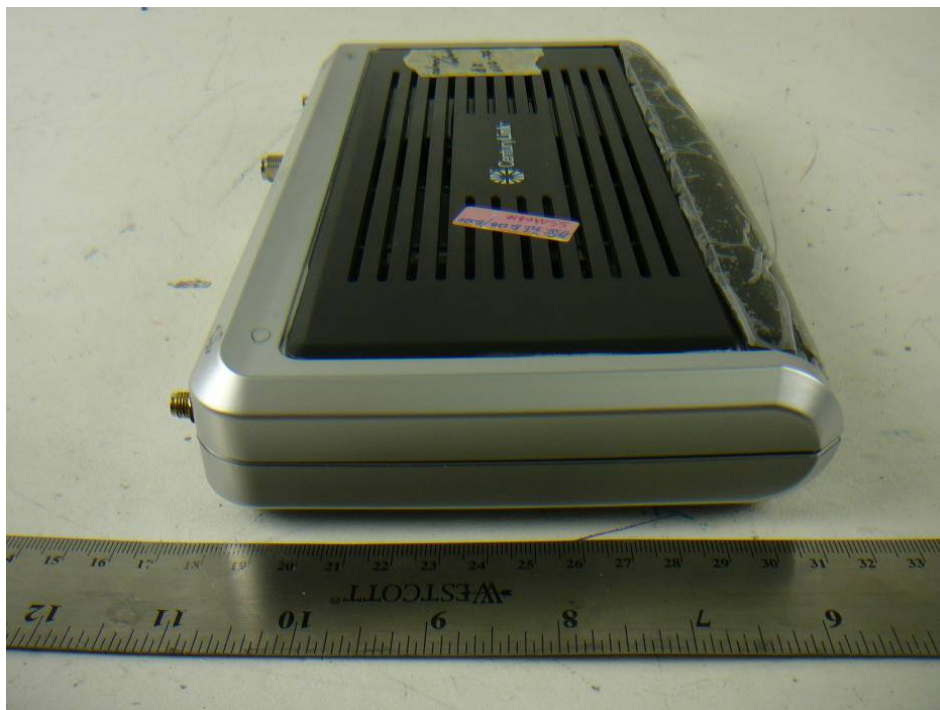

15 Exhibit C – EUT Photographs

15.1 EUT – Front View (C2000A)

15.2 EUT – Rear View (C2000A)

15.3 EUT – Top View (C2000A)

15.4 EUT – Bottom View (C2000A)

15.5 EUT – Side View 1 (C2000A)

15.6 EUT – Side View 2 (C2000A)

15.7 EUT – Front View (FV2200-MAGCOM)

15.8 EUT – Top View (FV2200-MAGCOM)

15.9 EUT – Rear View (FV2200-MAGCOM)

15.10 EUT – Back View (FV2200-MAGCOM)

15.11 EUT – AC/PC Power Adapter

15.12 EUT – Antennas View