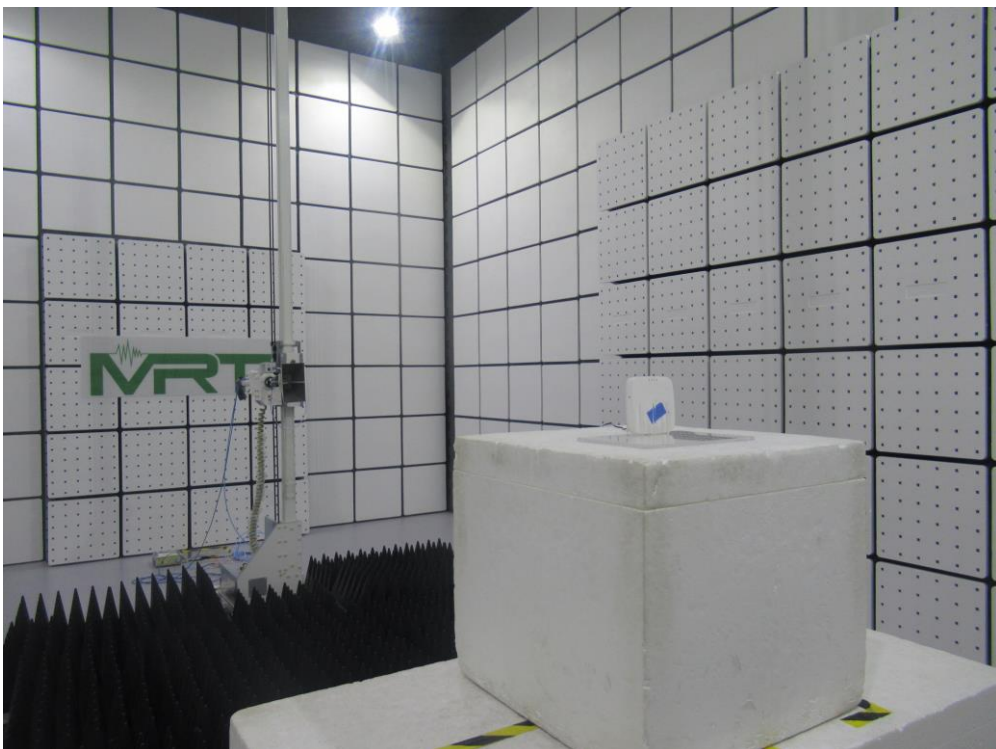

RF Test Setup Photo

Description: Front View of Conducted Emission Test Setup for Power Port

Description: Back View of Conducted Emission Test Setup for Power Port

Description: Radiated Spurious Emission Test Setup for Below 1GHz

Description: Radiated Spurious Emission Test Setup for Above 1GHz

Description: Conducted Test Setup

Description: DFS Test Setup