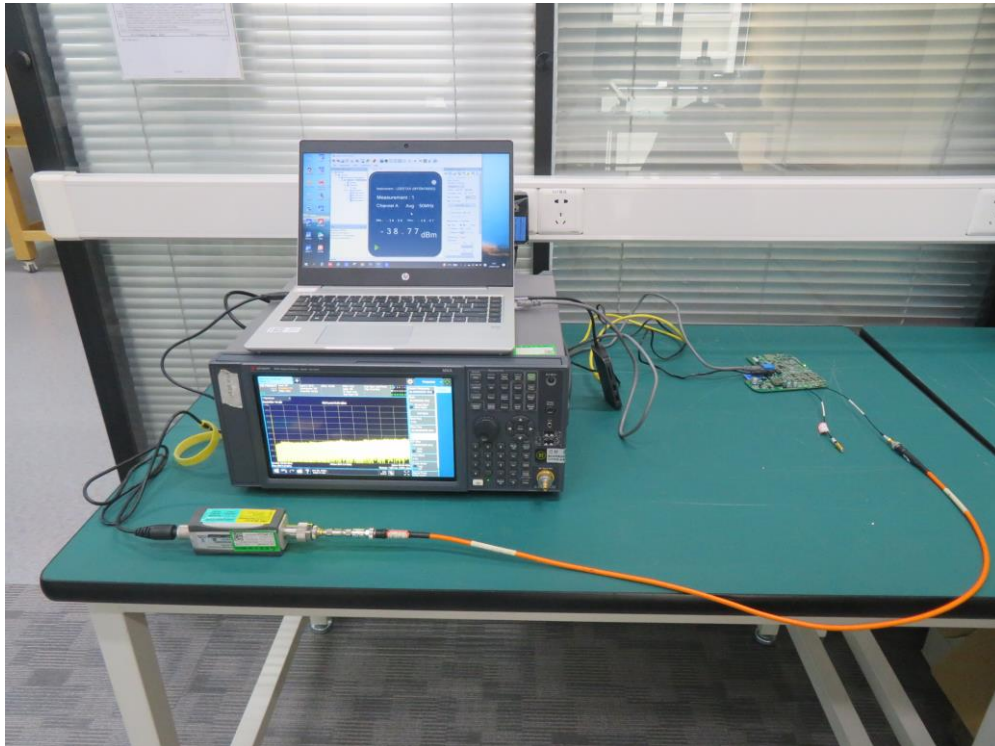

RF Test Setup Photo

Description: Front View of Conducted Emission Test Setup for Power Port

Description: Back View of Conducted Emission Test Setup for Power Port

Description: Radiated Spurious Emission Test Setup for Below 1GHz

Description: Radiated Spurious Emission Test Setup for Above 1GHz

Description: Conducted Test Setup

Description: DFS Test Setup