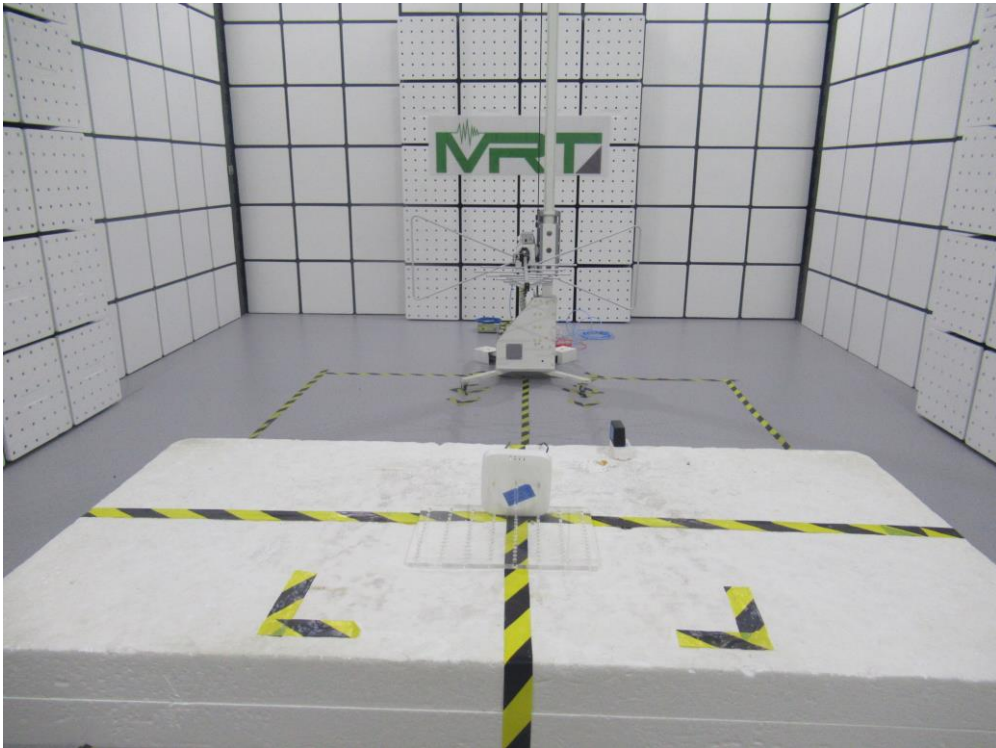

RF Test Setup Photo

Description: Front View of Conducted Emission Test Setup for Power Port

Description: Back View of Conducted Emission Test Setup for Power Port

Description: Radiated Spurious Emission Test Setup for Below 1GHz

Description: Radiated Spurious Emission Test Setup for Above 1GHz

Description: Conducted Test Setup

Description: DFS Test Setup