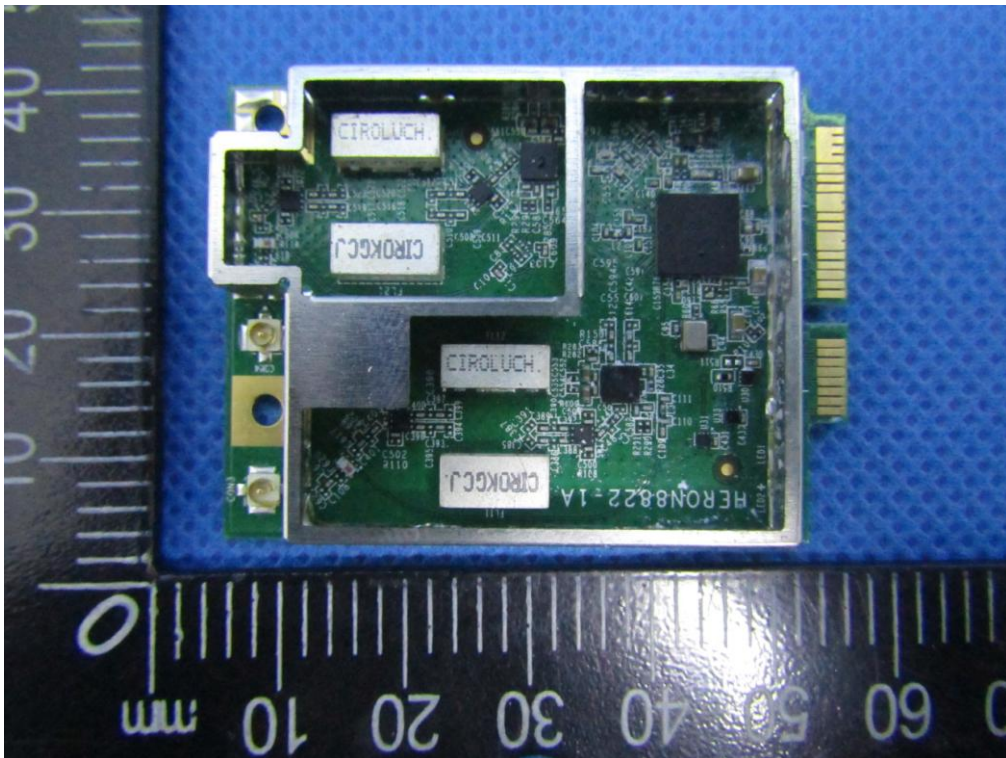

Model No.:802R8822
FCC ID: LNQ802R8822

ATTACHMENT PHOTOGRAPHS OF EUT

Photo 1

Photo 2

Photo 3