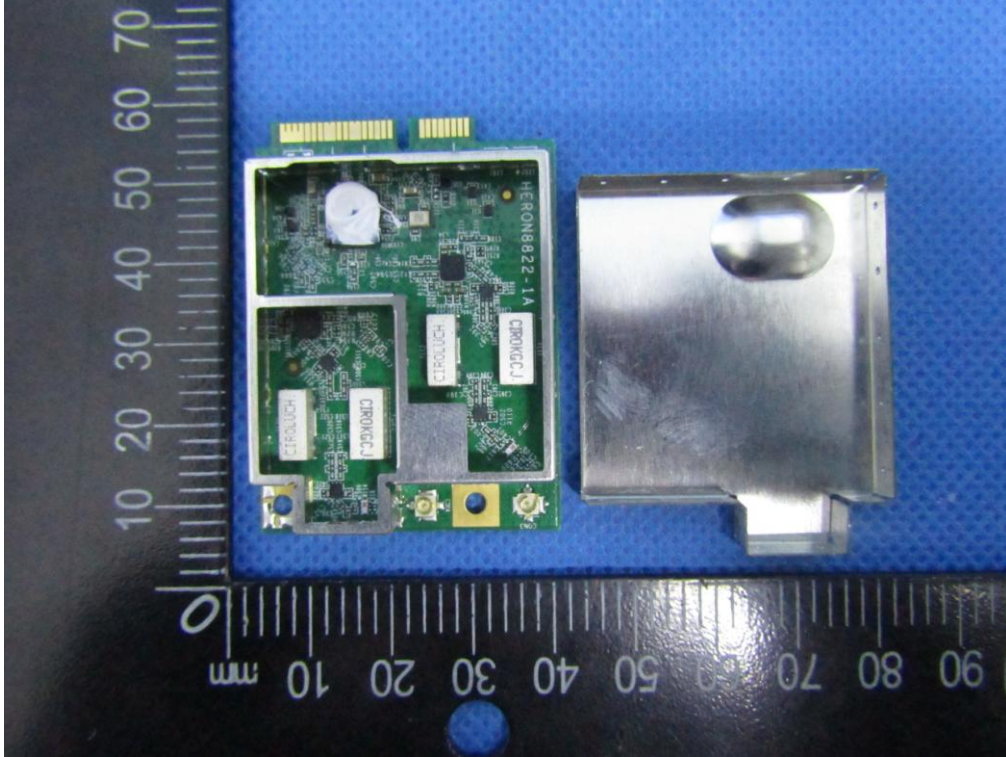

Model No.:802R8822
FCC ID: LNQ802R8822

ATTACHMENT PHOTOGRAPHS OF EUT

Photo 1

Photo 2

Photo 3