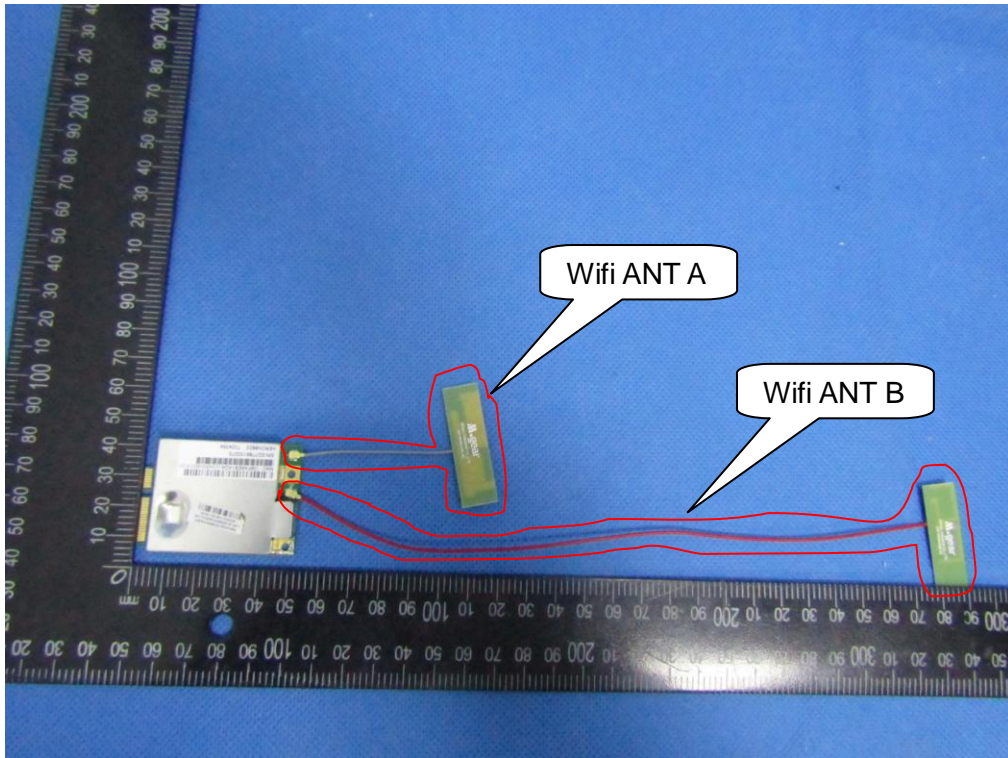

Model No.:802R8822
FCC ID: LNQ802R8822

ATTACHMENT PHOTOGRAPHS OF EUT

Photo 1 -Antenna Type 1

Photo 2 -Antenna Type 1

Photo 3 -Antenna Type 2

Photo 4 -Antenna Type 2

Photo 5 -Antenna Type 2

Photo 6