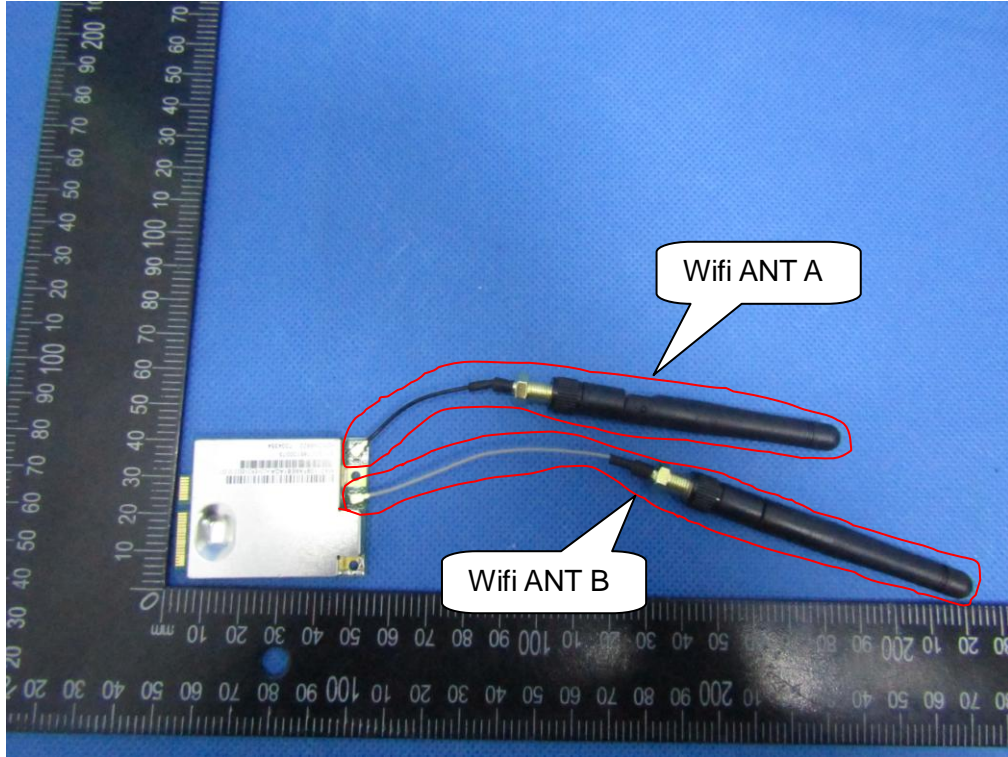

Model No.:802R8822
FCC ID: LNQ802R8822

ATTACHMENT PHOTOGRAPHS OF EUT

Photo 1 -Antenna Type 1

Photo 2 -Antenna Type 1

Photo 3 -Antenna Type 2

Photo 4 -Antenna Type 2

Photo 5 -Antenna Type 2

Photo 6