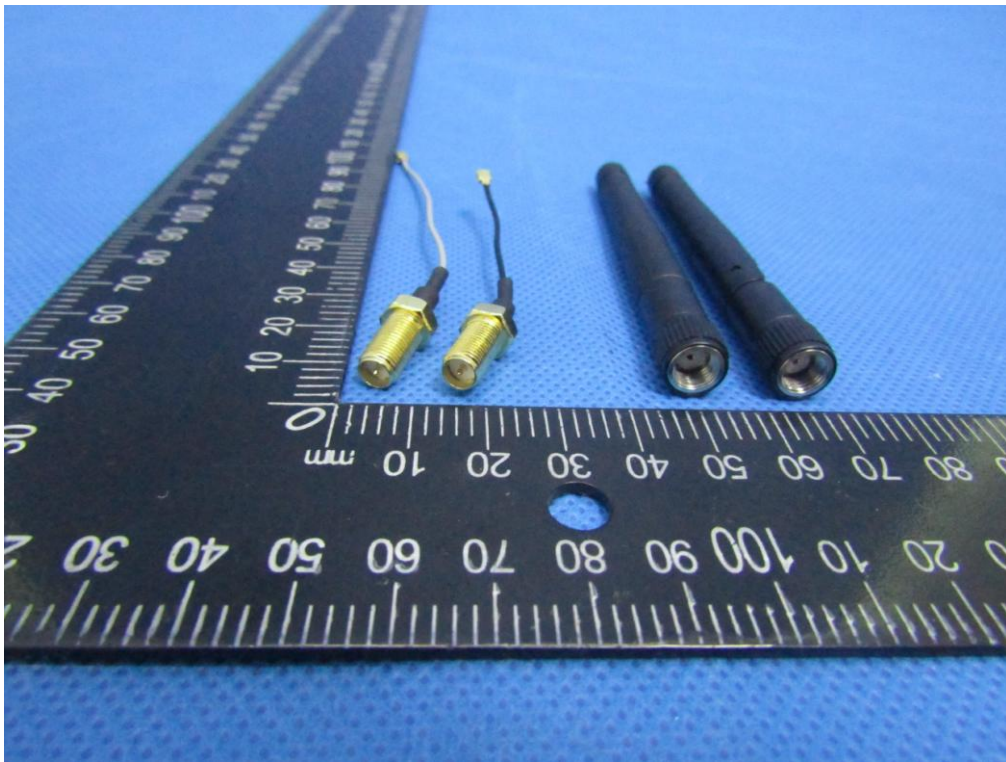

Model No.:802R8822
FCC ID: LNQ802R8822

ATTACHMENT PHOTOGRAPHS OF EUT

Photo 1 -Antenna Type 1

Photo 2 -Antenna Type 1

Photo 3 -Antenna Type 2

Photo 4 -Antenna Type 2

Photo 5 -Antenna Type 2

Photo 6