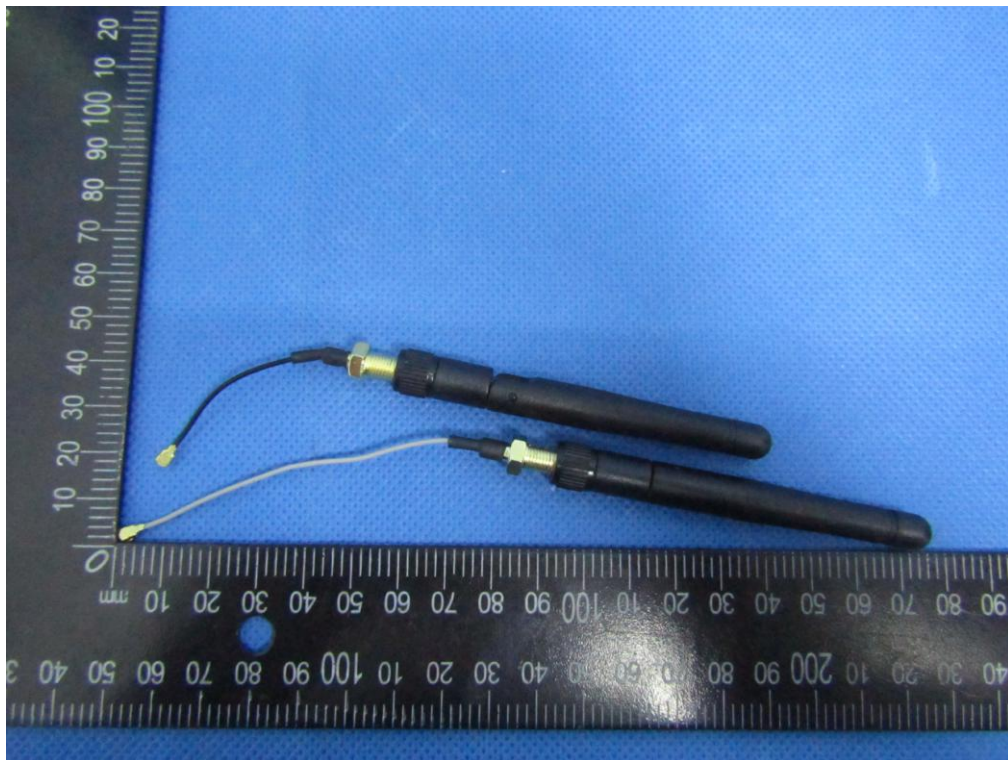

Model No.:802R8822
FCC ID: LNQ802R8822

ATTACHMENT PHOTOGRAPHS OF EUT

Photo 1 -Antenna Type 1

Photo 2 -Antenna Type 1

Photo 3 -Antenna Type 2

Photo 4 -Antenna Type 2

Photo 5 -Antenna Type 2

Photo 6