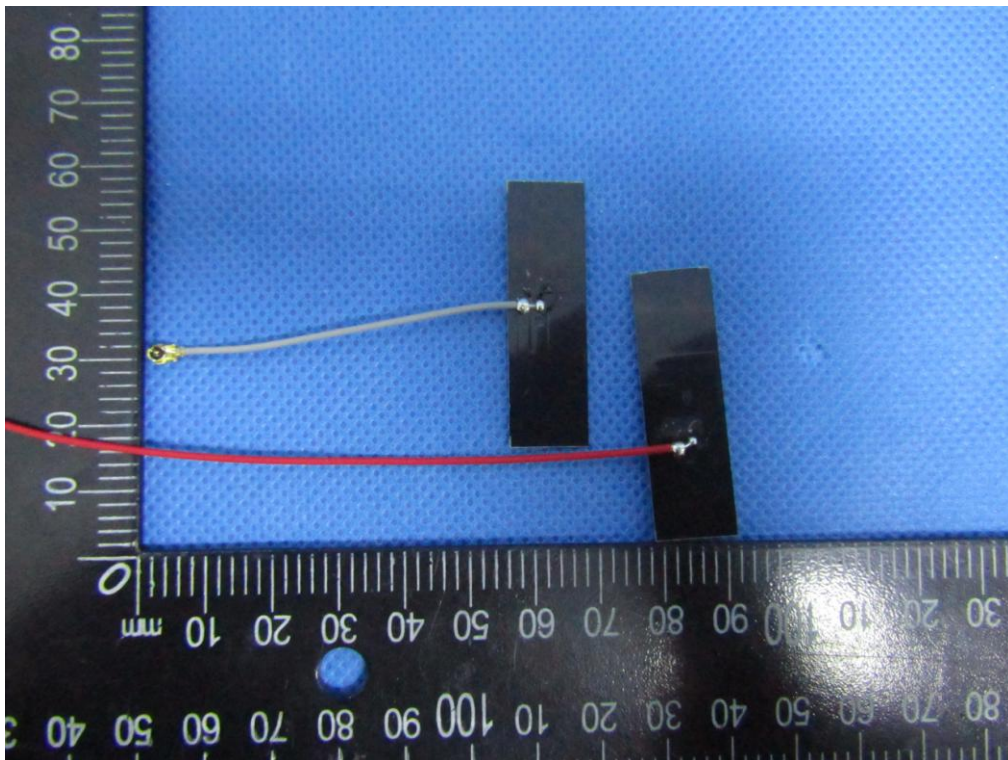

Model No.:802R8822
FCC ID: LNQ802R8822

ATTACHMENT PHOTOGRAPHS OF EUT

Photo 1 -Antenna Type 1

Photo 2 -Antenna Type 1

Photo 3 -Antenna Type 2

Photo 4 -Antenna Type 2

Photo 5 -Antenna Type 2

Photo 6