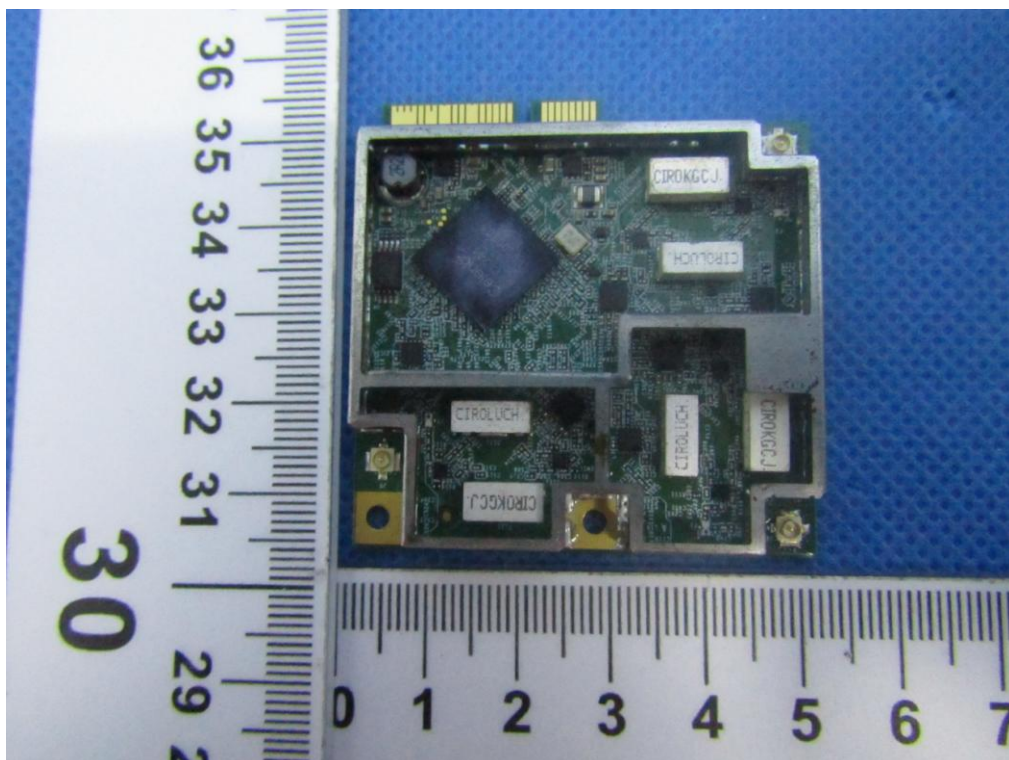

FCC ID: LNQ802C2447  
Model: 802C2447

ATTACHMENT PHOTOGRAPHS OF EUT

Photo 1

Photo 2

Photo 3

Photo 4