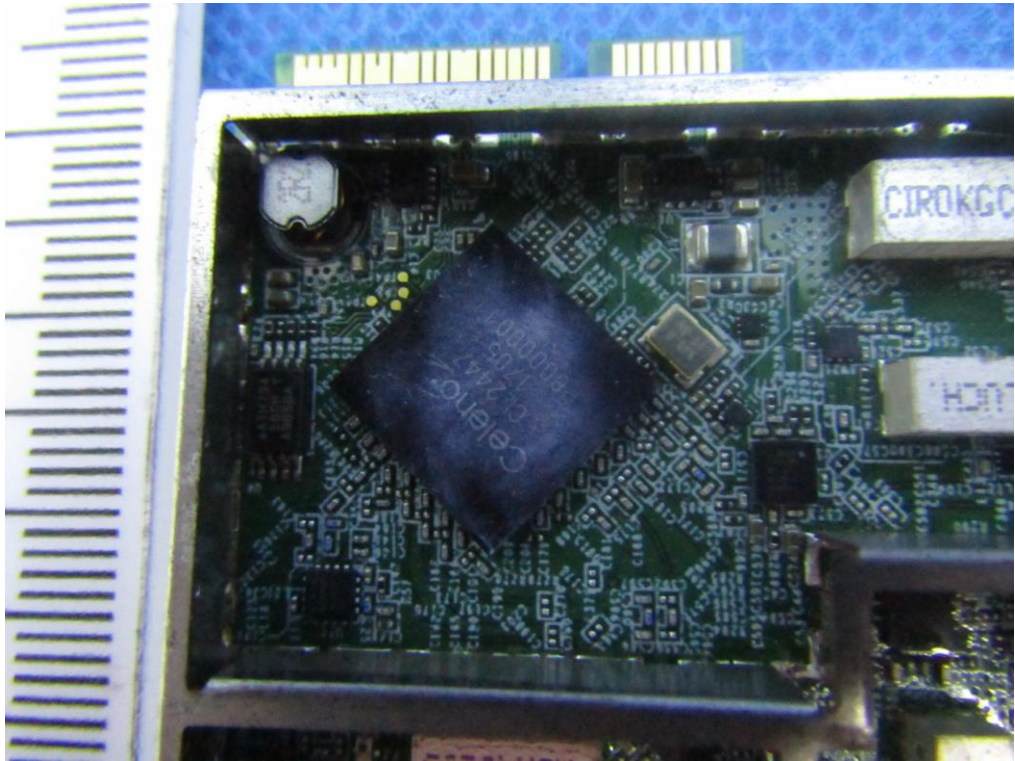

FCC ID: LNQ802C2447  
Model: 802C2447

ATTACHMENT PHOTOGRAPHS OF EUT

Photo 1

Photo 2

Photo 3

Photo 4