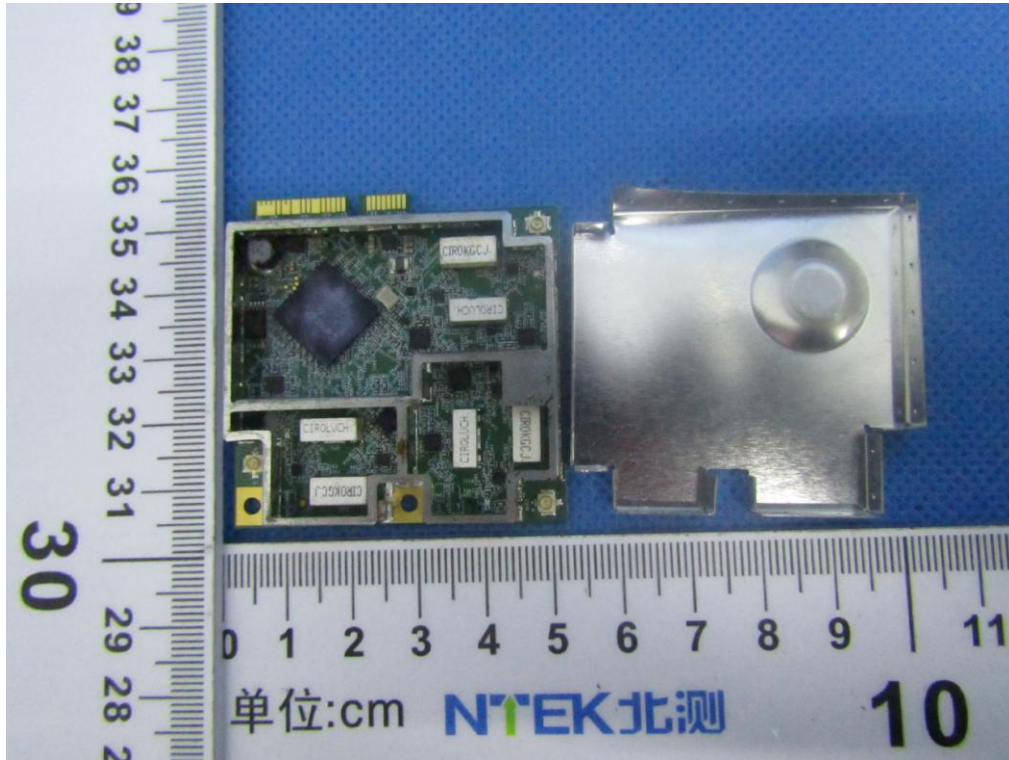

FCC ID: LNQ802C2447  
Model: 802C2447

ATTACHMENT PHOTOGRAPHS OF EUT

Photo 1

Photo 2

Photo 3

Photo 4