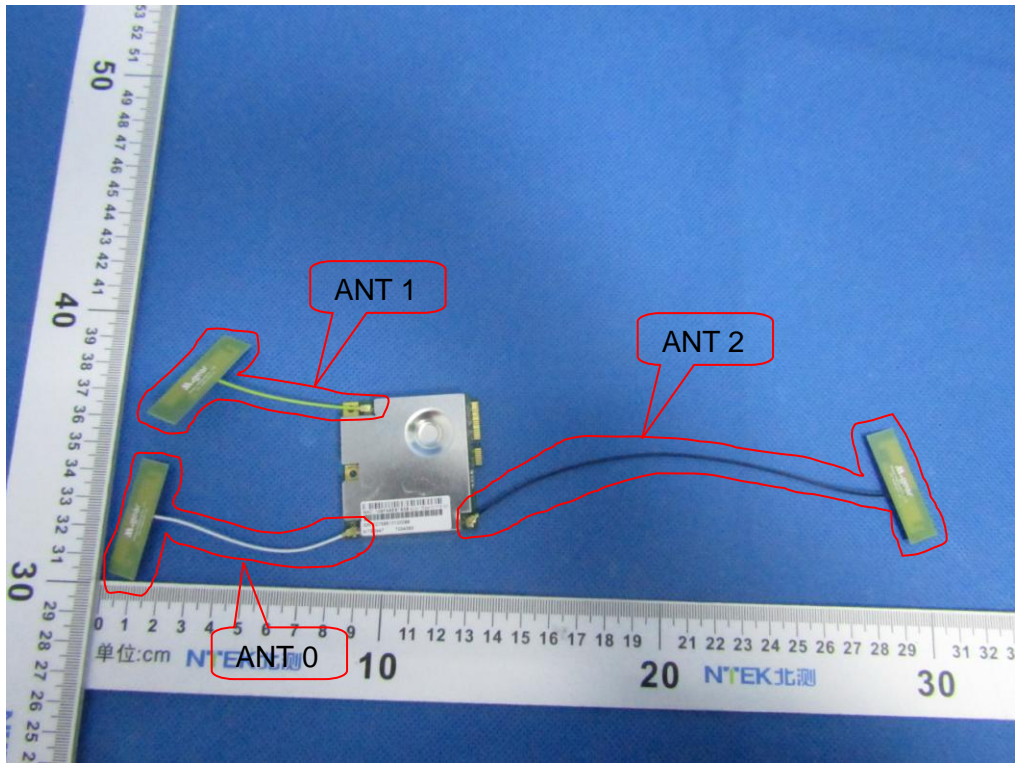

FCC ID: LNQ802C2447
Model: 802C2447

ATTACHMENT PHOTOGRAPHS OF EUT

Photo 1

Photo 2

Photo 3

Photo 4

Photo 5