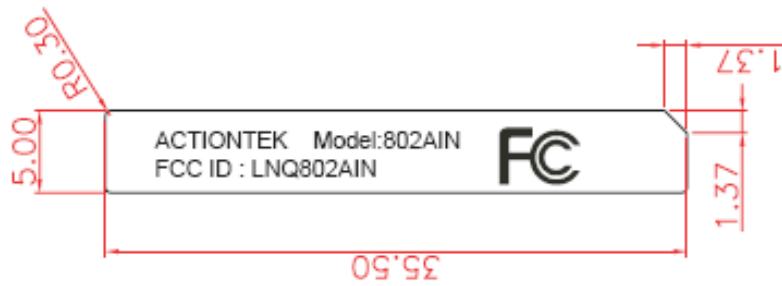

→ **FCC ID Label Location**

SIZE : 35.5x5 mm 3R 0.3 1D1.37