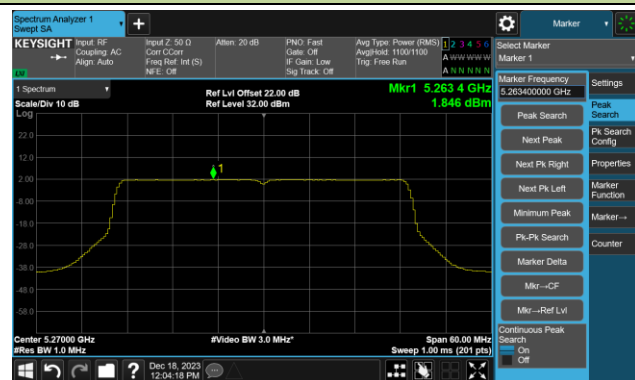

## 802.11be-EHT20 Power Spectral Density- Ant 0

Channel 36 (5180MHz)

Channel 44 (5220MHz)

Channel 48 (5240MHz)

Channel 52 (5260MHz)

Channel 60 (5300MHz)

Channel 64 (5320MHz)

Channel 100 (5500MHz)

Channel 116 (5580MHz)

802.11be-EHT20 Power Spectral Density- Ant 0

Channel 140 (5700MHz)

Channel 144(5720MHz)

Channel 149 (5745MHz)

Channel 157 (5785MHz)

Channel 165 (5825MHz)

802.11be-EHT40 Power Spectral Density- Ant 0

Channel 38 (5190MHz)

Channel 46 (5230MHz)

Channel 54 (5270MHz)

Channel 62 (5310MHz)

Channel 102 (5510MHz)

Channel 110 (5550MHz)

Channel 134 (5670MHz)

Channel 142(5710MHz)