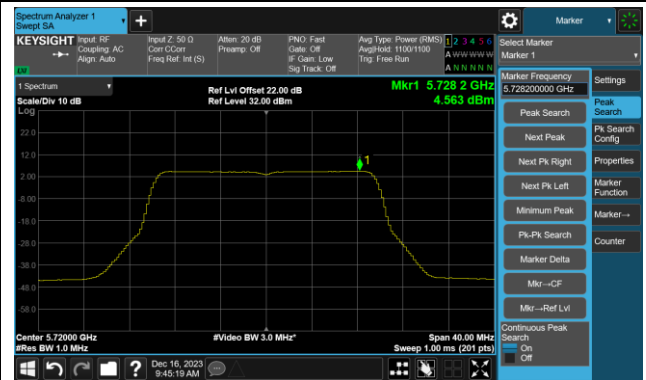

Channel 116 (5580MHz)

802.11ax-HE20 Power Spectral Density- Ant 0

Channel 140 (5700MHz)

Channel 144(5720MHz)

Channel 149 (5745MHz)

Channel 157 (5785MHz)

Channel 165 (5825MHz)