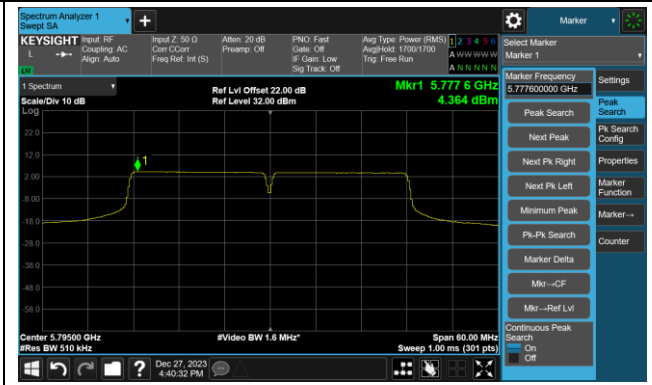

802.11ac-VHT40 Power Spectral Density- Ant 0

Channel 151 (5755MHz)

Channel 159 (5795MHz)