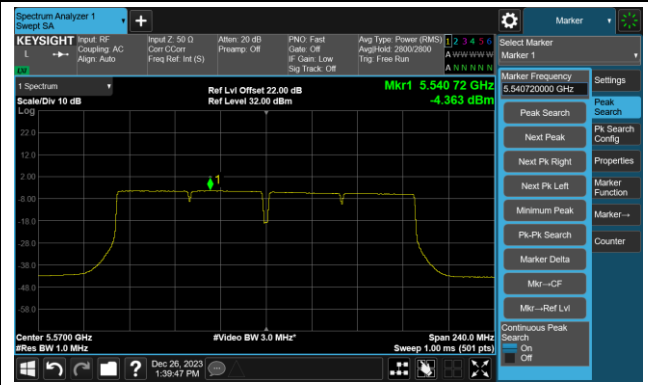

## 802.11ac-VHT80 Power Spectral Density- Ant 0

Channel 42 (5210MHz)

Channel 58 (5290MHz)

Channel 106 (5530MHz)

Channel 122 (5610MHz)

Channel 138 (5690MHz)

Channel 155 (5775MHz)

802.11ac-VHT160 Power Spectral Density- Ant 0

Channel 50 (5250MHz)

Channel 114 (5570MHz)