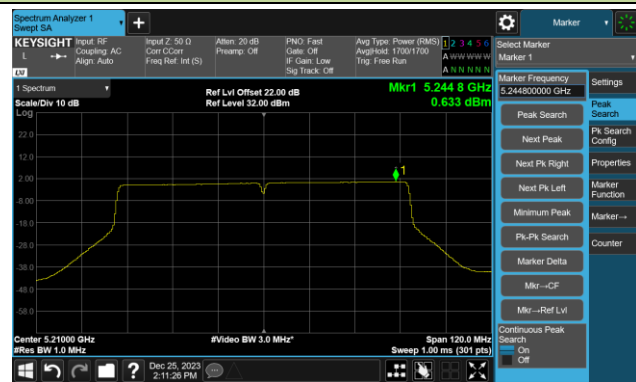

Channel 142(5710MHz)

802.11ac-VHT40 Power Spectral Density- Ant 0

Channel 151 (5755MHz)

Channel 159 (5795MHz)

## 802.11ac-VHT80 Power Spectral Density- Ant 0

Channel 42 (5210MHz)

Channel 58 (5290MHz)

Channel 106 (5530MHz)

Channel 122 (5610MHz)

Channel 138 (5690MHz)

Channel 155 (5775MHz)

802.11ac-VHT160 Power Spectral Density- Ant 0