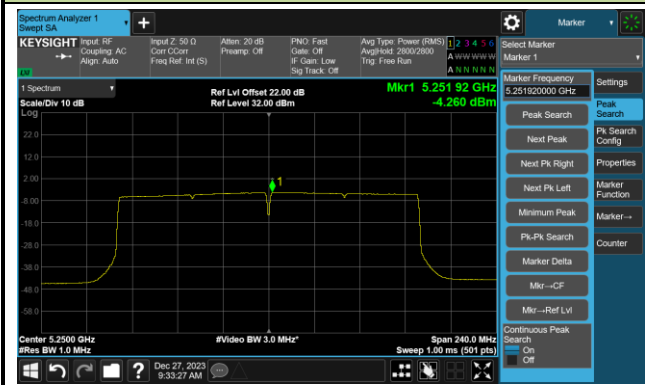

## 802.11ax-HE80 Power Spectral Density- Ant 0

Channel 42 (5210MHz)

Channel 58 (5290MHz)

Channel 106 (5530MHz)

Channel 122 (5610MHz)

Channel 138 (5690MHz)

Channel 155 (5775MHz)

802.11ax-HE160 Power Spectral Density- Ant 0

Channel 50 (5250MHz)

Channel 114 (5570MHz)