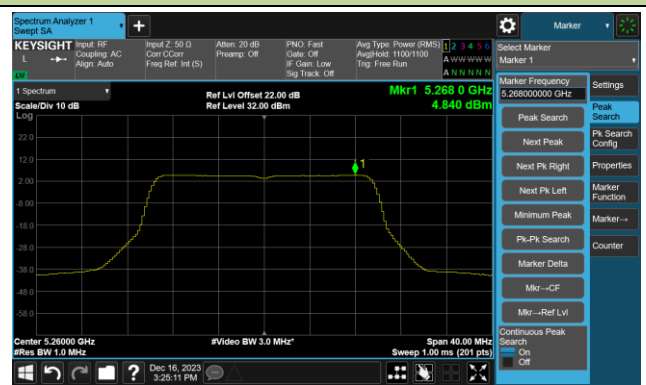

Channel 50 (5250MHz)

Channel 114 (5570MHz)

## 802.11be-EHT20 Power Spectral Density- Ant 0

Channel 36 (5180MHz)

Channel 44 (5220MHz)

Channel 48 (5240MHz)

Channel 52 (5260MHz)

Channel 60 (5300MHz)

Channel 64 (5320MHz)

Channel 100 (5500MHz)

Channel 116 (5580MHz)

802.11be-EHT20 Power Spectral Density- Ant 0

Channel 140 (5700MHz)

Channel 144(5720MHz)

Channel 149 (5745MHz)

Channel 157 (5785MHz)

Channel 165 (5825MHz)

802.11be-EHT40 Power Spectral Density- Ant 0