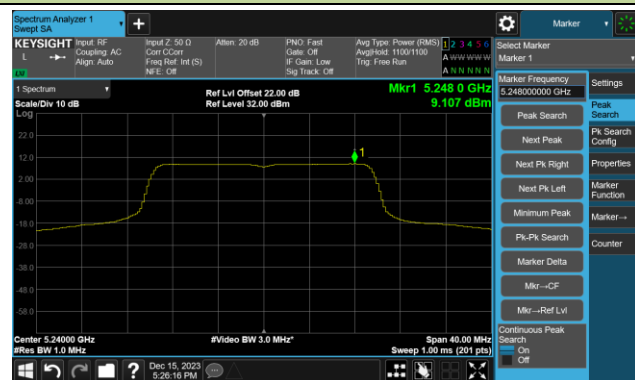

Channel 50 (5250MHz)

Channel 114 (5570MHz)

## 802.11ax-HE20 Power Spectral Density- Ant 0

Channel 36 (5180MHz)

Channel 44 (5220MHz)

Channel 48 (5240MHz)

Channel 52 (5260MHz)

Channel 60 (5300MHz)

Channel 64 (5320MHz)

Channel 100 (5500MHz)

Channel 116 (5580MHz)

802.11ax-HE20 Power Spectral Density- Ant 0

Channel 140 (5700MHz)

Channel 144(5720MHz)

Channel 149 (5745MHz)

Channel 157 (5785MHz)

Channel 165 (5825MHz)