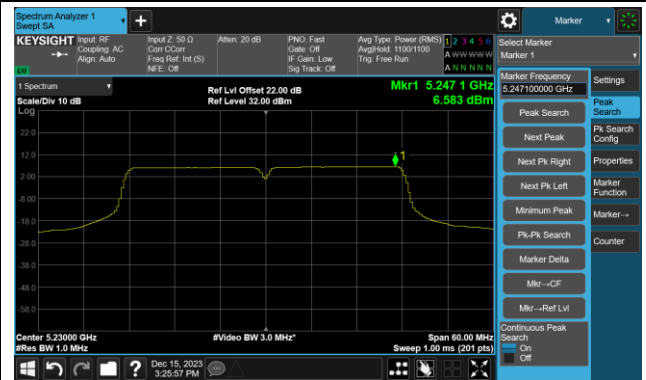

Channel 116 (5580MHz)

802.11ac-VHT20 Power Spectral Density- Ant 0

Channel 140 (5700MHz)

Channel 144(5720MHz)

Channel 149 (5745MHz)

Channel 157 (5785MHz)

Channel 165 (5825MHz)

## 802.11ac-VHT40 Power Spectral Density- Ant 0

Channel 38 (5190MHz)

Channel 46 (5230MHz)

Channel 54 (5270MHz)

Channel 62 (5310MHz)

Channel 102 (5510MHz)

Channel 110 (5550MHz)

Channel 134 (5670MHz)