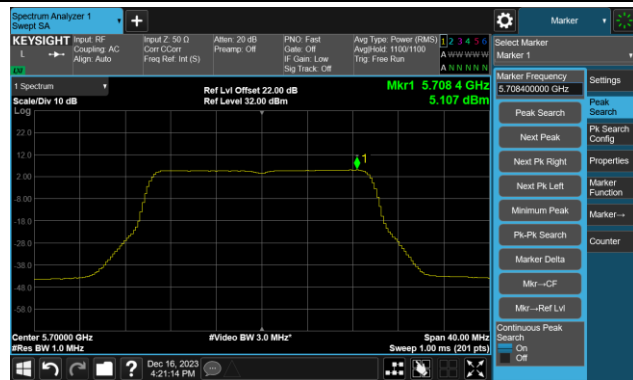

802.11be-EHT20 Power Spectral Density- Ant 0

Channel 140 (5700MHz)