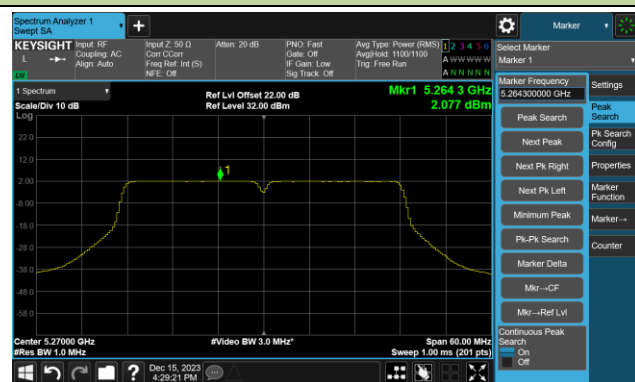

## 802.11ac-VHT40 Power Spectral Density- Ant 0

Channel 38 (5190MHz)

Channel 46 (5230MHz)

Channel 54 (5270MHz)

Channel 62 (5310MHz)

Channel 102 (5510MHz)

Channel 110 (5550MHz)

Channel 134 (5670MHz)

Channel 142(5710MHz)

802.11ac-VHT40 Power Spectral Density- Ant 0

Channel 151 (5755MHz)

Channel 159 (5795MHz)