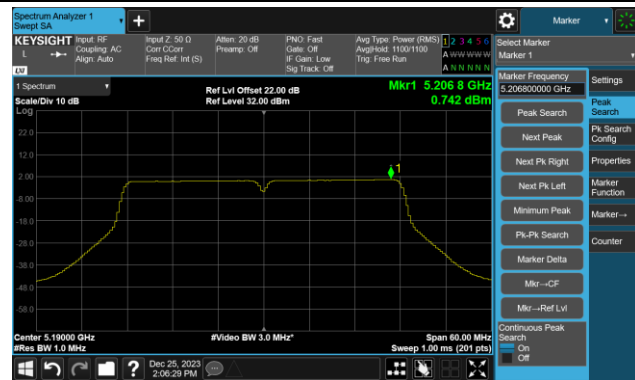

Channel 116 (5580MHz)

802.11ac-VHT20 Power Spectral Density- Ant 0

Channel 140 (5700MHz)

Channel 144(5720MHz)

Channel 149 (5745MHz)

Channel 157 (5785MHz)

Channel 165 (5825MHz)

## 802.11ac-VHT40 Power Spectral Density- Ant 0

Channel 38 (5190MHz)

Channel 46 (5230MHz)

Channel 54 (5270MHz)

Channel 62 (5310MHz)

Channel 102 (5510MHz)

Channel 110 (5550MHz)

Channel 134 (5670MHz)