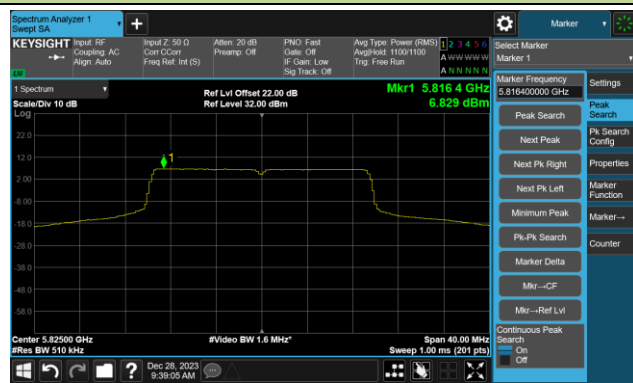

Channel 116 (5580MHz)

802.11ax-HE20 Power Spectral Density- Ant 0

Channel 140 (5700MHz)

Channel 144(5720MHz)

Channel 149 (5745MHz)

Channel 157 (5785MHz)

Channel 165 (5825MHz)

## 802.11ax-HE40 Power Spectral Density- Ant 0

Channel 38 (5190MHz)

Channel 46 (5230MHz)

Channel 54 (5270MHz)

Channel 62 (5310MHz)

Channel 102 (5510MHz)

Channel 110 (5550MHz)

Channel 134 (5670MHz)