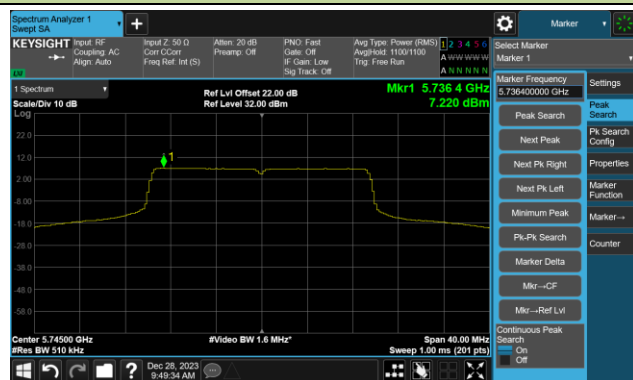

Channel 116 (5580MHz)

802.11ax-HE20 Power Spectral Density- Ant 0

Channel 140 (5700MHz)

Channel 144(5720MHz)

Channel 149 (5745MHz)

Channel 157 (5785MHz)

Channel 165 (5825MHz)

## 802.11ax-HE40 Power Spectral Density- Ant 0

Channel 38 (5190MHz)

Channel 46 (5230MHz)

Channel 54 (5270MHz)

Channel 62 (5310MHz)

Channel 102 (5510MHz)

Channel 110 (5550MHz)

Channel 134 (5670MHz)