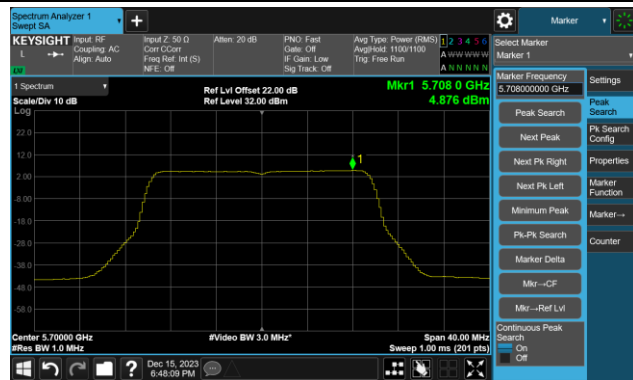

## 802.11ax-HE20 Power Spectral Density- Ant 0

Channel 36 (5180MHz)

Channel 44 (5220MHz)

Channel 48 (5240MHz)

Channel 52 (5260MHz)

Channel 60 (5300MHz)

Channel 64 (5320MHz)

Channel 100 (5500MHz)

Channel 116 (5580MHz)

802.11ax-HE20 Power Spectral Density- Ant 0

Channel 140 (5700MHz)

Channel 144(5720MHz)

Channel 149 (5745MHz)

Channel 157 (5785MHz)

Channel 165 (5825MHz)