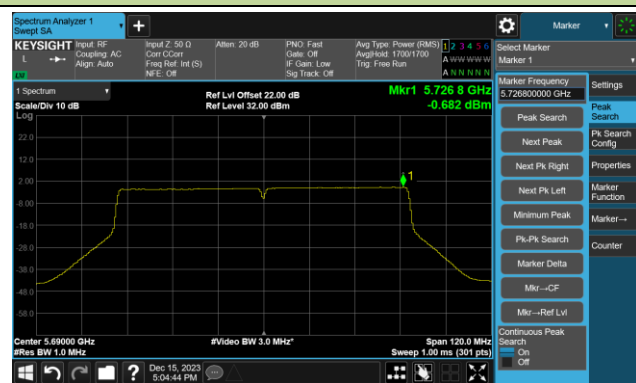

## 802.11ac-VHT80 Power Spectral Density- Ant 0

Channel 42 (5210MHz)

Channel 58 (5290MHz)

Channel 106 (5530MHz)

Channel 122 (5610MHz)

Channel 138 (5690MHz)

Channel 155 (5775MHz)

802.11ac-VHT160 Power Spectral Density- Ant 0

Channel 50 (5250MHz)

Channel 114 (5570MHz)