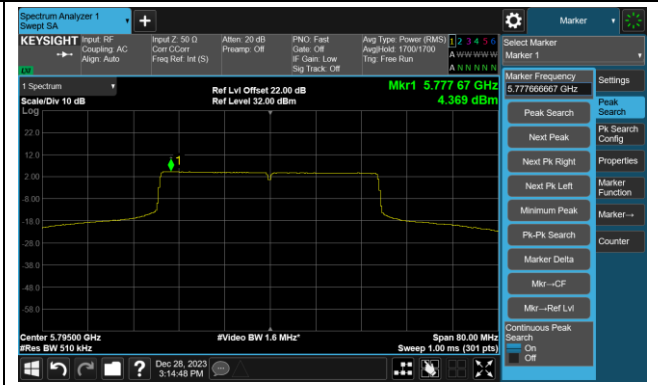

## 802.11ax-HE40 Power Spectral Density- Ant 0

Channel 38 (5190MHz)

Channel 46 (5230MHz)

Channel 54 (5270MHz)

Channel 62 (5310MHz)

Channel 102 (5510MHz)

Channel 110 (5550MHz)

Channel 134 (5670MHz)

Channel 142(5710MHz)

802.11ax-HE40 Power Spectral Density- Ant 0

Channel 151 (5755MHz)

Channel 159 (5795MHz)