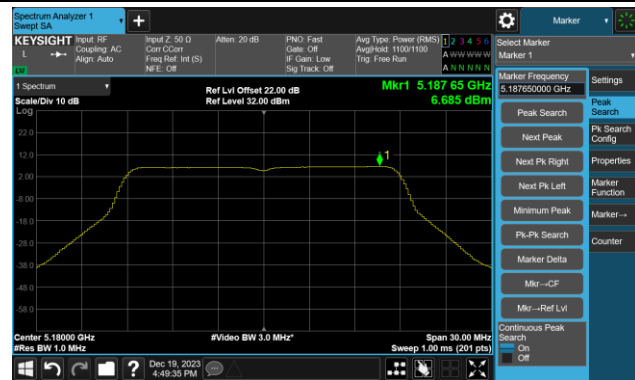

## 802.11ac-VHT20 Power Spectral Density- Ant 0

Channel 36 (5180MHz)

Channel 44 (5220MHz)

Channel 48 (5240MHz)

Channel 52 (5260MHz)

Channel 60 (5300MHz)

Channel 64 (5320MHz)

Channel 100 (5500MHz)

Channel 116 (5580MHz)

802.11ac-VHT20 Power Spectral Density- Ant 0

Channel 140 (5700MHz)

Channel 144(5720MHz)

Channel 149 (5745MHz)

Channel 157 (5785MHz)

Channel 165 (5825MHz)