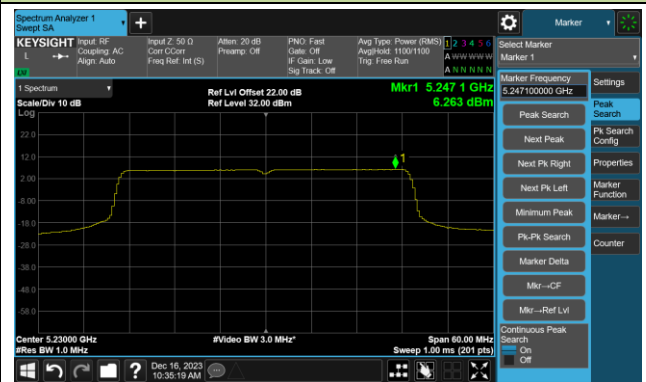

Channel 46 (5230MHz)