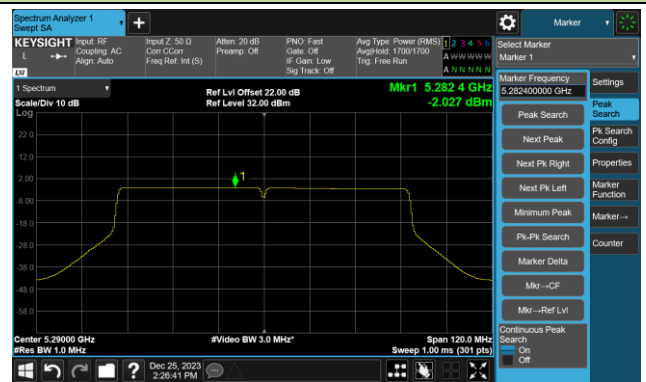

Channel 142(5710MHz)

802.11ac-VHT40 Power Spectral Density- Ant 0

Channel 151 (5755MHz)

Channel 159 (5795MHz)

## 802.11ac-VHT80 Power Spectral Density- Ant 0

Channel 42 (5210MHz)

Channel 58 (5290MHz)

Channel 106 (5530MHz)

Channel 122 (5610MHz)

Channel 138 (5690MHz)

Channel 155 (5775MHz)

802.11ac-VHT160 Power Spectral Density- Ant 0