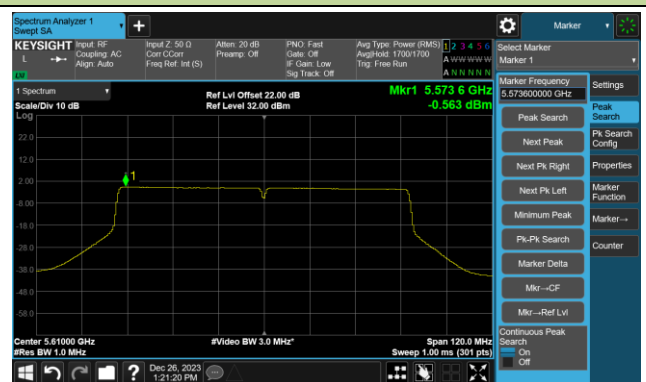

## 802.11ac-VHT80 Power Spectral Density- Ant 0

Channel 42 (5210MHz)

Channel 58 (5290MHz)

Channel 106 (5530MHz)

Channel 122 (5610MHz)

Channel 138 (5690MHz)

Channel 155 (5775MHz)

802.11ac-VHT160 Power Spectral Density- Ant 0

Channel 50 (5250MHz)

Channel 114 (5570MHz)