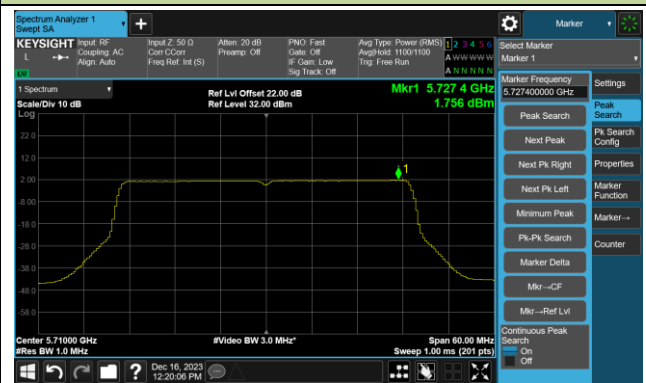

## 802.11ax-HE40 Power Spectral Density- Ant 0

Channel 38 (5190MHz)

Channel 46 (5230MHz)

Channel 54 (5270MHz)

Channel 62 (5310MHz)

Channel 102 (5510MHz)

Channel 110 (5550MHz)

Channel 134 (5670MHz)

Channel 142(5710MHz)

802.11ax-HE40 Power Spectral Density- Ant 0

Channel 151 (5755MHz)

Channel 159 (5795MHz)