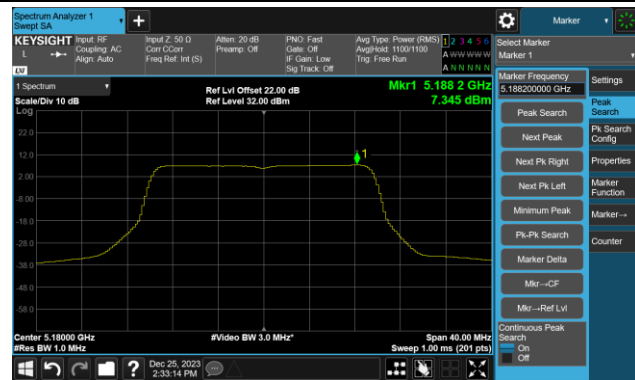

802.11ax-HE20 Power Spectral Density- Ant 0

Channel 36 (5180MHz)