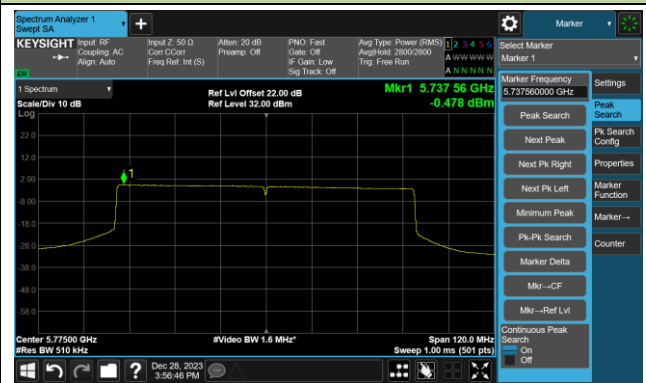

## 802.11ax-HE80 Power Spectral Density- Ant 0

Channel 42 (5210MHz)

Channel 58 (5290MHz)

Channel 106 (5530MHz)

Channel 122 (5610MHz)

Channel 138 (5690MHz)

Channel 155 (5775MHz)

802.11ax-HE160 Power Spectral Density- Ant 0

Channel 50 (5250MHz)

Channel 114 (5570MHz)