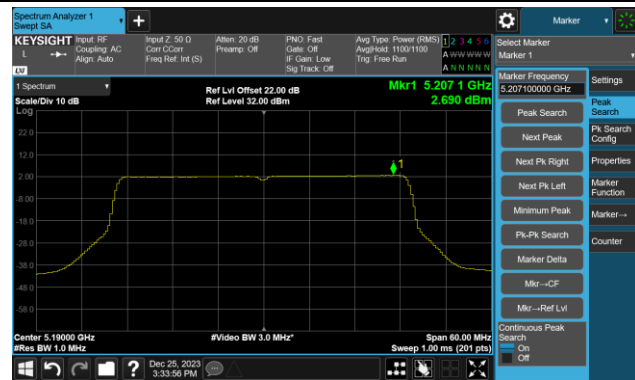

Channel 116 (5580MHz)

802.11be-EHT20 Power Spectral Density- Ant 0

Channel 140 (5700MHz)

Channel 144(5720MHz)

Channel 149 (5745MHz)

Channel 157 (5785MHz)

Channel 165 (5825MHz)

802.11be-EHT40 Power Spectral Density- Ant 0

Channel 38 (5190MHz)

Channel 46 (5230MHz)

Channel 54 (5270MHz)

Channel 62 (5310MHz)

Channel 102 (5510MHz)

Channel 110 (5550MHz)

Channel 134 (5670MHz)

Channel 142(5710MHz)