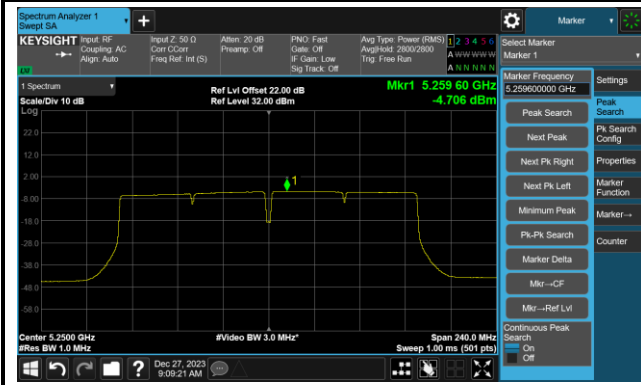

## 802.11ac-VHT80 Power Spectral Density- Ant 0

Channel 42 (5210MHz)

Channel 58 (5290MHz)

Channel 106 (5530MHz)

Channel 122 (5610MHz)

Channel 138 (5690MHz)

Channel 155 (5775MHz)

802.11ac-VHT160 Power Spectral Density- Ant 0

Channel 50 (5250MHz)

Channel 114 (5570MHz)