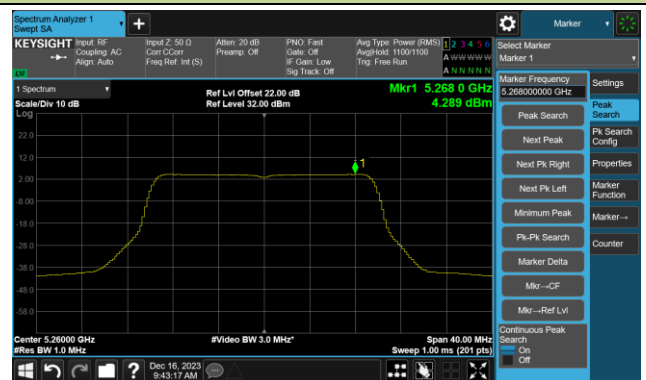

Channel 50 (5250MHz)

Channel 114 (5570MHz)

## 802.11ax-HE20 Power Spectral Density- Ant 0

Channel 36 (5180MHz)

Channel 44 (5220MHz)

Channel 48 (5240MHz)

Channel 52 (5260MHz)

Channel 60 (5300MHz)

Channel 64 (5320MHz)

Channel 100 (5500MHz)

Channel 116 (5580MHz)

802.11ax-HE20 Power Spectral Density- Ant 0

Channel 140 (5700MHz)

Channel 144(5720MHz)

Channel 149 (5745MHz)

Channel 157 (5785MHz)

Channel 165 (5825MHz)