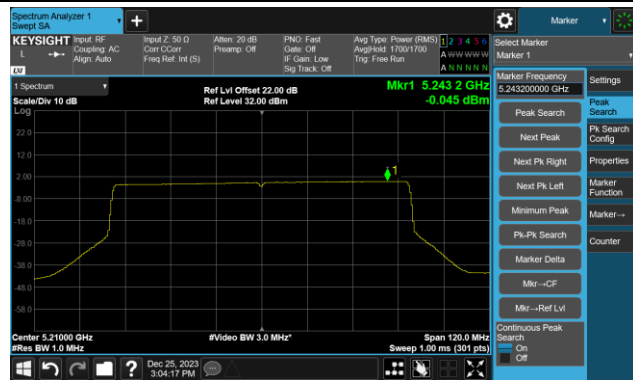

Channel 142(5710MHz)

802.11ax-HE40 Power Spectral Density- Ant 0

Channel 151 (5755MHz)

Channel 159 (5795MHz)

## 802.11ax-HE80 Power Spectral Density- Ant 0

Channel 42 (5210MHz)

Channel 58 (5290MHz)

Channel 106 (5530MHz)

Channel 122 (5610MHz)

Channel 138 (5690MHz)

Channel 155 (5775MHz)

802.11ax-HE160 Power Spectral Density- Ant 0