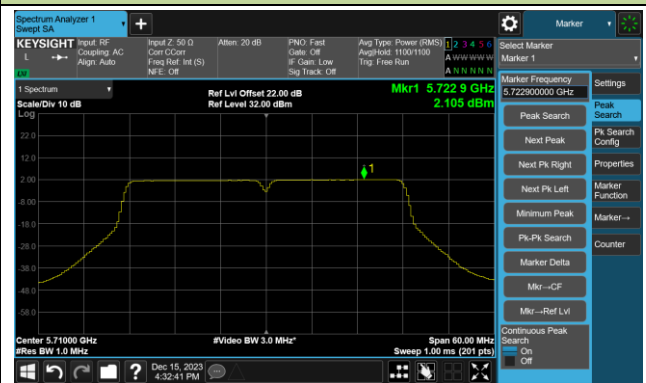

## 802.11ac-VHT40 Power Spectral Density- Ant 0

Channel 38 (5190MHz)

Channel 46 (5230MHz)

Channel 54 (5270MHz)

Channel 62 (5310MHz)

Channel 102 (5510MHz)

Channel 110 (5550MHz)

Channel 134 (5670MHz)

Channel 142(5710MHz)

802.11ac-VHT40 Power Spectral Density- Ant 0

Channel 151 (5755MHz)

Channel 159 (5795MHz)