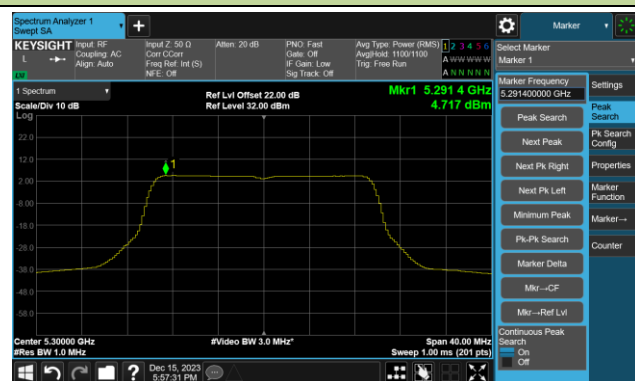

Channel 50 (5250MHz)

Channel 114 (5570MHz)

## 802.11ax-HE20 Power Spectral Density- Ant 0

Channel 36 (5180MHz)

Channel 44 (5220MHz)

Channel 48 (5240MHz)

Channel 52 (5260MHz)

Channel 60 (5300MHz)

Channel 64 (5320MHz)

Channel 100 (5500MHz)

Channel 116 (5580MHz)

802.11ax-HE20 Power Spectral Density- Ant 0

Channel 140 (5700MHz)

Channel 144(5720MHz)

Channel 149 (5745MHz)

Channel 157 (5785MHz)

Channel 165 (5825MHz)