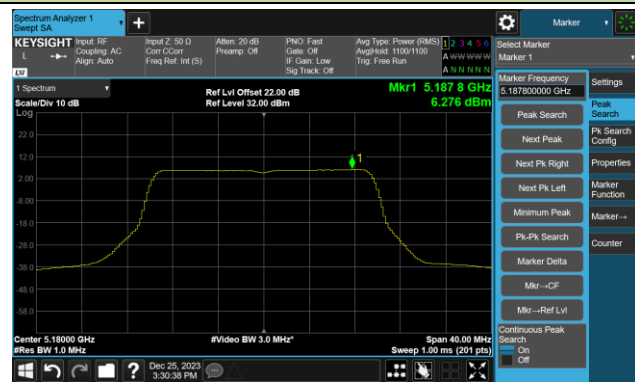

802.11be-EHT20 Power Spectral Density- Ant 0

Channel 36 (5180MHz)