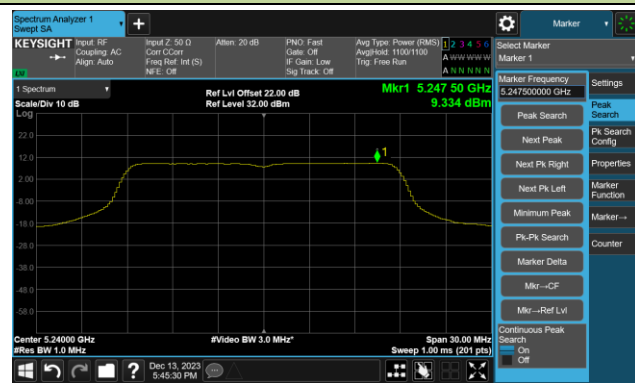

## 802.11ac-VHT20 Power Spectral Density- Ant 0

Channel 36 (5180MHz)

Channel 44 (5220MHz)

Channel 48 (5240MHz)

Channel 52 (5260MHz)

Channel 60 (5300MHz)

Channel 64 (5320MHz)

Channel 100 (5500MHz)

Channel 116 (5580MHz)

802.11ac-VHT20 Power Spectral Density- Ant 0

Channel 140 (5700MHz)

Channel 144(5720MHz)

Channel 149 (5745MHz)

Channel 157 (5785MHz)

Channel 165 (5825MHz)