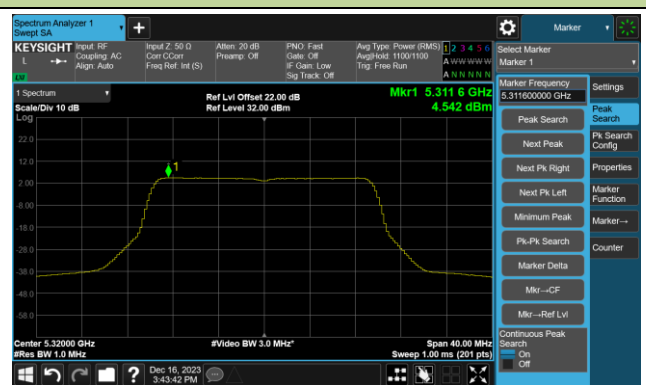

Channel 50 (5250MHz)

Channel 114 (5570MHz)

## 802.11be-EHT20 Power Spectral Density- Ant 0

Channel 36 (5180MHz)

Channel 44 (5220MHz)

Channel 48 (5240MHz)

Channel 52 (5260MHz)

Channel 60 (5300MHz)

Channel 64 (5320MHz)

Channel 100 (5500MHz)

Channel 116 (5580MHz)

802.11be-EHT20 Power Spectral Density- Ant 0

Channel 140 (5700MHz)

Channel 144(5720MHz)

Channel 149 (5745MHz)

Channel 157 (5785MHz)

Channel 165 (5825MHz)

802.11be-EHT40 Power Spectral Density- Ant 0