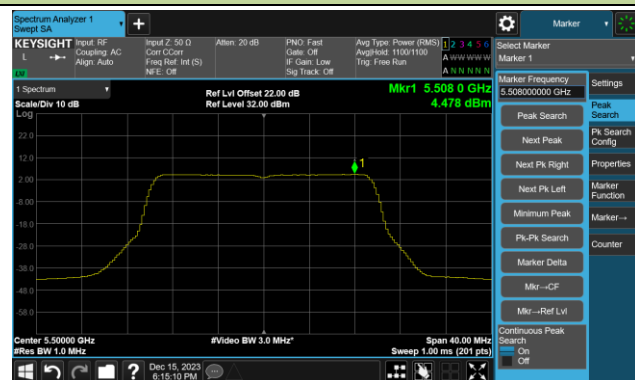

Channel 50 (5250MHz)

Channel 114 (5570MHz)

## 802.11ax-HE20 Power Spectral Density- Ant 0

Channel 36 (5180MHz)

Channel 44 (5220MHz)

Channel 48 (5240MHz)

Channel 52 (5260MHz)

Channel 60 (5300MHz)

Channel 64 (5320MHz)

Channel 100 (5500MHz)

Channel 116 (5580MHz)

802.11ax-HE20 Power Spectral Density- Ant 0

Channel 140 (5700MHz)

Channel 144(5720MHz)

Channel 149 (5745MHz)

Channel 157 (5785MHz)

Channel 165 (5825MHz)