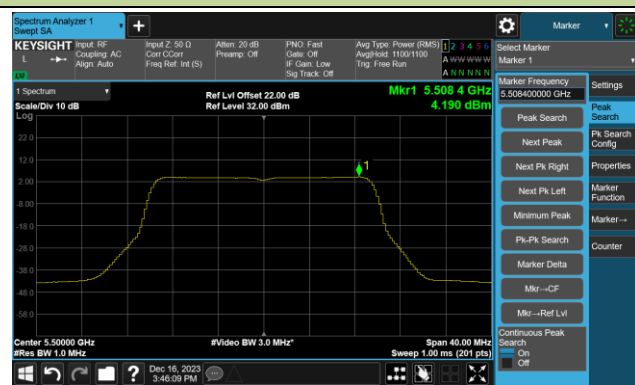

Channel 50 (5250MHz)

Channel 114 (5570MHz)

## 802.11be-EHT20 Power Spectral Density- Ant 0

Channel 36 (5180MHz)

Channel 44 (5220MHz)

Channel 48 (5240MHz)

Channel 52 (5260MHz)

Channel 60 (5300MHz)

Channel 64 (5320MHz)

Channel 100 (5500MHz)

Channel 116 (5580MHz)

802.11be-EHT20 Power Spectral Density- Ant 0

Channel 140 (5700MHz)

Channel 144(5720MHz)

Channel 149 (5745MHz)

Channel 157 (5785MHz)

Channel 165 (5825MHz)

802.11be-EHT40 Power Spectral Density- Ant 0