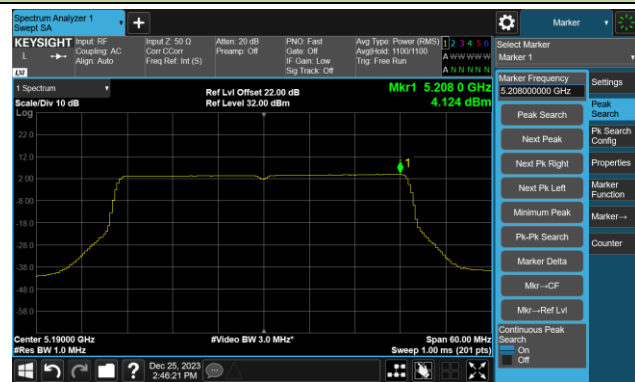

802.11ax-HE40 Power Spectral Density- Ant 0

Channel 38 (5190MHz)