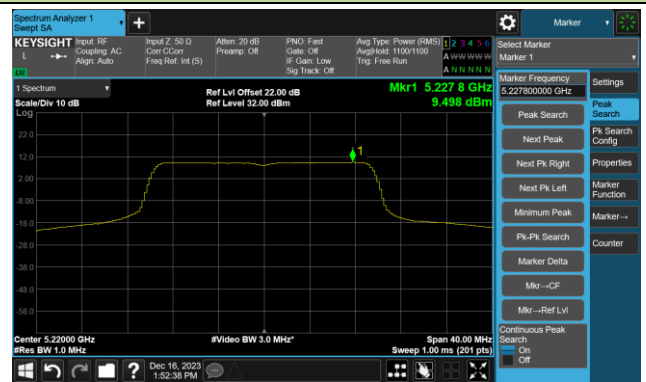

Channel 44 (5220MHz)