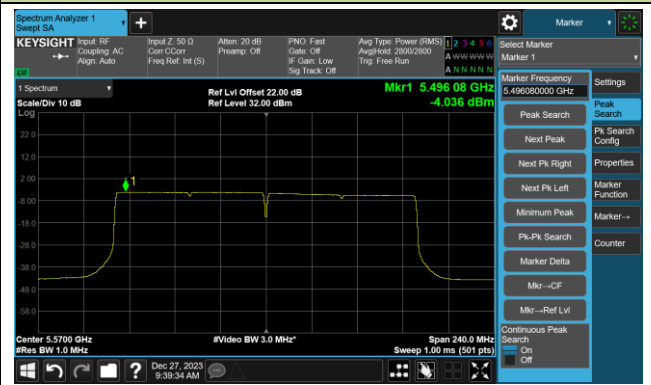

## 802.11ax-HE80 Power Spectral Density- Ant 0

Channel 42 (5210MHz)

Channel 58 (5290MHz)

Channel 106 (5530MHz)

Channel 122 (5610MHz)

Channel 138 (5690MHz)

Channel 155 (5775MHz)

802.11ax-HE160 Power Spectral Density- Ant 0

Channel 50 (5250MHz)

Channel 114 (5570MHz)