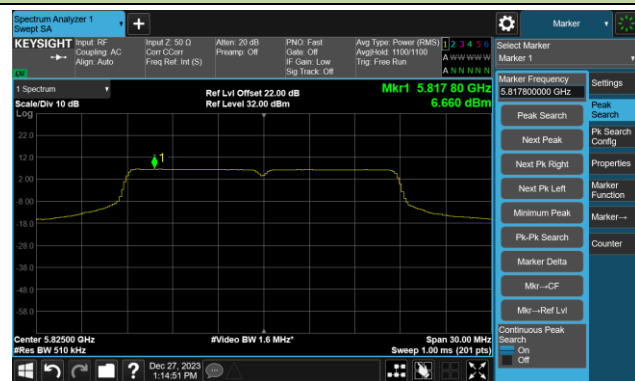

## 802.11ac-VHT20 Power Spectral Density- Ant 0

Channel 36 (5180MHz)

Channel 44 (5220MHz)

Channel 48 (5240MHz)

Channel 52 (5260MHz)

Channel 60 (5300MHz)

Channel 64 (5320MHz)

Channel 100 (5500MHz)

Channel 116 (5580MHz)

802.11ac-VHT20 Power Spectral Density- Ant 0

Channel 140 (5700MHz)

Channel 144(5720MHz)

Channel 149 (5745MHz)

Channel 157 (5785MHz)

Channel 165 (5825MHz)

## 802.11ac-VHT40 Power Spectral Density- Ant 0

Channel 38 (5190MHz)

Channel 46 (5230MHz)

Channel 54 (5270MHz)

Channel 62 (5310MHz)

Channel 102 (5510MHz)

Channel 110 (5550MHz)

Channel 134 (5670MHz)