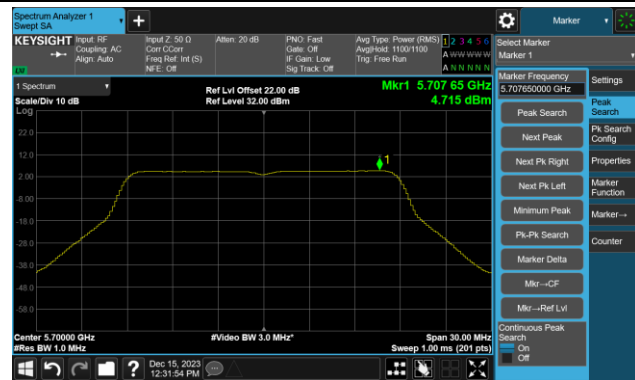

## 802.11ac-VHT20 Power Spectral Density- Ant 0

Channel 36 (5180MHz)

Channel 44 (5220MHz)

Channel 48 (5240MHz)

Channel 52 (5260MHz)

Channel 60 (5300MHz)

Channel 64 (5320MHz)

Channel 100 (5500MHz)

Channel 116 (5580MHz)

802.11ac-VHT20 Power Spectral Density- Ant 0

Channel 140 (5700MHz)

Channel 144(5720MHz)

Channel 149 (5745MHz)

Channel 157 (5785MHz)

Channel 165 (5825MHz)