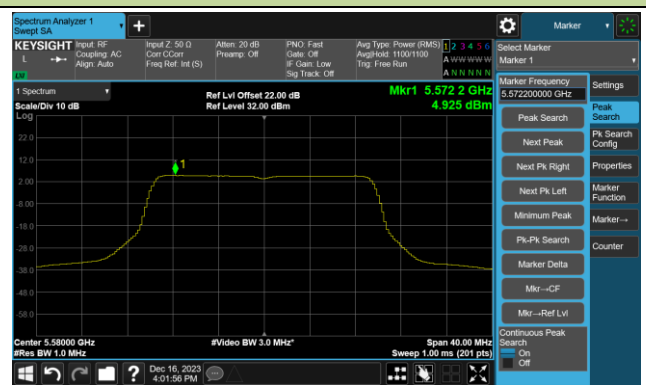

Channel 50 (5250MHz)

Channel 114 (5570MHz)

## 802.11be-EHT20 Power Spectral Density- Ant 0

Channel 36 (5180MHz)

Channel 44 (5220MHz)

Channel 48 (5240MHz)

Channel 52 (5260MHz)

Channel 60 (5300MHz)

Channel 64 (5320MHz)

Channel 100 (5500MHz)

Channel 116 (5580MHz)

802.11be-EHT20 Power Spectral Density- Ant 0

Channel 140 (5700MHz)

Channel 144(5720MHz)

Channel 149 (5745MHz)

Channel 157 (5785MHz)

Channel 165 (5825MHz)

802.11be-EHT40 Power Spectral Density- Ant 0