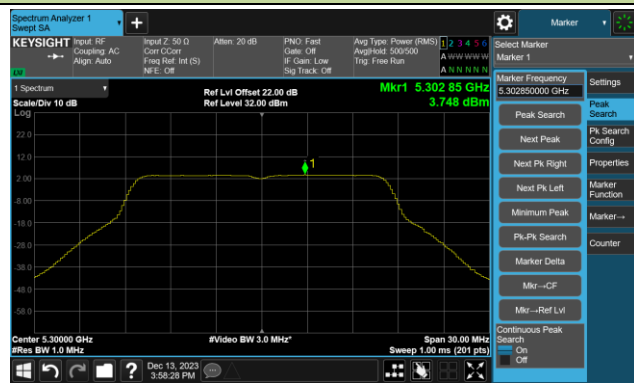

802.11be-EHT80 Power Spectral Density- Ant 0

Channel 42 (5210MHz)

Channel 58 (5290MHz)

Channel 106 (5530MHz)

Channel 122 (5610MHz)

Channel 138 (5690MHz)

Channel 155 (5775MHz)

802.11be-EHT160 Power Spectral Density- Ant 0

Channel 50 (5250MHz)

Channel 114 (5570MHz)

802.11a Power Spectral Density- Ant 1

Channel 36 (5180MHz)

Channel 44 (5220MHz)

Channel 48 (5240MHz)

Channel 52 (5260MHz)

Channel 60 (5300MHz)

Channel 64 (5320MHz)

Channel 100 (5500MHz)

Channel 116 (5580MHz)

802.11a Power Spectral Density- Ant 1

Channel 140 (5700MHz)

Channel 144(5720MHz)

Channel 149 (5745MHz)

Channel 157 (5785MHz)