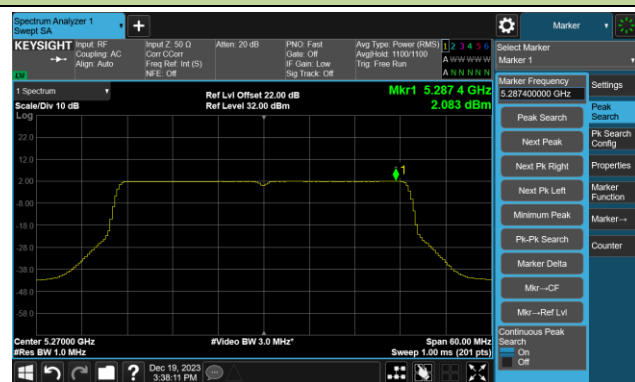

Channel 44 (5220MHz)

Channel 48 (5240MHz)

Channel 52 (5260MHz)

Channel 60 (5300MHz)

Channel 64 (5320MHz)

Channel 100 (5500MHz)

Channel 116 (5580MHz)

802.11ax-HE20 Power Spectral Density- Ant 1

Channel 140 (5700MHz)

Channel 144(5720MHz)

Channel 149 (5745MHz)

Channel 157 (5785MHz)

Channel 165 (5825MHz)

802.11ax-HE40 Power Spectral Density- Ant 1

Channel 38 (5190MHz)

Channel 46 (5230MHz)

Channel 54 (5270MHz)

Channel 62 (5310MHz)

Channel 102 (5510MHz)

Channel 110 (5550MHz)

Channel 134 (5670MHz)

Channel 142(5710MHz)

802.11ax-HE40 Power Spectral Density- Ant 1

Channel 151 (5755MHz)