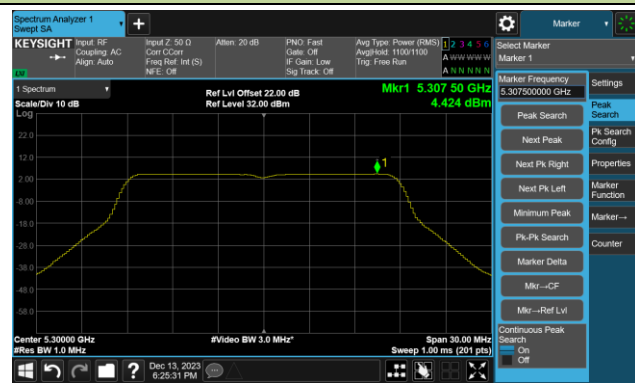

Channel 165 (5825MHz)

802.11ac-VHT20 Power Spectral Density- Ant 1

Channel 36 (5180MHz)

Channel 44 (5220MHz)

Channel 48 (5240MHz)

Channel 52 (5260MHz)

Channel 60 (5300MHz)

Channel 64 (5320MHz)

Channel 100 (5500MHz)

Channel 116 (5580MHz)

802.11ac-VHT20 Power Spectral Density- Ant 1

Channel 140 (5700MHz)

Channel 144(5720MHz)

Channel 149 (5745MHz)

Channel 157 (5785MHz)

Channel 165 (5825MHz)