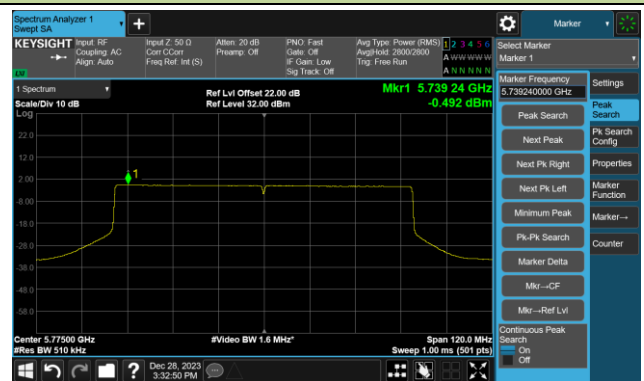

Channel 54 (5270MHz)

Channel 62 (5310MHz)

Channel 102 (5510MHz)

Channel 110 (5550MHz)

Channel 134 (5670MHz)

Channel 142(5710MHz)

802.11ax-HE40 Power Spectral Density- Ant 1

Channel 151 (5755MHz)

Channel 159 (5795MHz)

802.11ax-HE80 Power Spectral Density- Ant 1

Channel 42 (5210MHz)

Channel 58 (5290MHz)

Channel 106 (5530MHz)

Channel 122 (5610MHz)

Channel 138 (5690MHz)

Channel 155 (5775MHz)

802.11ax-HE160 Power Spectral Density- Ant 1

Channel 50 (5250MHz)

Channel 114 (5570MHz)