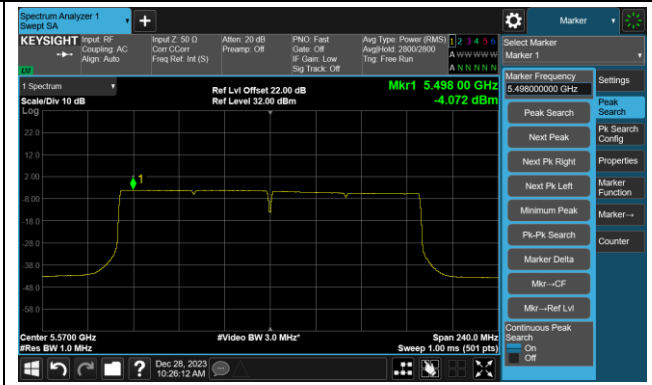

802.11be-EHT80 Power Spectral Density- Ant 0

Channel 42 (5210MHz)

Channel 58 (5290MHz)

Channel 106 (5530MHz)

Channel 122 (5610MHz)

Channel 138 (5690MHz)

Channel 155 (5775MHz)

802.11be-EHT160 Power Spectral Density- Ant 0

Channel 50 (5250MHz)

Channel 114 (5570MHz)

802.11a Power Spectral Density- Ant 1

Channel 36 (5180MHz)

Channel 44 (5220MHz)

Channel 48 (5240MHz)

Channel 52 (5260MHz)

Channel 60 (5300MHz)