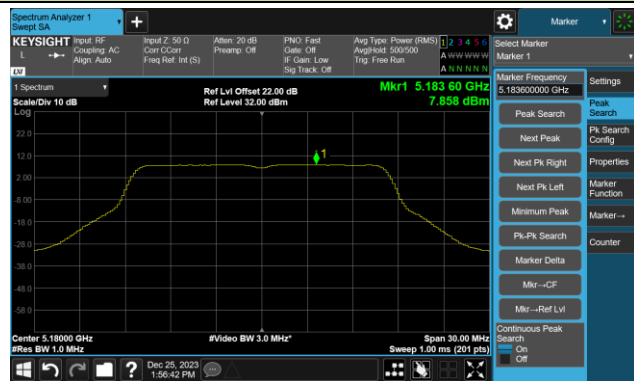

802.11be-EHT80 Power Spectral Density- Ant 0

Channel 42 (5210MHz)

Channel 58 (5290MHz)

Channel 106 (5530MHz)

Channel 122 (5610MHz)

Channel 138 (5690MHz)

Channel 155 (5775MHz)

802.11be-EHT160 Power Spectral Density- Ant 0

Channel 50 (5250MHz)

Channel 114 (5570MHz)

802.11a Power Spectral Density- Ant 1

Channel 36 (5180MHz)

Channel 44 (5220MHz)

Channel 48 (5240MHz)

Channel 52 (5260MHz)

Channel 60 (5300MHz)

Channel 64 (5320MHz)

Channel 100 (5500MHz)

Channel 116 (5580MHz)

802.11a Power Spectral Density- Ant 1

Channel 140 (5700MHz)

Channel 144(5720MHz)

Channel 149 (5745MHz)

Channel 157 (5785MHz)