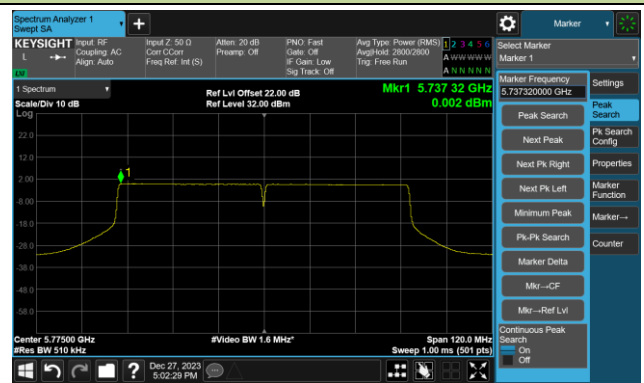

Channel 142(5710MHz)

802.11ac-VHT40 Power Spectral Density- Ant 1

Channel 151 (5755MHz)

Channel 159 (5795MHz)

802.11ac-VHT80 Power Spectral Density- Ant 1

Channel 42 (5210MHz)

Channel 58 (5290MHz)

Channel 106 (5530MHz)

Channel 122 (5610MHz)

Channel 138 (5690MHz)

Channel 155 (5775MHz)

802.11ac-VHT160 Power Spectral Density- Ant 1

Channel 50 (5250MHz)

Channel 114 (5570MHz)

802.11ax-HE20 Power Spectral Density- Ant 1

Channel 36 (5180MHz)