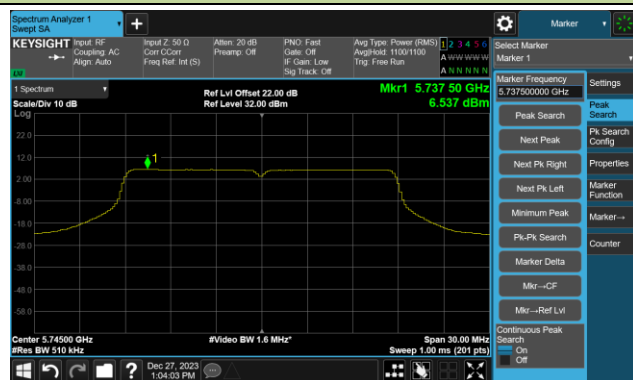

Channel 165 (5825MHz)

802.11ac-VHT20 Power Spectral Density- Ant 1

Channel 36 (5180MHz)

Channel 44 (5220MHz)

Channel 48 (5240MHz)

Channel 52 (5260MHz)

Channel 60 (5300MHz)

Channel 64 (5320MHz)

Channel 100 (5500MHz)

Channel 116 (5580MHz)

802.11ac-VHT20 Power Spectral Density- Ant 1

Channel 140 (5700MHz)

Channel 144(5720MHz)

Channel 149 (5745MHz)

Channel 157 (5785MHz)

Channel 165 (5825MHz)

802.11ac-VHT40 Power Spectral Density- Ant 1

Channel 38 (5190MHz)

Channel 46 (5230MHz)

Channel 54 (5270MHz)

Channel 62 (5310MHz)

Channel 102 (5510MHz)

Channel 110 (5550MHz)

Channel 134 (5670MHz)