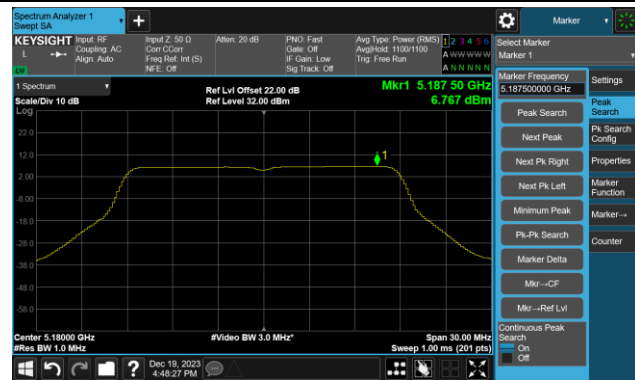

Channel 64 (5320MHz)

Channel 100 (5500MHz)

Channel 116 (5580MHz)

802.11a Power Spectral Density- Ant 1

Channel 140 (5700MHz)

Channel 144(5720MHz)

Channel 149 (5745MHz)

Channel 157 (5785MHz)

Channel 165 (5825MHz)

802.11ac-VHT20 Power Spectral Density- Ant 1

Channel 36 (5180MHz)

Channel 44 (5220MHz)

Channel 48 (5240MHz)

Channel 52 (5260MHz)

Channel 60 (5300MHz)

Channel 64 (5320MHz)