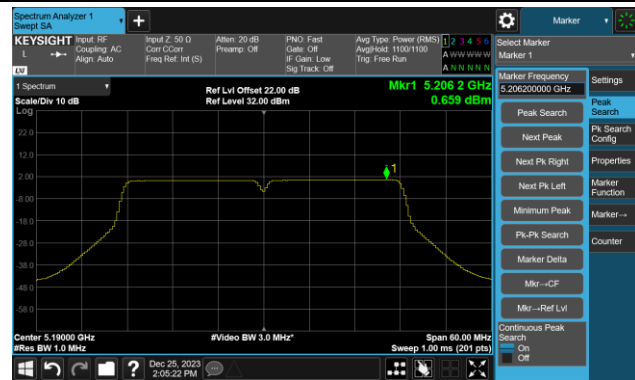

Channel 100 (5500MHz)

Channel 116 (5580MHz)

802.11ac-VHT20 Power Spectral Density- Ant 1

Channel 140 (5700MHz)

Channel 144(5720MHz)

Channel 149 (5745MHz)

Channel 157 (5785MHz)

Channel 165 (5825MHz)

802.11ac-VHT40 Power Spectral Density- Ant 1

Channel 38 (5190MHz)

Channel 46 (5230MHz)

Channel 54 (5270MHz)

Channel 62 (5310MHz)

Channel 102 (5510MHz)

Channel 110 (5550MHz)

Channel 134 (5670MHz)