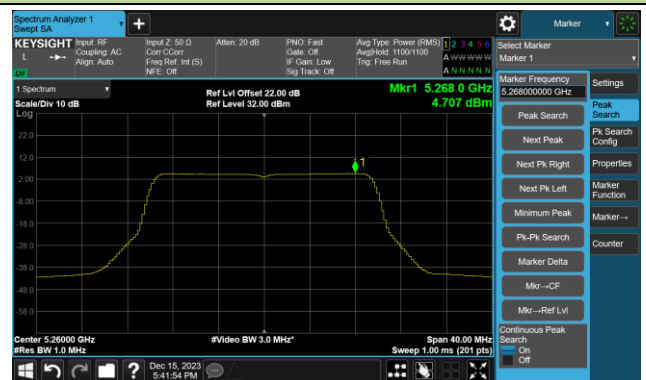

Channel 142(5710MHz)

802.11ac-VHT40 Power Spectral Density- Ant 1

Channel 151 (5755MHz)

Channel 159 (5795MHz)

802.11ac-VHT80 Power Spectral Density- Ant 1

Channel 42 (5210MHz)

Channel 58 (5290MHz)

Channel 106 (5530MHz)

Channel 122 (5610MHz)

Channel 138 (5690MHz)

Channel 155 (5775MHz)

802.11ac-VHT160 Power Spectral Density- Ant 1

Channel 50 (5250MHz)

Channel 114 (5570MHz)

802.11ax-HE20 Power Spectral Density- Ant 1

Channel 36 (5180MHz)

Channel 44 (5220MHz)

Channel 48 (5240MHz)

Channel 52 (5260MHz)

Channel 60 (5300MHz)

Channel 64 (5320MHz)

Channel 100 (5500MHz)

Channel 116 (5580MHz)

802.11ax-HE20 Power Spectral Density- Ant 1