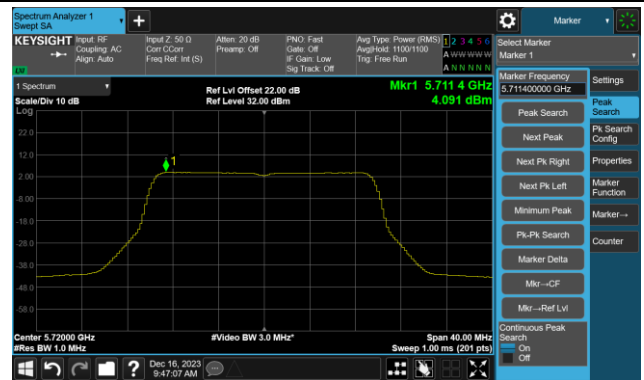

Channel 144(5720MHz)