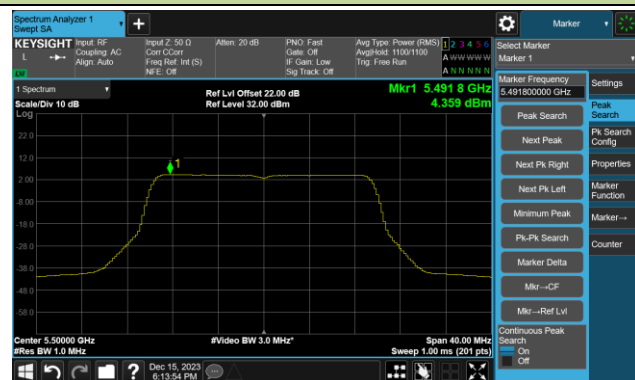

Channel 122 (5610MHz)

Channel 138 (5690MHz)

Channel 155 (5775MHz)

802.11ac-VHT160 Power Spectral Density- Ant 1

Channel 50 (5250MHz)

Channel 114 (5570MHz)

802.11ax-HE20 Power Spectral Density- Ant 1

Channel 36 (5180MHz)

Channel 44 (5220MHz)

Channel 48 (5240MHz)

Channel 52 (5260MHz)

Channel 60 (5300MHz)

Channel 64 (5320MHz)

Channel 100 (5500MHz)

Channel 116 (5580MHz)

802.11ax-HE20 Power Spectral Density- Ant 1

Channel 140 (5700MHz)

Channel 144(5720MHz)

Channel 149 (5745MHz)

Channel 157 (5785MHz)

Channel 165 (5825MHz)

802.11ax-HE40 Power Spectral Density- Ant 1

Channel 38 (5190MHz)

Channel 46 (5230MHz)