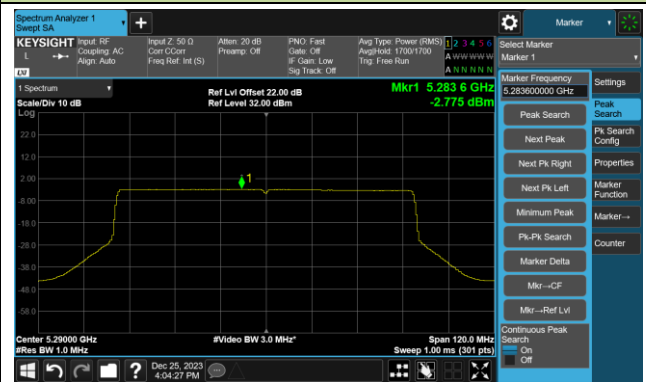

802.11be-EHT80 Power Spectral Density- Ant 0

Channel 42 (5210MHz)

Channel 58 (5290MHz)

Channel 106 (5530MHz)

Channel 122 (5610MHz)

Channel 138 (5690MHz)

Channel 155 (5775MHz)

802.11be-EHT160 Power Spectral Density- Ant 0

Channel 50 (5250MHz)

Channel 114 (5570MHz)

802.11a Power Spectral Density- Ant 1

Channel 36 (5180MHz)

Channel 44 (5220MHz)

Channel 48 (5240MHz)

Channel 52 (5260MHz)

Channel 60 (5300MHz)