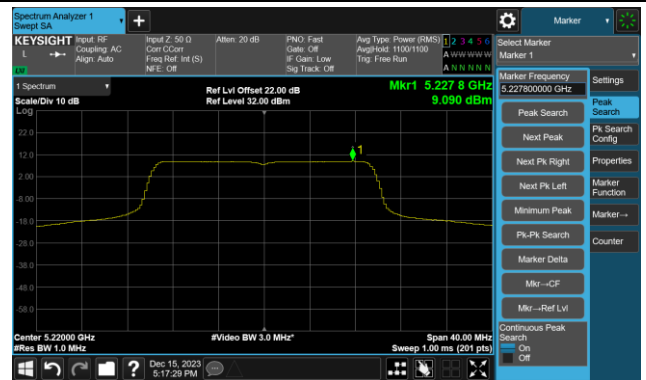

Channel 142(5710MHz)

802.11ac-VHT40 Power Spectral Density- Ant 1

Channel 151 (5755MHz)

Channel 159 (5795MHz)

802.11ac-VHT80 Power Spectral Density- Ant 1

Channel 42 (5210MHz)

Channel 58 (5290MHz)

Channel 106 (5530MHz)

Channel 122 (5610MHz)

Channel 138 (5690MHz)

Channel 155 (5775MHz)

802.11ac-VHT160 Power Spectral Density- Ant 1

Channel 50 (5250MHz)

Channel 114 (5570MHz)

802.11ax-HE20 Power Spectral Density- Ant 1

Channel 36 (5180MHz)

Channel 44 (5220MHz)

Channel 48 (5240MHz)

Channel 52 (5260MHz)

Channel 60 (5300MHz)

Channel 64 (5320MHz)

Channel 100 (5500MHz)

Channel 116 (5580MHz)

802.11ax-HE20 Power Spectral Density- Ant 1