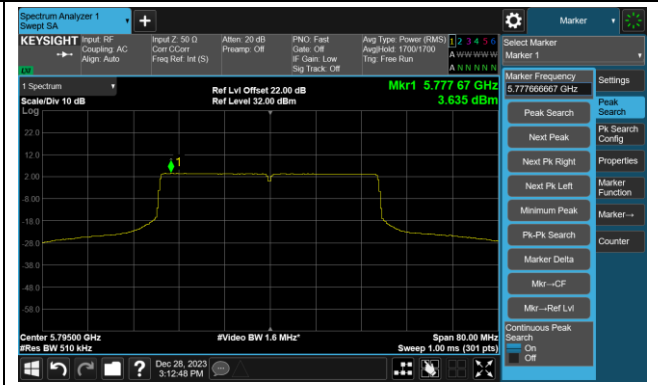

Channel 54 (5270MHz)

Channel 62 (5310MHz)

Channel 102 (5510MHz)

Channel 110 (5550MHz)

Channel 134 (5670MHz)

Channel 142(5710MHz)

802.11ax-HE40 Power Spectral Density- Ant 1

Channel 151 (5755MHz)

Channel 159 (5795MHz)

802.11ax-HE80 Power Spectral Density- Ant 1

Channel 42 (5210MHz)

Channel 58 (5290MHz)

Channel 106 (5530MHz)

Channel 122 (5610MHz)

Channel 138 (5690MHz)

Channel 155 (5775MHz)