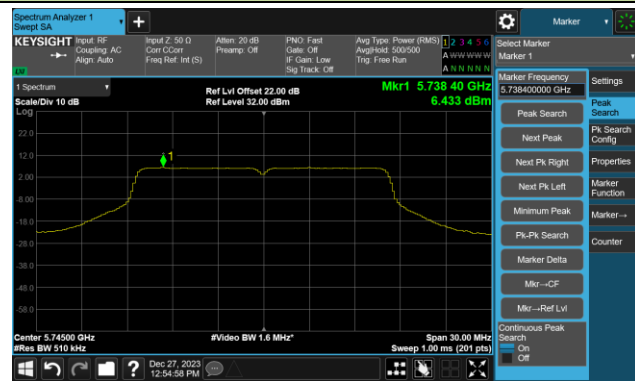

Channel 64 (5320MHz)

Channel 100 (5500MHz)

Channel 116 (5580MHz)

802.11a Power Spectral Density- Ant 1

Channel 140 (5700MHz)

Channel 144(5720MHz)

Channel 149 (5745MHz)

Channel 157 (5785MHz)

Channel 165 (5825MHz)

802.11ac-VHT20 Power Spectral Density- Ant 1

Channel 36 (5180MHz)

Channel 44 (5220MHz)

Channel 48 (5240MHz)

Channel 52 (5260MHz)

Channel 60 (5300MHz)

Channel 64 (5320MHz)