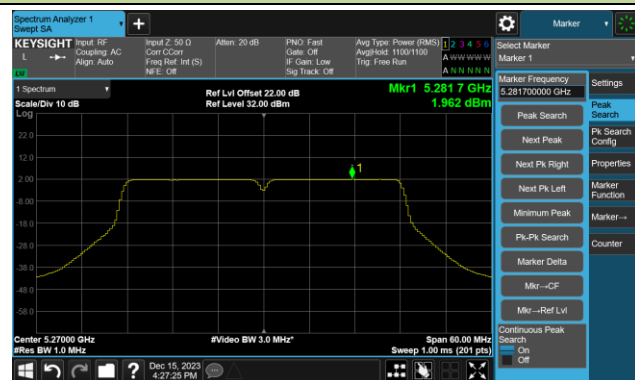

Channel 100 (5500MHz)

Channel 116 (5580MHz)

802.11ac-VHT20 Power Spectral Density- Ant 1

Channel 140 (5700MHz)

Channel 144(5720MHz)

Channel 149 (5745MHz)

Channel 157 (5785MHz)

Channel 165 (5825MHz)

802.11ac-VHT40 Power Spectral Density- Ant 1

Channel 38 (5190MHz)

Channel 46 (5230MHz)

Channel 54 (5270MHz)

Channel 62 (5310MHz)

Channel 102 (5510MHz)

Channel 110 (5550MHz)

Channel 134 (5670MHz)

Channel 142(5710MHz)

802.11ac-VHT40 Power Spectral Density- Ant 1

Channel 151 (5755MHz)

Channel 159 (5795MHz)

802.11ac-VHT80 Power Spectral Density- Ant 1

Channel 42 (5210MHz)

Channel 58 (5290MHz)

Channel 106 (5530MHz)