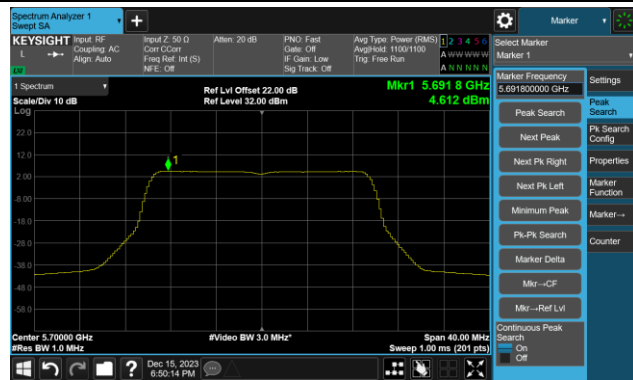

802.11ax-HE20 Power Spectral Density- Ant 1

Channel 140 (5700MHz)