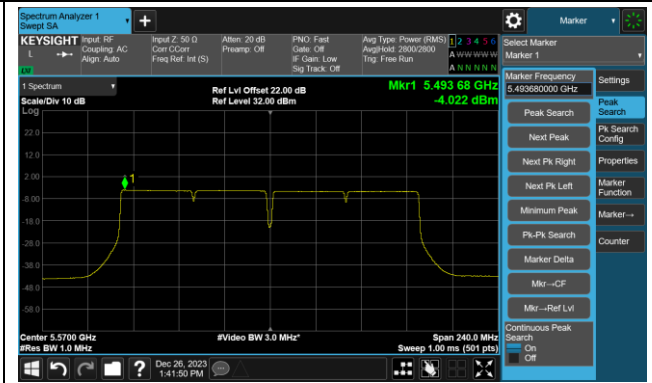

Channel 122 (5610MHz)

Channel 138 (5690MHz)

Channel 155 (5775MHz)

802.11ac-VHT160 Power Spectral Density- Ant 1

Channel 50 (5250MHz)

Channel 114 (5570MHz)

802.11ax-HE20 Power Spectral Density- Ant 1

Channel 36 (5180MHz)

Channel 44 (5220MHz)

Channel 48 (5240MHz)

Channel 52 (5260MHz)

Channel 60 (5300MHz)

Channel 64 (5320MHz)

Channel 100 (5500MHz)

Channel 116 (5580MHz)

802.11ax-HE20 Power Spectral Density- Ant 1