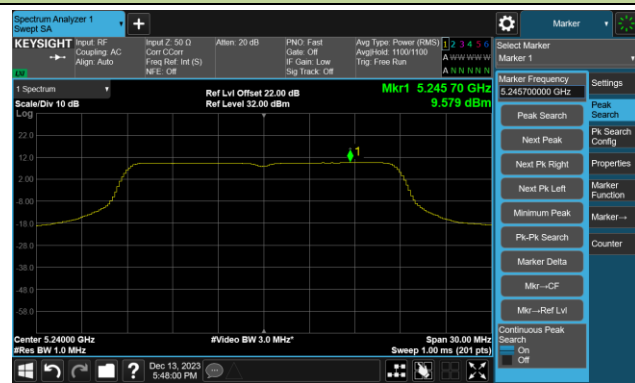

Channel 165 (5825MHz)

802.11ac-VHT20 Power Spectral Density- Ant 1

Channel 36 (5180MHz)

Channel 44 (5220MHz)

Channel 48 (5240MHz)

Channel 52 (5260MHz)

Channel 60 (5300MHz)

Channel 64 (5320MHz)

Channel 100 (5500MHz)

Channel 116 (5580MHz)

802.11ac-VHT20 Power Spectral Density- Ant 1

Channel 140 (5700MHz)

Channel 144(5720MHz)

Channel 149 (5745MHz)

Channel 157 (5785MHz)

Channel 165 (5825MHz)