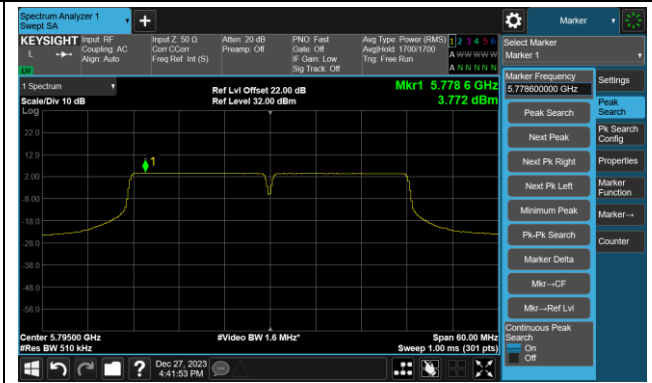

Channel 142(5710MHz)

802.11ac-VHT40 Power Spectral Density- Ant 1

Channel 151 (5755MHz)

Channel 159 (5795MHz)

802.11ac-VHT80 Power Spectral Density- Ant 1

Channel 42 (5210MHz)

Channel 58 (5290MHz)

Channel 106 (5530MHz)

Channel 122 (5610MHz)

Channel 138 (5690MHz)

Channel 155 (5775MHz)

802.11ac-VHT160 Power Spectral Density- Ant 1

Channel 50 (5250MHz)

Channel 114 (5570MHz)

802.11ax-HE20 Power Spectral Density- Ant 1

Channel 36 (5180MHz)