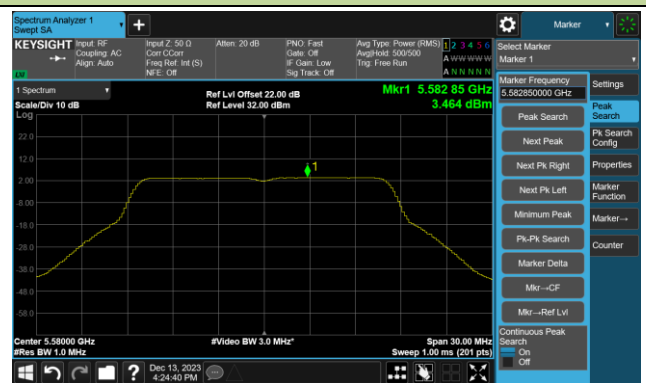

802.11be-EHT80 Power Spectral Density- Ant 0

Channel 42 (5210MHz)

Channel 58 (5290MHz)

Channel 106 (5530MHz)

Channel 122 (5610MHz)

Channel 138 (5690MHz)

Channel 155 (5775MHz)

802.11be-EHT160 Power Spectral Density- Ant 0

Channel 50 (5250MHz)

Channel 114 (5570MHz)

802.11a Power Spectral Density- Ant 1

Channel 36 (5180MHz)

Channel 44 (5220MHz)

Channel 48 (5240MHz)

Channel 52 (5260MHz)

Channel 60 (5300MHz)

Channel 64 (5320MHz)

Channel 100 (5500MHz)

Channel 116 (5580MHz)

802.11a Power Spectral Density- Ant 1

Channel 140 (5700MHz)

Channel 144(5720MHz)

Channel 149 (5745MHz)

Channel 157 (5785MHz)