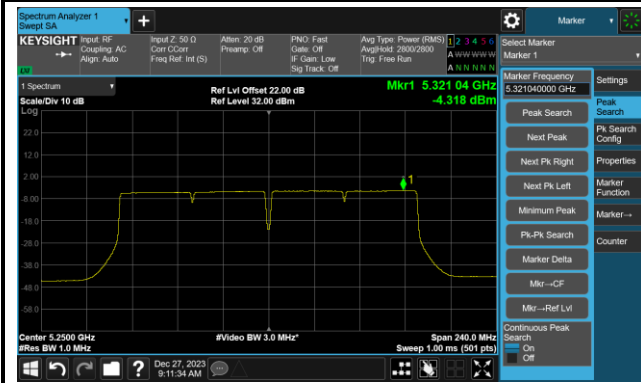

Channel 122 (5610MHz)

Channel 138 (5690MHz)

Channel 155 (5775MHz)

802.11ac-VHT160 Power Spectral Density- Ant 1

Channel 50 (5250MHz)

Channel 114 (5570MHz)

802.11ax-HE20 Power Spectral Density- Ant 1

Channel 36 (5180MHz)

Channel 44 (5220MHz)

Channel 48 (5240MHz)

Channel 52 (5260MHz)

Channel 60 (5300MHz)

Channel 64 (5320MHz)

Channel 100 (5500MHz)

Channel 116 (5580MHz)

802.11ax-HE20 Power Spectral Density- Ant 1