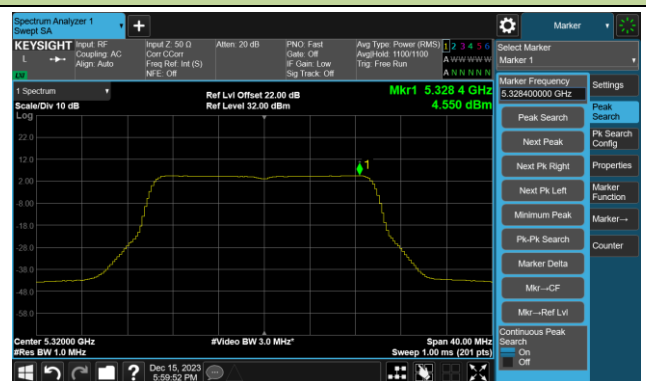

Channel 122 (5610MHz)

Channel 138 (5690MHz)

Channel 155 (5775MHz)

802.11ac-VHT160 Power Spectral Density- Ant 1

Channel 50 (5250MHz)

Channel 114 (5570MHz)

802.11ax-HE20 Power Spectral Density- Ant 1

Channel 36 (5180MHz)

Channel 44 (5220MHz)

Channel 48 (5240MHz)

Channel 52 (5260MHz)

Channel 60 (5300MHz)

Channel 64 (5320MHz)

Channel 100 (5500MHz)

Channel 116 (5580MHz)

802.11ax-HE20 Power Spectral Density- Ant 1

Channel 140 (5700MHz)

Channel 144(5720MHz)

Channel 149 (5745MHz)

Channel 157 (5785MHz)

Channel 165 (5825MHz)

802.11ax-HE40 Power Spectral Density- Ant 1

Channel 38 (5190MHz)

Channel 46 (5230MHz)