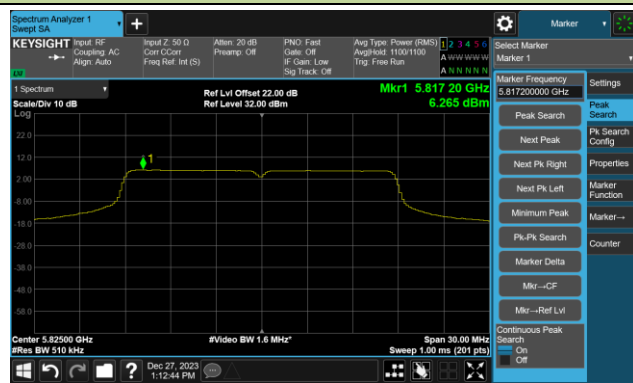

Channel 100 (5500MHz)

Channel 116 (5580MHz)

802.11ac-VHT20 Power Spectral Density- Ant 1

Channel 140 (5700MHz)

Channel 144(5720MHz)

Channel 149 (5745MHz)

Channel 157 (5785MHz)

Channel 165 (5825MHz)

802.11ac-VHT40 Power Spectral Density- Ant 1

Channel 38 (5190MHz)

Channel 46 (5230MHz)

Channel 54 (5270MHz)

Channel 62 (5310MHz)

Channel 102 (5510MHz)

Channel 110 (5550MHz)

Channel 134 (5670MHz)