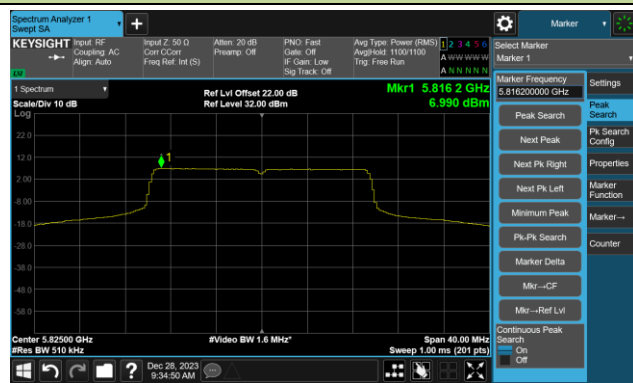

Channel 44 (5220MHz)

Channel 48 (5240MHz)

Channel 52 (5260MHz)

Channel 60 (5300MHz)

Channel 64 (5320MHz)

Channel 100 (5500MHz)

Channel 116 (5580MHz)

802.11ax-HE20 Power Spectral Density- Ant 1

Channel 140 (5700MHz)

Channel 144(5720MHz)

Channel 149 (5745MHz)

Channel 157 (5785MHz)

Channel 165 (5825MHz)

802.11ax-HE40 Power Spectral Density- Ant 1

Channel 38 (5190MHz)

Channel 46 (5230MHz)

Channel 54 (5270MHz)

Channel 62 (5310MHz)

Channel 102 (5510MHz)

Channel 110 (5550MHz)

Channel 134 (5670MHz)

Channel 142(5710MHz)

802.11ax-HE40 Power Spectral Density- Ant 1

Channel 151 (5755MHz)