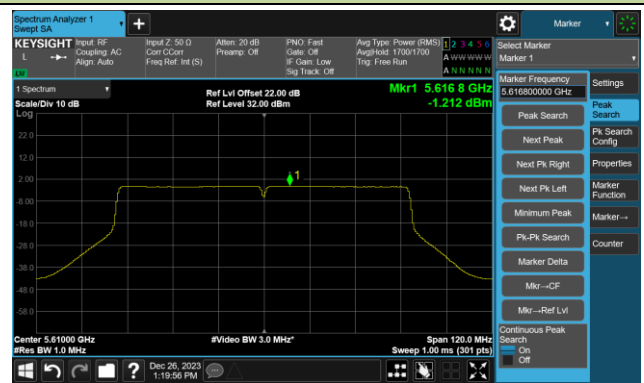

Channel 142(5710MHz)

802.11ac-VHT40 Power Spectral Density- Ant 1

Channel 151 (5755MHz)

Channel 159 (5795MHz)

802.11ac-VHT80 Power Spectral Density- Ant 1

Channel 42 (5210MHz)

Channel 58 (5290MHz)

Channel 106 (5530MHz)

Channel 122 (5610MHz)

Channel 138 (5690MHz)

Channel 155 (5775MHz)

802.11ac-VHT160 Power Spectral Density- Ant 1

Channel 50 (5250MHz)

Channel 114 (5570MHz)

802.11ax-HE20 Power Spectral Density- Ant 1

Channel 36 (5180MHz)