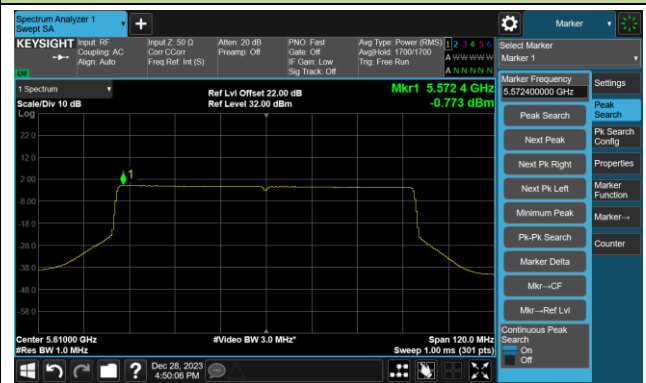

802.11be-EHT80 Power Spectral Density- Ant 0

Channel 42 (5210MHz)

Channel 58 (5290MHz)

Channel 106 (5530MHz)

Channel 122 (5610MHz)

Channel 138 (5690MHz)

Channel 155 (5775MHz)

802.11be-EHT160 Power Spectral Density- Ant 0

Channel 50 (5250MHz)

Channel 114 (5570MHz)

802.11a Power Spectral Density- Ant 1

Channel 36 (5180MHz)

Channel 44 (5220MHz)

Channel 48 (5240MHz)

Channel 52 (5260MHz)

Channel 60 (5300MHz)