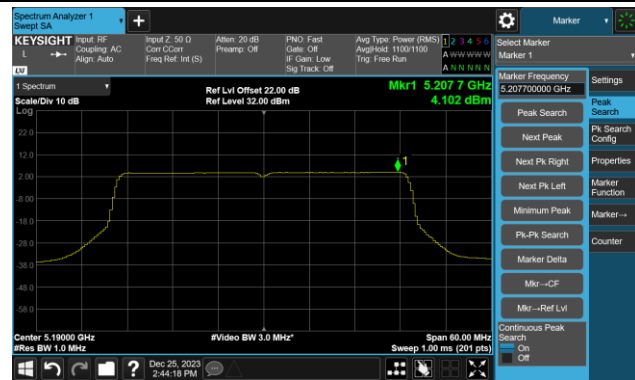

Channel 140 (5700MHz)

Channel 144(5720MHz)

Channel 149 (5745MHz)

Channel 157 (5785MHz)

Channel 165 (5825MHz)

802.11ax-HE40 Power Spectral Density- Ant 1

Channel 38 (5190MHz)

Channel 46 (5230MHz)

Channel 54 (5270MHz)

Channel 62 (5310MHz)

Channel 102 (5510MHz)

Channel 110 (5550MHz)

Channel 134 (5670MHz)

Channel 142(5710MHz)

802.11ax-HE40 Power Spectral Density- Ant 1

Channel 151 (5755MHz)