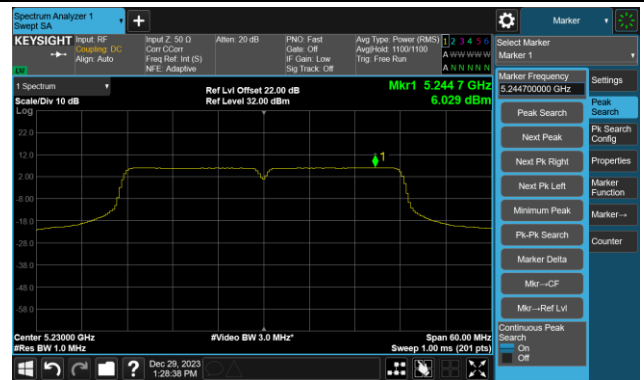

Channel 100 (5500MHz)

Channel 116 (5580MHz)

802.11ac-VHT20 Power Spectral Density- Ant 1

Channel 140 (5700MHz)

Channel 144(5720MHz)

Channel 149 (5745MHz)

Channel 157 (5785MHz)

Channel 165 (5825MHz)

802.11ac-VHT40 Power Spectral Density- Ant 1

Channel 38 (5190MHz)

Channel 46 (5230MHz)

Channel 54 (5270MHz)

Channel 62 (5310MHz)

Channel 102 (5510MHz)

Channel 110 (5550MHz)

Channel 134 (5670MHz)