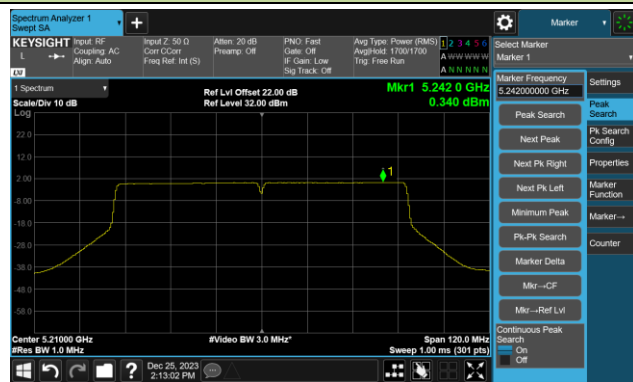

Channel 142(5710MHz)

802.11ac-VHT40 Power Spectral Density- Ant 1

Channel 151 (5755MHz)

Channel 159 (5795MHz)

802.11ac-VHT80 Power Spectral Density- Ant 1

Channel 42 (5210MHz)

Channel 58 (5290MHz)

Channel 106 (5530MHz)

Channel 122 (5610MHz)

Channel 138 (5690MHz)

Channel 155 (5775MHz)

802.11ac-VHT160 Power Spectral Density- Ant 1

Channel 50 (5250MHz)

Channel 114 (5570MHz)

802.11ax-HE20 Power Spectral Density- Ant 1

Channel 36 (5180MHz)