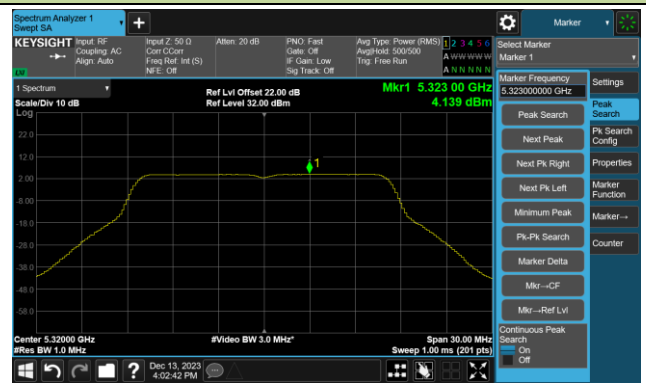

802.11be-EHT80 Power Spectral Density- Ant 0

Channel 42 (5210MHz)

Channel 58 (5290MHz)

Channel 106 (5530MHz)

Channel 122 (5610MHz)

Channel 138 (5690MHz)

Channel 155 (5775MHz)

802.11be-EHT160 Power Spectral Density- Ant 0

Channel 50 (5250MHz)

Channel 114 (5570MHz)

802.11a Power Spectral Density- Ant 1

Channel 36 (5180MHz)

Channel 44 (5220MHz)

Channel 48 (5240MHz)

Channel 52 (5260MHz)

Channel 60 (5300MHz)

Channel 64 (5320MHz)

Channel 100 (5500MHz)

Channel 116 (5580MHz)

802.11a Power Spectral Density- Ant 1

Channel 140 (5700MHz)

Channel 144(5720MHz)

Channel 149 (5745MHz)

Channel 157 (5785MHz)