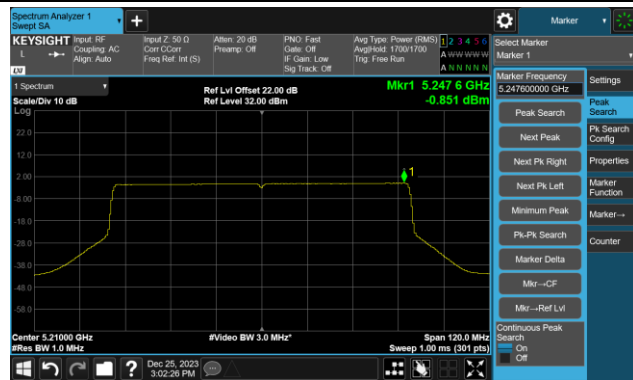

Channel 54 (5270MHz)

Channel 62 (5310MHz)

Channel 102 (5510MHz)

Channel 110 (5550MHz)

Channel 134 (5670MHz)

Channel 142(5710MHz)

802.11ax-HE40 Power Spectral Density- Ant 1

Channel 151 (5755MHz)

Channel 159 (5795MHz)

802.11ax-HE80 Power Spectral Density- Ant 1

Channel 42 (5210MHz)

Channel 58 (5290MHz)

Channel 106 (5530MHz)

Channel 122 (5610MHz)

Channel 138 (5690MHz)

Channel 155 (5775MHz)