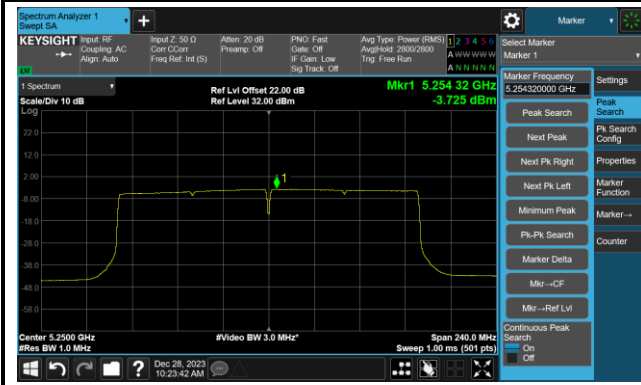

802.11be-EHT80 Power Spectral Density- Ant 0

Channel 42 (5210MHz)

Channel 58 (5290MHz)

Channel 106 (5530MHz)

Channel 122 (5610MHz)

Channel 138 (5690MHz)

Channel 155 (5775MHz)

802.11be-EHT160 Power Spectral Density- Ant 0

Channel 50 (5250MHz)

Channel 114 (5570MHz)

802.11a Power Spectral Density- Ant 1

Channel 36 (5180MHz)

Channel 44 (5220MHz)

Channel 48 (5240MHz)

Channel 52 (5260MHz)

Channel 60 (5300MHz)