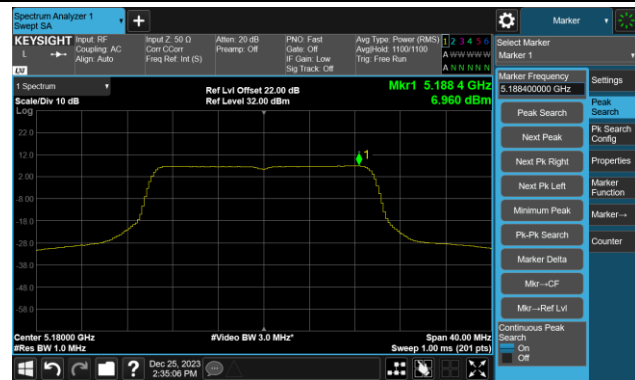

Channel 122 (5610MHz)

Channel 138 (5690MHz)

Channel 155 (5775MHz)

802.11ac-VHT160 Power Spectral Density- Ant 1

Channel 50 (5250MHz)

Channel 114 (5570MHz)

802.11ax-HE20 Power Spectral Density- Ant 1

Channel 36 (5180MHz)

Channel 44 (5220MHz)

Channel 48 (5240MHz)

Channel 52 (5260MHz)

Channel 60 (5300MHz)

Channel 64 (5320MHz)

Channel 100 (5500MHz)

Channel 116 (5580MHz)

802.11ax-HE20 Power Spectral Density- Ant 1