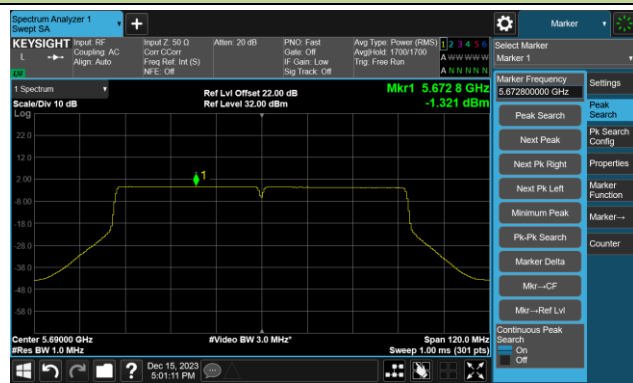

Channel 142(5710MHz)

802.11ac-VHT40 Power Spectral Density- Ant 1

Channel 151 (5755MHz)

Channel 159 (5795MHz)

802.11ac-VHT80 Power Spectral Density- Ant 1

Channel 42 (5210MHz)

Channel 58 (5290MHz)

Channel 106 (5530MHz)

Channel 122 (5610MHz)

Channel 138 (5690MHz)

Channel 155 (5775MHz)

802.11ac-VHT160 Power Spectral Density- Ant 1

Channel 50 (5250MHz)

Channel 114 (5570MHz)

802.11ax-HE20 Power Spectral Density- Ant 1

Channel 36 (5180MHz)