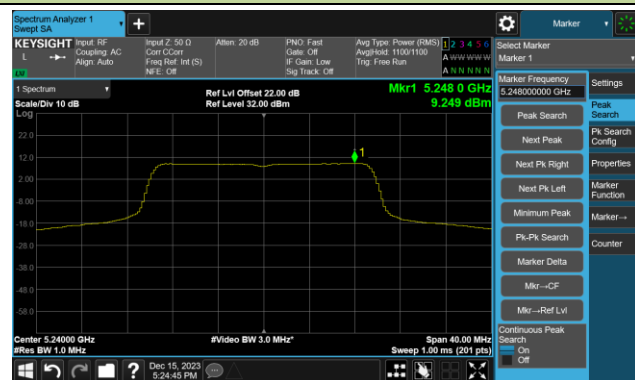

Channel 142(5710MHz)

802.11ac-VHT40 Power Spectral Density- Ant 1

Channel 151 (5755MHz)

Channel 159 (5795MHz)

802.11ac-VHT80 Power Spectral Density- Ant 1

Channel 42 (5210MHz)

Channel 58 (5290MHz)

Channel 106 (5530MHz)

Channel 122 (5610MHz)

Channel 138 (5690MHz)

Channel 155 (5775MHz)

802.11ac-VHT160 Power Spectral Density- Ant 1

Channel 50 (5250MHz)

Channel 114 (5570MHz)

802.11ax-HE20 Power Spectral Density- Ant 1

Channel 36 (5180MHz)

Channel 44 (5220MHz)

Channel 48 (5240MHz)

Channel 52 (5260MHz)

Channel 60 (5300MHz)

Channel 64 (5320MHz)

Channel 100 (5500MHz)

Channel 116 (5580MHz)

802.11ax-HE20 Power Spectral Density- Ant 1