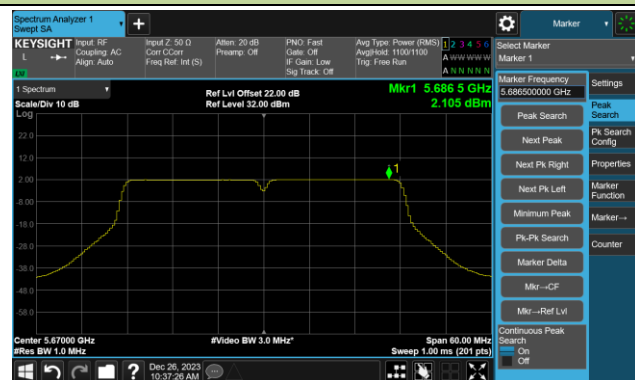

802.11ac-VHT40 Power Spectral Density- Ant 1

Channel 38 (5190MHz)

Channel 46 (5230MHz)

Channel 54 (5270MHz)

Channel 62 (5310MHz)

Channel 102 (5510MHz)

Channel 110 (5550MHz)

Channel 134 (5670MHz)

Channel 142(5710MHz)

802.11ac-VHT40 Power Spectral Density- Ant 1

Channel 151 (5755MHz)

Channel 159 (5795MHz)

802.11ac-VHT80 Power Spectral Density- Ant 1

Channel 42 (5210MHz)

Channel 58 (5290MHz)

Channel 106 (5530MHz)