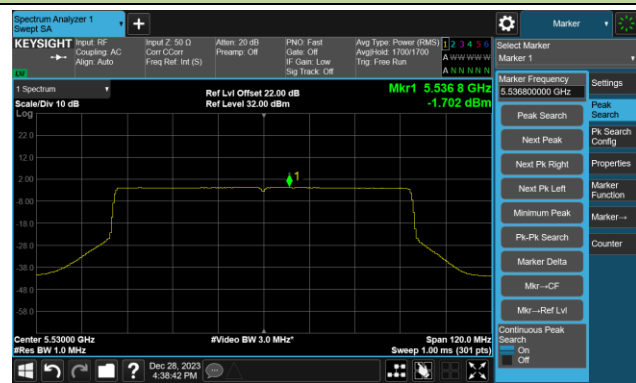

802.11be-EHT80 Power Spectral Density- Ant 0

Channel 42 (5210MHz)

Channel 58 (5290MHz)

Channel 106 (5530MHz)

Channel 122 (5610MHz)

Channel 138 (5690MHz)

Channel 155 (5775MHz)

802.11be-EHT160 Power Spectral Density- Ant 0

Channel 50 (5250MHz)

Channel 114 (5570MHz)

802.11a Power Spectral Density- Ant 1

Channel 36 (5180MHz)

Channel 44 (5220MHz)

Channel 48 (5240MHz)

Channel 52 (5260MHz)

Channel 60 (5300MHz)