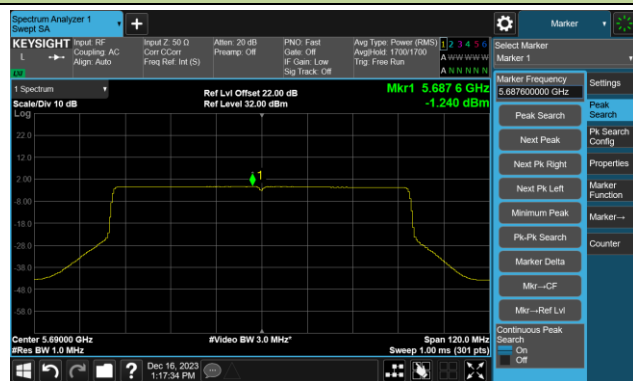

Channel 54 (5270MHz)

Channel 62 (5310MHz)

Channel 102 (5510MHz)

Channel 110 (5550MHz)

Channel 134 (5670MHz)

Channel 142(5710MHz)

802.11ax-HE40 Power Spectral Density- Ant 1

Channel 151 (5755MHz)

Channel 159 (5795MHz)

802.11ax-HE80 Power Spectral Density- Ant 1

Channel 42 (5210MHz)

Channel 58 (5290MHz)

Channel 106 (5530MHz)

Channel 122 (5610MHz)

Channel 138 (5690MHz)

Channel 155 (5775MHz)

802.11ax-HE160 Power Spectral Density- Ant 1

Channel 50 (5250MHz)

Channel 114 (5570MHz)