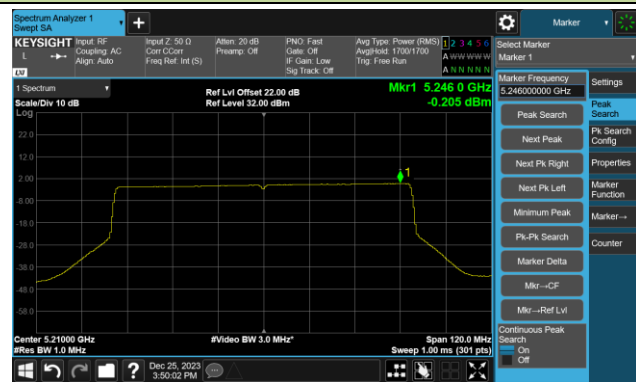

802.11be-EHT80 Power Spectral Density- Ant 0

Channel 42 (5210MHz)

Channel 58 (5290MHz)

Channel 106 (5530MHz)

Channel 122 (5610MHz)

Channel 138 (5690MHz)

Channel 155 (5775MHz)

802.11be-EHT160 Power Spectral Density- Ant 0

Channel 50 (5250MHz)

Channel 114 (5570MHz)

802.11a Power Spectral Density- Ant 1

Channel 36 (5180MHz)

Channel 44 (5220MHz)

Channel 48 (5240MHz)

Channel 52 (5260MHz)

Channel 60 (5300MHz)