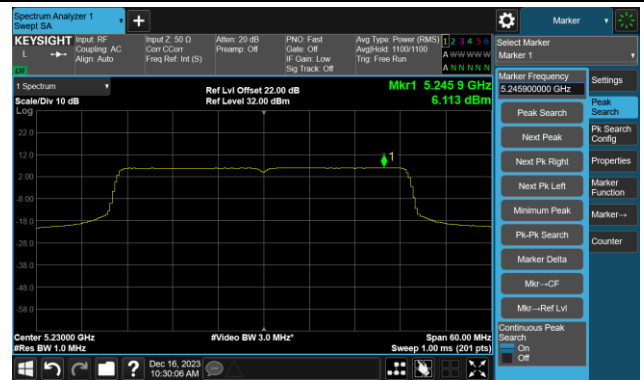

Channel 140 (5700MHz)

Channel 144(5720MHz)

Channel 149 (5745MHz)

Channel 157 (5785MHz)

Channel 165 (5825MHz)

802.11ax-HE40 Power Spectral Density- Ant 1

Channel 38 (5190MHz)

Channel 46 (5230MHz)