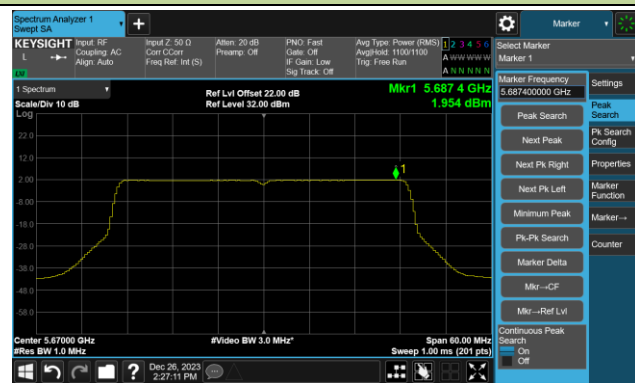

Channel 54 (5270MHz)

Channel 62 (5310MHz)

Channel 102 (5510MHz)

Channel 110 (5550MHz)

Channel 134 (5670MHz)

Channel 142(5710MHz)

802.11ax-HE40 Power Spectral Density- Ant 1

Channel 151 (5755MHz)

Channel 159 (5795MHz)

802.11ax-HE80 Power Spectral Density- Ant 1

Channel 42 (5210MHz)

Channel 58 (5290MHz)

Channel 106 (5530MHz)

Channel 122 (5610MHz)

Channel 138 (5690MHz)

Channel 155 (5775MHz)