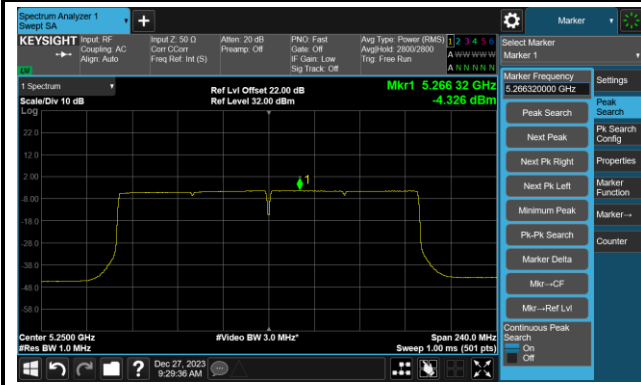

Channel 159 (5795MHz)

802.11ax-HE80 Power Spectral Density- Ant 1

Channel 42 (5210MHz)

Channel 58 (5290MHz)

Channel 106 (5530MHz)

Channel 122 (5610MHz)

Channel 138 (5690MHz)

Channel 155 (5775MHz)

802.11ax-HE160 Power Spectral Density- Ant 1

Channel 50 (5250MHz)

Channel 114 (5570MHz)