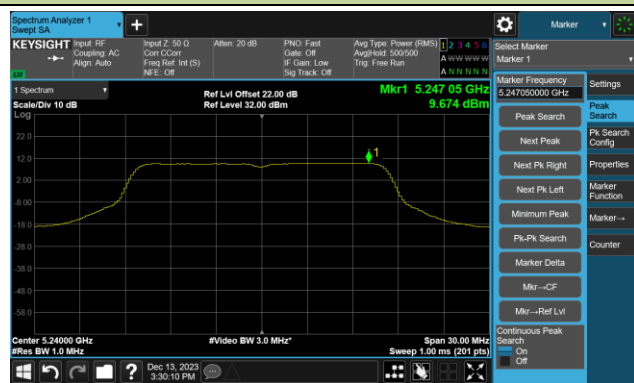

802.11be-EHT80 Power Spectral Density- Ant 0

Channel 42 (5210MHz)

Channel 58 (5290MHz)

Channel 106 (5530MHz)

Channel 122 (5610MHz)

Channel 138 (5690MHz)

Channel 155 (5775MHz)

802.11be-EHT160 Power Spectral Density- Ant 0

Channel 50 (5250MHz)

Channel 114 (5570MHz)

802.11a Power Spectral Density- Ant 1

Channel 36 (5180MHz)

Channel 44 (5220MHz)

Channel 48 (5240MHz)

Channel 52 (5260MHz)

Channel 60 (5300MHz)

Channel 64 (5320MHz)

Channel 100 (5500MHz)

Channel 116 (5580MHz)

802.11a Power Spectral Density- Ant 1

Channel 140 (5700MHz)

Channel 144(5720MHz)

Channel 149 (5745MHz)

Channel 157 (5785MHz)