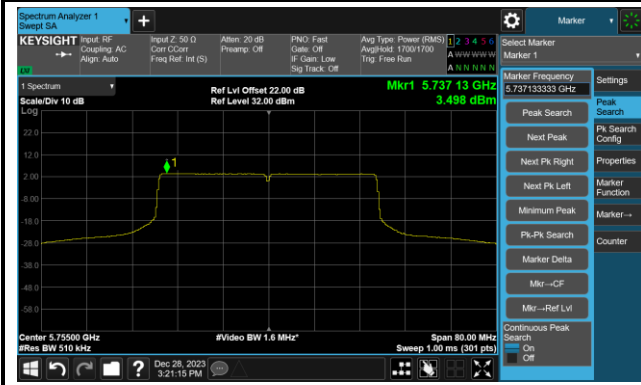

Channel 54 (5270MHz)

Channel 62 (5310MHz)

Channel 102 (5510MHz)

Channel 110 (5550MHz)

Channel 134 (5670MHz)

Channel 142(5710MHz)

802.11ax-HE40 Power Spectral Density- Ant 1

Channel 151 (5755MHz)

Channel 159 (5795MHz)

802.11ax-HE80 Power Spectral Density- Ant 1

Channel 42 (5210MHz)

Channel 58 (5290MHz)

Channel 106 (5530MHz)

Channel 122 (5610MHz)

Channel 138 (5690MHz)

Channel 155 (5775MHz)