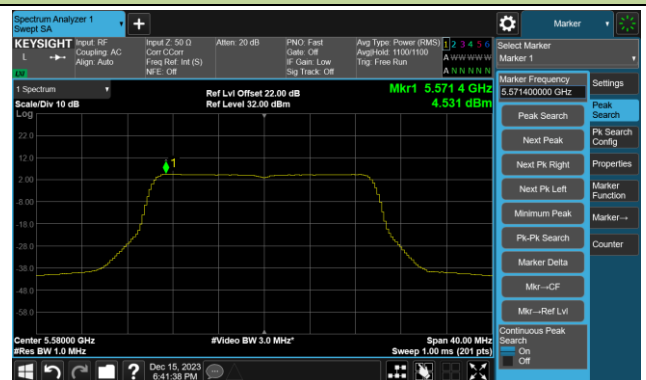

Channel 122 (5610MHz)

Channel 138 (5690MHz)

Channel 155 (5775MHz)

802.11ac-VHT160 Power Spectral Density- Ant 1

Channel 50 (5250MHz)

Channel 114 (5570MHz)

802.11ax-HE20 Power Spectral Density- Ant 1

Channel 36 (5180MHz)

Channel 44 (5220MHz)

Channel 48 (5240MHz)

Channel 52 (5260MHz)

Channel 60 (5300MHz)

Channel 64 (5320MHz)

Channel 100 (5500MHz)

Channel 116 (5580MHz)

802.11ax-HE20 Power Spectral Density- Ant 1

Channel 140 (5700MHz)

Channel 144(5720MHz)

Channel 149 (5745MHz)

Channel 157 (5785MHz)

Channel 165 (5825MHz)

802.11ax-HE40 Power Spectral Density- Ant 1

Channel 38 (5190MHz)

Channel 46 (5230MHz)