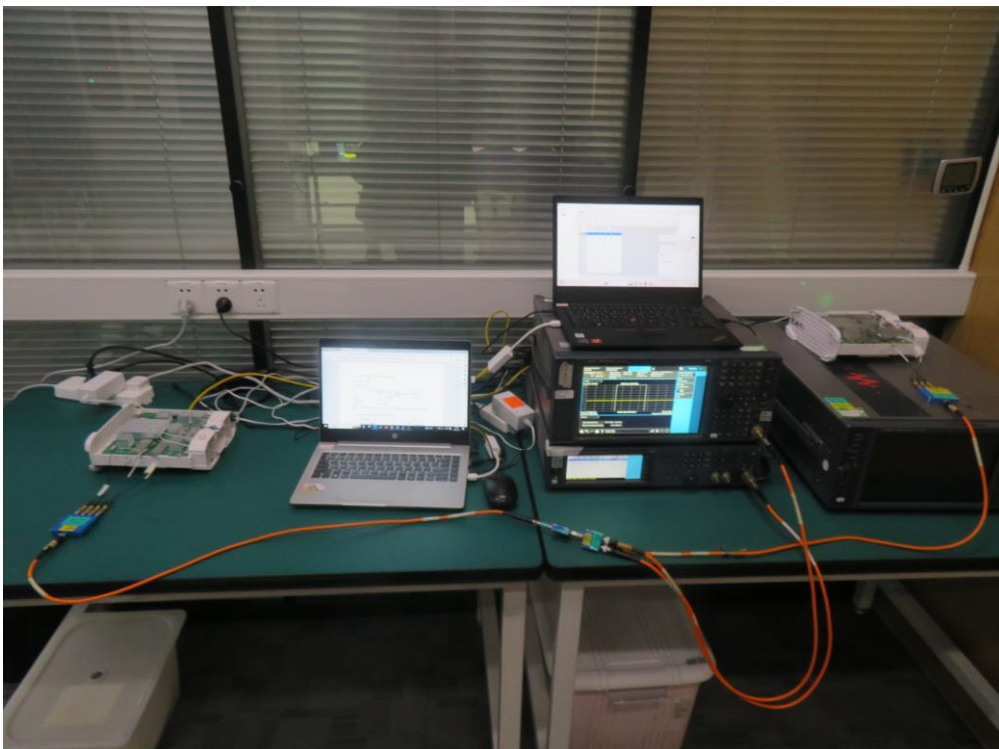

RF Test Setup Photograph

Description: Front View of Conducted Emission Test Setup for Power Port

Description: Side View of Conducted Emission Test Setup for Power Port

Description: Radiated Spurious Emission Test Setup for 9kHz ~ 30MHz

Description: Radiated Spurious Emission Test Setup for 30MHz ~ 1GHz

Description: Radiated Spurious Emission Test Setup for 1GHz ~ 18GHz

Description: Radiated Spurious Emission Test Setup for 18GHz ~ 40GHz

Description: Conducted Test Setup

Description: DFS Test Setup – Master

Description: DFS Test Setup – Mesh

Description: CBP Test Setup