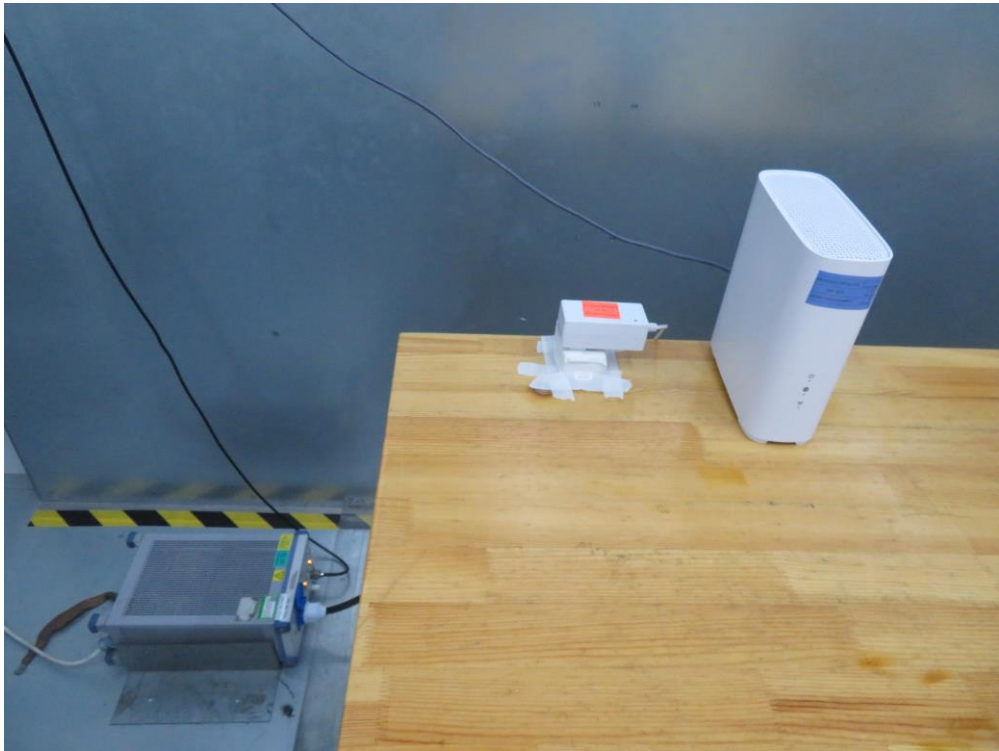

RF Test Setup Photograph

Description: Front View of Conducted Emission Test Setup for Power Port

Description: Side View of Conducted Emission Test Setup for Power Port

Description: Radiated Spurious Emission Test Setup for 9kHz ~ 30MHz

Description: Radiated Spurious Emission Test Setup for 30MHz ~ 1GHz

Description: Radiated Spurious Emission Test Setup for 1GHz ~ 18GHz

Description: Radiated Spurious Emission Test Setup for 18GHz ~ 40GHz

Description: Conducted Test Setup

Description: DFS Test Setup – Master

Description: DFS Test Setup – Mesh

Description: CBP Test Setup