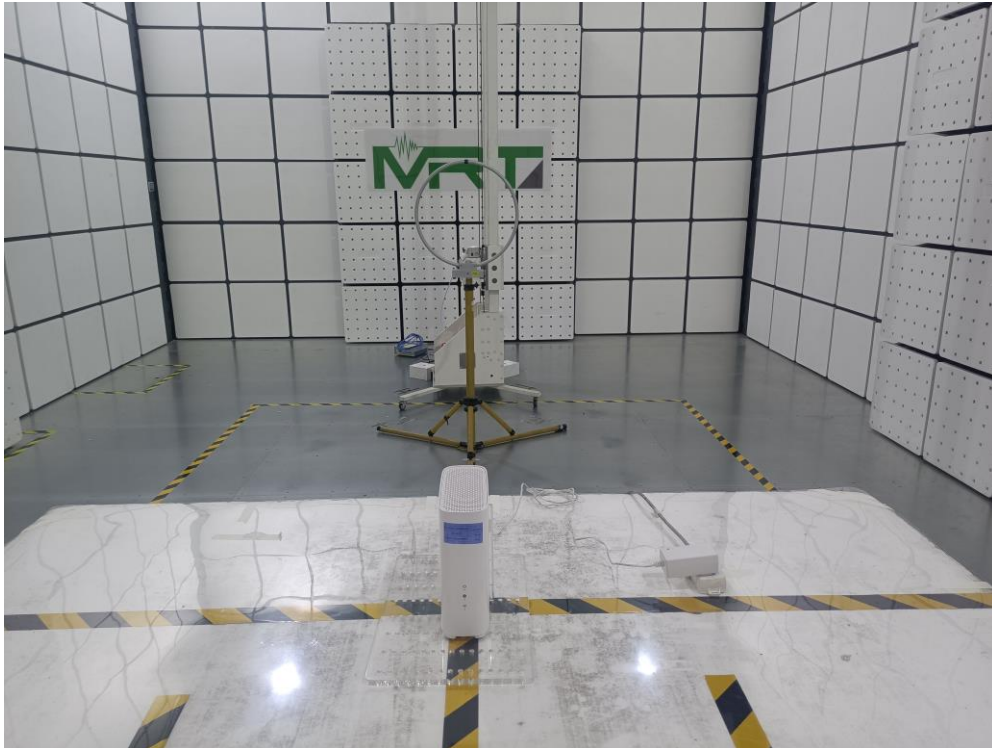

RF Test Setup Photograph

Description: Front View of Conducted Emission Test Setup for Power Port

Description: Side View of Conducted Emission Test Setup for Power Port

Description: Radiated Spurious Emission Test Setup for 9kHz ~ 30MHz

Description: Radiated Spurious Emission Test Setup for 30MHz ~ 1GHz

Description: Radiated Spurious Emission Test Setup for 1GHz ~ 18GHz

Description: Radiated Spurious Emission Test Setup for 18GHz ~ 40GHz