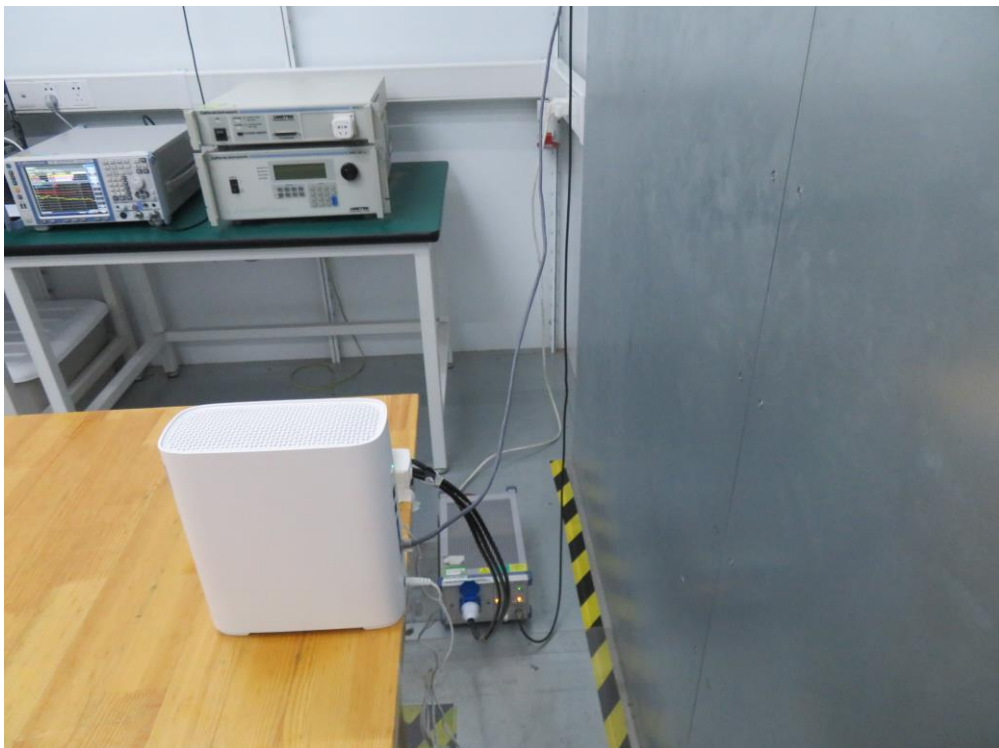

RF Test Setup Photograph

Description: Front View of Conducted Emission Test Setup for Power Port

Description: Side View of Conducted Emission Test Setup for Power Port

Description: Radiated Spurious Emission Test Setup for 9kHz ~ 30MHz

Description: Radiated Spurious Emission Test Setup for 30MHz ~ 1GHz

Description: Radiated Spurious Emission Test Setup for 1GHz ~ 18GHz

Description: Radiated Spurious Emission Test Setup for 18GHz ~ 40GHz