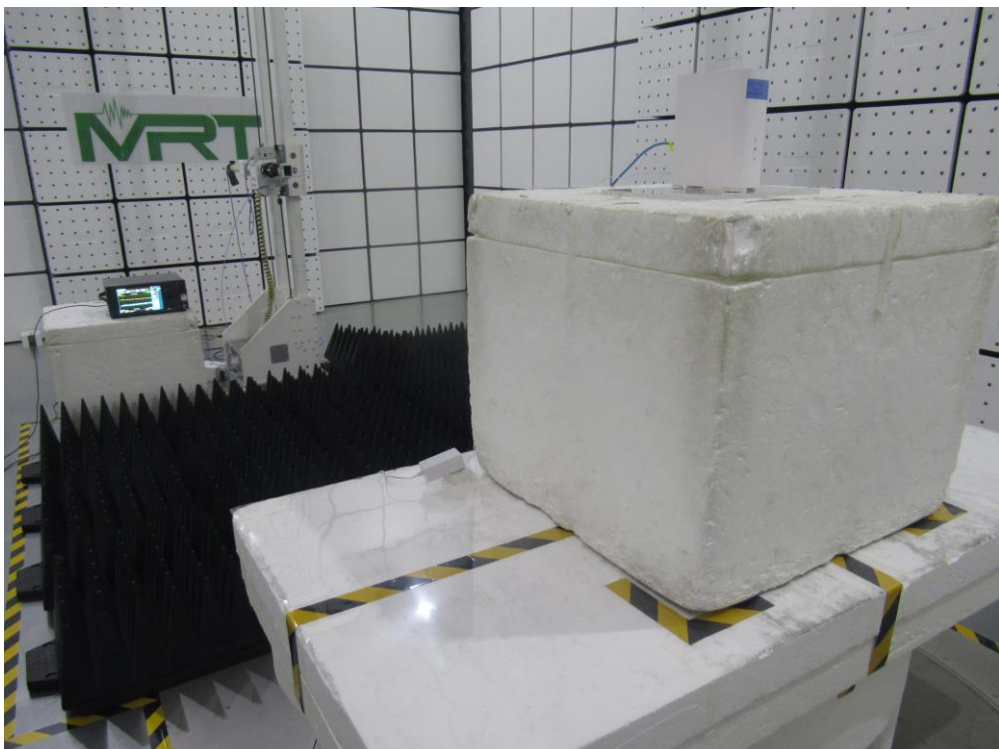

RF Test Setup Photograph

Description: Front View of Conducted Emission Test Setup for Power Port

Description: Side View of Conducted Emission Test Setup for Power Port

Description: Radiated Spurious Emission Test Setup for 9kHz ~ 30MHz

Description: Radiated Spurious Emission Test Setup for 30MHz ~ 1GHz

Description: Radiated Spurious Emission Test Setup for 1GHz ~ 18GHz

Description: Radiated Spurious Emission Test Setup for 18GHz ~ 40GHz