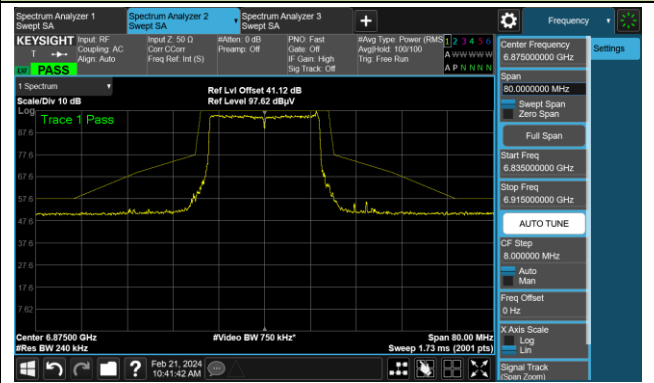

The Mask Data

802.11be-EHT20

Channel 117 (6535MHz)

The Reference Level

The Mask Data

Channel 149 (6955MHz)

The Reference Level

The Mask Data

Channel 181 (6855MHz)

The Reference Level

The Mask Data

802.11be-EHT20

Channel 185 (6875MHz)

The Reference Level

The Mask Data

Channel 189 (6895MHz)

The Reference Level

The Mask Data

Channel 209 (6995MHz)

The Reference Level

The Mask Data

802.11be-EHT20

Channel 229 (7095MHz)

The Reference Level