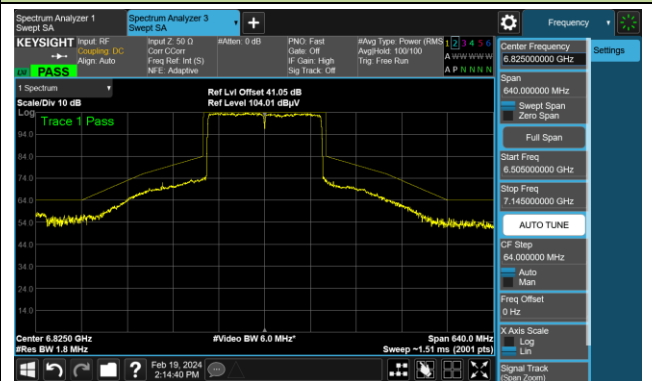

The Mask Data

Channel 47 (6185MHz)

The Reference Level

The Mask Data

Channel 79 (6345MHz)

The Reference Level

The Mask Data

802.11ax-HE160

Channel 111 (6505MHz)

The Reference Level

The Mask Data

Channel 143 (6665MHz)

The Reference Level

The Mask Data

Channel 175 (6825MHz)

The Reference Level

The Mask Data

802.11ax-HE160

Channel 207 (6985MHz)

The Reference Level

The Mask Data

802.11be-EHT20

Channel 1 (5955MHz)

The Reference Level