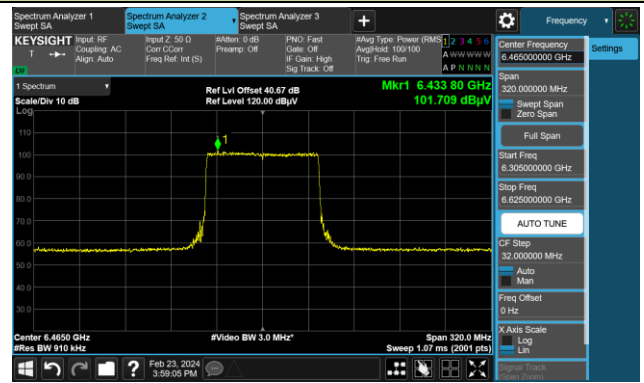

The Reference Level

The Mask Data

802.11ax-HE40

Channel 103 (6465MHz)

The Reference Level

The Mask Data

Channel 119 (6545MHz)

The Reference Level

The Mask Data

Channel 135 (6625MHz)

The Reference Level

The Mask Data

802.11ax-HE80

Channel 151 (6705MHz)

The Reference Level

The Mask Data