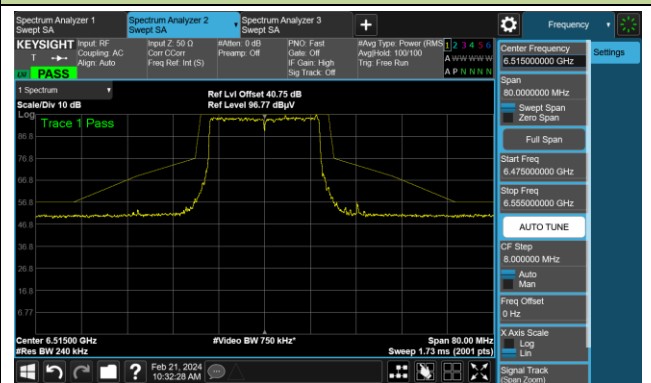

The Mask Data

Channel 49 (6195MHz)

The Reference Level

The Mask Data

Channel 93 (6415MHz)

The Reference Level

The Mask Data

802.11be-EHT20

Channel 97 (6435MHz)

The Reference Level

The Mask Data

Channel 105 (6475MHz)

The Reference Level

The Mask Data

Channel 113 (6515MHz)

The Reference Level

The Mask Data

802.11be-EHT20

Channel 117 (6535MHz)

The Reference Level

The Mask Data

Channel 149 (6955MHz)

The Reference Level

The Mask Data