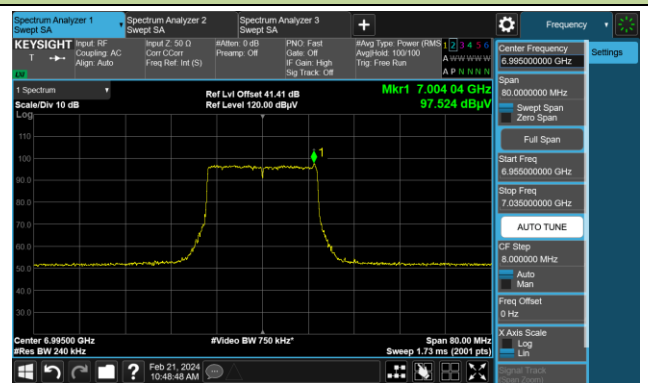

Channel 181 (6855MHz)

The Reference Level

The Mask Data

802.11be-EHT20

Channel 185 (6875MHz)

The Reference Level

The Mask Data

Channel 189 (6895MHz)

The Reference Level

The Mask Data

Channel 209 (6995MHz)

The Reference Level

The Mask Data

802.11be-EHT20

Channel 229 (7095MHz)

The Reference Level

The Mask Data

802.11be-EHT40

Channel 3 (5965MHz)

The Reference Level

The Mask Data

Channel 51 (6205MHz)

The Reference Level

The Mask Data