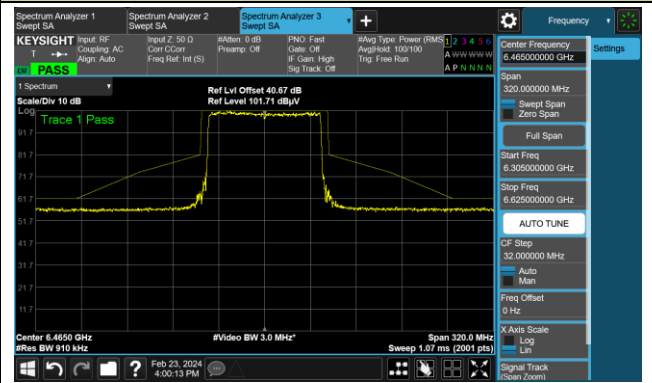

802.11ax-HE80

Channel 7 (5985MHz)

The Reference Level

The Mask Data

Channel 55 (6225MHz)

The Reference Level

The Mask Data

Channel 87 (6385MHz)

The Reference Level

The Mask Data

802.11ax-HE40

Channel 103 (6465MHz)

The Reference Level

The Mask Data

Channel 119 (6545MHz)

The Reference Level

The Mask Data

Channel 135 (6625MHz)

The Reference Level

The Mask Data

802.11ax-HE80

Channel 151 (6705MHz)

The Reference Level

The Mask Data

Channel 167 (6785MHz)

The Reference Level

The Mask Data

Channel 183 (6865MHz)

The Reference Level

The Mask Data

802.11ax-HE80

Channel 199 (6945MHz)