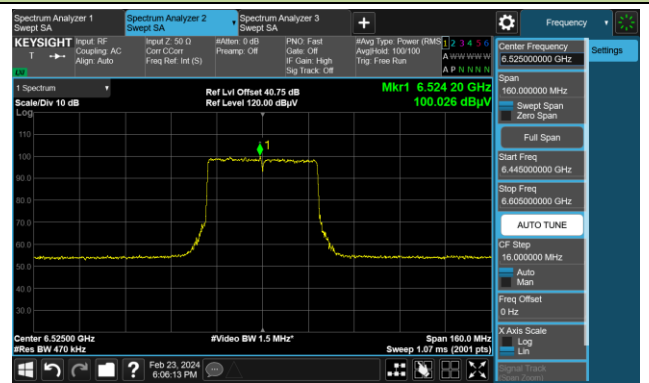

Channel 91 (6405MHz)

The Reference Level

The Mask Data

802.11be-EHT40

Channel 99 (6445MHz)

The Reference Level

The Mask Data

Channel 107 (6485MHz)

The Reference Level

The Mask Data

Channel 115 (6525MHz)

The Reference Level

The Mask Data