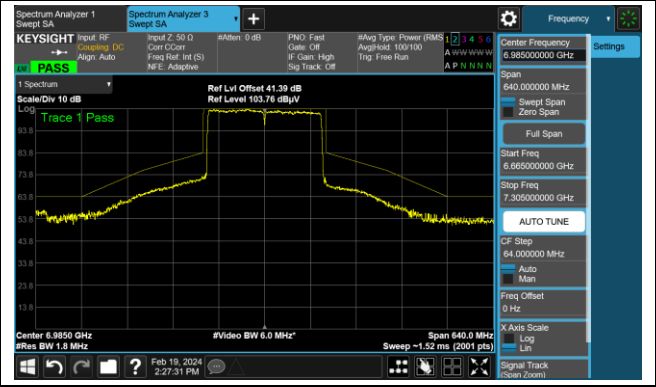

Channel 111 (6505MHz)

The Reference Level

The Mask Data

Channel 143 (6665MHz)

The Reference Level

The Mask Data

Channel 175 (6825MHz)

The Reference Level

The Mask Data

802.11ax-HE160

Channel 207 (6985MHz)

The Reference Level

The Mask Data

802.11be-EHT20

Channel 1 (5955MHz)

The Reference Level

The Mask Data

Channel 49 (6195MHz)

The Reference Level

The Mask Data

Channel 93 (6415MHz)

The Reference Level

The Mask Data

802.11be-EHT20