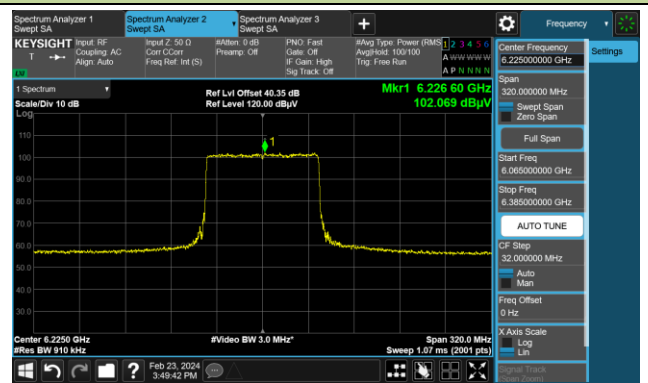

802.11ax-HE80

Channel 7 (5985MHz)

The Reference Level

The Mask Data

Channel 55 (6225MHz)

The Reference Level

The Mask Data

Channel 87 (6385MHz)

The Reference Level

The Mask Data

802.11ax-HE40

Channel 103 (6465MHz)

The Reference Level

The Mask Data

Channel 119 (6545MHz)

The Reference Level

The Mask Data

Channel 135 (6625MHz)

The Reference Level

The Mask Data

802.11ax-HE80

Channel 151 (6705MHz)

The Reference Level

The Mask Data