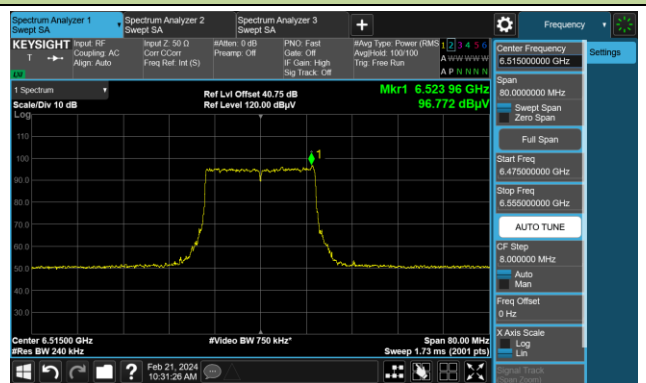

The Mask Data

Channel 49 (6195MHz)

The Reference Level

The Mask Data

Channel 93 (6415MHz)

The Reference Level

The Mask Data

802.11be-EHT20

Channel 97 (6435MHz)

The Reference Level

The Mask Data

Channel 105 (6475MHz)

The Reference Level

The Mask Data

Channel 113 (6515MHz)

The Reference Level

The Mask Data

802.11be-EHT20

Channel 117 (6535MHz)

The Reference Level

The Mask Data

Channel 149 (6955MHz)

The Reference Level

The Mask Data