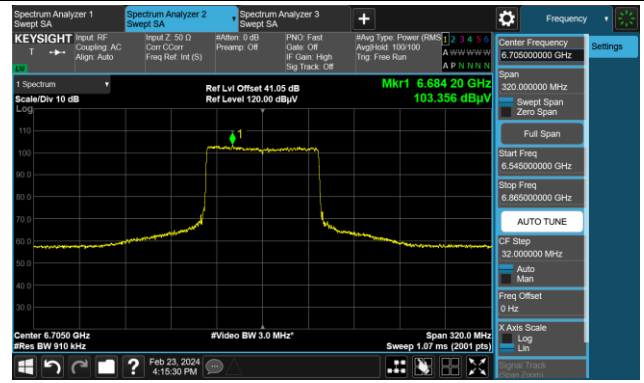

The Mask Data

Channel 135 (6625MHz)

The Reference Level

The Mask Data

802.11ax-HE80

Channel 151 (6705MHz)

The Reference Level

The Mask Data

Channel 167 (6785MHz)

The Reference Level

The Mask Data

Channel 183 (6865MHz)

The Reference Level

The Mask Data

802.11ax-HE80

Channel 199 (6945MHz)

The Reference Level

The Mask Data

Channel 215 (7025MHz)

The Reference Level

The Mask Data

802.11ax-HE160

Channel 15 (6025MHz)

The Reference Level