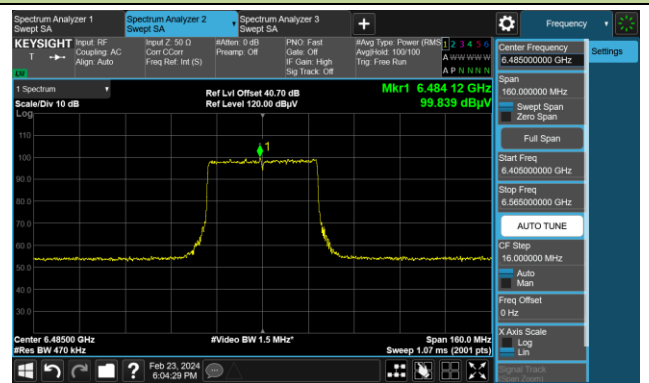

Channel 91 (6405MHz)

The Reference Level

The Mask Data

802.11be-EHT40

Channel 99 (6445MHz)

The Reference Level

The Mask Data

Channel 107 (6485MHz)

The Reference Level

The Mask Data

Channel 115 (6525MHz)

The Reference Level

The Mask Data