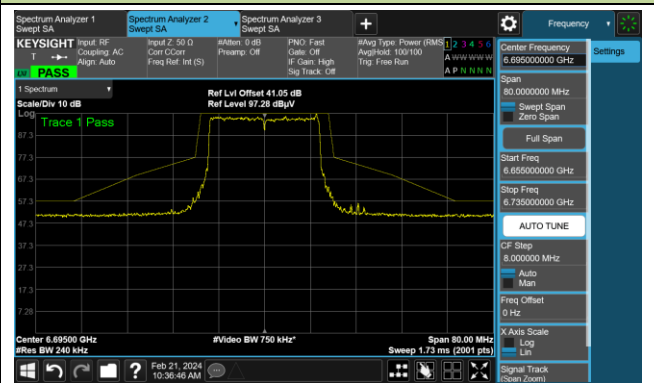

Channel 97 (6435MHz)

The Reference Level

The Mask Data

Channel 105 (6475MHz)

The Reference Level

The Mask Data

Channel 113 (6515MHz)

The Reference Level

The Mask Data

802.11be-EHT20

Channel 117 (6535MHz)

The Reference Level

The Mask Data

Channel 149 (6955MHz)

The Reference Level

The Mask Data

Channel 181 (6855MHz)

The Reference Level

The Mask Data

802.11be-EHT20

Channel 185 (6875MHz)

The Reference Level

The Mask Data

Channel 189 (6895MHz)