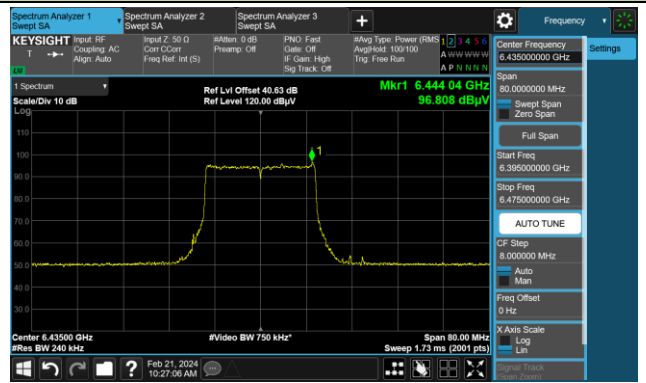

The Mask Data

802.11ax-HE160

Channel 207 (6985MHz)

The Reference Level

The Mask Data

802.11be-EHT20

Channel 1 (5955MHz)

The Reference Level

The Mask Data

Channel 49 (6195MHz)

The Reference Level

The Mask Data

Channel 93 (6415MHz)

The Reference Level

The Mask Data

802.11be-EHT20

Channel 97 (6435MHz)

The Reference Level

The Mask Data

Channel 105 (6475MHz)

The Reference Level

The Mask Data

Channel 113 (6515MHz)

The Reference Level