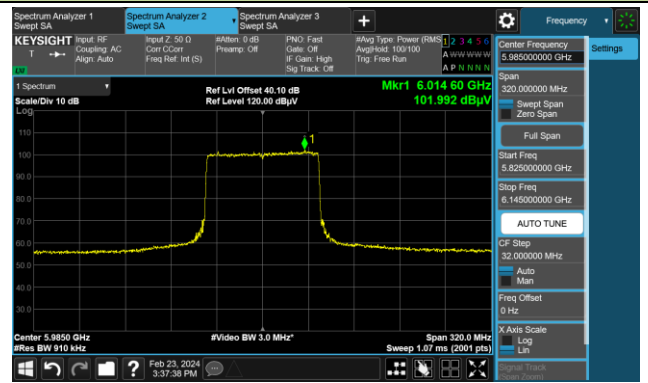

802.11ax-HE80

Channel 7 (5985MHz)

The Reference Level

The Mask Data

Channel 55 (6225MHz)

The Reference Level

The Mask Data

Channel 87 (6385MHz)

The Reference Level

The Mask Data

802.11ax-HE40

Channel 103 (6465MHz)

The Reference Level

The Mask Data

Channel 119 (6545MHz)

The Reference Level