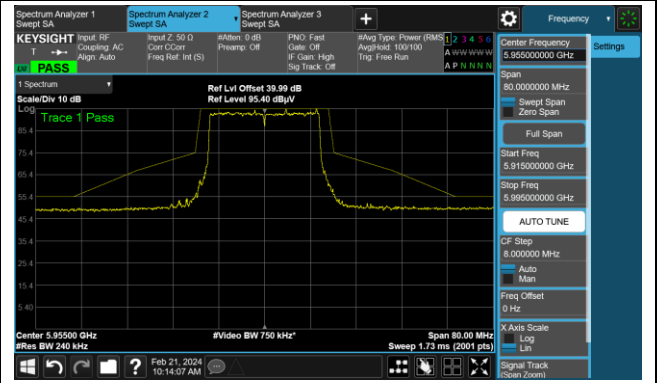

The Mask Data

802.11ax-HE160

Channel 207 (6985MHz)

The Reference Level

The Mask Data

802.11be-EHT20

Channel 1 (5955MHz)

The Reference Level

The Mask Data

Channel 49 (6195MHz)

The Reference Level

The Mask Data

Channel 93 (6415MHz)

The Reference Level

The Mask Data

802.11be-EHT20