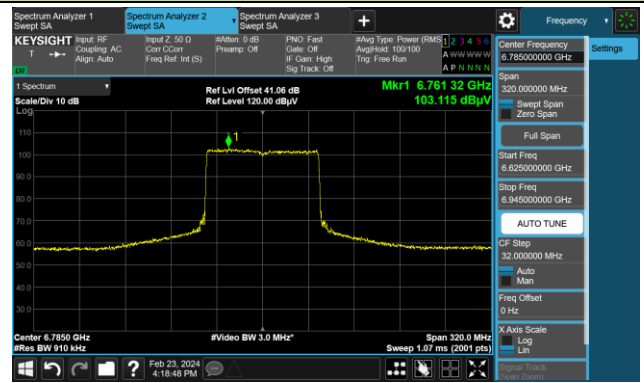

The Mask Data

Channel 135 (6625MHz)

The Reference Level

The Mask Data

802.11ax-HE80

Channel 151 (6705MHz)

The Reference Level

The Mask Data

Channel 167 (6785MHz)

The Reference Level

The Mask Data

Channel 183 (6865MHz)

The Reference Level

The Mask Data

802.11ax-HE80

Channel 199 (6945MHz)

The Reference Level

The Mask Data

Channel 215 (7025MHz)

The Reference Level

The Mask Data

802.11ax-HE160

Channel 15 (6025MHz)

The Reference Level