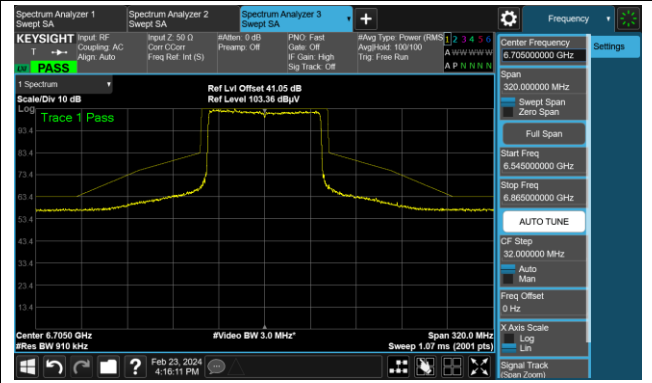

The Mask Data

Channel 135 (6625MHz)

The Reference Level

The Mask Data

802.11ax-HE80

Channel 151 (6705MHz)

The Reference Level

The Mask Data

Channel 167 (6785MHz)

The Reference Level

The Mask Data

Channel 183 (6865MHz)

The Reference Level

The Mask Data

802.11ax-HE80

Channel 199 (6945MHz)

The Reference Level

The Mask Data

Channel 215 (7025MHz)

The Reference Level

The Mask Data

802.11ax-HE160

Channel 15 (6025MHz)

The Reference Level