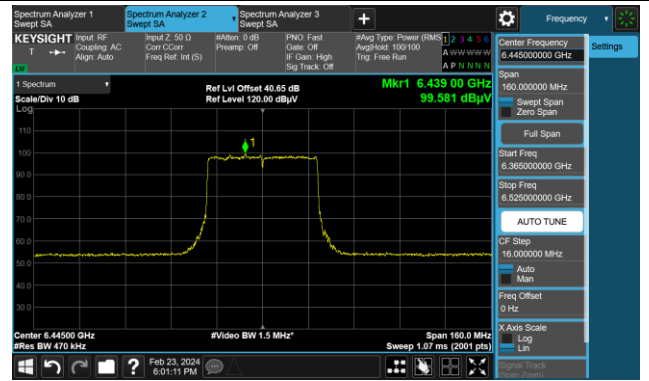

Channel 91 (6405MHz)

The Reference Level

The Mask Data

802.11be-EHT40

Channel 99 (6445MHz)

The Reference Level

The Mask Data

Channel 107 (6485MHz)

The Reference Level

The Mask Data

Channel 115 (6525MHz)

The Reference Level

The Mask Data