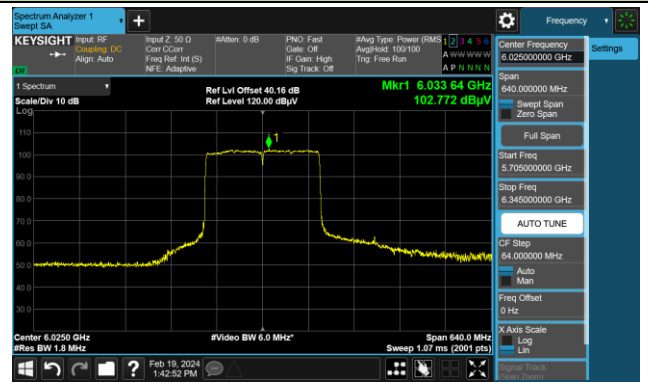

Channel 167 (6785MHz)

The Reference Level

The Mask Data

Channel 183 (6865MHz)

The Reference Level

The Mask Data

802.11ax-HE80

Channel 199 (6945MHz)

The Reference Level

The Mask Data

Channel 215 (7025MHz)

The Reference Level

The Mask Data

802.11ax-HE160

Channel 15 (6025MHz)

The Reference Level

The Mask Data

Channel 47 (6185MHz)

The Reference Level

The Mask Data

Channel 79 (6345MHz)

The Reference Level

The Mask Data

802.11ax-HE160