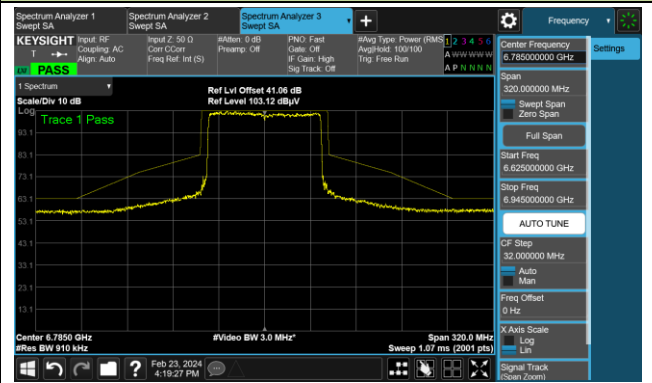

The Reference Level

The Mask Data

802.11ax-HE40

Channel 103 (6465MHz)

The Reference Level

The Mask Data

Channel 119 (6545MHz)

The Reference Level

The Mask Data

Channel 135 (6625MHz)

The Reference Level

The Mask Data

802.11ax-HE80

Channel 151 (6705MHz)

The Reference Level

The Mask Data

Channel 167 (6785MHz)

The Reference Level

The Mask Data

Channel 183 (6865MHz)

The Reference Level

The Mask Data

802.11ax-HE80

Channel 199 (6945MHz)

The Reference Level

The Mask Data

Channel 215 (7025MHz)

The Reference Level

The Mask Data

802.11ax-HE160

Channel 15 (6025MHz)

The Reference Level