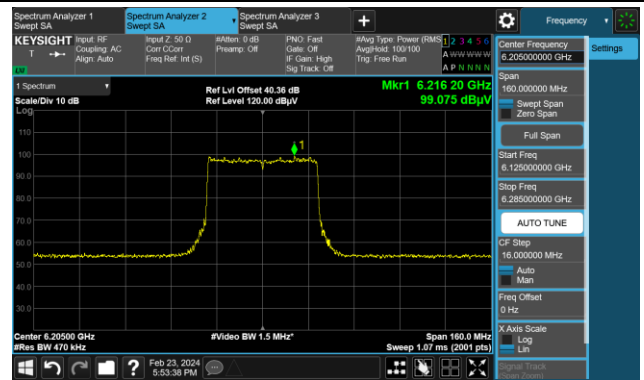

The Reference Level

The Mask Data

Channel 209 (6995MHz)

The Reference Level

The Mask Data

802.11be-EHT20

Channel 229 (7095MHz)

The Reference Level

The Mask Data

802.11be-EHT40

Channel 3 (5965MHz)

The Reference Level

The Mask Data

Channel 51 (6205MHz)

The Reference Level

The Mask Data

Channel 91 (6405MHz)

The Reference Level

The Mask Data

802.11be-EHT40

Channel 99 (6445MHz)

The Reference Level

The Mask Data

Channel 107 (6485MHz)