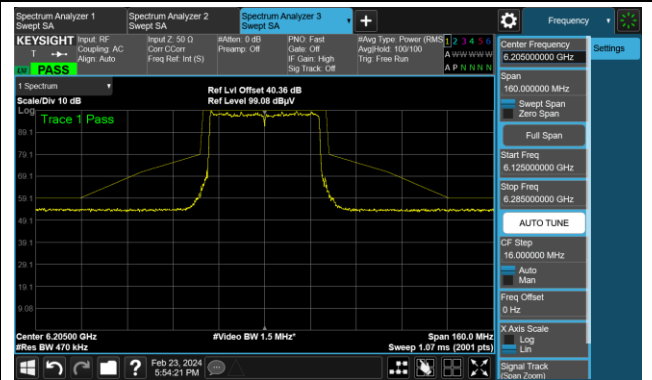

The Reference Level

The Mask Data

Channel 209 (6995MHz)

The Reference Level

The Mask Data

802.11be-EHT20

Channel 229 (7095MHz)

The Reference Level

The Mask Data

802.11be-EHT40

Channel 3 (5965MHz)

The Reference Level

The Mask Data

Channel 51 (6205MHz)

The Reference Level

The Mask Data

Channel 91 (6405MHz)

The Reference Level

The Mask Data

802.11be-EHT40

Channel 99 (6445MHz)

The Reference Level

The Mask Data

Channel 107 (6485MHz)

The Reference Level

The Mask Data

Channel 115 (6525MHz)

The Reference Level

The Mask Data