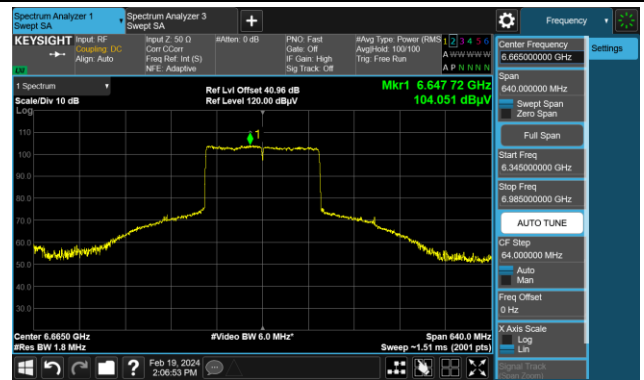

Channel 111 (6505MHz)

The Reference Level

The Mask Data

Channel 143 (6665MHz)

The Reference Level

The Mask Data

Channel 175 (6825MHz)

The Reference Level

The Mask Data

802.11ax-HE160

Channel 207 (6985MHz)

The Reference Level

The Mask Data

802.11be-EHT20

Channel 1 (5955MHz)

The Reference Level