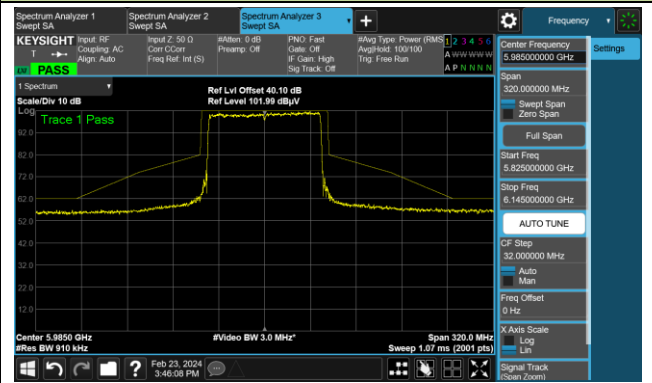

802.11ax-HE80

Channel 7 (5985MHz)

The Reference Level

The Mask Data

Channel 55 (6225MHz)

The Reference Level

The Mask Data

Channel 87 (6385MHz)

The Reference Level

The Mask Data

802.11ax-HE40

Channel 103 (6465MHz)

The Reference Level

The Mask Data

Channel 119 (6545MHz)

The Reference Level

The Mask Data

Channel 135 (6625MHz)

The Reference Level

The Mask Data

802.11ax-HE80

Channel 151 (6705MHz)

The Reference Level

The Mask Data