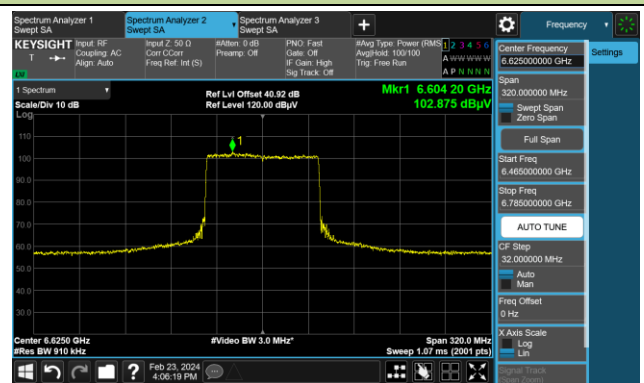

The Reference Level

The Mask Data

802.11ax-HE40

Channel 103 (6465MHz)

The Reference Level

The Mask Data

Channel 119 (6545MHz)

The Reference Level

The Mask Data

Channel 135 (6625MHz)

The Reference Level

The Mask Data

802.11ax-HE80

Channel 151 (6705MHz)

The Reference Level

The Mask Data