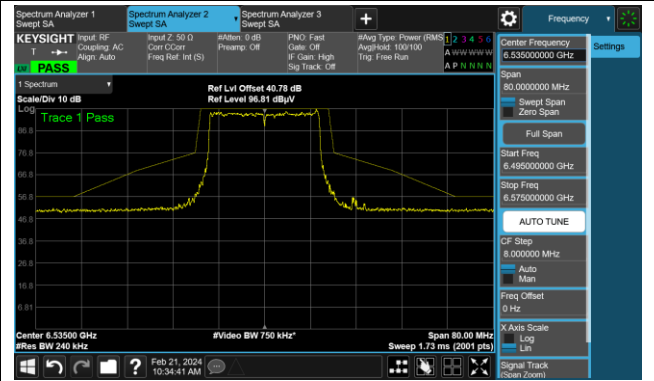

Channel 97 (6435MHz)

The Reference Level

The Mask Data

Channel 105 (6475MHz)

The Reference Level

The Mask Data

Channel 113 (6515MHz)

The Reference Level

The Mask Data

802.11be-EHT20

Channel 117 (6535MHz)

The Reference Level

The Mask Data

Channel 149 (6955MHz)

The Reference Level

The Mask Data

Channel 181 (6855MHz)

The Reference Level

The Mask Data

802.11be-EHT20

Channel 185 (6875MHz)

The Reference Level

The Mask Data

Channel 189 (6895MHz)