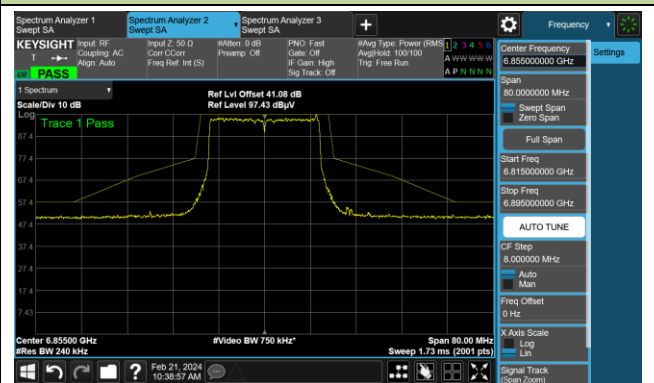

Channel 97 (6435MHz)

The Reference Level

The Mask Data

Channel 105 (6475MHz)

The Reference Level

The Mask Data

Channel 113 (6515MHz)

The Reference Level

The Mask Data

802.11be-EHT20

Channel 117 (6535MHz)

The Reference Level

The Mask Data

Channel 149 (6955MHz)

The Reference Level

The Mask Data

Channel 181 (6855MHz)

The Reference Level

The Mask Data

802.11be-EHT20

Channel 185 (6875MHz)

The Reference Level

The Mask Data

Channel 189 (6895MHz)