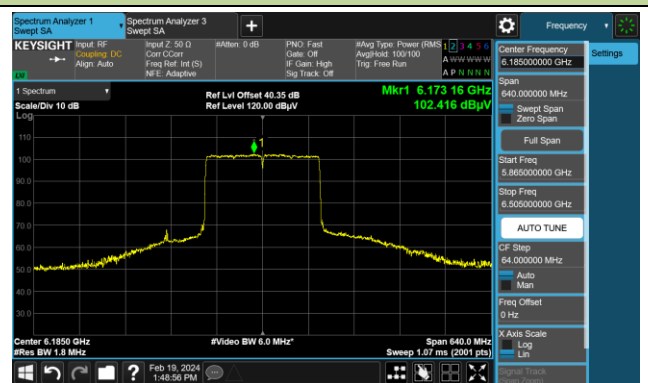

Channel 167 (6785MHz)

The Reference Level

The Mask Data

Channel 183 (6865MHz)

The Reference Level

The Mask Data

802.11ax-HE80

Channel 199 (6945MHz)

The Reference Level

The Mask Data

Channel 215 (7025MHz)

The Reference Level

The Mask Data

802.11ax-HE160

Channel 15 (6025MHz)

The Reference Level

The Mask Data

Channel 47 (6185MHz)

The Reference Level

The Mask Data

Channel 79 (6345MHz)

The Reference Level

The Mask Data

802.11ax-HE160