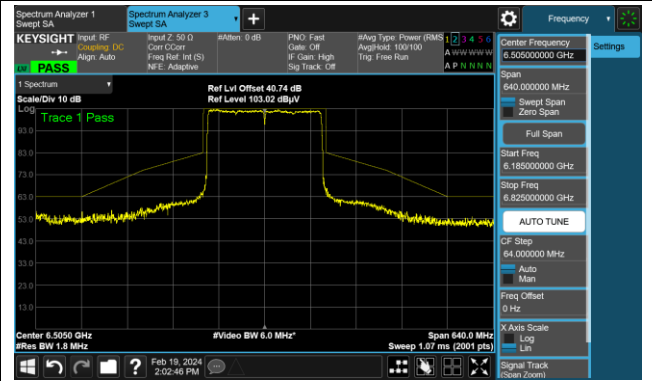

The Reference Level

The Mask Data

Channel 215 (7025MHz)

The Reference Level

The Mask Data

802.11ax-HE160

Channel 15 (6025MHz)

The Reference Level

The Mask Data

Channel 47 (6185MHz)

The Reference Level

The Mask Data

Channel 79 (6345MHz)

The Reference Level

The Mask Data

802.11ax-HE160

Channel 111 (6505MHz)

The Reference Level

The Mask Data

Channel 143 (6665MHz)

The Reference Level

The Mask Data

Channel 175 (6825MHz)

The Reference Level