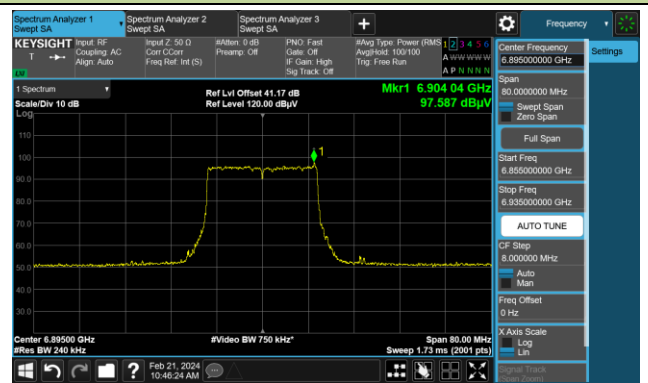

The Mask Data

802.11be-EHT20

Channel 117 (6535MHz)

The Reference Level

The Mask Data

Channel 149 (6955MHz)

The Reference Level

The Mask Data

Channel 181 (6855MHz)

The Reference Level

The Mask Data

802.11be-EHT20

Channel 185 (6875MHz)

The Reference Level

The Mask Data

Channel 189 (6895MHz)

The Reference Level

The Mask Data

Channel 209 (6995MHz)

The Reference Level

The Mask Data

802.11be-EHT20

Channel 229 (7095MHz)

The Reference Level