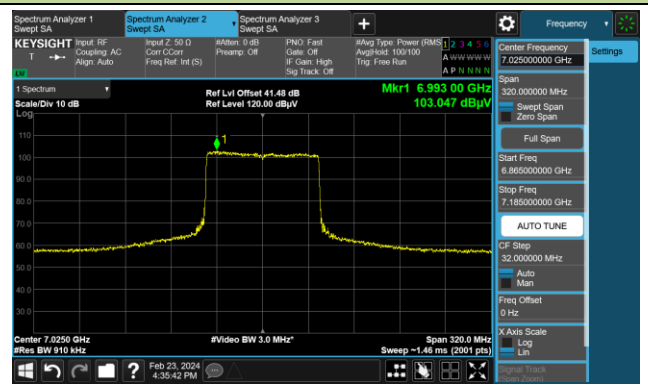

Channel 167 (6785MHz)

The Reference Level

The Mask Data

Channel 183 (6865MHz)

The Reference Level

The Mask Data

802.11ax-HE80

Channel 199 (6945MHz)

The Reference Level

The Mask Data

Channel 215 (7025MHz)

The Reference Level

The Mask Data

802.11ax-HE160

Channel 15 (6025MHz)

The Reference Level

The Mask Data

Channel 47 (6185MHz)

The Reference Level

The Mask Data

Channel 79 (6345MHz)

The Reference Level

The Mask Data

802.11ax-HE160