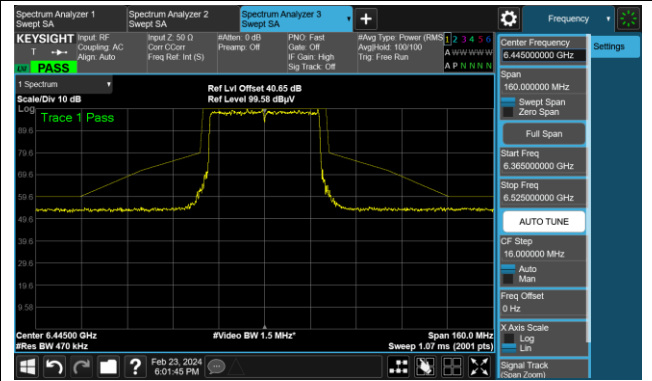

Channel 91 (6405MHz)

The Reference Level

The Mask Data

802.11be-EHT40

Channel 99 (6445MHz)

The Reference Level

The Mask Data

Channel 107 (6485MHz)

The Reference Level

The Mask Data

Channel 115 (6525MHz)

The Reference Level

The Mask Data