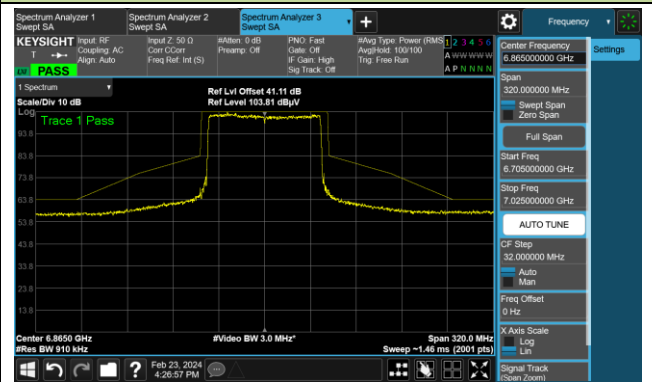

The Mask Data

Channel 135 (6625MHz)

The Reference Level

The Mask Data

802.11ax-HE80

Channel 151 (6705MHz)

The Reference Level

The Mask Data

Channel 167 (6785MHz)

The Reference Level

The Mask Data

Channel 183 (6865MHz)

The Reference Level

The Mask Data

802.11ax-HE80

Channel 199 (6945MHz)

The Reference Level

The Mask Data

Channel 215 (7025MHz)

The Reference Level

The Mask Data

802.11ax-HE160

Channel 15 (6025MHz)

The Reference Level

The Mask Data

Channel 47 (6185MHz)

The Reference Level

The Mask Data

Channel 79 (6345MHz)

The Reference Level

The Mask Data

802.11ax-HE160