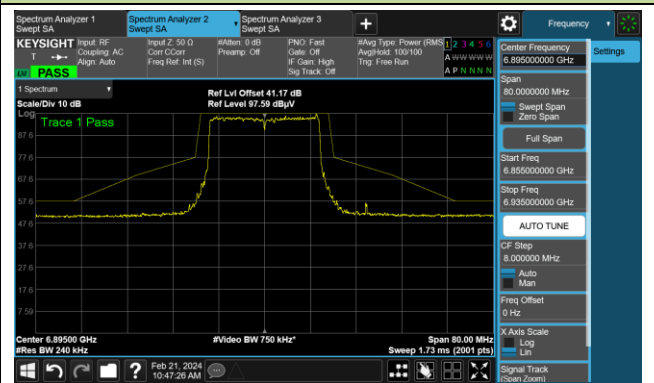

The Mask Data

802.11be-EHT20

Channel 117 (6535MHz)

The Reference Level

The Mask Data

Channel 149 (6955MHz)

The Reference Level

The Mask Data

Channel 181 (6855MHz)

The Reference Level

The Mask Data

802.11be-EHT20

Channel 185 (6875MHz)

The Reference Level

The Mask Data

Channel 189 (6895MHz)

The Reference Level

The Mask Data

Channel 209 (6995MHz)

The Reference Level

The Mask Data

802.11be-EHT20

Channel 229 (7095MHz)

The Reference Level