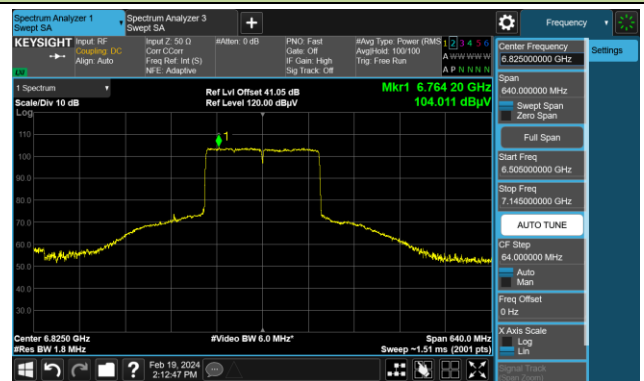

Channel 111 (6505MHz)

The Reference Level

The Mask Data

Channel 143 (6665MHz)

The Reference Level

The Mask Data

Channel 175 (6825MHz)

The Reference Level

The Mask Data

802.11ax-HE160

Channel 207 (6985MHz)

The Reference Level

The Mask Data

802.11be-EHT20

Channel 1 (5955MHz)

The Reference Level