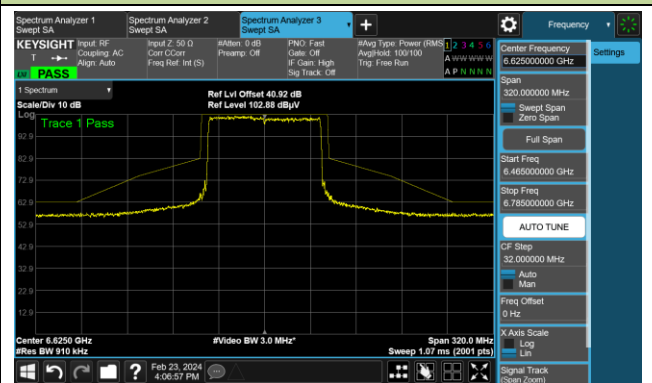

The Mask Data

Channel 135 (6625MHz)

The Reference Level

The Mask Data

802.11ax-HE80

Channel 151 (6705MHz)

The Reference Level

The Mask Data

Channel 167 (6785MHz)

The Reference Level

The Mask Data

Channel 183 (6865MHz)

The Reference Level

The Mask Data

802.11ax-HE80

Channel 199 (6945MHz)

The Reference Level

The Mask Data

Channel 215 (7025MHz)

The Reference Level

The Mask Data

802.11ax-HE160

Channel 15 (6025MHz)

The Reference Level