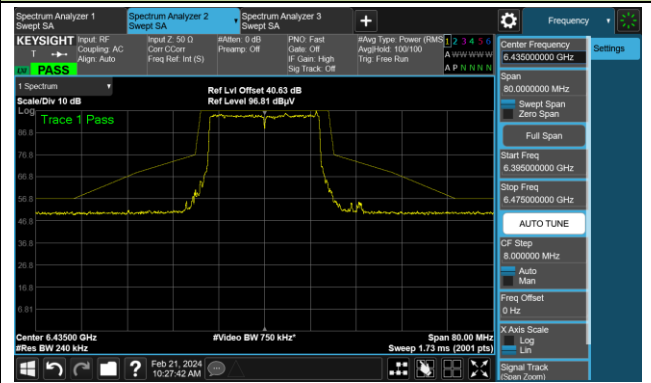

The Mask Data

802.11ax-HE160

Channel 207 (6985MHz)

The Reference Level

The Mask Data

802.11be-EHT20

Channel 1 (5955MHz)

The Reference Level

The Mask Data

Channel 49 (6195MHz)

The Reference Level

The Mask Data

Channel 93 (6415MHz)

The Reference Level

The Mask Data

802.11be-EHT20

Channel 97 (6435MHz)

The Reference Level

The Mask Data

Channel 105 (6475MHz)

The Reference Level

The Mask Data

Channel 113 (6515MHz)

The Reference Level