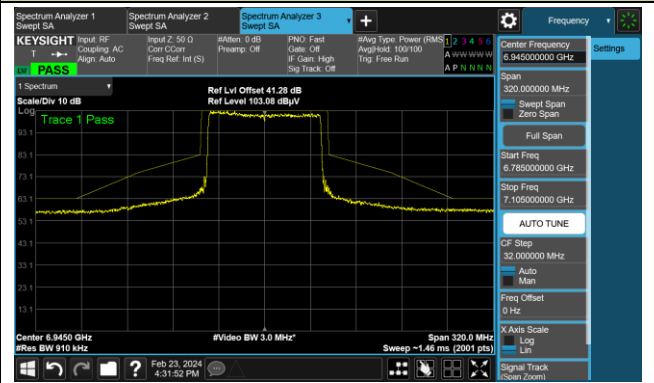

The Mask Data

Channel 135 (6625MHz)

The Reference Level

The Mask Data

802.11ax-HE80

Channel 151 (6705MHz)

The Reference Level

The Mask Data

Channel 167 (6785MHz)

The Reference Level

The Mask Data

Channel 183 (6865MHz)

The Reference Level

The Mask Data

802.11ax-HE80

Channel 199 (6945MHz)

The Reference Level

The Mask Data

Channel 215 (7025MHz)

The Reference Level

The Mask Data

802.11ax-HE160

Channel 15 (6025MHz)

The Reference Level