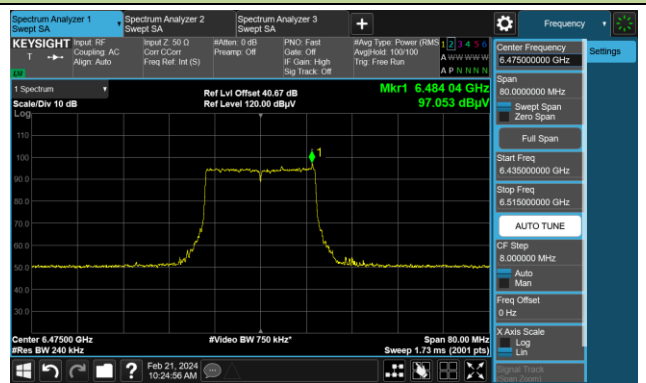

The Mask Data

Channel 49 (6195MHz)

The Reference Level

The Mask Data

Channel 93 (6415MHz)

The Reference Level

The Mask Data

802.11be-EHT20

Channel 97 (6435MHz)

The Reference Level

The Mask Data

Channel 105 (6475MHz)

The Reference Level

The Mask Data

Channel 113 (6515MHz)

The Reference Level

The Mask Data

802.11be-EHT20

Channel 117 (6535MHz)

The Reference Level

The Mask Data

Channel 149 (6955MHz)

The Reference Level

The Mask Data