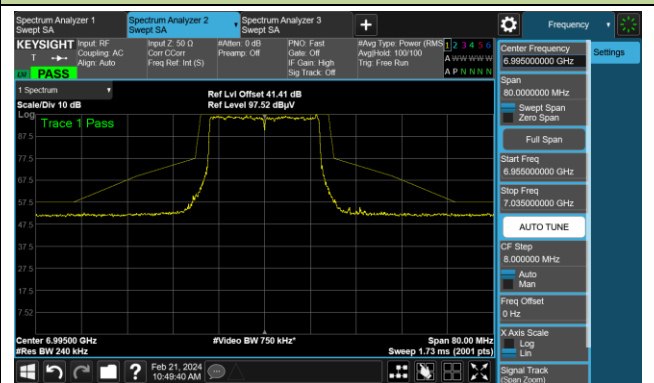

Channel 181 (6855MHz)

The Reference Level

The Mask Data

802.11be-EHT20

Channel 185 (6875MHz)

The Reference Level

The Mask Data

Channel 189 (6895MHz)

The Reference Level

The Mask Data

Channel 209 (6995MHz)

The Reference Level

The Mask Data

802.11be-EHT20

Channel 229 (7095MHz)

The Reference Level

The Mask Data

802.11be-EHT40

Channel 3 (5965MHz)

The Reference Level

The Mask Data

Channel 51 (6205MHz)

The Reference Level

The Mask Data