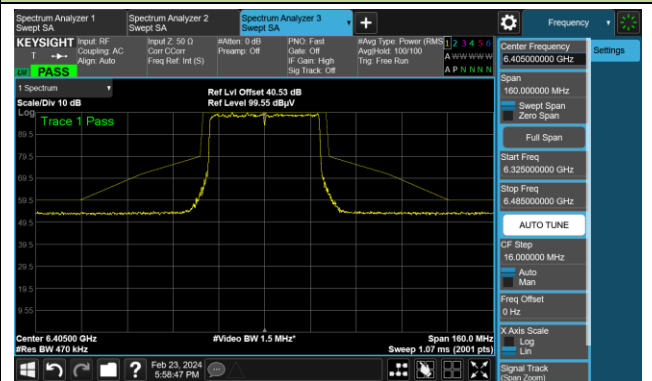

The Reference Level

The Mask Data

Channel 209 (6995MHz)

The Reference Level

The Mask Data

802.11be-EHT20

Channel 229 (7095MHz)

The Reference Level

The Mask Data

802.11be-EHT40

Channel 3 (5965MHz)

The Reference Level

The Mask Data

Channel 51 (6205MHz)

The Reference Level

The Mask Data

Channel 91 (6405MHz)

The Reference Level

The Mask Data

802.11be-EHT40

Channel 99 (6445MHz)

The Reference Level

The Mask Data

Channel 107 (6485MHz)