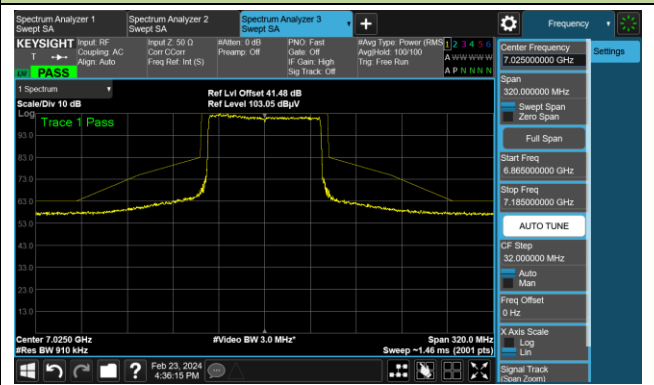

Channel 167 (6785MHz)

The Reference Level

The Mask Data

Channel 183 (6865MHz)

The Reference Level

The Mask Data

802.11ax-HE80

Channel 199 (6945MHz)

The Reference Level

The Mask Data

Channel 215 (7025MHz)

The Reference Level

The Mask Data

802.11ax-HE160

Channel 15 (6025MHz)

The Reference Level

The Mask Data

Channel 47 (6185MHz)

The Reference Level

The Mask Data

Channel 79 (6345MHz)

The Reference Level

The Mask Data

802.11ax-HE160