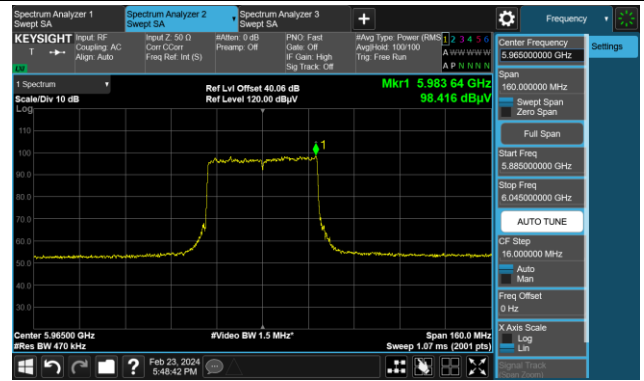

802.11be-EHT40

Channel 3 (5965MHz)

The Reference Level