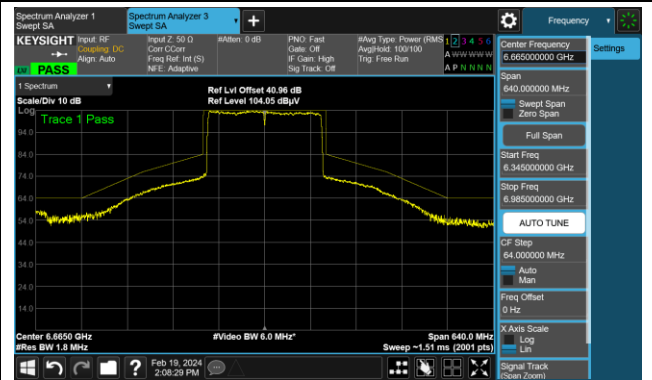

The Mask Data

Channel 47 (6185MHz)

The Reference Level

The Mask Data

Channel 79 (6345MHz)

The Reference Level

The Mask Data

802.11ax-HE160

Channel 111 (6505MHz)

The Reference Level

The Mask Data

Channel 143 (6665MHz)

The Reference Level

The Mask Data

Channel 175 (6825MHz)

The Reference Level

The Mask Data

802.11ax-HE160

Channel 207 (6985MHz)

The Reference Level

The Mask Data

802.11be-EHT20

Channel 1 (5955MHz)

The Reference Level