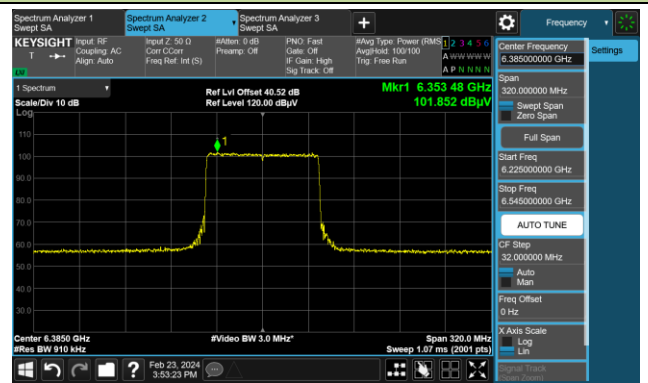

802.11ax-HE80

Channel 7 (5985MHz)

The Reference Level

The Mask Data

Channel 55 (6225MHz)

The Reference Level

The Mask Data

Channel 87 (6385MHz)

The Reference Level

The Mask Data

802.11ax-HE40

Channel 103 (6465MHz)

The Reference Level

The Mask Data

Channel 119 (6545MHz)

The Reference Level