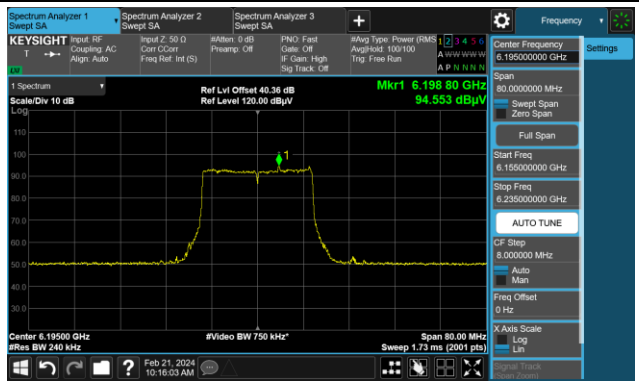

The Mask Data

802.11ax-HE160

Channel 207 (6985MHz)

The Reference Level

The Mask Data

802.11be-EHT20

Channel 1 (5955MHz)

The Reference Level

The Mask Data

Channel 49 (6195MHz)

The Reference Level

The Mask Data

Channel 93 (6415MHz)

The Reference Level

The Mask Data

802.11be-EHT20