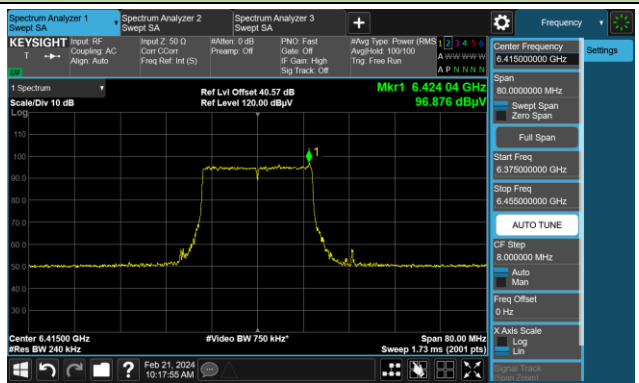

The Mask Data

802.11ax-HE160

Channel 207 (6985MHz)

The Reference Level

The Mask Data

802.11be-EHT20

Channel 1 (5955MHz)

The Reference Level

The Mask Data

Channel 49 (6195MHz)

The Reference Level

The Mask Data

Channel 93 (6415MHz)

The Reference Level

The Mask Data

802.11be-EHT20

Channel 97 (6435MHz)

The Reference Level

The Mask Data

Channel 105 (6475MHz)

The Reference Level

The Mask Data

Channel 113 (6515MHz)

The Reference Level