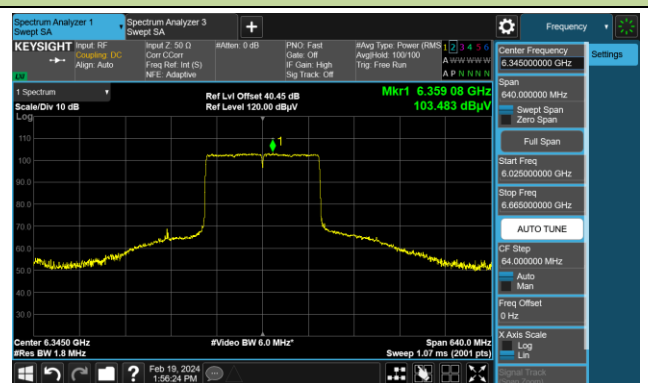

The Reference Level

The Mask Data

Channel 215 (7025MHz)

The Reference Level

The Mask Data

802.11ax-HE160

Channel 15 (6025MHz)

The Reference Level

The Mask Data

Channel 47 (6185MHz)

The Reference Level

The Mask Data

Channel 79 (6345MHz)

The Reference Level

The Mask Data

802.11ax-HE160

Channel 111 (6505MHz)

The Reference Level

The Mask Data

Channel 143 (6665MHz)

The Reference Level

The Mask Data

Channel 175 (6825MHz)

The Reference Level