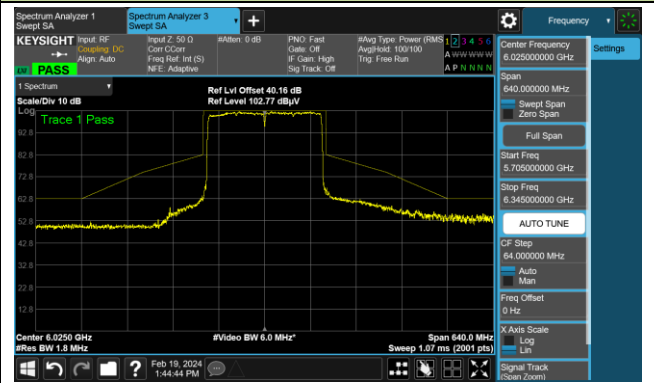

Channel 167 (6785MHz)

The Reference Level

The Mask Data

Channel 183 (6865MHz)

The Reference Level

The Mask Data

802.11ax-HE80

Channel 199 (6945MHz)

The Reference Level

The Mask Data

Channel 215 (7025MHz)

The Reference Level

The Mask Data

802.11ax-HE160

Channel 15 (6025MHz)

The Reference Level

The Mask Data

Channel 47 (6185MHz)

The Reference Level

The Mask Data

Channel 79 (6345MHz)

The Reference Level

The Mask Data

802.11ax-HE160