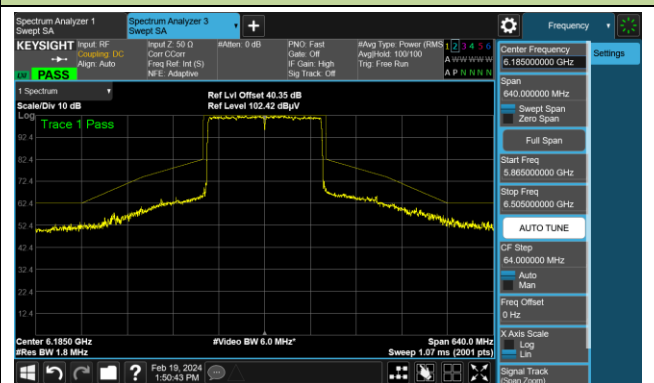

The Reference Level

The Mask Data

Channel 215 (7025MHz)

The Reference Level

The Mask Data

802.11ax-HE160

Channel 15 (6025MHz)

The Reference Level

The Mask Data

Channel 47 (6185MHz)

The Reference Level

The Mask Data

Channel 79 (6345MHz)

The Reference Level

The Mask Data

802.11ax-HE160

Channel 111 (6505MHz)

The Reference Level

The Mask Data

Channel 143 (6665MHz)

The Reference Level

The Mask Data

Channel 175 (6825MHz)

The Reference Level