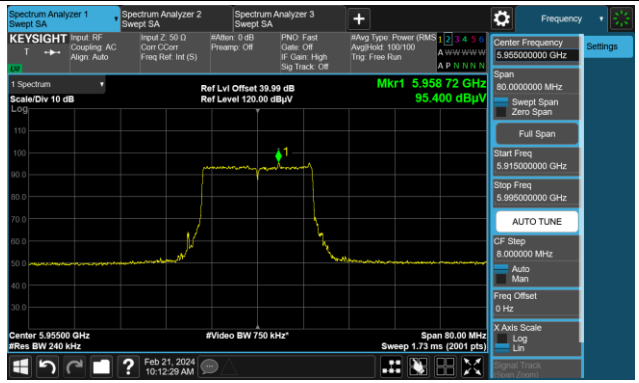

Channel 111 (6505MHz)

The Reference Level

The Mask Data

Channel 143 (6665MHz)

The Reference Level

The Mask Data

Channel 175 (6825MHz)

The Reference Level

The Mask Data

802.11ax-HE160

Channel 207 (6985MHz)

The Reference Level

The Mask Data

802.11be-EHT20

Channel 1 (5955MHz)

The Reference Level

The Mask Data

Channel 49 (6195MHz)

The Reference Level

The Mask Data

Channel 93 (6415MHz)

The Reference Level

The Mask Data

802.11be-EHT20