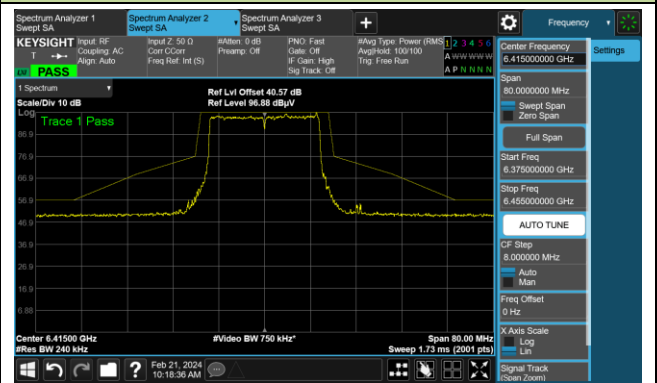

The Mask Data

802.11ax-HE160

Channel 207 (6985MHz)

The Reference Level

The Mask Data

802.11be-EHT20

Channel 1 (5955MHz)

The Reference Level

The Mask Data

Channel 49 (6195MHz)

The Reference Level

The Mask Data

Channel 93 (6415MHz)

The Reference Level

The Mask Data

802.11be-EHT20

Channel 97 (6435MHz)

The Reference Level

The Mask Data

Channel 105 (6475MHz)

The Reference Level

The Mask Data

Channel 113 (6515MHz)

The Reference Level