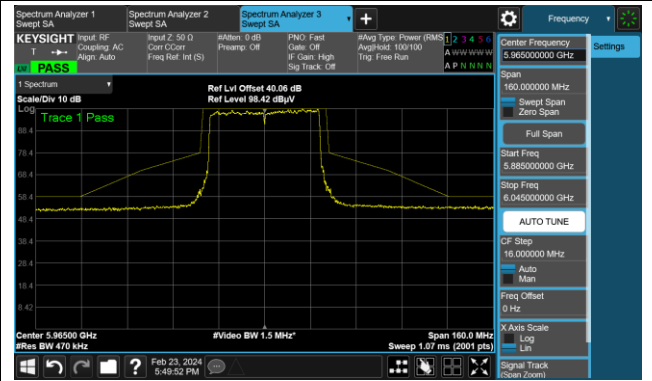

The Reference Level

The Mask Data

Channel 209 (6995MHz)

The Reference Level

The Mask Data

802.11be-EHT20

Channel 229 (7095MHz)

The Reference Level

The Mask Data

802.11be-EHT40

Channel 3 (5965MHz)

The Reference Level

The Mask Data

Channel 51 (6205MHz)

The Reference Level

The Mask Data

Channel 91 (6405MHz)

The Reference Level

The Mask Data

802.11be-EHT40

Channel 99 (6445MHz)

The Reference Level

The Mask Data

Channel 107 (6485MHz)

The Reference Level

The Mask Data

Channel 115 (6525MHz)

The Reference Level

The Mask Data