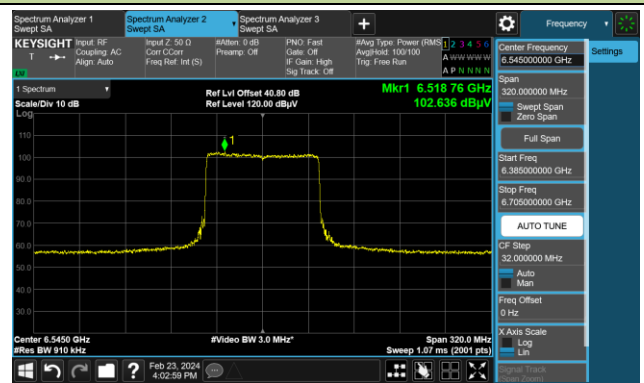

The Reference Level

The Mask Data

802.11ax-HE40

Channel 103 (6465MHz)

The Reference Level

The Mask Data

Channel 119 (6545MHz)

The Reference Level

The Mask Data

Channel 135 (6625MHz)

The Reference Level

The Mask Data

802.11ax-HE80

Channel 151 (6705MHz)

The Reference Level

The Mask Data

Channel 167 (6785MHz)

The Reference Level

The Mask Data

Channel 183 (6865MHz)

The Reference Level

The Mask Data

802.11ax-HE80

Channel 199 (6945MHz)