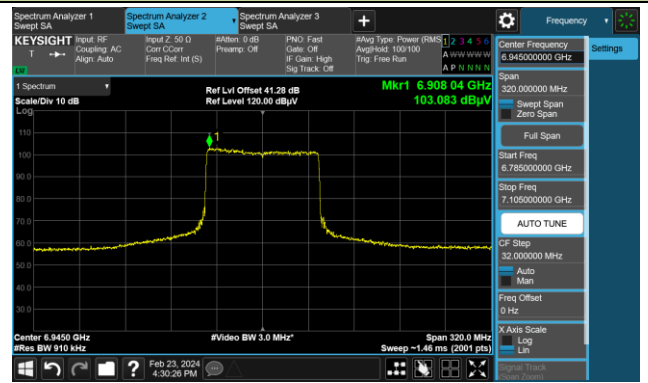

The Mask Data

Channel 135 (6625MHz)

The Reference Level

The Mask Data

802.11ax-HE80

Channel 151 (6705MHz)

The Reference Level

The Mask Data

Channel 167 (6785MHz)

The Reference Level

The Mask Data

Channel 183 (6865MHz)

The Reference Level

The Mask Data

802.11ax-HE80

Channel 199 (6945MHz)

The Reference Level

The Mask Data

Channel 215 (7025MHz)

The Reference Level

The Mask Data

802.11ax-HE160

Channel 15 (6025MHz)

The Reference Level