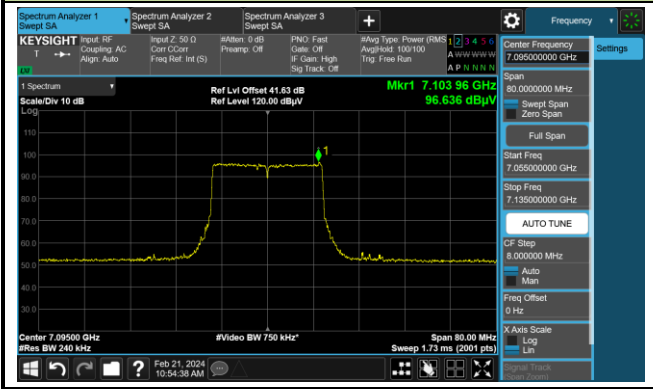

Channel 181 (6855MHz)

The Reference Level

The Mask Data

802.11be-EHT20

Channel 185 (6875MHz)

The Reference Level

The Mask Data

Channel 189 (6895MHz)

The Reference Level

The Mask Data

Channel 209 (6995MHz)

The Reference Level

The Mask Data

802.11be-EHT20

Channel 229 (7095MHz)

The Reference Level

The Mask Data

802.11be-EHT40

Channel 3 (5965MHz)

The Reference Level

The Mask Data

Channel 51 (6205MHz)

The Reference Level

The Mask Data