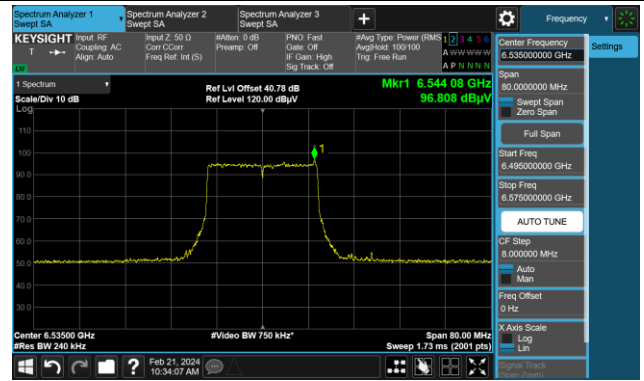

The Mask Data

Channel 49 (6195MHz)

The Reference Level

The Mask Data

Channel 93 (6415MHz)

The Reference Level

The Mask Data

802.11be-EHT20

Channel 97 (6435MHz)

The Reference Level

The Mask Data

Channel 105 (6475MHz)

The Reference Level

The Mask Data

Channel 113 (6515MHz)

The Reference Level

The Mask Data

802.11be-EHT20

Channel 117 (6535MHz)

The Reference Level

The Mask Data

Channel 149 (6955MHz)

The Reference Level

The Mask Data