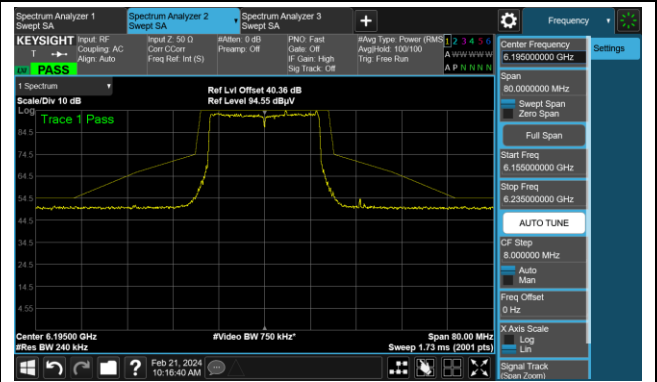

The Mask Data

802.11ax-HE160

Channel 207 (6985MHz)

The Reference Level

The Mask Data

802.11be-EHT20

Channel 1 (5955MHz)

The Reference Level

The Mask Data

Channel 49 (6195MHz)

The Reference Level

The Mask Data

Channel 93 (6415MHz)

The Reference Level

The Mask Data

802.11be-EHT20

Channel 97 (6435MHz)

The Reference Level

The Mask Data

Channel 105 (6475MHz)

The Reference Level

The Mask Data

Channel 113 (6515MHz)

The Reference Level