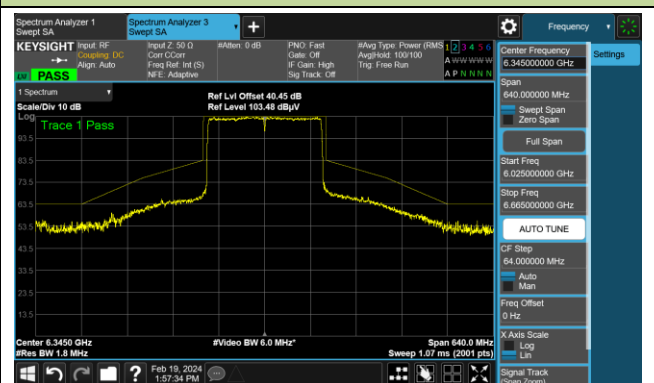

The Reference Level

The Mask Data

Channel 215 (7025MHz)

The Reference Level

The Mask Data

802.11ax-HE160

Channel 15 (6025MHz)

The Reference Level

The Mask Data

Channel 47 (6185MHz)

The Reference Level

The Mask Data

Channel 79 (6345MHz)

The Reference Level

The Mask Data

802.11ax-HE160

Channel 111 (6505MHz)

The Reference Level

The Mask Data

Channel 143 (6665MHz)

The Reference Level

The Mask Data

Channel 175 (6825MHz)

The Reference Level