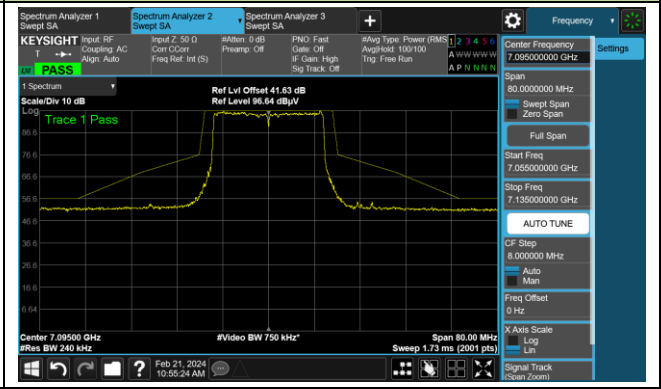

The Mask Data