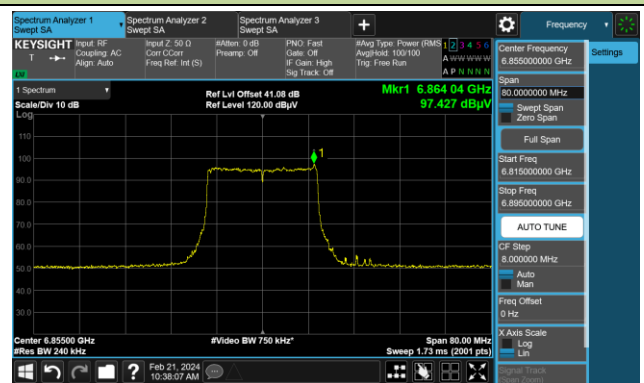

Channel 97 (6435MHz)

The Reference Level

The Mask Data

Channel 105 (6475MHz)

The Reference Level

The Mask Data

Channel 113 (6515MHz)

The Reference Level

The Mask Data

802.11be-EHT20

Channel 117 (6535MHz)

The Reference Level

The Mask Data

Channel 149 (6955MHz)

The Reference Level

The Mask Data

Channel 181 (6855MHz)

The Reference Level

The Mask Data

802.11be-EHT20

Channel 185 (6875MHz)

The Reference Level

The Mask Data

Channel 189 (6895MHz)