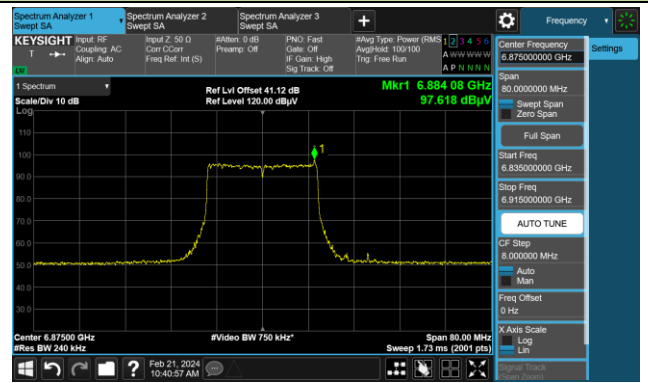

The Mask Data

802.11be-EHT20

Channel 117 (6535MHz)

The Reference Level

The Mask Data

Channel 149 (6955MHz)

The Reference Level

The Mask Data

Channel 181 (6855MHz)

The Reference Level

The Mask Data

802.11be-EHT20

Channel 185 (6875MHz)

The Reference Level

The Mask Data

Channel 189 (6895MHz)

The Reference Level

The Mask Data

Channel 209 (6995MHz)

The Reference Level

The Mask Data

802.11be-EHT20

Channel 229 (7095MHz)

The Reference Level