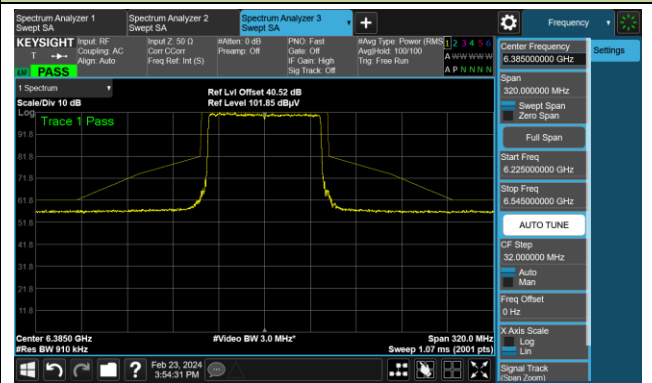

802.11ax-HE80

Channel 7 (5985MHz)

The Reference Level

The Mask Data

Channel 55 (6225MHz)

The Reference Level

The Mask Data

Channel 87 (6385MHz)

The Reference Level

The Mask Data

802.11ax-HE40

Channel 103 (6465MHz)

The Reference Level

The Mask Data

Channel 119 (6545MHz)

The Reference Level