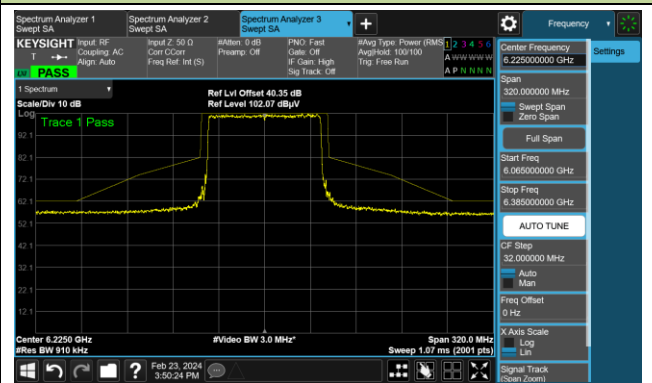

802.11ax-HE80

Channel 7 (5985MHz)

The Reference Level

The Mask Data

Channel 55 (6225MHz)

The Reference Level

The Mask Data

Channel 87 (6385MHz)

The Reference Level

The Mask Data

802.11ax-HE40

Channel 103 (6465MHz)

The Reference Level

The Mask Data

Channel 119 (6545MHz)

The Reference Level

The Mask Data

Channel 135 (6625MHz)

The Reference Level

The Mask Data

802.11ax-HE80

Channel 151 (6705MHz)

The Reference Level

The Mask Data