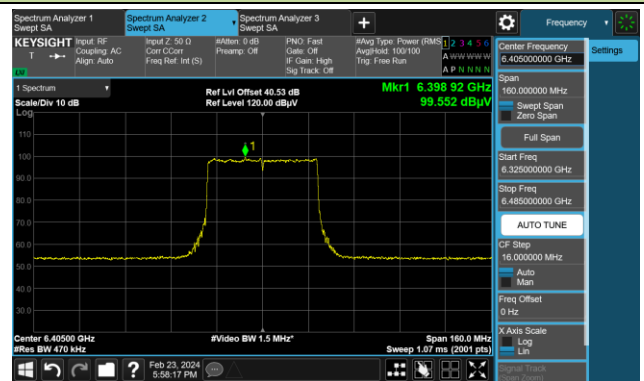

The Reference Level

The Mask Data

Channel 209 (6995MHz)

The Reference Level

The Mask Data

802.11be-EHT20

Channel 229 (7095MHz)

The Reference Level

The Mask Data

802.11be-EHT40

Channel 3 (5965MHz)

The Reference Level

The Mask Data

Channel 51 (6205MHz)

The Reference Level

The Mask Data

Channel 91 (6405MHz)

The Reference Level

The Mask Data

802.11be-EHT40

Channel 99 (6445MHz)

The Reference Level

The Mask Data

Channel 107 (6485MHz)