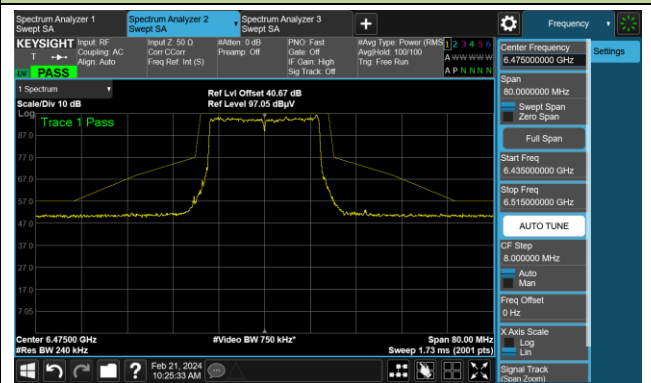

The Mask Data

Channel 49 (6195MHz)

The Reference Level

The Mask Data

Channel 93 (6415MHz)

The Reference Level

The Mask Data

802.11be-EHT20

Channel 97 (6435MHz)

The Reference Level

The Mask Data

Channel 105 (6475MHz)

The Reference Level

The Mask Data

Channel 113 (6515MHz)

The Reference Level

The Mask Data

802.11be-EHT20

Channel 117 (6535MHz)

The Reference Level

The Mask Data

Channel 149 (6955MHz)

The Reference Level

The Mask Data