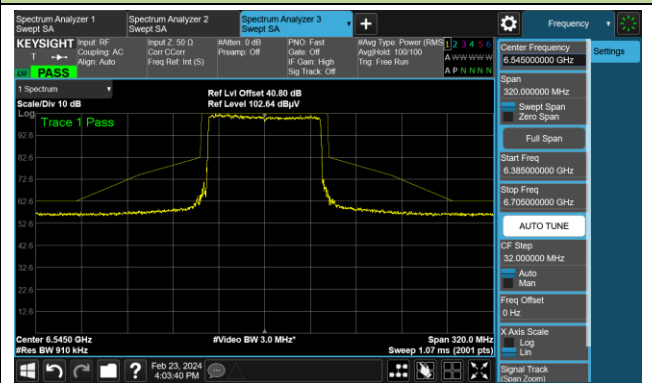

802.11ax-HE80

Channel 7 (5985MHz)

The Reference Level

The Mask Data

Channel 55 (6225MHz)

The Reference Level

The Mask Data

Channel 87 (6385MHz)

The Reference Level

The Mask Data

802.11ax-HE40

Channel 103 (6465MHz)

The Reference Level

The Mask Data

Channel 119 (6545MHz)

The Reference Level

The Mask Data

Channel 135 (6625MHz)

The Reference Level

The Mask Data

802.11ax-HE80

Channel 151 (6705MHz)

The Reference Level

The Mask Data

Channel 167 (6785MHz)

The Reference Level

The Mask Data

Channel 183 (6865MHz)

The Reference Level

The Mask Data

802.11ax-HE80

Channel 199 (6945MHz)