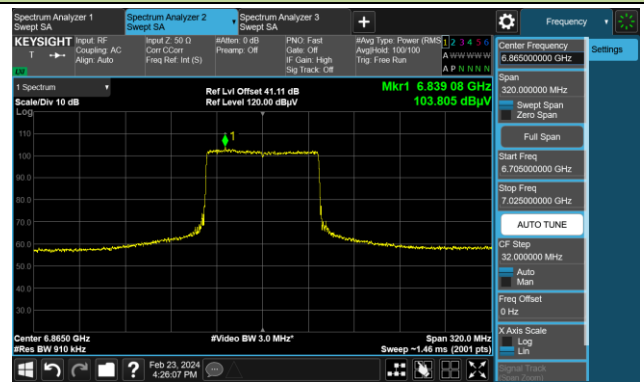

Channel 167 (6785MHz)

The Reference Level

The Mask Data

Channel 183 (6865MHz)

The Reference Level

The Mask Data

802.11ax-HE80

Channel 199 (6945MHz)

The Reference Level

The Mask Data

Channel 215 (7025MHz)

The Reference Level

The Mask Data

802.11ax-HE160

Channel 15 (6025MHz)

The Reference Level