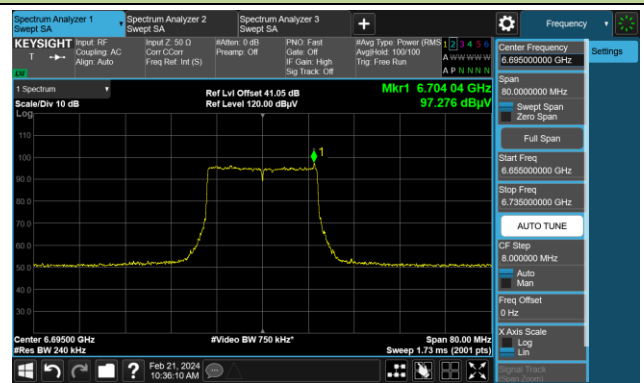

Channel 97 (6435MHz)

The Reference Level

The Mask Data

Channel 105 (6475MHz)

The Reference Level

The Mask Data

Channel 113 (6515MHz)

The Reference Level

The Mask Data

802.11be-EHT20

Channel 117 (6535MHz)

The Reference Level

The Mask Data

Channel 149 (6955MHz)

The Reference Level

The Mask Data

Channel 181 (6855MHz)

The Reference Level

The Mask Data

802.11be-EHT20

Channel 185 (6875MHz)

The Reference Level

The Mask Data

Channel 189 (6895MHz)