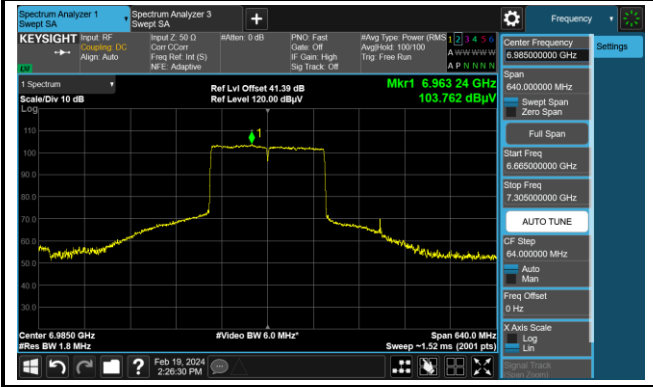

Channel 111 (6505MHz)

The Reference Level

The Mask Data

Channel 143 (6665MHz)

The Reference Level

The Mask Data

Channel 175 (6825MHz)

The Reference Level

The Mask Data

802.11ax-HE160

Channel 207 (6985MHz)

The Reference Level

The Mask Data

802.11be-EHT20

Channel 1 (5955MHz)

The Reference Level