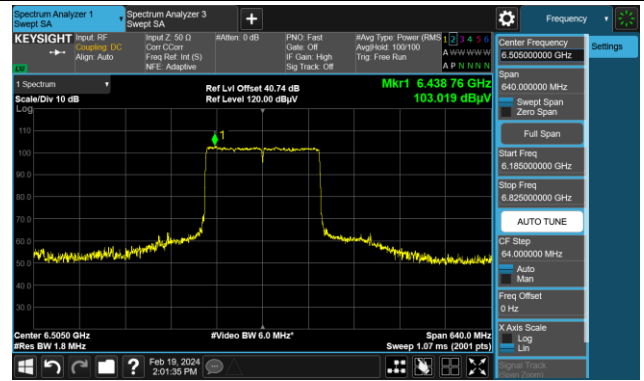

The Reference Level

The Mask Data

Channel 215 (7025MHz)

The Reference Level

The Mask Data

802.11ax-HE160

Channel 15 (6025MHz)

The Reference Level

The Mask Data

Channel 47 (6185MHz)

The Reference Level

The Mask Data

Channel 79 (6345MHz)

The Reference Level

The Mask Data

802.11ax-HE160

Channel 111 (6505MHz)

The Reference Level

The Mask Data

Channel 143 (6665MHz)

The Reference Level

The Mask Data

Channel 175 (6825MHz)

The Reference Level