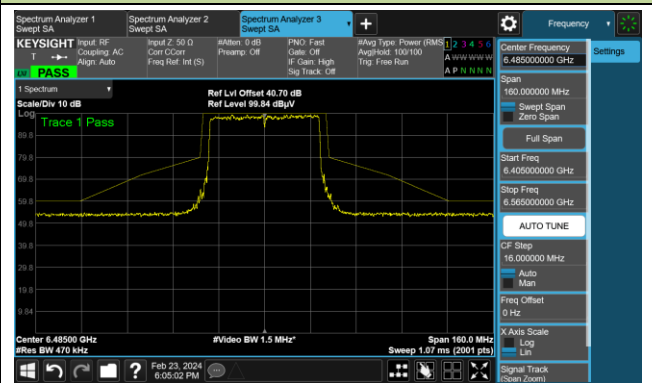

The Mask Data

802.11be-EHT40

Channel 3 (5965MHz)

The Reference Level

The Mask Data

Channel 51 (6205MHz)

The Reference Level

The Mask Data

Channel 91 (6405MHz)

The Reference Level

The Mask Data

802.11be-EHT40

Channel 99 (6445MHz)

The Reference Level

The Mask Data

Channel 107 (6485MHz)

The Reference Level

The Mask Data

Channel 115 (6525MHz)

The Reference Level

The Mask Data