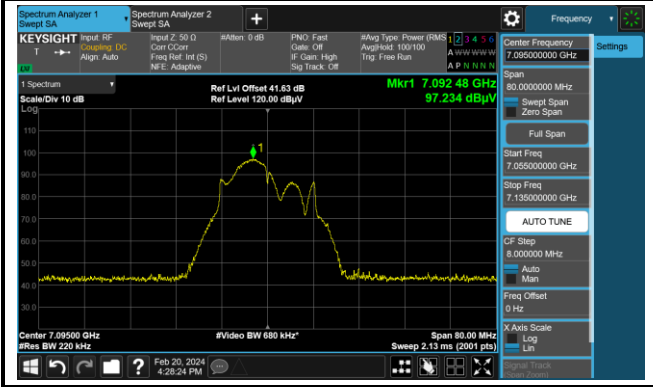

The Mask Data

Channel 149 (6695MHz)

The Reference Level

The Mask Data

Channel 181 (6855MHz)

The Reference Level

The Mask Data

802.11a

Channel 185 (6875MHz)

Channel 189 (6895MHz)

The Reference Level	The Mask Data
---------------------	---------------

Channel 209 (6995MHz)

The Reference Level	The Mask Data
---------------------	---------------

802.11a

Channel 229 (7095MHz)

The Reference Level

The Mask Data

802.11ax-HE20

Channel 1 (5955MHz)

The Reference Level

The Mask Data