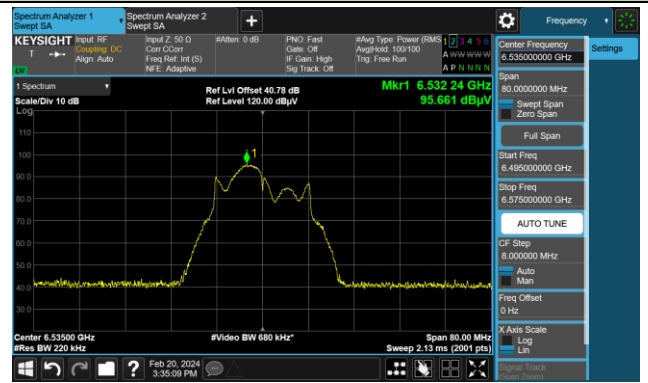

The Reference Level

The Mask Data

Channel 113 (6515MHz)

The Reference Level

The Mask Data

802.11a

Channel 117 (6535MHz)

The Reference Level

The Mask Data

Channel 149 (6695MHz)

The Reference Level

The Mask Data

Channel 181 (6855MHz)

The Reference Level

The Mask Data

802.11a