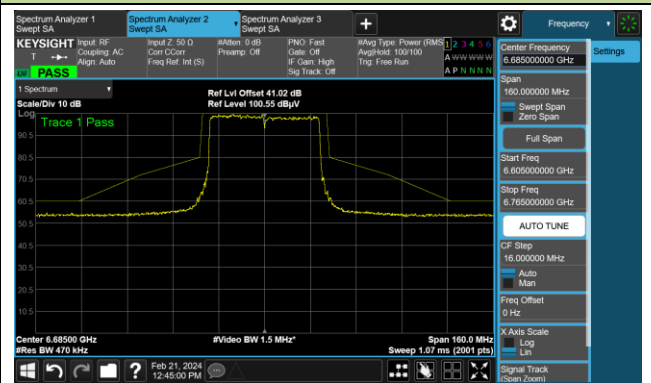

The Reference Level

The Mask Data

802.11ax-HE40

Channel 99 (6445MHz)

The Reference Level

The Mask Data

Channel 107 (6485MHz)

The Reference Level

The Mask Data

Channel 115 (6525MHz)

The Reference Level

The Mask Data

802.11ax-HE40

Channel 123 (6565MHz)

The Reference Level

The Mask Data

Channel 147 (6885MHz)

The Reference Level

The Mask Data

Channel 179 (6845MHz)

The Reference Level

The Mask Data

802.11ax-HE40

Channel 187 (6885MHz)

The Reference Level

The Mask Data

Channel 195 (6925MHz)

The Reference Level

The Mask Data

Channel 211 (7005MHz)

The Reference Level

The Mask Data