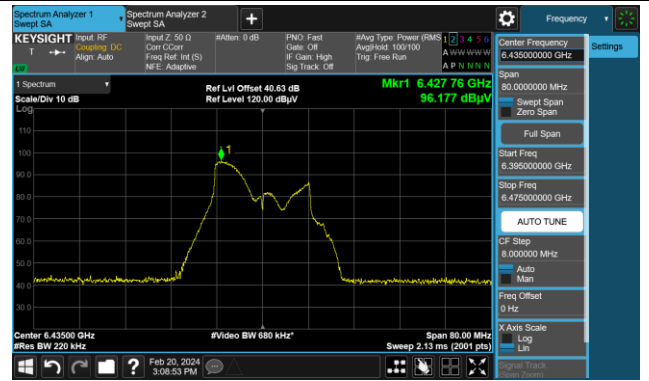

A.5 In-Band Emission Measurement

Test Site	SIP-AC3	Test Engineer	Arvin Ding
Test Date	2024-02-19~2024-02-23	Test Mode	CDD & STBC Mode

802.11a
Channel 1 (5955MHz)
The Reference Level

The Mask Data

Channel 49 (6195MHz)
The Reference Level

The Mask Data

Channel 93 (6415MHz)
The Reference Level

The Mask Data

802.11a

Channel 97 (6435MHz)

The Reference Level

The Mask Data

Channel 105 (6475MHz)

The Reference Level

The Mask Data

Channel 113 (6515MHz)

The Reference Level

The Mask Data

802.11a

Channel 117 (6535MHz)

The Reference Level