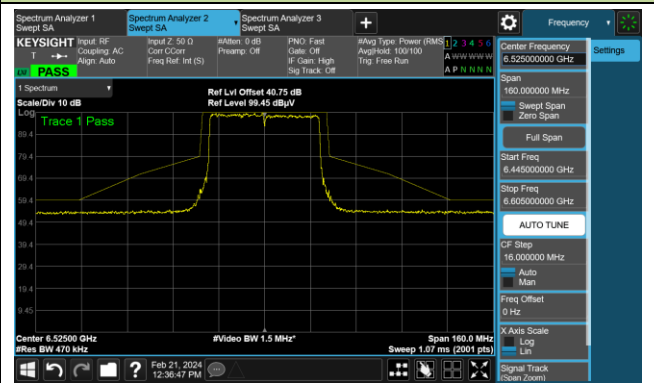

The Reference Level

The Mask Data

802.11ax-HE40

Channel 99 (6445MHz)

The Reference Level

The Mask Data

Channel 107 (6485MHz)

The Reference Level

The Mask Data

Channel 115 (6525MHz)

The Reference Level

The Mask Data

802.11ax-HE40

Channel 123 (6565MHz)

The Reference Level

The Mask Data

Channel 147 (6885MHz)

The Reference Level

The Mask Data

Channel 179 (6845MHz)

The Reference Level

The Mask Data

802.11ax-HE40

Channel 187 (6885MHz)

The Reference Level

The Mask Data

Channel 195 (6925MHz)

The Reference Level

The Mask Data

Channel 211 (7005MHz)

The Reference Level

The Mask Data