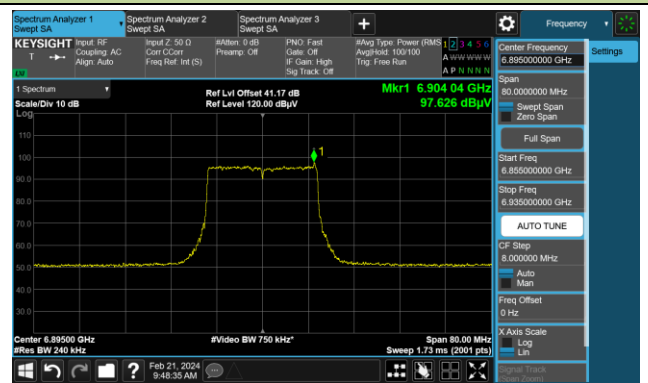

802.11ax-HE20

Channel 117 (6535MHz)

The Reference Level

The Mask Data

Channel 149 (6695MHz)

The Reference Level

The Mask Data

Channel 181 (6855MHz)

The Reference Level

The Mask Data

802.11ax-HE20

Channel 185 (6875MHz)

The Reference Level

The Mask Data

Channel 189 (6895MHz)

The Reference Level

The Mask Data

Channel 209 (6995MHz)

The Reference Level

The Mask Data

802.11ax-HE20

Channel 229 (7095MHz)

The Reference Level

The Mask Data