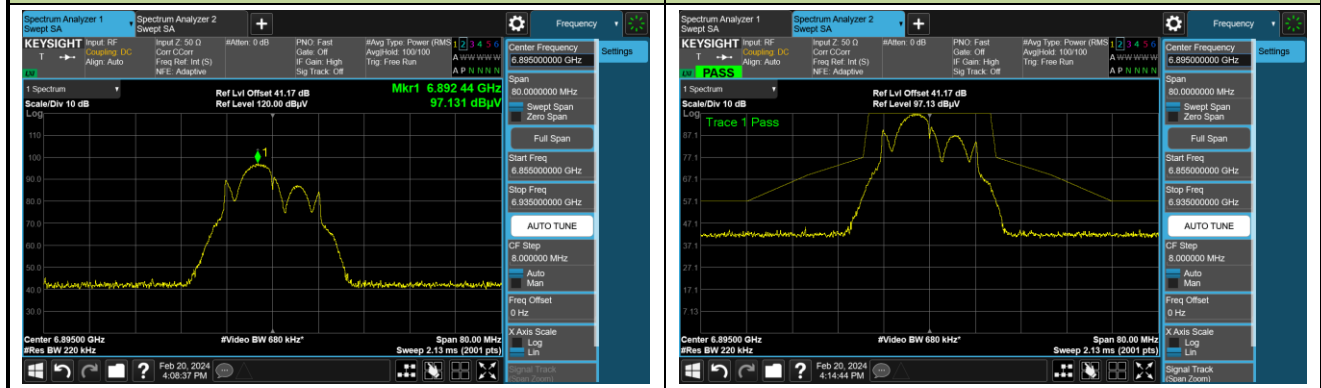

The Reference Level

The Mask Data

Channel 113 (6515MHz)

The Reference Level

The Mask Data

802.11a

Channel 117 (6535MHz)

The Reference Level

The Mask Data

Channel 149 (6695MHz)

The Reference Level

The Mask Data

Channel 181 (6855MHz)

The Reference Level

The Mask Data

802.11a

Channel 185 (6875MHz)

Channel 189 (6895MHz)

The Reference Level	The Mask Data
---------------------	---------------

Channel 209 (6995MHz)

The Reference Level	The Mask Data
---------------------	---------------