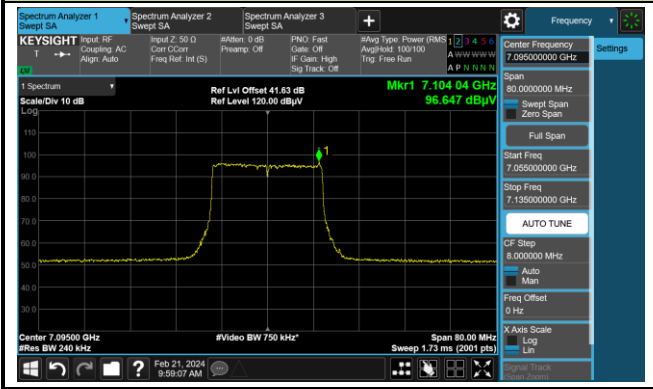

The Reference Level

The Mask Data

802.11ax-HE20

Channel 185 (6875MHz)

The Reference Level

The Mask Data

Channel 189 (6895MHz)

The Reference Level

The Mask Data

Channel 209 (6995MHz)

The Reference Level

The Mask Data

802.11ax-HE20

Channel 229 (7095MHz)

The Reference Level

The Mask Data

802.11ax-HE40

Channel 3 (5965MHz)

The Reference Level

The Mask Data

Channel 51 (6205MHz)

The Reference Level

The Mask Data

Channel 91 (6405MHz)