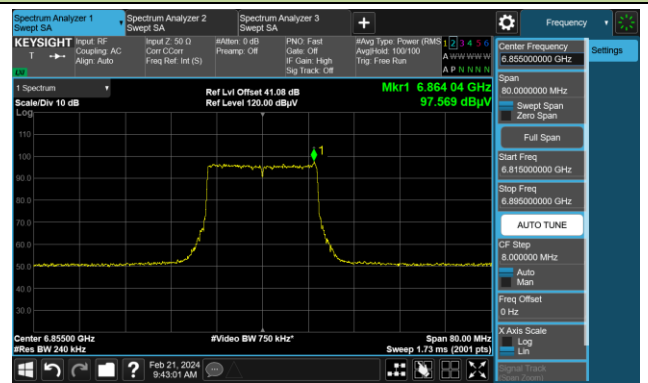

The Reference Level

The Mask Data

Channel 105 (6475MHz)

The Reference Level

The Mask Data

Channel 113 (6515MHz)

The Reference Level

The Mask Data

802.11ax-HE20

Channel 117 (6535MHz)

The Reference Level

The Mask Data

Channel 149 (6695MHz)

The Reference Level

The Mask Data

Channel 181 (6855MHz)

The Reference Level

The Mask Data

802.11ax-HE20

Channel 185 (6875MHz)

The Reference Level

The Mask Data

Channel 189 (6895MHz)

The Reference Level