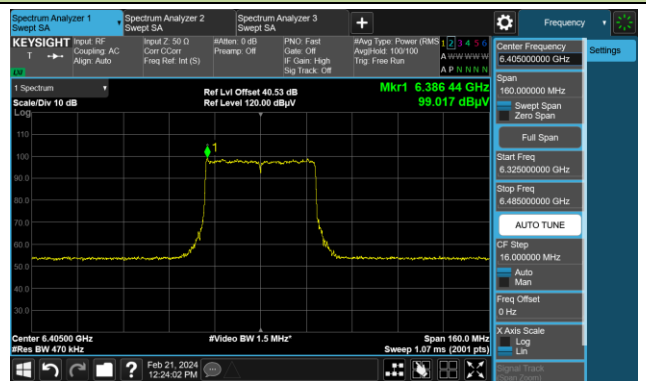

The Mask Data

Channel 209 (6995MHz)

The Reference Level

The Mask Data

802.11ax-HE20

Channel 229 (7095MHz)

The Reference Level

The Mask Data

802.11ax-HE40

Channel 3 (5965MHz)

The Reference Level

The Mask Data

Channel 51 (6205MHz)

The Reference Level

The Mask Data

Channel 91 (6405MHz)

The Reference Level

The Mask Data

802.11ax-HE40

Channel 99 (6445MHz)

The Reference Level

The Mask Data

Channel 107 (6485MHz)

The Reference Level