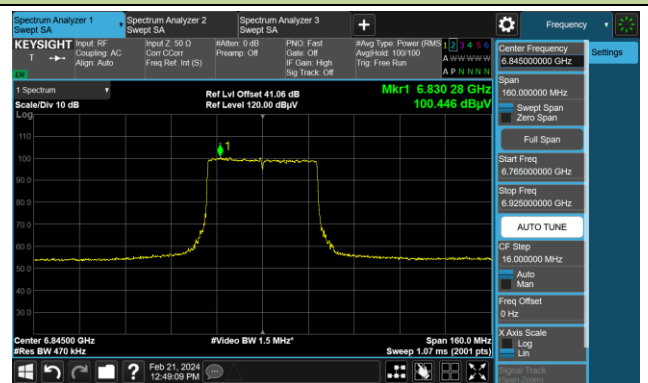

The Mask Data

Channel 115 (6525MHz)

The Reference Level

The Mask Data

802.11ax-HE40

Channel 123 (6565MHz)

The Reference Level

The Mask Data

Channel 147 (6885MHz)

The Reference Level

The Mask Data

Channel 179 (6845MHz)

The Reference Level

The Mask Data

802.11ax-HE40

Channel 187 (6885MHz)

The Reference Level

The Mask Data

Channel 195 (6925MHz)

The Reference Level

The Mask Data

Channel 211 (7005MHz)

The Reference Level

The Mask Data

802.11ax-HE40

Channel 227 (7085MHz)

The Reference Level

The Mask Data