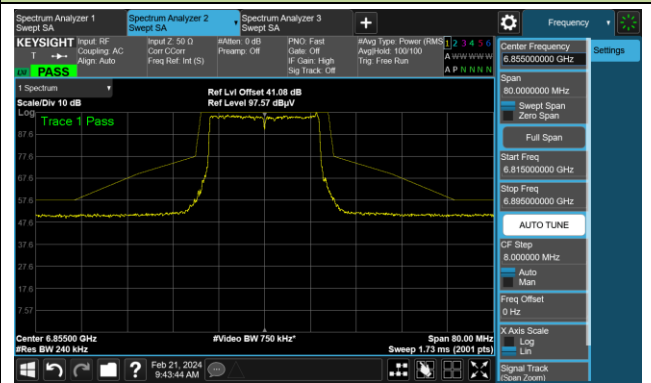

The Reference Level

The Mask Data

Channel 105 (6475MHz)

The Reference Level

The Mask Data

Channel 113 (6515MHz)

The Reference Level

The Mask Data

802.11ax-HE20

Channel 117 (6535MHz)

The Reference Level

The Mask Data

Channel 149 (6695MHz)

The Reference Level

The Mask Data

Channel 181 (6855MHz)

The Reference Level

The Mask Data

802.11ax-HE20

Channel 185 (6875MHz)

The Reference Level

The Mask Data

Channel 189 (6895MHz)

The Reference Level