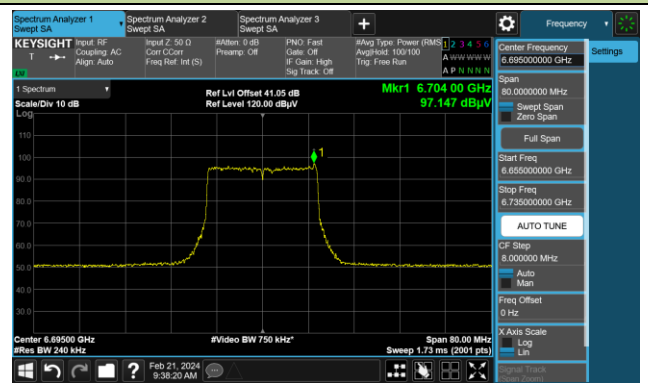

The Reference Level

The Mask Data

Channel 105 (6475MHz)

The Reference Level

The Mask Data

Channel 113 (6515MHz)

The Reference Level

The Mask Data

802.11ax-HE20

Channel 117 (6535MHz)

The Reference Level

The Mask Data

Channel 149 (6695MHz)

The Reference Level

The Mask Data

Channel 181 (6855MHz)

The Reference Level

The Mask Data

802.11ax-HE20

Channel 185 (6875MHz)

The Reference Level

The Mask Data

Channel 189 (6895MHz)

The Reference Level