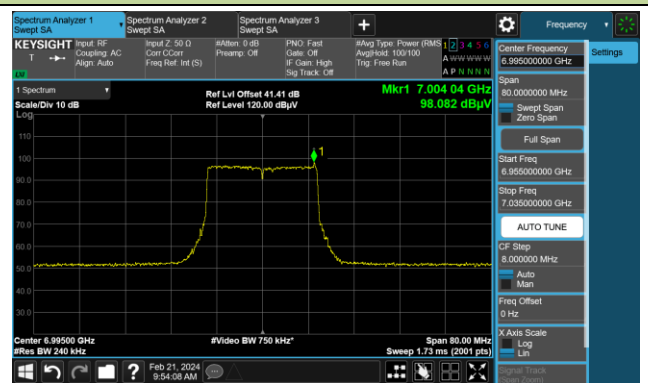

802.11ax-HE20

Channel 117 (6535MHz)

The Reference Level

The Mask Data

Channel 149 (6695MHz)

The Reference Level

The Mask Data

Channel 181 (6855MHz)

The Reference Level

The Mask Data

802.11ax-HE20

Channel 185 (6875MHz)

The Reference Level

The Mask Data

Channel 189 (6895MHz)

The Reference Level

The Mask Data

Channel 209 (6995MHz)

The Reference Level

The Mask Data

802.11ax-HE20

Channel 229 (7095MHz)

The Reference Level

The Mask Data