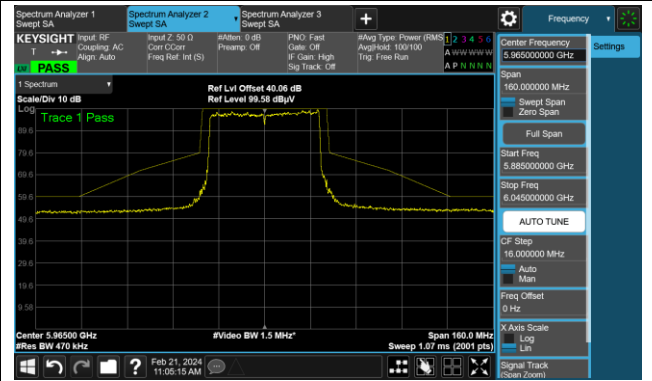

The Reference Level

The Mask Data

802.11ax-HE20

Channel 185 (6875MHz)

The Reference Level

The Mask Data

Channel 189 (6895MHz)

The Reference Level

The Mask Data

Channel 209 (6995MHz)

The Reference Level

The Mask Data

802.11ax-HE20

Channel 229 (7095MHz)

The Reference Level

The Mask Data

802.11ax-HE40

Channel 3 (5965MHz)

The Reference Level

The Mask Data

Channel 51 (6205MHz)

The Reference Level

The Mask Data

Channel 91 (6405MHz)