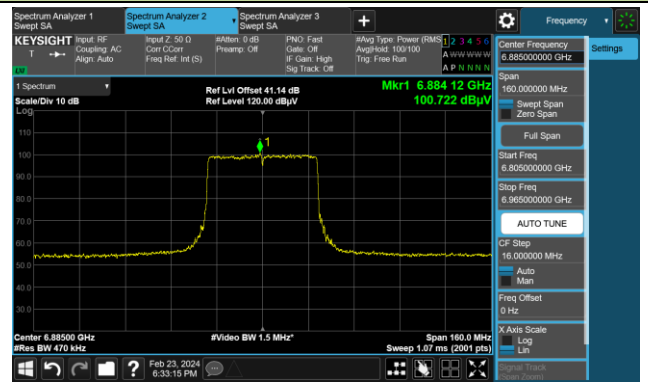

Channel 147 (6885MHz)

The Reference Level

The Mask Data

Channel 179 (6845MHz)

The Reference Level

The Mask Data

802.11ax-HE40

Channel 187 (6885MHz)

The Reference Level

The Mask Data

Channel 195 (6925MHz)

The Reference Level

The Mask Data

Channel 211 (7005MHz)

The Reference Level

The Mask Data

802.11ax-HE40

Channel 227 (7085MHz)

The Reference Level

The Mask Data