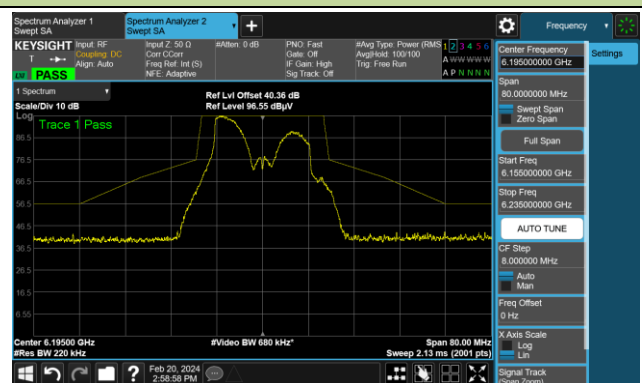

A.5 In-Band Emission Measurement

Test Site	SIP-AC3	Test Engineer	Arvin Ding
Test Date	2024-02-19~2024-02-23	Test Mode	CDD & STBC Mode

802.11a
Channel 1 (5955MHz)
The Reference Level

The Mask Data

Channel 49 (6195MHz)
The Reference Level

The Mask Data

Channel 93 (6415MHz)
The Reference Level

The Mask Data

802.11a

Channel 97 (6435MHz)

The Reference Level

The Mask Data

Channel 105 (6475MHz)

The Reference Level

The Mask Data

Channel 113 (6515MHz)

The Reference Level

The Mask Data

802.11a

Channel 117 (6535MHz)

The Reference Level