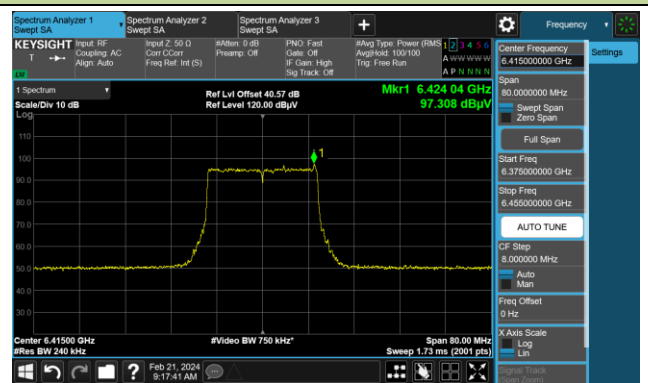

802.11a

Channel 229 (7095MHz)

The Reference Level

The Mask Data

802.11ax-HE20

Channel 1 (5955MHz)

The Reference Level

The Mask Data

Channel 49 (6195MHz)

The Reference Level

The Mask Data

Channel 93 (6415MHz)

The Reference Level

The Mask Data

802.11ax-HE20

Channel 97 (6435MHz)

The Reference Level

The Mask Data

Channel 105 (6475MHz)

The Reference Level

The Mask Data

Channel 113 (6515MHz)

The Reference Level

The Mask Data