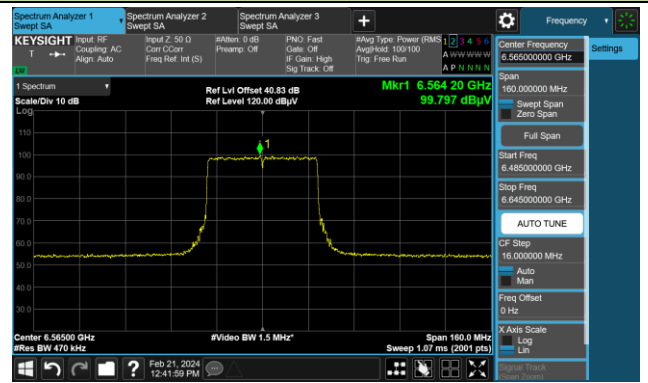

The Reference Level

The Mask Data

802.11ax-HE40

Channel 99 (6445MHz)

The Reference Level

The Mask Data

Channel 107 (6485MHz)

The Reference Level

The Mask Data

Channel 115 (6525MHz)

The Reference Level

The Mask Data

802.11ax-HE40

Channel 123 (6565MHz)

The Reference Level

The Mask Data

Channel 147 (6885MHz)

The Reference Level

The Mask Data

Channel 179 (6845MHz)

The Reference Level

The Mask Data

802.11ax-HE40

Channel 187 (6885MHz)

The Reference Level

The Mask Data

Channel 195 (6925MHz)

The Reference Level

The Mask Data

Channel 211 (7005MHz)

The Reference Level

The Mask Data