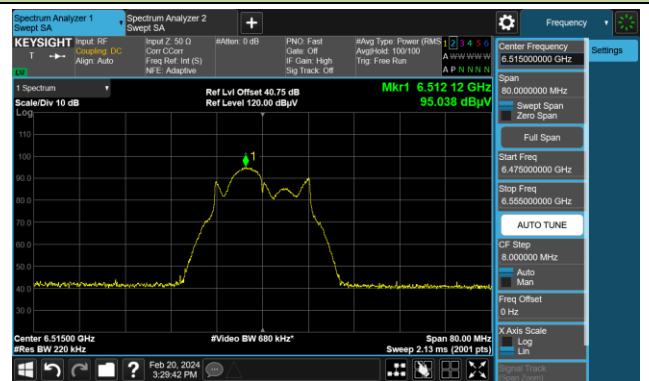

The Mask Data

Channel 93 (6415MHz)
The Reference Level

The Mask Data

802.11a

Channel 97 (6435MHz)

The Reference Level

The Mask Data

Channel 105 (6475MHz)

The Reference Level

The Mask Data

Channel 113 (6515MHz)

The Reference Level

The Mask Data

802.11a

Channel 117 (6535MHz)

The Reference Level

The Mask Data

Channel 149 (6695MHz)

The Reference Level

The Mask Data

Channel 181 (6855MHz)

The Reference Level

The Mask Data

802.11a

Channel 185 (6875MHz)

Channel 189 (6895MHz)

The Reference Level	The Mask Data
---------------------	---------------

Channel 209 (6995MHz)

The Reference Level	The Mask Data
---------------------	---------------