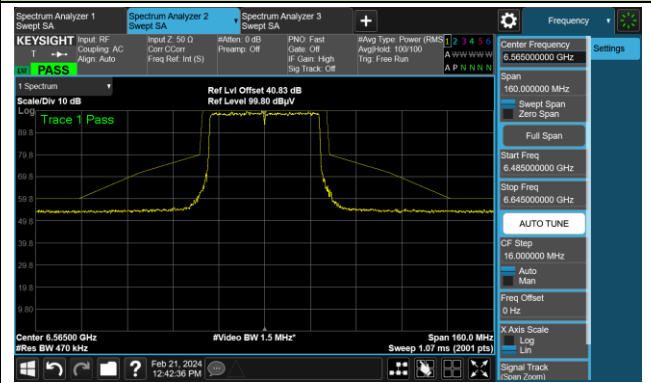

The Reference Level

The Mask Data

802.11ax-HE40

Channel 99 (6445MHz)

The Reference Level

The Mask Data

Channel 107 (6485MHz)

The Reference Level

The Mask Data

Channel 115 (6525MHz)

The Reference Level

The Mask Data

802.11ax-HE40

Channel 123 (6565MHz)

The Reference Level

The Mask Data

Channel 147 (6885MHz)

The Reference Level

The Mask Data

Channel 179 (6845MHz)

The Reference Level

The Mask Data

802.11ax-HE40

Channel 187 (6885MHz)

The Reference Level

The Mask Data

Channel 195 (6925MHz)

The Reference Level

The Mask Data

Channel 211 (7005MHz)

The Reference Level

The Mask Data