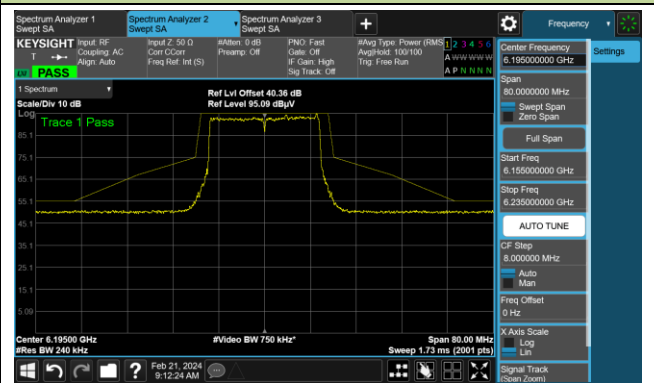

Channel 185 (6875MHz)

Channel 189 (6895MHz)

The Reference Level	The Mask Data
---------------------	---------------

Channel 209 (6995MHz)

The Reference Level	The Mask Data
---------------------	---------------

802.11a

Channel 229 (7095MHz)

The Reference Level

The Mask Data

802.11ax-HE20

Channel 1 (5955MHz)

The Reference Level

The Mask Data

Channel 49 (6195MHz)

The Reference Level

The Mask Data

Channel 93 (6415MHz)

The Reference Level

The Mask Data

802.11ax-HE20

Channel 97 (6435MHz)

The Reference Level

The Mask Data

Channel 105 (6475MHz)

The Reference Level

The Mask Data

Channel 113 (6515MHz)

The Reference Level

The Mask Data