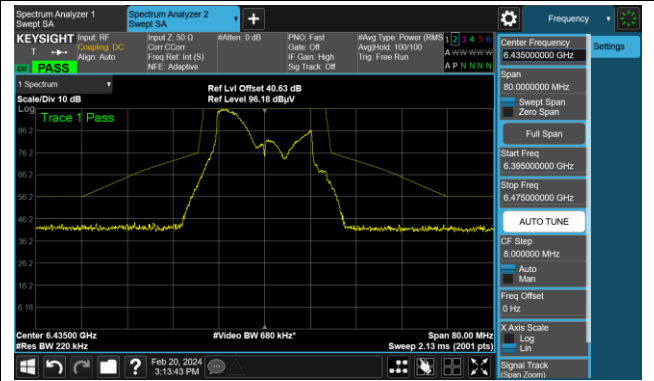

A.5 In-Band Emission Measurement

Test Site	SIP-AC3	Test Engineer	Arvin Ding
Test Date	2024-02-19~2024-02-23	Test Mode	CDD & STBC Mode

802.11a
Channel 1 (5955MHz)
The Reference Level

The Mask Data

Channel 49 (6195MHz)
The Reference Level

The Mask Data

Channel 93 (6415MHz)
The Reference Level

The Mask Data

802.11a

Channel 97 (6435MHz)

The Reference Level

The Mask Data

Channel 105 (6475MHz)

The Reference Level

The Mask Data

Channel 113 (6515MHz)

The Reference Level

The Mask Data

802.11a

Channel 117 (6535MHz)

The Reference Level