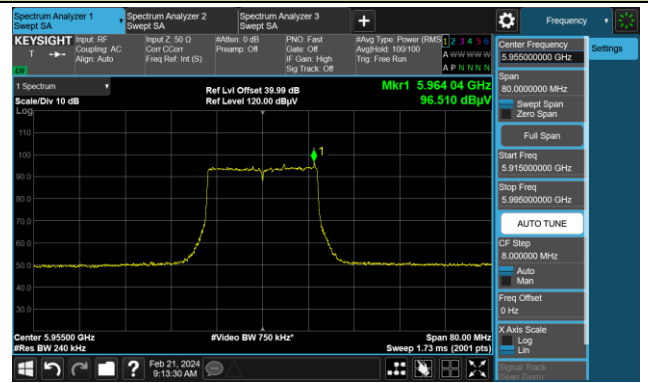

Channel 185 (6875MHz)

Channel 189 (6895MHz)

The Reference Level	The Mask Data
---------------------	---------------

Channel 209 (6995MHz)

The Reference Level	The Mask Data
---------------------	---------------

802.11a

Channel 229 (7095MHz)

The Reference Level

The Mask Data

802.11ax-HE20

Channel 1 (5955MHz)

The Reference Level

The Mask Data

Channel 49 (6195MHz)

The Reference Level

The Mask Data

Channel 93 (6415MHz)

The Reference Level

The Mask Data

802.11ax-HE20

Channel 97 (6435MHz)

The Reference Level

The Mask Data

Channel 105 (6475MHz)

The Reference Level

The Mask Data

Channel 113 (6515MHz)

The Reference Level

The Mask Data