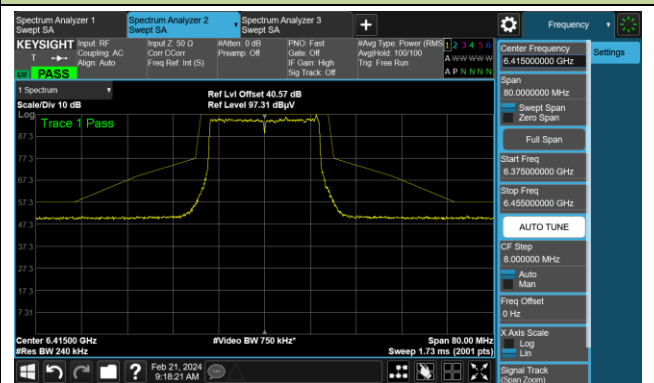

802.11a

Channel 229 (7095MHz)

The Reference Level

The Mask Data

802.11ax-HE20

Channel 1 (5955MHz)

The Reference Level

The Mask Data

Channel 49 (6195MHz)

The Reference Level

The Mask Data

Channel 93 (6415MHz)

The Reference Level

The Mask Data

802.11ax-HE20

Channel 97 (6435MHz)

The Reference Level

The Mask Data

Channel 105 (6475MHz)

The Reference Level

The Mask Data

Channel 113 (6515MHz)

The Reference Level

The Mask Data