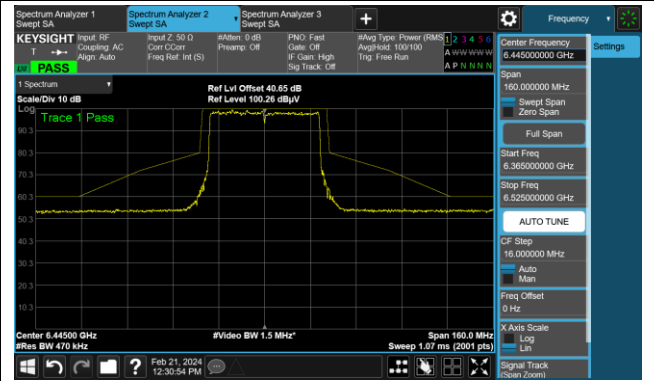

The Reference Level

The Mask Data

802.11ax-HE40

Channel 99 (6445MHz)

The Reference Level

The Mask Data

Channel 107 (6485MHz)

The Reference Level

The Mask Data

Channel 115 (6525MHz)

The Reference Level

The Mask Data

802.11ax-HE40

Channel 123 (6565MHz)

The Reference Level

The Mask Data