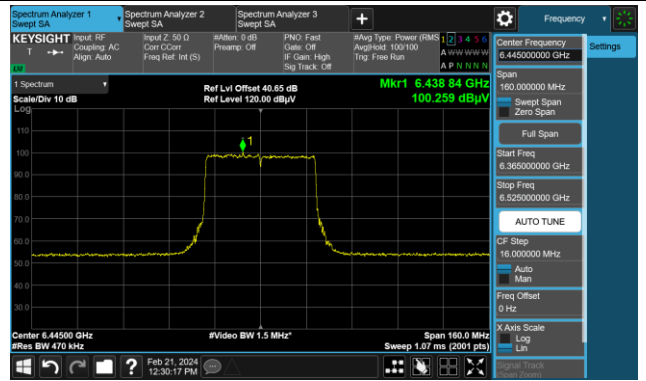

The Reference Level

The Mask Data

802.11ax-HE40

Channel 99 (6445MHz)

The Reference Level

The Mask Data

Channel 107 (6485MHz)

The Reference Level

The Mask Data

Channel 115 (6525MHz)

The Reference Level

The Mask Data

802.11ax-HE40

Channel 123 (6565MHz)

The Reference Level

The Mask Data