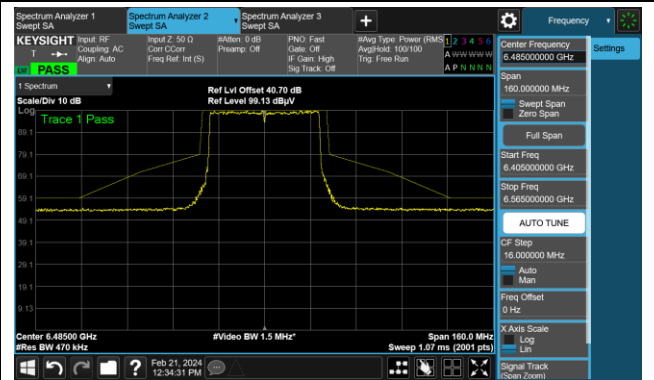

The Reference Level

The Mask Data

802.11ax-HE40

Channel 99 (6445MHz)

The Reference Level

The Mask Data

Channel 107 (6485MHz)

The Reference Level

The Mask Data

Channel 115 (6525MHz)

The Reference Level

The Mask Data

802.11ax-HE40

Channel 123 (6565MHz)

The Reference Level

The Mask Data