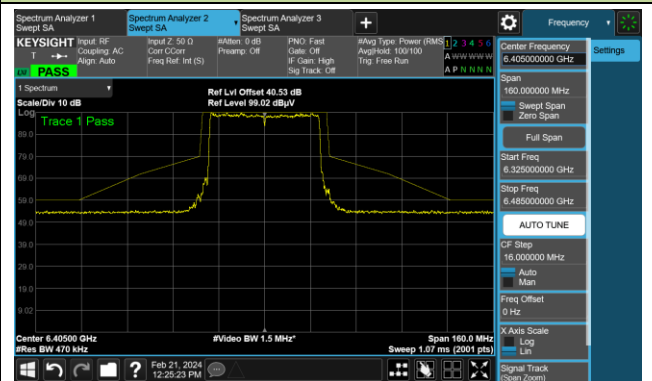

The Mask Data

Channel 209 (6995MHz)

The Reference Level

The Mask Data

802.11ax-HE20

Channel 229 (7095MHz)

The Reference Level

The Mask Data

802.11ax-HE40

Channel 3 (5965MHz)

The Reference Level

The Mask Data

Channel 51 (6205MHz)

The Reference Level

The Mask Data

Channel 91 (6405MHz)

The Reference Level

The Mask Data

802.11ax-HE40

Channel 99 (6445MHz)

The Reference Level

The Mask Data

Channel 107 (6485MHz)

The Reference Level