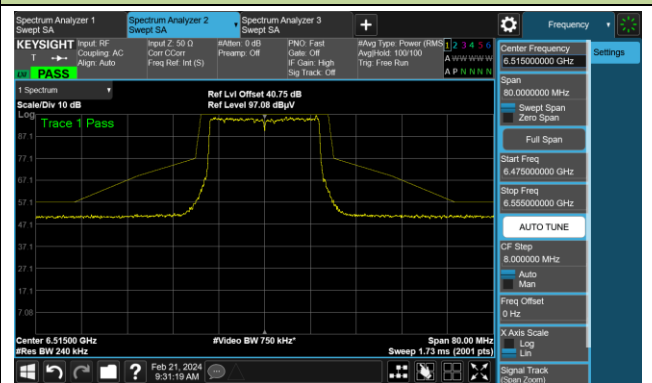

Channel 49 (6195MHz)

The Reference Level

The Mask Data

Channel 93 (6415MHz)

The Reference Level

The Mask Data

802.11ax-HE20

Channel 97 (6435MHz)

The Reference Level

The Mask Data

Channel 105 (6475MHz)

The Reference Level

The Mask Data

Channel 113 (6515MHz)

The Reference Level

The Mask Data

802.11ax-HE20

Channel 117 (6535MHz)

The Reference Level

The Mask Data

Channel 149 (6695MHz)

The Reference Level

The Mask Data

Channel 181 (6855MHz)

The Reference Level

The Mask Data

802.11ax-HE20

Channel 185 (6875MHz)

The Reference Level

The Mask Data

Channel 189 (6895MHz)

The Reference Level