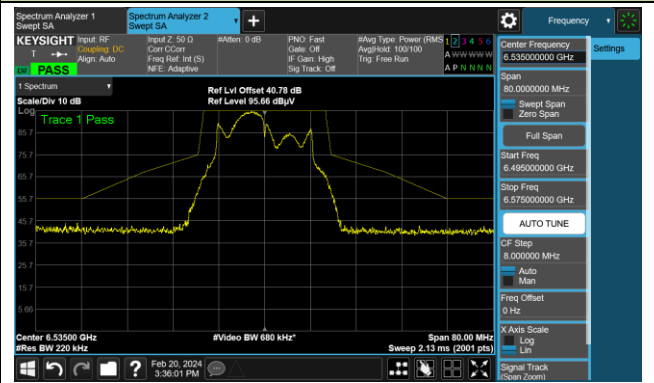

The Reference Level

The Mask Data

Channel 113 (6515MHz)

The Reference Level

The Mask Data

802.11a

Channel 117 (6535MHz)

The Reference Level

The Mask Data

Channel 149 (6695MHz)

The Reference Level

The Mask Data

Channel 181 (6855MHz)

The Reference Level

The Mask Data

802.11a

Channel 185 (6875MHz)

Channel 189 (6895MHz)

The Reference Level	The Mask Data
---------------------	---------------

Channel 209 (6995MHz)

The Reference Level	The Mask Data
---------------------	---------------