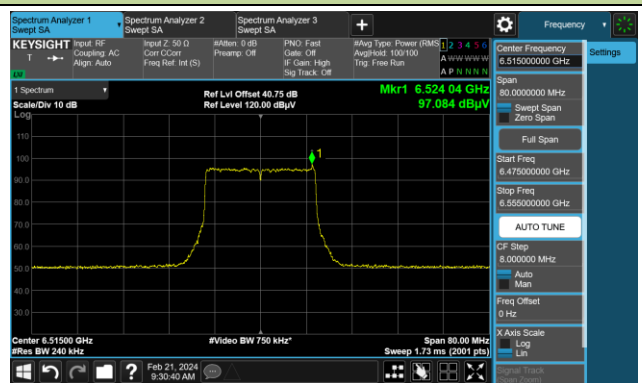

Channel 49 (6195MHz)

The Reference Level

The Mask Data

Channel 93 (6415MHz)

The Reference Level

The Mask Data

802.11ax-HE20

Channel 97 (6435MHz)

The Reference Level

The Mask Data

Channel 105 (6475MHz)

The Reference Level

The Mask Data

Channel 113 (6515MHz)

The Reference Level

The Mask Data

802.11ax-HE20

Channel 117 (6535MHz)

The Reference Level

The Mask Data

Channel 149 (6695MHz)

The Reference Level

The Mask Data

Channel 181 (6855MHz)

The Reference Level

The Mask Data

802.11ax-HE20

Channel 185 (6875MHz)

The Reference Level

The Mask Data

Channel 189 (6895MHz)

The Reference Level