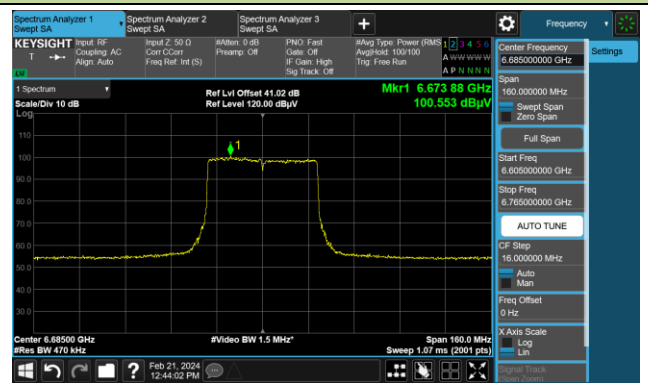

The Reference Level

The Mask Data

802.11ax-HE40

Channel 99 (6445MHz)

The Reference Level

The Mask Data

Channel 107 (6485MHz)

The Reference Level

The Mask Data

Channel 115 (6525MHz)

The Reference Level

The Mask Data

802.11ax-HE40

Channel 123 (6565MHz)

The Reference Level

The Mask Data

Channel 147 (6885MHz)

The Reference Level

The Mask Data

Channel 179 (6845MHz)

The Reference Level

The Mask Data

802.11ax-HE40

Channel 187 (6885MHz)

The Reference Level

The Mask Data

Channel 195 (6925MHz)

The Reference Level

The Mask Data

Channel 211 (7005MHz)

The Reference Level

The Mask Data