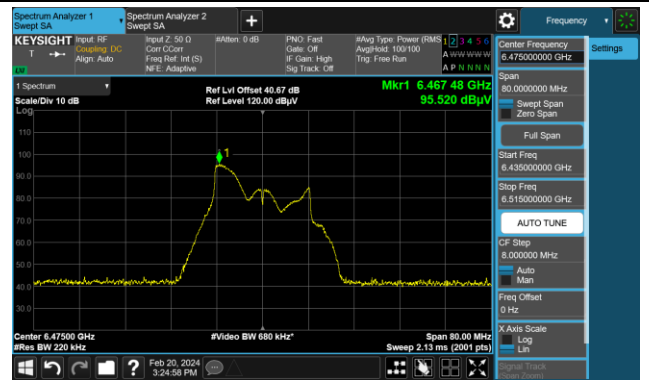

A.5 In-Band Emission Measurement

Test Site	SIP-AC3	Test Engineer	Arvin Ding
Test Date	2024-02-19~2024-02-23	Test Mode	CDD & STBC Mode

802.11a
Channel 1 (5955MHz)
The Reference Level

The Mask Data

Channel 49 (6195MHz)
The Reference Level

The Mask Data

Channel 93 (6415MHz)
The Reference Level

The Mask Data

802.11a

Channel 97 (6435MHz)

The Reference Level

The Mask Data

Channel 105 (6475MHz)

The Reference Level

The Mask Data

Channel 113 (6515MHz)

The Reference Level

The Mask Data

802.11a

Channel 117 (6535MHz)

The Reference Level

The Mask Data

Channel 149 (6695MHz)

The Reference Level

The Mask Data

Channel 181 (6855MHz)

The Reference Level

The Mask Data

802.11a