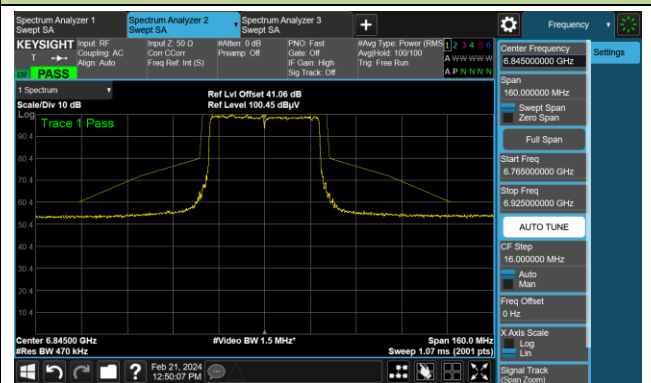

The Mask Data

Channel 115 (6525MHz)

The Reference Level

The Mask Data

802.11ax-HE40

Channel 123 (6565MHz)

The Reference Level

The Mask Data

Channel 147 (6885MHz)

The Reference Level

The Mask Data

Channel 179 (6845MHz)

The Reference Level

The Mask Data

802.11ax-HE40

Channel 187 (6885MHz)

The Reference Level

The Mask Data

Channel 195 (6925MHz)

The Reference Level

The Mask Data

Channel 211 (7005MHz)

The Reference Level

The Mask Data

802.11ax-HE40

Channel 227 (7085MHz)

The Reference Level

The Mask Data