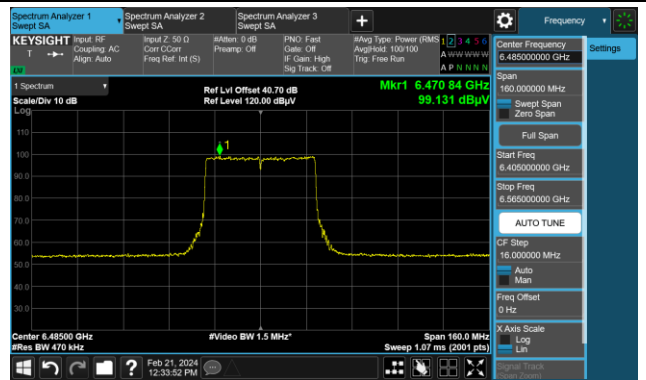

The Reference Level

The Mask Data

802.11ax-HE40

Channel 99 (6445MHz)

The Reference Level

The Mask Data

Channel 107 (6485MHz)

The Reference Level

The Mask Data

Channel 115 (6525MHz)

The Reference Level

The Mask Data

802.11ax-HE40

Channel 123 (6565MHz)

The Reference Level

The Mask Data