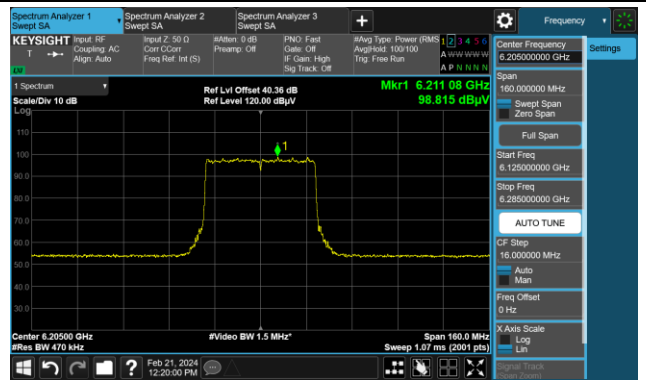

The Mask Data

Channel 209 (6995MHz)

The Reference Level

The Mask Data

802.11ax-HE20

Channel 229 (7095MHz)

The Reference Level

The Mask Data

802.11ax-HE40

Channel 3 (5965MHz)

The Reference Level

The Mask Data

Channel 51 (6205MHz)

The Reference Level

The Mask Data

Channel 91 (6405MHz)

The Reference Level

The Mask Data

802.11ax-HE40

Channel 99 (6445MHz)

The Reference Level

The Mask Data

Channel 107 (6485MHz)

The Reference Level