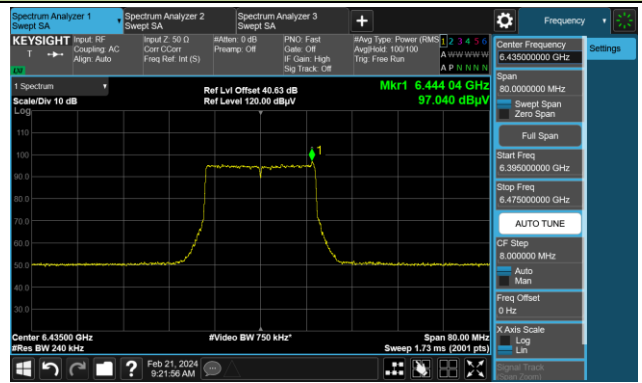

802.11a

Channel 229 (7095MHz)

The Reference Level

The Mask Data

802.11ax-HE20

Channel 1 (5955MHz)

The Reference Level

The Mask Data

Channel 49 (6195MHz)

The Reference Level

The Mask Data

Channel 93 (6415MHz)

The Reference Level

The Mask Data

802.11ax-HE20

Channel 97 (6435MHz)

The Reference Level

The Mask Data

Channel 105 (6475MHz)

The Reference Level

The Mask Data

Channel 113 (6515MHz)

The Reference Level

The Mask Data

802.11ax-HE20

Channel 117 (6535MHz)

The Reference Level

The Mask Data

Channel 149 (6695MHz)

The Reference Level

The Mask Data

Channel 181 (6855MHz)