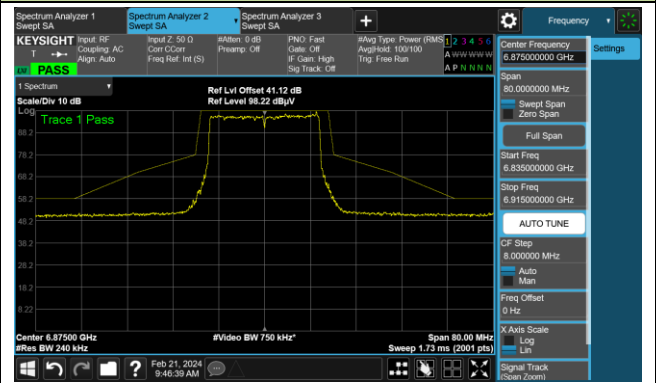

802.11ax-HE20

Channel 117 (6535MHz)

The Reference Level

The Mask Data

Channel 149 (6695MHz)

The Reference Level

The Mask Data

Channel 181 (6855MHz)

The Reference Level

The Mask Data

802.11ax-HE20

Channel 185 (6875MHz)

The Reference Level

The Mask Data

Channel 189 (6895MHz)

The Reference Level

The Mask Data

Channel 209 (6995MHz)

The Reference Level

The Mask Data

802.11ax-HE20

Channel 229 (7095MHz)

The Reference Level

The Mask Data