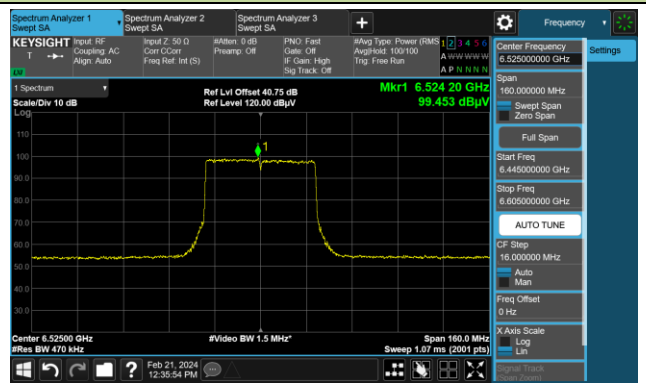

802.11ax-HE40

Channel 3 (5965MHz)

The Reference Level

The Mask Data

Channel 51 (6205MHz)

The Reference Level

The Mask Data

Channel 91 (6405MHz)

The Reference Level

The Mask Data

802.11ax-HE40

Channel 99 (6445MHz)

The Reference Level

The Mask Data

Channel 107 (6485MHz)

The Reference Level

The Mask Data

Channel 115 (6525MHz)

The Reference Level

The Mask Data

802.11ax-HE40

Channel 123 (6565MHz)

The Reference Level

The Mask Data