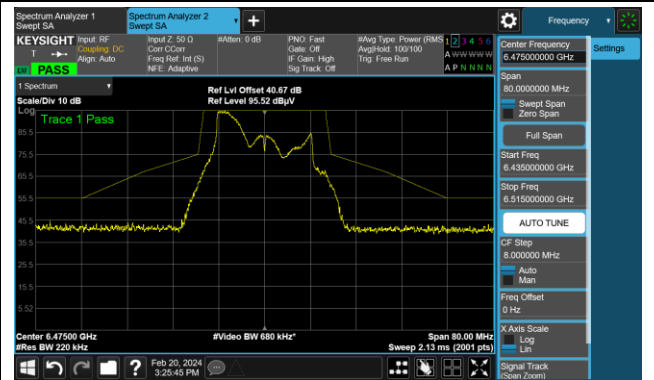

A.5 In-Band Emission Measurement

Test Site	SIP-AC3	Test Engineer	Arvin Ding
Test Date	2024-02-19~2024-02-23	Test Mode	CDD & STBC Mode

802.11a
Channel 1 (5955MHz)
The Reference Level

The Mask Data

Channel 49 (6195MHz)
The Reference Level

The Mask Data

Channel 93 (6415MHz)
The Reference Level

The Mask Data

802.11a

Channel 97 (6435MHz)

The Reference Level

The Mask Data

Channel 105 (6475MHz)

The Reference Level

The Mask Data

Channel 113 (6515MHz)

The Reference Level

The Mask Data

802.11a

Channel 117 (6535MHz)

The Reference Level

The Mask Data

Channel 149 (6695MHz)

The Reference Level

The Mask Data

Channel 181 (6855MHz)

The Reference Level

The Mask Data

802.11a