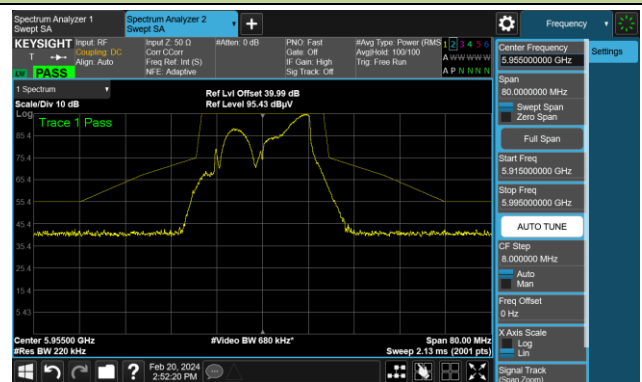

A.5 In-Band Emission Measurement

Test Site	SIP-AC3	Test Engineer	Arvin Ding
Test Date	2024-02-19~2024-02-23	Test Mode	CDD & STBC Mode

802.11a
Channel 1 (5955MHz)
The Reference Level

The Mask Data

Channel 49 (6195MHz)
The Reference Level

The Mask Data

Channel 93 (6415MHz)
The Reference Level

The Mask Data

802.11a

Channel 97 (6435MHz)

The Reference Level

The Mask Data

Channel 105 (6475MHz)

The Reference Level

The Mask Data

Channel 113 (6515MHz)

The Reference Level

The Mask Data

802.11a

Channel 117 (6535MHz)

The Reference Level