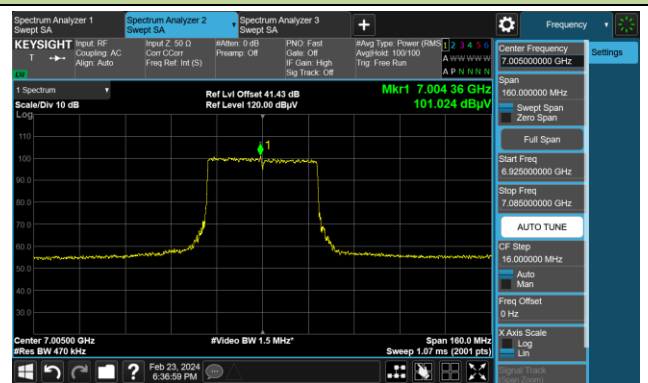

Channel 147 (6885MHz)

The Reference Level

The Mask Data

Channel 179 (6845MHz)

The Reference Level

The Mask Data

802.11ax-HE40

Channel 187 (6885MHz)

The Reference Level

The Mask Data

Channel 195 (6925MHz)

The Reference Level

The Mask Data

Channel 211 (7005MHz)

The Reference Level

The Mask Data

802.11ax-HE40

Channel 227 (7085MHz)

The Reference Level

The Mask Data