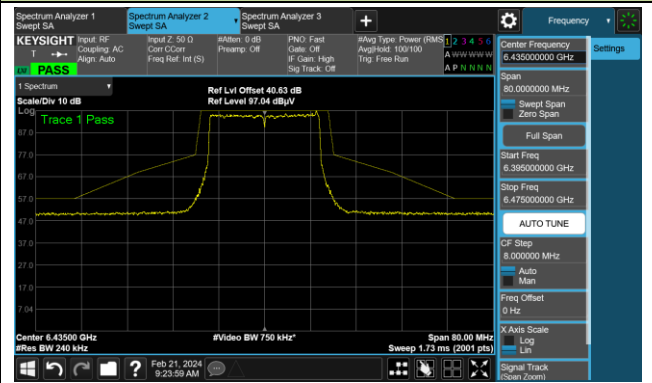

802.11a

Channel 229 (7095MHz)

The Reference Level

The Mask Data

802.11ax-HE20

Channel 1 (5955MHz)

The Reference Level

The Mask Data

Channel 49 (6195MHz)

The Reference Level

The Mask Data

Channel 93 (6415MHz)

The Reference Level

The Mask Data

802.11ax-HE20

Channel 97 (6435MHz)

The Reference Level

The Mask Data

Channel 105 (6475MHz)

The Reference Level

The Mask Data

Channel 113 (6515MHz)

The Reference Level

The Mask Data