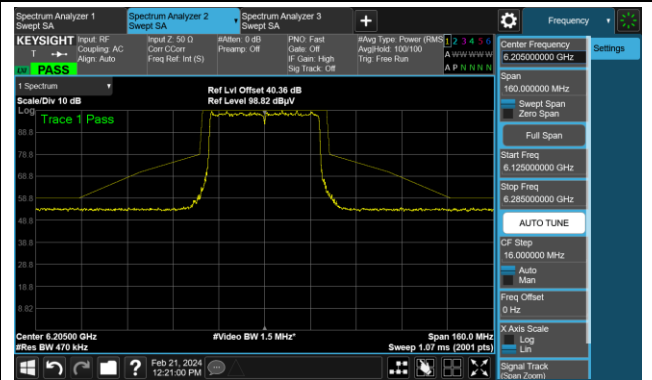

The Mask Data

Channel 209 (6995MHz)

The Reference Level

The Mask Data

802.11ax-HE20

Channel 229 (7095MHz)

The Reference Level

The Mask Data

802.11ax-HE40

Channel 3 (5965MHz)

The Reference Level

The Mask Data

Channel 51 (6205MHz)

The Reference Level

The Mask Data

Channel 91 (6405MHz)

The Reference Level

The Mask Data

802.11ax-HE40

Channel 99 (6445MHz)

The Reference Level

The Mask Data

Channel 107 (6485MHz)

The Reference Level