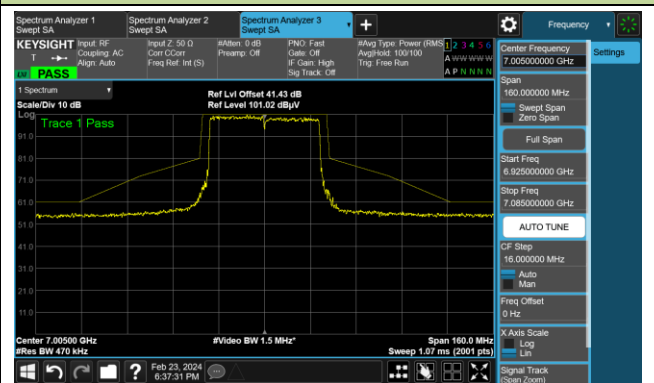

Channel 147 (6885MHz)

The Reference Level

The Mask Data

Channel 179 (6845MHz)

The Reference Level

The Mask Data

802.11ax-HE40

Channel 187 (6885MHz)

The Reference Level

The Mask Data

Channel 195 (6925MHz)

The Reference Level

The Mask Data

Channel 211 (7005MHz)

The Reference Level

The Mask Data

802.11ax-HE40

Channel 227 (7085MHz)

The Reference Level

The Mask Data