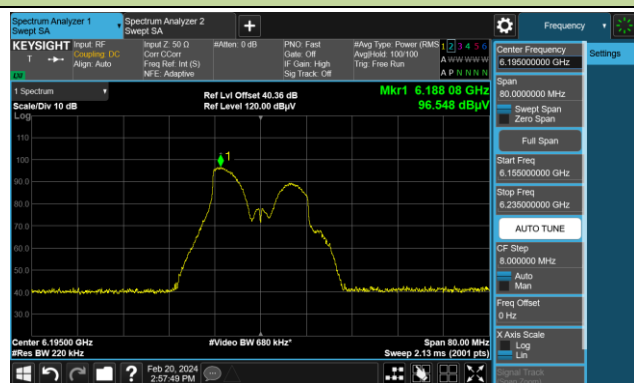

A.5 In-Band Emission Measurement

Test Site	SIP-AC3	Test Engineer	Arvin Ding
Test Date	2024-02-19~2024-02-23	Test Mode	CDD & STBC Mode

802.11a
Channel 1 (5955MHz)
The Reference Level

The Mask Data

Channel 49 (6195MHz)
The Reference Level

The Mask Data

Channel 93 (6415MHz)
The Reference Level

The Mask Data

802.11a

Channel 97 (6435MHz)

The Reference Level

The Mask Data

Channel 105 (6475MHz)

The Reference Level

The Mask Data

Channel 113 (6515MHz)

The Reference Level

The Mask Data

802.11a

Channel 117 (6535MHz)

The Reference Level