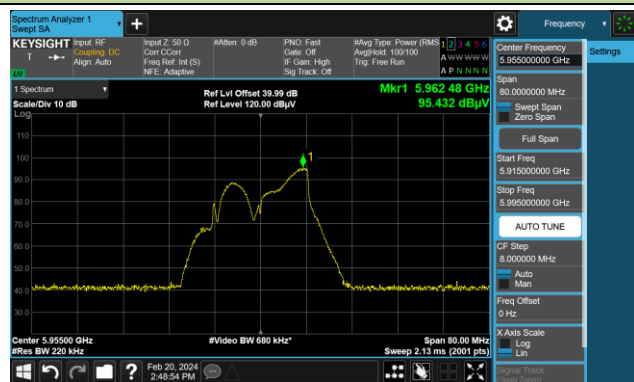

A.5 In-Band Emission Measurement

Test Site	SIP-AC3	Test Engineer	Arvin Ding
Test Date	2024-02-19~2024-02-23	Test Mode	CDD & STBC Mode

802.11a
Channel 1 (5955MHz)
The Reference Level

The Mask Data

Channel 49 (6195MHz)
The Reference Level

The Mask Data

Channel 93 (6415MHz)
The Reference Level

The Mask Data

802.11a

Channel 97 (6435MHz)

The Reference Level

The Mask Data

Channel 105 (6475MHz)

The Reference Level

The Mask Data

Channel 113 (6515MHz)

The Reference Level

The Mask Data

802.11a

Channel 117 (6535MHz)

The Reference Level