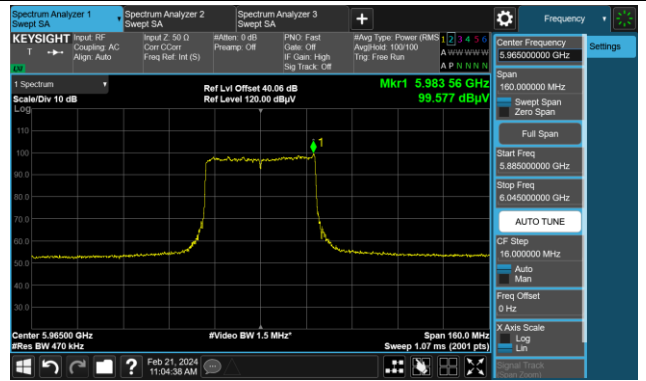

The Reference Level

The Mask Data

802.11ax-HE20

Channel 185 (6875MHz)

The Reference Level

The Mask Data

Channel 189 (6895MHz)

The Reference Level

The Mask Data

Channel 209 (6995MHz)

The Reference Level

The Mask Data

802.11ax-HE20

Channel 229 (7095MHz)

The Reference Level

The Mask Data

802.11ax-HE40

Channel 3 (5965MHz)

The Reference Level

The Mask Data

Channel 51 (6205MHz)

The Reference Level

The Mask Data

Channel 91 (6405MHz)