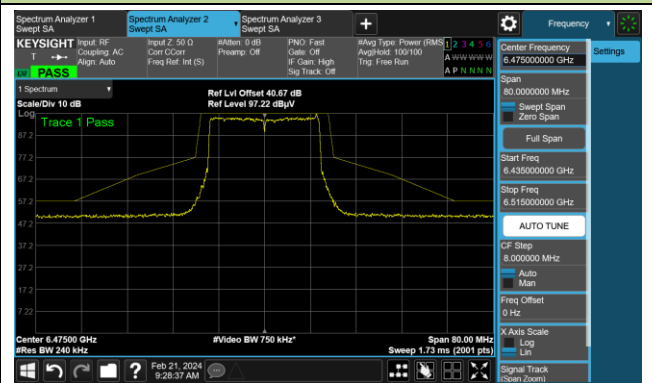

Channel 49 (6195MHz)

The Reference Level

The Mask Data

Channel 93 (6415MHz)

The Reference Level

The Mask Data

802.11ax-HE20

Channel 97 (6435MHz)

The Reference Level

The Mask Data

Channel 105 (6475MHz)

The Reference Level

The Mask Data

Channel 113 (6515MHz)

The Reference Level

The Mask Data

802.11ax-HE20

Channel 117 (6535MHz)

The Reference Level

The Mask Data

Channel 149 (6695MHz)

The Reference Level

The Mask Data

Channel 181 (6855MHz)

The Reference Level

The Mask Data

802.11ax-HE20

Channel 185 (6875MHz)

The Reference Level

The Mask Data

Channel 189 (6895MHz)

The Reference Level