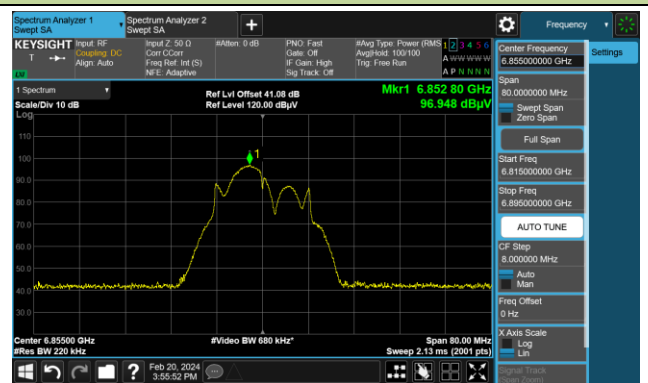

The Reference Level

The Mask Data

Channel 113 (6515MHz)

The Reference Level

The Mask Data

802.11a

Channel 117 (6535MHz)

The Reference Level

The Mask Data

Channel 149 (6695MHz)

The Reference Level

The Mask Data

Channel 181 (6855MHz)

The Reference Level

The Mask Data

802.11a

Channel 185 (6875MHz)

Channel 189 (6895MHz)

The Reference Level	The Mask Data
---------------------	---------------

Channel 209 (6995MHz)

The Reference Level	The Mask Data
---------------------	---------------

802.11a

Channel 229 (7095MHz)

The Reference Level

The Mask Data

802.11ax-HE20

Channel 1 (5955MHz)

The Reference Level

The Mask Data