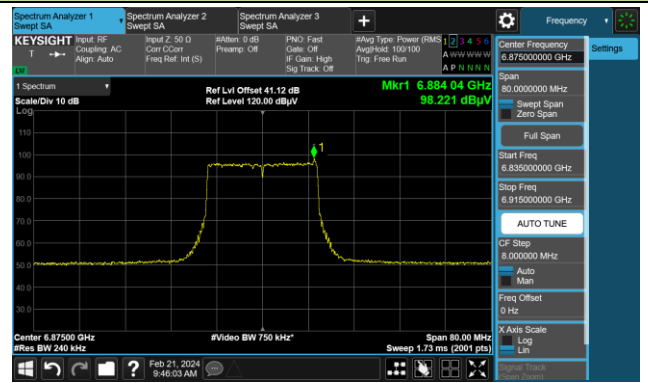

802.11ax-HE20

Channel 117 (6535MHz)

The Reference Level

The Mask Data

Channel 149 (6695MHz)

The Reference Level

The Mask Data

Channel 181 (6855MHz)

The Reference Level

The Mask Data

802.11ax-HE20

Channel 185 (6875MHz)

The Reference Level

The Mask Data

Channel 189 (6895MHz)

The Reference Level

The Mask Data

Channel 209 (6995MHz)

The Reference Level

The Mask Data

802.11ax-HE20

Channel 229 (7095MHz)

The Reference Level

The Mask Data