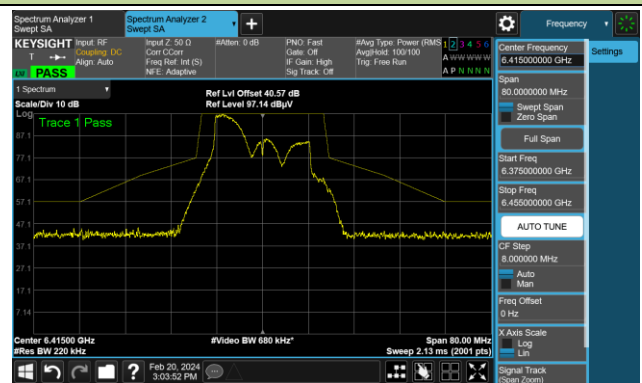

A.5 In-Band Emission Measurement

Test Site	SIP-AC3	Test Engineer	Arvin Ding
Test Date	2024-02-19~2024-02-23	Test Mode	CDD & STBC Mode

802.11a
Channel 1 (5955MHz)
The Reference Level

The Mask Data

Channel 49 (6195MHz)
The Reference Level

The Mask Data

Channel 93 (6415MHz)
The Reference Level

The Mask Data

802.11a

Channel 97 (6435MHz)

The Reference Level

The Mask Data

Channel 105 (6475MHz)

The Reference Level

The Mask Data

Channel 113 (6515MHz)

The Reference Level

The Mask Data

802.11a

Channel 117 (6535MHz)

The Reference Level