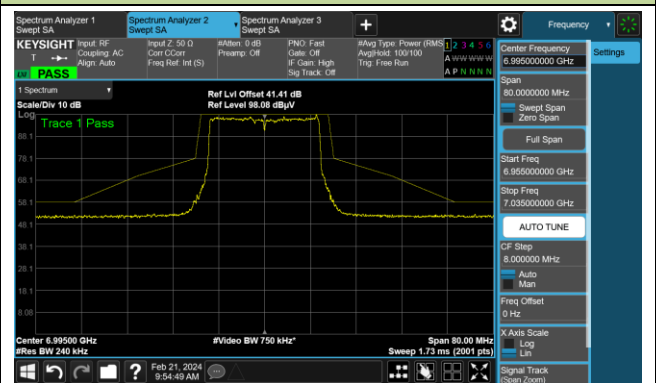

The Reference Level

The Mask Data

802.11ax-HE20

Channel 185 (6875MHz)

The Reference Level

The Mask Data

Channel 189 (6895MHz)

The Reference Level

The Mask Data

Channel 209 (6995MHz)

The Reference Level

The Mask Data

802.11ax-HE20

Channel 229 (7095MHz)

The Reference Level

The Mask Data

802.11ax-HE40

Channel 3 (5965MHz)

The Reference Level

The Mask Data

Channel 51 (6205MHz)

The Reference Level

The Mask Data

Channel 91 (6405MHz)