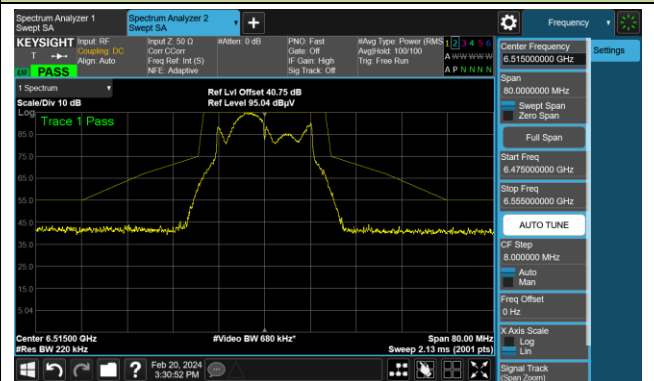

The Reference Level

The Mask Data

Channel 113 (6515MHz)

The Reference Level

The Mask Data

802.11a

Channel 117 (6535MHz)

The Reference Level

The Mask Data

Channel 149 (6695MHz)

The Reference Level

The Mask Data

Channel 181 (6855MHz)

The Reference Level

The Mask Data

802.11a