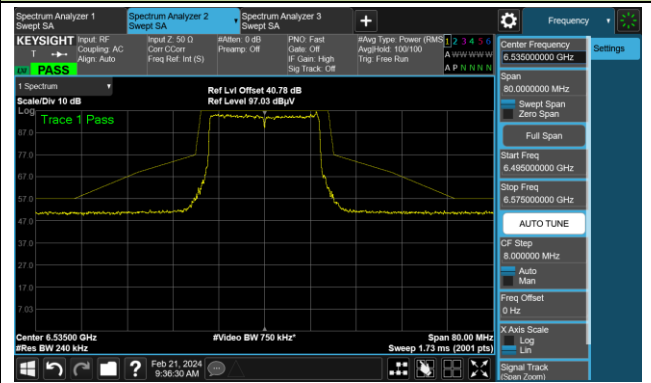

Channel 49 (6195MHz)

The Reference Level

The Mask Data

Channel 93 (6415MHz)

The Reference Level

The Mask Data

802.11ax-HE20

Channel 97 (6435MHz)

The Reference Level

The Mask Data

Channel 105 (6475MHz)

The Reference Level

The Mask Data

Channel 113 (6515MHz)

The Reference Level

The Mask Data

802.11ax-HE20

Channel 117 (6535MHz)

The Reference Level

The Mask Data

Channel 149 (6695MHz)

The Reference Level

The Mask Data

Channel 181 (6855MHz)

The Reference Level

The Mask Data

802.11ax-HE20

Channel 185 (6875MHz)

The Reference Level

The Mask Data

Channel 189 (6895MHz)

The Reference Level