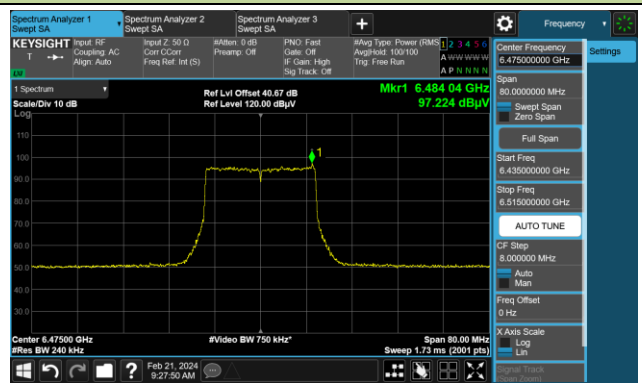

Channel 49 (6195MHz)

The Reference Level

The Mask Data

Channel 93 (6415MHz)

The Reference Level

The Mask Data

802.11ax-HE20

Channel 97 (6435MHz)

The Reference Level

The Mask Data

Channel 105 (6475MHz)

The Reference Level

The Mask Data

Channel 113 (6515MHz)

The Reference Level

The Mask Data

802.11ax-HE20

Channel 117 (6535MHz)

The Reference Level

The Mask Data

Channel 149 (6695MHz)

The Reference Level

The Mask Data

Channel 181 (6855MHz)

The Reference Level

The Mask Data

802.11ax-HE20

Channel 185 (6875MHz)

The Reference Level

The Mask Data

Channel 189 (6895MHz)

The Reference Level