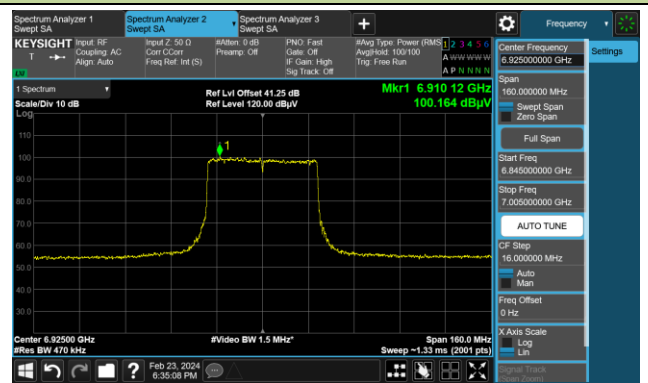

Channel 147 (6885MHz)

The Reference Level

The Mask Data

Channel 179 (6845MHz)

The Reference Level

The Mask Data

802.11ax-HE40

Channel 187 (6885MHz)

The Reference Level

The Mask Data

Channel 195 (6925MHz)

The Reference Level

The Mask Data

Channel 211 (7005MHz)

The Reference Level

The Mask Data

802.11ax-HE40

Channel 227 (7085MHz)

The Reference Level

The Mask Data