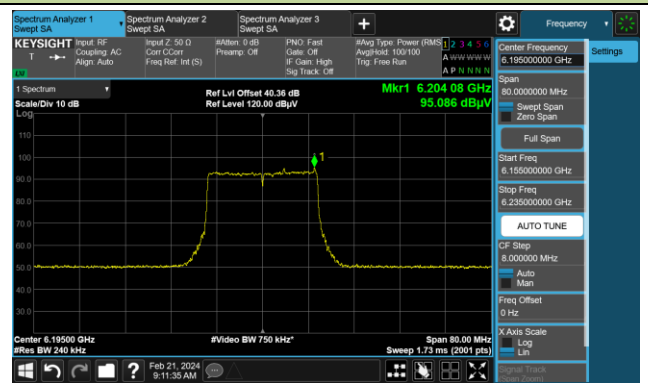

Channel 185 (6875MHz)

Channel 189 (6895MHz)

The Reference Level	The Mask Data
---------------------	---------------

Channel 209 (6995MHz)

The Reference Level	The Mask Data
---------------------	---------------

802.11a

Channel 229 (7095MHz)

The Reference Level

The Mask Data

802.11ax-HE20

Channel 1 (5955MHz)

The Reference Level

The Mask Data

Channel 49 (6195MHz)

The Reference Level

The Mask Data

Channel 93 (6415MHz)

The Reference Level

The Mask Data

802.11ax-HE20

Channel 97 (6435MHz)

The Reference Level

The Mask Data

Channel 105 (6475MHz)

The Reference Level

The Mask Data

Channel 113 (6515MHz)

The Reference Level

The Mask Data