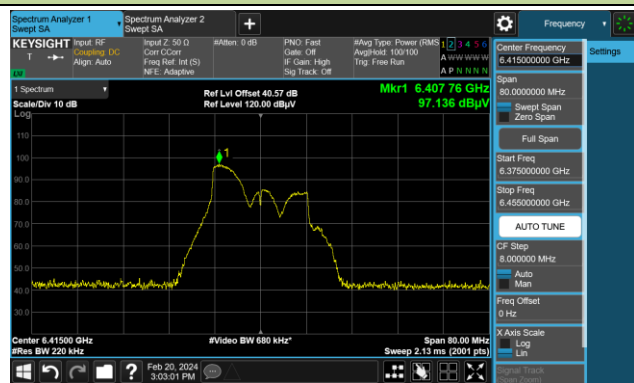

A.5 In-Band Emission Measurement

Test Site	SIP-AC3	Test Engineer	Arvin Ding
Test Date	2024-02-19~2024-02-23	Test Mode	CDD & STBC Mode

802.11a
Channel 1 (5955MHz)
The Reference Level

The Mask Data

Channel 49 (6195MHz)
The Reference Level

The Mask Data

Channel 93 (6415MHz)
The Reference Level

The Mask Data

802.11a

Channel 97 (6435MHz)

The Reference Level

The Mask Data

Channel 105 (6475MHz)

The Reference Level

The Mask Data

Channel 113 (6515MHz)

The Reference Level

The Mask Data

802.11a

Channel 117 (6535MHz)

The Reference Level