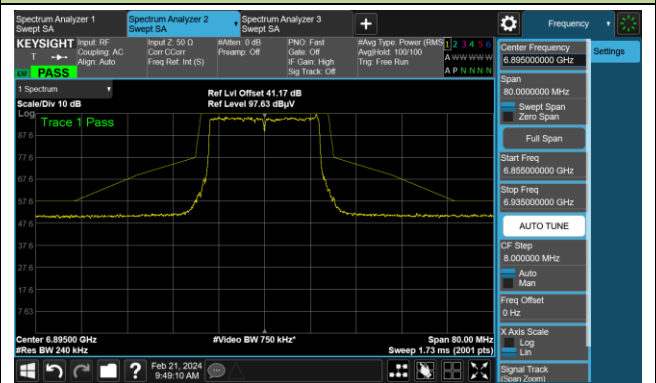

802.11ax-HE20

Channel 117 (6535MHz)

The Reference Level

The Mask Data

Channel 149 (6695MHz)

The Reference Level

The Mask Data

Channel 181 (6855MHz)

The Reference Level

The Mask Data

802.11ax-HE20

Channel 185 (6875MHz)

The Reference Level

The Mask Data

Channel 189 (6895MHz)

The Reference Level

The Mask Data

Channel 209 (6995MHz)

The Reference Level

The Mask Data

802.11ax-HE20

Channel 229 (7095MHz)

The Reference Level

The Mask Data