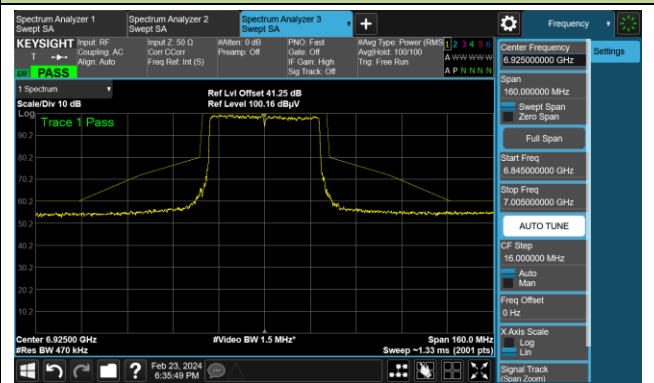

Channel 147 (6885MHz)

The Reference Level

The Mask Data

Channel 179 (6845MHz)

The Reference Level

The Mask Data

802.11ax-HE40

Channel 187 (6885MHz)

The Reference Level

The Mask Data

Channel 195 (6925MHz)

The Reference Level

The Mask Data

Channel 211 (7005MHz)

The Reference Level

The Mask Data

802.11ax-HE40

Channel 227 (7085MHz)

The Reference Level

The Mask Data