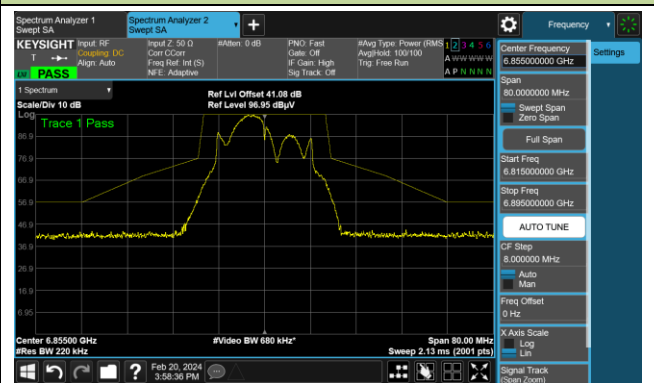

The Reference Level

The Mask Data

Channel 113 (6515MHz)

The Reference Level

The Mask Data

802.11a

Channel 117 (6535MHz)

The Reference Level

The Mask Data

Channel 149 (6695MHz)

The Reference Level

The Mask Data

Channel 181 (6855MHz)

The Reference Level

The Mask Data

802.11a

Channel 185 (6875MHz)

Channel 189 (6895MHz)

The Reference Level	The Mask Data
---------------------	---------------

Channel 209 (6995MHz)

The Reference Level	The Mask Data
---------------------	---------------