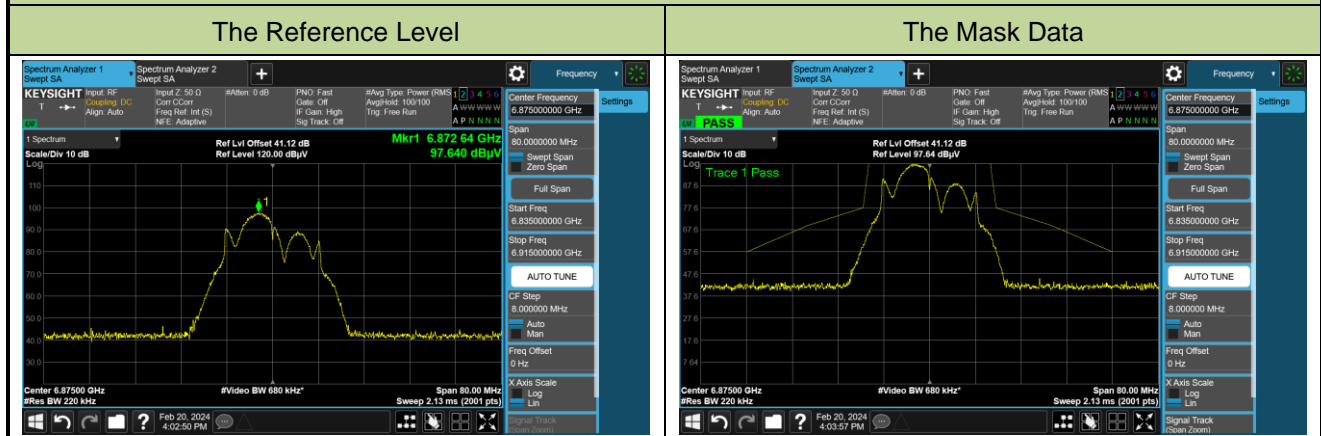

The Reference Level

The Mask Data

Channel 113 (6515MHz)

The Reference Level

The Mask Data

802.11a

Channel 117 (6535MHz)

The Reference Level

The Mask Data

Channel 149 (6695MHz)

The Reference Level

The Mask Data

Channel 181 (6855MHz)

The Reference Level

The Mask Data

802.11a

Channel 185 (6875MHz)

Channel 189 (6895MHz)

The Reference Level	The Mask Data
---------------------	---------------

Channel 209 (6995MHz)

The Reference Level	The Mask Data
---------------------	---------------

802.11a

Channel 229 (7095MHz)

The Reference Level

The Mask Data

802.11ax-HE20

Channel 1 (5955MHz)

The Reference Level

The Mask Data