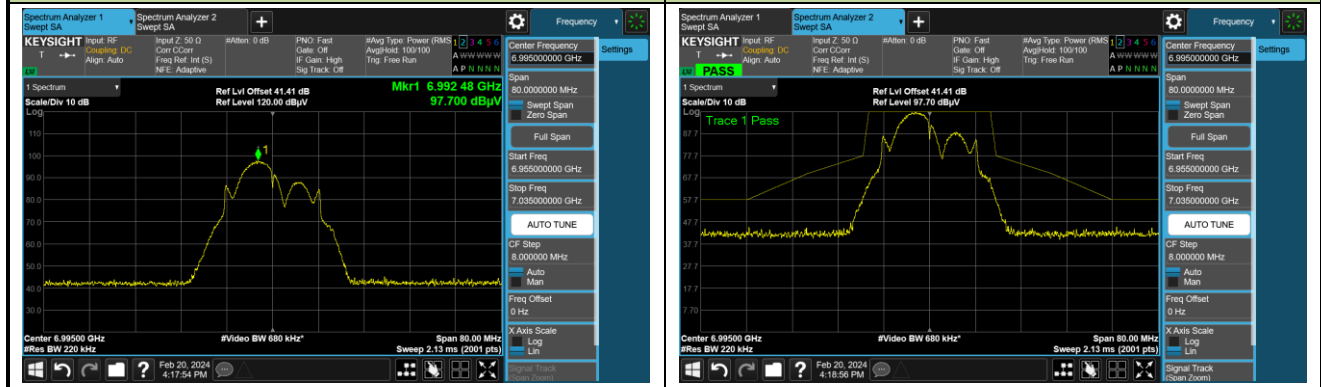

Channel 185 (6875MHz)

Channel 189 (6895MHz)

The Reference Level	The Mask Data
---------------------	---------------

Channel 209 (6995MHz)

The Reference Level	The Mask Data
---------------------	---------------

802.11a

Channel 229 (7095MHz)

The Reference Level

The Mask Data

802.11ax-HE20

Channel 1 (5955MHz)

The Reference Level

The Mask Data