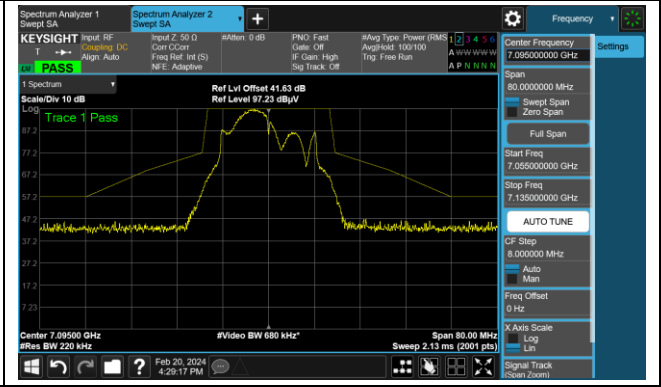

Channel 185 (6875MHz)

Channel 189 (6895MHz)

The Reference Level	The Mask Data
---------------------	---------------

Channel 209 (6995MHz)

The Reference Level	The Mask Data
---------------------	---------------

802.11a

Channel 229 (7095MHz)

The Reference Level

The Mask Data

802.11ax-HE20

Channel 1 (5955MHz)

The Reference Level

The Mask Data