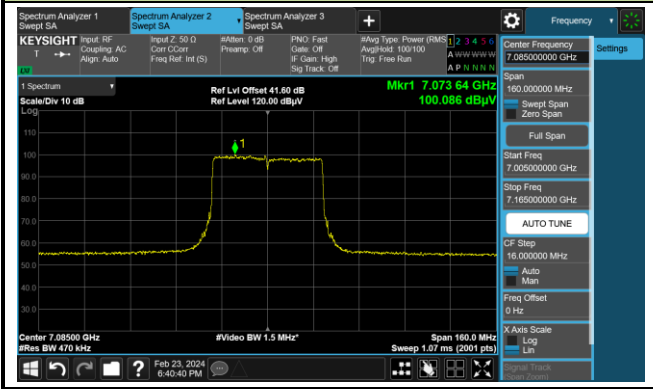

Channel 147 (6885MHz)

The Reference Level

The Mask Data

Channel 179 (6845MHz)

The Reference Level

The Mask Data

802.11ax-HE40

Channel 187 (6885MHz)

The Reference Level

The Mask Data

Channel 195 (6925MHz)

The Reference Level

The Mask Data

Channel 211 (7005MHz)

The Reference Level

The Mask Data

802.11ax-HE40

Channel 227 (7085MHz)

The Reference Level

The Mask Data