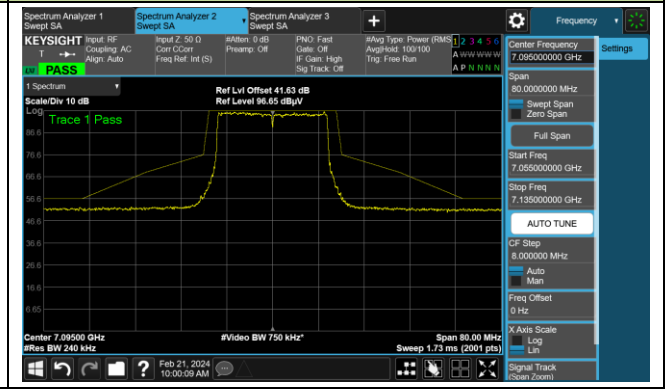

The Reference Level

The Mask Data

802.11ax-HE20

Channel 185 (6875MHz)

The Reference Level

The Mask Data

Channel 189 (6895MHz)

The Reference Level

The Mask Data

Channel 209 (6995MHz)

The Reference Level

The Mask Data

802.11ax-HE20

Channel 229 (7095MHz)

The Reference Level

The Mask Data

802.11ax-HE40

Channel 3 (5965MHz)

The Reference Level

The Mask Data

Channel 51 (6205MHz)

The Reference Level

The Mask Data

Channel 91 (6405MHz)