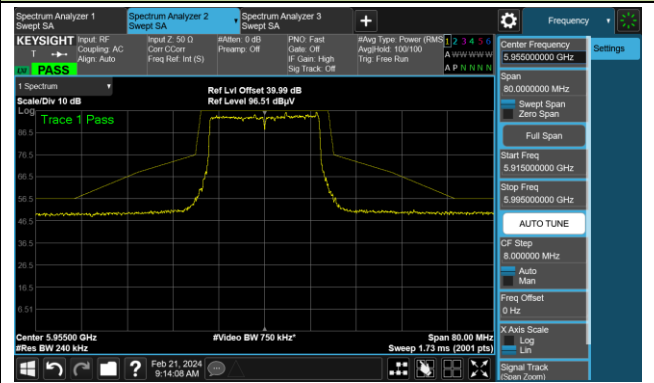

Channel 185 (6875MHz)

Channel 189 (6895MHz)

The Reference Level	The Mask Data
---------------------	---------------

Channel 209 (6995MHz)

The Reference Level	The Mask Data
---------------------	---------------

802.11a

Channel 229 (7095MHz)

The Reference Level

The Mask Data

802.11ax-HE20

Channel 1 (5955MHz)

The Reference Level

The Mask Data

Channel 49 (6195MHz)

The Reference Level

The Mask Data

Channel 93 (6415MHz)

The Reference Level

The Mask Data

802.11ax-HE20

Channel 97 (6435MHz)

The Reference Level

The Mask Data

Channel 105 (6475MHz)

The Reference Level

The Mask Data

Channel 113 (6515MHz)

The Reference Level

The Mask Data