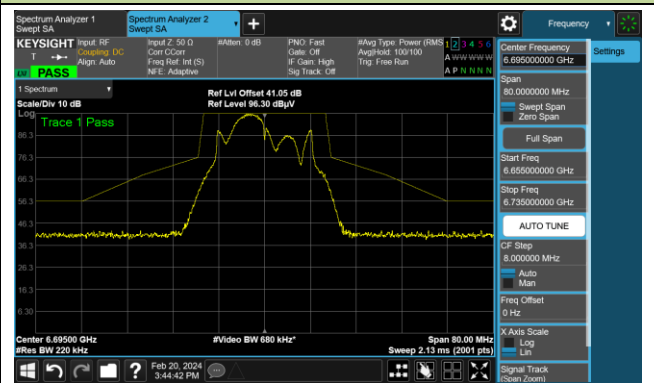

The Reference Level

The Mask Data

Channel 113 (6515MHz)

The Reference Level

The Mask Data

802.11a

Channel 117 (6535MHz)

The Reference Level

The Mask Data

Channel 149 (6695MHz)

The Reference Level

The Mask Data

Channel 181 (6855MHz)

The Reference Level

The Mask Data

802.11a

Channel 185 (6875MHz)

Channel 189 (6895MHz)

The Reference Level	The Mask Data
---------------------	---------------

Channel 209 (6995MHz)

The Reference Level	The Mask Data
---------------------	---------------