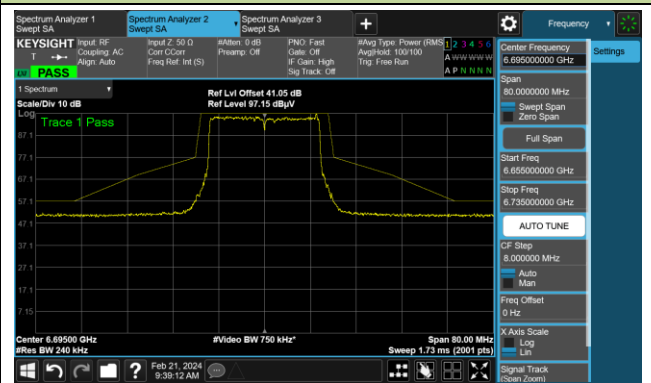

The Reference Level

The Mask Data

Channel 105 (6475MHz)

The Reference Level

The Mask Data

Channel 113 (6515MHz)

The Reference Level

The Mask Data

802.11ax-HE20

Channel 117 (6535MHz)

The Reference Level

The Mask Data

Channel 149 (6695MHz)

The Reference Level

The Mask Data

Channel 181 (6855MHz)

The Reference Level

The Mask Data

802.11ax-HE20

Channel 185 (6875MHz)

The Reference Level

The Mask Data

Channel 189 (6895MHz)

The Reference Level