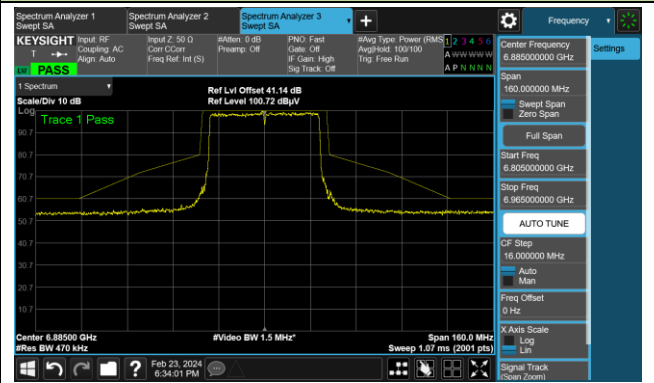

The Mask Data

Channel 115 (6525MHz)

The Reference Level

The Mask Data

802.11ax-HE40

Channel 123 (6565MHz)

The Reference Level

The Mask Data

Channel 147 (6885MHz)

The Reference Level

The Mask Data

Channel 179 (6845MHz)

The Reference Level

The Mask Data

802.11ax-HE40

Channel 187 (6885MHz)

The Reference Level

The Mask Data

Channel 195 (6925MHz)

The Reference Level

The Mask Data

Channel 211 (7005MHz)

The Reference Level

The Mask Data

802.11ax-HE40

Channel 227 (7085MHz)

The Reference Level

The Mask Data