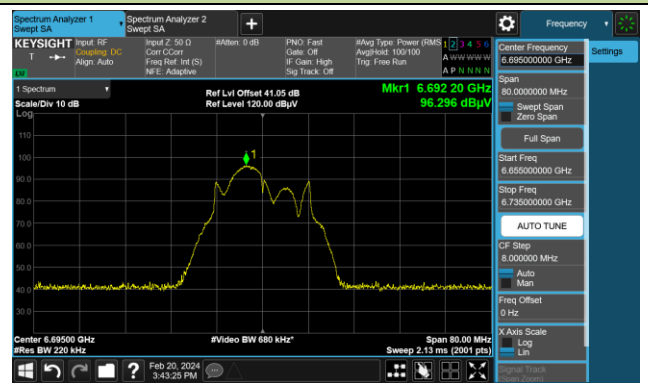

The Mask Data

Channel 93 (6415MHz)
The Reference Level

The Mask Data

802.11a

Channel 97 (6435MHz)

The Reference Level

The Mask Data

Channel 105 (6475MHz)

The Reference Level

The Mask Data

Channel 113 (6515MHz)

The Reference Level

The Mask Data

802.11a

Channel 117 (6535MHz)

The Reference Level

The Mask Data

Channel 149 (6695MHz)

The Reference Level

The Mask Data

Channel 181 (6855MHz)

The Reference Level

The Mask Data

802.11a

Channel 185 (6875MHz)

Channel 189 (6895MHz)

The Reference Level	The Mask Data
---------------------	---------------

Channel 209 (6995MHz)

The Reference Level	The Mask Data
---------------------	---------------