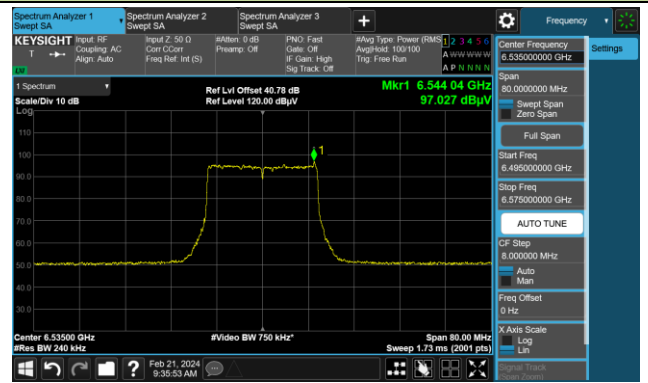

Channel 49 (6195MHz)

The Reference Level

The Mask Data

Channel 93 (6415MHz)

The Reference Level

The Mask Data

802.11ax-HE20

Channel 97 (6435MHz)

The Reference Level

The Mask Data

Channel 105 (6475MHz)

The Reference Level

The Mask Data

Channel 113 (6515MHz)

The Reference Level

The Mask Data

802.11ax-HE20

Channel 117 (6535MHz)

The Reference Level

The Mask Data

Channel 149 (6695MHz)

The Reference Level

The Mask Data

Channel 181 (6855MHz)