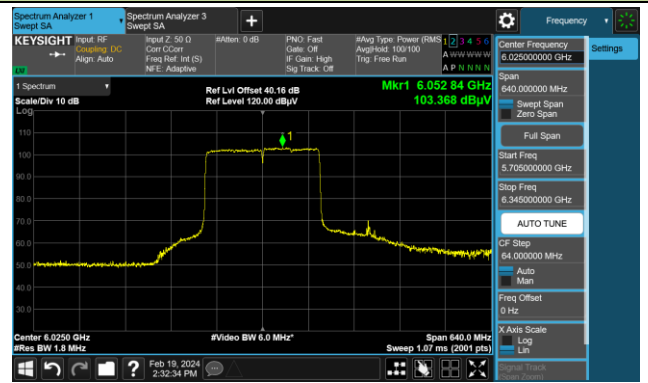

## The Reference Level

## The Mask Data

802.11be-EHT160

Channel 15 (6025MHz)

The Reference Level

The Mask Data

Channel 47 (6185MHz)

The Reference Level

The Mask Data

Channel 79 (6345MHz)

The Reference Level

The Mask Data

802.11be-EHT160

Channel 111 (6505MHz)

The Reference Level

The Mask Data

Channel 143 (6665MHz)