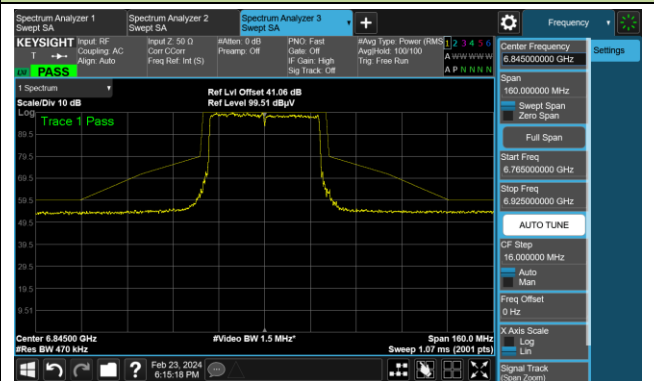

802.11be-EHT40

Channel 123 (6565MHz)

The Reference Level

The Mask Data

Channel 147 (6850MHz)

The Reference Level

The Mask Data

Channel 179 (6845MHz)

The Reference Level

The Mask Data

802.11be-EHT40

Channel 187 (6885MHz)

The Reference Level

The Mask Data

Channel 195 (6925MHz)

The Reference Level