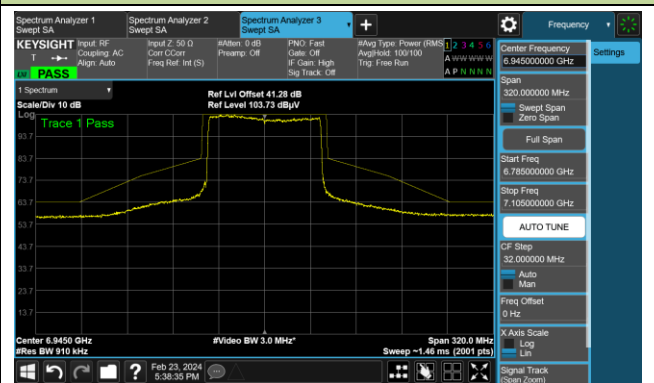

The Mask Data