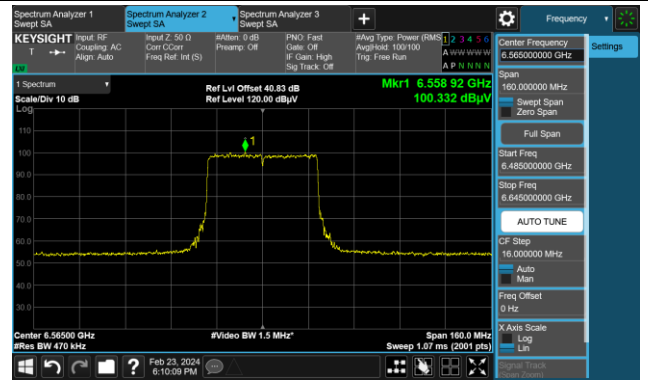

802.11be-EHT40

Channel 123 (6565MHz)

The Reference Level

The Mask Data

Channel 147 (6850MHz)

The Reference Level

The Mask Data

Channel 179 (6845MHz)

The Reference Level

The Mask Data

802.11be-EHT40

Channel 187 (6885MHz)

The Reference Level

The Mask Data

Channel 195 (6925MHz)

The Reference Level