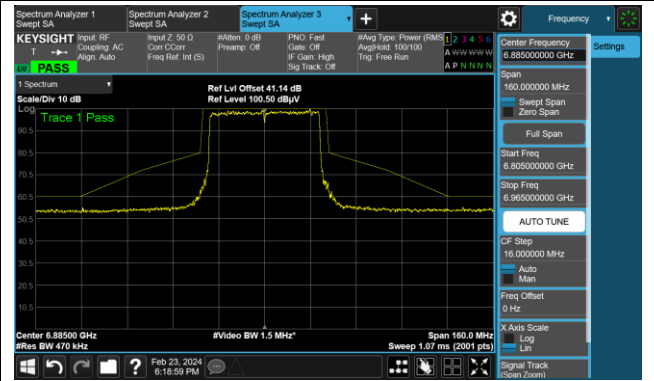

The Reference Level

The Mask Data

802.11be-EHT40

Channel 187 (6885MHz)

The Reference Level

The Mask Data

Channel 195 (6925MHz)

The Reference Level

The Mask Data

Channel 211 (7005MHz)

The Reference Level

The Mask Data

802.11be-EHT40

Channel 227 (7085MHz)

The Reference Level

The Mask Data