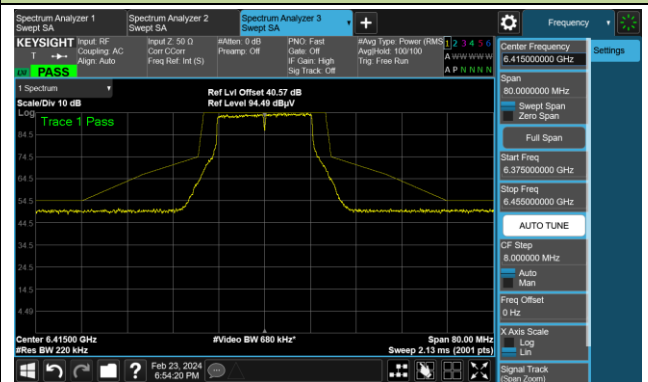

The Reference Level

The Mask Data

Channel 191 (6905MHz)

The Reference Level

The Mask Data

|           |            |               |            |
|-----------|------------|---------------|------------|
| Test Site | SIP-AC3    | Test Engineer | Arvin Ding |
| Test Date | 2024-02-23 | Test Mode     | SISO Mode  |

802.11a  
Channel 1 (5955MHz)

The Reference Level

The Mask Data

Channel 49 (6195MHz)

The Reference Level

The Mask Data

Channel 93 (6415MHz)

The Reference Level

The Mask Data

802.11a

Channel 97 (6435MHz)

The Reference Level

The Mask Data

Channel 105 (6475MHz)

The Reference Level

The Mask Data