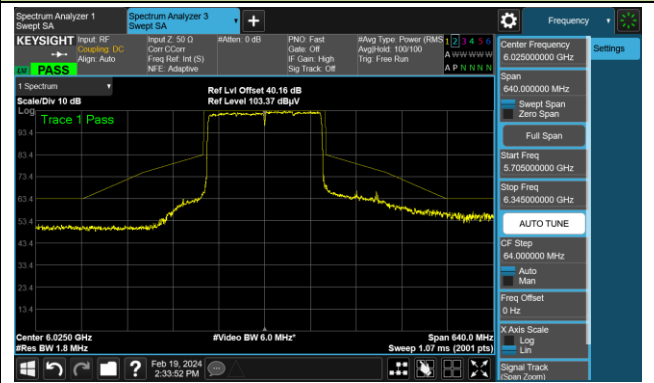

## Channel 199 (6945MHz)

## The Reference Level

## The Mask Data

802.11be-EHT160

Channel 15 (6025MHz)

The Reference Level

The Mask Data

Channel 47 (6185MHz)

The Reference Level

The Mask Data

Channel 79 (6345MHz)

The Reference Level

The Mask Data

802.11be-EHT160

Channel 111 (6505MHz)

The Reference Level

The Mask Data

Channel 143 (6665MHz)