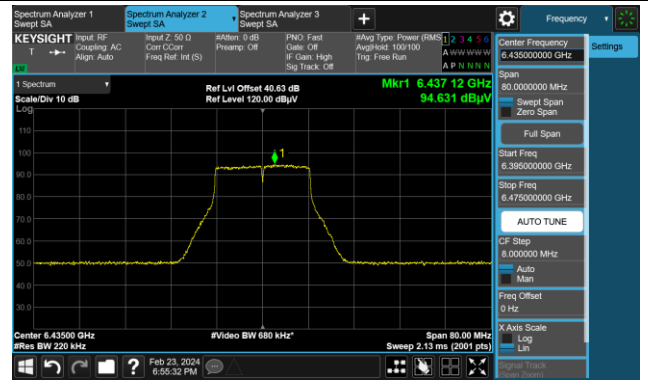

The Reference Level

The Mask Data

Channel 191 (6905MHz)

The Reference Level

The Mask Data

|           |            |               |            |
|-----------|------------|---------------|------------|
| Test Site | SIP-AC3    | Test Engineer | Arvin Ding |
| Test Date | 2024-02-23 | Test Mode     | SISO Mode  |

802.11a  
Channel 1 (5955MHz)

The Reference Level

The Mask Data

Channel 49 (6195MHz)

The Reference Level

The Mask Data

Channel 93 (6415MHz)

The Reference Level

The Mask Data

802.11a

Channel 97 (6435MHz)

The Reference Level

The Mask Data

Channel 105 (6475MHz)

The Reference Level

The Mask Data