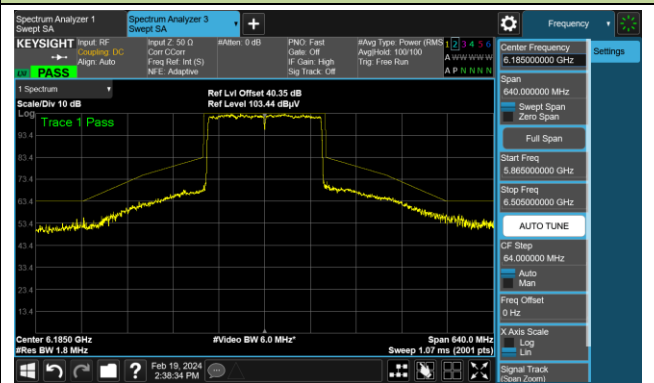

## The Reference Level

## The Mask Data

802.11be-EHT160

Channel 15 (6025MHz)

The Reference Level

The Mask Data

Channel 47 (6185MHz)

The Reference Level

The Mask Data

Channel 79 (6345MHz)

The Reference Level

The Mask Data

802.11be-EHT160

Channel 111 (6505MHz)

The Reference Level

The Mask Data

Channel 143 (6665MHz)