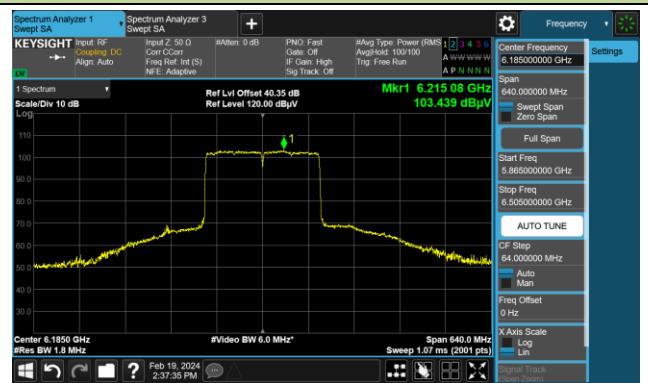

## Channel 199 (6945MHz)

## The Reference Level

## The Mask Data

802.11be-EHT160

Channel 15 (6025MHz)

The Reference Level

The Mask Data

Channel 47 (6185MHz)

The Reference Level

The Mask Data

Channel 79 (6345MHz)

The Reference Level

The Mask Data

802.11be-EHT160

Channel 111 (6505MHz)

The Reference Level

The Mask Data

Channel 143 (6665MHz)