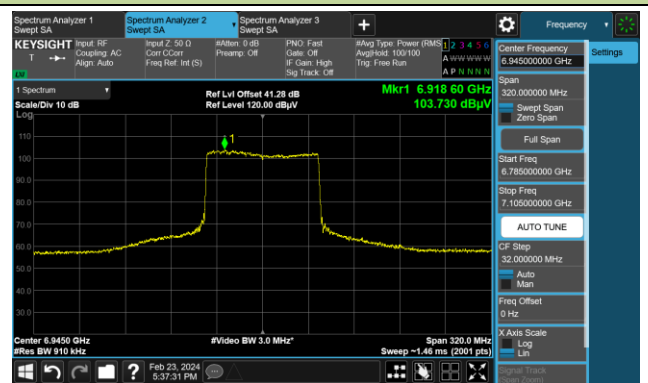

Channel 199 (6945MHz)

The Reference Level