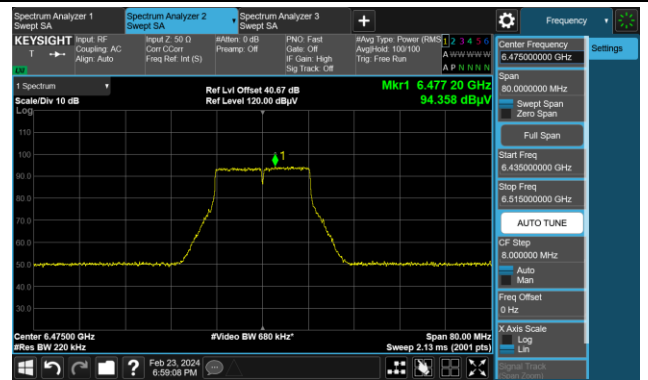

802.11a  
Channel 1 (5955MHz)

The Reference Level

The Mask Data

Channel 49 (6195MHz)

The Reference Level

The Mask Data

Channel 93 (6415MHz)

The Reference Level

The Mask Data

802.11a

Channel 97 (6435MHz)

The Reference Level

The Mask Data

Channel 105 (6475MHz)

The Reference Level

The Mask Data

Channel 113 (6515MHz)

The Reference Level

The Mask Data