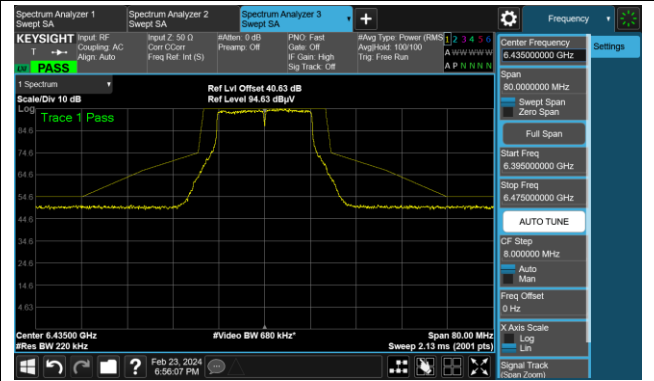

802.11a  
Channel 1 (5955MHz)

The Reference Level

The Mask Data

Channel 49 (6195MHz)

The Reference Level

The Mask Data

Channel 93 (6415MHz)

The Reference Level

The Mask Data

802.11a

Channel 97 (6435MHz)

The Reference Level

The Mask Data

Channel 105 (6475MHz)

The Reference Level

The Mask Data

Channel 113 (6515MHz)

The Reference Level

The Mask Data