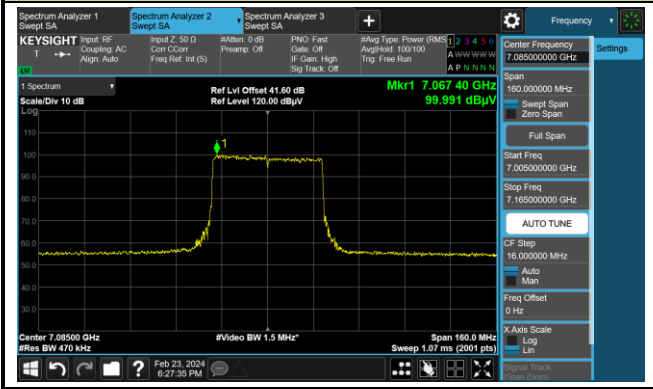

The Mask Data

Channel 211 (7005MHz)

The Reference Level

The Mask Data

802.11be-EHT40

Channel 227 (7085MHz)

The Reference Level

The Mask Data