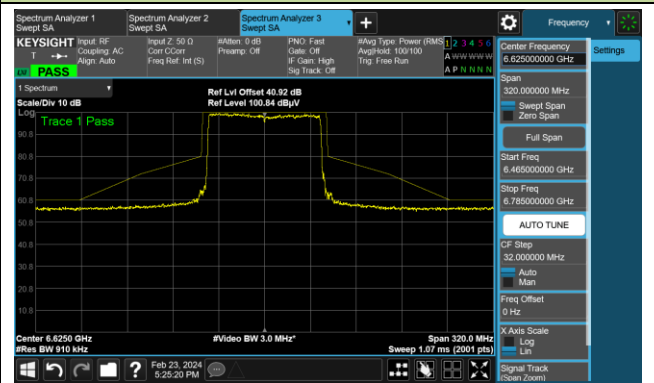

## The Reference Level

## The Mask Data

802.11be-EHT40

Channel 103 (6465MHz)

The Reference Level

The Mask Data

Channel 119 (6545MHz)

The Reference Level

The Mask Data

Channel 135 (6625MHz)

The Reference Level

The Mask Data