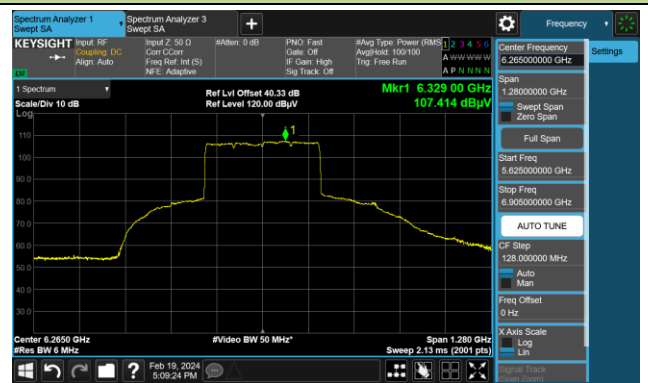

The Reference Level

The Mask Data

Channel 175 (6825MHz)

The Reference Level

The Mask Data

802.11be-EHT160

Channel 207 (6985MHz)

The Reference Level

The Mask Data

802.11be-EHT320

Channel 31 (6105MHz)

The Reference Level

The Mask Data

Channel 63 (6265MHz)

The Reference Level

The Mask Data

Channel 95 (6425MHz)

The Reference Level

The Mask Data

802.11be-EHT320

Channel 127 (6585MHz)

The Reference Level

The Mask Data

Channel 159 (6745MHz)

The Reference Level

The Mask Data

Channel 191 (6905MHz)

The Reference Level

The Mask Data

|           |            |               |            |
|-----------|------------|---------------|------------|
| Test Site | SIP-AC3    | Test Engineer | Arvin Ding |
| Test Date | 2024-02-23 | Test Mode     | SISO Mode  |