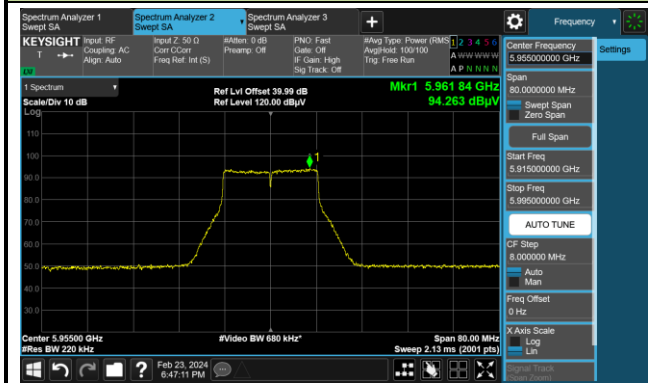

Channel 95 (6425MHz)

The Reference Level

The Mask Data

802.11be-EHT320

Channel 127 (6585MHz)

The Reference Level

The Mask Data

Channel 159 (6745MHz)

The Reference Level

The Mask Data

Channel 191 (6905MHz)

The Reference Level

The Mask Data

|           |            |               |            |
|-----------|------------|---------------|------------|
| Test Site | SIP-AC3    | Test Engineer | Arvin Ding |
| Test Date | 2024-02-23 | Test Mode     | SISO Mode  |

802.11a  
Channel 1 (5955MHz)

The Reference Level

The Mask Data

Channel 49 (6195MHz)

The Reference Level

The Mask Data

Channel 93 (6415MHz)

The Reference Level