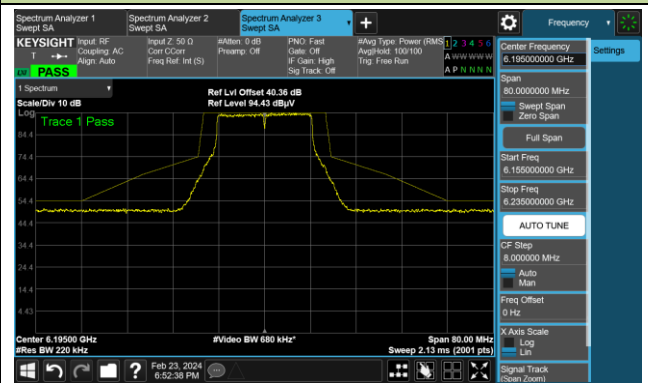

The Reference Level

The Mask Data

Channel 191 (6905MHz)

The Reference Level

The Mask Data

|           |            |               |            |
|-----------|------------|---------------|------------|
| Test Site | SIP-AC3    | Test Engineer | Arvin Ding |
| Test Date | 2024-02-23 | Test Mode     | SISO Mode  |

802.11a  
Channel 1 (5955MHz)

The Reference Level

The Mask Data

Channel 49 (6195MHz)

The Reference Level

The Mask Data

Channel 93 (6415MHz)

The Reference Level

The Mask Data

802.11a

Channel 97 (6435MHz)

The Reference Level

The Mask Data

Channel 105 (6475MHz)

The Reference Level

The Mask Data