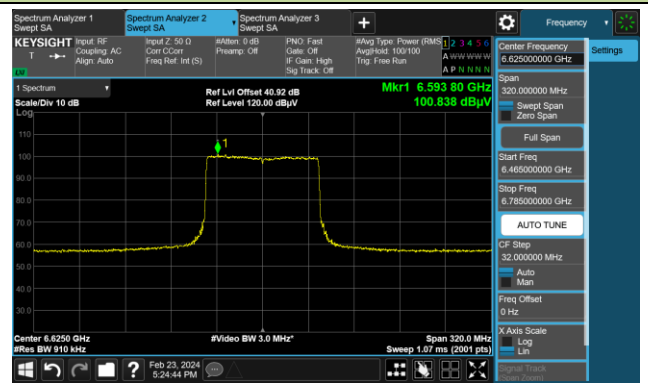

## The Reference Level

## The Mask Data

802.11be-EHT40

Channel 103 (6465MHz)

The Reference Level

The Mask Data

Channel 119 (6545MHz)

The Reference Level

The Mask Data

Channel 135 (6625MHz)

The Reference Level

The Mask Data