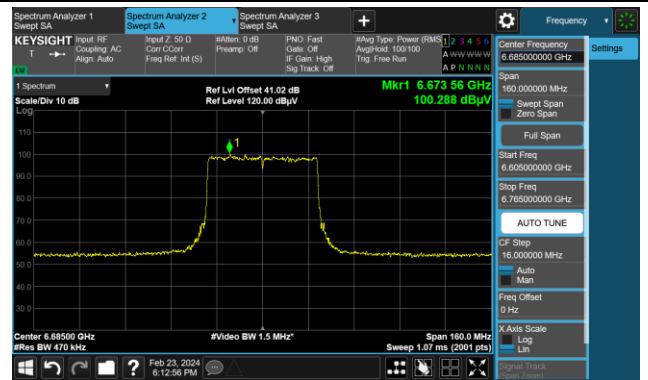

802.11be-EHT40

Channel 123 (6565MHz)

The Reference Level

The Mask Data

Channel 147 (6850MHz)

The Reference Level

The Mask Data

Channel 179 (6845MHz)

The Reference Level

The Mask Data

802.11be-EHT40

Channel 187 (6885MHz)

The Reference Level

The Mask Data

Channel 195 (6925MHz)

The Reference Level