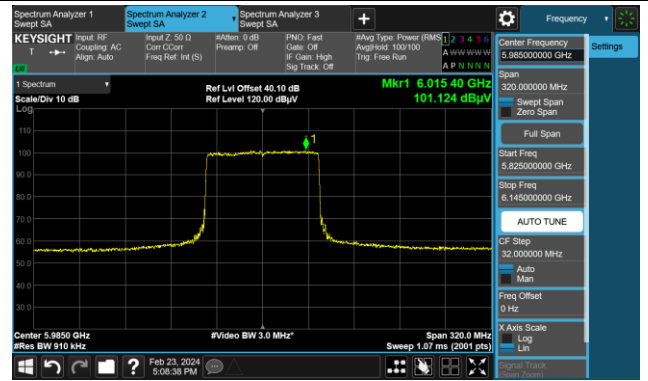

The Reference Level

The Mask Data

802.11be-EHT40

Channel 187 (6885MHz)

The Reference Level

The Mask Data

Channel 195 (6925MHz)

The Reference Level

The Mask Data

Channel 211 (7005MHz)

The Reference Level

The Mask Data

802.11be-EHT40

Channel 227 (7085MHz)

The Reference Level

The Mask Data

## 802.11be-EHT80

## The Reference Level