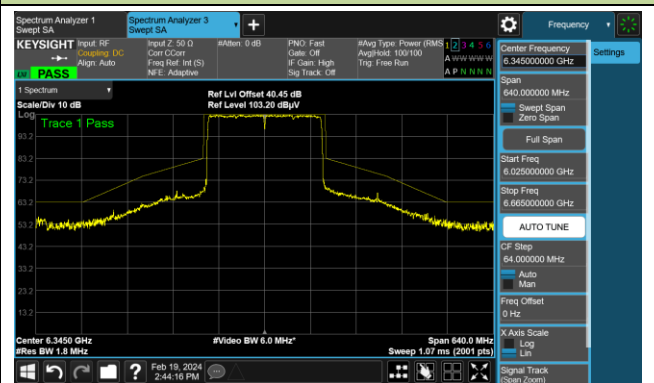

The Mask Data