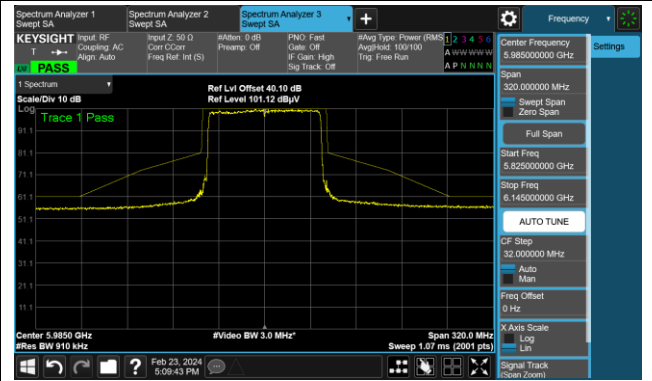

The Mask Data