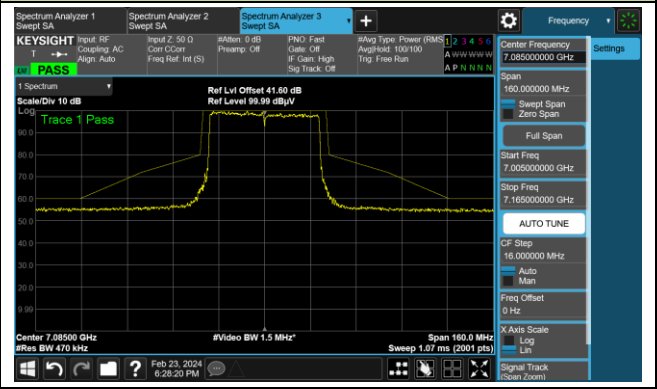

The Reference Level

The Mask Data

802.11be-EHT40

Channel 187 (6885MHz)

The Reference Level

The Mask Data

Channel 195 (6925MHz)

The Reference Level

The Mask Data

Channel 211 (7005MHz)

The Reference Level

The Mask Data

802.11be-EHT40

Channel 227 (7085MHz)

The Reference Level

The Mask Data

## The Reference Level