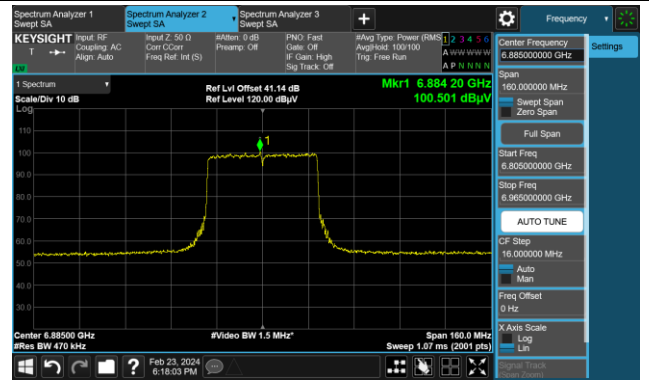

The Reference Level

The Mask Data

802.11be-EHT40

Channel 187 (6885MHz)

The Reference Level

The Mask Data

Channel 195 (6925MHz)

The Reference Level

The Mask Data

Channel 211 (7005MHz)

The Reference Level

The Mask Data

802.11be-EHT40

Channel 227 (7085MHz)

The Reference Level

The Mask Data