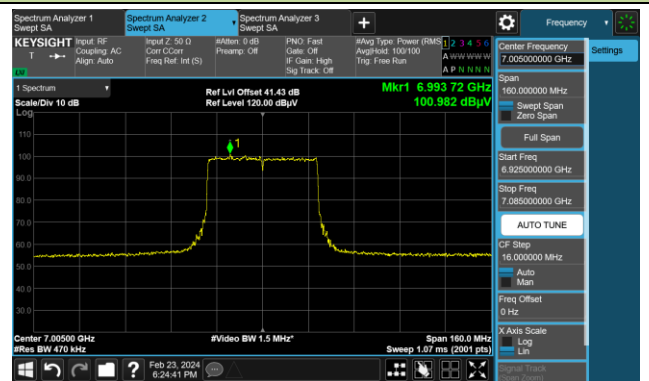

The Reference Level

The Mask Data

802.11be-EHT40

Channel 187 (6885MHz)

The Reference Level

The Mask Data

Channel 195 (6925MHz)

The Reference Level

The Mask Data

Channel 211 (7005MHz)

The Reference Level

The Mask Data

802.11be-EHT40

Channel 227 (7085MHz)

The Reference Level

The Mask Data