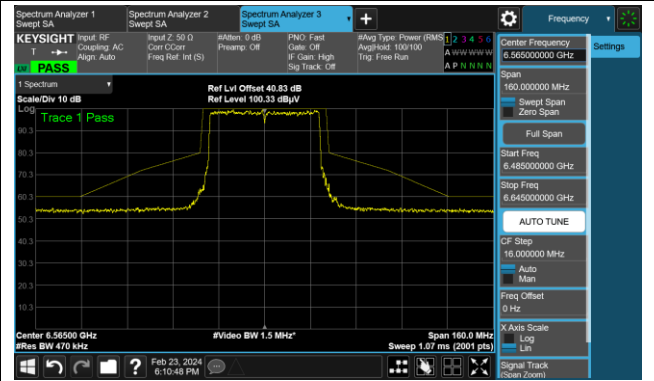

802.11be-EHT40

Channel 123 (6565MHz)

The Reference Level

The Mask Data

Channel 147 (6850MHz)

The Reference Level

The Mask Data

Channel 179 (6845MHz)

The Reference Level

The Mask Data

802.11be-EHT40

Channel 187 (6885MHz)

The Reference Level

The Mask Data

Channel 195 (6925MHz)

The Reference Level