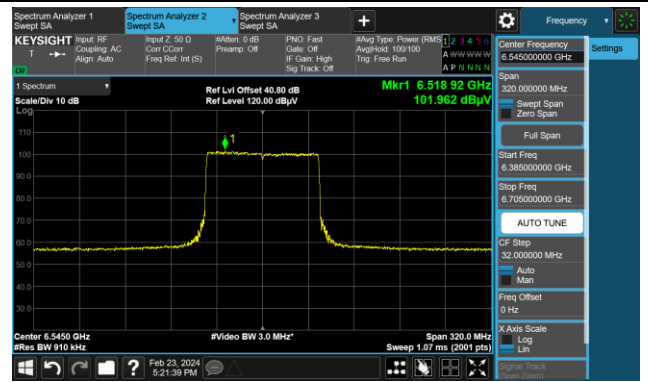

## The Reference Level

## The Mask Data

802.11be-EHT40

Channel 103 (6465MHz)

The Reference Level

The Mask Data

Channel 119 (6545MHz)

The Reference Level

The Mask Data

Channel 135 (6625MHz)

The Reference Level

The Mask Data