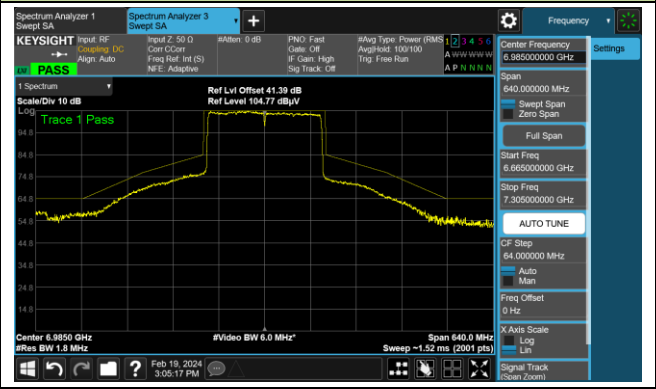

The Mask Data