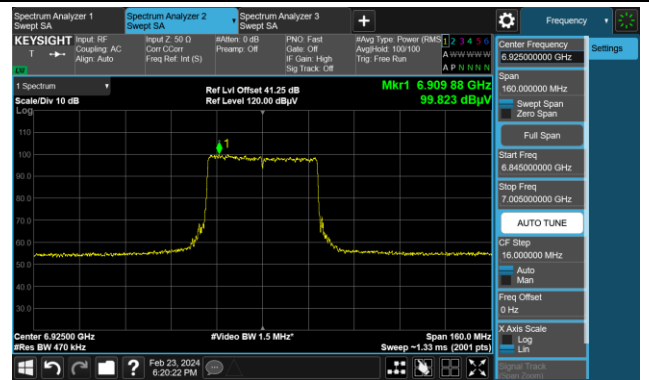

The Reference Level

The Mask Data

802.11be-EHT40

Channel 187 (6885MHz)

The Reference Level

The Mask Data

Channel 195 (6925MHz)

The Reference Level

The Mask Data

Channel 211 (7005MHz)

The Reference Level

The Mask Data

802.11be-EHT40

Channel 227 (7085MHz)

The Reference Level

The Mask Data