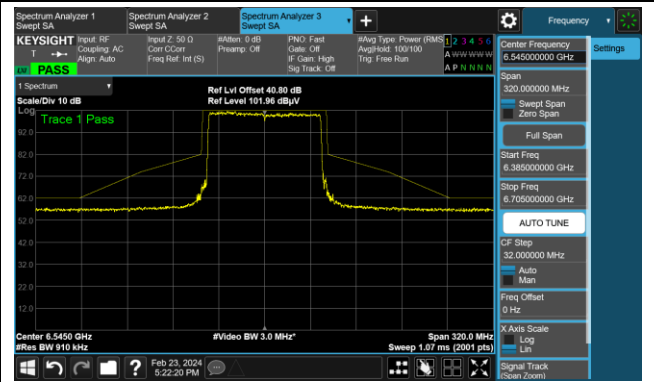

## The Reference Level

## The Mask Data

802.11be-EHT40

Channel 103 (6465MHz)

The Reference Level

The Mask Data

Channel 119 (6545MHz)

The Reference Level

The Mask Data

Channel 135 (6625MHz)

The Reference Level

The Mask Data