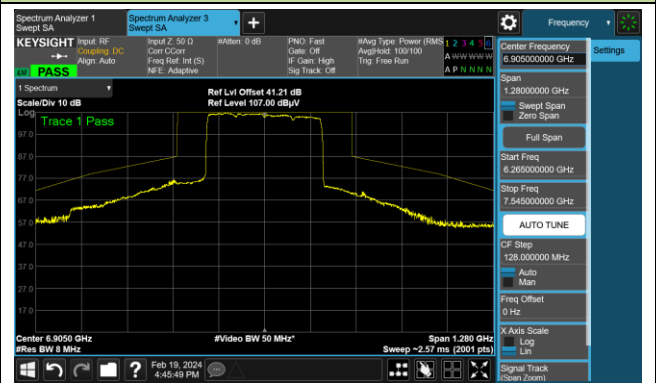

Channel 95 (6425MHz)

The Reference Level

The Mask Data

802.11be-EHT320

Channel 127 (6585MHz)

The Reference Level

The Mask Data

Channel 159 (6745MHz)

The Reference Level

The Mask Data

Channel 191 (6905MHz)

The Reference Level

The Mask Data

|           |            |               |            |
|-----------|------------|---------------|------------|
| Test Site | SIP-AC3    | Test Engineer | Arvin Ding |
| Test Date | 2024-02-23 | Test Mode     | SISO Mode  |

802.11a  
Channel 1 (5955MHz)

The Reference Level

The Mask Data

Channel 49 (6195MHz)

The Reference Level

The Mask Data

Channel 93 (6415MHz)

The Reference Level