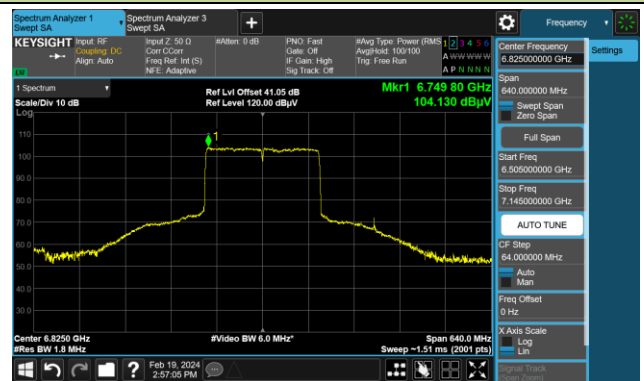

The Reference Level

The Mask Data

Channel 175 (6825MHz)

The Reference Level

The Mask Data

802.11be-EHT160

Channel 207 (6985MHz)

The Reference Level