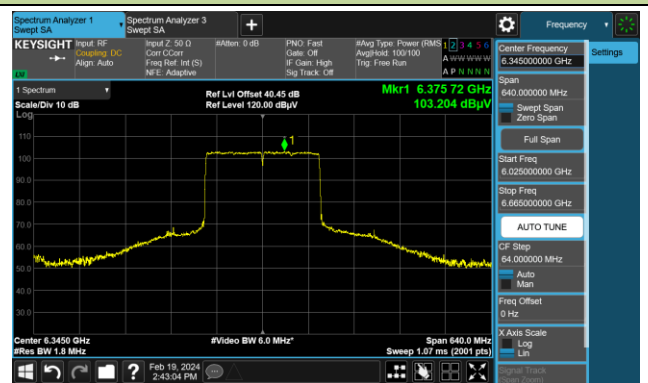

## Channel 199 (6945MHz)

## The Reference Level

## The Mask Data

802.11be-EHT160

Channel 15 (6025MHz)

The Reference Level

The Mask Data

Channel 47 (6185MHz)

The Reference Level

The Mask Data

Channel 79 (6345MHz)

The Reference Level

The Mask Data

802.11be-EHT160

Channel 111 (6505MHz)

The Reference Level

The Mask Data

Channel 143 (6665MHz)