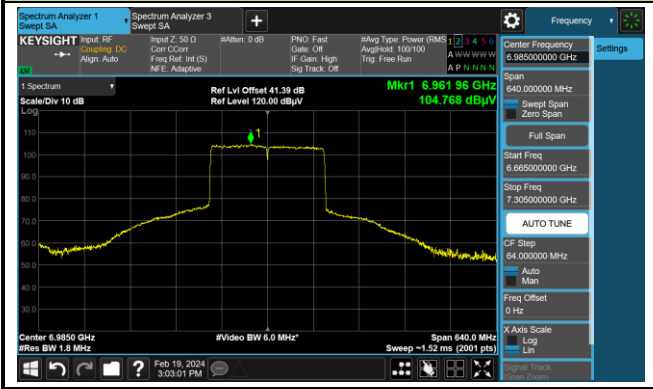

Channel 79 (6345MHz)

The Reference Level

The Mask Data

802.11be-EHT160

Channel 111 (6505MHz)

The Reference Level

The Mask Data

Channel 143 (6665MHz)

The Reference Level

The Mask Data

Channel 175 (6825MHz)

The Reference Level

The Mask Data

802.11be-EHT160

Channel 207 (6985MHz)

The Reference Level