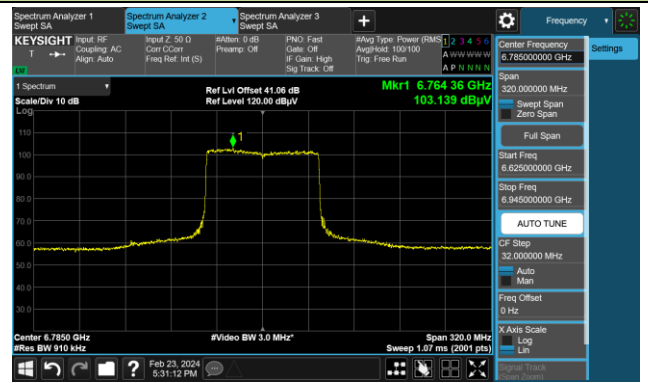

802.11be-EHT80

Channel 167 (6785MHz)

The Reference Level