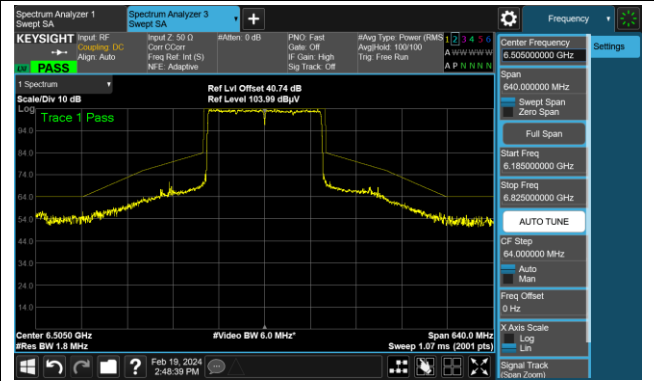

Channel 79 (6345MHz)

The Reference Level

The Mask Data

802.11be-EHT160

Channel 111 (6505MHz)

The Reference Level

The Mask Data

Channel 143 (6665MHz)

The Reference Level

The Mask Data

Channel 175 (6825MHz)

The Reference Level

The Mask Data

802.11be-EHT160

Channel 207 (6985MHz)

The Reference Level