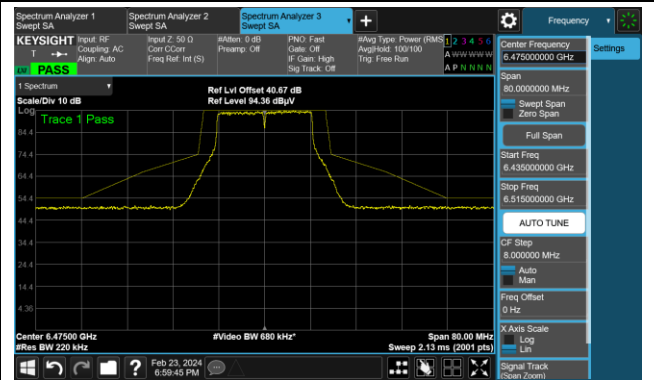

802.11a  
Channel 1 (5955MHz)

The Reference Level

The Mask Data

Channel 49 (6195MHz)

The Reference Level

The Mask Data

Channel 93 (6415MHz)

The Reference Level

The Mask Data

802.11a

Channel 97 (6435MHz)

The Reference Level

The Mask Data

Channel 105 (6475MHz)

The Reference Level

The Mask Data

Channel 113 (6515MHz)

The Reference Level

The Mask Data