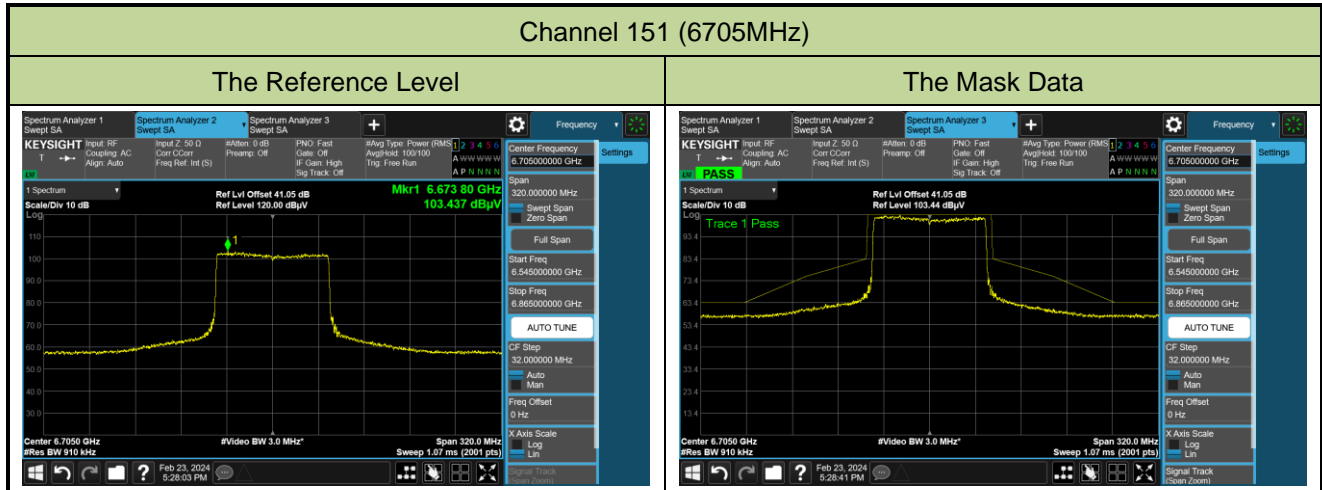

## The Reference Level

## The Mask Data

802.11be-EHT40

Channel 103 (6465MHz)

The Reference Level

The Mask Data

Channel 119 (6545MHz)

The Reference Level

The Mask Data

Channel 135 (6625MHz)

The Reference Level

The Mask Data