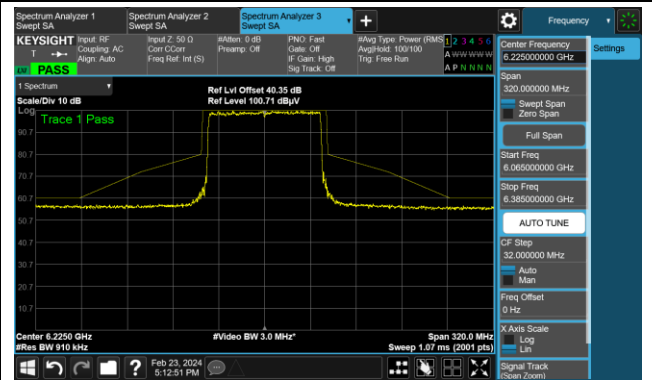

The Mask Data