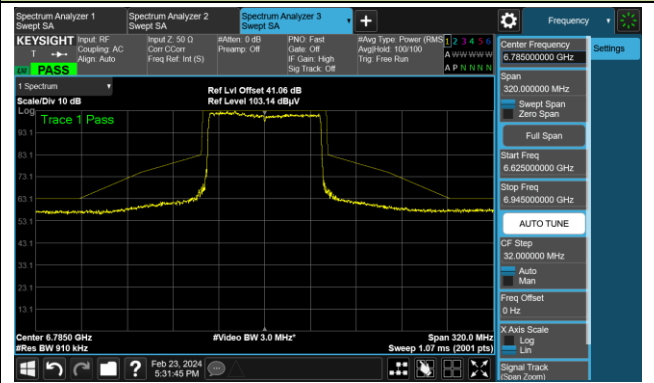

The Mask Data