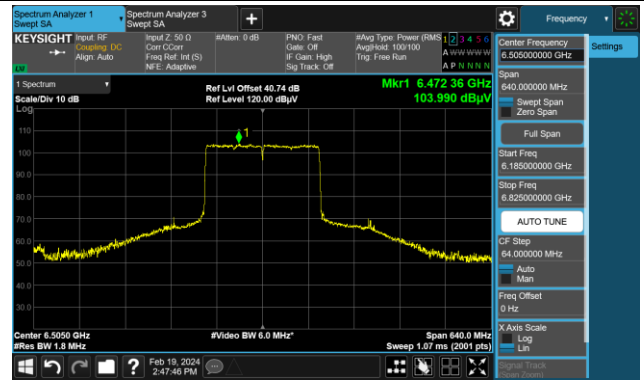

Channel 79 (6345MHz)

The Reference Level

The Mask Data

802.11be-EHT160

Channel 111 (6505MHz)

The Reference Level

The Mask Data

Channel 143 (6665MHz)

The Reference Level

The Mask Data

Channel 175 (6825MHz)

The Reference Level

The Mask Data

802.11be-EHT160

Channel 207 (6985MHz)

The Reference Level