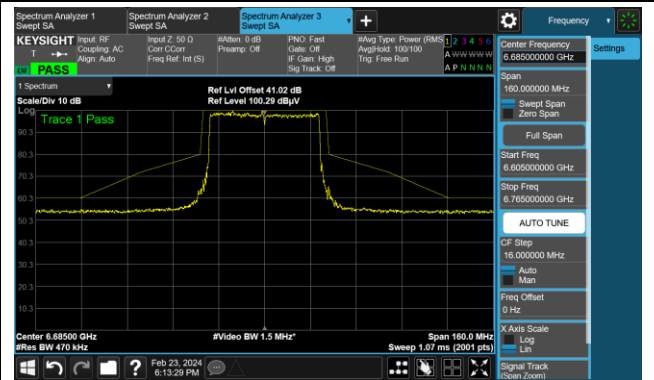

802.11be-EHT40

Channel 123 (6565MHz)

The Reference Level

The Mask Data

Channel 147 (6850MHz)

The Reference Level

The Mask Data

Channel 179 (6845MHz)

The Reference Level

The Mask Data

802.11be-EHT40

Channel 187 (6885MHz)

The Reference Level

The Mask Data

Channel 195 (6925MHz)

The Reference Level