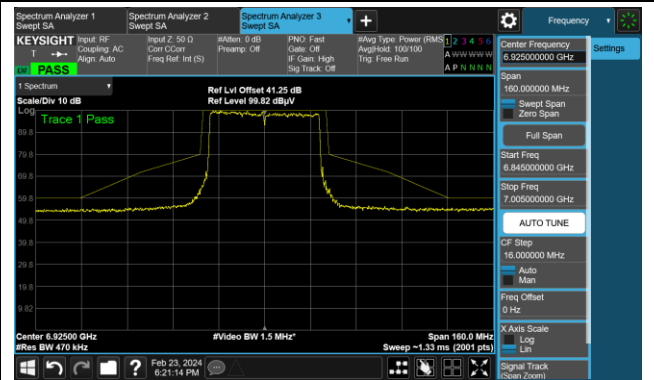

The Reference Level

The Mask Data

802.11be-EHT40

Channel 187 (6885MHz)

The Reference Level

The Mask Data

Channel 195 (6925MHz)

The Reference Level

The Mask Data

Channel 211 (7005MHz)

The Reference Level

The Mask Data

802.11be-EHT40

Channel 227 (7085MHz)

The Reference Level

The Mask Data