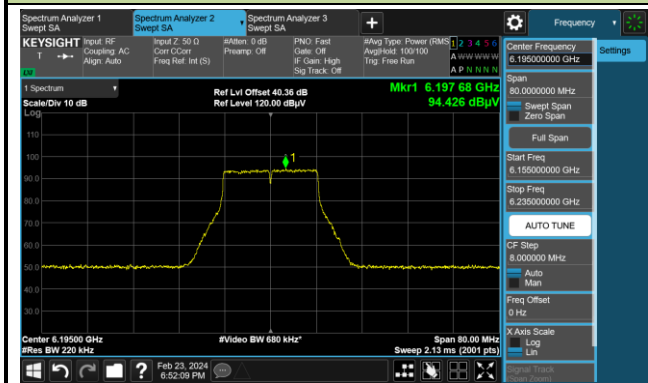

The Reference Level

The Mask Data

Channel 191 (6905MHz)

The Reference Level

The Mask Data

|           |            |               |            |
|-----------|------------|---------------|------------|
| Test Site | SIP-AC3    | Test Engineer | Arvin Ding |
| Test Date | 2024-02-23 | Test Mode     | SISO Mode  |

802.11a  
Channel 1 (5955MHz)

The Reference Level

The Mask Data

Channel 49 (6195MHz)

The Reference Level

The Mask Data

Channel 93 (6415MHz)

The Reference Level

The Mask Data

802.11a

Channel 97 (6435MHz)

The Reference Level

The Mask Data

Channel 105 (6475MHz)

The Reference Level

The Mask Data