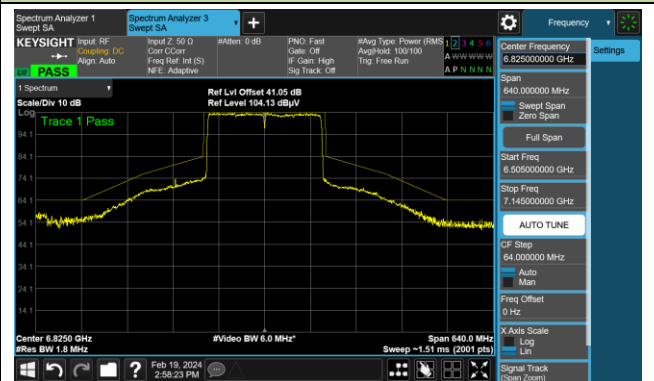

The Reference Level

The Mask Data

Channel 175 (6825MHz)

The Reference Level

The Mask Data

802.11be-EHT160

Channel 207 (6985MHz)

The Reference Level