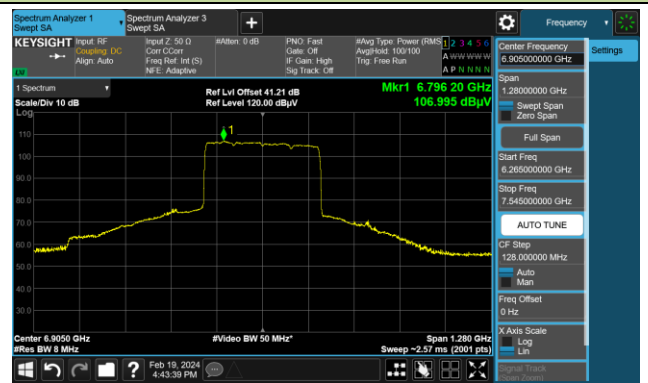

Channel 95 (6425MHz)

The Reference Level

The Mask Data

802.11be-EHT320

Channel 127 (6585MHz)

The Reference Level

The Mask Data

Channel 159 (6745MHz)

The Reference Level

The Mask Data

Channel 191 (6905MHz)

The Reference Level

The Mask Data

|           |            |               |            |
|-----------|------------|---------------|------------|
| Test Site | SIP-AC3    | Test Engineer | Arvin Ding |
| Test Date | 2024-02-23 | Test Mode     | SISO Mode  |

802.11a  
Channel 1 (5955MHz)

The Reference Level

The Mask Data

Channel 49 (6195MHz)

The Reference Level

The Mask Data

Channel 93 (6415MHz)

The Reference Level