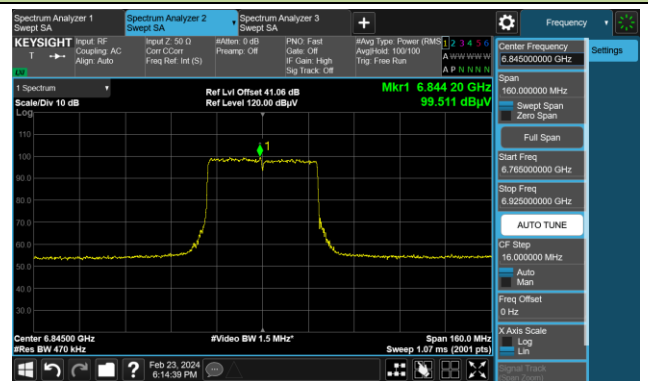

802.11be-EHT40

Channel 123 (6565MHz)

The Reference Level

The Mask Data

Channel 147 (6850MHz)

The Reference Level

The Mask Data

Channel 179 (6845MHz)

The Reference Level

The Mask Data

802.11be-EHT40

Channel 187 (6885MHz)

The Reference Level

The Mask Data

Channel 195 (6925MHz)

The Reference Level