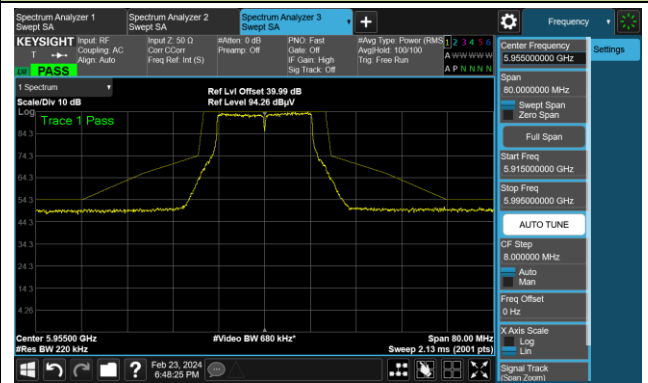

Channel 95 (6425MHz)

The Reference Level

The Mask Data

802.11be-EHT320

Channel 127 (6585MHz)

The Reference Level

The Mask Data

Channel 159 (6745MHz)

The Reference Level

The Mask Data

Channel 191 (6905MHz)

The Reference Level

The Mask Data

|           |            |               |            |
|-----------|------------|---------------|------------|
| Test Site | SIP-AC3    | Test Engineer | Arvin Ding |
| Test Date | 2024-02-23 | Test Mode     | SISO Mode  |

802.11a  
Channel 1 (5955MHz)

The Reference Level

The Mask Data

Channel 49 (6195MHz)

The Reference Level

The Mask Data

Channel 93 (6415MHz)

The Reference Level