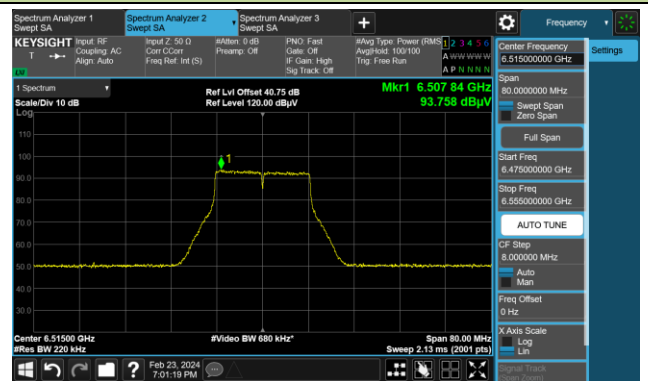

802.11a  
Channel 1 (5955MHz)

The Reference Level

The Mask Data

Channel 49 (6195MHz)

The Reference Level

The Mask Data

Channel 93 (6415MHz)

The Reference Level

The Mask Data

802.11a

Channel 97 (6435MHz)

The Reference Level

The Mask Data

Channel 105 (6475MHz)

The Reference Level

The Mask Data

Channel 113 (6515MHz)

The Reference Level

The Mask Data