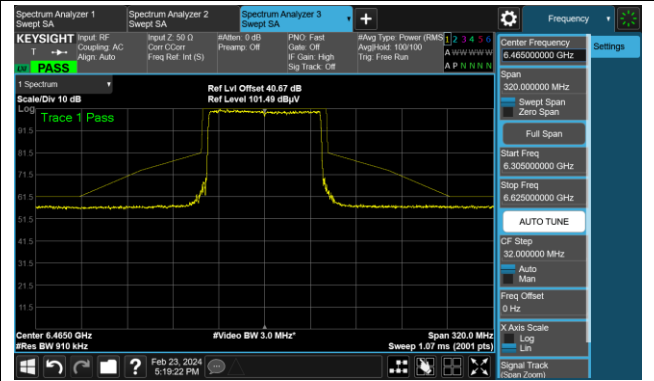

## The Reference Level

## The Mask Data

802.11be-EHT40

Channel 103 (6465MHz)

The Reference Level

The Mask Data

Channel 119 (6545MHz)

The Reference Level

The Mask Data

Channel 135 (6625MHz)

The Reference Level

The Mask Data