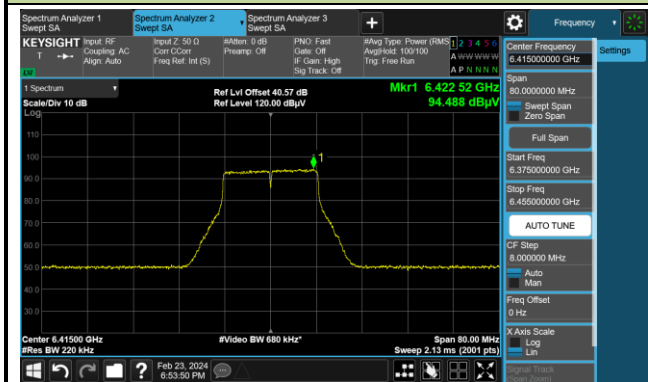

The Reference Level

The Mask Data

Channel 191 (6905MHz)

The Reference Level

The Mask Data

|           |            |               |            |
|-----------|------------|---------------|------------|
| Test Site | SIP-AC3    | Test Engineer | Arvin Ding |
| Test Date | 2024-02-23 | Test Mode     | SISO Mode  |

802.11a  
Channel 1 (5955MHz)

The Reference Level

The Mask Data

Channel 49 (6195MHz)

The Reference Level

The Mask Data

Channel 93 (6415MHz)

The Reference Level

The Mask Data

802.11a

Channel 97 (6435MHz)

The Reference Level

The Mask Data

Channel 105 (6475MHz)

The Reference Level

The Mask Data