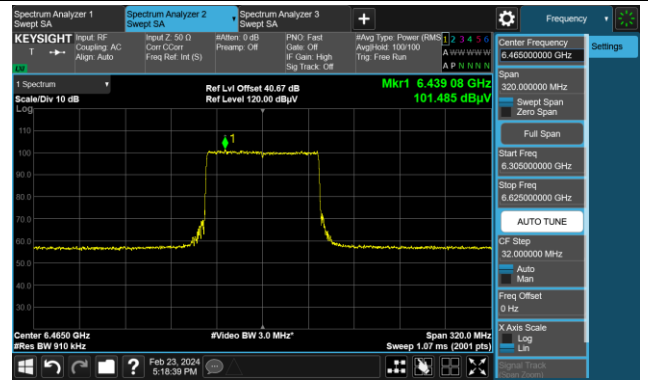

802.11be-EHT40

Channel 103 (6465MHz)

The Reference Level