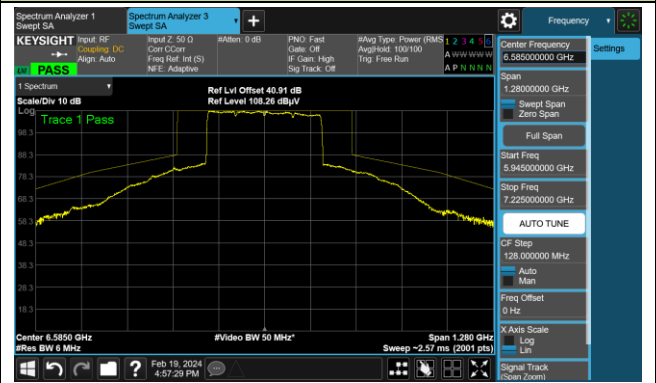

Channel 95 (6425MHz)

The Reference Level

The Mask Data

802.11be-EHT320

Channel 127 (6585MHz)

The Reference Level

The Mask Data

Channel 159 (6745MHz)

The Reference Level

The Mask Data

Channel 191 (6905MHz)

The Reference Level

The Mask Data

|           |            |               |            |
|-----------|------------|---------------|------------|
| Test Site | SIP-AC3    | Test Engineer | Arvin Ding |
| Test Date | 2024-02-23 | Test Mode     | SISO Mode  |