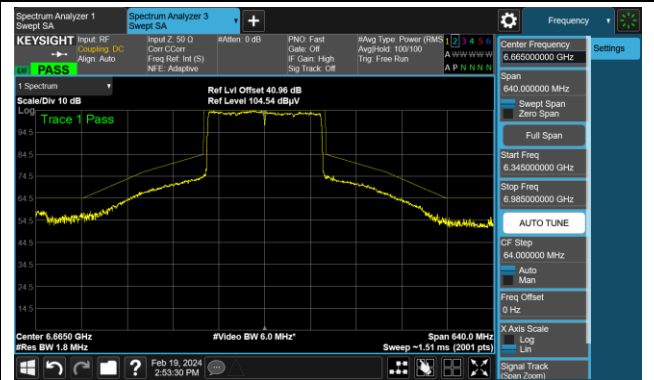

## The Mask Data

802.11be-EHT160

Channel 15 (6025MHz)

The Reference Level

The Mask Data

Channel 47 (6185MHz)

The Reference Level

The Mask Data

Channel 79 (6345MHz)

The Reference Level

The Mask Data

802.11be-EHT160

Channel 111 (6505MHz)

The Reference Level

The Mask Data

Channel 143 (6665MHz)

The Reference Level

The Mask Data

Channel 175 (6825MHz)

The Reference Level

The Mask Data

802.11be-EHT160

Channel 207 (6985MHz)

The Reference Level