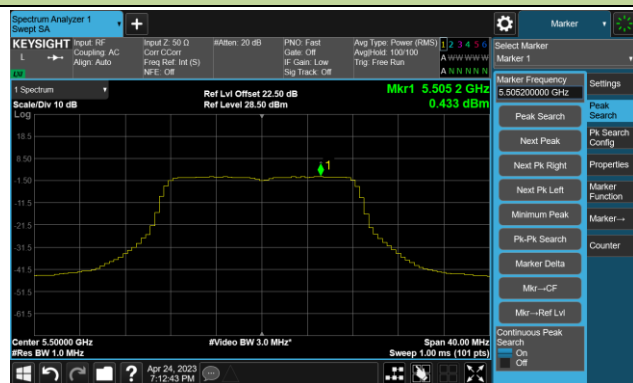

Channel 50 (5250MHz)

Channel 114 (5570MHz)

802.11a Power Spectral Density- Ant 2

Channel 36 (5180MHz)

Channel 44 (5220MHz)

Channel 48 (5240MHz)

Channel 52 (5260MHz)

Channel 60 (5300MHz)

Channel 64 (5320MHz)

Channel 100 (5500MHz)

Channel 116 (5580MHz)

802.11a Power Spectral Density- Ant 2

Channel 140 (5700MHz)

Channel 144(5720MHz)

Channel 149 (5745MHz)

Channel 157 (5785MHz)