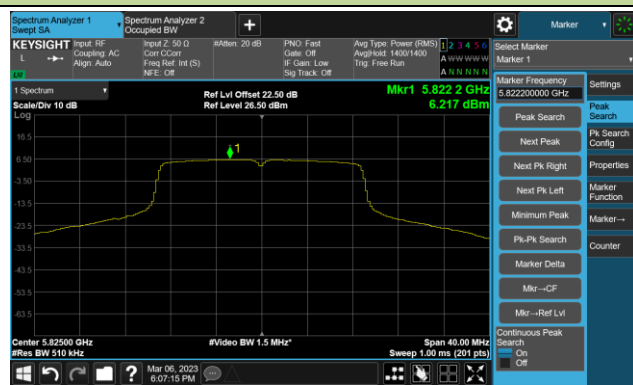

Channel 100 (5500MHz)

Channel 116 (5580MHz)

802.11ac-VHT20 Power Spectral Density- Ant 2

Channel 140 (5700MHz)

Channel 144(5720MHz)

Channel 149 (5745MHz)

Channel 157 (5785MHz)

Channel 165 (5825MHz)

802.11ac-VHT40 Power Spectral Density- Ant 2

Channel 38 (5190MHz)

Channel 46 (5230MHz)

Channel 54 (5270MHz)

Channel 62 (5310MHz)

Channel 102 (5510MHz)

Channel 110 (5550MHz)

Channel 134 (5670MHz)