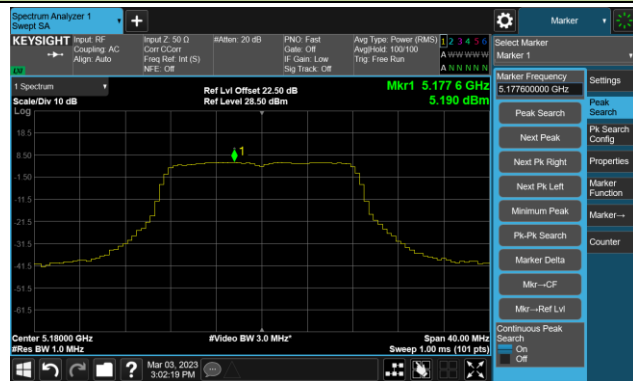

802.11ax-HE80 Power Spectral Density- Ant 1

Channel 42 (5210MHz)

Channel 58 (5290MHz)

Channel 106 (5530MHz)

Channel 122 (5610MHz)

Channel 138 (5690MHz)

Channel 155 (5775MHz)

802.11ax-HE160 Power Spectral Density- Ant 1

Channel 50 (5250MHz)

Channel 114 (5570MHz)

802.11a Power Spectral Density- Ant 2

Channel 36 (5180MHz)

Channel 44 (5220MHz)

Channel 48 (5240MHz)

Channel 52 (5260MHz)

Channel 60 (5300MHz)

Channel 64 (5320MHz)

Channel 100 (5500MHz)

Channel 116 (5580MHz)

802.11a Power Spectral Density- Ant 2

Channel 140 (5700MHz)

Channel 144(5720MHz)

Channel 149 (5745MHz)

Channel 157 (5785MHz)