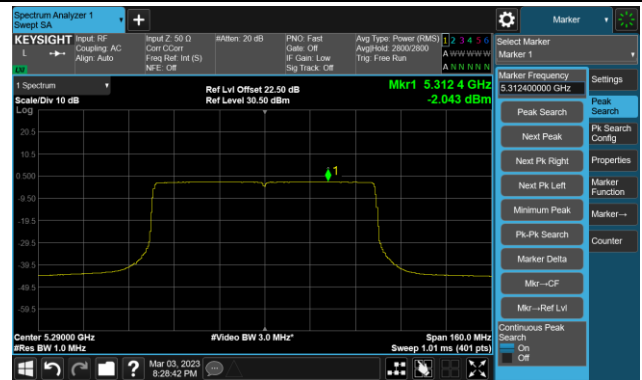

Channel 54 (5270MHz)

Channel 62 (5310MHz)

Channel 102 (5510MHz)

Channel 110 (5550MHz)

Channel 134 (5670MHz)

Channel 142 (5710MHz)

802.11ax-HE40 Power Spectral Density- Ant 2

Channel 151 (5755MHz)

Channel 159 (5795MHz)

802.11ax-HE80 Power Spectral Density- Ant 2

Channel 42 (5210MHz)

Channel 58 (5290MHz)

Channel 106 (5530MHz)

Channel 122 (5610MHz)

Channel 138 (5690MHz)

Channel 155 (5775MHz)

802.11ax-HE160 Power Spectral Density- Ant 2

Channel 50 (5250MHz)

Channel 114 (5570MHz)