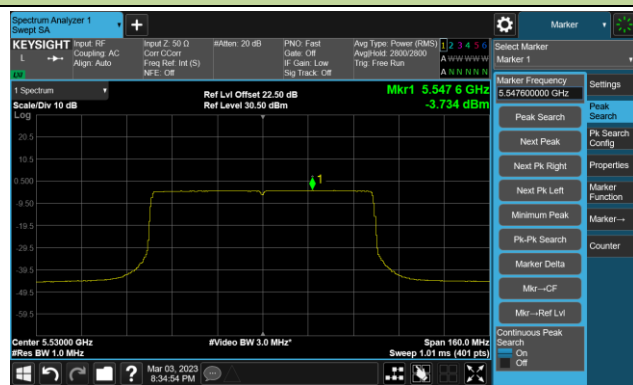

802.11ax-HE80 Power Spectral Density- Ant 1

Channel 42 (5210MHz)

Channel 58 (5290MHz)

Channel 106 (5530MHz)

Channel 122 (5610MHz)

Channel 138 (5690MHz)

Channel 155 (5775MHz)

802.11ax-HE160 Power Spectral Density- Ant 1

Channel 50 (5250MHz)

Channel 114 (5570MHz)

802.11a Power Spectral Density- Ant 2

Channel 36 (5180MHz)

Channel 44 (5220MHz)

Channel 48 (5240MHz)

Channel 52 (5260MHz)

Channel 60 (5300MHz)