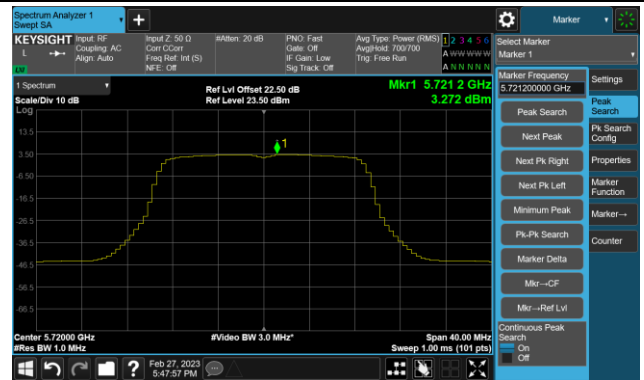

Channel 100 (5500MHz)

Channel 116 (5580MHz)

802.11ac-VHT20 Power Spectral Density- Ant 2

Channel 140 (5700MHz)

Channel 144(5720MHz)

Channel 149 (5745MHz)

Channel 157 (5785MHz)

Channel 165 (5825MHz)