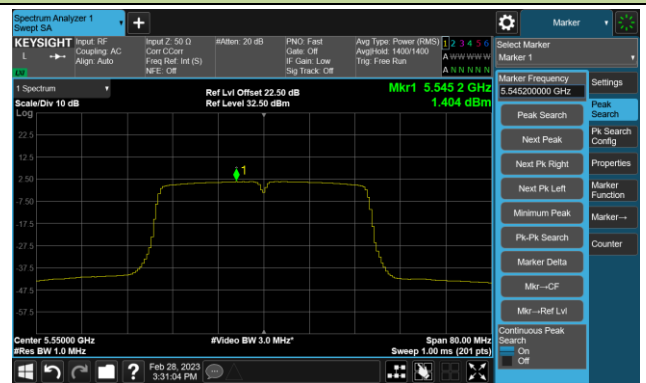

802.11ac-VHT40 Power Spectral Density- Ant 2

Channel 38 (5190MHz)

Channel 46 (5230MHz)

Channel 54 (5270MHz)

Channel 62 (5310MHz)

Channel 102 (5510MHz)

Channel 110 (5550MHz)

Channel 134 (5670MHz)

Channel 142 (5710MHz)

802.11ac-VHT40 Power Spectral Density- Ant 2

Channel 151 (5755MHz)

Channel 159 (5795MHz)

802.11ac-VHT80 Power Spectral Density- Ant 2

Channel 42 (5210MHz)

Channel 58 (5290MHz)

Channel 106 (5530MHz)