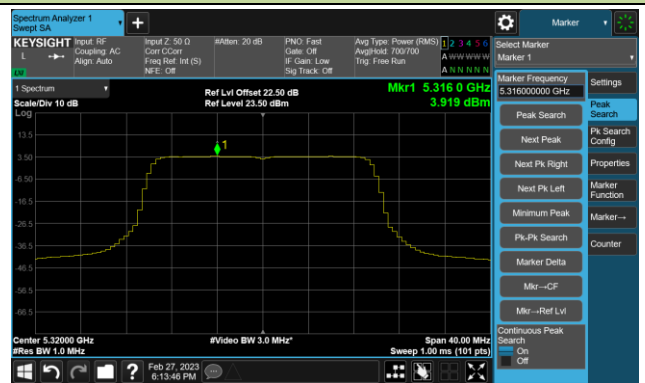

Channel 122 (5610MHz)

Channel 138 (5690MHz)

Channel 155 (5775MHz)

802.11ac-VHT160 Power Spectral Density- Ant 2

Channel 50 (5250MHz)

Channel 114 (5570MHz)

802.11ax-HE20 Power Spectral Density- Ant 2

Channel 36 (5180MHz)

Channel 44 (5220MHz)

Channel 48 (5240MHz)

Channel 52 (5260MHz)

Channel 60 (5300MHz)

Channel 64 (5320MHz)

Channel 100 (5500MHz)

Channel 116 (5580MHz)

802.11ax-HE20 Power Spectral Density- Ant 2

Channel 140 (5700MHz)

Channel 144(5720MHz)

Channel 149 (5745MHz)

Channel 157 (5785MHz)

Channel 165 (5825MHz)

802.11ax-HE40 Power Spectral Density- Ant 2

Channel 38 (5190MHz)

Channel 46 (5230MHz)