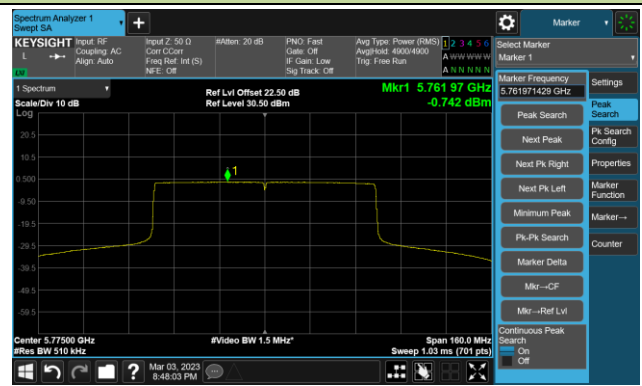

Channel 54 (5270MHz)

Channel 62 (5310MHz)

Channel 102 (5510MHz)

Channel 110 (5550MHz)

Channel 134 (5670MHz)

Channel 142 (5710MHz)

802.11ax-HE40 Power Spectral Density- Ant 2

Channel 151 (5755MHz)

Channel 159 (5795MHz)

802.11ax-HE80 Power Spectral Density- Ant 2

Channel 42 (5210MHz)

Channel 58 (5290MHz)

Channel 106 (5530MHz)

Channel 122 (5610MHz)

Channel 138 (5690MHz)

Channel 155 (5775MHz)

802.11ax-HE160 Power Spectral Density- Ant 2

Channel 50 (5250MHz)

Channel 114 (5570MHz)