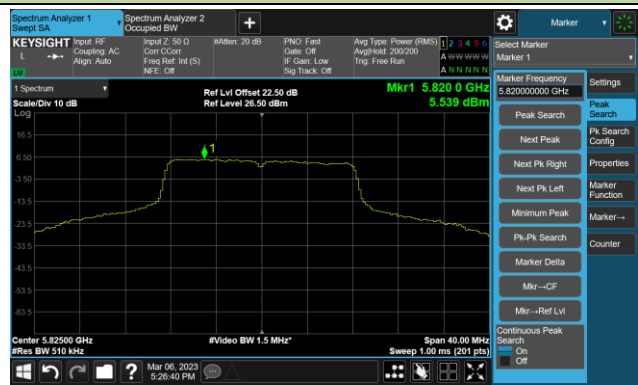

Channel 64 (5320MHz)

Channel 100 (5500MHz)

Channel 116 (5580MHz)

802.11a Power Spectral Density- Ant 2

Channel 140 (5700MHz)

Channel 144(5720MHz)

Channel 149 (5745MHz)

Channel 157 (5785MHz)

Channel 165 (5825MHz)

802.11ac-VHT20 Power Spectral Density- Ant 2

Channel 36 (5180MHz)

Channel 44 (5220MHz)

Channel 48 (5240MHz)

Channel 52 (5260MHz)

Channel 60 (5300MHz)

Channel 64 (5320MHz)