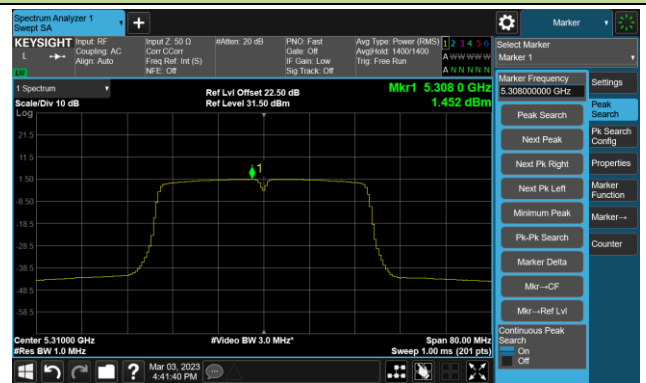

802.11ac-VHT40 Power Spectral Density- Ant 2

Channel 38 (5190MHz)

Channel 46 (5230MHz)

Channel 54 (5270MHz)

Channel 62 (5310MHz)

Channel 102 (5510MHz)

Channel 110 (5550MHz)

Channel 134 (5670MHz)

Channel 142 (5710MHz)

802.11ac-VHT40 Power Spectral Density- Ant 2

Channel 151 (5755MHz)

Channel 159 (5795MHz)

802.11ac-VHT80 Power Spectral Density- Ant 2

Channel 42 (5210MHz)

Channel 58 (5290MHz)

Channel 106 (5530MHz)