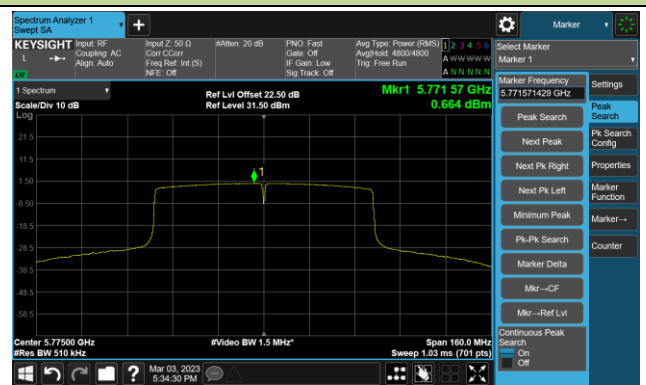

Channel 142 (5710MHz)

802.11ac-VHT40 Power Spectral Density- Ant 2

Channel 151 (5755MHz)

Channel 159 (5795MHz)

802.11ac-VHT80 Power Spectral Density- Ant 2

Channel 42 (5210MHz)

Channel 58 (5290MHz)

Channel 106 (5530MHz)

Channel 122 (5610MHz)

Channel 138 (5690MHz)

Channel 155 (5775MHz)

802.11ac-VHT160 Power Spectral Density- Ant 2

Channel 50 (5250MHz)

Channel 114 (5570MHz)

802.11ax-HE20 Power Spectral Density- Ant 2

Channel 36 (5180MHz)