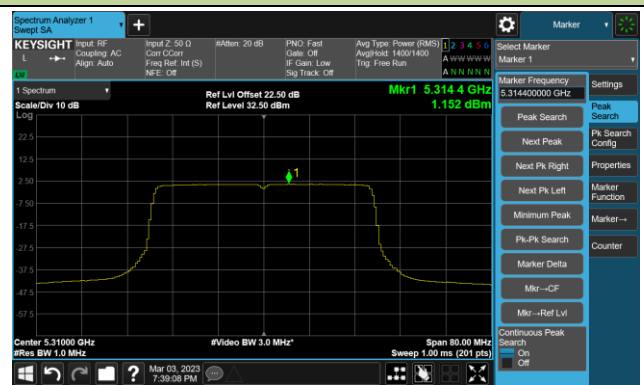

Channel 44 (5220MHz)

Channel 48 (5240MHz)

Channel 52 (5260MHz)

Channel 60 (5300MHz)

Channel 64 (5320MHz)

Channel 100 (5500MHz)

Channel 116 (5580MHz)

802.11ax-HE20 Power Spectral Density- Ant 2

Channel 140 (5700MHz)

Channel 144(5720MHz)

Channel 149 (5745MHz)

Channel 157 (5785MHz)

Channel 165 (5825MHz)

802.11ax-HE40 Power Spectral Density- Ant 2

Channel 38 (5190MHz)

Channel 46 (5230MHz)

Channel 54 (5270MHz)

Channel 62 (5310MHz)

Channel 102 (5510MHz)

Channel 110 (5550MHz)

Channel 134 (5670MHz)

Channel 142 (5710MHz)

802.11ax-HE40 Power Spectral Density- Ant 2

Channel 151 (5755MHz)