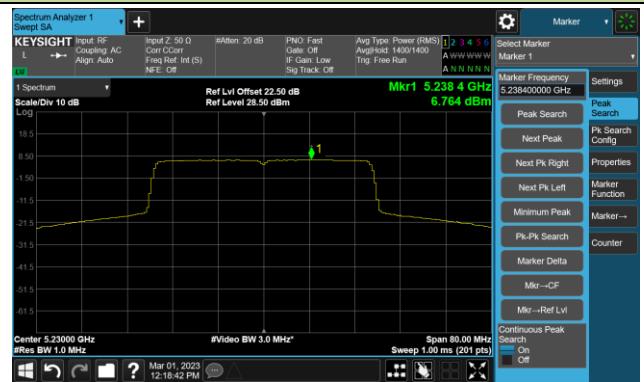

Channel 140 (5700MHz)

Channel 144(5720MHz)

Channel 149 (5745MHz)

Channel 157 (5785MHz)

Channel 165 (5825MHz)

802.11ax-HE40 Power Spectral Density- Ant 2

Channel 38 (5190MHz)

Channel 46 (5230MHz)

Channel 54 (5270MHz)

Channel 62 (5310MHz)

Channel 102 (5510MHz)

Channel 110 (5550MHz)

Channel 134 (5670MHz)

Channel 142 (5710MHz)

802.11ax-HE40 Power Spectral Density- Ant 2

Channel 151 (5755MHz)