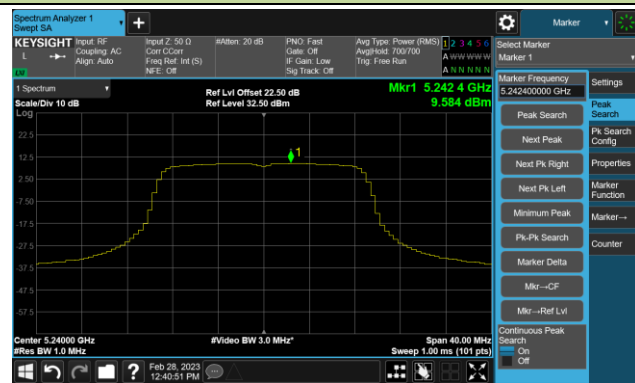

Channel 165 (5825MHz)

802.11ac-VHT20 Power Spectral Density- Ant 2

Channel 36 (5180MHz)

Channel 44 (5220MHz)

Channel 48 (5240MHz)

Channel 52 (5260MHz)

Channel 60 (5300MHz)

Channel 64 (5320MHz)

Channel 100 (5500MHz)

Channel 116 (5580MHz)

802.11ac-VHT20 Power Spectral Density- Ant 2

Channel 140 (5700MHz)

Channel 144(5720MHz)

Channel 149 (5745MHz)

Channel 157 (5785MHz)

Channel 165 (5825MHz)