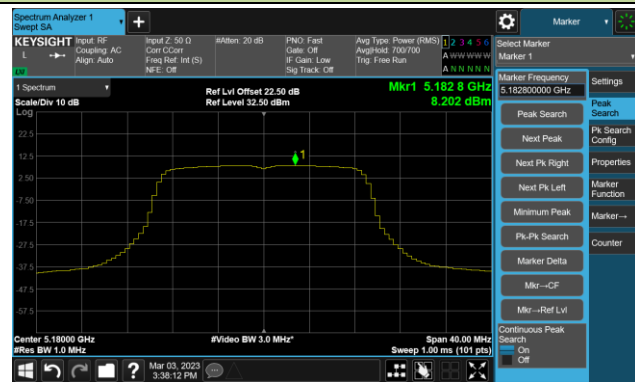

Channel 64 (5320MHz)

Channel 100 (5500MHz)

Channel 116 (5580MHz)

802.11a Power Spectral Density- Ant 2

Channel 140 (5700MHz)

Channel 144(5720MHz)

Channel 149 (5745MHz)

Channel 157 (5785MHz)

Channel 165 (5825MHz)

802.11ac-VHT20 Power Spectral Density- Ant 2

Channel 36 (5180MHz)

Channel 44 (5220MHz)

Channel 48 (5240MHz)

Channel 52 (5260MHz)

Channel 60 (5300MHz)

Channel 64 (5320MHz)