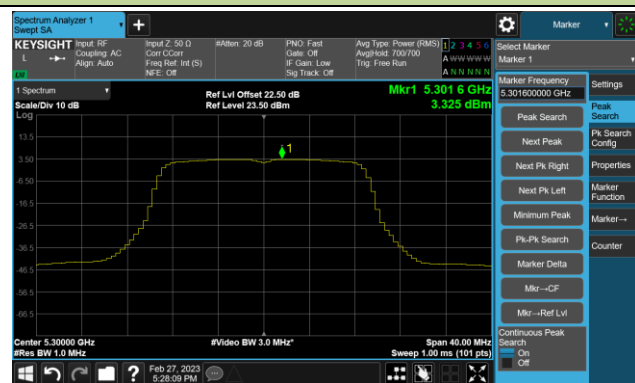

Channel 165 (5825MHz)

802.11ac-VHT20 Power Spectral Density- Ant 2

Channel 36 (5180MHz)

Channel 44 (5220MHz)

Channel 48 (5240MHz)

Channel 52 (5260MHz)

Channel 60 (5300MHz)

Channel 64 (5320MHz)

Channel 100 (5500MHz)

Channel 116 (5580MHz)

802.11ac-VHT20 Power Spectral Density- Ant 2

Channel 140 (5700MHz)

Channel 144(5720MHz)

Channel 149 (5745MHz)

Channel 157 (5785MHz)

Channel 165 (5825MHz)