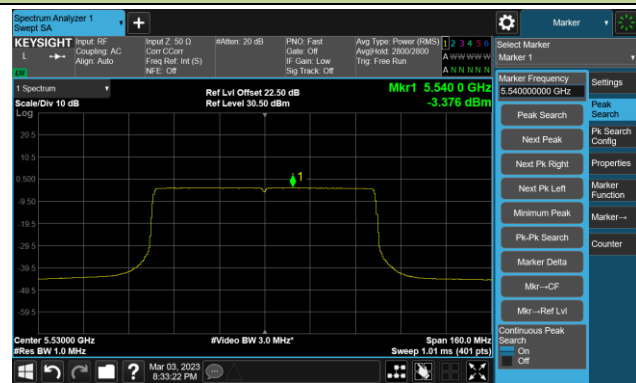

Channel 54 (5270MHz)

Channel 62 (5310MHz)

Channel 102 (5510MHz)

Channel 110 (5550MHz)

Channel 134 (5670MHz)

Channel 142 (5710MHz)

802.11ax-HE40 Power Spectral Density- Ant 2

Channel 151 (5755MHz)

Channel 159 (5795MHz)

802.11ax-HE80 Power Spectral Density- Ant 2

Channel 42 (5210MHz)

Channel 58 (5290MHz)

Channel 106 (5530MHz)

Channel 122 (5610MHz)

Channel 138 (5690MHz)

Channel 155 (5775MHz)

802.11ax-HE160 Power Spectral Density- Ant 2

Channel 50 (5250MHz)

Channel 114 (5570MHz)