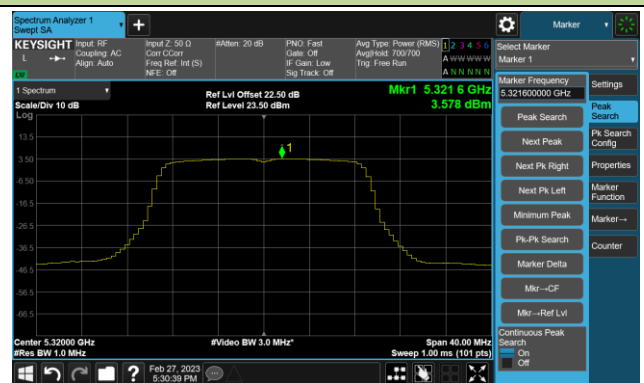

Channel 165 (5825MHz)

802.11ac-VHT20 Power Spectral Density- Ant 2

Channel 36 (5180MHz)

Channel 44 (5220MHz)

Channel 48 (5240MHz)

Channel 52 (5260MHz)

Channel 60 (5300MHz)

Channel 64 (5320MHz)

Channel 100 (5500MHz)

Channel 116 (5580MHz)

802.11ac-VHT20 Power Spectral Density- Ant 2

Channel 140 (5700MHz)

Channel 144(5720MHz)

Channel 149 (5745MHz)

Channel 157 (5785MHz)

Channel 165 (5825MHz)