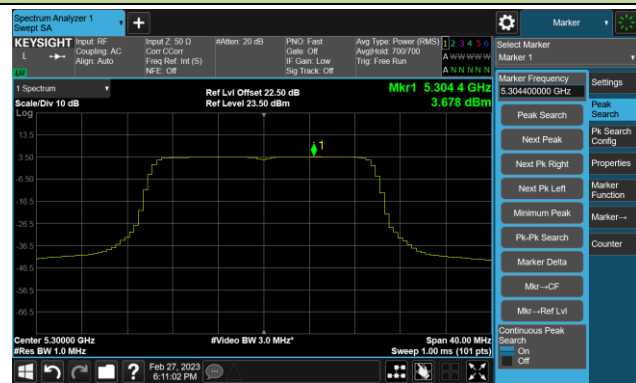

Channel 122 (5610MHz)

Channel 138 (5690MHz)

Channel 155 (5775MHz)

802.11ac-VHT160 Power Spectral Density- Ant 2

Channel 50 (5250MHz)

Channel 114 (5570MHz)

802.11ax-HE20 Power Spectral Density- Ant 2

Channel 36 (5180MHz)

Channel 44 (5220MHz)

Channel 48 (5240MHz)

Channel 52 (5260MHz)

Channel 60 (5300MHz)

Channel 64 (5320MHz)

Channel 100 (5500MHz)

Channel 116 (5580MHz)

802.11ax-HE20 Power Spectral Density- Ant 2

Channel 140 (5700MHz)

Channel 144(5720MHz)

Channel 149 (5745MHz)

Channel 157 (5785MHz)

Channel 165 (5825MHz)

802.11ax-HE40 Power Spectral Density- Ant 2

Channel 38 (5190MHz)

Channel 46 (5230MHz)