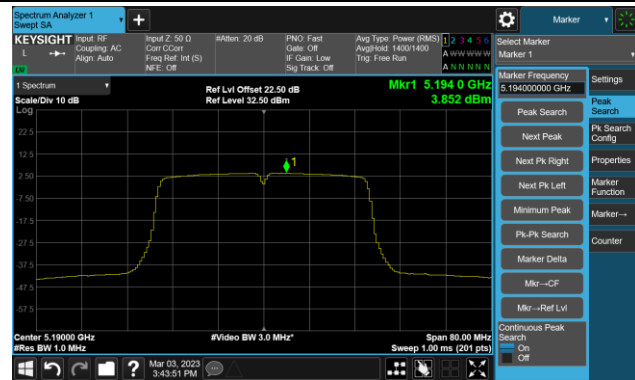

802.11ac-VHT40 Power Spectral Density- Ant 2

Channel 38 (5190MHz)