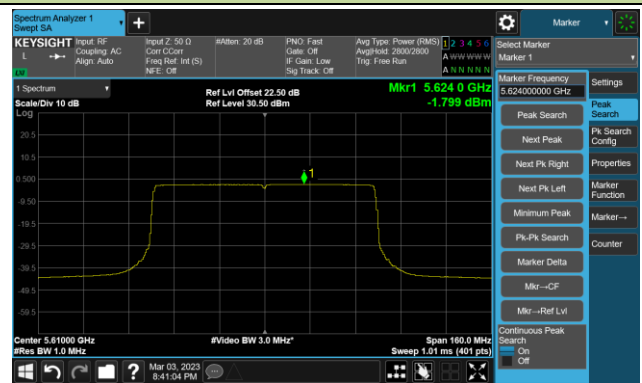

Channel 54 (5270MHz)

Channel 62 (5310MHz)

Channel 102 (5510MHz)

Channel 110 (5550MHz)

Channel 134 (5670MHz)

Channel 142 (5710MHz)

802.11ax-HE40 Power Spectral Density- Ant 2

Channel 151 (5755MHz)

Channel 159 (5795MHz)

802.11ax-HE80 Power Spectral Density- Ant 2

Channel 42 (5210MHz)

Channel 58 (5290MHz)

Channel 106 (5530MHz)

Channel 122 (5610MHz)

Channel 138 (5690MHz)

Channel 155 (5775MHz)

802.11ax-HE160 Power Spectral Density- Ant 2

Channel 50 (5250MHz)

Channel 114 (5570MHz)