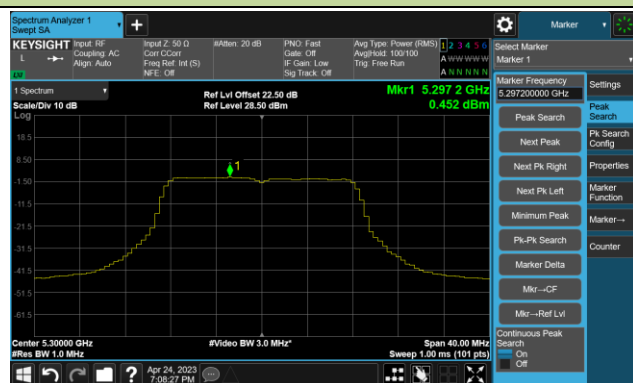

Channel 50 (5250MHz)

Channel 114 (5570MHz)

802.11a Power Spectral Density- Ant 2

Channel 36 (5180MHz)

Channel 44 (5220MHz)

Channel 48 (5240MHz)

Channel 52 (5260MHz)

Channel 60 (5300MHz)

Channel 64 (5320MHz)

Channel 100 (5500MHz)

Channel 116 (5580MHz)

802.11a Power Spectral Density- Ant 2

Channel 140 (5700MHz)

Channel 144(5720MHz)

Channel 149 (5745MHz)

Channel 157 (5785MHz)