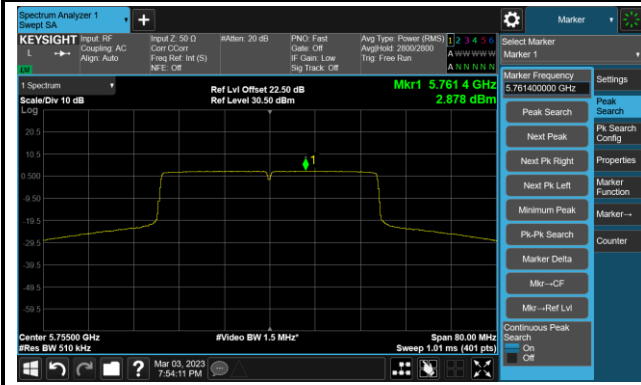

Channel 54 (5270MHz)

Channel 62 (5310MHz)

Channel 102 (5510MHz)

Channel 110 (5550MHz)

Channel 134 (5670MHz)

Channel 142 (5710MHz)

802.11ax-HE40 Power Spectral Density- Ant 2

Channel 151 (5755MHz)

Channel 159 (5795MHz)

802.11ax-HE80 Power Spectral Density- Ant 2

Channel 42 (5210MHz)

Channel 58 (5290MHz)

Channel 106 (5530MHz)

Channel 122 (5610MHz)

Channel 138 (5690MHz)

Channel 155 (5775MHz)