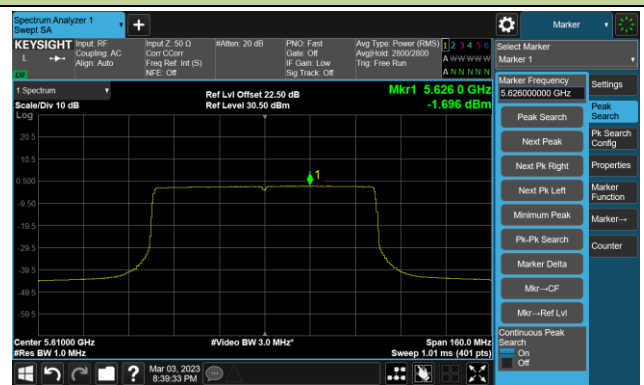

802.11ax-HE80 Power Spectral Density- Ant 1

Channel 42 (5210MHz)

Channel 58 (5290MHz)

Channel 106 (5530MHz)

Channel 122 (5610MHz)

Channel 138 (5690MHz)

Channel 155 (5775MHz)

802.11ax-HE160 Power Spectral Density- Ant 1

Channel 50 (5250MHz)

Channel 114 (5570MHz)

802.11a Power Spectral Density- Ant 2

Channel 36 (5180MHz)

Channel 44 (5220MHz)

Channel 48 (5240MHz)

Channel 52 (5260MHz)

Channel 60 (5300MHz)