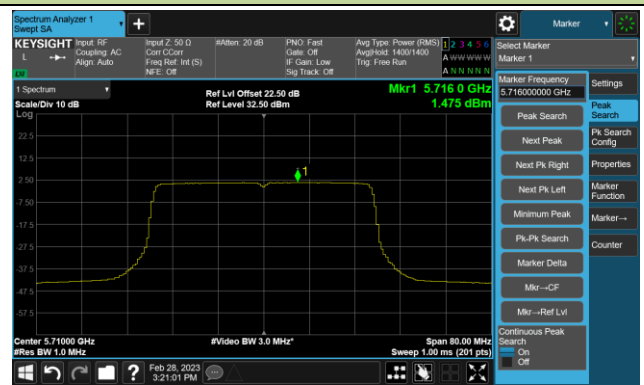

Channel 140 (5700MHz)

Channel 144(5720MHz)

Channel 149 (5745MHz)

Channel 157 (5785MHz)

Channel 165 (5825MHz)

802.11ax-HE40 Power Spectral Density- Ant 2

Channel 38 (5190MHz)

Channel 46 (5230MHz)

Channel 54 (5270MHz)

Channel 62 (5310MHz)

Channel 102 (5510MHz)

Channel 110 (5550MHz)

Channel 134 (5670MHz)

Channel 142 (5710MHz)

802.11ax-HE40 Power Spectral Density- Ant 2

Channel 151 (5755MHz)

Channel 159 (5795MHz)

802.11ax-HE80 Power Spectral Density- Ant 2

Channel 42 (5210MHz)

Channel 58 (5290MHz)

Channel 106 (5530MHz)

Channel 122 (5610MHz)

Channel 138 (5690MHz)

Channel 155 (5775MHz)