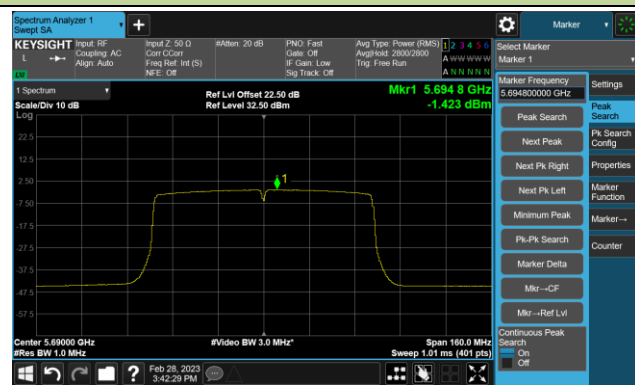

Channel 142 (5710MHz)

802.11ac-VHT40 Power Spectral Density- Ant 2

Channel 151 (5755MHz)

Channel 159 (5795MHz)

802.11ac-VHT80 Power Spectral Density- Ant 2

Channel 42 (5210MHz)

Channel 58 (5290MHz)

Channel 106 (5530MHz)

Channel 122 (5610MHz)

Channel 138 (5690MHz)

Channel 155 (5775MHz)

802.11ac-VHT160 Power Spectral Density- Ant 2

Channel 50 (5250MHz)

Channel 114 (5570MHz)

802.11ax-HE20 Power Spectral Density- Ant 2

Channel 36 (5180MHz)