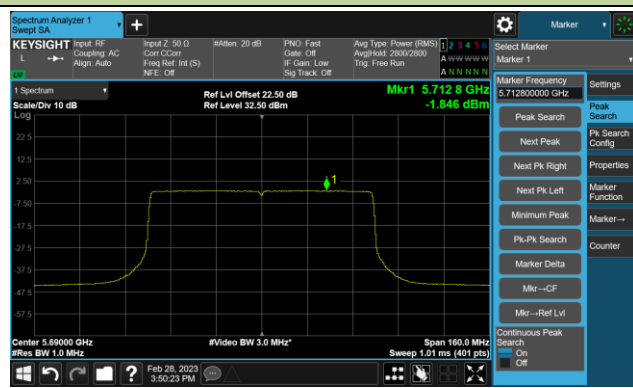

802.11ax-HE80 Power Spectral Density- Ant 1

Channel 42 (5210MHz)

Channel 58 (5290MHz)

Channel 106 (5530MHz)

Channel 122 (5610MHz)

Channel 138 (5690MHz)

Channel 155 (5775MHz)

802.11ax-HE160 Power Spectral Density- Ant 1

Channel 50 (5250MHz)

Channel 114 (5570MHz)

802.11a Power Spectral Density- Ant 2

Channel 36 (5180MHz)

Channel 44 (5220MHz)

Channel 48 (5240MHz)

Channel 52 (5260MHz)

Channel 60 (5300MHz)