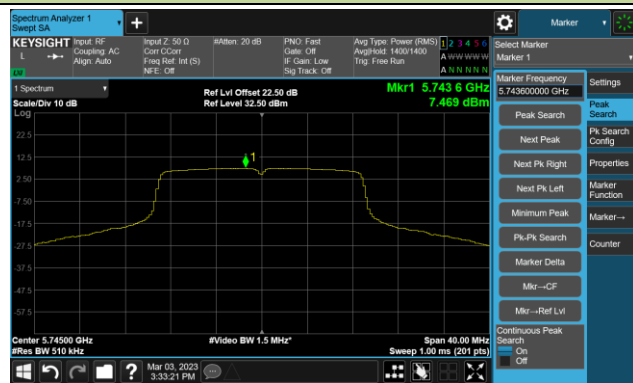

Channel 100 (5500MHz)

Channel 116 (5580MHz)

802.11ac-VHT20 Power Spectral Density- Ant 2

Channel 140 (5700MHz)

Channel 144(5720MHz)

Channel 149 (5745MHz)

Channel 157 (5785MHz)

Channel 165 (5825MHz)

802.11ac-VHT40 Power Spectral Density- Ant 2

Channel 38 (5190MHz)

Channel 46 (5230MHz)

Channel 54 (5270MHz)

Channel 62 (5310MHz)

Channel 102 (5510MHz)

Channel 110 (5550MHz)

Channel 134 (5670MHz)