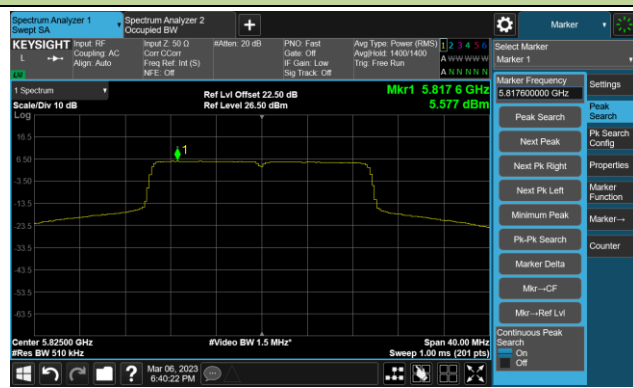

Channel 140 (5700MHz)

Channel 144(5720MHz)

Channel 149 (5745MHz)

Channel 157 (5785MHz)

Channel 165 (5825MHz)

802.11ax-HE40 Power Spectral Density- Ant 2

Channel 38 (5190MHz)

Channel 46 (5230MHz)