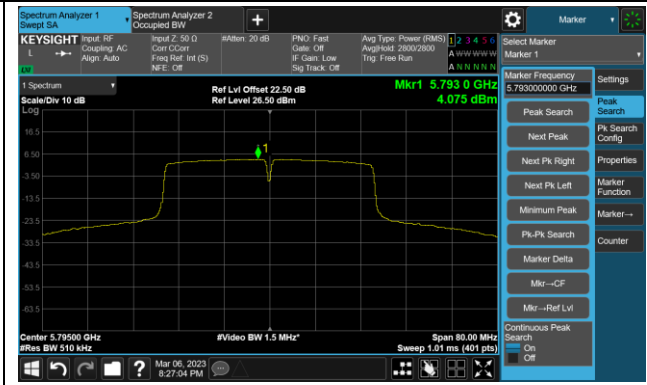

Channel 142 (5710MHz)

802.11ac-VHT40 Power Spectral Density- Ant 2

Channel 151 (5755MHz)

Channel 159 (5795MHz)

802.11ac-VHT80 Power Spectral Density- Ant 2

Channel 42 (5210MHz)

Channel 58 (5290MHz)

Channel 106 (5530MHz)

Channel 122 (5610MHz)

Channel 138 (5690MHz)

Channel 155 (5775MHz)

802.11ac-VHT160 Power Spectral Density- Ant 2

Channel 50 (5250MHz)

Channel 114 (5570MHz)

802.11ax-HE20 Power Spectral Density- Ant 2

Channel 36 (5180MHz)