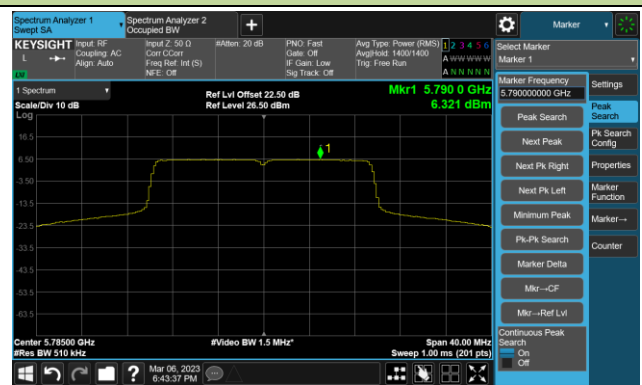

Channel 44 (5220MHz)

Channel 48 (5240MHz)

Channel 52 (5260MHz)

Channel 60 (5300MHz)

Channel 64 (5320MHz)

Channel 100 (5500MHz)

Channel 116 (5580MHz)

802.11ax-HE20 Power Spectral Density- Ant 2

Channel 140 (5700MHz)

Channel 144(5720MHz)

Channel 149 (5745MHz)

Channel 157 (5785MHz)

Channel 165 (5825MHz)

802.11ax-HE40 Power Spectral Density- Ant 2

Channel 38 (5190MHz)

Channel 46 (5230MHz)

Channel 54 (5270MHz)

Channel 62 (5310MHz)

Channel 102 (5510MHz)

Channel 110 (5550MHz)

Channel 134 (5670MHz)

Channel 142 (5710MHz)

802.11ax-HE40 Power Spectral Density- Ant 2

Channel 151 (5755MHz)