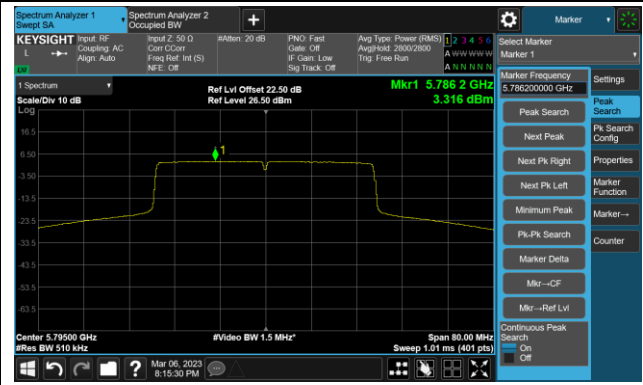

Channel 54 (5270MHz)

Channel 62 (5310MHz)

Channel 102 (5510MHz)

Channel 110 (5550MHz)

Channel 134 (5670MHz)

Channel 142 (5710MHz)

802.11ax-HE40 Power Spectral Density- Ant 2

Channel 151 (5755MHz)

Channel 159 (5795MHz)

802.11ax-HE80 Power Spectral Density- Ant 2

Channel 42 (5210MHz)

Channel 58 (5290MHz)

Channel 106 (5530MHz)

Channel 122 (5610MHz)

Channel 138 (5690MHz)

Channel 155 (5775MHz)