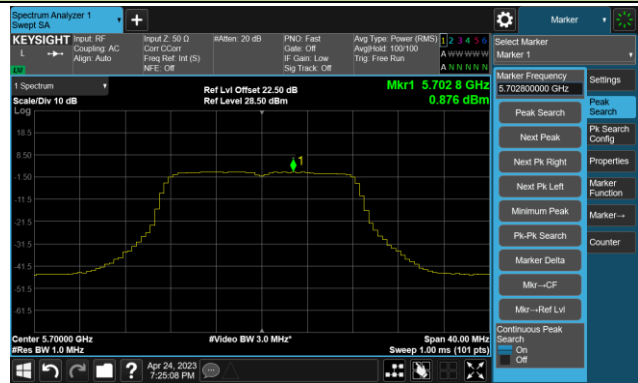

Channel 64 (5320MHz)

Channel 100 (5500MHz)

Channel 116 (5580MHz)

802.11a Power Spectral Density- Ant 2

Channel 140 (5700MHz)

Channel 144(5720MHz)

Channel 149 (5745MHz)

Channel 157 (5785MHz)

Channel 165 (5825MHz)

802.11ac-VHT20 Power Spectral Density- Ant 2

Channel 36 (5180MHz)

Channel 44 (5220MHz)

Channel 48 (5240MHz)

Channel 52 (5260MHz)

Channel 60 (5300MHz)

Channel 64 (5320MHz)