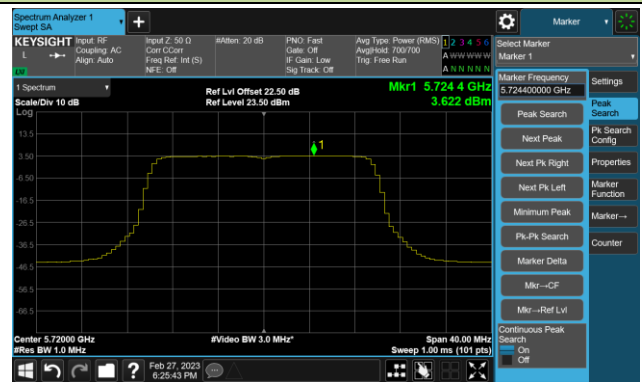

Channel 44 (5220MHz)

Channel 48 (5240MHz)

Channel 52 (5260MHz)

Channel 60 (5300MHz)

Channel 64 (5320MHz)

Channel 100 (5500MHz)

Channel 116 (5580MHz)

802.11ax-HE20 Power Spectral Density- Ant 2

Channel 140 (5700MHz)

Channel 144(5720MHz)

Channel 149 (5745MHz)

Channel 157 (5785MHz)

Channel 165 (5825MHz)

802.11ax-HE40 Power Spectral Density- Ant 2

Channel 38 (5190MHz)

Channel 46 (5230MHz)