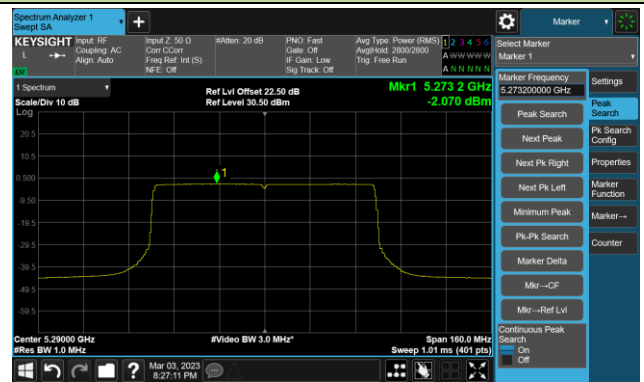

802.11ax-HE80 Power Spectral Density- Ant 1

Channel 42 (5210MHz)

Channel 58 (5290MHz)

Channel 106 (5530MHz)

Channel 122 (5610MHz)

Channel 138 (5690MHz)

Channel 155 (5775MHz)

802.11ax-HE160 Power Spectral Density- Ant 1

Channel 50 (5250MHz)

Channel 114 (5570MHz)

802.11a Power Spectral Density- Ant 2

Channel 36 (5180MHz)

Channel 44 (5220MHz)

Channel 48 (5240MHz)

Channel 52 (5260MHz)

Channel 60 (5300MHz)