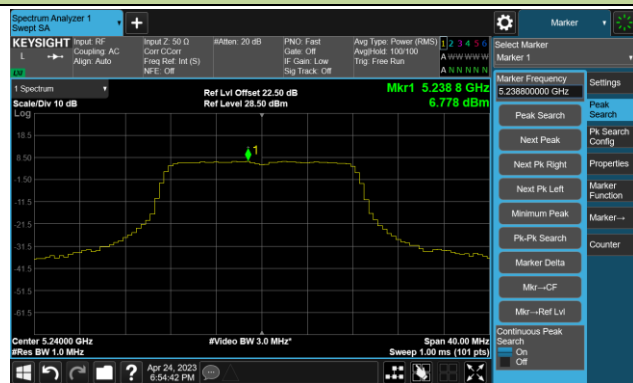

Channel 50 (5250MHz)

Channel 114 (5570MHz)

802.11a Power Spectral Density- Ant 2

Channel 36 (5180MHz)

Channel 44 (5220MHz)

Channel 48 (5240MHz)

Channel 52 (5260MHz)

Channel 60 (5300MHz)

Channel 64 (5320MHz)

Channel 100 (5500MHz)

Channel 116 (5580MHz)

802.11a Power Spectral Density- Ant 2

Channel 140 (5700MHz)

Channel 144(5720MHz)

Channel 149 (5745MHz)

Channel 157 (5785MHz)