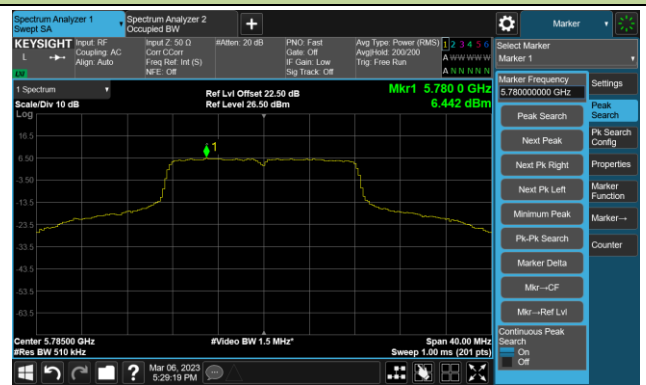

Channel 64 (5320MHz)

Channel 100 (5500MHz)

Channel 116 (5580MHz)

802.11a Power Spectral Density- Ant 2

Channel 140 (5700MHz)

Channel 144(5720MHz)

Channel 149 (5745MHz)

Channel 157 (5785MHz)

Channel 165 (5825MHz)

802.11ac-VHT20 Power Spectral Density- Ant 2

Channel 36 (5180MHz)

Channel 44 (5220MHz)

Channel 48 (5240MHz)

Channel 52 (5260MHz)

Channel 60 (5300MHz)

Channel 64 (5320MHz)