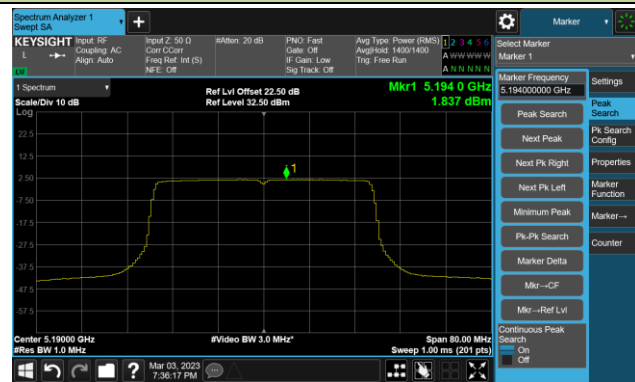

Channel 140 (5700MHz)

Channel 144(5720MHz)

Channel 149 (5745MHz)

Channel 157 (5785MHz)

Channel 165 (5825MHz)

802.11ax-HE40 Power Spectral Density- Ant 2

Channel 38 (5190MHz)

Channel 46 (5230MHz)

Channel 54 (5270MHz)

Channel 62 (5310MHz)

Channel 102 (5510MHz)

Channel 110 (5550MHz)

Channel 134 (5670MHz)

Channel 142 (5710MHz)

802.11ax-HE40 Power Spectral Density- Ant 2

Channel 151 (5755MHz)