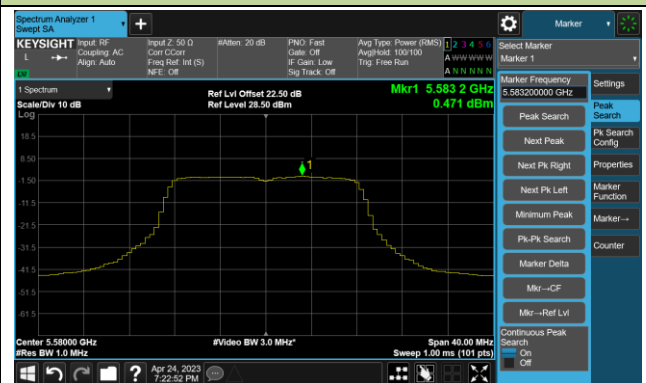

Channel 50 (5250MHz)

Channel 114 (5570MHz)

802.11a Power Spectral Density- Ant 2

Channel 36 (5180MHz)

Channel 44 (5220MHz)

Channel 48 (5240MHz)

Channel 52 (5260MHz)

Channel 60 (5300MHz)

Channel 64 (5320MHz)

Channel 100 (5500MHz)

Channel 116 (5580MHz)

802.11a Power Spectral Density- Ant 2

Channel 140 (5700MHz)

Channel 144(5720MHz)

Channel 149 (5745MHz)

Channel 157 (5785MHz)