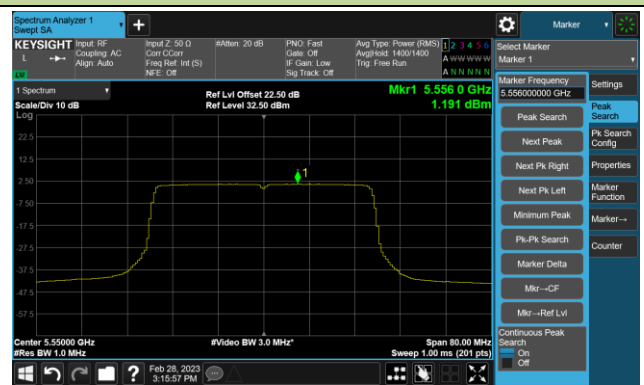

Channel 140 (5700MHz)

Channel 144(5720MHz)

Channel 149 (5745MHz)

Channel 157 (5785MHz)

Channel 165 (5825MHz)

802.11ax-HE40 Power Spectral Density- Ant 2

Channel 38 (5190MHz)

Channel 46 (5230MHz)

Channel 54 (5270MHz)

Channel 62 (5310MHz)

Channel 102 (5510MHz)

Channel 110 (5550MHz)

Channel 134 (5670MHz)

Channel 142 (5710MHz)

802.11ax-HE40 Power Spectral Density- Ant 2

Channel 151 (5755MHz)

Channel 159 (5795MHz)

802.11ax-HE80 Power Spectral Density- Ant 2

Channel 42 (5210MHz)

Channel 58 (5290MHz)

Channel 106 (5530MHz)

Channel 122 (5610MHz)

Channel 138 (5690MHz)

Channel 155 (5775MHz)