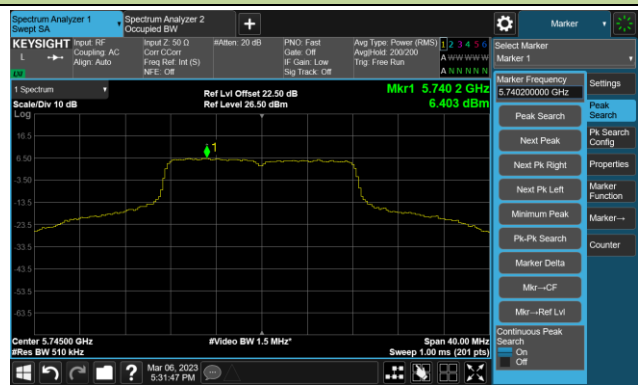

Channel 64 (5320MHz)

Channel 100 (5500MHz)

Channel 116 (5580MHz)

802.11a Power Spectral Density- Ant 2

Channel 140 (5700MHz)

Channel 144(5720MHz)

Channel 149 (5745MHz)

Channel 157 (5785MHz)

Channel 165 (5825MHz)

802.11ac-VHT20 Power Spectral Density- Ant 2

Channel 36 (5180MHz)

Channel 44 (5220MHz)

Channel 48 (5240MHz)

Channel 52 (5260MHz)

Channel 60 (5300MHz)

Channel 64 (5320MHz)