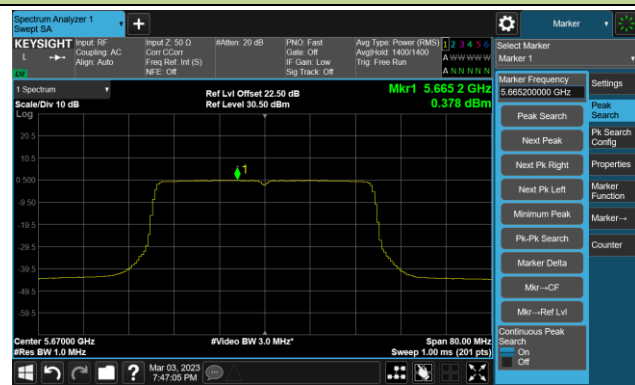

Channel 54 (5270MHz)

Channel 62 (5310MHz)

Channel 102 (5510MHz)

Channel 110 (5550MHz)

Channel 134 (5670MHz)

Channel 142 (5710MHz)

802.11ax-HE40 Power Spectral Density- Ant 2

Channel 151 (5755MHz)

Channel 159 (5795MHz)

802.11ax-HE80 Power Spectral Density- Ant 2

Channel 42 (5210MHz)

Channel 58 (5290MHz)

Channel 106 (5530MHz)

Channel 122 (5610MHz)

Channel 138 (5690MHz)

Channel 155 (5775MHz)