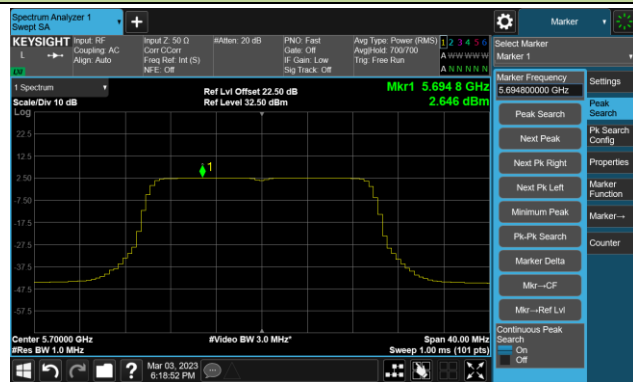

802.11ax-HE20 Power Spectral Density- Ant 2

Channel 140 (5700MHz)