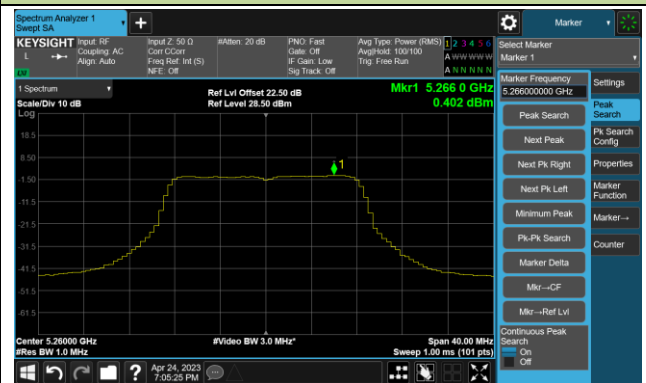

Channel 50 (5250MHz)

Channel 114 (5570MHz)

802.11a Power Spectral Density- Ant 2

Channel 36 (5180MHz)

Channel 44 (5220MHz)

Channel 48 (5240MHz)

Channel 52 (5260MHz)

Channel 60 (5300MHz)

Channel 64 (5320MHz)

Channel 100 (5500MHz)

Channel 116 (5580MHz)

802.11a Power Spectral Density- Ant 2

Channel 140 (5700MHz)

Channel 144(5720MHz)

Channel 149 (5745MHz)

Channel 157 (5785MHz)