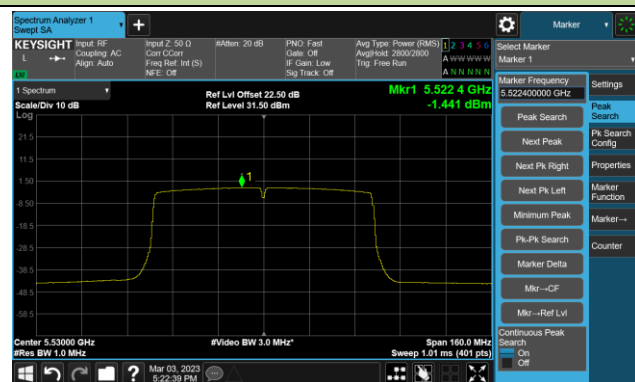

Channel 142 (5710MHz)

802.11ac-VHT40 Power Spectral Density- Ant 2

Channel 151 (5755MHz)

Channel 159 (5795MHz)

802.11ac-VHT80 Power Spectral Density- Ant 2

Channel 42 (5210MHz)

Channel 58 (5290MHz)

Channel 106 (5530MHz)

Channel 122 (5610MHz)

Channel 138 (5690MHz)

Channel 155 (5775MHz)

802.11ac-VHT160 Power Spectral Density- Ant 2

Channel 50 (5250MHz)

Channel 114 (5570MHz)

802.11ax-HE20 Power Spectral Density- Ant 2

Channel 36 (5180MHz)