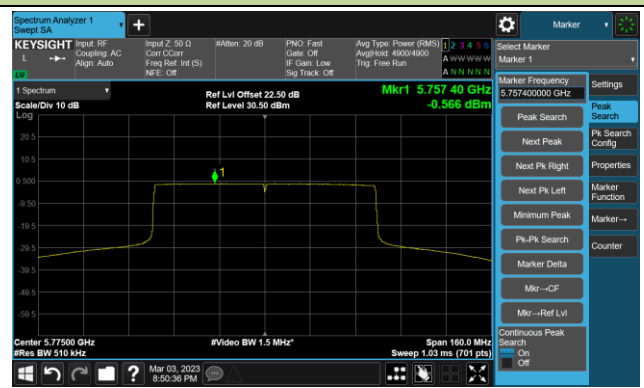

802.11ax-HE80 Power Spectral Density- Ant 1

Channel 42 (5210MHz)

Channel 58 (5290MHz)

Channel 106 (5530MHz)

Channel 122 (5610MHz)

Channel 138 (5690MHz)

Channel 155 (5775MHz)

802.11ax-HE160 Power Spectral Density- Ant 1

Channel 50 (5250MHz)

Channel 114 (5570MHz)

802.11a Power Spectral Density- Ant 2

Channel 36 (5180MHz)

Channel 44 (5220MHz)

Channel 48 (5240MHz)

Channel 52 (5260MHz)

Channel 60 (5300MHz)