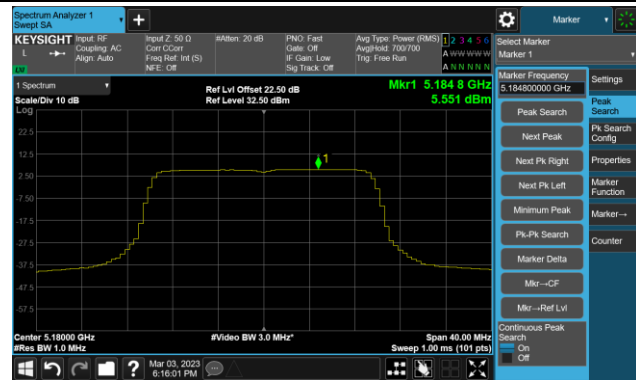

Channel 122 (5610MHz)

Channel 138 (5690MHz)

Channel 155 (5775MHz)

802.11ac-VHT160 Power Spectral Density- Ant 2

Channel 50 (5250MHz)

Channel 114 (5570MHz)

802.11ax-HE20 Power Spectral Density- Ant 2

Channel 36 (5180MHz)

Channel 44 (5220MHz)

Channel 48 (5240MHz)

Channel 52 (5260MHz)

Channel 60 (5300MHz)

Channel 64 (5320MHz)

Channel 100 (5500MHz)

Channel 116 (5580MHz)

802.11ax-HE20 Power Spectral Density- Ant 2