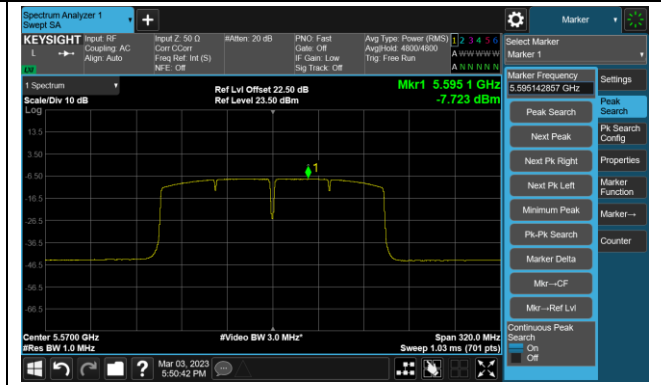

Channel 122 (5610MHz)

Channel 138 (5690MHz)

Channel 155 (5775MHz)

802.11ac-VHT160 Power Spectral Density- Ant 2

Channel 50 (5250MHz)

Channel 114 (5570MHz)

802.11ax-HE20 Power Spectral Density- Ant 2

Channel 36 (5180MHz)

Channel 44 (5220MHz)

Channel 48 (5240MHz)

Channel 52 (5260MHz)

Channel 60 (5300MHz)

Channel 64 (5320MHz)

Channel 100 (5500MHz)

Channel 116 (5580MHz)

802.11ax-HE20 Power Spectral Density- Ant 2