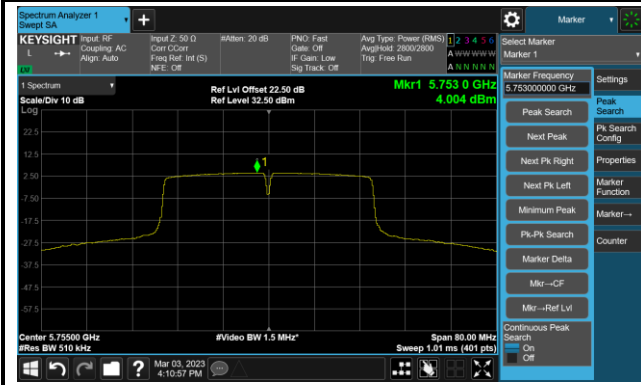

802.11ac-VHT40 Power Spectral Density- Ant 2

Channel 38 (5190MHz)

Channel 46 (5230MHz)

Channel 54 (5270MHz)

Channel 62 (5310MHz)

Channel 102 (5510MHz)

Channel 110 (5550MHz)

Channel 134 (5670MHz)

Channel 142 (5710MHz)

802.11ac-VHT40 Power Spectral Density- Ant 2

Channel 151 (5755MHz)

Channel 159 (5795MHz)

802.11ac-VHT80 Power Spectral Density- Ant 2

Channel 42 (5210MHz)

Channel 58 (5290MHz)

Channel 106 (5530MHz)