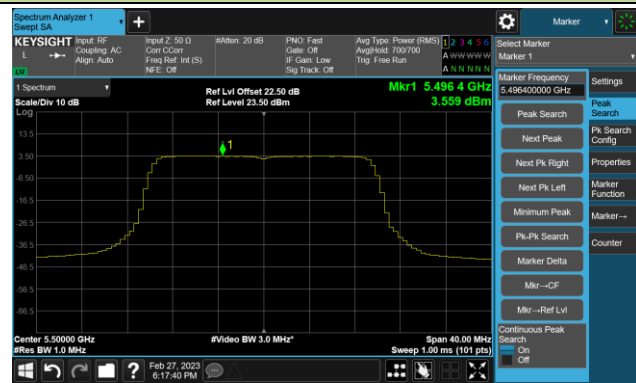

Channel 122 (5610MHz)

Channel 138 (5690MHz)

Channel 155 (5775MHz)

802.11ac-VHT160 Power Spectral Density- Ant 2

Channel 50 (5250MHz)

Channel 114 (5570MHz)

802.11ax-HE20 Power Spectral Density- Ant 2

Channel 36 (5180MHz)

Channel 44 (5220MHz)

Channel 48 (5240MHz)

Channel 52 (5260MHz)

Channel 60 (5300MHz)

Channel 64 (5320MHz)

Channel 100 (5500MHz)

Channel 116 (5580MHz)

802.11ax-HE20 Power Spectral Density- Ant 2