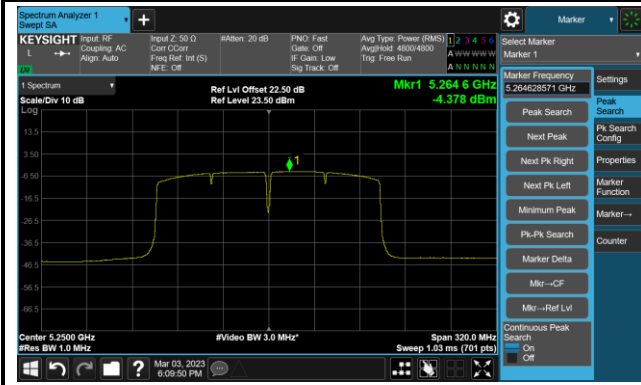

Channel 122 (5610MHz)

Channel 138 (5690MHz)

Channel 155 (5775MHz)

802.11ac-VHT160 Power Spectral Density- Ant 2

Channel 50 (5250MHz)

Channel 114 (5570MHz)

802.11ax-HE20 Power Spectral Density- Ant 2

Channel 36 (5180MHz)

Channel 44 (5220MHz)

Channel 48 (5240MHz)

Channel 52 (5260MHz)

Channel 60 (5300MHz)

Channel 64 (5320MHz)

Channel 100 (5500MHz)

Channel 116 (5580MHz)

802.11ax-HE20 Power Spectral Density- Ant 2