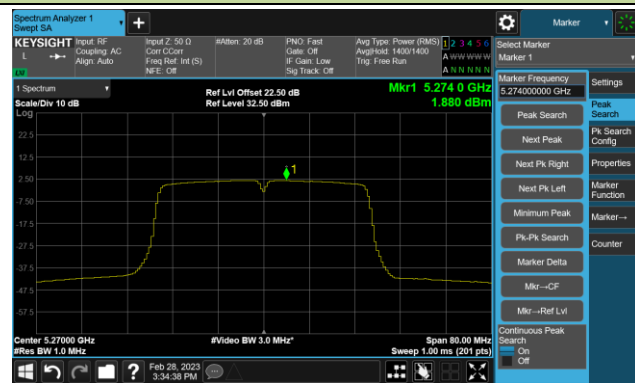

802.11ac-VHT40 Power Spectral Density- Ant 2

Channel 38 (5190MHz)

Channel 46 (5230MHz)

Channel 54 (5270MHz)

Channel 62 (5310MHz)

Channel 102 (5510MHz)

Channel 110 (5550MHz)

Channel 134 (5670MHz)

Channel 142 (5710MHz)

802.11ac-VHT40 Power Spectral Density- Ant 2

Channel 151 (5755MHz)

Channel 159 (5795MHz)

802.11ac-VHT80 Power Spectral Density- Ant 2

Channel 42 (5210MHz)

Channel 58 (5290MHz)

Channel 106 (5530MHz)