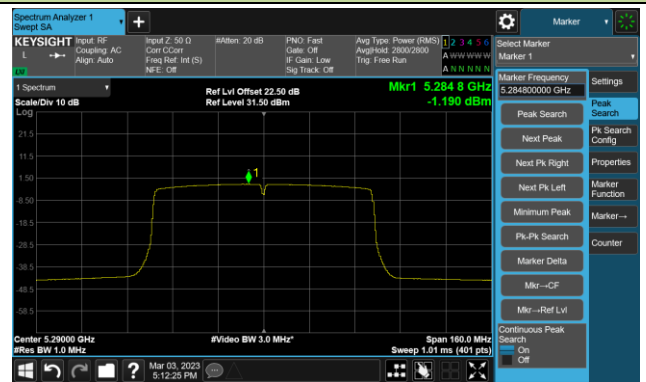

Channel 142 (5710MHz)

802.11ac-VHT40 Power Spectral Density- Ant 2

Channel 151 (5755MHz)

Channel 159 (5795MHz)

802.11ac-VHT80 Power Spectral Density- Ant 2

Channel 42 (5210MHz)

Channel 58 (5290MHz)

Channel 106 (5530MHz)

Channel 122 (5610MHz)

Channel 138 (5690MHz)

Channel 155 (5775MHz)

802.11ac-VHT160 Power Spectral Density- Ant 2

Channel 50 (5250MHz)

Channel 114 (5570MHz)

802.11ax-HE20 Power Spectral Density- Ant 2

Channel 36 (5180MHz)