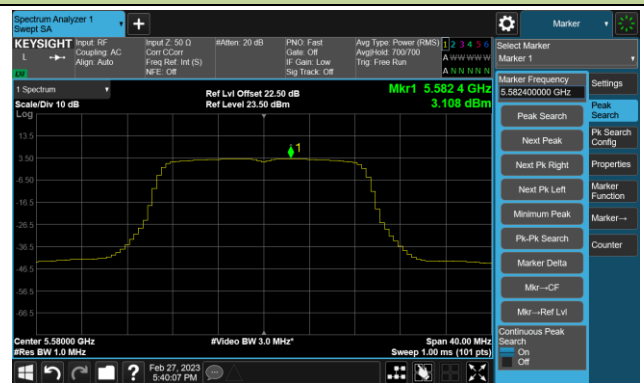

Channel 165 (5825MHz)

802.11ac-VHT20 Power Spectral Density- Ant 2

Channel 36 (5180MHz)

Channel 44 (5220MHz)

Channel 48 (5240MHz)

Channel 52 (5260MHz)

Channel 60 (5300MHz)

Channel 64 (5320MHz)

Channel 100 (5500MHz)

Channel 116 (5580MHz)

802.11ac-VHT20 Power Spectral Density- Ant 2

Channel 140 (5700MHz)

Channel 144(5720MHz)

Channel 149 (5745MHz)

Channel 157 (5785MHz)

Channel 165 (5825MHz)