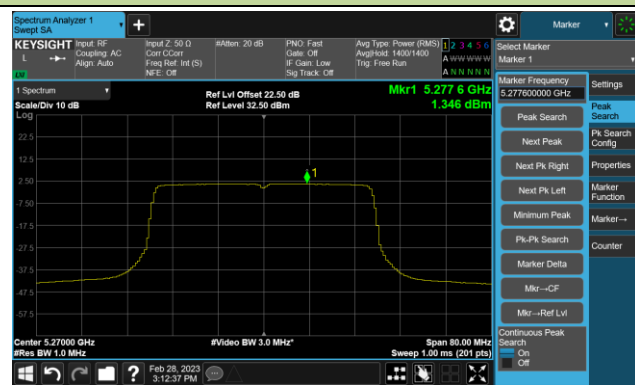

Channel 44 (5220MHz)

Channel 48 (5240MHz)

Channel 52 (5260MHz)

Channel 60 (5300MHz)

Channel 64 (5320MHz)

Channel 100 (5500MHz)

Channel 116 (5580MHz)

802.11ax-HE20 Power Spectral Density- Ant 2

Channel 140 (5700MHz)

Channel 144(5720MHz)

Channel 149 (5745MHz)

Channel 157 (5785MHz)

Channel 165 (5825MHz)

802.11ax-HE40 Power Spectral Density- Ant 2

Channel 38 (5190MHz)

Channel 46 (5230MHz)

Channel 54 (5270MHz)

Channel 62 (5310MHz)

Channel 102 (5510MHz)

Channel 110 (5550MHz)

Channel 134 (5670MHz)

Channel 142 (5710MHz)

802.11ax-HE40 Power Spectral Density- Ant 2

Channel 151 (5755MHz)