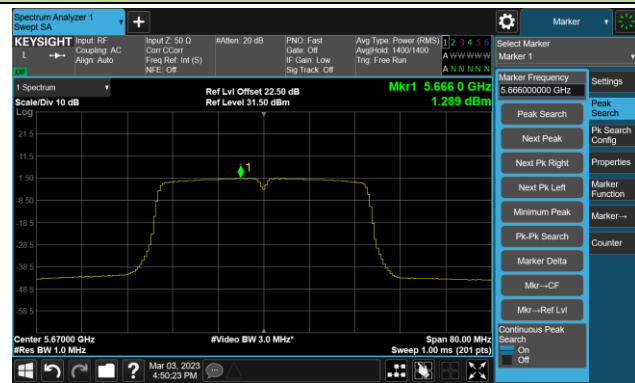

802.11ac-VHT40 Power Spectral Density- Ant 2

Channel 38 (5190MHz)

Channel 46 (5230MHz)

Channel 54 (5270MHz)

Channel 62 (5310MHz)

Channel 102 (5510MHz)

Channel 110 (5550MHz)

Channel 134 (5670MHz)

Channel 142 (5710MHz)

802.11ac-VHT40 Power Spectral Density- Ant 2

Channel 151 (5755MHz)

Channel 159 (5795MHz)

802.11ac-VHT80 Power Spectral Density- Ant 2

Channel 42 (5210MHz)

Channel 58 (5290MHz)

Channel 106 (5530MHz)