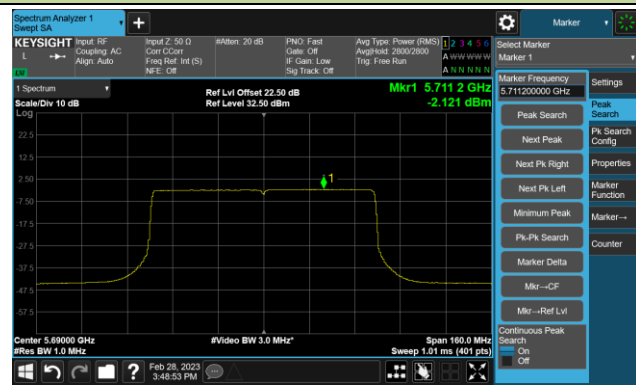

Channel 54 (5270MHz)

Channel 62 (5310MHz)

Channel 102 (5510MHz)

Channel 110 (5550MHz)

Channel 134 (5670MHz)

Channel 142 (5710MHz)

802.11ax-HE40 Power Spectral Density- Ant 2

Channel 151 (5755MHz)

Channel 159 (5795MHz)

802.11ax-HE80 Power Spectral Density- Ant 2

Channel 42 (5210MHz)

Channel 58 (5290MHz)

Channel 106 (5530MHz)

Channel 122 (5610MHz)

Channel 138 (5690MHz)

Channel 155 (5775MHz)

802.11ax-HE160 Power Spectral Density- Ant 2

Channel 50 (5250MHz)

Channel 114 (5570MHz)