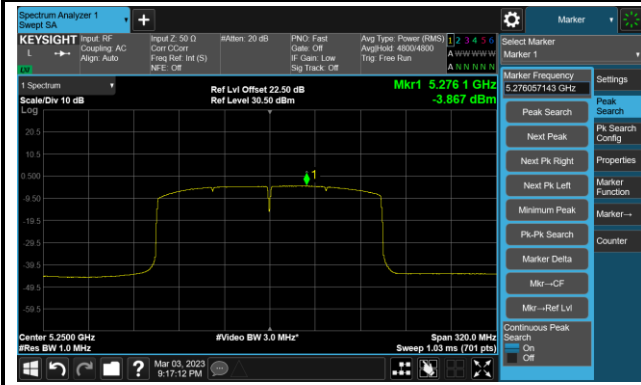

802.11ax-HE160 Power Spectral Density- Ant 1

Channel 50 (5250MHz)