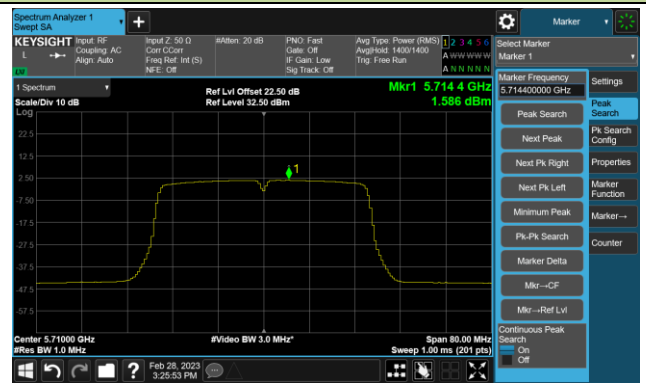

802.11ac-VHT40 Power Spectral Density- Ant 2

Channel 38 (5190MHz)

Channel 46 (5230MHz)

Channel 54 (5270MHz)

Channel 62 (5310MHz)

Channel 102 (5510MHz)

Channel 110 (5550MHz)

Channel 134 (5670MHz)

Channel 142 (5710MHz)

802.11ac-VHT40 Power Spectral Density- Ant 2

Channel 151 (5755MHz)

Channel 159 (5795MHz)

802.11ac-VHT80 Power Spectral Density- Ant 2

Channel 42 (5210MHz)

Channel 58 (5290MHz)

Channel 106 (5530MHz)