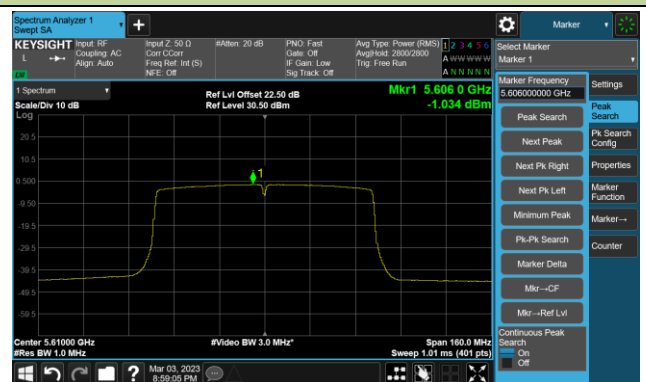

Channel 142 (5710MHz)

802.11ac-VHT40 Power Spectral Density- Ant 2

Channel 151 (5755MHz)

Channel 159 (5795MHz)

802.11ac-VHT80 Power Spectral Density- Ant 2

Channel 42 (5210MHz)

Channel 58 (5290MHz)

Channel 106 (5530MHz)

Channel 122 (5610MHz)

Channel 138 (5690MHz)

Channel 155 (5775MHz)

802.11ac-VHT160 Power Spectral Density- Ant 2

Channel 50 (5250MHz)

Channel 114 (5570MHz)

802.11ax-HE20 Power Spectral Density- Ant 2

Channel 36 (5180MHz)