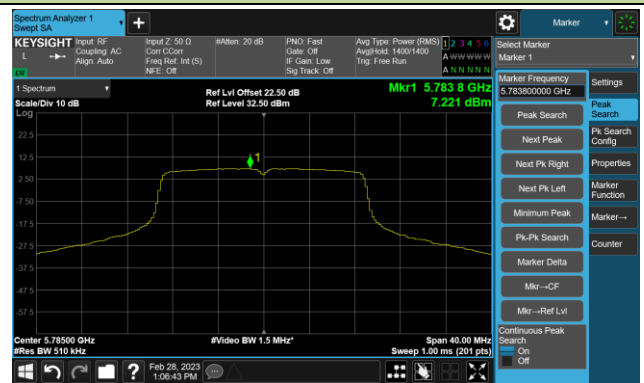

Channel 100 (5500MHz)

Channel 116 (5580MHz)

802.11ac-VHT20 Power Spectral Density- Ant 2

Channel 140 (5700MHz)

Channel 144(5720MHz)

Channel 149 (5745MHz)

Channel 157 (5785MHz)

Channel 165 (5825MHz)