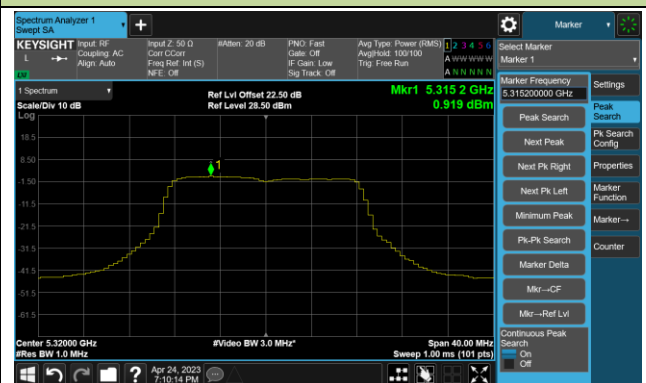

Channel 50 (5250MHz)

Channel 114 (5570MHz)

802.11a Power Spectral Density- Ant 2

Channel 36 (5180MHz)

Channel 44 (5220MHz)

Channel 48 (5240MHz)

Channel 52 (5260MHz)

Channel 60 (5300MHz)

Channel 64 (5320MHz)

Channel 100 (5500MHz)

Channel 116 (5580MHz)

802.11a Power Spectral Density- Ant 2

Channel 140 (5700MHz)

Channel 144(5720MHz)

Channel 149 (5745MHz)

Channel 157 (5785MHz)