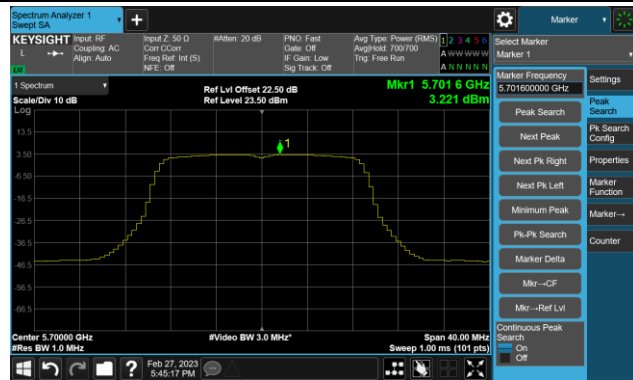

Channel 100 (5500MHz)

Channel 116 (5580MHz)

802.11ac-VHT20 Power Spectral Density- Ant 2

Channel 140 (5700MHz)

Channel 144(5720MHz)

Channel 149 (5745MHz)

Channel 157 (5785MHz)

Channel 165 (5825MHz)

802.11ac-VHT40 Power Spectral Density- Ant 2

Channel 38 (5190MHz)

Channel 46 (5230MHz)

Channel 54 (5270MHz)

Channel 62 (5310MHz)

Channel 102 (5510MHz)

Channel 110 (5550MHz)

Channel 134 (5670MHz)