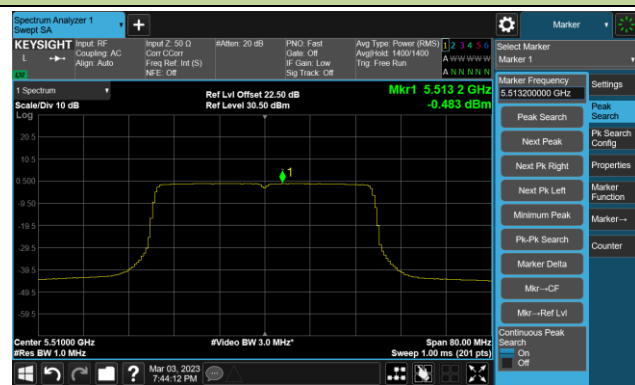

Channel 140 (5700MHz)

Channel 144(5720MHz)

Channel 149 (5745MHz)

Channel 157 (5785MHz)

Channel 165 (5825MHz)

802.11ax-HE40 Power Spectral Density- Ant 2

Channel 38 (5190MHz)

Channel 46 (5230MHz)

Channel 54 (5270MHz)

Channel 62 (5310MHz)

Channel 102 (5510MHz)

Channel 110 (5550MHz)

Channel 134 (5670MHz)

Channel 142 (5710MHz)

802.11ax-HE40 Power Spectral Density- Ant 2

Channel 151 (5755MHz)