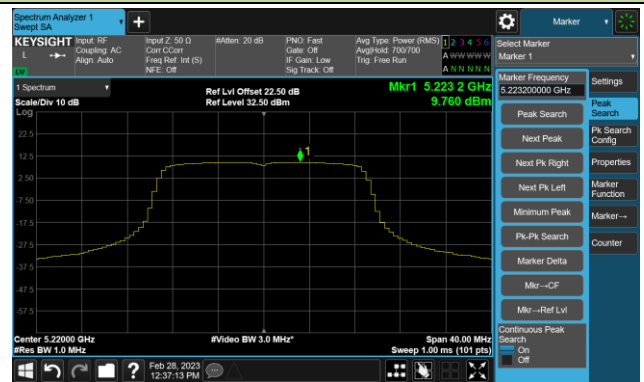

Channel 165 (5825MHz)

802.11ac-VHT20 Power Spectral Density- Ant 2

Channel 36 (5180MHz)

Channel 44 (5220MHz)

Channel 48 (5240MHz)

Channel 52 (5260MHz)

Channel 60 (5300MHz)

Channel 64 (5320MHz)

Channel 100 (5500MHz)

Channel 116 (5580MHz)

802.11ac-VHT20 Power Spectral Density- Ant 2

Channel 140 (5700MHz)

Channel 144(5720MHz)

Channel 149 (5745MHz)

Channel 157 (5785MHz)

Channel 165 (5825MHz)