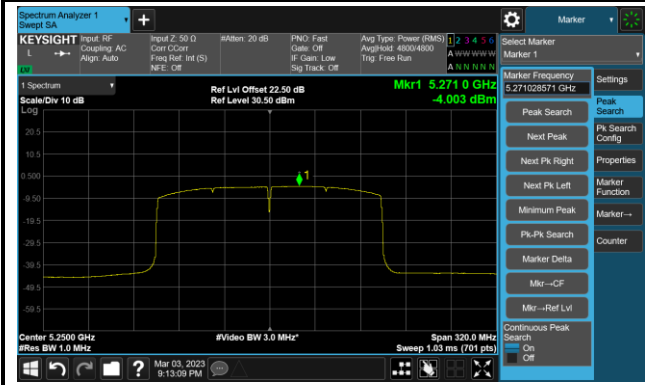

Channel 54 (5270MHz)

Channel 62 (5310MHz)

Channel 102 (5510MHz)

Channel 110 (5550MHz)

Channel 134 (5670MHz)

Channel 142 (5710MHz)

802.11ax-HE40 Power Spectral Density- Ant 2

Channel 151 (5755MHz)

Channel 159 (5795MHz)

802.11ax-HE80 Power Spectral Density- Ant 2

Channel 42 (5210MHz)

Channel 58 (5290MHz)

Channel 106 (5530MHz)

Channel 122 (5610MHz)

Channel 138 (5690MHz)

Channel 155 (5775MHz)

802.11ax-HE160 Power Spectral Density- Ant 2

Channel 50 (5250MHz)

Channel 114 (5570MHz)