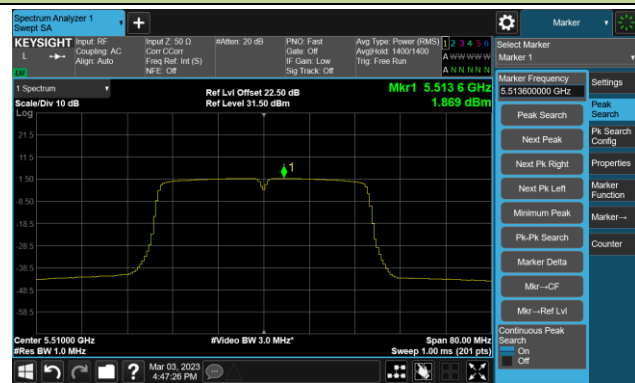

802.11ac-VHT40 Power Spectral Density- Ant 2

Channel 38 (5190MHz)

Channel 46 (5230MHz)

Channel 54 (5270MHz)

Channel 62 (5310MHz)

Channel 102 (5510MHz)

Channel 110 (5550MHz)

Channel 134 (5670MHz)

Channel 142 (5710MHz)

802.11ac-VHT40 Power Spectral Density- Ant 2

Channel 151 (5755MHz)

Channel 159 (5795MHz)

802.11ac-VHT80 Power Spectral Density- Ant 2

Channel 42 (5210MHz)

Channel 58 (5290MHz)

Channel 106 (5530MHz)