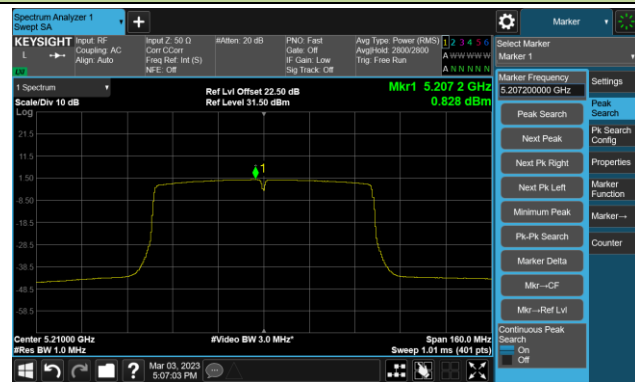

Channel 142 (5710MHz)

802.11ac-VHT40 Power Spectral Density- Ant 2

Channel 151 (5755MHz)

Channel 159 (5795MHz)

802.11ac-VHT80 Power Spectral Density- Ant 2

Channel 42 (5210MHz)

Channel 58 (5290MHz)

Channel 106 (5530MHz)

Channel 122 (5610MHz)

Channel 138 (5690MHz)

Channel 155 (5775MHz)

802.11ac-VHT160 Power Spectral Density- Ant 2

Channel 50 (5250MHz)

Channel 114 (5570MHz)

802.11ax-HE20 Power Spectral Density- Ant 2

Channel 36 (5180MHz)