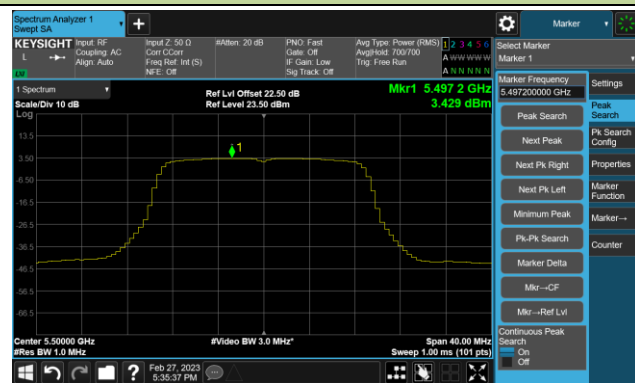

Channel 165 (5825MHz)

802.11ac-VHT20 Power Spectral Density- Ant 2

Channel 36 (5180MHz)

Channel 44 (5220MHz)

Channel 48 (5240MHz)

Channel 52 (5260MHz)

Channel 60 (5300MHz)

Channel 64 (5320MHz)

Channel 100 (5500MHz)

Channel 116 (5580MHz)

802.11ac-VHT20 Power Spectral Density- Ant 2

Channel 140 (5700MHz)

Channel 144(5720MHz)

Channel 149 (5745MHz)

Channel 157 (5785MHz)

Channel 165 (5825MHz)