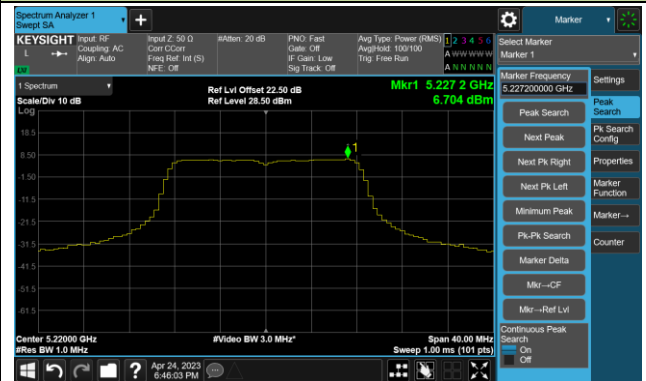

Channel 50 (5250MHz)

Channel 114 (5570MHz)

802.11a Power Spectral Density- Ant 2

Channel 36 (5180MHz)

Channel 44 (5220MHz)

Channel 48 (5240MHz)

Channel 52 (5260MHz)

Channel 60 (5300MHz)

Channel 64 (5320MHz)

Channel 100 (5500MHz)

Channel 116 (5580MHz)

802.11a Power Spectral Density- Ant 2

Channel 140 (5700MHz)

Channel 144(5720MHz)

Channel 149 (5745MHz)

Channel 157 (5785MHz)