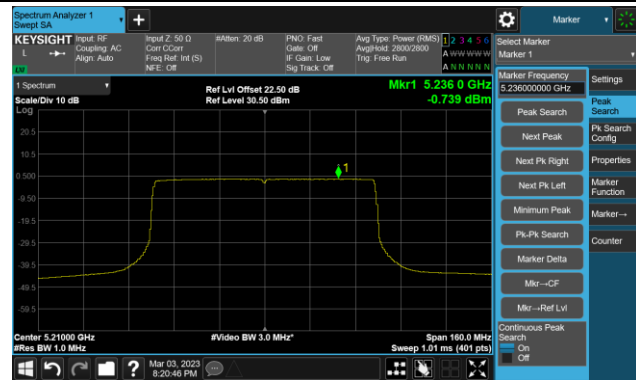

Channel 54 (5270MHz)

Channel 62 (5310MHz)

Channel 102 (5510MHz)

Channel 110 (5550MHz)

Channel 134 (5670MHz)

Channel 142 (5710MHz)

802.11ax-HE40 Power Spectral Density- Ant 2

Channel 151 (5755MHz)

Channel 159 (5795MHz)

802.11ax-HE80 Power Spectral Density- Ant 2

Channel 42 (5210MHz)

Channel 58 (5290MHz)

Channel 106 (5530MHz)

Channel 122 (5610MHz)

Channel 138 (5690MHz)

Channel 155 (5775MHz)