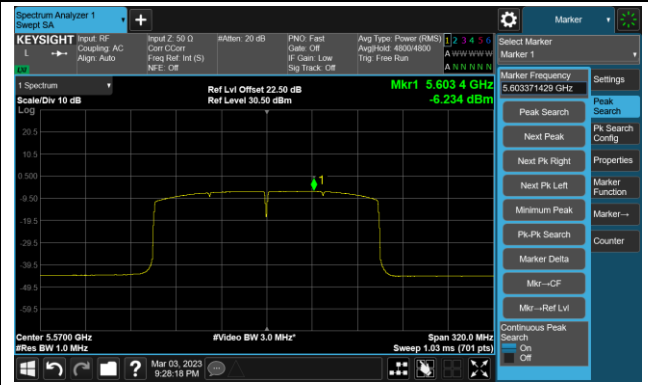

802.11ax-HE80 Power Spectral Density- Ant 1

Channel 42 (5210MHz)

Channel 58 (5290MHz)

Channel 106 (5530MHz)

Channel 122 (5610MHz)

Channel 138 (5690MHz)

Channel 155 (5775MHz)

802.11ax-HE160 Power Spectral Density- Ant 1

Channel 50 (5250MHz)

Channel 114 (5570MHz)

802.11a Power Spectral Density- Ant 2

Channel 36 (5180MHz)

Channel 44 (5220MHz)

Channel 48 (5240MHz)

Channel 52 (5260MHz)

Channel 60 (5300MHz)