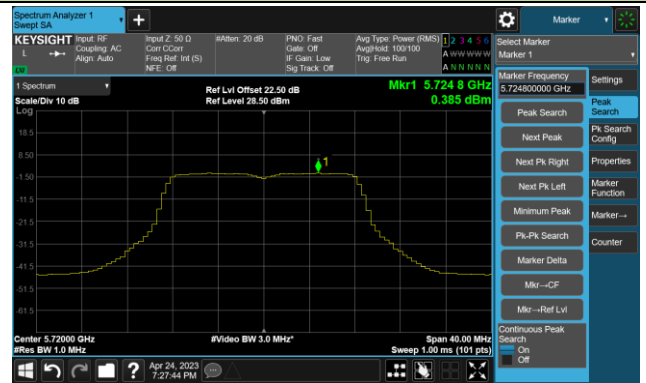

Channel 64 (5320MHz)

Channel 100 (5500MHz)

Channel 116 (5580MHz)

802.11a Power Spectral Density- Ant 2

Channel 140 (5700MHz)

Channel 144(5720MHz)

Channel 149 (5745MHz)

Channel 157 (5785MHz)

Channel 165 (5825MHz)

802.11ac-VHT20 Power Spectral Density- Ant 2

Channel 36 (5180MHz)

Channel 44 (5220MHz)

Channel 48 (5240MHz)

Channel 52 (5260MHz)

Channel 60 (5300MHz)

Channel 64 (5320MHz)