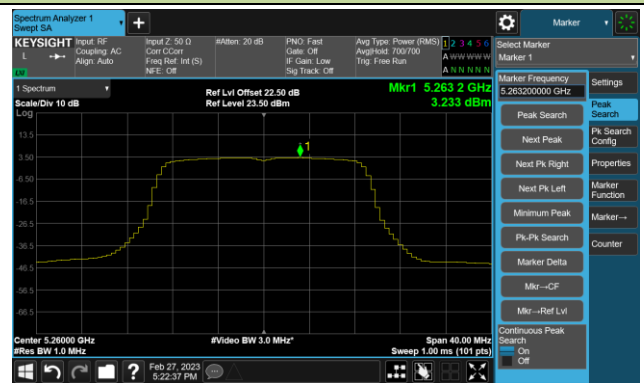

Channel 165 (5825MHz)

802.11ac-VHT20 Power Spectral Density- Ant 2

Channel 36 (5180MHz)

Channel 44 (5220MHz)

Channel 48 (5240MHz)

Channel 52 (5260MHz)

Channel 60 (5300MHz)

Channel 64 (5320MHz)

Channel 100 (5500MHz)

Channel 116 (5580MHz)

802.11ac-VHT20 Power Spectral Density- Ant 2

Channel 140 (5700MHz)

Channel 144(5720MHz)

Channel 149 (5745MHz)

Channel 157 (5785MHz)

Channel 165 (5825MHz)