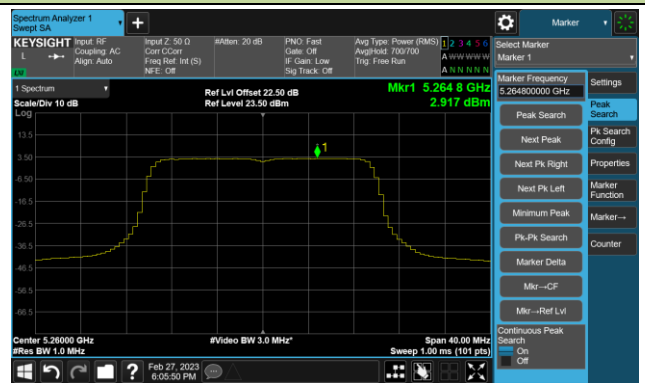

Channel 142 (5710MHz)

802.11ac-VHT40 Power Spectral Density- Ant 2

Channel 151 (5755MHz)

Channel 159 (5795MHz)

802.11ac-VHT80 Power Spectral Density- Ant 2

Channel 42 (5210MHz)

Channel 58 (5290MHz)

Channel 106 (5530MHz)

Channel 122 (5610MHz)

Channel 138 (5690MHz)

Channel 155 (5775MHz)

802.11ac-VHT160 Power Spectral Density- Ant 2

Channel 50 (5250MHz)

Channel 114 (5570MHz)

802.11ax-HE20 Power Spectral Density- Ant 2

Channel 36 (5180MHz)

Channel 44 (5220MHz)

Channel 48 (5240MHz)

Channel 52 (5260MHz)

Channel 60 (5300MHz)

Channel 64 (5320MHz)

Channel 100 (5500MHz)

Channel 116 (5580MHz)

802.11ax-HE20 Power Spectral Density- Ant 2