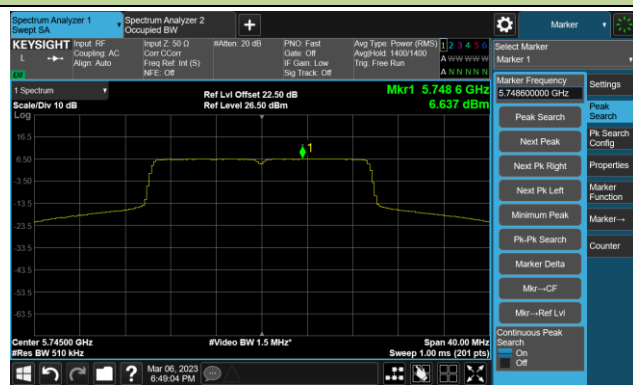

Channel 149 (5745MHz)