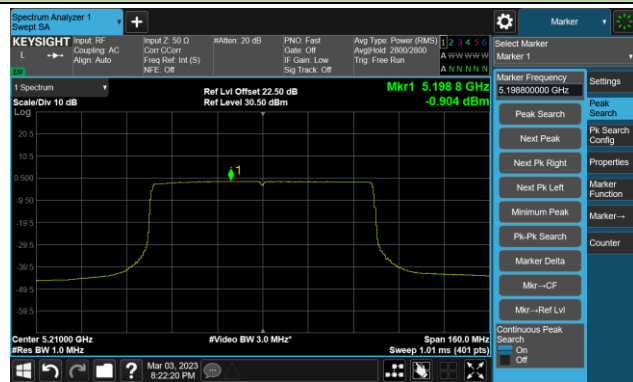

802.11ax-HE80 Power Spectral Density- Ant 1

Channel 42 (5210MHz)

Channel 58 (5290MHz)

Channel 106 (5530MHz)

Channel 122 (5610MHz)

Channel 138 (5690MHz)

Channel 155 (5775MHz)

802.11ax-HE160 Power Spectral Density- Ant 1

Channel 50 (5250MHz)

Channel 114 (5570MHz)

802.11a Power Spectral Density- Ant 2

Channel 36 (5180MHz)

Channel 44 (5220MHz)

Channel 48 (5240MHz)

Channel 52 (5260MHz)

Channel 60 (5300MHz)