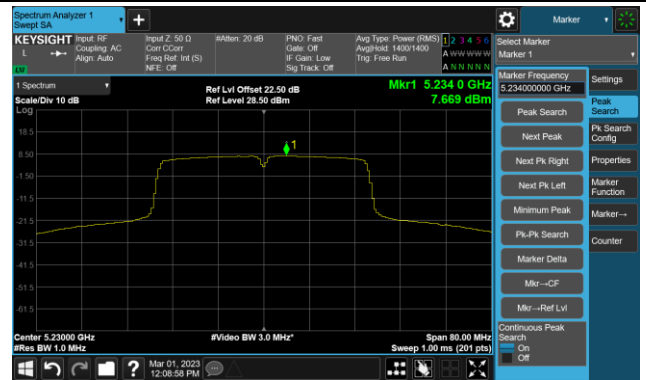

Channel 46 (5230MHz)