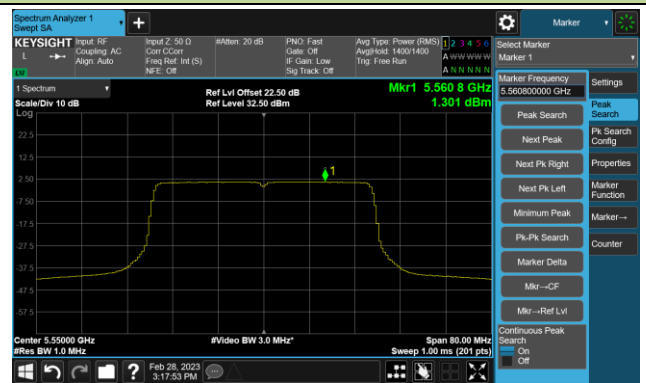

802.11ax-HE40 Power Spectral Density- Ant 0

Channel 38 (5190MHz)

Channel 46 (5230MHz)

Channel 54 (5270MHz)

Channel 62 (5310MHz)

Channel 102 (5510MHz)

Channel 110 (5550MHz)

Channel 134 (5670MHz)

Channel 142 (5710MHz)

802.11ax-HE40 Power Spectral Density- Ant 0

Channel 151 (5755MHz)

Channel 159 (5795MHz)

802.11ax-HE160 Power Spectral Density- Ant 0

Channel 50 (5250MHz)

Channel 114 (5570MHz)

802.11a Power Spectral Density- Ant 1