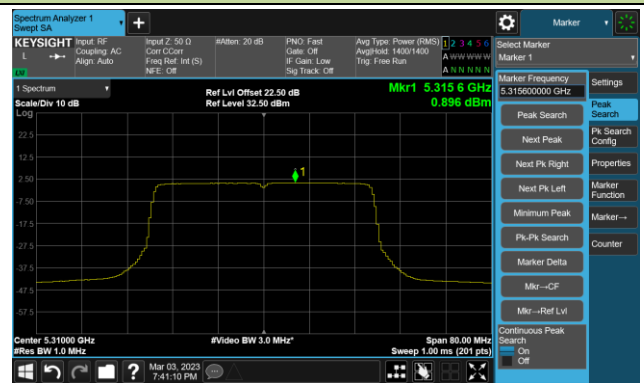

Channel 60 (5300MHz)

Channel 64 (5320MHz)

Channel 100 (5500MHz)

Channel 116 (5580MHz)

802.11ax-HE20 Power Spectral Density- Ant 1

Channel 140 (5700MHz)

Channel 144(5720MHz)

Channel 149 (5745MHz)

Channel 157 (5785MHz)

Channel 165 (5825MHz)

802.11ax-HE40 Power Spectral Density- Ant 1

Channel 38 (5190MHz)

Channel 46 (5230MHz)

Channel 54 (5270MHz)

Channel 62 (5310MHz)

Channel 102 (5510MHz)

Channel 110 (5550MHz)

Channel 134 (5670MHz)

Channel 142 (5710MHz)

802.11ax-HE40 Power Spectral Density- Ant 1

Channel 151 (5755MHz)

Channel 159 (5795MHz)