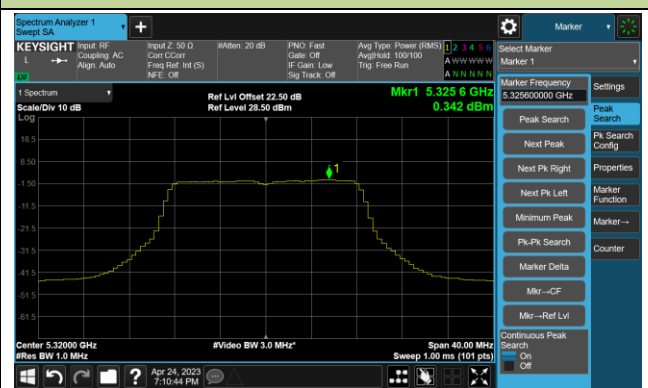

Channel 36 (5180MHz)

Channel 44 (5220MHz)

Channel 48 (5240MHz)

Channel 52 (5260MHz)

Channel 60 (5300MHz)

Channel 64 (5320MHz)

Channel 100 (5500MHz)

Channel 116 (5580MHz)

802.11a Power Spectral Density- Ant 1

Channel 140 (5700MHz)

Channel 144(5720MHz)

Channel 149 (5745MHz)

Channel 157 (5785MHz)

Channel 165 (5825MHz)

802.11ac-VHT20 Power Spectral Density- Ant 1

Channel 36 (5180MHz)