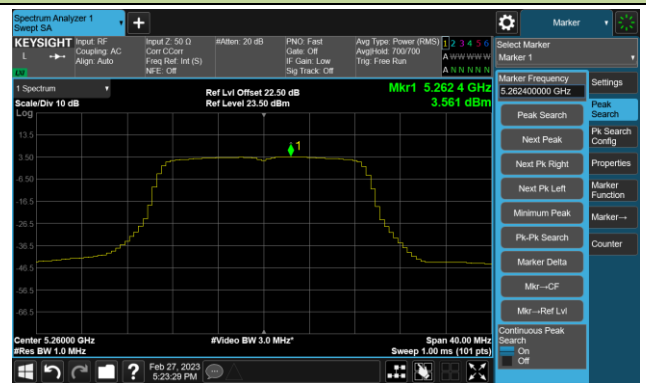

802.11a Power Spectral Density- Ant 1

Channel 140 (5700MHz)

Channel 144(5720MHz)

Channel 149 (5745MHz)

Channel 157 (5785MHz)

Channel 165 (5825MHz)

802.11ac-VHT20 Power Spectral Density- Ant 1

Channel 36 (5180MHz)

Channel 44 (5220MHz)

Channel 48 (5240MHz)

Channel 52 (5260MHz)

Channel 60 (5300MHz)

Channel 64 (5320MHz)

Channel 100 (5500MHz)

Channel 116 (5580MHz)

802.11ac-VHT20 Power Spectral Density- Ant 1