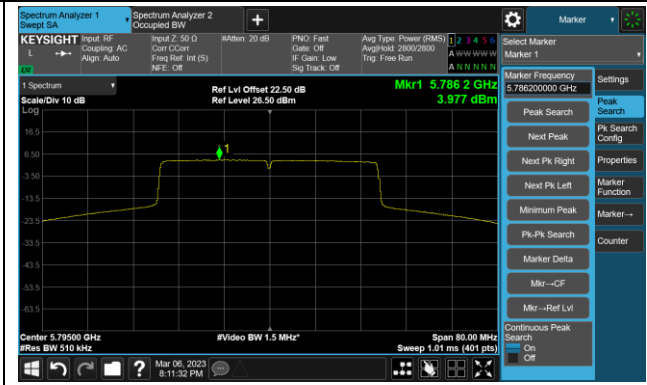

802.11ax-HE40 Power Spectral Density- Ant 0

Channel 38 (5190MHz)

Channel 46 (5230MHz)

Channel 54 (5270MHz)

Channel 62 (5310MHz)

Channel 102 (5510MHz)

Channel 110 (5550MHz)

Channel 134 (5670MHz)

Channel 142 (5710MHz)

802.11ax-HE40 Power Spectral Density- Ant 0

Channel 151 (5755MHz)

Channel 159 (5795MHz)

802.11ax-HE160 Power Spectral Density- Ant 0

Channel 50 (5250MHz)

Channel 114 (5570MHz)

802.11a Power Spectral Density- Ant 1