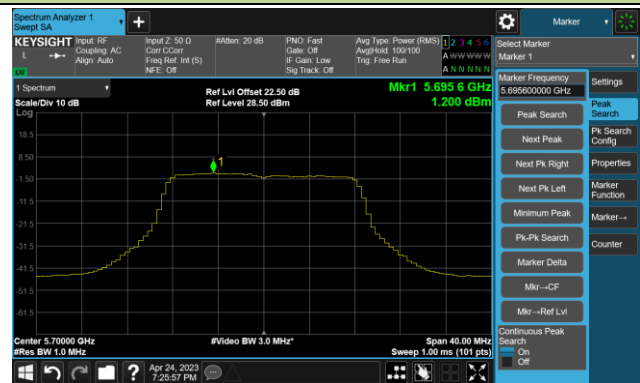

Channel 36 (5180MHz)

Channel 44 (5220MHz)

Channel 48 (5240MHz)

Channel 52 (5260MHz)

Channel 60 (5300MHz)

Channel 64 (5320MHz)

Channel 100 (5500MHz)

Channel 116 (5580MHz)

802.11a Power Spectral Density- Ant 1

Channel 140 (5700MHz)

Channel 144(5720MHz)

Channel 149 (5745MHz)

Channel 157 (5785MHz)

Channel 165 (5825MHz)

802.11ac-VHT20 Power Spectral Density- Ant 1

Channel 36 (5180MHz)