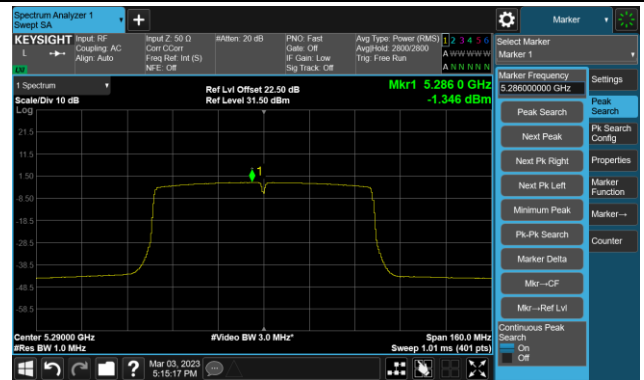

Channel 159 (5795MHz)

802.11ac-VHT80 Power Spectral Density- Ant 1

Channel 42 (5210MHz)

Channel 58 (5290MHz)

Channel 106 (5530MHz)

Channel 122 (5610MHz)

Channel 138 (5690MHz)

Channel 155 (5775MHz)

802.11ac-VHT160 Power Spectral Density- Ant 1

Channel 50 (5250MHz)

Channel 114 (5570MHz)

802.11ax-HE20 Power Spectral Density- Ant 1

Channel 36 (5180MHz)

Channel 44 (5220MHz)

Channel 48 (5240MHz)

Channel 52 (5260MHz)