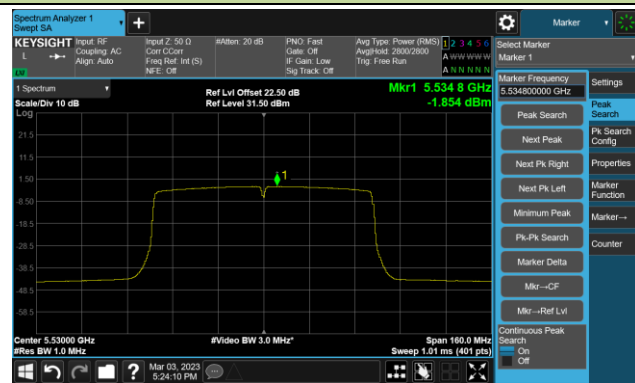

Channel 159 (5795MHz)

802.11ac-VHT80 Power Spectral Density- Ant 1

Channel 42 (5210MHz)

Channel 58 (5290MHz)

Channel 106 (5530MHz)

Channel 122 (5610MHz)

Channel 138 (5690MHz)

Channel 155 (5775MHz)

802.11ac-VHT160 Power Spectral Density- Ant 1

Channel 50 (5250MHz)

Channel 114 (5570MHz)

802.11ax-HE20 Power Spectral Density- Ant 1

Channel 36 (5180MHz)

Channel 44 (5220MHz)

Channel 48 (5240MHz)

Channel 52 (5260MHz)