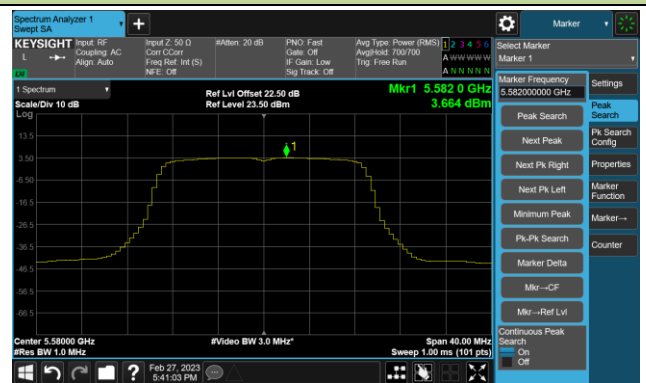

802.11a Power Spectral Density- Ant 1

Channel 140 (5700MHz)

Channel 144(5720MHz)

Channel 149 (5745MHz)

Channel 157 (5785MHz)

Channel 165 (5825MHz)

802.11ac-VHT20 Power Spectral Density- Ant 1

Channel 36 (5180MHz)

Channel 44 (5220MHz)

Channel 48 (5240MHz)

Channel 52 (5260MHz)

Channel 60 (5300MHz)

Channel 64 (5320MHz)

Channel 100 (5500MHz)

Channel 116 (5580MHz)

802.11ac-VHT20 Power Spectral Density- Ant 1

Channel 140 (5700MHz)

Channel 144(5720MHz)

Channel 149 (5745MHz)

Channel 157 (5785MHz)

Channel 165 (5825MHz)

802.11ac-VHT40 Power Spectral Density- Ant 1

Channel 38 (5190MHz)

Channel 46 (5230MHz)