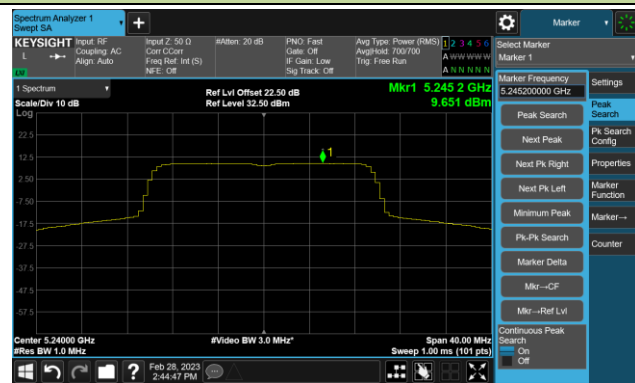

Channel 159 (5795MHz)

802.11ac-VHT80 Power Spectral Density- Ant 1

Channel 42 (5210MHz)

Channel 58 (5290MHz)

Channel 106 (5530MHz)

Channel 122 (5610MHz)

Channel 138 (5690MHz)

Channel 155 (5775MHz)

802.11ac-VHT160 Power Spectral Density- Ant 1

Channel 50 (5250MHz)

Channel 114 (5570MHz)

802.11ax-HE20 Power Spectral Density- Ant 1

Channel 36 (5180MHz)

Channel 44 (5220MHz)

Channel 48 (5240MHz)

Channel 52 (5260MHz)

Channel 60 (5300MHz)

Channel 64 (5320MHz)

Channel 100 (5500MHz)

Channel 116 (5580MHz)

802.11ax-HE20 Power Spectral Density- Ant 1

Channel 140 (5700MHz)

Channel 144(5720MHz)

Channel 149 (5745MHz)