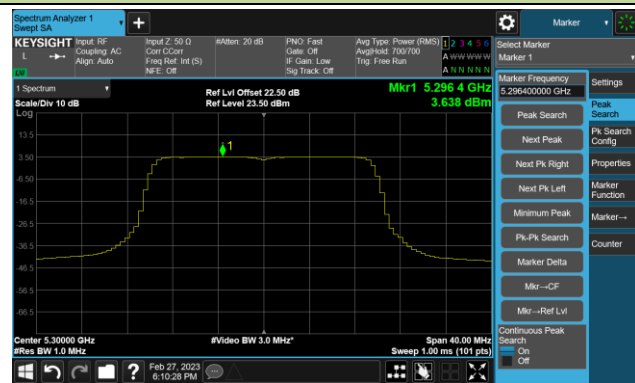

Channel 159 (5795MHz)

802.11ac-VHT80 Power Spectral Density- Ant 1

Channel 42 (5210MHz)

Channel 58 (5290MHz)

Channel 106 (5530MHz)

Channel 122 (5610MHz)

Channel 138 (5690MHz)

Channel 155 (5775MHz)

802.11ac-VHT160 Power Spectral Density- Ant 1

Channel 50 (5250MHz)

Channel 114 (5570MHz)

802.11ax-HE20 Power Spectral Density- Ant 1

Channel 36 (5180MHz)

Channel 44 (5220MHz)

Channel 48 (5240MHz)

Channel 52 (5260MHz)

Channel 60 (5300MHz)

Channel 64 (5320MHz)

Channel 100 (5500MHz)

Channel 116 (5580MHz)

802.11ax-HE20 Power Spectral Density- Ant 1

Channel 140 (5700MHz)

Channel 144(5720MHz)

Channel 149 (5745MHz)