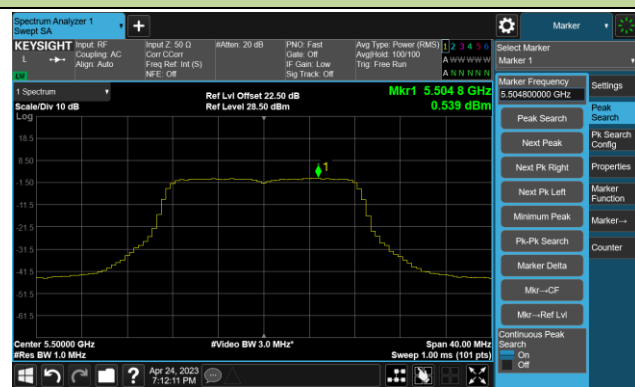

Channel 36 (5180MHz)

Channel 44 (5220MHz)

Channel 48 (5240MHz)

Channel 52 (5260MHz)

Channel 60 (5300MHz)

Channel 64 (5320MHz)

Channel 100 (5500MHz)

Channel 116 (5580MHz)

802.11a Power Spectral Density- Ant 1

Channel 140 (5700MHz)

Channel 144(5720MHz)

Channel 149 (5745MHz)

Channel 157 (5785MHz)

Channel 165 (5825MHz)

802.11ac-VHT20 Power Spectral Density- Ant 1

Channel 36 (5180MHz)