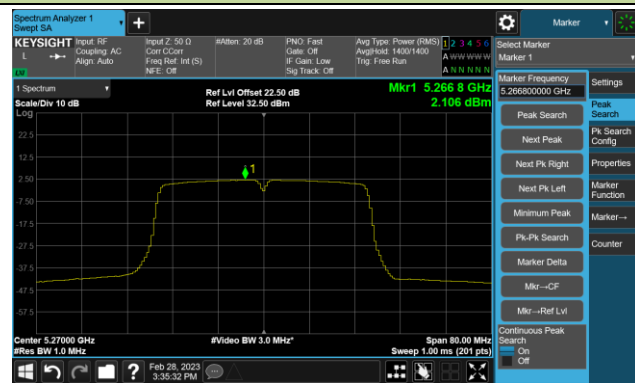

Channel 140 (5700MHz)

Channel 144(5720MHz)

Channel 149 (5745MHz)

Channel 157 (5785MHz)

Channel 165 (5825MHz)

802.11ac-VHT40 Power Spectral Density- Ant 1

Channel 38 (5190MHz)

Channel 46 (5230MHz)

Channel 54 (5270MHz)

Channel 62 (5310MHz)

Channel 102 (5510MHz)

Channel 110 (5550MHz)

Channel 134 (5670MHz)

Channel 142 (5710MHz)

802.11ac-VHT40 Power Spectral Density- Ant 1

Channel 151 (5755MHz)