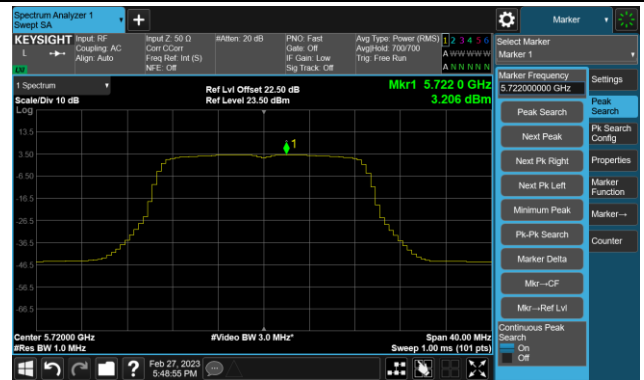

Channel 144(5720MHz)