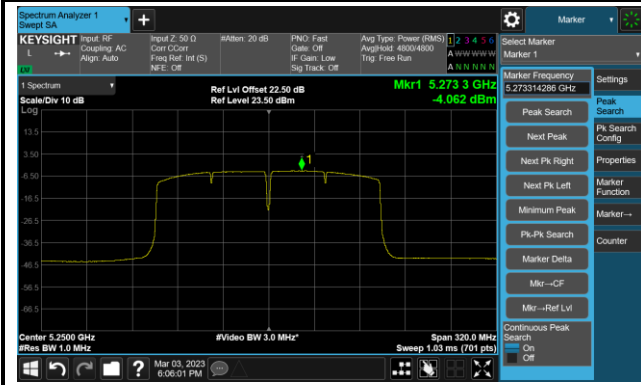

Channel 159 (5795MHz)

802.11ac-VHT80 Power Spectral Density- Ant 1

Channel 42 (5210MHz)

Channel 58 (5290MHz)

Channel 106 (5530MHz)

Channel 122 (5610MHz)

Channel 138 (5690MHz)

Channel 155 (5775MHz)

802.11ac-VHT160 Power Spectral Density- Ant 1

Channel 50 (5250MHz)

Channel 114 (5570MHz)

802.11ax-HE20 Power Spectral Density- Ant 1

Channel 36 (5180MHz)

Channel 44 (5220MHz)

Channel 48 (5240MHz)

Channel 52 (5260MHz)