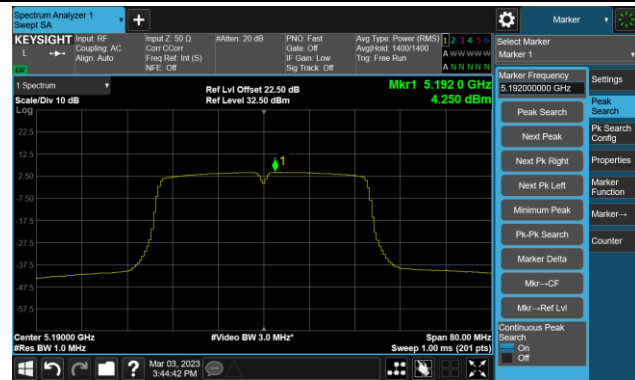

Channel 140 (5700MHz)

Channel 144(5720MHz)

Channel 149 (5745MHz)

Channel 157 (5785MHz)

Channel 165 (5825MHz)

802.11ac-VHT40 Power Spectral Density- Ant 1

Channel 38 (5190MHz)

Channel 46 (5230MHz)

Channel 54 (5270MHz)

Channel 62 (5310MHz)

Channel 102 (5510MHz)

Channel 110 (5550MHz)

Channel 134 (5670MHz)

Channel 142 (5710MHz)

802.11ac-VHT40 Power Spectral Density- Ant 1

Channel 151 (5755MHz)