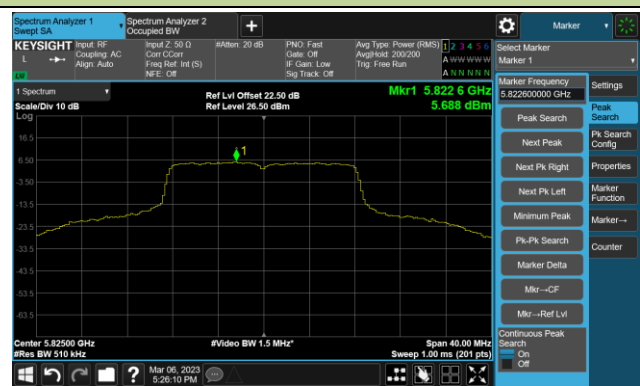

802.11a Power Spectral Density- Ant 1

Channel 140 (5700MHz)

Channel 144(5720MHz)

Channel 149 (5745MHz)

Channel 157 (5785MHz)

Channel 165 (5825MHz)

802.11ac-VHT20 Power Spectral Density- Ant 1

Channel 36 (5180MHz)

Channel 44 (5220MHz)

Channel 48 (5240MHz)

Channel 52 (5260MHz)

Channel 60 (5300MHz)

Channel 64 (5320MHz)

Channel 100 (5500MHz)

Channel 116 (5580MHz)

802.11ac-VHT20 Power Spectral Density- Ant 1