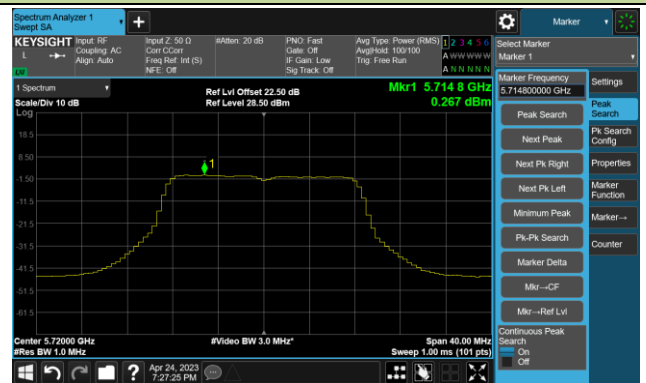

Channel 36 (5180MHz)

Channel 44 (5220MHz)

Channel 48 (5240MHz)

Channel 52 (5260MHz)

Channel 60 (5300MHz)

Channel 64 (5320MHz)

Channel 100 (5500MHz)

Channel 116 (5580MHz)

802.11a Power Spectral Density- Ant 1

Channel 140 (5700MHz)

Channel 144(5720MHz)

Channel 149 (5745MHz)

Channel 157 (5785MHz)

Channel 165 (5825MHz)

802.11ac-VHT20 Power Spectral Density- Ant 1

Channel 36 (5180MHz)