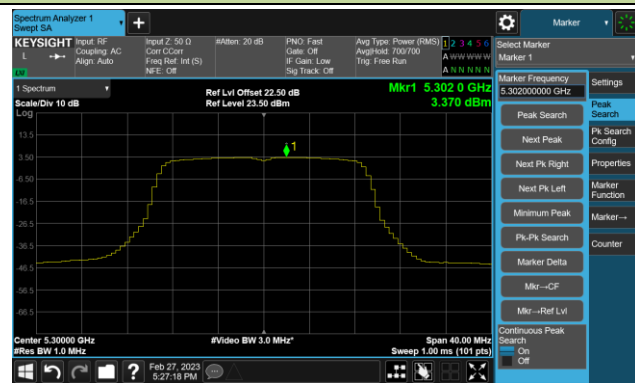

Channel 44 (5220MHz)

Channel 48 (5240MHz)

Channel 52 (5260MHz)

Channel 60 (5300MHz)

Channel 64 (5320MHz)

Channel 100 (5500MHz)

Channel 116 (5580MHz)

802.11ac-VHT20 Power Spectral Density- Ant 1

Channel 140 (5700MHz)

Channel 144(5720MHz)

Channel 149 (5745MHz)

Channel 157 (5785MHz)

Channel 165 (5825MHz)

802.11ac-VHT40 Power Spectral Density- Ant 1

Channel 38 (5190MHz)

Channel 46 (5230MHz)