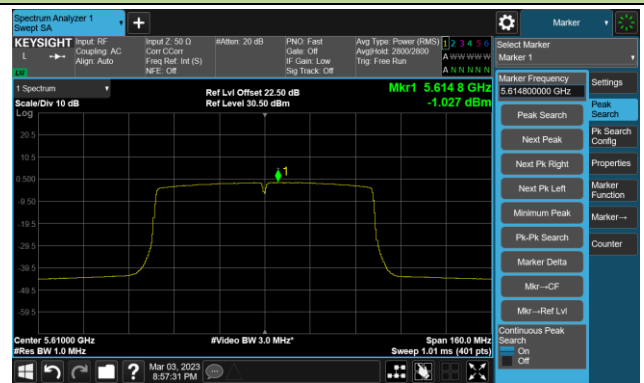

Channel 159 (5795MHz)

802.11ac-VHT80 Power Spectral Density- Ant 1

Channel 42 (5210MHz)

Channel 58 (5290MHz)

Channel 106 (5530MHz)

Channel 122 (5610MHz)

Channel 138 (5690MHz)

Channel 155 (5775MHz)

802.11ac-VHT160 Power Spectral Density- Ant 1

Channel 50 (5250MHz)

Channel 114 (5570MHz)

802.11ax-HE20 Power Spectral Density- Ant 1

Channel 36 (5180MHz)

Channel 44 (5220MHz)

Channel 48 (5240MHz)

Channel 52 (5260MHz)