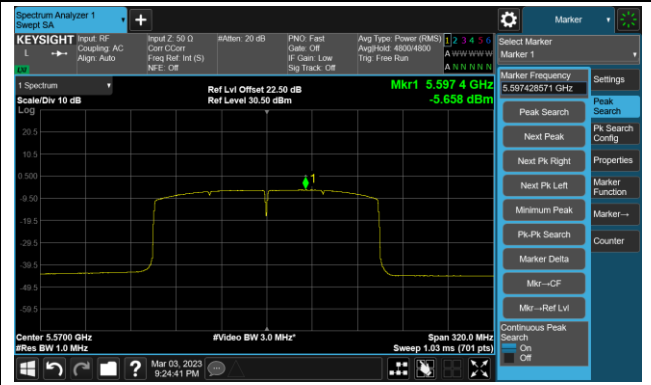

Channel 142 (5710MHz)

802.11ax-HE40 Power Spectral Density- Ant 0

Channel 151 (5755MHz)

Channel 159 (5795MHz)

802.11ax-HE160 Power Spectral Density- Ant 0

Channel 50 (5250MHz)

Channel 114 (5570MHz)

802.11a Power Spectral Density- Ant 1