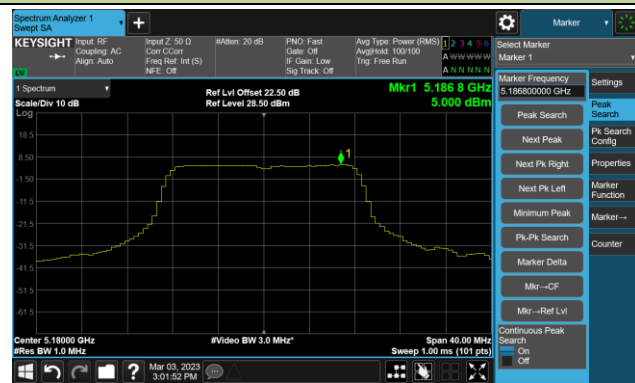

Channel 142 (5710MHz)

802.11ax-HE40 Power Spectral Density- Ant 0

Channel 151 (5755MHz)

Channel 159 (5795MHz)

802.11ax-HE160 Power Spectral Density- Ant 0

Channel 50 (5250MHz)

Channel 114 (5570MHz)

802.11a Power Spectral Density- Ant 1

Channel 36 (5180MHz)

Channel 44 (5220MHz)

Channel 48 (5240MHz)

Channel 52 (5260MHz)

Channel 60 (5300MHz)

Channel 64 (5320MHz)

Channel 100 (5500MHz)

Channel 116 (5580MHz)