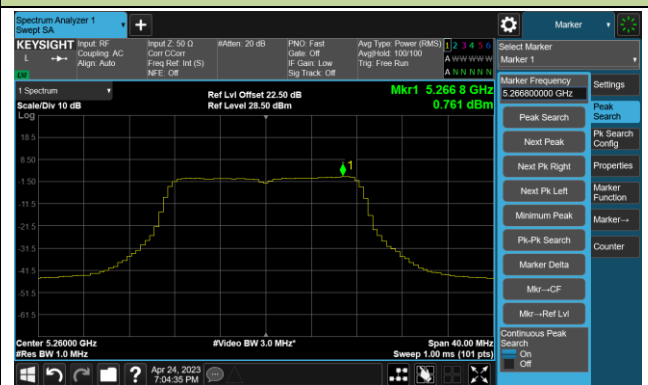

Channel 36 (5180MHz)

Channel 44 (5220MHz)

Channel 48 (5240MHz)

Channel 52 (5260MHz)

Channel 60 (5300MHz)

Channel 64 (5320MHz)

Channel 100 (5500MHz)

Channel 116 (5580MHz)

802.11a Power Spectral Density- Ant 1

Channel 140 (5700MHz)

Channel 144(5720MHz)

Channel 149 (5745MHz)

Channel 157 (5785MHz)

Channel 165 (5825MHz)

802.11ac-VHT20 Power Spectral Density- Ant 1

Channel 36 (5180MHz)