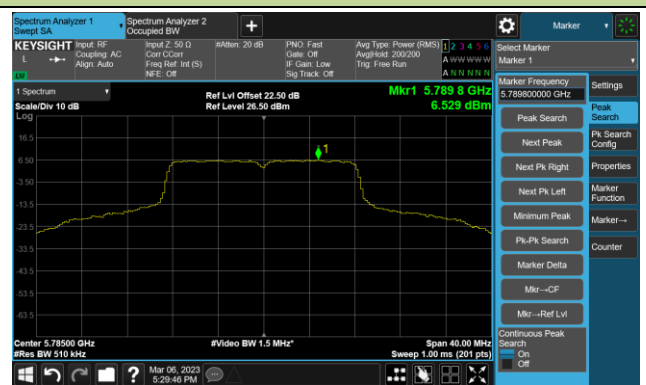

802.11a Power Spectral Density- Ant 1

Channel 140 (5700MHz)

Channel 144(5720MHz)

Channel 149 (5745MHz)

Channel 157 (5785MHz)

Channel 165 (5825MHz)

802.11ac-VHT20 Power Spectral Density- Ant 1

Channel 36 (5180MHz)

Channel 44 (5220MHz)

Channel 48 (5240MHz)

Channel 52 (5260MHz)

Channel 60 (5300MHz)

Channel 64 (5320MHz)

Channel 100 (5500MHz)

Channel 116 (5580MHz)

802.11ac-VHT20 Power Spectral Density- Ant 1