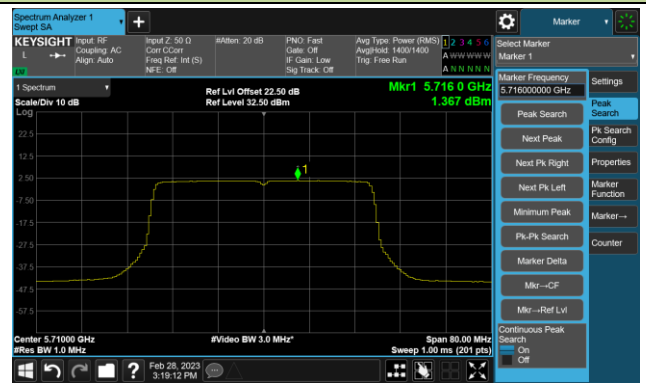

802.11ax-HE40 Power Spectral Density- Ant 0

Channel 38 (5190MHz)

Channel 46 (5230MHz)

Channel 54 (5270MHz)

Channel 62 (5310MHz)

Channel 102 (5510MHz)

Channel 110 (5550MHz)

Channel 134 (5670MHz)

Channel 142 (5710MHz)

802.11ax-HE40 Power Spectral Density- Ant 0

Channel 151 (5755MHz)

Channel 159 (5795MHz)

802.11ax-HE160 Power Spectral Density- Ant 0

Channel 50 (5250MHz)

Channel 114 (5570MHz)

802.11a Power Spectral Density- Ant 1