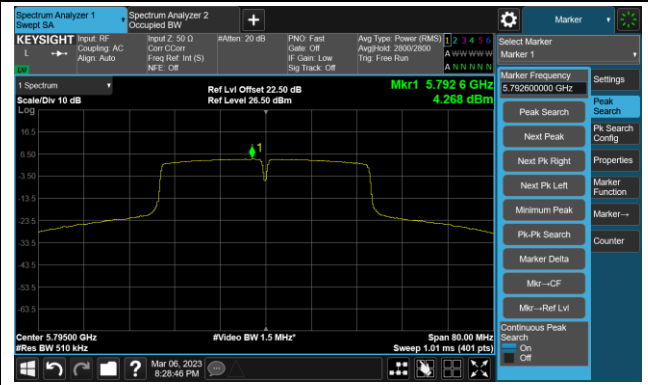

Channel 54 (5270MHz)

Channel 62 (5310MHz)

Channel 102 (5510MHz)

Channel 110 (5550MHz)

Channel 134 (5670MHz)

Channel 142 (5710MHz)

802.11ac-VHT40 Power Spectral Density- Ant 1

Channel 151 (5755MHz)

Channel 159 (5795MHz)

802.11ac-VHT80 Power Spectral Density- Ant 1

Channel 42 (5210MHz)

Channel 58 (5290MHz)

Channel 106 (5530MHz)

Channel 122 (5610MHz)

Channel 138 (5690MHz)

Channel 155 (5775MHz)