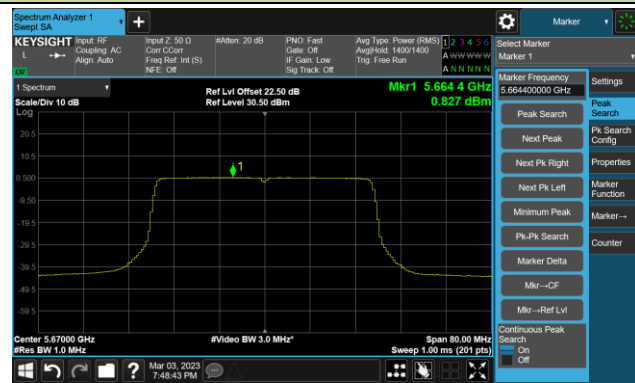

802.11ax-HE40 Power Spectral Density- Ant 0

Channel 38 (5190MHz)

Channel 46 (5230MHz)

Channel 54 (5270MHz)

Channel 62 (5310MHz)

Channel 102 (5510MHz)

Channel 110 (5550MHz)

Channel 134 (5670MHz)

Channel 142 (5710MHz)

802.11ax-HE40 Power Spectral Density- Ant 0

Channel 151 (5755MHz)

Channel 159 (5795MHz)

802.11ax-HE160 Power Spectral Density- Ant 0

Channel 50 (5250MHz)

Channel 114 (5570MHz)

802.11a Power Spectral Density- Ant 1