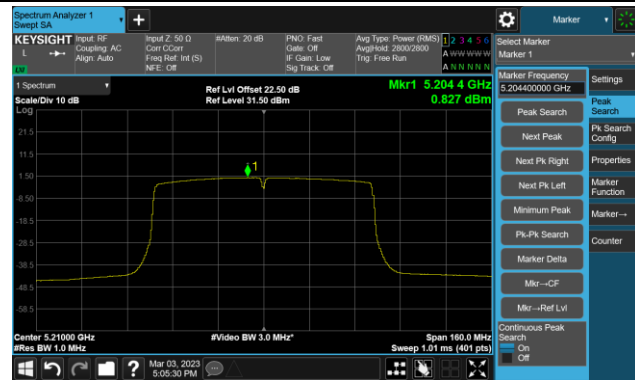

Channel 54 (5270MHz)

Channel 62 (5310MHz)

Channel 102 (5510MHz)

Channel 110 (5550MHz)

Channel 134 (5670MHz)

Channel 142 (5710MHz)

802.11ac-VHT40 Power Spectral Density- Ant 1

Channel 151 (5755MHz)

Channel 159 (5795MHz)

802.11ac-VHT80 Power Spectral Density- Ant 1

Channel 42 (5210MHz)

Channel 58 (5290MHz)

Channel 106 (5530MHz)

Channel 122 (5610MHz)

Channel 138 (5690MHz)

Channel 155 (5775MHz)