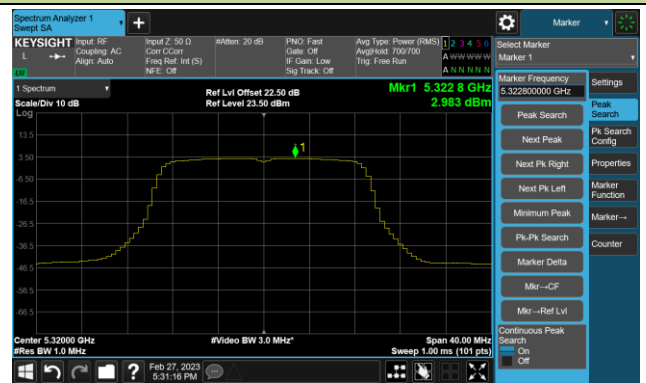

802.11a Power Spectral Density- Ant 1

Channel 140 (5700MHz)

Channel 144(5720MHz)

Channel 149 (5745MHz)

Channel 157 (5785MHz)

Channel 165 (5825MHz)

802.11ac-VHT20 Power Spectral Density- Ant 1

Channel 36 (5180MHz)

Channel 44 (5220MHz)

Channel 48 (5240MHz)

Channel 52 (5260MHz)

Channel 60 (5300MHz)

Channel 64 (5320MHz)

Channel 100 (5500MHz)

Channel 116 (5580MHz)

802.11ac-VHT20 Power Spectral Density- Ant 1

Channel 140 (5700MHz)

Channel 144(5720MHz)

Channel 149 (5745MHz)

Channel 157 (5785MHz)

Channel 165 (5825MHz)

802.11ac-VHT40 Power Spectral Density- Ant 1

Channel 38 (5190MHz)

Channel 46 (5230MHz)