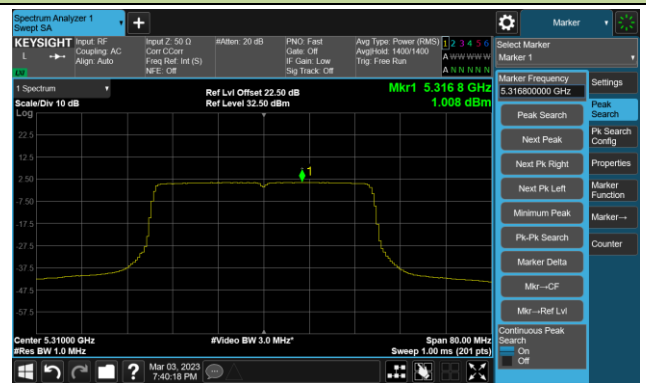

802.11ax-HE40 Power Spectral Density- Ant 0

Channel 38 (5190MHz)

Channel 46 (5230MHz)

Channel 54 (5270MHz)

Channel 62 (5310MHz)

Channel 102 (5510MHz)

Channel 110 (5550MHz)

Channel 134 (5670MHz)

Channel 142 (5710MHz)

802.11ax-HE40 Power Spectral Density- Ant 0

Channel 151 (5755MHz)

Channel 159 (5795MHz)

802.11ax-HE160 Power Spectral Density- Ant 0

Channel 50 (5250MHz)

Channel 114 (5570MHz)

802.11a Power Spectral Density- Ant 1