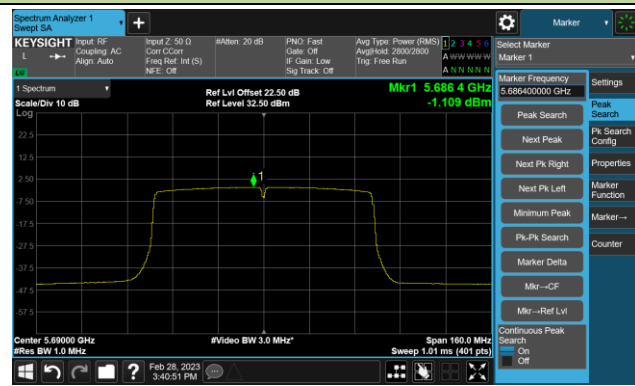

Channel 159 (5795MHz)

802.11ac-VHT80 Power Spectral Density- Ant 1

Channel 42 (5210MHz)

Channel 58 (5290MHz)

Channel 106 (5530MHz)

Channel 122 (5610MHz)

Channel 138 (5690MHz)

Channel 155 (5775MHz)

802.11ac-VHT160 Power Spectral Density- Ant 1

Channel 50 (5250MHz)

Channel 114 (5570MHz)

802.11ax-HE20 Power Spectral Density- Ant 1

Channel 36 (5180MHz)

Channel 44 (5220MHz)

Channel 48 (5240MHz)

Channel 52 (5260MHz)