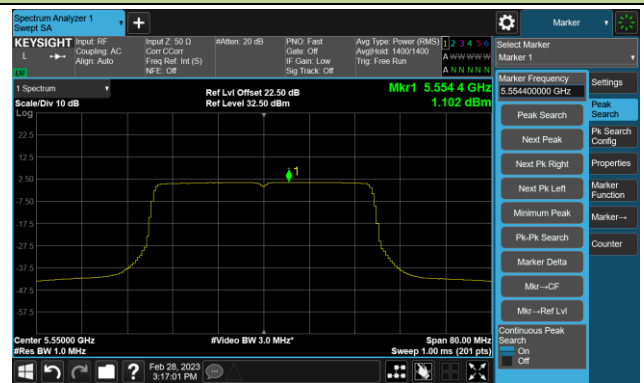

Channel 60 (5300MHz)

Channel 64 (5320MHz)

Channel 100 (5500MHz)

Channel 116 (5580MHz)

802.11ax-HE20 Power Spectral Density- Ant 1

Channel 140 (5700MHz)

Channel 144(5720MHz)

Channel 149 (5745MHz)

Channel 157 (5785MHz)

Channel 165 (5825MHz)

802.11ax-HE40 Power Spectral Density- Ant 1

Channel 38 (5190MHz)

Channel 46 (5230MHz)

Channel 54 (5270MHz)

Channel 62 (5310MHz)

Channel 102 (5510MHz)

Channel 110 (5550MHz)

Channel 134 (5670MHz)

Channel 142 (5710MHz)

802.11ax-HE40 Power Spectral Density- Ant 1

Channel 151 (5755MHz)

Channel 159 (5795MHz)