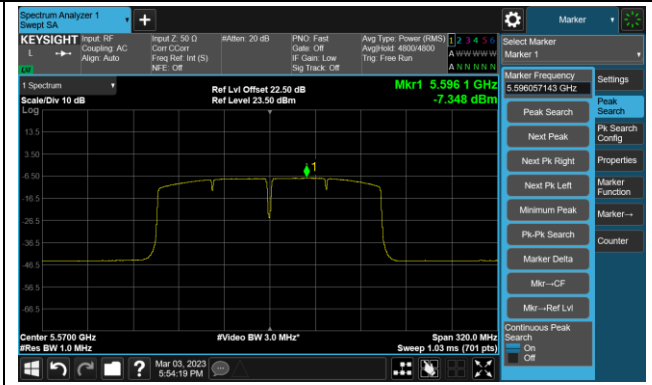

Channel 159 (5795MHz)

802.11ac-VHT80 Power Spectral Density- Ant 1

Channel 42 (5210MHz)

Channel 58 (5290MHz)

Channel 106 (5530MHz)

Channel 122 (5610MHz)

Channel 138 (5690MHz)

Channel 155 (5775MHz)

802.11ac-VHT160 Power Spectral Density- Ant 1

Channel 50 (5250MHz)

Channel 114 (5570MHz)

802.11ax-HE20 Power Spectral Density- Ant 1

Channel 36 (5180MHz)

Channel 44 (5220MHz)

Channel 48 (5240MHz)

Channel 52 (5260MHz)