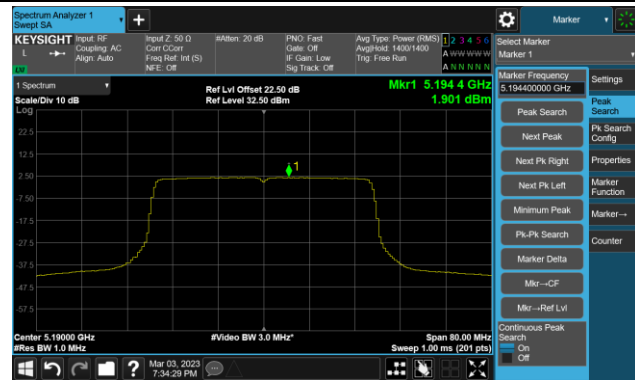

802.11ax-HE40 Power Spectral Density- Ant 0

Channel 38 (5190MHz)

Channel 46 (5230MHz)

Channel 54 (5270MHz)

Channel 62 (5310MHz)

Channel 102 (5510MHz)

Channel 110 (5550MHz)

Channel 134 (5670MHz)

Channel 142 (5710MHz)

802.11ax-HE40 Power Spectral Density- Ant 0

Channel 151 (5755MHz)

Channel 159 (5795MHz)

802.11ax-HE160 Power Spectral Density- Ant 0

Channel 50 (5250MHz)

Channel 114 (5570MHz)

802.11a Power Spectral Density- Ant 1