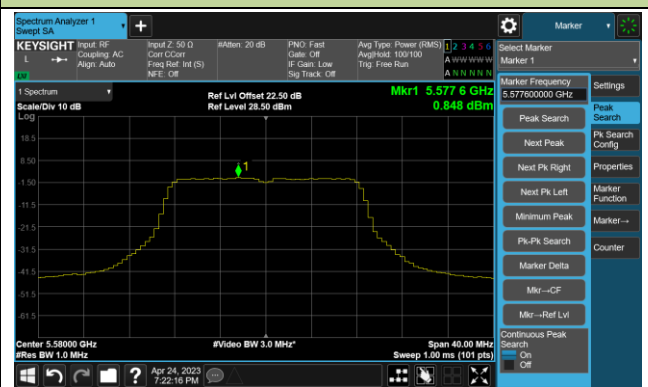

Channel 36 (5180MHz)

Channel 44 (5220MHz)

Channel 48 (5240MHz)

Channel 52 (5260MHz)

Channel 60 (5300MHz)

Channel 64 (5320MHz)

Channel 100 (5500MHz)

Channel 116 (5580MHz)

802.11a Power Spectral Density- Ant 1

Channel 140 (5700MHz)

Channel 144(5720MHz)

Channel 149 (5745MHz)

Channel 157 (5785MHz)

Channel 165 (5825MHz)

802.11ac-VHT20 Power Spectral Density- Ant 1

Channel 36 (5180MHz)