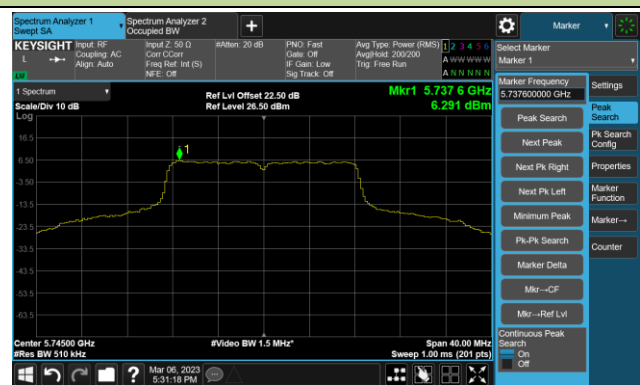

802.11a Power Spectral Density- Ant 1

Channel 140 (5700MHz)

Channel 144(5720MHz)

Channel 149 (5745MHz)

Channel 157 (5785MHz)

Channel 165 (5825MHz)

802.11ac-VHT20 Power Spectral Density- Ant 1

Channel 36 (5180MHz)

Channel 44 (5220MHz)

Channel 48 (5240MHz)

Channel 52 (5260MHz)

Channel 60 (5300MHz)

Channel 64 (5320MHz)

Channel 100 (5500MHz)

Channel 116 (5580MHz)

802.11ac-VHT20 Power Spectral Density- Ant 1