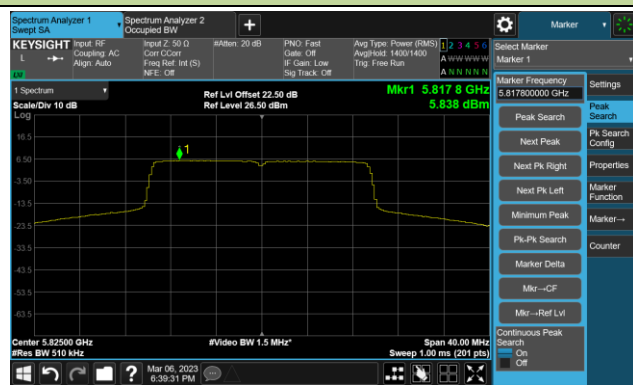

Channel 165 (5825MHz)