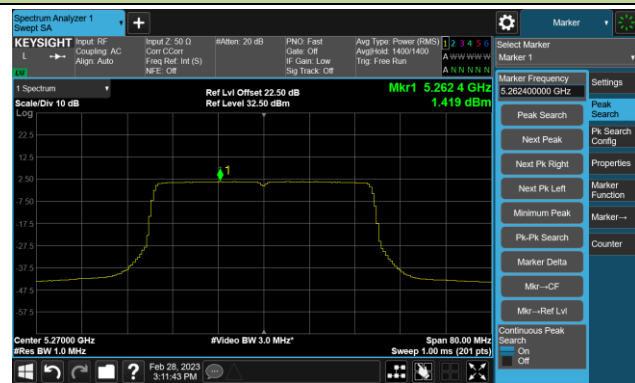

Channel 60 (5300MHz)

Channel 64 (5320MHz)

Channel 100 (5500MHz)

Channel 116 (5580MHz)

802.11ax-HE20 Power Spectral Density- Ant 1

Channel 140 (5700MHz)

Channel 144(5720MHz)

Channel 149 (5745MHz)

Channel 157 (5785MHz)

Channel 165 (5825MHz)

802.11ax-HE40 Power Spectral Density- Ant 1

Channel 38 (5190MHz)

Channel 46 (5230MHz)

Channel 54 (5270MHz)

Channel 62 (5310MHz)

Channel 102 (5510MHz)

Channel 110 (5550MHz)

Channel 134 (5670MHz)

Channel 142 (5710MHz)

802.11ax-HE40 Power Spectral Density- Ant 1

Channel 151 (5755MHz)

Channel 159 (5795MHz)