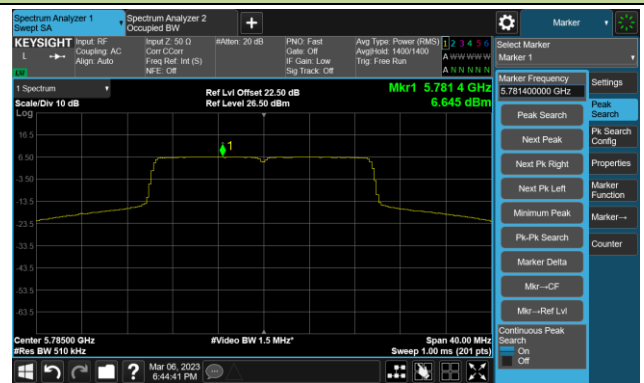

802.11ac-VHT160 Power Spectral Density- Ant 1

Channel 50 (5250MHz)

Channel 114 (5570MHz)

802.11ax-HE20 Power Spectral Density- Ant 1

Channel 36 (5180MHz)

Channel 44 (5220MHz)

Channel 48 (5240MHz)

Channel 52 (5260MHz)

Channel 60 (5300MHz)

Channel 64 (5320MHz)

Channel 100 (5500MHz)

Channel 116 (5580MHz)

802.11ax-HE20 Power Spectral Density- Ant 1

Channel 140 (5700MHz)

Channel 144(5720MHz)

Channel 149 (5745MHz)

Channel 157 (5785MHz)

Channel 165 (5825MHz)

802.11ax-HE40 Power Spectral Density- Ant 1

Channel 38 (5190MHz)

Channel 46 (5230MHz)

Channel 54 (5270MHz)

Channel 62 (5310MHz)

Channel 102 (5510MHz)