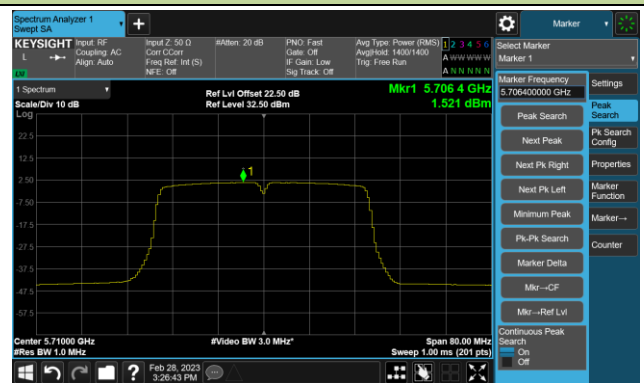

Channel 54 (5270MHz)

Channel 62 (5310MHz)

Channel 102 (5510MHz)

Channel 110 (5550MHz)

Channel 134 (5670MHz)

Channel 142 (5710MHz)

802.11ac-VHT40 Power Spectral Density- Ant 1

Channel 151 (5755MHz)

Channel 159 (5795MHz)

802.11ac-VHT80 Power Spectral Density- Ant 1

Channel 42 (5210MHz)

Channel 58 (5290MHz)

Channel 106 (5530MHz)

Channel 122 (5610MHz)

Channel 138 (5690MHz)

Channel 155 (5775MHz)