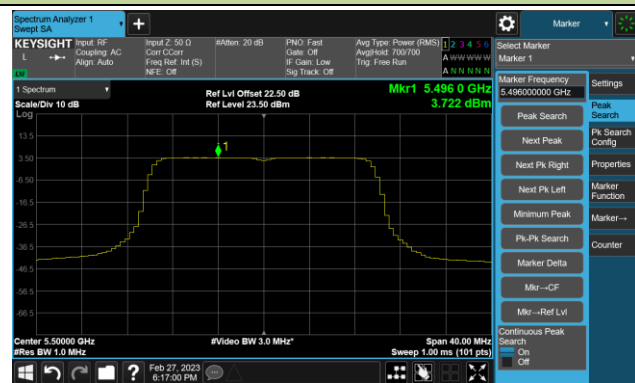

Channel 159 (5795MHz)

802.11ac-VHT80 Power Spectral Density- Ant 1

Channel 42 (5210MHz)

Channel 58 (5290MHz)

Channel 106 (5530MHz)

Channel 122 (5610MHz)

Channel 138 (5690MHz)

Channel 155 (5775MHz)

802.11ac-VHT160 Power Spectral Density- Ant 1

Channel 50 (5250MHz)

Channel 114 (5570MHz)

802.11ax-HE20 Power Spectral Density- Ant 1

Channel 36 (5180MHz)

Channel 44 (5220MHz)

Channel 48 (5240MHz)

Channel 52 (5260MHz)

Channel 60 (5300MHz)

Channel 64 (5320MHz)

Channel 100 (5500MHz)

Channel 116 (5580MHz)

802.11ax-HE20 Power Spectral Density- Ant 1

Channel 140 (5700MHz)

Channel 144(5720MHz)

Channel 149 (5745MHz)