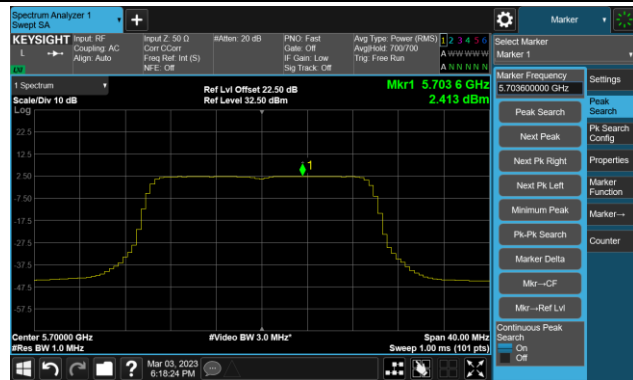

802.11ac-VHT160 Power Spectral Density- Ant 1

Channel 50 (5250MHz)

Channel 114 (5570MHz)

802.11ax-HE20 Power Spectral Density- Ant 1

Channel 36 (5180MHz)

Channel 44 (5220MHz)

Channel 48 (5240MHz)

Channel 52 (5260MHz)

Channel 60 (5300MHz)

Channel 64 (5320MHz)

Channel 100 (5500MHz)

Channel 116 (5580MHz)

802.11ax-HE20 Power Spectral Density- Ant 1

Channel 140 (5700MHz)

Channel 144(5720MHz)

Channel 149 (5745MHz)

Channel 157 (5785MHz)

Channel 165 (5825MHz)

802.11ax-HE40 Power Spectral Density- Ant 1

Channel 38 (5190MHz)

Channel 46 (5230MHz)

Channel 54 (5270MHz)

Channel 62 (5310MHz)

Channel 102 (5510MHz)