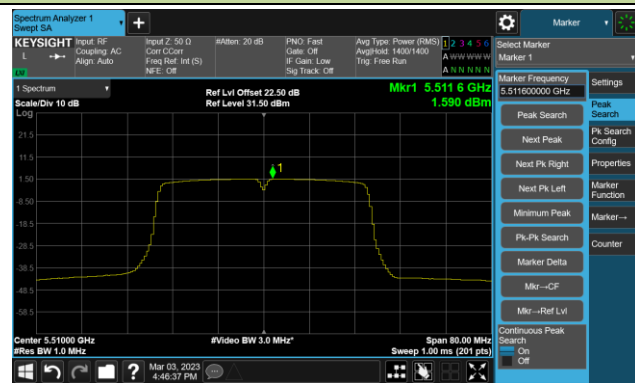

Channel 140 (5700MHz)

Channel 144(5720MHz)

Channel 149 (5745MHz)

Channel 157 (5785MHz)

Channel 165 (5825MHz)

802.11ac-VHT40 Power Spectral Density- Ant 1

Channel 38 (5190MHz)

Channel 46 (5230MHz)

Channel 54 (5270MHz)

Channel 62 (5310MHz)

Channel 102 (5510MHz)

Channel 110 (5550MHz)

Channel 134 (5670MHz)

Channel 142 (5710MHz)

802.11ac-VHT40 Power Spectral Density- Ant 1

Channel 151 (5755MHz)