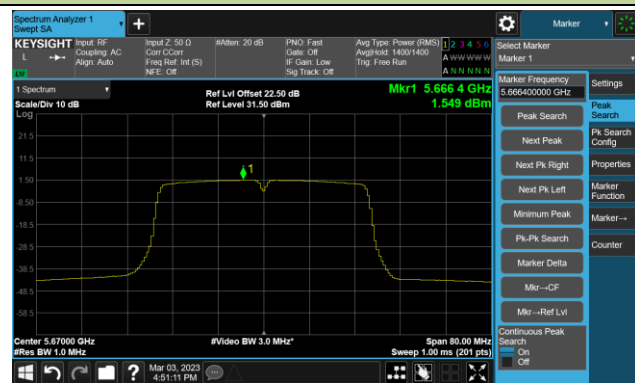

Channel 54 (5270MHz)

Channel 62 (5310MHz)

Channel 102 (5510MHz)

Channel 110 (5550MHz)

Channel 134 (5670MHz)

Channel 142 (5710MHz)

802.11ac-VHT40 Power Spectral Density- Ant 1

Channel 151 (5755MHz)

Channel 159 (5795MHz)

802.11ac-VHT80 Power Spectral Density- Ant 1

Channel 42 (5210MHz)

Channel 58 (5290MHz)

Channel 106 (5530MHz)

Channel 122 (5610MHz)

Channel 138 (5690MHz)

Channel 155 (5775MHz)