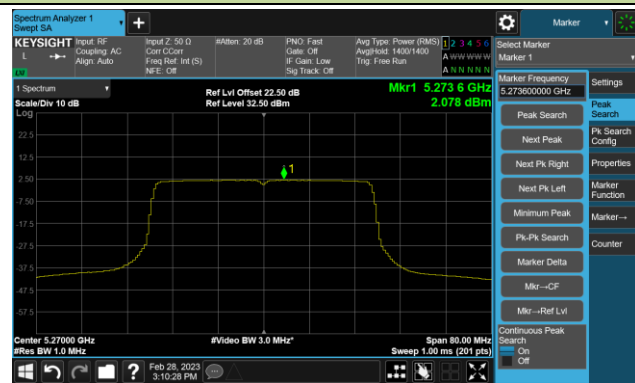

802.11ax-HE40 Power Spectral Density- Ant 0

Channel 38 (5190MHz)

Channel 46 (5230MHz)

Channel 54 (5270MHz)

Channel 62 (5310MHz)

Channel 102 (5510MHz)

Channel 110 (5550MHz)

Channel 134 (5670MHz)

Channel 142 (5710MHz)

802.11ax-HE40 Power Spectral Density- Ant 0

Channel 151 (5755MHz)

Channel 159 (5795MHz)

802.11ax-HE160 Power Spectral Density- Ant 0

Channel 50 (5250MHz)

Channel 114 (5570MHz)

802.11a Power Spectral Density- Ant 1