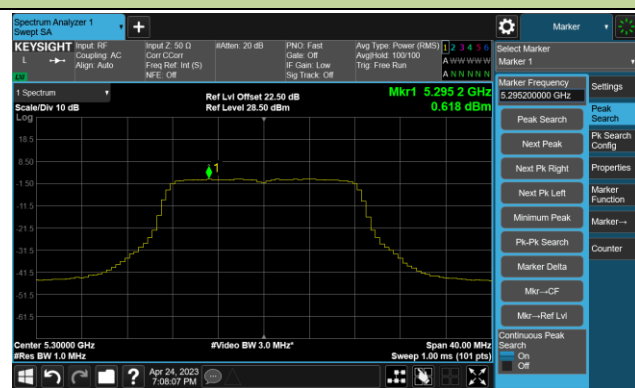

Channel 36 (5180MHz)

Channel 44 (5220MHz)

Channel 48 (5240MHz)

Channel 52 (5260MHz)

Channel 60 (5300MHz)

Channel 64 (5320MHz)

Channel 100 (5500MHz)

Channel 116 (5580MHz)

802.11a Power Spectral Density- Ant 1

Channel 140 (5700MHz)

Channel 144(5720MHz)

Channel 149 (5745MHz)

Channel 157 (5785MHz)

Channel 165 (5825MHz)

802.11ac-VHT20 Power Spectral Density- Ant 1

Channel 36 (5180MHz)