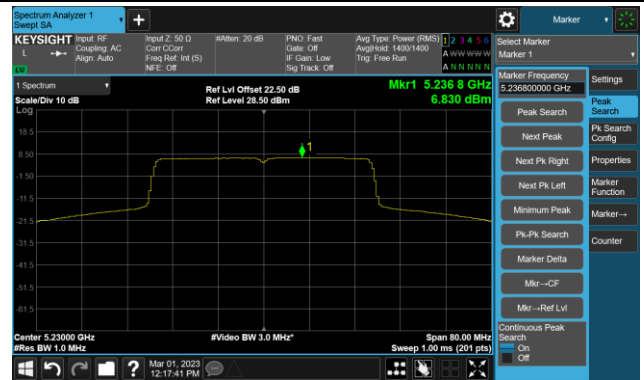

Channel 157 (5785MHz)

Channel 165 (5825MHz)

802.11ax-HE40 Power Spectral Density- Ant 1

Channel 38 (5190MHz)

Channel 46 (5230MHz)

Channel 54 (5270MHz)

Channel 62 (5310MHz)

Channel 102 (5510MHz)