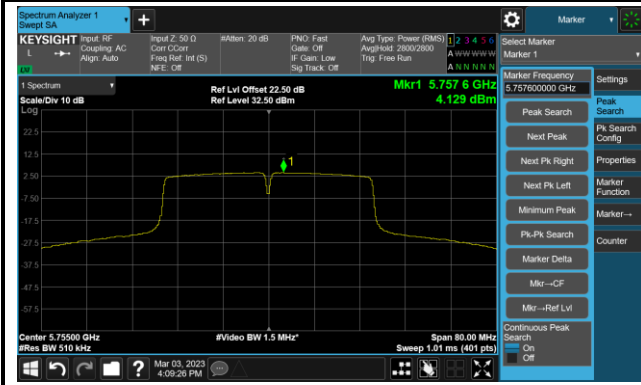

Channel 54 (5270MHz)

Channel 62 (5310MHz)

Channel 102 (5510MHz)

Channel 110 (5550MHz)

Channel 134 (5670MHz)

Channel 142 (5710MHz)

802.11ac-VHT40 Power Spectral Density- Ant 1

Channel 151 (5755MHz)

Channel 159 (5795MHz)

802.11ac-VHT80 Power Spectral Density- Ant 1

Channel 42 (5210MHz)

Channel 58 (5290MHz)

Channel 106 (5530MHz)

Channel 122 (5610MHz)

Channel 138 (5690MHz)

Channel 155 (5775MHz)