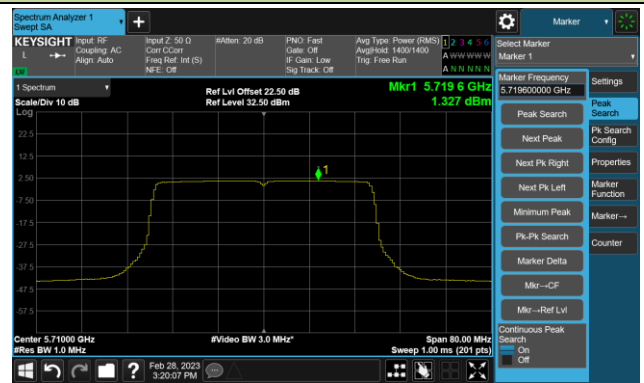

Channel 60 (5300MHz)

Channel 64 (5320MHz)

Channel 100 (5500MHz)

Channel 116 (5580MHz)

802.11ax-HE20 Power Spectral Density- Ant 1

Channel 140 (5700MHz)

Channel 144(5720MHz)

Channel 149 (5745MHz)

Channel 157 (5785MHz)

Channel 165 (5825MHz)

802.11ax-HE40 Power Spectral Density- Ant 1

Channel 38 (5190MHz)

Channel 46 (5230MHz)

Channel 54 (5270MHz)

Channel 62 (5310MHz)

Channel 102 (5510MHz)

Channel 110 (5550MHz)

Channel 134 (5670MHz)

Channel 142 (5710MHz)

802.11ax-HE40 Power Spectral Density- Ant 1

Channel 151 (5755MHz)

Channel 159 (5795MHz)