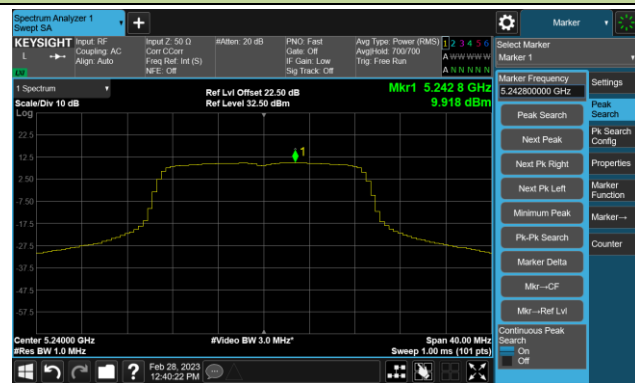

802.11a Power Spectral Density- Ant 1

Channel 140 (5700MHz)

Channel 144(5720MHz)

Channel 149 (5745MHz)

Channel 157 (5785MHz)

Channel 165 (5825MHz)

802.11ac-VHT20 Power Spectral Density- Ant 1

Channel 36 (5180MHz)

Channel 44 (5220MHz)

Channel 48 (5240MHz)

Channel 52 (5260MHz)

Channel 60 (5300MHz)

Channel 64 (5320MHz)

Channel 100 (5500MHz)

Channel 116 (5580MHz)

802.11ac-VHT20 Power Spectral Density- Ant 1