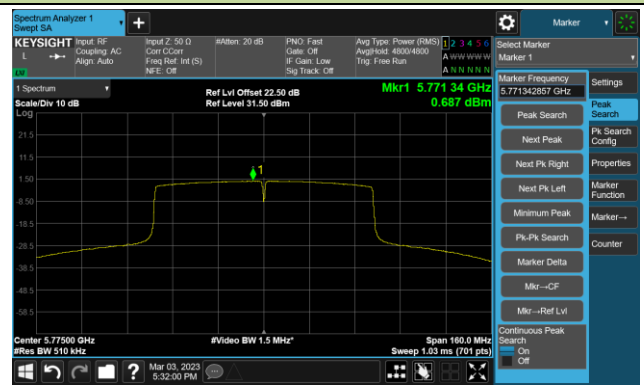

Channel 159 (5795MHz)

802.11ac-VHT80 Power Spectral Density- Ant 1

Channel 42 (5210MHz)

Channel 58 (5290MHz)

Channel 106 (5530MHz)

Channel 122 (5610MHz)

Channel 138 (5690MHz)

Channel 155 (5775MHz)

802.11ac-VHT160 Power Spectral Density- Ant 1

Channel 50 (5250MHz)

Channel 114 (5570MHz)

802.11ax-HE20 Power Spectral Density- Ant 1

Channel 36 (5180MHz)

Channel 44 (5220MHz)

Channel 48 (5240MHz)

Channel 52 (5260MHz)