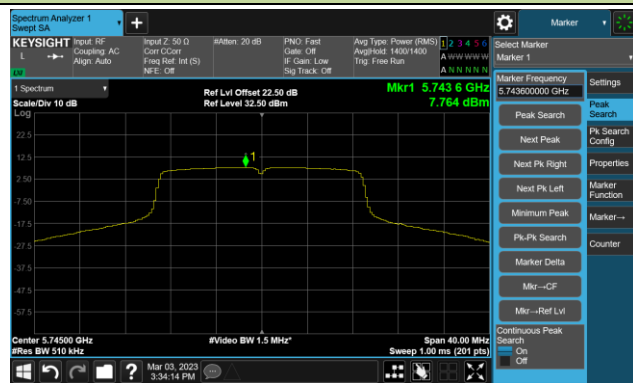

Channel 44 (5220MHz)

Channel 48 (5240MHz)

Channel 52 (5260MHz)

Channel 60 (5300MHz)

Channel 64 (5320MHz)

Channel 100 (5500MHz)

Channel 116 (5580MHz)

802.11ac-VHT20 Power Spectral Density- Ant 1

Channel 140 (5700MHz)

Channel 144(5720MHz)

Channel 149 (5745MHz)

Channel 157 (5785MHz)

Channel 165 (5825MHz)

802.11ac-VHT40 Power Spectral Density- Ant 1

Channel 38 (5190MHz)

Channel 46 (5230MHz)