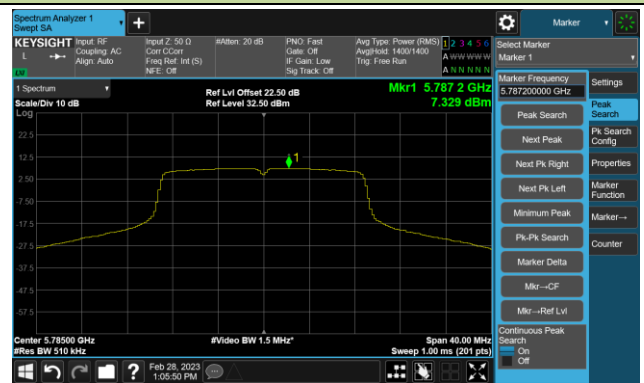

Channel 140 (5700MHz)

Channel 144(5720MHz)

Channel 149 (5745MHz)

Channel 157 (5785MHz)

Channel 165 (5825MHz)

802.11ac-VHT40 Power Spectral Density- Ant 1

Channel 38 (5190MHz)

Channel 46 (5230MHz)

Channel 54 (5270MHz)

Channel 62 (5310MHz)

Channel 102 (5510MHz)

Channel 110 (5550MHz)

Channel 134 (5670MHz)

Channel 142 (5710MHz)

802.11ac-VHT40 Power Spectral Density- Ant 1

Channel 151 (5755MHz)