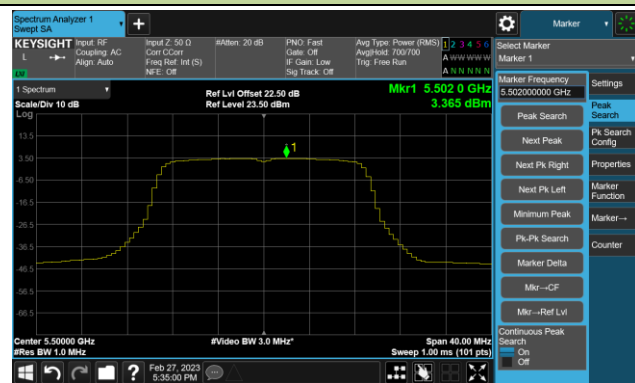

Channel 44 (5220MHz)

Channel 48 (5240MHz)

Channel 52 (5260MHz)

Channel 60 (5300MHz)

Channel 64 (5320MHz)

Channel 100 (5500MHz)

Channel 116 (5580MHz)

802.11ac-VHT20 Power Spectral Density- Ant 1