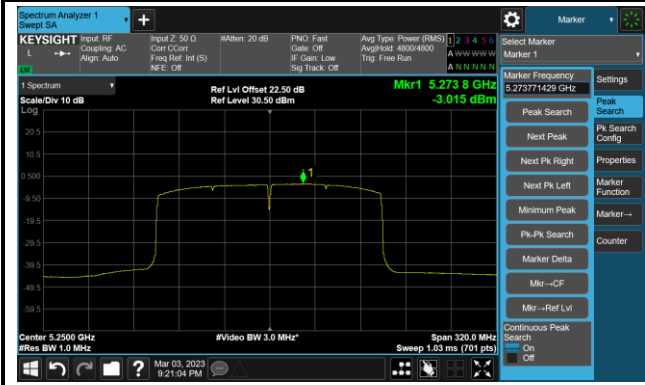

Channel 142 (5710MHz)

802.11ax-HE40 Power Spectral Density- Ant 0

Channel 151 (5755MHz)

Channel 159 (5795MHz)

802.11ax-HE160 Power Spectral Density- Ant 0

Channel 50 (5250MHz)

Channel 114 (5570MHz)

802.11a Power Spectral Density- Ant 1