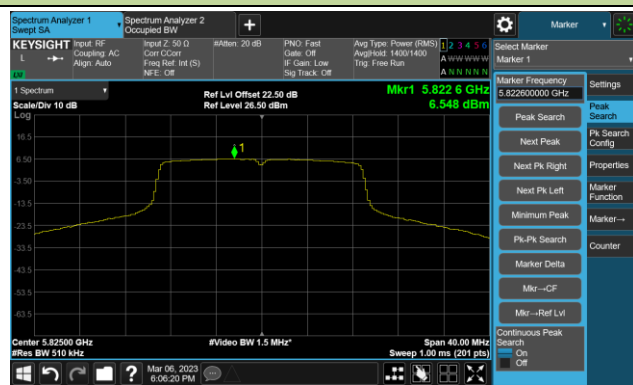

Channel 140 (5700MHz)

Channel 144(5720MHz)

Channel 149 (5745MHz)

Channel 157 (5785MHz)

Channel 165 (5825MHz)

802.11ac-VHT40 Power Spectral Density- Ant 1

Channel 38 (5190MHz)

Channel 46 (5230MHz)

Channel 54 (5270MHz)

Channel 62 (5310MHz)

Channel 102 (5510MHz)

Channel 110 (5550MHz)

Channel 134 (5670MHz)

Channel 142 (5710MHz)

802.11ac-VHT40 Power Spectral Density- Ant 1

Channel 151 (5755MHz)