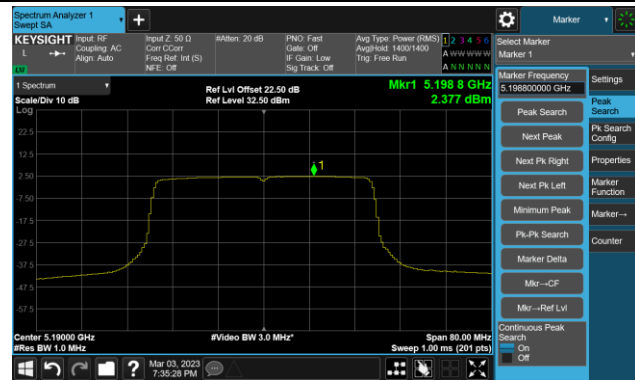

Channel 157 (5785MHz)

Channel 165 (5825MHz)

802.11ax-HE40 Power Spectral Density- Ant 1

Channel 38 (5190MHz)

Channel 46 (5230MHz)

Channel 54 (5270MHz)

Channel 62 (5310MHz)

Channel 102 (5510MHz)

Channel 110 (5550MHz)

Channel 134 (5670MHz)

Channel 142 (5710MHz)

802.11ax-HE40 Power Spectral Density- Ant 1

Channel 151 (5755MHz)

Channel 159 (5795MHz)