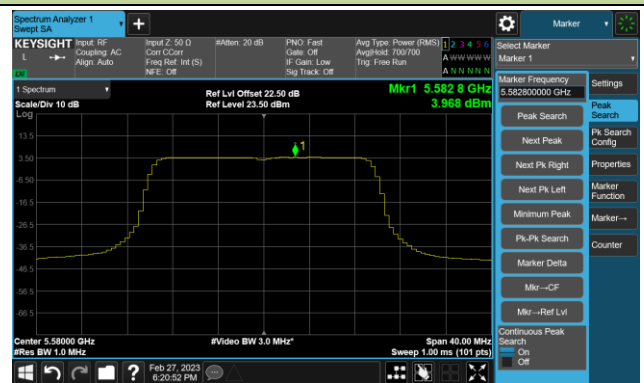

802.11ac-VHT160 Power Spectral Density- Ant 1

Channel 50 (5250MHz)

Channel 114 (5570MHz)

802.11ax-HE20 Power Spectral Density- Ant 1

Channel 36 (5180MHz)

Channel 44 (5220MHz)

Channel 48 (5240MHz)

Channel 52 (5260MHz)

Channel 60 (5300MHz)

Channel 64 (5320MHz)

Channel 100 (5500MHz)

Channel 116 (5580MHz)

802.11ax-HE20 Power Spectral Density- Ant 1

Channel 140 (5700MHz)

Channel 144(5720MHz)

Channel 149 (5745MHz)

Channel 157 (5785MHz)

Channel 165 (5825MHz)

802.11ax-HE40 Power Spectral Density- Ant 1

Channel 38 (5190MHz)

Channel 46 (5230MHz)

Channel 54 (5270MHz)

Channel 62 (5310MHz)

Channel 102 (5510MHz)