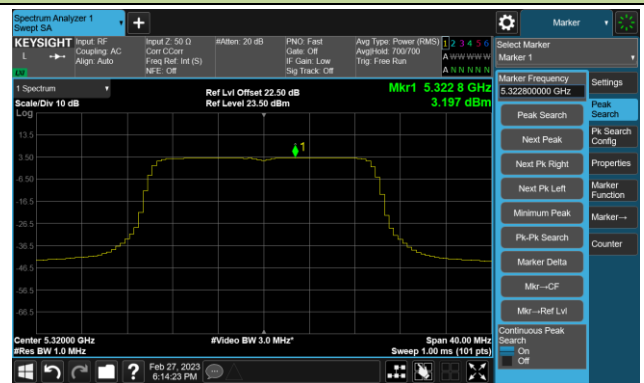

Channel 159 (5795MHz)

802.11ac-VHT80 Power Spectral Density- Ant 1

Channel 42 (5210MHz)

Channel 58 (5290MHz)

Channel 106 (5530MHz)

Channel 122 (5610MHz)

Channel 138 (5690MHz)

Channel 155 (5775MHz)

802.11ac-VHT160 Power Spectral Density- Ant 1

Channel 50 (5250MHz)

Channel 114 (5570MHz)

802.11ax-HE20 Power Spectral Density- Ant 1

Channel 36 (5180MHz)

Channel 44 (5220MHz)

Channel 48 (5240MHz)

Channel 52 (5260MHz)

Channel 60 (5300MHz)

Channel 64 (5320MHz)

Channel 100 (5500MHz)

Channel 116 (5580MHz)

802.11ax-HE20 Power Spectral Density- Ant 1

Channel 140 (5700MHz)

Channel 144(5720MHz)

Channel 149 (5745MHz)