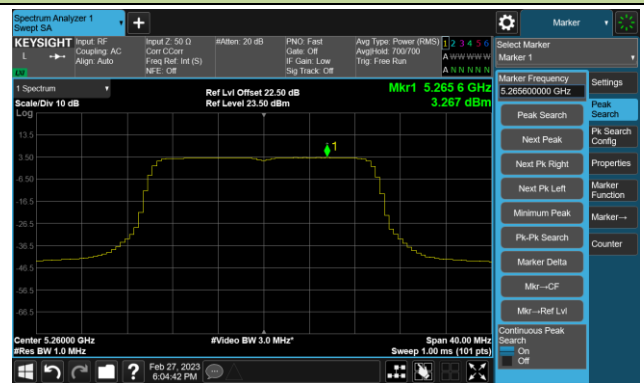

Channel 159 (5795MHz)

802.11ac-VHT80 Power Spectral Density- Ant 1

Channel 42 (5210MHz)

Channel 58 (5290MHz)

Channel 106 (5530MHz)

Channel 122 (5610MHz)

Channel 138 (5690MHz)

Channel 155 (5775MHz)

802.11ac-VHT160 Power Spectral Density- Ant 1

Channel 50 (5250MHz)

Channel 114 (5570MHz)

802.11ax-HE20 Power Spectral Density- Ant 1

Channel 36 (5180MHz)

Channel 44 (5220MHz)

Channel 48 (5240MHz)

Channel 52 (5260MHz)

Channel 60 (5300MHz)

Channel 64 (5320MHz)

Channel 100 (5500MHz)

Channel 116 (5580MHz)

802.11ax-HE20 Power Spectral Density- Ant 1

Channel 140 (5700MHz)

Channel 144(5720MHz)

Channel 149 (5745MHz)