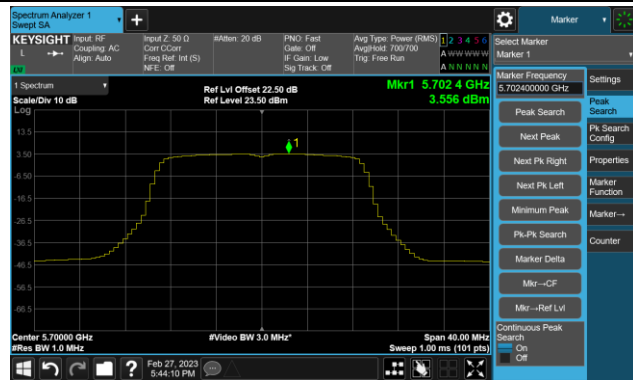

Channel 44 (5220MHz)

Channel 48 (5240MHz)

Channel 52 (5260MHz)

Channel 60 (5300MHz)

Channel 64 (5320MHz)

Channel 100 (5500MHz)

Channel 116 (5580MHz)

802.11ac-VHT20 Power Spectral Density- Ant 1

Channel 140 (5700MHz)

Channel 144(5720MHz)

Channel 149 (5745MHz)

Channel 157 (5785MHz)

Channel 165 (5825MHz)

802.11ac-VHT40 Power Spectral Density- Ant 1

Channel 38 (5190MHz)

Channel 46 (5230MHz)