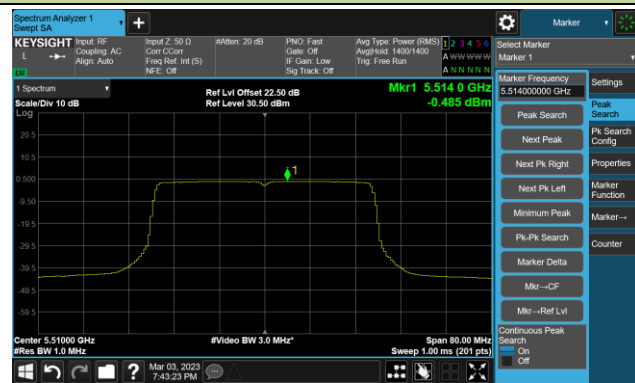

802.11ax-HE40 Power Spectral Density- Ant 0

Channel 38 (5190MHz)

Channel 46 (5230MHz)

Channel 54 (5270MHz)

Channel 62 (5310MHz)

Channel 102 (5510MHz)

Channel 110 (5550MHz)

Channel 134 (5670MHz)

Channel 142 (5710MHz)

802.11ax-HE40 Power Spectral Density- Ant 0

Channel 151 (5755MHz)

Channel 159 (5795MHz)

802.11ax-HE160 Power Spectral Density- Ant 0

Channel 50 (5250MHz)

Channel 114 (5570MHz)

802.11a Power Spectral Density- Ant 1