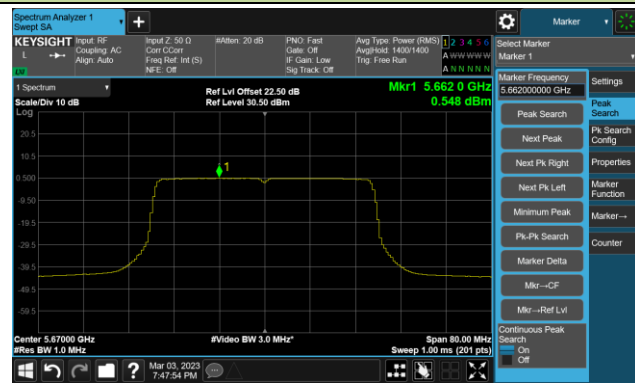

Channel 60 (5300MHz)

Channel 64 (5320MHz)

Channel 100 (5500MHz)

Channel 116 (5580MHz)

802.11ax-HE20 Power Spectral Density- Ant 1

Channel 140 (5700MHz)

Channel 144(5720MHz)

Channel 149 (5745MHz)

Channel 157 (5785MHz)

Channel 165 (5825MHz)

802.11ax-HE40 Power Spectral Density- Ant 1

Channel 38 (5190MHz)

Channel 46 (5230MHz)

Channel 54 (5270MHz)

Channel 62 (5310MHz)

Channel 102 (5510MHz)

Channel 110 (5550MHz)

Channel 134 (5670MHz)

Channel 142 (5710MHz)

802.11ax-HE40 Power Spectral Density- Ant 1

Channel 151 (5755MHz)

Channel 159 (5795MHz)