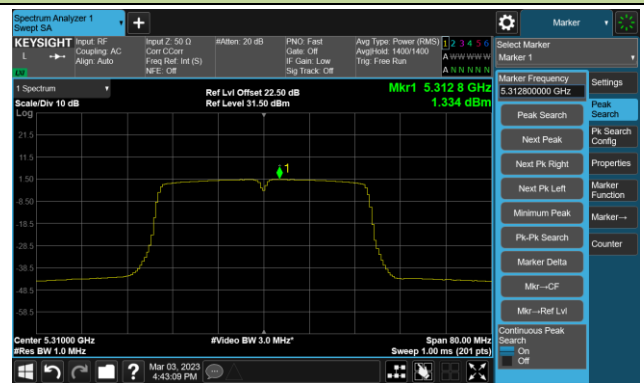

Channel 140 (5700MHz)

Channel 144(5720MHz)

Channel 149 (5745MHz)

Channel 157 (5785MHz)

Channel 165 (5825MHz)

802.11ac-VHT40 Power Spectral Density- Ant 1

Channel 38 (5190MHz)

Channel 46 (5230MHz)

Channel 54 (5270MHz)

Channel 62 (5310MHz)

Channel 102 (5510MHz)

Channel 110 (5550MHz)

Channel 134 (5670MHz)

Channel 142 (5710MHz)

802.11ac-VHT40 Power Spectral Density- Ant 1

Channel 151 (5755MHz)