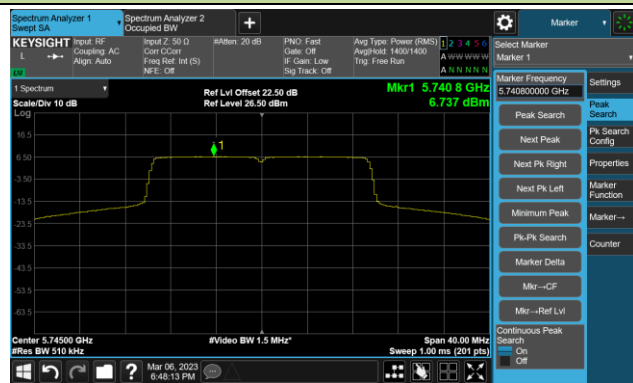

802.11ac-VHT160 Power Spectral Density- Ant 1

Channel 50 (5250MHz)

Channel 114 (5570MHz)

802.11ax-HE20 Power Spectral Density- Ant 1

Channel 36 (5180MHz)

Channel 44 (5220MHz)

Channel 48 (5240MHz)

Channel 52 (5260MHz)

Channel 60 (5300MHz)

Channel 64 (5320MHz)

Channel 100 (5500MHz)

Channel 116 (5580MHz)

802.11ax-HE20 Power Spectral Density- Ant 1

Channel 140 (5700MHz)

Channel 144(5720MHz)

Channel 149 (5745MHz)

Channel 157 (5785MHz)

Channel 165 (5825MHz)

802.11ax-HE40 Power Spectral Density- Ant 1

Channel 38 (5190MHz)

Channel 46 (5230MHz)

Channel 54 (5270MHz)

Channel 62 (5310MHz)

Channel 102 (5510MHz)