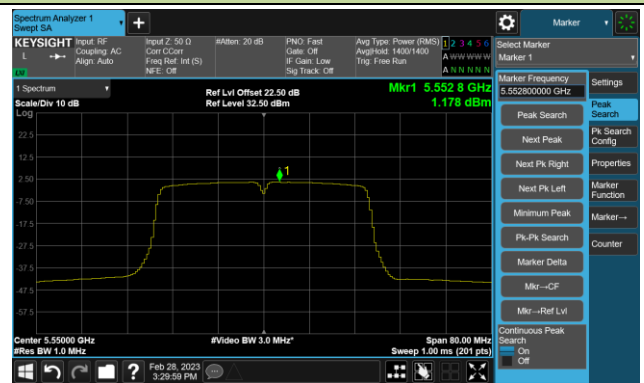

Channel 54 (5270MHz)

Channel 62 (5310MHz)

Channel 102 (5510MHz)

Channel 110 (5550MHz)

Channel 134 (5670MHz)

Channel 142 (5710MHz)

802.11ac-VHT40 Power Spectral Density- Ant 1

Channel 151 (5755MHz)

Channel 159 (5795MHz)

802.11ac-VHT80 Power Spectral Density- Ant 1

Channel 42 (5210MHz)

Channel 58 (5290MHz)

Channel 106 (5530MHz)

Channel 122 (5610MHz)

Channel 138 (5690MHz)

Channel 155 (5775MHz)