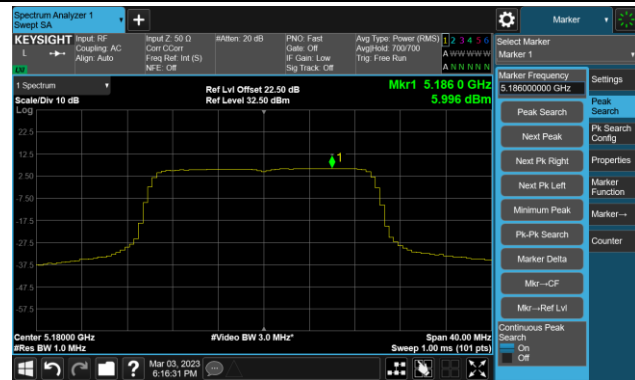

802.11ac-VHT160 Power Spectral Density- Ant 1

Channel 50 (5250MHz)

Channel 114 (5570MHz)

802.11ax-HE20 Power Spectral Density- Ant 1

Channel 36 (5180MHz)

Channel 44 (5220MHz)

Channel 48 (5240MHz)

Channel 52 (5260MHz)

Channel 60 (5300MHz)

Channel 64 (5320MHz)

Channel 100 (5500MHz)

Channel 116 (5580MHz)

802.11ax-HE20 Power Spectral Density- Ant 1

Channel 140 (5700MHz)

Channel 144(5720MHz)

Channel 149 (5745MHz)