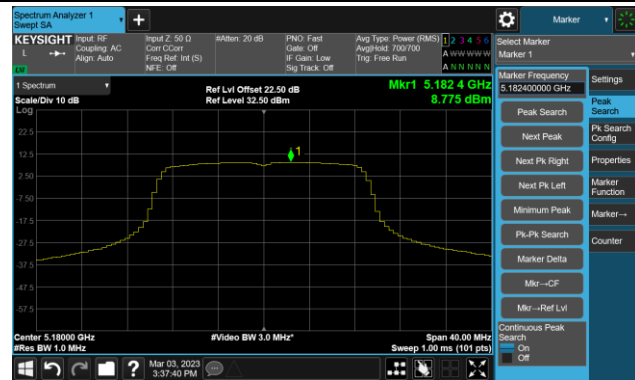

802.11a Power Spectral Density- Ant 1

Channel 140 (5700MHz)

Channel 144(5720MHz)

Channel 149 (5745MHz)

Channel 157 (5785MHz)

Channel 165 (5825MHz)

802.11ac-VHT20 Power Spectral Density- Ant 1

Channel 36 (5180MHz)

Channel 44 (5220MHz)

Channel 48 (5240MHz)

Channel 52 (5260MHz)

Channel 60 (5300MHz)

Channel 64 (5320MHz)

Channel 100 (5500MHz)

Channel 116 (5580MHz)

802.11ac-VHT20 Power Spectral Density- Ant 1