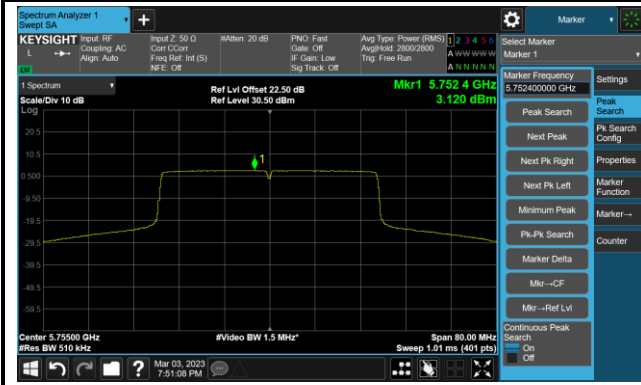

802.11ax-HE40 Power Spectral Density- Ant 0

Channel 38 (5190MHz)

Channel 46 (5230MHz)

Channel 54 (5270MHz)

Channel 62 (5310MHz)

Channel 102 (5510MHz)

Channel 110 (5550MHz)

Channel 134 (5670MHz)

Channel 142 (5710MHz)

802.11ax-HE40 Power Spectral Density- Ant 0

Channel 151 (5755MHz)

Channel 159 (5795MHz)

802.11ax-HE160 Power Spectral Density- Ant 0

Channel 50 (5250MHz)

Channel 114 (5570MHz)

802.11a Power Spectral Density- Ant 1