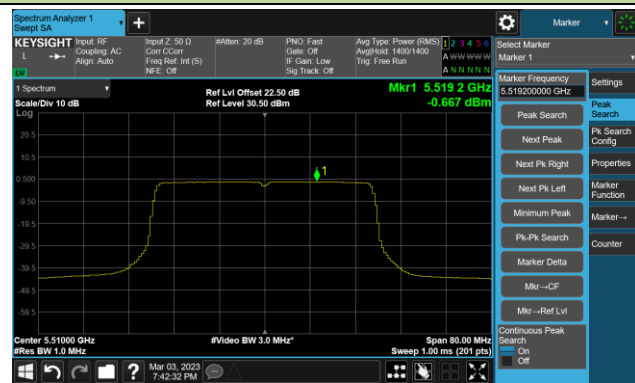

Channel 60 (5300MHz)

Channel 64 (5320MHz)

Channel 100 (5500MHz)

Channel 116 (5580MHz)

802.11ax-HE20 Power Spectral Density- Ant 1

Channel 140 (5700MHz)

Channel 144(5720MHz)

Channel 149 (5745MHz)

Channel 157 (5785MHz)

Channel 165 (5825MHz)

802.11ax-HE40 Power Spectral Density- Ant 1

Channel 38 (5190MHz)

Channel 46 (5230MHz)

Channel 54 (5270MHz)

Channel 62 (5310MHz)

Channel 102 (5510MHz)

Channel 110 (5550MHz)

Channel 134 (5670MHz)

Channel 142 (5710MHz)

802.11ax-HE40 Power Spectral Density- Ant 1

Channel 151 (5755MHz)

Channel 159 (5795MHz)