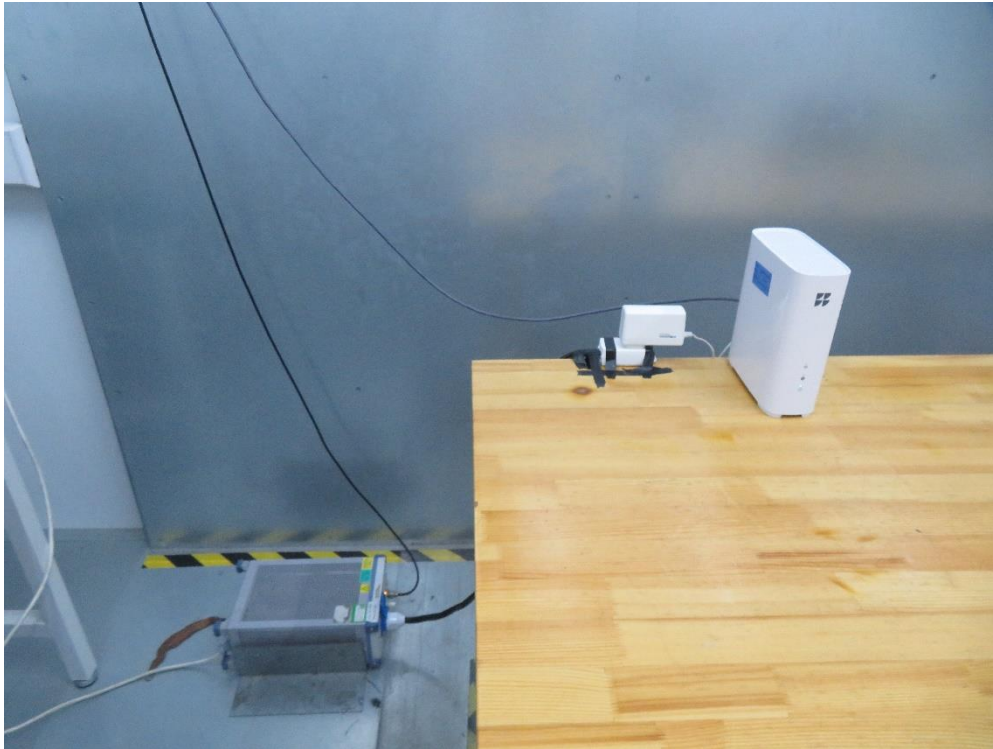

RF Test Setup Photo

Description: Front View of AC Conducted Emission Test Setup for Power Port

Description: Back View of AC Conducted Emission Test Setup for Power Port

Description: Radiated Spurious Emission Test Setup for 9kHz ~ 30MHz

Description: Radiated Spurious Emission Test Setup for 30MHz ~ 1GHz

Description: Radiated Spurious Emission Test Setup for 1GHz ~ 18GHz

Description: Radiated Spurious Emission Test Setup for 18GHz ~ 40GHz