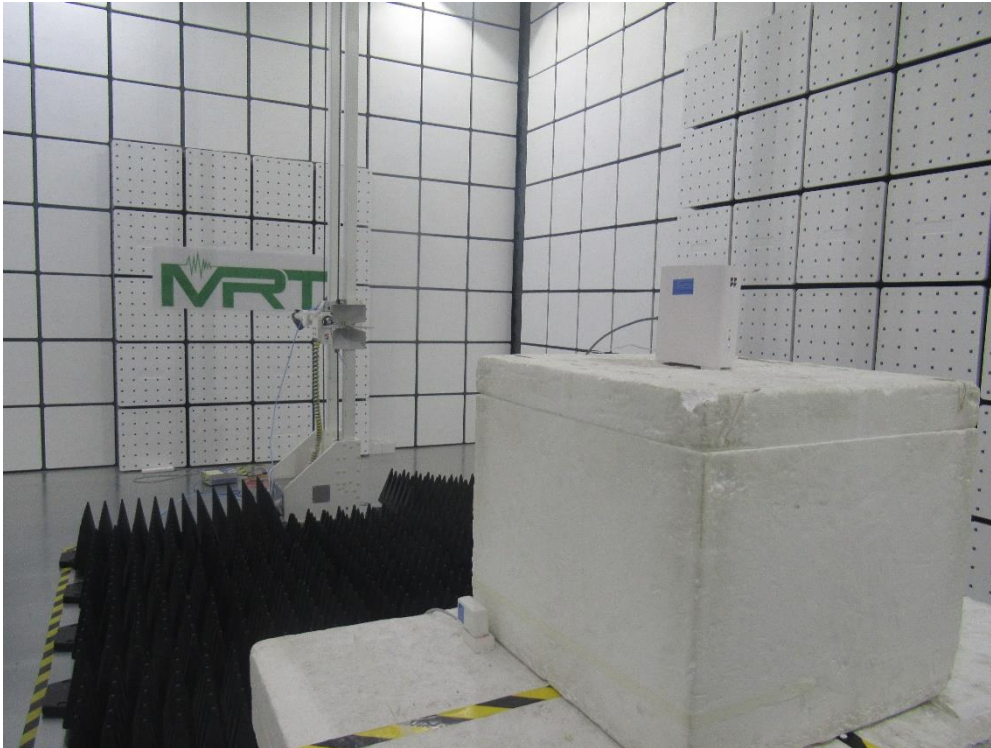

RF Test Setup Photo

Description: Front View of AC Conducted Emission Test Setup for Power Port

Description: Back View of AC Conducted Emission Test Setup for Power Port

Description: Radiated Spurious Emission Test Setup for 9kHz ~ 30MHz

Description: Radiated Spurious Emission Test Setup for 30MHz ~ 1GHz

Description: Radiated Spurious Emission Test Setup for 1GHz ~ 18GHz

Description: Radiated Spurious Emission Test Setup for 18GHz ~ 40GHz