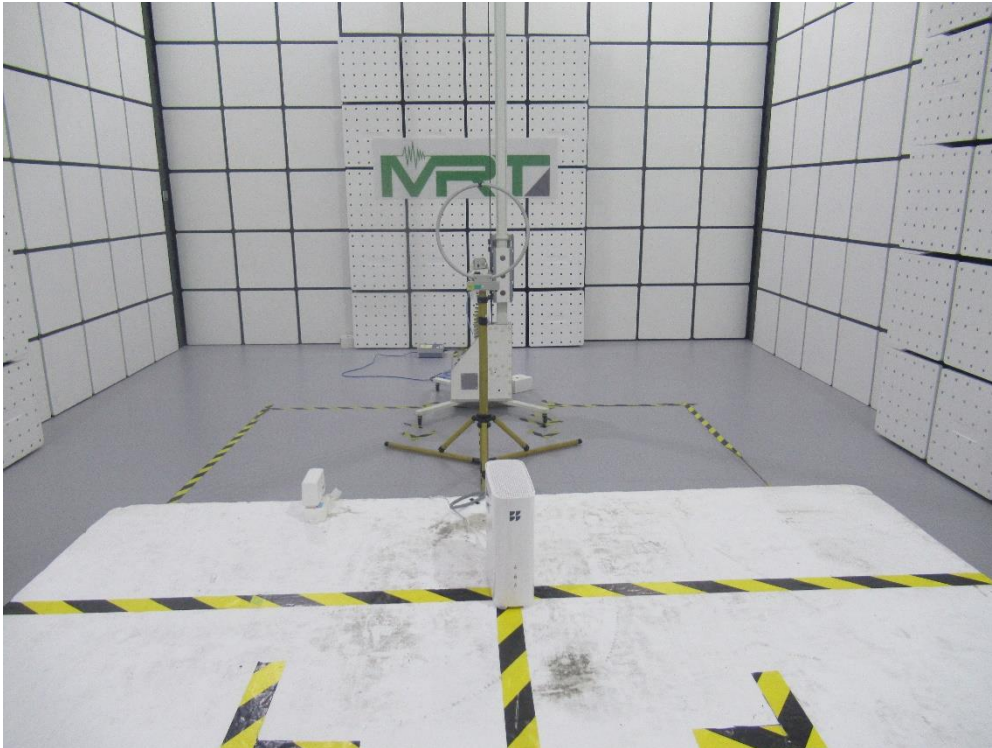

RF Test Setup Photo

Description: Front View of AC Conducted Emission Test Setup for Power Port

Description: Back View of AC Conducted Emission Test Setup for Power Port

Description: Radiated Spurious Emission Test Setup for 9kHz ~ 30MHz

Description: Radiated Spurious Emission Test Setup for 30MHz ~ 1GHz

Description: Radiated Spurious Emission Test Setup for 1GHz ~ 18GHz

Description: Radiated Spurious Emission Test Setup for 18GHz ~ 40GHz