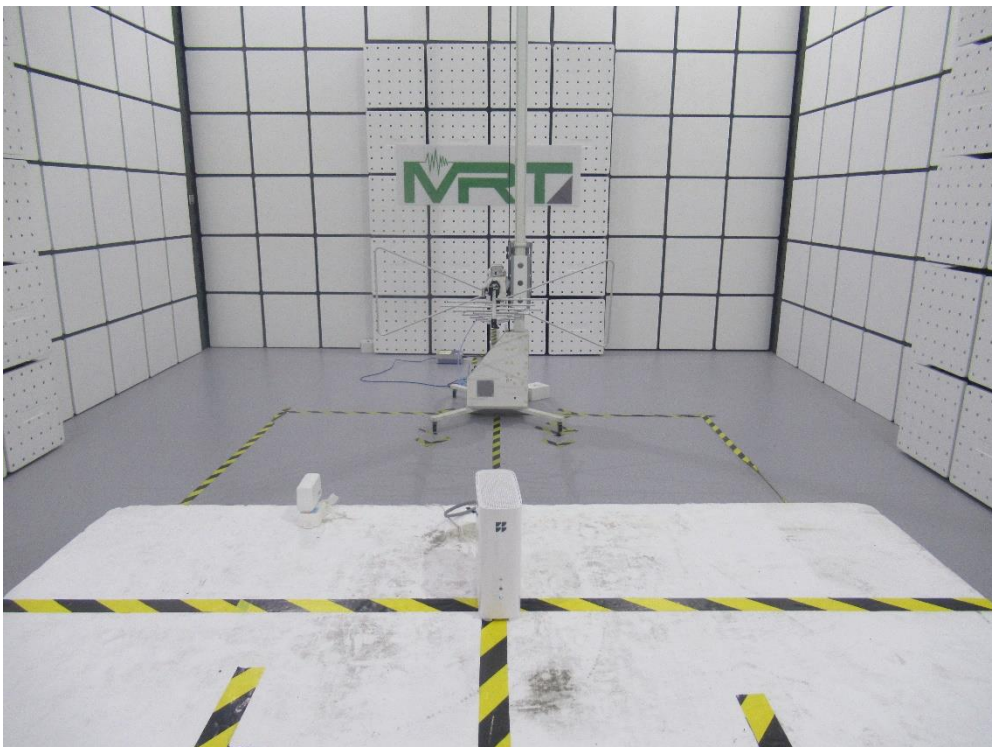

RF Test Setup Photo

Description: Front View of AC Conducted Emission Test Setup for Power Port

Description: Back View of AC Conducted Emission Test Setup for Power Port

Description: Radiated Spurious Emission Test Setup for 9kHz ~ 30MHz

Description: Radiated Spurious Emission Test Setup for 30MHz ~ 1GHz

Description: Radiated Spurious Emission Test Setup for 1GHz ~ 18GHz

Description: Radiated Spurious Emission Test Setup for 18GHz ~ 40GHz