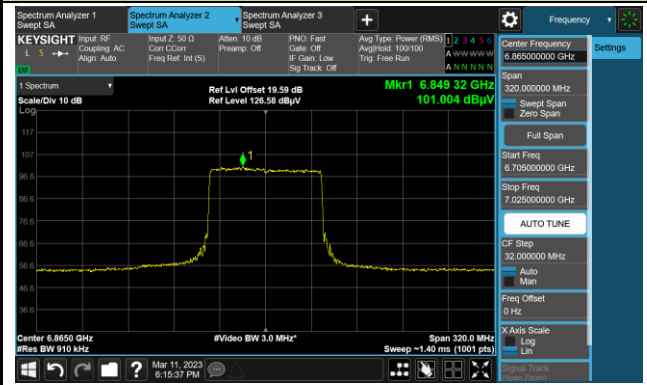

The Reference Level

The Mask Data

802.11ax-HE80

Channel 151 (6705MHz)

The Reference Level

The Mask Data

Channel 183 (6865MHz)

The Reference Level

The Mask Data

Channel 199 (6945MHz)

The Reference Level

The Mask Data

802.11ax-HE160

Channel 15 (6025MHz)

The Reference Level

The Mask Data