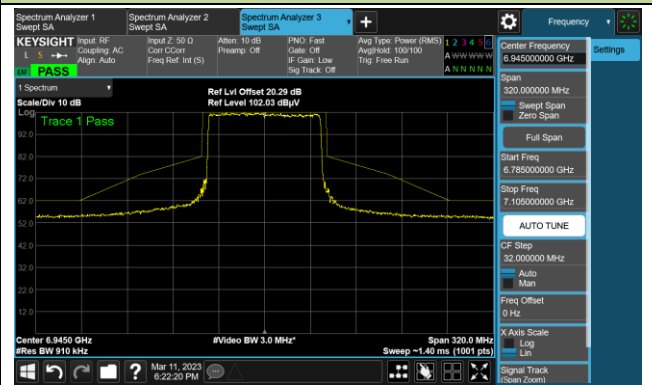

The Reference Level

The Mask Data

802.11ax-HE80

Channel 151 (6705MHz)

The Reference Level

The Mask Data

Channel 183 (6865MHz)

The Reference Level

The Mask Data

Channel 199 (6945MHz)

The Reference Level

The Mask Data

802.11ax-HE160

Channel 15 (6025MHz)

The Reference Level

The Mask Data

Channel 47 (6185MHz)

The Reference Level

The Mask Data

Channel 79 (6345MHz)

The Reference Level

The Mask Data

802.11ax-HE160

Channel 111 (6505MHz)

The Reference Level

The Mask Data

Channel 143 (6665MHz)

The Reference Level

The Mask Data

Channel 175 (6825MHz)

The Reference Level

The Mask Data