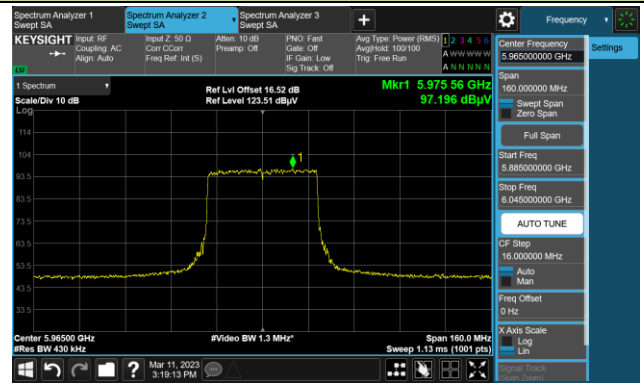

Channel 189 (6895MHz)

The Reference Level

The Mask Data

Channel 213 (7015MHz)

The Reference Level

The Mask Data

802.11ax-HE40

Channel 3 (5965MHz)

The Reference Level

The Mask Data

Channel 51 (6205MHz)

The Reference Level

The Mask Data

Channel 91 (6405MHz)

The Reference Level

The Mask Data