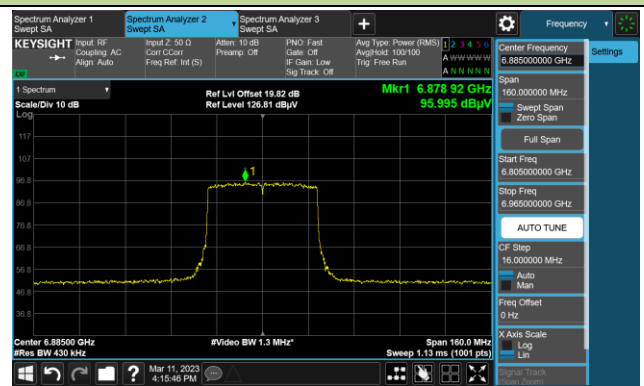

The Reference Level

The Mask Data

802.11ax-HE40

Channel 123 (6565MHz)

The Reference Level

The Mask Data

Channel 147 (6685MHz)

The Reference Level

The Mask Data

Channel 179 (6845MHz)

The Reference Level

The Mask Data

802.11ax-HE40

Channel 187 (6885MHz)

The Reference Level

The Mask Data

Channel 195 (6925MHz)

The Reference Level

The Mask Data

Channel 211 (7005MHz)

The Reference Level

The Mask Data

802.11ax-HE80

Channel 7 (5985MHz)