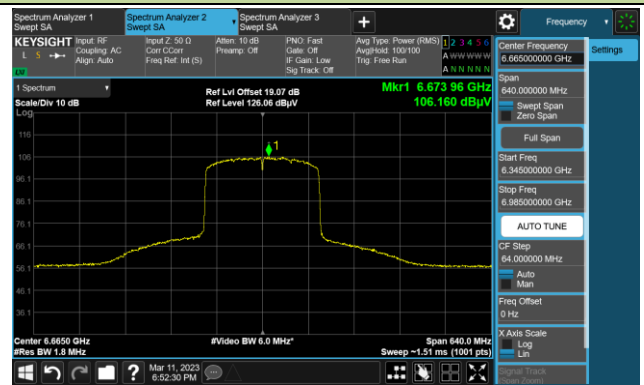

Channel 47 (6185MHz)

The Reference Level

The Mask Data

Channel 79 (6345MHz)

The Reference Level

The Mask Data

802.11ax-HE160

Channel 111 (6505MHz)

The Reference Level

The Mask Data

Channel 143 (6665MHz)

The Reference Level

The Mask Data

Channel 175 (6825MHz)

The Reference Level

The Mask Data