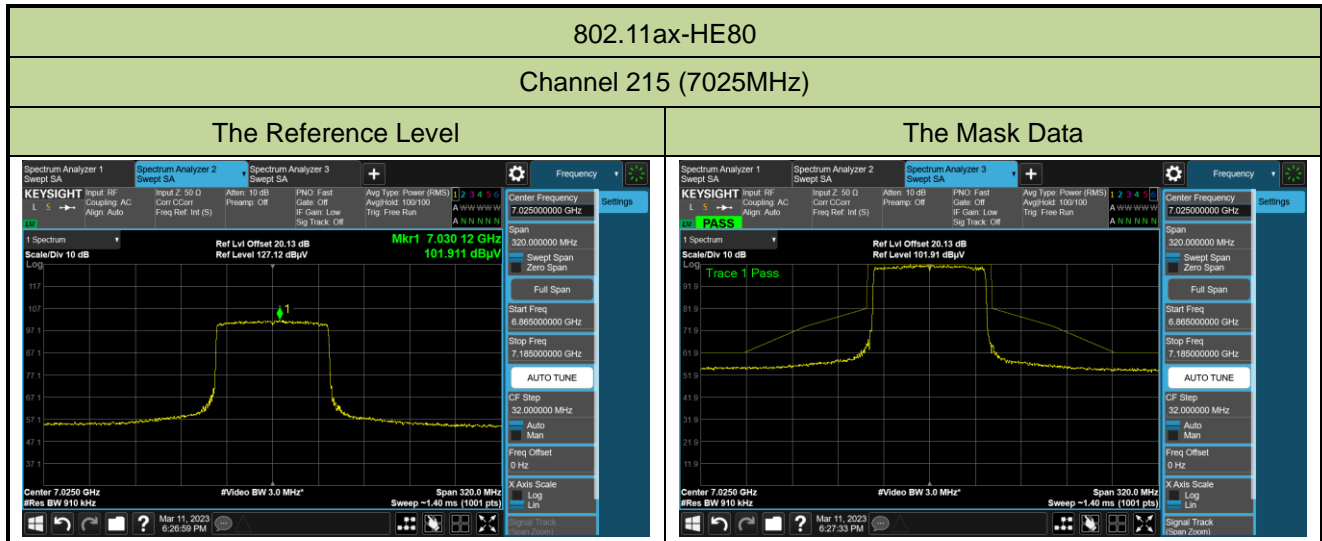

The Reference Level

The Mask Data

802.11ax-HE80

Channel 151 (6705MHz)

The Reference Level

The Mask Data

Channel 183 (6865MHz)

The Reference Level

The Mask Data

Channel 199 (6945MHz)

The Reference Level

The Mask Data

802.11ax-HE160

Channel 15 (6025MHz)

The Reference Level

The Mask Data

Channel 47 (6185MHz)

The Reference Level

The Mask Data

Channel 79 (6345MHz)

The Reference Level

The Mask Data

802.11ax-HE160

Channel 111 (6505MHz)

The Reference Level

The Mask Data

Channel 143 (6665MHz)

The Reference Level

The Mask Data

Channel 175 (6825MHz)

The Reference Level

The Mask Data