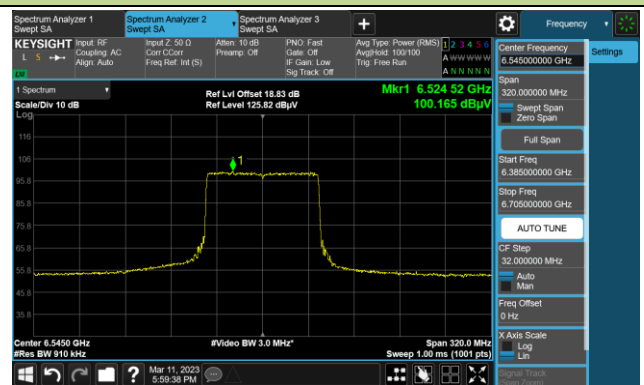

The Reference Level

The Mask Data

Channel 55 (6225MHz)

The Reference Level

The Mask Data

Channel 87 (6385MHz)

The Reference Level

The Mask Data

802.11ax-HE80

Channel 103 (6465MHz)

The Reference Level

The Mask Data

Channel 119 (6545MHz)

The Reference Level

The Mask Data

Channel 135 (6625MHz)

The Reference Level

The Mask Data

802.11ax-HE80

Channel 151 (6705MHz)

The Reference Level

The Mask Data

Channel 183 (6865MHz)

The Reference Level