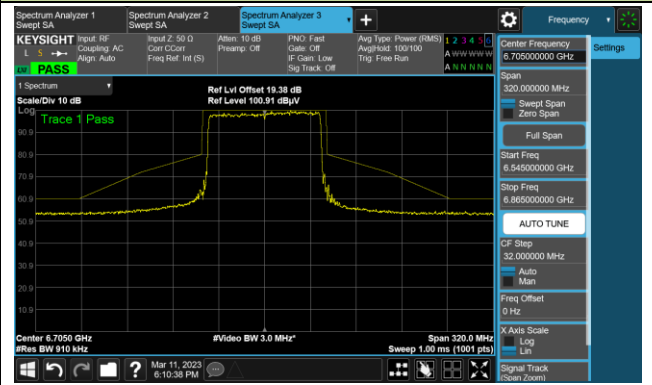

802.11ax-HE80

Channel 103 (6465MHz)

The Reference Level

The Mask Data

Channel 119 (6545MHz)

The Reference Level

The Mask Data

Channel 135 (6625MHz)

The Reference Level

The Mask Data

802.11ax-HE80

Channel 151 (6705MHz)

The Reference Level

The Mask Data

Channel 183 (6865MHz)

The Reference Level

The Mask Data

Channel 199 (6945MHz)

The Reference Level

The Mask Data

802.11ax-HE160

Channel 15 (6025MHz)

The Reference Level

The Mask Data