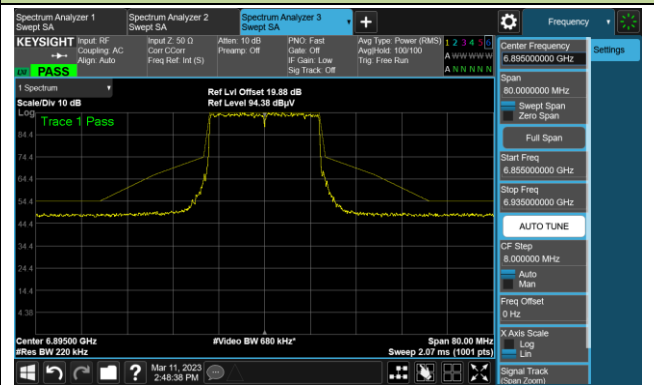

The Reference Level

The Mask Data

802.11ax-HE20

Channel 117 (6535MHz)

The Reference Level

The Mask Data

Channel 153 (6715MHz)

The Reference Level

The Mask Data

Channel 181 (6855MHz)

The Reference Level

The Mask Data

802.11ax-HE20

Channel 185 (6875MHz)

The Reference Level

The Mask Data

Channel 189 (6895MHz)

The Reference Level

The Mask Data

Channel 213 (7015MHz)

The Reference Level

The Mask Data

802.11ax-HE40

Channel 3 (5965MHz)

The Reference Level

The Mask Data

Channel 51 (6205MHz)

The Reference Level

The Mask Data

Channel 91 (6405MHz)

The Reference Level

The Mask Data