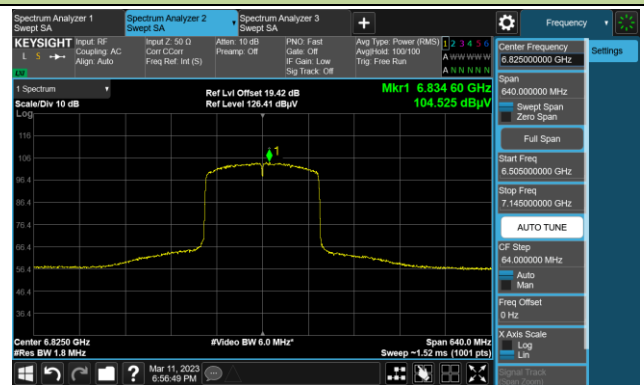

Channel 47 (6185MHz)

The Reference Level

The Mask Data

Channel 79 (6345MHz)

The Reference Level

The Mask Data

802.11ax-HE160

Channel 111 (6505MHz)

The Reference Level

The Mask Data

Channel 143 (6665MHz)

The Reference Level

The Mask Data

Channel 175 (6825MHz)

The Reference Level

The Mask Data