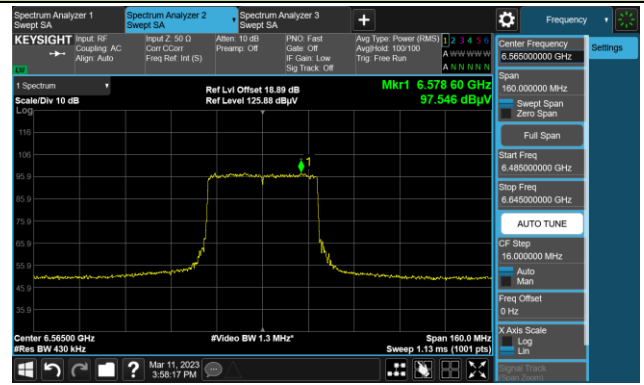

The Reference Level

The Mask Data

802.11ax-HE40

Channel 123 (6565MHz)

The Reference Level

The Mask Data

Channel 147 (6685MHz)

The Reference Level

The Mask Data

Channel 179 (6845MHz)

The Reference Level

The Mask Data

802.11ax-HE40

Channel 187 (6885MHz)

The Reference Level

The Mask Data