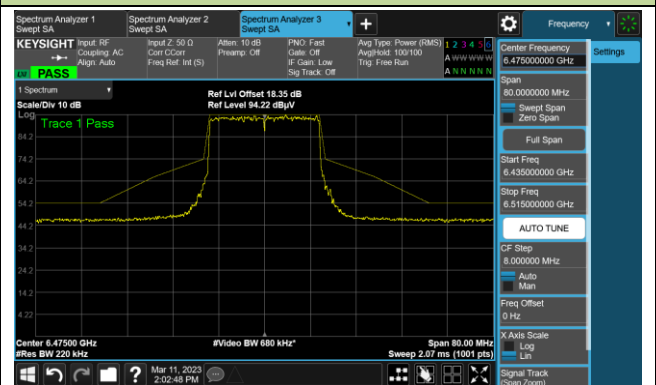

802.11ax-HE20

Channel 97 (6435MHz)

The Reference Level

The Mask Data

Channel 105 (6475MHz)

The Reference Level

The Mask Data

Channel 113 (6515MHz)

The Reference Level

The Mask Data

802.11ax-HE20

Channel 117 (6535MHz)

The Reference Level

The Mask Data

Channel 153 (6715MHz)

The Reference Level