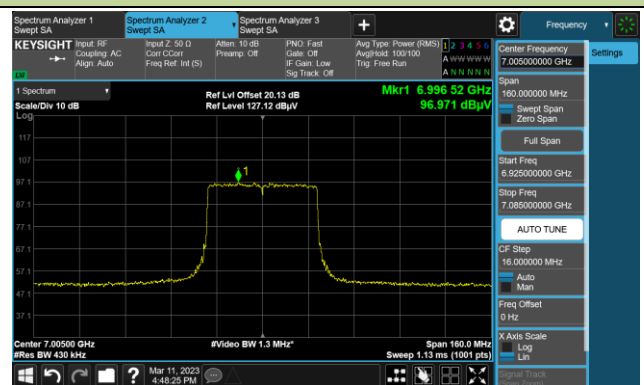

Channel 195 (6925MHz)

The Reference Level

The Mask Data

Channel 211 (7005MHz)

The Reference Level

The Mask Data

802.11ax-HE80

Channel 7 (5985MHz)

The Reference Level

The Mask Data

Channel 55 (6225MHz)

The Reference Level

The Mask Data

Channel 87 (6385MHz)

The Reference Level

The Mask Data