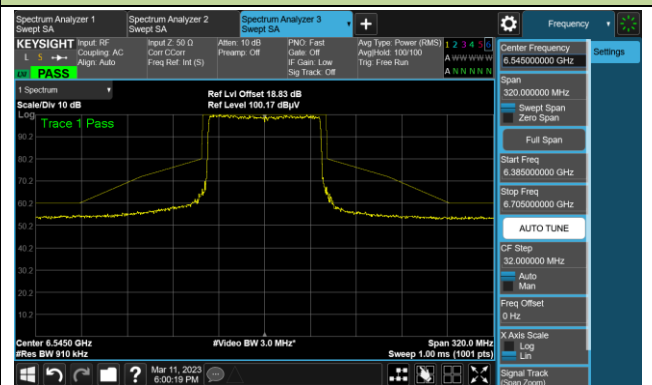

The Reference Level

The Mask Data

Channel 55 (6225MHz)

The Reference Level

The Mask Data

Channel 87 (6385MHz)

The Reference Level

The Mask Data

802.11ax-HE80

Channel 103 (6465MHz)

The Reference Level

The Mask Data

Channel 119 (6545MHz)

The Reference Level

The Mask Data

Channel 135 (6625MHz)

The Reference Level

The Mask Data

802.11ax-HE80

Channel 151 (6705MHz)

The Reference Level

The Mask Data

Channel 183 (6865MHz)

The Reference Level