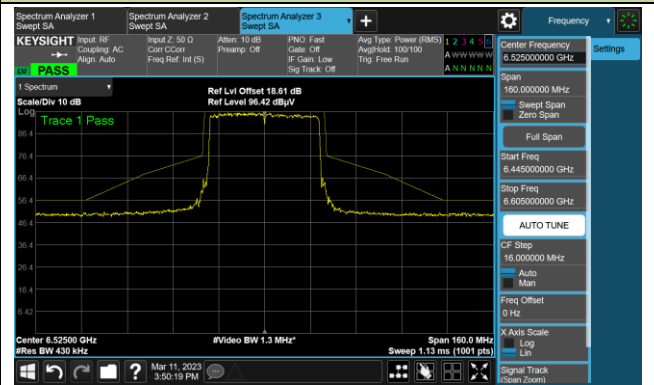

The Reference Level

The Mask Data

Channel 51 (6205MHz)

The Reference Level

The Mask Data

Channel 91 (6405MHz)

The Reference Level

The Mask Data

802.11ax-HE40

Channel 99 (6445MHz)

The Reference Level

The Mask Data

Channel 107 (6485MHz)

The Reference Level

The Mask Data

Channel 115 (6525MHz)

The Reference Level

The Mask Data

802.11ax-HE40

Channel 123 (6565MHz)

The Reference Level

The Mask Data

Channel 147 (6685MHz)

The Reference Level