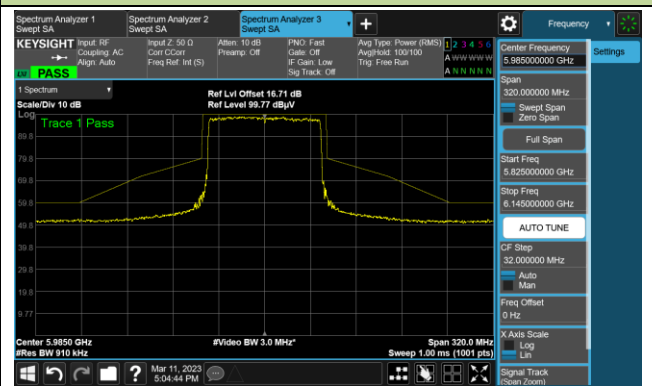

The Mask Data

Channel 179 (6845MHz)

The Reference Level

The Mask Data

802.11ax-HE40

Channel 187 (6885MHz)

The Reference Level

The Mask Data

Channel 195 (6925MHz)

The Reference Level

The Mask Data

Channel 211 (7005MHz)

The Reference Level

The Mask Data

802.11ax-HE80

Channel 7 (5985MHz)

The Reference Level

The Mask Data

Channel 55 (6225MHz)

The Reference Level

The Mask Data

Channel 87 (6385MHz)

The Reference Level

The Mask Data