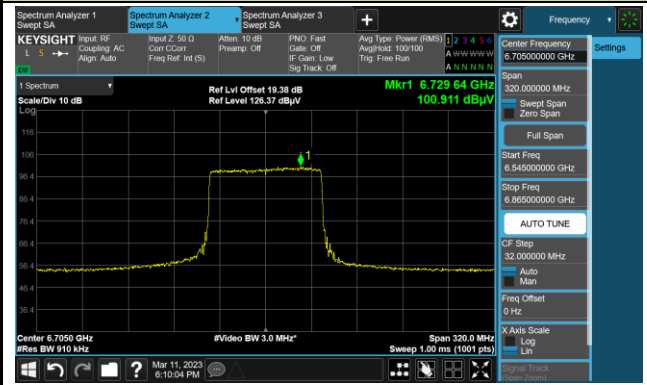

The Reference Level

The Mask Data

802.11ax-HE80

Channel 151 (6705MHz)

The Reference Level

The Mask Data

Channel 183 (6865MHz)

The Reference Level

The Mask Data

Channel 199 (6945MHz)

The Reference Level

The Mask Data

802.11ax-HE160

Channel 15 (6025MHz)

The Reference Level

The Mask Data