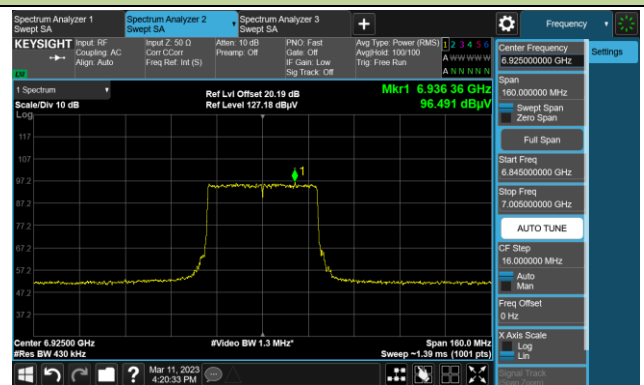

The Reference Level

The Mask Data

802.11ax-HE40

Channel 123 (6565MHz)

The Reference Level

The Mask Data

Channel 147 (6685MHz)

The Reference Level

The Mask Data

Channel 179 (6845MHz)

The Reference Level

The Mask Data

802.11ax-HE40

Channel 187 (6885MHz)

The Reference Level

The Mask Data

Channel 195 (6925MHz)

The Reference Level

The Mask Data

Channel 211 (7005MHz)

The Reference Level

The Mask Data

802.11ax-HE80

Channel 7 (5985MHz)