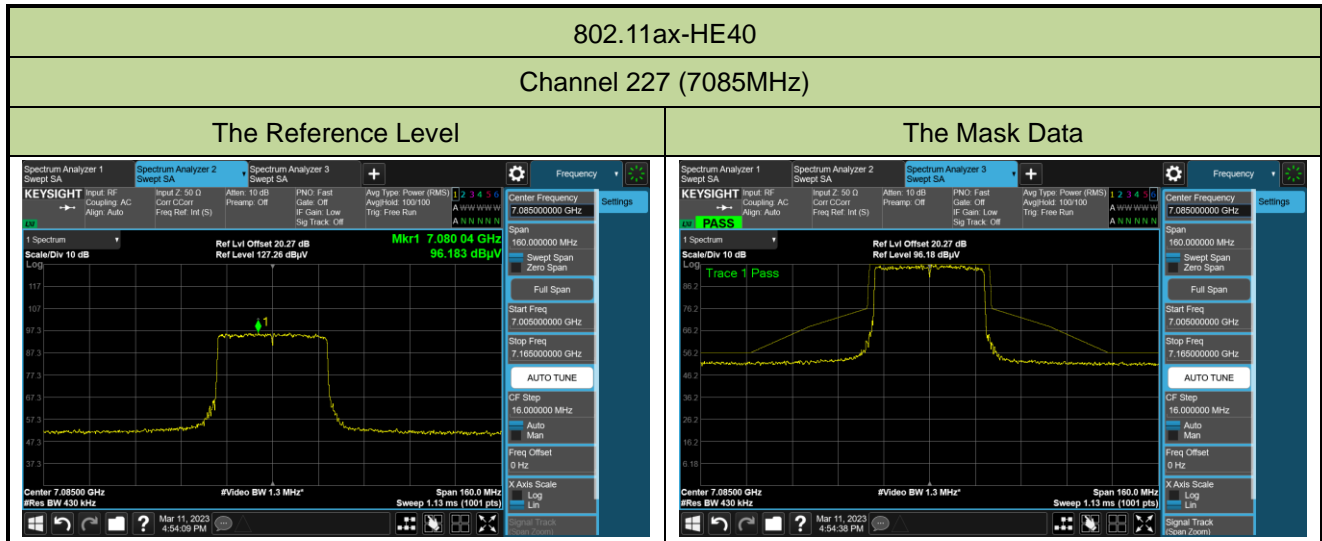

The Mask Data

Channel 179 (6845MHz)

The Reference Level

The Mask Data

802.11ax-HE40

Channel 187 (6885MHz)

The Reference Level

The Mask Data

Channel 195 (6925MHz)

The Reference Level

The Mask Data

Channel 211 (7005MHz)

The Reference Level

The Mask Data

802.11ax-HE80

Channel 7 (5985MHz)

The Reference Level

The Mask Data

Channel 55 (6225MHz)

The Reference Level

The Mask Data

Channel 87 (6385MHz)

The Reference Level

The Mask Data