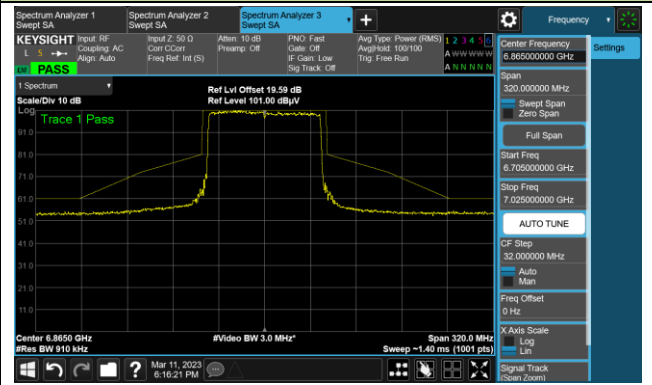

802.11ax-HE80

Channel 103 (6465MHz)

The Reference Level

The Mask Data

Channel 119 (6545MHz)

The Reference Level

The Mask Data

Channel 135 (6625MHz)

The Reference Level

The Mask Data

802.11ax-HE80

Channel 151 (6705MHz)

The Reference Level

The Mask Data

Channel 183 (6865MHz)

The Reference Level

The Mask Data

Channel 199 (6945MHz)

The Reference Level

The Mask Data

802.11ax-HE160

Channel 15 (6025MHz)

The Reference Level

The Mask Data