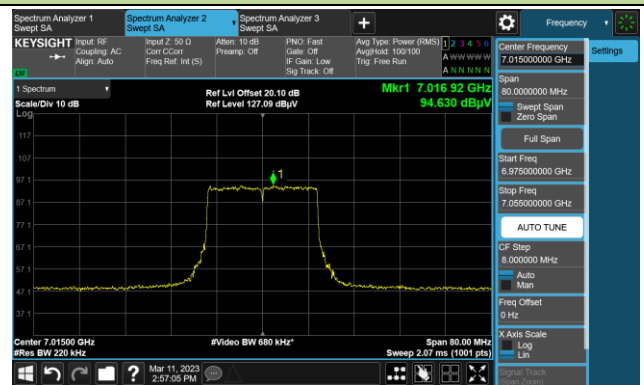

The Mask Data

Channel 181 (6855MHz)

The Reference Level

The Mask Data

802.11ax-HE20

Channel 185 (6875MHz)

The Reference Level

The Mask Data

Channel 189 (6895MHz)

The Reference Level

The Mask Data

Channel 213 (7015MHz)

The Reference Level

The Mask Data

802.11ax-HE40

Channel 3 (5965MHz)

The Reference Level

The Mask Data

Channel 51 (6205MHz)

The Reference Level

The Mask Data

Channel 91 (6405MHz)

The Reference Level

The Mask Data