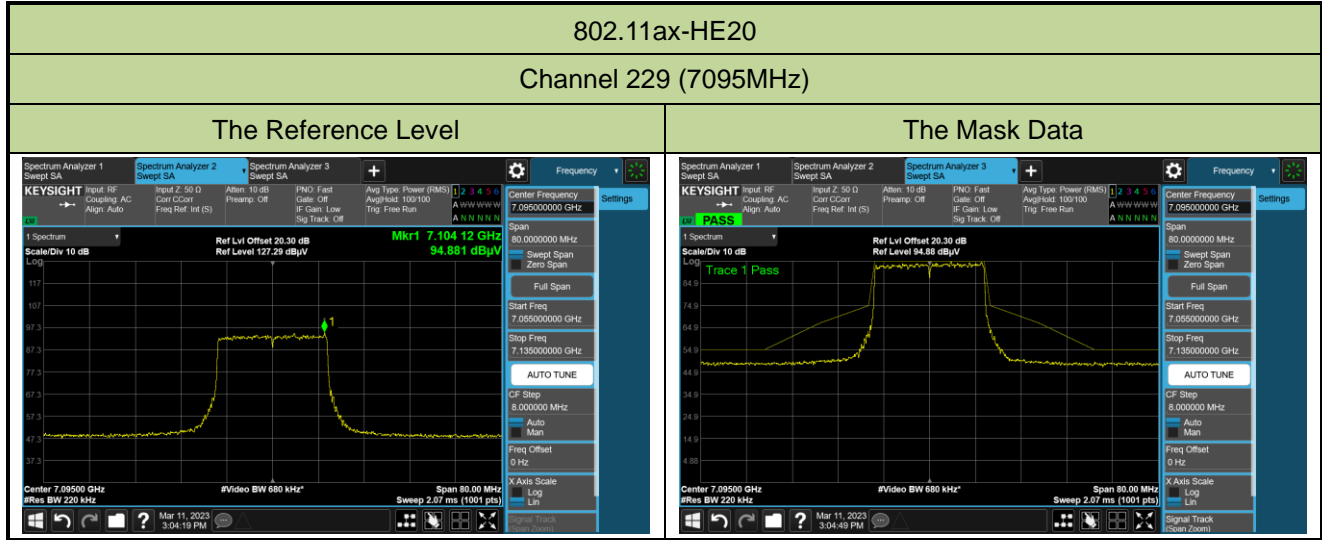

The Mask Data

Channel 181 (6855MHz)

The Reference Level

The Mask Data

802.11ax-HE20

Channel 185 (6875MHz)

The Reference Level

The Mask Data

Channel 189 (6895MHz)

The Reference Level

The Mask Data

Channel 213 (7015MHz)

The Reference Level

The Mask Data

802.11ax-HE40

Channel 3 (5965MHz)

The Reference Level

The Mask Data

Channel 51 (6205MHz)

The Reference Level

The Mask Data

Channel 91 (6405MHz)

The Reference Level

The Mask Data