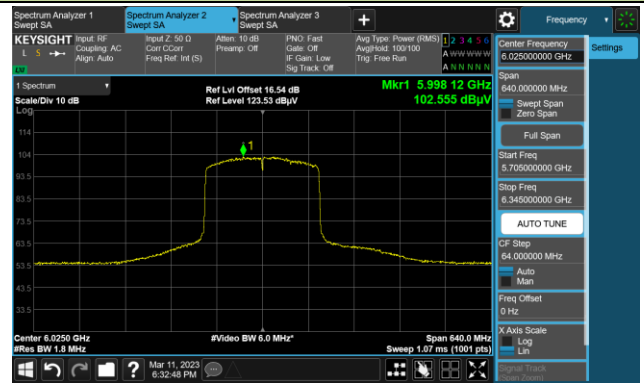

The Reference Level

The Mask Data

802.11ax-HE80

Channel 151 (6705MHz)

The Reference Level

The Mask Data

Channel 183 (6865MHz)

The Reference Level

The Mask Data

Channel 199 (6945MHz)

The Reference Level

The Mask Data

802.11ax-HE160

Channel 15 (6025MHz)

The Reference Level

The Mask Data

Channel 47 (6185MHz)

The Reference Level

The Mask Data

Channel 79 (6345MHz)

The Reference Level

The Mask Data

802.11ax-HE160

Channel 111 (6505MHz)