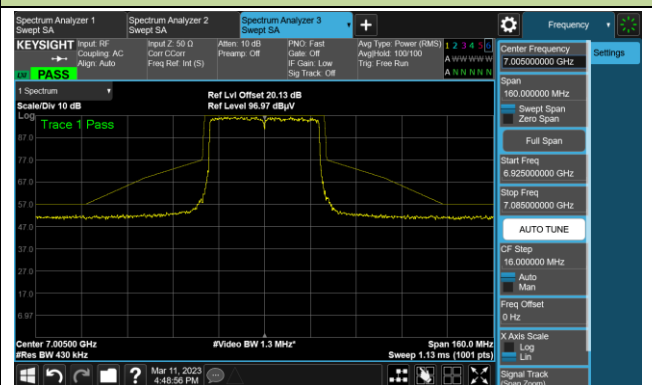

The Mask Data

Channel 179 (6845MHz)

The Reference Level

The Mask Data

802.11ax-HE40

Channel 187 (6885MHz)

The Reference Level

The Mask Data

Channel 195 (6925MHz)

The Reference Level

The Mask Data

Channel 211 (7005MHz)

The Reference Level

The Mask Data

802.11ax-HE80

Channel 7 (5985MHz)

The Reference Level

The Mask Data

Channel 55 (6225MHz)

The Reference Level

The Mask Data

Channel 87 (6385MHz)

The Reference Level

The Mask Data