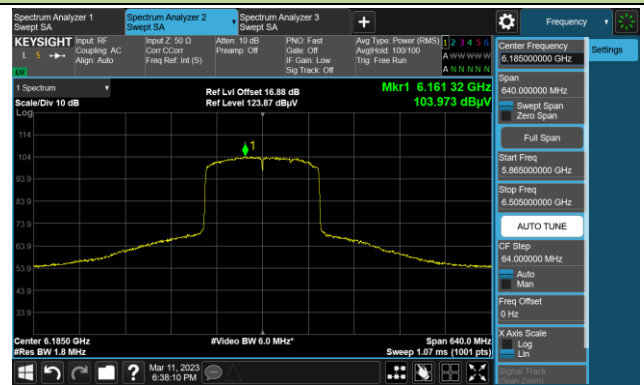

The Reference Level

The Mask Data

802.11ax-HE80

Channel 151 (6705MHz)

The Reference Level

The Mask Data

Channel 183 (6865MHz)

The Reference Level

The Mask Data

Channel 199 (6945MHz)

The Reference Level

The Mask Data

802.11ax-HE160

Channel 15 (6025MHz)

The Reference Level

The Mask Data

Channel 47 (6185MHz)

The Reference Level

The Mask Data

Channel 79 (6345MHz)

The Reference Level

The Mask Data

802.11ax-HE160

Channel 111 (6505MHz)