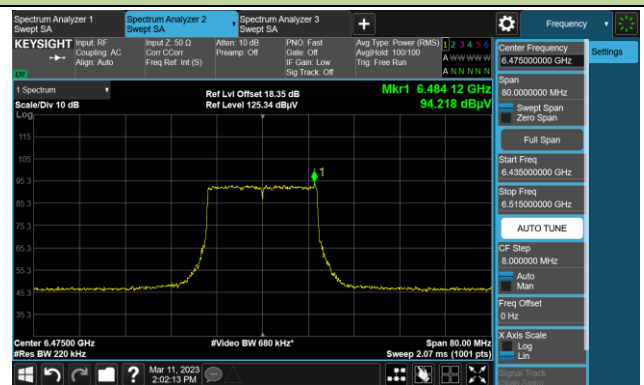

802.11ax-HE20

Channel 97 (6435MHz)

The Reference Level

The Mask Data

Channel 105 (6475MHz)

The Reference Level

The Mask Data

Channel 113 (6515MHz)

The Reference Level

The Mask Data

802.11ax-HE20

Channel 117 (6535MHz)

The Reference Level

The Mask Data

Channel 153 (6715MHz)

The Reference Level

The Mask Data

Channel 181 (6855MHz)

The Reference Level

The Mask Data

802.11ax-HE20

Channel 185 (6875MHz)

The Reference Level

The Mask Data