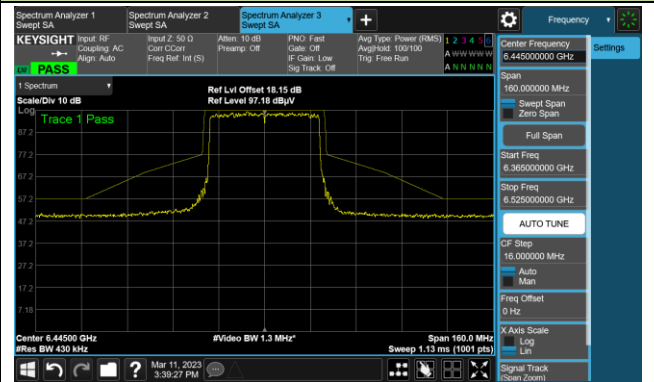

Channel 189 (6895MHz)

The Reference Level

The Mask Data

Channel 213 (7015MHz)

The Reference Level

The Mask Data

802.11ax-HE40

Channel 3 (5965MHz)

The Reference Level

The Mask Data

Channel 51 (6205MHz)

The Reference Level

The Mask Data

Channel 91 (6405MHz)

The Reference Level

The Mask Data

802.11ax-HE40

Channel 99 (6445MHz)

The Reference Level

The Mask Data

Channel 107 (6485MHz)

The Reference Level

The Mask Data

Channel 115 (6525MHz)