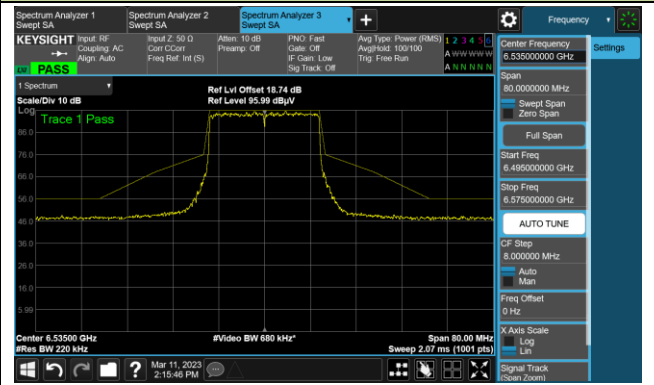

The Reference Level

The Mask Data

802.11ax-HE20

Channel 117 (6535MHz)

The Reference Level

The Mask Data

Channel 153 (6715MHz)

The Reference Level

The Mask Data

Channel 181 (6855MHz)

The Reference Level

The Mask Data

802.11ax-HE20

Channel 185 (6875MHz)

The Reference Level

The Mask Data