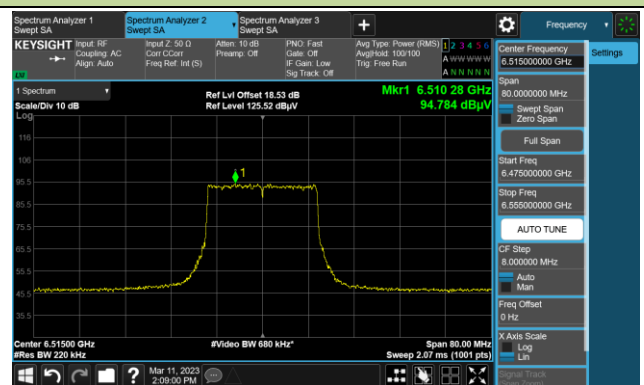

802.11ax-HE20

Channel 97 (6435MHz)

The Reference Level

The Mask Data

Channel 105 (6475MHz)

The Reference Level

The Mask Data

Channel 113 (6515MHz)

The Reference Level

The Mask Data

802.11ax-HE20

Channel 117 (6535MHz)

The Reference Level

The Mask Data

Channel 153 (6715MHz)

The Reference Level