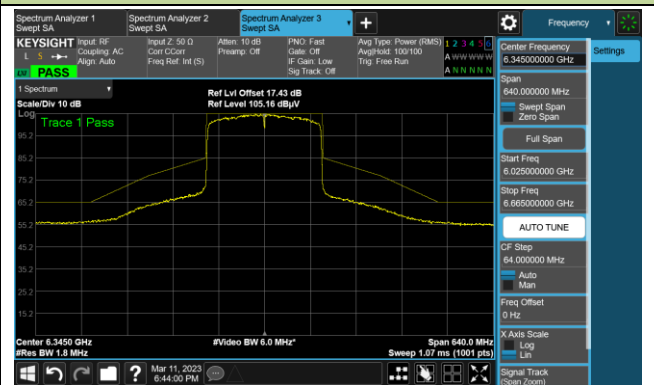

The Mask Data

Channel 199 (6945MHz)

The Reference Level

The Mask Data

802.11ax-HE160

Channel 15 (6025MHz)

The Reference Level

The Mask Data

Channel 47 (6185MHz)

The Reference Level

The Mask Data

Channel 79 (6345MHz)

The Reference Level

The Mask Data

802.11ax-HE160

Channel 111 (6505MHz)

The Reference Level

The Mask Data

Channel 143 (6665MHz)

The Reference Level

The Mask Data

Channel 175 (6825MHz)

The Reference Level

The Mask Data