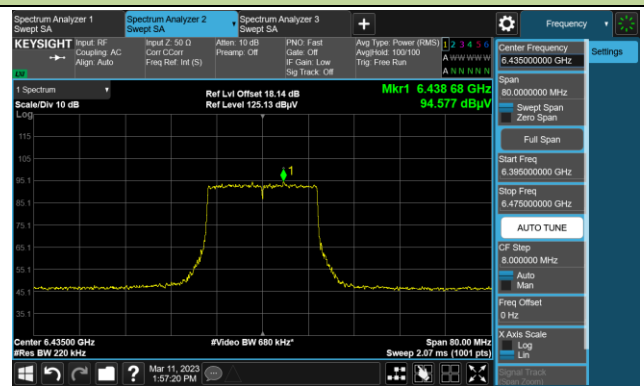

802.11ax-HE20

Channel 97 (6435MHz)

The Reference Level

The Mask Data

Channel 105 (6475MHz)

The Reference Level

The Mask Data

Channel 113 (6515MHz)

The Reference Level

The Mask Data

802.11ax-HE20

Channel 117 (6535MHz)

The Reference Level

The Mask Data

Channel 153 (6715MHz)

The Reference Level

The Mask Data

Channel 181 (6855MHz)

The Reference Level

The Mask Data

802.11ax-HE20

Channel 185 (6875MHz)

The Reference Level

The Mask Data