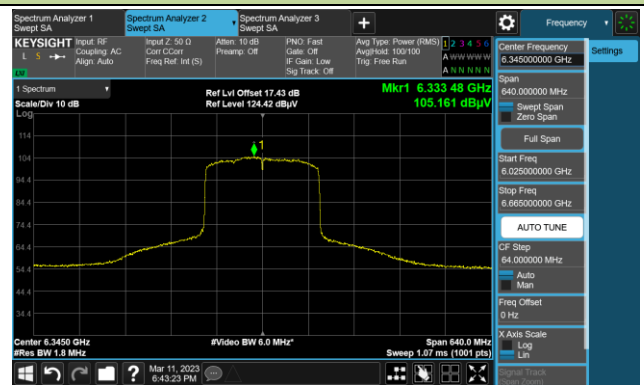

The Mask Data

Channel 199 (6945MHz)

The Reference Level

The Mask Data

802.11ax-HE160

Channel 15 (6025MHz)

The Reference Level

The Mask Data

Channel 47 (6185MHz)

The Reference Level

The Mask Data

Channel 79 (6345MHz)

The Reference Level

The Mask Data

802.11ax-HE160

Channel 111 (6505MHz)

The Reference Level

The Mask Data

Channel 143 (6665MHz)

The Reference Level

The Mask Data

Channel 175 (6825MHz)

The Reference Level

The Mask Data