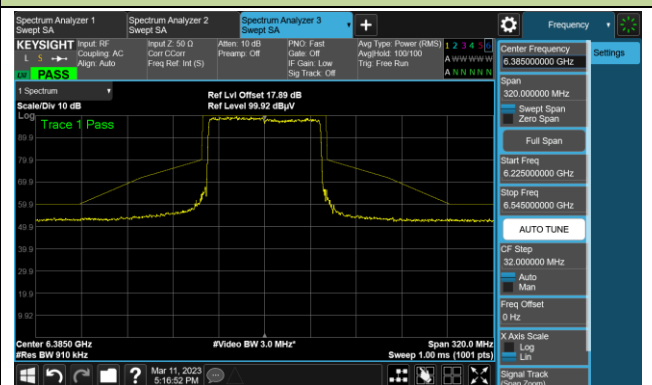

Channel 195 (6925MHz)

The Reference Level

The Mask Data

Channel 211 (7005MHz)

The Reference Level

The Mask Data

802.11ax-HE80

Channel 7 (5985MHz)

The Reference Level

The Mask Data

Channel 55 (6225MHz)

The Reference Level

The Mask Data

Channel 87 (6385MHz)

The Reference Level

The Mask Data

802.11ax-HE80

Channel 103 (6465MHz)

The Reference Level

The Mask Data

Channel 119 (6545MHz)

The Reference Level

The Mask Data

Channel 135 (6625MHz)