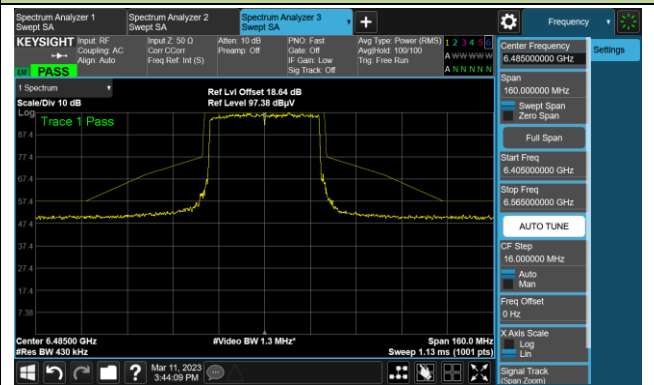

The Reference Level

The Mask Data

Channel 51 (6205MHz)

The Reference Level

The Mask Data

Channel 91 (6405MHz)

The Reference Level

The Mask Data

802.11ax-HE40

Channel 99 (6445MHz)

The Reference Level

The Mask Data

Channel 107 (6485MHz)

The Reference Level

The Mask Data

Channel 115 (6525MHz)

The Reference Level

The Mask Data

802.11ax-HE40

Channel 123 (6565MHz)

The Reference Level

The Mask Data

Channel 147 (6685MHz)

The Reference Level