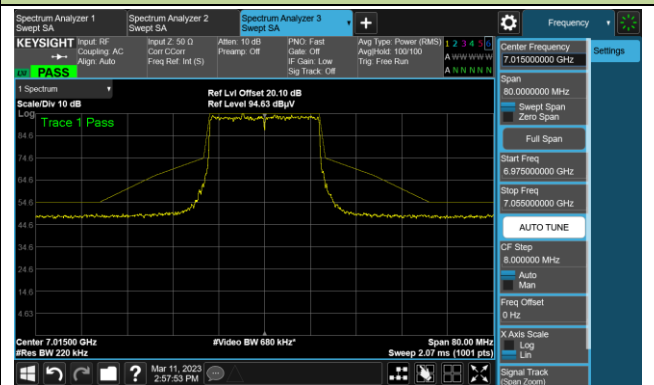

The Mask Data

Channel 181 (6855MHz)

The Reference Level

The Mask Data

802.11ax-HE20

Channel 185 (6875MHz)

The Reference Level

The Mask Data

Channel 189 (6895MHz)

The Reference Level

The Mask Data

Channel 213 (7015MHz)

The Reference Level

The Mask Data

802.11ax-HE40

Channel 3 (5965MHz)

The Reference Level

The Mask Data

Channel 51 (6205MHz)

The Reference Level

The Mask Data

Channel 91 (6405MHz)

The Reference Level

The Mask Data