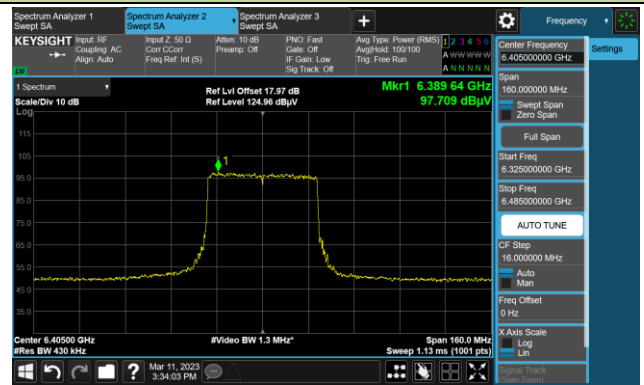

Channel 189 (6895MHz)

The Reference Level

The Mask Data

Channel 213 (7015MHz)

The Reference Level

The Mask Data

802.11ax-HE40

Channel 3 (5965MHz)

The Reference Level

The Mask Data

Channel 51 (6205MHz)

The Reference Level

The Mask Data

Channel 91 (6405MHz)

The Reference Level

The Mask Data

802.11ax-HE40

Channel 99 (6445MHz)

The Reference Level

The Mask Data

Channel 107 (6485MHz)

The Reference Level

The Mask Data

Channel 115 (6525MHz)