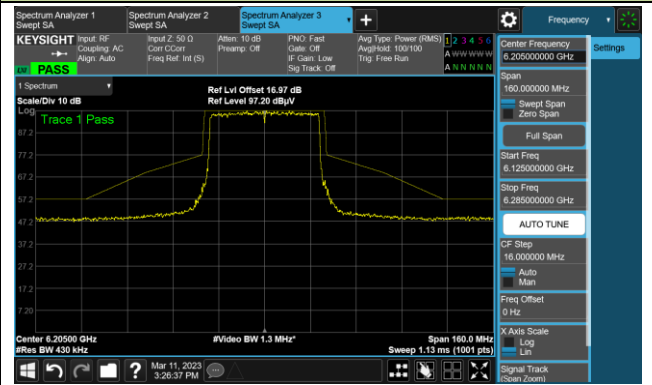

Channel 189 (6895MHz)

The Reference Level

The Mask Data

Channel 213 (7015MHz)

The Reference Level

The Mask Data

802.11ax-HE40

Channel 3 (5965MHz)

The Reference Level

The Mask Data

Channel 51 (6205MHz)

The Reference Level

The Mask Data

Channel 91 (6405MHz)

The Reference Level

The Mask Data

802.11ax-HE40

Channel 99 (6445MHz)

The Reference Level

The Mask Data

Channel 107 (6485MHz)

The Reference Level

The Mask Data

Channel 115 (6525MHz)