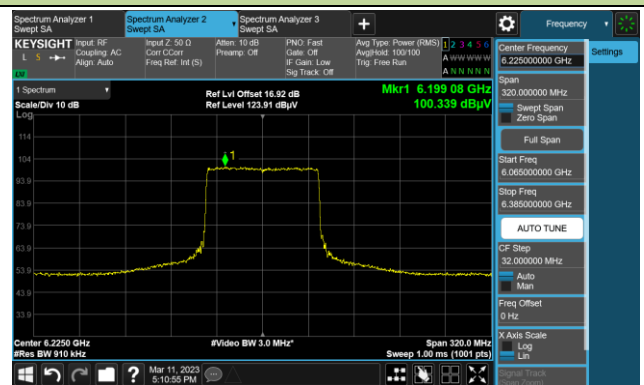

Channel 195 (6925MHz)

The Reference Level

The Mask Data

Channel 211 (7005MHz)

The Reference Level

The Mask Data

802.11ax-HE80

Channel 7 (5985MHz)

The Reference Level

The Mask Data

Channel 55 (6225MHz)

The Reference Level

The Mask Data

Channel 87 (6385MHz)

The Reference Level

The Mask Data

802.11ax-HE80

Channel 103 (6465MHz)

The Reference Level

The Mask Data

Channel 119 (6545MHz)

The Reference Level

The Mask Data

Channel 135 (6625MHz)