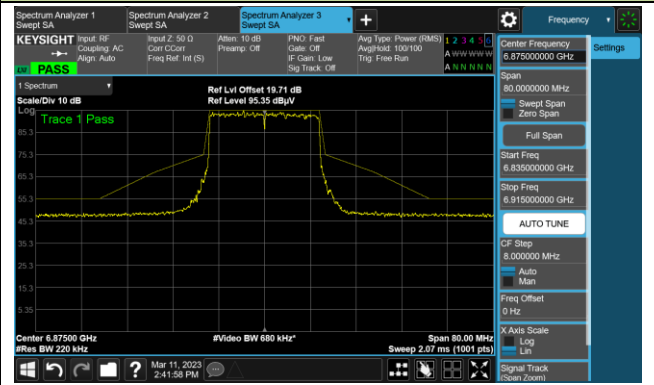

The Reference Level

The Mask Data

802.11ax-HE20

Channel 117 (6535MHz)

The Reference Level

The Mask Data

Channel 153 (6715MHz)

The Reference Level

The Mask Data

Channel 181 (6855MHz)

The Reference Level

The Mask Data

802.11ax-HE20

Channel 185 (6875MHz)

The Reference Level

The Mask Data

Channel 189 (6895MHz)

The Reference Level

The Mask Data

Channel 213 (7015MHz)

The Reference Level

The Mask Data

802.11ax-HE40

Channel 3 (5965MHz)

The Reference Level

The Mask Data

Channel 51 (6205MHz)

The Reference Level

The Mask Data

Channel 91 (6405MHz)

The Reference Level

The Mask Data