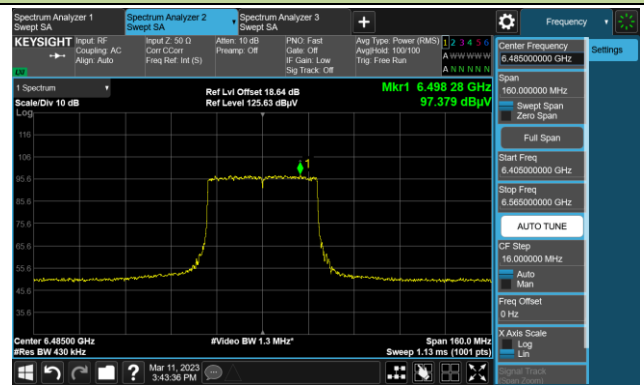

The Reference Level

The Mask Data

Channel 51 (6205MHz)

The Reference Level

The Mask Data

Channel 91 (6405MHz)

The Reference Level

The Mask Data

802.11ax-HE40

Channel 99 (6445MHz)

The Reference Level

The Mask Data

Channel 107 (6485MHz)

The Reference Level

The Mask Data

Channel 115 (6525MHz)

The Reference Level

The Mask Data

802.11ax-HE40

Channel 123 (6565MHz)

The Reference Level

The Mask Data

Channel 147 (6685MHz)

The Reference Level