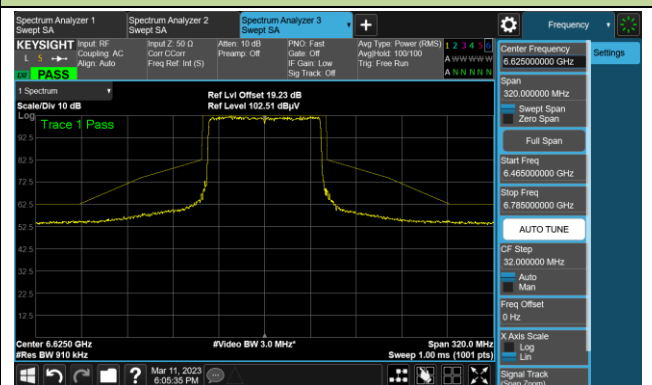

The Reference Level

The Mask Data

Channel 55 (6225MHz)

The Reference Level

The Mask Data

Channel 87 (6385MHz)

The Reference Level

The Mask Data

802.11ax-HE80

Channel 103 (6465MHz)

The Reference Level

The Mask Data

Channel 119 (6545MHz)

The Reference Level

The Mask Data

Channel 135 (6625MHz)

The Reference Level

The Mask Data

802.11ax-HE80

Channel 151 (6705MHz)

The Reference Level

The Mask Data

Channel 183 (6865MHz)

The Reference Level