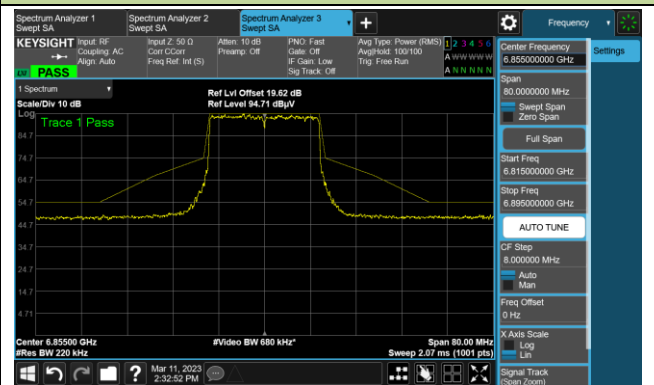

The Reference Level

The Mask Data

802.11ax-HE20

Channel 117 (6535MHz)

The Reference Level

The Mask Data

Channel 153 (6715MHz)

The Reference Level

The Mask Data

Channel 181 (6855MHz)

The Reference Level

The Mask Data

802.11ax-HE20

Channel 185 (6875MHz)

The Reference Level

The Mask Data

Channel 189 (6895MHz)

The Reference Level

The Mask Data

Channel 213 (7015MHz)

The Reference Level

The Mask Data

802.11ax-HE40

Channel 3 (5965MHz)

The Reference Level

The Mask Data

Channel 51 (6205MHz)

The Reference Level

The Mask Data

Channel 91 (6405MHz)

The Reference Level

The Mask Data