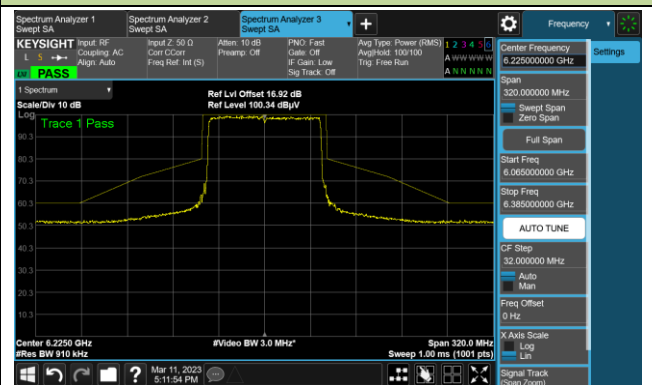

Channel 195 (6925MHz)

The Reference Level

The Mask Data

Channel 211 (7005MHz)

The Reference Level

The Mask Data

802.11ax-HE80

Channel 7 (5985MHz)

The Reference Level

The Mask Data

Channel 55 (6225MHz)

The Reference Level

The Mask Data

Channel 87 (6385MHz)

The Reference Level

The Mask Data

802.11ax-HE80

Channel 103 (6465MHz)

The Reference Level

The Mask Data

Channel 119 (6545MHz)

The Reference Level

The Mask Data

Channel 135 (6625MHz)