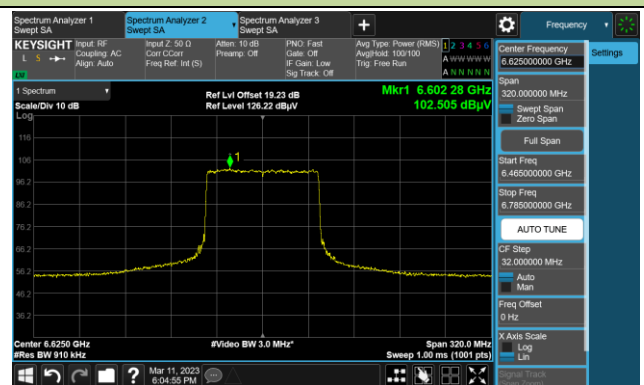

The Reference Level

The Mask Data

Channel 55 (6225MHz)

The Reference Level

The Mask Data

Channel 87 (6385MHz)

The Reference Level

The Mask Data

802.11ax-HE80

Channel 103 (6465MHz)

The Reference Level

The Mask Data

Channel 119 (6545MHz)

The Reference Level

The Mask Data

Channel 135 (6625MHz)

The Reference Level

The Mask Data

802.11ax-HE80

Channel 151 (6705MHz)

The Reference Level

The Mask Data

Channel 183 (6865MHz)

The Reference Level