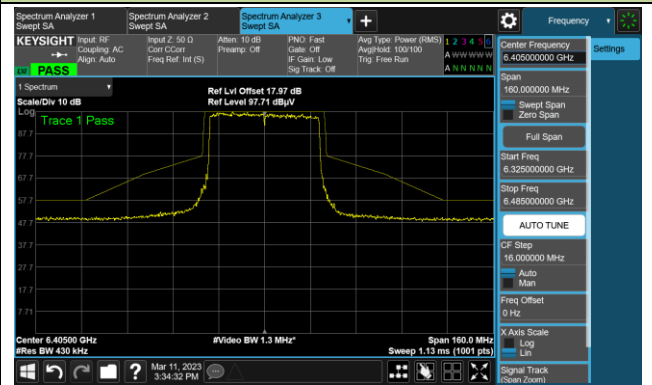

Channel 189 (6895MHz)

The Reference Level

The Mask Data

Channel 213 (7015MHz)

The Reference Level

The Mask Data

802.11ax-HE40

Channel 3 (5965MHz)

The Reference Level

The Mask Data

Channel 51 (6205MHz)

The Reference Level

The Mask Data

Channel 91 (6405MHz)

The Reference Level

The Mask Data

802.11ax-HE40

Channel 99 (6445MHz)

The Reference Level

The Mask Data

Channel 107 (6485MHz)

The Reference Level

The Mask Data

Channel 115 (6525MHz)

The Reference Level

The Mask Data

802.11ax-HE40

Channel 123 (6565MHz)

The Reference Level

The Mask Data

Channel 147 (6685MHz)

The Reference Level