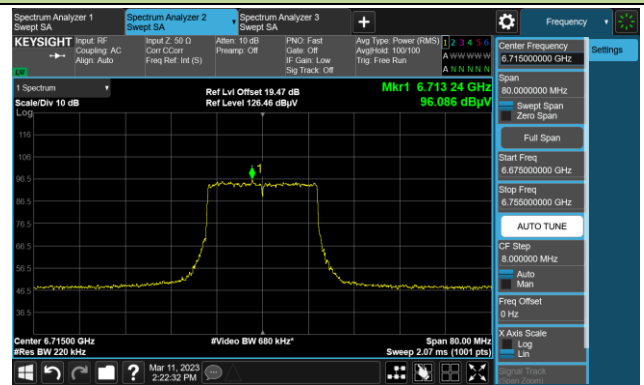

The Reference Level

The Mask Data

802.11ax-HE20

Channel 117 (6535MHz)

The Reference Level

The Mask Data

Channel 153 (6715MHz)

The Reference Level

The Mask Data

Channel 181 (6855MHz)

The Reference Level

The Mask Data

802.11ax-HE20

Channel 185 (6875MHz)

The Reference Level

The Mask Data