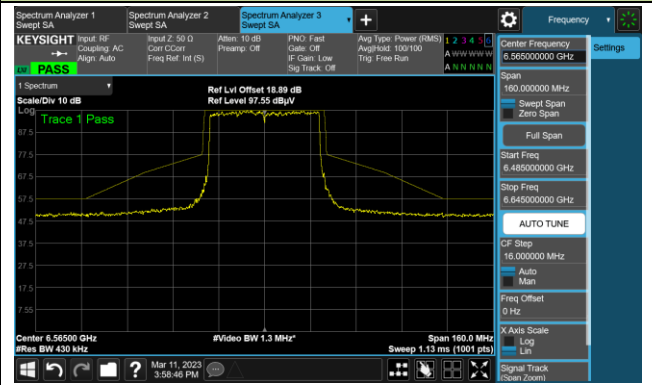

802.11ax-HE40

Channel 99 (6445MHz)

The Reference Level

The Mask Data

Channel 107 (6485MHz)

The Reference Level

The Mask Data

Channel 115 (6525MHz)

The Reference Level

The Mask Data

802.11ax-HE40

Channel 123 (6565MHz)

The Reference Level

The Mask Data

Channel 147 (6685MHz)

The Reference Level

The Mask Data

Channel 179 (6845MHz)

The Reference Level

The Mask Data

802.11ax-HE40

Channel 187 (6885MHz)

The Reference Level

The Mask Data

Channel 195 (6925MHz)

The Reference Level

The Mask Data

Channel 211 (7005MHz)

The Reference Level

The Mask Data

802.11ax-HE80

Channel 7 (5985MHz)