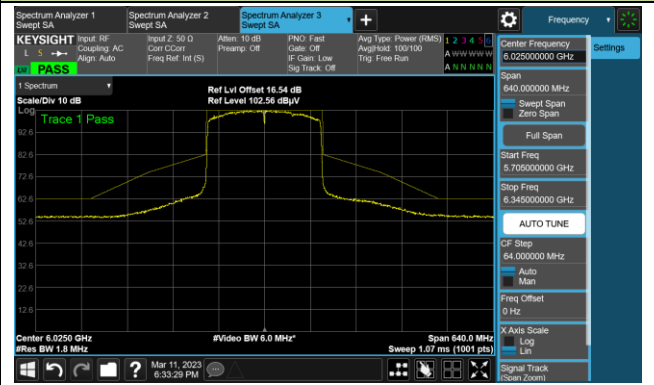

The Reference Level

The Mask Data

802.11ax-HE80

Channel 151 (6705MHz)

The Reference Level

The Mask Data

Channel 183 (6865MHz)

The Reference Level

The Mask Data

Channel 199 (6945MHz)

The Reference Level

The Mask Data

802.11ax-HE160

Channel 15 (6025MHz)

The Reference Level

The Mask Data

Channel 47 (6185MHz)

The Reference Level

The Mask Data

Channel 79 (6345MHz)

The Reference Level

The Mask Data

802.11ax-HE160

Channel 111 (6505MHz)