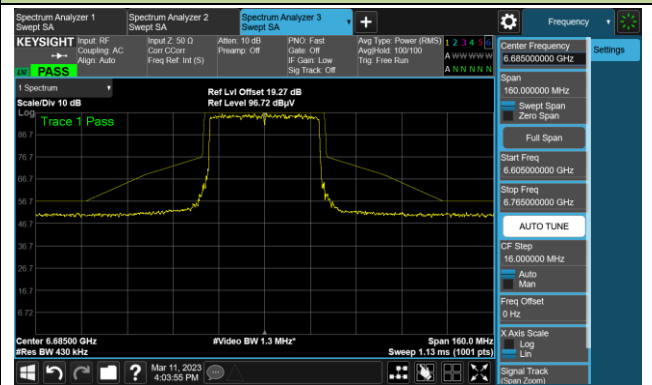

The Reference Level

The Mask Data

802.11ax-HE40

Channel 123 (6565MHz)

The Reference Level

The Mask Data

Channel 147 (6685MHz)

The Reference Level

The Mask Data

Channel 179 (6845MHz)

The Reference Level

The Mask Data

802.11ax-HE40

Channel 187 (6885MHz)

The Reference Level

The Mask Data