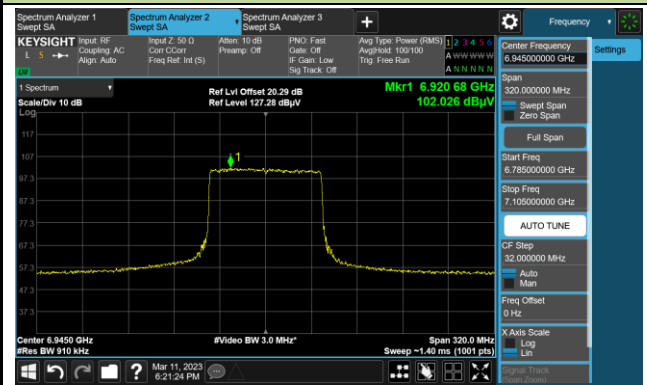

The Reference Level

The Mask Data

802.11ax-HE80

Channel 151 (6705MHz)

The Reference Level

The Mask Data

Channel 183 (6865MHz)

The Reference Level

The Mask Data

Channel 199 (6945MHz)

The Reference Level

The Mask Data

802.11ax-HE160

Channel 15 (6025MHz)

The Reference Level

The Mask Data