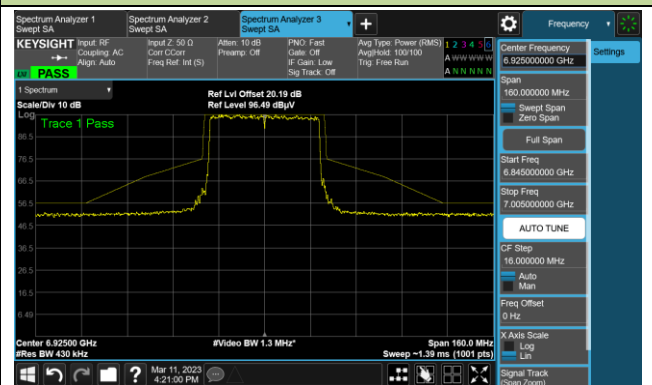

The Reference Level

The Mask Data

802.11ax-HE40

Channel 123 (6565MHz)

The Reference Level

The Mask Data

Channel 147 (6685MHz)

The Reference Level

The Mask Data

Channel 179 (6845MHz)

The Reference Level

The Mask Data

802.11ax-HE40

Channel 187 (6885MHz)

The Reference Level

The Mask Data

Channel 195 (6925MHz)

The Reference Level

The Mask Data

Channel 211 (7005MHz)

The Reference Level

The Mask Data

802.11ax-HE80

Channel 7 (5985MHz)