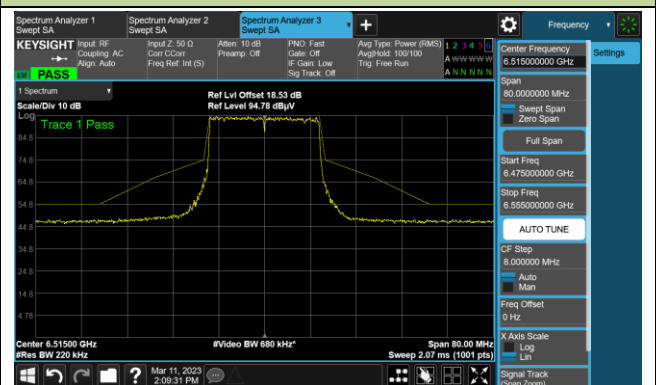

802.11ax-HE20

Channel 97 (6435MHz)

The Reference Level

The Mask Data

Channel 105 (6475MHz)

The Reference Level

The Mask Data

Channel 113 (6515MHz)

The Reference Level

The Mask Data

802.11ax-HE20

Channel 117 (6535MHz)

The Reference Level

The Mask Data

Channel 153 (6715MHz)

The Reference Level

The Mask Data

Channel 181 (6855MHz)

The Reference Level

The Mask Data

802.11ax-HE20

Channel 185 (6875MHz)

The Reference Level

The Mask Data