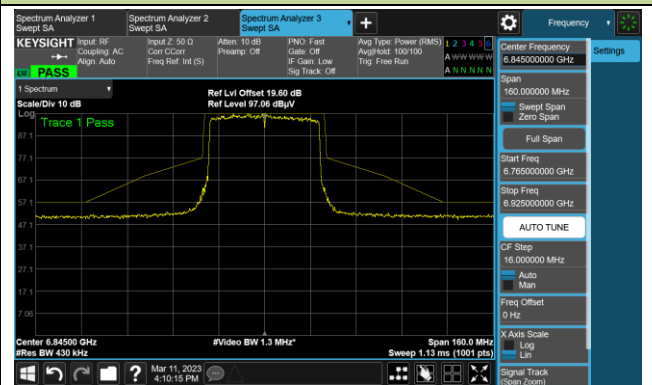

The Reference Level

The Mask Data

802.11ax-HE40

Channel 123 (6565MHz)

The Reference Level

The Mask Data

Channel 147 (6685MHz)

The Reference Level

The Mask Data

Channel 179 (6845MHz)

The Reference Level

The Mask Data

802.11ax-HE40

Channel 187 (6885MHz)

The Reference Level

The Mask Data

Channel 195 (6925MHz)

The Reference Level

The Mask Data

Channel 211 (7005MHz)

The Reference Level

The Mask Data

802.11ax-HE80

Channel 7 (5985MHz)