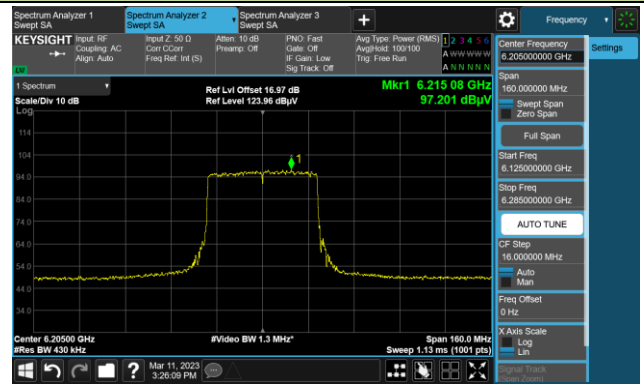

The Reference Level

The Mask Data

Channel 51 (6205MHz)

The Reference Level

The Mask Data

Channel 91 (6405MHz)

The Reference Level

The Mask Data

802.11ax-HE40

Channel 99 (6445MHz)

The Reference Level

The Mask Data

Channel 107 (6485MHz)

The Reference Level

The Mask Data

Channel 115 (6525MHz)