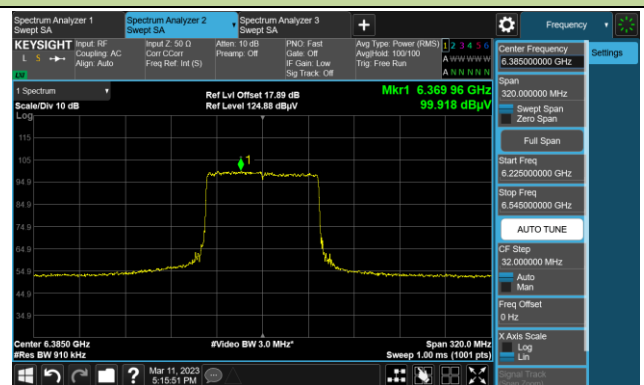

Channel 195 (6925MHz)

The Reference Level

The Mask Data

Channel 211 (7005MHz)

The Reference Level

The Mask Data

802.11ax-HE80

Channel 7 (5985MHz)

The Reference Level

The Mask Data

Channel 55 (6225MHz)

The Reference Level

The Mask Data

Channel 87 (6385MHz)

The Reference Level

The Mask Data

802.11ax-HE80

Channel 103 (6465MHz)

The Reference Level

The Mask Data

Channel 119 (6545MHz)

The Reference Level

The Mask Data

Channel 135 (6625MHz)