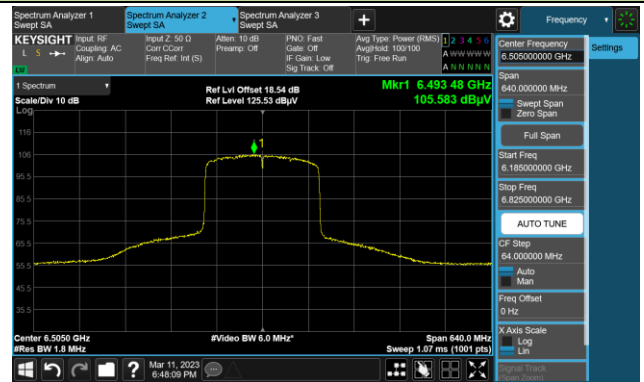

The Mask Data

Channel 199 (6945MHz)

The Reference Level

The Mask Data

802.11ax-HE160

Channel 15 (6025MHz)

The Reference Level

The Mask Data

Channel 47 (6185MHz)

The Reference Level

The Mask Data

Channel 79 (6345MHz)

The Reference Level

The Mask Data

802.11ax-HE160

Channel 111 (6505MHz)

The Reference Level

The Mask Data

Channel 143 (6665MHz)

The Reference Level

The Mask Data

Channel 175 (6825MHz)

The Reference Level

The Mask Data