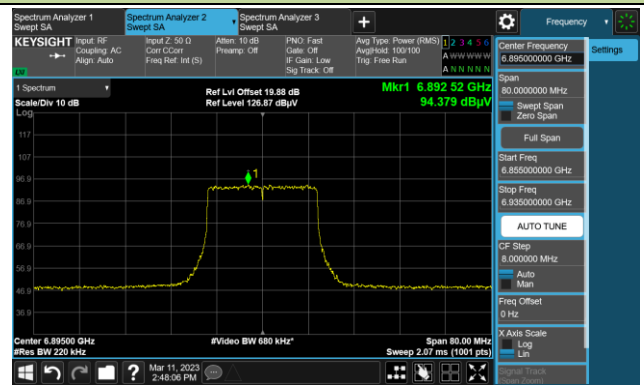

The Reference Level

The Mask Data

802.11ax-HE20

Channel 117 (6535MHz)

The Reference Level

The Mask Data

Channel 153 (6715MHz)

The Reference Level

The Mask Data

Channel 181 (6855MHz)

The Reference Level

The Mask Data

802.11ax-HE20

Channel 185 (6875MHz)

The Reference Level

The Mask Data

Channel 189 (6895MHz)

The Reference Level

The Mask Data

Channel 213 (7015MHz)

The Reference Level

The Mask Data

802.11ax-HE40

Channel 3 (5965MHz)

The Reference Level

The Mask Data

Channel 51 (6205MHz)

The Reference Level

The Mask Data

Channel 91 (6405MHz)

The Reference Level

The Mask Data