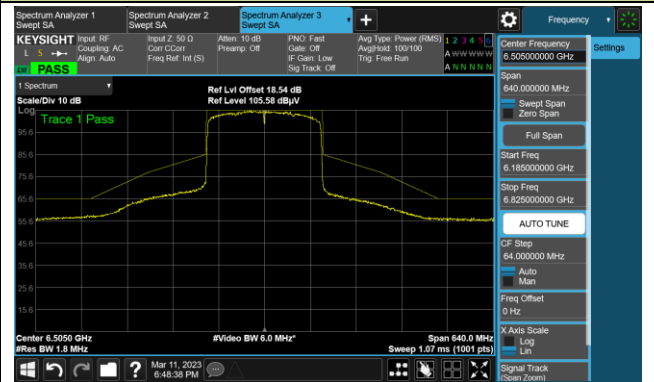

The Mask Data

Channel 199 (6945MHz)

The Reference Level

The Mask Data

802.11ax-HE160

Channel 15 (6025MHz)

The Reference Level

The Mask Data

Channel 47 (6185MHz)

The Reference Level

The Mask Data

Channel 79 (6345MHz)

The Reference Level

The Mask Data

802.11ax-HE160

Channel 111 (6505MHz)

The Reference Level

The Mask Data

Channel 143 (6665MHz)

The Reference Level

The Mask Data

Channel 175 (6825MHz)

The Reference Level

The Mask Data