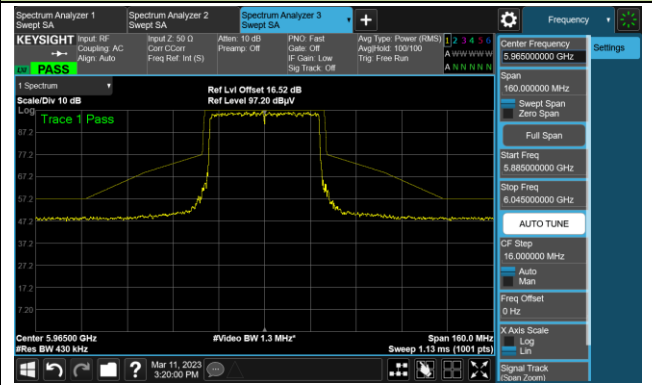

The Mask Data

Channel 181 (6855MHz)

The Reference Level

The Mask Data

802.11ax-HE20

Channel 185 (6875MHz)

The Reference Level

The Mask Data

Channel 189 (6895MHz)

The Reference Level

The Mask Data

Channel 213 (7015MHz)

The Reference Level

The Mask Data

802.11ax-HE40

Channel 3 (5965MHz)

The Reference Level

The Mask Data

Channel 51 (6205MHz)

The Reference Level

The Mask Data

Channel 91 (6405MHz)

The Reference Level

The Mask Data