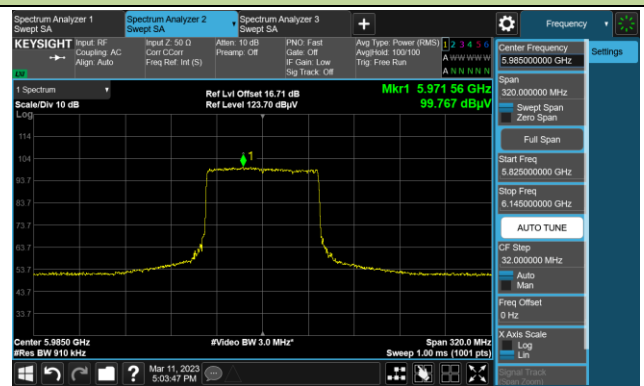

Channel 195 (6925MHz)

The Reference Level

The Mask Data

Channel 211 (7005MHz)

The Reference Level

The Mask Data

802.11ax-HE80

Channel 7 (5985MHz)

The Reference Level

The Mask Data

Channel 55 (6225MHz)

The Reference Level

The Mask Data

Channel 87 (6385MHz)

The Reference Level

The Mask Data