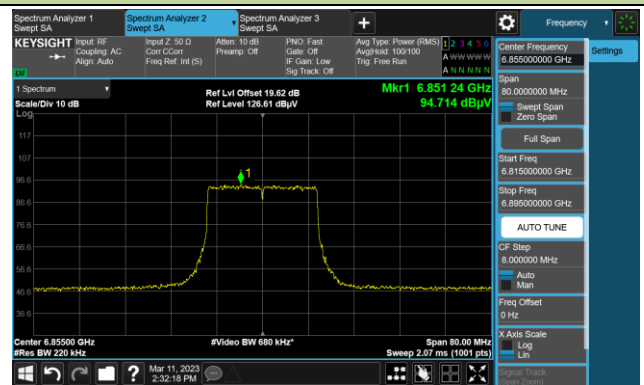

The Reference Level

The Mask Data

802.11ax-HE20

Channel 117 (6535MHz)

The Reference Level

The Mask Data

Channel 153 (6715MHz)

The Reference Level

The Mask Data

Channel 181 (6855MHz)

The Reference Level

The Mask Data

802.11ax-HE20

Channel 185 (6875MHz)

The Reference Level

The Mask Data