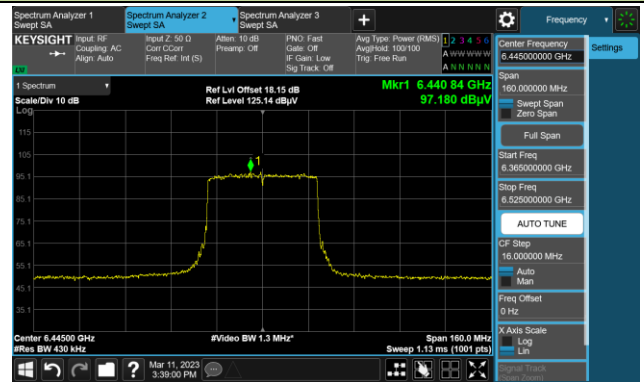

The Reference Level

The Mask Data

Channel 51 (6205MHz)

The Reference Level

The Mask Data

Channel 91 (6405MHz)

The Reference Level

The Mask Data

802.11ax-HE40

Channel 99 (6445MHz)

The Reference Level

The Mask Data

Channel 107 (6485MHz)

The Reference Level

The Mask Data

Channel 115 (6525MHz)