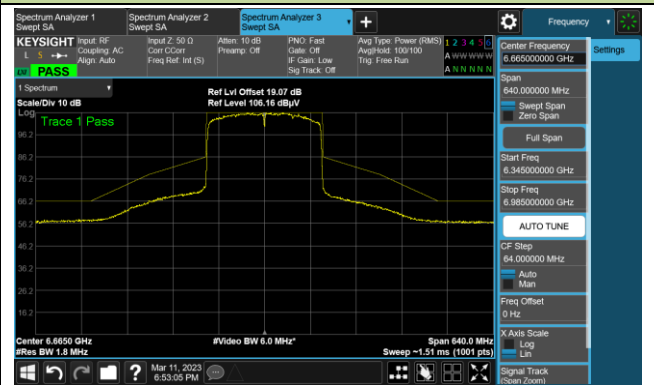

Channel 47 (6185MHz)

The Reference Level

The Mask Data

Channel 79 (6345MHz)

The Reference Level

The Mask Data

802.11ax-HE160

Channel 111 (6505MHz)

The Reference Level

The Mask Data

Channel 143 (6665MHz)

The Reference Level

The Mask Data

Channel 175 (6825MHz)

The Reference Level

The Mask Data