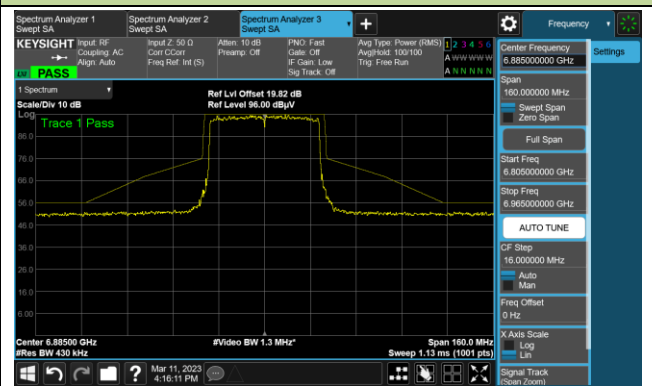

The Reference Level

The Mask Data

802.11ax-HE40

Channel 123 (6565MHz)

The Reference Level

The Mask Data

Channel 147 (6685MHz)

The Reference Level

The Mask Data

Channel 179 (6845MHz)

The Reference Level

The Mask Data

802.11ax-HE40

Channel 187 (6885MHz)

The Reference Level

The Mask Data

Channel 195 (6925MHz)

The Reference Level

The Mask Data

Channel 211 (7005MHz)

The Reference Level

The Mask Data

802.11ax-HE80

Channel 7 (5985MHz)