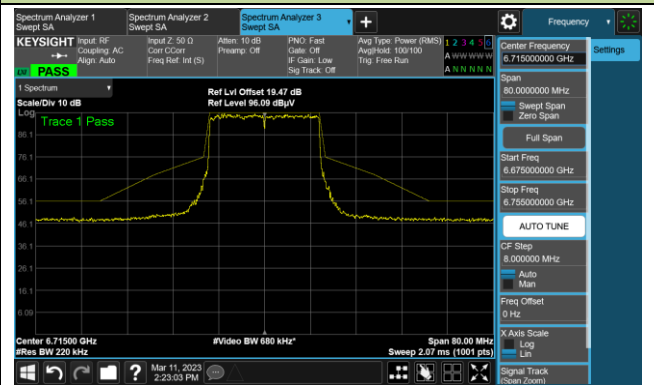

802.11ax-HE20

Channel 97 (6435MHz)

The Reference Level

The Mask Data

Channel 105 (6475MHz)

The Reference Level

The Mask Data

Channel 113 (6515MHz)

The Reference Level

The Mask Data

802.11ax-HE20

Channel 117 (6535MHz)

The Reference Level

The Mask Data

Channel 153 (6715MHz)

The Reference Level

The Mask Data

Channel 181 (6855MHz)

The Reference Level

The Mask Data

802.11ax-HE20

Channel 185 (6875MHz)

The Reference Level

The Mask Data