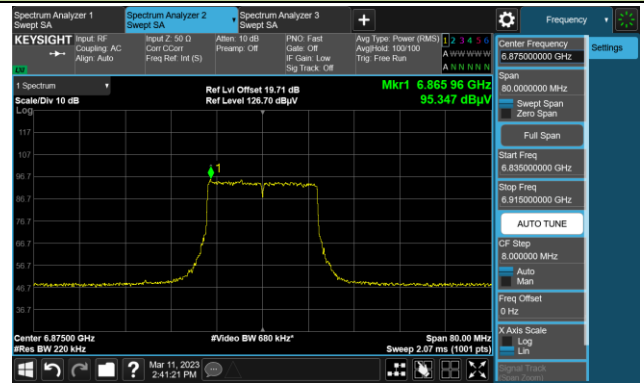

The Mask Data

Channel 181 (6855MHz)

The Reference Level

The Mask Data

802.11ax-HE20

Channel 185 (6875MHz)

The Reference Level

The Mask Data

Channel 189 (6895MHz)

The Reference Level

The Mask Data

Channel 213 (7015MHz)

The Reference Level

The Mask Data

802.11ax-HE40

Channel 3 (5965MHz)