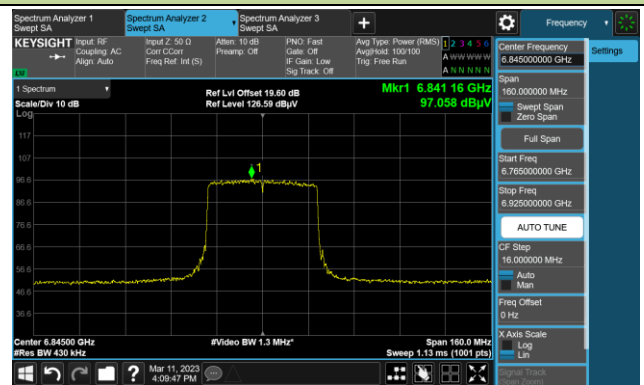

The Reference Level

The Mask Data

802.11ax-HE40

Channel 123 (6565MHz)

The Reference Level

The Mask Data

Channel 147 (6685MHz)

The Reference Level

The Mask Data

Channel 179 (6845MHz)

The Reference Level

The Mask Data

802.11ax-HE40

Channel 187 (6885MHz)

The Reference Level

The Mask Data