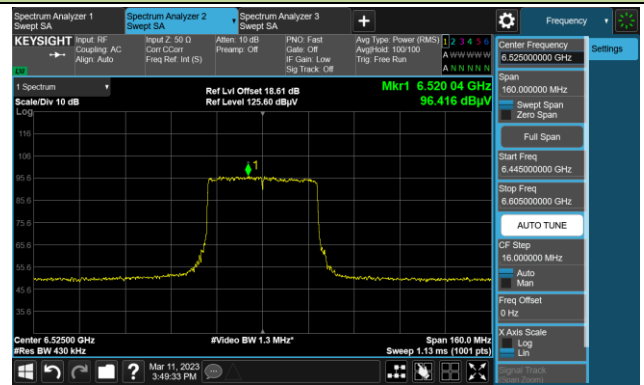

The Reference Level

The Mask Data

Channel 51 (6205MHz)

The Reference Level

The Mask Data

Channel 91 (6405MHz)

The Reference Level

The Mask Data

802.11ax-HE40

Channel 99 (6445MHz)

The Reference Level

The Mask Data

Channel 107 (6485MHz)

The Reference Level

The Mask Data

Channel 115 (6525MHz)

The Reference Level

The Mask Data

802.11ax-HE40

Channel 123 (6565MHz)

The Reference Level

The Mask Data

Channel 147 (6685MHz)

The Reference Level