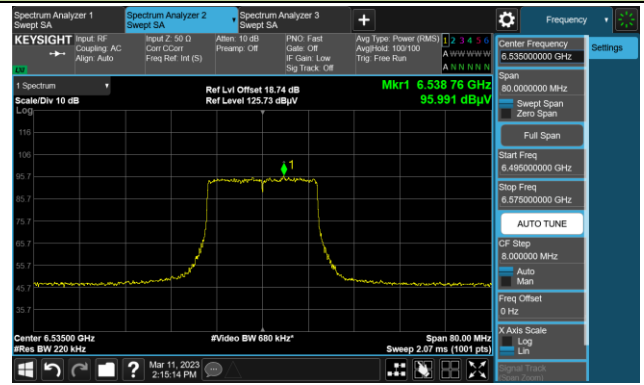

The Reference Level

The Mask Data

802.11ax-HE20

Channel 117 (6535MHz)

The Reference Level

The Mask Data

Channel 153 (6715MHz)

The Reference Level

The Mask Data

Channel 181 (6855MHz)

The Reference Level

The Mask Data

802.11ax-HE20

Channel 185 (6875MHz)

The Reference Level

The Mask Data