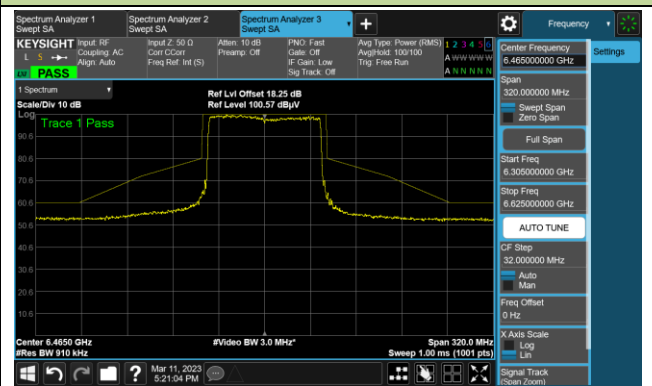

Channel 195 (6925MHz)

The Reference Level

The Mask Data

Channel 211 (7005MHz)

The Reference Level

The Mask Data

802.11ax-HE80

Channel 7 (5985MHz)

The Reference Level

The Mask Data

Channel 55 (6225MHz)

The Reference Level

The Mask Data

Channel 87 (6385MHz)

The Reference Level

The Mask Data

802.11ax-HE80

Channel 103 (6465MHz)

The Reference Level

The Mask Data

Channel 119 (6545MHz)

The Reference Level

The Mask Data

Channel 135 (6625MHz)