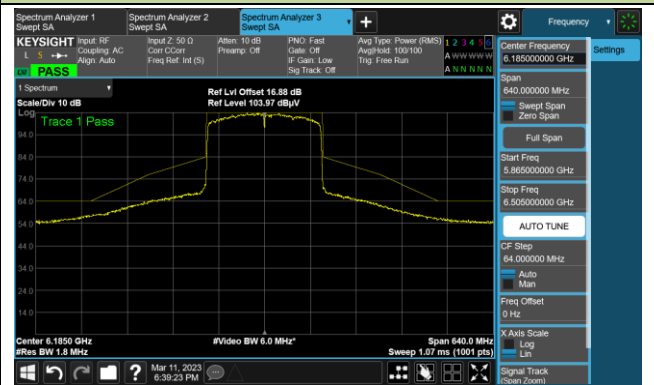

The Reference Level

The Mask Data

802.11ax-HE80

Channel 151 (6705MHz)

The Reference Level

The Mask Data

Channel 183 (6865MHz)

The Reference Level

The Mask Data

Channel 199 (6945MHz)

The Reference Level

The Mask Data

802.11ax-HE160

Channel 15 (6025MHz)

The Reference Level

The Mask Data

Channel 47 (6185MHz)

The Reference Level

The Mask Data

Channel 79 (6345MHz)

The Reference Level

The Mask Data

802.11ax-HE160

Channel 111 (6505MHz)