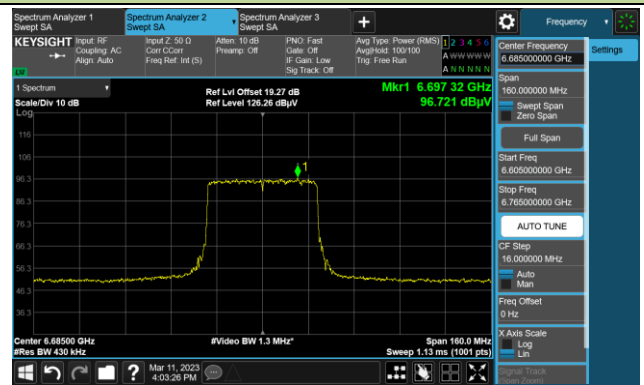

The Reference Level

The Mask Data

802.11ax-HE40

Channel 123 (6565MHz)

The Reference Level

The Mask Data

Channel 147 (6685MHz)

The Reference Level

The Mask Data

Channel 179 (6845MHz)

The Reference Level

The Mask Data

802.11ax-HE40

Channel 187 (6885MHz)

The Reference Level

The Mask Data