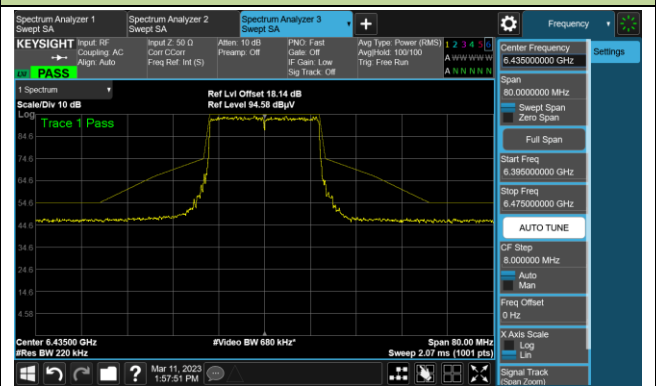

802.11ax-HE20

Channel 97 (6435MHz)

The Reference Level

The Mask Data

Channel 105 (6475MHz)

The Reference Level

The Mask Data

Channel 113 (6515MHz)

The Reference Level

The Mask Data

802.11ax-HE20

Channel 117 (6535MHz)

The Reference Level

The Mask Data

Channel 153 (6715MHz)

The Reference Level

The Mask Data

Channel 181 (6855MHz)

The Reference Level

The Mask Data

802.11ax-HE20

Channel 185 (6875MHz)

The Reference Level

The Mask Data