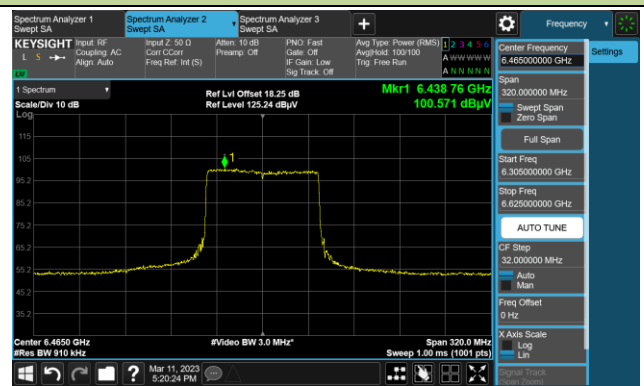

Channel 195 (6925MHz)

The Reference Level

The Mask Data

Channel 211 (7005MHz)

The Reference Level

The Mask Data

802.11ax-HE80

Channel 7 (5985MHz)

The Reference Level

The Mask Data

Channel 55 (6225MHz)

The Reference Level

The Mask Data

Channel 87 (6385MHz)

The Reference Level

The Mask Data

802.11ax-HE80

Channel 103 (6465MHz)

The Reference Level

The Mask Data

Channel 119 (6545MHz)

The Reference Level

The Mask Data

Channel 135 (6625MHz)