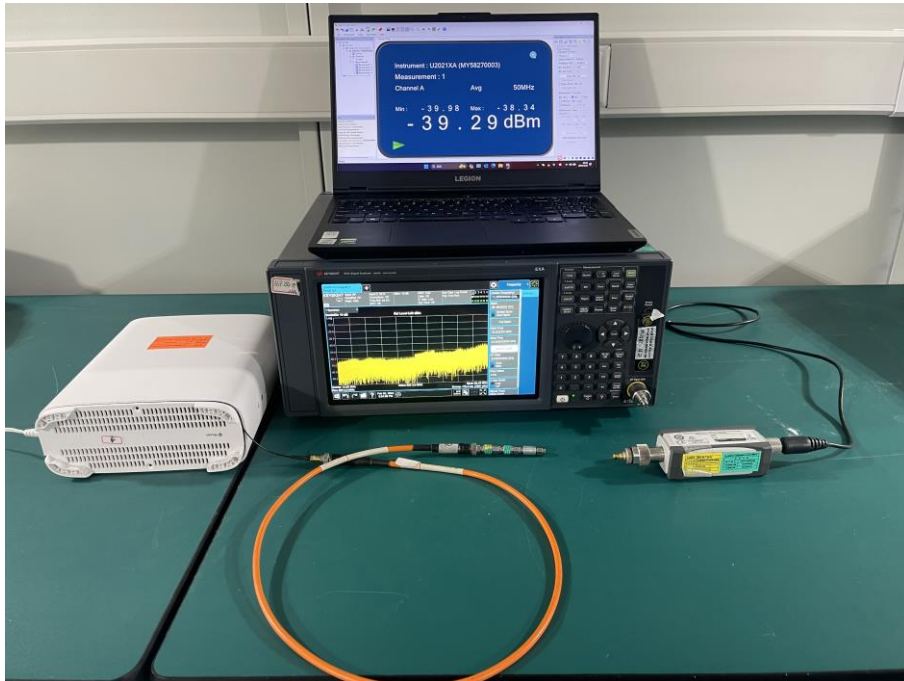

## Test Setup Photo

Description: Front View of Conducted Emission Test Setup for Power Port

Description: Back View of Conducted Emission Test Setup for Power Port

Description: Radiated Spurious Emission Test Setup for Below 30MHz

Description: Radiated Spurious Emission Test Setup for Below 1GHz

Description: Radiated Spurious Emission Test Setup for Above 1GHz

Description: Radiated Spurious Emission Test Setup for Above 18GHz

Description: Conducted Test Setup

Description: DFS Conducted Test Setup