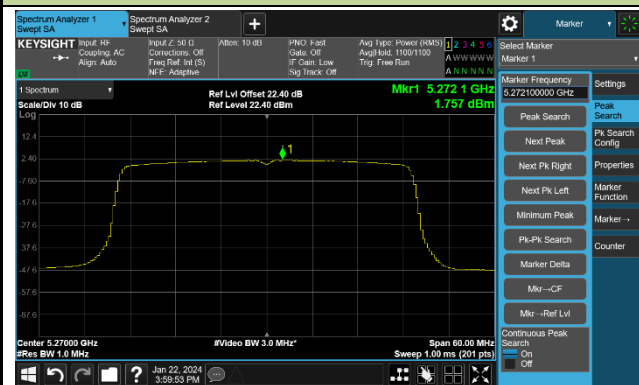

Channel 64 (5320MHz)

Channel 100 (5500MHz)

Channel 116 (5580MHz)

802.11ax-HE20 Power Spectral Density- Ant 1

Channel 140 (5700MHz)

Channel 144(5720MHz)

Channel 149 (5745MHz)

Channel 157 (5785MHz)

Channel 165 (5825MHz)

802.11ax-HE40 Power Spectral Density- Ant 1

Channel 38 (5190MHz)

Channel 46 (5230MHz)

Channel 54 (5270MHz)

Channel 62 (5310MHz)

Channel 102 (5510MHz)

Channel 110 (5550MHz)

Channel 134 (5670MHz)

Channel 142 (5710MHz)