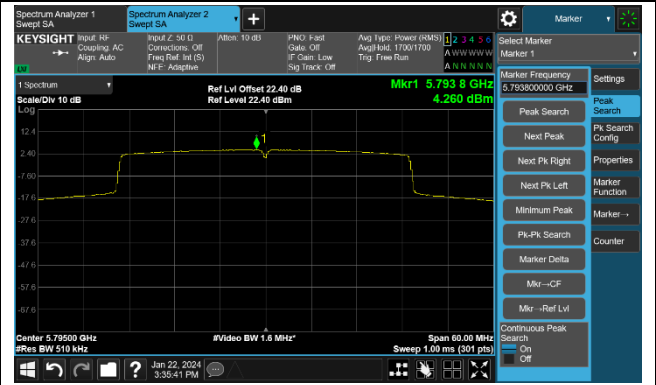

802.11ax-HE40 Power Spectral Density- Ant 0

Channel 38 (5190MHz)

Channel 46 (5230MHz)

Channel 54 (5270MHz)

Channel 62 (5310MHz)

Channel 102 (5510MHz)

Channel 110 (5550MHz)

Channel 134 (5670MHz)

Channel 142 (5710MHz)

802.11ax-HE40 Power Spectral Density- Ant 0

Channel 151 (5755MHz)

Channel 159 (5795MHz)

802.11ax-HE80 Power Spectral Density- Ant 0

Channel 42 (5210MHz)

Channel 58 (5290MHz)

Channel 106 (5530MHz)