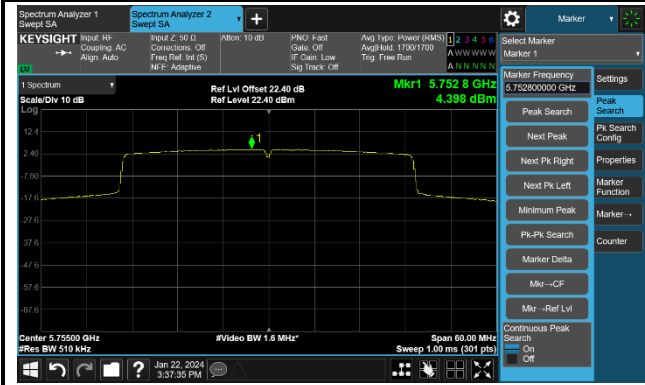

802.11ax-HE40 Power Spectral Density- Ant 0

Channel 151 (5755MHz)

Channel 159 (5795MHz)