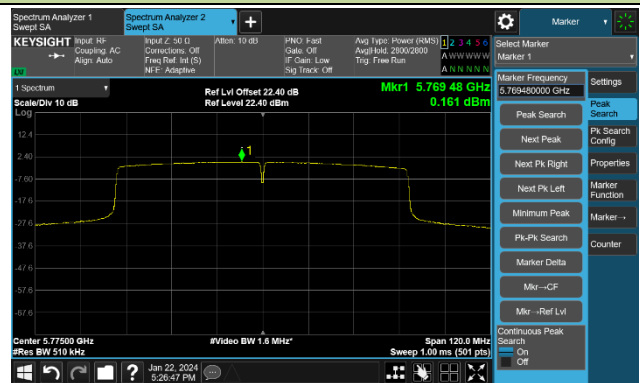

802.11ac-VHT80 Power Spectral Density- Ant 1

Channel 42 (5210MHz)

Channel 58 (5290MHz)

Channel 106 (5530MHz)

Channel 122 (5610MHz)

Channel 138 (5690MHz)

Channel 155 (5775MHz)

802.11ac-VHT160 Power Spectral Density- Ant 1

Channel 50 (5250MHz)

Channel 114 (5570MHz)

802.11ax-HE20 Power Spectral Density- Ant 1

Channel 36 (5180MHz)

Channel 44 (5220MHz)

Channel 48 (5240MHz)

Channel 52 (5260MHz)

Channel 60 (5300MHz)