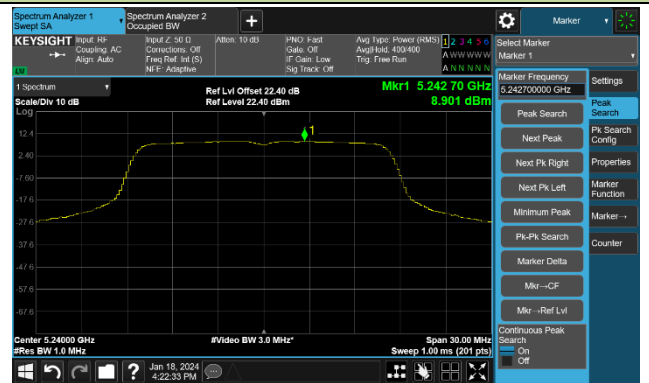

Channel 142 (5710MHz)

802.11ax-HE40 Power Spectral Density- Ant 0

Channel 151 (5755MHz)

Channel 159 (5795MHz)

802.11ax-HE80 Power Spectral Density- Ant 0

Channel 42 (5210MHz)

Channel 58 (5290MHz)

Channel 106 (5530MHz)

Channel 122 (5610MHz)

Channel 138 (5690MHz)

Channel 155 (5775MHz)

802.11ax-HE160 Power Spectral Density- Ant 0

Channel 50 (5250MHz)

Channel 114 (5570MHz)

802.11a Power Spectral Density- Ant 1

Channel 36 (5180MHz)

Channel 44 (5220MHz)

Channel 48 (5240MHz)

Channel 52 (5260MHz)

Channel 60 (5300MHz)

Channel 64 (5320MHz)

Channel 100 (5500MHz)

Channel 116 (5580MHz)

802.11a Power Spectral Density- Ant 1