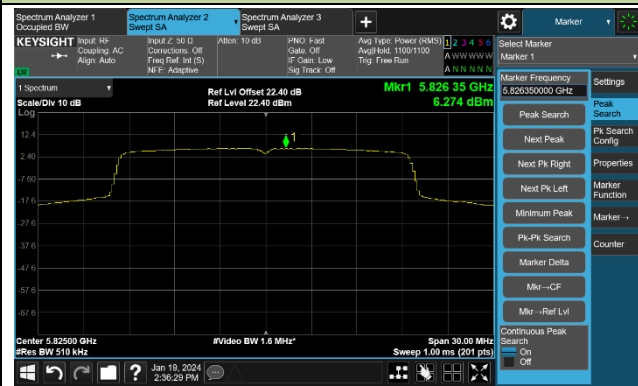

Channel 165 (5825MHz)