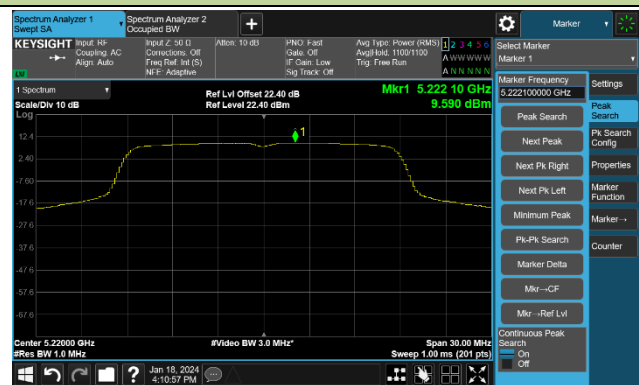

Channel 44 (5220MHz)

Channel 48 (5240MHz)

Channel 52 (5260MHz)

Channel 60 (5300MHz)

Channel 64 (5320MHz)

Channel 100 (5500MHz)

Channel 116 (5580MHz)

802.11a Power Spectral Density- Ant 1

Channel 140 (5700MHz)

Channel 144(5720MHz)

Channel 149 (5745MHz)

Channel 157 (5785MHz)

Channel 165 (5825MHz)

802.11ac-VHT20 Power Spectral Density- Ant 1

Channel 36 (5180MHz)

Channel 44 (5220MHz)

Channel 48 (5240MHz)

Channel 52 (5260MHz)

Channel 60 (5300MHz)

Channel 64 (5320MHz)

Channel 100 (5500MHz)

Channel 116 (5580MHz)

802.11ac-VHT20 Power Spectral Density- Ant 1

Channel 140 (5700MHz)