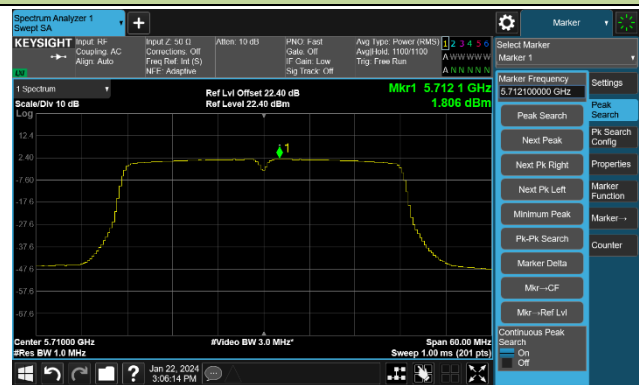

Channel 62 (5310MHz)

Channel 102 (5510MHz)

Channel 110 (5550MHz)

Channel 134 (5670MHz)

Channel 142(5710MHz)

802.11ac-VHT40 Power Spectral Density- Ant 1

Channel 151 (5755MHz)

Channel 159 (5795MHz)

802.11ac-VHT80 Power Spectral Density- Ant 1

Channel 42 (5210MHz)

Channel 58 (5290MHz)

Channel 106 (5530MHz)

Channel 122 (5610MHz)

Channel 138 (5690MHz)

Channel 155 (5775MHz)

802.11ac-VHT160 Power Spectral Density- Ant 1