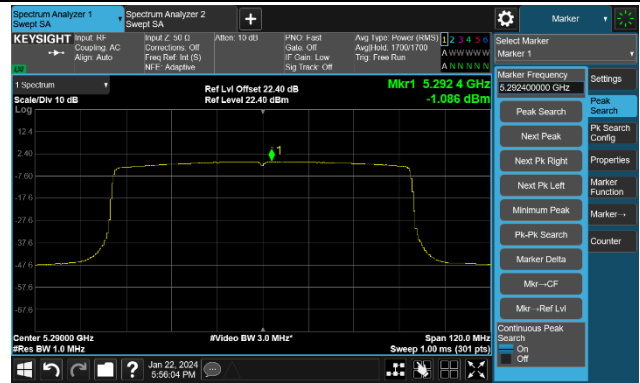

Channel 142 (5710MHz)

802.11ax-HE40 Power Spectral Density- Ant 0

Channel 151 (5755MHz)

Channel 159 (5795MHz)

802.11ax-HE80 Power Spectral Density- Ant 0

Channel 42 (5210MHz)

Channel 58 (5290MHz)

Channel 106 (5530MHz)

Channel 122 (5610MHz)

Channel 138 (5690MHz)

Channel 155 (5775MHz)

802.11ax-HE160 Power Spectral Density- Ant 0

Channel 50 (5250MHz)

Channel 114 (5570MHz)

802.11a Power Spectral Density- Ant 1

Channel 36 (5180MHz)