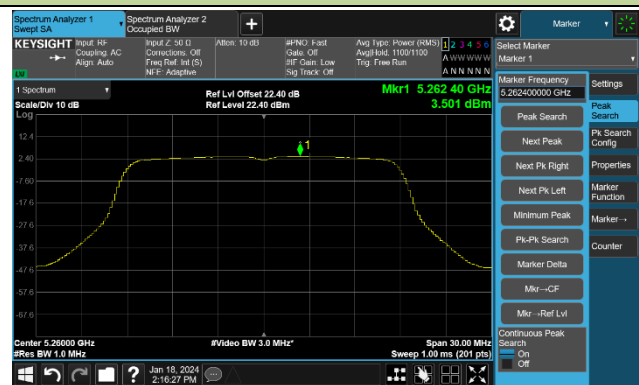

Channel 140 (5700MHz)

Channel 144(5720MHz)

Channel 149 (5745MHz)

Channel 157 (5785MHz)

Channel 165 (5825MHz)

802.11ac-VHT20 Power Spectral Density- Ant 1

Channel 36 (5180MHz)

Channel 44 (5220MHz)

Channel 48 (5240MHz)

Channel 52 (5260MHz)

Channel 60 (5300MHz)

Channel 64 (5320MHz)

Channel 100 (5500MHz)

Channel 116 (5580MHz)

802.11ac-VHT20 Power Spectral Density- Ant 1

Channel 140 (5700MHz)