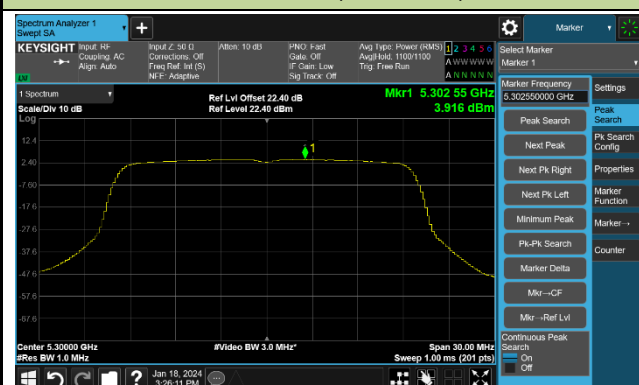

802.11ac-VHT80 Power Spectral Density- Ant 1

Channel 42 (5210MHz)

Channel 58 (5290MHz)

Channel 106 (5530MHz)

Channel 122 (5610MHz)

Channel 138 (5690MHz)

Channel 155 (5775MHz)

802.11ac-VHT160 Power Spectral Density- Ant 1

Channel 50 (5250MHz)

Channel 114 (5570MHz)

802.11ax-HE20 Power Spectral Density- Ant 1

Channel 36 (5180MHz)

Channel 44 (5220MHz)

Channel 48 (5240MHz)

Channel 52 (5260MHz)

Channel 60 (5300MHz)

Channel 64 (5320MHz)

Channel 100 (5500MHz)

Channel 116 (5580MHz)

802.11ax-HE20 Power Spectral Density- Ant 1

Channel 140 (5700MHz)

Channel 144(5720MHz)

Channel 149 (5745MHz)

Channel 157 (5785MHz)