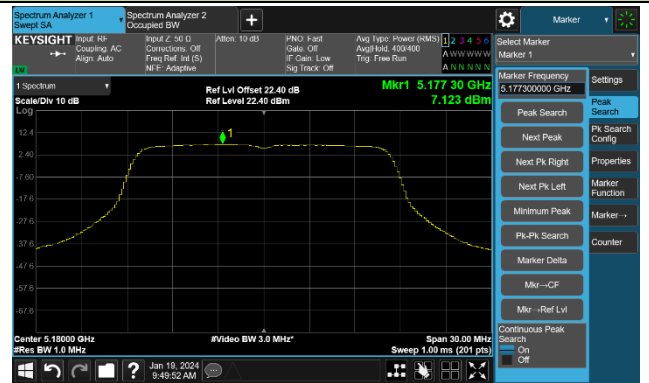

Channel 142 (5710MHz)

802.11ax-HE40 Power Spectral Density- Ant 0

Channel 151 (5755MHz)

Channel 159 (5795MHz)

802.11ax-HE80 Power Spectral Density- Ant 0

Channel 42 (5210MHz)

Channel 58 (5290MHz)

Channel 106 (5530MHz)

Channel 122 (5610MHz)

Channel 138 (5690MHz)

Channel 155 (5775MHz)

802.11ax-HE160 Power Spectral Density- Ant 0

Channel 50 (5250MHz)

Channel 114 (5570MHz)

802.11a Power Spectral Density- Ant 1

Channel 36 (5180MHz)

Channel 44 (5220MHz)

Channel 48 (5240MHz)

Channel 52 (5260MHz)

Channel 60 (5300MHz)

Channel 64 (5320MHz)

Channel 100 (5500MHz)

Channel 116 (5580MHz)

802.11a Power Spectral Density- Ant 1