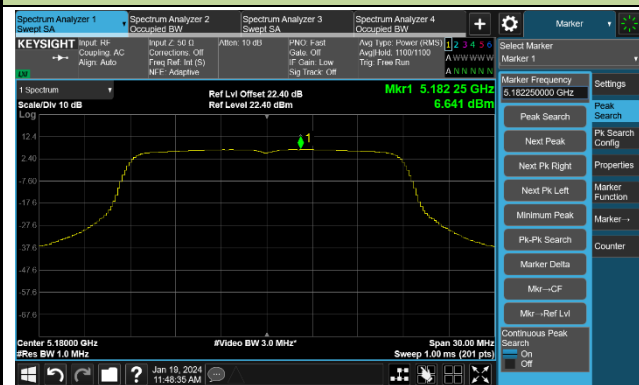

Channel 140 (5700MHz)

Channel 144(5720MHz)

Channel 149 (5745MHz)

Channel 157 (5785MHz)

Channel 165 (5825MHz)

802.11ac-VHT20 Power Spectral Density- Ant 1

Channel 36 (5180MHz)

Channel 44 (5220MHz)

Channel 48 (5240MHz)

Channel 52 (5260MHz)

Channel 60 (5300MHz)

Channel 64 (5320MHz)

Channel 100 (5500MHz)

Channel 116 (5580MHz)

802.11ac-VHT20 Power Spectral Density- Ant 1

Channel 140 (5700MHz)