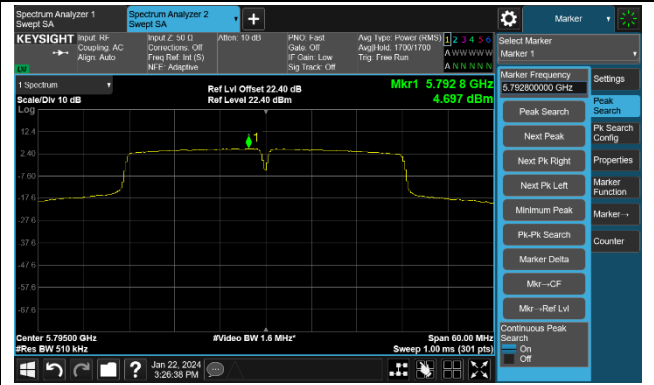

Channel 62 (5310MHz)

Channel 102 (5510MHz)

Channel 110 (5550MHz)

Channel 134 (5670MHz)

Channel 142(5710MHz)

802.11ac-VHT40 Power Spectral Density- Ant 1

Channel 151 (5755MHz)

Channel 159 (5795MHz)

802.11ac-VHT80 Power Spectral Density- Ant 1

Channel 42 (5210MHz)

Channel 58 (5290MHz)

Channel 106 (5530MHz)

Channel 122 (5610MHz)

Channel 138 (5690MHz)

Channel 155 (5775MHz)

802.11ac-VHT160 Power Spectral Density- Ant 1