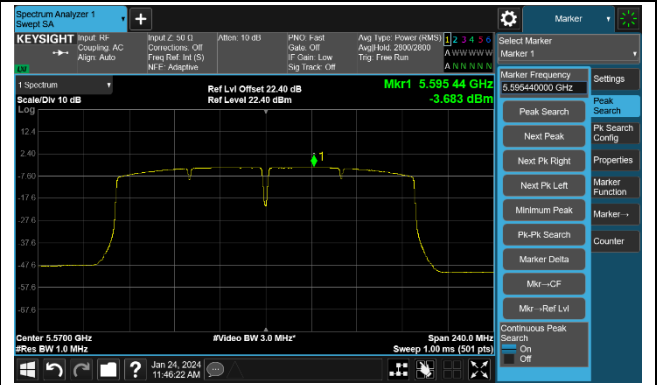

802.11ac-VHT160 Power Spectral Density- Ant 1

Channel 50 (5250MHz)

Channel 114 (5570MHz)