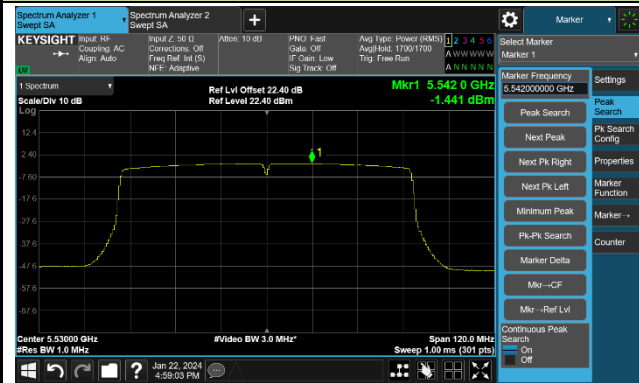

802.11ac-VHT80 Power Spectral Density- Ant 1

Channel 42 (5210MHz)

Channel 58 (5290MHz)

Channel 106 (5530MHz)

Channel 122 (5610MHz)

Channel 138 (5690MHz)

Channel 155 (5775MHz)

802.11ac-VHT160 Power Spectral Density- Ant 1

Channel 50 (5250MHz)

Channel 114 (5570MHz)

802.11ax-HE20 Power Spectral Density- Ant 1

Channel 36 (5180MHz)

Channel 44 (5220MHz)

Channel 48 (5240MHz)

Channel 52 (5260MHz)

Channel 60 (5300MHz)