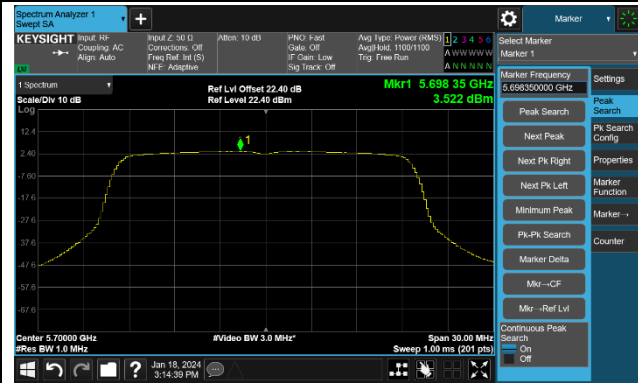

Channel 64 (5320MHz)

Channel 100 (5500MHz)

Channel 116 (5580MHz)

802.11ax-HE20 Power Spectral Density- Ant 1

Channel 140 (5700MHz)

Channel 144(5720MHz)

Channel 149 (5745MHz)

Channel 157 (5785MHz)

Channel 165 (5825MHz)

802.11ax-HE40 Power Spectral Density- Ant 1

Channel 38 (5190MHz)

Channel 46 (5230MHz)

Channel 54 (5270MHz)

Channel 62 (5310MHz)

Channel 102 (5510MHz)

Channel 110 (5550MHz)

Channel 134 (5670MHz)

Channel 142 (5710MHz)