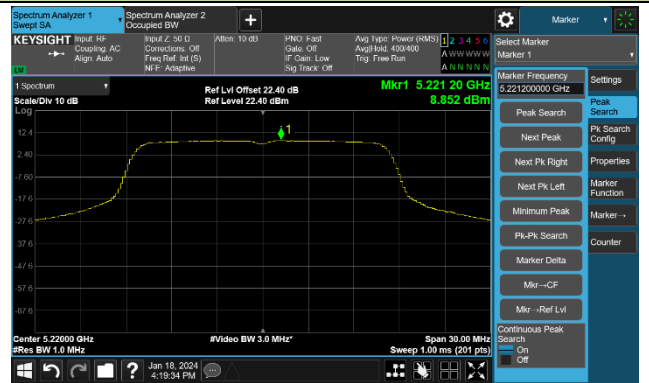

Channel 142 (5710MHz)

802.11ax-HE40 Power Spectral Density- Ant 0

Channel 151 (5755MHz)

Channel 159 (5795MHz)

802.11ax-HE80 Power Spectral Density- Ant 0

Channel 42 (5210MHz)

Channel 58 (5290MHz)

Channel 106 (5530MHz)

Channel 122 (5610MHz)

Channel 138 (5690MHz)

Channel 155 (5775MHz)

802.11ax-HE160 Power Spectral Density- Ant 0

Channel 50 (5250MHz)

Channel 114 (5570MHz)

802.11a Power Spectral Density- Ant 1

Channel 36 (5180MHz)

Channel 44 (5220MHz)

Channel 48 (5240MHz)

Channel 52 (5260MHz)

Channel 60 (5300MHz)

Channel 64 (5320MHz)

Channel 100 (5500MHz)

Channel 116 (5580MHz)

802.11a Power Spectral Density- Ant 1