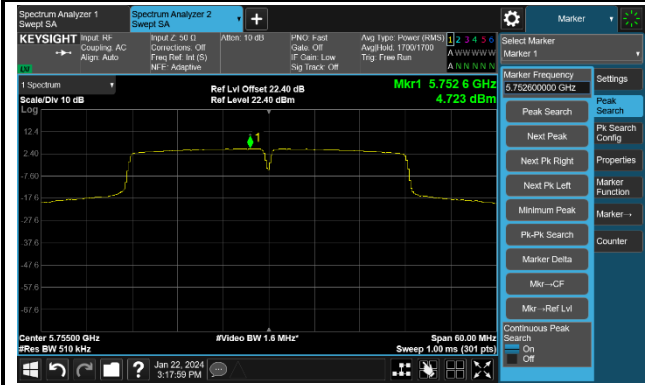

Channel 62 (5310MHz)

Channel 102 (5510MHz)

Channel 110 (5550MHz)

Channel 134 (5670MHz)

Channel 142(5710MHz)

802.11ac-VHT40 Power Spectral Density- Ant 1

Channel 151 (5755MHz)

Channel 159 (5795MHz)

802.11ac-VHT80 Power Spectral Density- Ant 1

Channel 42 (5210MHz)

Channel 58 (5290MHz)

Channel 106 (5530MHz)

Channel 122 (5610MHz)

Channel 138 (5690MHz)

Channel 155 (5775MHz)

802.11ac-VHT160 Power Spectral Density- Ant 1