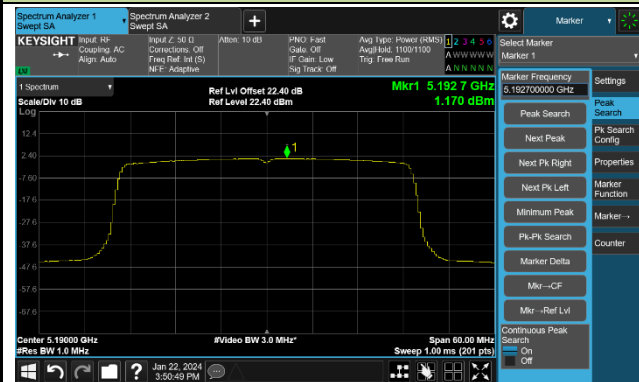

802.11ax-HE40 Power Spectral Density- Ant 1

Channel 38 (5190MHz)