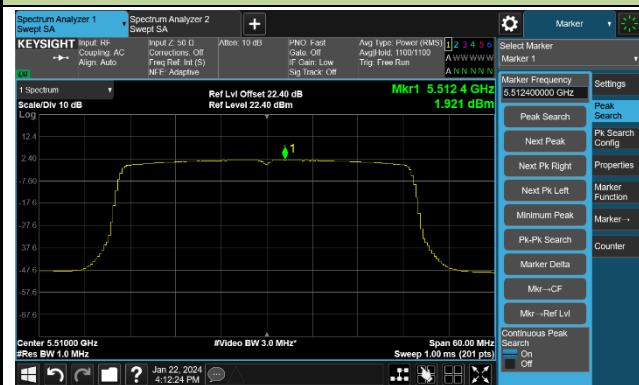

Channel 165 (5825MHz)

802.11ax-HE40 Power Spectral Density- Ant 1

Channel 38 (5190MHz)

Channel 46 (5230MHz)

Channel 54 (5270MHz)

Channel 62 (5310MHz)

Channel 102 (5510MHz)

Channel 110 (5550MHz)

Channel 134 (5670MHz)

Channel 142 (5710MHz)