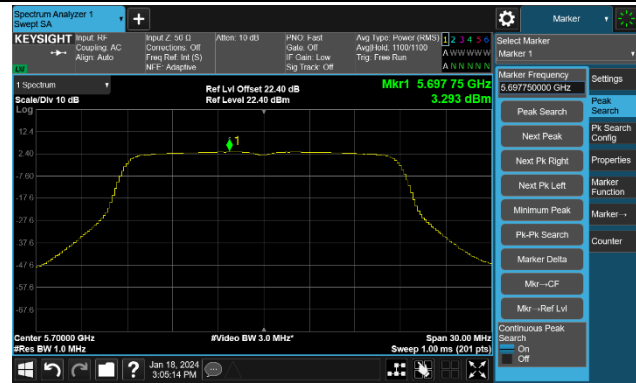

Channel 48 (5240MHz)

Channel 52 (5260MHz)

Channel 60 (5300MHz)

Channel 64 (5320MHz)

Channel 100 (5500MHz)

Channel 116 (5580MHz)

802.11ac-VHT20 Power Spectral Density- Ant 1

Channel 140 (5700MHz)

Channel 144(5720MHz)

Channel 149 (5745MHz)

Channel 157 (5785MHz)

Channel 165 (5825MHz)

802.11ac-VHT40 Power Spectral Density- Ant 1

Channel 38 (5190MHz)

Channel 46 (5230MHz)

Channel 54 (5270MHz)