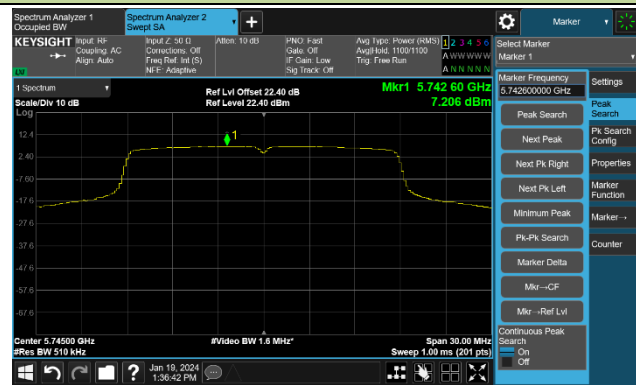

Channel 48 (5240MHz)

Channel 52 (5260MHz)

Channel 60 (5300MHz)

Channel 64 (5320MHz)

Channel 100 (5500MHz)

Channel 116 (5580MHz)

802.11ac-VHT20 Power Spectral Density- Ant 1

Channel 140 (5700MHz)

Channel 144(5720MHz)

Channel 149 (5745MHz)

Channel 157 (5785MHz)

Channel 165 (5825MHz)

802.11ac-VHT40 Power Spectral Density- Ant 1

Channel 38 (5190MHz)

Channel 46 (5230MHz)

Channel 54 (5270MHz)