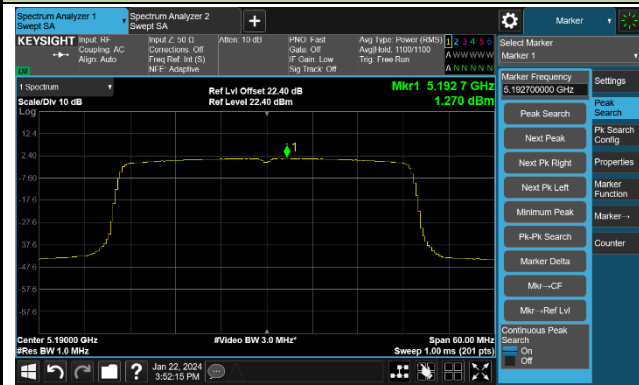

802.11ax-HE40 Power Spectral Density- Ant 0

Channel 38 (5190MHz)

Channel 46 (5230MHz)

Channel 54 (5270MHz)

Channel 62 (5310MHz)

Channel 102 (5510MHz)

Channel 110 (5550MHz)

Channel 134 (5670MHz)

Channel 142 (5710MHz)

802.11ax-HE40 Power Spectral Density- Ant 0

Channel 151 (5755MHz)

Channel 159 (5795MHz)

802.11ax-HE80 Power Spectral Density- Ant 0

Channel 42 (5210MHz)

Channel 58 (5290MHz)

Channel 106 (5530MHz)