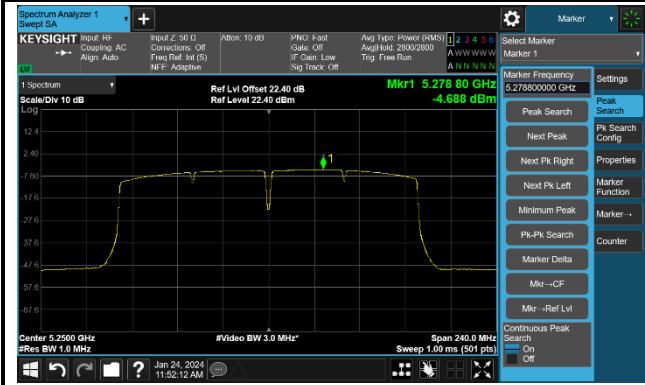

802.11ac-VHT80 Power Spectral Density- Ant 1

Channel 42 (5210MHz)

Channel 58 (5290MHz)

Channel 106 (5530MHz)

Channel 122 (5610MHz)

Channel 138 (5690MHz)

Channel 155 (5775MHz)

802.11ac-VHT160 Power Spectral Density- Ant 1

Channel 50 (5250MHz)

Channel 114 (5570MHz)

802.11ax-HE20 Power Spectral Density- Ant 1

Channel 36 (5180MHz)

Channel 44 (5220MHz)

Channel 48 (5240MHz)

Channel 52 (5260MHz)

Channel 60 (5300MHz)