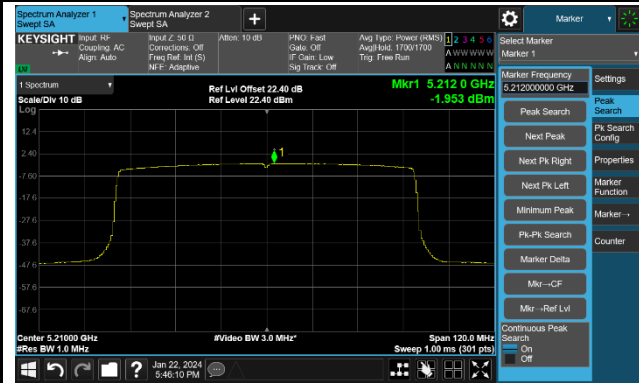

Channel 142 (5710MHz)

802.11ax-HE40 Power Spectral Density- Ant 0

Channel 151 (5755MHz)

Channel 159 (5795MHz)

802.11ax-HE80 Power Spectral Density- Ant 0

Channel 42 (5210MHz)

Channel 58 (5290MHz)

Channel 106 (5530MHz)

Channel 122 (5610MHz)

Channel 138 (5690MHz)

Channel 155 (5775MHz)

802.11ax-HE160 Power Spectral Density- Ant 0

Channel 50 (5250MHz)

Channel 114 (5570MHz)

802.11a Power Spectral Density- Ant 1

Channel 36 (5180MHz)