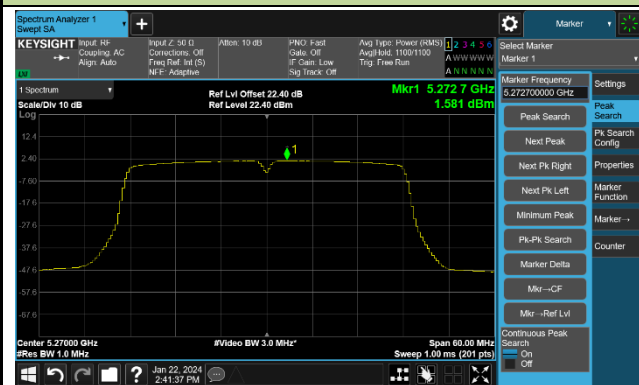

Channel 144(5720MHz)

Channel 149 (5745MHz)

Channel 157 (5785MHz)

Channel 165 (5825MHz)

802.11ac-VHT40 Power Spectral Density- Ant 1

Channel 38 (5190MHz)

Channel 46 (5230MHz)

Channel 54 (5270MHz)

Channel 62 (5310MHz)

Channel 102 (5510MHz)

Channel 110 (5550MHz)

Channel 134 (5670MHz)

Channel 142(5710MHz)

802.11ac-VHT40 Power Spectral Density- Ant 1

Channel 151 (5755MHz)

Channel 159 (5795MHz)