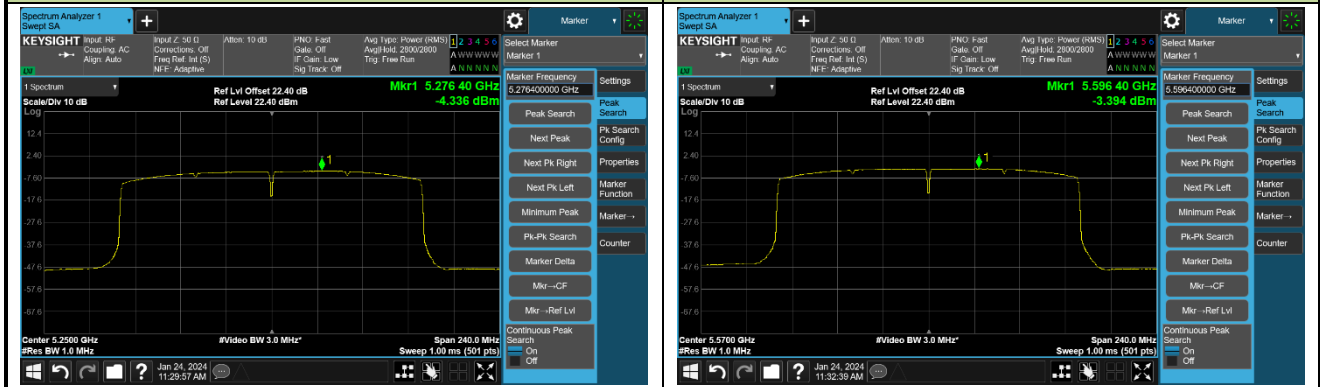

Channel 122 (5610MHz)

Channel 138 (5690MHz)

Channel 155 (5775MHz)

802.11ax-HE160 Power Spectral Density- Ant 0

Channel 50 (5250MHz)

Channel 114 (5570MHz)

802.11a Power Spectral Density- Ant 1

Channel 36 (5180MHz)

Channel 44 (5220MHz)

Channel 48 (5240MHz)

Channel 52 (5260MHz)

Channel 60 (5300MHz)

Channel 64 (5320MHz)

Channel 100 (5500MHz)

Channel 116 (5580MHz)

802.11a Power Spectral Density- Ant 1