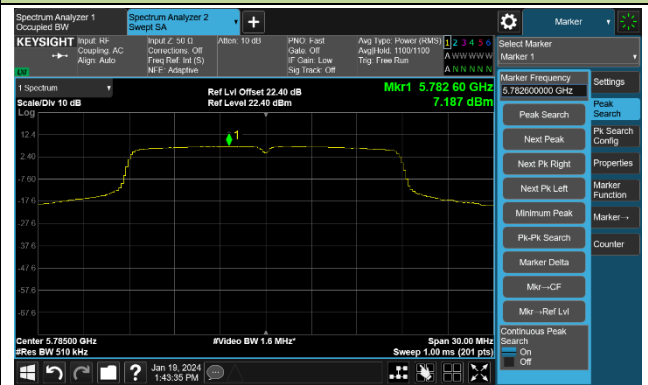

Channel 140 (5700MHz)

Channel 144(5720MHz)

Channel 149 (5745MHz)

Channel 157 (5785MHz)

Channel 165 (5825MHz)

802.11ac-VHT20 Power Spectral Density- Ant 1

Channel 36 (5180MHz)

Channel 44 (5220MHz)

Channel 48 (5240MHz)

Channel 52 (5260MHz)

Channel 60 (5300MHz)

Channel 64 (5320MHz)

Channel 100 (5500MHz)

Channel 116 (5580MHz)

802.11ac-VHT20 Power Spectral Density- Ant 1

Channel 140 (5700MHz)

Channel 144(5720MHz)

Channel 149 (5745MHz)

Channel 157 (5785MHz)

Channel 165 (5825MHz)

802.11ac-VHT40 Power Spectral Density- Ant 1

Channel 38 (5190MHz)

Channel 46 (5230MHz)

Channel 54 (5270MHz)