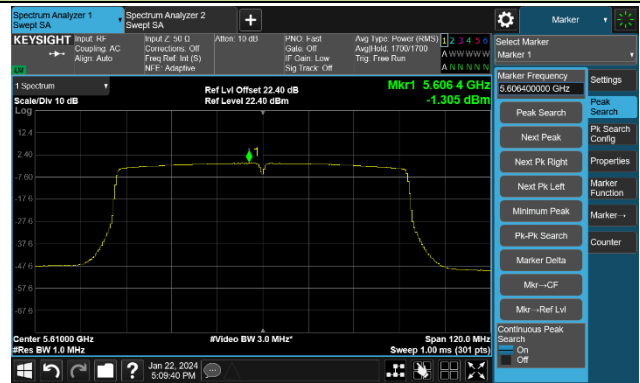

802.11ac-VHT80 Power Spectral Density- Ant 1

Channel 42 (5210MHz)

Channel 58 (5290MHz)

Channel 106 (5530MHz)

Channel 122 (5610MHz)

Channel 138 (5690MHz)

Channel 155 (5775MHz)

802.11ac-VHT160 Power Spectral Density- Ant 1

Channel 50 (5250MHz)

Channel 114 (5570MHz)

802.11ax-HE20 Power Spectral Density- Ant 1

Channel 36 (5180MHz)

Channel 44 (5220MHz)

Channel 48 (5240MHz)

Channel 52 (5260MHz)

Channel 60 (5300MHz)