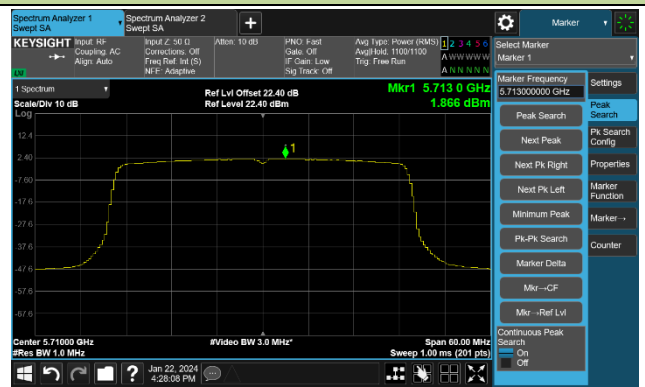

802.11ax-HE40 Power Spectral Density- Ant 0

Channel 38 (5190MHz)

Channel 46 (5230MHz)

Channel 54 (5270MHz)

Channel 62 (5310MHz)

Channel 102 (5510MHz)

Channel 110 (5550MHz)

Channel 134 (5670MHz)

Channel 142 (5710MHz)

802.11ax-HE40 Power Spectral Density- Ant 0

Channel 151 (5755MHz)

Channel 159 (5795MHz)

802.11ax-HE80 Power Spectral Density- Ant 0

Channel 42 (5210MHz)

Channel 58 (5290MHz)

Channel 106 (5530MHz)