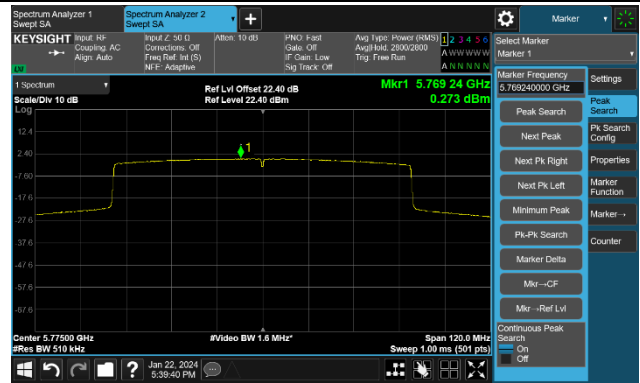

Channel 142 (5710MHz)

802.11ax-HE40 Power Spectral Density- Ant 0

Channel 151 (5755MHz)

Channel 159 (5795MHz)

802.11ax-HE80 Power Spectral Density- Ant 0

Channel 42 (5210MHz)

Channel 58 (5290MHz)

Channel 106 (5530MHz)

Channel 122 (5610MHz)

Channel 138 (5690MHz)

Channel 155 (5775MHz)

802.11ax-HE160 Power Spectral Density- Ant 0

Channel 50 (5250MHz)

Channel 114 (5570MHz)

802.11a Power Spectral Density- Ant 1

Channel 36 (5180MHz)