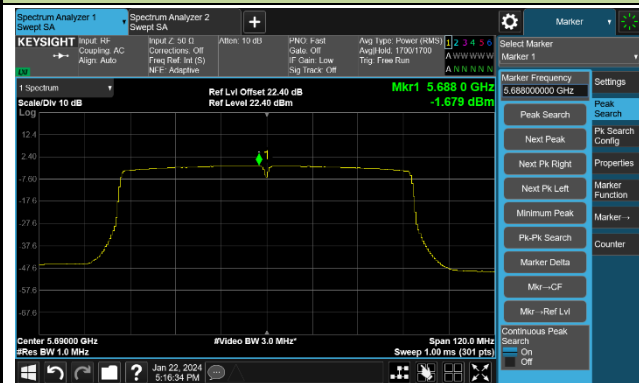

802.11ac-VHT80 Power Spectral Density- Ant 1

Channel 42 (5210MHz)

Channel 58 (5290MHz)

Channel 106 (5530MHz)

Channel 122 (5610MHz)

Channel 138 (5690MHz)

Channel 155 (5775MHz)

802.11ac-VHT160 Power Spectral Density- Ant 1

Channel 50 (5250MHz)

Channel 114 (5570MHz)

802.11ax-HE20 Power Spectral Density- Ant 1

Channel 36 (5180MHz)

Channel 44 (5220MHz)

Channel 48 (5240MHz)

Channel 52 (5260MHz)

Channel 60 (5300MHz)