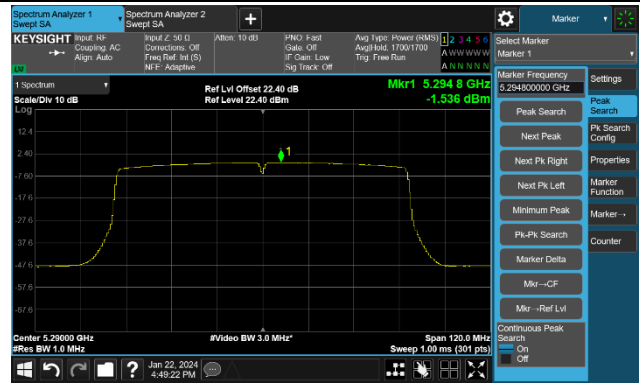

Channel 62 (5310MHz)

Channel 102 (5510MHz)

Channel 110 (5550MHz)

Channel 134 (5670MHz)

Channel 142(5710MHz)

802.11ac-VHT40 Power Spectral Density- Ant 1

Channel 151 (5755MHz)

Channel 159 (5795MHz)

802.11ac-VHT80 Power Spectral Density- Ant 1

Channel 42 (5210MHz)

Channel 58 (5290MHz)

Channel 106 (5530MHz)

Channel 122 (5610MHz)

Channel 138 (5690MHz)

Channel 155 (5775MHz)

802.11ac-VHT160 Power Spectral Density- Ant 1