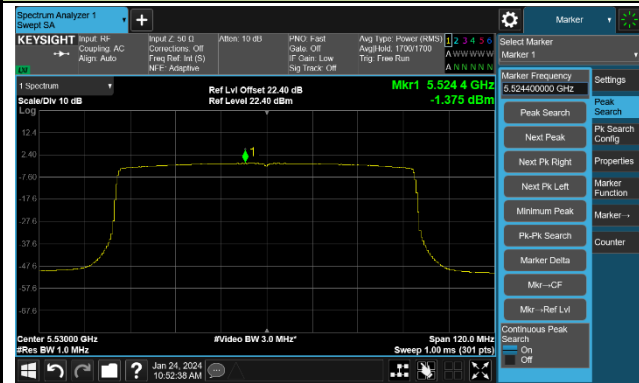

Channel 142 (5710MHz)

802.11ax-HE40 Power Spectral Density- Ant 0

Channel 151 (5755MHz)

Channel 159 (5795MHz)

802.11ax-HE80 Power Spectral Density- Ant 0

Channel 42 (5210MHz)

Channel 58 (5290MHz)

Channel 106 (5530MHz)

Channel 122 (5610MHz)

Channel 138 (5690MHz)

Channel 155 (5775MHz)

802.11ax-HE160 Power Spectral Density- Ant 0

Channel 50 (5250MHz)

Channel 114 (5570MHz)

802.11a Power Spectral Density- Ant 1

Channel 36 (5180MHz)