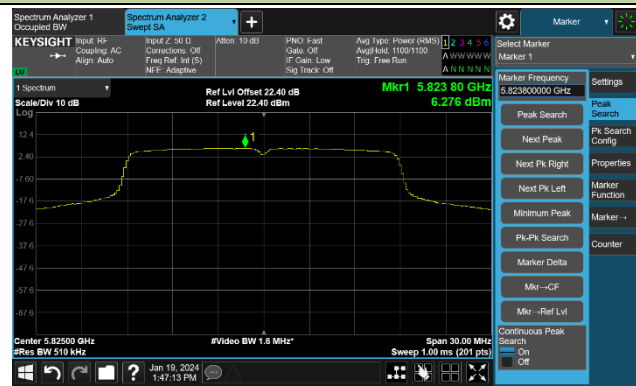

Channel 144(5720MHz)

Channel 149 (5745MHz)

Channel 157 (5785MHz)

Channel 165 (5825MHz)

802.11ac-VHT40 Power Spectral Density- Ant 1

Channel 38 (5190MHz)

Channel 46 (5230MHz)

Channel 54 (5270MHz)

Channel 62 (5310MHz)

Channel 102 (5510MHz)

Channel 110 (5550MHz)

Channel 134 (5670MHz)

Channel 142(5710MHz)

802.11ac-VHT40 Power Spectral Density- Ant 1

Channel 151 (5755MHz)

Channel 159 (5795MHz)