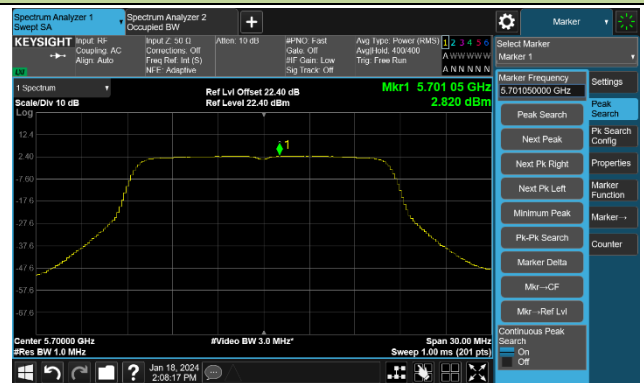

Channel 44 (5220MHz)

Channel 48 (5240MHz)

Channel 52 (5260MHz)

Channel 60 (5300MHz)

Channel 64 (5320MHz)

Channel 100 (5500MHz)

Channel 116 (5580MHz)

802.11a Power Spectral Density- Ant 1

Channel 140 (5700MHz)

Channel 144(5720MHz)

Channel 149 (5745MHz)

Channel 157 (5785MHz)

Channel 165 (5825MHz)

802.11ac-VHT20 Power Spectral Density- Ant 1

Channel 36 (5180MHz)

Channel 44 (5220MHz)