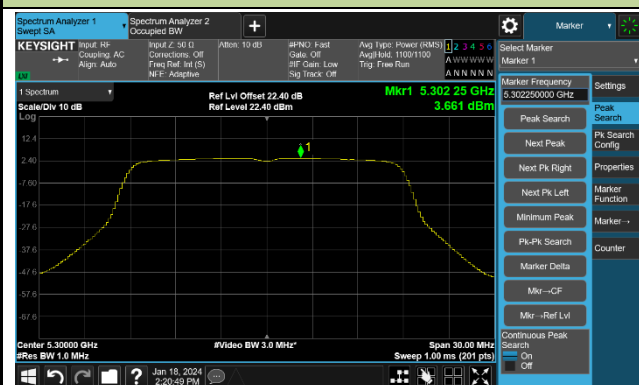

Channel 140 (5700MHz)

Channel 144(5720MHz)

Channel 149 (5745MHz)

Channel 157 (5785MHz)

Channel 165 (5825MHz)

802.11ac-VHT20 Power Spectral Density- Ant 1

Channel 36 (5180MHz)

Channel 44 (5220MHz)

Channel 48 (5240MHz)

Channel 52 (5260MHz)

Channel 60 (5300MHz)

Channel 64 (5320MHz)

Channel 100 (5500MHz)

Channel 116 (5580MHz)

802.11ac-VHT20 Power Spectral Density- Ant 1

Channel 140 (5700MHz)