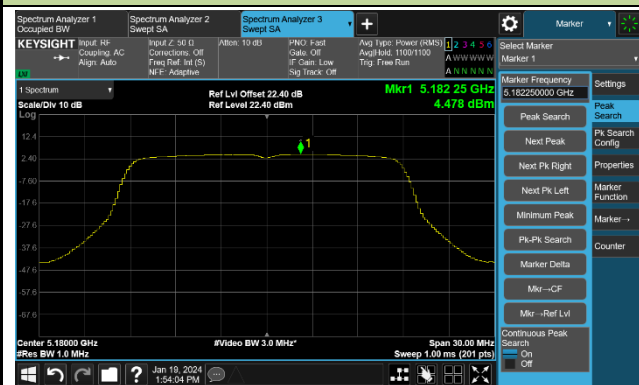

802.11ac-VHT80 Power Spectral Density- Ant 1

Channel 42 (5210MHz)

Channel 58 (5290MHz)

Channel 106 (5530MHz)

Channel 122 (5610MHz)

Channel 138 (5690MHz)

Channel 155 (5775MHz)

802.11ac-VHT160 Power Spectral Density- Ant 1

Channel 50 (5250MHz)

Channel 114 (5570MHz)

802.11ax-HE20 Power Spectral Density- Ant 1

Channel 36 (5180MHz)

Channel 44 (5220MHz)

Channel 48 (5240MHz)

Channel 52 (5260MHz)

Channel 60 (5300MHz)