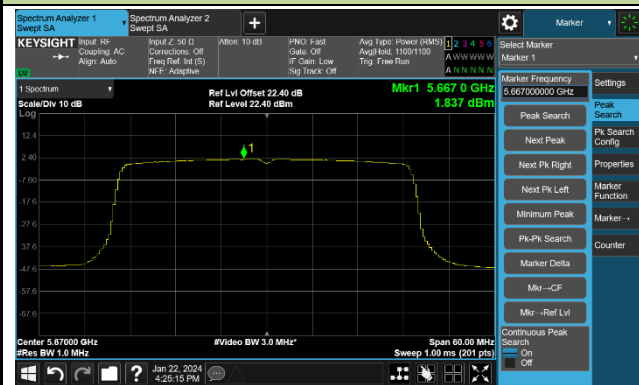

Channel 165 (5825MHz)

802.11ax-HE40 Power Spectral Density- Ant 1

Channel 38 (5190MHz)

Channel 46 (5230MHz)

Channel 54 (5270MHz)

Channel 62 (5310MHz)

Channel 102 (5510MHz)

Channel 110 (5550MHz)

Channel 134 (5670MHz)

Channel 142 (5710MHz)