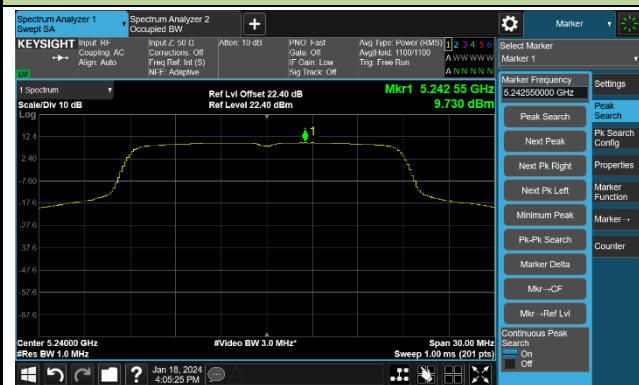

Channel 140 (5700MHz)

Channel 144(5720MHz)

Channel 149 (5745MHz)

Channel 157 (5785MHz)

Channel 165 (5825MHz)

802.11ac-VHT20 Power Spectral Density- Ant 1

Channel 36 (5180MHz)

Channel 44 (5220MHz)

Channel 48 (5240MHz)

Channel 52 (5260MHz)

Channel 60 (5300MHz)

Channel 64 (5320MHz)

Channel 100 (5500MHz)

Channel 116 (5580MHz)

802.11ac-VHT20 Power Spectral Density- Ant 1

Channel 140 (5700MHz)