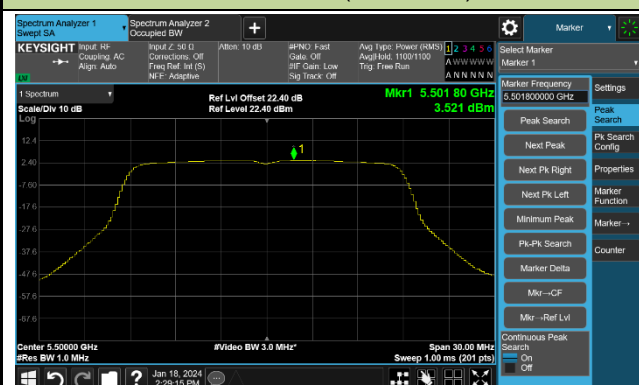

Channel 48 (5240MHz)

Channel 52 (5260MHz)

Channel 60 (5300MHz)

Channel 64 (5320MHz)

Channel 100 (5500MHz)

Channel 116 (5580MHz)

802.11ac-VHT20 Power Spectral Density- Ant 1

Channel 140 (5700MHz)