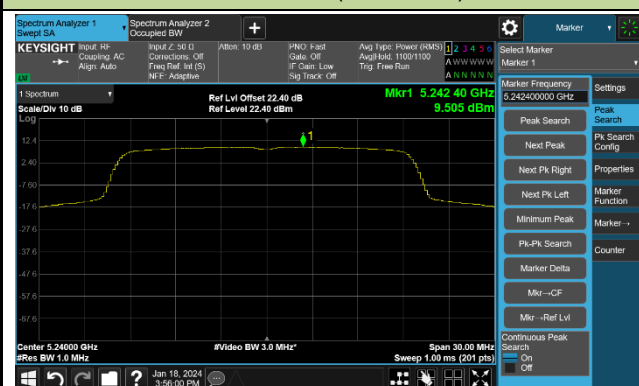

802.11ac-VHT80 Power Spectral Density- Ant 1

Channel 42 (5210MHz)

Channel 58 (5290MHz)

Channel 106 (5530MHz)

Channel 122 (5610MHz)

Channel 138 (5690MHz)

Channel 155 (5775MHz)

802.11ac-VHT160 Power Spectral Density- Ant 1

Channel 50 (5250MHz)

Channel 114 (5570MHz)

802.11ax-HE20 Power Spectral Density- Ant 1

Channel 36 (5180MHz)

Channel 44 (5220MHz)

Channel 48 (5240MHz)

Channel 52 (5260MHz)

Channel 60 (5300MHz)

Channel 64 (5320MHz)

Channel 100 (5500MHz)

Channel 116 (5580MHz)

802.11ax-HE20 Power Spectral Density- Ant 1

Channel 140 (5700MHz)

Channel 144(5720MHz)

Channel 149 (5745MHz)

Channel 157 (5785MHz)