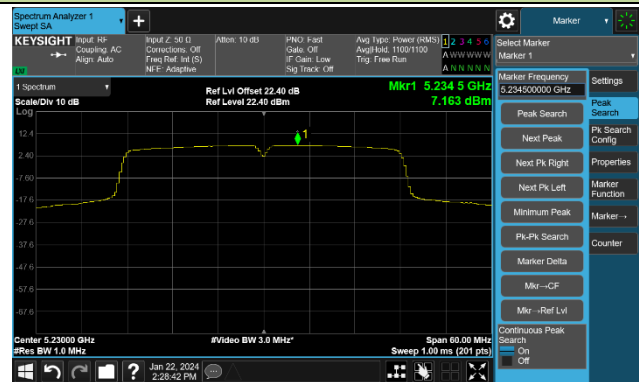

Channel 48 (5240MHz)

Channel 52 (5260MHz)

Channel 60 (5300MHz)

Channel 64 (5320MHz)

Channel 100 (5500MHz)

Channel 116 (5580MHz)

802.11ac-VHT20 Power Spectral Density- Ant 1

Channel 140 (5700MHz)

Channel 144(5720MHz)

Channel 149 (5745MHz)

Channel 157 (5785MHz)

Channel 165 (5825MHz)

802.11ac-VHT40 Power Spectral Density- Ant 1

Channel 38 (5190MHz)

Channel 46 (5230MHz)

Channel 54 (5270MHz)

Channel 62 (5310MHz)

Channel 102 (5510MHz)

Channel 110 (5550MHz)

Channel 134 (5670MHz)

Channel 142(5710MHz)

802.11ac-VHT40 Power Spectral Density- Ant 1

Channel 151 (5755MHz)

Channel 159 (5795MHz)

802.11ac-VHT80 Power Spectral Density- Ant 1

Channel 42 (5210MHz)

Channel 58 (5290MHz)

Channel 106 (5530MHz)

Channel 122 (5610MHz)

Channel 138 (5690MHz)

Channel 155 (5775MHz)

802.11ac-VHT160 Power Spectral Density- Ant 1