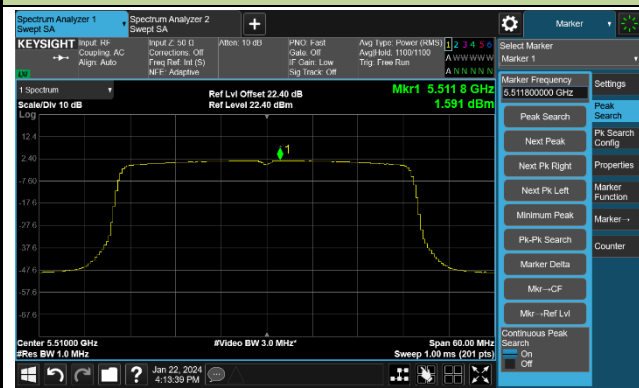

802.11ax-HE40 Power Spectral Density- Ant 0

Channel 38 (5190MHz)

Channel 46 (5230MHz)

Channel 54 (5270MHz)

Channel 62 (5310MHz)

Channel 102 (5510MHz)

Channel 110 (5550MHz)

Channel 134 (5670MHz)

Channel 142 (5710MHz)

802.11ax-HE40 Power Spectral Density- Ant 0

Channel 151 (5755MHz)

Channel 159 (5795MHz)

802.11ax-HE80 Power Spectral Density- Ant 0

Channel 42 (5210MHz)

Channel 58 (5290MHz)

Channel 106 (5530MHz)