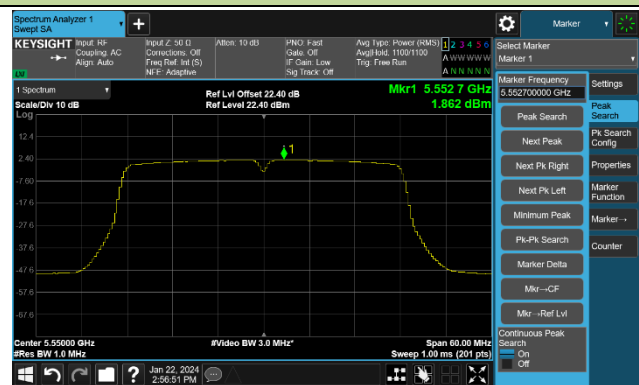

Channel 144(5720MHz)

Channel 149 (5745MHz)

Channel 157 (5785MHz)

Channel 165 (5825MHz)

802.11ac-VHT40 Power Spectral Density- Ant 1

Channel 38 (5190MHz)

Channel 46 (5230MHz)

Channel 54 (5270MHz)

Channel 62 (5310MHz)

Channel 102 (5510MHz)

Channel 110 (5550MHz)

Channel 134 (5670MHz)

Channel 142(5710MHz)

802.11ac-VHT40 Power Spectral Density- Ant 1

Channel 151 (5755MHz)

Channel 159 (5795MHz)