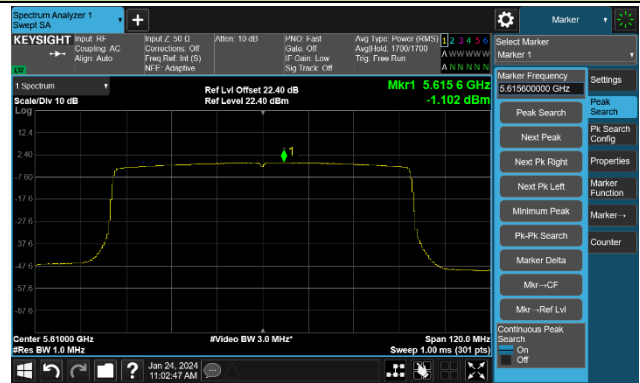

Channel 142 (5710MHz)

802.11ax-HE40 Power Spectral Density- Ant 0

Channel 151 (5755MHz)

Channel 159 (5795MHz)

802.11ax-HE80 Power Spectral Density- Ant 0

Channel 42 (5210MHz)

Channel 58 (5290MHz)

Channel 106 (5530MHz)

Channel 122 (5610MHz)

Channel 138 (5690MHz)

Channel 155 (5775MHz)

802.11ax-HE160 Power Spectral Density- Ant 0

Channel 50 (5250MHz)

Channel 114 (5570MHz)

802.11a Power Spectral Density- Ant 1

Channel 36 (5180MHz)