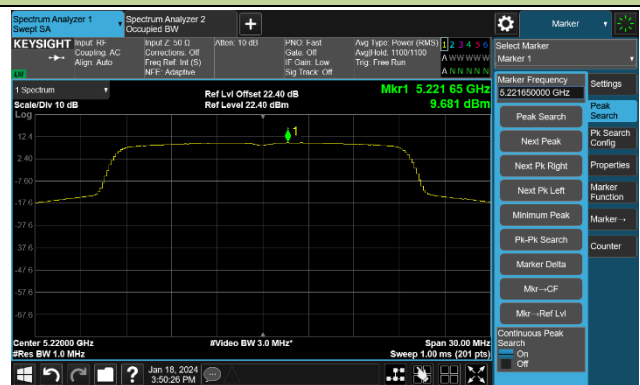

802.11ac-VHT80 Power Spectral Density- Ant 1

Channel 42 (5210MHz)

Channel 58 (5290MHz)

Channel 106 (5530MHz)

Channel 122 (5610MHz)

Channel 138 (5690MHz)

Channel 155 (5775MHz)

802.11ac-VHT160 Power Spectral Density- Ant 1

Channel 50 (5250MHz)

Channel 114 (5570MHz)

802.11ax-HE20 Power Spectral Density- Ant 1

Channel 36 (5180MHz)

Channel 44 (5220MHz)

Channel 48 (5240MHz)

Channel 52 (5260MHz)

Channel 60 (5300MHz)

Channel 64 (5320MHz)

Channel 100 (5500MHz)

Channel 116 (5580MHz)

802.11ax-HE20 Power Spectral Density- Ant 1

Channel 140 (5700MHz)

Channel 144(5720MHz)

Channel 149 (5745MHz)

Channel 157 (5785MHz)