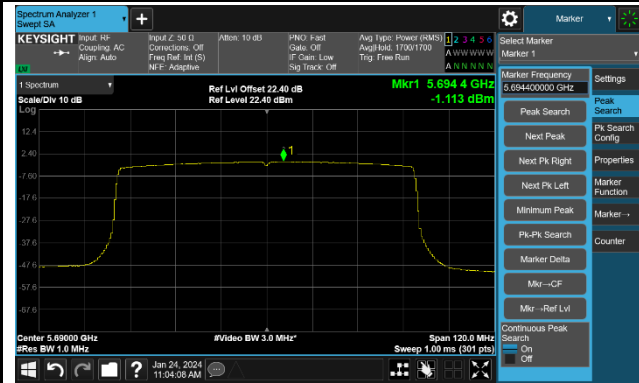

Channel 142 (5710MHz)

802.11ax-HE40 Power Spectral Density- Ant 0

Channel 151 (5755MHz)

Channel 159 (5795MHz)

802.11ax-HE80 Power Spectral Density- Ant 0

Channel 42 (5210MHz)

Channel 58 (5290MHz)

Channel 106 (5530MHz)

Channel 122 (5610MHz)

Channel 138 (5690MHz)

Channel 155 (5775MHz)

802.11ax-HE160 Power Spectral Density- Ant 0

Channel 50 (5250MHz)

Channel 114 (5570MHz)

802.11a Power Spectral Density- Ant 1

Channel 36 (5180MHz)