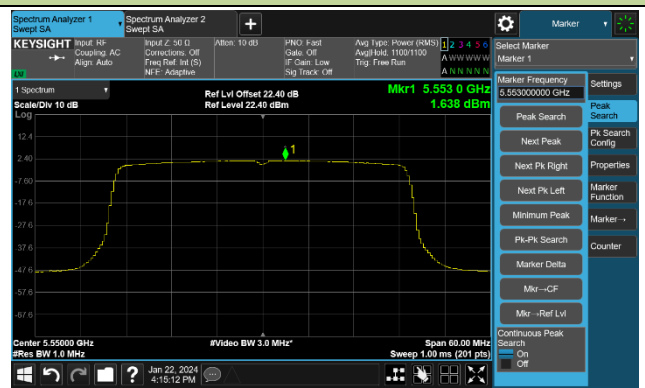

802.11ax-HE40 Power Spectral Density- Ant 0

Channel 38 (5190MHz)

Channel 46 (5230MHz)

Channel 54 (5270MHz)

Channel 62 (5310MHz)

Channel 102 (5510MHz)

Channel 110 (5550MHz)

Channel 134 (5670MHz)

Channel 142 (5710MHz)

802.11ax-HE40 Power Spectral Density- Ant 0

Channel 151 (5755MHz)

Channel 159 (5795MHz)

802.11ax-HE80 Power Spectral Density- Ant 0

Channel 42 (5210MHz)

Channel 58 (5290MHz)

Channel 106 (5530MHz)