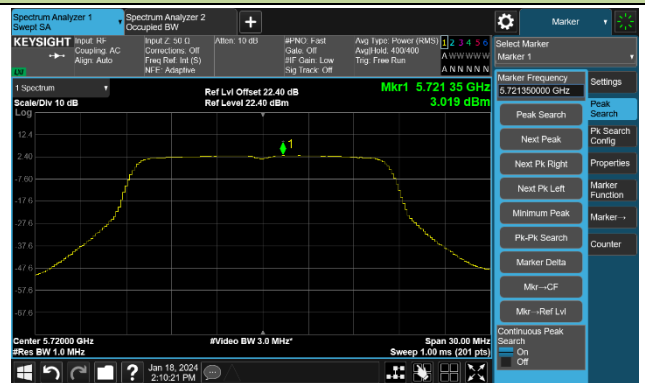

Channel 122 (5610MHz)

Channel 138 (5690MHz)

Channel 155 (5775MHz)

802.11ax-HE160 Power Spectral Density- Ant 0

Channel 50 (5250MHz)

Channel 114 (5570MHz)

802.11a Power Spectral Density- Ant 1

Channel 36 (5180MHz)

Channel 44 (5220MHz)

Channel 48 (5240MHz)

Channel 52 (5260MHz)

Channel 60 (5300MHz)

Channel 64 (5320MHz)

Channel 100 (5500MHz)

Channel 116 (5580MHz)

802.11a Power Spectral Density- Ant 1

Channel 140 (5700MHz)

Channel 144(5720MHz)

Channel 149 (5745MHz)

Channel 157 (5785MHz)

Channel 165 (5825MHz)

802.11ac-VHT20 Power Spectral Density- Ant 1

Channel 36 (5180MHz)

Channel 44 (5220MHz)