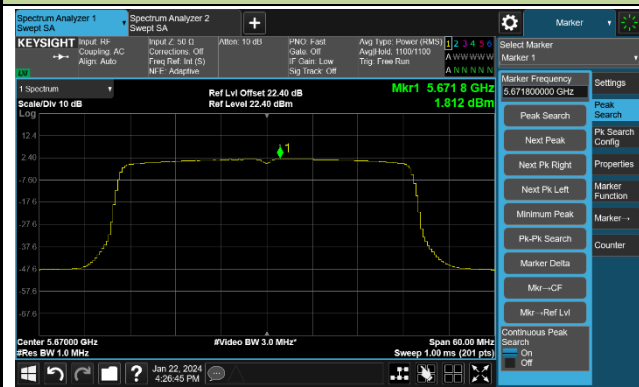

802.11ax-HE40 Power Spectral Density- Ant 0

Channel 38 (5190MHz)

Channel 46 (5230MHz)

Channel 54 (5270MHz)

Channel 62 (5310MHz)

Channel 102 (5510MHz)

Channel 110 (5550MHz)

Channel 134 (5670MHz)