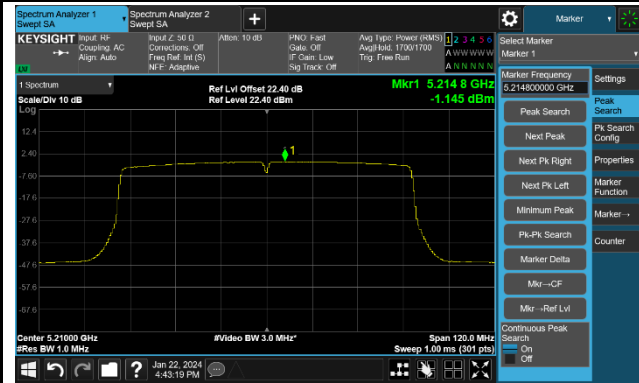

Channel 62 (5310MHz)

Channel 102 (5510MHz)

Channel 110 (5550MHz)

Channel 134 (5670MHz)

Channel 142(5710MHz)

802.11ac-VHT40 Power Spectral Density- Ant 1

Channel 151 (5755MHz)

Channel 159 (5795MHz)

802.11ac-VHT80 Power Spectral Density- Ant 1

Channel 42 (5210MHz)

Channel 58 (5290MHz)

Channel 106 (5530MHz)

Channel 122 (5610MHz)

Channel 138 (5690MHz)

Channel 155 (5775MHz)

802.11ac-VHT160 Power Spectral Density- Ant 1