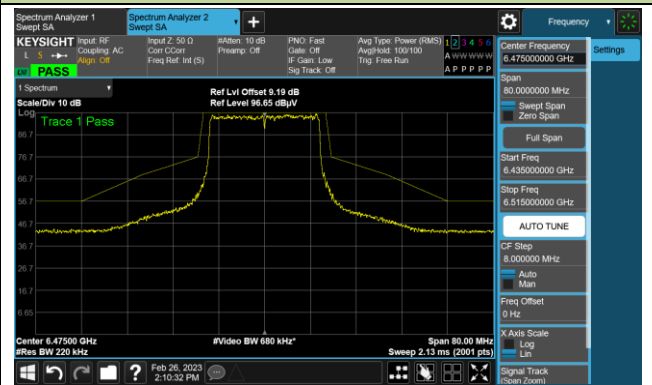

802.11ax-HE20

Channel 97 (6435MHz)

The Reference Level

The Mask Data

Channel 105 (6475MHz)

The Reference Level

The Mask Data

Channel 113 (6515MHz)

The Reference Level

The Mask Data

802.11ax-HE20

Channel 117 (6535MHz)

The Reference Level

The Mask Data

Channel 153 (6715MHz)

The Reference Level

The Mask Data

Channel 181 (6855MHz)

The Reference Level

The Mask Data

802.11ax-HE20

Channel 185 (6875MHz)

The Reference Level

The Mask Data