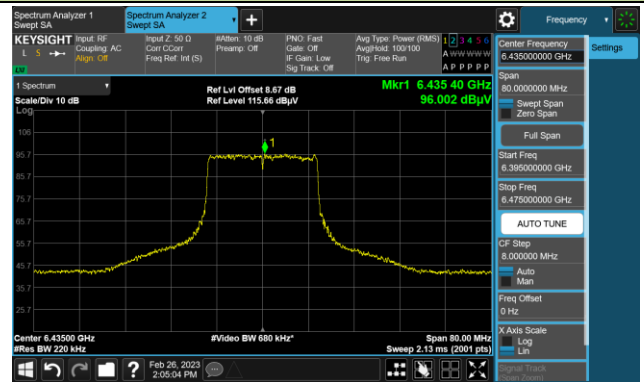

802.11ax-HE20

Channel 97 (6435MHz)

The Reference Level

The Mask Data

Channel 105 (6475MHz)

The Reference Level

The Mask Data

Channel 113 (6515MHz)

The Reference Level

The Mask Data

802.11ax-HE20

Channel 117 (6535MHz)

The Reference Level

The Mask Data

Channel 153 (6715MHz)

The Reference Level