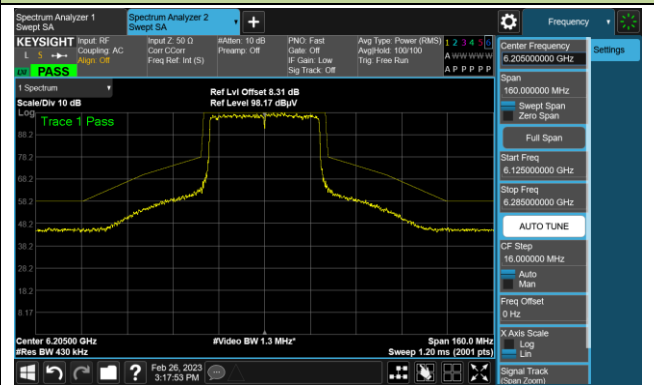

Channel 189 (6895MHz)

The Reference Level

The Mask Data

Channel 213 (7015MHz)

The Reference Level

The Mask Data

802.11ax-HE20

Channel 229 (7095MHz)

The Reference Level

The Mask Data

802.11ax-HE40

Channel 3 (5965MHz)

The Reference Level

The Mask Data

Channel 51 (6205MHz)

The Reference Level

The Mask Data

Channel 91 (6405MHz)

The Reference Level

The Mask Data

802.11ax-HE40

Channel 99 (6445MHz)

The Reference Level

The Mask Data