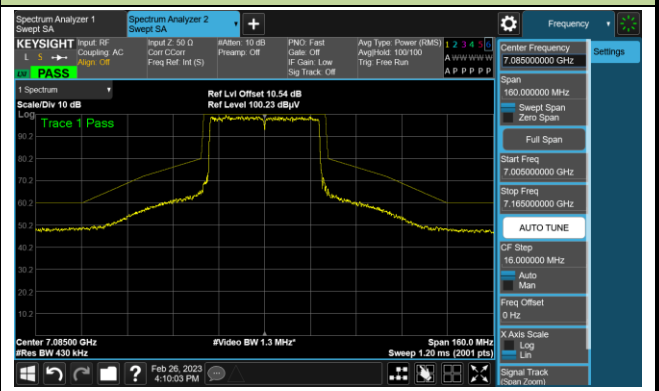

802.11ax-HE40

Channel 187 (6885MHz)

The Reference Level

The Mask Data

Channel 195 (6925MHz)

The Reference Level

The Mask Data

Channel 211 (7005MHz)

The Reference Level

The Mask Data

802.11ax-HE40

Channel 227 (7085MHz)

The Reference Level

The Mask Data

802.11ax-HE80

Channel 7 (5985MHz)

The Reference Level

The Mask Data

Channel 55 (6225MHz)

The Reference Level

The Mask Data

Channel 87 (6385MHz)

The Reference Level

The Mask Data