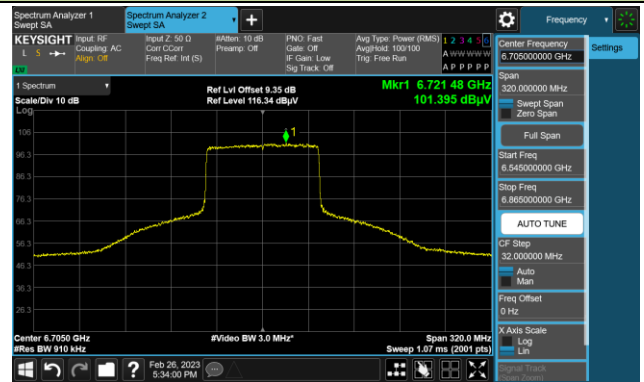

The Reference Level

The Mask Data

802.11ax-HE80

Channel 151 (6705MHz)

The Reference Level

The Mask Data

Channel 183 (6865MHz)

The Reference Level

The Mask Data

Channel 199 (6945MHz)

The Reference Level

The Mask Data

802.11ax-HE160

Channel 15 (6025MHz)

The Reference Level

The Mask Data