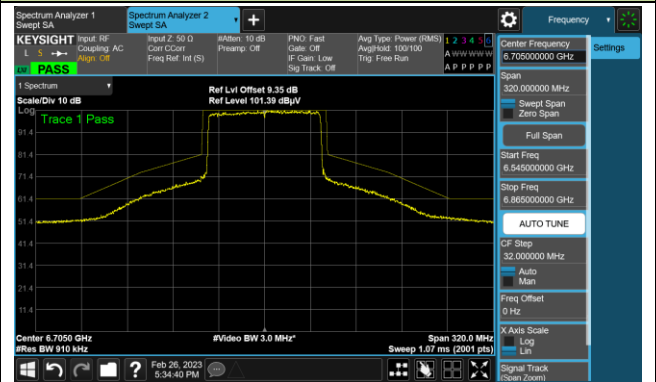

802.11ax-HE80

Channel 103 (6465MHz)

The Reference Level

The Mask Data

Channel 119 (6545MHz)

The Reference Level

The Mask Data

Channel 135 (6625MHz)

The Reference Level

The Mask Data

802.11ax-HE80

Channel 151 (6705MHz)

The Reference Level

The Mask Data

Channel 183 (6865MHz)

The Reference Level

The Mask Data

Channel 199 (6945MHz)

The Reference Level

The Mask Data

802.11ax-HE160

Channel 15 (6025MHz)

The Reference Level

The Mask Data