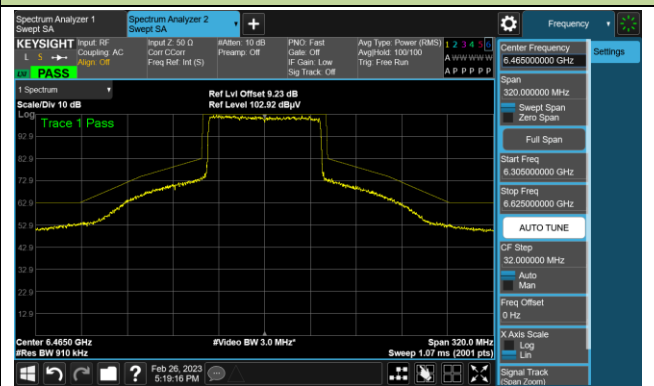

The Reference Level

The Mask Data

802.11ax-HE40

Channel 227 (7085MHz)

The Reference Level

The Mask Data

802.11ax-HE80

Channel 7 (5985MHz)

The Reference Level

The Mask Data

Channel 55 (6225MHz)

The Reference Level

The Mask Data

Channel 87 (6385MHz)

The Reference Level

The Mask Data

802.11ax-HE80

Channel 103 (6465MHz)

The Reference Level

The Mask Data

Channel 119 (6545MHz)

The Reference Level

The Mask Data

Channel 135 (6625MHz)