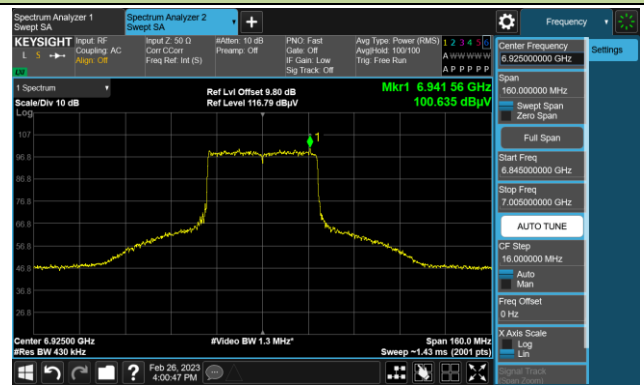

The Reference Level

The Mask Data

Channel 147 (6685MHz)

The Reference Level

The Mask Data

Channel 179 (6845MHz)

The Reference Level

The Mask Data

802.11ax-HE40

Channel 187 (6885MHz)

The Reference Level

The Mask Data

Channel 195 (6925MHz)

The Reference Level

The Mask Data

Channel 211 (7005MHz)

The Reference Level

The Mask Data

802.11ax-HE40

Channel 227 (7085MHz)

The Reference Level

The Mask Data

802.11ax-HE80

Channel 7 (5985MHz)