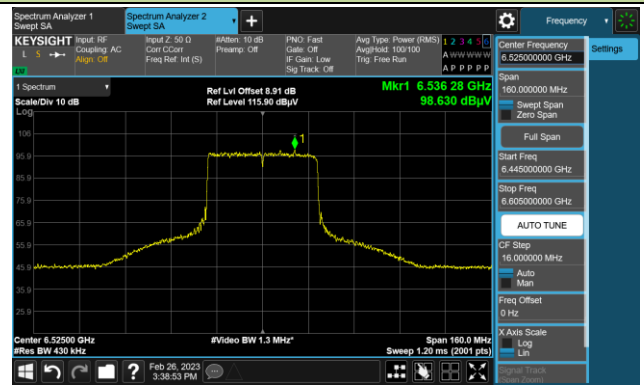

Channel 107 (6485MHz)

The Reference Level

The Mask Data

Channel 115 (6525MHz)

The Reference Level

The Mask Data

802.11ax-HE40

Channel 123 (6565MHz)

The Reference Level

The Mask Data

Channel 147 (6685MHz)

The Reference Level

The Mask Data

Channel 179 (6845MHz)

The Reference Level

The Mask Data