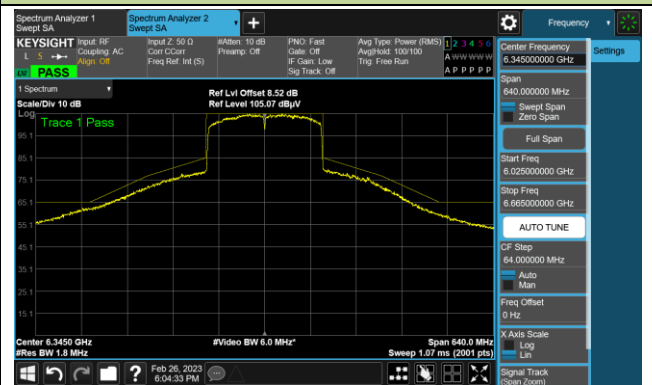

The Mask Data

Channel 199 (6945MHz)

The Reference Level

The Mask Data

802.11ax-HE160

Channel 15 (6025MHz)

The Reference Level

The Mask Data

Channel 47 (6185MHz)

The Reference Level

The Mask Data

Channel 79 (6345MHz)

The Reference Level

The Mask Data

802.11ax-HE160

Channel 111 (6505MHz)

The Reference Level

The Mask Data

Channel 143 (6665MHz)

The Reference Level

The Mask Data

Channel 175 (6825MHz)

The Reference Level

The Mask Data

802.11ax-HE160

Channel 207 (6985MHz)

The Reference Level

The Mask Data