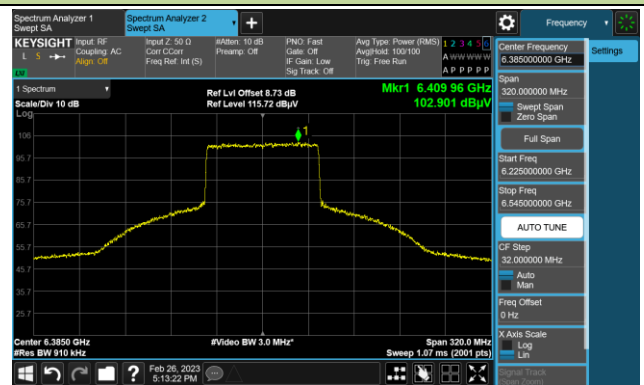

The Reference Level

The Mask Data

802.11ax-HE40

Channel 227 (7085MHz)

The Reference Level

The Mask Data

802.11ax-HE80

Channel 7 (5985MHz)

The Reference Level

The Mask Data

Channel 55 (6225MHz)

The Reference Level

The Mask Data

Channel 87 (6385MHz)

The Reference Level

The Mask Data

802.11ax-HE80

Channel 103 (6465MHz)

The Reference Level

The Mask Data

Channel 119 (6545MHz)

The Reference Level

The Mask Data

Channel 135 (6625MHz)