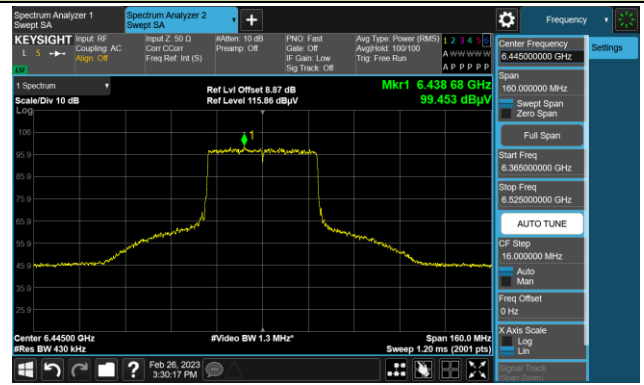

The Mask Data

Channel 91 (6405MHz)

The Reference Level

The Mask Data

802.11ax-HE40

Channel 99 (6445MHz)

The Reference Level

The Mask Data

Channel 107 (6485MHz)

The Reference Level

The Mask Data

Channel 115 (6525MHz)

The Reference Level

The Mask Data

802.11ax-HE40

Channel 123 (6565MHz)

The Reference Level

The Mask Data

Channel 147 (6685MHz)

The Reference Level

The Mask Data

Channel 179 (6845MHz)

The Reference Level

The Mask Data