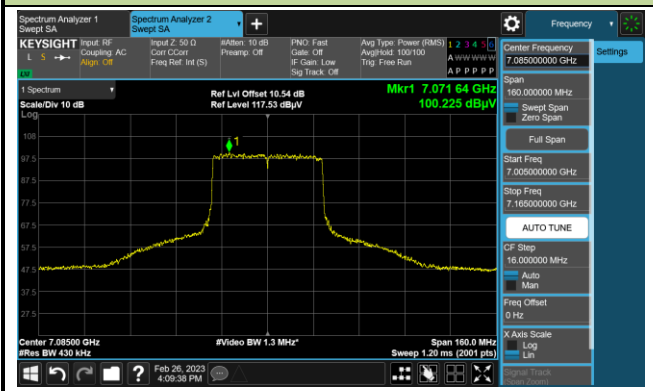

802.11ax-HE40

Channel 187 (6885MHz)

The Reference Level

The Mask Data

Channel 195 (6925MHz)

The Reference Level

The Mask Data

Channel 211 (7005MHz)

The Reference Level

The Mask Data

802.11ax-HE40

Channel 227 (7085MHz)

The Reference Level

The Mask Data

802.11ax-HE80

Channel 7 (5985MHz)

The Reference Level

The Mask Data

Channel 55 (6225MHz)

The Reference Level

The Mask Data

Channel 87 (6385MHz)

The Reference Level

The Mask Data