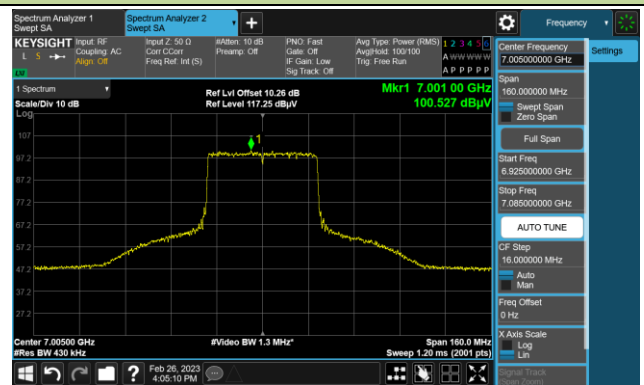

The Reference Level

The Mask Data

Channel 147 (6685MHz)

The Reference Level

The Mask Data

Channel 179 (6845MHz)

The Reference Level

The Mask Data

802.11ax-HE40

Channel 187 (6885MHz)

The Reference Level

The Mask Data

Channel 195 (6925MHz)

The Reference Level

The Mask Data

Channel 211 (7005MHz)

The Reference Level

The Mask Data

802.11ax-HE40

Channel 227 (7085MHz)

The Reference Level

The Mask Data

802.11ax-HE80

Channel 7 (5985MHz)