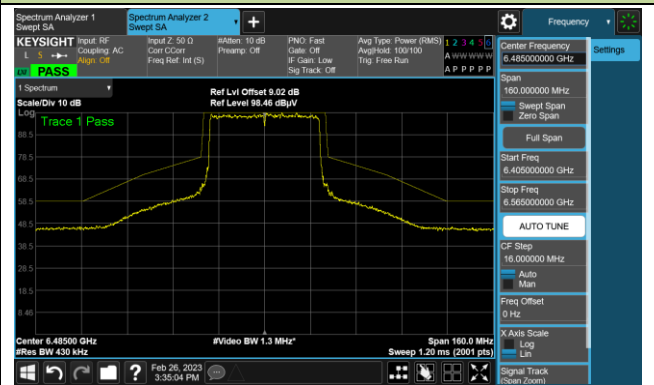

The Reference Level

The Mask Data

802.11ax-HE40

Channel 3 (5965MHz)

The Reference Level

The Mask Data

Channel 51 (6205MHz)

The Reference Level

The Mask Data

Channel 91 (6405MHz)

The Reference Level

The Mask Data

802.11ax-HE40

Channel 99 (6445MHz)

The Reference Level

The Mask Data

Channel 107 (6485MHz)

The Reference Level

The Mask Data

Channel 115 (6525MHz)

The Reference Level

The Mask Data

802.11ax-HE40

Channel 123 (6565MHz)

The Reference Level

The Mask Data

Channel 147 (6685MHz)

The Reference Level

The Mask Data

Channel 179 (6845MHz)

The Reference Level

The Mask Data