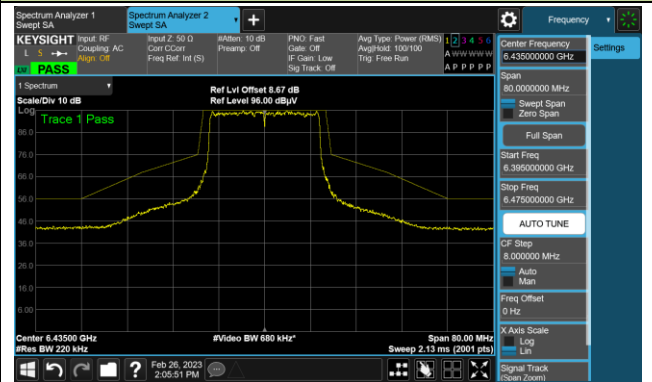

802.11ax-HE20

Channel 97 (6435MHz)

The Reference Level

The Mask Data

Channel 105 (6475MHz)

The Reference Level

The Mask Data

Channel 113 (6515MHz)

The Reference Level

The Mask Data

802.11ax-HE20

Channel 117 (6535MHz)

The Reference Level

The Mask Data

Channel 153 (6715MHz)

The Reference Level

The Mask Data

Channel 181 (6855MHz)

The Reference Level

The Mask Data

802.11ax-HE20

Channel 185 (6875MHz)

The Reference Level

The Mask Data