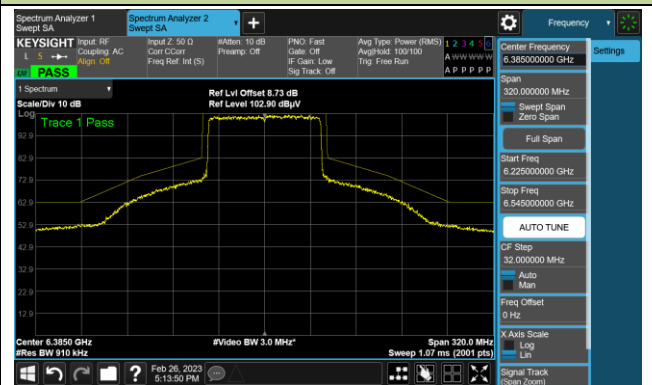

The Reference Level

The Mask Data

802.11ax-HE40

Channel 227 (7085MHz)

The Reference Level

The Mask Data

802.11ax-HE80

Channel 7 (5985MHz)

The Reference Level

The Mask Data

Channel 55 (6225MHz)

The Reference Level

The Mask Data

Channel 87 (6385MHz)

The Reference Level

The Mask Data

802.11ax-HE80

Channel 103 (6465MHz)

The Reference Level

The Mask Data

Channel 119 (6545MHz)

The Reference Level

The Mask Data

Channel 135 (6625MHz)