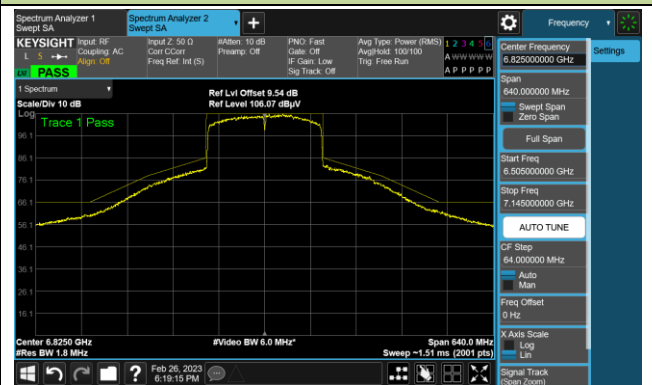

Channel 47 (6185MHz)

The Reference Level

The Mask Data

Channel 79 (6345MHz)

The Reference Level

The Mask Data

802.11ax-HE160

Channel 111 (6505MHz)

The Reference Level

The Mask Data

Channel 143 (6665MHz)

The Reference Level

The Mask Data

Channel 175 (6825MHz)

The Reference Level

The Mask Data

802.11ax-HE160

Channel 207 (6985MHz)

The Reference Level

The Mask Data