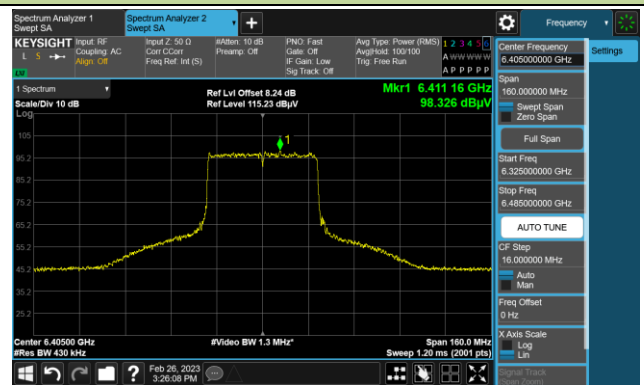

Channel 189 (6895MHz)

The Reference Level

The Mask Data

Channel 213 (7015MHz)

The Reference Level

The Mask Data

802.11ax-HE20

Channel 229 (7095MHz)

The Reference Level

The Mask Data

802.11ax-HE40

Channel 3 (5965MHz)

The Reference Level

The Mask Data

Channel 51 (6205MHz)

The Reference Level

The Mask Data

Channel 91 (6405MHz)

The Reference Level

The Mask Data

802.11ax-HE40

Channel 99 (6445MHz)

The Reference Level

The Mask Data