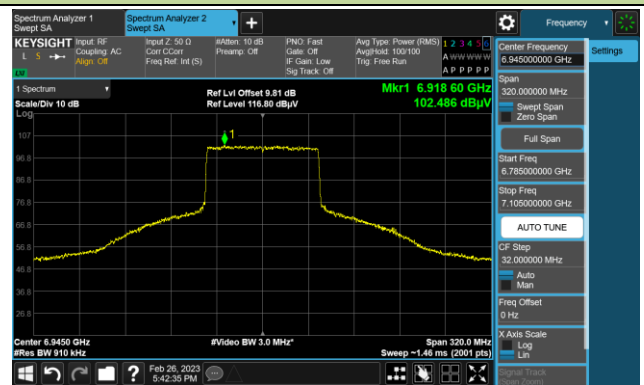

The Reference Level

The Mask Data

802.11ax-HE80

Channel 151 (6705MHz)

The Reference Level

The Mask Data

Channel 183 (6865MHz)

The Reference Level

The Mask Data

Channel 199 (6945MHz)

The Reference Level

The Mask Data

802.11ax-HE160

Channel 15 (6025MHz)

The Reference Level

The Mask Data