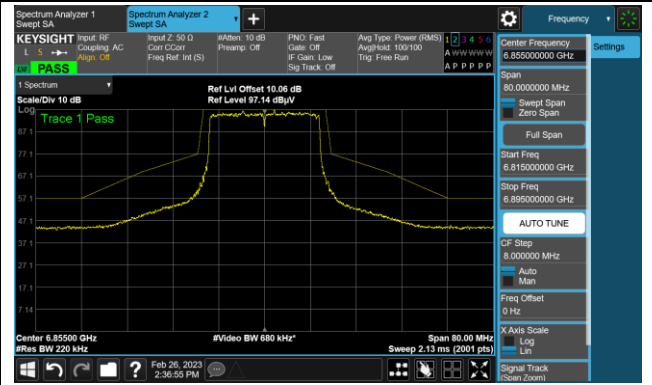

The Reference Level

The Mask Data

802.11ax-HE20

Channel 117 (6535MHz)

The Reference Level

The Mask Data

Channel 153 (6715MHz)

The Reference Level

The Mask Data

Channel 181 (6855MHz)

The Reference Level

The Mask Data

802.11ax-HE20

Channel 185 (6875MHz)

The Reference Level

The Mask Data

Channel 189 (6895MHz)

The Reference Level

The Mask Data

Channel 213 (7015MHz)

The Reference Level

The Mask Data

802.11ax-HE20

Channel 229 (7095MHz)