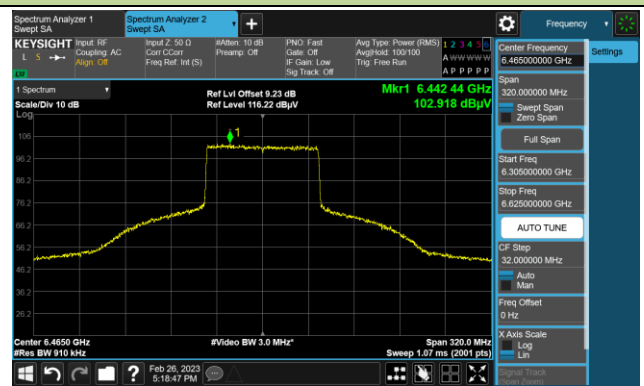

The Reference Level

The Mask Data

802.11ax-HE40

Channel 227 (7085MHz)

The Reference Level

The Mask Data

802.11ax-HE80

Channel 7 (5985MHz)

The Reference Level

The Mask Data

Channel 55 (6225MHz)

The Reference Level

The Mask Data

Channel 87 (6385MHz)

The Reference Level

The Mask Data

802.11ax-HE80

Channel 103 (6465MHz)

The Reference Level

The Mask Data

Channel 119 (6545MHz)

The Reference Level

The Mask Data

Channel 135 (6625MHz)