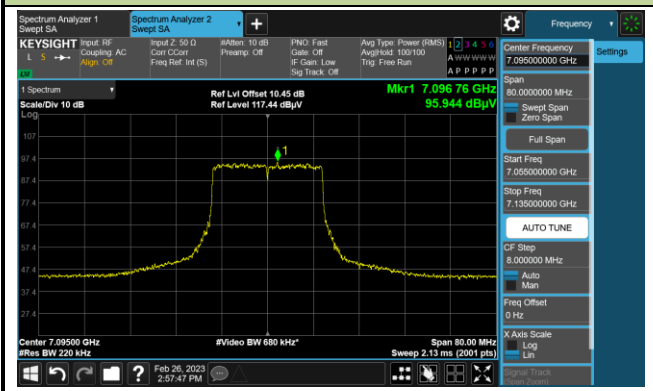

The Mask Data

Channel 181 (6855MHz)

The Reference Level

The Mask Data

802.11ax-HE20

Channel 185 (6875MHz)

The Reference Level

The Mask Data

Channel 189 (6895MHz)

The Reference Level

The Mask Data

Channel 213 (7015MHz)

The Reference Level

The Mask Data

802.11ax-HE20

Channel 229 (7095MHz)

The Reference Level

The Mask Data

802.11ax-HE40

Channel 3 (5965MHz)

The Reference Level

The Mask Data

Channel 51 (6205MHz)

The Reference Level