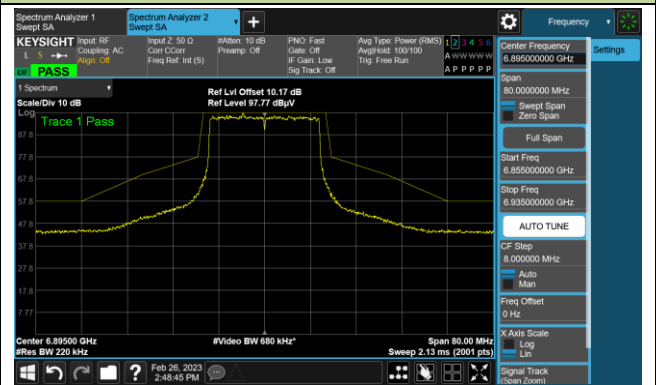

The Reference Level

The Mask Data

802.11ax-HE20

Channel 117 (6535MHz)

The Reference Level

The Mask Data

Channel 153 (6715MHz)

The Reference Level

The Mask Data

Channel 181 (6855MHz)

The Reference Level

The Mask Data

802.11ax-HE20

Channel 185 (6875MHz)

The Reference Level

The Mask Data

Channel 189 (6895MHz)

The Reference Level

The Mask Data

Channel 213 (7015MHz)

The Reference Level

The Mask Data

802.11ax-HE20

Channel 229 (7095MHz)