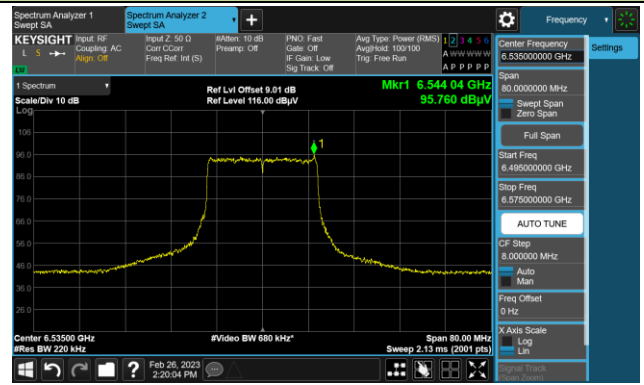

The Reference Level

The Mask Data

802.11ax-HE20

Channel 117 (6535MHz)

The Reference Level

The Mask Data

Channel 153 (6715MHz)

The Reference Level

The Mask Data

Channel 181 (6855MHz)

The Reference Level

The Mask Data

802.11ax-HE20

Channel 185 (6875MHz)

The Reference Level

The Mask Data