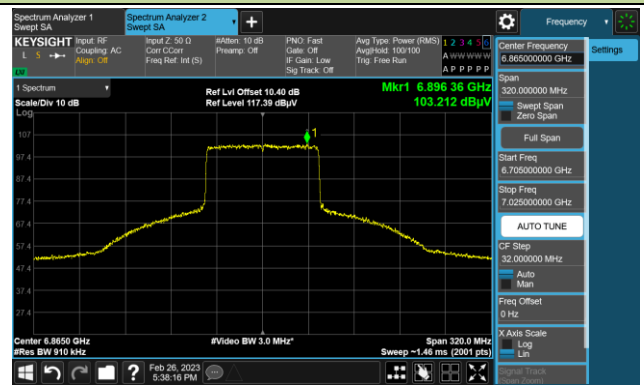

802.11ax-HE80

Channel 103 (6465MHz)

The Reference Level

The Mask Data

Channel 119 (6545MHz)

The Reference Level

The Mask Data

Channel 135 (6625MHz)

The Reference Level

The Mask Data

802.11ax-HE80

Channel 151 (6705MHz)

The Reference Level

The Mask Data

Channel 183 (6865MHz)

The Reference Level

The Mask Data

Channel 199 (6945MHz)

The Reference Level

The Mask Data

802.11ax-HE160

Channel 15 (6025MHz)

The Reference Level

The Mask Data