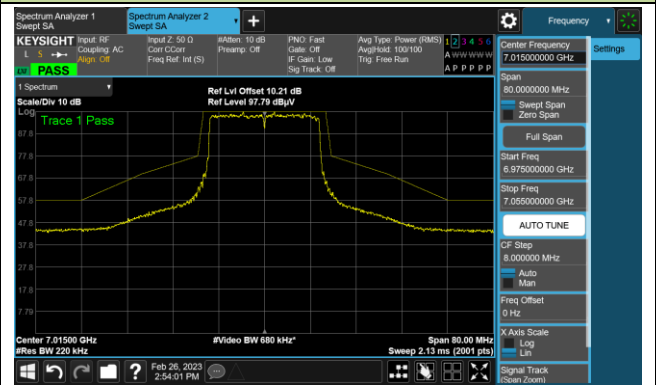

The Mask Data

Channel 181 (6855MHz)

The Reference Level

The Mask Data

802.11ax-HE20

Channel 185 (6875MHz)

The Reference Level

The Mask Data

Channel 189 (6895MHz)

The Reference Level

The Mask Data

Channel 213 (7015MHz)

The Reference Level

The Mask Data

802.11ax-HE20

Channel 229 (7095MHz)

The Reference Level

The Mask Data

802.11ax-HE40

Channel 3 (5965MHz)

The Reference Level

The Mask Data

Channel 51 (6205MHz)

The Reference Level