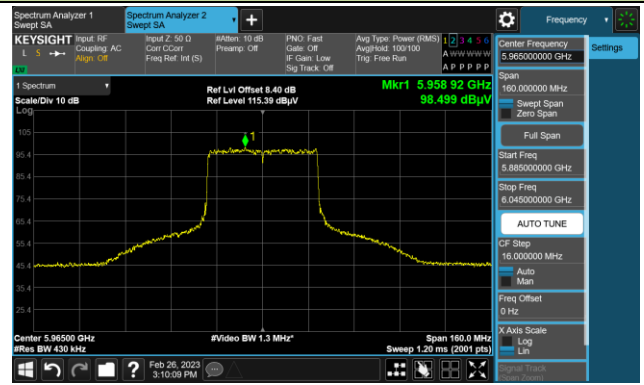

Channel 189 (6895MHz)

The Reference Level

The Mask Data

Channel 213 (7015MHz)

The Reference Level

The Mask Data

802.11ax-HE20

Channel 229 (7095MHz)

The Reference Level

The Mask Data

802.11ax-HE40

Channel 3 (5965MHz)

The Reference Level

The Mask Data

Channel 51 (6205MHz)

The Reference Level

The Mask Data

Channel 91 (6405MHz)

The Reference Level

The Mask Data

802.11ax-HE40

Channel 99 (6445MHz)

The Reference Level

The Mask Data