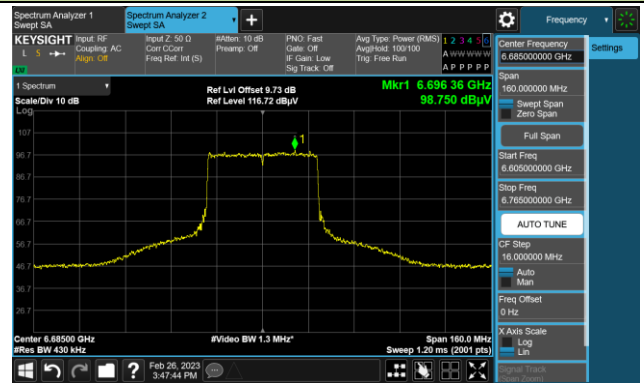

The Reference Level

The Mask Data

Channel 147 (6685MHz)

The Reference Level

The Mask Data

Channel 179 (6845MHz)

The Reference Level

The Mask Data

802.11ax-HE40

Channel 187 (6885MHz)

The Reference Level

The Mask Data

Channel 195 (6925MHz)

The Reference Level

The Mask Data

Channel 211 (7005MHz)