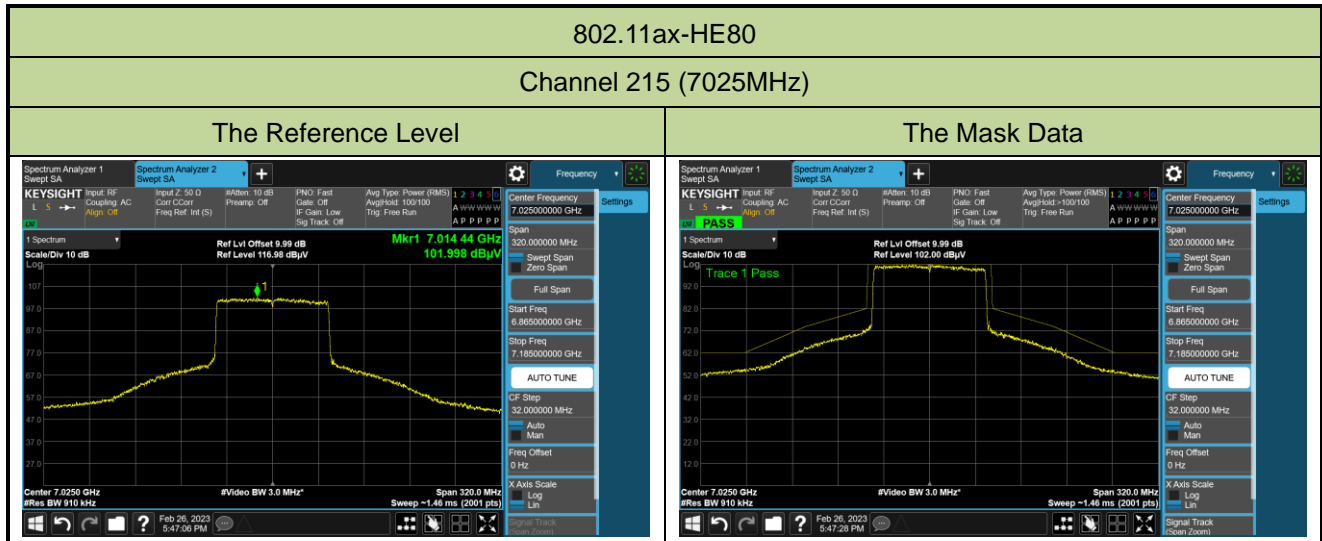

The Reference Level

The Mask Data

802.11ax-HE80

Channel 151 (6705MHz)

The Reference Level

The Mask Data

Channel 183 (6865MHz)

The Reference Level

The Mask Data

Channel 199 (6945MHz)

The Reference Level

The Mask Data

802.11ax-HE160

Channel 15 (6025MHz)

The Reference Level

The Mask Data

Channel 47 (6185MHz)

The Reference Level

The Mask Data

Channel 79 (6345MHz)

The Reference Level

The Mask Data

802.11ax-HE160

Channel 111 (6505MHz)

The Reference Level

The Mask Data

Channel 143 (6665MHz)

The Reference Level

The Mask Data

Channel 175 (6825MHz)

The Reference Level

The Mask Data