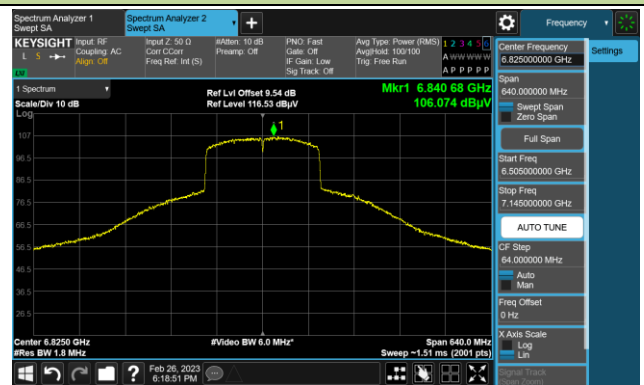

Channel 47 (6185MHz)

The Reference Level

The Mask Data

Channel 79 (6345MHz)

The Reference Level

The Mask Data

802.11ax-HE160

Channel 111 (6505MHz)

The Reference Level

The Mask Data

Channel 143 (6665MHz)

The Reference Level

The Mask Data

Channel 175 (6825MHz)

The Reference Level

The Mask Data

802.11ax-HE160

Channel 207 (6985MHz)

The Reference Level

The Mask Data