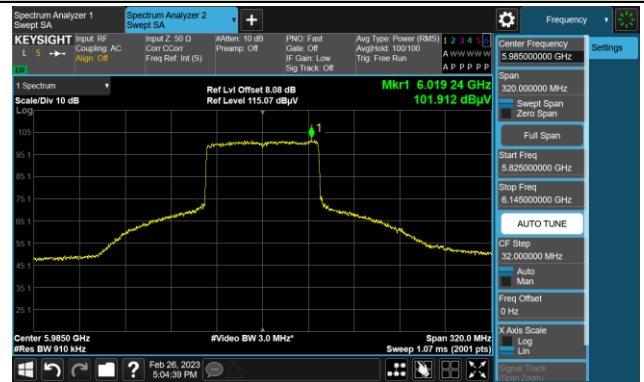

The Reference Level

The Mask Data

802.11ax-HE40

Channel 227 (7085MHz)

The Reference Level

The Mask Data

802.11ax-HE80

Channel 7 (5985MHz)

The Reference Level

The Mask Data

Channel 55 (6225MHz)

The Reference Level

The Mask Data

Channel 87 (6385MHz)

The Reference Level

The Mask Data