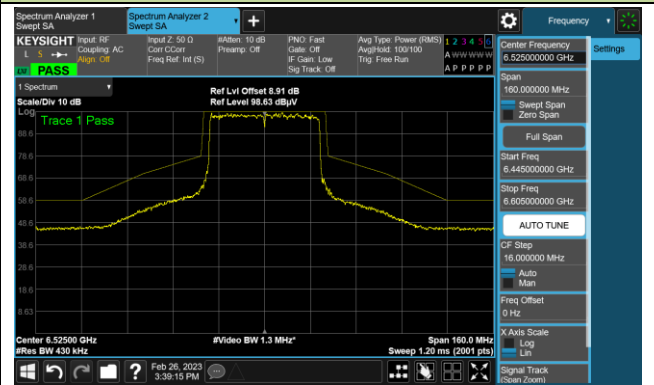

The Mask Data

Channel 91 (6405MHz)

The Reference Level

The Mask Data

802.11ax-HE40

Channel 99 (6445MHz)

The Reference Level

The Mask Data

Channel 107 (6485MHz)

The Reference Level

The Mask Data

Channel 115 (6525MHz)

The Reference Level

The Mask Data

802.11ax-HE40

Channel 123 (6565MHz)

The Reference Level

The Mask Data

Channel 147 (6685MHz)

The Reference Level

The Mask Data

Channel 179 (6845MHz)

The Reference Level

The Mask Data