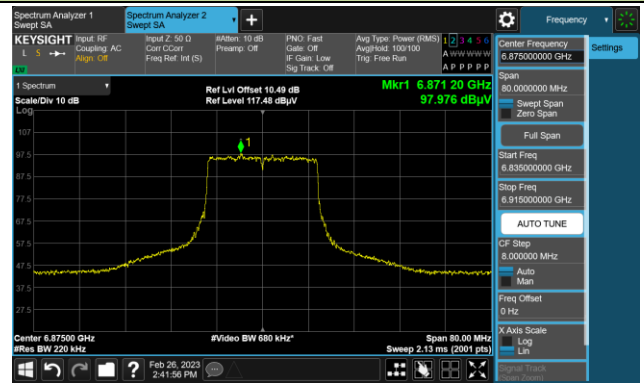

The Mask Data

Channel 181 (6855MHz)

The Reference Level

The Mask Data

802.11ax-HE20

Channel 185 (6875MHz)

The Reference Level

The Mask Data

Channel 189 (6895MHz)

The Reference Level

The Mask Data

Channel 213 (7015MHz)

The Reference Level

The Mask Data

802.11ax-HE20

Channel 229 (7095MHz)