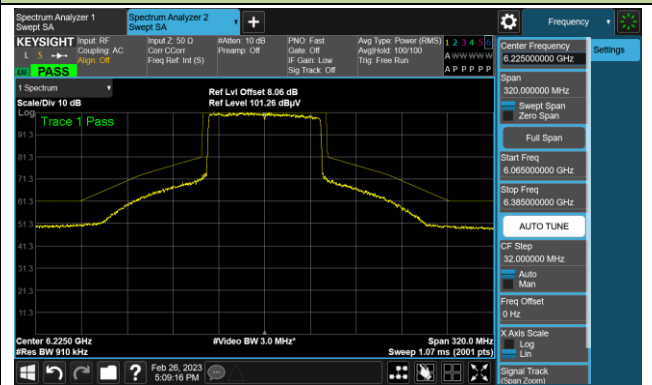

The Reference Level

The Mask Data

802.11ax-HE40

Channel 227 (7085MHz)

The Reference Level

The Mask Data

802.11ax-HE80

Channel 7 (5985MHz)

The Reference Level

The Mask Data

Channel 55 (6225MHz)

The Reference Level

The Mask Data

Channel 87 (6385MHz)

The Reference Level

The Mask Data

802.11ax-HE80

Channel 103 (6465MHz)

The Reference Level

The Mask Data

Channel 119 (6545MHz)

The Reference Level

The Mask Data

Channel 135 (6625MHz)