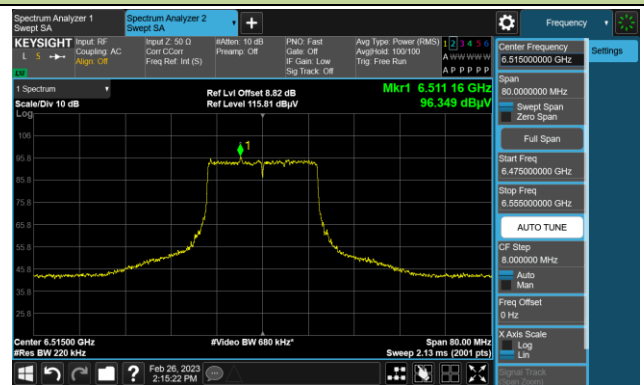

802.11ax-HE20

Channel 97 (6435MHz)

The Reference Level

The Mask Data

Channel 105 (6475MHz)

The Reference Level

The Mask Data

Channel 113 (6515MHz)

The Reference Level

The Mask Data

802.11ax-HE20

Channel 117 (6535MHz)

The Reference Level

The Mask Data

Channel 153 (6715MHz)

The Reference Level