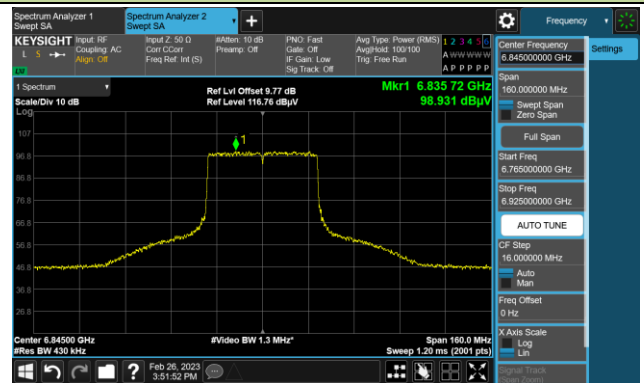

The Reference Level

The Mask Data

Channel 147 (6685MHz)

The Reference Level

The Mask Data

Channel 179 (6845MHz)

The Reference Level

The Mask Data

802.11ax-HE40

Channel 187 (6885MHz)

The Reference Level

The Mask Data

Channel 195 (6925MHz)

The Reference Level

The Mask Data

Channel 211 (7005MHz)