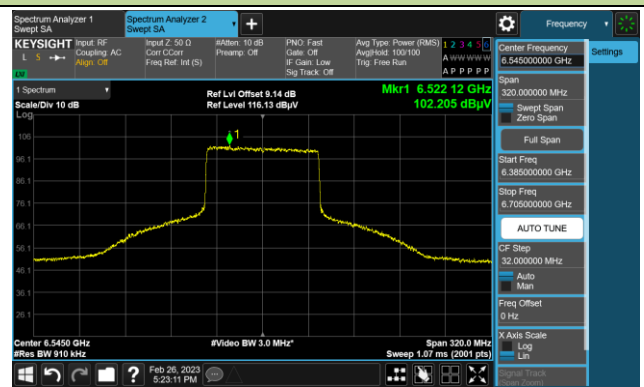

The Reference Level

The Mask Data

Channel 55 (6225MHz)

The Reference Level

The Mask Data

Channel 87 (6385MHz)

The Reference Level

The Mask Data

802.11ax-HE80

Channel 103 (6465MHz)

The Reference Level

The Mask Data

Channel 119 (6545MHz)

The Reference Level

The Mask Data

Channel 135 (6625MHz)

The Reference Level

The Mask Data

802.11ax-HE80

Channel 151 (6705MHz)

The Reference Level

The Mask Data

Channel 183 (6865MHz)

The Reference Level