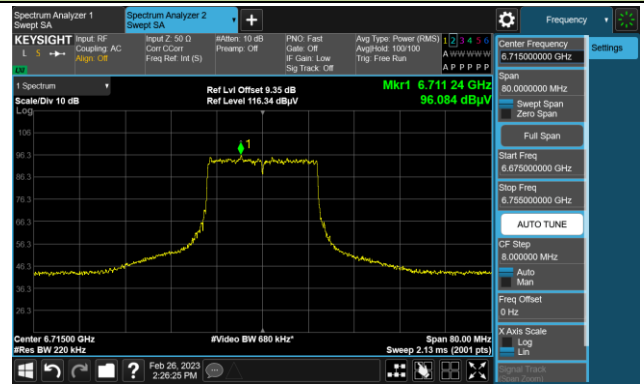

The Reference Level

The Mask Data

802.11ax-HE20

Channel 117 (6535MHz)

The Reference Level

The Mask Data

Channel 153 (6715MHz)

The Reference Level

The Mask Data

Channel 181 (6855MHz)

The Reference Level

The Mask Data

802.11ax-HE20

Channel 185 (6875MHz)

The Reference Level

The Mask Data