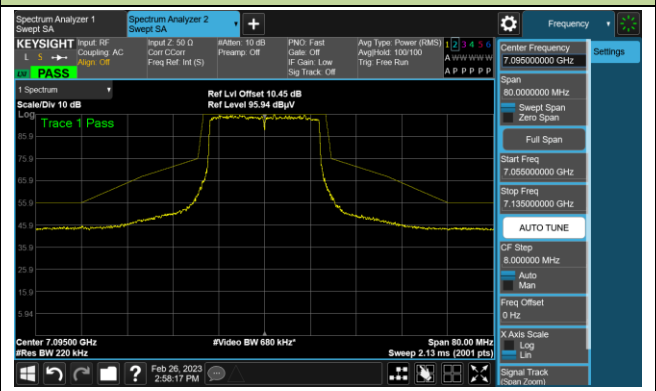

The Mask Data

Channel 181 (6855MHz)

The Reference Level

The Mask Data

802.11ax-HE20

Channel 185 (6875MHz)

The Reference Level

The Mask Data

Channel 189 (6895MHz)

The Reference Level

The Mask Data

Channel 213 (7015MHz)

The Reference Level

The Mask Data

802.11ax-HE20

Channel 229 (7095MHz)

The Reference Level

The Mask Data

802.11ax-HE40

Channel 3 (5965MHz)

The Reference Level

The Mask Data

Channel 51 (6205MHz)

The Reference Level