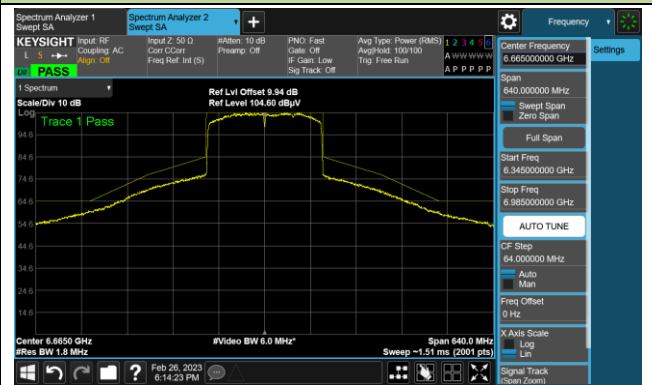

Channel 47 (6185MHz)

The Reference Level

The Mask Data

Channel 79 (6345MHz)

The Reference Level

The Mask Data

802.11ax-HE160

Channel 111 (6505MHz)

The Reference Level

The Mask Data

Channel 143 (6665MHz)

The Reference Level

The Mask Data

Channel 175 (6825MHz)

The Reference Level

The Mask Data

802.11ax-HE160

Channel 207 (6985MHz)

The Reference Level

The Mask Data