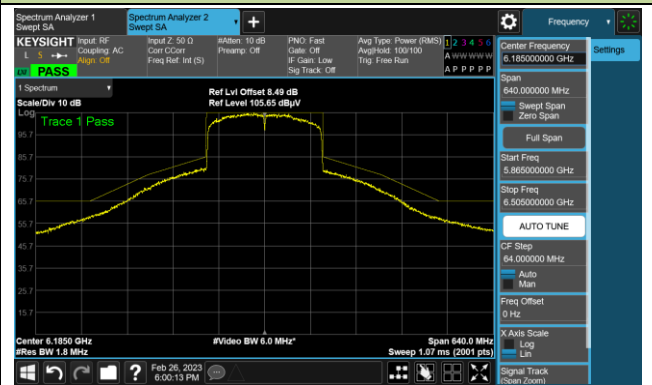

The Reference Level

The Mask Data

802.11ax-HE80

Channel 151 (6705MHz)

The Reference Level

The Mask Data

Channel 183 (6865MHz)

The Reference Level

The Mask Data

Channel 199 (6945MHz)

The Reference Level

The Mask Data

802.11ax-HE160

Channel 15 (6025MHz)

The Reference Level

The Mask Data

Channel 47 (6185MHz)

The Reference Level

The Mask Data

Channel 79 (6345MHz)

The Reference Level

The Mask Data

802.11ax-HE160

Channel 111 (6505MHz)

The Reference Level

The Mask Data

Channel 143 (6665MHz)

The Reference Level

The Mask Data

Channel 175 (6825MHz)

The Reference Level

The Mask Data