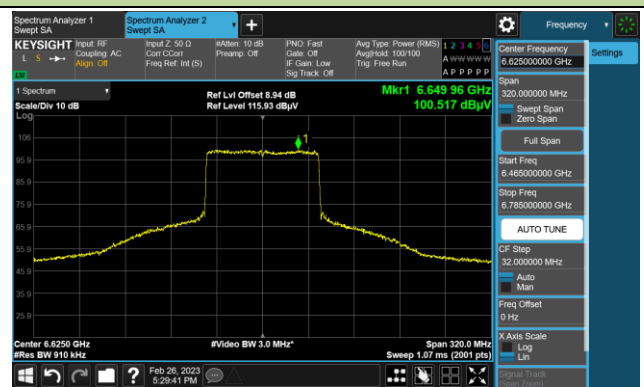

The Reference Level

The Mask Data

Channel 55 (6225MHz)

The Reference Level

The Mask Data

Channel 87 (6385MHz)

The Reference Level

The Mask Data

802.11ax-HE80

Channel 103 (6465MHz)

The Reference Level

The Mask Data

Channel 119 (6545MHz)

The Reference Level

The Mask Data

Channel 135 (6625MHz)

The Reference Level

The Mask Data

802.11ax-HE80

Channel 151 (6705MHz)

The Reference Level

The Mask Data

Channel 183 (6865MHz)

The Reference Level