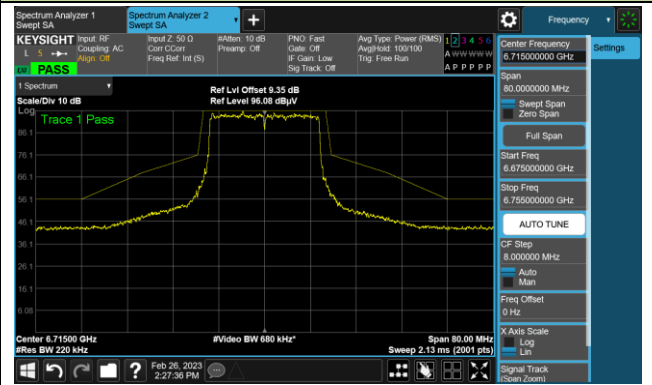

802.11ax-HE20

Channel 97 (6435MHz)

The Reference Level

The Mask Data

Channel 105 (6475MHz)

The Reference Level

The Mask Data

Channel 113 (6515MHz)

The Reference Level

The Mask Data

802.11ax-HE20

Channel 117 (6535MHz)

The Reference Level

The Mask Data

Channel 153 (6715MHz)

The Reference Level

The Mask Data

Channel 181 (6855MHz)

The Reference Level

The Mask Data

802.11ax-HE20

Channel 185 (6875MHz)

The Reference Level

The Mask Data

Channel 189 (6895MHz)

The Reference Level

The Mask Data

Channel 213 (7015MHz)

The Reference Level

The Mask Data

802.11ax-HE20

Channel 229 (7095MHz)