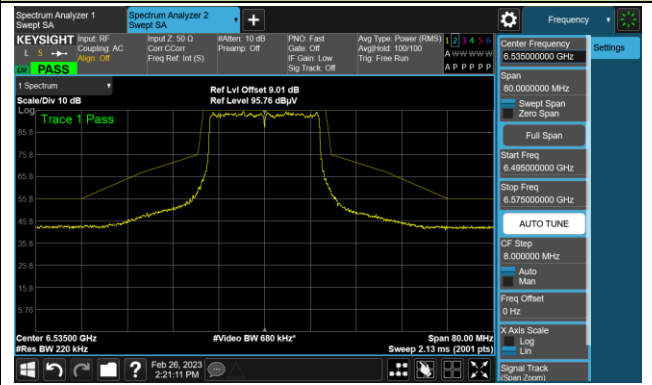

802.11ax-HE20

Channel 97 (6435MHz)

The Reference Level

The Mask Data

Channel 105 (6475MHz)

The Reference Level

The Mask Data

Channel 113 (6515MHz)

The Reference Level

The Mask Data

802.11ax-HE20

Channel 117 (6535MHz)

The Reference Level

The Mask Data

Channel 153 (6715MHz)

The Reference Level

The Mask Data

Channel 181 (6855MHz)

The Reference Level

The Mask Data

802.11ax-HE20

Channel 185 (6875MHz)

The Reference Level

The Mask Data

Channel 189 (6895MHz)

The Reference Level

The Mask Data

Channel 213 (7015MHz)

The Reference Level

The Mask Data

802.11ax-HE20

Channel 229 (7095MHz)