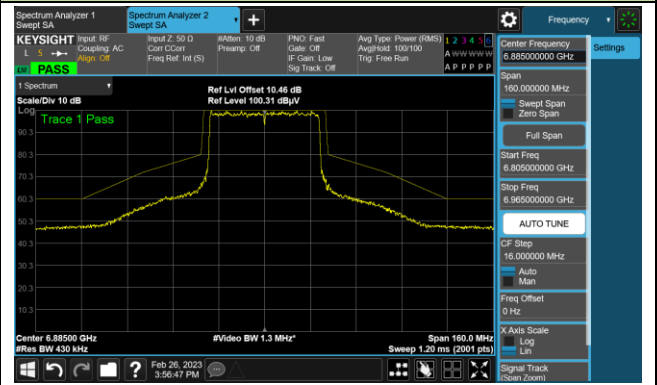

The Reference Level

The Mask Data

Channel 147 (6685MHz)

The Reference Level

The Mask Data

Channel 179 (6845MHz)

The Reference Level

The Mask Data

802.11ax-HE40

Channel 187 (6885MHz)

The Reference Level

The Mask Data

Channel 195 (6925MHz)

The Reference Level

The Mask Data

Channel 211 (7005MHz)