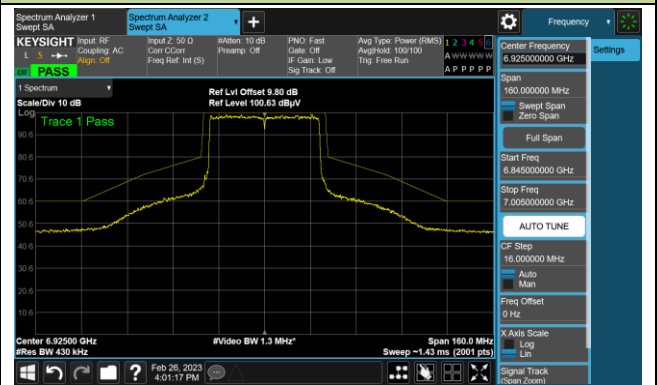

The Reference Level

The Mask Data

Channel 147 (6685MHz)

The Reference Level

The Mask Data

Channel 179 (6845MHz)

The Reference Level

The Mask Data

802.11ax-HE40

Channel 187 (6885MHz)

The Reference Level

The Mask Data

Channel 195 (6925MHz)

The Reference Level

The Mask Data

Channel 211 (7005MHz)

The Reference Level

The Mask Data

802.11ax-HE40

Channel 227 (7085MHz)

The Reference Level

The Mask Data

802.11ax-HE80

Channel 7 (5985MHz)