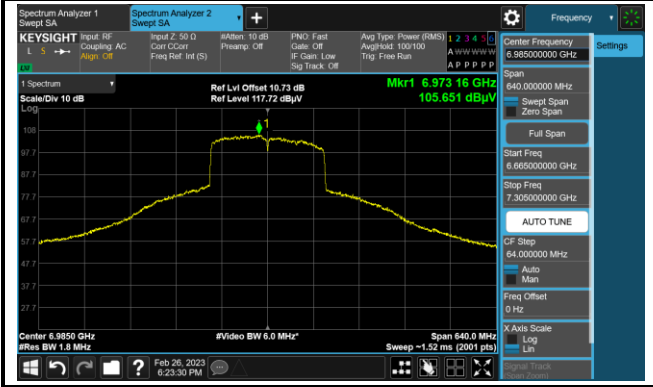

Channel 47 (6185MHz)

The Reference Level

The Mask Data

Channel 79 (6345MHz)

The Reference Level

The Mask Data

802.11ax-HE160

Channel 111 (6505MHz)

The Reference Level

The Mask Data

Channel 143 (6665MHz)

The Reference Level

The Mask Data

Channel 175 (6825MHz)

The Reference Level

The Mask Data

802.11ax-HE160

Channel 207 (6985MHz)

The Reference Level

The Mask Data