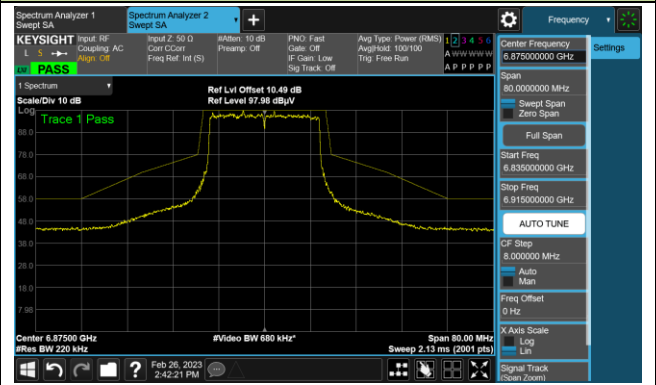

The Reference Level

The Mask Data

802.11ax-HE20

Channel 117 (6535MHz)

The Reference Level

The Mask Data

Channel 153 (6715MHz)

The Reference Level

The Mask Data

Channel 181 (6855MHz)

The Reference Level

The Mask Data

802.11ax-HE20

Channel 185 (6875MHz)

The Reference Level

The Mask Data

Channel 189 (6895MHz)

The Reference Level

The Mask Data

Channel 213 (7015MHz)

The Reference Level

The Mask Data

802.11ax-HE20

Channel 229 (7095MHz)