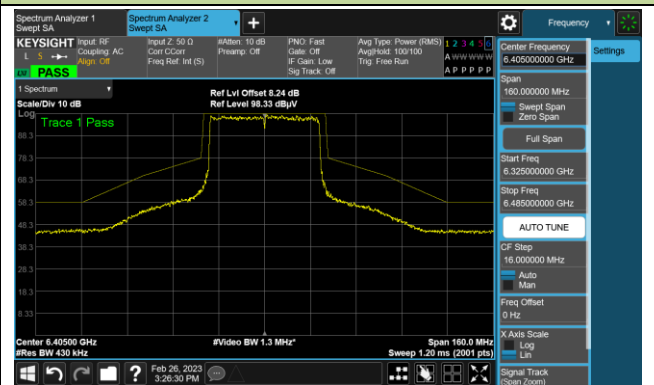

The Reference Level

The Mask Data

802.11ax-HE40

Channel 3 (5965MHz)

The Reference Level

The Mask Data

Channel 51 (6205MHz)

The Reference Level

The Mask Data

Channel 91 (6405MHz)

The Reference Level

The Mask Data

802.11ax-HE40

Channel 99 (6445MHz)

The Reference Level

The Mask Data

Channel 107 (6485MHz)

The Reference Level

The Mask Data

Channel 115 (6525MHz)

The Reference Level

The Mask Data

802.11ax-HE40

Channel 123 (6565MHz)

The Reference Level

The Mask Data

Channel 147 (6685MHz)

The Reference Level

The Mask Data

Channel 179 (6845MHz)

The Reference Level

The Mask Data