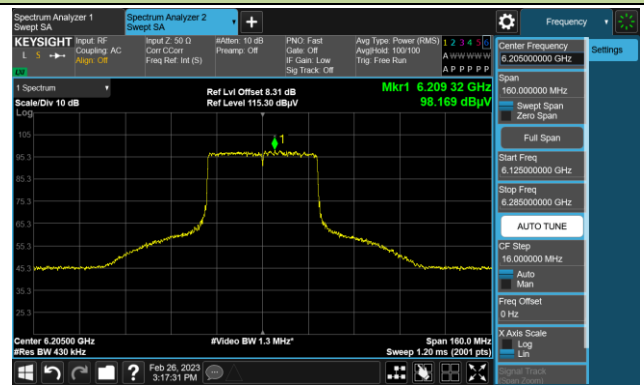

Channel 189 (6895MHz)

The Reference Level

The Mask Data

Channel 213 (7015MHz)

The Reference Level

The Mask Data

802.11ax-HE20

Channel 229 (7095MHz)

The Reference Level

The Mask Data

802.11ax-HE40

Channel 3 (5965MHz)

The Reference Level

The Mask Data

Channel 51 (6205MHz)

The Reference Level

The Mask Data

Channel 91 (6405MHz)

The Reference Level

The Mask Data

802.11ax-HE40

Channel 99 (6445MHz)

The Reference Level

The Mask Data