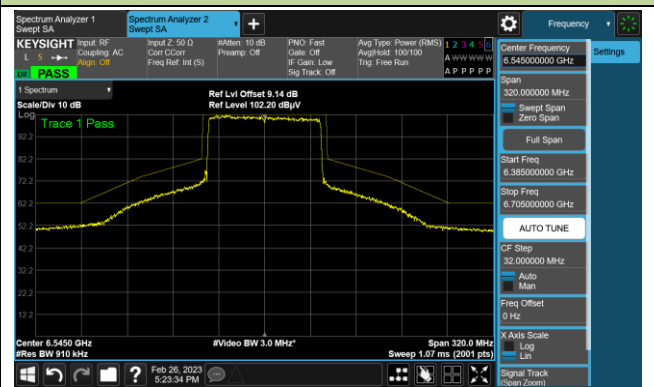

The Reference Level

The Mask Data

Channel 55 (6225MHz)

The Reference Level

The Mask Data

Channel 87 (6385MHz)

The Reference Level

The Mask Data

802.11ax-HE80

Channel 103 (6465MHz)

The Reference Level

The Mask Data

Channel 119 (6545MHz)

The Reference Level

The Mask Data

Channel 135 (6625MHz)

The Reference Level

The Mask Data

802.11ax-HE80

Channel 151 (6705MHz)

The Reference Level

The Mask Data

Channel 183 (6865MHz)

The Reference Level