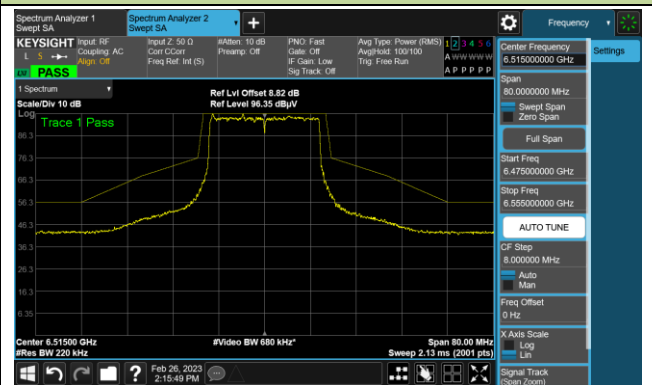

802.11ax-HE20

Channel 97 (6435MHz)

The Reference Level

The Mask Data

Channel 105 (6475MHz)

The Reference Level

The Mask Data

Channel 113 (6515MHz)

The Reference Level

The Mask Data

802.11ax-HE20

Channel 117 (6535MHz)

The Reference Level

The Mask Data

Channel 153 (6715MHz)

The Reference Level

The Mask Data

Channel 181 (6855MHz)

The Reference Level

The Mask Data

802.11ax-HE20

Channel 185 (6875MHz)

The Reference Level

The Mask Data