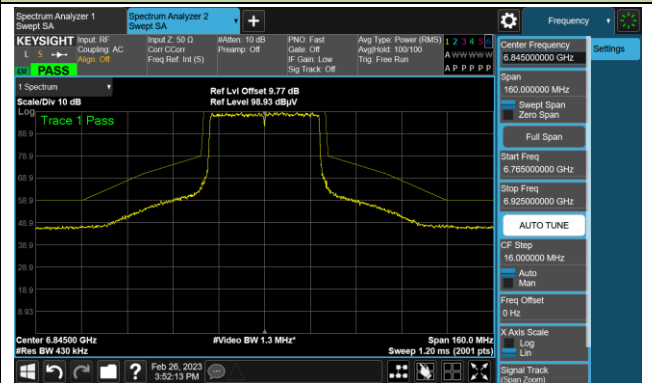

Channel 107 (6485MHz)

The Reference Level

The Mask Data

Channel 115 (6525MHz)

The Reference Level

The Mask Data

802.11ax-HE40

Channel 123 (6565MHz)

The Reference Level

The Mask Data

Channel 147 (6685MHz)

The Reference Level

The Mask Data

Channel 179 (6845MHz)

The Reference Level

The Mask Data

802.11ax-HE40

Channel 187 (6885MHz)

The Reference Level

The Mask Data

Channel 195 (6925MHz)

The Reference Level

The Mask Data

Channel 211 (7005MHz)

The Reference Level

The Mask Data

802.11ax-HE40

Channel 227 (7085MHz)

The Reference Level

The Mask Data

802.11ax-HE80

Channel 7 (5985MHz)