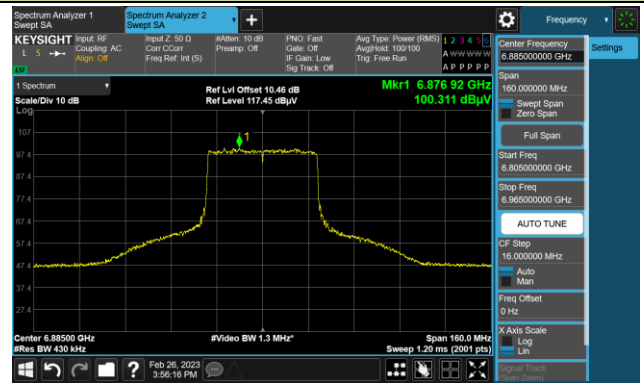

The Reference Level

The Mask Data

Channel 147 (6685MHz)

The Reference Level

The Mask Data

Channel 179 (6845MHz)

The Reference Level

The Mask Data

802.11ax-HE40

Channel 187 (6885MHz)

The Reference Level

The Mask Data

Channel 195 (6925MHz)

The Reference Level

The Mask Data

Channel 211 (7005MHz)