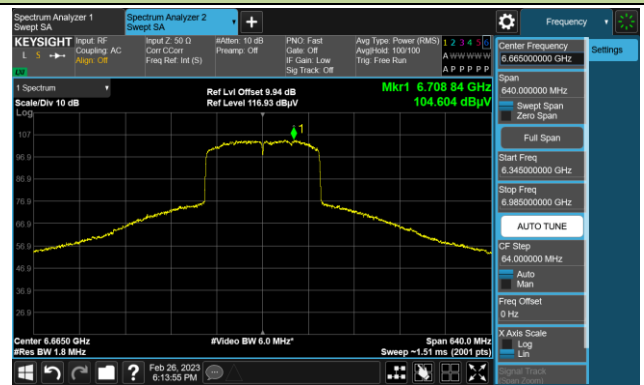

Channel 47 (6185MHz)

The Reference Level

The Mask Data

Channel 79 (6345MHz)

The Reference Level

The Mask Data

802.11ax-HE160

Channel 111 (6505MHz)

The Reference Level

The Mask Data

Channel 143 (6665MHz)

The Reference Level

The Mask Data

Channel 175 (6825MHz)

The Reference Level

The Mask Data

802.11ax-HE160

Channel 207 (6985MHz)

The Reference Level

The Mask Data