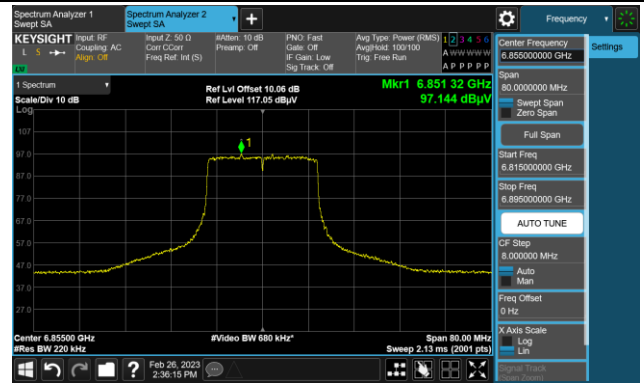

The Reference Level

The Mask Data

802.11ax-HE20

Channel 117 (6535MHz)

The Reference Level

The Mask Data

Channel 153 (6715MHz)

The Reference Level

The Mask Data

Channel 181 (6855MHz)

The Reference Level

The Mask Data

802.11ax-HE20

Channel 185 (6875MHz)

The Reference Level

The Mask Data