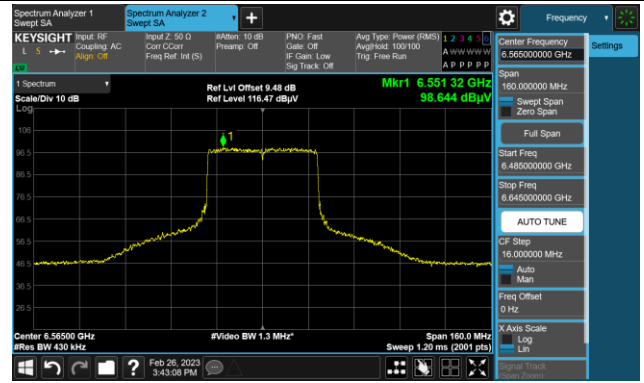

The Mask Data

Channel 91 (6405MHz)

The Reference Level

The Mask Data

802.11ax-HE40

Channel 99 (6445MHz)

The Reference Level

The Mask Data

Channel 107 (6485MHz)

The Reference Level

The Mask Data

Channel 115 (6525MHz)

The Reference Level

The Mask Data

802.11ax-HE40

Channel 123 (6565MHz)

The Reference Level

The Mask Data

Channel 147 (6685MHz)

The Reference Level

The Mask Data

Channel 179 (6845MHz)

The Reference Level

The Mask Data