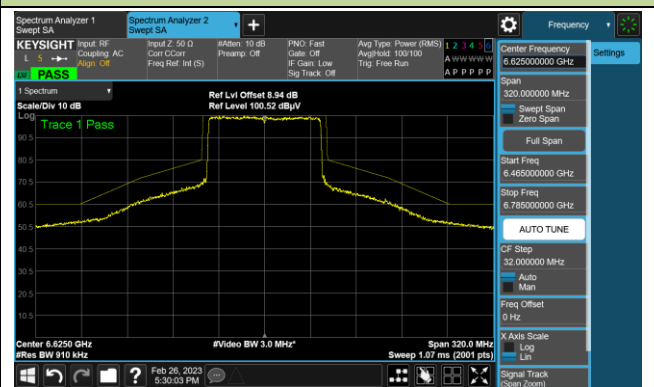

The Reference Level

The Mask Data

Channel 55 (6225MHz)

The Reference Level

The Mask Data

Channel 87 (6385MHz)

The Reference Level

The Mask Data

802.11ax-HE80

Channel 103 (6465MHz)

The Reference Level

The Mask Data

Channel 119 (6545MHz)

The Reference Level

The Mask Data

Channel 135 (6625MHz)

The Reference Level

The Mask Data

802.11ax-HE80

Channel 151 (6705MHz)

The Reference Level

The Mask Data

Channel 183 (6865MHz)

The Reference Level