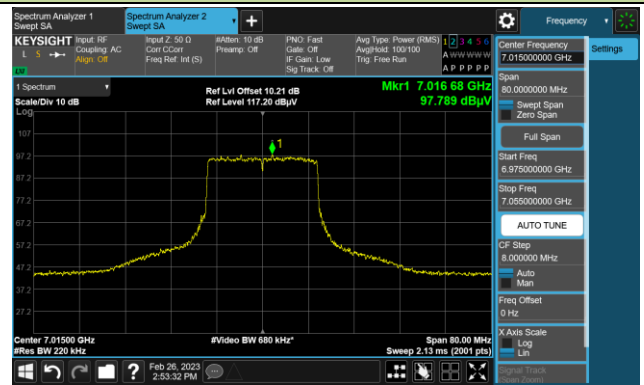

The Mask Data

Channel 181 (6855MHz)

The Reference Level

The Mask Data

802.11ax-HE20

Channel 185 (6875MHz)

The Reference Level

The Mask Data

Channel 189 (6895MHz)

The Reference Level

The Mask Data

Channel 213 (7015MHz)

The Reference Level

The Mask Data

802.11ax-HE20

Channel 229 (7095MHz)

The Reference Level

The Mask Data

802.11ax-HE40

Channel 3 (5965MHz)

The Reference Level

The Mask Data

Channel 51 (6205MHz)

The Reference Level