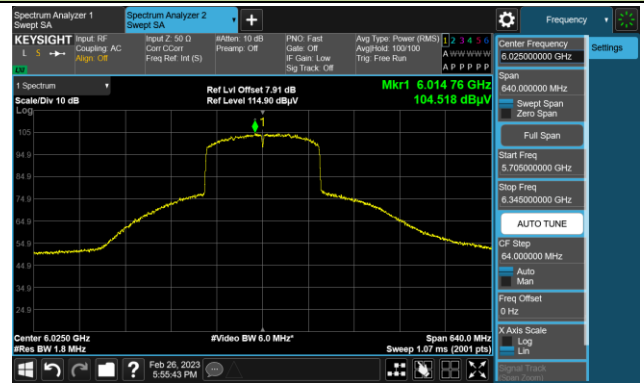

The Reference Level

The Mask Data

802.11ax-HE80

Channel 151 (6705MHz)

The Reference Level

The Mask Data

Channel 183 (6865MHz)

The Reference Level

The Mask Data

Channel 199 (6945MHz)

The Reference Level

The Mask Data

802.11ax-HE160

Channel 15 (6025MHz)

The Reference Level

The Mask Data

Channel 47 (6185MHz)

The Reference Level

The Mask Data

Channel 79 (6345MHz)

The Reference Level

The Mask Data

802.11ax-HE160

Channel 111 (6505MHz)