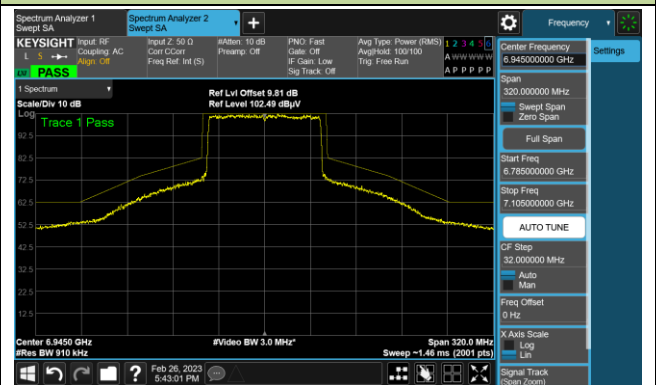

The Reference Level

The Mask Data

802.11ax-HE80

Channel 151 (6705MHz)

The Reference Level

The Mask Data

Channel 183 (6865MHz)

The Reference Level

The Mask Data

Channel 199 (6945MHz)

The Reference Level

The Mask Data

802.11ax-HE160

Channel 15 (6025MHz)

The Reference Level

The Mask Data

Channel 47 (6185MHz)

The Reference Level

The Mask Data

Channel 79 (6345MHz)

The Reference Level

The Mask Data

802.11ax-HE160

Channel 111 (6505MHz)