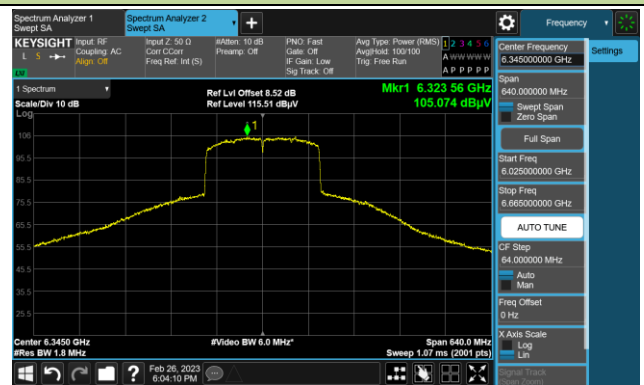

The Mask Data

Channel 199 (6945MHz)

The Reference Level

The Mask Data

802.11ax-HE160

Channel 15 (6025MHz)

The Reference Level

The Mask Data

Channel 47 (6185MHz)

The Reference Level

The Mask Data

Channel 79 (6345MHz)

The Reference Level

The Mask Data

802.11ax-HE160

Channel 111 (6505MHz)

The Reference Level

The Mask Data

Channel 143 (6665MHz)

The Reference Level

The Mask Data

Channel 175 (6825MHz)

The Reference Level

The Mask Data

802.11ax-HE160

Channel 207 (6985MHz)

The Reference Level

The Mask Data