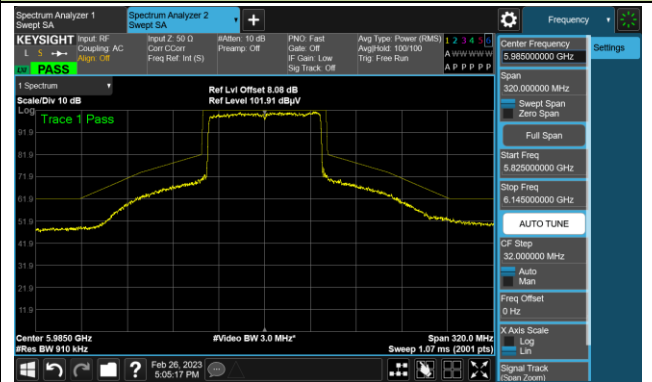

802.11ax-HE40

Channel 187 (6885MHz)

The Reference Level

The Mask Data

Channel 195 (6925MHz)

The Reference Level

The Mask Data

Channel 211 (7005MHz)

The Reference Level

The Mask Data

802.11ax-HE40

Channel 227 (7085MHz)

The Reference Level

The Mask Data

802.11ax-HE80

Channel 7 (5985MHz)

The Reference Level

The Mask Data

Channel 55 (6225MHz)

The Reference Level

The Mask Data

Channel 87 (6385MHz)

The Reference Level

The Mask Data