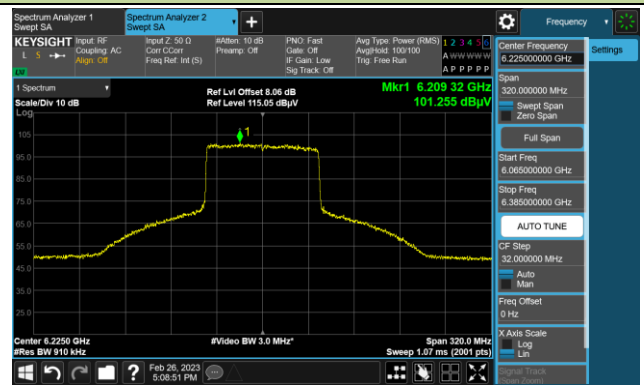

The Reference Level

The Mask Data

802.11ax-HE40

Channel 227 (7085MHz)

The Reference Level

The Mask Data

802.11ax-HE80

Channel 7 (5985MHz)

The Reference Level

The Mask Data

Channel 55 (6225MHz)

The Reference Level

The Mask Data

Channel 87 (6385MHz)

The Reference Level

The Mask Data

802.11ax-HE80

Channel 103 (6465MHz)

The Reference Level

The Mask Data

Channel 119 (6545MHz)

The Reference Level

The Mask Data

Channel 135 (6625MHz)