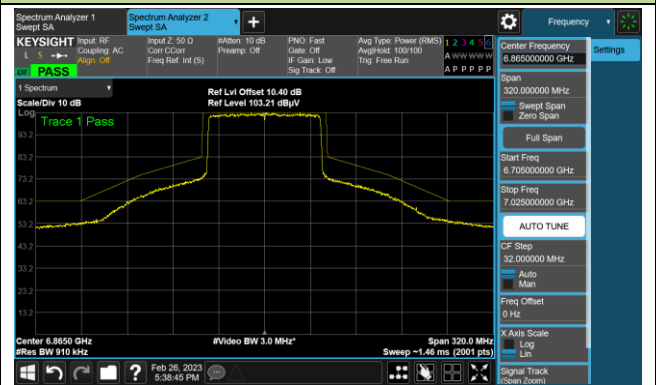

802.11ax-HE80

Channel 103 (6465MHz)

The Reference Level

The Mask Data

Channel 119 (6545MHz)

The Reference Level

The Mask Data

Channel 135 (6625MHz)

The Reference Level

The Mask Data

802.11ax-HE80

Channel 151 (6705MHz)

The Reference Level

The Mask Data

Channel 183 (6865MHz)

The Reference Level

The Mask Data

Channel 199 (6945MHz)

The Reference Level

The Mask Data

802.11ax-HE160

Channel 15 (6025MHz)

The Reference Level

The Mask Data