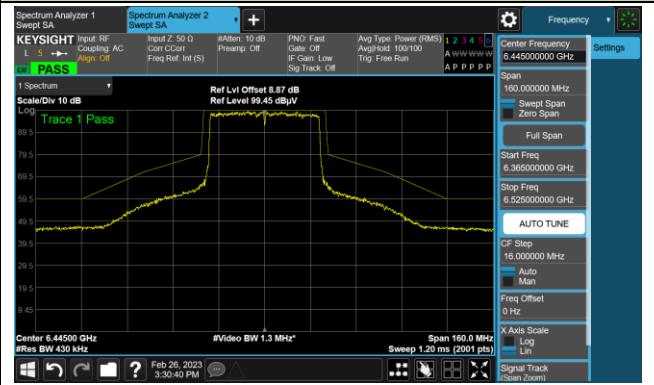

The Reference Level

The Mask Data

802.11ax-HE40

Channel 3 (5965MHz)

The Reference Level

The Mask Data

Channel 51 (6205MHz)

The Reference Level

The Mask Data

Channel 91 (6405MHz)

The Reference Level

The Mask Data

802.11ax-HE40

Channel 99 (6445MHz)

The Reference Level

The Mask Data

Channel 107 (6485MHz)

The Reference Level

The Mask Data

Channel 115 (6525MHz)

The Reference Level

The Mask Data

802.11ax-HE40

Channel 123 (6565MHz)

The Reference Level

The Mask Data

Channel 147 (6685MHz)

The Reference Level

The Mask Data

Channel 179 (6845MHz)

The Reference Level

The Mask Data