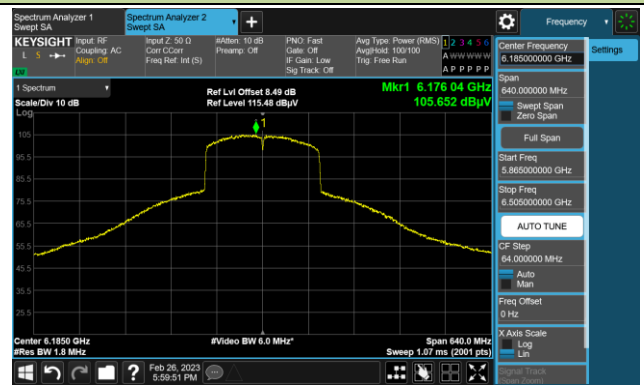

The Reference Level

The Mask Data

802.11ax-HE80

Channel 151 (6705MHz)

The Reference Level

The Mask Data

Channel 183 (6865MHz)

The Reference Level

The Mask Data

Channel 199 (6945MHz)

The Reference Level

The Mask Data

802.11ax-HE160

Channel 15 (6025MHz)

The Reference Level

The Mask Data

Channel 47 (6185MHz)

The Reference Level

The Mask Data

Channel 79 (6345MHz)

The Reference Level

The Mask Data

802.11ax-HE160

Channel 111 (6505MHz)