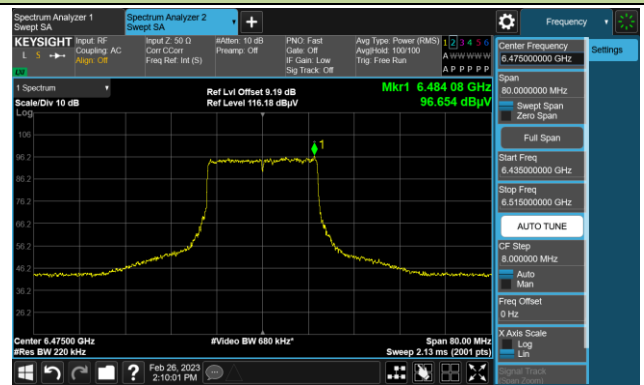

802.11ax-HE20

Channel 97 (6435MHz)

The Reference Level

The Mask Data

Channel 105 (6475MHz)

The Reference Level

The Mask Data

Channel 113 (6515MHz)

The Reference Level

The Mask Data

802.11ax-HE20

Channel 117 (6535MHz)

The Reference Level

The Mask Data

Channel 153 (6715MHz)

The Reference Level