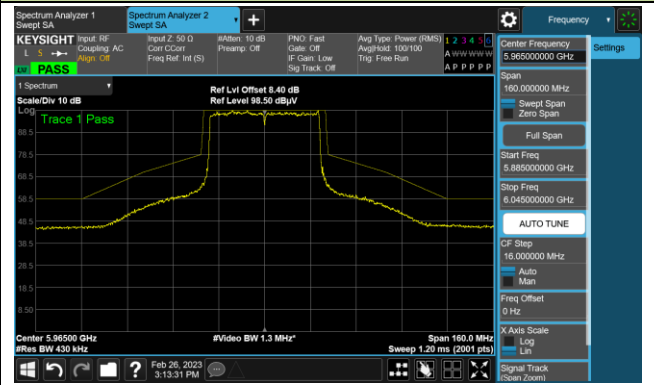

Channel 189 (6895MHz)

The Reference Level

The Mask Data

Channel 213 (7015MHz)

The Reference Level

The Mask Data

802.11ax-HE20

Channel 229 (7095MHz)

The Reference Level

The Mask Data

802.11ax-HE40

Channel 3 (5965MHz)

The Reference Level

The Mask Data

Channel 51 (6205MHz)

The Reference Level

The Mask Data

Channel 91 (6405MHz)

The Reference Level

The Mask Data

802.11ax-HE40

Channel 99 (6445MHz)

The Reference Level

The Mask Data