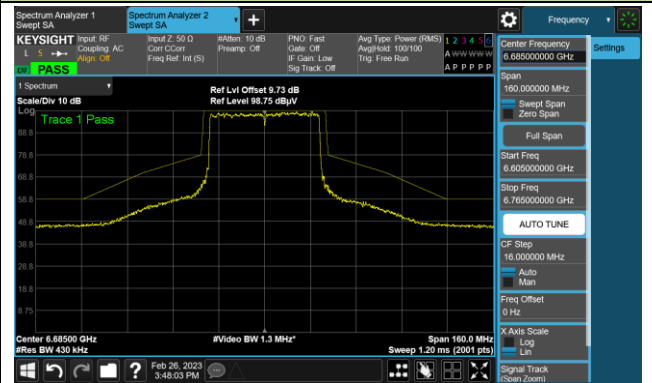

Channel 107 (6485MHz)

The Reference Level

The Mask Data

Channel 115 (6525MHz)

The Reference Level

The Mask Data

802.11ax-HE40

Channel 123 (6565MHz)

The Reference Level

The Mask Data

Channel 147 (6685MHz)

The Reference Level

The Mask Data

Channel 179 (6845MHz)

The Reference Level

The Mask Data

802.11ax-HE40

Channel 187 (6885MHz)

The Reference Level

The Mask Data

Channel 195 (6925MHz)

The Reference Level

The Mask Data

Channel 211 (7005MHz)