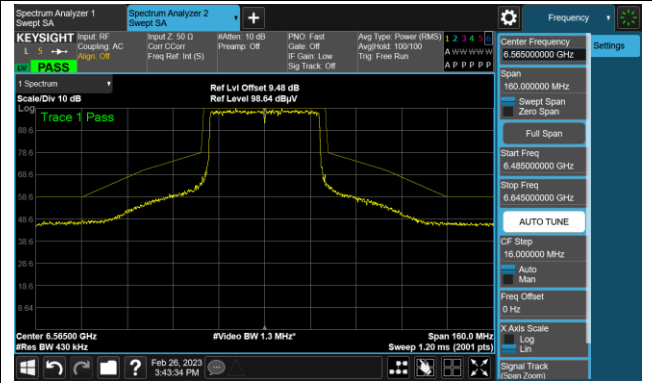

The Mask Data

Channel 91 (6405MHz)

The Reference Level

The Mask Data

802.11ax-HE40

Channel 99 (6445MHz)

The Reference Level

The Mask Data

Channel 107 (6485MHz)

The Reference Level

The Mask Data

Channel 115 (6525MHz)

The Reference Level

The Mask Data

802.11ax-HE40

Channel 123 (6565MHz)

The Reference Level

The Mask Data

Channel 147 (6685MHz)

The Reference Level

The Mask Data

Channel 179 (6845MHz)

The Reference Level

The Mask Data