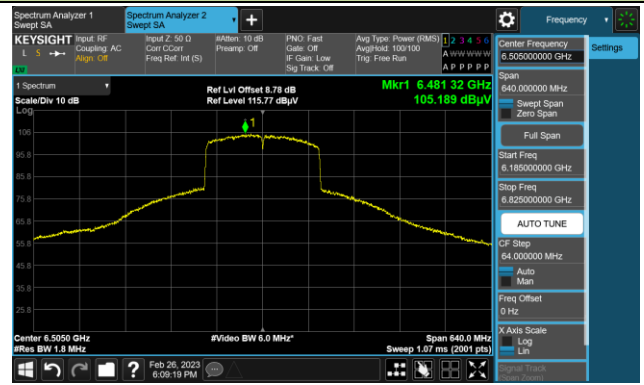

The Mask Data

Channel 199 (6945MHz)

The Reference Level

The Mask Data

802.11ax-HE160

Channel 15 (6025MHz)

The Reference Level

The Mask Data

Channel 47 (6185MHz)

The Reference Level

The Mask Data

Channel 79 (6345MHz)

The Reference Level

The Mask Data

802.11ax-HE160

Channel 111 (6505MHz)

The Reference Level

The Mask Data

Channel 143 (6665MHz)

The Reference Level

The Mask Data

Channel 175 (6825MHz)

The Reference Level

The Mask Data

802.11ax-HE160

Channel 207 (6985MHz)

The Reference Level

The Mask Data