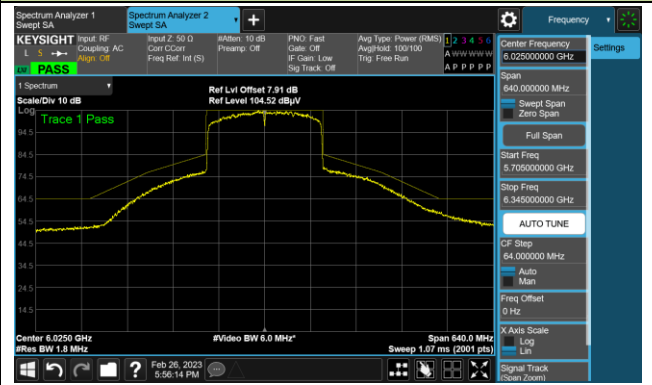

The Reference Level

The Mask Data

802.11ax-HE80

Channel 151 (6705MHz)

The Reference Level

The Mask Data

Channel 183 (6865MHz)

The Reference Level

The Mask Data

Channel 199 (6945MHz)

The Reference Level

The Mask Data

802.11ax-HE160

Channel 15 (6025MHz)

The Reference Level

The Mask Data

Channel 47 (6185MHz)

The Reference Level

The Mask Data

Channel 79 (6345MHz)

The Reference Level

The Mask Data

802.11ax-HE160

Channel 111 (6505MHz)

The Reference Level

The Mask Data

Channel 143 (6665MHz)

The Reference Level

The Mask Data

Channel 175 (6825MHz)

The Reference Level

The Mask Data