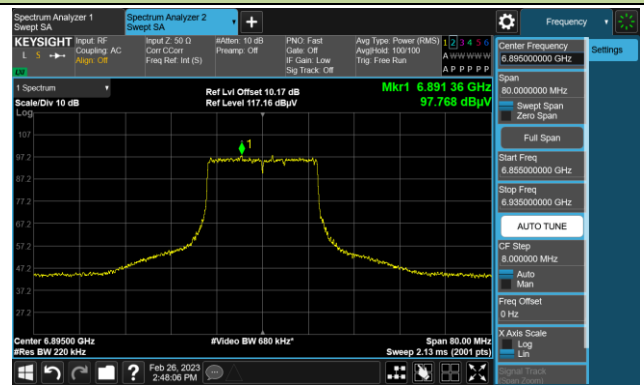

The Mask Data

Channel 181 (6855MHz)

The Reference Level

The Mask Data

802.11ax-HE20

Channel 185 (6875MHz)

The Reference Level

The Mask Data

Channel 189 (6895MHz)

The Reference Level

The Mask Data

Channel 213 (7015MHz)

The Reference Level

The Mask Data

802.11ax-HE20

Channel 229 (7095MHz)