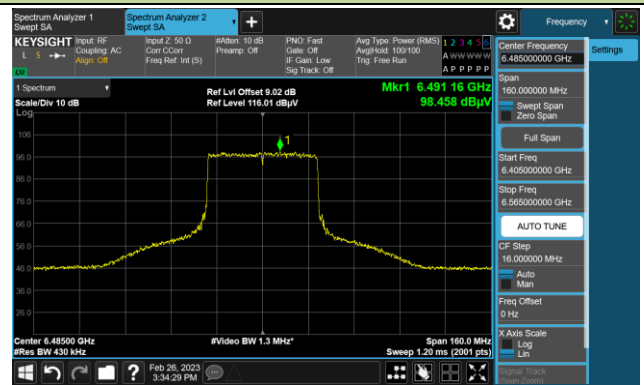

The Reference Level

The Mask Data

802.11ax-HE40

Channel 3 (5965MHz)

The Reference Level

The Mask Data

Channel 51 (6205MHz)

The Reference Level

The Mask Data

Channel 91 (6405MHz)

The Reference Level

The Mask Data

802.11ax-HE40

Channel 99 (6445MHz)

The Reference Level

The Mask Data

Channel 107 (6485MHz)

The Reference Level

The Mask Data

Channel 115 (6525MHz)

The Reference Level

The Mask Data

802.11ax-HE40

Channel 123 (6565MHz)

The Reference Level

The Mask Data

Channel 147 (6685MHz)

The Reference Level

The Mask Data

Channel 179 (6845MHz)

The Reference Level

The Mask Data