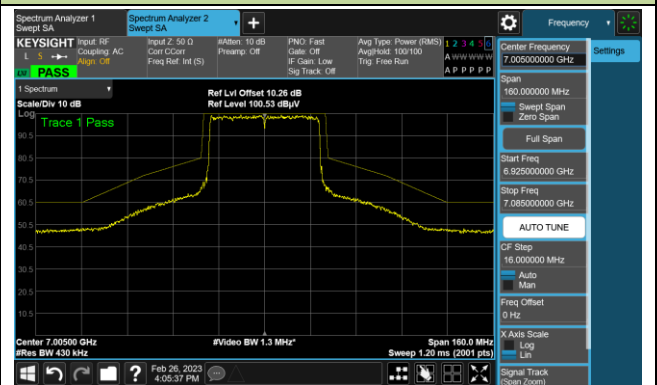

The Reference Level

The Mask Data

Channel 147 (6685MHz)

The Reference Level

The Mask Data

Channel 179 (6845MHz)

The Reference Level

The Mask Data

802.11ax-HE40

Channel 187 (6885MHz)

The Reference Level

The Mask Data

Channel 195 (6925MHz)

The Reference Level

The Mask Data

Channel 211 (7005MHz)

The Reference Level

The Mask Data

802.11ax-HE40

Channel 227 (7085MHz)

The Reference Level

The Mask Data

802.11ax-HE80

Channel 7 (5985MHz)