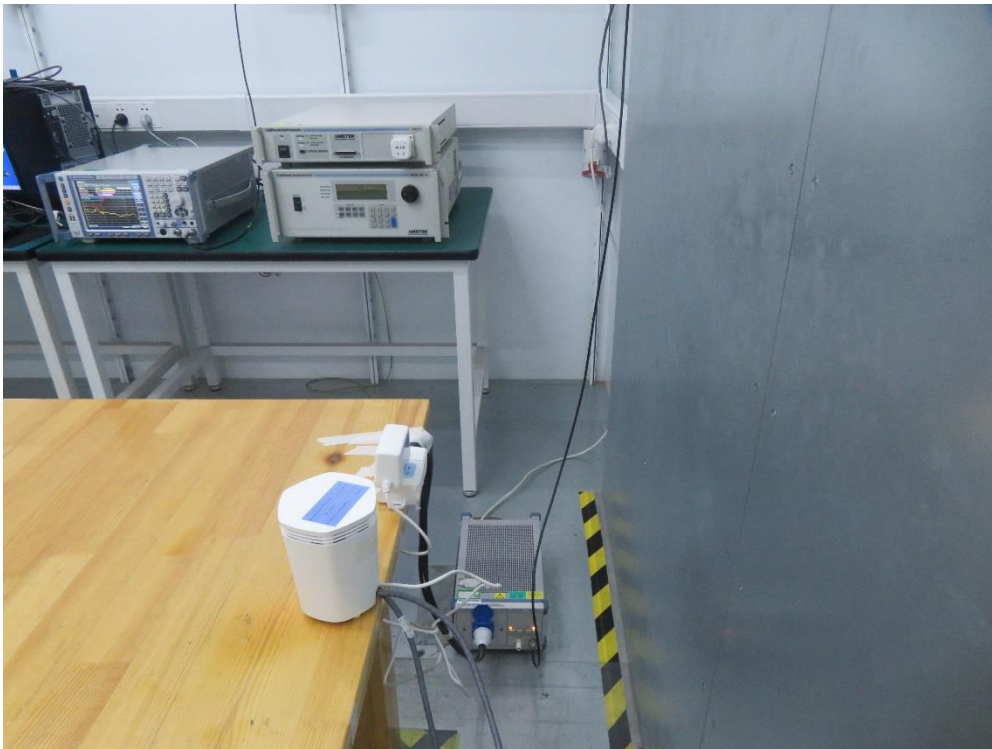

RF Test Setup Photo

Description: Front View of AC Conducted Emission Test Setup for Power Port

Description: Back View of AC Conducted Emission Test Setup for Power Port

Description: Radiated Spurious Emission Test Setup for 9kHz ~ 30MHz

Description: Radiated Spurious Emission Test Setup for 30MHz ~ 1GHz

Description: Radiated Spurious Emission Test Setup for 1GHz ~ 18GHz

Description: Radiated Spurious Emission Test Setup for 18GHz ~ 40GHz