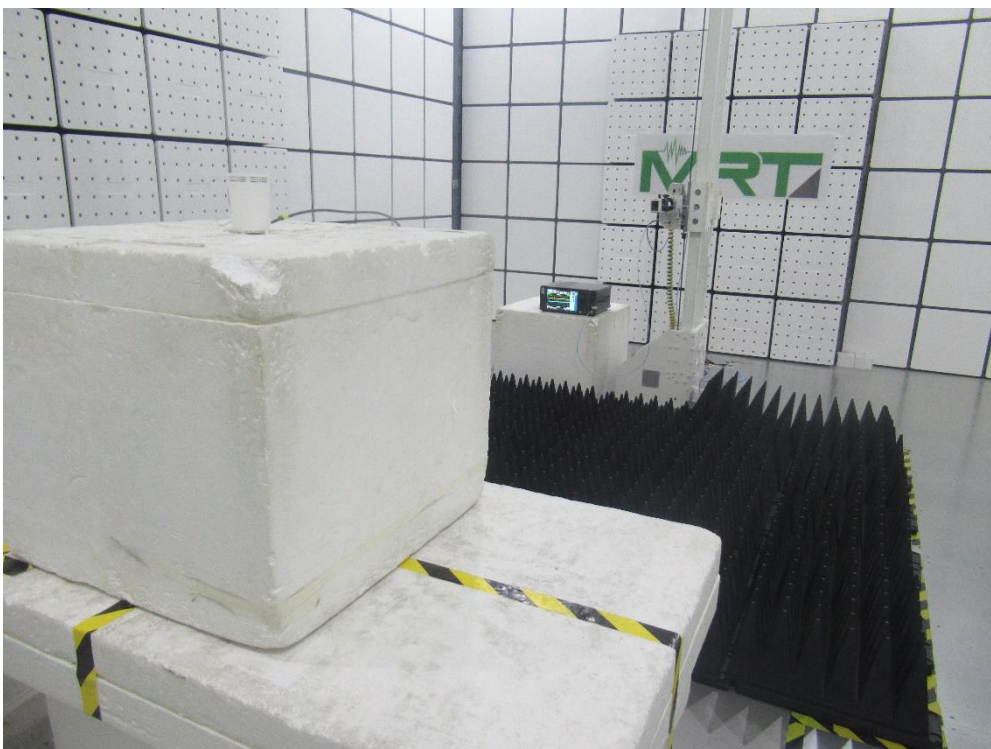

RF Test Setup Photo

Description: Front View of AC Conducted Emission Test Setup for Power Port

Description: Back View of AC Conducted Emission Test Setup for Power Port

Description: Radiated Spurious Emission Test Setup for 9kHz ~ 30MHz

Description: Radiated Spurious Emission Test Setup for 30MHz ~ 1GHz

Description: Radiated Spurious Emission Test Setup for 1GHz ~ 18GHz

Description: Radiated Spurious Emission Test Setup for 18GHz ~ 40GHz