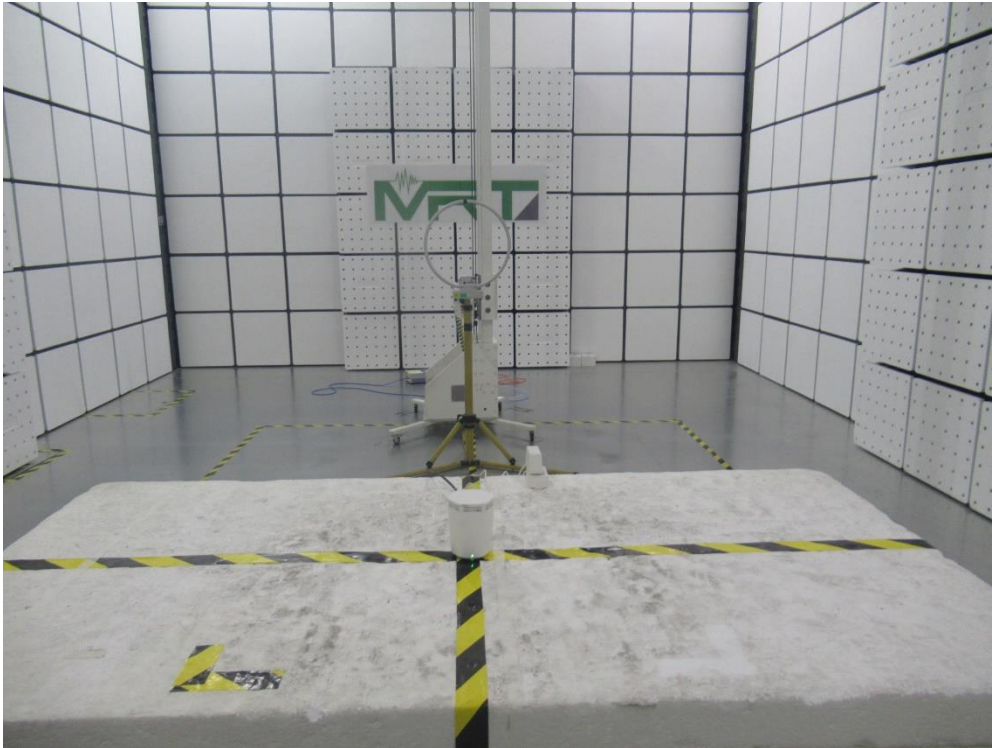

RF Test Setup Photo

Description: Front View of AC Conducted Emission Test Setup for Power Port

Description: Back View of AC Conducted Emission Test Setup for Power Port

Description: Radiated Spurious Emission Test Setup for 9kHz ~ 30MHz

Description: Radiated Spurious Emission Test Setup for 30MHz ~ 1GHz

Description: Radiated Spurious Emission Test Setup for 1GHz ~ 18GHz

Description: Radiated Spurious Emission Test Setup for 18GHz ~ 40GHz