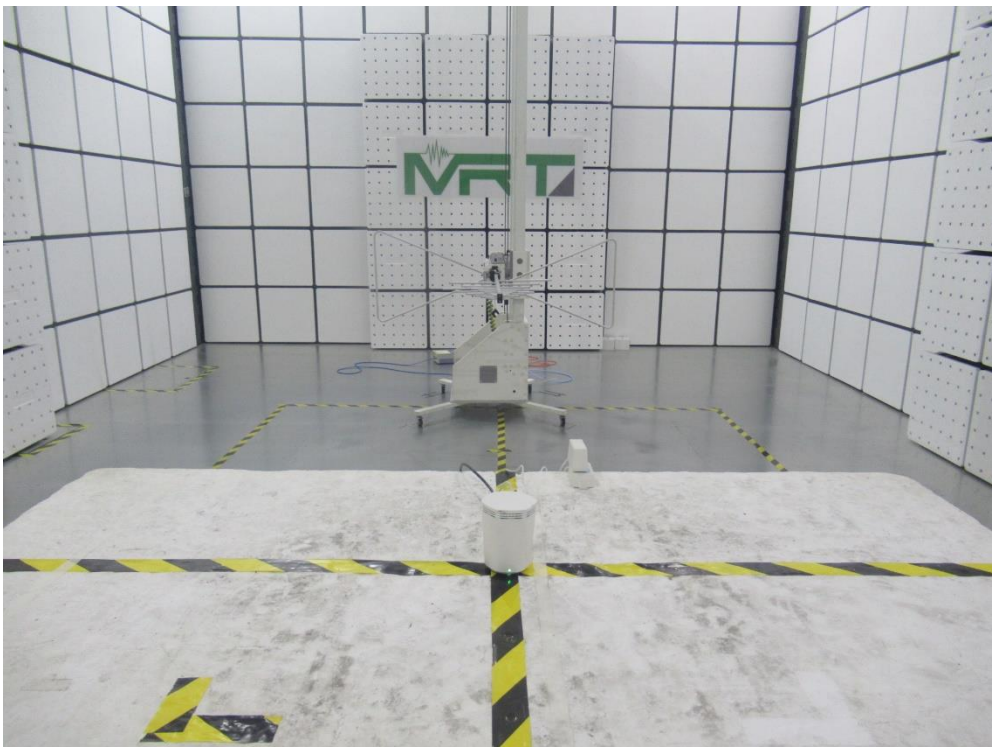

RF Test Setup Photo

Description: Front View of AC Conducted Emission Test Setup for Power Port

Description: Back View of AC Conducted Emission Test Setup for Power Port

Description: Radiated Spurious Emission Test Setup for 9kHz ~ 30MHz

Description: Radiated Spurious Emission Test Setup for 30MHz ~ 1GHz

Description: Radiated Spurious Emission Test Setup for 1GHz ~ 18GHz

Description: Radiated Spurious Emission Test Setup for 18GHz ~ 40GHz