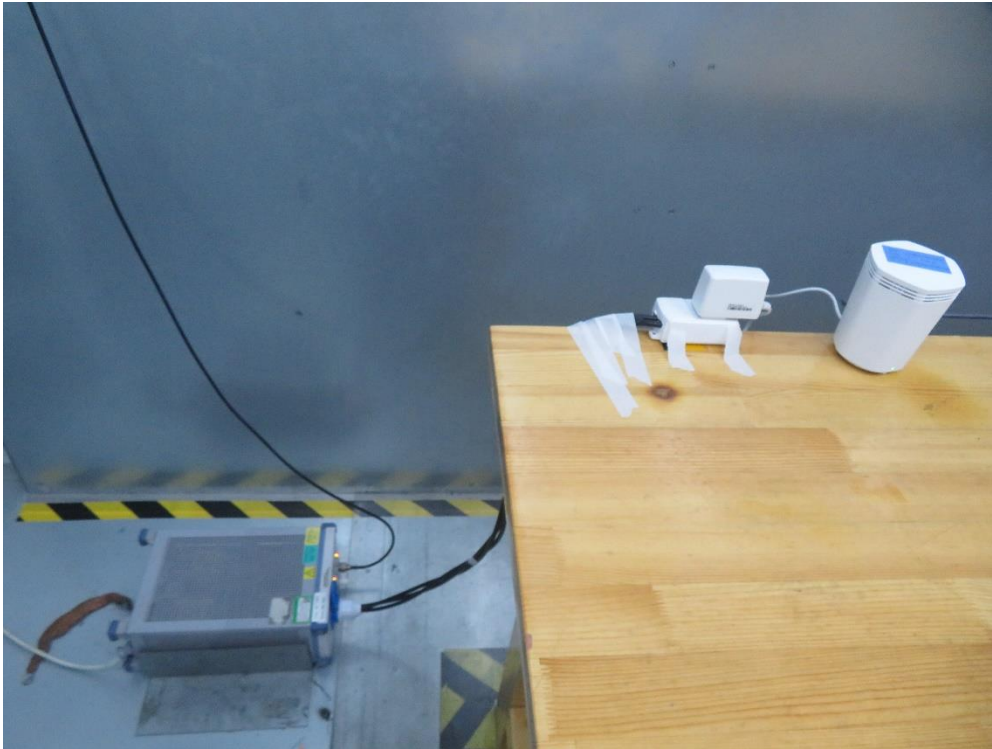

RF Test Setup Photo

Description: Front View of AC Conducted Emission Test Setup for Power Port

Description: Back View of AC Conducted Emission Test Setup for Power Port

Description: Radiated Spurious Emission Test Setup for 9kHz ~ 30MHz

Description: Radiated Spurious Emission Test Setup for 30MHz ~ 1GHz

Description: Radiated Spurious Emission Test Setup for 1GHz ~ 18GHz

Description: Radiated Spurious Emission Test Setup for 18GHz ~ 40GHz