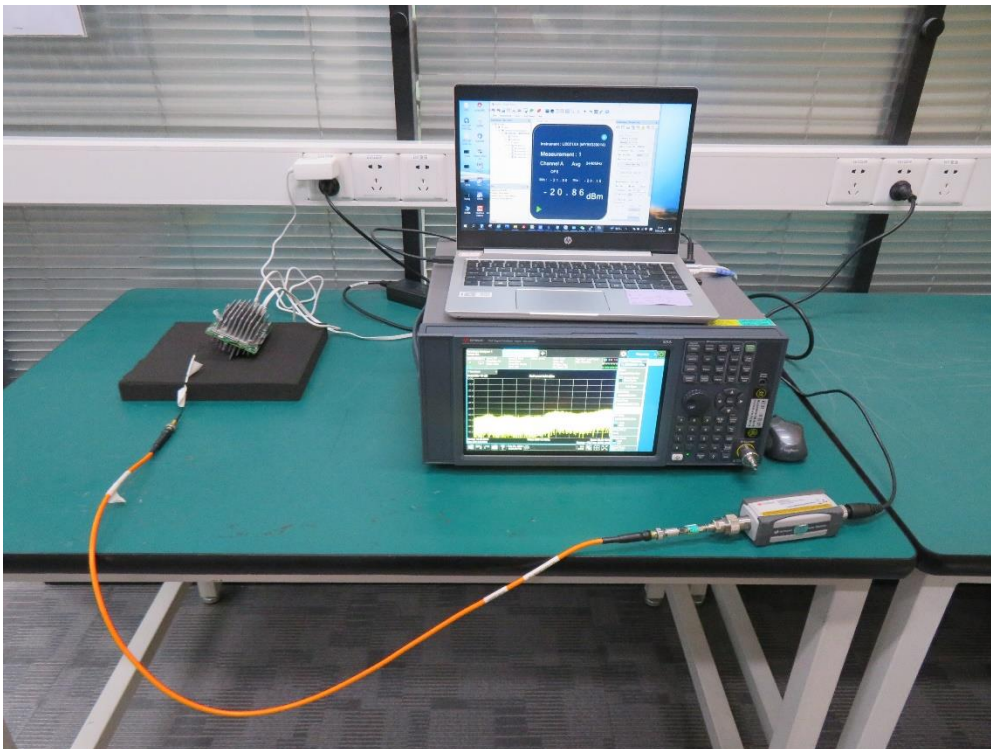

RF Test Setup Photo

Description: Front View of AC Conducted Emission Test Setup for Power Port

Description: Back View of AC Conducted Emission Test Setup for Power Port

Description: Radiated Spurious Emission Test Setup for 9kHz ~ 30MHz

Description: Radiated Spurious Emission Test Setup for 30MHz ~ 1GHz

Description: Radiated Spurious Emission Test Setup for 1GHz ~ 18GHz

Description: Radiated Spurious Emission Test Setup for 18GHz ~ 40GHz

Description: Conducted Measurement Test Setup

Description: Dynamic Frequency Selection Measurement Test Setup

Description: Contention Based Protocol Measurement Test Setup