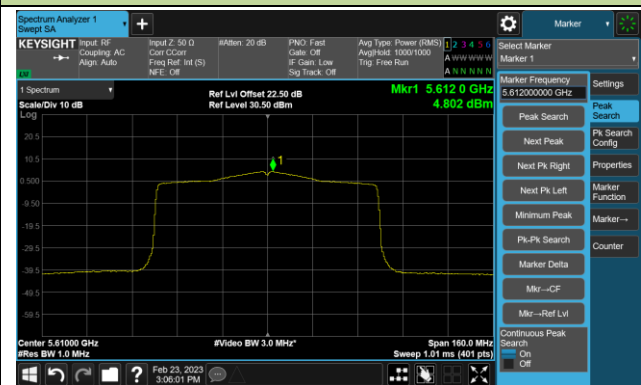

Channel 142(5710MHz)

802.11ax-HE40 Power Spectral Density- Ant 0

Channel 151 (5755MHz)

Channel 159 (5795MHz)

802.11ax-HE80 Power Spectral Density- Ant 0

Channel 42 (5210MHz)

Channel 58 (5290MHz)

Channel 106 (5530MHz)

Channel 122 (5610MHz)

Channel 138 (5690MHz)

Channel 155 (5775MHz)

802.11ax-HE160 Power Spectral Density- Ant 0

Channel 50 (5250MHz)

Channel 114 (5570MHz)

802.11a Power Spectral Density- Ant 1

Channel 36 (5180MHz)