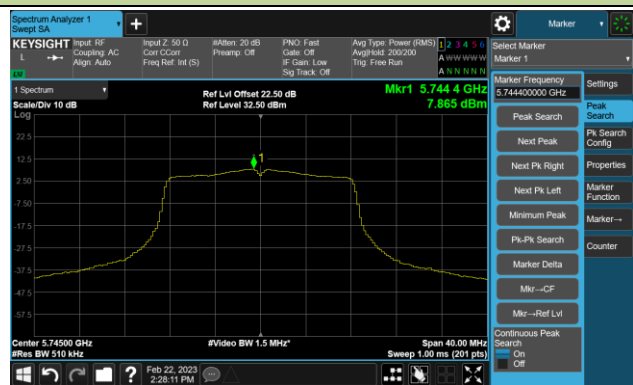

Channel 44 (5220MHz)

Channel 48 (5240MHz)

Channel 52 (5260MHz)

Channel 60 (5300MHz)

Channel 64 (5320MHz)

Channel 100 (5500MHz)

Channel 116 (5580MHz)

802.11a Power Spectral Density- Ant 1

Channel 140 (5700MHz)

Channel 144(5720MHz)

Channel 149 (5745MHz)

Channel 157 (5785MHz)

Channel 165 (5825MHz)

802.11ac-VHT20 Power Spectral Density- Ant 1

Channel 36 (5180MHz)

Channel 44 (5220MHz)