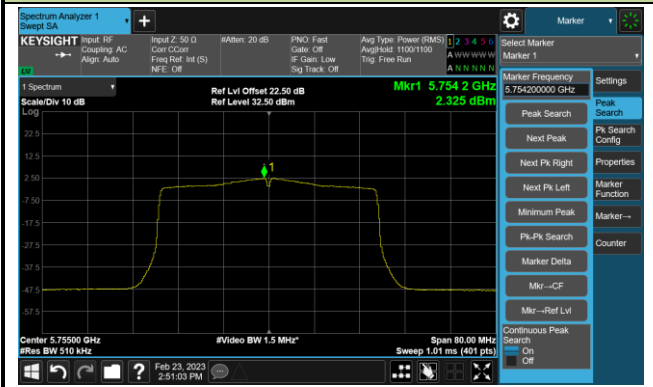

802.11ax-HE40 Power Spectral Density- Ant 0

Channel 38 (5190MHz)

Channel 46 (5230MHz)

Channel 54 (5270MHz)

Channel 62 (5310MHz)

Channel 102 (5510MHz)

Channel 110 (5550MHz)

Channel 134 (5670MHz)

Channel 142(5710MHz)

802.11ax-HE40 Power Spectral Density- Ant 0

Channel 151 (5755MHz)

Channel 159 (5795MHz)

802.11ax-HE80 Power Spectral Density- Ant 0

Channel 42 (5210MHz)

Channel 58 (5290MHz)

Channel 106 (5530MHz)