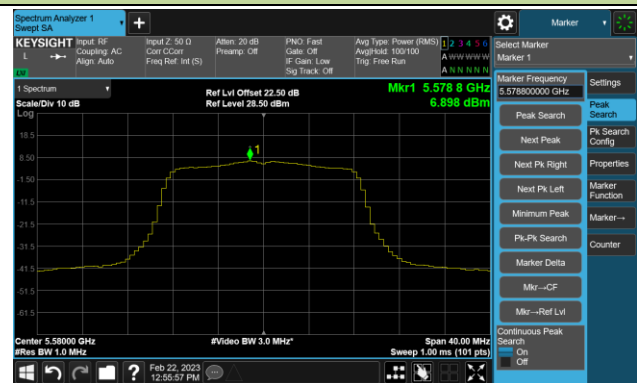

Channel 44 (5220MHz)

Channel 48 (5240MHz)

Channel 52 (5260MHz)

Channel 60 (5300MHz)

Channel 64 (5320MHz)

Channel 100 (5500MHz)

Channel 116 (5580MHz)

802.11a Power Spectral Density- Ant 1

Channel 140 (5700MHz)

Channel 144(5720MHz)

Channel 149 (5745MHz)

Channel 157 (5785MHz)

Channel 165 (5825MHz)

802.11ac-VHT20 Power Spectral Density- Ant 1

Channel 36 (5180MHz)

Channel 44 (5220MHz)