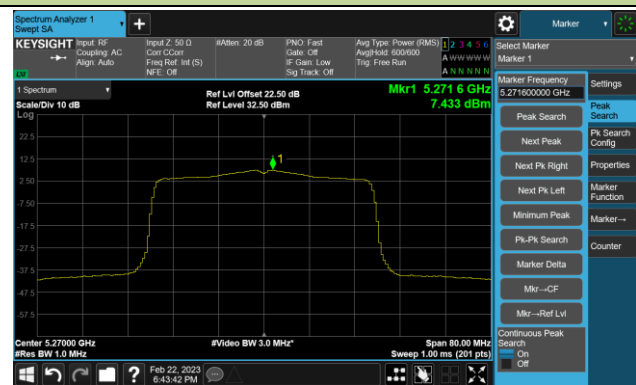

Channel 64 (5320MHz)

Channel 100 (5500MHz)

Channel 116 (5580MHz)

802.11ax-HE20 Power Spectral Density- Ant 1

Channel 140 (5700MHz)

Channel 144(5720MHz)

Channel 149 (5745MHz)

Channel 157 (5785MHz)

Channel 165 (5825MHz)

802.11ax-HE40 Power Spectral Density- Ant 1

Channel 38 (5190MHz)

Channel 46 (5230MHz)

Channel 54 (5270MHz)

Channel 62 (5310MHz)

Channel 102 (5510MHz)

Channel 110 (5550MHz)

Channel 134 (5670MHz)

Channel 142(5710MHz)

802.11ax-HE40 Power Spectral Density- Ant 1

Channel 151 (5755MHz)

Channel 159 (5795MHz)