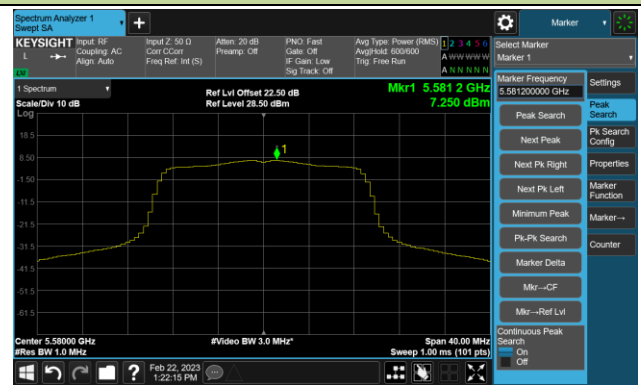

Channel 48 (5240MHz)

Channel 52 (5260MHz)

Channel 60 (5300MHz)

Channel 64 (5320MHz)

Channel 100 (5500MHz)

Channel 116 (5580MHz)

802.11ac-VHT20 Power Spectral Density- Ant 1

Channel 140 (5700MHz)

Channel 144(5720MHz)

Channel 149 (5745MHz)

Channel 157 (5785MHz)

Channel 165 (5825MHz)

802.11ac-VHT40 Power Spectral Density- Ant 1

Channel 38 (5190MHz)

Channel 46 (5230MHz)

Channel 54 (5270MHz)