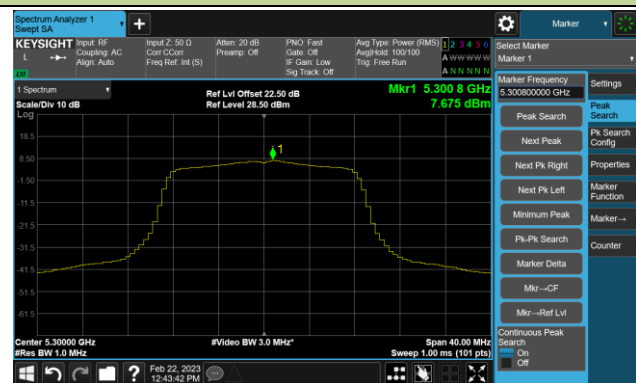

Channel 44 (5220MHz)

Channel 48 (5240MHz)

Channel 52 (5260MHz)

Channel 60 (5300MHz)

Channel 64 (5320MHz)

Channel 100 (5500MHz)

Channel 116 (5580MHz)

802.11a Power Spectral Density- Ant 1

Channel 140 (5700MHz)

Channel 144(5720MHz)

Channel 149 (5745MHz)

Channel 157 (5785MHz)

Channel 165 (5825MHz)

802.11ac-VHT20 Power Spectral Density- Ant 1

Channel 36 (5180MHz)

Channel 44 (5220MHz)