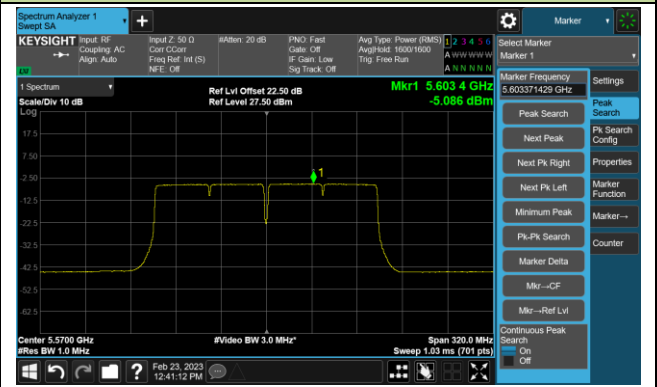

802.11ac-VHT80 Power Spectral Density- Ant 1

Channel 42 (5210MHz)

Channel 58 (5290MHz)

Channel 106 (5530MHz)

Channel 122 (5610MHz)

Channel 138 (5690MHz)

Channel 155 (5775MHz)

802.11ac-VHT160 Power Spectral Density- Ant 1

Channel 50 (5250MHz)

Channel 114 (5570MHz)

802.11ax-HE20 Power Spectral Density- Ant 1

Channel 36 (5180MHz)

Channel 44 (5220MHz)

Channel 48 (5240MHz)

Channel 52 (5260MHz)

Channel 60 (5300MHz)