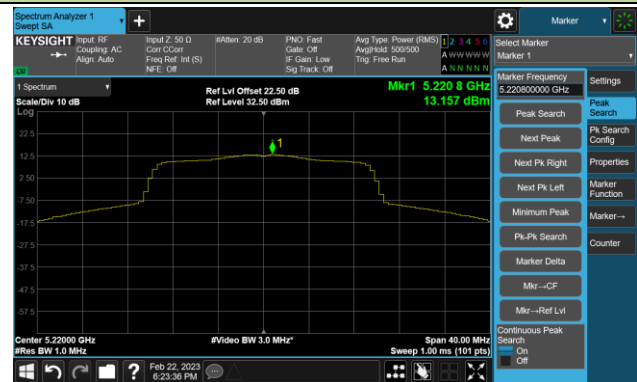

802.11ac-VHT80 Power Spectral Density- Ant 1

Channel 42 (5210MHz)

Channel 58 (5290MHz)

Channel 106 (5530MHz)

Channel 122 (5610MHz)

Channel 138 (5690MHz)

Channel 155 (5775MHz)

802.11ac-VHT160 Power Spectral Density- Ant 1

Channel 50 (5250MHz)

Channel 114 (5570MHz)

802.11ax-HE20 Power Spectral Density- Ant 1

Channel 36 (5180MHz)

Channel 44 (5220MHz)

Channel 48 (5240MHz)

Channel 52 (5260MHz)

Channel 60 (5300MHz)

Channel 64 (5320MHz)

Channel 100 (5500MHz)

Channel 116 (5580MHz)

802.11ax-HE20 Power Spectral Density- Ant 1

Channel 140 (5700MHz)

Channel 144(5720MHz)

Channel 149 (5745MHz)

Channel 157 (5785MHz)