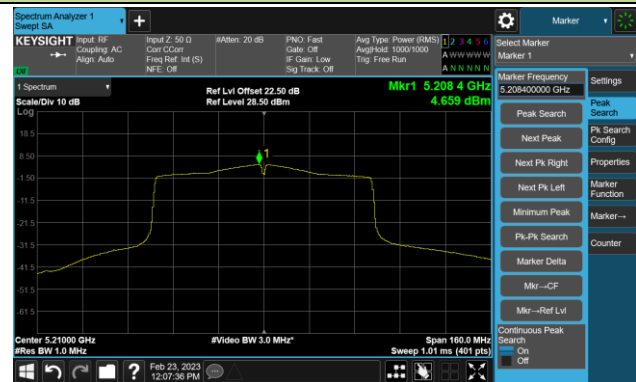

Channel 62 (5310MHz)

Channel 102 (5510MHz)

Channel 110 (5550MHz)

Channel 134 (5670MHz)

Channel 142(5710MHz)

802.11ac-VHT40 Power Spectral Density- Ant 1

Channel 151 (5755MHz)

Channel 159 (5795MHz)

802.11ac-VHT80 Power Spectral Density- Ant 1

Channel 42 (5210MHz)

Channel 58 (5290MHz)

Channel 106 (5530MHz)

Channel 122 (5610MHz)

Channel 138 (5690MHz)

Channel 155 (5775MHz)

802.11ac-VHT160 Power Spectral Density- Ant 1