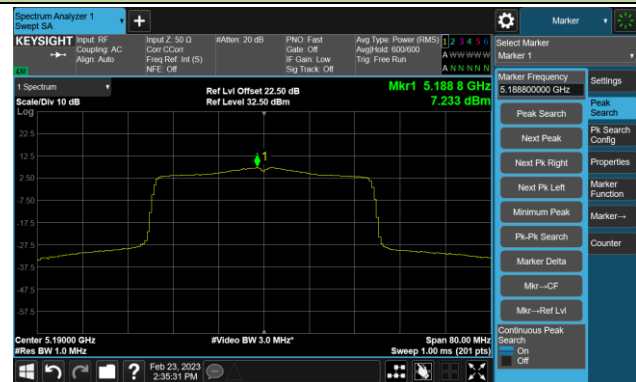

802.11ax-HE40 Power Spectral Density- Ant 0

Channel 38 (5190MHz)

Channel 46 (5230MHz)

Channel 54 (5270MHz)

Channel 62 (5310MHz)

Channel 102 (5510MHz)

Channel 110 (5550MHz)

Channel 134 (5670MHz)

Channel 142(5710MHz)

802.11ax-HE40 Power Spectral Density- Ant 0

Channel 151 (5755MHz)

Channel 159 (5795MHz)

802.11ax-HE80 Power Spectral Density- Ant 0

Channel 42 (5210MHz)

Channel 58 (5290MHz)

Channel 106 (5530MHz)