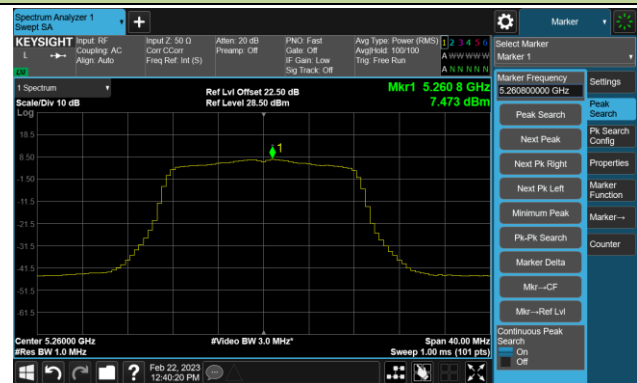

Channel 122 (5610MHz)

Channel 138 (5690MHz)

Channel 155 (5775MHz)

802.11ax-HE160 Power Spectral Density- Ant 0

Channel 50 (5250MHz)

Channel 114 (5570MHz)

802.11a Power Spectral Density- Ant 1

Channel 36 (5180MHz)

Channel 44 (5220MHz)

Channel 48 (5240MHz)

Channel 52 (5260MHz)

Channel 60 (5300MHz)

Channel 64 (5320MHz)

Channel 100 (5500MHz)

Channel 116 (5580MHz)

802.11a Power Spectral Density- Ant 1