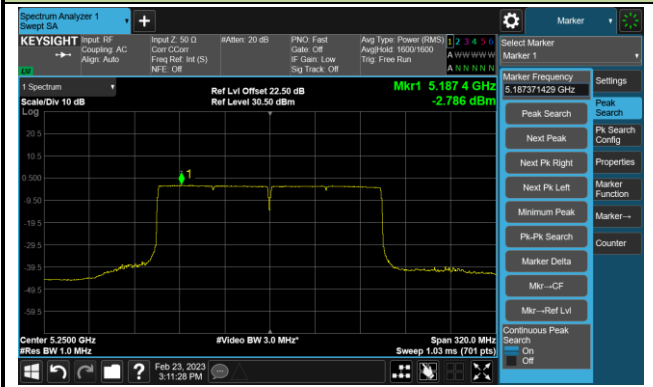

Channel 122 (5610MHz)

Channel 138 (5690MHz)

Channel 155 (5775MHz)

802.11ax-HE160 Power Spectral Density- Ant 0

Channel 50 (5250MHz)

Channel 114 (5570MHz)

802.11a Power Spectral Density- Ant 1

Channel 36 (5180MHz)

Channel 44 (5220MHz)

Channel 48 (5240MHz)

Channel 52 (5260MHz)

Channel 60 (5300MHz)

Channel 64 (5320MHz)

Channel 100 (5500MHz)

Channel 116 (5580MHz)

802.11a Power Spectral Density- Ant 1