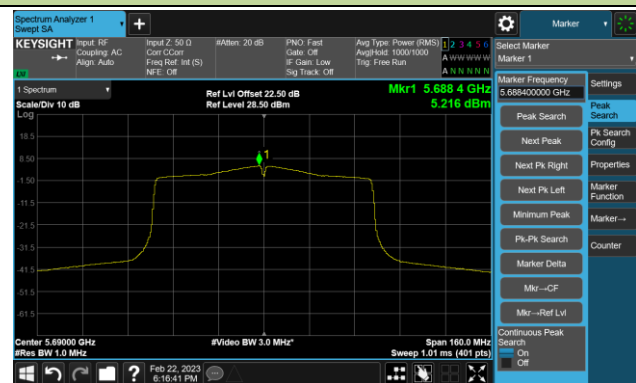

802.11ac-VHT80 Power Spectral Density- Ant 1

Channel 42 (5210MHz)

Channel 58 (5290MHz)

Channel 106 (5530MHz)

Channel 122 (5610MHz)

Channel 138 (5690MHz)

Channel 155 (5775MHz)

802.11ac-VHT160 Power Spectral Density- Ant 1

Channel 50 (5250MHz)

Channel 114 (5570MHz)

802.11ax-HE20 Power Spectral Density- Ant 1

Channel 36 (5180MHz)

Channel 44 (5220MHz)

Channel 48 (5240MHz)

Channel 52 (5260MHz)

Channel 60 (5300MHz)