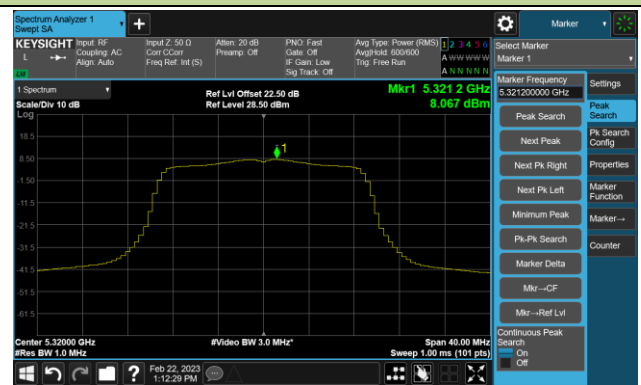

Channel 48 (5240MHz)

Channel 52 (5260MHz)

Channel 60 (5300MHz)

Channel 64 (5320MHz)

Channel 100 (5500MHz)

Channel 116 (5580MHz)

802.11ac-VHT20 Power Spectral Density- Ant 1

Channel 140 (5700MHz)

Channel 144(5720MHz)

Channel 149 (5745MHz)

Channel 157 (5785MHz)

Channel 165 (5825MHz)

802.11ac-VHT40 Power Spectral Density- Ant 1

Channel 38 (5190MHz)

Channel 46 (5230MHz)

Channel 54 (5270MHz)