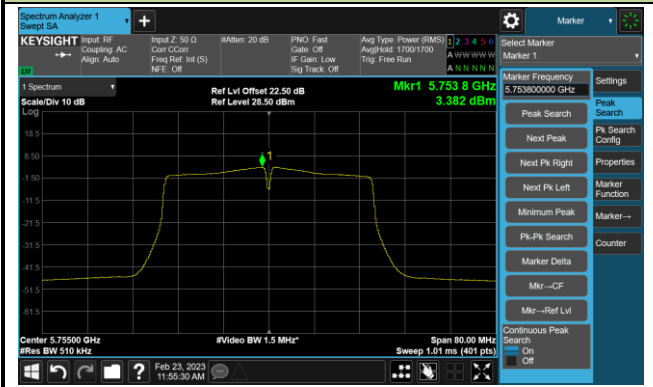

Channel 62 (5310MHz)

Channel 102 (5510MHz)

Channel 110 (5550MHz)

Channel 134 (5670MHz)

Channel 142(5710MHz)

802.11ac-VHT40 Power Spectral Density- Ant 1

Channel 151 (5755MHz)

Channel 159 (5795MHz)

802.11ac-VHT80 Power Spectral Density- Ant 1

Channel 42 (5210MHz)

Channel 58 (5290MHz)

Channel 106 (5530MHz)

Channel 122 (5610MHz)

Channel 138 (5690MHz)

Channel 155 (5775MHz)

802.11ac-VHT160 Power Spectral Density- Ant 1