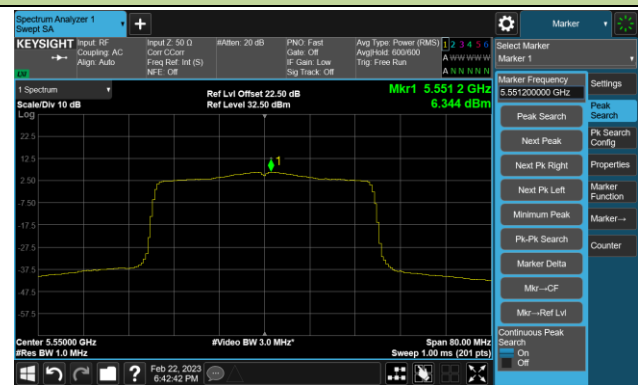

Channel 64 (5320MHz)

Channel 100 (5500MHz)

Channel 116 (5580MHz)

802.11ax-HE20 Power Spectral Density- Ant 1

Channel 140 (5700MHz)

Channel 144(5720MHz)

Channel 149 (5745MHz)

Channel 157 (5785MHz)

Channel 165 (5825MHz)

802.11ax-HE40 Power Spectral Density- Ant 1

Channel 38 (5190MHz)

Channel 46 (5230MHz)

Channel 54 (5270MHz)

Channel 62 (5310MHz)

Channel 102 (5510MHz)

Channel 110 (5550MHz)

Channel 134 (5670MHz)

Channel 142(5710MHz)

802.11ax-HE40 Power Spectral Density- Ant 1

Channel 151 (5755MHz)

Channel 159 (5795MHz)