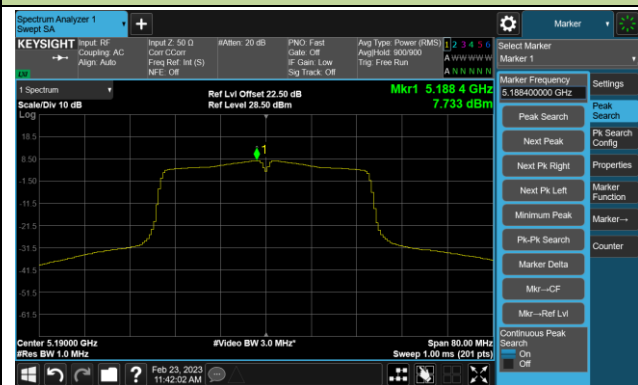

Channel 144(5720MHz)

Channel 149 (5745MHz)

Channel 157 (5785MHz)

Channel 165 (5825MHz)

802.11ac-VHT40 Power Spectral Density- Ant 1

Channel 38 (5190MHz)

Channel 46 (5230MHz)

Channel 54 (5270MHz)

Channel 62 (5310MHz)

Channel 102 (5510MHz)

Channel 110 (5550MHz)

Channel 134 (5670MHz)

Channel 142(5710MHz)

802.11ac-VHT40 Power Spectral Density- Ant 1

Channel 151 (5755MHz)

Channel 159 (5795MHz)