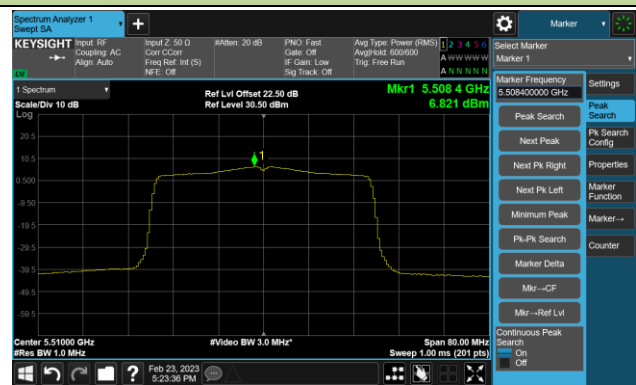

Channel 64 (5320MHz)

Channel 100 (5500MHz)

Channel 116 (5580MHz)

802.11ax-HE20 Power Spectral Density- Ant 1

Channel 140 (5700MHz)

Channel 144(5720MHz)

Channel 149 (5745MHz)

Channel 157 (5785MHz)

Channel 165 (5825MHz)

802.11ax-HE40 Power Spectral Density- Ant 1

Channel 38 (5190MHz)

Channel 46 (5230MHz)

Channel 54 (5270MHz)

Channel 62 (5310MHz)

Channel 102 (5510MHz)

Channel 110 (5550MHz)

Channel 134 (5670MHz)

Channel 142(5710MHz)

802.11ax-HE40 Power Spectral Density- Ant 1

Channel 151 (5755MHz)

Channel 159 (5795MHz)