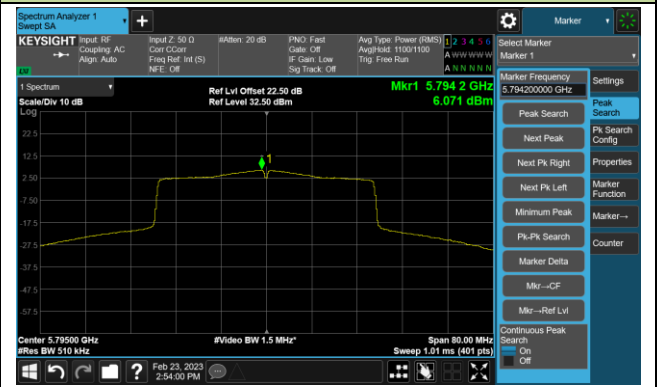

802.11ax-HE40 Power Spectral Density- Ant 0

Channel 38 (5190MHz)

Channel 46 (5230MHz)

Channel 54 (5270MHz)

Channel 62 (5310MHz)

Channel 102 (5510MHz)

Channel 110 (5550MHz)

Channel 134 (5670MHz)

Channel 142(5710MHz)

802.11ax-HE40 Power Spectral Density- Ant 0

Channel 151 (5755MHz)

Channel 159 (5795MHz)

802.11ax-HE80 Power Spectral Density- Ant 0

Channel 42 (5210MHz)

Channel 58 (5290MHz)

Channel 106 (5530MHz)