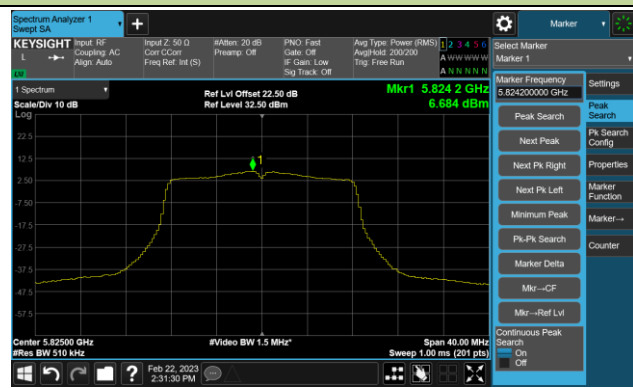

Channel 140 (5700MHz)

Channel 144(5720MHz)

Channel 149 (5745MHz)

Channel 157 (5785MHz)

Channel 165 (5825MHz)

802.11ac-VHT20 Power Spectral Density- Ant 1

Channel 36 (5180MHz)

Channel 44 (5220MHz)

Channel 48 (5240MHz)

Channel 52 (5260MHz)

Channel 60 (5300MHz)

Channel 64 (5320MHz)

Channel 100 (5500MHz)

Channel 116 (5580MHz)

802.11ac-VHT20 Power Spectral Density- Ant 1

Channel 140 (5700MHz)