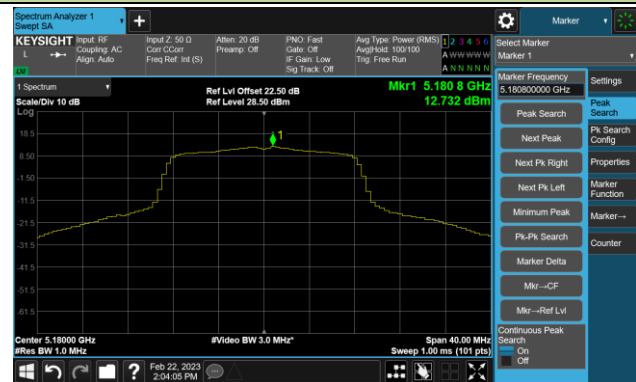

Channel 122 (5610MHz)

Channel 138 (5690MHz)

Channel 155 (5775MHz)

802.11ax-HE160 Power Spectral Density- Ant 0

Channel 50 (5250MHz)

Channel 114 (5570MHz)

802.11a Power Spectral Density- Ant 1

Channel 36 (5180MHz)

Channel 44 (5220MHz)

Channel 48 (5240MHz)

Channel 52 (5260MHz)

Channel 60 (5300MHz)

Channel 64 (5320MHz)

Channel 100 (5500MHz)

Channel 116 (5580MHz)

802.11a Power Spectral Density- Ant 1