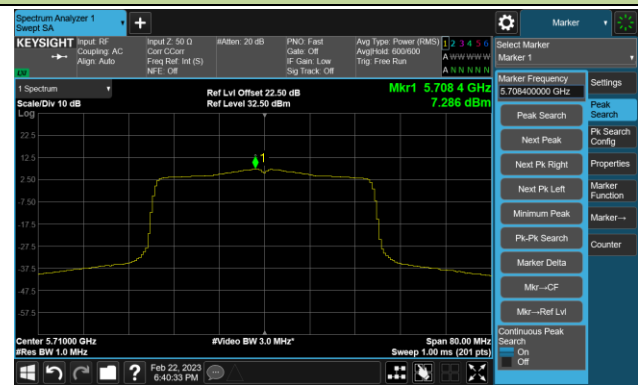

Channel 64 (5320MHz)

Channel 100 (5500MHz)

Channel 116 (5580MHz)

802.11ax-HE20 Power Spectral Density- Ant 1

Channel 140 (5700MHz)

Channel 144(5720MHz)

Channel 149 (5745MHz)

Channel 157 (5785MHz)

Channel 165 (5825MHz)

802.11ax-HE40 Power Spectral Density- Ant 1

Channel 38 (5190MHz)

Channel 46 (5230MHz)

Channel 54 (5270MHz)

Channel 62 (5310MHz)

Channel 102 (5510MHz)

Channel 110 (5550MHz)

Channel 134 (5670MHz)

Channel 142(5710MHz)

802.11ax-HE40 Power Spectral Density- Ant 1

Channel 151 (5755MHz)

Channel 159 (5795MHz)