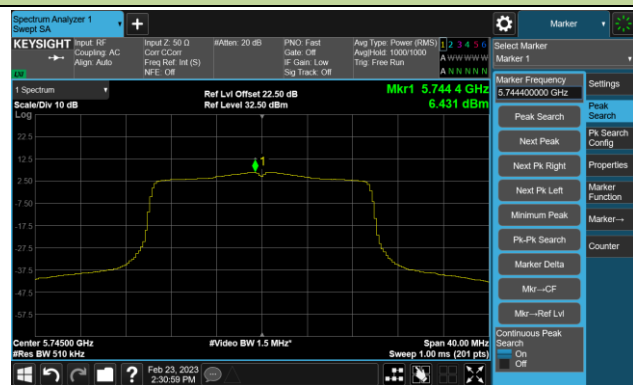

Channel 50 (5250MHz)

Channel 114 (5570MHz)

802.11ax-HE20 Power Spectral Density- Ant 1

Channel 36 (5180MHz)

Channel 44 (5220MHz)

Channel 48 (5240MHz)

Channel 52 (5260MHz)

Channel 60 (5300MHz)

Channel 64 (5320MHz)

Channel 100 (5500MHz)

Channel 116 (5580MHz)

802.11ax-HE20 Power Spectral Density- Ant 1

Channel 140 (5700MHz)

Channel 144(5720MHz)

Channel 149 (5745MHz)

Channel 157 (5785MHz)

Channel 165 (5825MHz)

802.11ax-HE40 Power Spectral Density- Ant 1

Channel 38 (5190MHz)

Channel 46 (5230MHz)

Channel 54 (5270MHz)

Channel 62 (5310MHz)

Channel 102 (5510MHz)

Channel 110 (5550MHz)