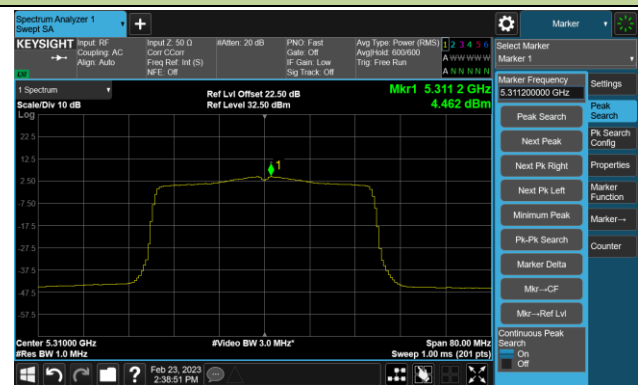

Channel 64 (5320MHz)

Channel 100 (5500MHz)

Channel 116 (5580MHz)

802.11ax-HE20 Power Spectral Density- Ant 1

Channel 140 (5700MHz)

Channel 144(5720MHz)

Channel 149 (5745MHz)

Channel 157 (5785MHz)

Channel 165 (5825MHz)

802.11ax-HE40 Power Spectral Density- Ant 1

Channel 38 (5190MHz)

Channel 46 (5230MHz)

Channel 54 (5270MHz)

Channel 62 (5310MHz)

Channel 102 (5510MHz)

Channel 110 (5550MHz)

Channel 134 (5670MHz)

Channel 142(5710MHz)

802.11ax-HE40 Power Spectral Density- Ant 1

Channel 151 (5755MHz)

Channel 159 (5795MHz)