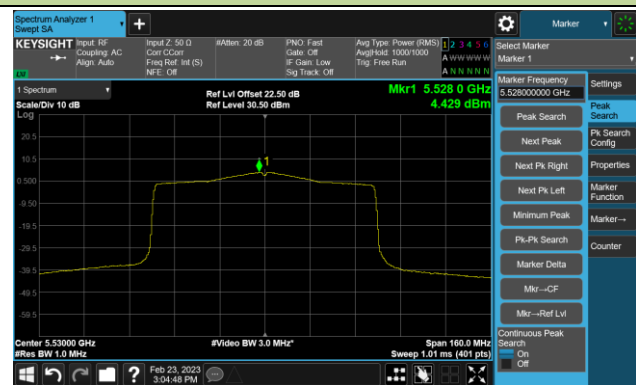

Channel 142(5710MHz)

802.11ax-HE40 Power Spectral Density- Ant 0

Channel 151 (5755MHz)

Channel 159 (5795MHz)

802.11ax-HE80 Power Spectral Density- Ant 0

Channel 42 (5210MHz)

Channel 58 (5290MHz)

Channel 106 (5530MHz)

Channel 122 (5610MHz)

Channel 138 (5690MHz)

Channel 155 (5775MHz)

802.11ax-HE160 Power Spectral Density- Ant 0

Channel 50 (5250MHz)

Channel 114 (5570MHz)

802.11a Power Spectral Density- Ant 1

Channel 36 (5180MHz)