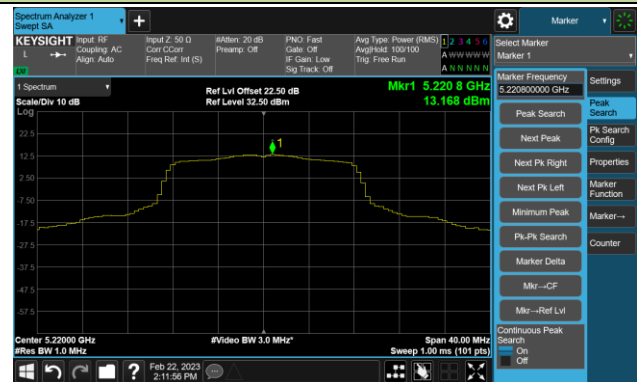

Channel 122 (5610MHz)

Channel 138 (5690MHz)

Channel 155 (5775MHz)

802.11ax-HE160 Power Spectral Density- Ant 0

Channel 50 (5250MHz)

Channel 114 (5570MHz)

802.11a Power Spectral Density- Ant 1

Channel 36 (5180MHz)

Channel 44 (5220MHz)

Channel 48 (5240MHz)

Channel 52 (5260MHz)

Channel 60 (5300MHz)

Channel 64 (5320MHz)

Channel 100 (5500MHz)

Channel 116 (5580MHz)

802.11a Power Spectral Density- Ant 1