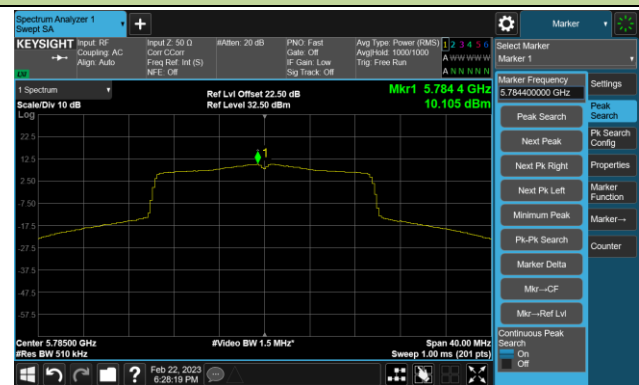

Channel 50 (5250MHz)

Channel 114 (5570MHz)

802.11ax-HE20 Power Spectral Density- Ant 1

Channel 36 (5180MHz)

Channel 44 (5220MHz)

Channel 48 (5240MHz)

Channel 52 (5260MHz)

Channel 60 (5300MHz)

Channel 64 (5320MHz)

Channel 100 (5500MHz)

Channel 116 (5580MHz)

802.11ax-HE20 Power Spectral Density- Ant 1

Channel 140 (5700MHz)

Channel 144(5720MHz)

Channel 149 (5745MHz)

Channel 157 (5785MHz)

Channel 165 (5825MHz)

802.11ax-HE40 Power Spectral Density- Ant 1

Channel 38 (5190MHz)

Channel 46 (5230MHz)

Channel 54 (5270MHz)

Channel 62 (5310MHz)

Channel 102 (5510MHz)

Channel 110 (5550MHz)