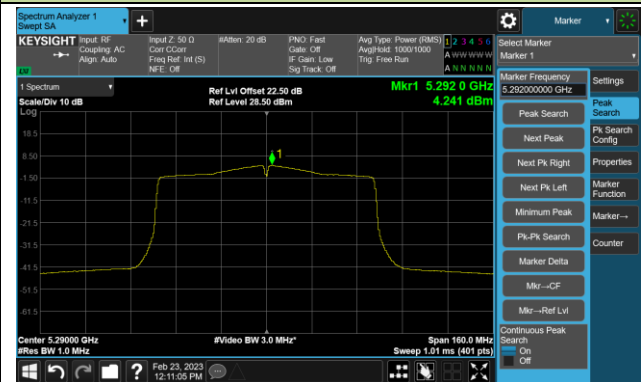

Channel 62 (5310MHz)

Channel 102 (5510MHz)

Channel 110 (5550MHz)

Channel 134 (5670MHz)

Channel 142(5710MHz)

802.11ac-VHT40 Power Spectral Density- Ant 1

Channel 151 (5755MHz)

Channel 159 (5795MHz)

802.11ac-VHT80 Power Spectral Density- Ant 1

Channel 42 (5210MHz)

Channel 58 (5290MHz)

Channel 106 (5530MHz)

Channel 122 (5610MHz)

Channel 138 (5690MHz)

Channel 155 (5775MHz)

802.11ac-VHT160 Power Spectral Density- Ant 1