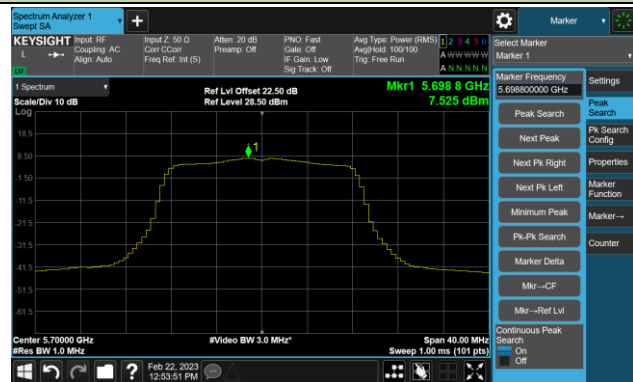

Channel 44 (5220MHz)

Channel 48 (5240MHz)

Channel 52 (5260MHz)

Channel 60 (5300MHz)

Channel 64 (5320MHz)

Channel 100 (5500MHz)

Channel 116 (5580MHz)

802.11a Power Spectral Density- Ant 1

Channel 140 (5700MHz)

Channel 144(5720MHz)

Channel 149 (5745MHz)

Channel 157 (5785MHz)

Channel 165 (5825MHz)

802.11ac-VHT20 Power Spectral Density- Ant 1

Channel 36 (5180MHz)

Channel 44 (5220MHz)