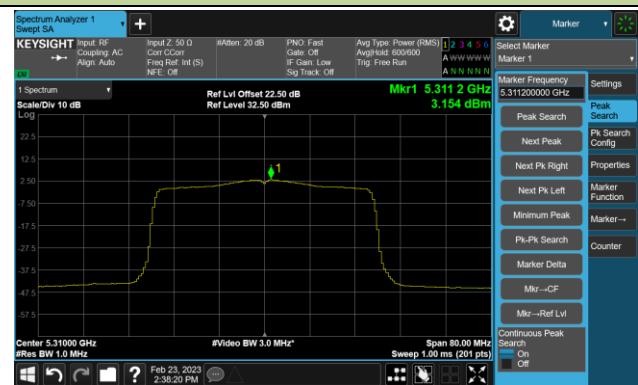

802.11ax-HE40 Power Spectral Density- Ant 0

Channel 38 (5190MHz)

Channel 46 (5230MHz)

Channel 54 (5270MHz)

Channel 62 (5310MHz)

Channel 102 (5510MHz)

Channel 110 (5550MHz)

Channel 134 (5670MHz)

Channel 142(5710MHz)

802.11ax-HE40 Power Spectral Density- Ant 0

Channel 151 (5755MHz)

Channel 159 (5795MHz)

802.11ax-HE80 Power Spectral Density- Ant 0

Channel 42 (5210MHz)

Channel 58 (5290MHz)

Channel 106 (5530MHz)