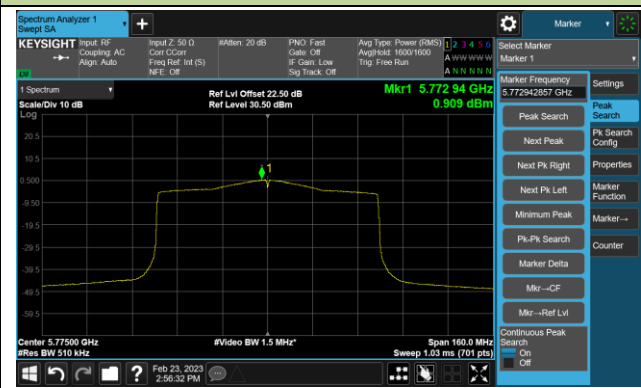

Channel 142(5710MHz)

802.11ax-HE40 Power Spectral Density- Ant 0

Channel 151 (5755MHz)

Channel 159 (5795MHz)

802.11ax-HE80 Power Spectral Density- Ant 0

Channel 42 (5210MHz)

Channel 58 (5290MHz)

Channel 106 (5530MHz)

Channel 122 (5610MHz)

Channel 138 (5690MHz)

Channel 155 (5775MHz)

802.11ax-HE160 Power Spectral Density- Ant 0

Channel 50 (5250MHz)

Channel 114 (5570MHz)

802.11a Power Spectral Density- Ant 1

Channel 36 (5180MHz)