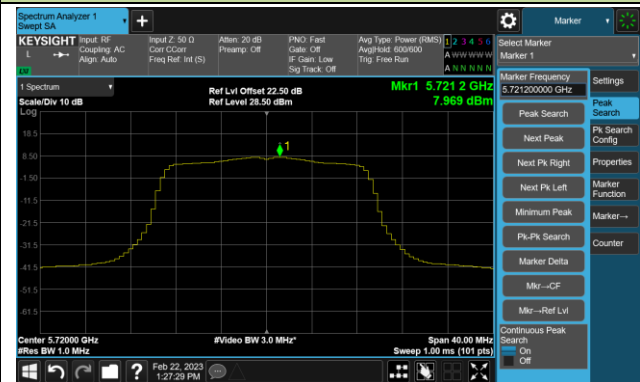

Channel 144(5720MHz)