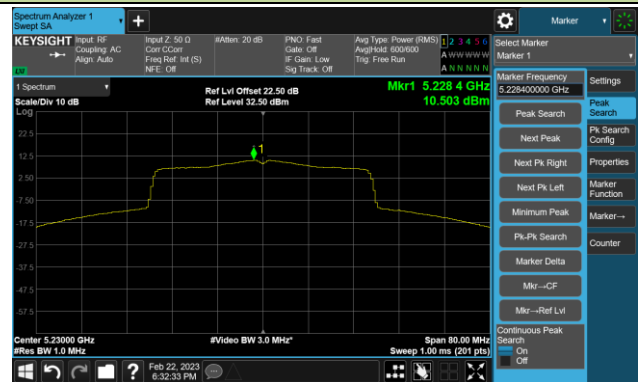

802.11ax-HE40 Power Spectral Density- Ant 0

Channel 38 (5190MHz)

Channel 46 (5230MHz)

Channel 54 (5270MHz)

Channel 62 (5310MHz)

Channel 102 (5510MHz)

Channel 110 (5550MHz)

Channel 134 (5670MHz)

Channel 142(5710MHz)

802.11ax-HE40 Power Spectral Density- Ant 0

Channel 151 (5755MHz)

Channel 159 (5795MHz)

802.11ax-HE80 Power Spectral Density- Ant 0

Channel 42 (5210MHz)

Channel 58 (5290MHz)

Channel 106 (5530MHz)