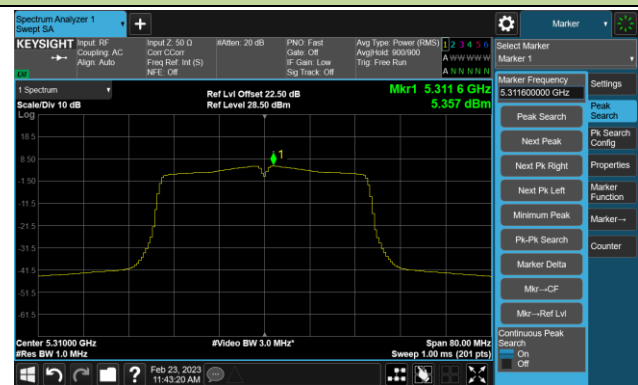

Channel 144(5720MHz)

Channel 149 (5745MHz)

Channel 157 (5785MHz)

Channel 165 (5825MHz)

802.11ac-VHT40 Power Spectral Density- Ant 1

Channel 38 (5190MHz)

Channel 46 (5230MHz)

Channel 54 (5270MHz)

Channel 62 (5310MHz)

Channel 102 (5510MHz)

Channel 110 (5550MHz)

Channel 134 (5670MHz)

Channel 142(5710MHz)

802.11ac-VHT40 Power Spectral Density- Ant 1

Channel 151 (5755MHz)

Channel 159 (5795MHz)