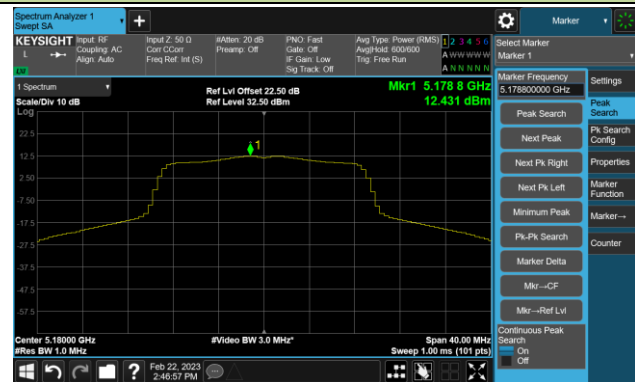

Channel 140 (5700MHz)

Channel 144(5720MHz)

Channel 149 (5745MHz)

Channel 157 (5785MHz)

Channel 165 (5825MHz)

802.11ac-VHT20 Power Spectral Density- Ant 1

Channel 36 (5180MHz)

Channel 44 (5220MHz)