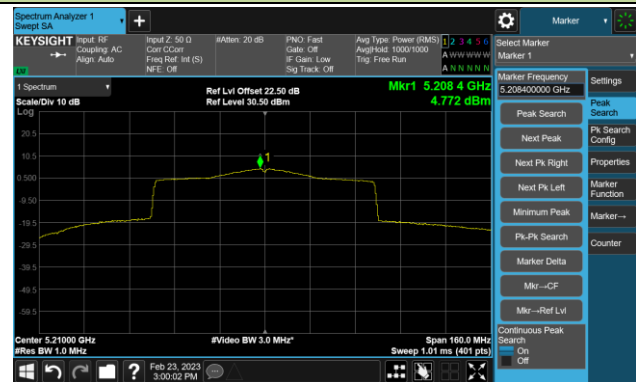

Channel 142(5710MHz)

802.11ax-HE40 Power Spectral Density- Ant 0

Channel 151 (5755MHz)

Channel 159 (5795MHz)

802.11ax-HE80 Power Spectral Density- Ant 0

Channel 42 (5210MHz)

Channel 58 (5290MHz)

Channel 106 (5530MHz)

Channel 122 (5610MHz)

Channel 138 (5690MHz)

Channel 155 (5775MHz)

802.11ax-HE160 Power Spectral Density- Ant 0

Channel 50 (5250MHz)

Channel 114 (5570MHz)

802.11a Power Spectral Density- Ant 1

Channel 36 (5180MHz)