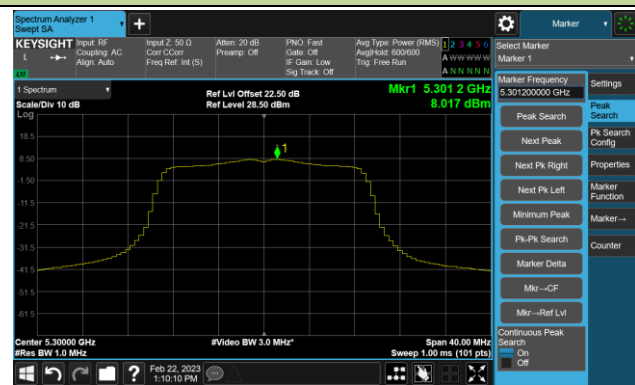

Channel 140 (5700MHz)

Channel 144(5720MHz)

Channel 149 (5745MHz)

Channel 157 (5785MHz)

Channel 165 (5825MHz)

802.11ac-VHT20 Power Spectral Density- Ant 1

Channel 36 (5180MHz)

Channel 44 (5220MHz)

Channel 48 (5240MHz)

Channel 52 (5260MHz)

Channel 60 (5300MHz)

Channel 64 (5320MHz)

Channel 100 (5500MHz)

Channel 116 (5580MHz)

802.11ac-VHT20 Power Spectral Density- Ant 1

Channel 140 (5700MHz)