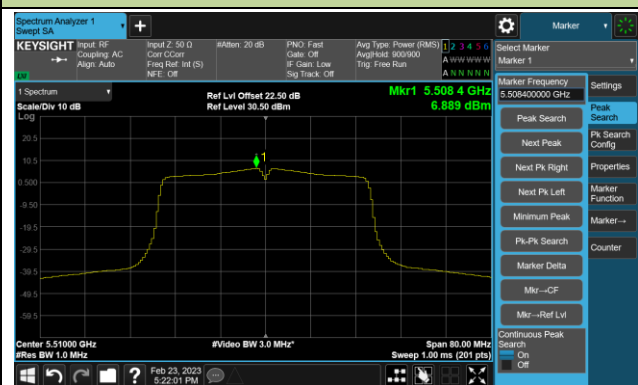

Channel 144(5720MHz)

Channel 149 (5745MHz)

Channel 157 (5785MHz)

Channel 165 (5825MHz)

802.11ac-VHT40 Power Spectral Density- Ant 1

Channel 38 (5190MHz)

Channel 46 (5230MHz)

Channel 54 (5270MHz)

Channel 62 (5310MHz)

Channel 102 (5510MHz)

Channel 110 (5550MHz)

Channel 134 (5670MHz)

Channel 142(5710MHz)

802.11ac-VHT40 Power Spectral Density- Ant 1

Channel 151 (5755MHz)

Channel 159 (5795MHz)