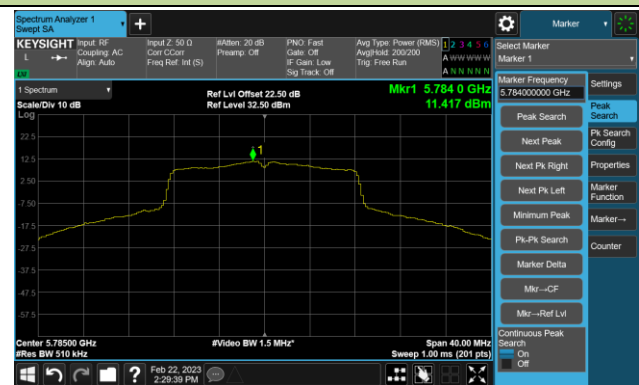

Channel 140 (5700MHz)

Channel 144(5720MHz)

Channel 149 (5745MHz)

Channel 157 (5785MHz)

Channel 165 (5825MHz)

802.11ac-VHT20 Power Spectral Density- Ant 1

Channel 36 (5180MHz)

Channel 44 (5220MHz)

Channel 48 (5240MHz)

Channel 52 (5260MHz)

Channel 60 (5300MHz)

Channel 64 (5320MHz)

Channel 100 (5500MHz)

Channel 116 (5580MHz)

802.11ac-VHT20 Power Spectral Density- Ant 1

Channel 140 (5700MHz)