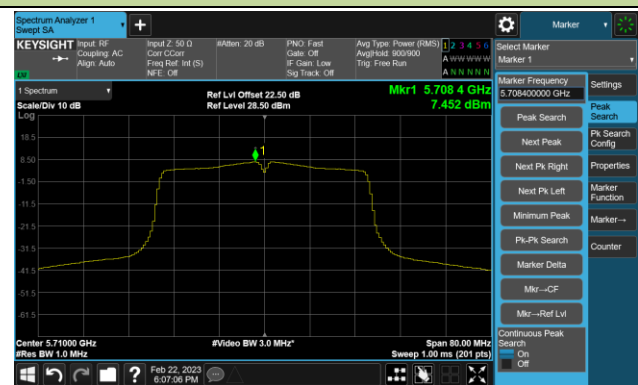

Channel 62 (5310MHz)

Channel 102 (5510MHz)

Channel 110 (5550MHz)

Channel 134 (5670MHz)

Channel 142(5710MHz)

802.11ac-VHT40 Power Spectral Density- Ant 1

Channel 151 (5755MHz)

Channel 159 (5795MHz)

802.11ac-VHT80 Power Spectral Density- Ant 1

Channel 42 (5210MHz)

Channel 58 (5290MHz)

Channel 106 (5530MHz)

Channel 122 (5610MHz)

Channel 138 (5690MHz)

Channel 155 (5775MHz)

802.11ac-VHT160 Power Spectral Density- Ant 1