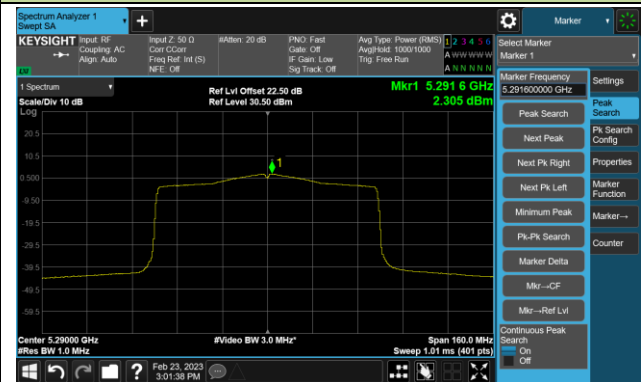

Channel 142(5710MHz)

802.11ax-HE40 Power Spectral Density- Ant 0

Channel 151 (5755MHz)

Channel 159 (5795MHz)

802.11ax-HE80 Power Spectral Density- Ant 0

Channel 42 (5210MHz)

Channel 58 (5290MHz)

Channel 106 (5530MHz)

Channel 122 (5610MHz)

Channel 138 (5690MHz)

Channel 155 (5775MHz)

802.11ax-HE160 Power Spectral Density- Ant 0

Channel 50 (5250MHz)

Channel 114 (5570MHz)

802.11a Power Spectral Density- Ant 1

Channel 36 (5180MHz)