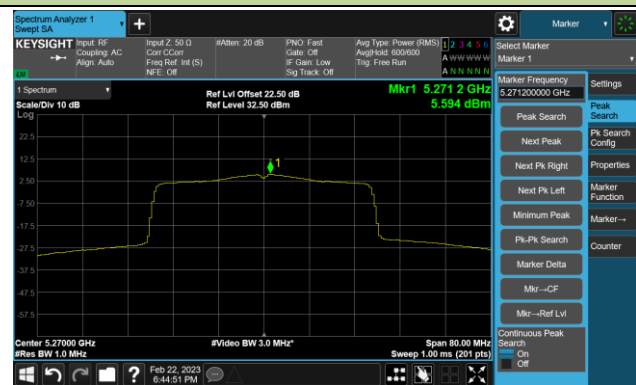

802.11ax-HE40 Power Spectral Density- Ant 0

Channel 38 (5190MHz)

Channel 46 (5230MHz)

Channel 54 (5270MHz)

Channel 62 (5310MHz)

Channel 102 (5510MHz)

Channel 110 (5550MHz)

Channel 134 (5670MHz)

Channel 142(5710MHz)

802.11ax-HE40 Power Spectral Density- Ant 0

Channel 151 (5755MHz)

Channel 159 (5795MHz)

802.11ax-HE80 Power Spectral Density- Ant 0

Channel 42 (5210MHz)

Channel 58 (5290MHz)

Channel 106 (5530MHz)