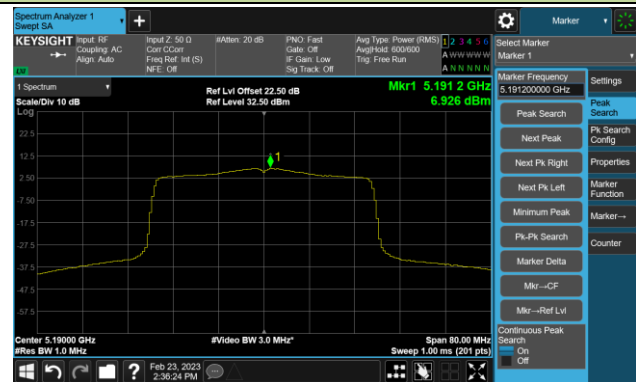

Channel 64 (5320MHz)

Channel 100 (5500MHz)

Channel 116 (5580MHz)

802.11ax-HE20 Power Spectral Density- Ant 1

Channel 140 (5700MHz)

Channel 144(5720MHz)

Channel 149 (5745MHz)

Channel 157 (5785MHz)

Channel 165 (5825MHz)

802.11ax-HE40 Power Spectral Density- Ant 1

Channel 38 (5190MHz)

Channel 46 (5230MHz)

Channel 54 (5270MHz)

Channel 62 (5310MHz)

Channel 102 (5510MHz)

Channel 110 (5550MHz)