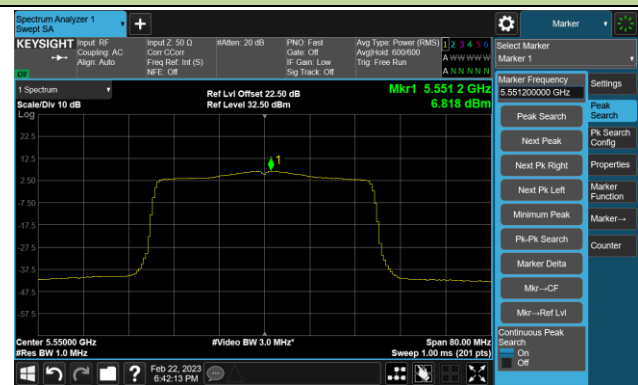

802.11ax-HE40 Power Spectral Density- Ant 0

Channel 38 (5190MHz)

Channel 46 (5230MHz)

Channel 54 (5270MHz)

Channel 62 (5310MHz)

Channel 102 (5510MHz)

Channel 110 (5550MHz)

Channel 134 (5670MHz)

Channel 142(5710MHz)

802.11ax-HE40 Power Spectral Density- Ant 0

Channel 151 (5755MHz)

Channel 159 (5795MHz)

802.11ax-HE80 Power Spectral Density- Ant 0

Channel 42 (5210MHz)

Channel 58 (5290MHz)

Channel 106 (5530MHz)