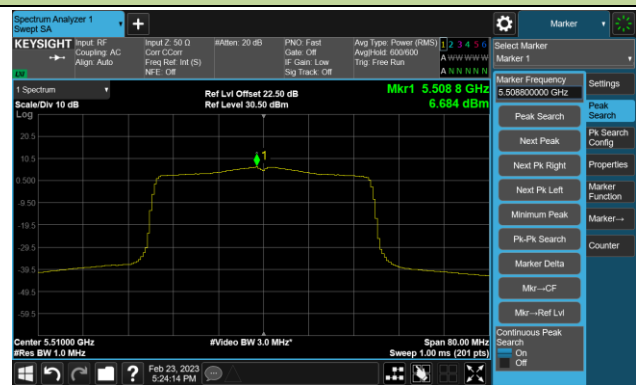

802.11ax-HE40 Power Spectral Density- Ant 0

Channel 38 (5190MHz)

Channel 46 (5230MHz)

Channel 54 (5270MHz)

Channel 62 (5310MHz)

Channel 102 (5510MHz)

Channel 110 (5550MHz)

Channel 134 (5670MHz)

Channel 142(5710MHz)

802.11ax-HE40 Power Spectral Density- Ant 0

Channel 151 (5755MHz)

Channel 159 (5795MHz)

802.11ax-HE80 Power Spectral Density- Ant 0

Channel 42 (5210MHz)

Channel 58 (5290MHz)

Channel 106 (5530MHz)