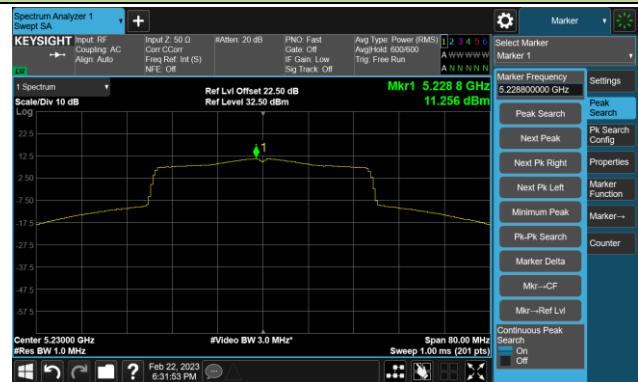

Channel 64 (5320MHz)

Channel 100 (5500MHz)

Channel 116 (5580MHz)

802.11ax-HE20 Power Spectral Density- Ant 1

Channel 140 (5700MHz)

Channel 144(5720MHz)

Channel 149 (5745MHz)

Channel 157 (5785MHz)

Channel 165 (5825MHz)

802.11ax-HE40 Power Spectral Density- Ant 1

Channel 38 (5190MHz)

Channel 46 (5230MHz)

Channel 54 (5270MHz)

Channel 62 (5310MHz)

Channel 102 (5510MHz)

Channel 110 (5550MHz)

Channel 134 (5670MHz)

Channel 142(5710MHz)

802.11ax-HE40 Power Spectral Density- Ant 1

Channel 151 (5755MHz)

Channel 159 (5795MHz)