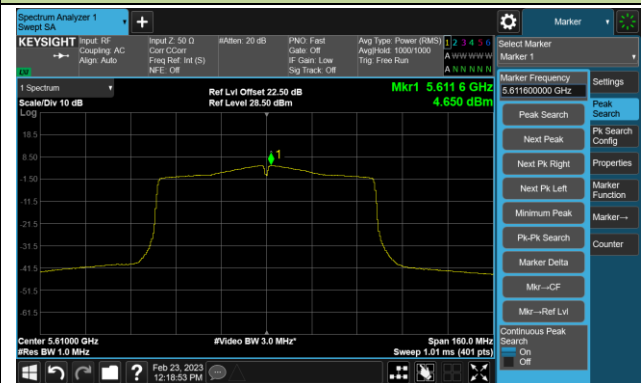

802.11ac-VHT80 Power Spectral Density- Ant 1

Channel 42 (5210MHz)

Channel 58 (5290MHz)

Channel 106 (5530MHz)

Channel 122 (5610MHz)

Channel 138 (5690MHz)

Channel 155 (5775MHz)

802.11ac-VHT160 Power Spectral Density- Ant 1

Channel 50 (5250MHz)

Channel 114 (5570MHz)

802.11ax-HE20 Power Spectral Density- Ant 1

Channel 36 (5180MHz)

Channel 44 (5220MHz)

Channel 48 (5240MHz)

Channel 52 (5260MHz)

Channel 60 (5300MHz)