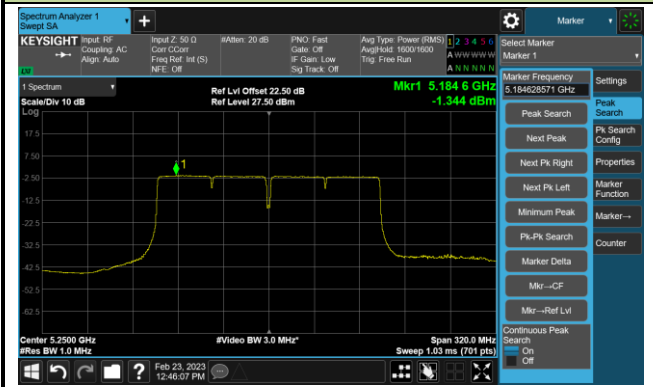

802.11ac-VHT160 Power Spectral Density- Ant 1

Channel 50 (5250MHz)

Channel 114 (5570MHz)