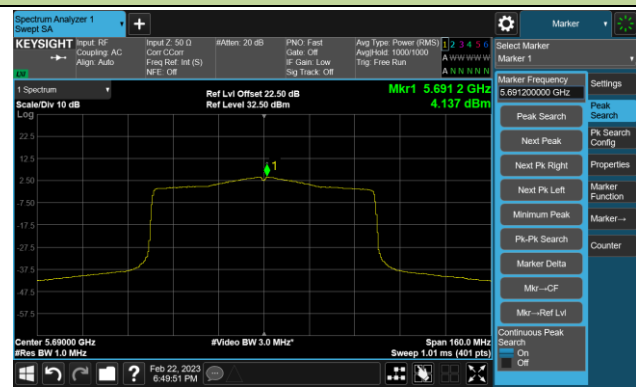

Channel 142(5710MHz)

802.11ax-HE40 Power Spectral Density- Ant 0

Channel 151 (5755MHz)

Channel 159 (5795MHz)

802.11ax-HE80 Power Spectral Density- Ant 0

Channel 42 (5210MHz)

Channel 58 (5290MHz)

Channel 106 (5530MHz)

Channel 122 (5610MHz)

Channel 138 (5690MHz)

Channel 155 (5775MHz)

802.11ax-HE160 Power Spectral Density- Ant 0

Channel 50 (5250MHz)

Channel 114 (5570MHz)

802.11a Power Spectral Density- Ant 1

Channel 36 (5180MHz)