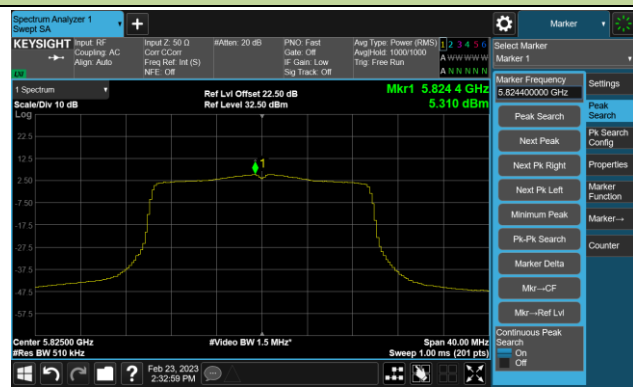

Channel 50 (5250MHz)

Channel 114 (5570MHz)

802.11ax-HE20 Power Spectral Density- Ant 1

Channel 36 (5180MHz)

Channel 44 (5220MHz)

Channel 48 (5240MHz)

Channel 52 (5260MHz)

Channel 60 (5300MHz)

Channel 64 (5320MHz)

Channel 100 (5500MHz)

Channel 116 (5580MHz)

802.11ax-HE20 Power Spectral Density- Ant 1

Channel 140 (5700MHz)

Channel 144(5720MHz)

Channel 149 (5745MHz)

Channel 157 (5785MHz)

Channel 165 (5825MHz)

802.11ax-HE40 Power Spectral Density- Ant 1

Channel 38 (5190MHz)

Channel 46 (5230MHz)

Channel 54 (5270MHz)

Channel 62 (5310MHz)

Channel 102 (5510MHz)

Channel 110 (5550MHz)