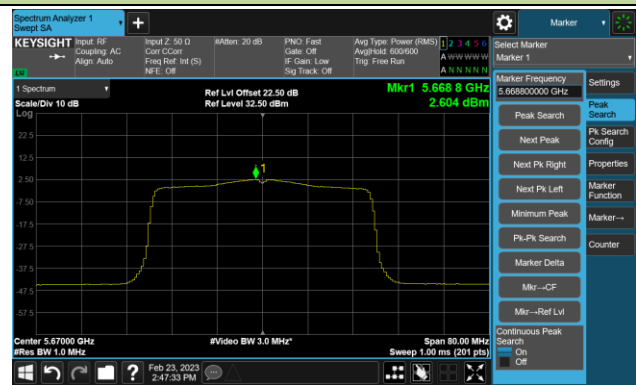

802.11ax-HE40 Power Spectral Density- Ant 0

Channel 38 (5190MHz)

Channel 46 (5230MHz)

Channel 54 (5270MHz)

Channel 62 (5310MHz)

Channel 102 (5510MHz)

Channel 110 (5550MHz)

Channel 134 (5670MHz)

Channel 142(5710MHz)

802.11ax-HE40 Power Spectral Density- Ant 0

Channel 151 (5755MHz)

Channel 159 (5795MHz)

802.11ax-HE80 Power Spectral Density- Ant 0

Channel 42 (5210MHz)

Channel 58 (5290MHz)

Channel 106 (5530MHz)