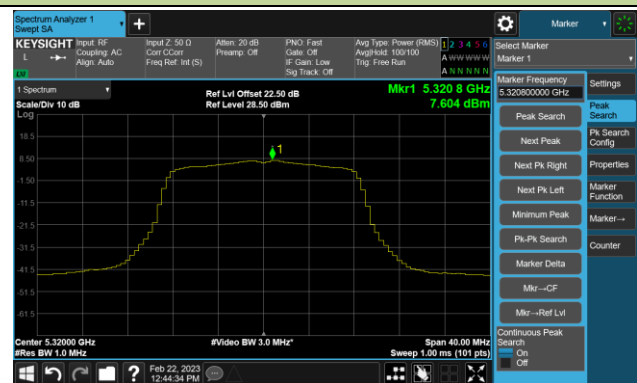

Channel 44 (5220MHz)

Channel 48 (5240MHz)

Channel 52 (5260MHz)

Channel 60 (5300MHz)

Channel 64 (5320MHz)

Channel 100 (5500MHz)

Channel 116 (5580MHz)

802.11a Power Spectral Density- Ant 1

Channel 140 (5700MHz)

Channel 144(5720MHz)

Channel 149 (5745MHz)

Channel 157 (5785MHz)

Channel 165 (5825MHz)

802.11ac-VHT20 Power Spectral Density- Ant 1

Channel 36 (5180MHz)

Channel 44 (5220MHz)