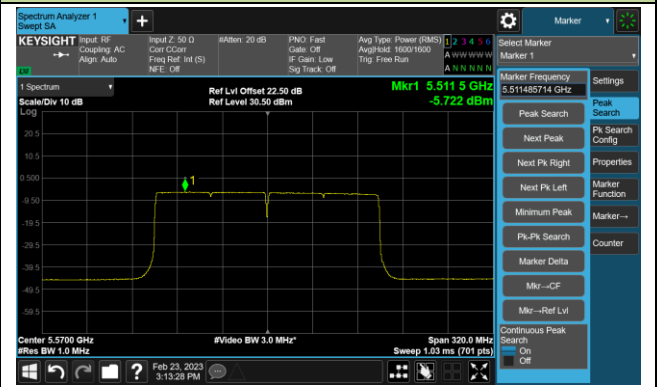

Channel 122 (5610MHz)

Channel 138 (5690MHz)

Channel 155 (5775MHz)

802.11ax-HE160 Power Spectral Density- Ant 0

Channel 50 (5250MHz)

Channel 114 (5570MHz)

802.11a Power Spectral Density- Ant 1

Channel 36 (5180MHz)

Channel 44 (5220MHz)

Channel 48 (5240MHz)

Channel 52 (5260MHz)

Channel 60 (5300MHz)

Channel 64 (5320MHz)

Channel 100 (5500MHz)

Channel 116 (5580MHz)

802.11a Power Spectral Density- Ant 1