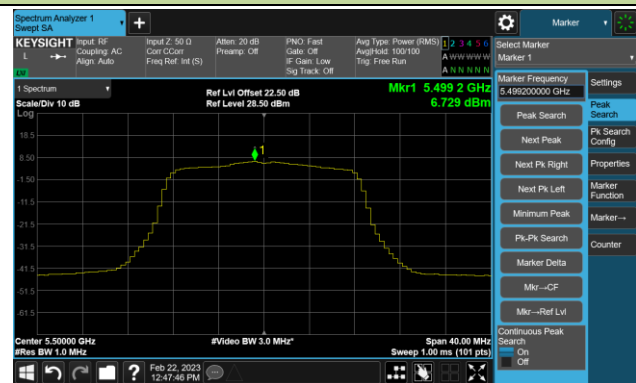

Channel 44 (5220MHz)

Channel 48 (5240MHz)

Channel 52 (5260MHz)

Channel 60 (5300MHz)

Channel 64 (5320MHz)

Channel 100 (5500MHz)

Channel 116 (5580MHz)

802.11a Power Spectral Density- Ant 1

Channel 140 (5700MHz)

Channel 144(5720MHz)

Channel 149 (5745MHz)

Channel 157 (5785MHz)

Channel 165 (5825MHz)

802.11ac-VHT20 Power Spectral Density- Ant 1

Channel 36 (5180MHz)

Channel 44 (5220MHz)