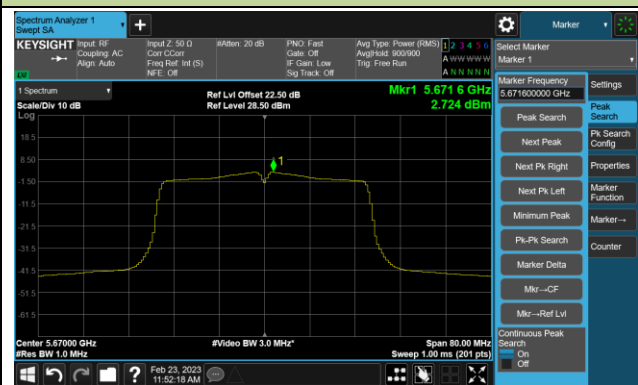

Channel 62 (5310MHz)

Channel 102 (5510MHz)

Channel 110 (5550MHz)

Channel 134 (5670MHz)

Channel 142(5710MHz)

802.11ac-VHT40 Power Spectral Density- Ant 1

Channel 151 (5755MHz)

Channel 159 (5795MHz)

802.11ac-VHT80 Power Spectral Density- Ant 1

Channel 42 (5210MHz)

Channel 58 (5290MHz)

Channel 106 (5530MHz)

Channel 122 (5610MHz)

Channel 138 (5690MHz)

Channel 155 (5775MHz)

802.11ac-VHT160 Power Spectral Density- Ant 1