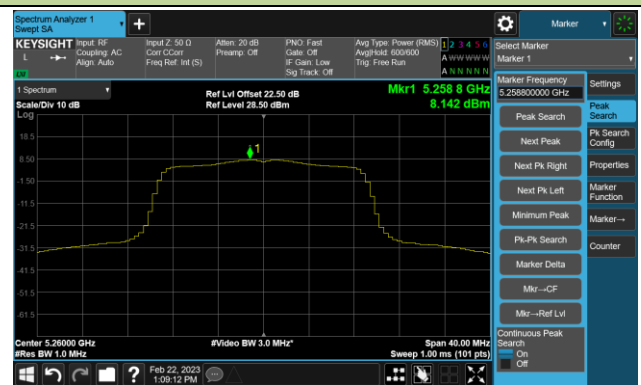

Channel 52 (5260MHz)