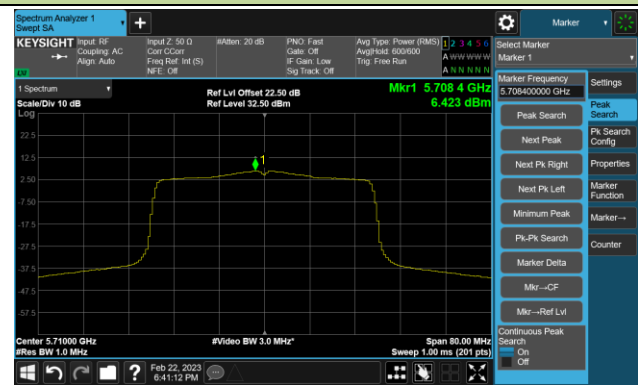

802.11ax-HE40 Power Spectral Density- Ant 0

Channel 38 (5190MHz)

Channel 46 (5230MHz)

Channel 54 (5270MHz)

Channel 62 (5310MHz)

Channel 102 (5510MHz)

Channel 110 (5550MHz)

Channel 134 (5670MHz)

Channel 142(5710MHz)

802.11ax-HE40 Power Spectral Density- Ant 0

Channel 151 (5755MHz)

Channel 159 (5795MHz)

802.11ax-HE80 Power Spectral Density- Ant 0

Channel 42 (5210MHz)

Channel 58 (5290MHz)

Channel 106 (5530MHz)