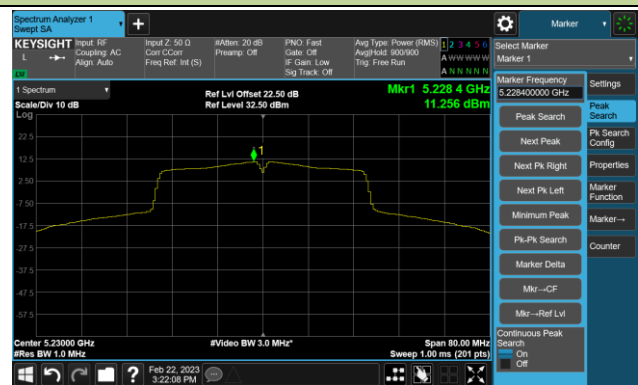

Channel 144(5720MHz)

Channel 149 (5745MHz)

Channel 157 (5785MHz)

Channel 165 (5825MHz)

802.11ac-VHT40 Power Spectral Density- Ant 1

Channel 38 (5190MHz)

Channel 46 (5230MHz)

Channel 54 (5270MHz)

Channel 62 (5310MHz)

Channel 102 (5510MHz)

Channel 110 (5550MHz)

Channel 134 (5670MHz)

Channel 142(5710MHz)

802.11ac-VHT40 Power Spectral Density- Ant 1

Channel 151 (5755MHz)

Channel 159 (5795MHz)