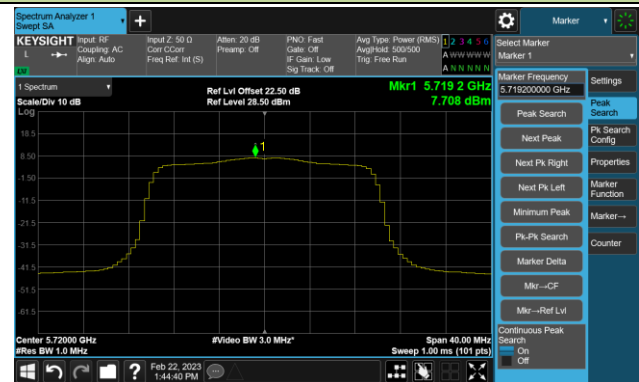

Channel 64 (5320MHz)

Channel 100 (5500MHz)

Channel 116 (5580MHz)

802.11ax-HE20 Power Spectral Density- Ant 1

Channel 140 (5700MHz)

Channel 144(5720MHz)

Channel 149 (5745MHz)

Channel 157 (5785MHz)

Channel 165 (5825MHz)

802.11ax-HE40 Power Spectral Density- Ant 1

Channel 38 (5190MHz)

Channel 46 (5230MHz)

Channel 54 (5270MHz)

Channel 62 (5310MHz)

Channel 102 (5510MHz)

Channel 110 (5550MHz)