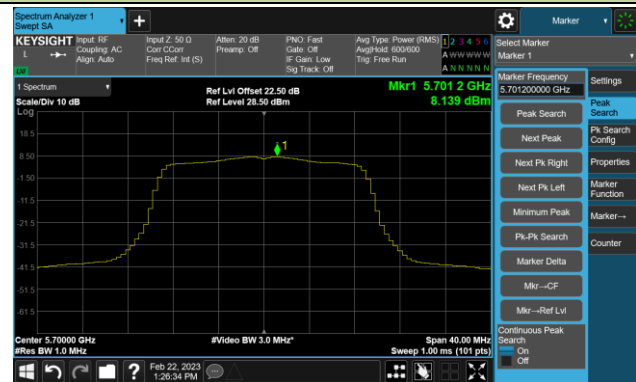

Channel 48 (5240MHz)

Channel 52 (5260MHz)

Channel 60 (5300MHz)

Channel 64 (5320MHz)

Channel 100 (5500MHz)

Channel 116 (5580MHz)

802.11ac-VHT20 Power Spectral Density- Ant 1

Channel 140 (5700MHz)