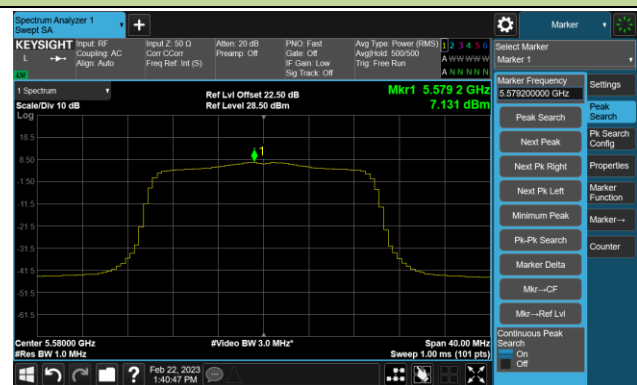

802.11ac-VHT80 Power Spectral Density- Ant 1

Channel 42 (5210MHz)

Channel 58 (5290MHz)

Channel 106 (5530MHz)

Channel 122 (5610MHz)

Channel 138 (5690MHz)

Channel 155 (5775MHz)

802.11ac-VHT160 Power Spectral Density- Ant 1

Channel 50 (5250MHz)

Channel 114 (5570MHz)

802.11ax-HE20 Power Spectral Density- Ant 1

Channel 36 (5180MHz)

Channel 44 (5220MHz)

Channel 48 (5240MHz)

Channel 52 (5260MHz)

Channel 60 (5300MHz)

Channel 64 (5320MHz)

Channel 100 (5500MHz)

Channel 116 (5580MHz)

802.11ax-HE20 Power Spectral Density- Ant 1

Channel 140 (5700MHz)

Channel 144(5720MHz)

Channel 149 (5745MHz)

Channel 157 (5785MHz)