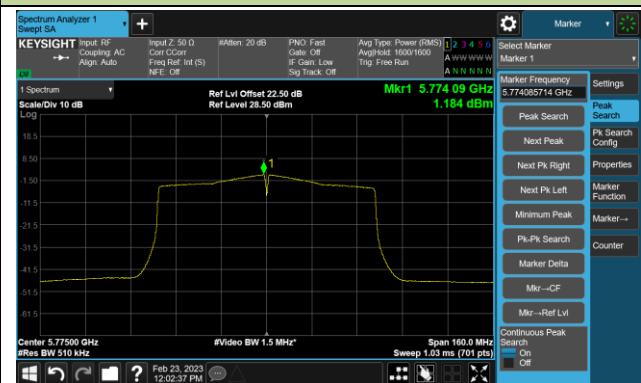

802.11ac-VHT80 Power Spectral Density- Ant 1

Channel 42 (5210MHz)

Channel 58 (5290MHz)

Channel 106 (5530MHz)

Channel 122 (5610MHz)

Channel 138 (5690MHz)

Channel 155 (5775MHz)

802.11ac-VHT160 Power Spectral Density- Ant 1

Channel 50 (5250MHz)

Channel 114 (5570MHz)

802.11ax-HE20 Power Spectral Density- Ant 1

Channel 36 (5180MHz)

Channel 44 (5220MHz)

Channel 48 (5240MHz)

Channel 52 (5260MHz)

Channel 60 (5300MHz)