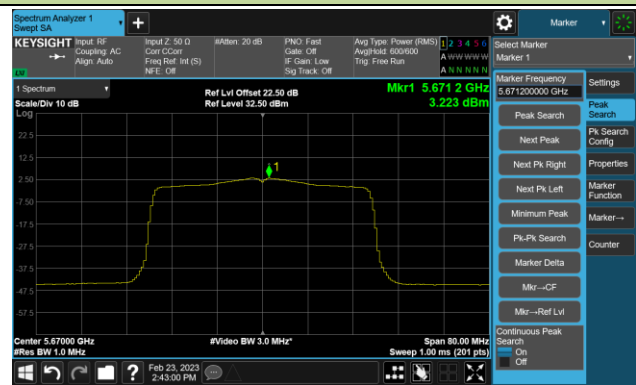

Channel 64 (5320MHz)

Channel 100 (5500MHz)

Channel 116 (5580MHz)

802.11ax-HE20 Power Spectral Density- Ant 1

Channel 140 (5700MHz)

Channel 144(5720MHz)

Channel 149 (5745MHz)

Channel 157 (5785MHz)

Channel 165 (5825MHz)

802.11ax-HE40 Power Spectral Density- Ant 1

Channel 38 (5190MHz)

Channel 46 (5230MHz)

Channel 54 (5270MHz)

Channel 62 (5310MHz)

Channel 102 (5510MHz)

Channel 110 (5550MHz)

Channel 134 (5670MHz)

Channel 142(5710MHz)

802.11ax-HE40 Power Spectral Density- Ant 1

Channel 151 (5755MHz)

Channel 159 (5795MHz)