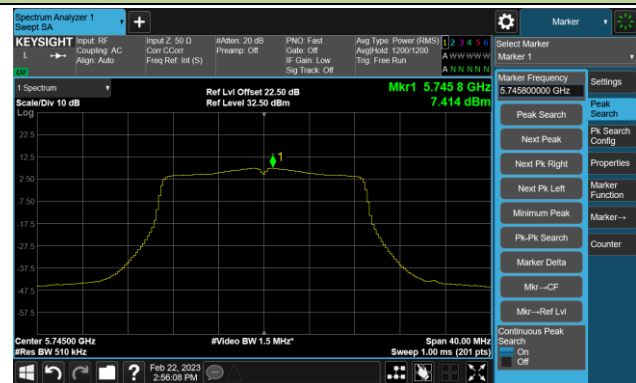

Channel 48 (5240MHz)

Channel 52 (5260MHz)

Channel 60 (5300MHz)

Channel 64 (5320MHz)

Channel 100 (5500MHz)

Channel 116 (5580MHz)

802.11ac-VHT20 Power Spectral Density- Ant 1

Channel 140 (5700MHz)

Channel 144(5720MHz)

Channel 149 (5745MHz)

Channel 157 (5785MHz)

Channel 165 (5825MHz)

802.11ac-VHT40 Power Spectral Density- Ant 1

Channel 38 (5190MHz)

Channel 46 (5230MHz)

Channel 54 (5270MHz)