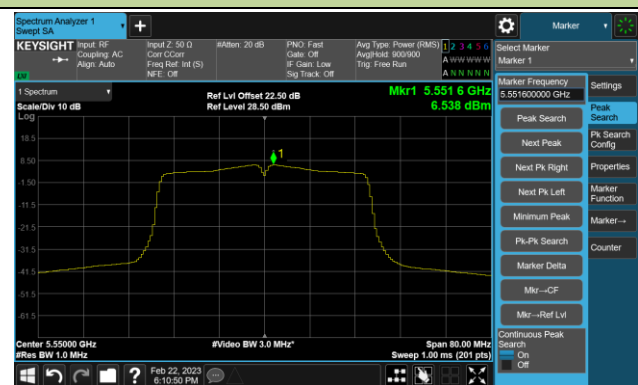

Channel 144(5720MHz)

Channel 149 (5745MHz)

Channel 157 (5785MHz)

Channel 165 (5825MHz)

802.11ac-VHT40 Power Spectral Density- Ant 1

Channel 38 (5190MHz)

Channel 46 (5230MHz)

Channel 54 (5270MHz)

Channel 62 (5310MHz)

Channel 102 (5510MHz)

Channel 110 (5550MHz)

Channel 134 (5670MHz)

Channel 142(5710MHz)

802.11ac-VHT40 Power Spectral Density- Ant 1

Channel 151 (5755MHz)

Channel 159 (5795MHz)