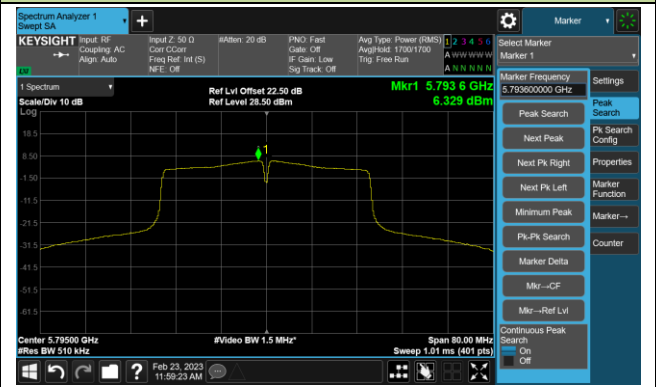

Channel 62 (5310MHz)

Channel 102 (5510MHz)

Channel 110 (5550MHz)

Channel 134 (5670MHz)

Channel 142(5710MHz)

802.11ac-VHT40 Power Spectral Density- Ant 1

Channel 151 (5755MHz)

Channel 159 (5795MHz)

802.11ac-VHT80 Power Spectral Density- Ant 1

Channel 42 (5210MHz)

Channel 58 (5290MHz)

Channel 106 (5530MHz)

Channel 122 (5610MHz)

Channel 138 (5690MHz)

Channel 155 (5775MHz)

802.11ac-VHT160 Power Spectral Density- Ant 1