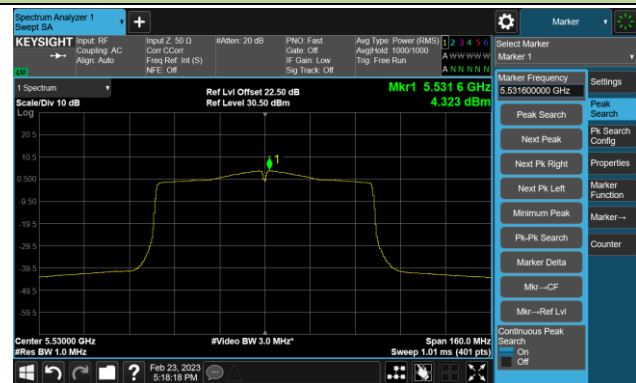

802.11ac-VHT80 Power Spectral Density- Ant 1

Channel 42 (5210MHz)

Channel 58 (5290MHz)

Channel 106 (5530MHz)

Channel 122 (5610MHz)

Channel 138 (5690MHz)

Channel 155 (5775MHz)

802.11ac-VHT160 Power Spectral Density- Ant 1

Channel 50 (5250MHz)

Channel 114 (5570MHz)

802.11ax-HE20 Power Spectral Density- Ant 1

Channel 36 (5180MHz)

Channel 44 (5220MHz)

Channel 48 (5240MHz)

Channel 52 (5260MHz)

Channel 60 (5300MHz)