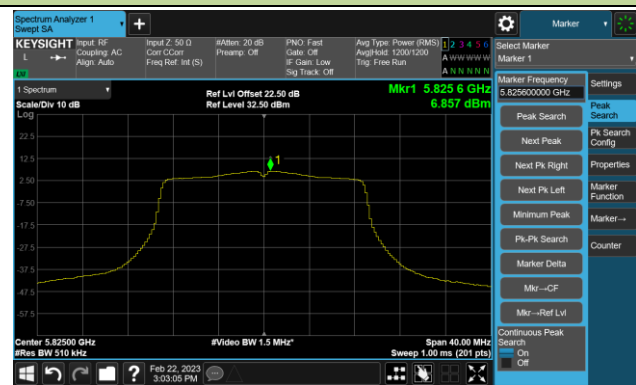

Channel 144(5720MHz)

Channel 149 (5745MHz)

Channel 157 (5785MHz)

Channel 165 (5825MHz)

802.11ac-VHT40 Power Spectral Density- Ant 1

Channel 38 (5190MHz)

Channel 46 (5230MHz)

Channel 54 (5270MHz)

Channel 62 (5310MHz)

Channel 102 (5510MHz)

Channel 110 (5550MHz)

Channel 134 (5670MHz)

Channel 142(5710MHz)

802.11ac-VHT40 Power Spectral Density- Ant 1

Channel 151 (5755MHz)

Channel 159 (5795MHz)