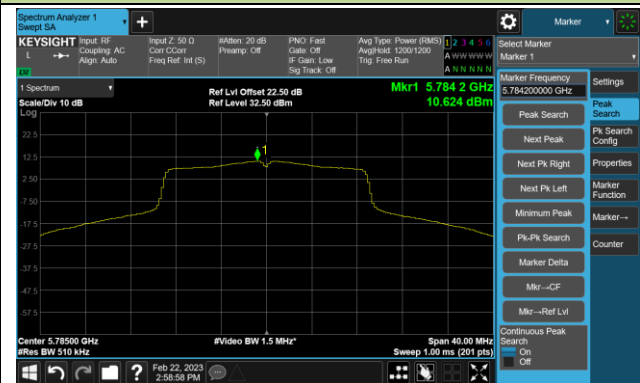

Channel 48 (5240MHz)

Channel 52 (5260MHz)

Channel 60 (5300MHz)

Channel 64 (5320MHz)

Channel 100 (5500MHz)

Channel 116 (5580MHz)

802.11ac-VHT20 Power Spectral Density- Ant 1

Channel 140 (5700MHz)

Channel 144(5720MHz)

Channel 149 (5745MHz)

Channel 157 (5785MHz)

Channel 165 (5825MHz)

802.11ac-VHT40 Power Spectral Density- Ant 1

Channel 38 (5190MHz)

Channel 46 (5230MHz)

Channel 54 (5270MHz)