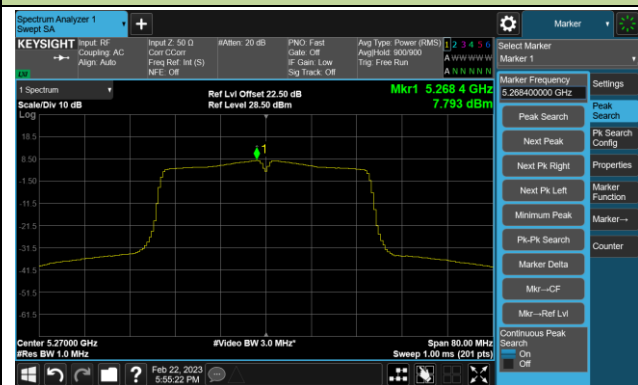

Channel 144(5720MHz)

Channel 149 (5745MHz)

Channel 157 (5785MHz)

Channel 165 (5825MHz)

802.11ac-VHT40 Power Spectral Density- Ant 1

Channel 38 (5190MHz)

Channel 46 (5230MHz)

Channel 54 (5270MHz)

Channel 62 (5310MHz)

Channel 102 (5510MHz)

Channel 110 (5550MHz)

Channel 134 (5670MHz)

Channel 142(5710MHz)

802.11ac-VHT40 Power Spectral Density- Ant 1

Channel 151 (5755MHz)

Channel 159 (5795MHz)