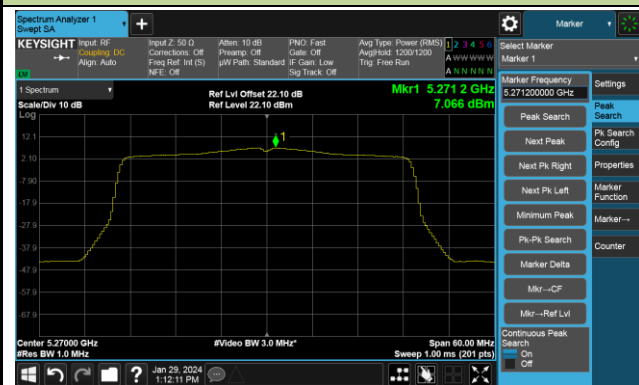

802.11ax-HE40 Power Spectral Density- Ant 0

Channel 38 (5190MHz)

Channel 46 (5230MHz)

Channel 54 (5270MHz)

Channel 62 (5310MHz)

Channel 102 (5510MHz)

Channel 110 (5550MHz)

Channel 134 (5670MHz)

Channel 142 (5710MHz)

802.11ax-HE40 Power Spectral Density- Ant 0

Channel 151 (5755MHz)

Channel 159 (5795MHz)