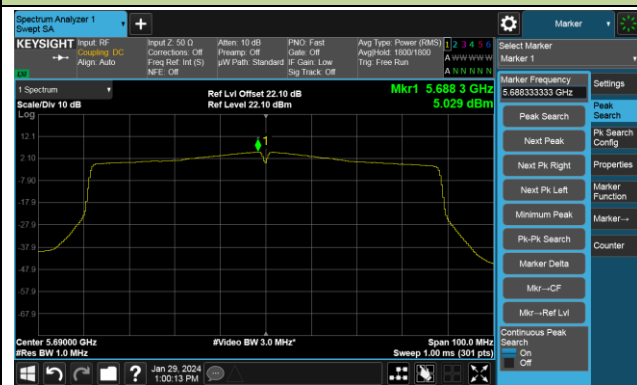

## 802.11ac-VHT80 Power Spectral Density- Ant 1

Channel 42 (5210MHz)

Channel 58 (5290MHz)

Channel 106 (5530MHz)

Channel 122 (5610MHz)

Channel 138 (5690MHz)

Channel 155 (5775MHz)

802.11ac-VHT160 Power Spectral Density- Ant 1

Channel 50 (5250MHz)

Channel 114 (5570MHz)