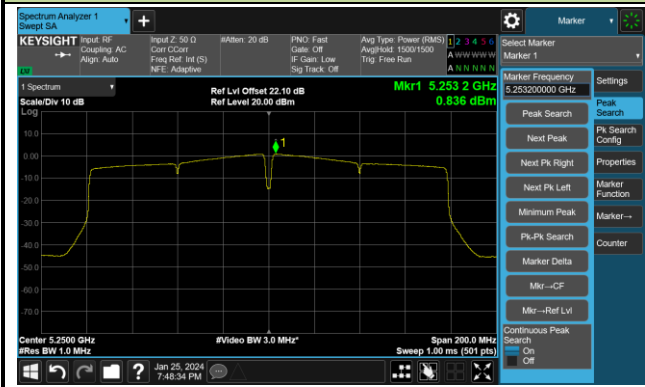

## 802.11ac-VHT80 Power Spectral Density- Ant 1

Channel 42 (5210MHz)

Channel 58 (5290MHz)

Channel 106 (5530MHz)

Channel 122 (5610MHz)

Channel 138 (5690MHz)

Channel 155 (5775MHz)

802.11ac-VHT160 Power Spectral Density- Ant 1

Channel 50 (5250MHz)

Channel 114 (5570MHz)