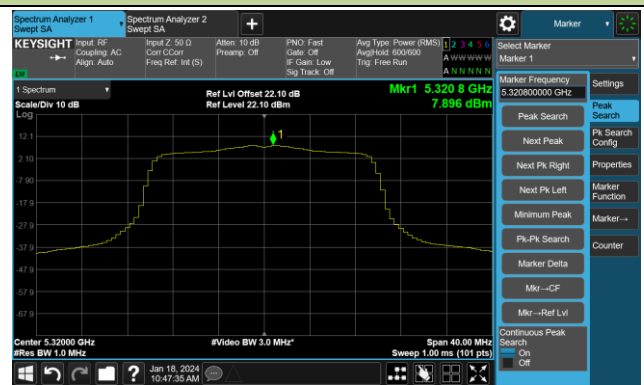

Channel 50 (5250MHz)

Channel 114 (5570MHz)

## 802.11ax-HE20 Power Spectral Density- Ant 1

Channel 36 (5180MHz)

Channel 44 (5220MHz)

Channel 48 (5240MHz)

Channel 52 (5260MHz)

Channel 60 (5300MHz)

Channel 64 (5320MHz)

Channel 100 (5500MHz)

Channel 116 (5580MHz)