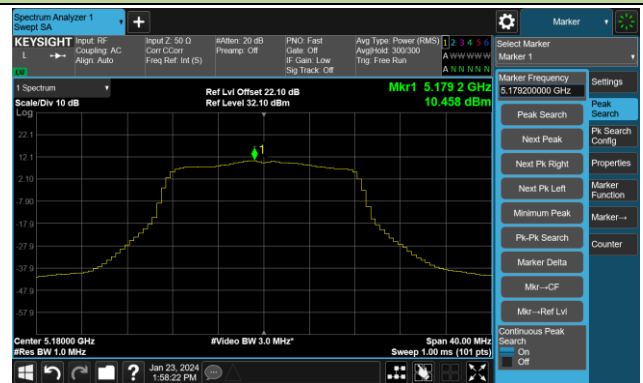

Channel 50 (5250MHz)

Channel 114 (5570MHz)

## 802.11a Power Spectral Density- Ant 1

Channel 36 (5180MHz)

Channel 44 (5220MHz)

Channel 48 (5240MHz)

Channel 52 (5260MHz)

Channel 60 (5300MHz)

Channel 64 (5320MHz)

Channel 100 (5500MHz)