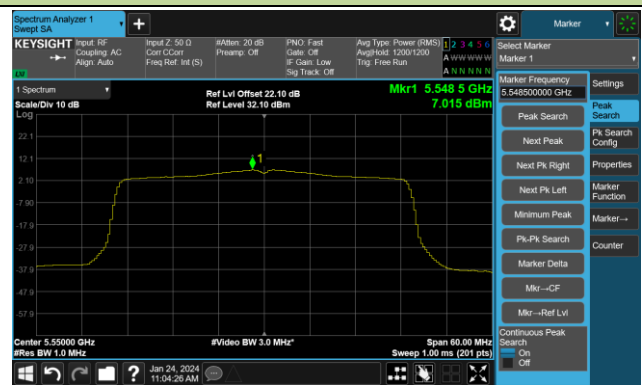

## 802.11ax-HE20 Power Spectral Density- Ant 1

Channel 140 (5700MHz)

Channel 144(5720MHz)

Channel 149 (5745MHz)

Channel 157 (5785MHz)

Channel 165 (5825MHz)

## 802.11ax-HE40 Power Spectral Density- Ant 1

Channel 38 (5190MHz)

Channel 46 (5230MHz)

Channel 54 (5270MHz)

Channel 62 (5310MHz)

Channel 102 (5510MHz)

Channel 110 (5550MHz)

Channel 134 (5670MHz)

Channel 142(5710MHz)