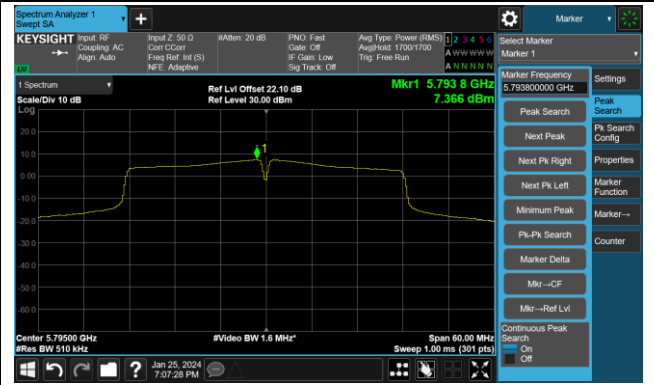

Channel 142 (5710MHz)

802.11ac-VHT40 Power Spectral Density- Ant 1

Channel 151 (5755MHz)

Channel 159 (5795MHz)

## 802.11ac-VHT80 Power Spectral Density- Ant 1

Channel 42 (5210MHz)

Channel 58 (5290MHz)

Channel 106 (5530MHz)

Channel 122 (5610MHz)

Channel 138 (5690MHz)

Channel 155 (5775MHz)

802.11ac-VHT160 Power Spectral Density- Ant 1