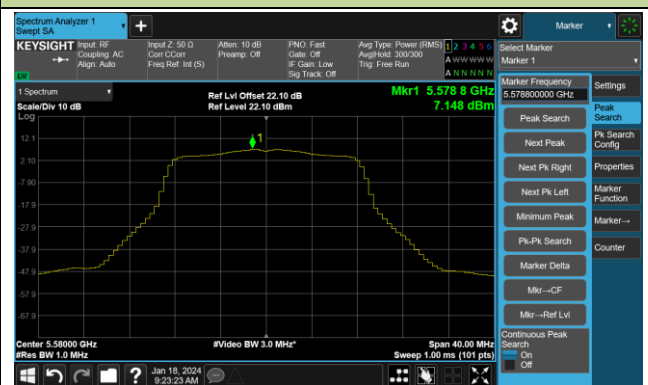

## 802.11a Power Spectral Density- Ant 1

Channel 36 (5180MHz)

Channel 44 (5220MHz)

Channel 48 (5240MHz)

Channel 52 (5260MHz)

Channel 60 (5300MHz)

Channel 64 (5320MHz)

Channel 100 (5500MHz)

Channel 116 (5580MHz)