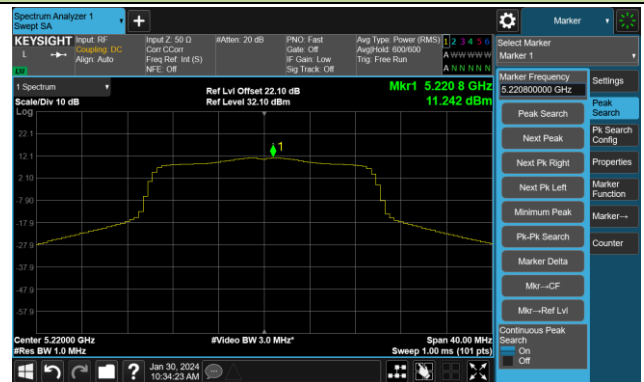

## 802.11ac-VHT80 Power Spectral Density- Ant 1

Channel 42 (5210MHz)

Channel 58 (5290MHz)

Channel 106 (5530MHz)

Channel 122 (5610MHz)

Channel 138 (5690MHz)

Channel 155 (5775MHz)

802.11ac-VHT160 Power Spectral Density- Ant 1

Channel 50 (5250MHz)

Channel 114 (5570MHz)

## 802.11ax-HE20 Power Spectral Density- Ant 1

Channel 36 (5180MHz)

Channel 44 (5220MHz)

Channel 48 (5240MHz)

Channel 52 (5260MHz)

Channel 60 (5300MHz)

Channel 64 (5320MHz)

Channel 100 (5500MHz)