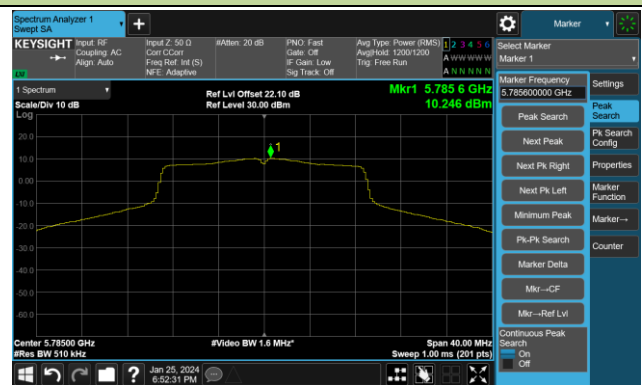

## 802.11ac-VHT20 Power Spectral Density- Ant 1

Channel 140 (5700MHz)

Channel 144(5720MHz)

Channel 149 (5745MHz)

Channel 157 (5785MHz)

Channel 165 (5825MHz)

## 802.11ac-VHT40 Power Spectral Density- Ant 1

Channel 38 (5190MHz)

Channel 46 (5230MHz)

Channel 54 (5270MHz)

Channel 62 (5310MHz)

Channel 102 (5510MHz)

Channel 110 (5550MHz)

Channel 134 (5670MHz)