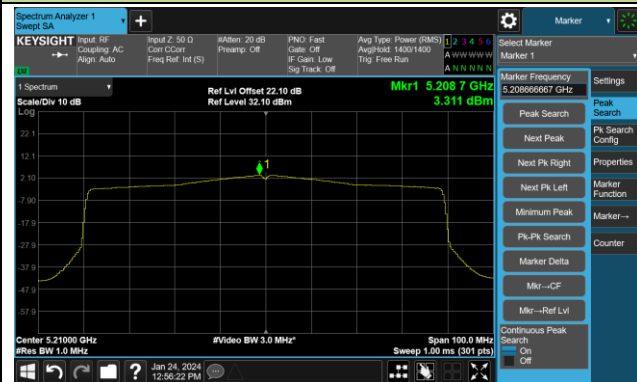

Channel 142 (5710MHz)

802.11ax-HE40 Power Spectral Density- Ant 0

Channel 151 (5755MHz)

Channel 159 (5795MHz)

## 802.11ax-HE80 Power Spectral Density- Ant 0

Channel 42 (5210MHz)

Channel 58 (5290MHz)

Channel 106 (5530MHz)

Channel 122 (5610MHz)

Channel 138 (5690MHz)

Channel 155 (5775MHz)

802.11ax-HE160 Power Spectral Density- Ant 0