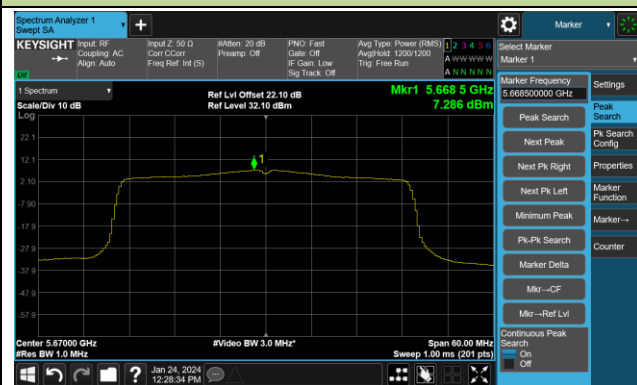

## 802.11ax-HE20 Power Spectral Density- Ant 1

Channel 140 (5700MHz)

Channel 144(5720MHz)

Channel 149 (5745MHz)

Channel 157 (5785MHz)

Channel 165 (5825MHz)

## 802.11ax-HE40 Power Spectral Density- Ant 1

Channel 38 (5190MHz)

Channel 46 (5230MHz)

Channel 54 (5270MHz)

Channel 62 (5310MHz)

Channel 102 (5510MHz)

Channel 110 (5550MHz)

Channel 134 (5670MHz)

Channel 142(5710MHz)