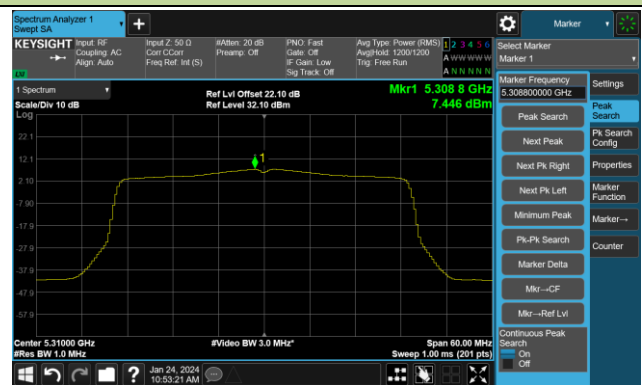

## 802.11ax-HE20 Power Spectral Density- Ant 1

Channel 140 (5700MHz)

Channel 144(5720MHz)

Channel 149 (5745MHz)

Channel 157 (5785MHz)

Channel 165 (5825MHz)

## 802.11ax-HE40 Power Spectral Density- Ant 1

Channel 38 (5190MHz)

Channel 46 (5230MHz)

Channel 54 (5270MHz)

Channel 62 (5310MHz)

Channel 102 (5510MHz)

Channel 110 (5550MHz)

Channel 134 (5670MHz)

Channel 142(5710MHz)