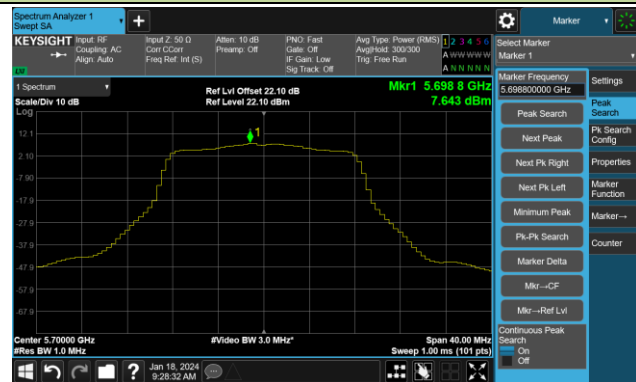

802.11a Power Spectral Density- Ant 1

Channel 140 (5700MHz)