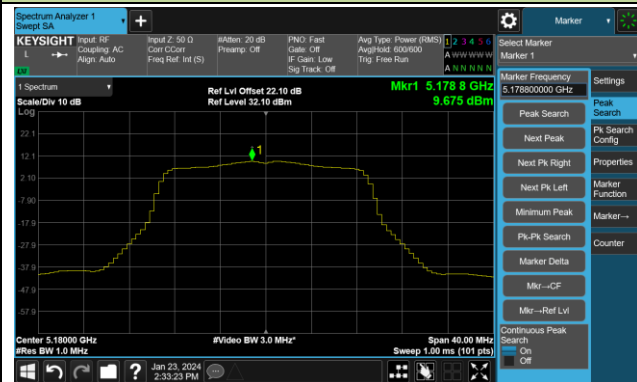

## 802.11a Power Spectral Density- Ant 1

Channel 140 (5700MHz)

Channel 144(5720MHz)

Channel 149 (5745MHz)

Channel 157 (5785MHz)

Channel 165 (5825MHz)

802.11ac-VHT20 Power Spectral Density- Ant 1

Channel 36 (5180MHz)