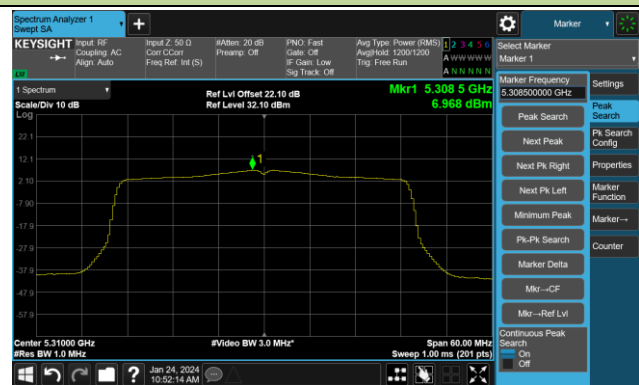

802.11ax-HE40 Power Spectral Density- Ant 0

Channel 38 (5190MHz)

Channel 46 (5230MHz)

Channel 54 (5270MHz)

Channel 62 (5310MHz)

Channel 102 (5510MHz)

Channel 110 (5550MHz)

Channel 134 (5670MHz)

Channel 142 (5710MHz)

802.11ax-HE40 Power Spectral Density- Ant 0

Channel 151 (5755MHz)

Channel 159 (5795MHz)