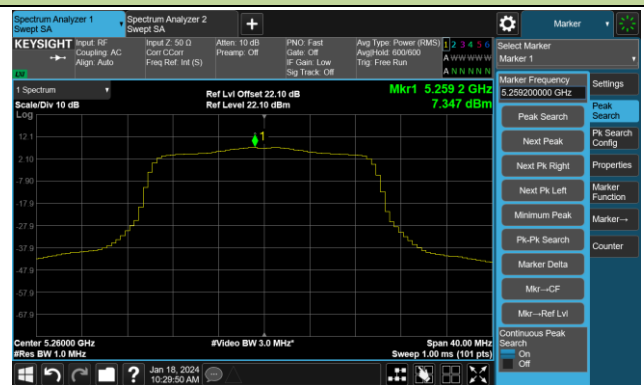

Channel 50 (5250MHz)

Channel 114 (5570MHz)

## 802.11ax-HE20 Power Spectral Density- Ant 1

Channel 36 (5180MHz)

Channel 44 (5220MHz)

Channel 48 (5240MHz)

Channel 52 (5260MHz)

Channel 60 (5300MHz)

Channel 64 (5320MHz)

Channel 100 (5500MHz)

Channel 116 (5580MHz)