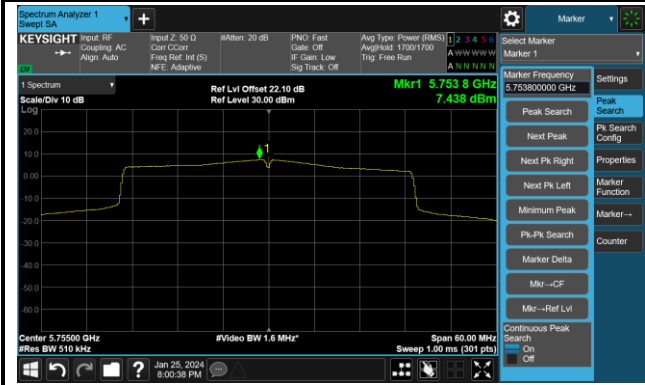

802.11ax-HE40 Power Spectral Density- Ant 0

Channel 151 (5755MHz)