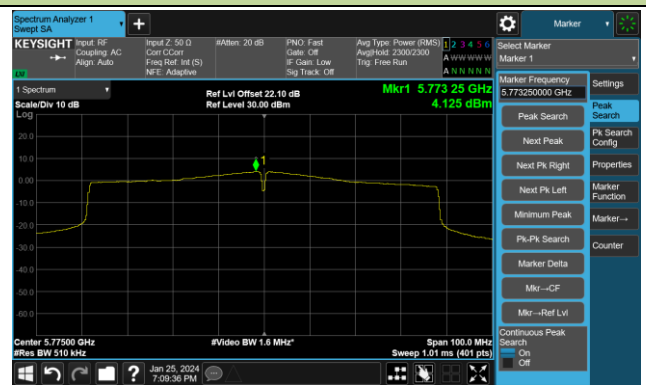

## 802.11ac-VHT80 Power Spectral Density- Ant 1

Channel 42 (5210MHz)

Channel 58 (5290MHz)

Channel 106 (5530MHz)

Channel 122 (5610MHz)

Channel 138 (5690MHz)

Channel 155 (5775MHz)

802.11ac-VHT160 Power Spectral Density- Ant 1

Channel 50 (5250MHz)

Channel 114 (5570MHz)