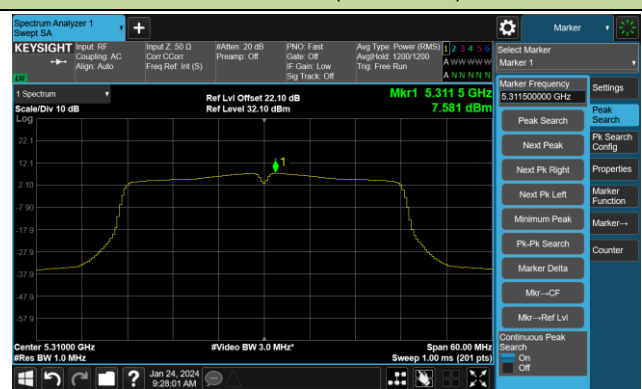

## 802.11ac-VHT20 Power Spectral Density- Ant 1

Channel 140 (5700MHz)

Channel 144(5720MHz)

Channel 149 (5745MHz)

Channel 157 (5785MHz)

Channel 165 (5825MHz)

## 802.11ac-VHT40 Power Spectral Density- Ant 1

Channel 38 (5190MHz)

Channel 46 (5230MHz)

Channel 54 (5270MHz)

Channel 62 (5310MHz)

Channel 102 (5510MHz)

Channel 110 (5550MHz)

Channel 134 (5670MHz)

Channel 142 (5710MHz)

802.11ac-VHT40 Power Spectral Density- Ant 1

Channel 151 (5755MHz)

Channel 159 (5795MHz)