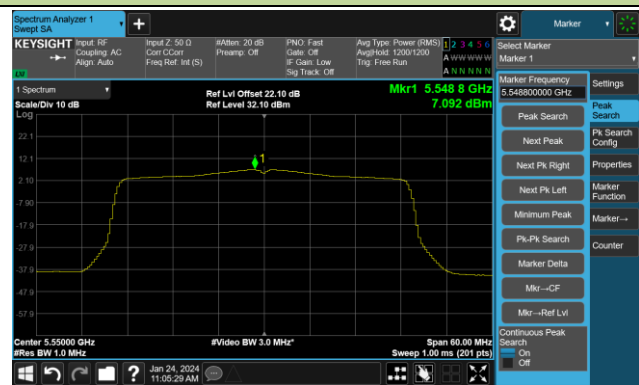

802.11ax-HE40 Power Spectral Density- Ant 0

Channel 38 (5190MHz)

Channel 46 (5230MHz)

Channel 54 (5270MHz)

Channel 62 (5310MHz)

Channel 102 (5510MHz)

Channel 110 (5550MHz)

Channel 134 (5670MHz)

Channel 142 (5710MHz)

802.11ax-HE40 Power Spectral Density- Ant 0

Channel 151 (5755MHz)

Channel 159 (5795MHz)