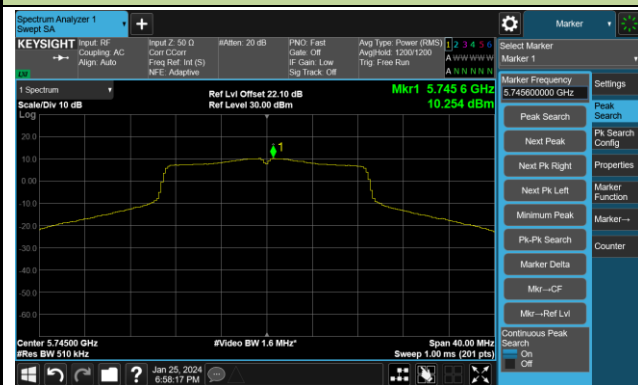

## 802.11ac-VHT20 Power Spectral Density- Ant 1

Channel 140 (5700MHz)

Channel 144(5720MHz)

Channel 149 (5745MHz)

Channel 157 (5785MHz)

Channel 165 (5825MHz)

## 802.11ac-VHT40 Power Spectral Density- Ant 1

Channel 38 (5190MHz)

Channel 46 (5230MHz)

Channel 54 (5270MHz)

Channel 62 (5310MHz)

Channel 102 (5510MHz)

Channel 110 (5550MHz)

Channel 134 (5670MHz)