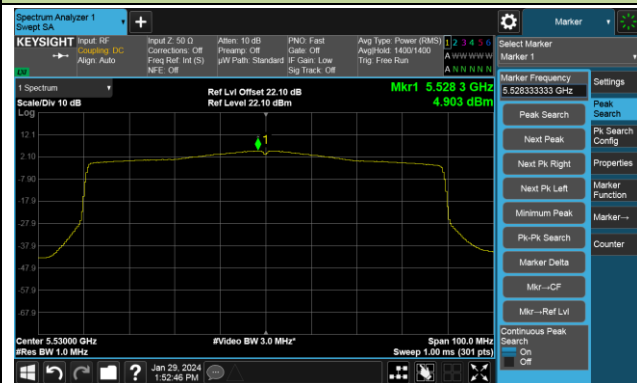

## 802.11ax-HE80 Power Spectral Density- Ant 0

Channel 42 (5210MHz)

Channel 58 (5290MHz)

Channel 106 (5530MHz)

Channel 122 (5610MHz)

Channel 138 (5690MHz)

Channel 155 (5775MHz)

802.11ax-HE160 Power Spectral Density- Ant 0

Channel 50 (5250MHz)

Channel 114 (5570MHz)