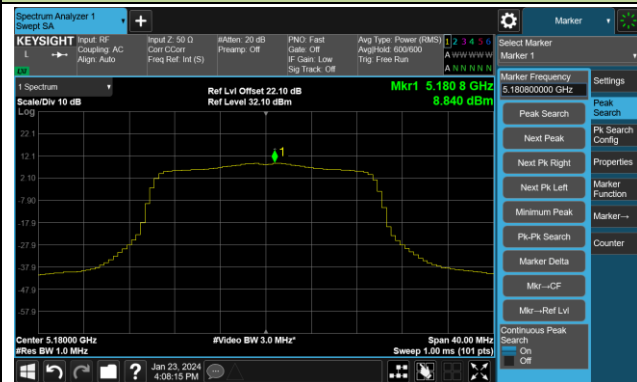

## 802.11ac-VHT80 Power Spectral Density- Ant 1

Channel 42 (5210MHz)

Channel 58 (5290MHz)

Channel 106 (5530MHz)

Channel 122 (5610MHz)

Channel 138 (5690MHz)

Channel 155 (5775MHz)

802.11ac-VHT160 Power Spectral Density- Ant 1

Channel 50 (5250MHz)

Channel 114 (5570MHz)

## 802.11ax-HE20 Power Spectral Density- Ant 1

Channel 36 (5180MHz)

Channel 44 (5220MHz)

Channel 48 (5240MHz)

Channel 52 (5260MHz)

Channel 60 (5300MHz)

Channel 64 (5320MHz)

Channel 100 (5500MHz)