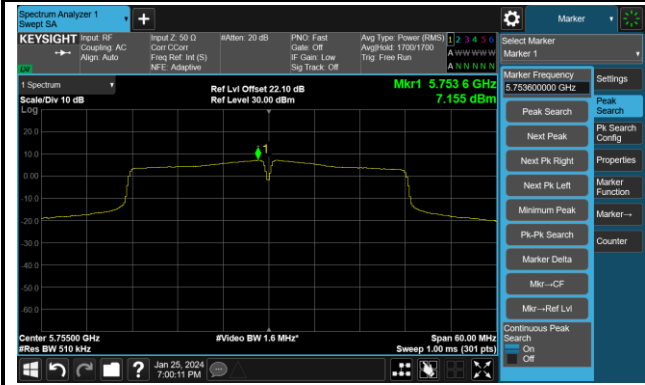

802.11ac-VHT40 Power Spectral Density- Ant 1

Channel 151 (5755MHz)