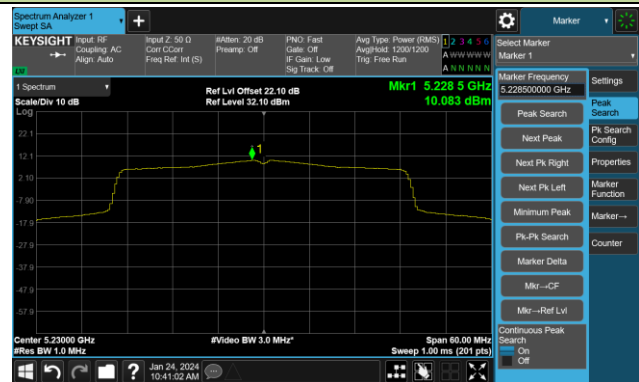

802.11ax-HE40 Power Spectral Density- Ant 0

Channel 38 (5190MHz)

Channel 46 (5230MHz)

Channel 54 (5270MHz)

Channel 62 (5310MHz)

Channel 102 (5510MHz)

Channel 110 (5550MHz)

Channel 134 (5670MHz)

Channel 142 (5710MHz)

802.11ax-HE40 Power Spectral Density- Ant 0

Channel 151 (5755MHz)

Channel 159 (5795MHz)