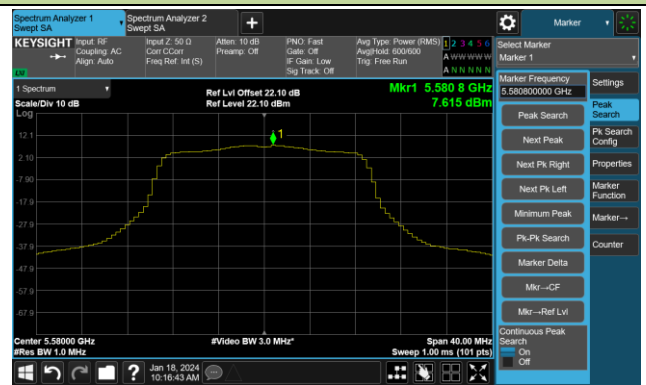

## 802.11a Power Spectral Density- Ant 1

Channel 140 (5700MHz)

Channel 144(5720MHz)

Channel 149 (5745MHz)

Channel 157 (5785MHz)

Channel 165 (5825MHz)

802.11ac-VHT20 Power Spectral Density- Ant 1

Channel 36 (5180MHz)

Channel 44 (5220MHz)

Channel 48 (5240MHz)

Channel 52 (5260MHz)

Channel 60 (5300MHz)

Channel 64 (5320MHz)

Channel 100 (5500MHz)

Channel 116 (5580MHz)

## 802.11ac-VHT20 Power Spectral Density- Ant 1

Channel 140 (5700MHz)

Channel 144(5720MHz)

Channel 149 (5745MHz)

Channel 157 (5785MHz)

Channel 165 (5825MHz)