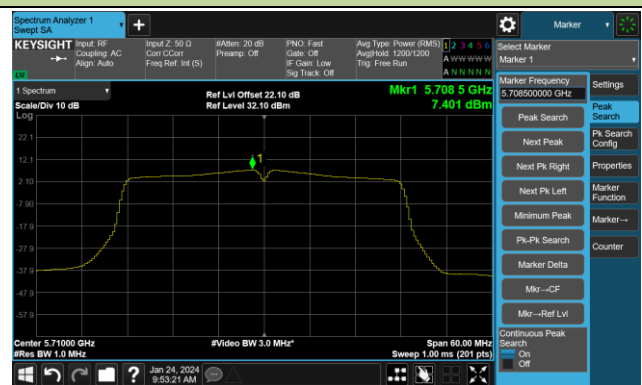

## 802.11ac-VHT20 Power Spectral Density- Ant 1

Channel 140 (5700MHz)

Channel 144(5720MHz)

Channel 149 (5745MHz)

Channel 157 (5785MHz)

Channel 165 (5825MHz)

## 802.11ac-VHT40 Power Spectral Density- Ant 1

Channel 38 (5190MHz)

Channel 46 (5230MHz)

Channel 54 (5270MHz)

Channel 62 (5310MHz)

Channel 102 (5510MHz)

Channel 110 (5550MHz)

Channel 134 (5670MHz)

Channel 142 (5710MHz)

802.11ac-VHT40 Power Spectral Density- Ant 1

Channel 151 (5755MHz)

Channel 159 (5795MHz)