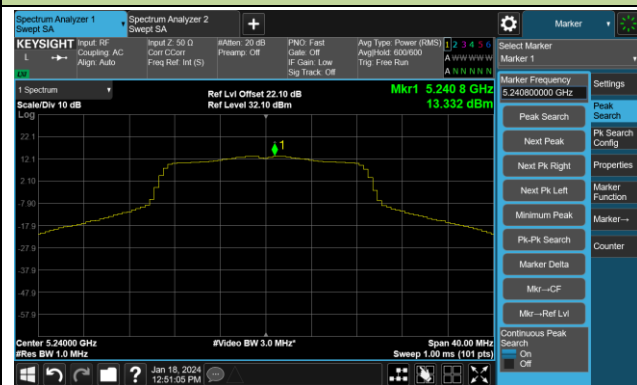

## 802.11a Power Spectral Density- Ant 1

Channel 140 (5700MHz)

Channel 144(5720MHz)

Channel 149 (5745MHz)

Channel 157 (5785MHz)

Channel 165 (5825MHz)

802.11ac-VHT20 Power Spectral Density- Ant 1

Channel 36 (5180MHz)

Channel 44 (5220MHz)

Channel 48 (5240MHz)

Channel 52 (5260MHz)

Channel 60 (5300MHz)

Channel 64 (5320MHz)

Channel 100 (5500MHz)

Channel 116 (5580MHz)