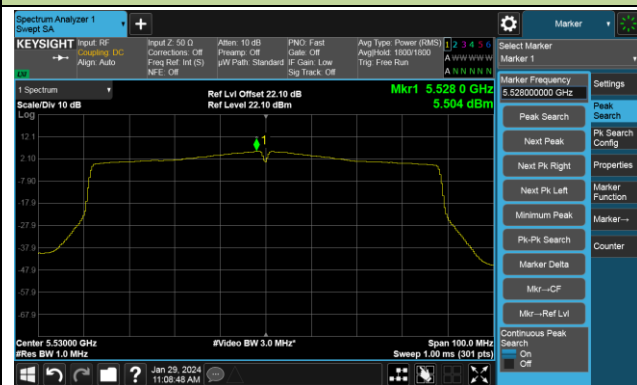

## 802.11ac-VHT80 Power Spectral Density- Ant 1

Channel 42 (5210MHz)

Channel 58 (5290MHz)

Channel 106 (5530MHz)

Channel 122 (5610MHz)

Channel 138 (5690MHz)

Channel 155 (5775MHz)

802.11ac-VHT160 Power Spectral Density- Ant 1

Channel 50 (5250MHz)

Channel 114 (5570MHz)