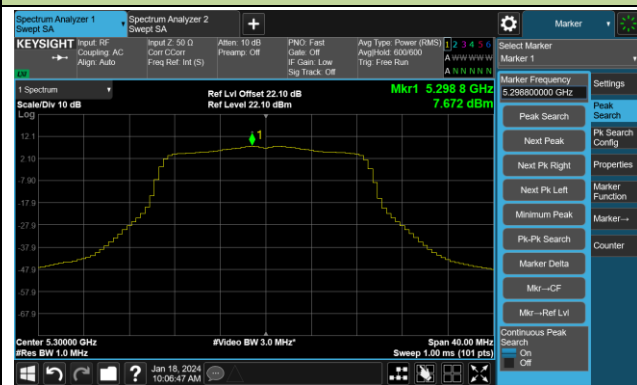

## 802.11a Power Spectral Density- Ant 1

Channel 140 (5700MHz)

Channel 144(5720MHz)

Channel 149 (5745MHz)

Channel 157 (5785MHz)

Channel 165 (5825MHz)

802.11ac-VHT20 Power Spectral Density- Ant 1

Channel 36 (5180MHz)

Channel 44 (5220MHz)

Channel 48 (5240MHz)

Channel 52 (5260MHz)

Channel 60 (5300MHz)

Channel 64 (5320MHz)

Channel 100 (5500MHz)

Channel 116 (5580MHz)

## 802.11ac-VHT20 Power Spectral Density- Ant 1

Channel 140 (5700MHz)

Channel 144(5720MHz)

Channel 149 (5745MHz)

Channel 157 (5785MHz)

Channel 165 (5825MHz)