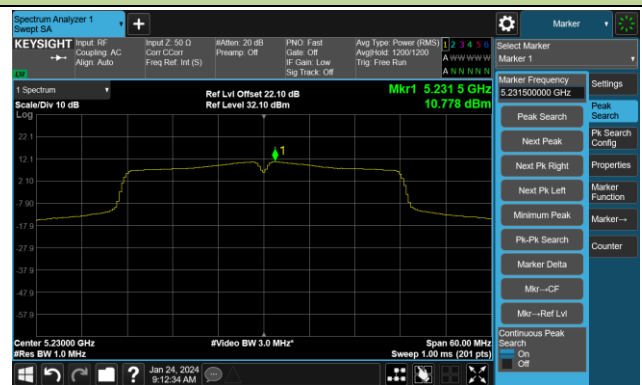

## 802.11ac-VHT20 Power Spectral Density- Ant 1

Channel 140 (5700MHz)

Channel 144(5720MHz)

Channel 149 (5745MHz)

Channel 157 (5785MHz)

Channel 165 (5825MHz)

## 802.11ac-VHT40 Power Spectral Density- Ant 1

Channel 38 (5190MHz)

Channel 46 (5230MHz)

Channel 54 (5270MHz)

Channel 62 (5310MHz)

Channel 102 (5510MHz)

Channel 110 (5550MHz)

Channel 134 (5670MHz)