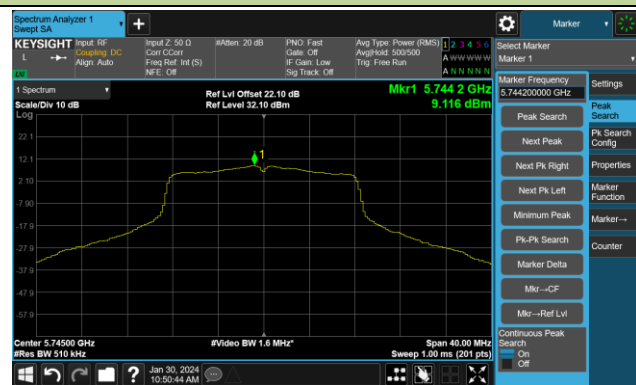

## 802.11a Power Spectral Density- Ant 1

Channel 140 (5700MHz)

Channel 144(5720MHz)

Channel 149 (5745MHz)

Channel 157 (5785MHz)

Channel 165 (5825MHz)

802.11ac-VHT20 Power Spectral Density- Ant 1

Channel 36 (5180MHz)

Channel 44 (5220MHz)

Channel 48 (5240MHz)

Channel 52 (5260MHz)

Channel 60 (5300MHz)

Channel 64 (5320MHz)

Channel 100 (5500MHz)

Channel 116 (5580MHz)