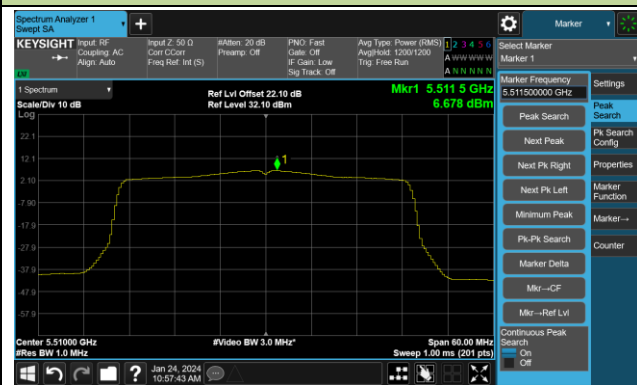

## 802.11ax-HE20 Power Spectral Density- Ant 1

Channel 140 (5700MHz)

Channel 144(5720MHz)

Channel 149 (5745MHz)

Channel 157 (5785MHz)

Channel 165 (5825MHz)

## 802.11ax-HE40 Power Spectral Density- Ant 1

Channel 38 (5190MHz)

Channel 46 (5230MHz)

Channel 54 (5270MHz)

Channel 62 (5310MHz)

Channel 102 (5510MHz)

Channel 110 (5550MHz)

Channel 134 (5670MHz)

Channel 142(5710MHz)