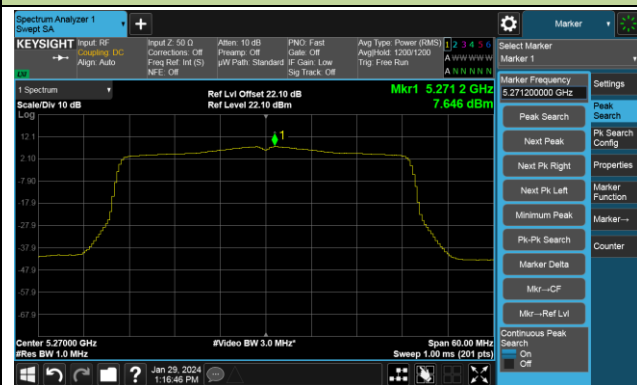

## 802.11ax-HE20 Power Spectral Density- Ant 1

Channel 140 (5700MHz)

Channel 144(5720MHz)

Channel 149 (5745MHz)

Channel 157 (5785MHz)

Channel 165 (5825MHz)

## 802.11ax-HE40 Power Spectral Density- Ant 1

Channel 38 (5190MHz)

Channel 46 (5230MHz)

Channel 54 (5270MHz)

Channel 62 (5310MHz)

Channel 102 (5510MHz)

Channel 110 (5550MHz)

Channel 134 (5670MHz)

Channel 142(5710MHz)