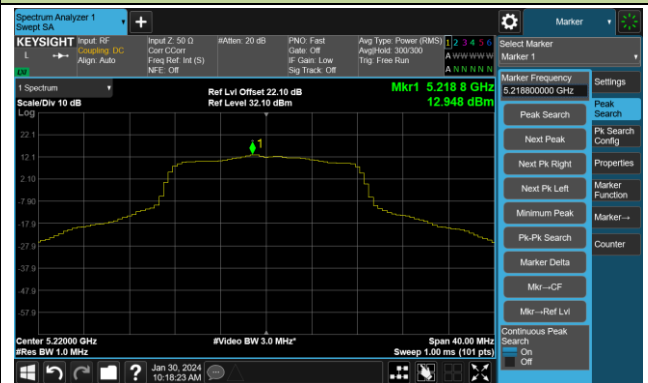

Channel 50 (5250MHz)

Channel 114 (5570MHz)

## 802.11a Power Spectral Density- Ant 1

Channel 36 (5180MHz)

Channel 44 (5220MHz)

Channel 48 (5240MHz)

Channel 52 (5260MHz)

Channel 60 (5300MHz)

Channel 64 (5320MHz)

Channel 100 (5500MHz)