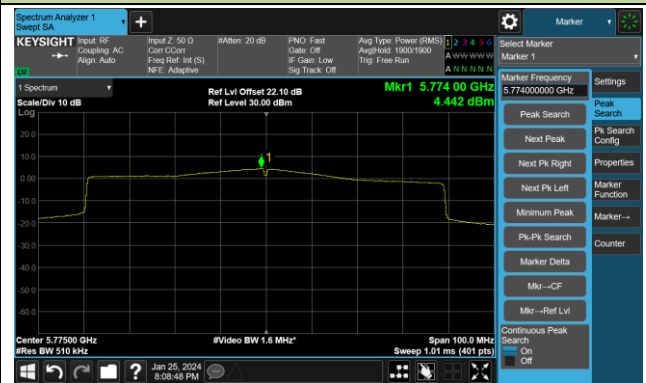

## 802.11ax-HE80 Power Spectral Density- Ant 0

Channel 42 (5210MHz)

Channel 58 (5290MHz)

Channel 106 (5530MHz)

Channel 122 (5610MHz)

Channel 138 (5690MHz)

Channel 155 (5775MHz)

802.11ax-HE160 Power Spectral Density- Ant 0

Channel 50 (5250MHz)

Channel 114 (5570MHz)