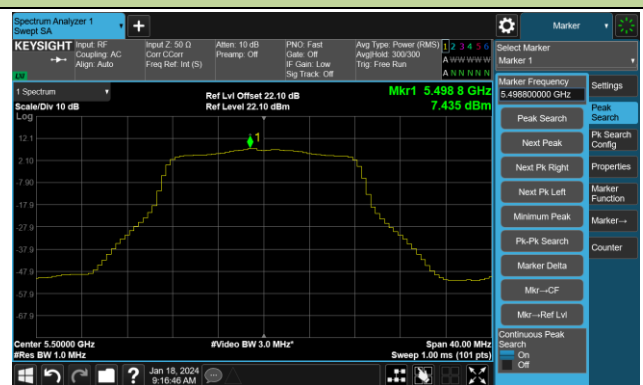

## 802.11a Power Spectral Density- Ant 1

Channel 36 (5180MHz)

Channel 44 (5220MHz)

Channel 48 (5240MHz)

Channel 52 (5260MHz)

Channel 60 (5300MHz)

Channel 64 (5320MHz)

Channel 100 (5500MHz)

Channel 116 (5580MHz)