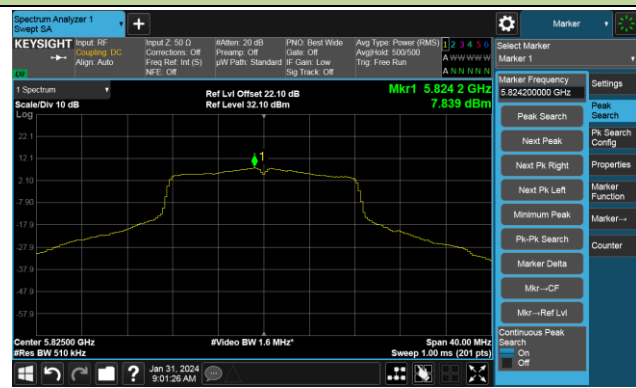

## 802.11a Power Spectral Density- Ant 1

Channel 140 (5700MHz)

Channel 144(5720MHz)

Channel 149 (5745MHz)

Channel 157 (5785MHz)

Channel 165 (5825MHz)

802.11ac-VHT20 Power Spectral Density- Ant 1

Channel 36 (5180MHz)

Channel 44 (5220MHz)

Channel 48 (5240MHz)

Channel 52 (5260MHz)

Channel 60 (5300MHz)

Channel 64 (5320MHz)

Channel 100 (5500MHz)

Channel 116 (5580MHz)