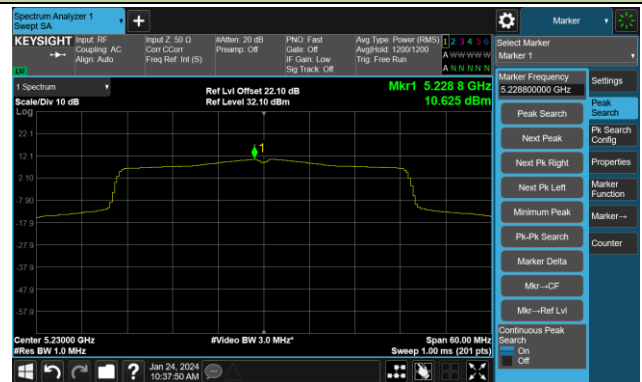

Channel 116 (5580MHz)

## 802.11ax-HE20 Power Spectral Density- Ant 1

Channel 140 (5700MHz)

Channel 144(5720MHz)

Channel 149 (5745MHz)

Channel 157 (5785MHz)

Channel 165 (5825MHz)

## 802.11ax-HE40 Power Spectral Density- Ant 1

Channel 38 (5190MHz)

Channel 46 (5230MHz)

Channel 54 (5270MHz)

Channel 62 (5310MHz)

Channel 102 (5510MHz)

Channel 110 (5550MHz)

Channel 134 (5670MHz)

Channel 142(5710MHz)