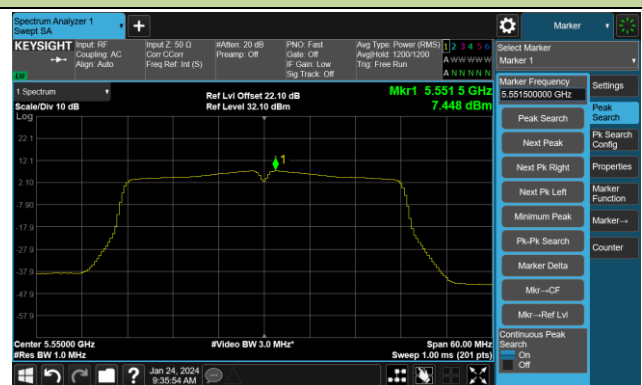

## 802.11ac-VHT20 Power Spectral Density- Ant 1

Channel 140 (5700MHz)

Channel 144(5720MHz)

Channel 149 (5745MHz)

Channel 157 (5785MHz)

Channel 165 (5825MHz)

## 802.11ac-VHT40 Power Spectral Density- Ant 1

Channel 38 (5190MHz)

Channel 46 (5230MHz)

Channel 54 (5270MHz)

Channel 62 (5310MHz)

Channel 102 (5510MHz)

Channel 110 (5550MHz)

Channel 134 (5670MHz)

Channel 142 (5710MHz)

802.11ac-VHT40 Power Spectral Density- Ant 1

Channel 151 (5755MHz)

Channel 159 (5795MHz)