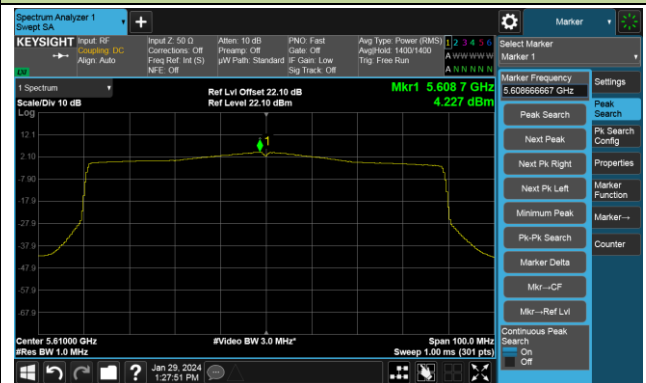

## 802.11ax-HE80 Power Spectral Density- Ant 0

Channel 42 (5210MHz)

Channel 58 (5290MHz)

Channel 106 (5530MHz)

Channel 122 (5610MHz)

Channel 138 (5690MHz)

Channel 155 (5775MHz)

802.11ax-HE160 Power Spectral Density- Ant 0

Channel 50 (5250MHz)

Channel 114 (5570MHz)