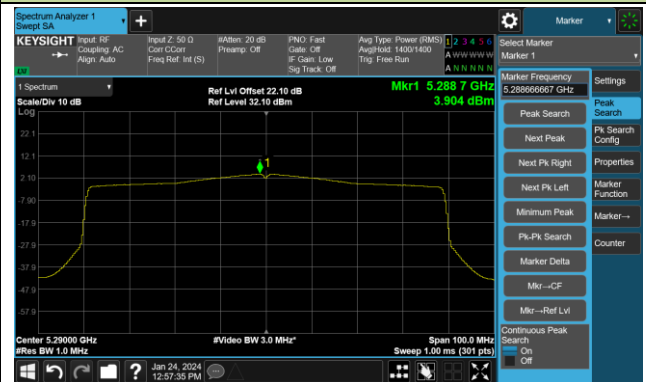

Channel 142 (5710MHz)

802.11ax-HE40 Power Spectral Density- Ant 0

Channel 151 (5755MHz)

Channel 159 (5795MHz)

## 802.11ax-HE80 Power Spectral Density- Ant 0

Channel 42 (5210MHz)

Channel 58 (5290MHz)

Channel 106 (5530MHz)

Channel 122 (5610MHz)

Channel 138 (5690MHz)

Channel 155 (5775MHz)

802.11ax-HE160 Power Spectral Density- Ant 0