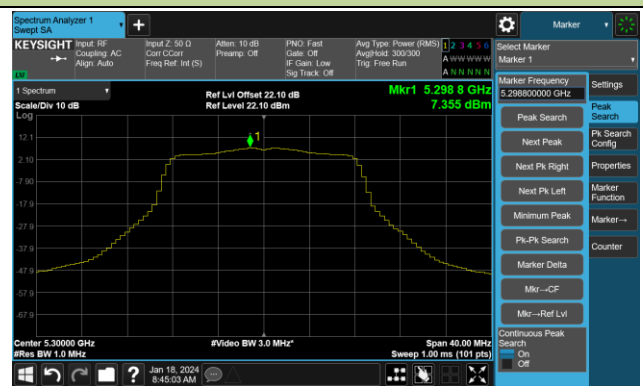

## 802.11a Power Spectral Density- Ant 1

Channel 36 (5180MHz)

Channel 44 (5220MHz)

Channel 48 (5240MHz)

Channel 52 (5260MHz)

Channel 60 (5300MHz)

Channel 64 (5320MHz)

Channel 100 (5500MHz)

Channel 116 (5580MHz)