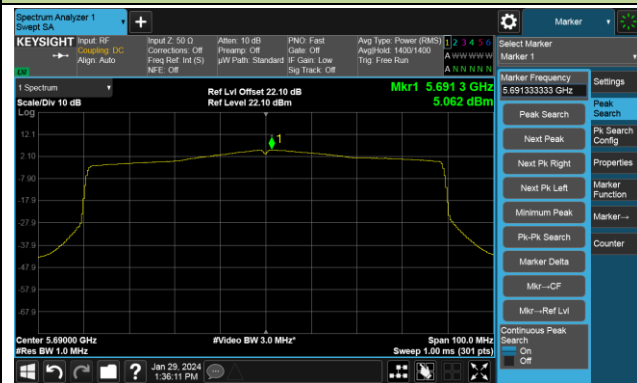

## 802.11ax-HE80 Power Spectral Density- Ant 0

Channel 42 (5210MHz)

Channel 58 (5290MHz)

Channel 106 (5530MHz)

Channel 122 (5610MHz)

Channel 138 (5690MHz)

Channel 155 (5775MHz)

802.11ax-HE160 Power Spectral Density- Ant 0

Channel 50 (5250MHz)

Channel 114 (5570MHz)