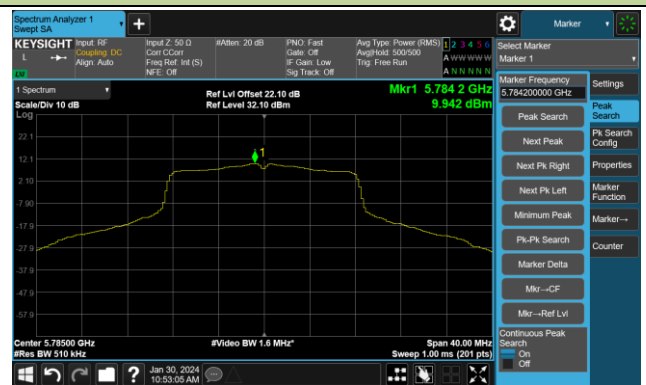

## 802.11a Power Spectral Density- Ant 1

Channel 140 (5700MHz)

Channel 144(5720MHz)

Channel 149 (5745MHz)

Channel 157 (5785MHz)

Channel 165 (5825MHz)

802.11ac-VHT20 Power Spectral Density- Ant 1

Channel 36 (5180MHz)

Channel 44 (5220MHz)

Channel 48 (5240MHz)

Channel 52 (5260MHz)

Channel 60 (5300MHz)

Channel 64 (5320MHz)

Channel 100 (5500MHz)

Channel 116 (5580MHz)