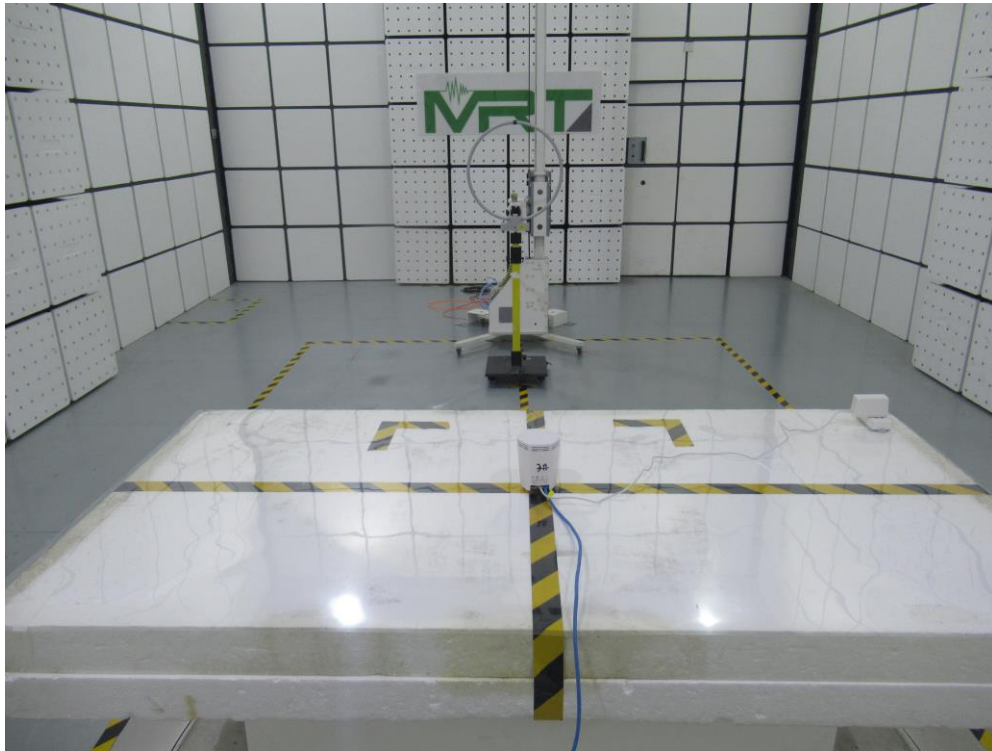

Test Mode 2

Description: Back View of Radiated Emission Test Setup for 30-1000MHz

Test Mode 2

Description: Front View of Radiated Emission Test Setup for 1-18 GHz

Test Mode 2

Description: Back View of Radiated Emission Test Setup for 1-18 GHz

Test Mode 2

Description: Front View of Radiated Emission Test Setup for 18-40 GHz

Test Mode 2

Description: Back View of Radiated Emission Test Setup for 18-40 GHz

## RF Test Setup Photograph

Description: Radiated Spurious Emission Test Setup for 9kHz ~ 30MHz

Description: Radiated Spurious Emission Test Setup for 30MHz ~ 1GHz

Description: Radiated Spurious Emission Test Setup for 1GHz ~ 18GHz