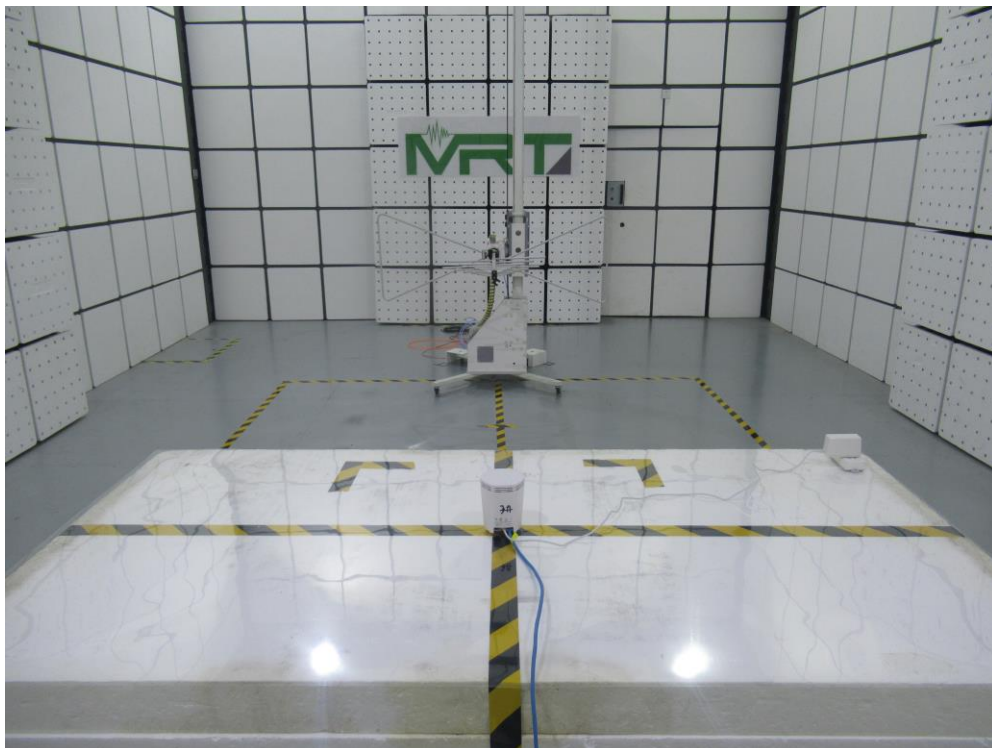

Description: Front View of Conducted Emission Test Setup for Power Port

Test Mode 2

Description: Side View of Conducted Emission Test Setup for Power Port

Test Mode 1

Description: Front View of Radiated Emission Test Setup for 30-1000 MHz

Test Mode 2

Description: Back View of Radiated Emission Test Setup for 30-1000MHz

Test Mode 2

Description: Front View of Radiated Emission Test Setup for 1-18 GHz

Test Mode 2

Description: Back View of Radiated Emission Test Setup for 1-18 GHz

Test Mode 2

Description: Front View of Radiated Emission Test Setup for 18-40 GHz

Test Mode 2

Description: Back View of Radiated Emission Test Setup for 18-40 GHz

## RF Test Setup Photograph

Description: Radiated Spurious Emission Test Setup for 9kHz ~ 30MHz

Description: Radiated Spurious Emission Test Setup for 30MHz ~ 1GHz

Description: Radiated Spurious Emission Test Setup for 1GHz ~ 18GHz