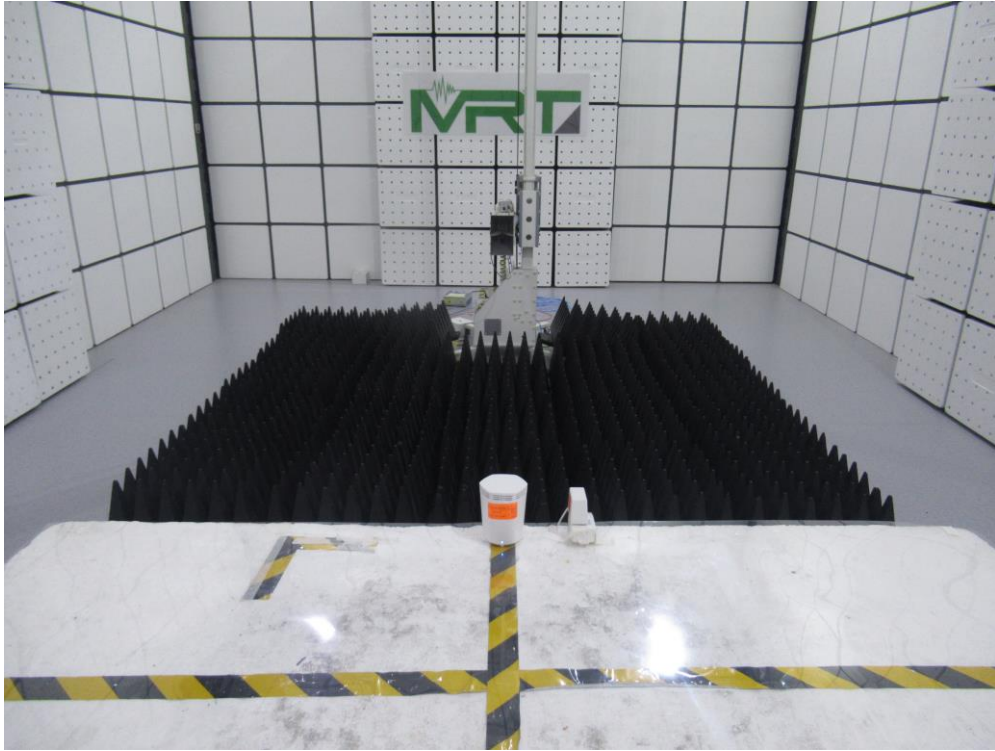

## EMC Test Setup Photograph

Test Mode 1

Description: Front View of Conducted Emission Test Setup for Power Port

Test Mode 1

Description: Side View of Conducted Emission Test Setup for Power Port

Test Mode 2

Description: Front View of Conducted Emission Test Setup for Power Port

Test Mode 2

Description: Side View of Conducted Emission Test Setup for Power Port

Test Mode 1

Description: Front View of Radiated Emission Test Setup for 30-1000 MHz

Test Mode 1

Description: Back View of Radiated Emission Test Setup for 30-1000 MHz

Test Mode 1

Description: Front View of Radiated Emission Test Setup for 1-18 GHz

Test Mode 1

Description: Back View of Radiated Emission Test Setup for 1-18 GHz