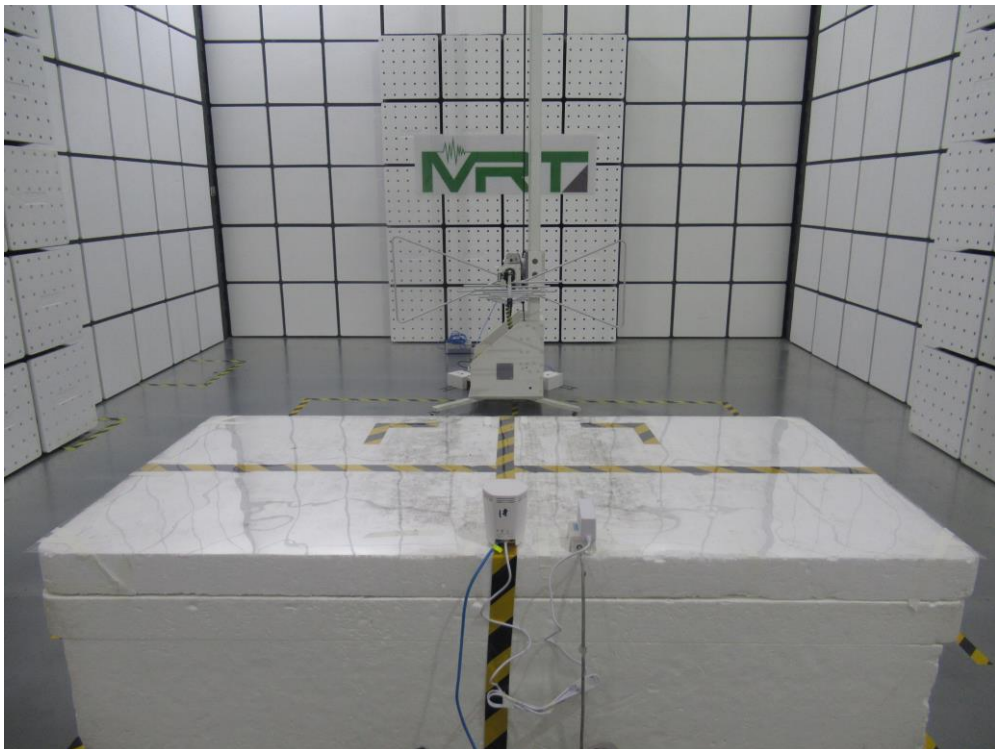

Description: Front View of Conducted Emission Test Setup for Power Port

Test Mode 2

Description: Side View of Conducted Emission Test Setup for Power Port

Test Mode 1

Description: Front View of Radiated Emission Test Setup for 30-1000 MHz

Test Mode 1

Description: Front View of Radiated Emission Test Setup for 18-40 GHz

Test Mode 1

Description: Back View of Radiated Emission Test Setup for 18-40 GHz

Test Mode 2

Description: Front View of Radiated Emission Test Setup for 30-1000MHz

Test Mode 2

Description: Back View of Radiated Emission Test Setup for 30-1000MHz

Test Mode 2

Description: Front View of Radiated Emission Test Setup for 1-18 GHz

Test Mode 2

Description: Back View of Radiated Emission Test Setup for 1-18 GHz