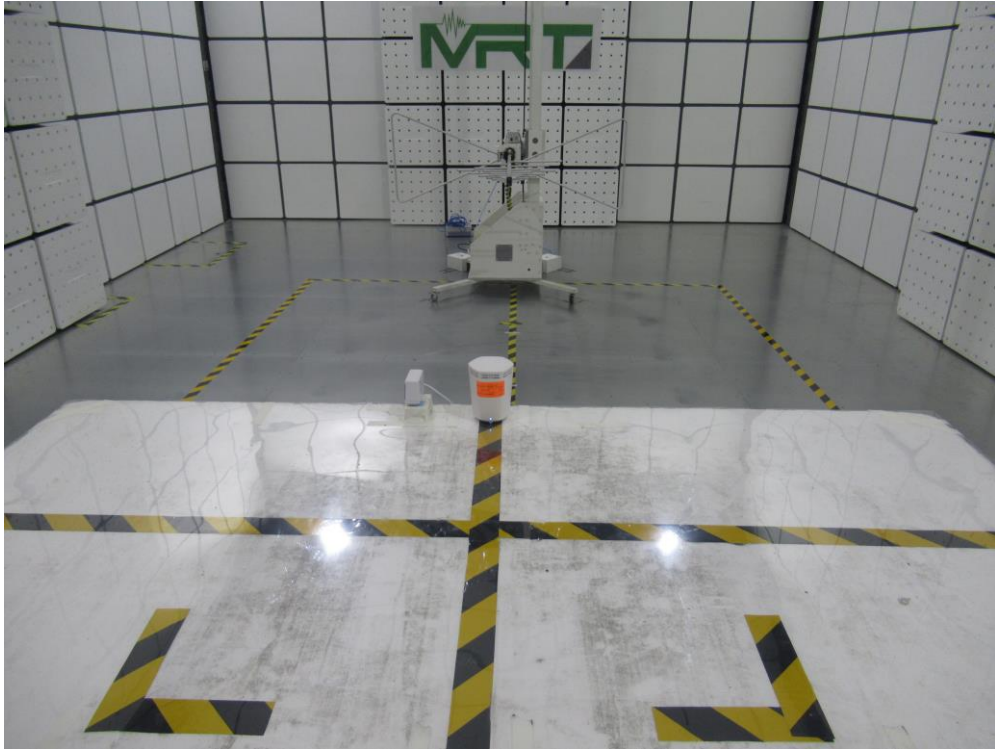

Description: Front View of Conducted Emission Test Setup for Power Port

Test Mode 2

Description: Side View of Conducted Emission Test Setup for Power Port

Test Mode 1

Description: Front View of Radiated Emission Test Setup for 30-1000 MHz

Test Mode 1

Description: Front View of Radiated Emission Test Setup for 18-40 GHz

Test Mode 1

Description: Back View of Radiated Emission Test Setup for 18-40 GHz

Test Mode 2

Description: Front View of Radiated Emission Test Setup for 30-1000MHz

Test Mode 2

Description: Back View of Radiated Emission Test Setup for 30-1000MHz

Test Mode 2

Description: Front View of Radiated Emission Test Setup for 1-18 GHz

Test Mode 2

Description: Back View of Radiated Emission Test Setup for 1-18 GHz