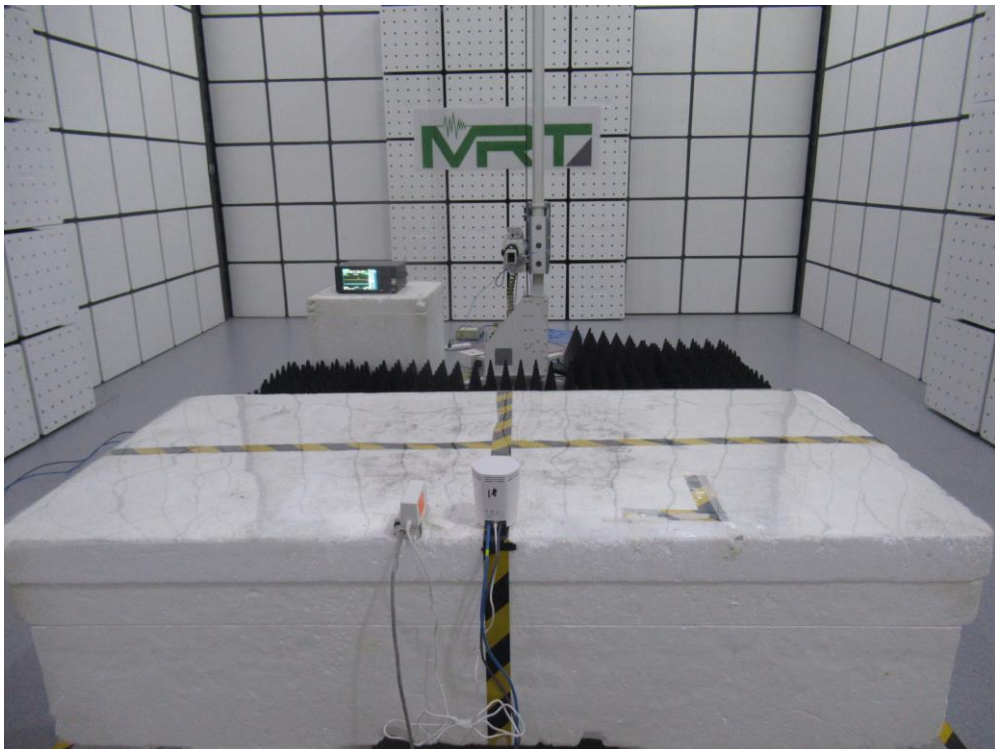

## EMC Test Setup Photograph

Test Mode 1

Description: Front View of Conducted Emission Test Setup for Power Port

Test Mode 1

Description: Side View of Conducted Emission Test Setup for Power Port

Test Mode 2

Description: Front View of Conducted Emission Test Setup for Power Port

Test Mode 2

Description: Side View of Conducted Emission Test Setup for Power Port

Test Mode 1

Description: Front View of Radiated Emission Test Setup for 30-1000 MHz

Test Mode 1

Description: Back View of Radiated Emission Test Setup for 30-1000 MHz

Test Mode 1

Description: Front View of Radiated Emission Test Setup for 1-18 GHz

Test Mode 1

Description: Back View of Radiated Emission Test Setup for 1-18 GHz

Test Mode 1

Description: Front View of Radiated Emission Test Setup for 18-40 GHz

Test Mode 1

Description: Back View of Radiated Emission Test Setup for 18-40 GHz

Test Mode 2

Description: Front View of Radiated Emission Test Setup for 30-1000MHz