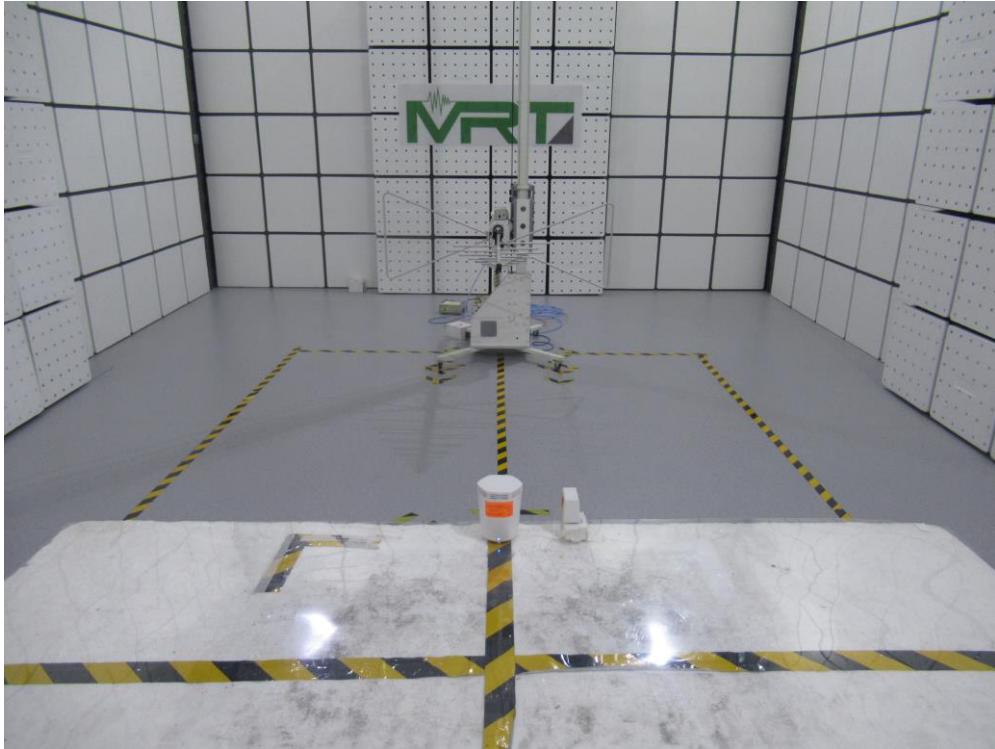

## EMC Test Setup Photograph

Test Mode 1

Description: Front View of Conducted Emission Test Setup for Power Port

Test Mode 1

Description: Side View of Conducted Emission Test Setup for Power Port

Test Mode 2

Description: Front View of Conducted Emission Test Setup for Power Port

Test Mode 2

Description: Side View of Conducted Emission Test Setup for Power Port

Test Mode 1

Description: Front View of Radiated Emission Test Setup for 30-1000 MHz

Test Mode 1

Description: Back View of Radiated Emission Test Setup for 30-1000 MHz

Test Mode 1

Description: Front View of Radiated Emission Test Setup for 1-18 GHz

Test Mode 1

Description: Back View of Radiated Emission Test Setup for 1-18 GHz