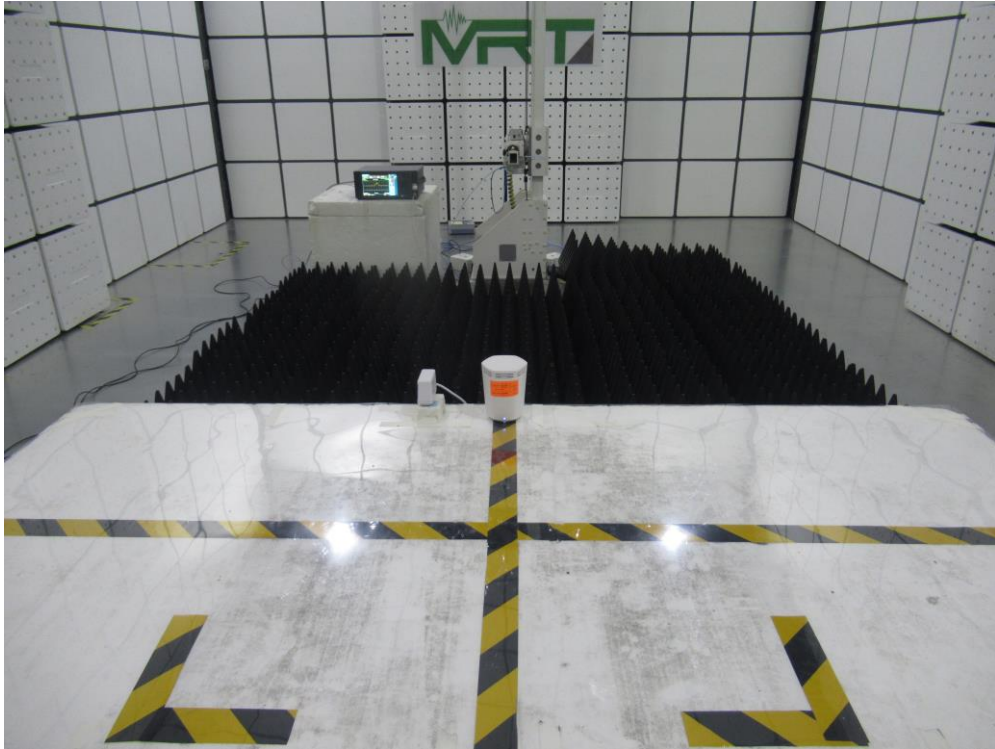

Test Mode 2

Description: Front View of Radiated Emission Test Setup for 18-40 GHz