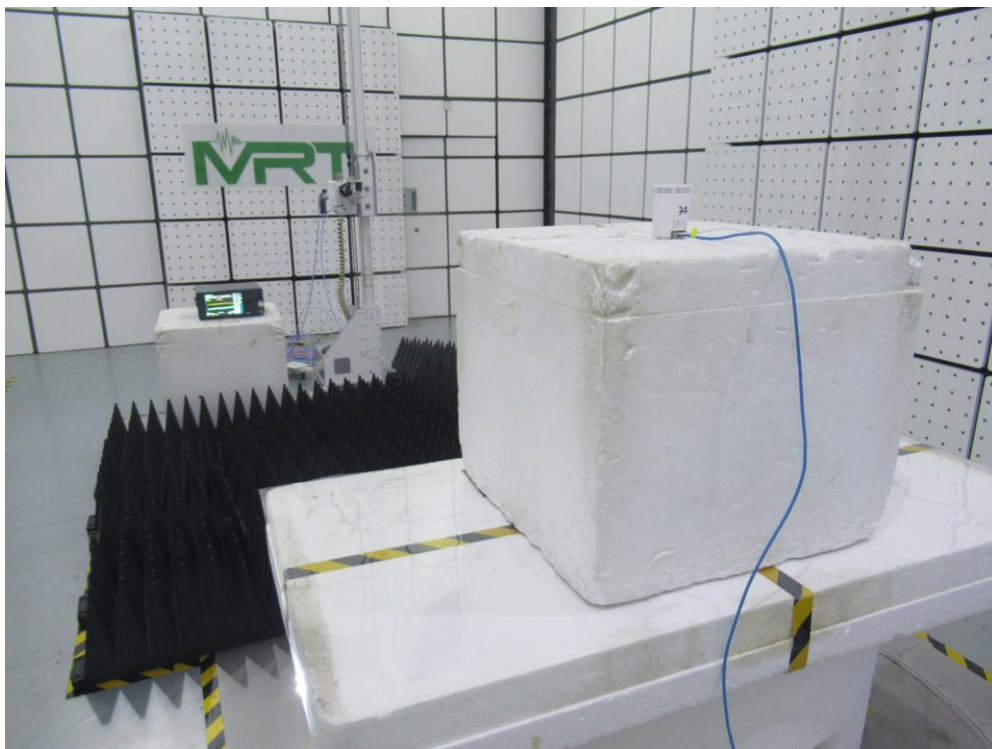

Description: Conducted Test Setup

Description: Radiated Spurious Emission Test Setup for 18GHz ~ 40GHz