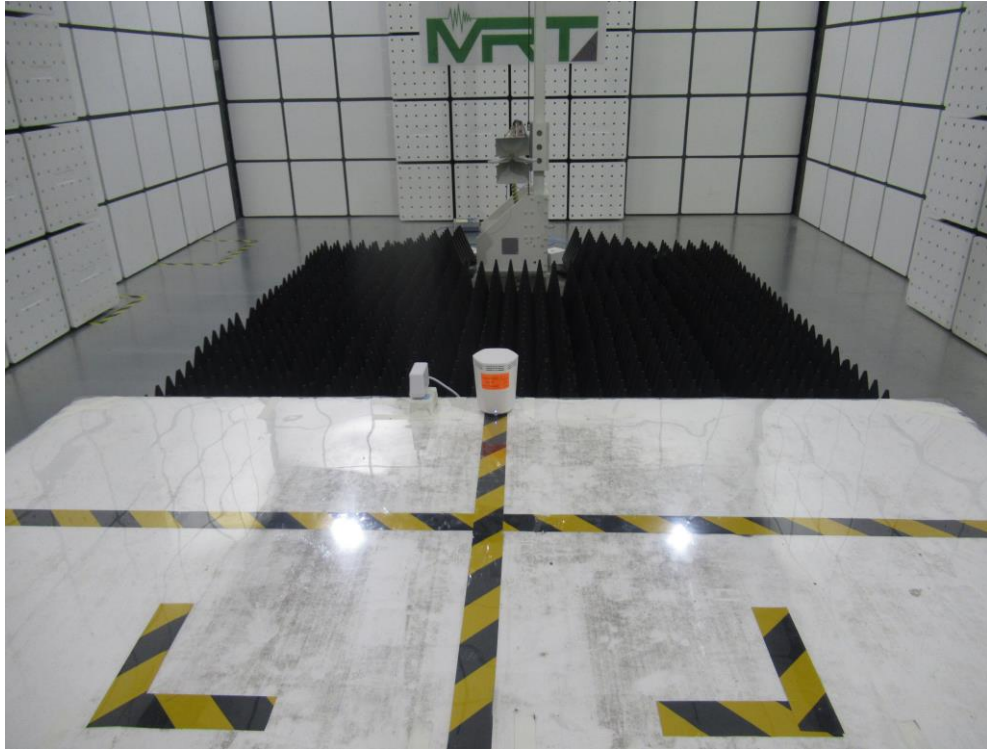

Test Mode 2

Description: Front View of Radiated Emission Test Setup for 1-18 GHz