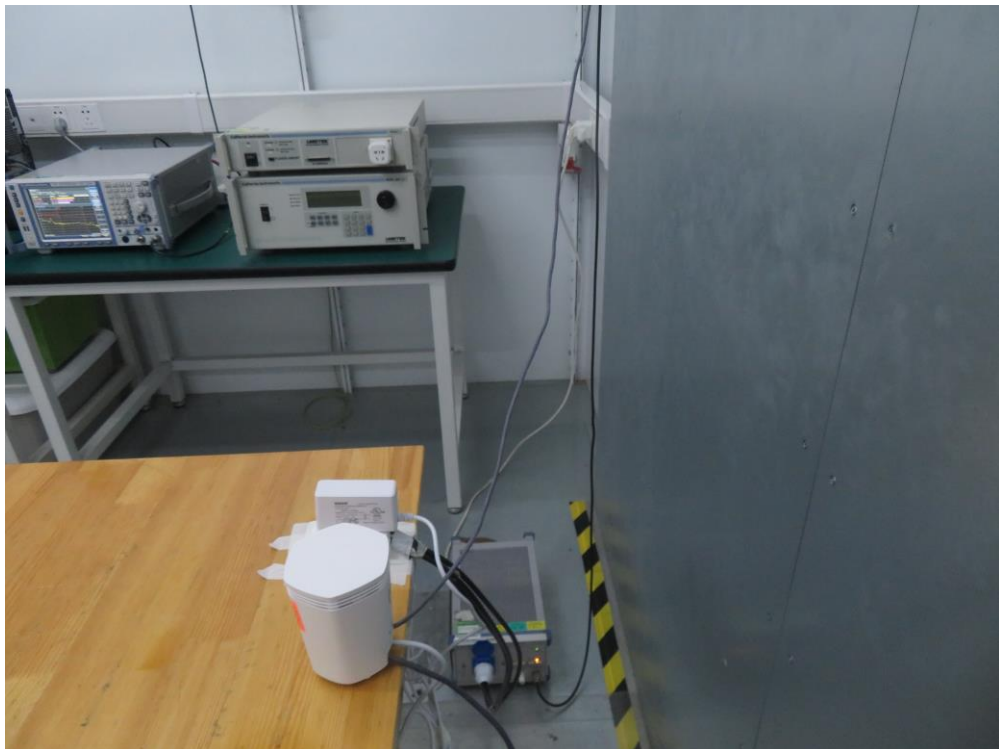

## EMC Test Setup Photograph

Test Mode 1

Description: Front View of Conducted Emission Test Setup for Power Port

Test Mode 1

Description: Side View of Conducted Emission Test Setup for Power Port

Test Mode 2

Description: Front View of Conducted Emission Test Setup for Power Port

Test Mode 2

Description: Side View of Conducted Emission Test Setup for Power Port

Test Mode 1

Description: Front View of Radiated Emission Test Setup for 30-1000 MHz

Test Mode 1

Description: Back View of Radiated Emission Test Setup for 30-1000 MHz

Test Mode 1

Description: Front View of Radiated Emission Test Setup for 1-18 GHz

Test Mode 1

Description: Back View of Radiated Emission Test Setup for 1-18 GHz