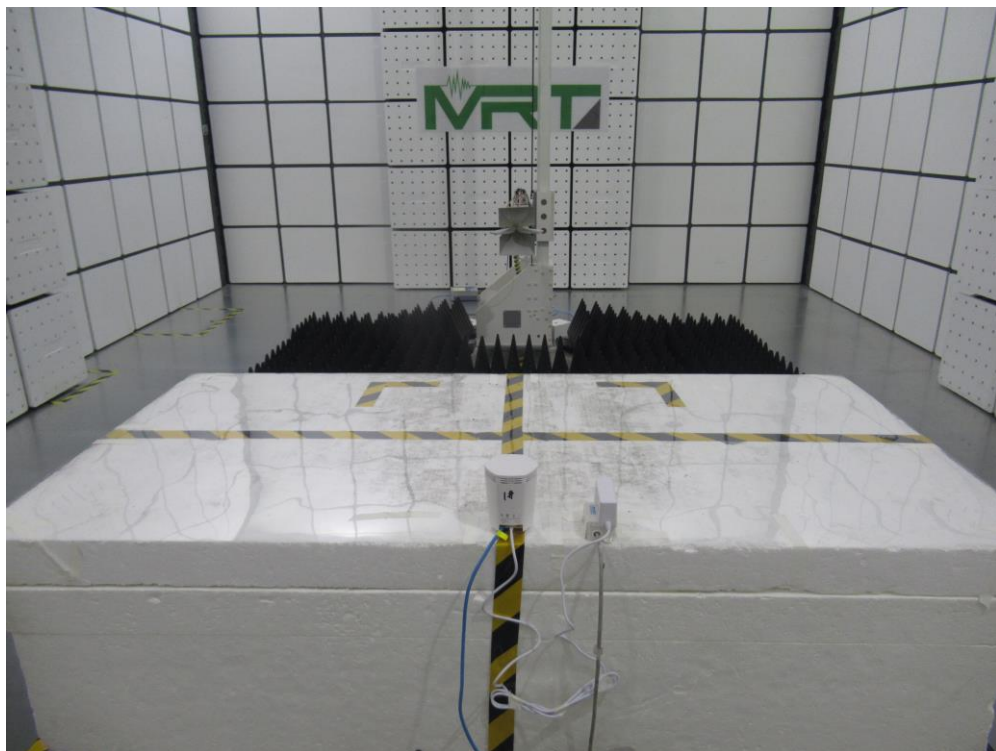

Description: Front View of Conducted Emission Test Setup for Power Port

Test Mode 2

Description: Side View of Conducted Emission Test Setup for Power Port

Test Mode 1

Description: Front View of Radiated Emission Test Setup for 30-1000 MHz

Test Mode 1

Description: Front View of Radiated Emission Test Setup for 18-40 GHz

Test Mode 1

Description: Back View of Radiated Emission Test Setup for 18-40 GHz

Test Mode 2

Description: Front View of Radiated Emission Test Setup for 30-1000MHz

Test Mode 2

Description: Back View of Radiated Emission Test Setup for 30-1000MHz

Test Mode 2

Description: Front View of Radiated Emission Test Setup for 1-18 GHz

Test Mode 2

Description: Back View of Radiated Emission Test Setup for 1-18 GHz

Test Mode 2

Description: Front View of Radiated Emission Test Setup for 18-40 GHz

Test Mode 2

Description: Back View of Radiated Emission Test Setup for 18-40 GHz