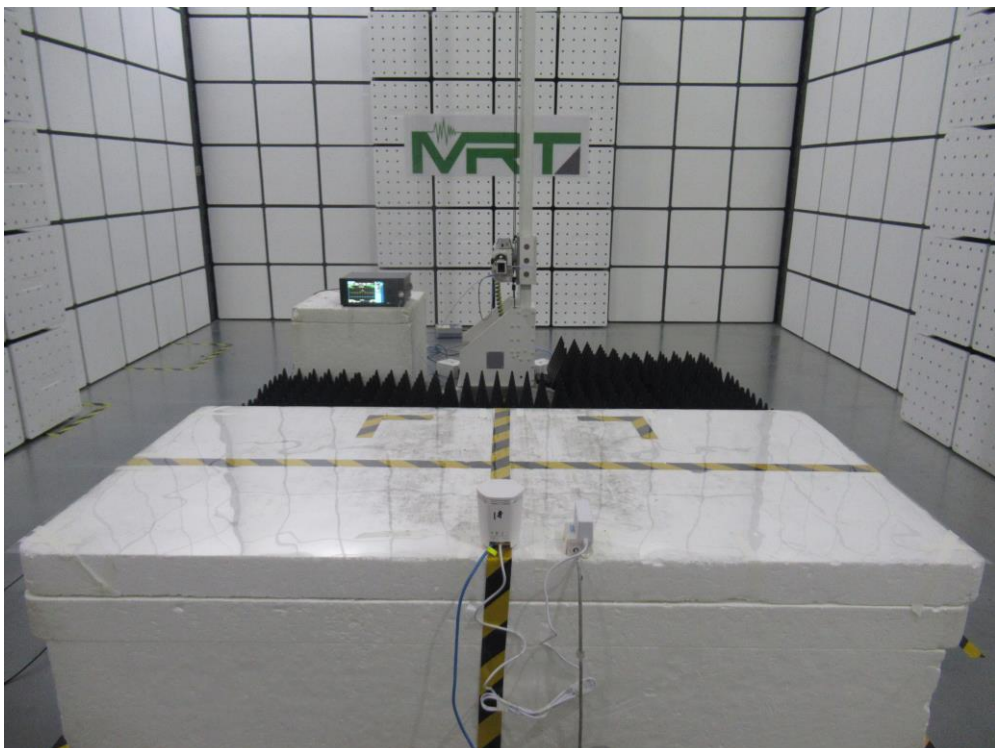

Description: Front View of Conducted Emission Test Setup for Power Port

Test Mode 2

Description: Side View of Conducted Emission Test Setup for Power Port

Test Mode 1

Description: Front View of Radiated Emission Test Setup for 30-1000 MHz

Test Mode 1

Description: Front View of Radiated Emission Test Setup for 18-40 GHz

Test Mode 1

Description: Back View of Radiated Emission Test Setup for 18-40 GHz

Test Mode 2

Description: Front View of Radiated Emission Test Setup for 30-1000MHz

Test Mode 2

Description: Back View of Radiated Emission Test Setup for 30-1000MHz

Test Mode 2

Description: Front View of Radiated Emission Test Setup for 1-18 GHz

Test Mode 2

Description: Back View of Radiated Emission Test Setup for 1-18 GHz

Test Mode 2

Description: Front View of Radiated Emission Test Setup for 18-40 GHz

Test Mode 2

Description: Back View of Radiated Emission Test Setup for 18-40 GHz