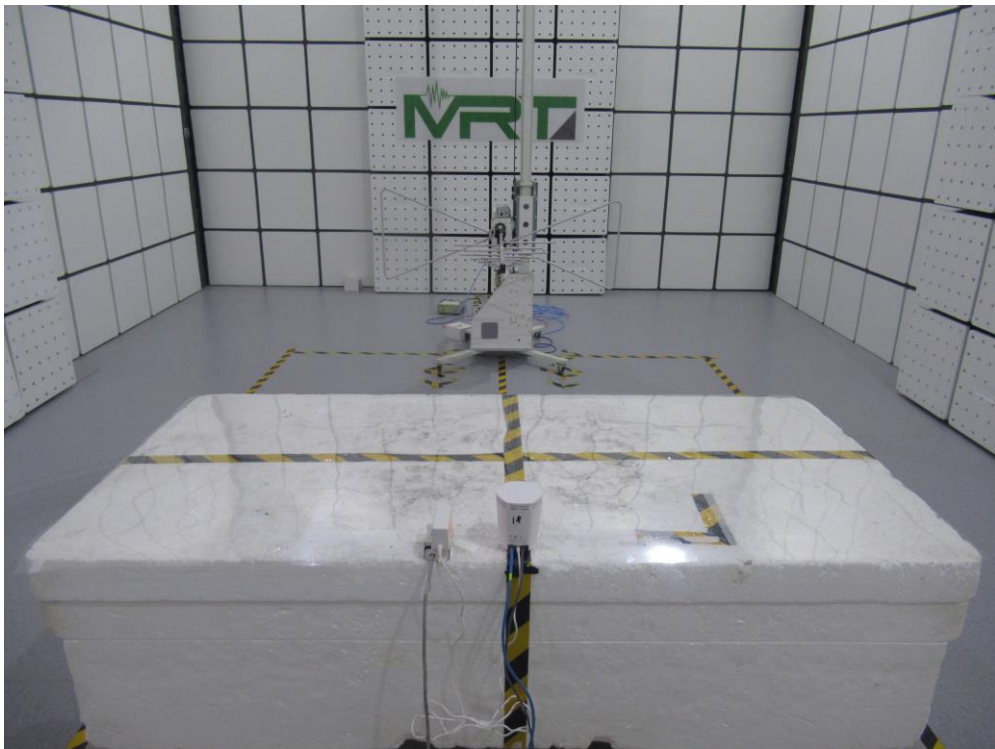

## EMC Test Setup Photograph

Test Mode 1

Description: Front View of Conducted Emission Test Setup for Power Port

Test Mode 1

Description: Side View of Conducted Emission Test Setup for Power Port

Test Mode 2

Description: Front View of Conducted Emission Test Setup for Power Port

Test Mode 2

Description: Side View of Conducted Emission Test Setup for Power Port

Test Mode 1

Description: Front View of Radiated Emission Test Setup for 30-1000 MHz

Test Mode 1

Description: Back View of Radiated Emission Test Setup for 30-1000 MHz

Test Mode 1

Description: Front View of Radiated Emission Test Setup for 1-18 GHz

Test Mode 1

Description: Back View of Radiated Emission Test Setup for 1-18 GHz

Test Mode 1

Description: Front View of Radiated Emission Test Setup for 18-40 GHz

Test Mode 1

Description: Back View of Radiated Emission Test Setup for 18-40 GHz

Test Mode 2

Description: Front View of Radiated Emission Test Setup for 30-1000MHz