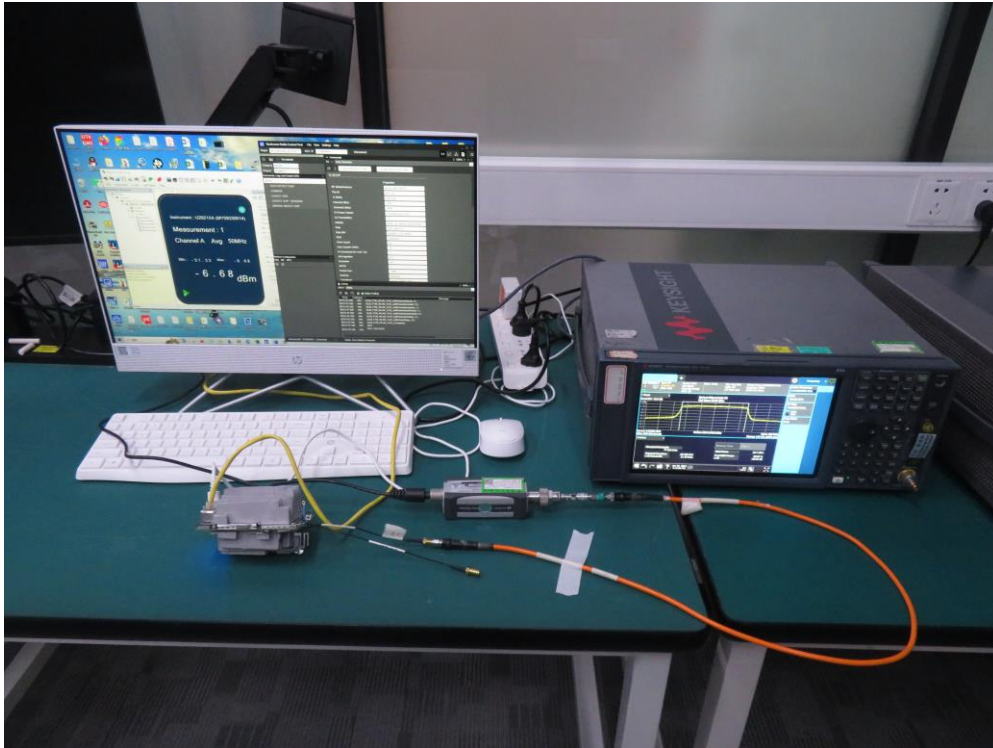

Test Mode 2

Description: Front View of Radiated Emission Test Setup for 18-40 GHz

Test Mode 2

Description: Back View of Radiated Emission Test Setup for 18-40 GHz

## RF Test Setup Photograph

Description: Radiated Spurious Emission Test Setup for 9kHz ~ 30MHz

Description: Radiated Spurious Emission Test Setup for 30MHz ~ 1GHz

Description: Radiated Spurious Emission Test Setup for 1GHz ~ 18GHz

Description: Radiated Spurious Emission Test Setup for 18GHz ~ 40GHz

Description: Conducted Test Setup

Description: DFS Test Setup

Description: Contention Based Protocol Measurement Test Setup