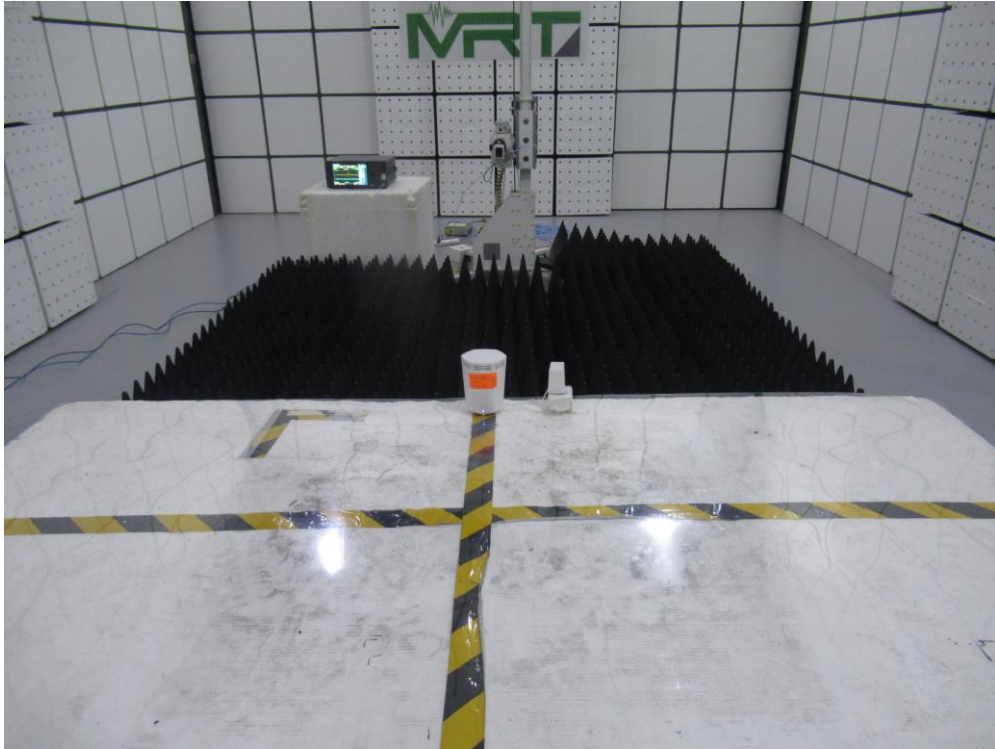

Description: Front View of Conducted Emission Test Setup for Power Port

Test Mode 2

Description: Side View of Conducted Emission Test Setup for Power Port

Test Mode 1

Description: Front View of Radiated Emission Test Setup for 30-1000 MHz

Test Mode 1

Description: Back View of Radiated Emission Test Setup for 30-1000 MHz

Test Mode 1

Description: Front View of Radiated Emission Test Setup for 1-18 GHz

Test Mode 1

Description: Back View of Radiated Emission Test Setup for 1-18 GHz

Test Mode 1

Description: Front View of Radiated Emission Test Setup for 18-40 GHz

Test Mode 1

Description: Back View of Radiated Emission Test Setup for 18-40 GHz

Test Mode 2

Description: Front View of Radiated Emission Test Setup for 30-1000MHz