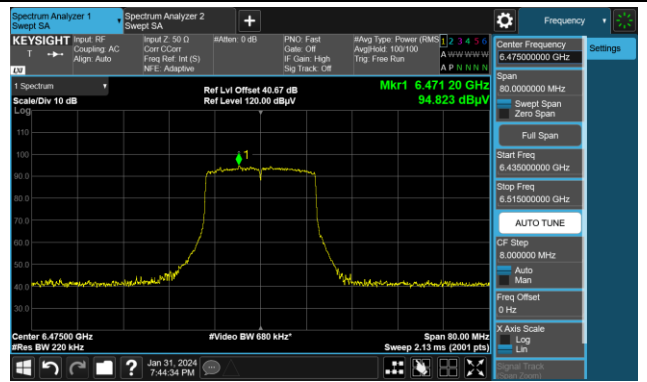

802.11ax-HE20

Channel 1 (5955MHz)

The Reference Level

The Mask Data

Channel 49 (6195MHz)

The Reference Level

The Mask Data

Channel 93 (6415MHz)

The Reference Level

The Mask Data

802.11ax-HE20

Channel 97 (6435MHz)

The Reference Level

The Mask Data

Channel 105 (6475MHz)

The Reference Level

The Mask Data

Channel 113 (6515MHz)

The Reference Level

The Mask Data

802.11ax-HE20

Channel 117 (6535MHz)

The Reference Level

The Mask Data

Channel 149 (6695MHz)

The Reference Level

The Mask Data

Channel 181 (6855MHz)

The Reference Level

The Mask Data

802.11ax-HE20

Channel 185 (6875MHz)