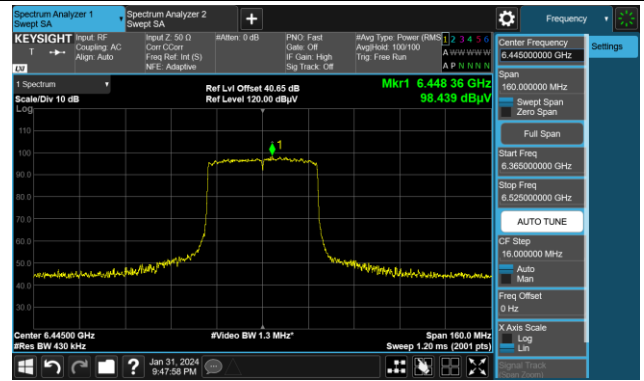

Channel 51 (6205MHz)

The Reference Level

The Mask Data

Channel 91 (6405MHz)

The Reference Level

The Mask Data

802.11ax-HE40

Channel 99 (6445MHz)

The Reference Level

The Mask Data

Channel 107 (6485MHz)

The Reference Level

The Mask Data

Channel 115 (6525MHz)

The Reference Level

The Mask Data