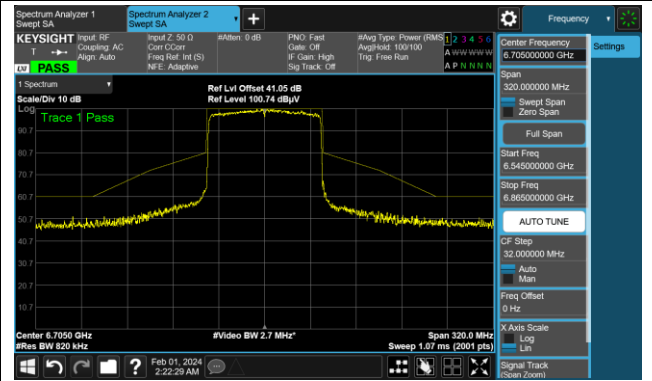

The Reference Level

The Mask Data

802.11ax-HE80

Channel 103 (6465MHz)

The Reference Level

The Mask Data

Channel 119 (6545MHz)

The Reference Level

The Mask Data

Channel 135 (6625MHz)

The Reference Level

The Mask Data

802.11ax-HE80

Channel 151 (6705MHz)

The Reference Level

The Mask Data

Channel 167 (6785MHz)

The Reference Level

The Mask Data

Channel 183 (6865MHz)

The Reference Level

The Mask Data

802.11ax-HE80

Channel 199 (6945MHz)

The Reference Level

The Mask Data

Channel 215 (7025MHz)

The Reference Level

The Mask Data