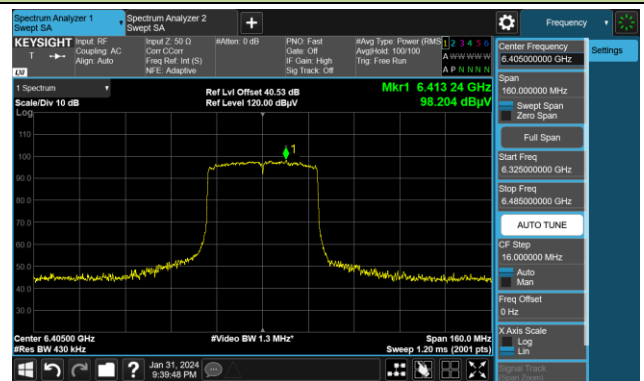

Channel 51 (6205MHz)

The Reference Level

The Mask Data

Channel 91 (6405MHz)

The Reference Level

The Mask Data

802.11ax-HE40

Channel 99 (6445MHz)

The Reference Level

The Mask Data

Channel 107 (6485MHz)

The Reference Level

The Mask Data

Channel 115 (6525MHz)

The Reference Level

The Mask Data