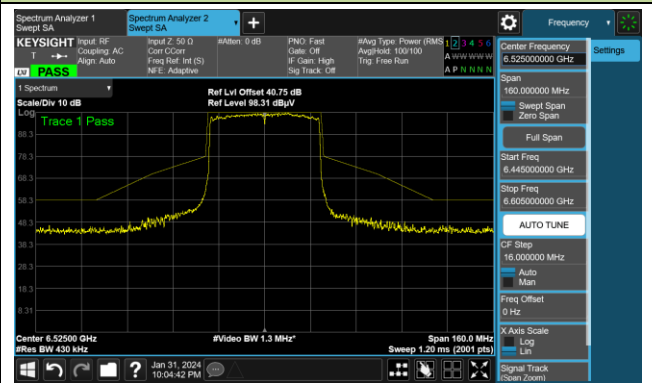

The Reference Level

The Mask Data

Channel 107 (6485MHz)

The Reference Level

The Mask Data

Channel 115 (6525MHz)

The Reference Level

The Mask Data

802.11ax-HE40

Channel 123 (6565MHz)

The Reference Level

The Mask Data

Channel 147 (6685MHz)

The Reference Level

The Mask Data

Channel 179 (6845MHz)