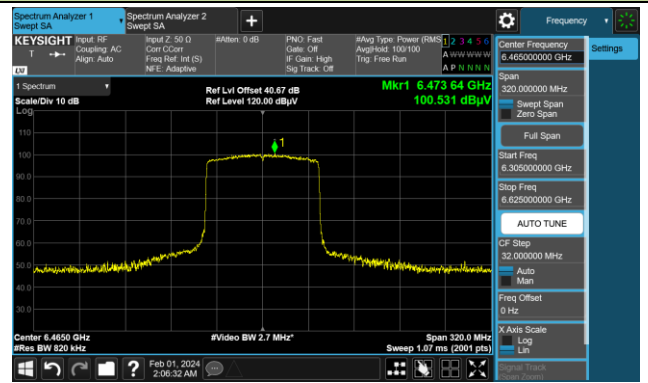

802.11ax-HE80

Channel 7 (5985MHz)

The Reference Level

The Mask Data

Channel 55 (6225MHz)

The Reference Level

The Mask Data

Channel 87 (6385MHz)

The Reference Level

The Mask Data

802.11ax-HE80

Channel 103 (6465MHz)

The Reference Level

The Mask Data

Channel 119 (6545MHz)

The Reference Level

The Mask Data

Channel 135 (6625MHz)

The Reference Level

The Mask Data

802.11ax-HE80

Channel 151 (6705MHz)

The Reference Level

The Mask Data