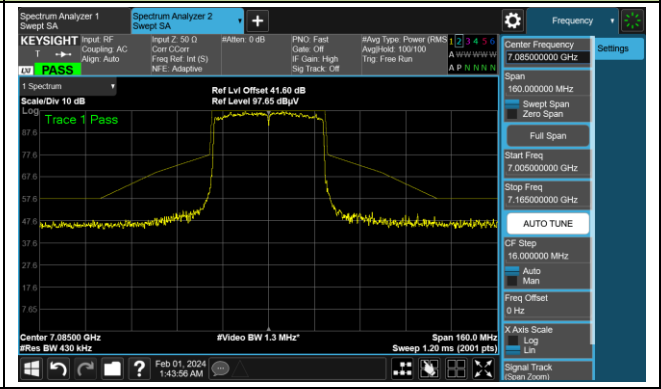

The Reference Level

The Mask Data

802.11ax-HE40

Channel 187 (6885MHz)

The Reference Level

The Mask Data

Channel 195 (6925MHz)

The Reference Level

The Mask Data

Channel 211 (7005MHz)

The Reference Level

The Mask Data

802.11ax-HE40

Channel 227 (7085MHz)

The Reference Level

The Mask Data

802.11ax-HE80

Channel 7 (5985MHz)

The Reference Level

The Mask Data

Channel 55 (6225MHz)

The Reference Level

The Mask Data

Channel 87 (6385MHz)