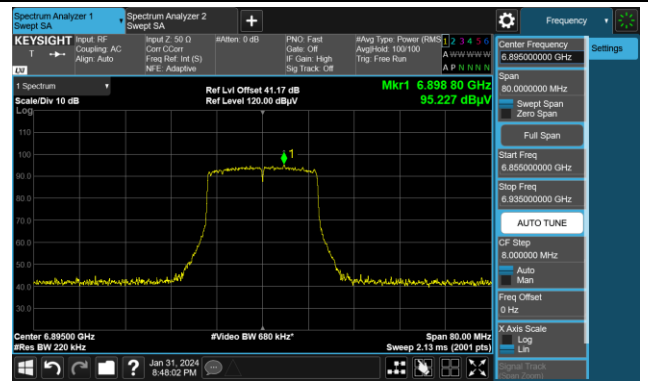

Channel 149 (6695MHz)

The Reference Level

The Mask Data

Channel 181 (6855MHz)

The Reference Level

The Mask Data

802.11ax-HE20

Channel 185 (6875MHz)

The Reference Level

The Mask Data

Channel 189 (6895MHz)

The Reference Level

The Mask Data

Channel 209 (6995MHz)

The Reference Level

The Mask Data

802.11ax-HE20

Channel 229 (7095MHz)

The Reference Level

The Mask Data

802.11ax-HE40

Channel 3 (5965MHz)

The Reference Level

The Mask Data