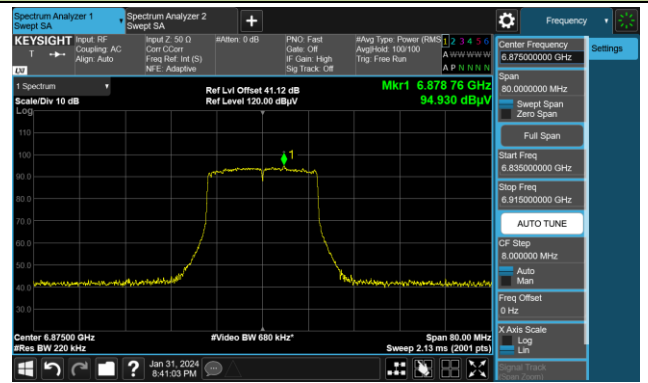

Channel 149 (6695MHz)

The Reference Level

The Mask Data

Channel 181 (6855MHz)

The Reference Level

The Mask Data

802.11ax-HE20

Channel 185 (6875MHz)

The Reference Level

The Mask Data

Channel 189 (6895MHz)

The Reference Level

The Mask Data

Channel 209 (6995MHz)

The Reference Level

The Mask Data