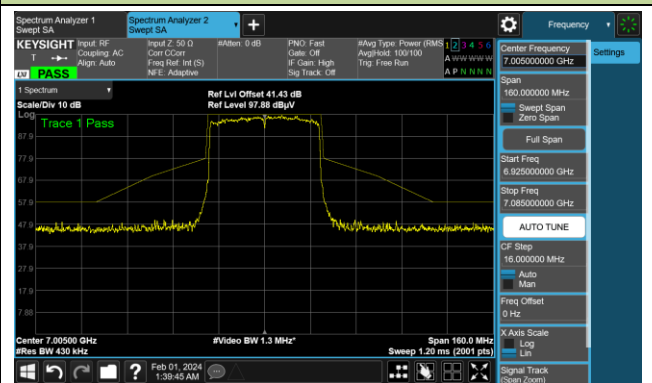

The Reference Level

The Mask Data

802.11ax-HE40

Channel 187 (6885MHz)

The Reference Level

The Mask Data

Channel 195 (6925MHz)

The Reference Level

The Mask Data

Channel 211 (7005MHz)

The Reference Level

The Mask Data

802.11ax-HE40

Channel 227 (7085MHz)

The Reference Level

The Mask Data

802.11ax-HE80

Channel 7 (5985MHz)

The Reference Level

The Mask Data

Channel 55 (6225MHz)

The Reference Level

The Mask Data

Channel 87 (6385MHz)