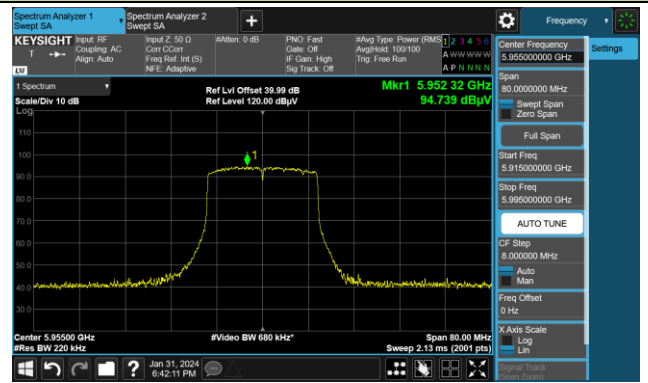

802.11ax-HE20

Channel 1 (5955MHz)

The Reference Level

The Mask Data

Channel 49 (6195MHz)

The Reference Level

The Mask Data

Channel 93 (6415MHz)

The Reference Level

The Mask Data

802.11ax-HE20

Channel 97 (6435MHz)

The Reference Level

The Mask Data

Channel 105 (6475MHz)

The Reference Level