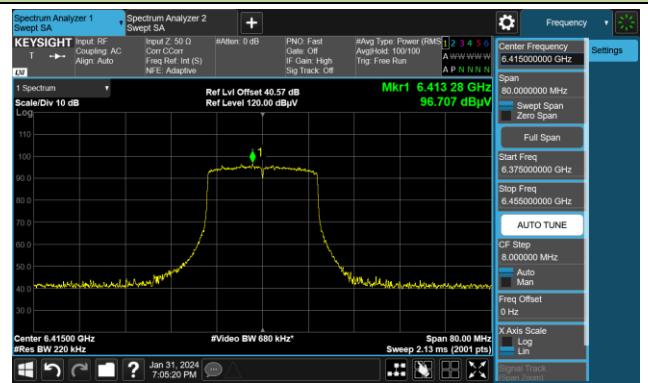

802.11ax-HE20

Channel 1 (5955MHz)

The Reference Level

The Mask Data

Channel 49 (6195MHz)

The Reference Level

The Mask Data

Channel 93 (6415MHz)

The Reference Level

The Mask Data

802.11ax-HE20

Channel 97 (6435MHz)

The Reference Level

The Mask Data

Channel 105 (6475MHz)

The Reference Level