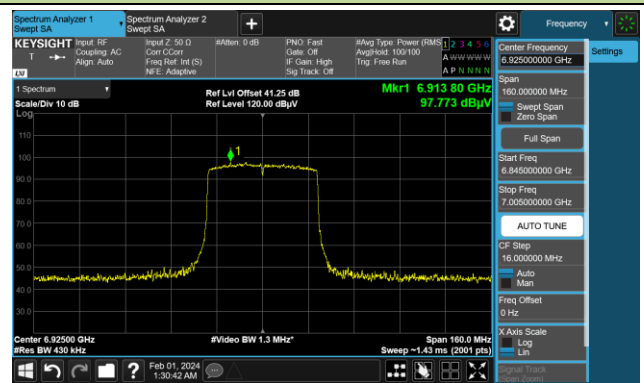

The Reference Level

The Mask Data

802.11ax-HE40

Channel 187 (6885MHz)

The Reference Level

The Mask Data

Channel 195 (6925MHz)

The Reference Level

The Mask Data

Channel 211 (7005MHz)

The Reference Level

The Mask Data

802.11ax-HE40

Channel 227 (7085MHz)

The Reference Level

The Mask Data