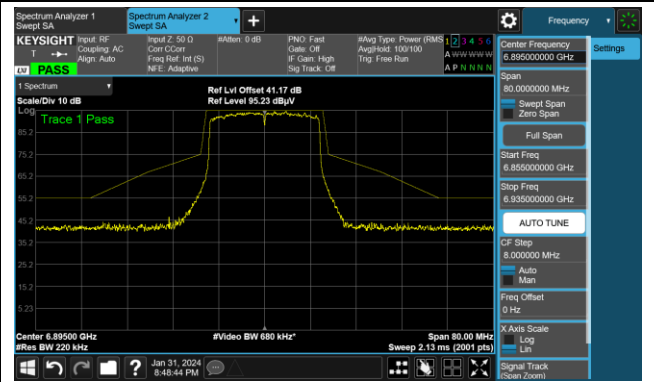

Channel 149 (6695MHz)

The Reference Level

The Mask Data

Channel 181 (6855MHz)

The Reference Level

The Mask Data

802.11ax-HE20

Channel 185 (6875MHz)

The Reference Level

The Mask Data

Channel 189 (6895MHz)

The Reference Level

The Mask Data

Channel 209 (6995MHz)

The Reference Level

The Mask Data

802.11ax-HE20

Channel 229 (7095MHz)

The Reference Level

The Mask Data

802.11ax-HE40

Channel 3 (5965MHz)

The Reference Level

The Mask Data