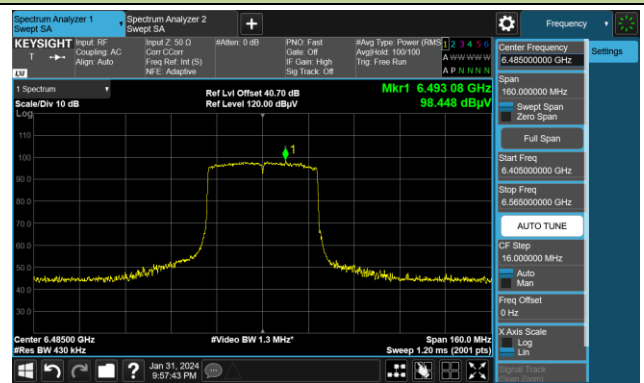

The Reference Level

The Mask Data

Channel 107 (6485MHz)

The Reference Level

The Mask Data

Channel 115 (6525MHz)

The Reference Level

The Mask Data

802.11ax-HE40

Channel 123 (6565MHz)

The Reference Level

The Mask Data

Channel 147 (6685MHz)

The Reference Level

The Mask Data

Channel 179 (6845MHz)