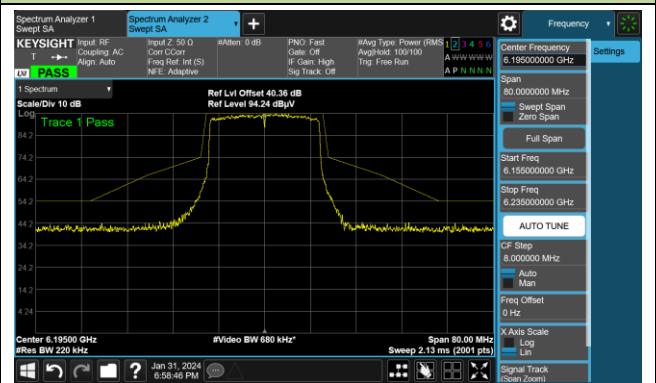

802.11ax-HE20

Channel 1 (5955MHz)

The Reference Level

The Mask Data

Channel 49 (6195MHz)

The Reference Level

The Mask Data

Channel 93 (6415MHz)

The Reference Level

The Mask Data

802.11ax-HE20

Channel 97 (6435MHz)

The Reference Level

The Mask Data

Channel 105 (6475MHz)

The Reference Level