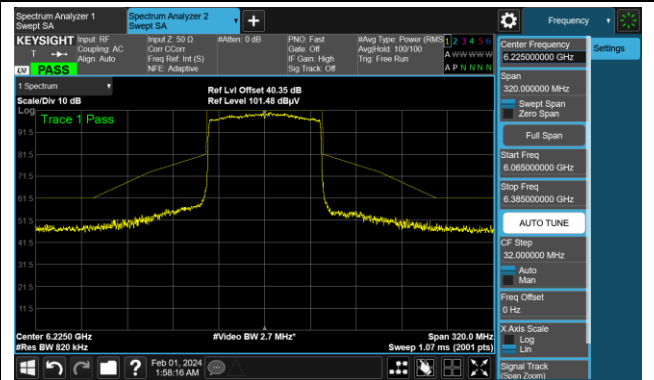

The Mask Data

Channel 211 (7005MHz)

The Reference Level

The Mask Data

802.11ax-HE40

Channel 227 (7085MHz)

The Reference Level

The Mask Data

802.11ax-HE80

Channel 7 (5985MHz)

The Reference Level

The Mask Data

Channel 55 (6225MHz)

The Reference Level

The Mask Data

Channel 87 (6385MHz)

The Reference Level

The Mask Data

802.11ax-HE80

Channel 103 (6465MHz)

The Reference Level

The Mask Data

Channel 119 (6545MHz)

The Reference Level