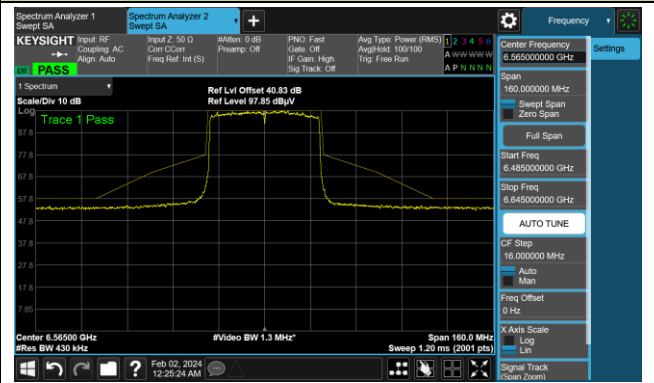

Channel 51 (6205MHz)

The Reference Level

The Mask Data

Channel 91 (6405MHz)

The Reference Level

The Mask Data

802.11ax-HE40

Channel 99 (6445MHz)

The Reference Level

The Mask Data

Channel 107 (6485MHz)

The Reference Level

The Mask Data

Channel 115 (6525MHz)

The Reference Level

The Mask Data

802.11ax-HE40

Channel 123 (6565MHz)

The Reference Level

The Mask Data

Channel 147 (6685MHz)

The Reference Level

The Mask Data

Channel 179 (6845MHz)