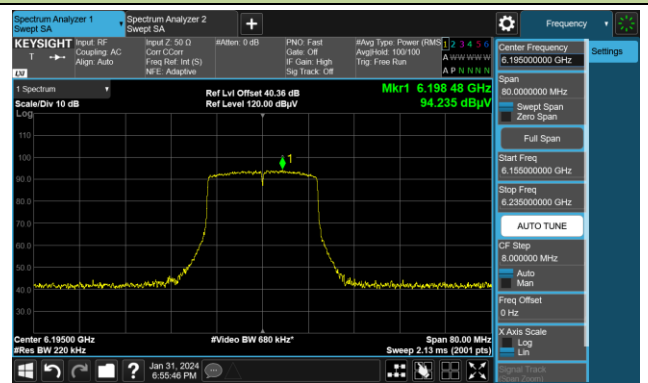

802.11ax-HE20

Channel 1 (5955MHz)

The Reference Level

The Mask Data

Channel 49 (6195MHz)

The Reference Level

The Mask Data

Channel 93 (6415MHz)

The Reference Level

The Mask Data

802.11ax-HE20

Channel 97 (6435MHz)

The Reference Level

The Mask Data

Channel 105 (6475MHz)

The Reference Level

The Mask Data

Channel 113 (6515MHz)

The Reference Level

The Mask Data

802.11ax-HE20

Channel 117 (6535MHz)

The Reference Level

The Mask Data