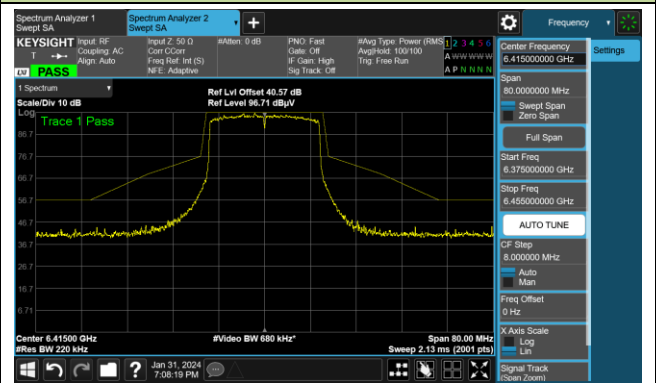

802.11ax-HE20

Channel 1 (5955MHz)

The Reference Level

The Mask Data

Channel 49 (6195MHz)

The Reference Level

The Mask Data

Channel 93 (6415MHz)

The Reference Level

The Mask Data

802.11ax-HE20

Channel 97 (6435MHz)

The Reference Level

The Mask Data

Channel 105 (6475MHz)

The Reference Level