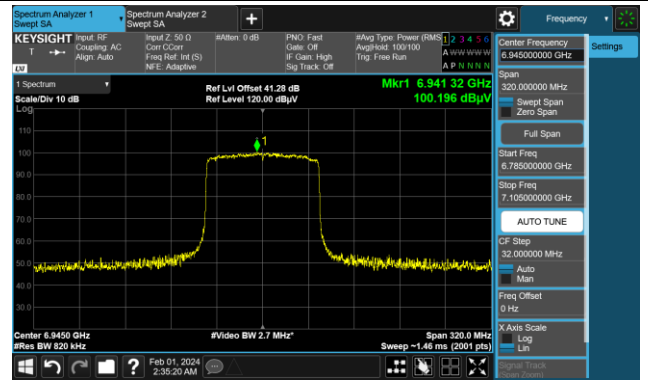

Channel 167 (6785MHz)

The Reference Level

The Mask Data

Channel 183 (6865MHz)

The Reference Level

The Mask Data

802.11ax-HE80

Channel 199 (6945MHz)

The Reference Level

The Mask Data

Channel 215 (7025MHz)

The Reference Level

The Mask Data