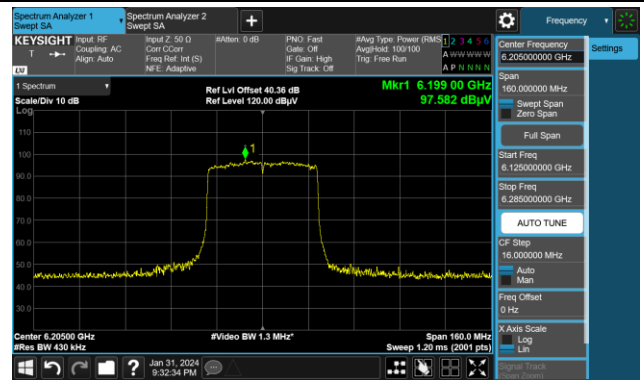

The Reference Level

The Mask Data

Channel 189 (6895MHz)

The Reference Level

The Mask Data

Channel 209 (6995MHz)

The Reference Level

The Mask Data

802.11ax-HE20

Channel 229 (7095MHz)

The Reference Level

The Mask Data

802.11ax-HE40

Channel 3 (5965MHz)

The Reference Level

The Mask Data

Channel 51 (6205MHz)

The Reference Level

The Mask Data

Channel 91 (6405MHz)

The Reference Level

The Mask Data

802.11ax-HE40

Channel 99 (6445MHz)