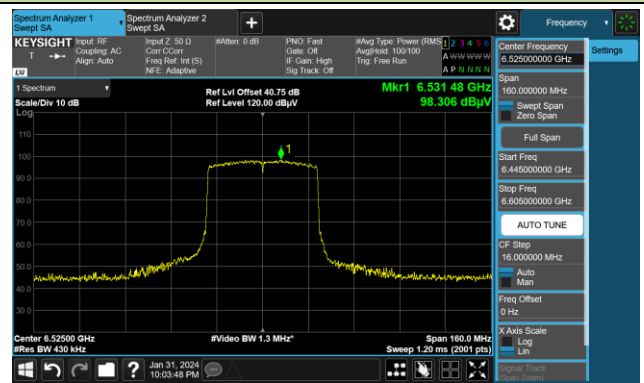

The Reference Level

The Mask Data

Channel 107 (6485MHz)

The Reference Level

The Mask Data

Channel 115 (6525MHz)

The Reference Level

The Mask Data

802.11ax-HE40

Channel 123 (6565MHz)

The Reference Level

The Mask Data

Channel 147 (6685MHz)

The Reference Level

The Mask Data

Channel 179 (6845MHz)