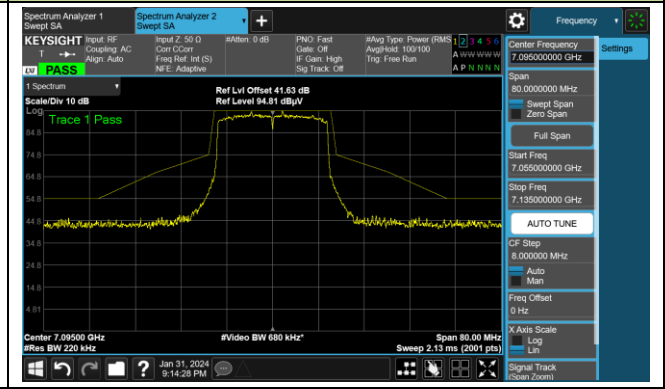

Channel 149 (6695MHz)

The Reference Level

The Mask Data

Channel 181 (6855MHz)

The Reference Level

The Mask Data

802.11ax-HE20

Channel 185 (6875MHz)

The Reference Level

The Mask Data

Channel 189 (6895MHz)

The Reference Level

The Mask Data

Channel 209 (6995MHz)

The Reference Level

The Mask Data

802.11ax-HE20

Channel 229 (7095MHz)

The Reference Level

The Mask Data

802.11ax-HE40

Channel 3 (5965MHz)

The Reference Level

The Mask Data