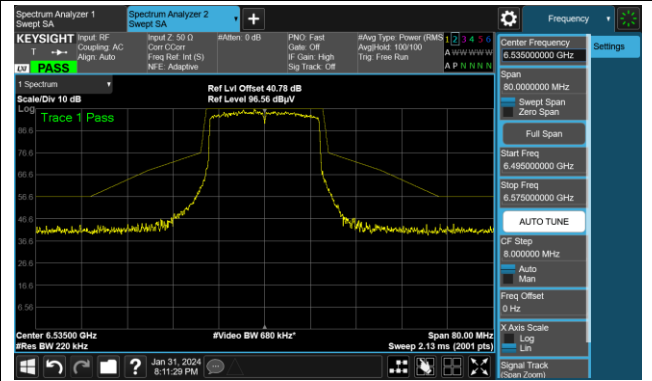

The Mask Data

Channel 113 (6515MHz)

The Reference Level

The Mask Data

802.11ax-HE20

Channel 117 (6535MHz)

The Reference Level

The Mask Data

Channel 149 (6695MHz)

The Reference Level

The Mask Data

Channel 181 (6855MHz)

The Reference Level

The Mask Data

802.11ax-HE20

Channel 185 (6875MHz)

The Reference Level

The Mask Data

Channel 189 (6895MHz)

The Reference Level

The Mask Data

Channel 209 (6995MHz)

The Reference Level

The Mask Data