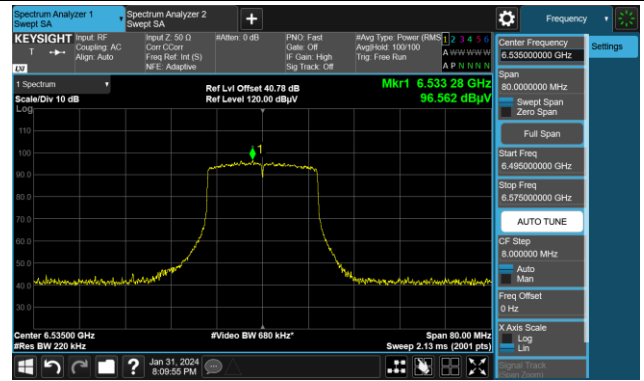

The Mask Data

Channel 113 (6515MHz)

The Reference Level

The Mask Data

802.11ax-HE20

Channel 117 (6535MHz)

The Reference Level

The Mask Data

Channel 149 (6695MHz)

The Reference Level

The Mask Data

Channel 181 (6855MHz)

The Reference Level

The Mask Data

802.11ax-HE20

Channel 185 (6875MHz)

The Reference Level

The Mask Data

Channel 189 (6895MHz)

The Reference Level

The Mask Data

Channel 209 (6995MHz)

The Reference Level

The Mask Data