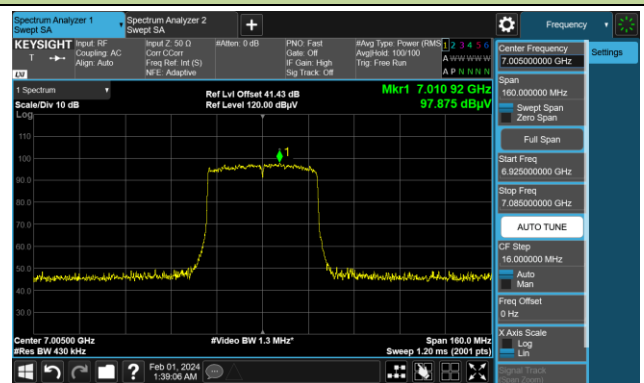

The Reference Level

The Mask Data

802.11ax-HE40

Channel 187 (6885MHz)

The Reference Level

The Mask Data

Channel 195 (6925MHz)

The Reference Level

The Mask Data

Channel 211 (7005MHz)

The Reference Level

The Mask Data

802.11ax-HE40

Channel 227 (7085MHz)

The Reference Level

The Mask Data