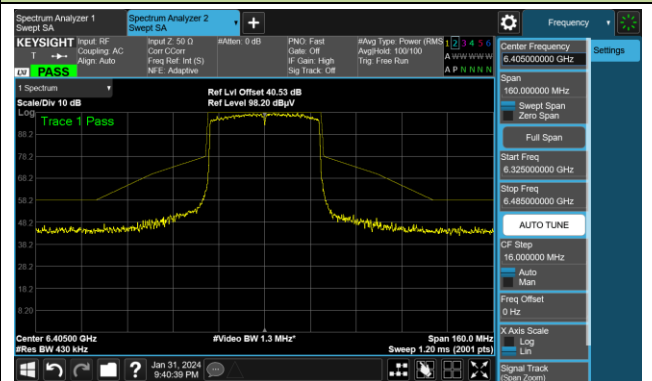

802.11ax-HE20

Channel 229 (7095MHz)

The Reference Level

The Mask Data

802.11ax-HE40

Channel 3 (5965MHz)

The Reference Level

The Mask Data

Channel 51 (6205MHz)

The Reference Level

The Mask Data

Channel 91 (6405MHz)

The Reference Level

The Mask Data

802.11ax-HE40

Channel 99 (6445MHz)

The Reference Level

The Mask Data

Channel 107 (6485MHz)

The Reference Level

The Mask Data

Channel 115 (6525MHz)

The Reference Level

The Mask Data