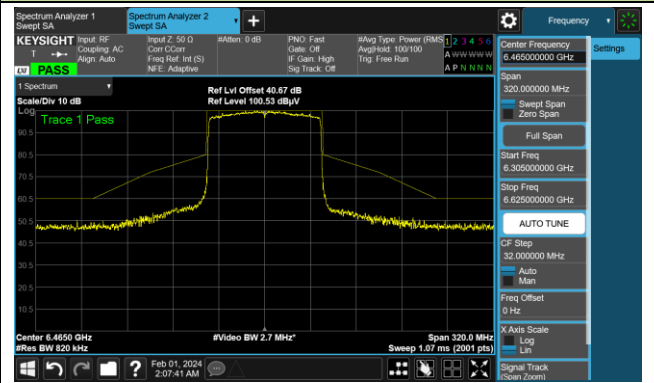

802.11ax-HE80

Channel 7 (5985MHz)

The Reference Level

The Mask Data

Channel 55 (6225MHz)

The Reference Level

The Mask Data

Channel 87 (6385MHz)

The Reference Level

The Mask Data

802.11ax-HE80

Channel 103 (6465MHz)

The Reference Level

The Mask Data

Channel 119 (6545MHz)

The Reference Level

The Mask Data

Channel 135 (6625MHz)

The Reference Level

The Mask Data

802.11ax-HE80

Channel 151 (6705MHz)

The Reference Level

The Mask Data