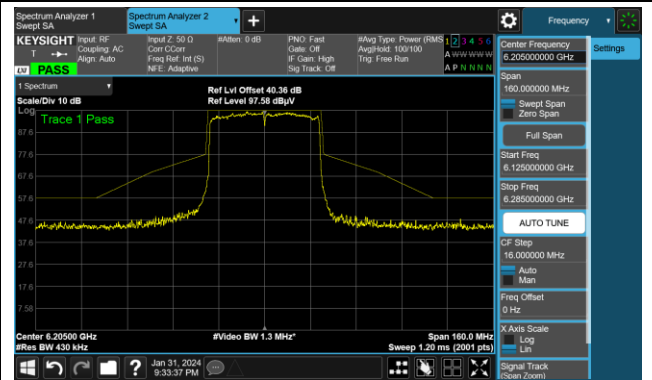

The Reference Level

The Mask Data

Channel 189 (6895MHz)

The Reference Level

The Mask Data

Channel 209 (6995MHz)

The Reference Level

The Mask Data

802.11ax-HE20

Channel 229 (7095MHz)

The Reference Level

The Mask Data

802.11ax-HE40

Channel 3 (5965MHz)

The Reference Level

The Mask Data

Channel 51 (6205MHz)

The Reference Level

The Mask Data

Channel 91 (6405MHz)

The Reference Level

The Mask Data

802.11ax-HE40

Channel 99 (6445MHz)

The Reference Level

The Mask Data

Channel 107 (6485MHz)

The Reference Level

The Mask Data

Channel 115 (6525MHz)

The Reference Level

The Mask Data