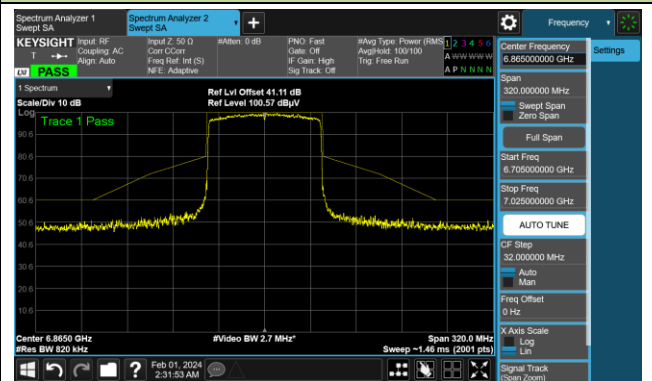

Channel 167 (6785MHz)

The Reference Level

The Mask Data

Channel 183 (6865MHz)

The Reference Level

The Mask Data

802.11ax-HE80

Channel 199 (6945MHz)

The Reference Level

The Mask Data

Channel 215 (7025MHz)

The Reference Level

The Mask Data