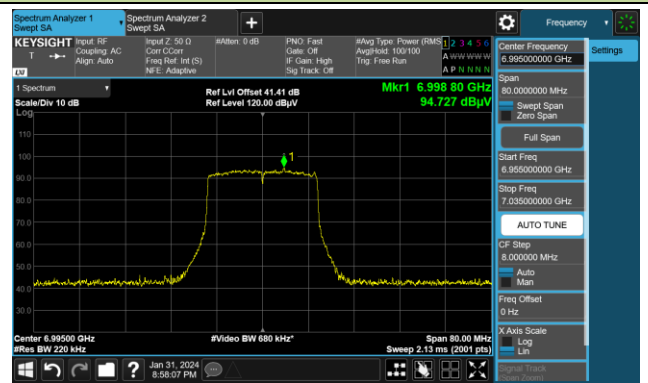

Channel 149 (6695MHz)

The Reference Level

The Mask Data

Channel 181 (6855MHz)

The Reference Level

The Mask Data

802.11ax-HE20

Channel 185 (6875MHz)

The Reference Level

The Mask Data

Channel 189 (6895MHz)

The Reference Level

The Mask Data

Channel 209 (6995MHz)

The Reference Level

The Mask Data

802.11ax-HE20

Channel 229 (7095MHz)

The Reference Level

The Mask Data

802.11ax-HE40

Channel 3 (5965MHz)

The Reference Level

The Mask Data