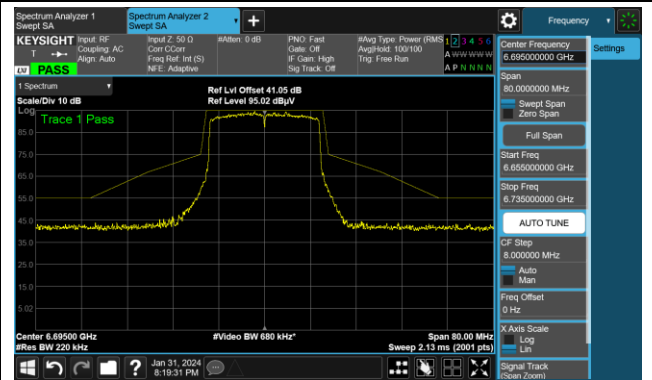

The Reference Level

The Mask Data

802.11ax-HE20

Channel 97 (6435MHz)

The Reference Level

The Mask Data

Channel 105 (6475MHz)

The Reference Level

The Mask Data

Channel 113 (6515MHz)

The Reference Level

The Mask Data

802.11ax-HE20

Channel 117 (6535MHz)

The Reference Level

The Mask Data

Channel 149 (6695MHz)

The Reference Level

The Mask Data

Channel 181 (6855MHz)

The Reference Level

The Mask Data

802.11ax-HE20

Channel 185 (6875MHz)

The Reference Level

The Mask Data

Channel 189 (6895MHz)

The Reference Level

The Mask Data

Channel 209 (6995MHz)

The Reference Level

The Mask Data