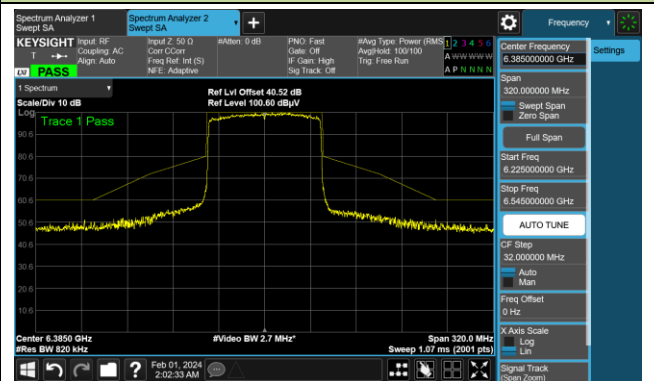

802.11ax-HE80

Channel 7 (5985MHz)

The Reference Level

The Mask Data

Channel 55 (6225MHz)

The Reference Level

The Mask Data

Channel 87 (6385MHz)

The Reference Level

The Mask Data

802.11ax-HE80

Channel 103 (6465MHz)

The Reference Level

The Mask Data

Channel 119 (6545MHz)

The Reference Level