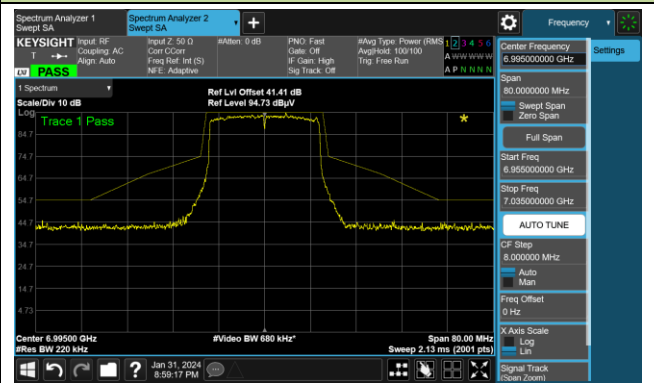

Channel 149 (6695MHz)

The Reference Level

The Mask Data

Channel 181 (6855MHz)

The Reference Level

The Mask Data

802.11ax-HE20

Channel 185 (6875MHz)

The Reference Level

The Mask Data

Channel 189 (6895MHz)

The Reference Level

The Mask Data

Channel 209 (6995MHz)

The Reference Level

The Mask Data

802.11ax-HE20

Channel 229 (7095MHz)

The Reference Level

The Mask Data

802.11ax-HE40

Channel 3 (5965MHz)

The Reference Level

The Mask Data