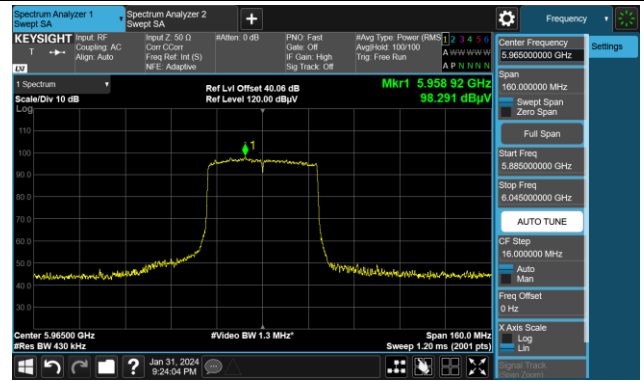

802.11ax-HE20

Channel 229 (7095MHz)

The Reference Level

The Mask Data

802.11ax-HE40

Channel 3 (5965MHz)

The Reference Level

The Mask Data