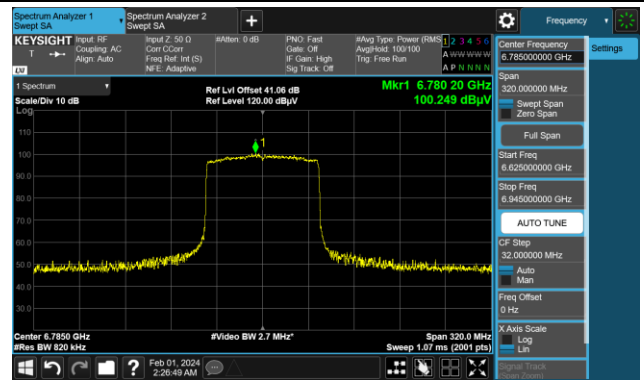

The Mask Data

Channel 135 (6625MHz)

The Reference Level

The Mask Data

802.11ax-HE80

Channel 151 (6705MHz)

The Reference Level

The Mask Data

Channel 167 (6785MHz)

The Reference Level

The Mask Data

Channel 183 (6865MHz)

The Reference Level

The Mask Data

802.11ax-HE80

Channel 199 (6945MHz)