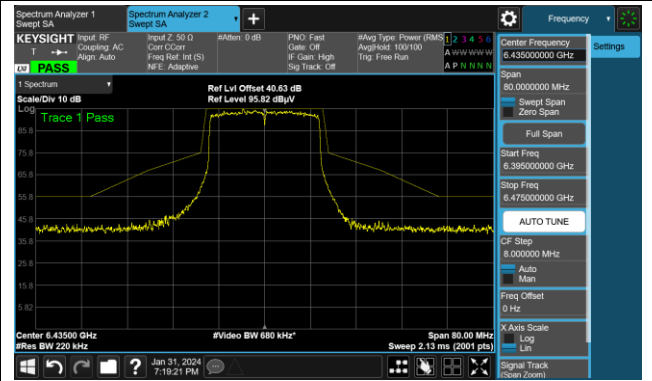

The Reference Level

The Mask Data

802.11ax-HE20

Channel 97 (6435MHz)

The Reference Level

The Mask Data

Channel 105 (6475MHz)

The Reference Level

The Mask Data

Channel 113 (6515MHz)

The Reference Level

The Mask Data

802.11ax-HE20

Channel 117 (6535MHz)

The Reference Level

The Mask Data