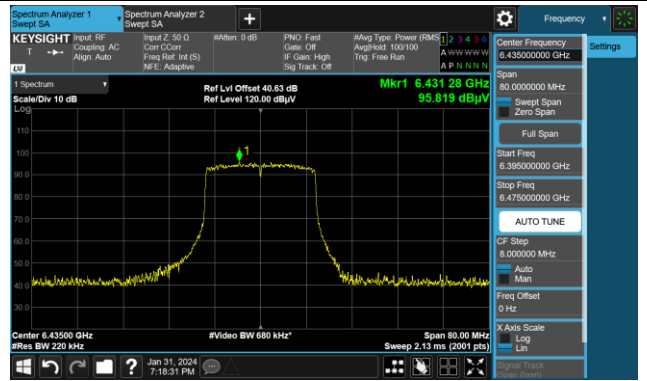

The Reference Level

The Mask Data

802.11ax-HE20

Channel 97 (6435MHz)

The Reference Level

The Mask Data

Channel 105 (6475MHz)

The Reference Level

The Mask Data

Channel 113 (6515MHz)

The Reference Level

The Mask Data

802.11ax-HE20

Channel 117 (6535MHz)

The Reference Level

The Mask Data

Channel 149 (6695MHz)

The Reference Level

The Mask Data

Channel 181 (6855MHz)

The Reference Level

The Mask Data

802.11ax-HE20

Channel 185 (6875MHz)