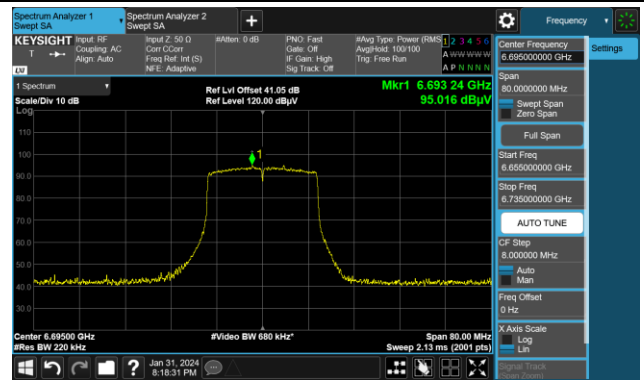

The Mask Data

Channel 113 (6515MHz)

The Reference Level

The Mask Data

802.11ax-HE20

Channel 117 (6535MHz)

The Reference Level

The Mask Data

Channel 149 (6695MHz)

The Reference Level

The Mask Data

Channel 181 (6855MHz)

The Reference Level

The Mask Data

802.11ax-HE20

Channel 185 (6875MHz)

The Reference Level

The Mask Data

Channel 189 (6895MHz)

The Reference Level

The Mask Data

Channel 209 (6995MHz)

The Reference Level

The Mask Data