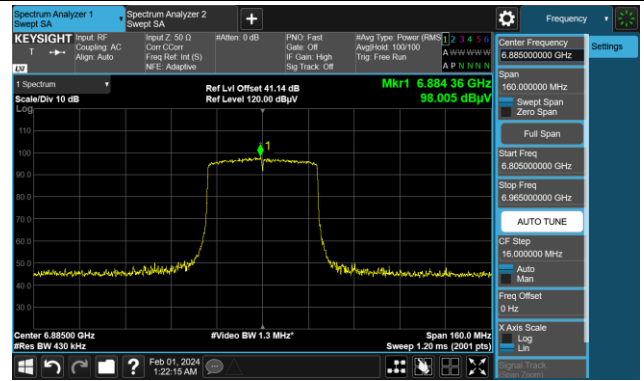

The Reference Level

The Mask Data

802.11ax-HE40

Channel 187 (6885MHz)

The Reference Level

The Mask Data

Channel 195 (6925MHz)

The Reference Level

The Mask Data

Channel 211 (7005MHz)

The Reference Level

The Mask Data

802.11ax-HE40

Channel 227 (7085MHz)

The Reference Level

The Mask Data