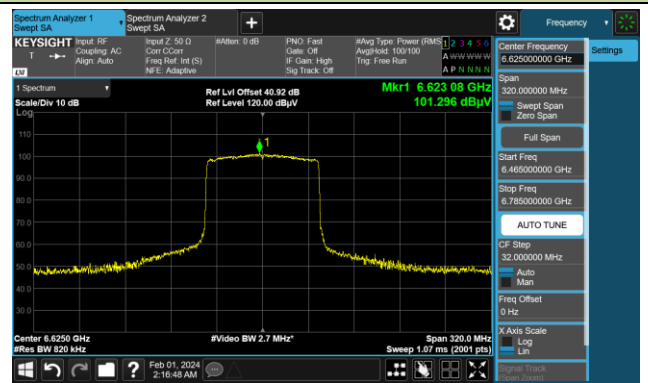

802.11ax-HE80

Channel 7 (5985MHz)

The Reference Level

The Mask Data

Channel 55 (6225MHz)

The Reference Level

The Mask Data

Channel 87 (6385MHz)

The Reference Level

The Mask Data

802.11ax-HE80

Channel 103 (6465MHz)

The Reference Level

The Mask Data

Channel 119 (6545MHz)

The Reference Level

The Mask Data

Channel 135 (6625MHz)

The Reference Level

The Mask Data

802.11ax-HE80

Channel 151 (6705MHz)

The Reference Level

The Mask Data