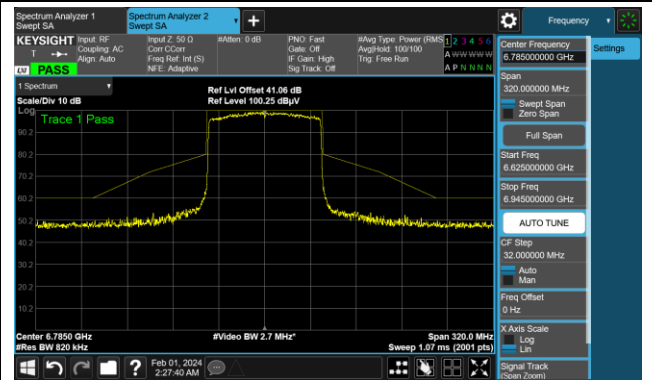

The Reference Level

The Mask Data

802.11ax-HE80

Channel 103 (6465MHz)

The Reference Level

The Mask Data

Channel 119 (6545MHz)

The Reference Level

The Mask Data

Channel 135 (6625MHz)

The Reference Level

The Mask Data

802.11ax-HE80

Channel 151 (6705MHz)

The Reference Level

The Mask Data

Channel 167 (6785MHz)

The Reference Level

The Mask Data

Channel 183 (6865MHz)

The Reference Level

The Mask Data

802.11ax-HE80

Channel 199 (6945MHz)

The Reference Level

The Mask Data

Channel 215 (7025MHz)

The Reference Level

The Mask Data