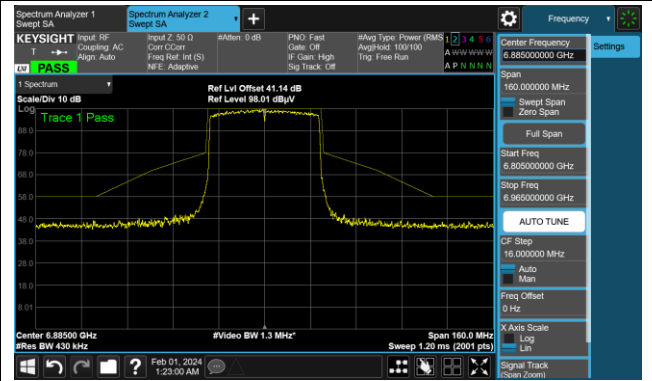

The Reference Level

The Mask Data

802.11ax-HE40

Channel 187 (6885MHz)

The Reference Level

The Mask Data

Channel 195 (6925MHz)

The Reference Level

The Mask Data

Channel 211 (7005MHz)

The Reference Level

The Mask Data

802.11ax-HE40

Channel 227 (7085MHz)

The Reference Level

The Mask Data