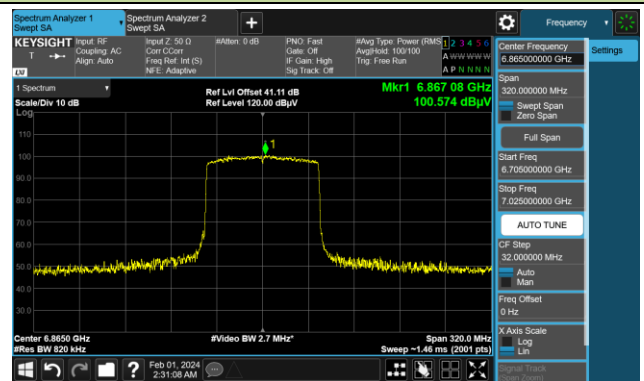

Channel 167 (6785MHz)

The Reference Level

The Mask Data

Channel 183 (6865MHz)

The Reference Level

The Mask Data

802.11ax-HE80

Channel 199 (6945MHz)

The Reference Level

The Mask Data

Channel 215 (7025MHz)

The Reference Level

The Mask Data