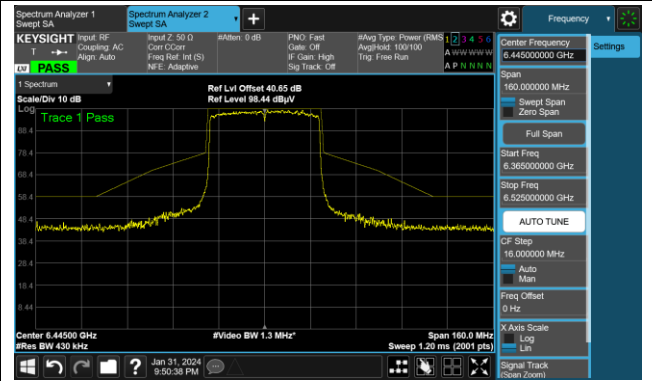

Channel 51 (6205MHz)

The Reference Level

The Mask Data

Channel 91 (6405MHz)

The Reference Level

The Mask Data

802.11ax-HE40

Channel 99 (6445MHz)

The Reference Level

The Mask Data

Channel 107 (6485MHz)

The Reference Level

The Mask Data

Channel 115 (6525MHz)

The Reference Level

The Mask Data