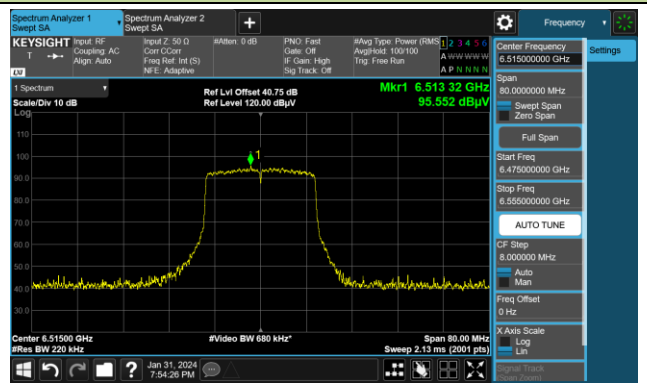

802.11ax-HE20

Channel 1 (5955MHz)

The Reference Level

The Mask Data

Channel 49 (6195MHz)

The Reference Level

The Mask Data

Channel 93 (6415MHz)

The Reference Level

The Mask Data

802.11ax-HE20

Channel 97 (6435MHz)

The Reference Level

The Mask Data

Channel 105 (6475MHz)

The Reference Level

The Mask Data

Channel 113 (6515MHz)

The Reference Level

The Mask Data

802.11ax-HE20

Channel 117 (6535MHz)

The Reference Level

The Mask Data

Channel 149 (6695MHz)

The Reference Level

The Mask Data

Channel 181 (6855MHz)

The Reference Level

The Mask Data

802.11ax-HE20

Channel 185 (6875MHz)