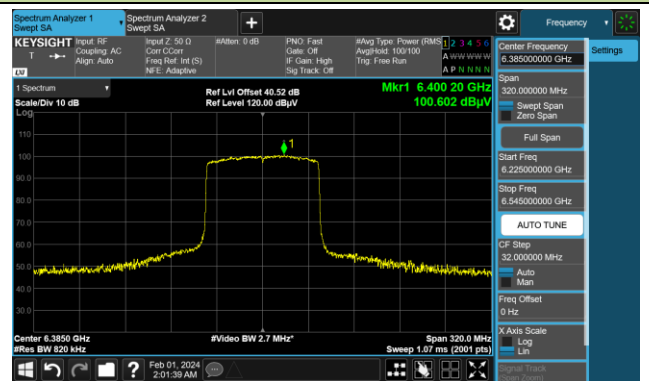

802.11ax-HE80

Channel 7 (5985MHz)

The Reference Level

The Mask Data

Channel 55 (6225MHz)

The Reference Level

The Mask Data

Channel 87 (6385MHz)

The Reference Level

The Mask Data

802.11ax-HE80

Channel 103 (6465MHz)

The Reference Level

The Mask Data

Channel 119 (6545MHz)

The Reference Level