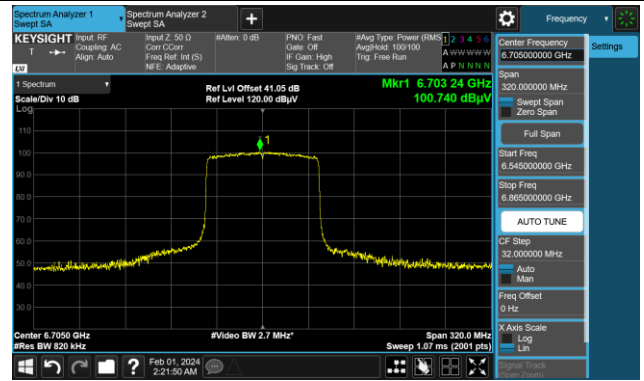

The Mask Data

Channel 135 (6625MHz)

The Reference Level

The Mask Data

802.11ax-HE80

Channel 151 (6705MHz)

The Reference Level

The Mask Data

Channel 167 (6785MHz)

The Reference Level

The Mask Data

Channel 183 (6865MHz)

The Reference Level

The Mask Data

802.11ax-HE80

Channel 199 (6945MHz)