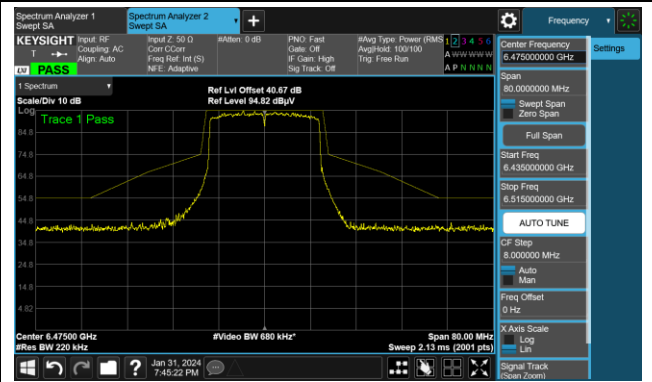

The Reference Level

The Mask Data

802.11ax-HE20

Channel 97 (6435MHz)

The Reference Level

The Mask Data

Channel 105 (6475MHz)

The Reference Level

The Mask Data

Channel 113 (6515MHz)

The Reference Level

The Mask Data

802.11ax-HE20

Channel 117 (6535MHz)

The Reference Level

The Mask Data

Channel 149 (6695MHz)

The Reference Level

The Mask Data

Channel 181 (6855MHz)

The Reference Level

The Mask Data

802.11ax-HE20

Channel 185 (6875MHz)