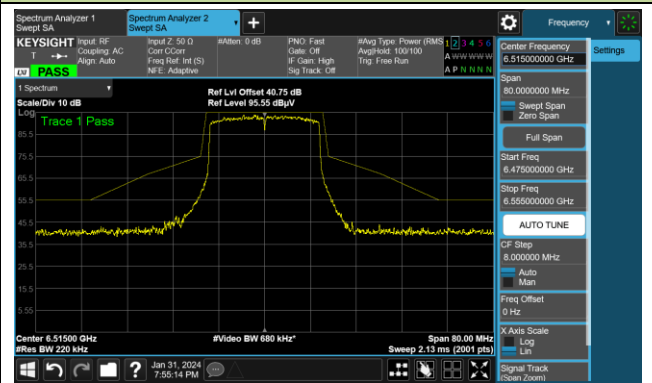

The Reference Level

The Mask Data

802.11ax-HE20

Channel 97 (6435MHz)

The Reference Level

The Mask Data

Channel 105 (6475MHz)

The Reference Level

The Mask Data

Channel 113 (6515MHz)

The Reference Level

The Mask Data

802.11ax-HE20

Channel 117 (6535MHz)

The Reference Level

The Mask Data

Channel 149 (6695MHz)

The Reference Level

The Mask Data

Channel 181 (6855MHz)

The Reference Level

The Mask Data

802.11ax-HE20

Channel 185 (6875MHz)

The Reference Level

The Mask Data

Channel 189 (6895MHz)

The Reference Level

The Mask Data

Channel 209 (6995MHz)

The Reference Level

The Mask Data