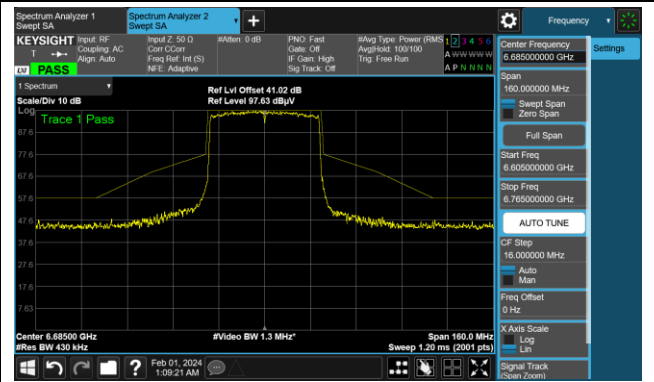

The Reference Level

The Mask Data

Channel 107 (6485MHz)

The Reference Level

The Mask Data

Channel 115 (6525MHz)

The Reference Level

The Mask Data

802.11ax-HE40

Channel 123 (6565MHz)

The Reference Level

The Mask Data

Channel 147 (6685MHz)

The Reference Level

The Mask Data

Channel 179 (6845MHz)

The Reference Level

The Mask Data

802.11ax-HE40

Channel 187 (6885MHz)

The Reference Level

The Mask Data

Channel 195 (6925MHz)

The Reference Level