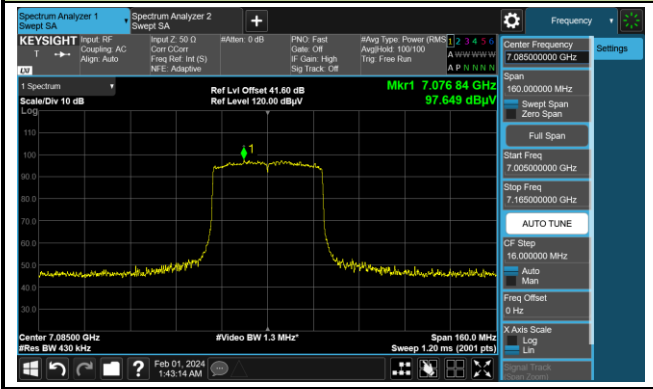

The Reference Level

The Mask Data

802.11ax-HE40

Channel 187 (6885MHz)

The Reference Level

The Mask Data

Channel 195 (6925MHz)

The Reference Level

The Mask Data

Channel 211 (7005MHz)

The Reference Level

The Mask Data

802.11ax-HE40

Channel 227 (7085MHz)

The Reference Level

The Mask Data

802.11ax-HE80

Channel 7 (5985MHz)

The Reference Level

The Mask Data

Channel 55 (6225MHz)

The Reference Level

The Mask Data

Channel 87 (6385MHz)