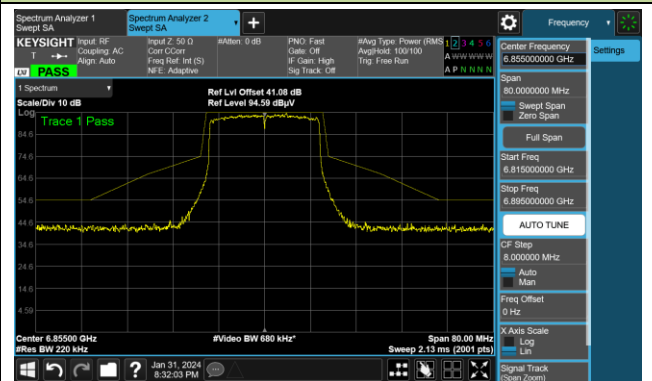

Channel 149 (6695MHz)

The Reference Level

The Mask Data

Channel 181 (6855MHz)

The Reference Level

The Mask Data

802.11ax-HE20

Channel 185 (6875MHz)

The Reference Level

The Mask Data

Channel 189 (6895MHz)

The Reference Level

The Mask Data

Channel 209 (6995MHz)

The Reference Level

The Mask Data