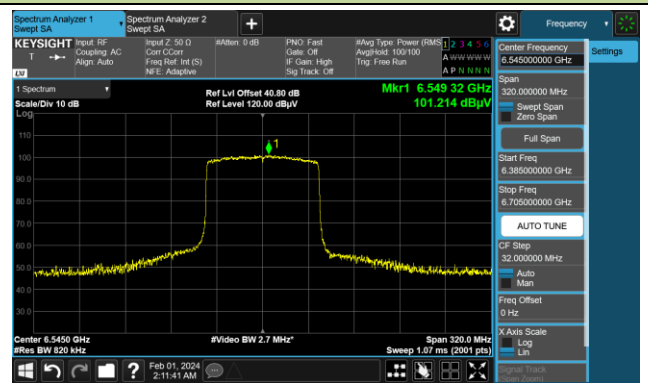

802.11ax-HE80

Channel 7 (5985MHz)

The Reference Level

The Mask Data

Channel 55 (6225MHz)

The Reference Level

The Mask Data

Channel 87 (6385MHz)

The Reference Level

The Mask Data

802.11ax-HE80

Channel 103 (6465MHz)

The Reference Level

The Mask Data

Channel 119 (6545MHz)

The Reference Level

The Mask Data

Channel 135 (6625MHz)

The Reference Level

The Mask Data

802.11ax-HE80

Channel 151 (6705MHz)

The Reference Level

The Mask Data