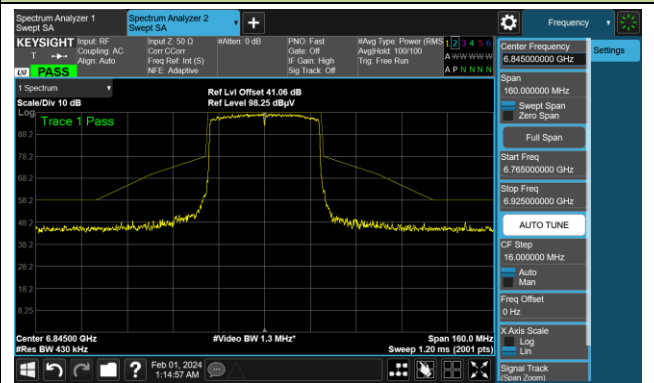

The Reference Level

The Mask Data

Channel 107 (6485MHz)

The Reference Level

The Mask Data

Channel 115 (6525MHz)

The Reference Level

The Mask Data

802.11ax-HE40

Channel 123 (6565MHz)

The Reference Level

The Mask Data

Channel 147 (6685MHz)

The Reference Level

The Mask Data

Channel 179 (6845MHz)

The Reference Level

The Mask Data

802.11ax-HE40

Channel 187 (6885MHz)

The Reference Level

The Mask Data

Channel 195 (6925MHz)

The Reference Level