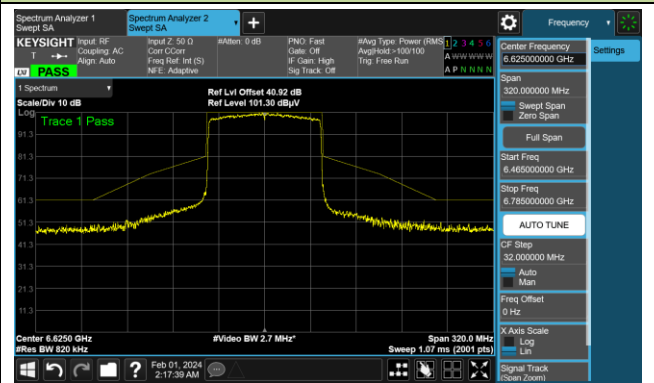

The Reference Level

The Mask Data

802.11ax-HE80

Channel 103 (6465MHz)

The Reference Level

The Mask Data

Channel 119 (6545MHz)

The Reference Level

The Mask Data

Channel 135 (6625MHz)

The Reference Level

The Mask Data

802.11ax-HE80

Channel 151 (6705MHz)

The Reference Level

The Mask Data

Channel 167 (6785MHz)

The Reference Level

The Mask Data

Channel 183 (6865MHz)

The Reference Level

The Mask Data

802.11ax-HE80

Channel 199 (6945MHz)

The Reference Level

The Mask Data

Channel 215 (7025MHz)

The Reference Level

The Mask Data