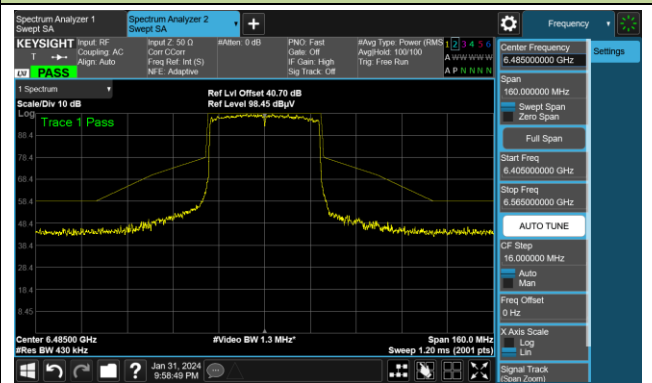

Channel 51 (6205MHz)

The Reference Level

The Mask Data

Channel 91 (6405MHz)

The Reference Level

The Mask Data

802.11ax-HE40

Channel 99 (6445MHz)

The Reference Level

The Mask Data

Channel 107 (6485MHz)

The Reference Level

The Mask Data

Channel 115 (6525MHz)

The Reference Level

The Mask Data

802.11ax-HE40

Channel 123 (6565MHz)

The Reference Level

The Mask Data

Channel 147 (6685MHz)

The Reference Level

The Mask Data

Channel 179 (6845MHz)