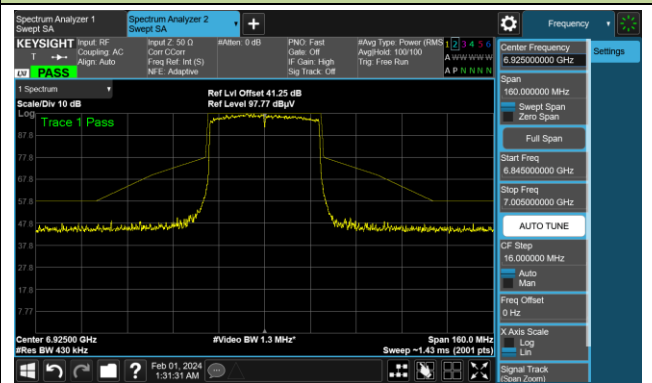

The Reference Level

The Mask Data

802.11ax-HE40

Channel 187 (6885MHz)

The Reference Level

The Mask Data

Channel 195 (6925MHz)

The Reference Level

The Mask Data

Channel 211 (7005MHz)

The Reference Level

The Mask Data

802.11ax-HE40

Channel 227 (7085MHz)

The Reference Level

The Mask Data