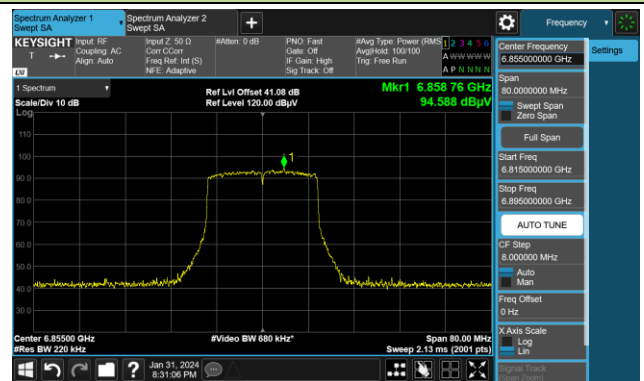

Channel 149 (6695MHz)

The Reference Level

The Mask Data

Channel 181 (6855MHz)

The Reference Level

The Mask Data

802.11ax-HE20

Channel 185 (6875MHz)

The Reference Level

The Mask Data

Channel 189 (6895MHz)

The Reference Level

The Mask Data

Channel 209 (6995MHz)

The Reference Level

The Mask Data