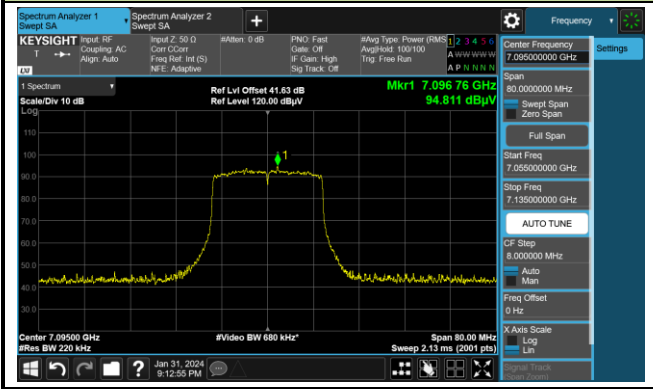

Channel 149 (6695MHz)

The Reference Level

The Mask Data

Channel 181 (6855MHz)

The Reference Level

The Mask Data

802.11ax-HE20

Channel 185 (6875MHz)

The Reference Level

The Mask Data

Channel 189 (6895MHz)

The Reference Level

The Mask Data

Channel 209 (6995MHz)

The Reference Level

The Mask Data

802.11ax-HE20

Channel 229 (7095MHz)

The Reference Level

The Mask Data

802.11ax-HE40

Channel 3 (5965MHz)

The Reference Level

The Mask Data