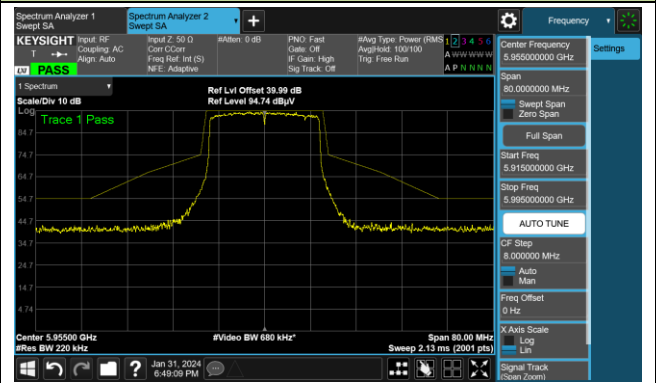

802.11ax-HE20

Channel 1 (5955MHz)

The Reference Level

The Mask Data

Channel 49 (6195MHz)

The Reference Level

The Mask Data

Channel 93 (6415MHz)

The Reference Level

The Mask Data

802.11ax-HE20

Channel 97 (6435MHz)

The Reference Level

The Mask Data

Channel 105 (6475MHz)

The Reference Level