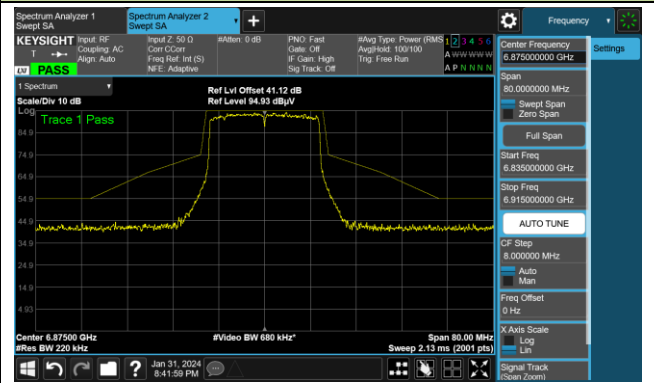

The Mask Data

Channel 113 (6515MHz)

The Reference Level

The Mask Data

802.11ax-HE20

Channel 117 (6535MHz)

The Reference Level

The Mask Data

Channel 149 (6695MHz)

The Reference Level

The Mask Data

Channel 181 (6855MHz)

The Reference Level

The Mask Data

802.11ax-HE20

Channel 185 (6875MHz)

The Reference Level

The Mask Data

Channel 189 (6895MHz)

The Reference Level

The Mask Data

Channel 209 (6995MHz)

The Reference Level

The Mask Data