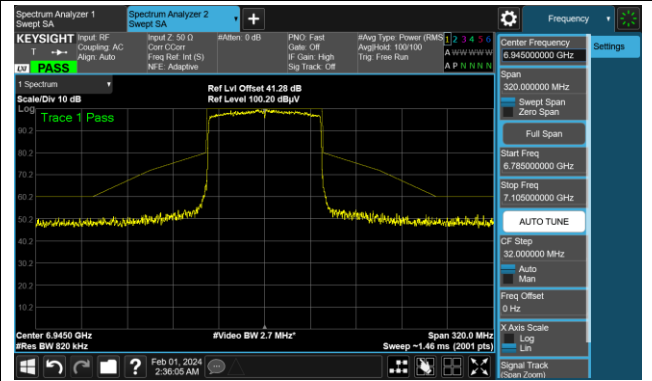

The Mask Data

Channel 135 (6625MHz)

The Reference Level

The Mask Data

802.11ax-HE80

Channel 151 (6705MHz)

The Reference Level

The Mask Data

Channel 167 (6785MHz)

The Reference Level

The Mask Data

Channel 183 (6865MHz)

The Reference Level

The Mask Data

802.11ax-HE80

Channel 199 (6945MHz)

The Reference Level

The Mask Data

Channel 215 (7025MHz)

The Reference Level

The Mask Data