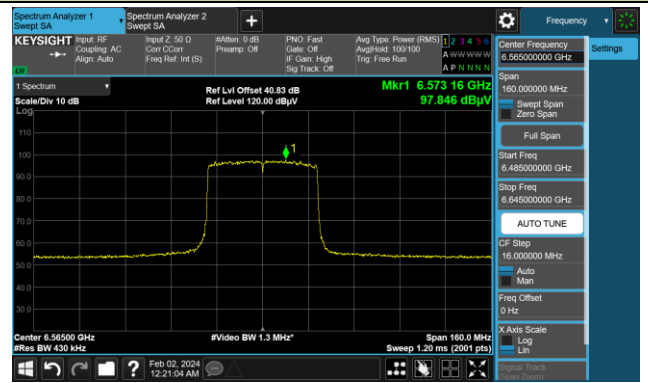

The Reference Level

The Mask Data

Channel 107 (6485MHz)

The Reference Level

The Mask Data

Channel 115 (6525MHz)

The Reference Level

The Mask Data

802.11ax-HE40

Channel 123 (6565MHz)

The Reference Level

The Mask Data

Channel 147 (6685MHz)

The Reference Level

The Mask Data

Channel 179 (6845MHz)