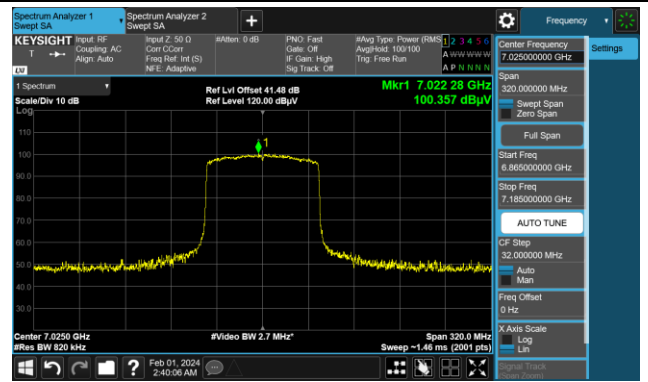

Channel 167 (6785MHz)

The Reference Level

The Mask Data

Channel 183 (6865MHz)

The Reference Level

The Mask Data

802.11ax-HE80

Channel 199 (6945MHz)

The Reference Level

The Mask Data

Channel 215 (7025MHz)

The Reference Level

The Mask Data