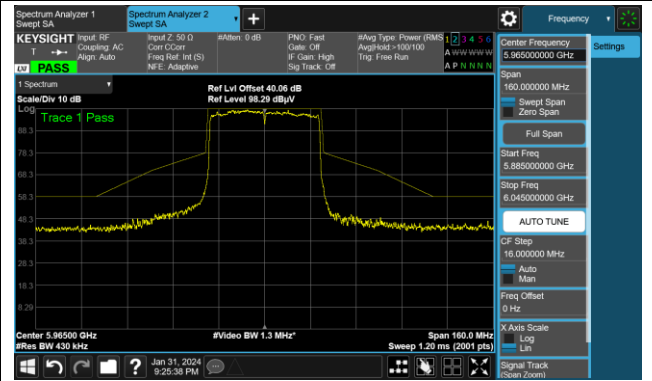

The Reference Level

The Mask Data

Channel 189 (6895MHz)

The Reference Level

The Mask Data

Channel 209 (6995MHz)

The Reference Level

The Mask Data

802.11ax-HE20

Channel 229 (7095MHz)

The Reference Level

The Mask Data

802.11ax-HE40

Channel 3 (5965MHz)

The Reference Level

The Mask Data

Channel 51 (6205MHz)

The Reference Level

The Mask Data

Channel 91 (6405MHz)

The Reference Level

The Mask Data

802.11ax-HE40

Channel 99 (6445MHz)

The Reference Level

The Mask Data

Channel 107 (6485MHz)

The Reference Level

The Mask Data

Channel 115 (6525MHz)

The Reference Level

The Mask Data