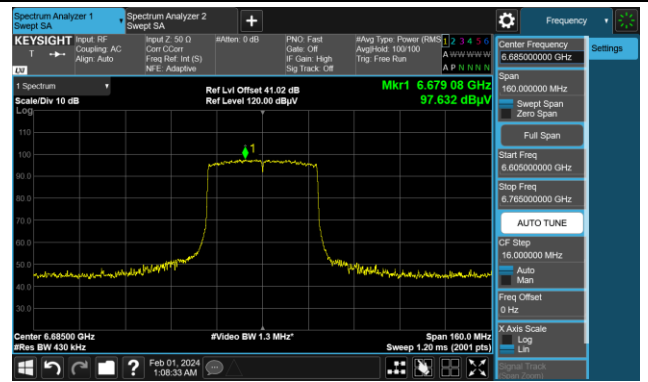

The Reference Level

The Mask Data

Channel 107 (6485MHz)

The Reference Level

The Mask Data

Channel 115 (6525MHz)

The Reference Level

The Mask Data

802.11ax-HE40

Channel 123 (6565MHz)

The Reference Level

The Mask Data

Channel 147 (6685MHz)

The Reference Level

The Mask Data

Channel 179 (6845MHz)

The Reference Level

The Mask Data

802.11ax-HE40

Channel 187 (6885MHz)

The Reference Level

The Mask Data

Channel 195 (6925MHz)

The Reference Level