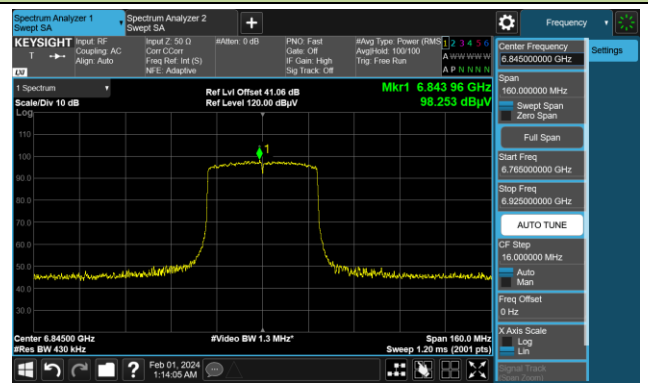

The Reference Level

The Mask Data

Channel 107 (6485MHz)

The Reference Level

The Mask Data

Channel 115 (6525MHz)

The Reference Level

The Mask Data

802.11ax-HE40

Channel 123 (6565MHz)

The Reference Level

The Mask Data

Channel 147 (6685MHz)

The Reference Level

The Mask Data

Channel 179 (6845MHz)

The Reference Level

The Mask Data

802.11ax-HE40

Channel 187 (6885MHz)

The Reference Level

The Mask Data

Channel 195 (6925MHz)

The Reference Level