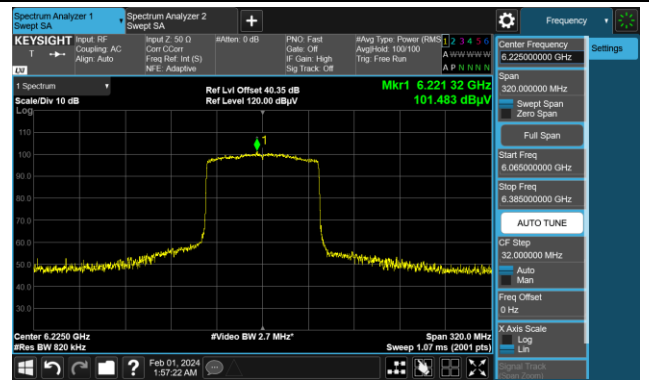

802.11ax-HE80

Channel 7 (5985MHz)

The Reference Level

The Mask Data

Channel 55 (6225MHz)

The Reference Level

The Mask Data

Channel 87 (6385MHz)

The Reference Level

The Mask Data

802.11ax-HE80

Channel 103 (6465MHz)

The Reference Level

The Mask Data

Channel 119 (6545MHz)

The Reference Level