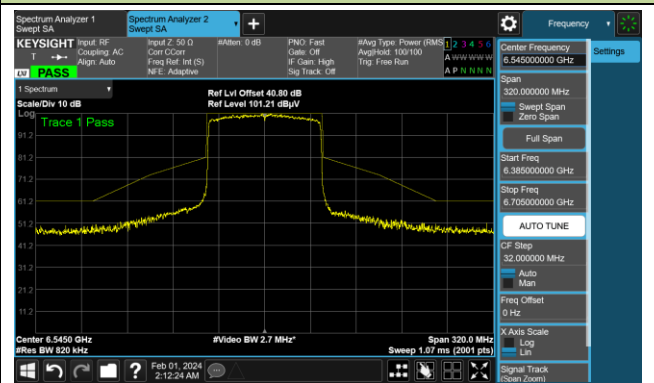

802.11ax-HE80

Channel 7 (5985MHz)

The Reference Level

The Mask Data

Channel 55 (6225MHz)

The Reference Level

The Mask Data

Channel 87 (6385MHz)

The Reference Level

The Mask Data

802.11ax-HE80

Channel 103 (6465MHz)

The Reference Level

The Mask Data

Channel 119 (6545MHz)

The Reference Level

The Mask Data

Channel 135 (6625MHz)

The Reference Level

The Mask Data

802.11ax-HE80

Channel 151 (6705MHz)

The Reference Level

The Mask Data