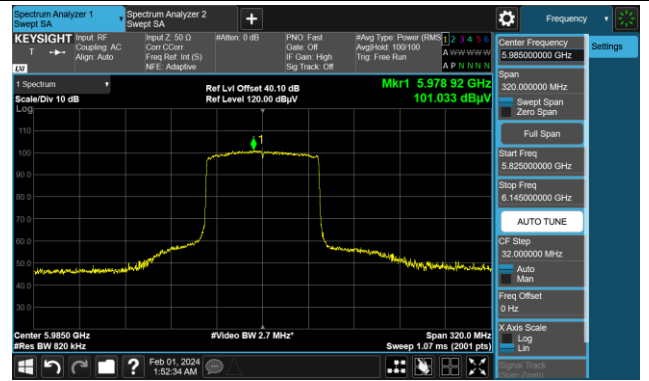

The Reference Level

The Mask Data

802.11ax-HE40

Channel 187 (6885MHz)

The Reference Level

The Mask Data

Channel 195 (6925MHz)

The Reference Level

The Mask Data

Channel 211 (7005MHz)

The Reference Level

The Mask Data

802.11ax-HE40

Channel 227 (7085MHz)

The Reference Level

The Mask Data

802.11ax-HE80

Channel 7 (5985MHz)

The Reference Level

The Mask Data

Channel 55 (6225MHz)

The Reference Level

The Mask Data

Channel 87 (6385MHz)