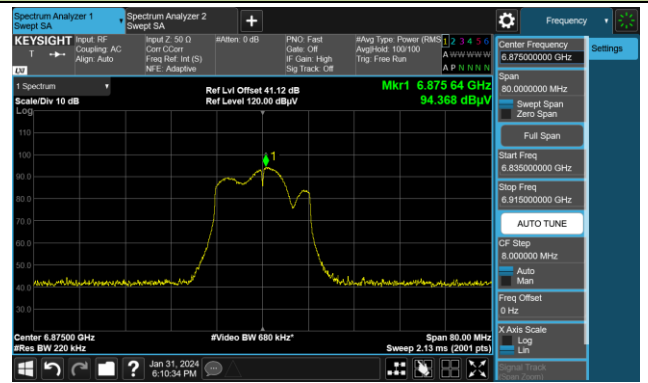

The Reference Level

The Mask Data

Channel 113 (6515MHz)

The Reference Level

The Mask Data

802.11a

Channel 117 (6535MHz)

The Reference Level

The Mask Data

Channel 149 (6695MHz)

The Reference Level

The Mask Data

Channel 181 (6855MHz)

The Reference Level

The Mask Data

802.11a

Channel 185 (6875MHz)

The Reference Level

The Mask Data

Channel 189 (6895MHz)

The Reference Level

The Mask Data

Channel 209 (6995MHz)

The Reference Level