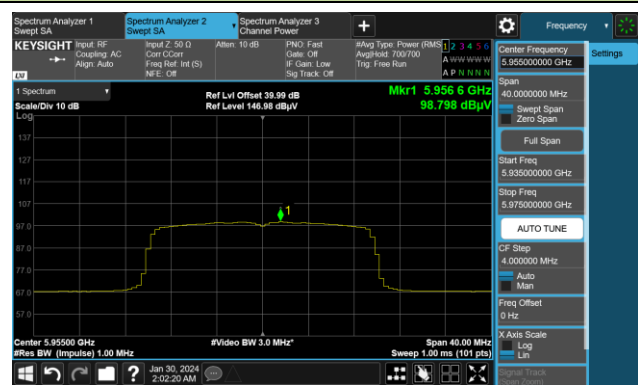

802.11a Power Spectral Density

Channel 117 (6535MHz)

Channel 149 (6695MHz)

Channel 181 (6855MHz)

Channel 185 (6875MHz)

Channel 189 (6895MHz)

Channel 209 (6995MHz)

802.11ax-HE20 Power Spectral Density

Channel 1 (5955MHz)

Channel 49 (6195MHz)

Channel 93 (6415MHz)

Channel 97 (6435MHz)

Channel 105 (6475MHz)

Channel 113 (6515MHz)

802.11ax-HE20 Power Spectral Density

Channel 117 (6535MHz)