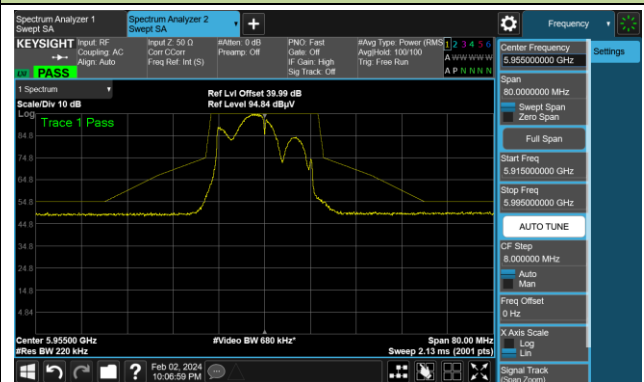

Test Site	SIP-AC3	Test Engineer	Barry Wu
Test Date	2024-01-31~2024-02-02		

802.11a

Channel 1 (5955MHz)

The Reference Level

The Mask Data

Channel 49 (6195MHz)

The Reference Level

The Mask Data

Channel 93 (6415MHz)

The Reference Level

The Mask Data

802.11a

Channel 97 (6435MHz)

The Reference Level

The Mask Data

Channel 105 (6475MHz)