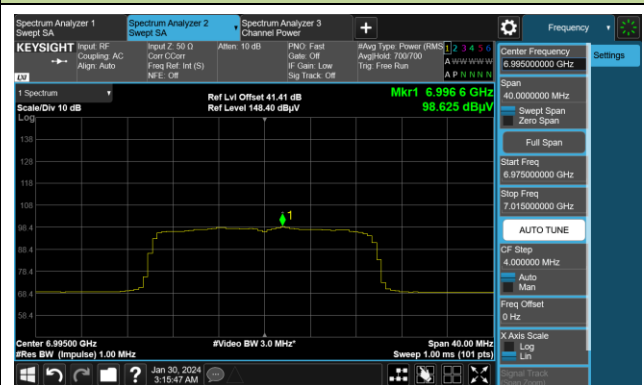

Channel 149 (6695MHz)

Channel 181 (6855MHz)

Channel 185 (6875MHz)

Channel 189 (6895MHz)

Channel 209 (6995MHz)

802.11ax-HE40 Power Spectral Density

Channel 3 (5965MHz)

Channel 51 (6205MHz)