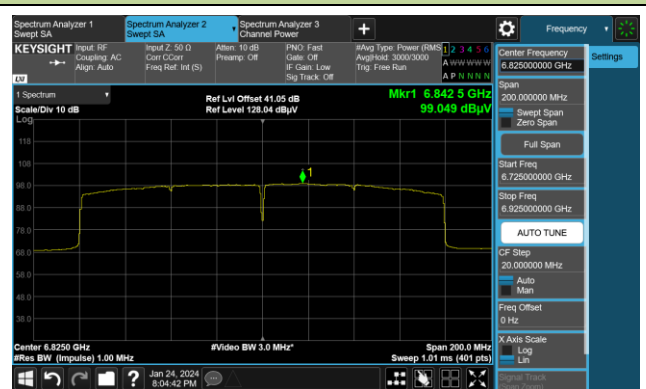

802.11ax-HE160 Power Spectral Density

Channel 15 (6025MHz)

Channel 47 (6185MHz)

Channel 79 (6345MHz)

Channel 111 (6505MHz)

Channel 143 (6665MHz)

Channel 175 (6825MHz)

A.5 In-Band Emission Measurement

Test Site	SIP-AC3	Test Engineer	Barry Wu
Test Date	2024-01-31~2024-02-02		

802.11a

Channel 1 (5955MHz)

The Reference Level

The Mask Data

Channel 49 (6195MHz)

The Reference Level

The Mask Data