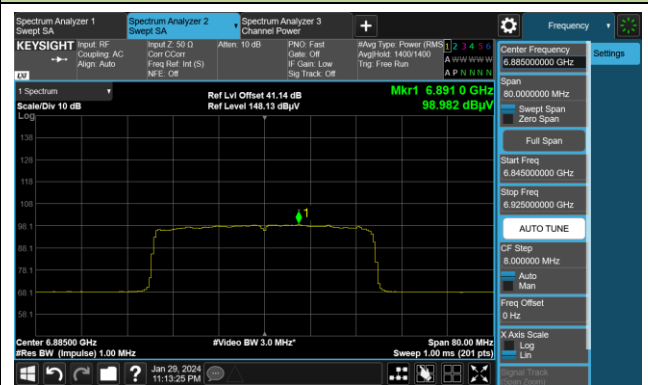

Channel 91 (6405MHz)

Channel 99 (6445MHz)

Channel 107 (6485MHz)

Channel 115 (6525MHz)

802.11ax-HE40 Power Spectral Density

Channel 123 (6565MHz)

Channel 147 (6685MHz)

Channel 179 (6845MHz)

Channel 187 (6885MHz)

Channel 195 (6925MHz)

Channel 211 (7005MHz)

802.11ax-HE80 Power Spectral Density

Channel 7 (5985MHz)

Channel 55 (6225MHz)

Channel 87 (6385MHz)

Channel 103 (6465MHz)