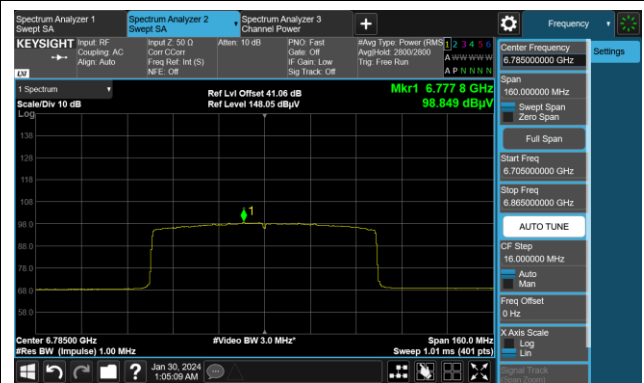

Channel 119 (6545MHz)

Channel 135 (6625MHz)

802.11ax-HE80 Power Spectral Density

Channel 151 (6705MHz)

Channel 167 (6785MHz)

Channel 183 (6865MHz)

Channel 199 (6945MHz)

Channel 215 (7025MHz)

802.11ax-HE160 Power Spectral Density

Channel 15 (6025MHz)

Channel 47 (6185MHz)

Channel 79 (6345MHz)

Channel 111 (6505MHz)

Channel 143 (6665MHz)

Channel 175 (6825MHz)

A.5 In-Band Emission Measurement

Test Site	SIP-AC3	Test Engineer	Barry Wu
Test Date	2024-01-31~2024-02-02		

802.11a

Channel 1 (5955MHz)

The Reference Level

The Mask Data

Channel 49 (6195MHz)

The Reference Level

The Mask Data