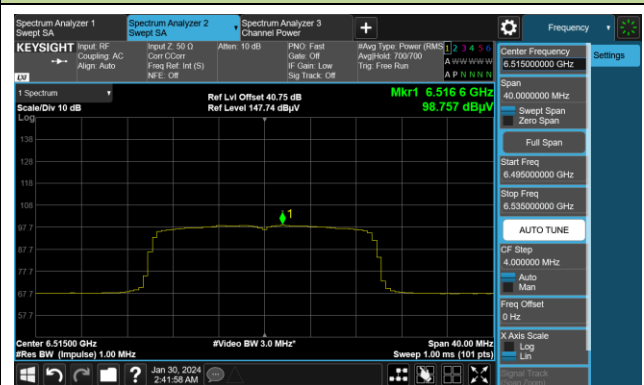

Channel 1 (5955MHz)

Channel 49 (6195MHz)

Channel 93 (6415MHz)

Channel 97 (6435MHz)

Channel 105 (6475MHz)

Channel 113 (6515MHz)

802.11ax-HE20 Power Spectral Density

Channel 117 (6535MHz)