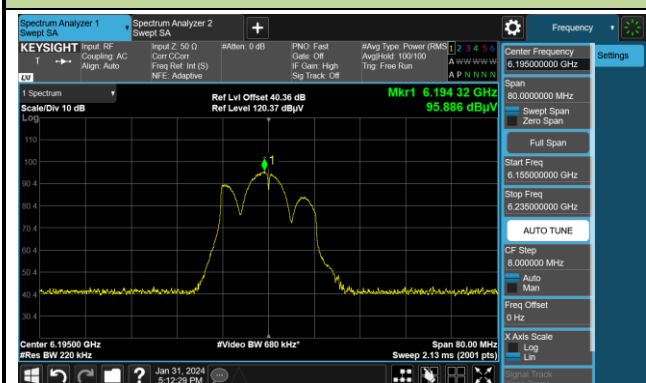

Test Site	SIP-AC3	Test Engineer	Barry Wu
Test Date	2024-01-31~2024-02-02		

802.11a

Channel 1 (5955MHz)

The Reference Level

The Mask Data

Channel 49 (6195MHz)

The Reference Level

The Mask Data

Channel 93 (6415MHz)

The Reference Level

The Mask Data

802.11a

Channel 97 (6435MHz)

The Reference Level

The Mask Data

Channel 105 (6475MHz)