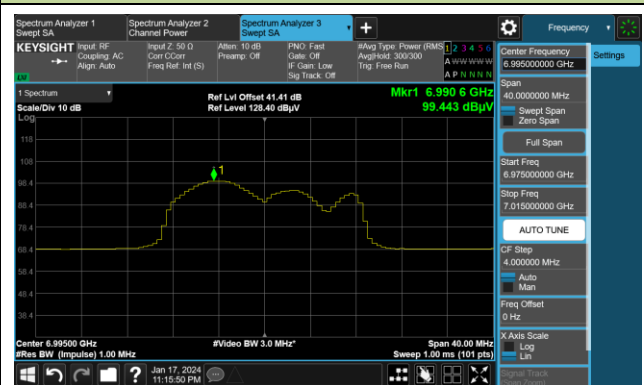

802.11a Power Spectral Density

Channel 117 (6535MHz)

Channel 149 (6695MHz)

Channel 181 (6855MHz)

Channel 185 (6875MHz)

Channel 189 (6895MHz)

Channel 209 (6995MHz)

802.11ax-HE20 Power Spectral Density

Channel 1 (5955MHz)

Channel 49 (6195MHz)

Channel 93 (6415MHz)

Channel 97 (6435MHz)

Channel 105 (6475MHz)

Channel 113 (6515MHz)

802.11ax-HE20 Power Spectral Density

Channel 117 (6535MHz)