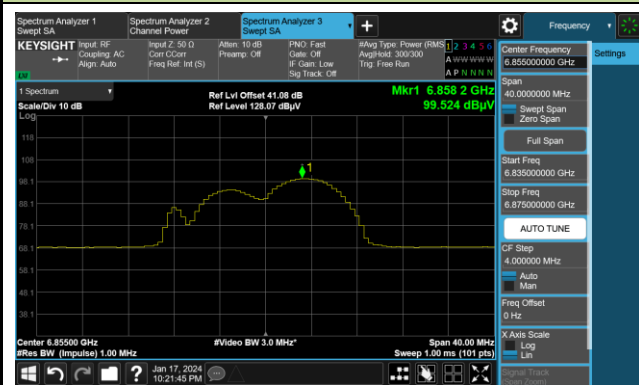

802.11a Power Spectral Density

Channel 117 (6535MHz)

Channel 149 (6695MHz)

Channel 181 (6855MHz)

Channel 185 (6875MHz)

Channel 189 (6895MHz)

Channel 209 (6995MHz)

802.11ax-HE20 Power Spectral Density

Channel 1 (5955MHz)

Channel 49 (6195MHz)

Channel 93 (6415MHz)

Channel 97 (6435MHz)

Channel 105 (6475MHz)

Channel 113 (6515MHz)

802.11ax-HE20 Power Spectral Density

Channel 117 (6535MHz)