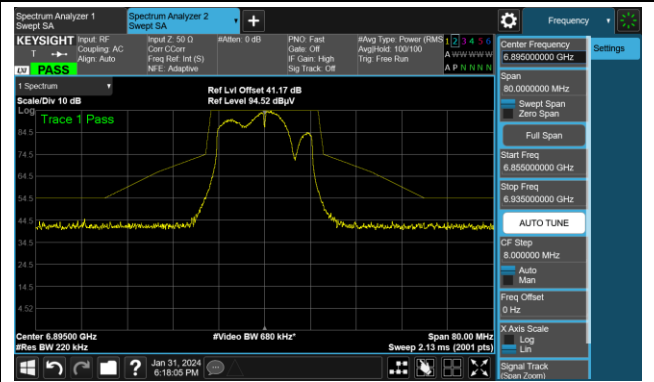

The Mask Data

Channel 149 (6695MHz)

The Reference Level

The Mask Data

Channel 181 (6855MHz)

The Reference Level

The Mask Data

802.11a

Channel 185 (6875MHz)

The Reference Level

The Mask Data

Channel 189 (6895MHz)

The Reference Level

The Mask Data

Channel 209 (6995MHz)

The Reference Level

The Mask Data