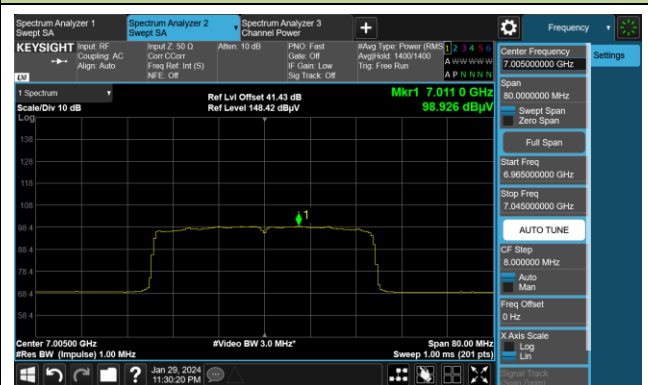

Channel 91 (6405MHz)

Channel 99 (6445MHz)

Channel 107 (6485MHz)

Channel 115 (6525MHz)

802.11ax-HE40 Power Spectral Density

Channel 123 (6565MHz)

Channel 147 (6685MHz)

Channel 179 (6845MHz)

Channel 187 (6885MHz)

Channel 195 (6925MHz)

Channel 211 (7005MHz)

802.11ax-HE80 Power Spectral Density

Channel 7 (5985MHz)

Channel 55 (6225MHz)

Channel 87 (6385MHz)

Channel 103 (6465MHz)