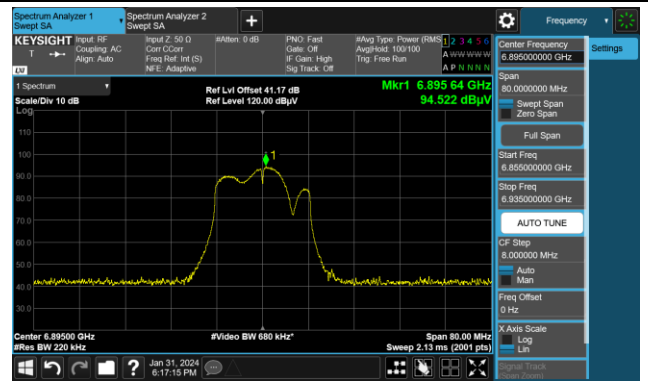

The Mask Data

Channel 149 (6695MHz)

The Reference Level

The Mask Data

Channel 181 (6855MHz)

The Reference Level

The Mask Data

802.11a

Channel 185 (6875MHz)

The Reference Level

The Mask Data

Channel 189 (6895MHz)

The Reference Level

The Mask Data

Channel 209 (6995MHz)

The Reference Level

The Mask Data