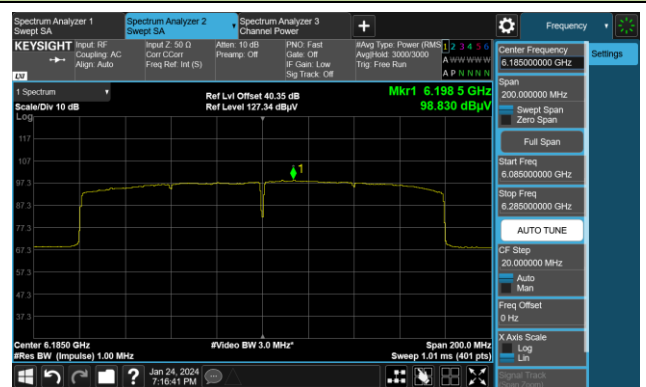

Channel 187 (6885MHz)

Channel 195 (6925MHz)

Channel 211 (7005MHz)

802.11ax-HE80 Power Spectral Density

Channel 7 (5985MHz)

Channel 55 (6225MHz)

Channel 87 (6385MHz)

Channel 103 (6465MHz)

Channel 119 (6545MHz)

Channel 135 (6625MHz)

802.11ax-HE80 Power Spectral Density

Channel 151 (6705MHz)

Channel 167 (6785MHz)

Channel 183 (6865MHz)

Channel 199 (6945MHz)

Channel 215 (7025MHz)

802.11ax-HE160 Power Spectral Density

Channel 15 (6025MHz)

Channel 47 (6185MHz)

Channel 79 (6345MHz)

Channel 111 (6505MHz)

Channel 143 (6665MHz)

Channel 175 (6825MHz)

A.5 In-Band Emission Measurement

Test Site	SIP-AC3	Test Engineer	Barry Wu
Test Date	2024-01-31~2024-02-02		

802.11a

Channel 1 (5955MHz)

The Reference Level

The Mask Data

Channel 49 (6195MHz)

The Reference Level

The Mask Data