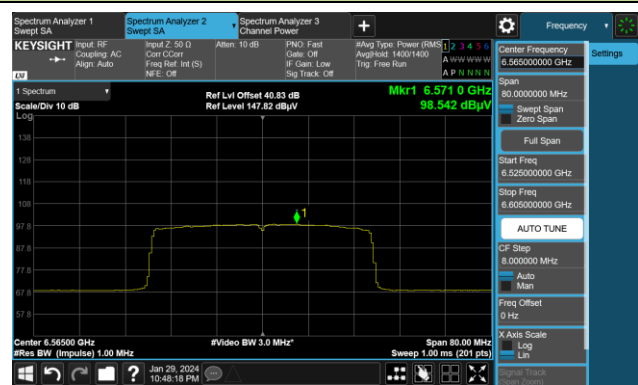

Channel 91 (6405MHz)

Channel 99 (6445MHz)

Channel 107 (6485MHz)

Channel 115 (6525MHz)

802.11ax-HE40 Power Spectral Density

Channel 123 (6565MHz)

Channel 147 (6685MHz)

Channel 179 (6845MHz)

Channel 187 (6885MHz)

Channel 195 (6925MHz)

Channel 211 (7005MHz)

802.11ax-HE80 Power Spectral Density

Channel 7 (5985MHz)

Channel 55 (6225MHz)

Channel 87 (6385MHz)

Channel 103 (6465MHz)