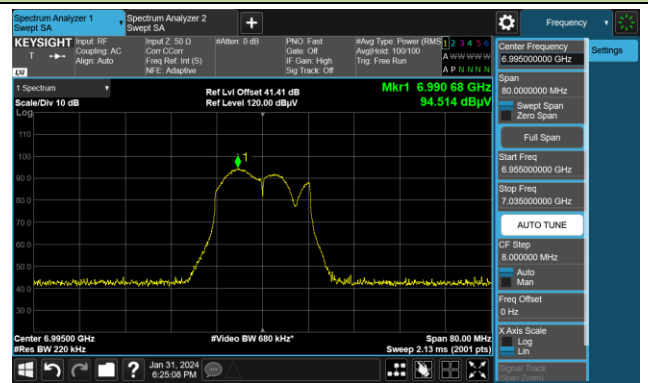

The Mask Data

Channel 149 (6695MHz)

The Reference Level

The Mask Data

Channel 181 (6855MHz)

The Reference Level

The Mask Data

802.11a

Channel 185 (6875MHz)

The Reference Level

The Mask Data

Channel 189 (6895MHz)

The Reference Level

The Mask Data

Channel 209 (6995MHz)

The Reference Level

The Mask Data