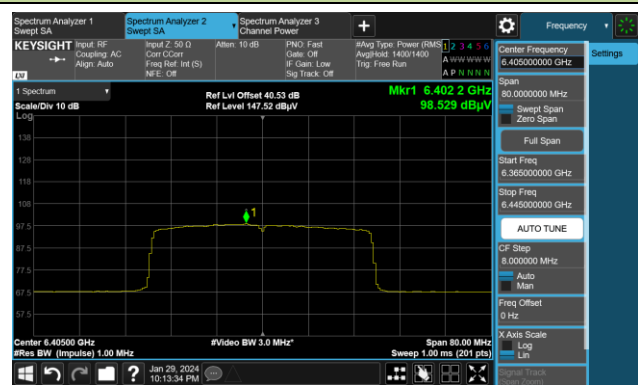

Channel 149 (6695MHz)

Channel 181 (6855MHz)

Channel 185 (6875MHz)

Channel 189 (6895MHz)

Channel 209 (6995MHz)

802.11ax-HE40 Power Spectral Density

Channel 3 (5965MHz)

Channel 51 (6205MHz)

Channel 91 (6405MHz)

Channel 99 (6445MHz)

Channel 107 (6485MHz)

Channel 115 (6525MHz)

802.11ax-HE40 Power Spectral Density

Channel 123 (6565MHz)

Channel 147 (6685MHz)

Channel 179 (6845MHz)