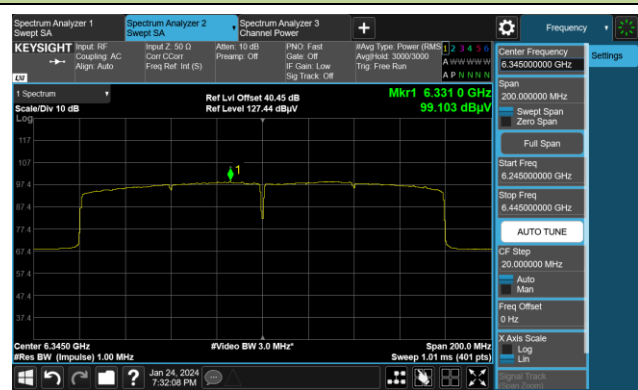

802.11ax-HE160 Power Spectral Density

Channel 15 (6025MHz)

Channel 47 (6185MHz)

Channel 79 (6345MHz)

Channel 111 (6505MHz)

Channel 143 (6665MHz)

Channel 175 (6825MHz)

A.5 In-Band Emission Measurement

Test Site	SIP-AC3	Test Engineer	Barry Wu
Test Date	2024-01-31~2024-02-02		

802.11a

Channel 1 (5955MHz)

The Reference Level

The Mask Data

Channel 49 (6195MHz)

The Reference Level

The Mask Data