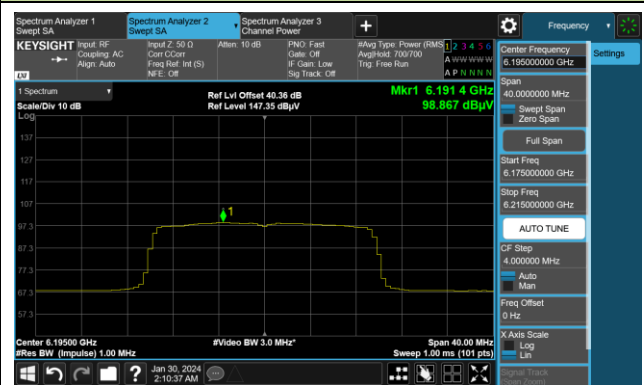

802.11a Power Spectral Density

Channel 117 (6535MHz)

Channel 149 (6695MHz)

Channel 181 (6855MHz)

Channel 185 (6875MHz)

Channel 189 (6895MHz)

Channel 209 (6995MHz)

802.11ax-HE20 Power Spectral Density

Channel 1 (5955MHz)

Channel 49 (6195MHz)

Channel 93 (6415MHz)

Channel 97 (6435MHz)

Channel 105 (6475MHz)

Channel 113 (6515MHz)

802.11ax-HE20 Power Spectral Density

Channel 117 (6535MHz)