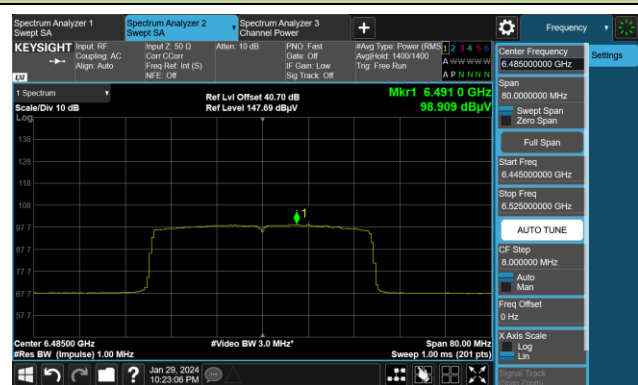

Channel 149 (6695MHz)

Channel 181 (6855MHz)

Channel 185 (6875MHz)

Channel 189 (6895MHz)

Channel 209 (6995MHz)

802.11ax-HE40 Power Spectral Density

Channel 3 (5965MHz)

Channel 51 (6205MHz)

Channel 91 (6405MHz)

Channel 99 (6445MHz)

Channel 107 (6485MHz)

Channel 115 (6525MHz)

802.11ax-HE40 Power Spectral Density

Channel 123 (6565MHz)

Channel 147 (6685MHz)

Channel 179 (6845MHz)