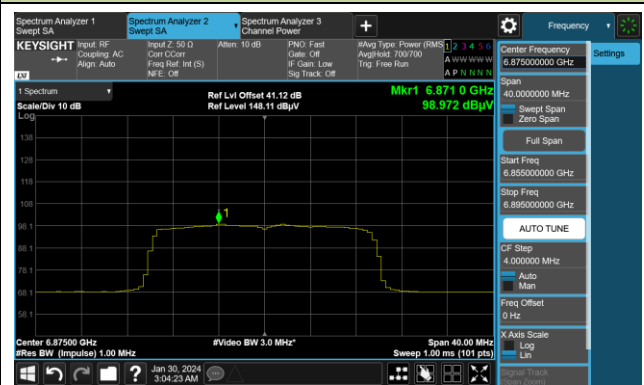

802.11a Power Spectral Density

Channel 117 (6535MHz)

Channel 149 (6695MHz)

Channel 181 (6855MHz)

Channel 185 (6875MHz)

Channel 189 (6895MHz)

Channel 209 (6995MHz)

802.11ax-HE20 Power Spectral Density

Channel 1 (5955MHz)

Channel 49 (6195MHz)

Channel 93 (6415MHz)

Channel 97 (6435MHz)

Channel 105 (6475MHz)

Channel 113 (6515MHz)

802.11ax-HE20 Power Spectral Density

Channel 117 (6535MHz)

Channel 149 (6695MHz)

Channel 181 (6855MHz)

Channel 185 (6875MHz)

Channel 189 (6895MHz)

Channel 209 (6995MHz)

802.11ax-HE40 Power Spectral Density

Channel 3 (5965MHz)

Channel 51 (6205MHz)