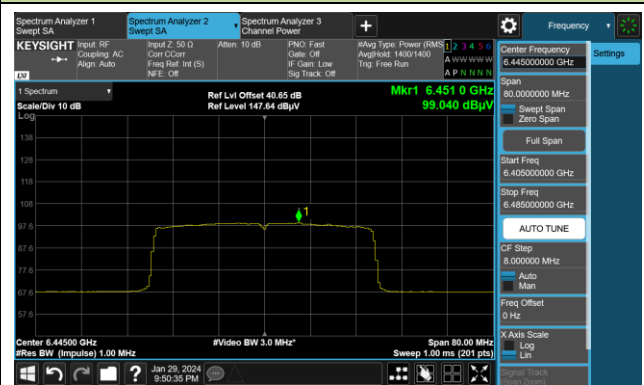

Channel 149 (6695MHz)

Channel 181 (6855MHz)

Channel 185 (6875MHz)

Channel 189 (6895MHz)

Channel 209 (6995MHz)

802.11ax-HE40 Power Spectral Density

Channel 3 (5965MHz)

Channel 51 (6205MHz)

Channel 91 (6405MHz)

Channel 99 (6445MHz)

Channel 107 (6485MHz)

Channel 115 (6525MHz)

802.11ax-HE40 Power Spectral Density

Channel 123 (6565MHz)

Channel 147 (6685MHz)

Channel 179 (6845MHz)