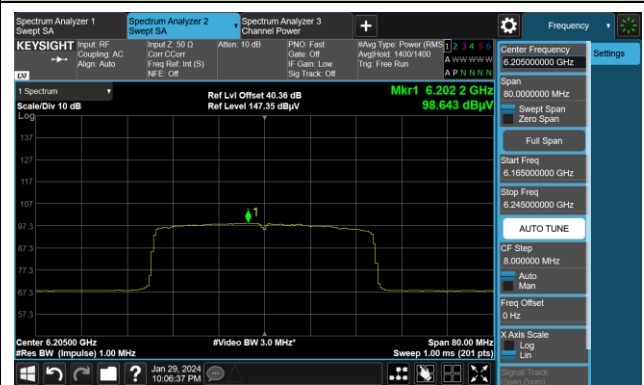

Channel 149 (6695MHz)

Channel 181 (6855MHz)

Channel 185 (6875MHz)

Channel 189 (6895MHz)

Channel 209 (6995MHz)

802.11ax-HE40 Power Spectral Density

Channel 3 (5965MHz)

Channel 51 (6205MHz)

Channel 91 (6405MHz)

Channel 99 (6445MHz)

Channel 107 (6485MHz)

Channel 115 (6525MHz)

802.11ax-HE40 Power Spectral Density

Channel 123 (6565MHz)

Channel 147 (6685MHz)

Channel 179 (6845MHz)