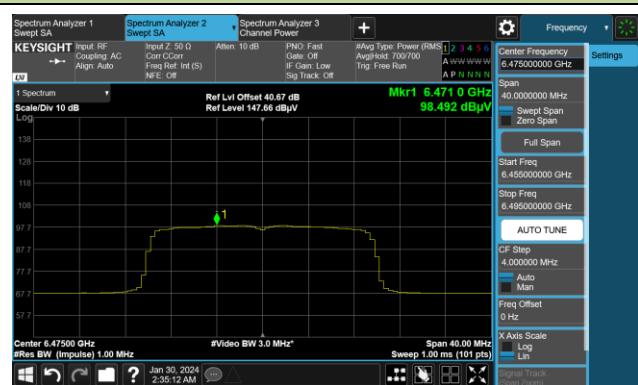

802.11a Power Spectral Density

Channel 117 (6535MHz)

Channel 149 (6695MHz)

Channel 181 (6855MHz)

Channel 185 (6875MHz)

Channel 189 (6895MHz)

Channel 209 (6995MHz)

802.11ax-HE20 Power Spectral Density

Channel 1 (5955MHz)

Channel 49 (6195MHz)

Channel 93 (6415MHz)

Channel 97 (6435MHz)

Channel 105 (6475MHz)

Channel 113 (6515MHz)

802.11ax-HE20 Power Spectral Density

Channel 117 (6535MHz)

Channel 149 (6695MHz)

Channel 181 (6855MHz)

Channel 185 (6875MHz)

Channel 189 (6895MHz)

Channel 209 (6995MHz)

802.11ax-HE40 Power Spectral Density

Channel 3 (5965MHz)

Channel 51 (6205MHz)