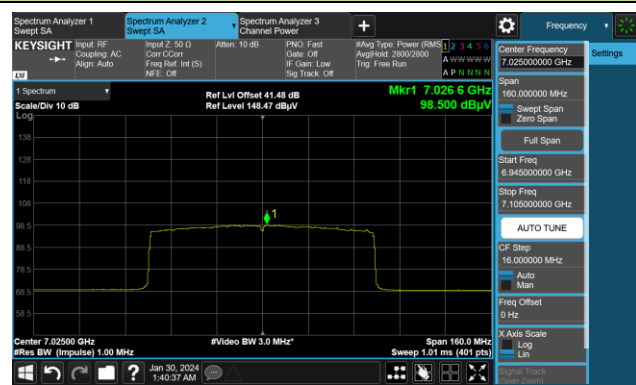

Channel 119 (6545MHz)

Channel 135 (6625MHz)

802.11ax-HE80 Power Spectral Density

Channel 151 (6705MHz)

Channel 167 (6785MHz)

Channel 183 (6865MHz)

Channel 199 (6945MHz)

Channel 215 (7025MHz)

802.11ax-HE160 Power Spectral Density

Channel 15 (6025MHz)

Channel 47 (6185MHz)

Channel 79 (6345MHz)

Channel 111 (6505MHz)

Channel 143 (6665MHz)

Channel 175 (6825MHz)

A.5 In-Band Emission Measurement

Test Site	SIP-AC3	Test Engineer	Barry Wu
Test Date	2024-01-31~2024-02-02		

802.11a

Channel 1 (5955MHz)

The Reference Level

The Mask Data

Channel 49 (6195MHz)

The Reference Level

The Mask Data