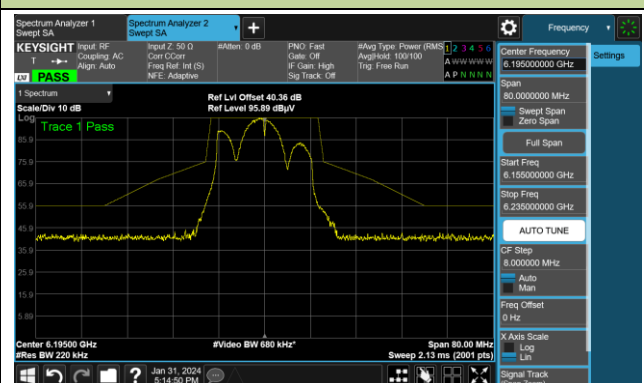

Test Site	SIP-AC3	Test Engineer	Barry Wu
Test Date	2024-01-31~2024-02-02		

802.11a

Channel 1 (5955MHz)

The Reference Level

The Mask Data

Channel 49 (6195MHz)

The Reference Level

The Mask Data

Channel 93 (6415MHz)

The Reference Level

The Mask Data

802.11a

Channel 97 (6435MHz)

The Reference Level

The Mask Data

Channel 105 (6475MHz)