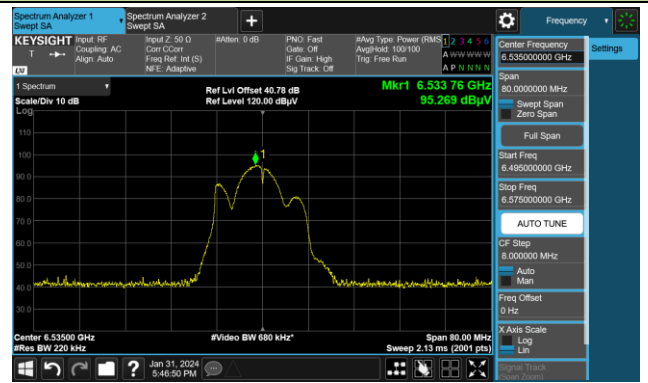

Channel 93 (6415MHz)

The Reference Level

The Mask Data

802.11a

Channel 97 (6435MHz)

The Reference Level

The Mask Data

Channel 105 (6475MHz)

The Reference Level

The Mask Data

Channel 113 (6515MHz)

The Reference Level

The Mask Data

802.11a

Channel 117 (6535MHz)

The Reference Level

The Mask Data

Channel 149 (6695MHz)

The Reference Level

The Mask Data

Channel 181 (6855MHz)

The Reference Level

The Mask Data

802.11a