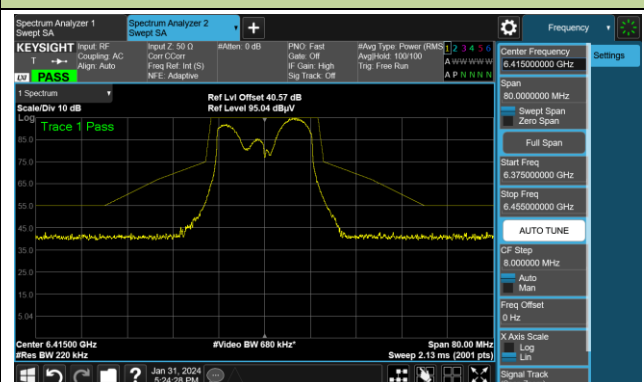

Test Site	SIP-AC3	Test Engineer	Barry Wu
Test Date	2024-01-31~2024-02-02		

802.11a

Channel 1 (5955MHz)

The Reference Level

The Mask Data

Channel 49 (6195MHz)

The Reference Level

The Mask Data

Channel 93 (6415MHz)

The Reference Level

The Mask Data

802.11a

Channel 97 (6435MHz)

The Reference Level

The Mask Data

Channel 105 (6475MHz)