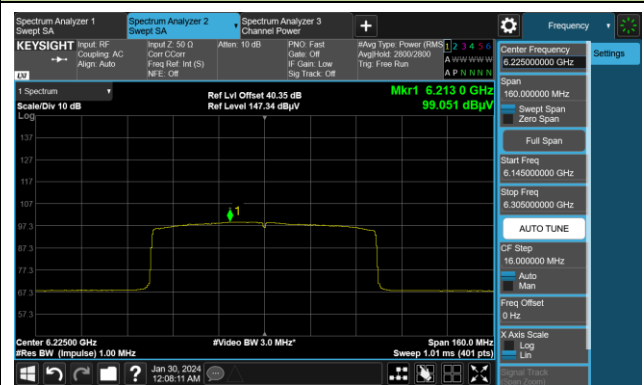

Channel 187 (6885MHz)

Channel 195 (6925MHz)

Channel 211 (7005MHz)

802.11ax-HE80 Power Spectral Density

Channel 7 (5985MHz)

Channel 55 (6225MHz)

Channel 87 (6385MHz)

Channel 103 (6465MHz)

Channel 119 (6545MHz)

Channel 135 (6625MHz)

802.11ax-HE80 Power Spectral Density

Channel 151 (6705MHz)

Channel 167 (6785MHz)

Channel 183 (6865MHz)

Channel 199 (6945MHz)

Channel 215 (7025MHz)