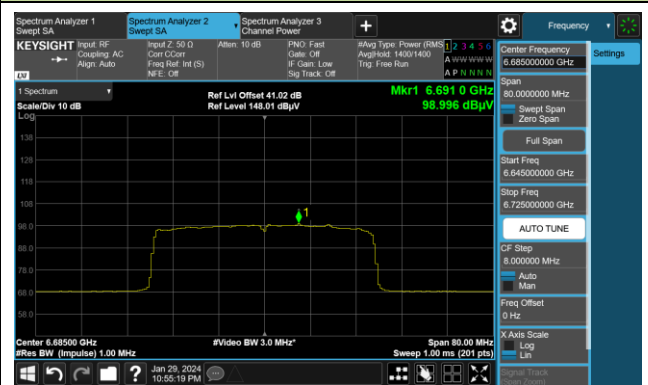

Channel 91 (6405MHz)

Channel 99 (6445MHz)

Channel 107 (6485MHz)

Channel 115 (6525MHz)

802.11ax-HE40 Power Spectral Density

Channel 123 (6565MHz)

Channel 147 (6685MHz)

Channel 179 (6845MHz)

Channel 187 (6885MHz)

Channel 195 (6925MHz)

Channel 211 (7005MHz)

802.11ax-HE80 Power Spectral Density

Channel 7 (5985MHz)

Channel 55 (6225MHz)

Channel 87 (6385MHz)

Channel 103 (6465MHz)