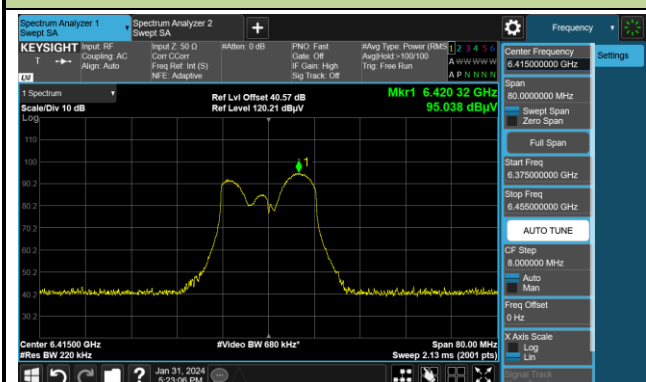

Test Site	SIP-AC3	Test Engineer	Barry Wu
Test Date	2024-01-31~2024-02-02		

802.11a

Channel 1 (5955MHz)

The Reference Level

The Mask Data

Channel 49 (6195MHz)

The Reference Level

The Mask Data

Channel 93 (6415MHz)

The Reference Level

The Mask Data

802.11a

Channel 97 (6435MHz)

The Reference Level

The Mask Data

Channel 105 (6475MHz)