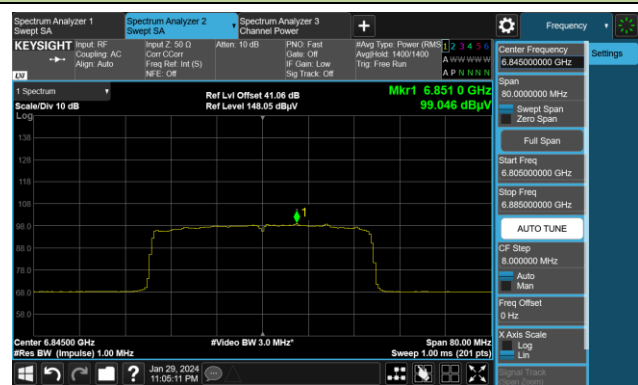

Channel 91 (6405MHz)

Channel 99 (6445MHz)

Channel 107 (6485MHz)

Channel 115 (6525MHz)

802.11ax-HE40 Power Spectral Density

Channel 123 (6565MHz)

Channel 147 (6685MHz)

Channel 179 (6845MHz)

Channel 187 (6885MHz)

Channel 195 (6925MHz)

Channel 211 (7005MHz)

802.11ax-HE80 Power Spectral Density

Channel 7 (5985MHz)

Channel 55 (6225MHz)

Channel 87 (6385MHz)

Channel 103 (6465MHz)