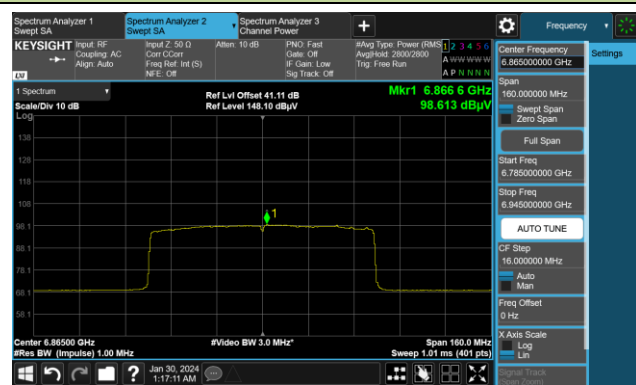

Channel 119 (6545MHz)

Channel 135 (6625MHz)

802.11ax-HE80 Power Spectral Density

Channel 151 (6705MHz)

Channel 167 (6785MHz)

Channel 183 (6865MHz)

Channel 199 (6945MHz)

Channel 215 (7025MHz)

802.11ax-HE160 Power Spectral Density

Channel 15 (6025MHz)

Channel 47 (6185MHz)

Channel 79 (6345MHz)

Channel 111 (6505MHz)

Channel 143 (6665MHz)

Channel 175 (6825MHz)

A.5 In-Band Emission Measurement

Test Site	SIP-AC3	Test Engineer	Barry Wu
Test Date	2024-01-31~2024-02-02		

802.11a

Channel 1 (5955MHz)

The Reference Level

The Mask Data

Channel 49 (6195MHz)

The Reference Level

The Mask Data