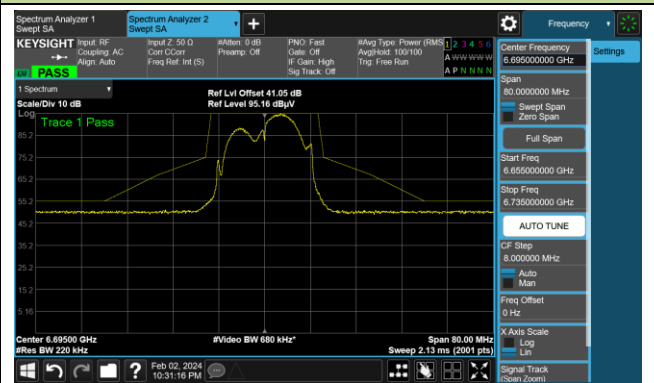

The Reference Level

The Mask Data

Channel 113 (6515MHz)

The Reference Level

The Mask Data

802.11a

Channel 117 (6535MHz)

The Reference Level

The Mask Data

Channel 149 (6695MHz)

The Reference Level

The Mask Data

Channel 181 (6855MHz)

The Reference Level

The Mask Data

802.11a

Channel 185 (6875MHz)

The Reference Level

The Mask Data

Channel 189 (6895MHz)

The Reference Level

The Mask Data

Channel 209 (6995MHz)

The Reference Level