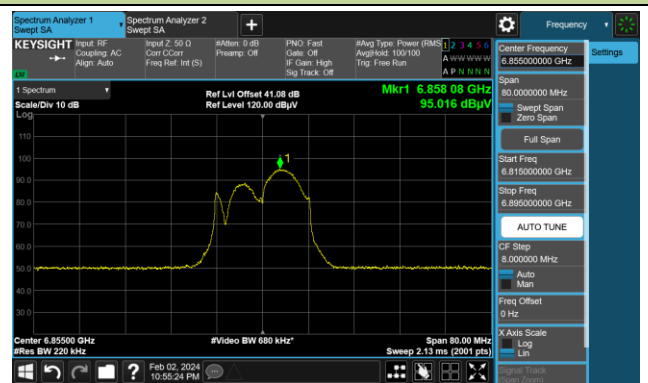

The Reference Level

The Mask Data

Channel 113 (6515MHz)

The Reference Level

The Mask Data

802.11a

Channel 117 (6535MHz)

The Reference Level

The Mask Data

Channel 149 (6695MHz)

The Reference Level

The Mask Data

Channel 181 (6855MHz)

The Reference Level

The Mask Data

802.11a

Channel 185 (6875MHz)

The Reference Level

The Mask Data

Channel 189 (6895MHz)

The Reference Level

The Mask Data

Channel 209 (6995MHz)

The Reference Level