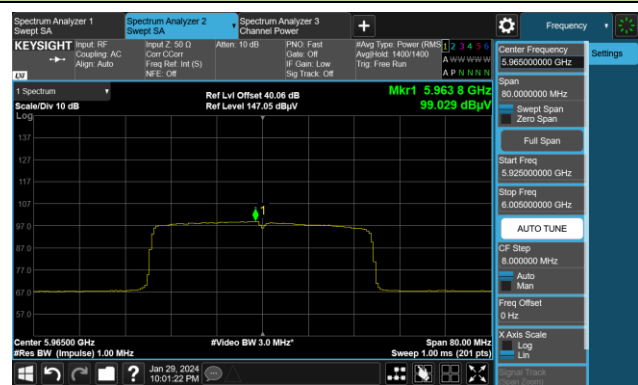

Channel 149 (6695MHz)

Channel 181 (6855MHz)

Channel 185 (6875MHz)

Channel 189 (6895MHz)

Channel 209 (6995MHz)

802.11ax-HE40 Power Spectral Density

Channel 3 (5965MHz)

Channel 51 (6205MHz)

Channel 91 (6405MHz)

Channel 99 (6445MHz)

Channel 107 (6485MHz)

Channel 115 (6525MHz)

802.11ax-HE40 Power Spectral Density

Channel 123 (6565MHz)

Channel 147 (6685MHz)

Channel 179 (6845MHz)