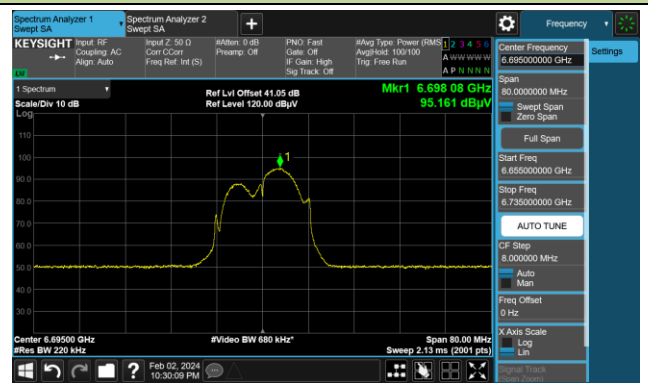

Channel 93 (6415MHz)

The Reference Level

The Mask Data

802.11a

Channel 97 (6435MHz)

The Reference Level

The Mask Data

Channel 105 (6475MHz)

The Reference Level

The Mask Data

Channel 113 (6515MHz)

The Reference Level

The Mask Data

802.11a

Channel 117 (6535MHz)

The Reference Level

The Mask Data

Channel 149 (6695MHz)

The Reference Level

The Mask Data

Channel 181 (6855MHz)

The Reference Level

The Mask Data

802.11a

Channel 185 (6875MHz)

The Reference Level

The Mask Data

Channel 189 (6895MHz)

The Reference Level

The Mask Data

Channel 209 (6995MHz)

The Reference Level