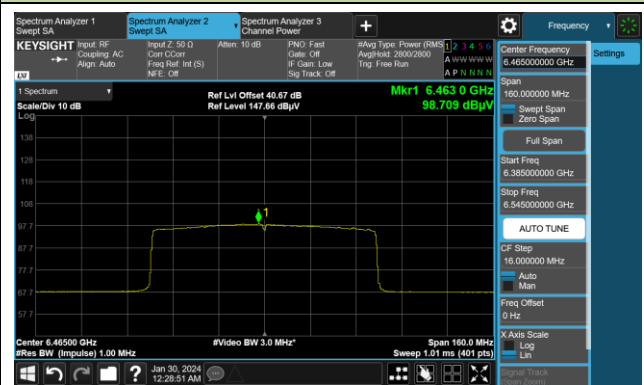

Channel 187 (6885MHz)

Channel 195 (6925MHz)

Channel 211 (7005MHz)

802.11ax-HE80 Power Spectral Density

Channel 7 (5985MHz)

Channel 55 (6225MHz)

Channel 87 (6385MHz)

Channel 103 (6465MHz)

Channel 119 (6545MHz)

Channel 135 (6625MHz)

802.11ax-HE80 Power Spectral Density

Channel 151 (6705MHz)

Channel 167 (6785MHz)

Channel 183 (6865MHz)

Channel 199 (6945MHz)

Channel 215 (7025MHz)