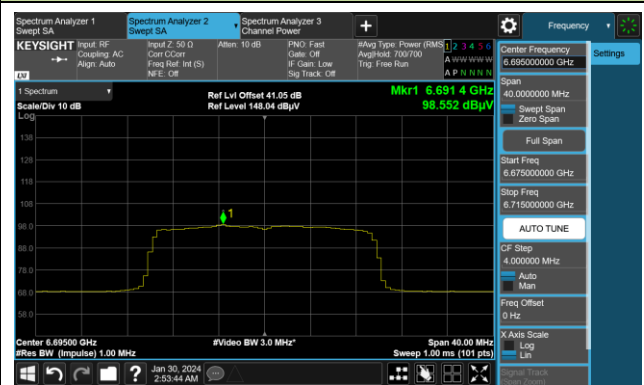

802.11a Power Spectral Density

Channel 117 (6535MHz)

Channel 149 (6695MHz)

Channel 181 (6855MHz)

Channel 185 (6875MHz)

Channel 189 (6895MHz)

Channel 209 (6995MHz)

802.11ax-HE20 Power Spectral Density

Channel 1 (5955MHz)

Channel 49 (6195MHz)

Channel 93 (6415MHz)

Channel 97 (6435MHz)

Channel 105 (6475MHz)

Channel 113 (6515MHz)

802.11ax-HE20 Power Spectral Density

Channel 117 (6535MHz)

Channel 149 (6695MHz)

Channel 181 (6855MHz)

Channel 185 (6875MHz)

Channel 189 (6895MHz)

Channel 209 (6995MHz)

802.11ax-HE40 Power Spectral Density

Channel 3 (5965MHz)

Channel 51 (6205MHz)