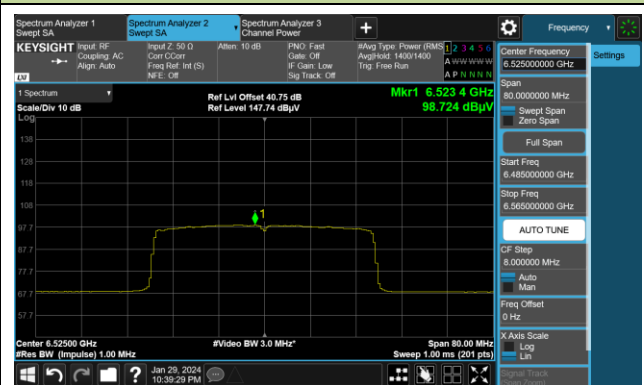

Channel 91 (6405MHz)

Channel 99 (6445MHz)

Channel 107 (6485MHz)

Channel 115 (6525MHz)

802.11ax-HE40 Power Spectral Density

Channel 123 (6565MHz)

Channel 147 (6685MHz)

Channel 179 (6845MHz)

Channel 187 (6885MHz)

Channel 195 (6925MHz)

Channel 211 (7005MHz)

802.11ax-HE80 Power Spectral Density

Channel 7 (5985MHz)

Channel 55 (6225MHz)

Channel 87 (6385MHz)

Channel 103 (6465MHz)