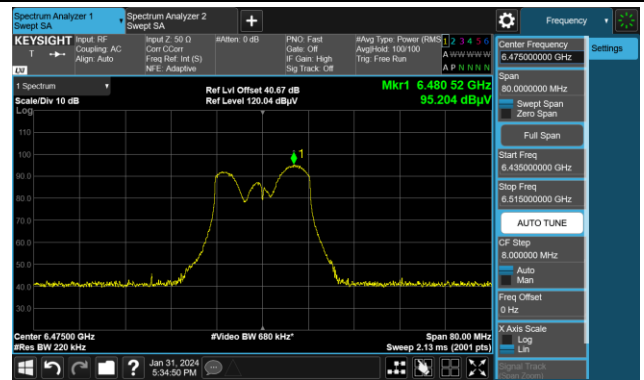

Test Site	SIP-AC3	Test Engineer	Barry Wu
Test Date	2024-01-31~2024-02-02		

802.11a

Channel 1 (5955MHz)

The Reference Level

The Mask Data

Channel 49 (6195MHz)

The Reference Level

The Mask Data

Channel 93 (6415MHz)

The Reference Level

The Mask Data

802.11a

Channel 97 (6435MHz)

The Reference Level

The Mask Data

Channel 105 (6475MHz)

The Reference Level

The Mask Data

Channel 113 (6515MHz)

The Reference Level

The Mask Data

802.11a

Channel 117 (6535MHz)

The Reference Level