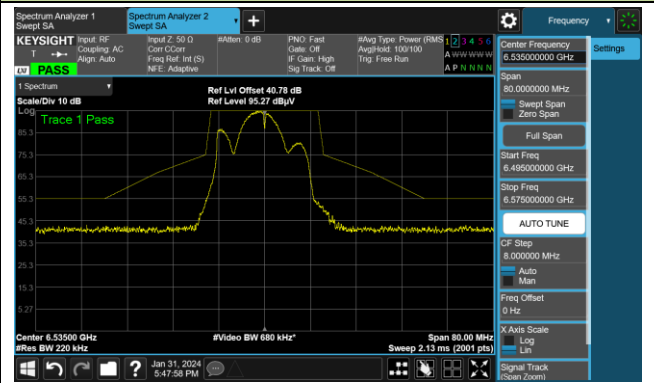

Channel 93 (6415MHz)

The Reference Level

The Mask Data

802.11a

Channel 97 (6435MHz)

The Reference Level

The Mask Data

Channel 105 (6475MHz)

The Reference Level

The Mask Data

Channel 113 (6515MHz)

The Reference Level

The Mask Data

802.11a

Channel 117 (6535MHz)

The Reference Level

The Mask Data

Channel 149 (6695MHz)

The Reference Level

The Mask Data

Channel 181 (6855MHz)

The Reference Level

The Mask Data

802.11a