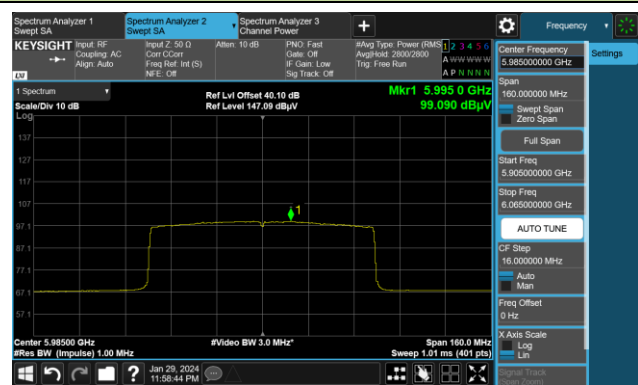

Channel 187 (6885MHz)

Channel 195 (6925MHz)

Channel 211 (7005MHz)

802.11ax-HE80 Power Spectral Density

Channel 7 (5985MHz)

Channel 55 (6225MHz)

Channel 87 (6385MHz)

Channel 103 (6465MHz)

Channel 119 (6545MHz)

Channel 135 (6625MHz)

802.11ax-HE80 Power Spectral Density

Channel 151 (6705MHz)

Channel 167 (6785MHz)

Channel 183 (6865MHz)

Channel 199 (6945MHz)

Channel 215 (7025MHz)