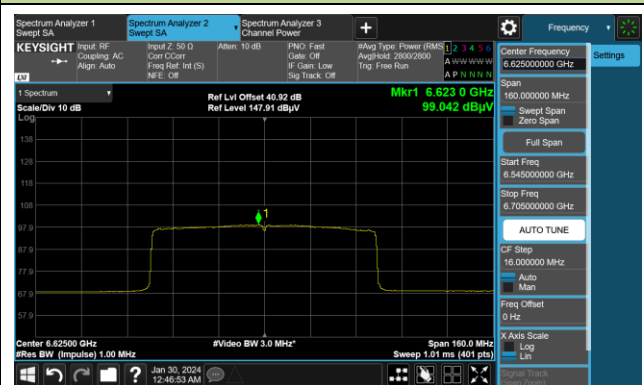

Channel 135 (6625MHz)