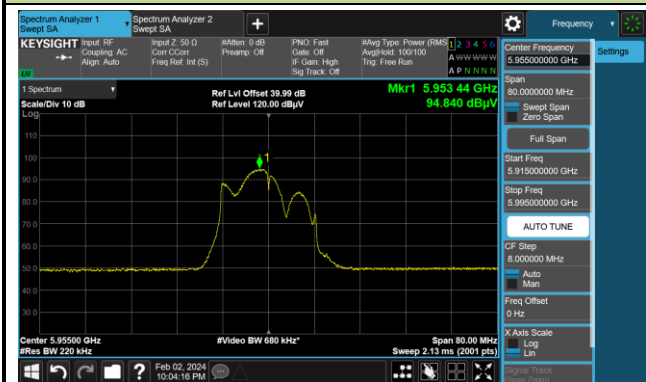

802.11ax-HE160 Power Spectral Density

Channel 15 (6025MHz)

Channel 47 (6185MHz)

Channel 79 (6345MHz)

Channel 111 (6505MHz)

Channel 143 (6665MHz)

Channel 175 (6825MHz)

A.5 In-Band Emission Measurement

Test Site	SIP-AC3	Test Engineer	Barry Wu
Test Date	2024-01-31~2024-02-02		

802.11a

Channel 1 (5955MHz)

The Reference Level

The Mask Data

Channel 49 (6195MHz)

The Reference Level

The Mask Data