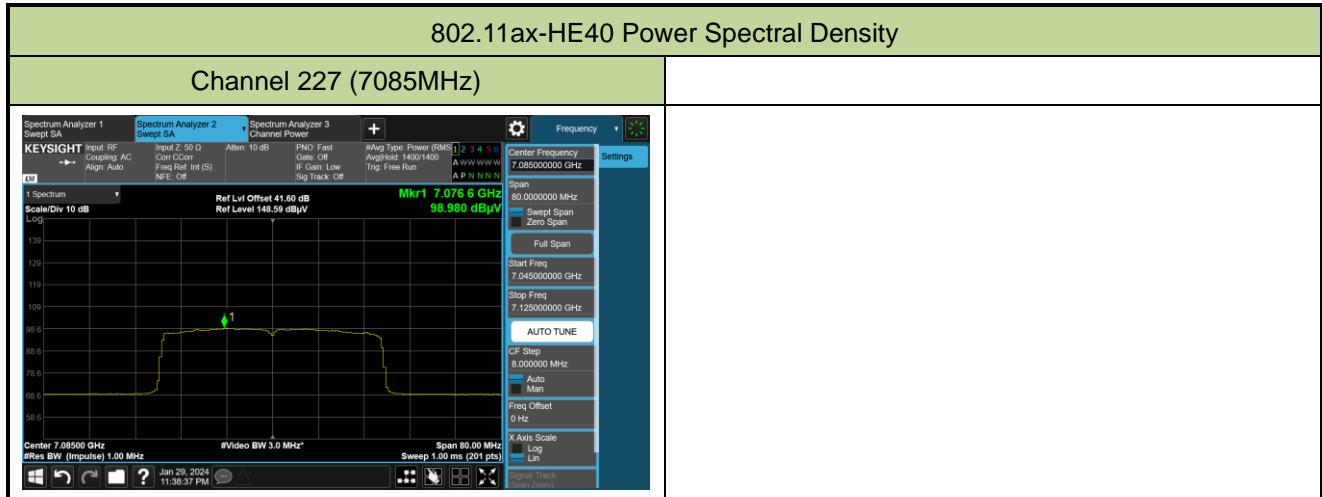

Channel 187 (6885MHz)

Channel 195 (6925MHz)

Channel 211 (7005MHz)

802.11ax-HE80 Power Spectral Density

Channel 7 (5985MHz)

Channel 55 (6225MHz)

Channel 87 (6385MHz)

Channel 103 (6465MHz)