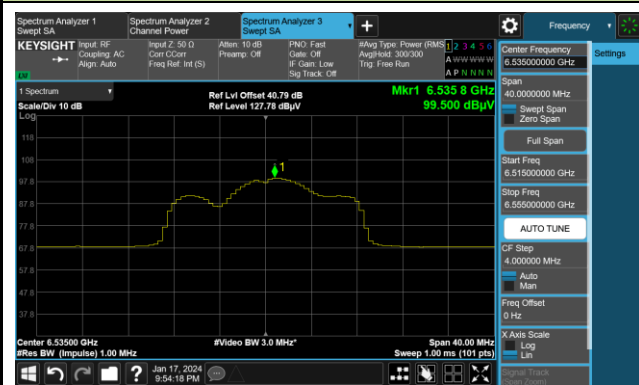

802.11a Power Spectral Density

Channel 117 (6535MHz)

Channel 149 (6695MHz)

Channel 181 (6855MHz)

Channel 185 (6875MHz)

Channel 189 (6895MHz)

Channel 209 (6995MHz)

802.11ax-HE20 Power Spectral Density

Channel 1 (5955MHz)

Channel 49 (6195MHz)

Channel 93 (6415MHz)

Channel 97 (6435MHz)

Channel 105 (6475MHz)

Channel 113 (6515MHz)

802.11ax-HE20 Power Spectral Density

Channel 117 (6535MHz)