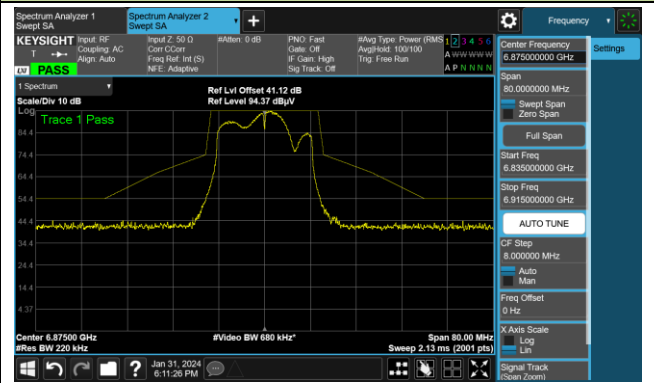

The Reference Level

The Mask Data

Channel 113 (6515MHz)

The Reference Level

The Mask Data

802.11a

Channel 117 (6535MHz)

The Reference Level

The Mask Data

Channel 149 (6695MHz)

The Reference Level

The Mask Data

Channel 181 (6855MHz)

The Reference Level

The Mask Data

802.11a

Channel 185 (6875MHz)

The Reference Level

The Mask Data

Channel 189 (6895MHz)

The Reference Level

The Mask Data

Channel 209 (6995MHz)

The Reference Level