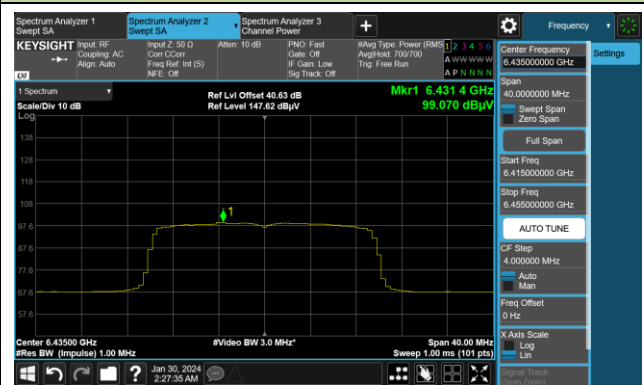

802.11a Power Spectral Density

Channel 117 (6535MHz)

Channel 149 (6695MHz)

Channel 181 (6855MHz)

Channel 185 (6875MHz)

Channel 189 (6895MHz)

Channel 209 (6995MHz)

802.11ax-HE20 Power Spectral Density

Channel 1 (5955MHz)

Channel 49 (6195MHz)

Channel 93 (6415MHz)

Channel 97 (6435MHz)

Channel 105 (6475MHz)

Channel 113 (6515MHz)

802.11ax-HE20 Power Spectral Density

Channel 117 (6535MHz)

Channel 149 (6695MHz)

Channel 181 (6855MHz)

Channel 185 (6875MHz)

Channel 189 (6895MHz)

Channel 209 (6995MHz)

802.11ax-HE40 Power Spectral Density

Channel 3 (5965MHz)

Channel 51 (6205MHz)