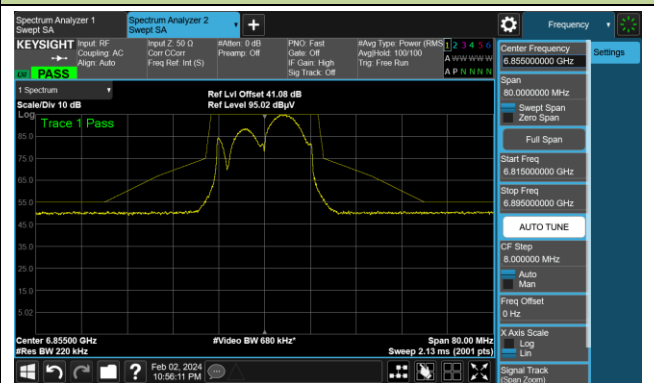

The Reference Level

The Mask Data

Channel 113 (6515MHz)

The Reference Level

The Mask Data

802.11a

Channel 117 (6535MHz)

The Reference Level

The Mask Data

Channel 149 (6695MHz)

The Reference Level

The Mask Data

Channel 181 (6855MHz)

The Reference Level

The Mask Data

802.11a

Channel 185 (6875MHz)

The Reference Level

The Mask Data

Channel 189 (6895MHz)

The Reference Level

The Mask Data

Channel 209 (6995MHz)

The Reference Level