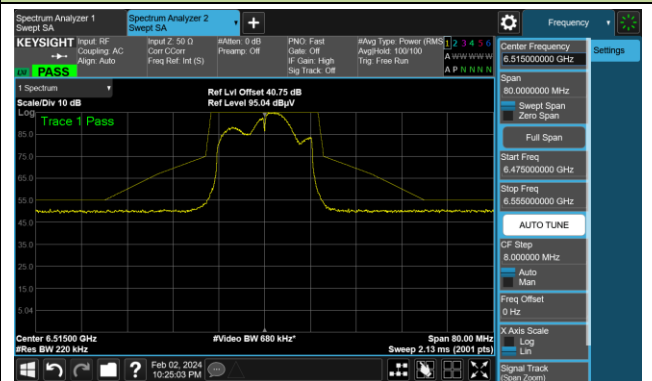

Channel 93 (6415MHz)

The Reference Level

The Mask Data

802.11a

Channel 97 (6435MHz)

The Reference Level

The Mask Data

Channel 105 (6475MHz)

The Reference Level

The Mask Data

Channel 113 (6515MHz)

The Reference Level

The Mask Data

802.11a

Channel 117 (6535MHz)

The Reference Level

The Mask Data

Channel 149 (6695MHz)

The Reference Level

The Mask Data

Channel 181 (6855MHz)

The Reference Level

The Mask Data

802.11a