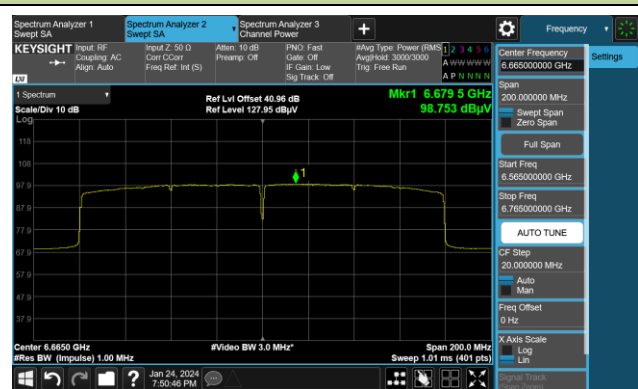

802.11ax-HE160 Power Spectral Density

Channel 15 (6025MHz)

Channel 47 (6185MHz)

Channel 79 (6345MHz)

Channel 111 (6505MHz)

Channel 143 (6665MHz)

Channel 175 (6825MHz)

A.5 In-Band Emission Measurement

Test Site	SIP-AC3	Test Engineer	Barry Wu
Test Date	2024-01-31~2024-02-02		

802.11a

Channel 1 (5955MHz)

The Reference Level

The Mask Data

Channel 49 (6195MHz)

The Reference Level

The Mask Data