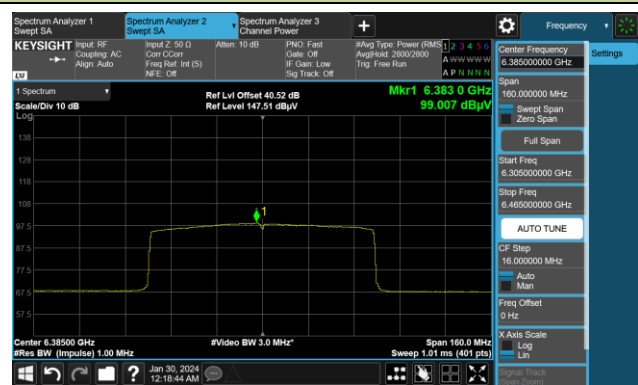

Channel 187 (6885MHz)

Channel 195 (6925MHz)

Channel 211 (7005MHz)

802.11ax-HE80 Power Spectral Density

Channel 7 (5985MHz)

Channel 55 (6225MHz)

Channel 87 (6385MHz)

Channel 103 (6465MHz)

Channel 119 (6545MHz)

Channel 135 (6625MHz)

802.11ax-HE80 Power Spectral Density

Channel 151 (6705MHz)

Channel 167 (6785MHz)

Channel 183 (6865MHz)

Channel 199 (6945MHz)

Channel 215 (7025MHz)