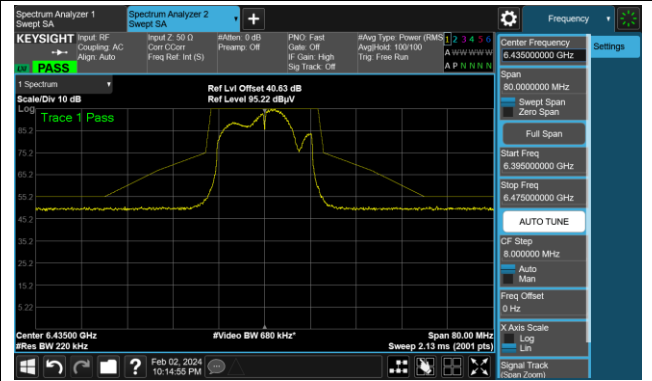

Test Site	SIP-AC3	Test Engineer	Barry Wu
Test Date	2024-01-31~2024-02-02		

802.11a

Channel 1 (5955MHz)

The Reference Level

The Mask Data

Channel 49 (6195MHz)

The Reference Level

The Mask Data

Channel 93 (6415MHz)

The Reference Level

The Mask Data

802.11a

Channel 97 (6435MHz)

The Reference Level

The Mask Data

Channel 105 (6475MHz)

The Reference Level

The Mask Data

Channel 113 (6515MHz)

The Reference Level

The Mask Data

802.11a

Channel 117 (6535MHz)

The Reference Level