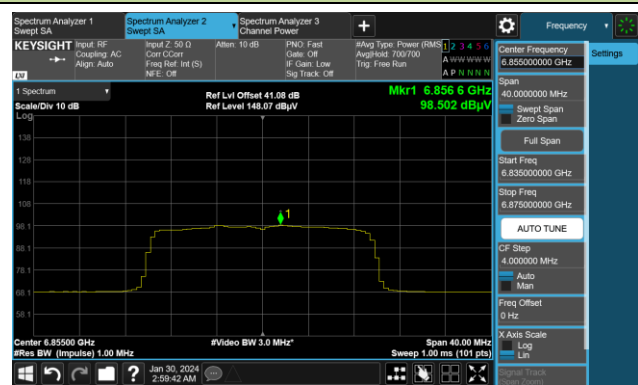

802.11a Power Spectral Density

Channel 117 (6535MHz)

Channel 149 (6695MHz)

Channel 181 (6855MHz)

Channel 185 (6875MHz)

Channel 189 (6895MHz)

Channel 209 (6995MHz)

802.11ax-HE20 Power Spectral Density

Channel 1 (5955MHz)

Channel 49 (6195MHz)

Channel 93 (6415MHz)

Channel 97 (6435MHz)

Channel 105 (6475MHz)

Channel 113 (6515MHz)

802.11ax-HE20 Power Spectral Density

Channel 117 (6535MHz)

Channel 149 (6695MHz)

Channel 181 (6855MHz)

Channel 185 (6875MHz)

Channel 189 (6895MHz)

Channel 209 (6995MHz)

802.11ax-HE40 Power Spectral Density

Channel 3 (5965MHz)

Channel 51 (6205MHz)