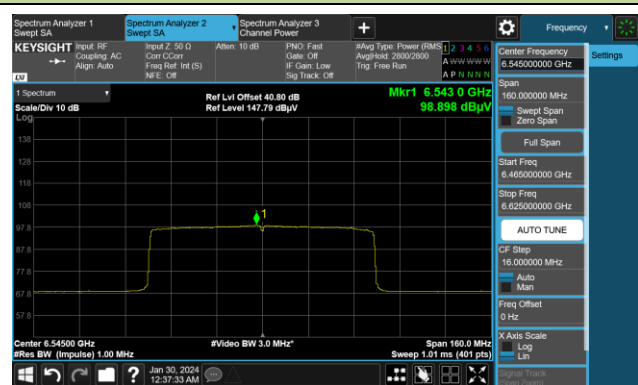

Channel 187 (6885MHz)

Channel 195 (6925MHz)

Channel 211 (7005MHz)

802.11ax-HE80 Power Spectral Density

Channel 7 (5985MHz)

Channel 55 (6225MHz)

Channel 87 (6385MHz)

Channel 103 (6465MHz)

Channel 119 (6545MHz)

Channel 135 (6625MHz)

802.11ax-HE80 Power Spectral Density

Channel 151 (6705MHz)

Channel 167 (6785MHz)

Channel 183 (6865MHz)

Channel 199 (6945MHz)

Channel 215 (7025MHz)