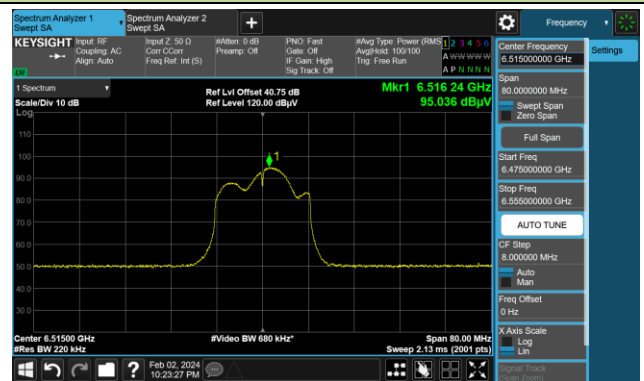

Channel 93 (6415MHz)

The Reference Level

The Mask Data

802.11a

Channel 97 (6435MHz)

The Reference Level

The Mask Data

Channel 105 (6475MHz)

The Reference Level

The Mask Data

Channel 113 (6515MHz)

The Reference Level

The Mask Data

802.11a

Channel 117 (6535MHz)

The Reference Level

The Mask Data

Channel 149 (6695MHz)

The Reference Level

The Mask Data

Channel 181 (6855MHz)

The Reference Level

The Mask Data

802.11a