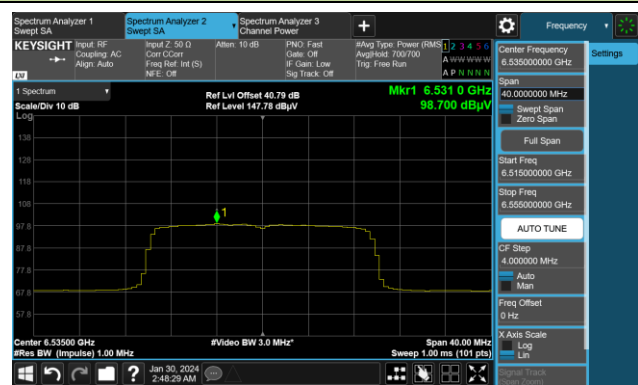

802.11a Power Spectral Density

Channel 117 (6535MHz)

Channel 149 (6695MHz)

Channel 181 (6855MHz)

Channel 185 (6875MHz)

Channel 189 (6895MHz)

Channel 209 (6995MHz)

802.11ax-HE20 Power Spectral Density

Channel 1 (5955MHz)

Channel 49 (6195MHz)

Channel 93 (6415MHz)

Channel 97 (6435MHz)

Channel 105 (6475MHz)

Channel 113 (6515MHz)

802.11ax-HE20 Power Spectral Density

Channel 117 (6535MHz)

Channel 149 (6695MHz)

Channel 181 (6855MHz)

Channel 185 (6875MHz)

Channel 189 (6895MHz)

Channel 209 (6995MHz)

802.11ax-HE40 Power Spectral Density

Channel 3 (5965MHz)

Channel 51 (6205MHz)