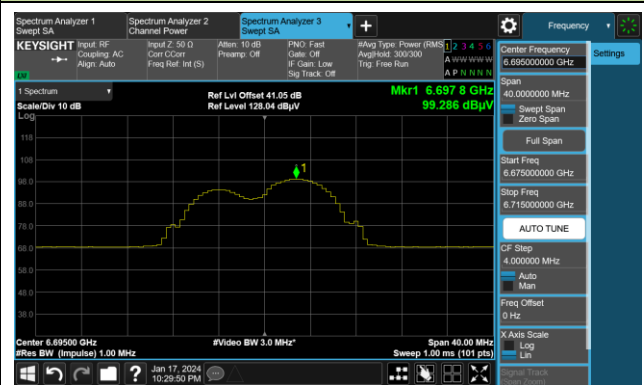

802.11a Power Spectral Density

Channel 117 (6535MHz)

Channel 149 (6695MHz)

Channel 181 (6855MHz)

Channel 185 (6875MHz)

Channel 189 (6895MHz)

Channel 209 (6995MHz)

802.11ax-HE20 Power Spectral Density

Channel 1 (5955MHz)

Channel 49 (6195MHz)

Channel 93 (6415MHz)

Channel 97 (6435MHz)

Channel 105 (6475MHz)

Channel 113 (6515MHz)

802.11ax-HE20 Power Spectral Density

Channel 117 (6535MHz)