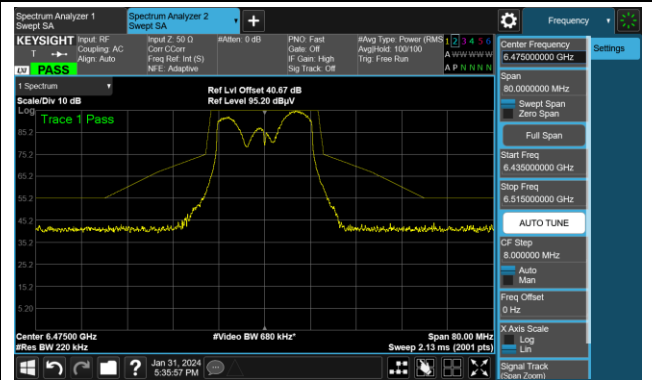

Test Site	SIP-AC3	Test Engineer	Barry Wu
Test Date	2024-01-31~2024-02-02		

802.11a

Channel 1 (5955MHz)

The Reference Level

The Mask Data

Channel 49 (6195MHz)

The Reference Level

The Mask Data

Channel 93 (6415MHz)

The Reference Level

The Mask Data

802.11a

Channel 97 (6435MHz)

The Reference Level

The Mask Data

Channel 105 (6475MHz)

The Reference Level

The Mask Data

Channel 113 (6515MHz)

The Reference Level

The Mask Data

802.11a

Channel 117 (6535MHz)

The Reference Level