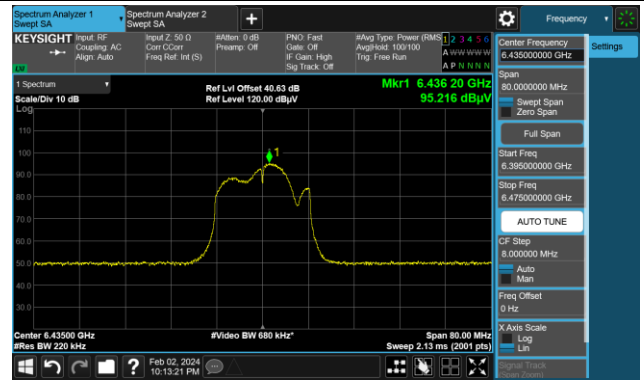

Test Site	SIP-AC3	Test Engineer	Barry Wu
Test Date	2024-01-31~2024-02-02		

802.11a

Channel 1 (5955MHz)

The Reference Level

The Mask Data

Channel 49 (6195MHz)

The Reference Level

The Mask Data

Channel 93 (6415MHz)

The Reference Level

The Mask Data

802.11a

Channel 97 (6435MHz)

The Reference Level

The Mask Data

Channel 105 (6475MHz)

The Reference Level

The Mask Data

Channel 113 (6515MHz)

The Reference Level

The Mask Data

802.11a

Channel 117 (6535MHz)

The Reference Level