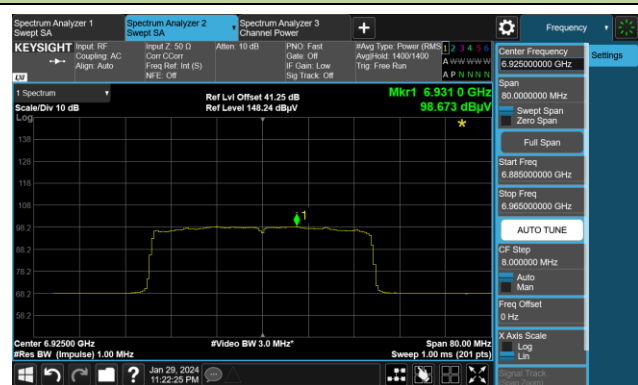

Channel 91 (6405MHz)

Channel 99 (6445MHz)

Channel 107 (6485MHz)

Channel 115 (6525MHz)

802.11ax-HE40 Power Spectral Density

Channel 123 (6565MHz)

Channel 147 (6685MHz)

Channel 179 (6845MHz)

Channel 187 (6885MHz)

Channel 195 (6925MHz)

Channel 211 (7005MHz)

802.11ax-HE80 Power Spectral Density

Channel 7 (5985MHz)

Channel 55 (6225MHz)

Channel 87 (6385MHz)

Channel 103 (6465MHz)