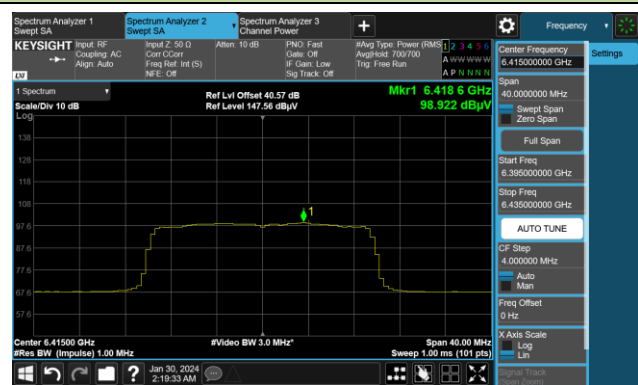

802.11a Power Spectral Density

Channel 117 (6535MHz)

Channel 149 (6695MHz)

Channel 181 (6855MHz)

Channel 185 (6875MHz)

Channel 189 (6895MHz)

Channel 209 (6995MHz)

802.11ax-HE20 Power Spectral Density

Channel 1 (5955MHz)

Channel 49 (6195MHz)

Channel 93 (6415MHz)

Channel 97 (6435MHz)

Channel 105 (6475MHz)

Channel 113 (6515MHz)

802.11ax-HE20 Power Spectral Density

Channel 117 (6535MHz)