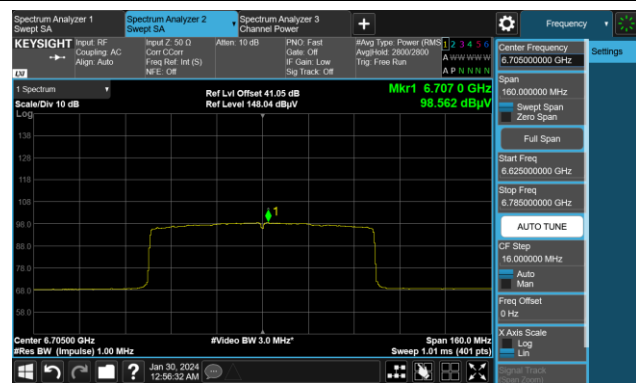

Channel 119 (6545MHz)

Channel 135 (6625MHz)

802.11ax-HE80 Power Spectral Density

Channel 151 (6705MHz)

Channel 167 (6785MHz)

Channel 183 (6865MHz)

Channel 199 (6945MHz)

Channel 215 (7025MHz)

802.11ax-HE160 Power Spectral Density

Channel 15 (6025MHz)

Channel 47 (6185MHz)

Channel 79 (6345MHz)

Channel 111 (6505MHz)

Channel 143 (6665MHz)

Channel 175 (6825MHz)

A.5 In-Band Emission Measurement

Test Site	SIP-AC3	Test Engineer	Barry Wu
Test Date	2024-01-31~2024-02-02		

802.11a

Channel 1 (5955MHz)

The Reference Level

The Mask Data

Channel 49 (6195MHz)

The Reference Level

The Mask Data