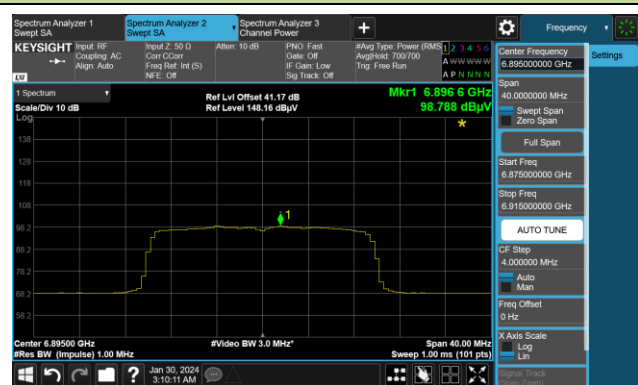

Channel 149 (6695MHz)

Channel 181 (6855MHz)

Channel 185 (6875MHz)

Channel 189 (6895MHz)

Channel 209 (6995MHz)

802.11ax-HE40 Power Spectral Density

Channel 3 (5965MHz)

Channel 51 (6205MHz)

Channel 91 (6405MHz)

Channel 99 (6445MHz)

Channel 107 (6485MHz)

Channel 115 (6525MHz)

802.11ax-HE40 Power Spectral Density

Channel 123 (6565MHz)

Channel 147 (6685MHz)

Channel 179 (6845MHz)