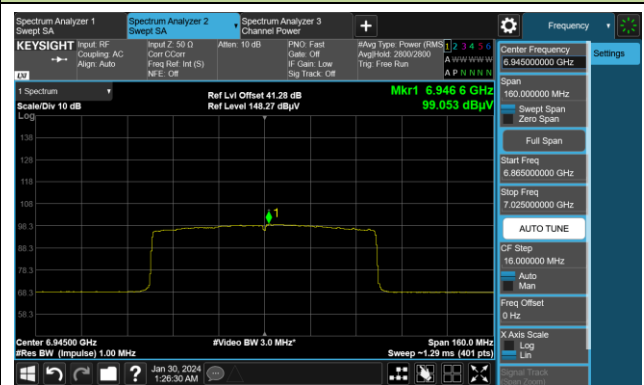

Channel 119 (6545MHz)

Channel 135 (6625MHz)

802.11ax-HE80 Power Spectral Density

Channel 151 (6705MHz)

Channel 167 (6785MHz)

Channel 183 (6865MHz)

Channel 199 (6945MHz)

Channel 215 (7025MHz)

802.11ax-HE160 Power Spectral Density

Channel 15 (6025MHz)

Channel 47 (6185MHz)

Channel 79 (6345MHz)

Channel 111 (6505MHz)

Channel 143 (6665MHz)

Channel 175 (6825MHz)

A.5 In-Band Emission Measurement

Test Site	SIP-AC3	Test Engineer	Barry Wu
Test Date	2024-01-31~2024-02-02		

802.11a

Channel 1 (5955MHz)

The Reference Level

The Mask Data

Channel 49 (6195MHz)

The Reference Level

The Mask Data