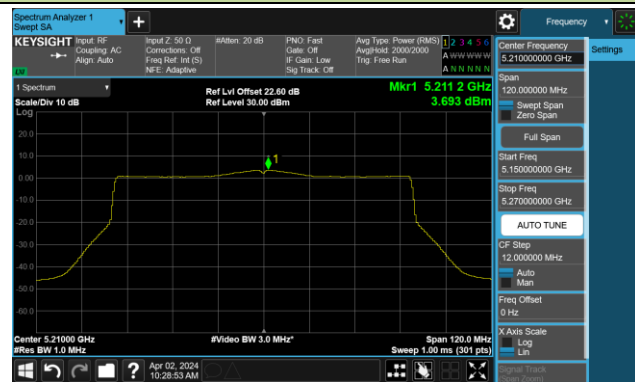

Channel 110 (5550MHz)

Channel 134 (5670MHz)

Channel 142 (5710MHz)

802.11ax-HE80 Power Spectral Density- Ant 1

Channel 42 (5210MHz)

Channel 58 (5290MHz)

Channel 106 (5530MHz)

Channel 122 (5610MHz)

Channel 138 (5690MHz)

Channel 155 (5775MHz)

802.11ax-HE160 Power Spectral Density- Ant 1

Channel 50 (5250MHz)

Channel 114 (5570MHz)

802.11be-EHT20 Power Spectral Density- Ant 1

Channel 36 (5180MHz)

Channel 44 (5220MHz)