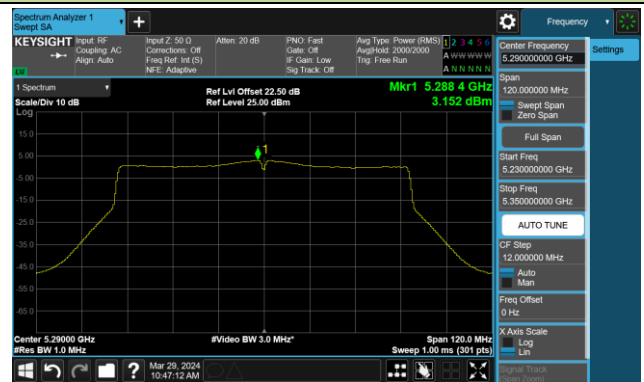

Channel 159 (5795MHz)

802.11ac-VHT80 Power Spectral Density- Ant 1

Channel 42 (5210MHz)

Channel 58 (5290MHz)

Channel 106 (5530MHz)

Channel 122 (5610MHz)

Channel 138 (5690MHz)

Channel 155 (5775MHz)

802.11ac-VHT160 Power Spectral Density- Ant 1

Channel 50 (5250MHz)

Channel 114 (5570MHz)

802.11ax-HE20 Power Spectral Density- Ant 1

Channel 36 (5180MHz)

Channel 44 (5220MHz)

Channel 48 (5240MHz)

Channel 52 (5260MHz)