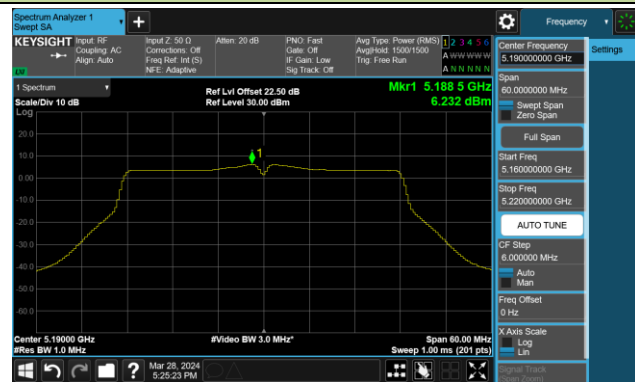

Channel 140 (5700MHz)

Channel 144(5720MHz)

Channel 149 (5745MHz)

Channel 157 (5785MHz)

Channel 165 (5825MHz)

802.11ac-VHT40 Power Spectral Density- Ant 1

Channel 38 (5190MHz)

Channel 46 (5230MHz)

Channel 54 (5270MHz)

Channel 62 (5310MHz)

Channel 102 (5510MHz)

Channel 110 (5550MHz)

Channel 134 (5670MHz)

Channel 142(5710MHz)

802.11ac-VHT40 Power Spectral Density- Ant 1

Channel 151 (5755MHz)