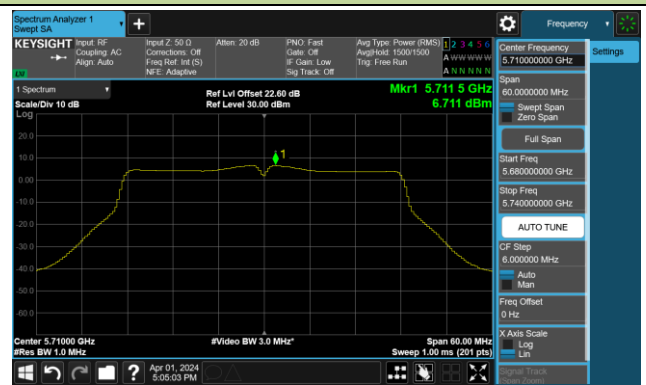

Channel 54 (5270MHz)

Channel 62 (5310MHz)

Channel 102 (5510MHz)

Channel 110 (5550MHz)

Channel 134 (5670MHz)

Channel 142(5710MHz)

802.11ac-VHT40 Power Spectral Density- Ant 1

Channel 151 (5755MHz)

Channel 159 (5795MHz)

802.11ac-VHT80 Power Spectral Density- Ant 1

Channel 42 (5210MHz)

Channel 58 (5290MHz)

Channel 106 (5530MHz)

Channel 122 (5610MHz)

Channel 138 (5690MHz)

Channel 155 (5775MHz)