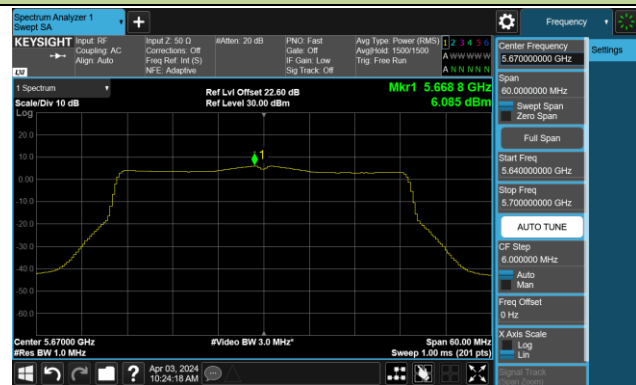

Channel 144(5720MHz)

Channel 149 (5745MHz)

Channel 157 (5785MHz)

Channel 165 (5825MHz)

802.11be-EHT40 Power Spectral Density- Ant 1

Channel 38 (5190MHz)

Channel 46 (5230MHz)

Channel 54 (5270MHz)

Channel 62 (5310MHz)

Channel 102 (5510MHz)

Channel 110 (5550MHz)

Channel 134 (5670MHz)

Channel 142(5710MHz)