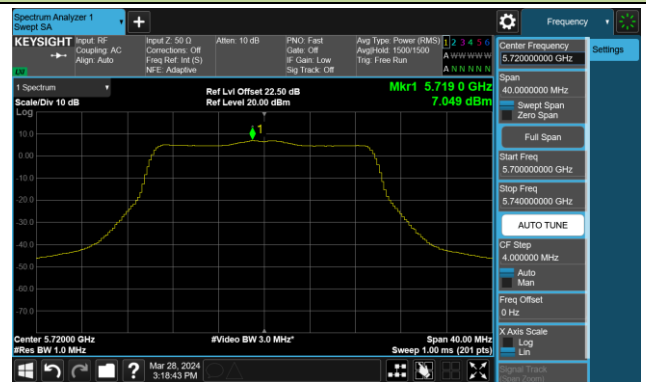

802.11ac-VHT160 Power Spectral Density- Ant 1

Channel 50 (5250MHz)

Channel 114 (5570MHz)

802.11ax-HE20 Power Spectral Density- Ant 1

Channel 36 (5180MHz)

Channel 44 (5220MHz)

Channel 48 (5240MHz)

Channel 52 (5260MHz)

Channel 60 (5300MHz)

Channel 64 (5320MHz)

Channel 100 (5500MHz)

Channel 116 (5580MHz)

802.11ax-HE20 Power Spectral Density- Ant 1

Channel 140 (5700MHz)

Channel 144(5720MHz)

Channel 149 (5745MHz)

Channel 157 (5785MHz)

Channel 165 (5825MHz)

802.11ax-HE40 Power Spectral Density- Ant 1

Channel 38 (5190MHz)

Channel 46 (5230MHz)

Channel 54 (5270MHz)

Channel 62 (5310MHz)

Channel 102 (5510MHz)