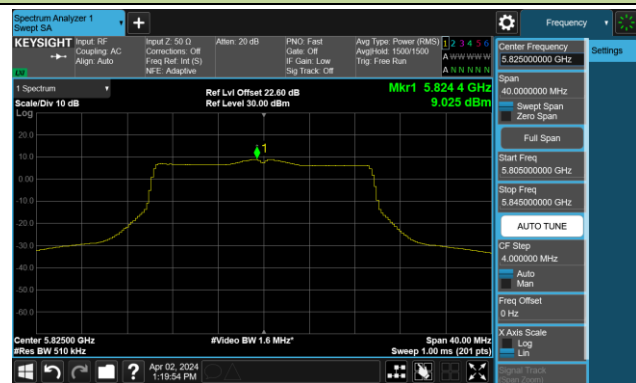

Channel 144(5720MHz)

Channel 149 (5745MHz)

Channel 157 (5785MHz)

Channel 165 (5825MHz)

802.11be-EHT40 Power Spectral Density- Ant 1

Channel 38 (5190MHz)

Channel 46 (5230MHz)

Channel 54 (5270MHz)

Channel 62 (5310MHz)

Channel 102 (5510MHz)

Channel 110 (5550MHz)

Channel 134 (5670MHz)

Channel 142(5710MHz)