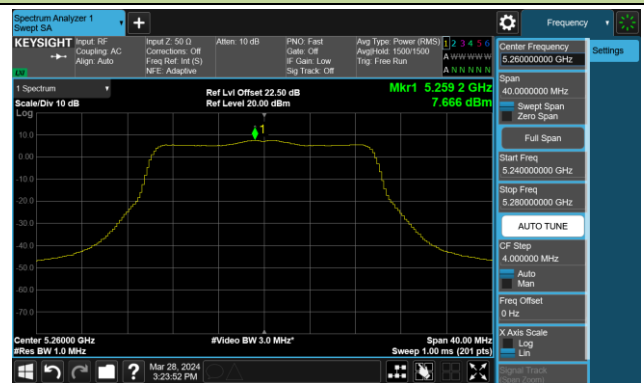

Channel 52 (5260MHz)