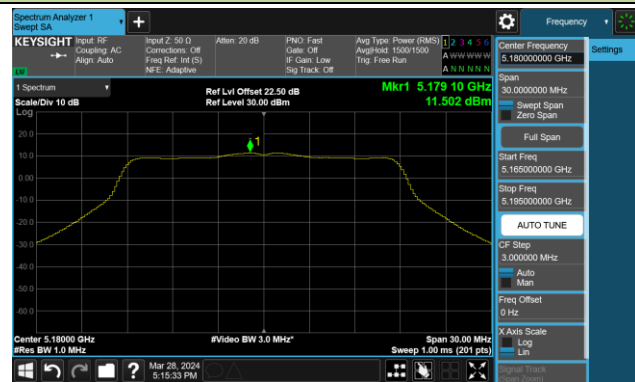

802.11a Power Spectral Density- Ant 1

Channel 140 (5700MHz)

Channel 144(5720MHz)

Channel 149 (5745MHz)

Channel 157 (5785MHz)

Channel 165 (5825MHz)

802.11ac-VHT20 Power Spectral Density- Ant 1

Channel 36 (5180MHz)

Channel 44 (5220MHz)

Channel 48 (5240MHz)

Channel 52 (5260MHz)

Channel 60 (5300MHz)

Channel 64 (5320MHz)

Channel 100 (5500MHz)

Channel 116 (5580MHz)

802.11ac-VHT20 Power Spectral Density- Ant 1