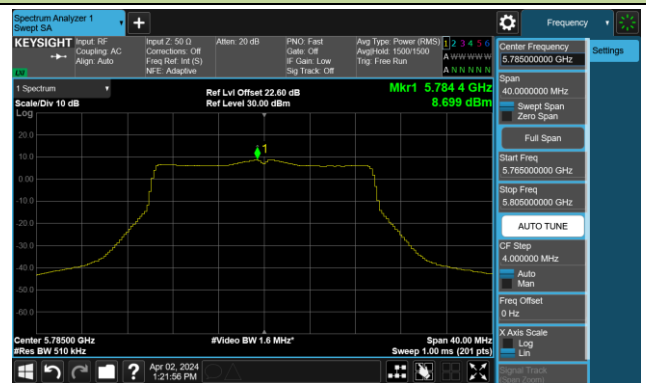

Channel 157 (5785MHz)