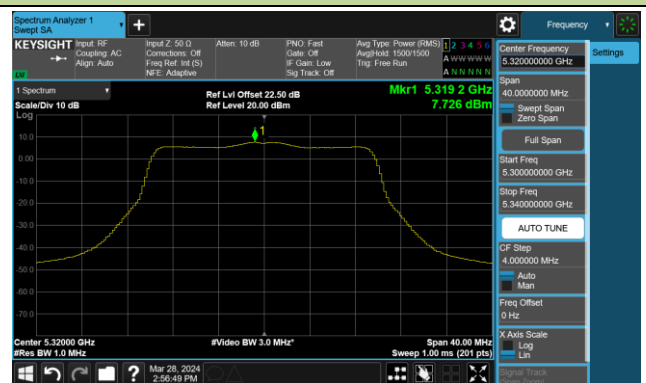

Channel 159 (5795MHz)

802.11ac-VHT80 Power Spectral Density- Ant 1

Channel 42 (5210MHz)

Channel 58 (5290MHz)

Channel 106 (5530MHz)

Channel 122 (5610MHz)

Channel 138 (5690MHz)

Channel 155 (5775MHz)

802.11ac-VHT160 Power Spectral Density- Ant 1

Channel 50 (5250MHz)

Channel 114 (5570MHz)

802.11ax-HE20 Power Spectral Density- Ant 1

Channel 36 (5180MHz)

Channel 44 (5220MHz)

Channel 48 (5240MHz)

Channel 52 (5260MHz)

Channel 60 (5300MHz)

Channel 64 (5320MHz)

Channel 100 (5500MHz)

Channel 116 (5580MHz)

802.11ax-HE20 Power Spectral Density- Ant 1

Channel 140 (5700MHz)

Channel 144(5720MHz)

Channel 149 (5745MHz)