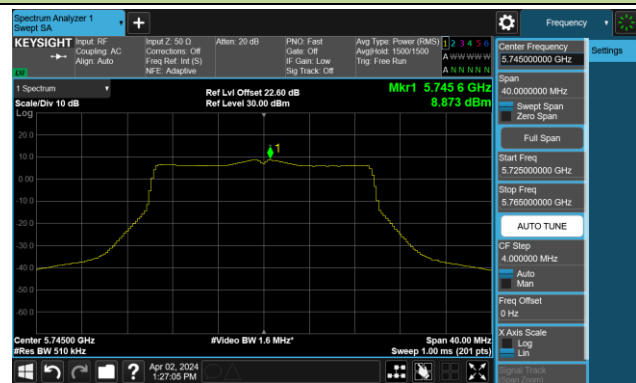

Channel 149 (5745MHz)