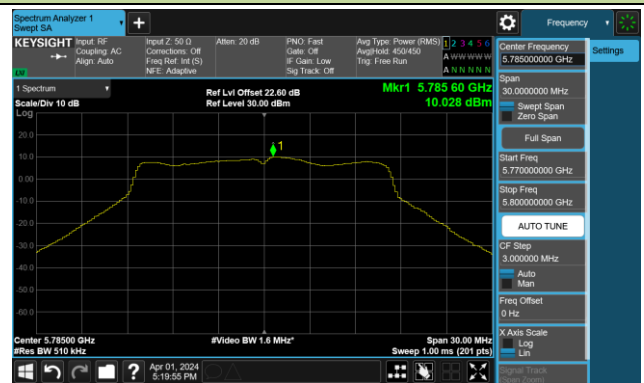

802.11a Power Spectral Density- Ant 1

Channel 140 (5700MHz)

Channel 144(5720MHz)

Channel 149 (5745MHz)

Channel 157 (5785MHz)

Channel 165 (5825MHz)

802.11ac-VHT20 Power Spectral Density- Ant 1

Channel 36 (5180MHz)

Channel 44 (5220MHz)

Channel 48 (5240MHz)

Channel 52 (5260MHz)

Channel 60 (5300MHz)

Channel 64 (5320MHz)

Channel 100 (5500MHz)

Channel 116 (5580MHz)

802.11ac-VHT20 Power Spectral Density- Ant 1