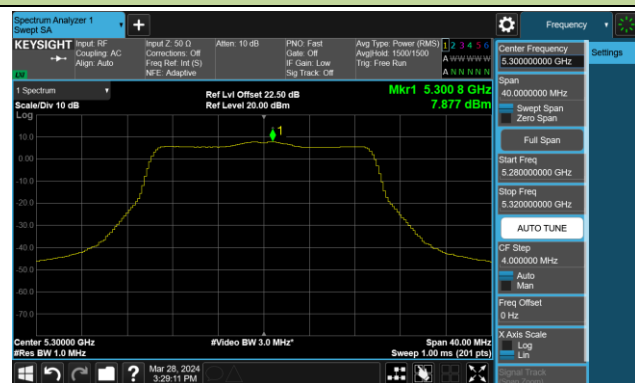

Channel 60 (5300MHz)