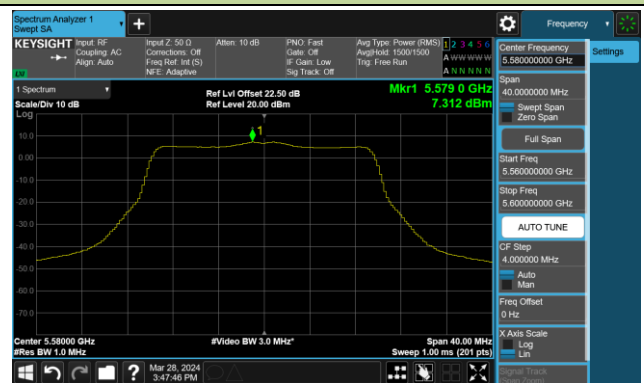

Channel 138 (5690MHz)

Channel 155 (5775MHz)

802.11ax-HE160 Power Spectral Density- Ant 1

Channel 50 (5250MHz)

Channel 114 (5570MHz)

802.11be-EHT20 Power Spectral Density- Ant 1

Channel 36 (5180MHz)

Channel 44 (5220MHz)

Channel 48 (5240MHz)

Channel 52 (5260MHz)

Channel 60 (5300MHz)

Channel 64 (5320MHz)

Channel 100 (5500MHz)

Channel 116 (5580MHz)

802.11be-EHT20 Power Spectral Density- Ant 1

Channel 140 (5700MHz)