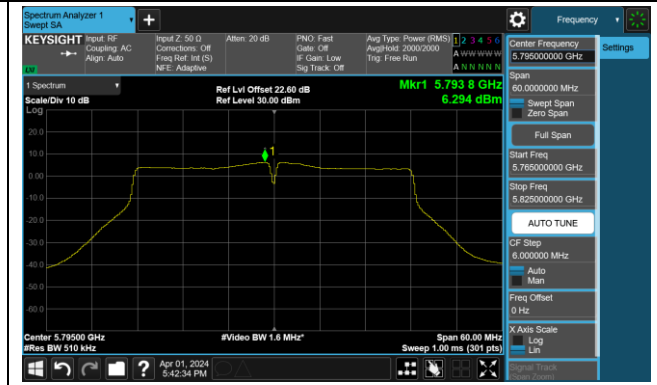

Channel 54 (5270MHz)

Channel 62 (5310MHz)

Channel 102 (5510MHz)

Channel 110 (5550MHz)

Channel 134 (5670MHz)

Channel 142(5710MHz)

802.11ac-VHT40 Power Spectral Density- Ant 1

Channel 151 (5755MHz)

Channel 159 (5795MHz)

802.11ac-VHT80 Power Spectral Density- Ant 1

Channel 42 (5210MHz)

Channel 58 (5290MHz)

Channel 106 (5530MHz)

Channel 122 (5610MHz)

Channel 138 (5690MHz)

Channel 155 (5775MHz)