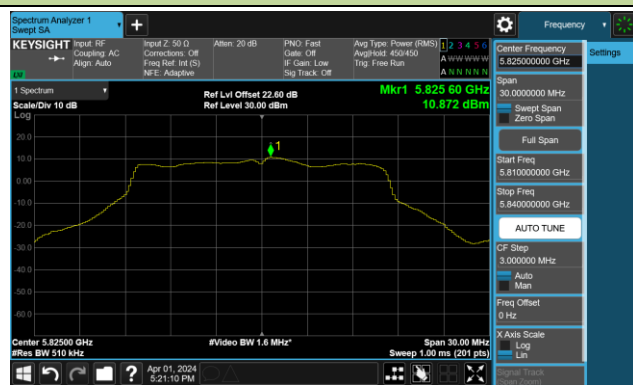

802.11a Power Spectral Density- Ant 1

Channel 140 (5700MHz)

Channel 144(5720MHz)

Channel 149 (5745MHz)

Channel 157 (5785MHz)

Channel 165 (5825MHz)

802.11ac-VHT20 Power Spectral Density- Ant 1

Channel 36 (5180MHz)

Channel 44 (5220MHz)

Channel 48 (5240MHz)

Channel 52 (5260MHz)

Channel 60 (5300MHz)

Channel 64 (5320MHz)

Channel 100 (5500MHz)

Channel 116 (5580MHz)

802.11ac-VHT20 Power Spectral Density- Ant 1