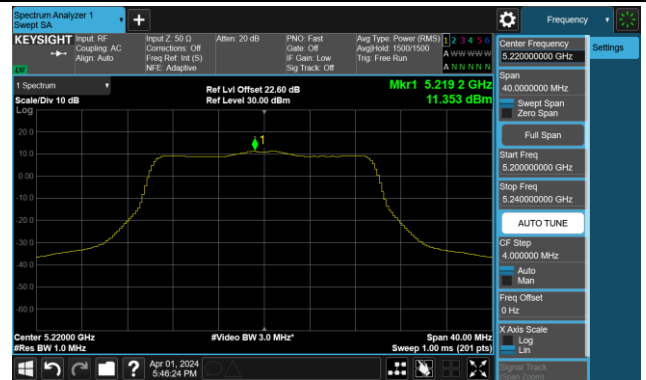

802.11ac-VHT160 Power Spectral Density- Ant 1

Channel 50 (5250MHz)

Channel 114 (5570MHz)

802.11ax-HE20 Power Spectral Density- Ant 1

Channel 36 (5180MHz)

Channel 44 (5220MHz)

Channel 48 (5240MHz)

Channel 52 (5260MHz)

Channel 60 (5300MHz)

Channel 64 (5320MHz)

Channel 100 (5500MHz)

Channel 116 (5580MHz)

802.11ax-HE20 Power Spectral Density- Ant 1

Channel 140 (5700MHz)

Channel 144(5720MHz)

Channel 149 (5745MHz)