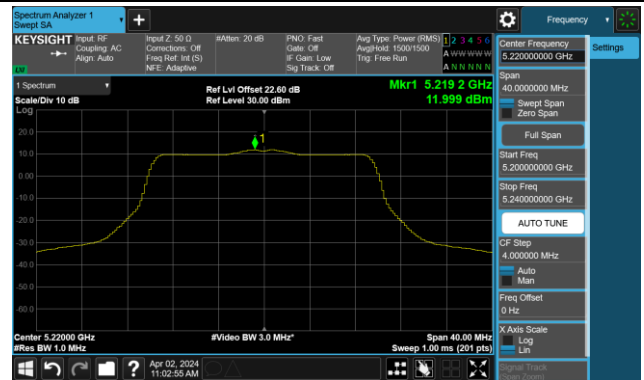

Channel 110 (5550MHz)

Channel 134 (5670MHz)

Channel 142 (5710MHz)

802.11ax-HE80 Power Spectral Density- Ant 1

Channel 42 (5210MHz)

Channel 58 (5290MHz)

Channel 106 (5530MHz)

Channel 122 (5610MHz)

Channel 138 (5690MHz)

Channel 155 (5775MHz)

802.11ax-HE160 Power Spectral Density- Ant 1

Channel 50 (5250MHz)

Channel 114 (5570MHz)

802.11be-EHT20 Power Spectral Density- Ant 1

Channel 36 (5180MHz)

Channel 44 (5220MHz)