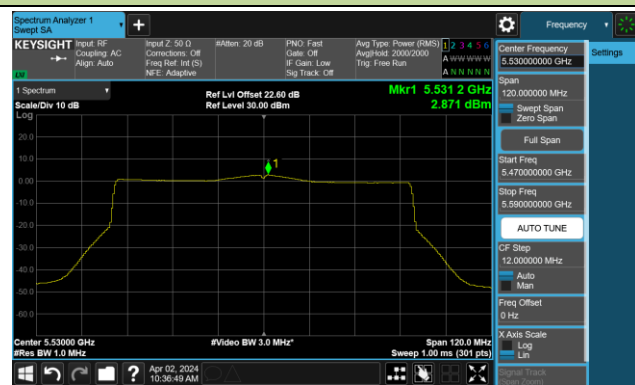

Channel 110 (5550MHz)

Channel 134 (5670MHz)

Channel 142 (5710MHz)

802.11ax-HE80 Power Spectral Density- Ant 1

Channel 42 (5210MHz)

Channel 58 (5290MHz)

Channel 106 (5530MHz)

Channel 122 (5610MHz)

Channel 138 (5690MHz)

Channel 155 (5775MHz)

802.11ax-HE160 Power Spectral Density- Ant 1

Channel 50 (5250MHz)

Channel 114 (5570MHz)

802.11be-EHT20 Power Spectral Density- Ant 1

Channel 36 (5180MHz)

Channel 44 (5220MHz)