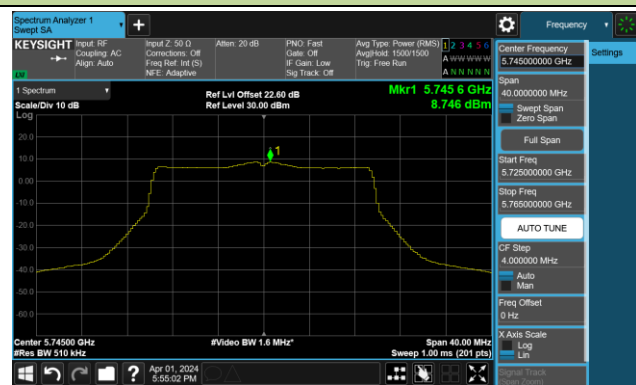

802.11ac-VHT160 Power Spectral Density- Ant 1

Channel 50 (5250MHz)

Channel 114 (5570MHz)

802.11ax-HE20 Power Spectral Density- Ant 1

Channel 36 (5180MHz)

Channel 44 (5220MHz)

Channel 48 (5240MHz)

Channel 52 (5260MHz)

Channel 60 (5300MHz)

Channel 64 (5320MHz)

Channel 100 (5500MHz)

Channel 116 (5580MHz)

802.11ax-HE20 Power Spectral Density- Ant 1

Channel 140 (5700MHz)

Channel 144(5720MHz)

Channel 149 (5745MHz)

Channel 157 (5785MHz)

Channel 165 (5825MHz)

802.11ax-HE40 Power Spectral Density- Ant 1

Channel 38 (5190MHz)

Channel 46 (5230MHz)

Channel 54 (5270MHz)

Channel 62 (5310MHz)

Channel 102 (5510MHz)