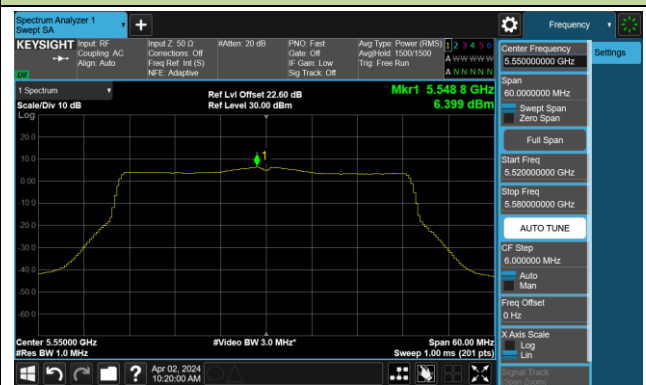

Channel 157 (5785MHz)

Channel 165 (5825MHz)

802.11ax-HE40 Power Spectral Density- Ant 1

Channel 38 (5190MHz)

Channel 46 (5230MHz)

Channel 54 (5270MHz)

Channel 62 (5310MHz)

Channel 102 (5510MHz)

Channel 110 (5550MHz)

Channel 134 (5670MHz)

Channel 142 (5710MHz)

802.11ax-HE80 Power Spectral Density- Ant 1

Channel 42 (5210MHz)

Channel 58 (5290MHz)

Channel 106 (5530MHz)

Channel 122 (5610MHz)