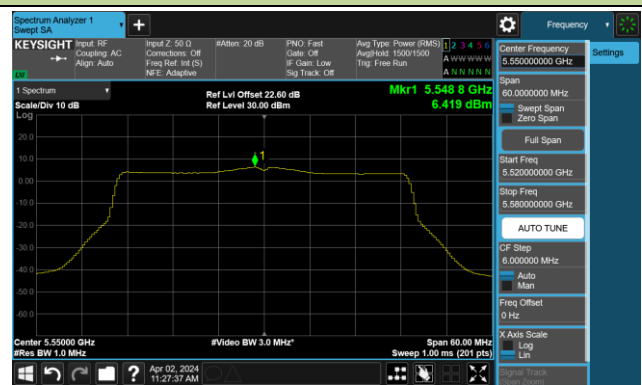

Channel 144(5720MHz)

Channel 149 (5745MHz)

Channel 157 (5785MHz)

Channel 165 (5825MHz)

802.11be-EHT40 Power Spectral Density- Ant 1

Channel 38 (5190MHz)

Channel 46 (5230MHz)

Channel 54 (5270MHz)

Channel 62 (5310MHz)

Channel 102 (5510MHz)

Channel 110 (5550MHz)

Channel 134 (5670MHz)

Channel 142(5710MHz)