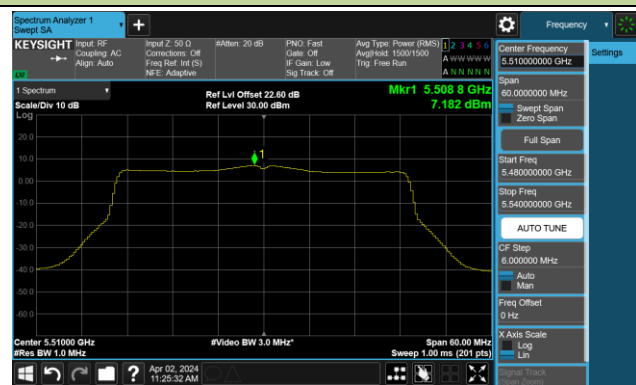

Channel 48 (5240MHz)

Channel 52 (5260MHz)

Channel 60 (5300MHz)

Channel 64 (5320MHz)

Channel 100 (5500MHz)

Channel 116 (5580MHz)

802.11be-EHT20 Power Spectral Density- Ant 1

Channel 140 (5700MHz)

Channel 144(5720MHz)

Channel 149 (5745MHz)

Channel 157 (5785MHz)

Channel 165 (5825MHz)

802.11be-EHT40 Power Spectral Density- Ant 1

Channel 38 (5190MHz)

Channel 46 (5230MHz)

Channel 54 (5270MHz)

Channel 62 (5310MHz)

Channel 102 (5510MHz)

Channel 110 (5550MHz)

Channel 134 (5670MHz)

Channel 142(5710MHz)