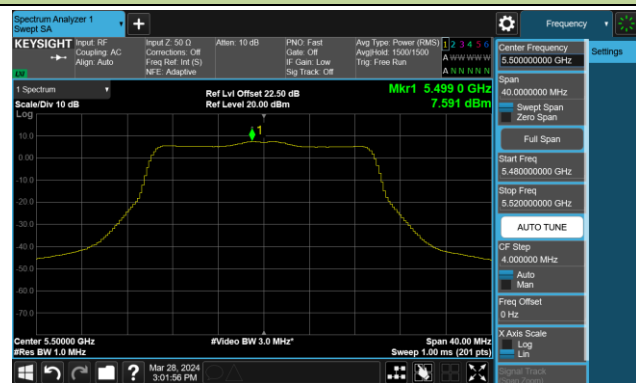

802.11ac-VHT160 Power Spectral Density- Ant 1

Channel 50 (5250MHz)

Channel 114 (5570MHz)

802.11ax-HE20 Power Spectral Density- Ant 1

Channel 36 (5180MHz)

Channel 44 (5220MHz)

Channel 48 (5240MHz)

Channel 52 (5260MHz)

Channel 60 (5300MHz)

Channel 64 (5320MHz)

Channel 100 (5500MHz)

Channel 116 (5580MHz)

802.11ax-HE20 Power Spectral Density- Ant 1

Channel 140 (5700MHz)

Channel 144(5720MHz)

Channel 149 (5745MHz)