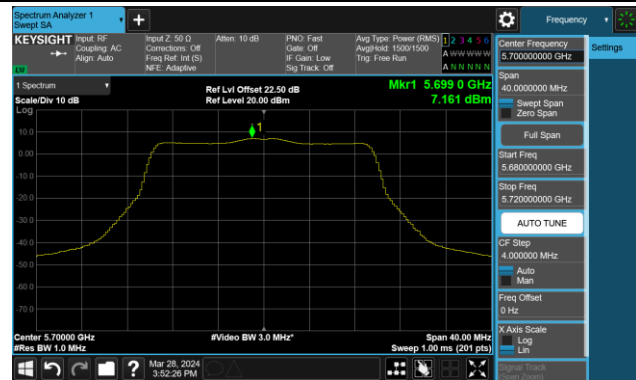

Channel 48 (5240MHz)

Channel 52 (5260MHz)

Channel 60 (5300MHz)

Channel 64 (5320MHz)

Channel 100 (5500MHz)

Channel 116 (5580MHz)

802.11be-EHT20 Power Spectral Density- Ant 1

Channel 140 (5700MHz)