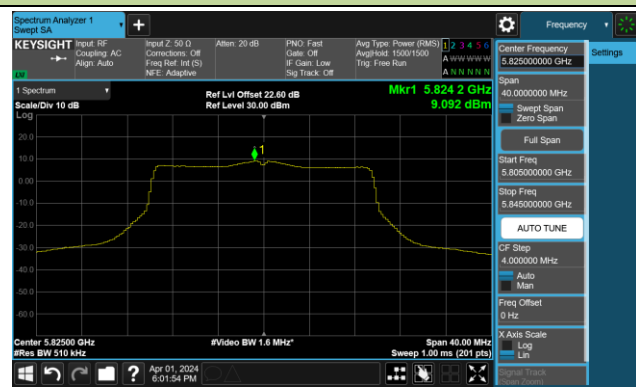

802.11ac-VHT160 Power Spectral Density- Ant 1

Channel 50 (5250MHz)

Channel 114 (5570MHz)

802.11ax-HE20 Power Spectral Density- Ant 1

Channel 36 (5180MHz)

Channel 44 (5220MHz)

Channel 48 (5240MHz)

Channel 52 (5260MHz)

Channel 60 (5300MHz)

Channel 64 (5320MHz)

Channel 100 (5500MHz)

Channel 116 (5580MHz)

802.11ax-HE20 Power Spectral Density- Ant 1

Channel 140 (5700MHz)

Channel 144(5720MHz)

Channel 149 (5745MHz)

Channel 157 (5785MHz)

Channel 165 (5825MHz)

802.11ax-HE40 Power Spectral Density- Ant 1

Channel 38 (5190MHz)

Channel 46 (5230MHz)

Channel 54 (5270MHz)

Channel 62 (5310MHz)

Channel 102 (5510MHz)