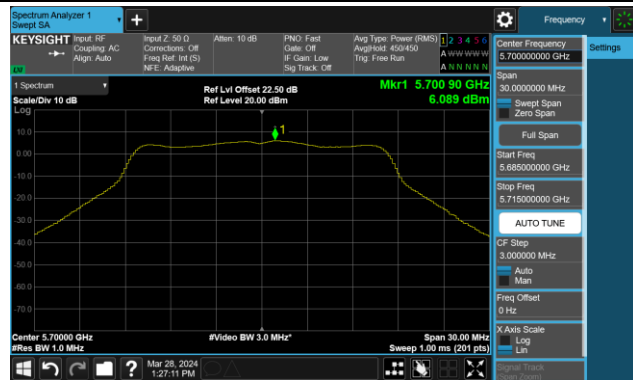

802.11a Power Spectral Density- Ant 1

Channel 140 (5700MHz)

Channel 144(5720MHz)

Channel 149 (5745MHz)

Channel 157 (5785MHz)

Channel 165 (5825MHz)

802.11ac-VHT20 Power Spectral Density- Ant 1

Channel 36 (5180MHz)

Channel 44 (5220MHz)

Channel 48 (5240MHz)

Channel 52 (5260MHz)

Channel 60 (5300MHz)

Channel 64 (5320MHz)

Channel 100 (5500MHz)

Channel 116 (5580MHz)

802.11ac-VHT20 Power Spectral Density- Ant 1