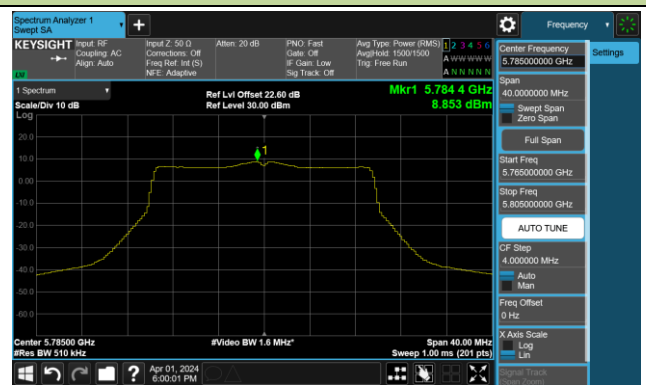

Channel 60 (5300MHz)

Channel 64 (5320MHz)

Channel 100 (5500MHz)

Channel 116 (5580MHz)

802.11ax-HE20 Power Spectral Density- Ant 1

Channel 140 (5700MHz)

Channel 144(5720MHz)

Channel 149 (5745MHz)

Channel 157 (5785MHz)

Channel 165 (5825MHz)

802.11ax-HE40 Power Spectral Density- Ant 1

Channel 38 (5190MHz)

Channel 46 (5230MHz)

Channel 54 (5270MHz)

Channel 62 (5310MHz)

Channel 102 (5510MHz)