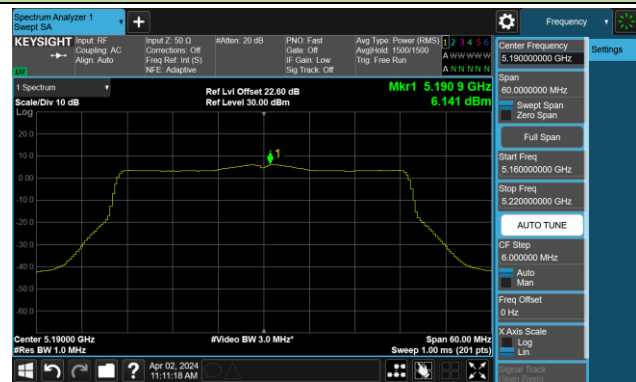

Channel 144(5720MHz)

Channel 149 (5745MHz)

Channel 157 (5785MHz)

Channel 165 (5825MHz)

802.11be-EHT40 Power Spectral Density- Ant 1

Channel 38 (5190MHz)

Channel 46 (5230MHz)

Channel 54 (5270MHz)

Channel 62 (5310MHz)

Channel 102 (5510MHz)

Channel 110 (5550MHz)

Channel 134 (5670MHz)

Channel 142(5710MHz)