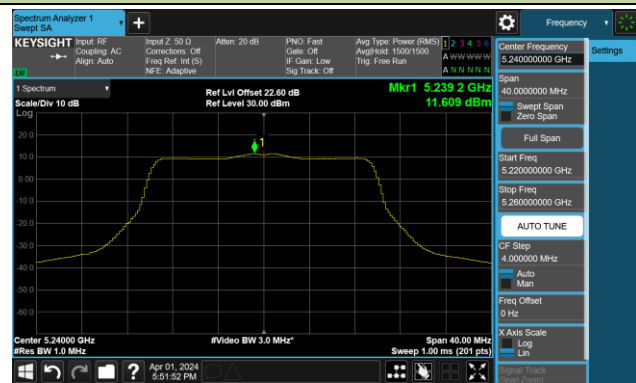

802.11ac-VHT160 Power Spectral Density- Ant 1

Channel 50 (5250MHz)

Channel 114 (5570MHz)

802.11ax-HE20 Power Spectral Density- Ant 1

Channel 36 (5180MHz)

Channel 44 (5220MHz)

Channel 48 (5240MHz)

Channel 52 (5260MHz)

Channel 60 (5300MHz)

Channel 64 (5320MHz)

Channel 100 (5500MHz)

Channel 116 (5580MHz)

802.11ax-HE20 Power Spectral Density- Ant 1

Channel 140 (5700MHz)

Channel 144(5720MHz)

Channel 149 (5745MHz)