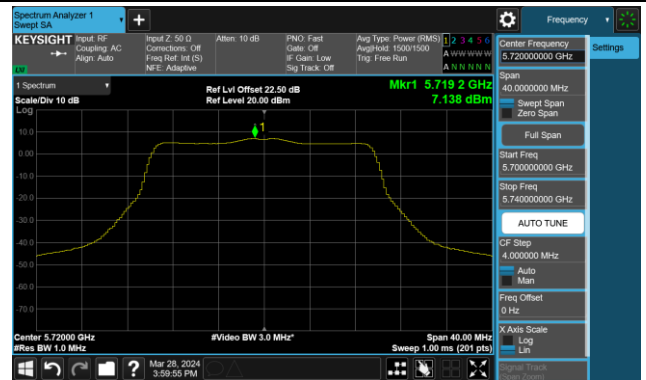

Channel 138 (5690MHz)

Channel 155 (5775MHz)

802.11ax-HE160 Power Spectral Density- Ant 1

Channel 50 (5250MHz)

Channel 114 (5570MHz)

802.11be-EHT20 Power Spectral Density- Ant 1

Channel 36 (5180MHz)

Channel 44 (5220MHz)

Channel 48 (5240MHz)

Channel 52 (5260MHz)

Channel 60 (5300MHz)

Channel 64 (5320MHz)

Channel 100 (5500MHz)

Channel 116 (5580MHz)

802.11be-EHT20 Power Spectral Density- Ant 1

Channel 140 (5700MHz)

Channel 144(5720MHz)

Channel 149 (5745MHz)

Channel 157 (5785MHz)

Channel 165 (5825MHz)

802.11be-EHT40 Power Spectral Density- Ant 1

Channel 38 (5190MHz)

Channel 46 (5230MHz)

Channel 54 (5270MHz)