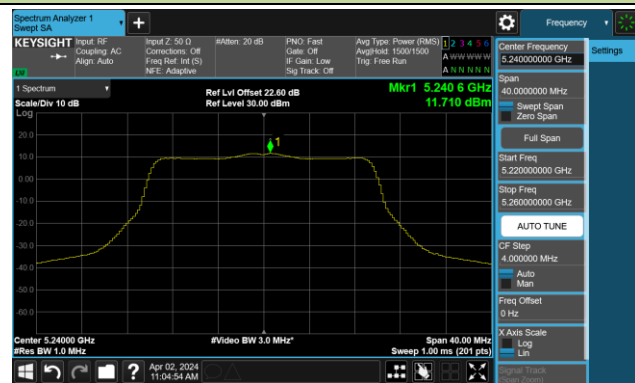

Channel 48 (5240MHz)