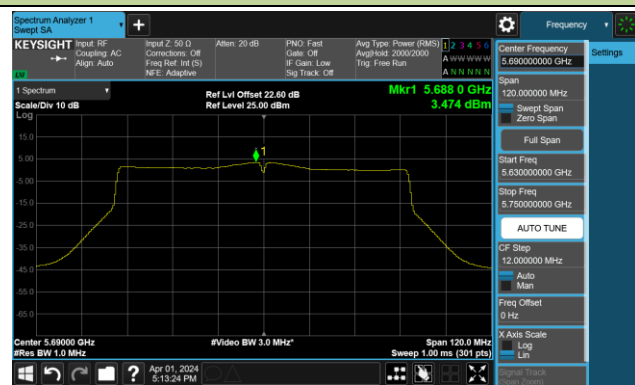

Channel 159 (5795MHz)

802.11ac-VHT80 Power Spectral Density- Ant 1

Channel 42 (5210MHz)

Channel 58 (5290MHz)

Channel 106 (5530MHz)

Channel 122 (5610MHz)

Channel 138 (5690MHz)

Channel 155 (5775MHz)

802.11ac-VHT160 Power Spectral Density- Ant 1

Channel 50 (5250MHz)

Channel 114 (5570MHz)

802.11ax-HE20 Power Spectral Density- Ant 1

Channel 36 (5180MHz)

Channel 44 (5220MHz)

Channel 48 (5240MHz)

Channel 52 (5260MHz)