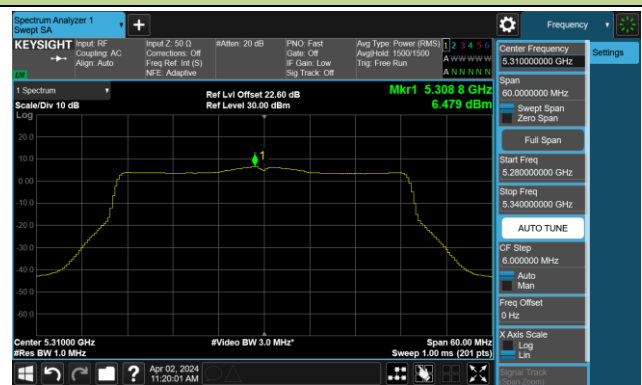

Channel 144(5720MHz)

Channel 149 (5745MHz)

Channel 157 (5785MHz)

Channel 165 (5825MHz)

802.11be-EHT40 Power Spectral Density- Ant 1

Channel 38 (5190MHz)

Channel 46 (5230MHz)

Channel 54 (5270MHz)

Channel 62 (5310MHz)

Channel 102 (5510MHz)

Channel 110 (5550MHz)

Channel 134 (5670MHz)

Channel 142(5710MHz)