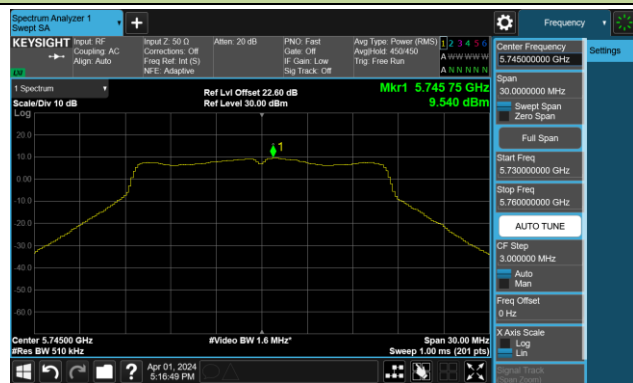

802.11a Power Spectral Density- Ant 1

Channel 140 (5700MHz)

Channel 144(5720MHz)

Channel 149 (5745MHz)

Channel 157 (5785MHz)

Channel 165 (5825MHz)

802.11ac-VHT20 Power Spectral Density- Ant 1

Channel 36 (5180MHz)

Channel 44 (5220MHz)

Channel 48 (5240MHz)

Channel 52 (5260MHz)

Channel 60 (5300MHz)

Channel 64 (5320MHz)

Channel 100 (5500MHz)

Channel 116 (5580MHz)

802.11ac-VHT20 Power Spectral Density- Ant 1