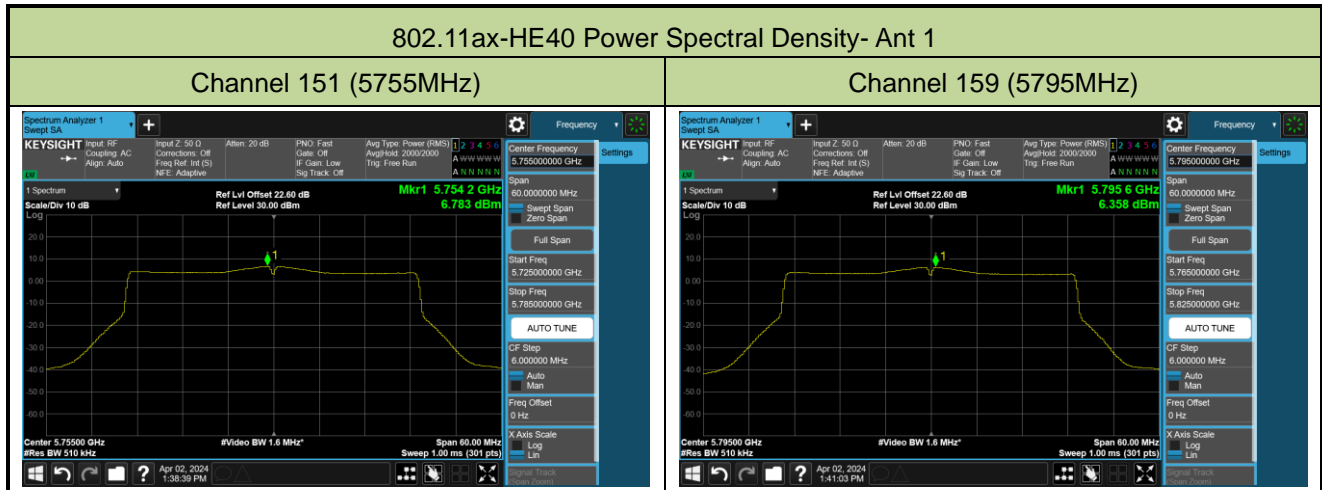

Channel 110 (5550MHz)

Channel 134 (5670MHz)

Channel 142 (5710MHz)

802.11ax-HE80 Power Spectral Density- Ant 1

Channel 42 (5210MHz)

Channel 58 (5290MHz)

Channel 106 (5530MHz)

Channel 122 (5610MHz)

Channel 138 (5690MHz)

Channel 155 (5775MHz)

802.11ax-HE160 Power Spectral Density- Ant 1

Channel 50 (5250MHz)

Channel 114 (5570MHz)

802.11be-EHT20 Power Spectral Density- Ant 1

Channel 36 (5180MHz)

Channel 44 (5220MHz)