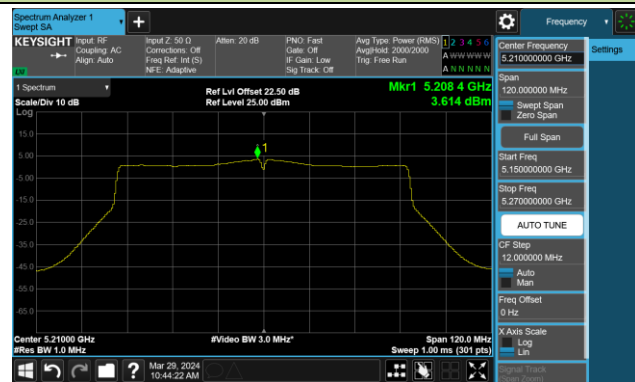

Channel 54 (5270MHz)

Channel 62 (5310MHz)

Channel 102 (5510MHz)

Channel 110 (5550MHz)

Channel 134 (5670MHz)

Channel 142(5710MHz)

802.11ac-VHT40 Power Spectral Density- Ant 1

Channel 151 (5755MHz)

Channel 159 (5795MHz)

802.11ac-VHT80 Power Spectral Density- Ant 1

Channel 42 (5210MHz)

Channel 58 (5290MHz)

Channel 106 (5530MHz)

Channel 122 (5610MHz)

Channel 138 (5690MHz)

Channel 155 (5775MHz)