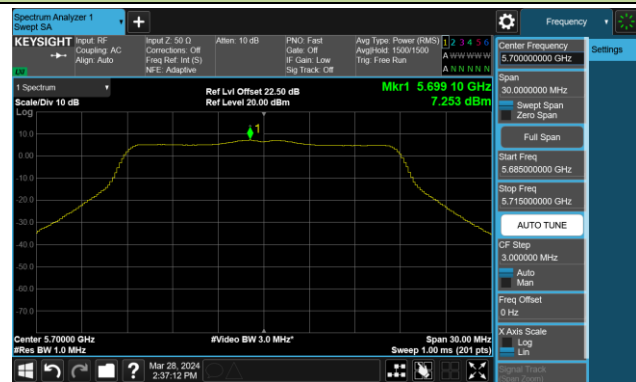

802.11a Power Spectral Density- Ant 1

Channel 140 (5700MHz)

Channel 144(5720MHz)

Channel 149 (5745MHz)

Channel 157 (5785MHz)

Channel 165 (5825MHz)

802.11ac-VHT20 Power Spectral Density- Ant 1

Channel 36 (5180MHz)

Channel 44 (5220MHz)

Channel 48 (5240MHz)

Channel 52 (5260MHz)

Channel 60 (5300MHz)

Channel 64 (5320MHz)

Channel 100 (5500MHz)

Channel 116 (5580MHz)

802.11ac-VHT20 Power Spectral Density- Ant 1

Channel 140 (5700MHz)

Channel 144(5720MHz)

Channel 149 (5745MHz)

Channel 157 (5785MHz)

Channel 165 (5825MHz)

802.11ac-VHT40 Power Spectral Density- Ant 1

Channel 38 (5190MHz)

Channel 46 (5230MHz)