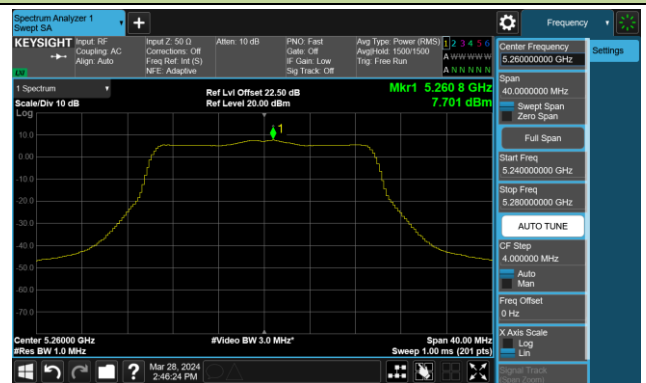

802.11ac-VHT160 Power Spectral Density- Ant 1

Channel 50 (5250MHz)

Channel 114 (5570MHz)

802.11ax-HE20 Power Spectral Density- Ant 1

Channel 36 (5180MHz)

Channel 44 (5220MHz)

Channel 48 (5240MHz)

Channel 52 (5260MHz)

Channel 60 (5300MHz)

Channel 64 (5320MHz)

Channel 100 (5500MHz)

Channel 116 (5580MHz)

802.11ax-HE20 Power Spectral Density- Ant 1

Channel 140 (5700MHz)

Channel 144(5720MHz)

Channel 149 (5745MHz)