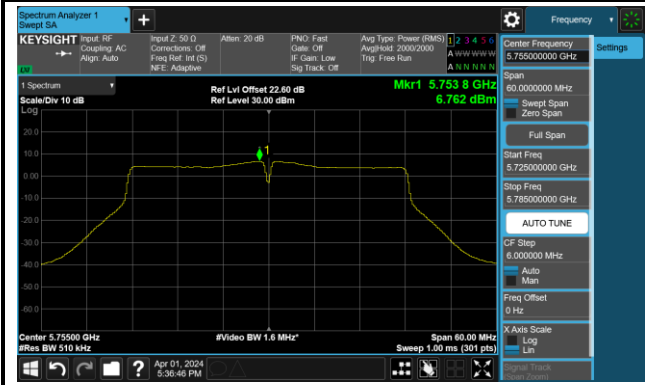

Channel 54 (5270MHz)

Channel 62 (5310MHz)

Channel 102 (5510MHz)

Channel 110 (5550MHz)

Channel 134 (5670MHz)

Channel 142(5710MHz)

802.11ac-VHT40 Power Spectral Density- Ant 1

Channel 151 (5755MHz)

Channel 159 (5795MHz)

802.11ac-VHT80 Power Spectral Density- Ant 1

Channel 42 (5210MHz)

Channel 58 (5290MHz)

Channel 106 (5530MHz)

Channel 122 (5610MHz)

Channel 138 (5690MHz)

Channel 155 (5775MHz)