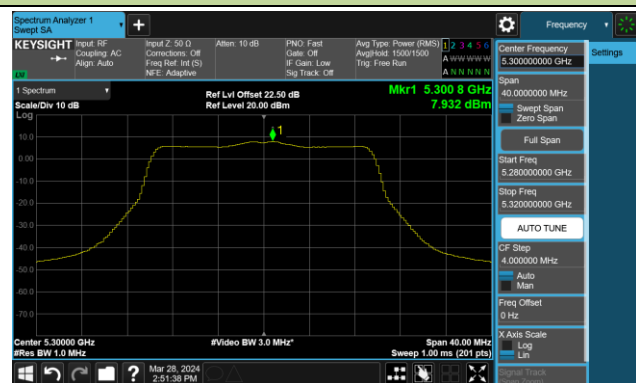

802.11ac-VHT160 Power Spectral Density- Ant 1

Channel 50 (5250MHz)

Channel 114 (5570MHz)

802.11ax-HE20 Power Spectral Density- Ant 1

Channel 36 (5180MHz)

Channel 44 (5220MHz)

Channel 48 (5240MHz)

Channel 52 (5260MHz)

Channel 60 (5300MHz)

Channel 64 (5320MHz)

Channel 100 (5500MHz)

Channel 116 (5580MHz)

802.11ax-HE20 Power Spectral Density- Ant 1

Channel 140 (5700MHz)

Channel 144(5720MHz)

Channel 149 (5745MHz)