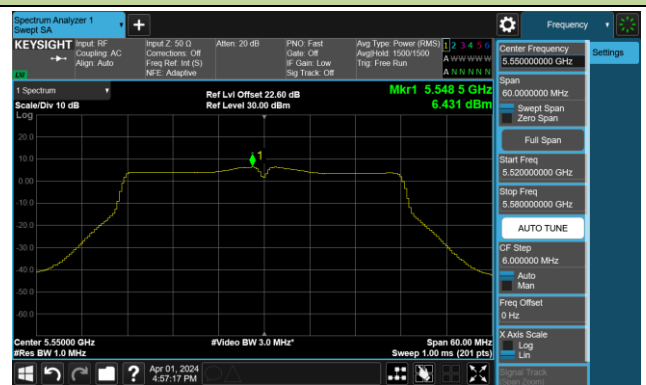

Channel 54 (5270MHz)

Channel 62 (5310MHz)

Channel 102 (5510MHz)

Channel 110 (5550MHz)

Channel 134 (5670MHz)

Channel 142(5710MHz)

802.11ac-VHT40 Power Spectral Density- Ant 1

Channel 151 (5755MHz)

Channel 159 (5795MHz)

802.11ac-VHT80 Power Spectral Density- Ant 1

Channel 42 (5210MHz)

Channel 58 (5290MHz)

Channel 106 (5530MHz)

Channel 122 (5610MHz)

Channel 138 (5690MHz)

Channel 155 (5775MHz)