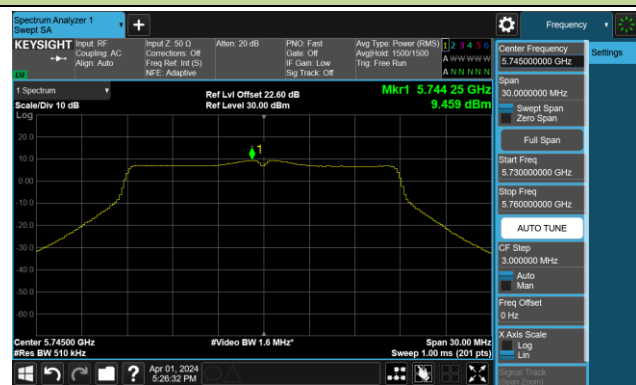

Channel 44 (5220MHz)

Channel 48 (5240MHz)

Channel 52 (5260MHz)

Channel 60 (5300MHz)

Channel 64 (5320MHz)

Channel 100 (5500MHz)

Channel 116 (5580MHz)

802.11ac-VHT20 Power Spectral Density- Ant 1

Channel 140 (5700MHz)

Channel 144(5720MHz)

Channel 149 (5745MHz)

Channel 157 (5785MHz)

Channel 165 (5825MHz)

802.11ac-VHT40 Power Spectral Density- Ant 1

Channel 38 (5190MHz)

Channel 46 (5230MHz)