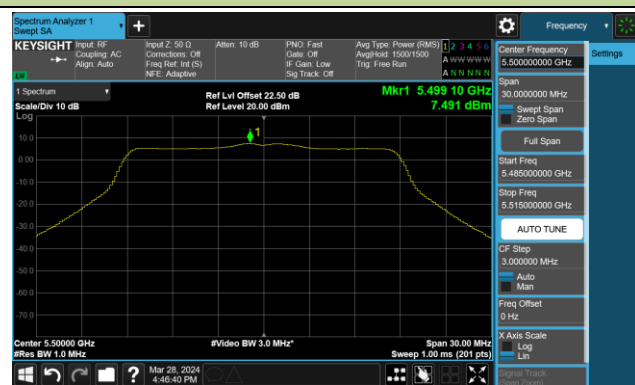

802.11a Power Spectral Density- Ant 1

Channel 140 (5700MHz)

Channel 144(5720MHz)

Channel 149 (5745MHz)

Channel 157 (5785MHz)

Channel 165 (5825MHz)

802.11ac-VHT20 Power Spectral Density- Ant 1

Channel 36 (5180MHz)

Channel 44 (5220MHz)

Channel 48 (5240MHz)

Channel 52 (5260MHz)

Channel 60 (5300MHz)

Channel 64 (5320MHz)

Channel 100 (5500MHz)

Channel 116 (5580MHz)

802.11ac-VHT20 Power Spectral Density- Ant 1

Channel 140 (5700MHz)

Channel 144(5720MHz)

Channel 149 (5745MHz)

Channel 157 (5785MHz)

Channel 165 (5825MHz)

802.11ac-VHT40 Power Spectral Density- Ant 1

Channel 38 (5190MHz)

Channel 46 (5230MHz)