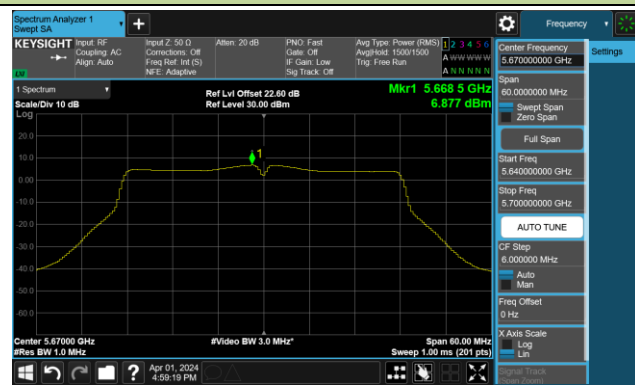

Channel 54 (5270MHz)

Channel 62 (5310MHz)

Channel 102 (5510MHz)

Channel 110 (5550MHz)

Channel 134 (5670MHz)

Channel 142(5710MHz)

802.11ac-VHT40 Power Spectral Density- Ant 1

Channel 151 (5755MHz)

Channel 159 (5795MHz)

802.11ac-VHT80 Power Spectral Density- Ant 1

Channel 42 (5210MHz)

Channel 58 (5290MHz)

Channel 106 (5530MHz)

Channel 122 (5610MHz)

Channel 138 (5690MHz)

Channel 155 (5775MHz)