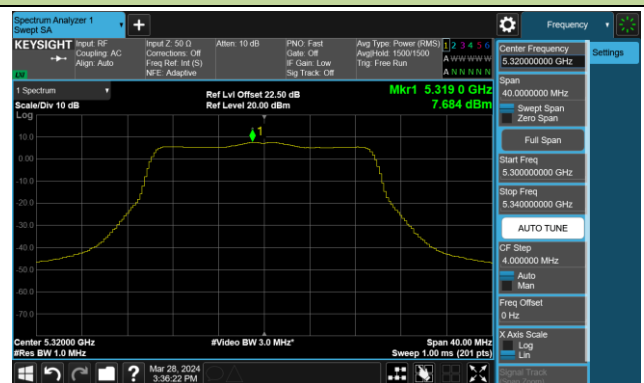

Channel 138 (5690MHz)

Channel 155 (5775MHz)

802.11ax-HE160 Power Spectral Density- Ant 1

Channel 50 (5250MHz)

Channel 114 (5570MHz)

802.11be-EHT20 Power Spectral Density- Ant 1

Channel 36 (5180MHz)

Channel 44 (5220MHz)

Channel 48 (5240MHz)

Channel 52 (5260MHz)

Channel 60 (5300MHz)

Channel 64 (5320MHz)

Channel 100 (5500MHz)

Channel 116 (5580MHz)

802.11be-EHT20 Power Spectral Density- Ant 1

Channel 140 (5700MHz)