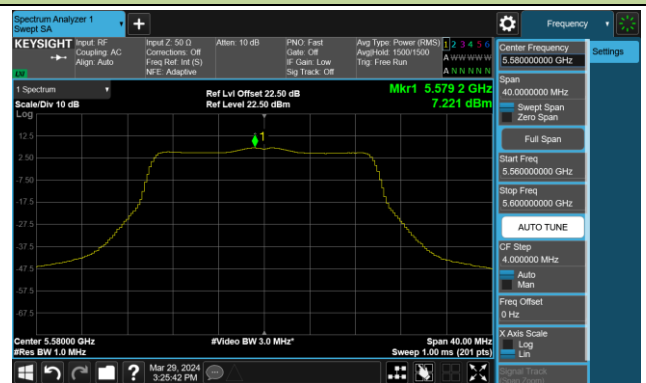

802.11ac-VHT160 Power Spectral Density- Ant 1

Channel 50 (5250MHz)

Channel 114 (5570MHz)

802.11ax-HE20 Power Spectral Density- Ant 1

Channel 36 (5180MHz)

Channel 44 (5220MHz)

Channel 48 (5240MHz)

Channel 52 (5260MHz)

Channel 60 (5300MHz)

Channel 64 (5320MHz)

Channel 100 (5500MHz)

Channel 116 (5580MHz)

802.11ax-HE20 Power Spectral Density- Ant 1

Channel 140 (5700MHz)

Channel 144(5720MHz)

Channel 149 (5745MHz)

Channel 157 (5785MHz)

Channel 165 (5825MHz)

802.11ax-HE40 Power Spectral Density- Ant 1

Channel 38 (5190MHz)

Channel 46 (5230MHz)

Channel 54 (5270MHz)

Channel 62 (5310MHz)

Channel 102 (5510MHz)