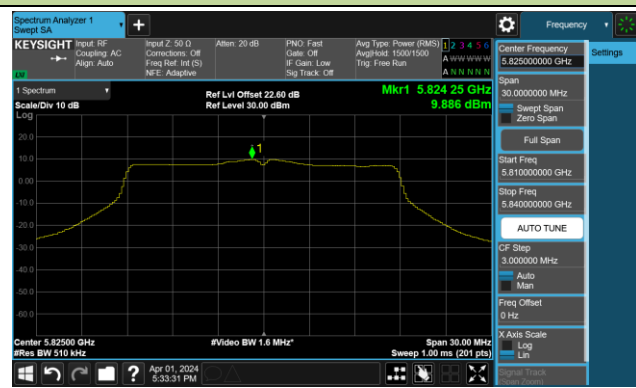

Channel 140 (5700MHz)

Channel 144(5720MHz)

Channel 149 (5745MHz)

Channel 157 (5785MHz)

Channel 165 (5825MHz)

802.11ac-VHT40 Power Spectral Density- Ant 1

Channel 38 (5190MHz)

Channel 46 (5230MHz)

Channel 54 (5270MHz)

Channel 62 (5310MHz)

Channel 102 (5510MHz)

Channel 110 (5550MHz)

Channel 134 (5670MHz)

Channel 142(5710MHz)

802.11ac-VHT40 Power Spectral Density- Ant 1

Channel 151 (5755MHz)