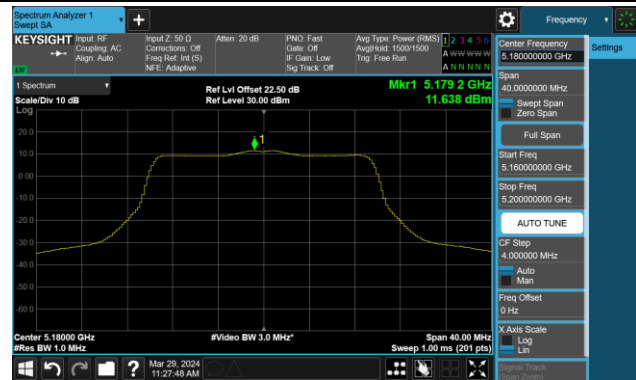

802.11ac-VHT160 Power Spectral Density- Ant 1

Channel 50 (5250MHz)

Channel 114 (5570MHz)

802.11ax-HE20 Power Spectral Density- Ant 1

Channel 36 (5180MHz)

Channel 44 (5220MHz)

Channel 48 (5240MHz)

Channel 52 (5260MHz)

Channel 60 (5300MHz)

Channel 64 (5320MHz)

Channel 100 (5500MHz)

Channel 116 (5580MHz)

802.11ax-HE20 Power Spectral Density- Ant 1

Channel 140 (5700MHz)

Channel 144(5720MHz)

Channel 149 (5745MHz)