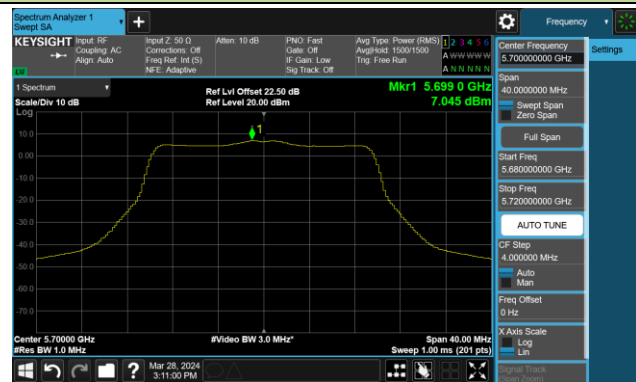

802.11ac-VHT160 Power Spectral Density- Ant 1

Channel 50 (5250MHz)

Channel 114 (5570MHz)

802.11ax-HE20 Power Spectral Density- Ant 1

Channel 36 (5180MHz)

Channel 44 (5220MHz)

Channel 48 (5240MHz)

Channel 52 (5260MHz)

Channel 60 (5300MHz)

Channel 64 (5320MHz)

Channel 100 (5500MHz)

Channel 116 (5580MHz)

802.11ax-HE20 Power Spectral Density- Ant 1

Channel 140 (5700MHz)

Channel 144(5720MHz)

Channel 149 (5745MHz)

Channel 157 (5785MHz)

Channel 165 (5825MHz)

802.11ax-HE40 Power Spectral Density- Ant 1

Channel 38 (5190MHz)

Channel 46 (5230MHz)

Channel 54 (5270MHz)

Channel 62 (5310MHz)

Channel 102 (5510MHz)