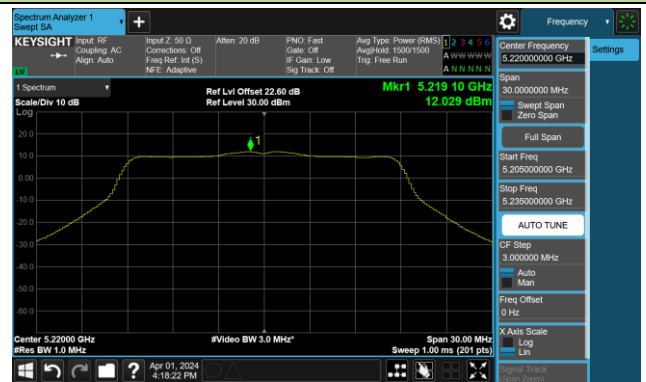

802.11a Power Spectral Density- Ant 1

Channel 140 (5700MHz)

Channel 144(5720MHz)

Channel 149 (5745MHz)

Channel 157 (5785MHz)

Channel 165 (5825MHz)

802.11ac-VHT20 Power Spectral Density- Ant 1

Channel 36 (5180MHz)

Channel 44 (5220MHz)

Channel 48 (5240MHz)

Channel 52 (5260MHz)

Channel 60 (5300MHz)

Channel 64 (5320MHz)

Channel 100 (5500MHz)

Channel 116 (5580MHz)

802.11ac-VHT20 Power Spectral Density- Ant 1