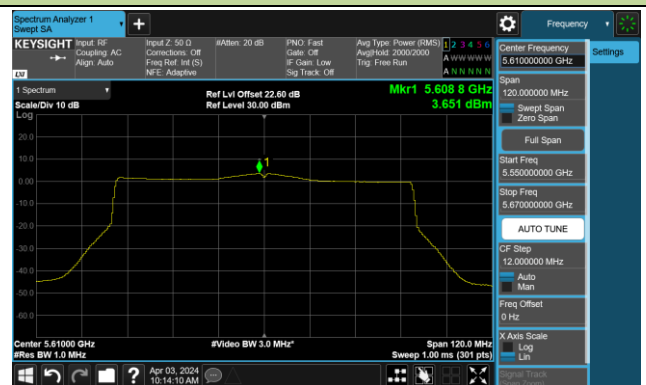

Channel 110 (5550MHz)

Channel 134 (5670MHz)

Channel 142 (5710MHz)

802.11ax-HE80 Power Spectral Density- Ant 1

Channel 42 (5210MHz)

Channel 58 (5290MHz)

Channel 106 (5530MHz)

Channel 122 (5610MHz)

Channel 138 (5690MHz)

Channel 155 (5775MHz)

802.11ax-HE160 Power Spectral Density- Ant 1

Channel 50 (5250MHz)

Channel 114 (5570MHz)

802.11be-EHT20 Power Spectral Density- Ant 1

Channel 36 (5180MHz)

Channel 44 (5220MHz)