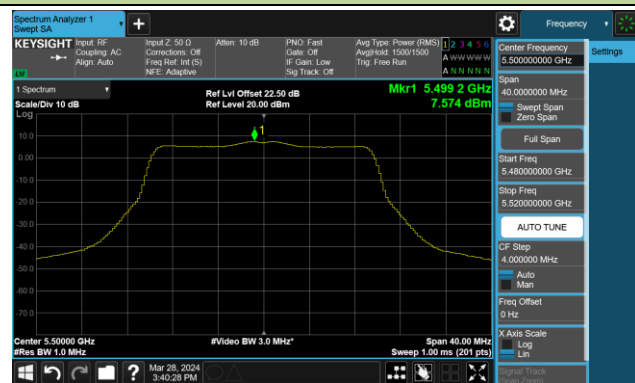

Channel 138 (5690MHz)

Channel 155 (5775MHz)

802.11ax-HE160 Power Spectral Density- Ant 1

Channel 50 (5250MHz)

Channel 114 (5570MHz)

802.11be-EHT20 Power Spectral Density- Ant 1

Channel 36 (5180MHz)

Channel 44 (5220MHz)

Channel 48 (5240MHz)

Channel 52 (5260MHz)

Channel 60 (5300MHz)

Channel 64 (5320MHz)

Channel 100 (5500MHz)

Channel 116 (5580MHz)

802.11be-EHT20 Power Spectral Density- Ant 1

Channel 140 (5700MHz)