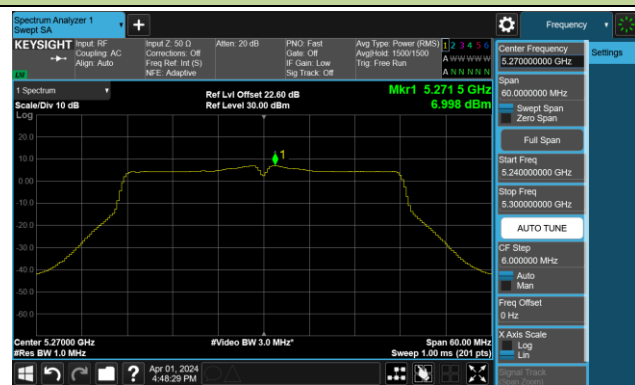

Channel 140 (5700MHz)

Channel 144(5720MHz)

Channel 149 (5745MHz)

Channel 157 (5785MHz)

Channel 165 (5825MHz)

802.11ac-VHT40 Power Spectral Density- Ant 1

Channel 38 (5190MHz)

Channel 46 (5230MHz)

Channel 54 (5270MHz)

Channel 62 (5310MHz)

Channel 102 (5510MHz)

Channel 110 (5550MHz)

Channel 134 (5670MHz)

Channel 142(5710MHz)

802.11ac-VHT40 Power Spectral Density- Ant 1

Channel 151 (5755MHz)