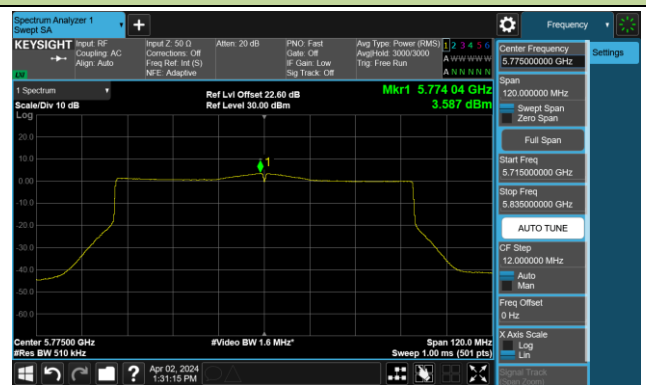

Channel 110 (5550MHz)

Channel 134 (5670MHz)

Channel 142 (5710MHz)

802.11ax-HE80 Power Spectral Density- Ant 1

Channel 42 (5210MHz)

Channel 58 (5290MHz)

Channel 106 (5530MHz)

Channel 122 (5610MHz)

Channel 138 (5690MHz)

Channel 155 (5775MHz)

802.11ax-HE160 Power Spectral Density- Ant 1

Channel 50 (5250MHz)

Channel 114 (5570MHz)

802.11be-EHT20 Power Spectral Density- Ant 1

Channel 36 (5180MHz)

Channel 44 (5220MHz)