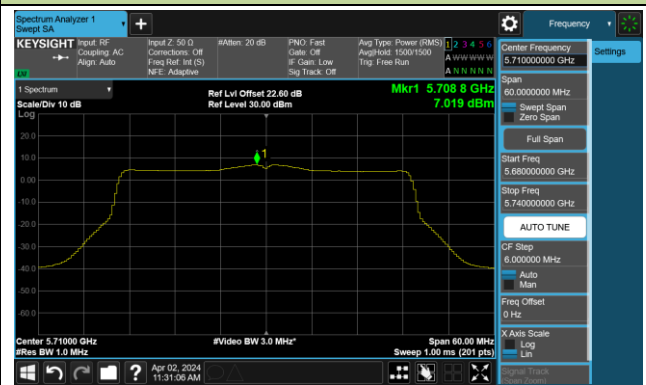

Channel 38 (5190MHz)

Channel 46 (5230MHz)

Channel 54 (5270MHz)

Channel 62 (5310MHz)

Channel 102 (5510MHz)

Channel 110 (5550MHz)

Channel 134 (5670MHz)

Channel 142 (5710MHz)

802.11be-EHT40 Power Spectral Density- Ant 0

Channel 151 (5755MHz)

Channel 159 (5795MHz)

802.11be-EHT80 Power Spectral Density- Ant 0

Channel 42 (5210MHz)

Channel 58 (5290MHz)

Channel 106 (5530MHz)

Channel 122 (5610MHz)