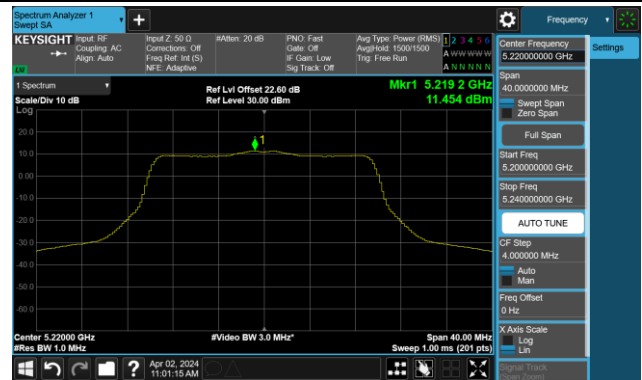

Channel 44 (5220MHz)