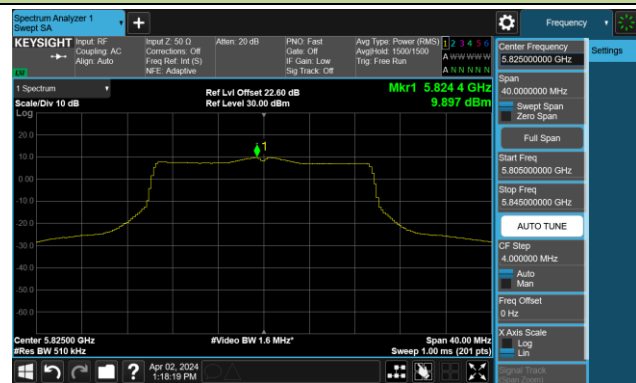

Channel 116 (5580MHz)

802.11be-EHT20 Power Spectral Density- Ant 0

Channel 140 (5700MHz)

Channel 144(5720MHz)

Channel 149 (5745MHz)

Channel 157 (5785MHz)

Channel 165 (5825MHz)

802.11be-EHT40 Power Spectral Density- Ant 0

Channel 38 (5190MHz)

Channel 46 (5230MHz)

Channel 54 (5270MHz)

Channel 62 (5310MHz)

Channel 102 (5510MHz)

Channel 110 (5550MHz)

Channel 134 (5670MHz)

Channel 142 (5710MHz)