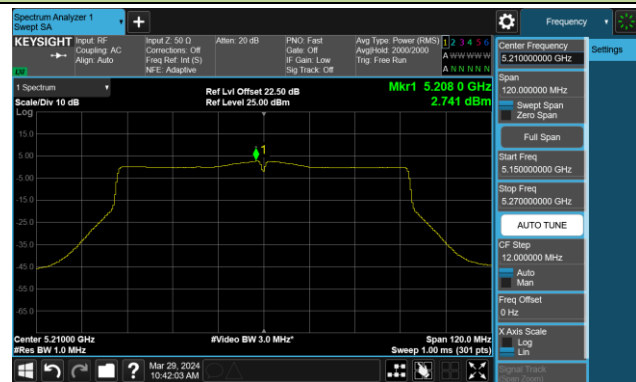

Channel 142(5710MHz)

802.11ac-VHT40 Power Spectral Density- Ant 0

Channel 151 (5755MHz)

Channel 159 (5795MHz)

802.11ac-VHT80 Power Spectral Density- Ant 0

Channel 42 (5210MHz)

Channel 58 (5290MHz)

Channel 106 (5530MHz)

Channel 122 (5610MHz)

Channel 138 (5690MHz)

Channel 155 (5775MHz)

802.11ac-VHT160 Power Spectral Density- Ant 0

Channel 50 (5250MHz)

Channel 114 (5570MHz)

802.11ax-HE20 Power Spectral Density- Ant 0

Channel 36 (5180MHz)