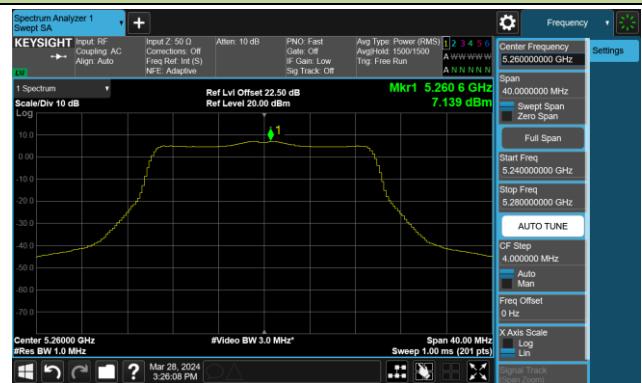

802.11be-EHT20 Power Spectral Density- Ant 0

Channel 36 (5180MHz)

Channel 44 (5220MHz)

Channel 48 (5240MHz)

Channel 52 (5260MHz)

Channel 60 (5300MHz)

Channel 64 (5320MHz)

Channel 100 (5500MHz)