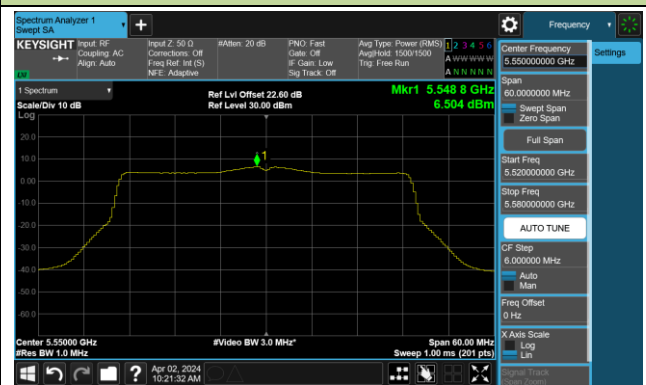

Channel 54 (5270MHz)

Channel 62 (5310MHz)

Channel 102 (5510MHz)

Channel 110 (5550MHz)

Channel 134 (5670MHz)

Channel 142 (5710MHz)

802.11ax-HE80 Power Spectral Density- Ant 0

Channel 42 (5210MHz)

Channel 58 (5290MHz)

Channel 106 (5530MHz)

Channel 122 (5610MHz)

Channel 138 (5690MHz)

Channel 155 (5775MHz)

802.11ax-HE160 Power Spectral Density- Ant 0

Channel 50 (5250MHz)

Channel 114 (5570MHz)