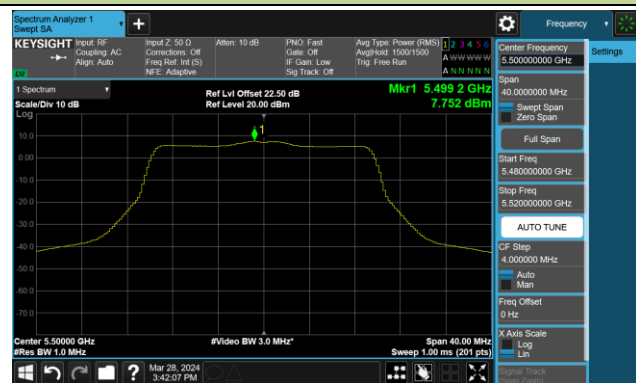

Channel 58 (5290MHz)

Channel 106 (5530MHz)

Channel 122 (5610MHz)

Channel 138 (5690MHz)

Channel 155 (5775MHz)

802.11ax-HE160 Power Spectral Density- Ant 0

Channel 50 (5250MHz)

Channel 114 (5570MHz)

802.11be-EHT20 Power Spectral Density- Ant 0

Channel 36 (5180MHz)

Channel 44 (5220MHz)

Channel 48 (5240MHz)

Channel 52 (5260MHz)

Channel 60 (5300MHz)

Channel 64 (5320MHz)

Channel 100 (5500MHz)