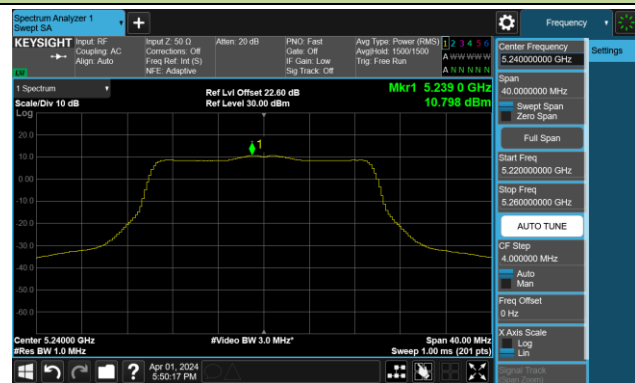

Channel 122 (5610MHz)

Channel 138 (5690MHz)

Channel 155 (5775MHz)

802.11ac-VHT160 Power Spectral Density- Ant 0

Channel 50 (5250MHz)

Channel 114 (5570MHz)

802.11ax-HE20 Power Spectral Density- Ant 0

Channel 36 (5180MHz)

Channel 44 (5220MHz)

Channel 48 (5240MHz)

Channel 52 (5260MHz)

Channel 60 (5300MHz)

Channel 64 (5320MHz)

Channel 100 (5500MHz)

Channel 116 (5580MHz)

802.11ax-HE20 Power Spectral Density- Ant 0