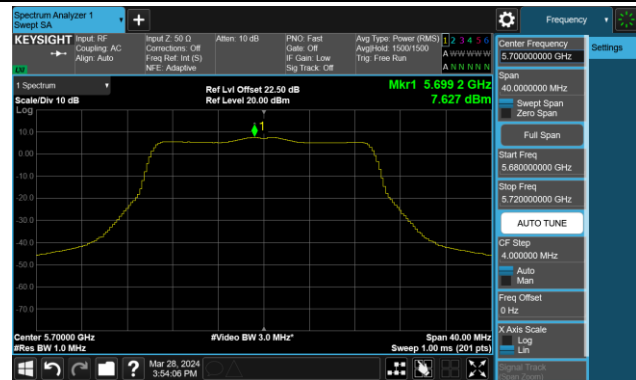

802.11be-EHT20 Power Spectral Density- Ant 0

Channel 140 (5700MHz)