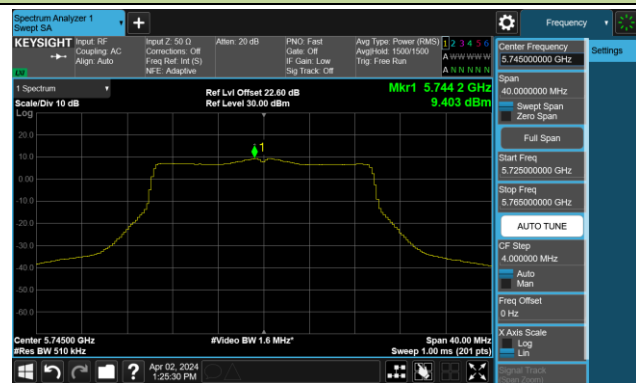

Channel 116 (5580MHz)

802.11be-EHT20 Power Spectral Density- Ant 0

Channel 140 (5700MHz)

Channel 144(5720MHz)

Channel 149 (5745MHz)

Channel 157 (5785MHz)

Channel 165 (5825MHz)

802.11be-EHT40 Power Spectral Density- Ant 0

Channel 38 (5190MHz)

Channel 46 (5230MHz)

Channel 54 (5270MHz)

Channel 62 (5310MHz)

Channel 102 (5510MHz)

Channel 110 (5550MHz)

Channel 134 (5670MHz)

Channel 142 (5710MHz)