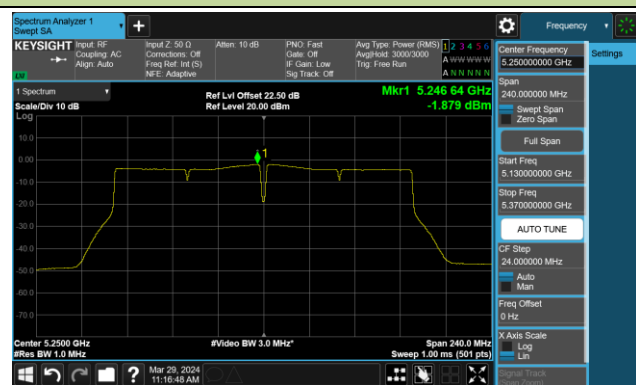

Channel 122 (5610MHz)

Channel 138 (5690MHz)

Channel 155 (5775MHz)

802.11ac-VHT160 Power Spectral Density- Ant 0

Channel 50 (5250MHz)

Channel 114 (5570MHz)

802.11ax-HE20 Power Spectral Density- Ant 0

Channel 36 (5180MHz)

Channel 44 (5220MHz)

Channel 48 (5240MHz)

Channel 52 (5260MHz)

Channel 60 (5300MHz)

Channel 64 (5320MHz)

Channel 100 (5500MHz)

Channel 116 (5580MHz)

802.11ax-HE20 Power Spectral Density- Ant 0