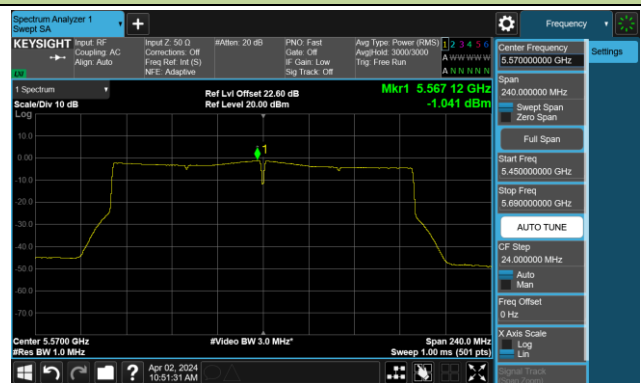

Channel 58 (5290MHz)

Channel 106 (5530MHz)

Channel 122 (5610MHz)

Channel 138 (5690MHz)

Channel 155 (5775MHz)

802.11ax-HE160 Power Spectral Density- Ant 0

Channel 50 (5250MHz)

Channel 114 (5570MHz)