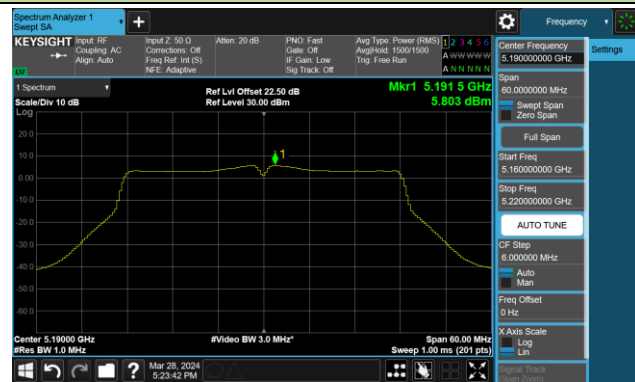

802.11ac-VHT40 Power Spectral Density- Ant 0

Channel 38 (5190MHz)

Channel 46 (5230MHz)

Channel 54 (5270MHz)

Channel 62 (5310MHz)

Channel 102 (5510MHz)

Channel 110 (5550MHz)

Channel 134 (5670MHz)

Channel 142(5710MHz)

802.11ac-VHT40 Power Spectral Density- Ant 0

Channel 151 (5755MHz)

Channel 159 (5795MHz)

802.11ac-VHT80 Power Spectral Density- Ant 0

Channel 42 (5210MHz)

Channel 58 (5290MHz)

Channel 106 (5530MHz)