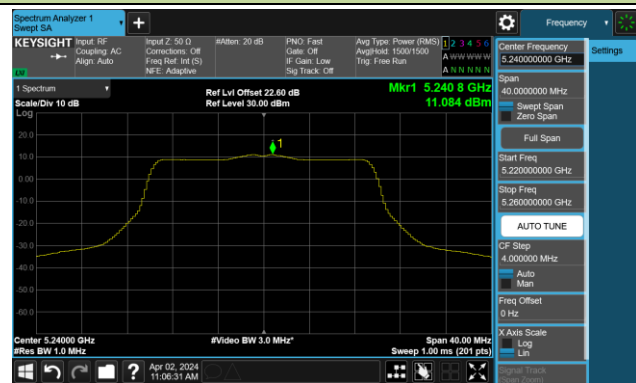

Channel 58 (5290MHz)

Channel 106 (5530MHz)

Channel 122 (5610MHz)

Channel 138 (5690MHz)

Channel 155 (5775MHz)

802.11ax-HE160 Power Spectral Density- Ant 0

Channel 50 (5250MHz)

Channel 114 (5570MHz)

802.11be-EHT20 Power Spectral Density- Ant 0

Channel 36 (5180MHz)

Channel 44 (5220MHz)

Channel 48 (5240MHz)

Channel 52 (5260MHz)

Channel 60 (5300MHz)

Channel 64 (5320MHz)

Channel 100 (5500MHz)