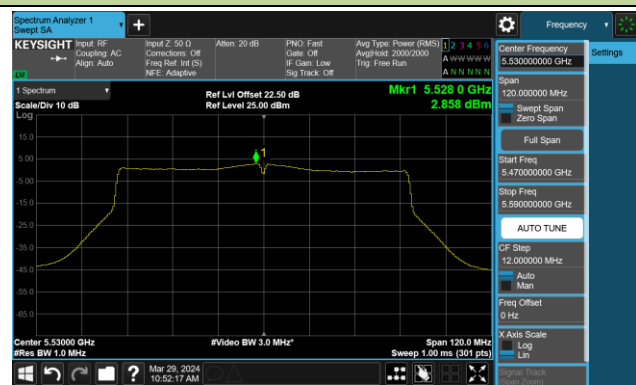

Channel 142(5710MHz)

802.11ac-VHT40 Power Spectral Density- Ant 0

Channel 151 (5755MHz)

Channel 159 (5795MHz)

802.11ac-VHT80 Power Spectral Density- Ant 0

Channel 42 (5210MHz)

Channel 58 (5290MHz)

Channel 106 (5530MHz)

Channel 122 (5610MHz)

Channel 138 (5690MHz)

Channel 155 (5775MHz)

802.11ac-VHT160 Power Spectral Density- Ant 0

Channel 50 (5250MHz)

Channel 114 (5570MHz)

802.11ax-HE20 Power Spectral Density- Ant 0

Channel 36 (5180MHz)