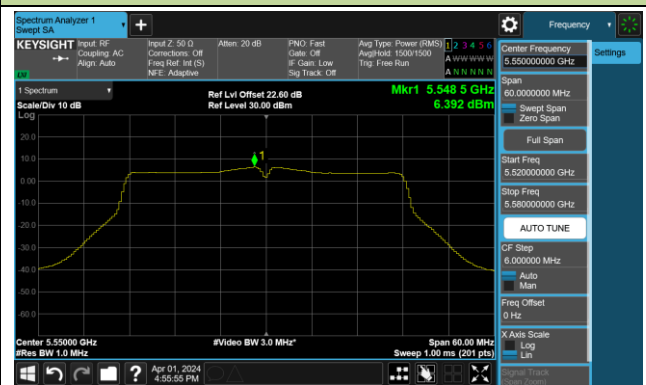

802.11ac-VHT40 Power Spectral Density- Ant 0

Channel 38 (5190MHz)

Channel 46 (5230MHz)

Channel 54 (5270MHz)

Channel 62 (5310MHz)

Channel 102 (5510MHz)

Channel 110 (5550MHz)

Channel 134 (5670MHz)

Channel 142(5710MHz)

802.11ac-VHT40 Power Spectral Density- Ant 0

Channel 151 (5755MHz)

Channel 159 (5795MHz)

802.11ac-VHT80 Power Spectral Density- Ant 0

Channel 42 (5210MHz)

Channel 58 (5290MHz)

Channel 106 (5530MHz)