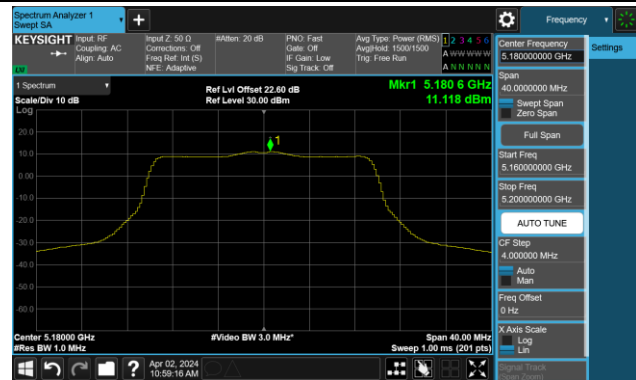

802.11be-EHT20 Power Spectral Density- Ant 0

Channel 36 (5180MHz)