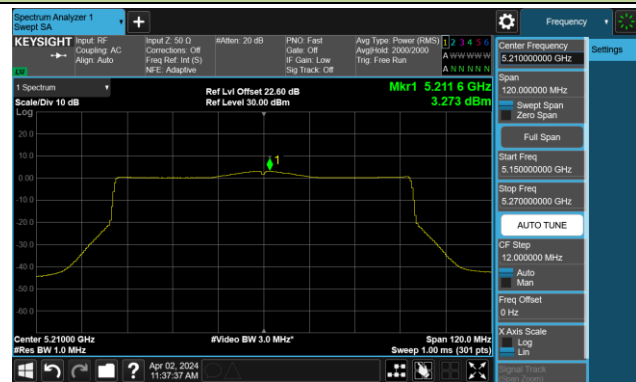

Channel 38 (5190MHz)

Channel 46 (5230MHz)

Channel 54 (5270MHz)

Channel 62 (5310MHz)

Channel 102 (5510MHz)

Channel 110 (5550MHz)

Channel 134 (5670MHz)

Channel 142 (5710MHz)

802.11be-EHT40 Power Spectral Density- Ant 0

Channel 151 (5755MHz)

Channel 159 (5795MHz)

802.11be-EHT80 Power Spectral Density- Ant 0

Channel 42 (5210MHz)

Channel 58 (5290MHz)

Channel 106 (5530MHz)

Channel 122 (5610MHz)

Channel 138 (5690MHz)

Channel 155 (5775MHz)

802.11be-EHT160 Power Spectral Density- Ant 0

Channel 50 (5250MHz)

Channel 114 (5570MHz)

802.11a Power Spectral Density- Ant 1

Channel 36 (5180MHz)

Channel 44 (5220MHz)