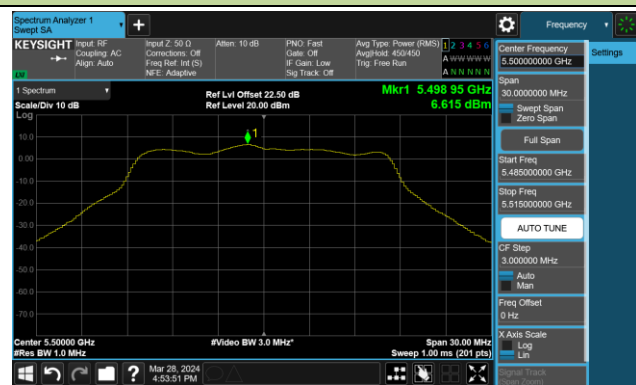

Channel 138 (5690MHz)

Channel 155 (5775MHz)

802.11be-EHT160 Power Spectral Density- Ant 0

Channel 50 (5250MHz)

Channel 114 (5570MHz)

802.11a Power Spectral Density- Ant 1

Channel 36 (5180MHz)

Channel 44 (5220MHz)

Channel 48 (5240MHz)

Channel 52 (5260MHz)

Channel 60 (5300MHz)

Channel 64 (5320MHz)

Channel 100 (5500MHz)

Channel 116 (5580MHz)