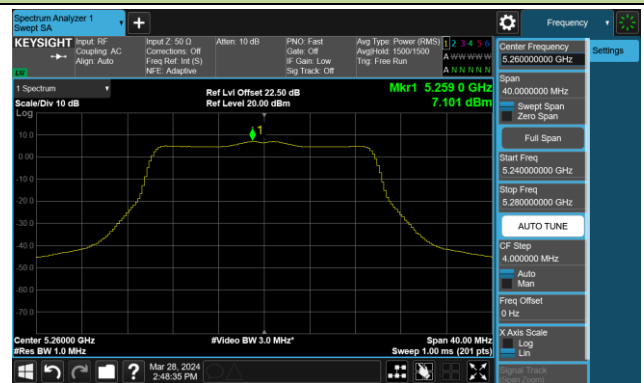

Channel 122 (5610MHz)

Channel 138 (5690MHz)

Channel 155 (5775MHz)

802.11ac-VHT160 Power Spectral Density- Ant 0

Channel 50 (5250MHz)

Channel 114 (5570MHz)

802.11ax-HE20 Power Spectral Density- Ant 0

Channel 36 (5180MHz)

Channel 44 (5220MHz)

Channel 48 (5240MHz)

Channel 52 (5260MHz)

Channel 60 (5300MHz)

Channel 64 (5320MHz)

Channel 100 (5500MHz)

Channel 116 (5580MHz)

802.11ax-HE20 Power Spectral Density- Ant 0