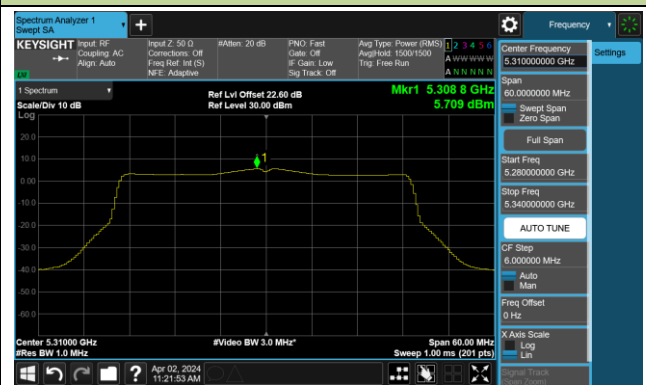

Channel 38 (5190MHz)

Channel 46 (5230MHz)

Channel 54 (5270MHz)

Channel 62 (5310MHz)

Channel 102 (5510MHz)

Channel 110 (5550MHz)

Channel 134 (5670MHz)

Channel 142 (5710MHz)

802.11be-EHT40 Power Spectral Density- Ant 0

Channel 151 (5755MHz)

Channel 159 (5795MHz)

802.11be-EHT80 Power Spectral Density- Ant 0

Channel 42 (5210MHz)

Channel 58 (5290MHz)

Channel 106 (5530MHz)

Channel 122 (5610MHz)