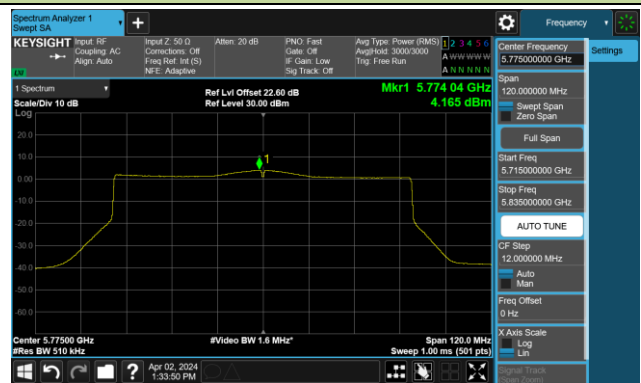

Channel 58 (5290MHz)

Channel 106 (5530MHz)

Channel 122 (5610MHz)

Channel 138 (5690MHz)

Channel 155 (5775MHz)

802.11ax-HE160 Power Spectral Density- Ant 0

Channel 50 (5250MHz)

Channel 114 (5570MHz)