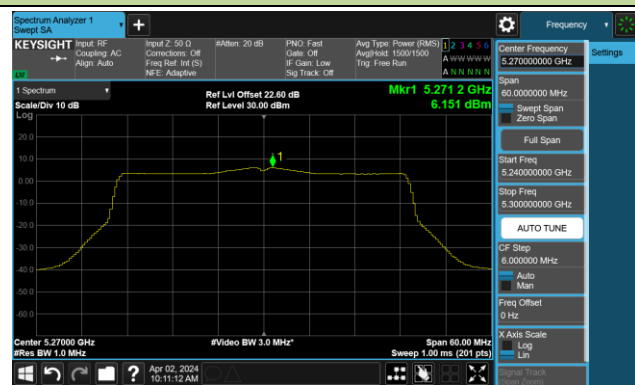

Channel 140 (5700MHz)

Channel 144(5720MHz)

Channel 149 (5745MHz)

Channel 157 (5785MHz)

Channel 165 (5825MHz)

802.11ax-HE40 Power Spectral Density- Ant 0

Channel 38 (5190MHz)

Channel 46 (5230MHz)

Channel 54 (5270MHz)

Channel 62 (5310MHz)

Channel 102 (5510MHz)

Channel 110 (5550MHz)

Channel 134 (5670MHz)

Channel 142 (5710MHz)

802.11ax-HE80 Power Spectral Density- Ant 0

Channel 42 (5210MHz)