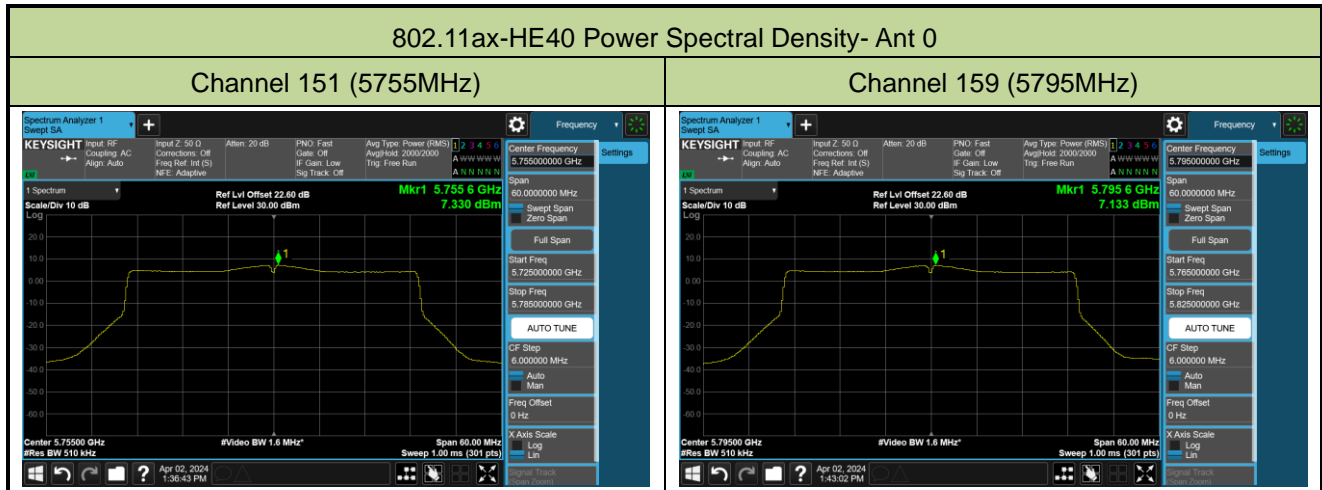

Channel 54 (5270MHz)

Channel 62 (5310MHz)

Channel 102 (5510MHz)

Channel 110 (5550MHz)

Channel 134 (5670MHz)

Channel 142 (5710MHz)

802.11ax-HE80 Power Spectral Density- Ant 0

Channel 42 (5210MHz)

Channel 58 (5290MHz)

Channel 106 (5530MHz)

Channel 122 (5610MHz)

Channel 138 (5690MHz)

Channel 155 (5775MHz)

802.11ax-HE160 Power Spectral Density- Ant 0

Channel 50 (5250MHz)

Channel 114 (5570MHz)