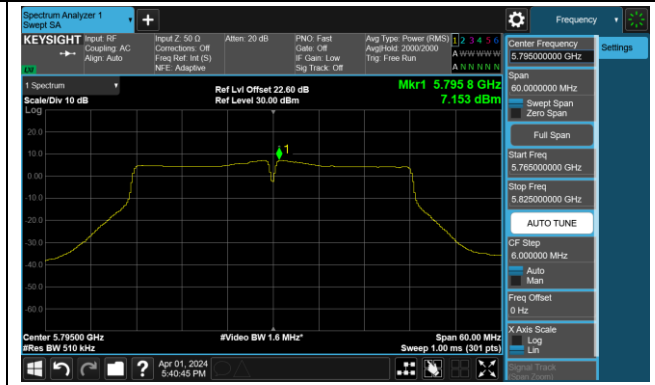

802.11ac-VHT40 Power Spectral Density- Ant 0

Channel 38 (5190MHz)

Channel 46 (5230MHz)

Channel 54 (5270MHz)

Channel 62 (5310MHz)

Channel 102 (5510MHz)

Channel 110 (5550MHz)

Channel 134 (5670MHz)

Channel 142(5710MHz)

802.11ac-VHT40 Power Spectral Density- Ant 0

Channel 151 (5755MHz)

Channel 159 (5795MHz)

802.11ac-VHT80 Power Spectral Density- Ant 0

Channel 42 (5210MHz)

Channel 58 (5290MHz)

Channel 106 (5530MHz)