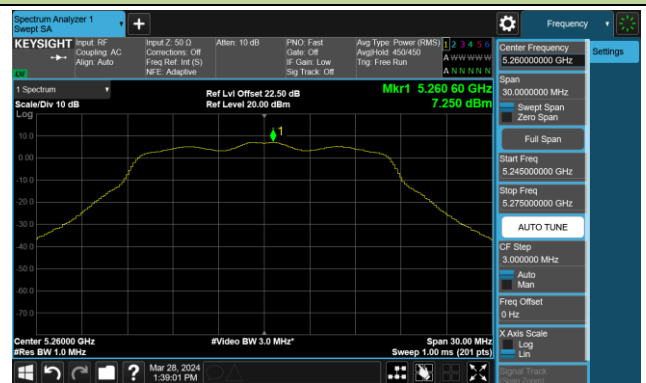

802.11be-EHT40 Power Spectral Density- Ant 0

Channel 151 (5755MHz)

Channel 159 (5795MHz)

802.11be-EHT80 Power Spectral Density- Ant 0

Channel 42 (5210MHz)

Channel 58 (5290MHz)

Channel 106 (5530MHz)

Channel 122 (5610MHz)

Channel 138 (5690MHz)

Channel 155 (5775MHz)

802.11be-EHT160 Power Spectral Density- Ant 0

Channel 50 (5250MHz)

Channel 114 (5570MHz)

802.11a Power Spectral Density- Ant 1

Channel 36 (5180MHz)

Channel 44 (5220MHz)

Channel 48 (5240MHz)

Channel 52 (5260MHz)

Channel 60 (5300MHz)

Channel 64 (5320MHz)

Channel 100 (5500MHz)

Channel 116 (5580MHz)