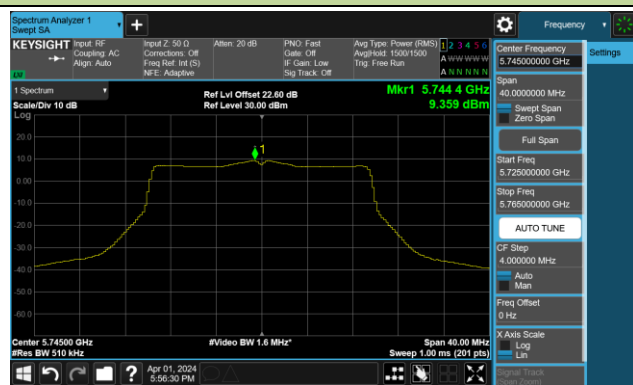

Channel 44 (5220MHz)

Channel 48 (5240MHz)

Channel 52 (5260MHz)

Channel 60 (5300MHz)

Channel 64 (5320MHz)

Channel 100 (5500MHz)

Channel 116 (5580MHz)

802.11ax-HE20 Power Spectral Density- Ant 0

Channel 140 (5700MHz)

Channel 144(5720MHz)

Channel 149 (5745MHz)

Channel 157 (5785MHz)

Channel 165 (5825MHz)

802.11ax-HE40 Power Spectral Density- Ant 0

Channel 38 (5190MHz)

Channel 46 (5230MHz)