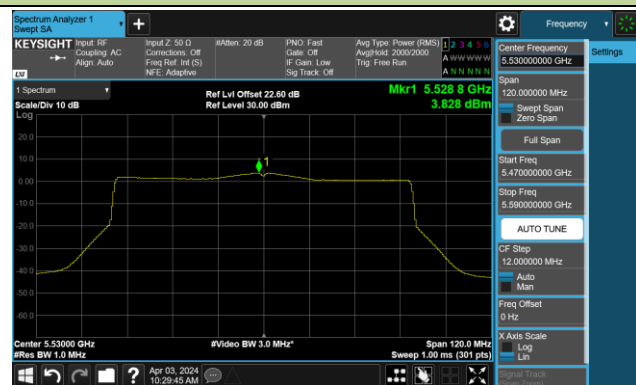

Channel 38 (5190MHz)

Channel 46 (5230MHz)

Channel 54 (5270MHz)

Channel 62 (5310MHz)

Channel 102 (5510MHz)

Channel 110 (5550MHz)

Channel 134 (5670MHz)

Channel 142 (5710MHz)

802.11be-EHT40 Power Spectral Density- Ant 0

Channel 151 (5755MHz)

Channel 159 (5795MHz)

802.11be-EHT80 Power Spectral Density- Ant 0

Channel 42 (5210MHz)

Channel 58 (5290MHz)

Channel 106 (5530MHz)

Channel 122 (5610MHz)

Channel 138 (5690MHz)

Channel 155 (5775MHz)

802.11be-EHT160 Power Spectral Density- Ant 0

Channel 50 (5250MHz)

Channel 114 (5570MHz)

802.11a Power Spectral Density- Ant 1

Channel 36 (5180MHz)

Channel 44 (5220MHz)