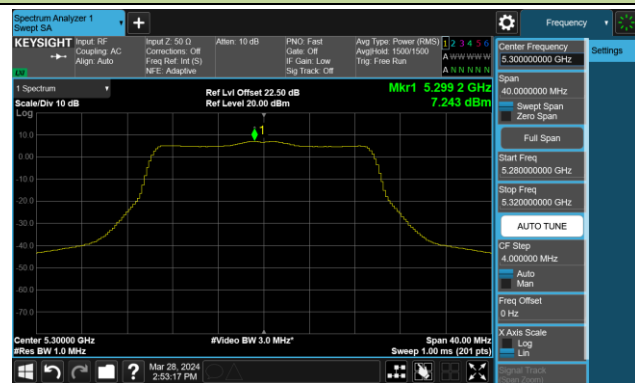

Channel 44 (5220MHz)

Channel 48 (5240MHz)

Channel 52 (5260MHz)

Channel 60 (5300MHz)

Channel 64 (5320MHz)

Channel 100 (5500MHz)

Channel 116 (5580MHz)

802.11ax-HE20 Power Spectral Density- Ant 0

Channel 140 (5700MHz)

Channel 144(5720MHz)

Channel 149 (5745MHz)

Channel 157 (5785MHz)

Channel 165 (5825MHz)

802.11ax-HE40 Power Spectral Density- Ant 0

Channel 38 (5190MHz)

Channel 46 (5230MHz)