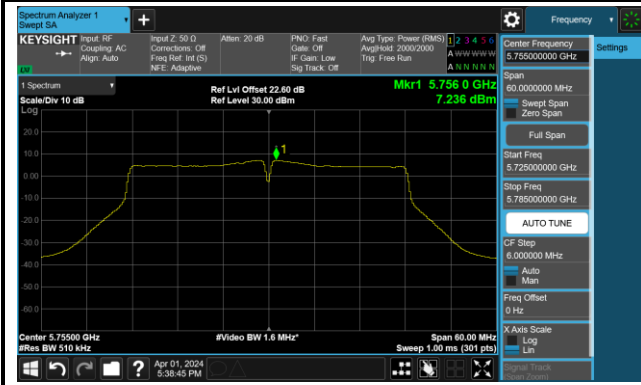

802.11ac-VHT40 Power Spectral Density- Ant 0

Channel 38 (5190MHz)

Channel 46 (5230MHz)

Channel 54 (5270MHz)

Channel 62 (5310MHz)

Channel 102 (5510MHz)

Channel 110 (5550MHz)

Channel 134 (5670MHz)

Channel 142(5710MHz)

802.11ac-VHT40 Power Spectral Density- Ant 0

Channel 151 (5755MHz)

Channel 159 (5795MHz)

802.11ac-VHT80 Power Spectral Density- Ant 0

Channel 42 (5210MHz)

Channel 58 (5290MHz)

Channel 106 (5530MHz)