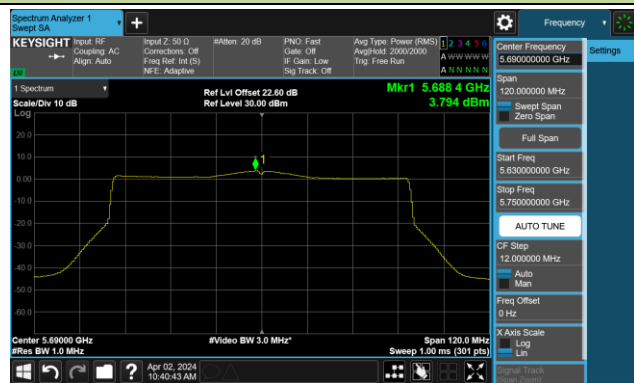

Channel 58 (5290MHz)

Channel 106 (5530MHz)

Channel 122 (5610MHz)

Channel 138 (5690MHz)

Channel 155 (5775MHz)

802.11ax-HE160 Power Spectral Density- Ant 0

Channel 50 (5250MHz)

Channel 114 (5570MHz)