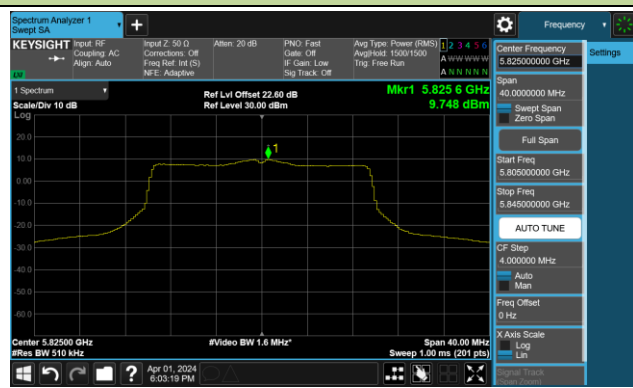

Channel 140 (5700MHz)

Channel 144(5720MHz)

Channel 149 (5745MHz)

Channel 157 (5785MHz)

Channel 165 (5825MHz)

802.11ax-HE40 Power Spectral Density- Ant 0

Channel 38 (5190MHz)

Channel 46 (5230MHz)

Channel 54 (5270MHz)

Channel 62 (5310MHz)

Channel 102 (5510MHz)

Channel 110 (5550MHz)

Channel 134 (5670MHz)

Channel 142 (5710MHz)

802.11ax-HE80 Power Spectral Density- Ant 0

Channel 42 (5210MHz)