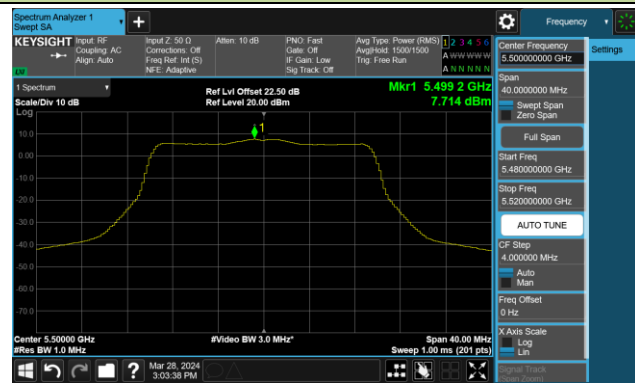

Channel 44 (5220MHz)

Channel 48 (5240MHz)

Channel 52 (5260MHz)

Channel 60 (5300MHz)

Channel 64 (5320MHz)

Channel 100 (5500MHz)

Channel 116 (5580MHz)

802.11ax-HE20 Power Spectral Density- Ant 0

Channel 140 (5700MHz)

Channel 144(5720MHz)

Channel 149 (5745MHz)

Channel 157 (5785MHz)

Channel 165 (5825MHz)

802.11ax-HE40 Power Spectral Density- Ant 0

Channel 38 (5190MHz)

Channel 46 (5230MHz)