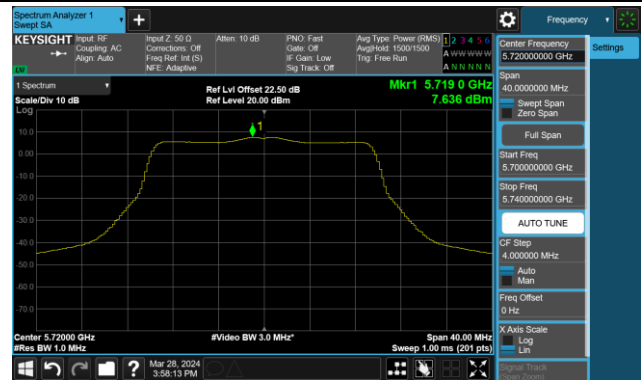

Channel 116 (5580MHz)

802.11be-EHT20 Power Spectral Density- Ant 0

Channel 140 (5700MHz)

Channel 144(5720MHz)

Channel 149 (5745MHz)

Channel 157 (5785MHz)

Channel 165 (5825MHz)

802.11be-EHT40 Power Spectral Density- Ant 0