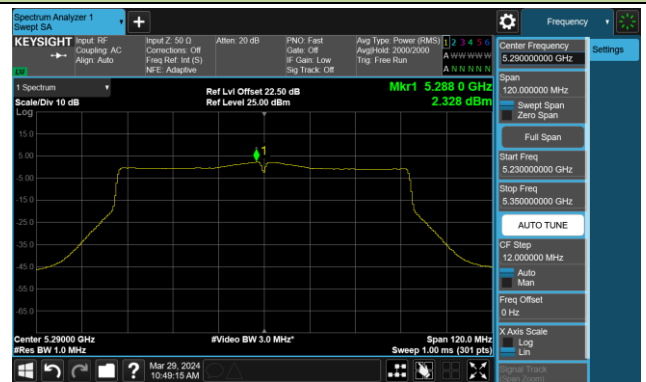

Channel 142(5710MHz)

802.11ac-VHT40 Power Spectral Density- Ant 0

Channel 151 (5755MHz)

Channel 159 (5795MHz)

802.11ac-VHT80 Power Spectral Density- Ant 0

Channel 42 (5210MHz)

Channel 58 (5290MHz)

Channel 106 (5530MHz)

Channel 122 (5610MHz)

Channel 138 (5690MHz)

Channel 155 (5775MHz)

802.11ac-VHT160 Power Spectral Density- Ant 0

Channel 50 (5250MHz)

Channel 114 (5570MHz)

802.11ax-HE20 Power Spectral Density- Ant 0

Channel 36 (5180MHz)