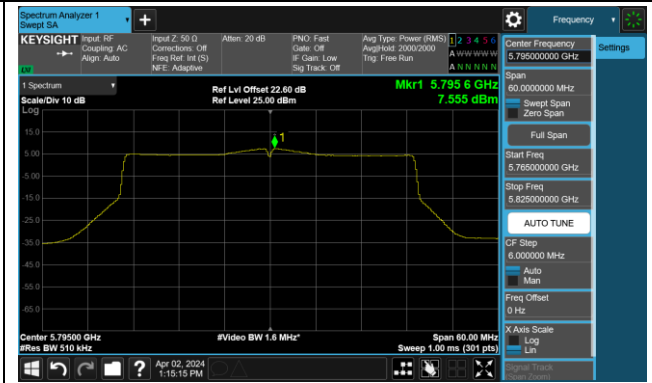

Channel 38 (5190MHz)

Channel 46 (5230MHz)

Channel 54 (5270MHz)

Channel 62 (5310MHz)

Channel 102 (5510MHz)

Channel 110 (5550MHz)

Channel 134 (5670MHz)

Channel 142 (5710MHz)

802.11be-EHT40 Power Spectral Density- Ant 0

Channel 151 (5755MHz)

Channel 159 (5795MHz)

802.11be-EHT80 Power Spectral Density- Ant 0

Channel 42 (5210MHz)

Channel 58 (5290MHz)

Channel 106 (5530MHz)

Channel 122 (5610MHz)