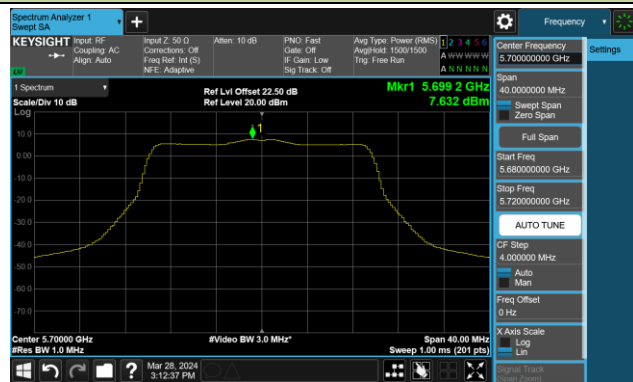

Channel 44 (5220MHz)

Channel 48 (5240MHz)

Channel 52 (5260MHz)

Channel 60 (5300MHz)

Channel 64 (5320MHz)

Channel 100 (5500MHz)

Channel 116 (5580MHz)

802.11ax-HE20 Power Spectral Density- Ant 0

Channel 140 (5700MHz)

Channel 144(5720MHz)

Channel 149 (5745MHz)

Channel 157 (5785MHz)

Channel 165 (5825MHz)

802.11ax-HE40 Power Spectral Density- Ant 0

Channel 38 (5190MHz)

Channel 46 (5230MHz)