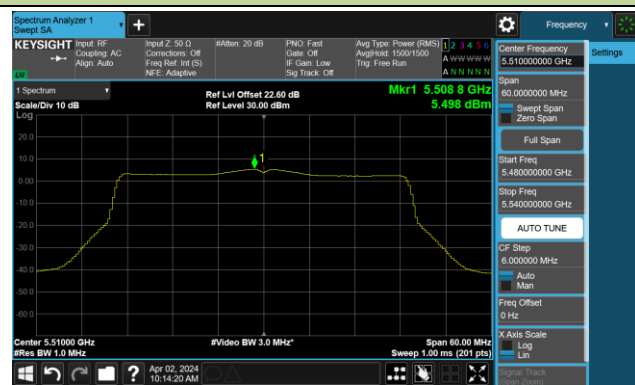

Channel 140 (5700MHz)

Channel 144(5720MHz)

Channel 149 (5745MHz)

Channel 157 (5785MHz)

Channel 165 (5825MHz)

802.11ax-HE40 Power Spectral Density- Ant 0

Channel 38 (5190MHz)

Channel 46 (5230MHz)

Channel 54 (5270MHz)

Channel 62 (5310MHz)

Channel 102 (5510MHz)

Channel 110 (5550MHz)

Channel 134 (5670MHz)

Channel 142 (5710MHz)

802.11ax-HE80 Power Spectral Density- Ant 0

Channel 42 (5210MHz)