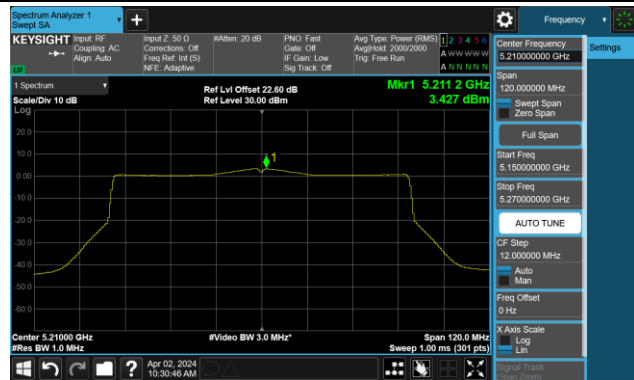

Channel 54 (5270MHz)

Channel 62 (5310MHz)

Channel 102 (5510MHz)

Channel 110 (5550MHz)

Channel 134 (5670MHz)

Channel 142 (5710MHz)

802.11ax-HE80 Power Spectral Density- Ant 0

Channel 42 (5210MHz)

Channel 58 (5290MHz)

Channel 106 (5530MHz)

Channel 122 (5610MHz)

Channel 138 (5690MHz)

Channel 155 (5775MHz)

802.11ax-HE160 Power Spectral Density- Ant 0

Channel 50 (5250MHz)

Channel 114 (5570MHz)