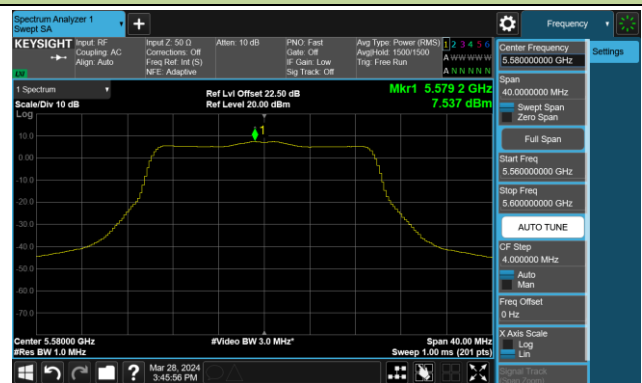

Channel 116 (5580MHz)