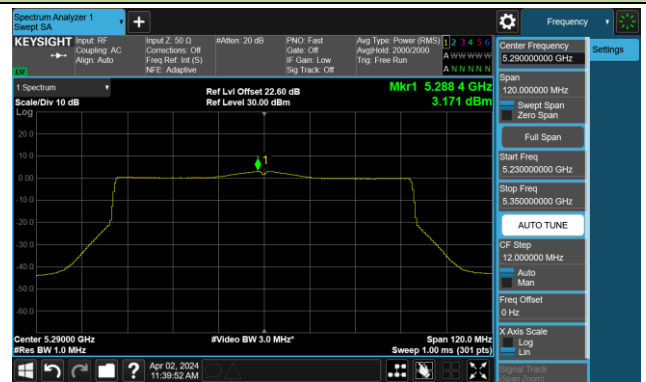

Channel 38 (5190MHz)

Channel 46 (5230MHz)

Channel 54 (5270MHz)

Channel 62 (5310MHz)

Channel 102 (5510MHz)

Channel 110 (5550MHz)

Channel 134 (5670MHz)

Channel 142 (5710MHz)

802.11be-EHT40 Power Spectral Density- Ant 0

Channel 151 (5755MHz)

Channel 159 (5795MHz)

802.11be-EHT80 Power Spectral Density- Ant 0

Channel 42 (5210MHz)

Channel 58 (5290MHz)

Channel 106 (5530MHz)

Channel 122 (5610MHz)

Channel 138 (5690MHz)

Channel 155 (5775MHz)

802.11be-EHT160 Power Spectral Density- Ant 0

Channel 50 (5250MHz)

Channel 114 (5570MHz)

802.11a Power Spectral Density- Ant 1

Channel 36 (5180MHz)

Channel 44 (5220MHz)