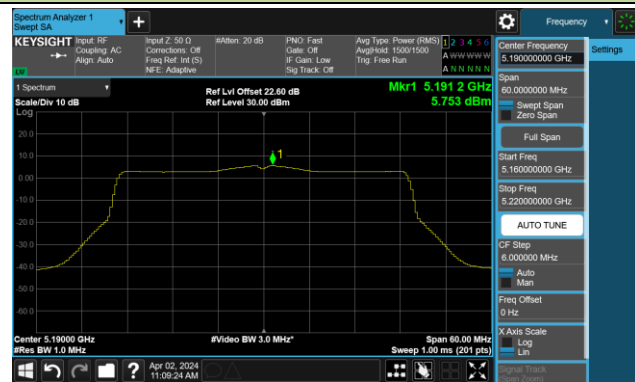

Channel 116 (5580MHz)

802.11be-EHT20 Power Spectral Density- Ant 0

Channel 140 (5700MHz)

Channel 144(5720MHz)

Channel 149 (5745MHz)

Channel 157 (5785MHz)

Channel 165 (5825MHz)

802.11be-EHT40 Power Spectral Density- Ant 0

Channel 38 (5190MHz)

Channel 46 (5230MHz)

Channel 54 (5270MHz)

Channel 62 (5310MHz)

Channel 102 (5510MHz)

Channel 110 (5550MHz)

Channel 134 (5670MHz)

Channel 142 (5710MHz)