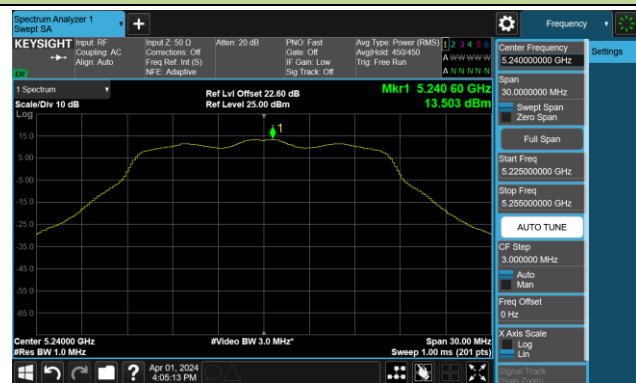

802.11be-EHT40 Power Spectral Density- Ant 0

Channel 151 (5755MHz)

Channel 159 (5795MHz)

802.11be-EHT80 Power Spectral Density- Ant 0

Channel 42 (5210MHz)

Channel 58 (5290MHz)

Channel 106 (5530MHz)

Channel 122 (5610MHz)

Channel 138 (5690MHz)

Channel 155 (5775MHz)

802.11be-EHT160 Power Spectral Density- Ant 0

Channel 50 (5250MHz)

Channel 114 (5570MHz)

802.11a Power Spectral Density- Ant 1

Channel 36 (5180MHz)

Channel 44 (5220MHz)

Channel 48 (5240MHz)

Channel 52 (5260MHz)

Channel 60 (5300MHz)

Channel 64 (5320MHz)

Channel 100 (5500MHz)

Channel 116 (5580MHz)