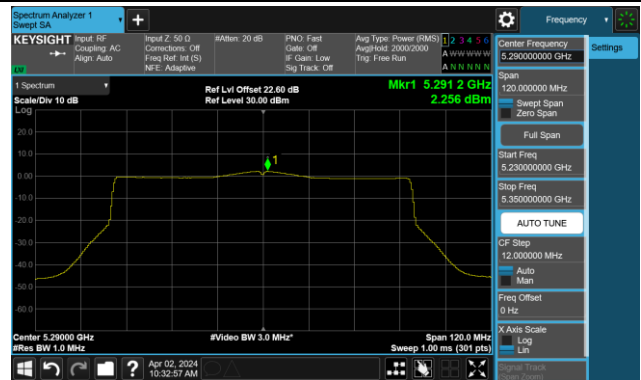

Channel 54 (5270MHz)

Channel 62 (5310MHz)

Channel 102 (5510MHz)

Channel 110 (5550MHz)

Channel 134 (5670MHz)

Channel 142 (5710MHz)

802.11ax-HE80 Power Spectral Density- Ant 0

Channel 42 (5210MHz)

Channel 58 (5290MHz)

Channel 106 (5530MHz)

Channel 122 (5610MHz)

Channel 138 (5690MHz)

Channel 155 (5775MHz)

802.11ax-HE160 Power Spectral Density- Ant 0

Channel 50 (5250MHz)

Channel 114 (5570MHz)