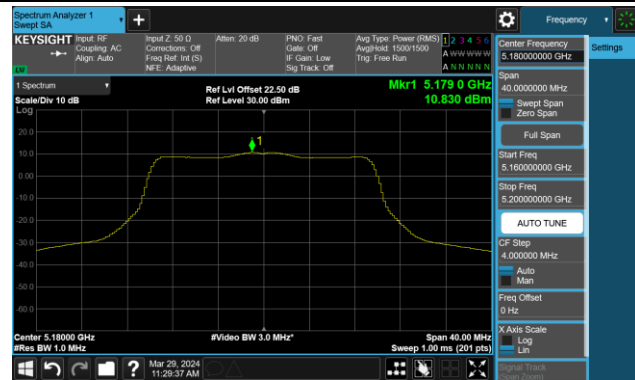

Channel 122 (5610MHz)

Channel 138 (5690MHz)

Channel 155 (5775MHz)

802.11ac-VHT160 Power Spectral Density- Ant 0

Channel 50 (5250MHz)

Channel 114 (5570MHz)

802.11ax-HE20 Power Spectral Density- Ant 0

Channel 36 (5180MHz)

Channel 44 (5220MHz)

Channel 48 (5240MHz)

Channel 52 (5260MHz)

Channel 60 (5300MHz)

Channel 64 (5320MHz)

Channel 100 (5500MHz)

Channel 116 (5580MHz)

802.11ax-HE20 Power Spectral Density- Ant 0