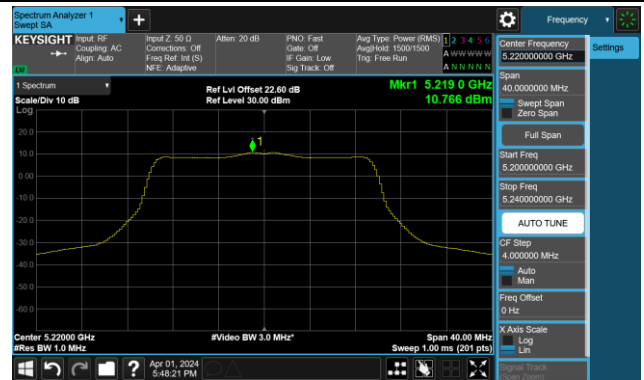

Channel 122 (5610MHz)

Channel 138 (5690MHz)

Channel 155 (5775MHz)

802.11ac-VHT160 Power Spectral Density- Ant 0

Channel 50 (5250MHz)

Channel 114 (5570MHz)

802.11ax-HE20 Power Spectral Density- Ant 0

Channel 36 (5180MHz)

Channel 44 (5220MHz)

Channel 48 (5240MHz)

Channel 52 (5260MHz)

Channel 60 (5300MHz)

Channel 64 (5320MHz)

Channel 100 (5500MHz)

Channel 116 (5580MHz)

802.11ax-HE20 Power Spectral Density- Ant 0