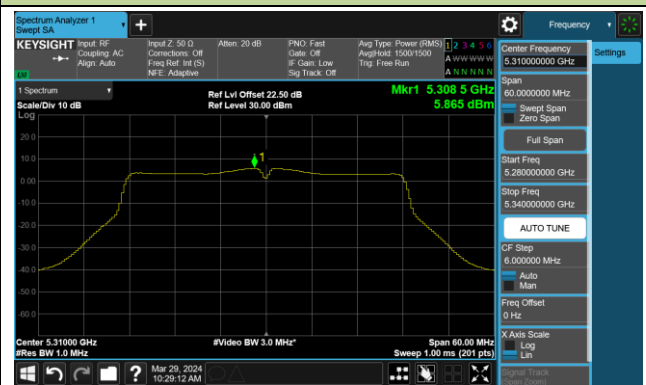

802.11ac-VHT40 Power Spectral Density- Ant 0

Channel 38 (5190MHz)

Channel 46 (5230MHz)

Channel 54 (5270MHz)

Channel 62 (5310MHz)

Channel 102 (5510MHz)

Channel 110 (5550MHz)

Channel 134 (5670MHz)

Channel 142(5710MHz)

802.11ac-VHT40 Power Spectral Density- Ant 0

Channel 151 (5755MHz)

Channel 159 (5795MHz)

802.11ac-VHT80 Power Spectral Density- Ant 0

Channel 42 (5210MHz)

Channel 58 (5290MHz)

Channel 106 (5530MHz)