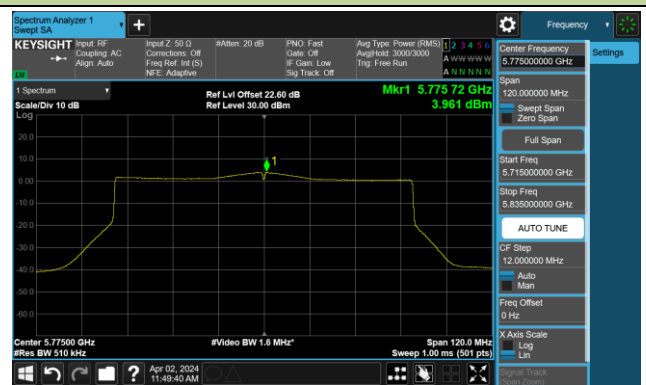

Channel 38 (5190MHz)

Channel 46 (5230MHz)

Channel 54 (5270MHz)

Channel 62 (5310MHz)

Channel 102 (5510MHz)

Channel 110 (5550MHz)

Channel 134 (5670MHz)

Channel 142 (5710MHz)

802.11be-EHT40 Power Spectral Density- Ant 0

Channel 151 (5755MHz)

Channel 159 (5795MHz)

802.11be-EHT80 Power Spectral Density- Ant 0

Channel 42 (5210MHz)

Channel 58 (5290MHz)

Channel 106 (5530MHz)

Channel 122 (5610MHz)

Channel 138 (5690MHz)

Channel 155 (5775MHz)

802.11be-EHT160 Power Spectral Density- Ant 0

Channel 50 (5250MHz)

Channel 114 (5570MHz)

802.11a Power Spectral Density- Ant 1

Channel 36 (5180MHz)

Channel 44 (5220MHz)