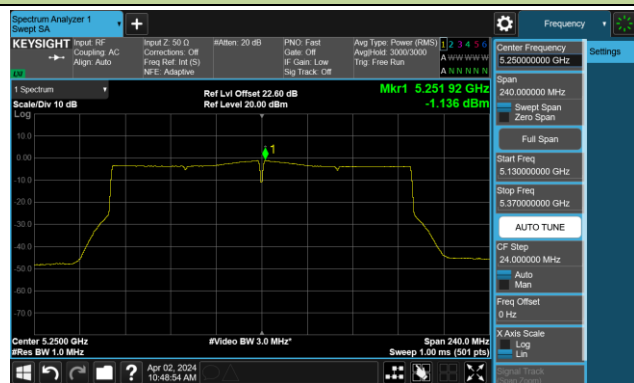

Channel 54 (5270MHz)

Channel 62 (5310MHz)

Channel 102 (5510MHz)

Channel 110 (5550MHz)

Channel 134 (5670MHz)

Channel 142 (5710MHz)

802.11ax-HE80 Power Spectral Density- Ant 0

Channel 42 (5210MHz)

Channel 58 (5290MHz)

Channel 106 (5530MHz)

Channel 122 (5610MHz)

Channel 138 (5690MHz)

Channel 155 (5775MHz)

802.11ax-HE160 Power Spectral Density- Ant 0

Channel 50 (5250MHz)

Channel 114 (5570MHz)

802.11be-EHT20 Power Spectral Density- Ant 0

Channel 36 (5180MHz)

Channel 44 (5220MHz)

Channel 48 (5240MHz)

Channel 52 (5260MHz)

Channel 60 (5300MHz)

Channel 64 (5320MHz)

Channel 100 (5500MHz)