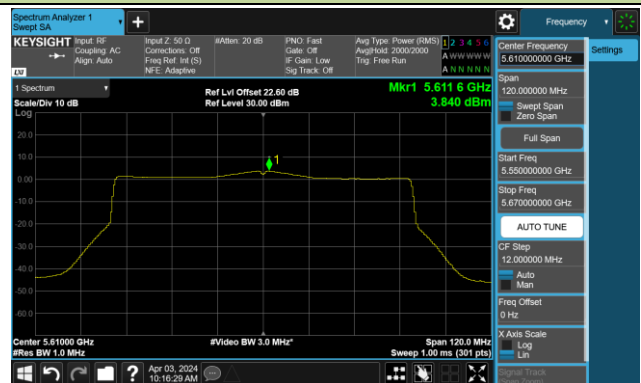

Channel 54 (5270MHz)

Channel 62 (5310MHz)

Channel 102 (5510MHz)

Channel 110 (5550MHz)

Channel 134 (5670MHz)

Channel 142 (5710MHz)

802.11ax-HE80 Power Spectral Density- Ant 0

Channel 42 (5210MHz)

Channel 58 (5290MHz)

Channel 106 (5530MHz)

Channel 122 (5610MHz)

Channel 138 (5690MHz)

Channel 155 (5775MHz)

802.11ax-HE160 Power Spectral Density- Ant 0

Channel 50 (5250MHz)

Channel 114 (5570MHz)