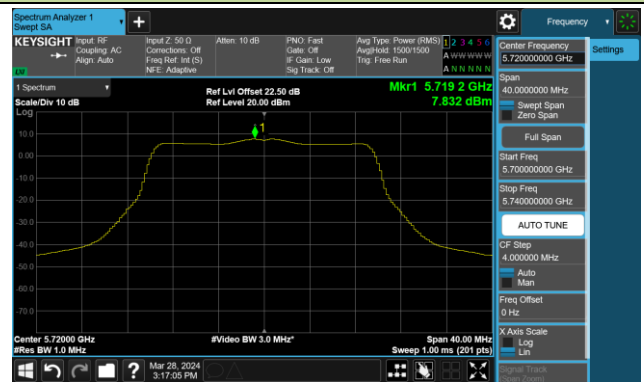

Channel 44 (5220MHz)

Channel 48 (5240MHz)

Channel 52 (5260MHz)

Channel 60 (5300MHz)

Channel 64 (5320MHz)

Channel 100 (5500MHz)

Channel 116 (5580MHz)

802.11ax-HE20 Power Spectral Density- Ant 0

Channel 140 (5700MHz)

Channel 144(5720MHz)

Channel 149 (5745MHz)

Channel 157 (5785MHz)

Channel 165 (5825MHz)

802.11ax-HE40 Power Spectral Density- Ant 0

Channel 38 (5190MHz)

Channel 46 (5230MHz)