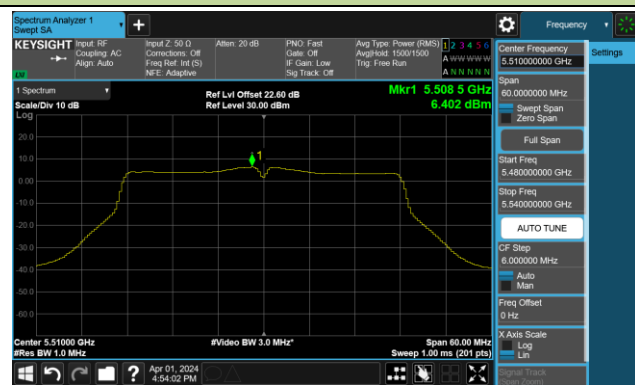

802.11ac-VHT40 Power Spectral Density- Ant 0

Channel 38 (5190MHz)

Channel 46 (5230MHz)

Channel 54 (5270MHz)

Channel 62 (5310MHz)

Channel 102 (5510MHz)

Channel 110 (5550MHz)

Channel 134 (5670MHz)

Channel 142(5710MHz)

802.11ac-VHT40 Power Spectral Density- Ant 0

Channel 151 (5755MHz)

Channel 159 (5795MHz)

802.11ac-VHT80 Power Spectral Density- Ant 0

Channel 42 (5210MHz)

Channel 58 (5290MHz)

Channel 106 (5530MHz)