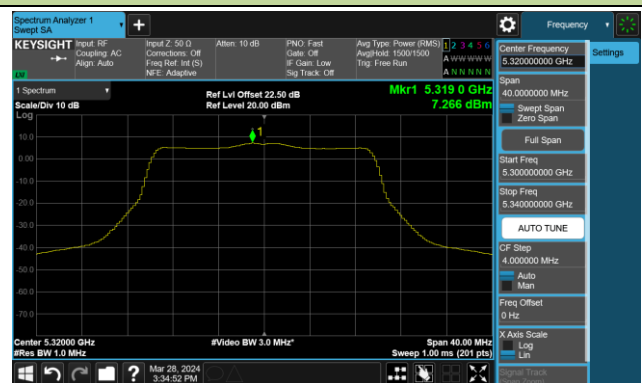

Channel 58 (5290MHz)

Channel 106 (5530MHz)

Channel 122 (5610MHz)

Channel 138 (5690MHz)

Channel 155 (5775MHz)

802.11ax-HE160 Power Spectral Density- Ant 0

Channel 50 (5250MHz)

Channel 114 (5570MHz)

802.11be-EHT20 Power Spectral Density- Ant 0

Channel 36 (5180MHz)

Channel 44 (5220MHz)

Channel 48 (5240MHz)

Channel 52 (5260MHz)

Channel 60 (5300MHz)

Channel 64 (5320MHz)

Channel 100 (5500MHz)

Channel 116 (5580MHz)

802.11be-EHT20 Power Spectral Density- Ant 0

Channel 140 (5700MHz)

Channel 144(5720MHz)

Channel 149 (5745MHz)

Channel 157 (5785MHz)

Channel 165 (5825MHz)

802.11be-EHT40 Power Spectral Density- Ant 0