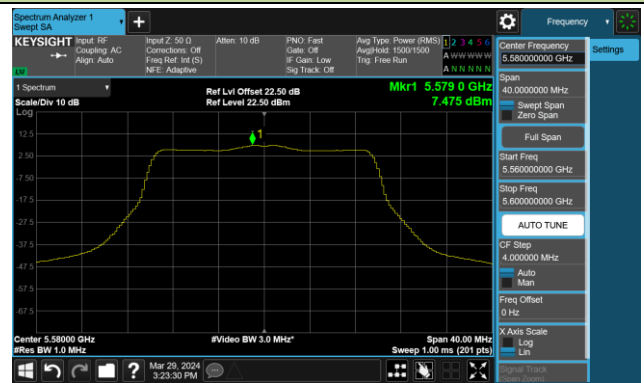

Channel 44 (5220MHz)

Channel 48 (5240MHz)

Channel 52 (5260MHz)

Channel 60 (5300MHz)

Channel 64 (5320MHz)

Channel 100 (5500MHz)

Channel 116 (5580MHz)

802.11ax-HE20 Power Spectral Density- Ant 0