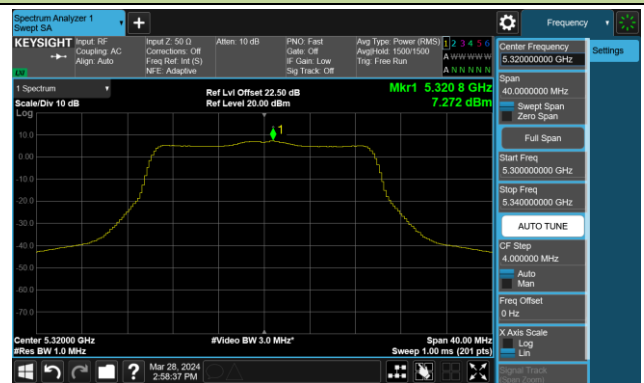

Channel 44 (5220MHz)

Channel 48 (5240MHz)

Channel 52 (5260MHz)

Channel 60 (5300MHz)

Channel 64 (5320MHz)

Channel 100 (5500MHz)

Channel 116 (5580MHz)

802.11ax-HE20 Power Spectral Density- Ant 0