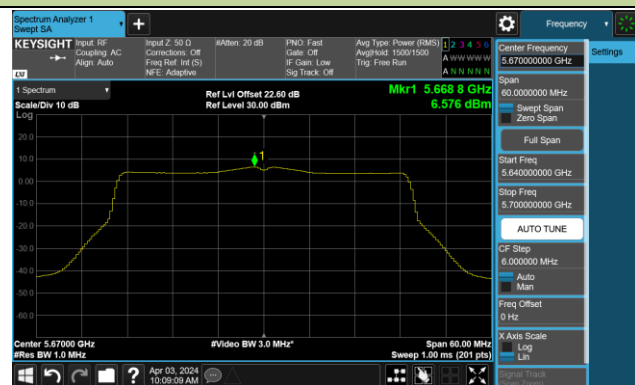

Channel 54 (5270MHz)

Channel 62 (5310MHz)

Channel 102 (5510MHz)

Channel 110 (5550MHz)

Channel 134 (5670MHz)

Channel 142 (5710MHz)

802.11ax-HE80 Power Spectral Density- Ant 0

Channel 42 (5210MHz)

Channel 58 (5290MHz)

Channel 106 (5530MHz)

Channel 122 (5610MHz)

Channel 138 (5690MHz)

Channel 155 (5775MHz)

802.11ax-HE160 Power Spectral Density- Ant 0

Channel 50 (5250MHz)

Channel 114 (5570MHz)