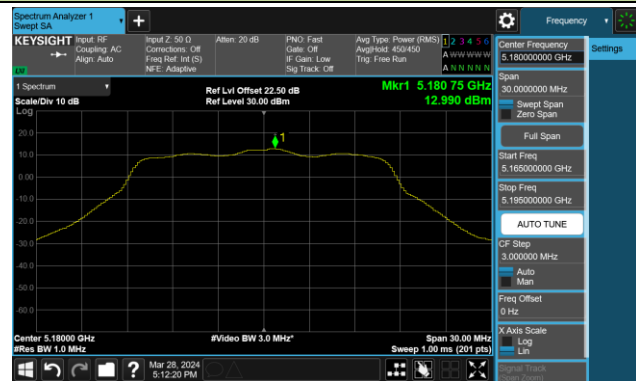

802.11be-EHT40 Power Spectral Density- Ant 0

Channel 151 (5755MHz)

Channel 159 (5795MHz)

802.11be-EHT80 Power Spectral Density- Ant 0

Channel 42 (5210MHz)

Channel 58 (5290MHz)

Channel 106 (5530MHz)

Channel 122 (5610MHz)

Channel 138 (5690MHz)

Channel 155 (5775MHz)

802.11be-EHT160 Power Spectral Density- Ant 0

Channel 50 (5250MHz)

Channel 114 (5570MHz)

802.11a Power Spectral Density- Ant 1

Channel 36 (5180MHz)

Channel 44 (5220MHz)

Channel 48 (5240MHz)

Channel 52 (5260MHz)

Channel 60 (5300MHz)

Channel 64 (5320MHz)

Channel 100 (5500MHz)

Channel 116 (5580MHz)