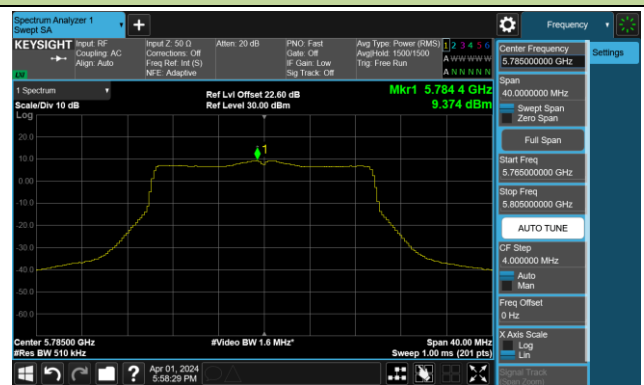

Channel 140 (5700MHz)

Channel 144(5720MHz)

Channel 149 (5745MHz)

Channel 157 (5785MHz)

Channel 165 (5825MHz)

802.11ax-HE40 Power Spectral Density- Ant 0

Channel 38 (5190MHz)

Channel 46 (5230MHz)

Channel 54 (5270MHz)

Channel 62 (5310MHz)

Channel 102 (5510MHz)

Channel 110 (5550MHz)

Channel 134 (5670MHz)

Channel 142 (5710MHz)

802.11ax-HE80 Power Spectral Density- Ant 0

Channel 42 (5210MHz)