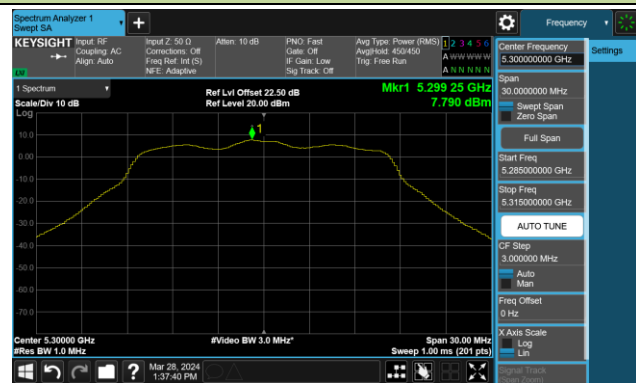

802.11be-EHT40 Power Spectral Density- Ant 0

Channel 151 (5755MHz)

Channel 159 (5795MHz)

802.11be-EHT80 Power Spectral Density- Ant 0

Channel 42 (5210MHz)

Channel 58 (5290MHz)

Channel 106 (5530MHz)

Channel 122 (5610MHz)

Channel 138 (5690MHz)

Channel 155 (5775MHz)

802.11be-EHT160 Power Spectral Density- Ant 0

Channel 50 (5250MHz)

Channel 114 (5570MHz)

802.11a Power Spectral Density- Ant 1

Channel 36 (5180MHz)

Channel 44 (5220MHz)

Channel 48 (5240MHz)

Channel 52 (5260MHz)

Channel 60 (5300MHz)

Channel 64 (5320MHz)

Channel 100 (5500MHz)

Channel 116 (5580MHz)