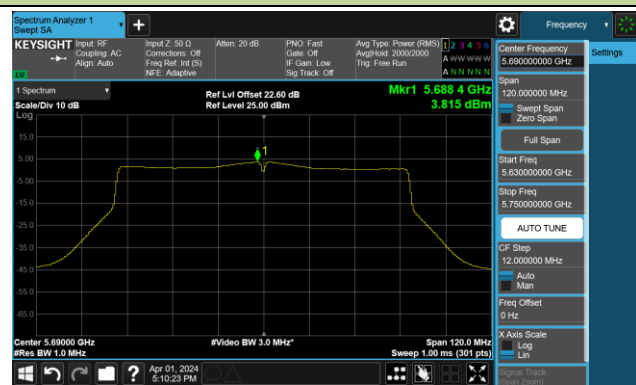

Channel 142(5710MHz)

802.11ac-VHT40 Power Spectral Density- Ant 0

Channel 151 (5755MHz)

Channel 159 (5795MHz)

802.11ac-VHT80 Power Spectral Density- Ant 0

Channel 42 (5210MHz)

Channel 58 (5290MHz)

Channel 106 (5530MHz)

Channel 122 (5610MHz)

Channel 138 (5690MHz)

Channel 155 (5775MHz)

802.11ac-VHT160 Power Spectral Density- Ant 0

Channel 50 (5250MHz)

Channel 114 (5570MHz)

802.11ax-HE20 Power Spectral Density- Ant 0

Channel 36 (5180MHz)