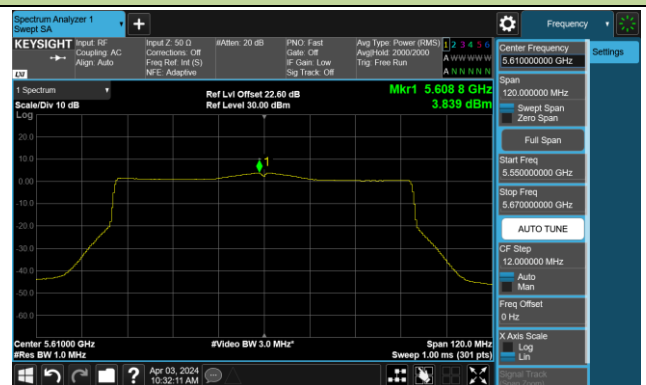

Channel 38 (5190MHz)

Channel 46 (5230MHz)

Channel 54 (5270MHz)

Channel 62 (5310MHz)

Channel 102 (5510MHz)

Channel 110 (5550MHz)

Channel 134 (5670MHz)

Channel 142 (5710MHz)

802.11be-EHT40 Power Spectral Density- Ant 0

Channel 151 (5755MHz)

Channel 159 (5795MHz)

802.11be-EHT80 Power Spectral Density- Ant 0

Channel 42 (5210MHz)

Channel 58 (5290MHz)

Channel 106 (5530MHz)

Channel 122 (5610MHz)

Channel 138 (5690MHz)

Channel 155 (5775MHz)

802.11be-EHT160 Power Spectral Density- Ant 0

Channel 50 (5250MHz)

Channel 114 (5570MHz)

802.11a Power Spectral Density- Ant 1

Channel 36 (5180MHz)

Channel 44 (5220MHz)