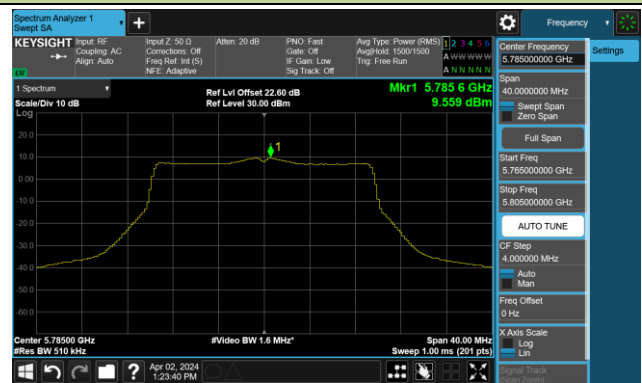

Channel 116 (5580MHz)

802.11be-EHT20 Power Spectral Density- Ant 0

Channel 140 (5700MHz)

Channel 144(5720MHz)

Channel 149 (5745MHz)

Channel 157 (5785MHz)

Channel 165 (5825MHz)

802.11be-EHT40 Power Spectral Density- Ant 0