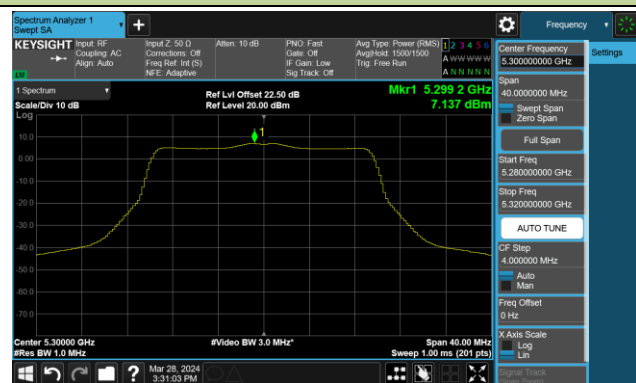

Channel 58 (5290MHz)

Channel 106 (5530MHz)

Channel 122 (5610MHz)

Channel 138 (5690MHz)

Channel 155 (5775MHz)

802.11ax-HE160 Power Spectral Density- Ant 0

Channel 50 (5250MHz)

Channel 114 (5570MHz)

802.11be-EHT20 Power Spectral Density- Ant 0

Channel 36 (5180MHz)

Channel 44 (5220MHz)

Channel 48 (5240MHz)

Channel 52 (5260MHz)

Channel 60 (5300MHz)

Channel 64 (5320MHz)

Channel 100 (5500MHz)