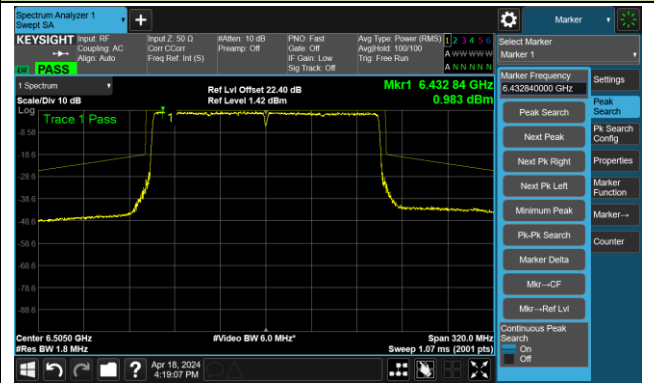

802.11ax-HE160 – Ant 3

Channel 111 (6505MHz)

The Reference Level

The Mask Data

Channel 143 (6665MHz)

The Reference Level

The Mask Data

Channel 175 (6825MHz)

The Reference Level

The Mask Data

802.11be-EHT20 – Ant 3

Channel 1 (5955MHz)

The Reference Level

The Mask Data

Channel 49 (6195MHz)

The Reference Level

The Mask Data

Channel 93 (6415MHz)

The Reference Level

The Mask Data

802.11be-EHT20 – Ant 3

Channel 97 (6435MHz)

The Reference Level

The Mask Data