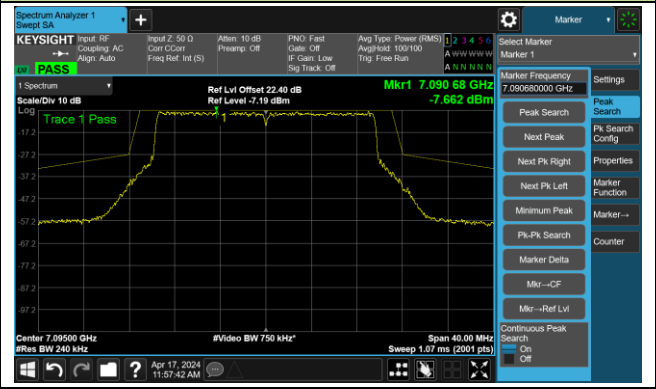

The Reference Level

The Mask Data

802.11be-EHT20 – Ant 3

Channel 229 (7095MHz)

The Reference Level

The Mask Data

802.11be-EHT40 – Ant 3

Channel 3 (5965MHz)

The Reference Level

The Mask Data

Channel 51 (6205MHz)

The Reference Level

The Mask Data

Channel 91 (6405MHz)

The Reference Level

The Mask Data