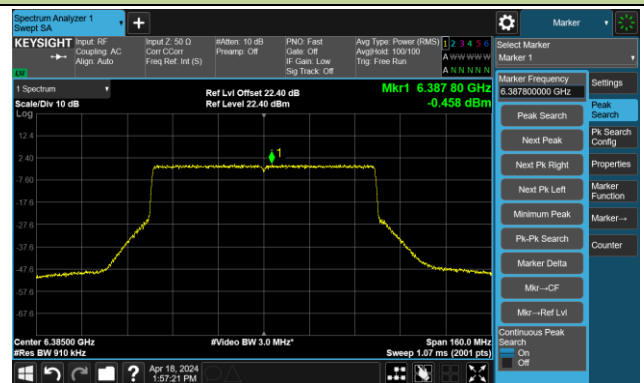

Channel 195 (6925MHz)

The Reference Level

The Mask Data

Channel 211 (7005MHz)

The Reference Level

The Mask Data

802.11be-EHT40 – Ant 3

Channel 227 (7085MHz)

The Reference Level

The Mask Data

802.11be-EHT80 – Ant 3

Channel 7 (5985MHz)

The Reference Level

The Mask Data

Channel 55 (6225MHz)

The Reference Level

The Mask Data

Channel 87 (6385MHz)

The Reference Level

The Mask Data

802.11be-EHT80 – Ant 3

Channel 103 (6465MHz)

The Reference Level

The Mask Data