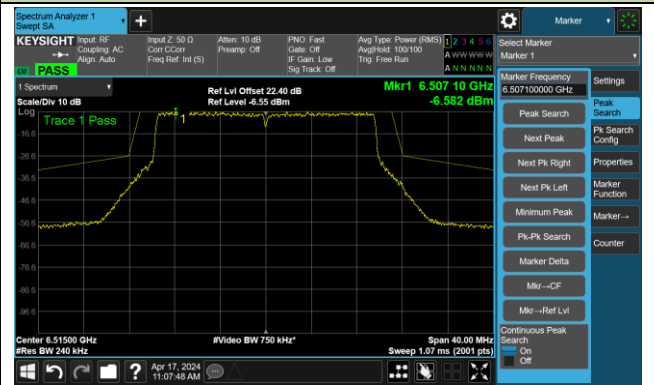

The Mask Data

Channel 93 (6415MHz)

The Reference Level

The Mask Data

802.11be-EHT20 – Ant 3

Channel 97 (6435MHz)

The Reference Level

The Mask Data

Channel 105 (6475MHz)

The Reference Level

The Mask Data

Channel 113 (6515MHz)

The Reference Level

The Mask Data

802.11be-EHT20 – Ant 3

Channel 117 (6535MHz)

The Reference Level

The Mask Data

Channel 149 (695MHz)

The Reference Level

The Mask Data

Channel 181 (685MHz)

The Reference Level

The Mask Data

802.11be-EHT20 – Ant 3

Channel 185 (6875MHz)

The Reference Level

The Mask Data

Channel 189 (6895MHz)

The Reference Level

The Mask Data

Channel 209 (6995MHz)