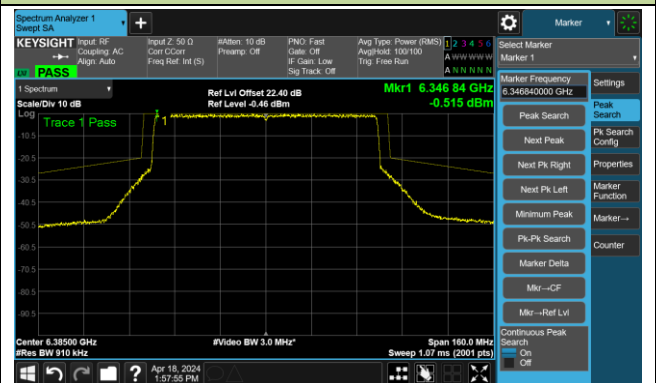

The Reference Level

The Mask Data

802.11be-EHT80 – Ant 3

Channel 7 (5985MHz)

The Reference Level

The Mask Data

Channel 55 (6225MHz)

The Reference Level

The Mask Data

Channel 87 (6385MHz)

The Reference Level

The Mask Data

802.11be-EHT80 – Ant 3

Channel 103 (6465MHz)

The Reference Level

The Mask Data

Channel 119 (6545MHz)

The Reference Level

The Mask Data

Channel 135 (6625MHz)

The Reference Level

The Mask Data

802.11be-EHT80 – Ant 3

Channel 151 (6705MHz)

The Reference Level

The Mask Data

Channel 167 (6785MHz)

The Reference Level

The Mask Data

Channel 183 (6865MHz)

The Reference Level

The Mask Data