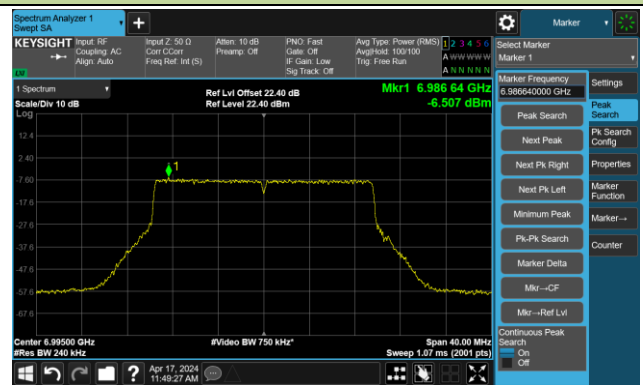

The Reference Level

The Mask Data

Channel 149 (695MHz)

The Reference Level

The Mask Data

Channel 181 (685MHz)

The Reference Level

The Mask Data

802.11be-EHT20 – Ant 3

Channel 185 (6875MHz)

The Reference Level

The Mask Data

Channel 189 (6895MHz)

The Reference Level

The Mask Data

Channel 209 (6995MHz)

The Reference Level

The Mask Data

802.11be-EHT20 – Ant 3

Channel 229 (7095MHz)

The Reference Level

The Mask Data

802.11be-EHT40 – Ant 3

Channel 3 (5965MHz)

The Reference Level

The Mask Data

Channel 51 (6205MHz)

The Reference Level

The Mask Data

Channel 91 (6405MHz)

The Reference Level

The Mask Data