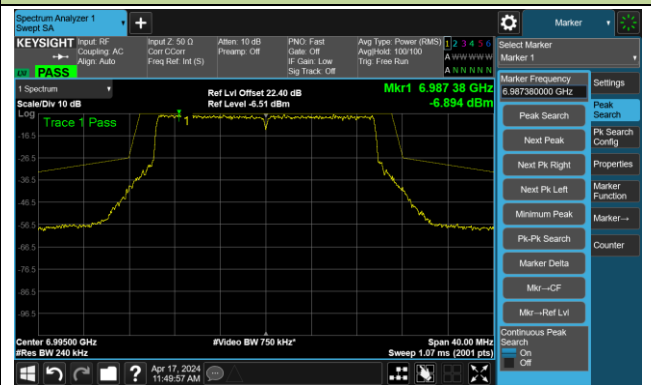

The Reference Level

The Mask Data

Channel 149 (695MHz)

The Reference Level

The Mask Data

Channel 181 (685MHz)

The Reference Level

The Mask Data

802.11be-EHT20 – Ant 3

Channel 185 (6875MHz)

The Reference Level

The Mask Data

Channel 189 (6895MHz)

The Reference Level

The Mask Data

Channel 209 (6995MHz)

The Reference Level

The Mask Data

802.11be-EHT20 – Ant 3

Channel 229 (7095MHz)

The Reference Level

The Mask Data

802.11be-EHT40 – Ant 3

Channel 3 (5965MHz)

The Reference Level

The Mask Data

Channel 51 (6205MHz)

The Reference Level

The Mask Data

Channel 91 (6405MHz)

The Reference Level

The Mask Data