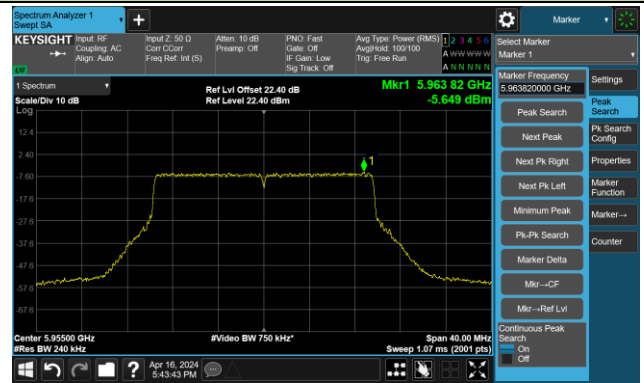

The Reference Level

The Mask Data

802.11be-EHT20 – Ant 3

Channel 1 (5955MHz)

The Reference Level

The Mask Data

Channel 49 (6195MHz)

The Reference Level

The Mask Data

Channel 93 (6415MHz)

The Reference Level

The Mask Data

802.11be-EHT20 – Ant 3

Channel 97 (6435MHz)

The Reference Level

The Mask Data