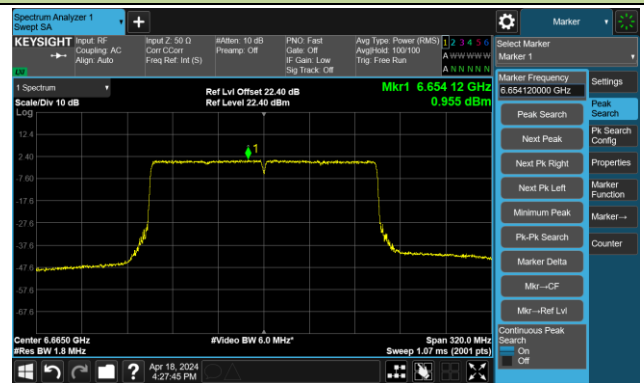

802.11ax-HE160 – Ant 3

Channel 111 (6505MHz)

The Reference Level

The Mask Data

Channel 143 (6665MHz)

The Reference Level

The Mask Data

Channel 175 (6825MHz)

The Reference Level

The Mask Data

802.11be-EHT20 – Ant 3

Channel 1 (5955MHz)

The Reference Level

The Mask Data

Channel 49 (6195MHz)

The Reference Level