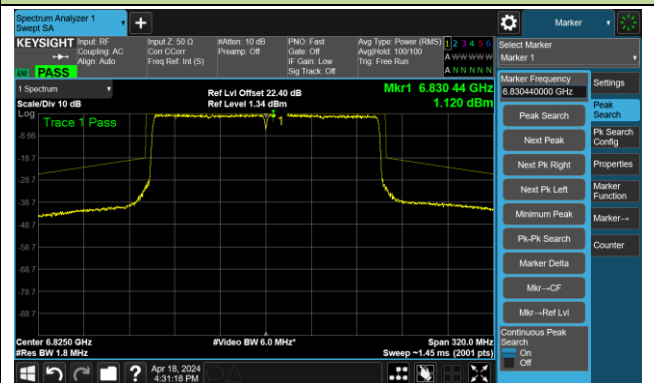

802.11ax-HE160 – Ant 3

Channel 111 (6505MHz)

The Reference Level

The Mask Data

Channel 143 (6665MHz)

The Reference Level

The Mask Data

Channel 175 (6825MHz)

The Reference Level

The Mask Data

802.11be-EHT20 – Ant 3

Channel 1 (5955MHz)

The Reference Level

The Mask Data

Channel 49 (6195MHz)

The Reference Level

The Mask Data

Channel 93 (6415MHz)

The Reference Level

The Mask Data

802.11be-EHT20 – Ant 3

Channel 97 (6435MHz)

The Reference Level

The Mask Data