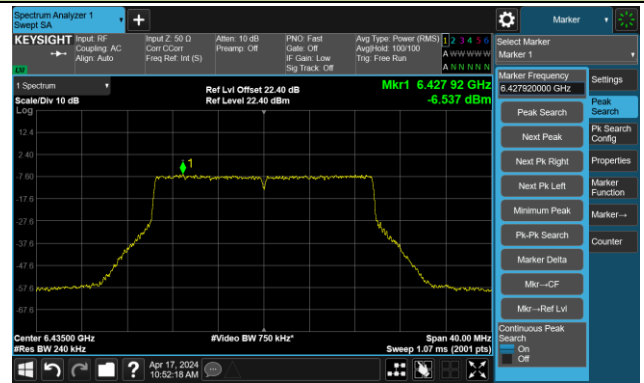

The Mask Data

Channel 93 (6415MHz)

The Reference Level

The Mask Data

802.11be-EHT20 – Ant 3

Channel 97 (6435MHz)

The Reference Level

The Mask Data

Channel 105 (6475MHz)

The Reference Level

The Mask Data

Channel 113 (6515MHz)

The Reference Level

The Mask Data

802.11be-EHT20 – Ant 3

Channel 117 (6535MHz)

The Reference Level

The Mask Data

Channel 149 (695MHz)

The Reference Level

The Mask Data

Channel 181 (685MHz)

The Reference Level

The Mask Data