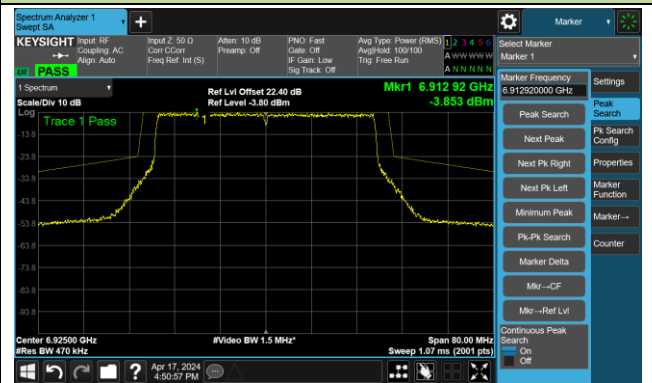

The Reference Level

The Mask Data

802.11be-EHT40 – Ant 3

Channel 123 (6565MHz)

The Reference Level

The Mask Data

Channel 147 (6685MHz)

The Reference Level

The Mask Data

Channel 179 (6845MHz)

The Reference Level

The Mask Data

802.11be-EHT40 – Ant 3

Channel 187 (6885MHz)

The Reference Level

The Mask Data

Channel 195 (6925MHz)

The Reference Level

The Mask Data

Channel 211 (7005MHz)

The Reference Level

The Mask Data

802.11be-EHT40 – Ant 3

Channel 227 (7085MHz)