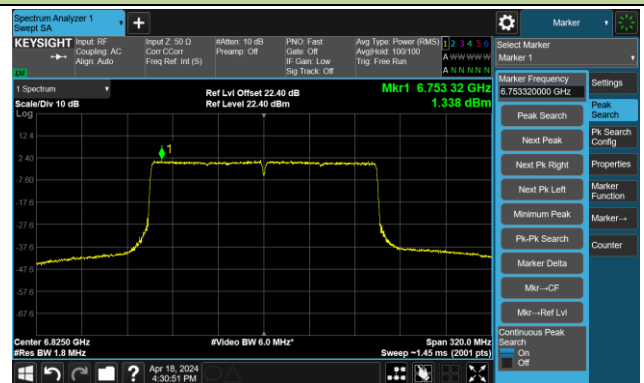

802.11ax-HE160 – Ant 3

Channel 111 (6505MHz)

The Reference Level

The Mask Data

Channel 143 (6665MHz)

The Reference Level

The Mask Data

Channel 175 (6825MHz)

The Reference Level

The Mask Data

802.11be-EHT20 – Ant 3

Channel 1 (5955MHz)

The Reference Level

The Mask Data

Channel 49 (6195MHz)

The Reference Level