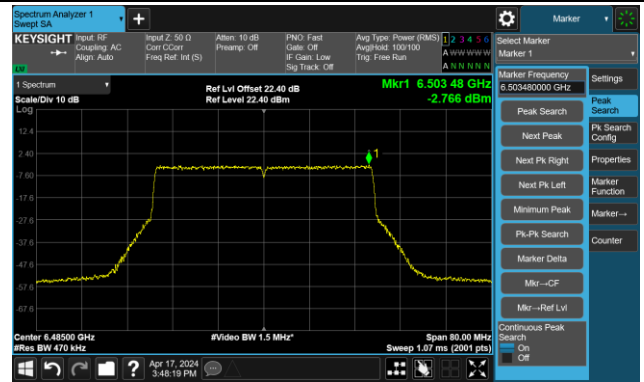

The Reference Level

The Mask Data

Channel 51 (6205MHz)

The Reference Level

The Mask Data

Channel 91 (6405MHz)

The Reference Level

The Mask Data

802.11be-EHT40 – Ant 3

Channel 99 (6445MHz)

The Reference Level

The Mask Data

Channel 107 (6485MHz)

The Reference Level

The Mask Data

Channel 115 (6525MHz)

The Reference Level

The Mask Data

802.11be-EHT40 – Ant 3

Channel 123 (6565MHz)

The Reference Level

The Mask Data

Channel 147 (6685MHz)

The Reference Level