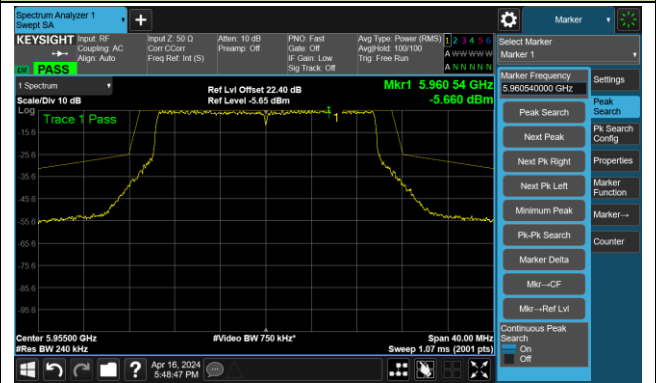

The Reference Level

The Mask Data

802.11be-EHT20 – Ant 3

Channel 1 (5955MHz)

The Reference Level

The Mask Data

Channel 49 (6195MHz)

The Reference Level

The Mask Data

Channel 93 (6415MHz)

The Reference Level

The Mask Data

802.11be-EHT20 – Ant 3

Channel 97 (6435MHz)

The Reference Level

The Mask Data

Channel 105 (6475MHz)

The Reference Level

The Mask Data

Channel 113 (6515MHz)

The Reference Level

The Mask Data

802.11be-EHT20 – Ant 3

Channel 117 (6535MHz)