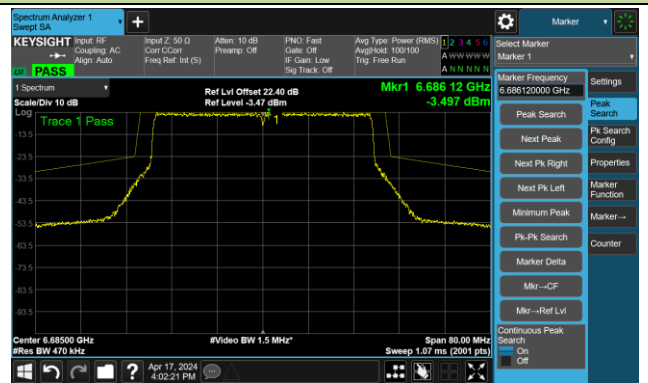

802.11be-EHT40 – Ant 3

Channel 99 (6445MHz)

The Reference Level

The Mask Data

Channel 107 (6485MHz)

The Reference Level

The Mask Data

Channel 115 (6525MHz)

The Reference Level

The Mask Data

802.11be-EHT40 – Ant 3

Channel 123 (6565MHz)

The Reference Level

The Mask Data

Channel 147 (6685MHz)

The Reference Level

The Mask Data

Channel 179 (6845MHz)

The Reference Level

The Mask Data

802.11be-EHT40 – Ant 3

Channel 187 (6885MHz)

The Reference Level

The Mask Data

Channel 195 (6925MHz)

The Reference Level

The Mask Data

Channel 211 (7005MHz)

The Reference Level

The Mask Data

802.11be-EHT40 – Ant 3

Channel 227 (7085MHz)