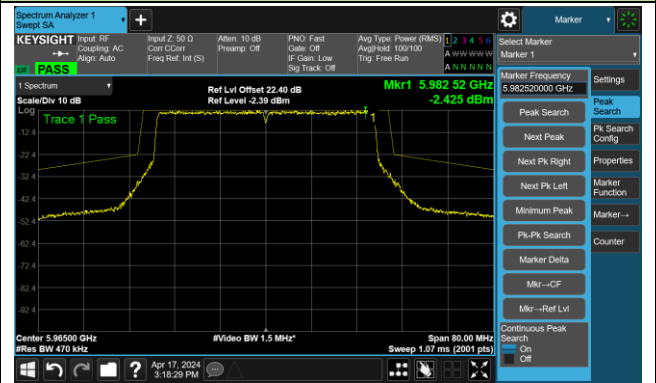

802.11be-EHT20 – Ant 3

Channel 185 (6875MHz)

The Reference Level

The Mask Data

Channel 189 (6895MHz)

The Reference Level

The Mask Data

Channel 209 (6995MHz)

The Reference Level

The Mask Data

802.11be-EHT20 – Ant 3

Channel 229 (7095MHz)

The Reference Level

The Mask Data

802.11be-EHT40 – Ant 3

Channel 3 (5965MHz)

The Reference Level

The Mask Data

Channel 51 (6205MHz)

The Reference Level

The Mask Data

Channel 91 (6405MHz)

The Reference Level

The Mask Data