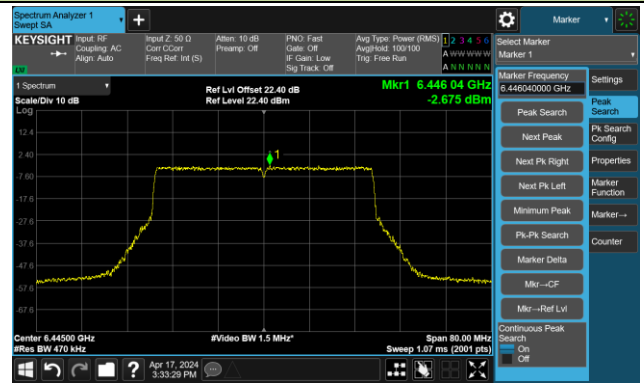

The Reference Level

The Mask Data

802.11be-EHT20 – Ant 3

Channel 229 (7095MHz)

The Reference Level

The Mask Data

802.11be-EHT40 – Ant 3

Channel 3 (5965MHz)

The Reference Level

The Mask Data

Channel 51 (6205MHz)

The Reference Level

The Mask Data

Channel 91 (6405MHz)

The Reference Level

The Mask Data

802.11be-EHT40 – Ant 3

Channel 99 (6445MHz)

The Reference Level

The Mask Data

Channel 107 (6485MHz)

The Reference Level

The Mask Data

Channel 115 (6525MHz)