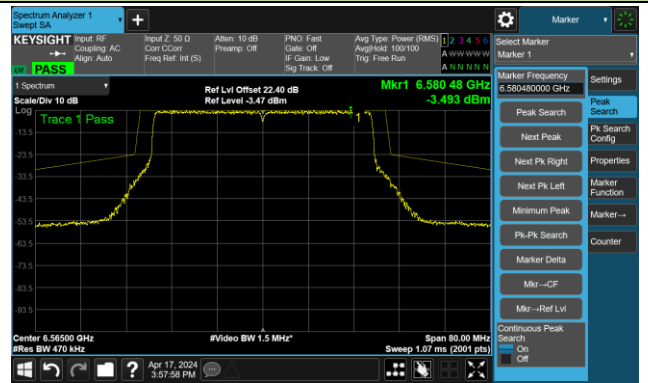

The Reference Level

The Mask Data

802.11be-EHT40 – Ant 3

Channel 123 (6565MHz)

The Reference Level

The Mask Data

Channel 147 (6685MHz)

The Reference Level

The Mask Data

Channel 179 (6845MHz)

The Reference Level

The Mask Data

802.11be-EHT40 – Ant 3

Channel 187 (6885MHz)

The Reference Level

The Mask Data

Channel 195 (6925MHz)

The Reference Level

The Mask Data

Channel 211 (7005MHz)

The Reference Level

The Mask Data

802.11be-EHT40 – Ant 3

Channel 227 (7085MHz)