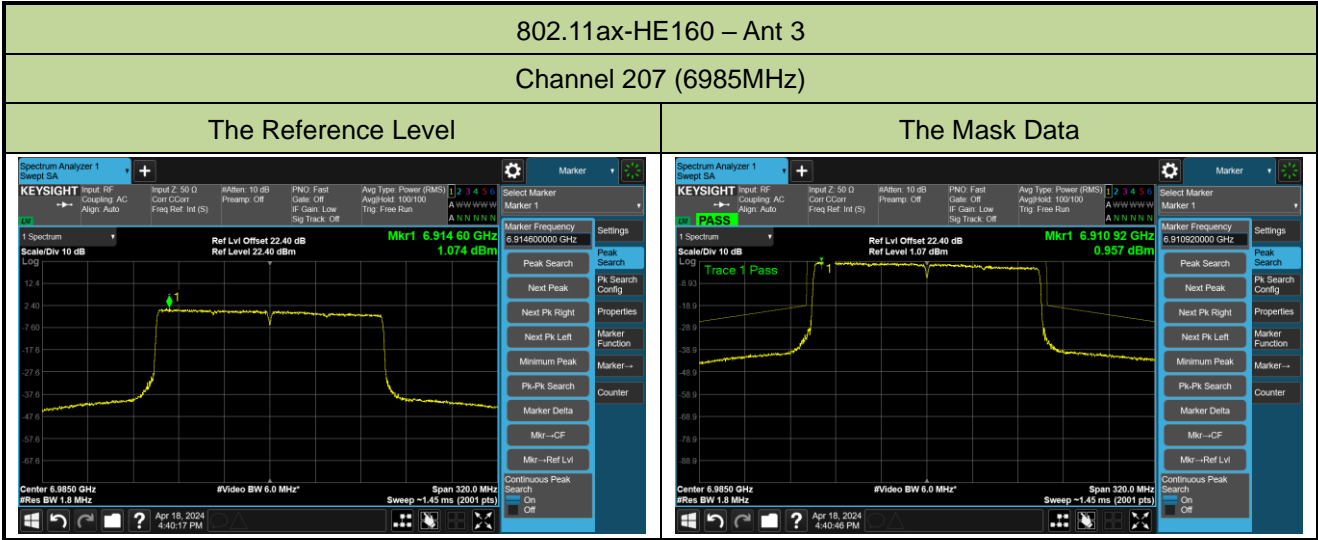

802.11ax-HE160 – Ant 3

Channel 111 (6505MHz)

The Reference Level

The Mask Data

Channel 143 (6665MHz)

The Reference Level

The Mask Data

Channel 175 (6825MHz)

The Reference Level

The Mask Data

802.11be-EHT20 – Ant 3

Channel 1 (5955MHz)

The Reference Level

The Mask Data

Channel 49 (6195MHz)

The Reference Level

The Mask Data

Channel 93 (6415MHz)

The Reference Level

The Mask Data

802.11be-EHT20 – Ant 3

Channel 97 (6435MHz)

The Reference Level

The Mask Data