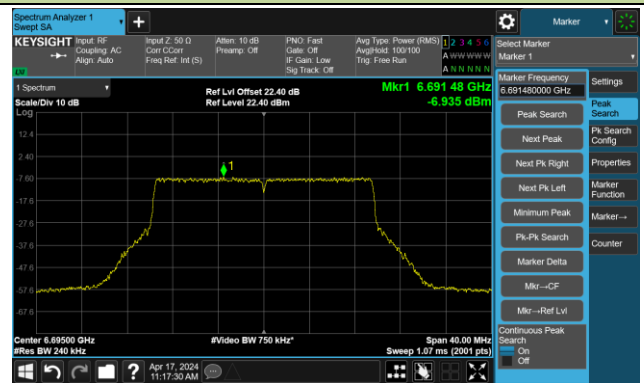

The Reference Level

The Mask Data

Channel 149 (695MHz)

The Reference Level

The Mask Data

Channel 181 (685MHz)

The Reference Level

The Mask Data

802.11be-EHT20 – Ant 3

Channel 185 (6875MHz)

The Reference Level

The Mask Data

Channel 189 (6895MHz)

The Reference Level

The Mask Data

Channel 209 (6995MHz)