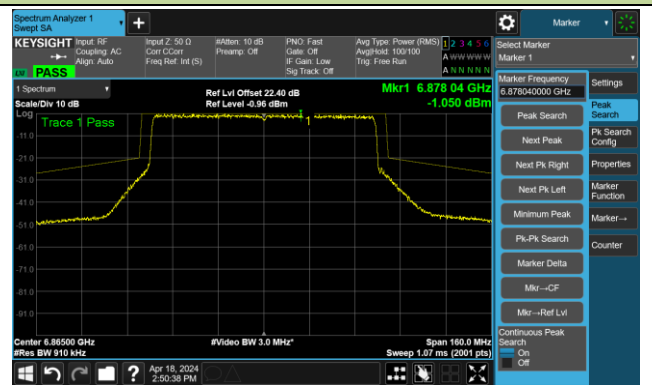

Channel 119 (6545MHz)

The Reference Level

The Mask Data

Channel 135 (6625MHz)

The Reference Level

The Mask Data

802.11be-EHT80 – Ant 3

Channel 151 (6705MHz)

The Reference Level

The Mask Data

Channel 167 (6785MHz)

The Reference Level

The Mask Data

Channel 183 (6865MHz)

The Reference Level

The Mask Data

802.11be-EHT80 – Ant 3

Channel 199 (6945MHz)

The Reference Level

The Mask Data

Channel 215 (7025MHz)

The Reference Level

The Mask Data