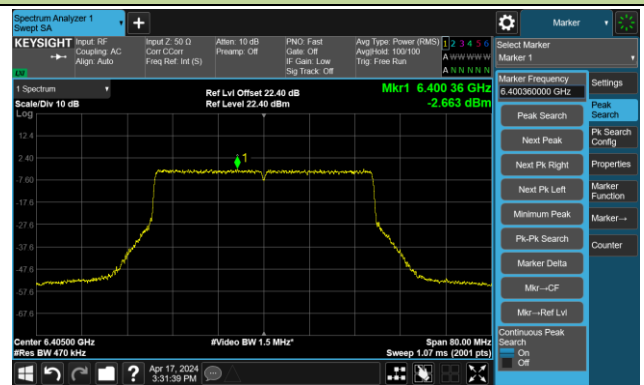

The Reference Level

The Mask Data

802.11be-EHT20 – Ant 3

Channel 229 (7095MHz)

The Reference Level

The Mask Data

802.11be-EHT40 – Ant 3

Channel 3 (5965MHz)

The Reference Level

The Mask Data

Channel 51 (6205MHz)

The Reference Level

The Mask Data

Channel 91 (6405MHz)

The Reference Level

The Mask Data

802.11be-EHT40 – Ant 3

Channel 99 (6445MHz)

The Reference Level

The Mask Data

Channel 107 (6485MHz)

The Reference Level

The Mask Data

Channel 115 (6525MHz)