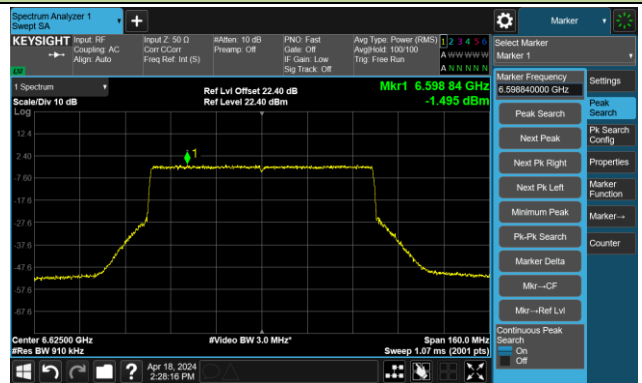

The Mask Data

Channel 87 (6385MHz)

The Reference Level

The Mask Data

802.11be-EHT80 – Ant 3

Channel 103 (6465MHz)

The Reference Level

The Mask Data

Channel 119 (6545MHz)

The Reference Level

The Mask Data

Channel 135 (6625MHz)

The Reference Level

The Mask Data

802.11be-EHT80 – Ant 3

Channel 151 (6705MHz)

The Reference Level

The Mask Data

Channel 167 (6785MHz)

The Reference Level

The Mask Data

Channel 183 (6865MHz)

The Reference Level

The Mask Data

802.11be-EHT80 – Ant 3

Channel 199 (6945MHz)

The Reference Level

The Mask Data

Channel 215 (7025MHz)

The Reference Level

The Mask Data