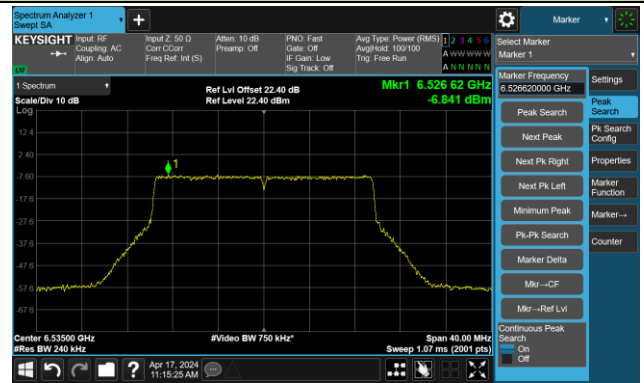

Channel 105 (6475MHz)

The Reference Level

The Mask Data

Channel 113 (6515MHz)

The Reference Level

The Mask Data

802.11be-EHT20 – Ant 3

Channel 117 (6535MHz)

The Reference Level

The Mask Data

Channel 149 (695MHz)

The Reference Level

The Mask Data

Channel 181 (685MHz)

The Reference Level

The Mask Data