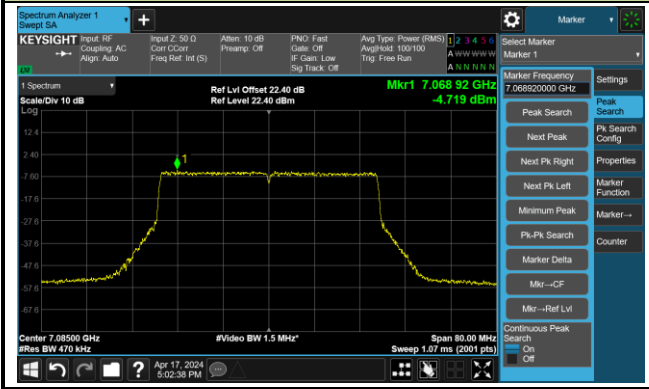

Channel 195 (6925MHz)

The Reference Level

The Mask Data

Channel 211 (7005MHz)

The Reference Level

The Mask Data

802.11be-EHT40 – Ant 3

Channel 227 (7085MHz)

The Reference Level

The Mask Data

802.11be-EHT80 – Ant 3

Channel 7 (5985MHz)

The Reference Level

The Mask Data

Channel 55 (6225MHz)

The Reference Level