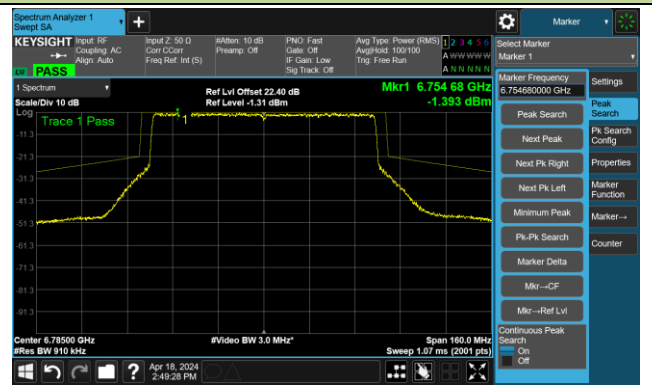

Channel 119 (6545MHz)

The Reference Level

The Mask Data

Channel 135 (6625MHz)

The Reference Level

The Mask Data

802.11be-EHT80 – Ant 3

Channel 151 (6705MHz)

The Reference Level

The Mask Data

Channel 167 (6785MHz)

The Reference Level

The Mask Data

Channel 183 (6865MHz)

The Reference Level

The Mask Data

802.11be-EHT80 – Ant 3

Channel 199 (6945MHz)

The Reference Level

The Mask Data

Channel 215 (7025MHz)

The Reference Level

The Mask Data