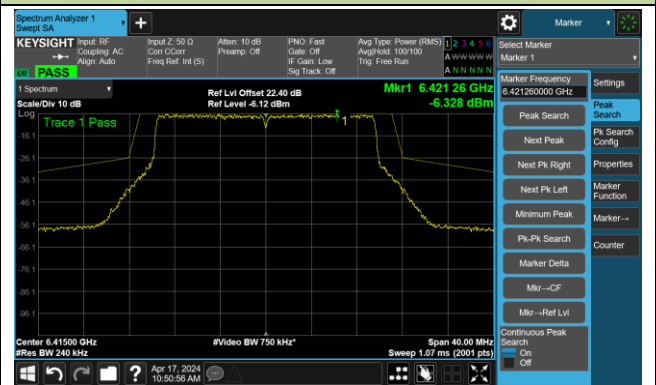

The Reference Level

The Mask Data

802.11be-EHT20 – Ant 3

Channel 1 (5955MHz)

The Reference Level

The Mask Data

Channel 49 (6195MHz)

The Reference Level

The Mask Data

Channel 93 (6415MHz)

The Reference Level

The Mask Data

802.11be-EHT20 – Ant 3

Channel 97 (6435MHz)

The Reference Level

The Mask Data

Channel 105 (6475MHz)

The Reference Level

The Mask Data

Channel 113 (6515MHz)

The Reference Level

The Mask Data

802.11be-EHT20 – Ant 3

Channel 117 (6535MHz)

The Reference Level

The Mask Data

Channel 149 (695MHz)

The Reference Level

The Mask Data

Channel 181 (685MHz)

The Reference Level

The Mask Data