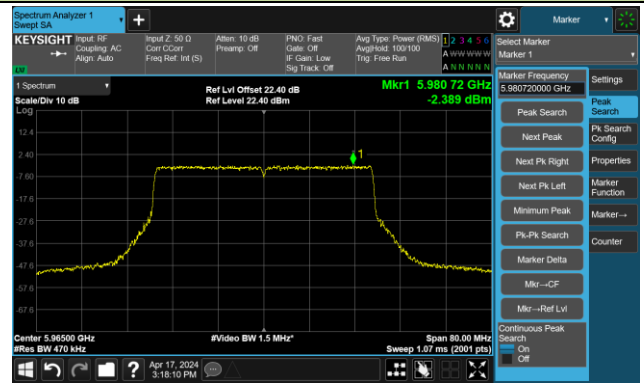

The Reference Level

The Mask Data

802.11be-EHT20 – Ant 3

Channel 229 (7095MHz)

The Reference Level

The Mask Data

802.11be-EHT40 – Ant 3

Channel 3 (5965MHz)

The Reference Level

The Mask Data

Channel 51 (6205MHz)

The Reference Level

The Mask Data

Channel 91 (6405MHz)

The Reference Level

The Mask Data