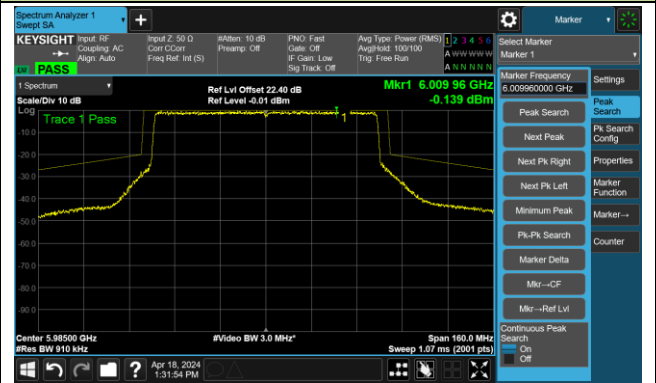

Channel 195 (6925MHz)

The Reference Level

The Mask Data

Channel 211 (7005MHz)

The Reference Level

The Mask Data

802.11be-EHT40 – Ant 3

Channel 227 (7085MHz)

The Reference Level

The Mask Data

802.11be-EHT80 – Ant 3

Channel 7 (5985MHz)

The Reference Level

The Mask Data

Channel 55 (6225MHz)

The Reference Level

The Mask Data

Channel 87 (6385MHz)

The Reference Level

The Mask Data

802.11be-EHT80 – Ant 3

Channel 103 (6465MHz)

The Reference Level

The Mask Data