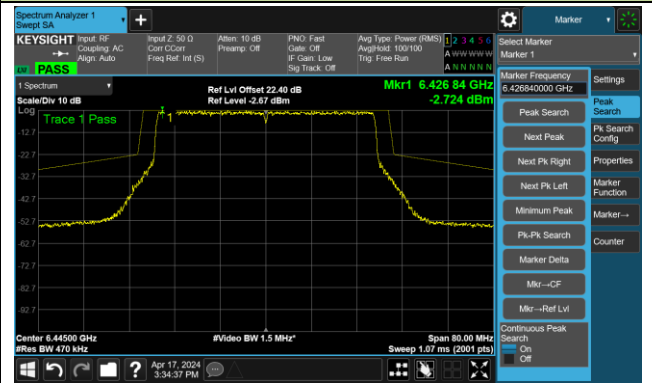

The Reference Level

The Mask Data

802.11be-EHT20 – Ant 3

Channel 229 (7095MHz)

The Reference Level

The Mask Data

802.11be-EHT40 – Ant 3

Channel 3 (5965MHz)

The Reference Level

The Mask Data

Channel 51 (6205MHz)

The Reference Level

The Mask Data

Channel 91 (6405MHz)

The Reference Level

The Mask Data

802.11be-EHT40 – Ant 3

Channel 99 (6445MHz)

The Reference Level

The Mask Data

Channel 107 (6485MHz)

The Reference Level

The Mask Data

Channel 115 (6525MHz)