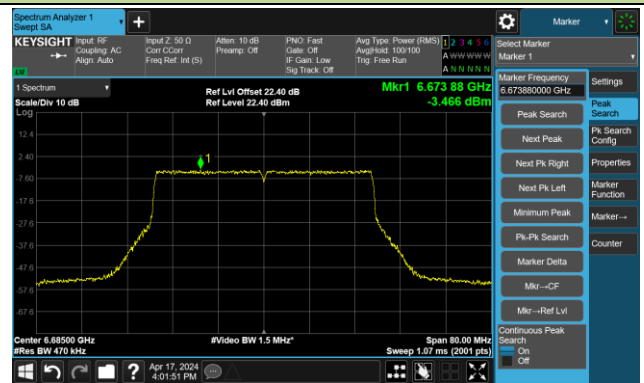

The Reference Level

The Mask Data

802.11be-EHT40 – Ant 3

Channel 123 (6565MHz)

The Reference Level

The Mask Data

Channel 147 (6685MHz)

The Reference Level

The Mask Data

Channel 179 (6845MHz)

The Reference Level

The Mask Data

802.11be-EHT40 – Ant 3

Channel 187 (6885MHz)

The Reference Level

The Mask Data