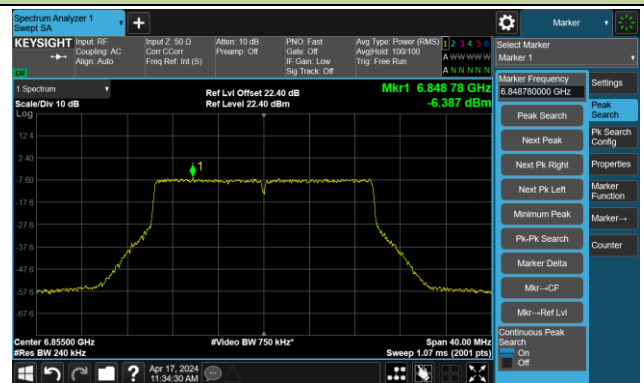

The Reference Level

The Mask Data

Channel 149 (695MHz)

The Reference Level

The Mask Data

Channel 181 (685MHz)

The Reference Level

The Mask Data

802.11be-EHT20 – Ant 3

Channel 185 (6875MHz)

The Reference Level

The Mask Data

Channel 189 (6895MHz)

The Reference Level

The Mask Data

Channel 209 (6995MHz)