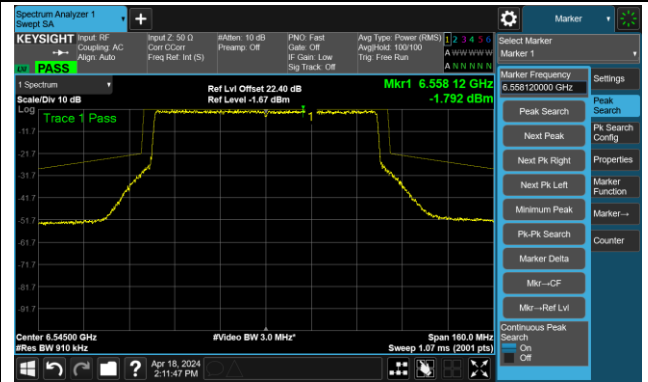

The Reference Level

The Mask Data

802.11be-EHT80 – Ant 3

Channel 7 (5985MHz)

The Reference Level

The Mask Data

Channel 55 (6225MHz)

The Reference Level

The Mask Data

Channel 87 (6385MHz)

The Reference Level

The Mask Data

802.11be-EHT80 – Ant 3

Channel 103 (6465MHz)

The Reference Level

The Mask Data

Channel 119 (6545MHz)

The Reference Level

The Mask Data

Channel 135 (6625MHz)

The Reference Level

The Mask Data

802.11be-EHT80 – Ant 3

Channel 151 (6705MHz)