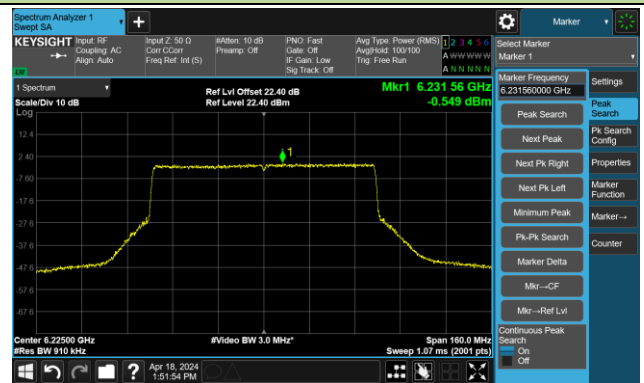

Channel 195 (6925MHz)

The Reference Level

The Mask Data

Channel 211 (7005MHz)

The Reference Level

The Mask Data

802.11be-EHT40 – Ant 3

Channel 227 (7085MHz)

The Reference Level

The Mask Data

802.11be-EHT80 – Ant 3

Channel 7 (5985MHz)

The Reference Level

The Mask Data

Channel 55 (6225MHz)

The Reference Level

The Mask Data

Channel 87 (6385MHz)

The Reference Level

The Mask Data

802.11be-EHT80 – Ant 3

Channel 103 (6465MHz)

The Reference Level

The Mask Data