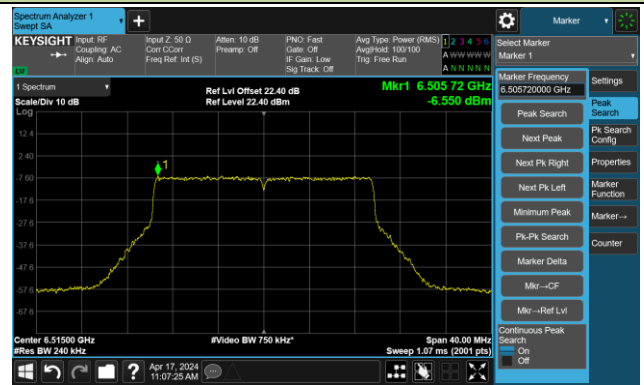

The Mask Data

Channel 93 (6415MHz)

The Reference Level

The Mask Data

802.11be-EHT20 – Ant 3

Channel 97 (6435MHz)

The Reference Level

The Mask Data

Channel 105 (6475MHz)

The Reference Level

The Mask Data

Channel 113 (6515MHz)

The Reference Level

The Mask Data

802.11be-EHT20 – Ant 3

Channel 117 (6535MHz)

The Reference Level

The Mask Data

Channel 149 (695MHz)

The Reference Level

The Mask Data

Channel 181 (685MHz)

The Reference Level

The Mask Data

802.11be-EHT20 – Ant 3

Channel 185 (6875MHz)

The Reference Level

The Mask Data

Channel 189 (6895MHz)

The Reference Level

The Mask Data

Channel 209 (6995MHz)