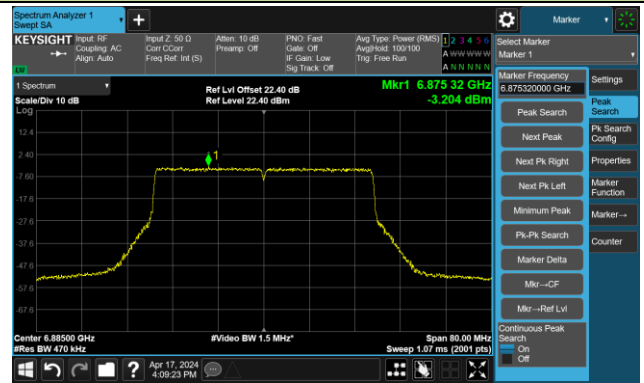

The Reference Level

The Mask Data

802.11be-EHT40 – Ant 3

Channel 123 (6565MHz)

The Reference Level

The Mask Data

Channel 147 (6685MHz)

The Reference Level

The Mask Data

Channel 179 (6845MHz)

The Reference Level

The Mask Data

802.11be-EHT40 – Ant 3

Channel 187 (6885MHz)

The Reference Level

The Mask Data

Channel 195 (6925MHz)

The Reference Level

The Mask Data

Channel 211 (7005MHz)

The Reference Level

The Mask Data

802.11be-EHT40 – Ant 3

Channel 227 (7085MHz)