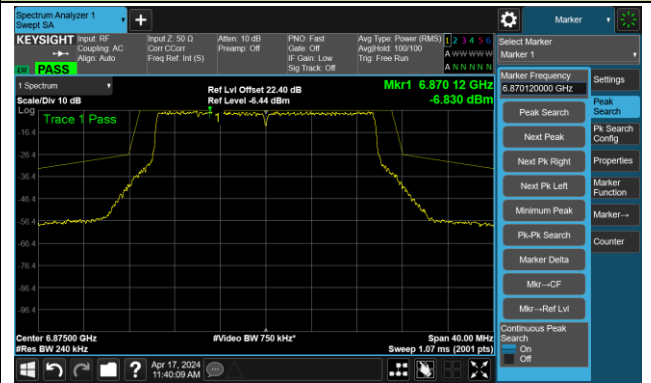

Channel 105 (6475MHz)

The Reference Level

The Mask Data

Channel 113 (6515MHz)

The Reference Level

The Mask Data

802.11be-EHT20 – Ant 3

Channel 117 (6535MHz)

The Reference Level

The Mask Data

Channel 149 (695MHz)

The Reference Level

The Mask Data

Channel 181 (685MHz)

The Reference Level

The Mask Data

802.11be-EHT20 – Ant 3

Channel 185 (6875MHz)

The Reference Level

The Mask Data

Channel 189 (6895MHz)

The Reference Level

The Mask Data

Channel 209 (6995MHz)