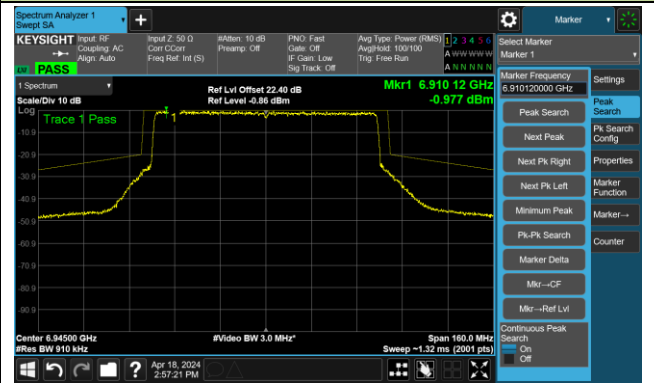

Channel 119 (6545MHz)

The Reference Level

The Mask Data

Channel 135 (6625MHz)

The Reference Level

The Mask Data

802.11be-EHT80 – Ant 3

Channel 151 (6705MHz)

The Reference Level

The Mask Data

Channel 167 (6785MHz)

The Reference Level

The Mask Data

Channel 183 (6865MHz)

The Reference Level

The Mask Data

802.11be-EHT80 – Ant 3

Channel 199 (6945MHz)

The Reference Level

The Mask Data

Channel 215 (7025MHz)

The Reference Level

The Mask Data