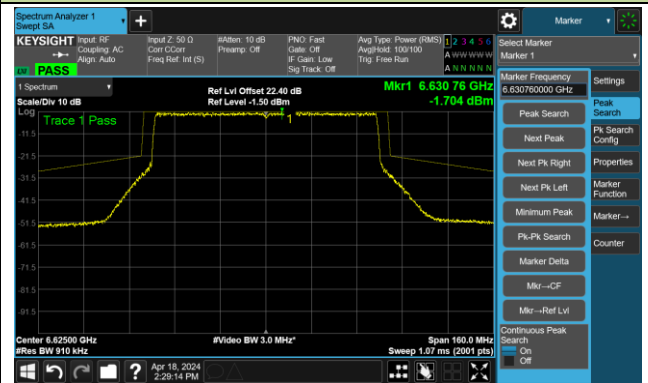

The Mask Data

Channel 87 (6385MHz)

The Reference Level

The Mask Data

802.11be-EHT80 – Ant 3

Channel 103 (6465MHz)

The Reference Level

The Mask Data

Channel 119 (6545MHz)

The Reference Level

The Mask Data

Channel 135 (6625MHz)

The Reference Level

The Mask Data

802.11be-EHT80 – Ant 3

Channel 151 (6705MHz)

The Reference Level

The Mask Data

Channel 167 (6785MHz)

The Reference Level

The Mask Data

Channel 183 (6865MHz)

The Reference Level

The Mask Data