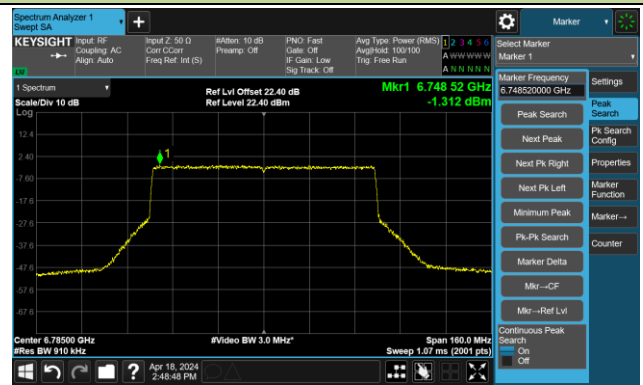

Channel 119 (6545MHz)

The Reference Level

The Mask Data

Channel 135 (6625MHz)

The Reference Level

The Mask Data

802.11be-EHT80 – Ant 3

Channel 151 (6705MHz)

The Reference Level

The Mask Data

Channel 167 (6785MHz)

The Reference Level

The Mask Data

Channel 183 (6865MHz)

The Reference Level

The Mask Data

802.11be-EHT80 – Ant 3

Channel 199 (6945MHz)

The Reference Level

The Mask Data

Channel 215 (7025MHz)

The Reference Level

The Mask Data