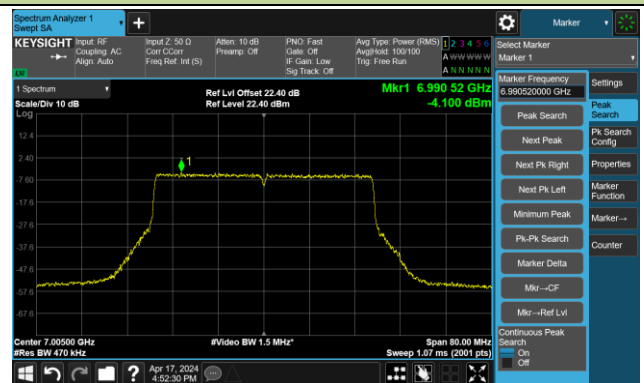

Channel 195 (6925MHz)

The Reference Level

The Mask Data

Channel 211 (7005MHz)

The Reference Level

The Mask Data

802.11be-EHT40 – Ant 3

Channel 227 (7085MHz)

The Reference Level

The Mask Data

802.11be-EHT80 – Ant 3

Channel 7 (5985MHz)

The Reference Level

The Mask Data

Channel 55 (6225MHz)

The Reference Level