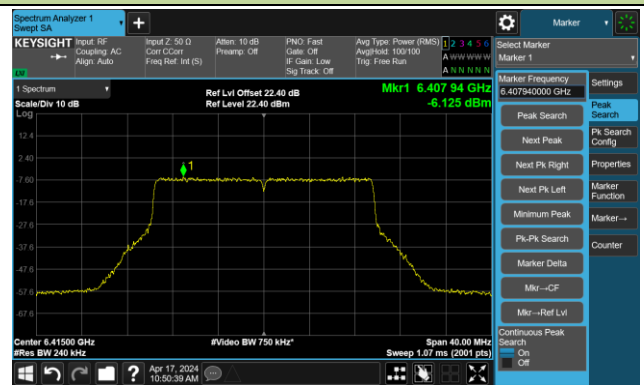

The Reference Level

The Mask Data

802.11be-EHT20 – Ant 3

Channel 1 (5955MHz)

The Reference Level

The Mask Data

Channel 49 (6195MHz)

The Reference Level

The Mask Data

Channel 93 (6415MHz)

The Reference Level

The Mask Data

802.11be-EHT20 – Ant 3

Channel 97 (6435MHz)

The Reference Level

The Mask Data