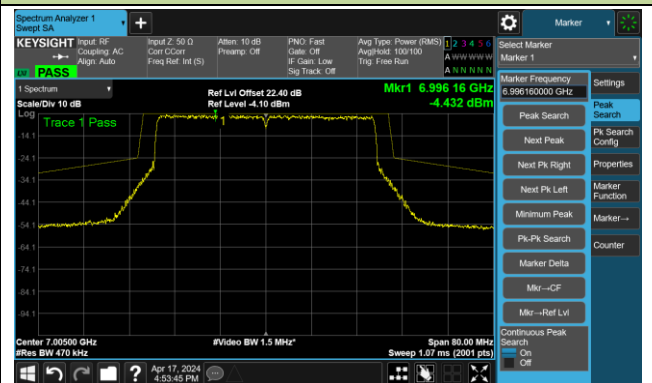

The Mask Data

Channel 179 (6845MHz)

The Reference Level

The Mask Data

802.11be-EHT40 – Ant 3

Channel 187 (6885MHz)

The Reference Level

The Mask Data

Channel 195 (6925MHz)

The Reference Level

The Mask Data

Channel 211 (7005MHz)

The Reference Level

The Mask Data

802.11be-EHT40 – Ant 3

Channel 227 (7085MHz)

The Reference Level

The Mask Data

802.11be-EHT80 – Ant 3

Channel 7 (5985MHz)

The Reference Level

The Mask Data

Channel 55 (6225MHz)

The Reference Level