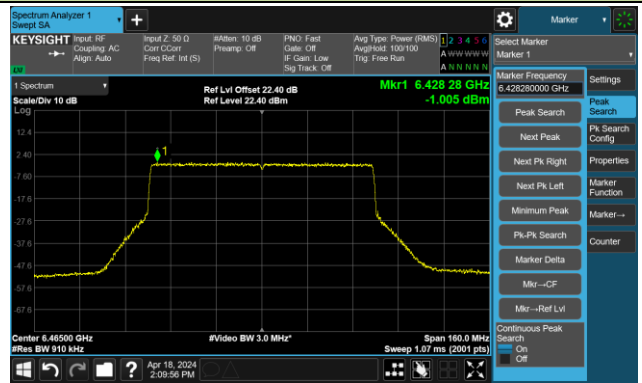

The Reference Level

The Mask Data

802.11be-EHT80 – Ant 3

Channel 7 (5985MHz)

The Reference Level

The Mask Data

Channel 55 (6225MHz)

The Reference Level

The Mask Data

Channel 87 (6385MHz)

The Reference Level

The Mask Data

802.11be-EHT80 – Ant 3

Channel 103 (6465MHz)

The Reference Level

The Mask Data

Channel 119 (6545MHz)

The Reference Level

The Mask Data

Channel 135 (6625MHz)

The Reference Level

The Mask Data

802.11be-EHT80 – Ant 3

Channel 151 (6705MHz)

The Reference Level

The Mask Data

Channel 167 (6785MHz)

The Reference Level

The Mask Data

Channel 183 (6865MHz)

The Reference Level

The Mask Data