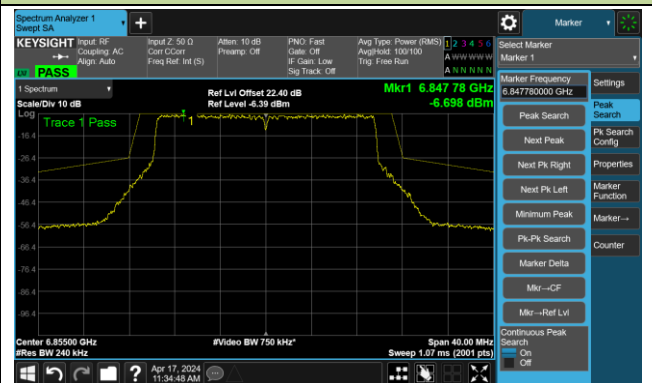

Channel 105 (6475MHz)

The Reference Level

The Mask Data

Channel 113 (6515MHz)

The Reference Level

The Mask Data

802.11be-EHT20 – Ant 3

Channel 117 (6535MHz)

The Reference Level

The Mask Data

Channel 149 (695MHz)

The Reference Level

The Mask Data

Channel 181 (685MHz)

The Reference Level

The Mask Data

802.11be-EHT20 – Ant 3

Channel 185 (6875MHz)

The Reference Level

The Mask Data

Channel 189 (6895MHz)

The Reference Level

The Mask Data

Channel 209 (6995MHz)