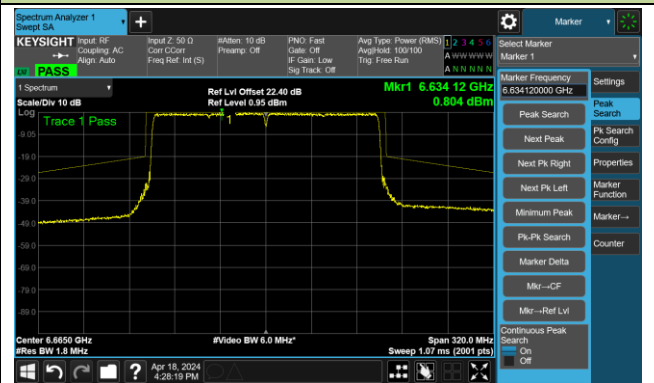

802.11ax-HE160 – Ant 3

Channel 111 (6505MHz)

The Reference Level

The Mask Data

Channel 143 (6665MHz)

The Reference Level

The Mask Data

Channel 175 (6825MHz)

The Reference Level

The Mask Data

802.11be-EHT20 – Ant 3

Channel 1 (5955MHz)

The Reference Level

The Mask Data

Channel 49 (6195MHz)

The Reference Level

The Mask Data

Channel 93 (6415MHz)

The Reference Level

The Mask Data

802.11be-EHT20 – Ant 3

Channel 97 (6435MHz)

The Reference Level

The Mask Data