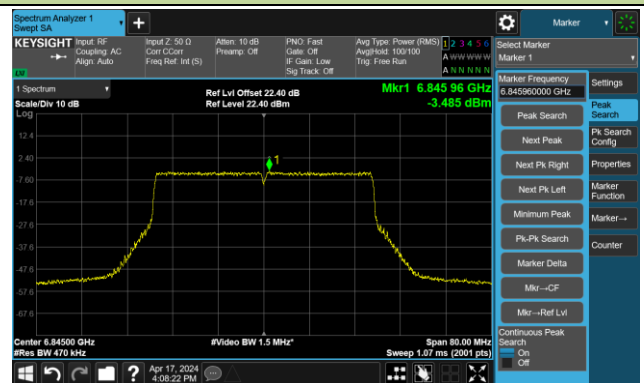

The Reference Level

The Mask Data

802.11be-EHT40 – Ant 3

Channel 123 (6565MHz)

The Reference Level

The Mask Data

Channel 147 (6685MHz)

The Reference Level

The Mask Data

Channel 179 (6845MHz)

The Reference Level

The Mask Data

802.11be-EHT40 – Ant 3

Channel 187 (6885MHz)

The Reference Level

The Mask Data