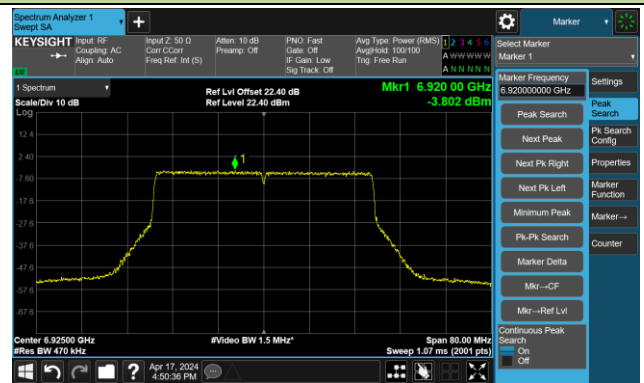

The Reference Level

The Mask Data

802.11be-EHT40 – Ant 3

Channel 123 (6565MHz)

The Reference Level

The Mask Data

Channel 147 (6685MHz)

The Reference Level

The Mask Data

Channel 179 (6845MHz)

The Reference Level

The Mask Data

802.11be-EHT40 – Ant 3

Channel 187 (6885MHz)

The Reference Level

The Mask Data

Channel 195 (6925MHz)

The Reference Level

The Mask Data

Channel 211 (7005MHz)

The Reference Level

The Mask Data

802.11be-EHT40 – Ant 3

Channel 227 (7085MHz)