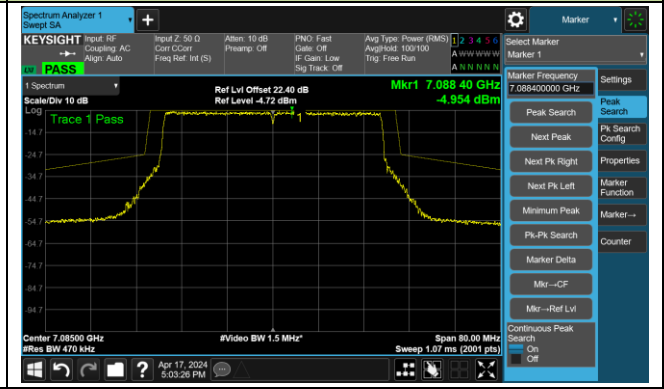

The Mask Data

Channel 179 (6845MHz)

The Reference Level

The Mask Data

802.11be-EHT40 – Ant 3

Channel 187 (6885MHz)

The Reference Level

The Mask Data

Channel 195 (6925MHz)

The Reference Level

The Mask Data

Channel 211 (7005MHz)

The Reference Level

The Mask Data

802.11be-EHT40 – Ant 3

Channel 227 (7085MHz)

The Reference Level

The Mask Data

802.11be-EHT80 – Ant 3

Channel 7 (5985MHz)

The Reference Level

The Mask Data

Channel 55 (6225MHz)

The Reference Level