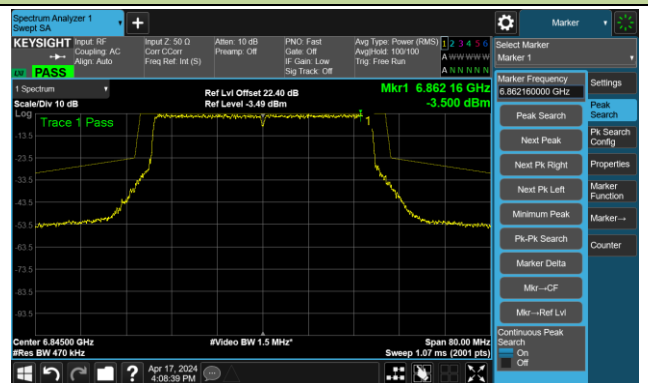

The Reference Level

The Mask Data

802.11be-EHT40 – Ant 3

Channel 123 (6565MHz)

The Reference Level

The Mask Data

Channel 147 (6685MHz)

The Reference Level

The Mask Data

Channel 179 (6845MHz)

The Reference Level

The Mask Data

802.11be-EHT40 – Ant 3

Channel 187 (6885MHz)

The Reference Level

The Mask Data

Channel 195 (6925MHz)

The Reference Level

The Mask Data

Channel 211 (7005MHz)

The Reference Level

The Mask Data

802.11be-EHT40 – Ant 3

Channel 227 (7085MHz)

The Reference Level

The Mask Data

802.11be-EHT80 – Ant 3

Channel 7 (5985MHz)

The Reference Level

The Mask Data

Channel 55 (6225MHz)

The Reference Level