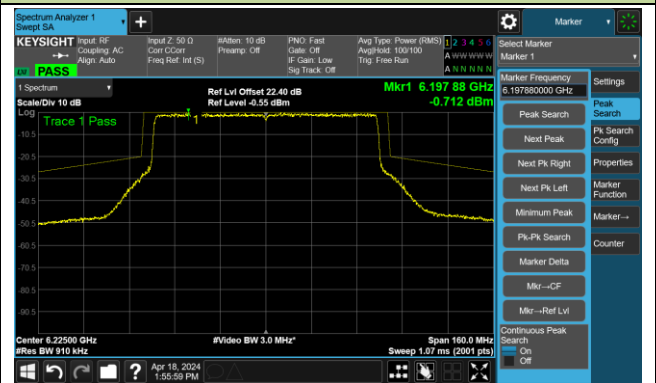

Channel 195 (6925MHz)

The Reference Level

The Mask Data

Channel 211 (7005MHz)

The Reference Level

The Mask Data

802.11be-EHT40 – Ant 3

Channel 227 (7085MHz)

The Reference Level

The Mask Data

802.11be-EHT80 – Ant 3

Channel 7 (5985MHz)

The Reference Level

The Mask Data

Channel 55 (6225MHz)

The Reference Level

The Mask Data

Channel 87 (6385MHz)

The Reference Level

The Mask Data

802.11be-EHT80 – Ant 3

Channel 103 (6465MHz)

The Reference Level

The Mask Data