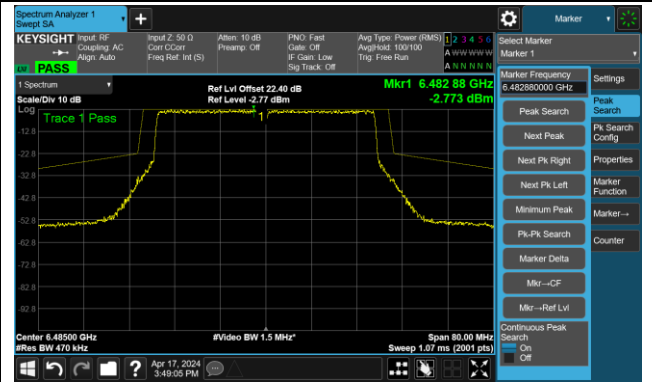

The Reference Level

The Mask Data

Channel 51 (6205MHz)

The Reference Level

The Mask Data

Channel 91 (6405MHz)

The Reference Level

The Mask Data

802.11be-EHT40 – Ant 3

Channel 99 (6445MHz)

The Reference Level

The Mask Data

Channel 107 (6485MHz)

The Reference Level

The Mask Data

Channel 115 (6525MHz)

The Reference Level

The Mask Data

802.11be-EHT40 – Ant 3

Channel 123 (6565MHz)

The Reference Level

The Mask Data

Channel 147 (6685MHz)

The Reference Level