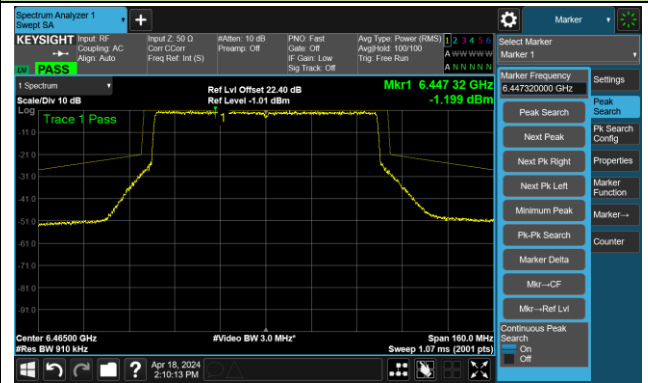

The Reference Level

The Mask Data

802.11be-EHT80 – Ant 3

Channel 7 (5985MHz)

The Reference Level

The Mask Data

Channel 55 (6225MHz)

The Reference Level

The Mask Data

Channel 87 (6385MHz)

The Reference Level

The Mask Data

802.11be-EHT80 – Ant 3

Channel 103 (6465MHz)

The Reference Level

The Mask Data

Channel 119 (6545MHz)

The Reference Level

The Mask Data

Channel 135 (6625MHz)

The Reference Level

The Mask Data

802.11be-EHT80 – Ant 3

Channel 151 (6705MHz)

The Reference Level

The Mask Data

Channel 167 (6785MHz)

The Reference Level

The Mask Data

Channel 183 (6865MHz)

The Reference Level

The Mask Data