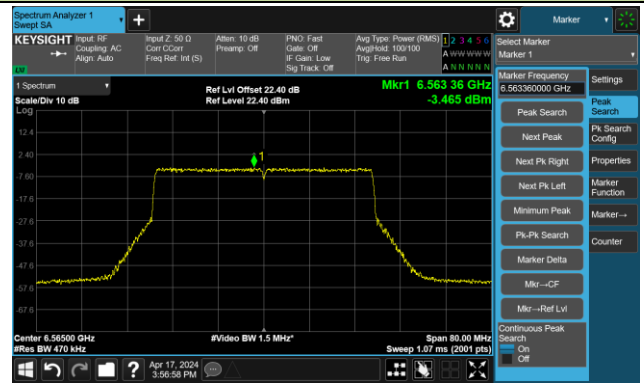

The Reference Level

The Mask Data

802.11be-EHT40 – Ant 3

Channel 123 (6565MHz)

The Reference Level

The Mask Data

Channel 147 (6685MHz)

The Reference Level

The Mask Data

Channel 179 (6845MHz)

The Reference Level

The Mask Data

802.11be-EHT40 – Ant 3

Channel 187 (6885MHz)

The Reference Level

The Mask Data