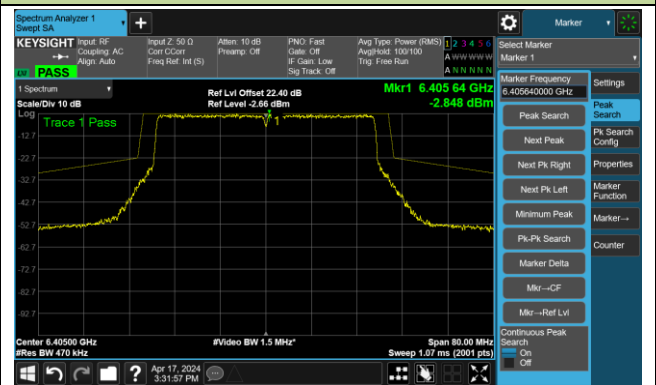

The Reference Level

The Mask Data

802.11be-EHT20 – Ant 3

Channel 229 (7095MHz)

The Reference Level

The Mask Data

802.11be-EHT40 – Ant 3

Channel 3 (5965MHz)

The Reference Level

The Mask Data

Channel 51 (6205MHz)

The Reference Level

The Mask Data

Channel 91 (6405MHz)

The Reference Level

The Mask Data

802.11be-EHT40 – Ant 3

Channel 99 (6445MHz)

The Reference Level

The Mask Data

Channel 107 (6485MHz)

The Reference Level

The Mask Data

Channel 115 (6525MHz)