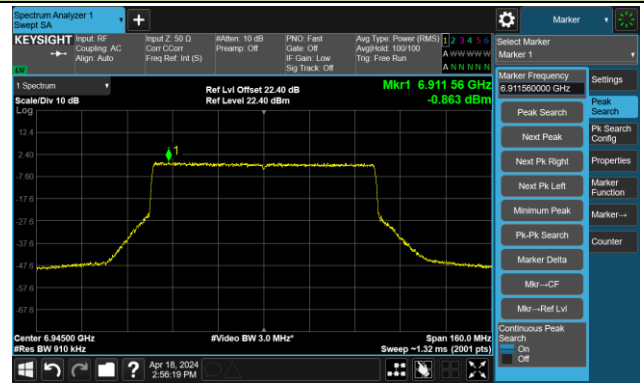

Channel 119 (6545MHz)

The Reference Level

The Mask Data

Channel 135 (6625MHz)

The Reference Level

The Mask Data

802.11be-EHT80 – Ant 3

Channel 151 (6705MHz)

The Reference Level

The Mask Data

Channel 167 (6785MHz)

The Reference Level

The Mask Data

Channel 183 (6865MHz)

The Reference Level

The Mask Data

802.11be-EHT80 – Ant 3

Channel 199 (6945MHz)

The Reference Level

The Mask Data

Channel 215 (7025MHz)

The Reference Level

The Mask Data