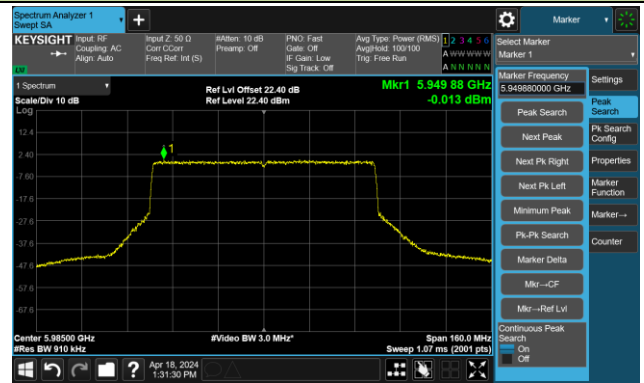

Channel 195 (6925MHz)

The Reference Level

The Mask Data

Channel 211 (7005MHz)

The Reference Level

The Mask Data

802.11be-EHT40 – Ant 3

Channel 227 (7085MHz)

The Reference Level

The Mask Data

802.11be-EHT80 – Ant 3

Channel 7 (5985MHz)

The Reference Level

The Mask Data

Channel 55 (6225MHz)

The Reference Level

The Mask Data

Channel 87 (6385MHz)

The Reference Level

The Mask Data

802.11be-EHT80 – Ant 3

Channel 103 (6465MHz)

The Reference Level

The Mask Data