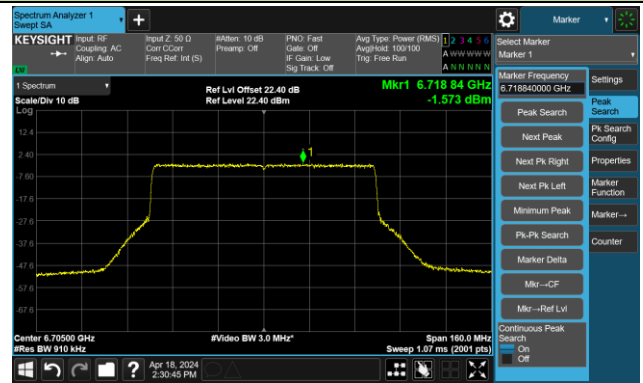

The Mask Data

Channel 87 (6385MHz)

The Reference Level

The Mask Data

802.11be-EHT80 – Ant 3

Channel 103 (6465MHz)

The Reference Level

The Mask Data

Channel 119 (6545MHz)

The Reference Level

The Mask Data

Channel 135 (6625MHz)

The Reference Level

The Mask Data

802.11be-EHT80 – Ant 3

Channel 151 (6705MHz)

The Reference Level

The Mask Data

Channel 167 (6785MHz)

The Reference Level

The Mask Data

Channel 183 (6865MHz)

The Reference Level

The Mask Data