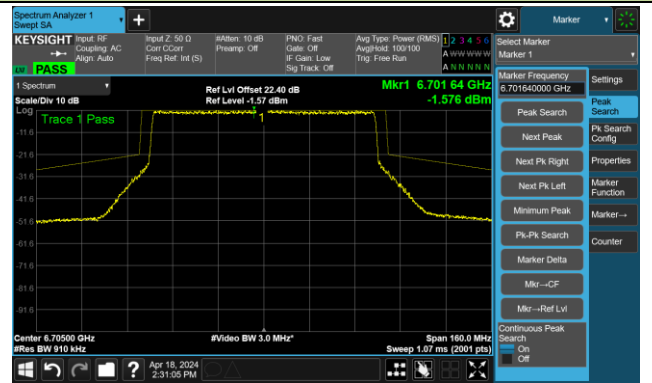

The Mask Data

Channel 87 (6385MHz)

The Reference Level

The Mask Data

802.11be-EHT80 – Ant 3

Channel 103 (6465MHz)

The Reference Level

The Mask Data

Channel 119 (6545MHz)

The Reference Level

The Mask Data

Channel 135 (6625MHz)

The Reference Level

The Mask Data

802.11be-EHT80 – Ant 3

Channel 151 (6705MHz)

The Reference Level

The Mask Data

Channel 167 (6785MHz)

The Reference Level

The Mask Data

Channel 183 (6865MHz)

The Reference Level

The Mask Data