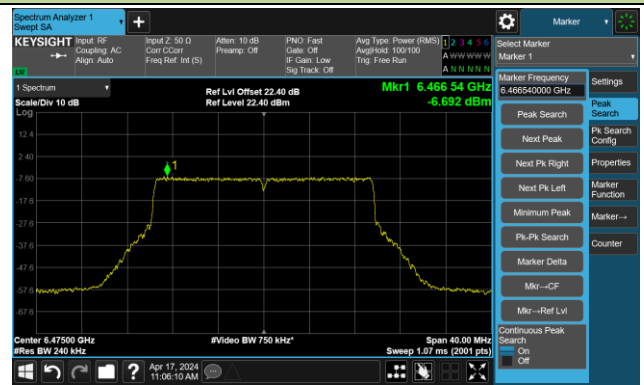

The Mask Data

Channel 93 (6415MHz)

The Reference Level

The Mask Data

802.11be-EHT20 – Ant 3

Channel 97 (6435MHz)

The Reference Level

The Mask Data

Channel 105 (6475MHz)

The Reference Level

The Mask Data

Channel 113 (6515MHz)

The Reference Level

The Mask Data

802.11be-EHT20 – Ant 3

Channel 117 (6535MHz)

The Reference Level

The Mask Data

Channel 149 (695MHz)

The Reference Level

The Mask Data

Channel 181 (685MHz)

The Reference Level

The Mask Data