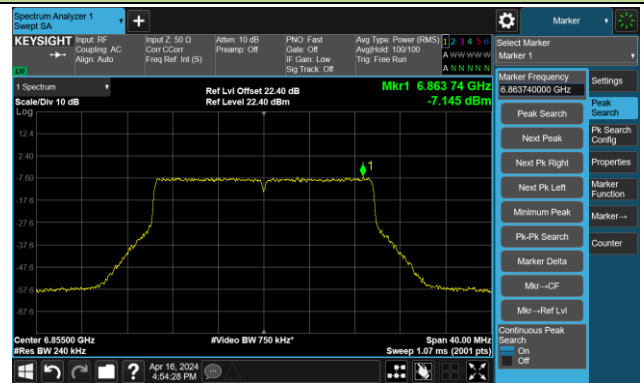

## The Reference Level

## The Mask Data

802.11ax-HE20 – Ant 3

Channel 117 (6535MHz)

The Reference Level

The Mask Data

Channel 149 (695MHz)

The Reference Level

The Mask Data

Channel 181 (685MHz)

The Reference Level

The Mask Data