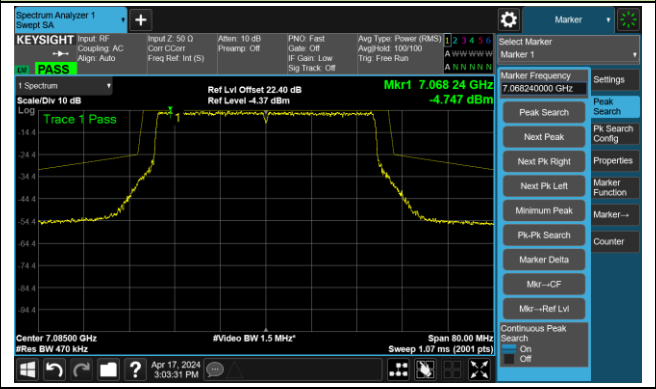

The Reference Level

The Mask Data

Channel 211 (7005MHz)

The Reference Level

The Mask Data

802.11ax-HE40 – Ant 3

Channel 227 (7085MHz)

The Reference Level

The Mask Data