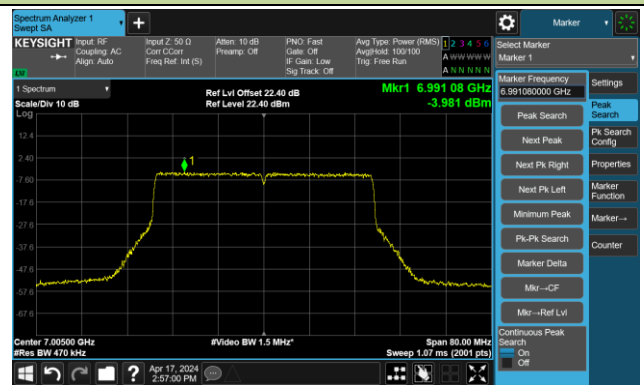

The Reference Level

The Mask Data

Channel 211 (7005MHz)

The Reference Level

The Mask Data

802.11ax-HE40 – Ant 3

Channel 227 (7085MHz)

The Reference Level

The Mask Data