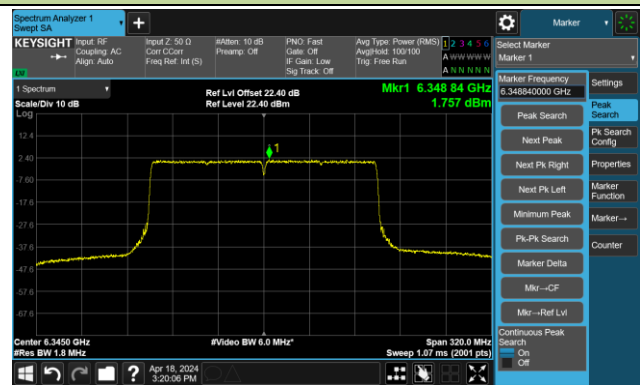

Channel 79 (6345MHz)

The Reference Level