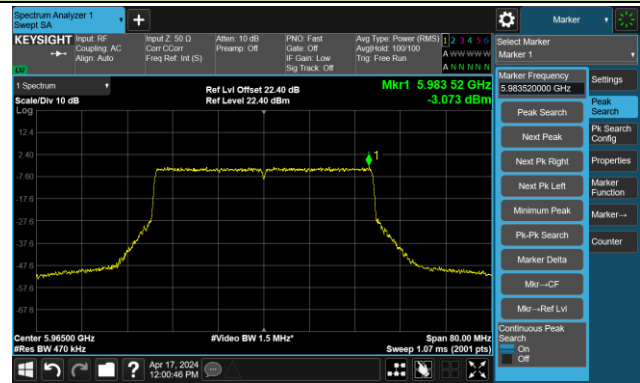

## The Reference Level

## The Mask Data

802.11ax-HE20 – Ant 3

Channel 229 (7095MHz)

The Reference Level

The Mask Data

802.11ax-HE40 – Ant 3

Channel 3 (5965MHz)

The Reference Level

The Mask Data

Channel 51 (6205MHz)

The Reference Level

The Mask Data

Channel 91 (6405MHz)

The Reference Level

The Mask Data