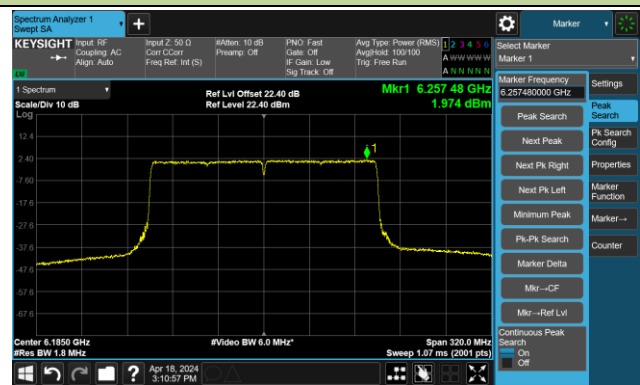

Channel 47 (6185MHz)

The Reference Level