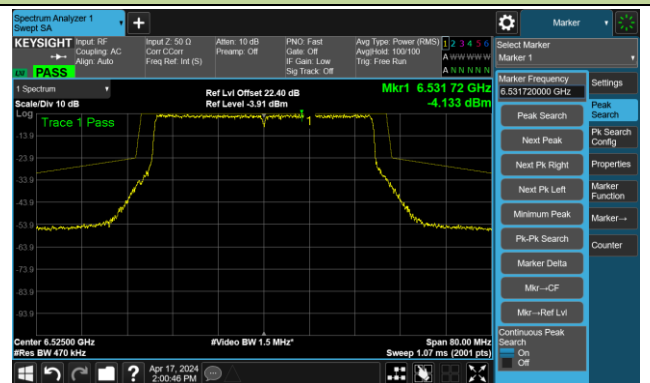

The Mask Data