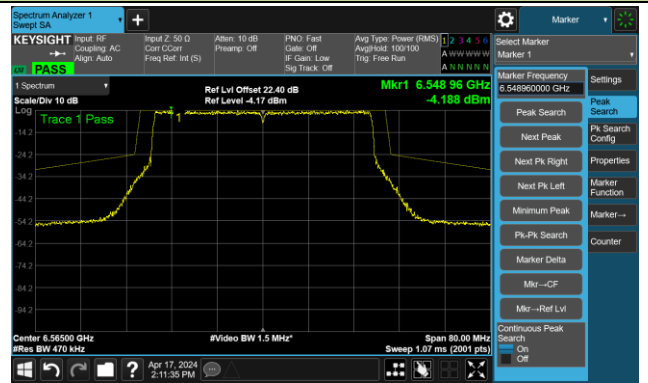

## The Reference Level

## The Mask Data

802.11ax-HE40 – Ant 3

Channel 123 (6565MHz)

The Reference Level

The Mask Data

Channel 147 (6685MHz)

The Reference Level

The Mask Data

Channel 179 (6845MHz)

The Reference Level

The Mask Data

802.11ax-HE40 – Ant 3

Channel 187 (6885MHz)

The Reference Level

The Mask Data

Channel 195 (6925MHz)