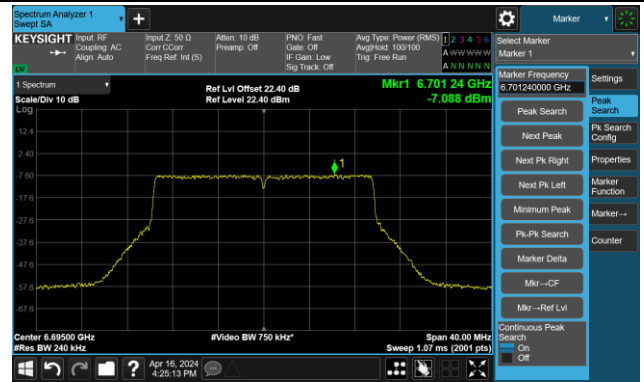

## The Reference Level

## The Mask Data

802.11ax-HE20 – Ant 3

Channel 117 (6535MHz)

The Reference Level

The Mask Data

Channel 149 (695MHz)

The Reference Level

The Mask Data

Channel 181 (685MHz)

The Reference Level

The Mask Data