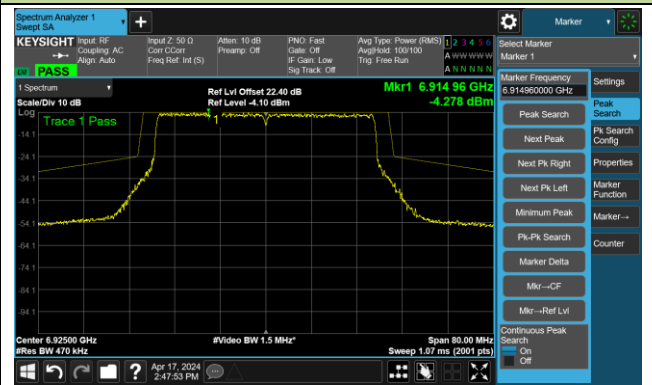

## The Mask Data

802.11ax-HE40 – Ant 3

Channel 123 (6565MHz)

The Reference Level

The Mask Data

Channel 147 (6685MHz)

The Reference Level

The Mask Data

Channel 179 (6845MHz)

The Reference Level

The Mask Data

802.11ax-HE40 – Ant 3

Channel 187 (6885MHz)

The Reference Level

The Mask Data

Channel 195 (6925MHz)

The Reference Level

The Mask Data

Channel 211 (7005MHz)

The Reference Level

The Mask Data

802.11ax-HE40 – Ant 3

Channel 227 (7085MHz)

The Reference Level