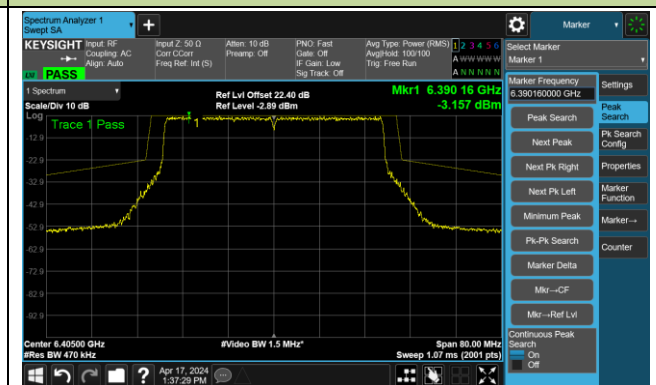

## The Mask Data

802.11ax-HE20 – Ant 3

Channel 229 (7095MHz)

The Reference Level

The Mask Data

802.11ax-HE40 – Ant 3

Channel 3 (5965MHz)

The Reference Level

The Mask Data

Channel 51 (6205MHz)

The Reference Level

The Mask Data

Channel 91 (6405MHz)

The Reference Level

The Mask Data

## Channel 99 (6445MHz)