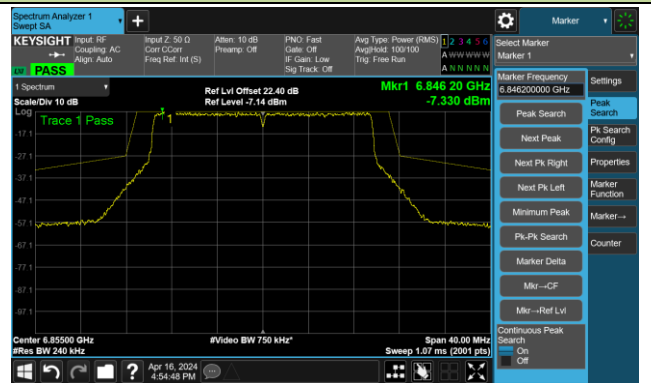

## The Reference Level

## The Mask Data

802.11ax-HE20 – Ant 3

Channel 117 (6535MHz)

The Reference Level

The Mask Data

Channel 149 (695MHz)

The Reference Level

The Mask Data

Channel 181 (685MHz)

The Reference Level

The Mask Data