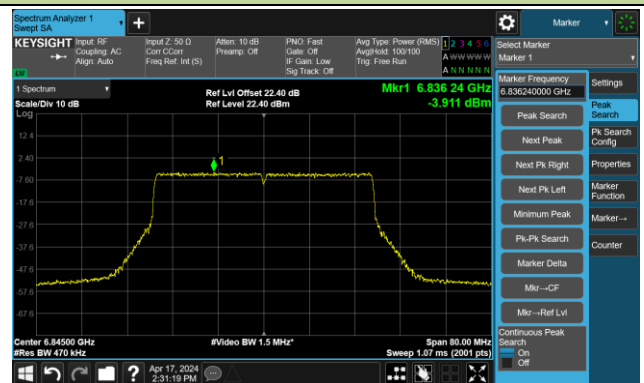

Channel 179 (6845MHz)

The Reference Level