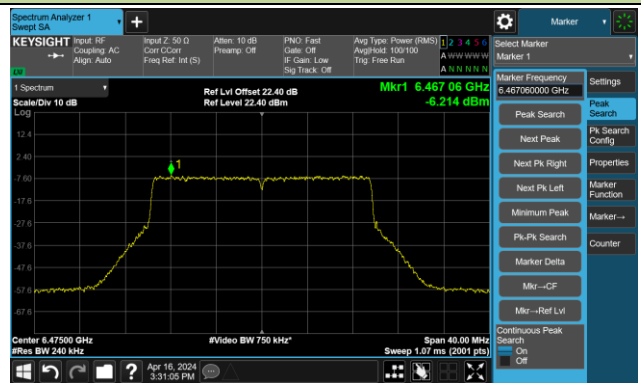

Channel 105 (6475MHz)

The Reference Level