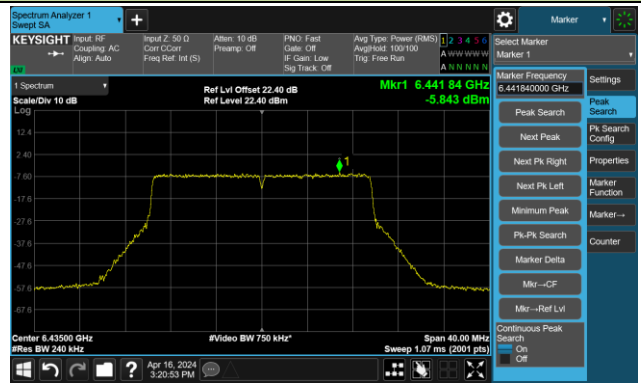

802.11ax-HE20 – Ant 3

Channel 97 (6435MHz)

The Reference Level