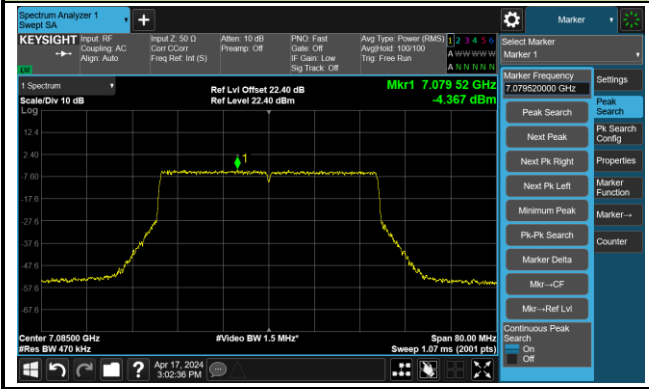

The Reference Level

The Mask Data

Channel 211 (7005MHz)

The Reference Level

The Mask Data

802.11ax-HE40 – Ant 3

Channel 227 (7085MHz)

The Reference Level