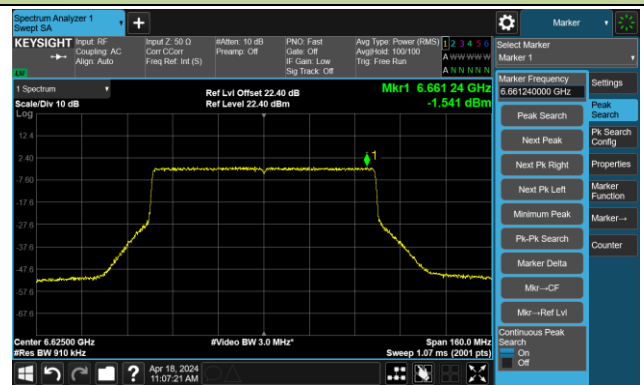

Channel 135 (6625MHz)

The Reference Level