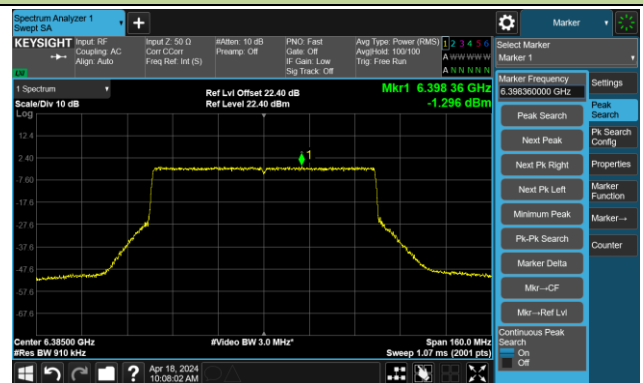

Channel 87 (6385MHz)

The Reference Level