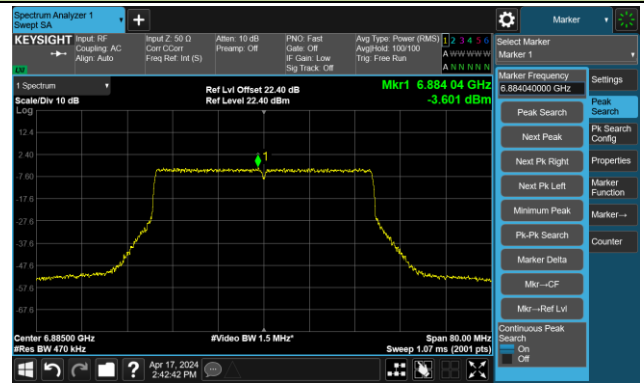

Channel 179 (6845MHz)

The Reference Level

The Mask Data

802.11ax-HE40 – Ant 3

Channel 187 (6885MHz)

The Reference Level

The Mask Data

Channel 195 (6925MHz)

The Reference Level

The Mask Data

Channel 211 (7005MHz)

The Reference Level

The Mask Data

802.11ax-HE40 – Ant 3

Channel 227 (7085MHz)

The Reference Level