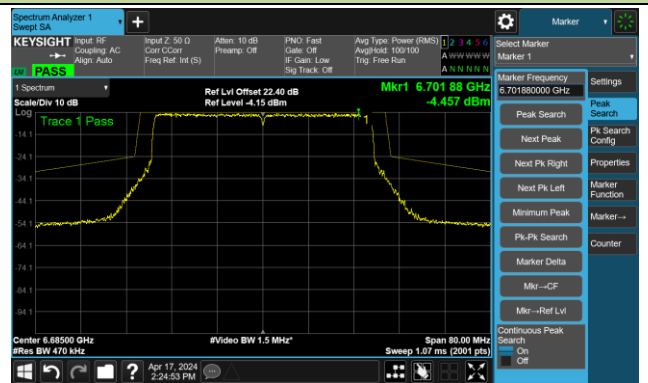

## The Reference Level

## The Mask Data

802.11ax-HE40 – Ant 3

Channel 123 (6565MHz)

The Reference Level

The Mask Data

Channel 147 (6685MHz)

The Reference Level

The Mask Data

Channel 179 (6845MHz)

The Reference Level

The Mask Data

802.11ax-HE40 – Ant 3

Channel 187 (6885MHz)

The Reference Level

The Mask Data

Channel 195 (6925MHz)