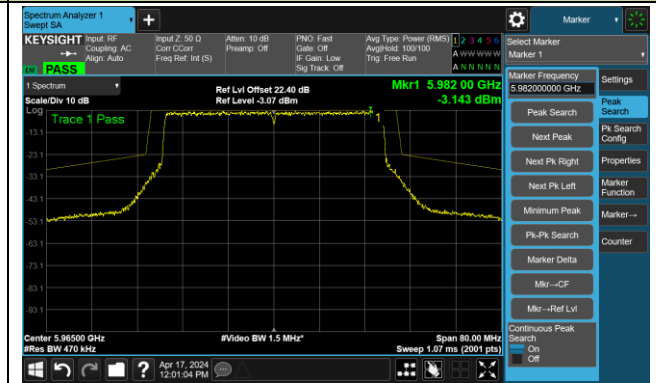

## The Reference Level

## The Mask Data

802.11ax-HE20 – Ant 3

Channel 229 (7095MHz)

The Reference Level

The Mask Data

802.11ax-HE40 – Ant 3

Channel 3 (5965MHz)

The Reference Level

The Mask Data

Channel 51 (6205MHz)

The Reference Level

The Mask Data

Channel 91 (6405MHz)

The Reference Level

The Mask Data