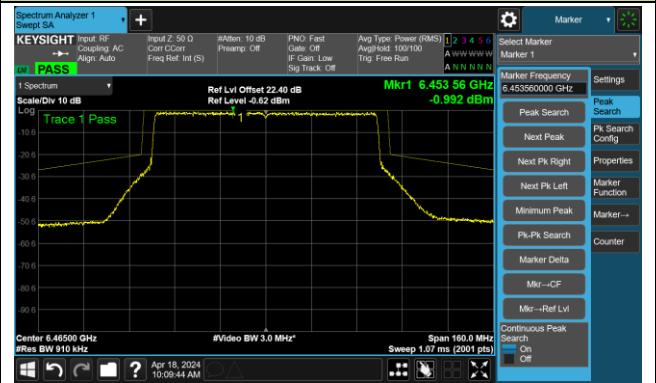

## The Mask Data

802.11ax-HE80 – Ant 3

Channel 103 (6465MHz)

The Reference Level

The Mask Data

Channel 119 (6545MHz)

The Reference Level

The Mask Data