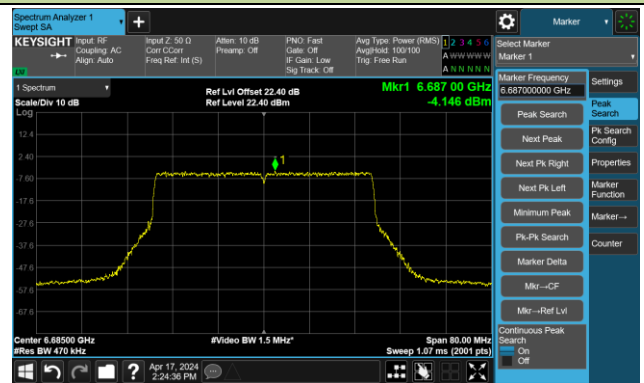

## The Reference Level

## The Mask Data

802.11ax-HE40 – Ant 3

Channel 123 (6565MHz)

The Reference Level

The Mask Data

Channel 147 (6685MHz)

The Reference Level

The Mask Data