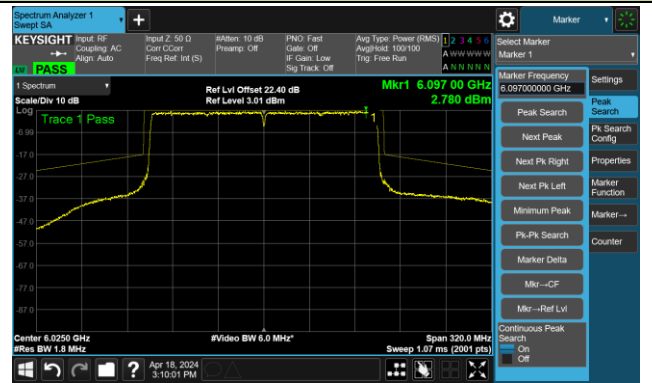

The Mask Data