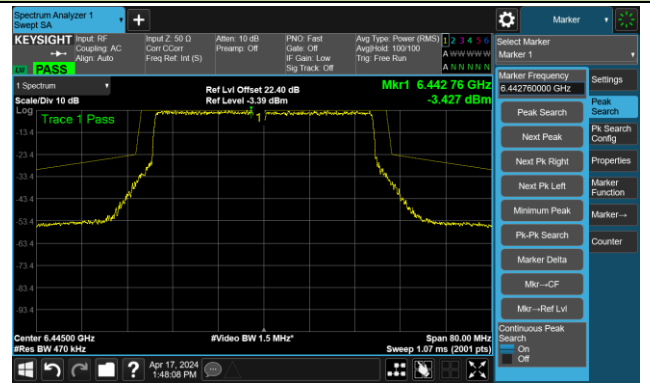

The Mask Data