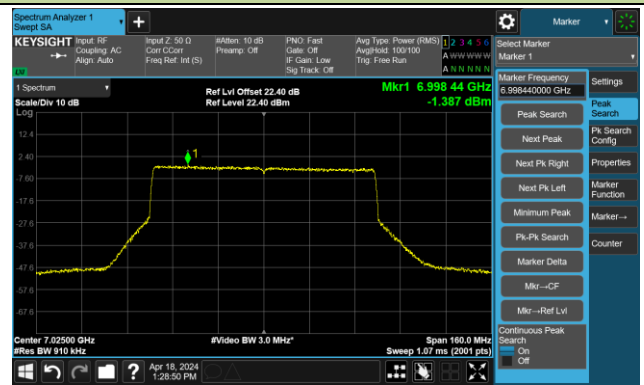

## The Mask Data

802.11ax-HE80- Ant 3

Channel 199 (6945MHz)

The Reference Level

The Mask Data

Channel 215 (7025MHz)

The Reference Level

The Mask Data