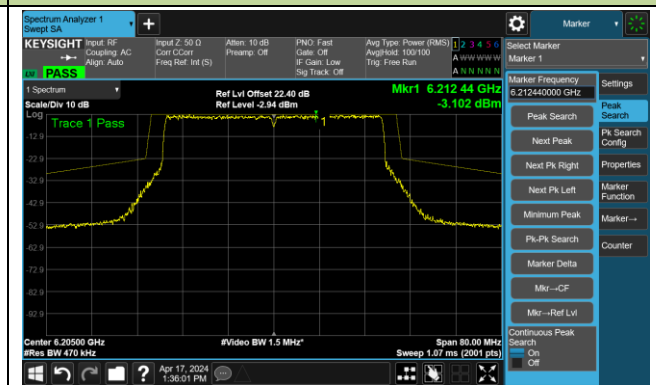

## The Mask Data

802.11ax-HE20 – Ant 3

Channel 229 (7095MHz)

The Reference Level

The Mask Data

802.11ax-HE40 – Ant 3

Channel 3 (5965MHz)

The Reference Level

The Mask Data

Channel 51 (6205MHz)

The Reference Level

The Mask Data

Channel 91 (6405MHz)

The Reference Level

The Mask Data

## Channel 99 (6445MHz)