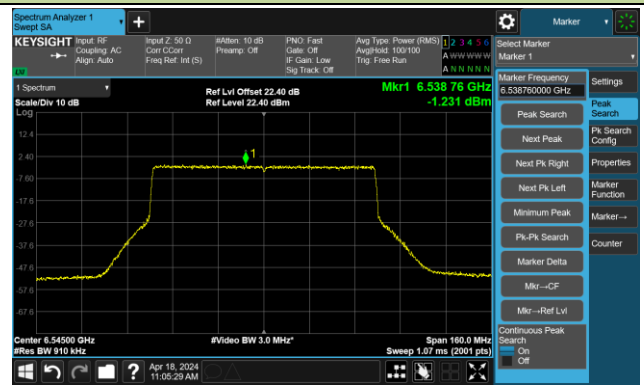

## The Mask Data

802.11ax-HE80 – Ant 3

Channel 103 (6465MHz)

The Reference Level

The Mask Data

Channel 119 (6545MHz)

The Reference Level

The Mask Data

Channel 135 (6625MHz)

The Reference Level

The Mask Data