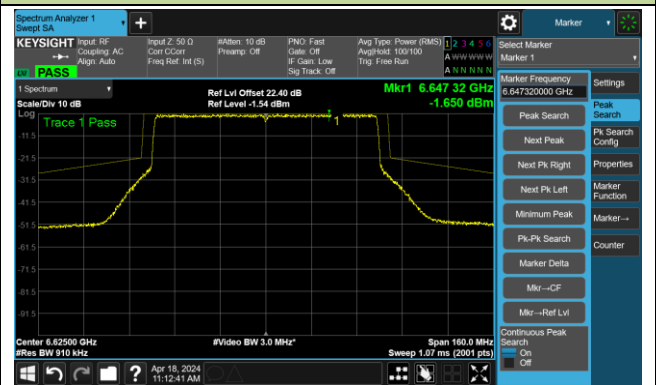

The Mask Data