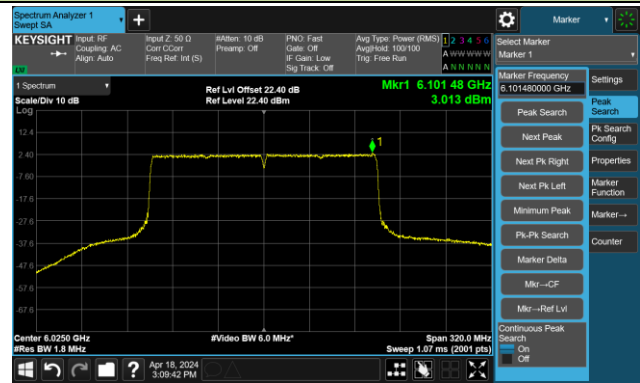

802.11ax-HE160 – Ant 3

Channel 15 (6025MHz)

The Reference Level