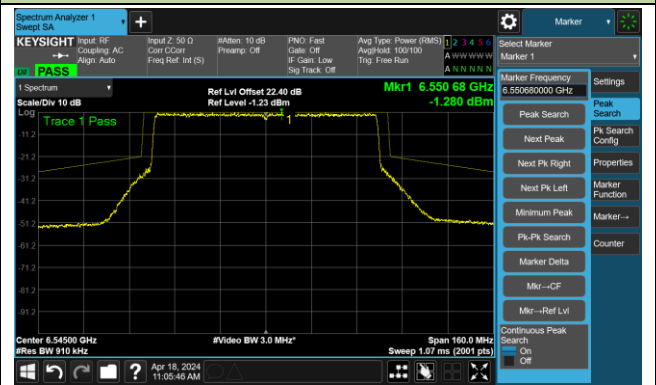

## The Mask Data

802.11ax-HE80 – Ant 3

Channel 103 (6465MHz)

The Reference Level

The Mask Data

Channel 119 (6545MHz)

The Reference Level

The Mask Data