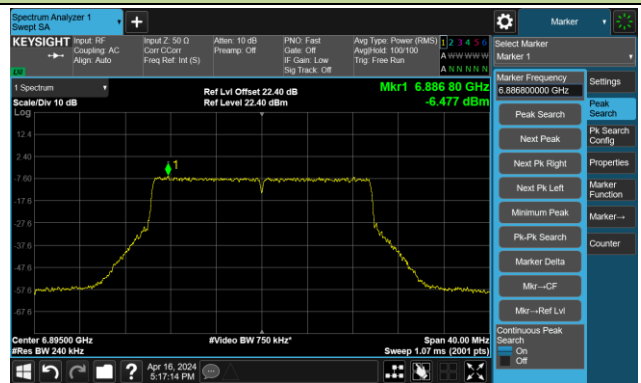

Channel 189 (6895MHz)

The Reference Level