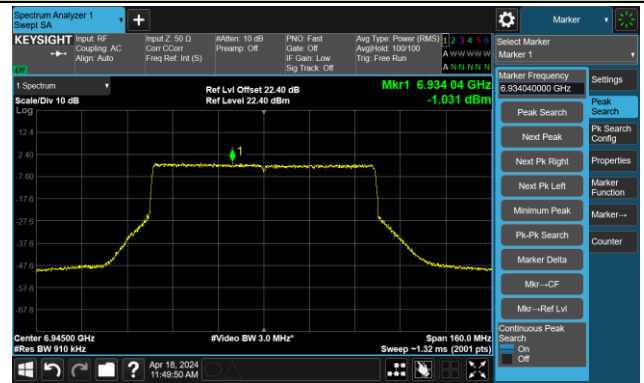

802.11ax-HE80- Ant 3

Channel 199 (6945MHz)

The Reference Level