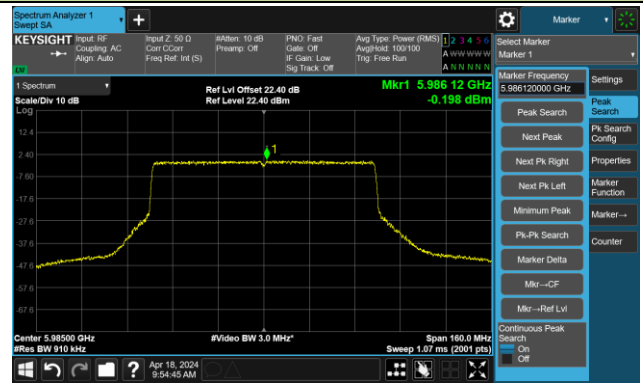

802.11ax-HE80 – Ant 3

Channel 7 (5985MHz)

The Reference Level