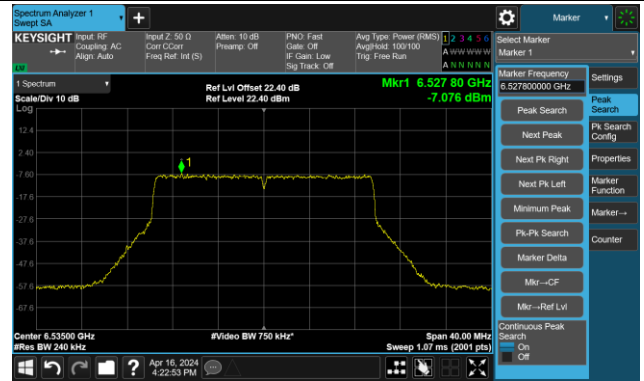

## The Reference Level

## The Mask Data

802.11ax-HE20 – Ant 3

Channel 117 (6535MHz)

The Reference Level

The Mask Data

Channel 149 (695MHz)

The Reference Level

The Mask Data