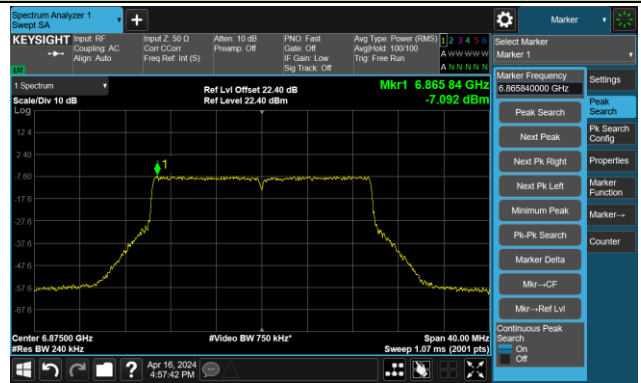

802.11ax-HE20 – Ant 3

Channel 185 (6875MHz)

The Reference Level