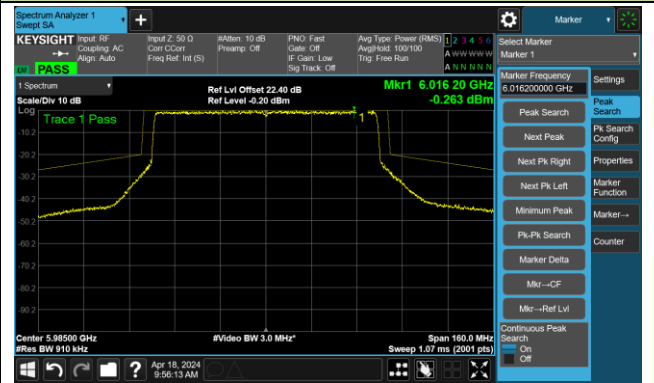

The Mask Data