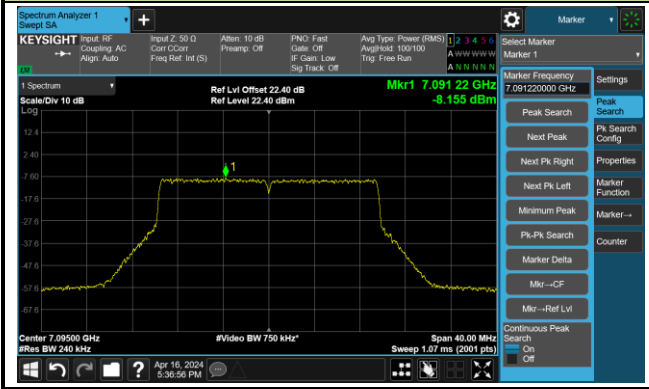

## Channel 209 (6995MHz)

## The Reference Level

## The Mask Data

802.11ax-HE20 – Ant 3

Channel 229 (7095MHz)

The Reference Level

The Mask Data

802.11ax-HE40 – Ant 3

Channel 3 (5965MHz)

The Reference Level