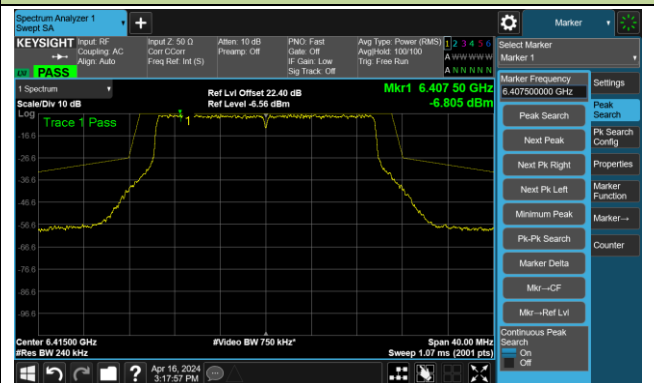

The Mask Data