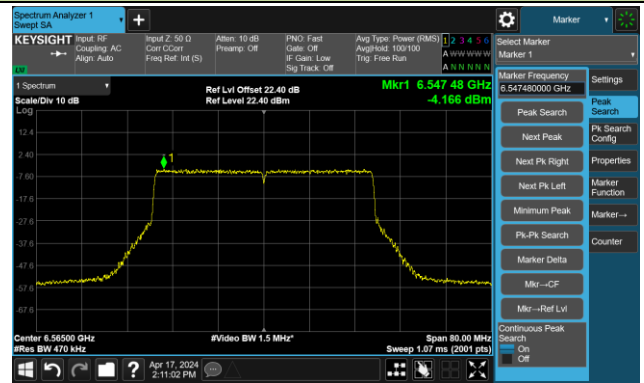

## The Reference Level

## The Mask Data

802.11ax-HE40 – Ant 3

Channel 123 (6565MHz)

The Reference Level

The Mask Data

Channel 147 (6685MHz)

The Reference Level

The Mask Data