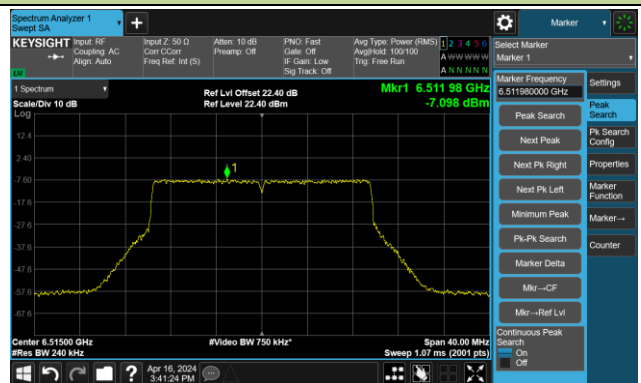

Channel 113 (6515MHz)

The Reference Level