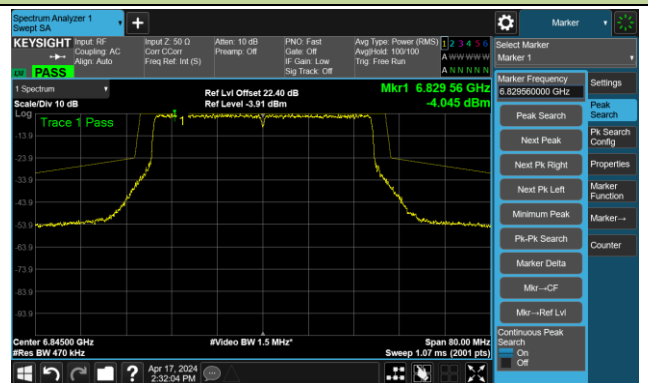

## The Reference Level

## The Mask Data

802.11ax-HE40 – Ant 3

Channel 123 (6565MHz)

The Reference Level

The Mask Data

Channel 147 (6685MHz)

The Reference Level

The Mask Data

Channel 179 (6845MHz)

The Reference Level

The Mask Data

802.11ax-HE40 – Ant 3

Channel 187 (6885MHz)

The Reference Level

The Mask Data

Channel 195 (6925MHz)