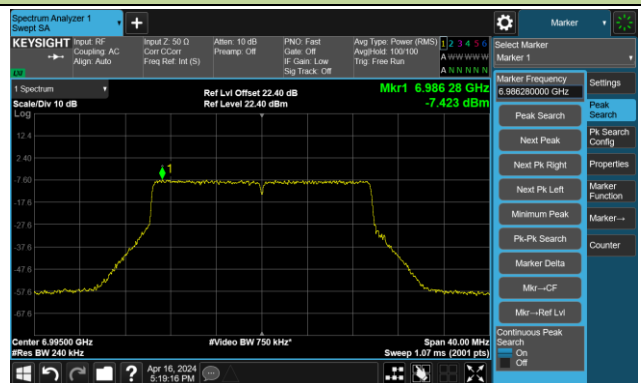

Channel 209 (6995MHz)

The Reference Level