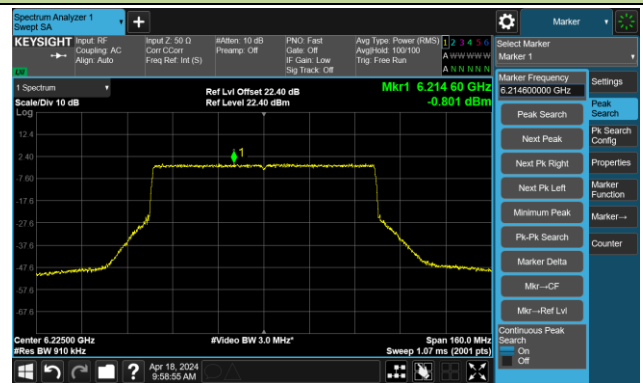

Channel 55 (6225MHz)

The Reference Level