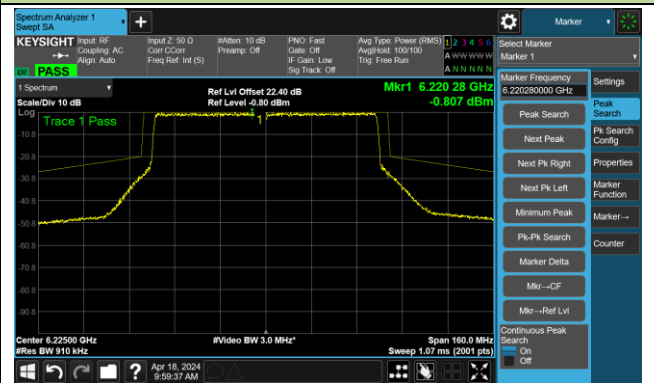

The Mask Data