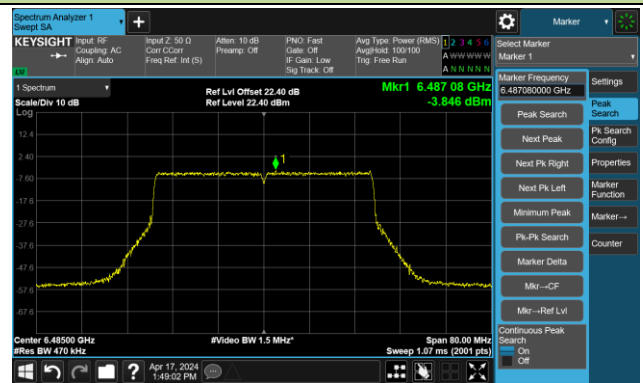

Channel 107 (6485MHz)

The Reference Level