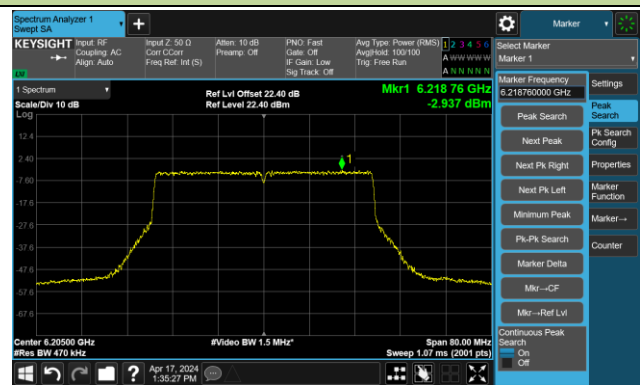

## The Reference Level

## The Mask Data

802.11ax-HE20 – Ant 3

Channel 229 (7095MHz)

The Reference Level

The Mask Data

802.11ax-HE40 – Ant 3

Channel 3 (5965MHz)

The Reference Level

The Mask Data

Channel 51 (6205MHz)

The Reference Level

The Mask Data

Channel 91 (6405MHz)

The Reference Level

The Mask Data