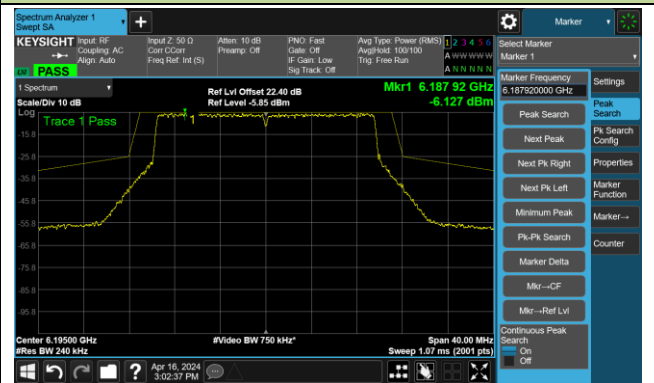

The Mask Data