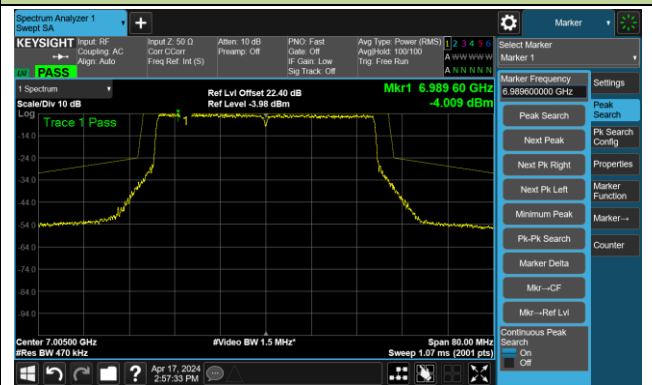

The Reference Level

The Mask Data

Channel 211 (7005MHz)

The Reference Level

The Mask Data

802.11ax-HE40 – Ant 3

Channel 227 (7085MHz)

The Reference Level

The Mask Data