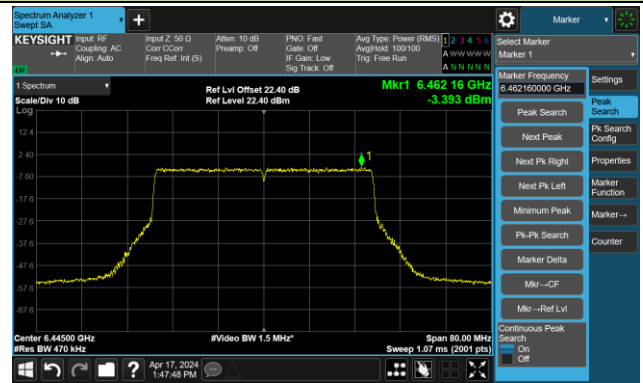

802.11ax-HE40 – Ant 3

Channel 99 (6445MHz)

The Reference Level