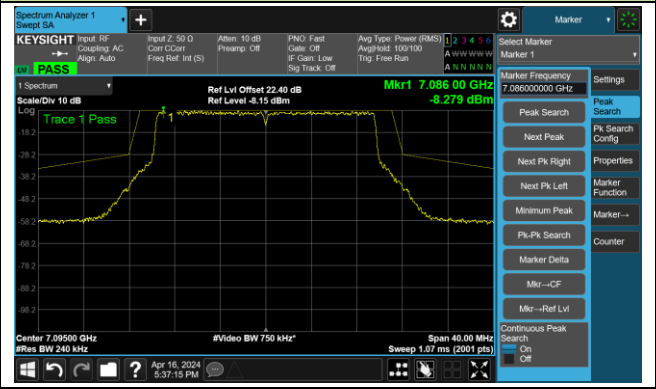

## The Reference Level

## The Mask Data

802.11ax-HE20 – Ant 3

Channel 229 (7095MHz)

The Reference Level

The Mask Data

802.11ax-HE40 – Ant 3

Channel 3 (5965MHz)

The Reference Level

The Mask Data

Channel 51 (6205MHz)

The Reference Level

The Mask Data

Channel 91 (6405MHz)

The Reference Level

The Mask Data