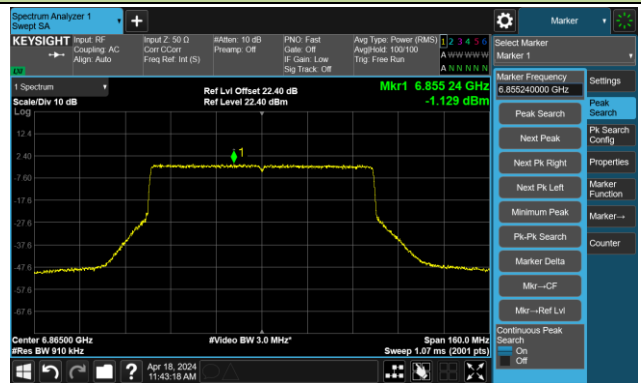

Channel 183 (6865MHz)

The Reference Level