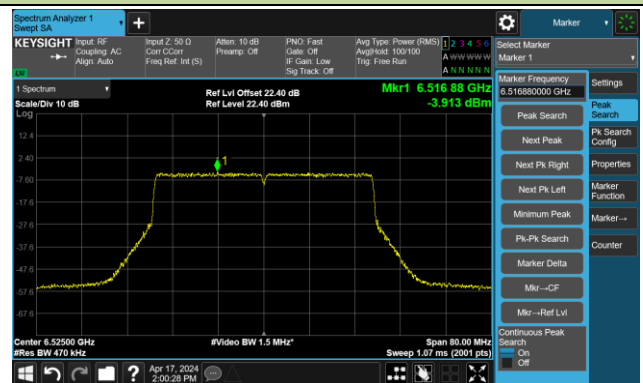

Channel 115 (6525MHz)

The Reference Level