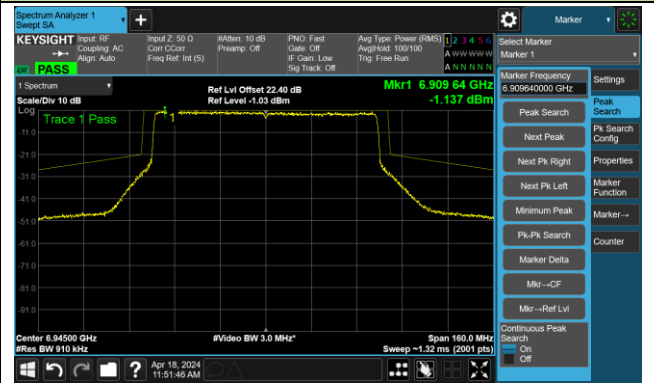

## The Mask Data

802.11ax-HE80- Ant 3

Channel 199 (6945MHz)

The Reference Level

The Mask Data

Channel 215 (7025MHz)

The Reference Level

The Mask Data