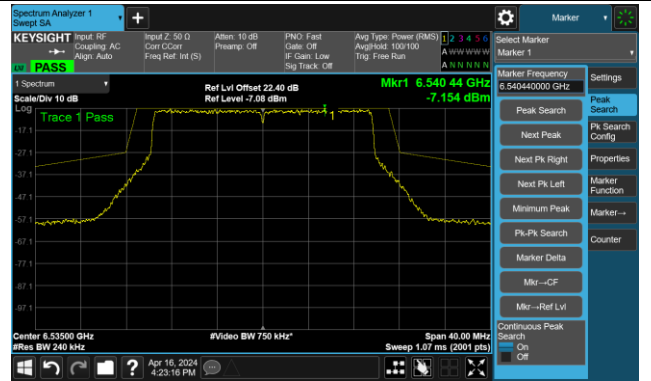

## The Reference Level

## The Mask Data

802.11ax-HE20 – Ant 3

Channel 117 (6535MHz)

The Reference Level

The Mask Data

Channel 149 (695MHz)

The Reference Level

The Mask Data

Channel 181 (685MHz)

The Reference Level

The Mask Data