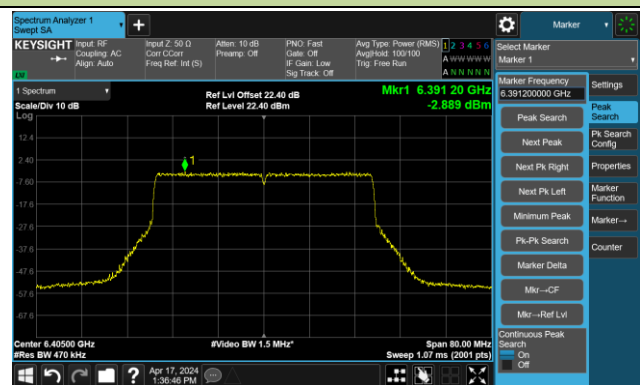

## The Mask Data

802.11ax-HE20 – Ant 3

Channel 229 (7095MHz)

The Reference Level

The Mask Data

802.11ax-HE40 – Ant 3

Channel 3 (5965MHz)

The Reference Level

The Mask Data

Channel 51 (6205MHz)

The Reference Level

The Mask Data

Channel 91 (6405MHz)

The Reference Level

The Mask Data

## Channel 99 (6445MHz)