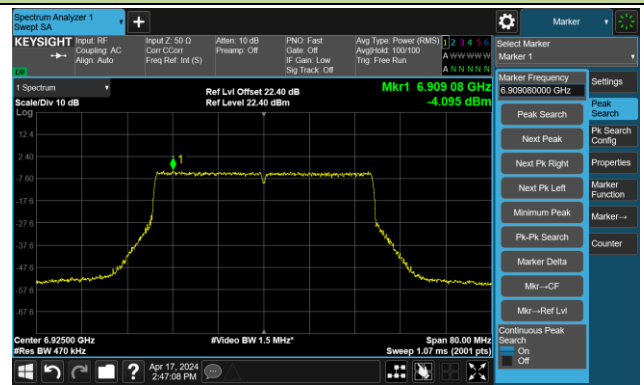

Channel 179 (6845MHz)

The Reference Level

The Mask Data

802.11ax-HE40 – Ant 3

Channel 187 (6885MHz)

The Reference Level

The Mask Data

Channel 195 (6925MHz)

The Reference Level

The Mask Data

Channel 211 (7005MHz)

The Reference Level

The Mask Data

802.11ax-HE40 – Ant 3

Channel 227 (7085MHz)

The Reference Level