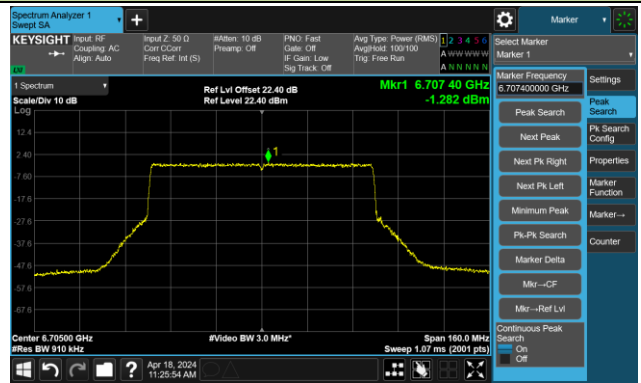

802.11ax-HE80-Ant 3

Channel 151 (6705MHz)

The Reference Level