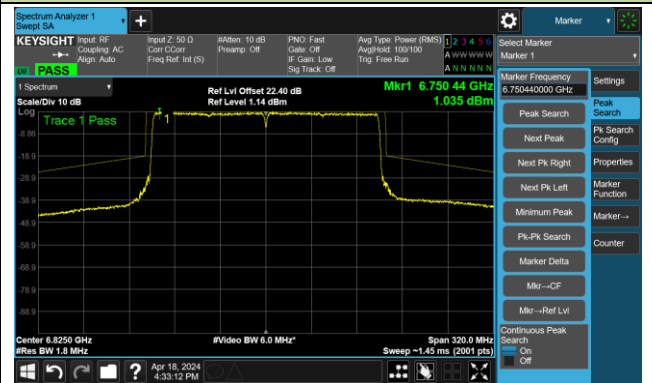

Channel 79 (6345MHz)

The Reference Level

The Mask Data

802.11ax-HE160 – Ant 2

Channel 111 (6505MHz)

The Reference Level

The Mask Data

Channel 143 (6665MHz)

The Reference Level

The Mask Data

Channel 175 (6825MHz)

The Reference Level

The Mask Data

802.11ax-HE160 – Ant 2

Channel 207 (6985MHz)

The Reference Level

The Mask Data

802.11be-EHT20 – Ant 2

Channel 1 (5955MHz)

The Reference Level

The Mask Data

Channel 49 (6195MHz)

The Reference Level

The Mask Data