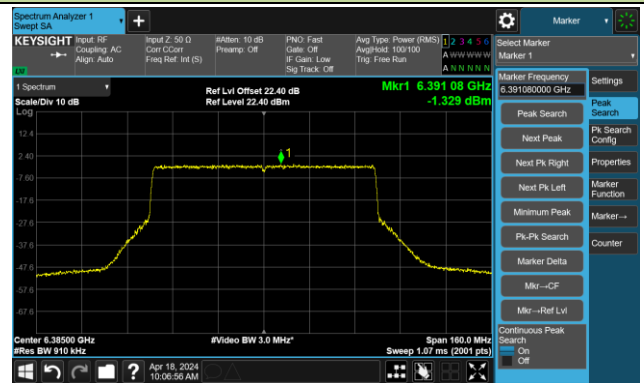

802.11ax-HE40 – Ant 2

Channel 227 (7085MHz)

The Reference Level

The Mask Data

802.11ax-HE80 – Ant 2

Channel 7 (5985MHz)

The Reference Level

The Mask Data

Channel 55 (6225MHz)

The Reference Level

The Mask Data

Channel 87 (6385MHz)

The Reference Level

The Mask Data

802.11ax-HE80 – Ant 2

Channel 103 (6465MHz)

The Reference Level

The Mask Data

Channel 119 (6545MHz)

The Reference Level

The Mask Data

Channel 135 (6625MHz)

The Reference Level

The Mask Data

802.11ax-HE80-Ant 2

Channel 151 (6705MHz)

The Reference Level

The Mask Data

Channel 167 (6785MHz)

The Reference Level

The Mask Data

Channel 183 (6865MHz)