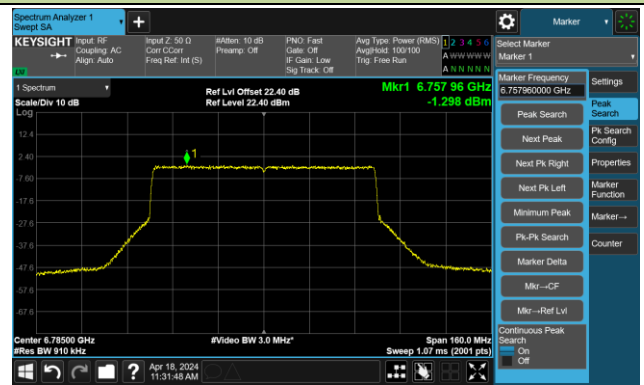

The Reference Level

The Mask Data

Channel 119 (6545MHz)

The Reference Level

The Mask Data

Channel 135 (6625MHz)

The Reference Level

The Mask Data

802.11ax-HE80-Ant 2

Channel 151 (6705MHz)

The Reference Level

The Mask Data

Channel 167 (6785MHz)

The Reference Level

The Mask Data

Channel 183 (6865MHz)

The Reference Level

The Mask Data

802.11ax-HE80- Ant 2

Channel 199 (6945MHz)

The Reference Level

The Mask Data

Channel 215 (7025MHz)

The Reference Level