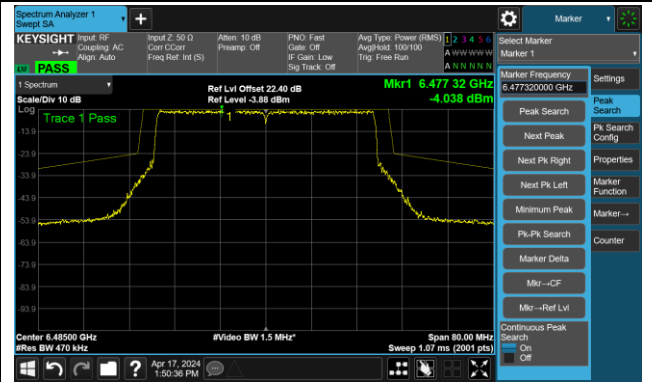

The Reference Level

The Mask Data

802.11ax-HE40 – Ant 2

Channel 99 (6445MHz)

The Reference Level

The Mask Data

Channel 107 (6485MHz)

The Reference Level

The Mask Data

Channel 115 (6525MHz)

The Reference Level

The Mask Data

802.11ax-HE40 – Ant 2

Channel 123 (6565MHz)

The Reference Level

The Mask Data