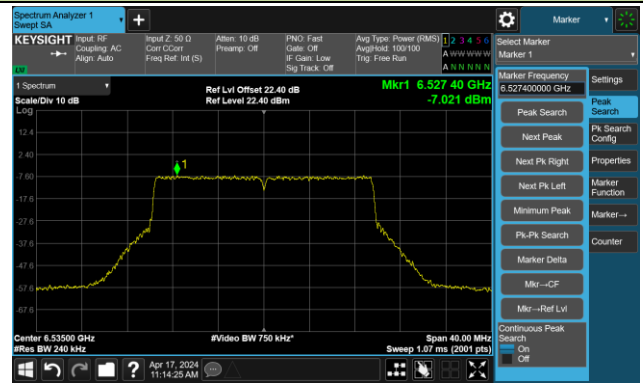

Channel 93 (6415MHz)

The Reference Level

The Mask Data

802.11be-EHT20 – Ant 2

Channel 97 (6435MHz)

The Reference Level

The Mask Data

Channel 105 (6475MHz)

The Reference Level

The Mask Data

Channel 113 (6515MHz)

The Reference Level

The Mask Data

802.11be-EHT20 – Ant 2

Channel 117 (6535MHz)

The Reference Level

The Mask Data

Channel 149 (6695MHz)

The Reference Level

The Mask Data

Channel 181 (6855MHz)

The Reference Level

The Mask Data