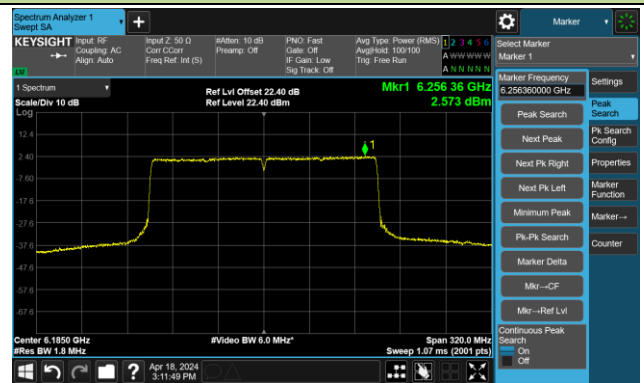

The Mask Data

802.11ax-HE160 – Ant 2

Channel 15 (6025MHz)

The Reference Level

The Mask Data

Channel 47 (6185MHz)

The Reference Level

The Mask Data

Channel 79 (6345MHz)

The Reference Level

The Mask Data

802.11ax-HE160 – Ant 2

Channel 111 (6505MHz)

The Reference Level

The Mask Data

Channel 143 (6665MHz)