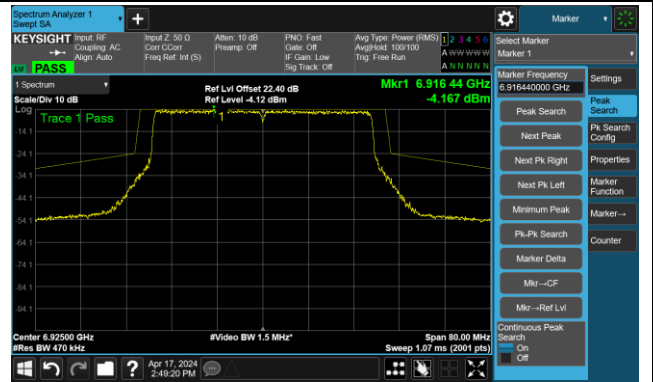

Channel 147 (6685MHz)

The Reference Level

The Mask Data

Channel 179 (6845MHz)

The Reference Level

The Mask Data

802.11ax-HE40 – Ant 2

Channel 187 (6885MHz)

The Reference Level

The Mask Data

Channel 195 (6925MHz)

The Reference Level

The Mask Data

Channel 211 (7005MHz)

The Reference Level

The Mask Data

802.11ax-HE40 – Ant 2

Channel 227 (7085MHz)

The Reference Level

The Mask Data

802.11ax-HE80 – Ant 2

Channel 7 (5985MHz)

The Reference Level

The Mask Data