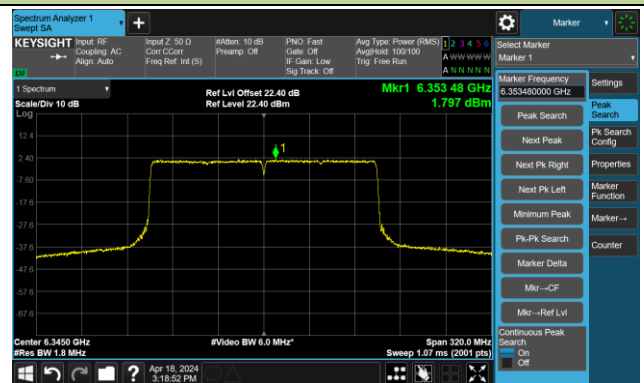

The Reference Level

The Mask Data

802.11ax-HE80- Ant 2

Channel 199 (6945MHz)

The Reference Level

The Mask Data

Channel 215 (7025MHz)

The Reference Level

The Mask Data

802.11ax-HE160 – Ant 2

Channel 15 (6025MHz)

The Reference Level

The Mask Data

Channel 47 (6185MHz)

The Reference Level

The Mask Data

Channel 79 (6345MHz)

The Reference Level

The Mask Data

802.11ax-HE160 – Ant 2

Channel 111 (6505MHz)

The Reference Level

The Mask Data

Channel 143 (6665MHz)