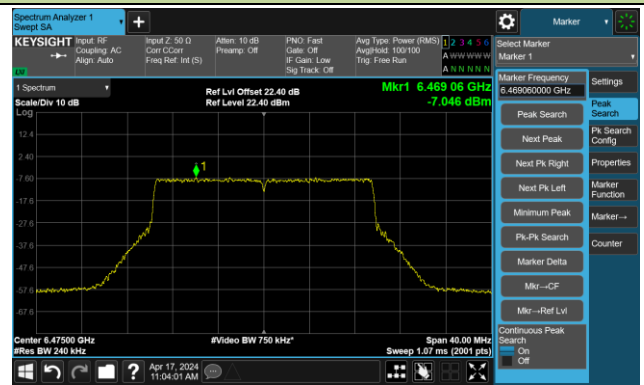

The Mask Data

802.11be-EHT20 – Ant 2

Channel 1 (5955MHz)

The Reference Level

The Mask Data

Channel 49 (6195MHz)

The Reference Level

The Mask Data

Channel 93 (6415MHz)

The Reference Level

The Mask Data

802.11be-EHT20 – Ant 2

Channel 97 (6435MHz)

The Reference Level

The Mask Data

Channel 105 (6475MHz)

The Reference Level

The Mask Data

Channel 113 (6515MHz)

The Reference Level

The Mask Data

802.11be-EHT20 – Ant 2

Channel 117 (6535MHz)

The Reference Level

The Mask Data

Channel 149 (6695MHz)

The Reference Level

The Mask Data

Channel 181 (6855MHz)

The Reference Level

The Mask Data