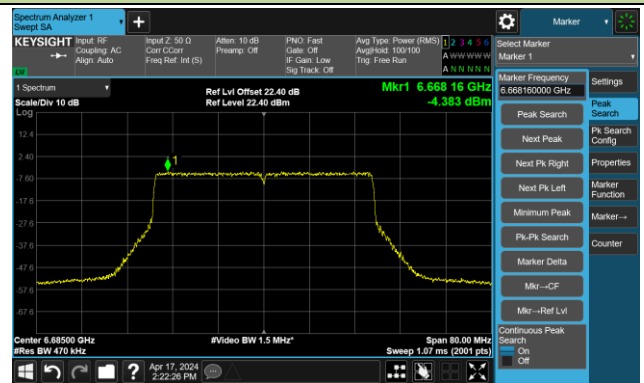

The Mask Data

Channel 115 (6525MHz)

The Reference Level

The Mask Data

802.11ax-HE40 – Ant 2

Channel 123 (6565MHz)

The Reference Level

The Mask Data

Channel 147 (6685MHz)

The Reference Level

The Mask Data

Channel 179 (6845MHz)

The Reference Level

The Mask Data

802.11ax-HE40 – Ant 2

Channel 187 (6885MHz)

The Reference Level

The Mask Data

Channel 195 (6925MHz)

The Reference Level

The Mask Data

Channel 211 (7005MHz)

The Reference Level

The Mask Data