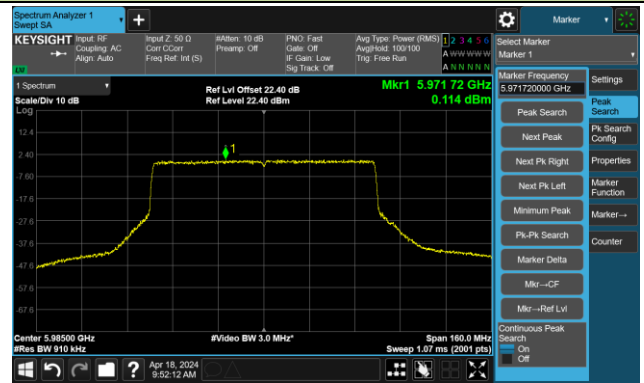

The Reference Level

The Mask Data

Channel 195 (6925MHz)

The Reference Level

The Mask Data

Channel 211 (7005MHz)

The Reference Level

The Mask Data

802.11ax-HE40 – Ant 2

Channel 227 (7085MHz)

The Reference Level

The Mask Data

802.11ax-HE80 – Ant 2

Channel 7 (5985MHz)

The Reference Level

The Mask Data

Channel 55 (6225MHz)

The Reference Level

The Mask Data

Channel 87 (6385MHz)

The Reference Level

The Mask Data

802.11ax-HE80 – Ant 2

Channel 103 (6465MHz)

The Reference Level

The Mask Data

Channel 119 (6545MHz)

The Reference Level

The Mask Data

Channel 135 (6625MHz)

The Reference Level

The Mask Data