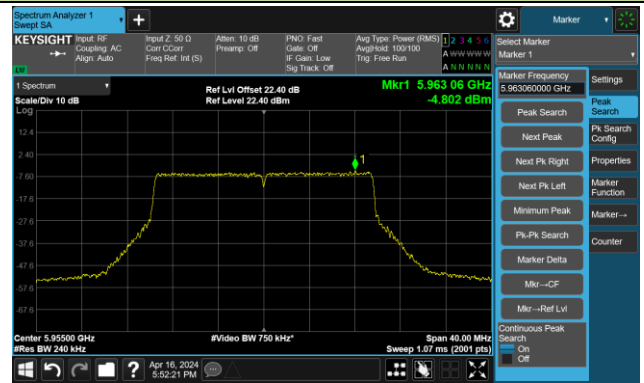

Channel 79 (6345MHz)

The Reference Level

The Mask Data

802.11ax-HE160 – Ant 2

Channel 111 (6505MHz)

The Reference Level

The Mask Data

Channel 143 (6665MHz)

The Reference Level

The Mask Data

Channel 175 (6825MHz)

The Reference Level

The Mask Data

802.11ax-HE160 – Ant 2

Channel 207 (6985MHz)

The Reference Level

The Mask Data

802.11be-EHT20 – Ant 2

Channel 1 (5955MHz)

The Reference Level

The Mask Data

Channel 49 (6195MHz)

The Reference Level

The Mask Data