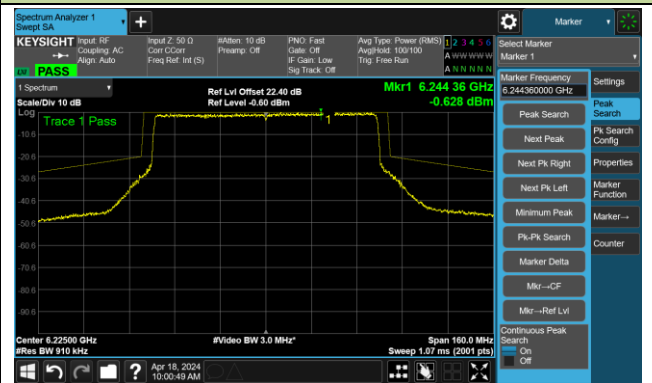

The Reference Level

The Mask Data

Channel 195 (6925MHz)

The Reference Level

The Mask Data

Channel 211 (7005MHz)

The Reference Level

The Mask Data

802.11ax-HE40 – Ant 2

Channel 227 (7085MHz)

The Reference Level

The Mask Data

802.11ax-HE80 – Ant 2

Channel 7 (5985MHz)

The Reference Level

The Mask Data

Channel 55 (6225MHz)

The Reference Level

The Mask Data

Channel 87 (6385MHz)

The Reference Level

The Mask Data

802.11ax-HE80 – Ant 2

Channel 103 (6465MHz)

The Reference Level

The Mask Data

Channel 119 (6545MHz)

The Reference Level

The Mask Data

Channel 135 (6625MHz)

The Reference Level

The Mask Data