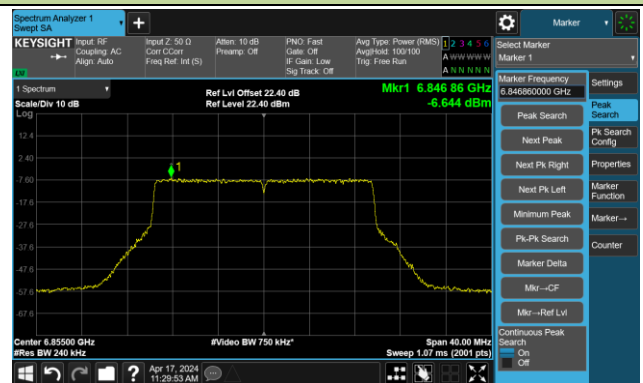

The Reference Level

The Mask Data

Channel 113 (6515MHz)

The Reference Level

The Mask Data

802.11be-EHT20 – Ant 2

Channel 117 (6535MHz)

The Reference Level

The Mask Data

Channel 149 (6695MHz)

The Reference Level

The Mask Data

Channel 181 (6855MHz)

The Reference Level

The Mask Data