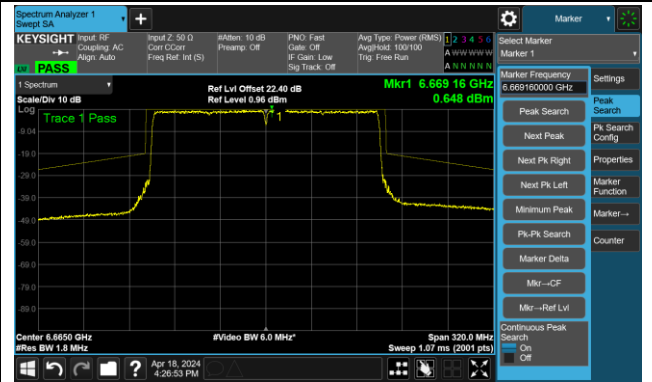

The Mask Data

802.11ax-HE160 – Ant 2

Channel 15 (6025MHz)

The Reference Level

The Mask Data

Channel 47 (6185MHz)

The Reference Level

The Mask Data

Channel 79 (6345MHz)

The Reference Level

The Mask Data

802.11ax-HE160 – Ant 2

Channel 111 (6505MHz)

The Reference Level

The Mask Data

Channel 143 (6665MHz)

The Reference Level

The Mask Data

Channel 175 (6825MHz)

The Reference Level

The Mask Data

802.11ax-HE160 – Ant 2

Channel 207 (6985MHz)

The Reference Level