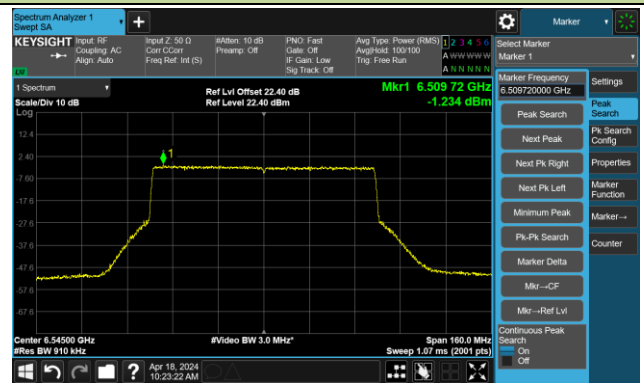

The Reference Level

The Mask Data

Channel 119 (6545MHz)

The Reference Level

The Mask Data

Channel 135 (6625MHz)

The Reference Level

The Mask Data

802.11ax-HE80-Ant 2

Channel 151 (6705MHz)

The Reference Level

The Mask Data

Channel 167 (6785MHz)

The Reference Level

The Mask Data

Channel 183 (6865MHz)