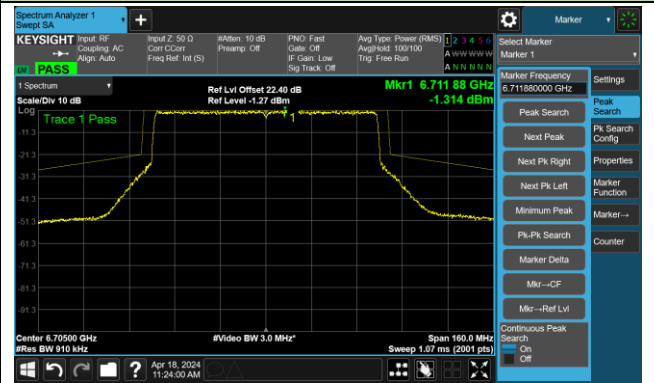

Channel 55 (6225MHz)

The Reference Level

The Mask Data

Channel 87 (6385MHz)

The Reference Level

The Mask Data

802.11ax-HE80 – Ant 2

Channel 103 (6465MHz)

The Reference Level

The Mask Data

Channel 119 (6545MHz)

The Reference Level

The Mask Data

Channel 135 (6625MHz)

The Reference Level

The Mask Data

802.11ax-HE80-Ant 2

Channel 151 (6705MHz)

The Reference Level

The Mask Data

Channel 167 (6785MHz)

The Reference Level

The Mask Data

Channel 183 (6865MHz)

The Reference Level

The Mask Data

802.11ax-HE80- Ant 2

Channel 199 (6945MHz)

The Reference Level

The Mask Data

Channel 215 (7025MHz)

The Reference Level