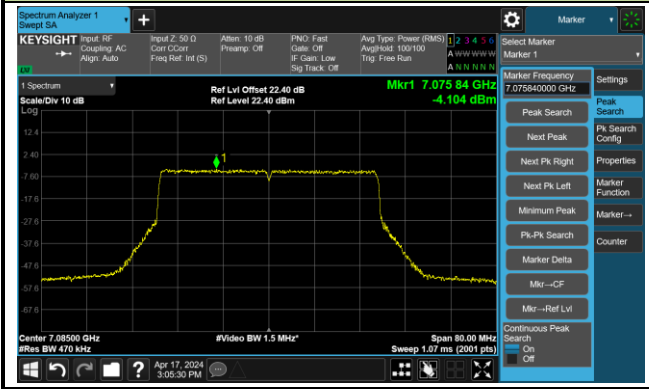

Channel 147 (6685MHz)

The Reference Level

The Mask Data

Channel 179 (6845MHz)

The Reference Level

The Mask Data

802.11ax-HE40 – Ant 2

Channel 187 (6885MHz)

The Reference Level

The Mask Data

Channel 195 (6925MHz)

The Reference Level

The Mask Data

Channel 211 (7005MHz)

The Reference Level

The Mask Data

802.11ax-HE40 – Ant 2

Channel 227 (7085MHz)

The Reference Level

The Mask Data

802.11ax-HE80 – Ant 2

Channel 7 (5985MHz)

The Reference Level

The Mask Data