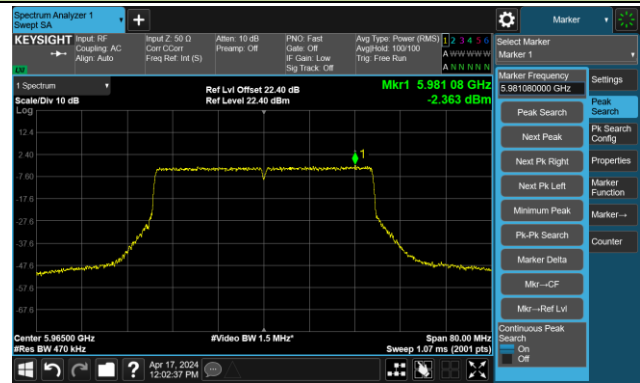

802.11ax-HE40 – Ant 2

Channel 3 (5965MHz)

The Reference Level

The Mask Data

Channel 51 (6205MHz)

The Reference Level

The Mask Data

Channel 91 (6405MHz)

The Reference Level

The Mask Data

802.11ax-HE40 – Ant 2

Channel 99 (6445MHz)

The Reference Level

The Mask Data

Channel 107 (6485MHz)

The Reference Level