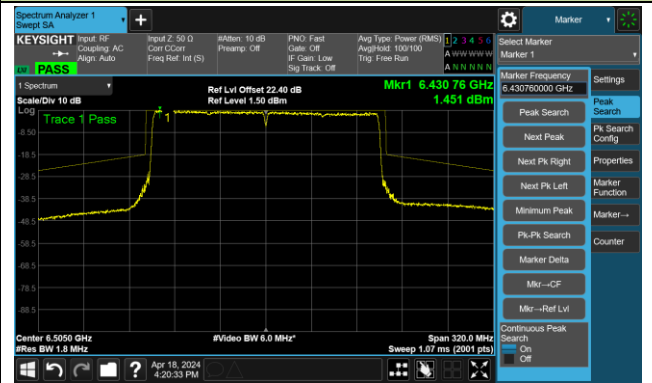

The Mask Data

802.11ax-HE160 – Ant 2

Channel 15 (6025MHz)

The Reference Level

The Mask Data

Channel 47 (6185MHz)

The Reference Level

The Mask Data

Channel 79 (6345MHz)

The Reference Level

The Mask Data

802.11ax-HE160 – Ant 2

Channel 111 (6505MHz)

The Reference Level

The Mask Data

Channel 143 (6665MHz)

The Reference Level

The Mask Data

Channel 175 (6825MHz)

The Reference Level

The Mask Data

802.11ax-HE160 – Ant 2

Channel 207 (6985MHz)

The Reference Level