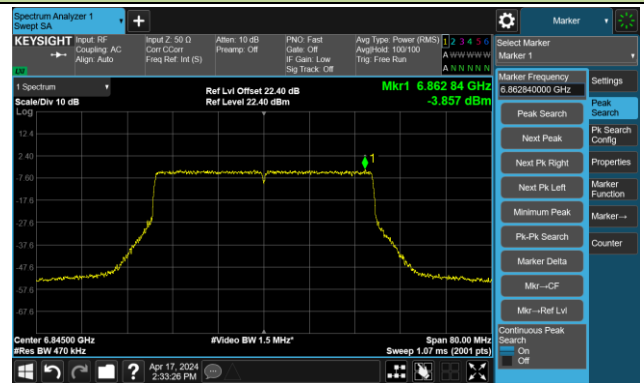

Channel 147 (6685MHz)

The Reference Level

The Mask Data

Channel 179 (6845MHz)

The Reference Level

The Mask Data

802.11ax-HE40 – Ant 2

Channel 187 (6885MHz)

The Reference Level

The Mask Data

Channel 195 (6925MHz)

The Reference Level

The Mask Data

Channel 211 (7005MHz)

The Reference Level

The Mask Data