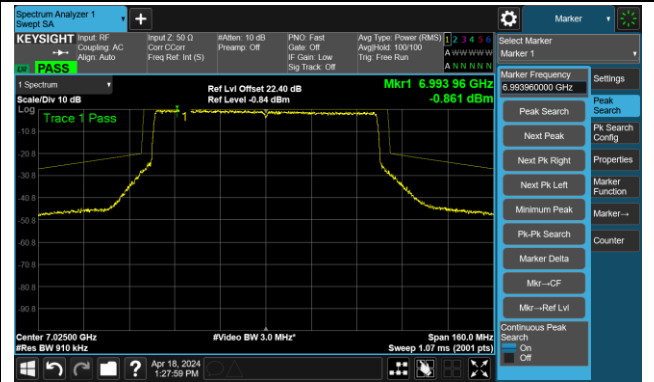

802.11ax-HE80-Ant 2

Channel 151 (6705MHz)

The Reference Level

The Mask Data

Channel 167 (6785MHz)

The Reference Level

The Mask Data

Channel 183 (6865MHz)

The Reference Level

The Mask Data

802.11ax-HE80- Ant 2

Channel 199 (6945MHz)

The Reference Level

The Mask Data

Channel 215 (7025MHz)

The Reference Level

The Mask Data

802.11ax-HE160 – Ant 2

Channel 15 (6025MHz)

The Reference Level

The Mask Data

Channel 47 (6185MHz)

The Reference Level

The Mask Data