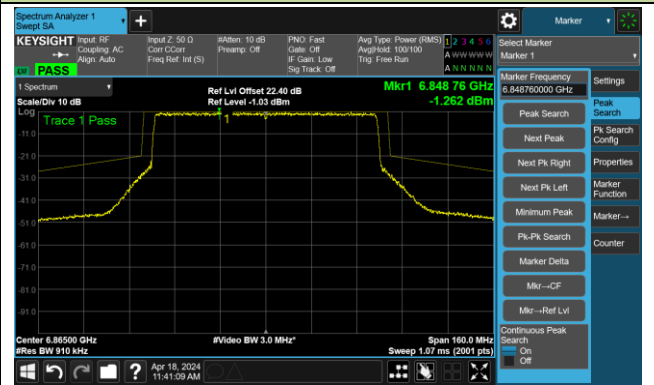

The Reference Level

The Mask Data

Channel 119 (6545MHz)

The Reference Level

The Mask Data

Channel 135 (6625MHz)

The Reference Level

The Mask Data

802.11ax-HE80-Ant 2

Channel 151 (6705MHz)

The Reference Level

The Mask Data

Channel 167 (6785MHz)

The Reference Level

The Mask Data

Channel 183 (6865MHz)

The Reference Level

The Mask Data

802.11ax-HE80- Ant 2

Channel 199 (6945MHz)

The Reference Level

The Mask Data

Channel 215 (7025MHz)

The Reference Level