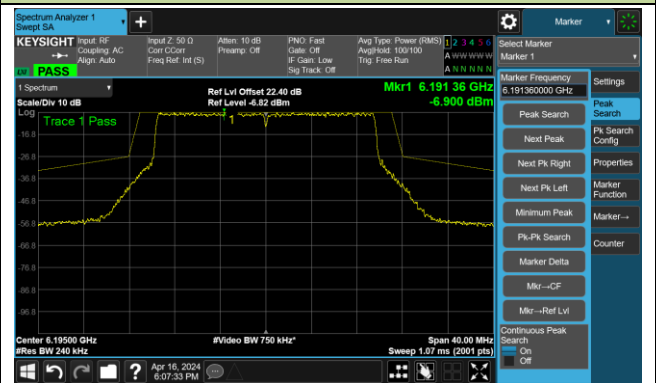

The Reference Level

The Mask Data

Channel 175 (6825MHz)

The Reference Level

The Mask Data

802.11ax-HE160 – Ant 2

Channel 207 (6985MHz)

The Reference Level

The Mask Data

802.11be-EHT20 – Ant 2

Channel 1 (5955MHz)

The Reference Level

The Mask Data

Channel 49 (6195MHz)

The Reference Level

The Mask Data

Channel 93 (6415MHz)

The Reference Level

The Mask Data

802.11be-EHT20 – Ant 2

Channel 97 (6435MHz)

The Reference Level

The Mask Data

Channel 105 (6475MHz)