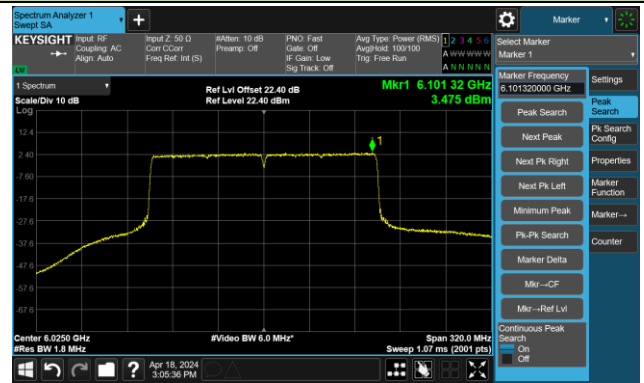

802.11ax-HE80-Ant 2

Channel 151 (6705MHz)

The Reference Level

The Mask Data

Channel 167 (6785MHz)

The Reference Level

The Mask Data

Channel 183 (6865MHz)

The Reference Level

The Mask Data

802.11ax-HE80- Ant 2

Channel 199 (6945MHz)

The Reference Level

The Mask Data

Channel 215 (7025MHz)

The Reference Level

The Mask Data

802.11ax-HE160 – Ant 2

Channel 15 (6025MHz)

The Reference Level

The Mask Data

Channel 47 (6185MHz)

The Reference Level

The Mask Data