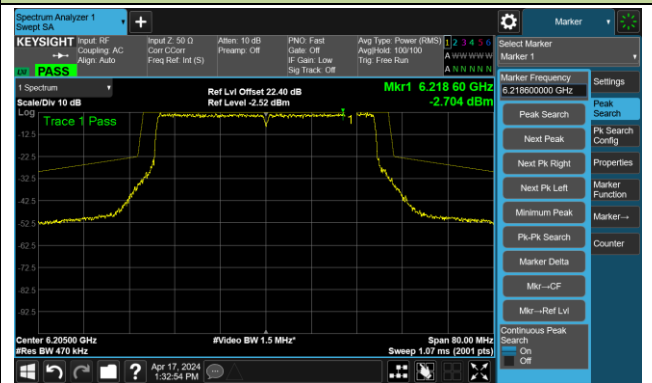

802.11ax-HE40 – Ant 2

Channel 3 (5965MHz)

The Reference Level

The Mask Data

Channel 51 (6205MHz)

The Reference Level

The Mask Data

Channel 91 (6405MHz)

The Reference Level

The Mask Data

802.11ax-HE40 – Ant 2

Channel 99 (6445MHz)

The Reference Level

The Mask Data

Channel 107 (6485MHz)

The Reference Level