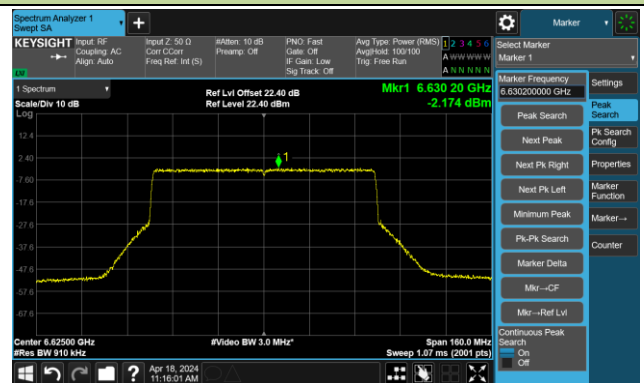

Channel 55 (6225MHz)

The Reference Level

The Mask Data

Channel 87 (6385MHz)

The Reference Level

The Mask Data

802.11ax-HE80 – Ant 2

Channel 103 (6465MHz)

The Reference Level

The Mask Data

Channel 119 (6545MHz)

The Reference Level

The Mask Data

Channel 135 (6625MHz)

The Reference Level

The Mask Data

802.11ax-HE80-Ant 2

Channel 151 (6705MHz)

The Reference Level

The Mask Data

Channel 167 (6785MHz)

The Reference Level

The Mask Data

Channel 183 (6865MHz)

The Reference Level

The Mask Data

802.11ax-HE80- Ant 2

Channel 199 (6945MHz)

The Reference Level

The Mask Data

Channel 215 (7025MHz)

The Reference Level