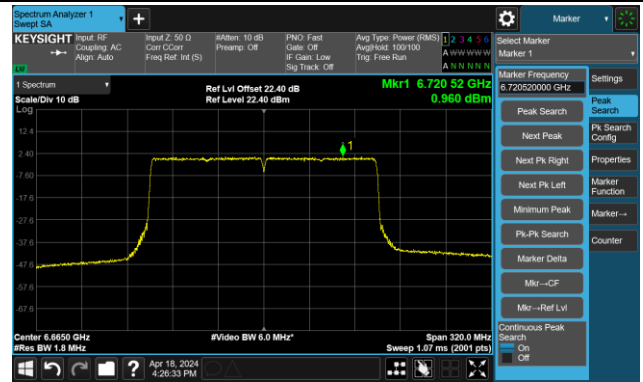

Channel 79 (6345MHz)

The Reference Level

The Mask Data

802.11ax-HE160 – Ant 2

Channel 111 (6505MHz)

The Reference Level

The Mask Data

Channel 143 (6665MHz)

The Reference Level

The Mask Data

Channel 175 (6825MHz)

The Reference Level

The Mask Data

802.11ax-HE160 – Ant 2

Channel 207 (6985MHz)

The Reference Level