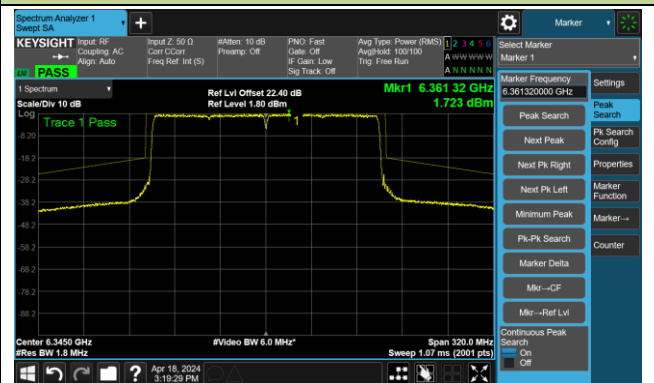

The Reference Level

The Mask Data

802.11ax-HE80- Ant 2

Channel 199 (6945MHz)

The Reference Level

The Mask Data

Channel 215 (7025MHz)

The Reference Level

The Mask Data

802.11ax-HE160 – Ant 2

Channel 15 (6025MHz)

The Reference Level

The Mask Data

Channel 47 (6185MHz)

The Reference Level

The Mask Data

Channel 79 (6345MHz)

The Reference Level

The Mask Data

802.11ax-HE160 – Ant 2

Channel 111 (6505MHz)

The Reference Level

The Mask Data

Channel 143 (6665MHz)