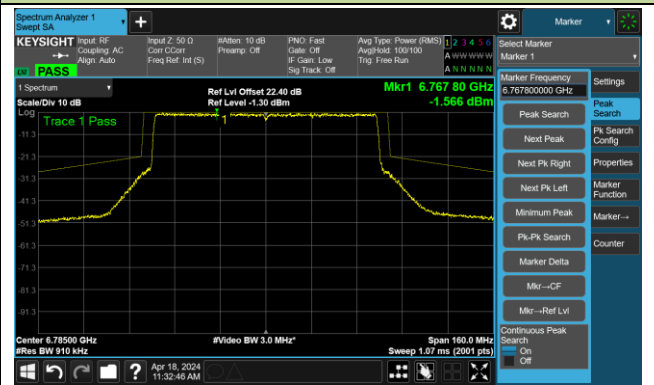

The Reference Level

The Mask Data

Channel 119 (6545MHz)

The Reference Level

The Mask Data

Channel 135 (6625MHz)

The Reference Level

The Mask Data

802.11ax-HE80-Ant 2

Channel 151 (6705MHz)

The Reference Level

The Mask Data

Channel 167 (6785MHz)

The Reference Level

The Mask Data

Channel 183 (6865MHz)

The Reference Level

The Mask Data

802.11ax-HE80- Ant 2

Channel 199 (6945MHz)

The Reference Level

The Mask Data

Channel 215 (7025MHz)

The Reference Level