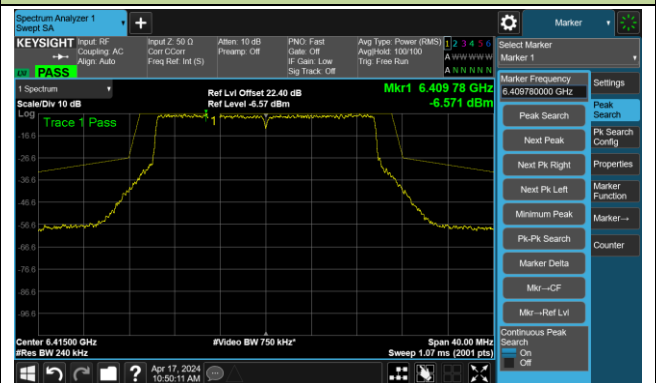

The Reference Level

The Mask Data

Channel 175 (6825MHz)

The Reference Level

The Mask Data

802.11ax-HE160 – Ant 2

Channel 207 (6985MHz)

The Reference Level

The Mask Data

802.11be-EHT20 – Ant 2

Channel 1 (5955MHz)

The Reference Level

The Mask Data

Channel 49 (6195MHz)

The Reference Level

The Mask Data

Channel 93 (6415MHz)

The Reference Level

The Mask Data

802.11be-EHT20 – Ant 2

Channel 97 (6435MHz)

The Reference Level

The Mask Data

Channel 105 (6475MHz)