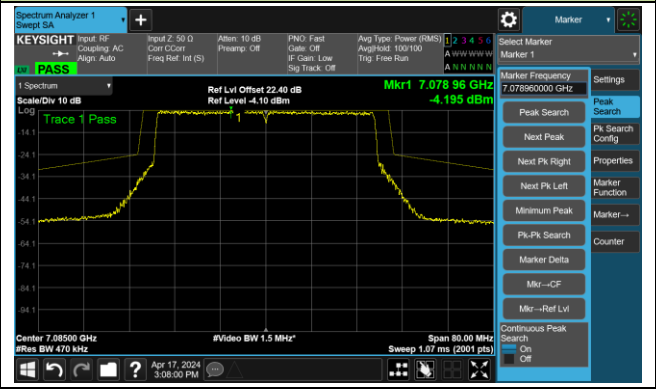

Channel 147 (6685MHz)

The Reference Level

The Mask Data

Channel 179 (6845MHz)

The Reference Level

The Mask Data

802.11ax-HE40 – Ant 2

Channel 187 (6885MHz)

The Reference Level

The Mask Data

Channel 195 (6925MHz)

The Reference Level

The Mask Data

Channel 211 (7005MHz)

The Reference Level

The Mask Data

802.11ax-HE40 – Ant 2

Channel 227 (7085MHz)

The Reference Level

The Mask Data

802.11ax-HE80 – Ant 2

Channel 7 (5985MHz)

The Reference Level

The Mask Data