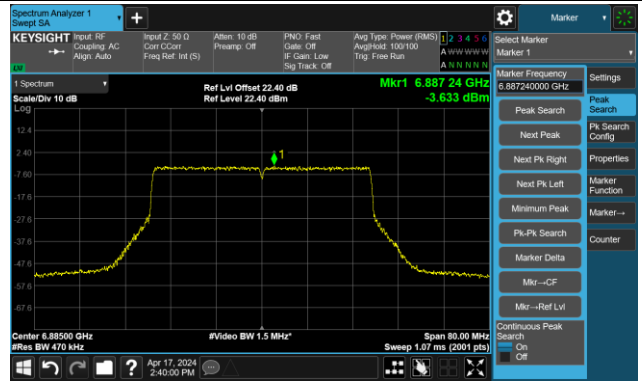

Channel 147 (6685MHz)

The Reference Level

The Mask Data

Channel 179 (6845MHz)

The Reference Level

The Mask Data

802.11ax-HE40 – Ant 2

Channel 187 (6885MHz)

The Reference Level

The Mask Data

Channel 195 (6925MHz)

The Reference Level

The Mask Data

Channel 211 (7005MHz)

The Reference Level

The Mask Data