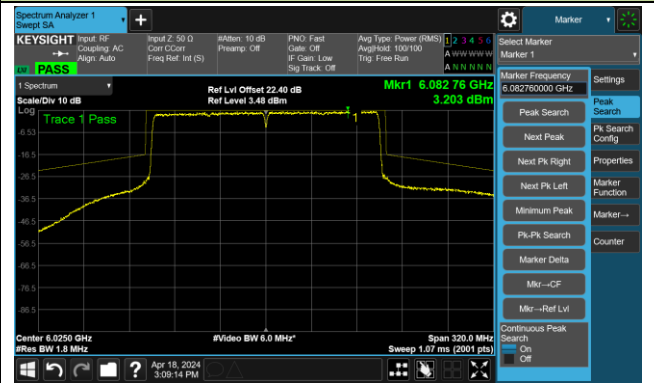

The Reference Level

The Mask Data

802.11ax-HE80- Ant 2

Channel 199 (6945MHz)

The Reference Level

The Mask Data

Channel 215 (7025MHz)

The Reference Level

The Mask Data

802.11ax-HE160 – Ant 2

Channel 15 (6025MHz)

The Reference Level

The Mask Data

Channel 47 (6185MHz)

The Reference Level

The Mask Data

Channel 79 (6345MHz)

The Reference Level

The Mask Data

802.11ax-HE160 – Ant 2

Channel 111 (6505MHz)

The Reference Level

The Mask Data

Channel 143 (6665MHz)

The Reference Level

The Mask Data

Channel 175 (6825MHz)

The Reference Level

The Mask Data

802.11ax-HE160 – Ant 2

Channel 207 (6985MHz)

The Reference Level