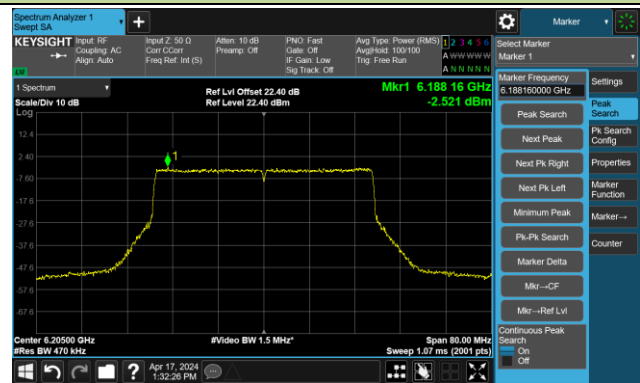

802.11ax-HE40 – Ant 2

Channel 3 (5965MHz)

The Reference Level

The Mask Data

Channel 51 (6205MHz)

The Reference Level

The Mask Data

Channel 91 (6405MHz)

The Reference Level

The Mask Data

802.11ax-HE40 – Ant 2

Channel 99 (6445MHz)

The Reference Level

The Mask Data

Channel 107 (6485MHz)

The Reference Level