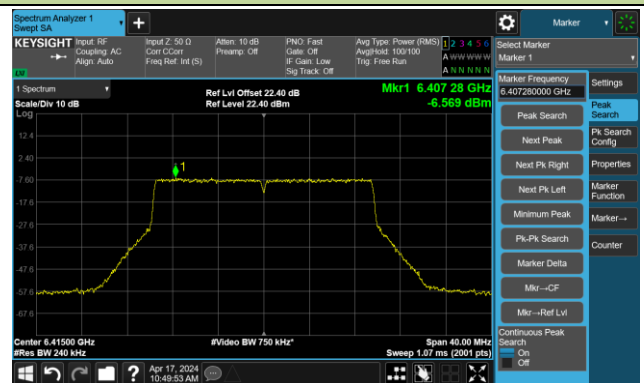

The Reference Level

The Mask Data

Channel 175 (6825MHz)

The Reference Level

The Mask Data

802.11ax-HE160 – Ant 2

Channel 207 (6985MHz)

The Reference Level

The Mask Data

802.11be-EHT20 – Ant 2

Channel 1 (5955MHz)

The Reference Level

The Mask Data

Channel 49 (6195MHz)

The Reference Level

The Mask Data

Channel 93 (6415MHz)

The Reference Level

The Mask Data

802.11be-EHT20 – Ant 2

Channel 97 (6435MHz)

The Reference Level

The Mask Data

Channel 105 (6475MHz)