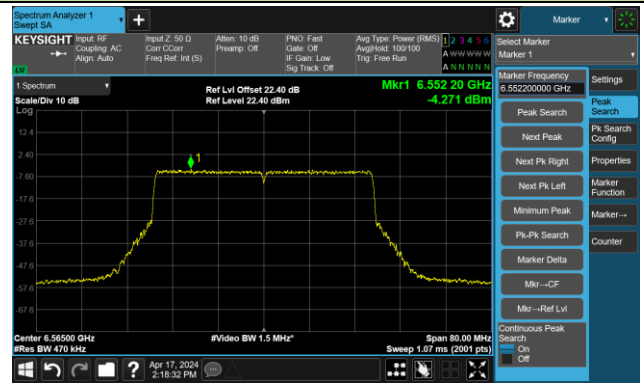

The Reference Level

The Mask Data

802.11ax-HE40 – Ant 2

Channel 99 (6445MHz)

The Reference Level

The Mask Data

Channel 107 (6485MHz)

The Reference Level

The Mask Data

Channel 115 (6525MHz)

The Reference Level

The Mask Data

802.11ax-HE40 – Ant 2

Channel 123 (6565MHz)

The Reference Level

The Mask Data

Channel 147 (6685MHz)

The Reference Level

The Mask Data

Channel 179 (6845MHz)

The Reference Level

The Mask Data

802.11ax-HE40 – Ant 2

Channel 187 (6885MHz)

The Reference Level

The Mask Data

Channel 195 (6925MHz)

The Reference Level

The Mask Data

Channel 211 (7005MHz)

The Reference Level

The Mask Data