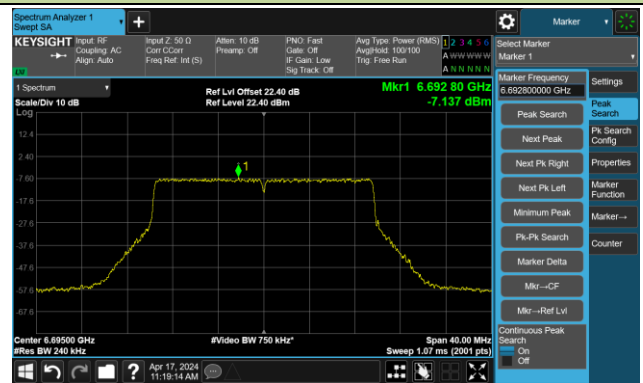

Channel 93 (6415MHz)

The Reference Level

The Mask Data

802.11be-EHT20 – Ant 2

Channel 97 (6435MHz)

The Reference Level

The Mask Data

Channel 105 (6475MHz)

The Reference Level

The Mask Data

Channel 113 (6515MHz)

The Reference Level

The Mask Data

802.11be-EHT20 – Ant 2

Channel 117 (6535MHz)

The Reference Level

The Mask Data

Channel 149 (6695MHz)

The Reference Level

The Mask Data

Channel 181 (6855MHz)

The Reference Level

The Mask Data