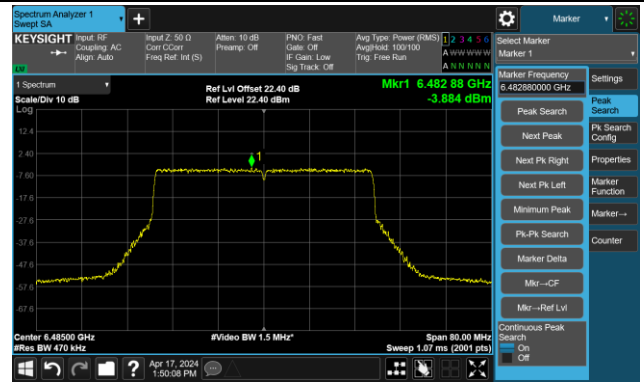

The Reference Level

The Mask Data

802.11ax-HE40 – Ant 2

Channel 99 (6445MHz)

The Reference Level

The Mask Data

Channel 107 (6485MHz)

The Reference Level

The Mask Data

Channel 115 (6525MHz)

The Reference Level

The Mask Data

802.11ax-HE40 – Ant 2

Channel 123 (6565MHz)

The Reference Level

The Mask Data