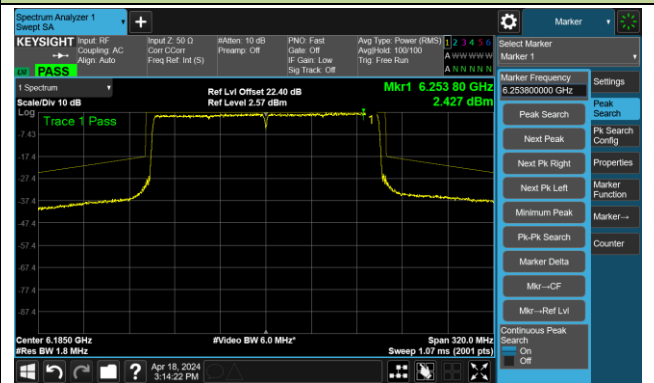

The Reference Level

The Mask Data

802.11ax-HE80- Ant 2

Channel 199 (6945MHz)

The Reference Level

The Mask Data

Channel 215 (7025MHz)

The Reference Level

The Mask Data

802.11ax-HE160 – Ant 2

Channel 15 (6025MHz)

The Reference Level

The Mask Data

Channel 47 (6185MHz)

The Reference Level

The Mask Data

Channel 79 (6345MHz)

The Reference Level

The Mask Data

802.11ax-HE160 – Ant 2

Channel 111 (6505MHz)

The Reference Level

The Mask Data

Channel 143 (6665MHz)