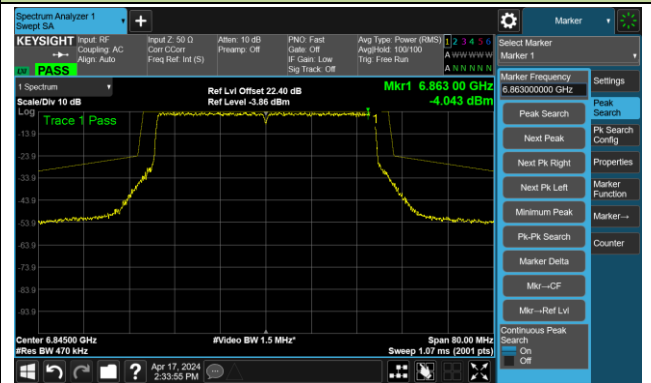

Channel 147 (6685MHz)

The Reference Level

The Mask Data

Channel 179 (6845MHz)

The Reference Level

The Mask Data

802.11ax-HE40 – Ant 2

Channel 187 (6885MHz)

The Reference Level

The Mask Data

Channel 195 (6925MHz)

The Reference Level

The Mask Data

Channel 211 (7005MHz)

The Reference Level

The Mask Data