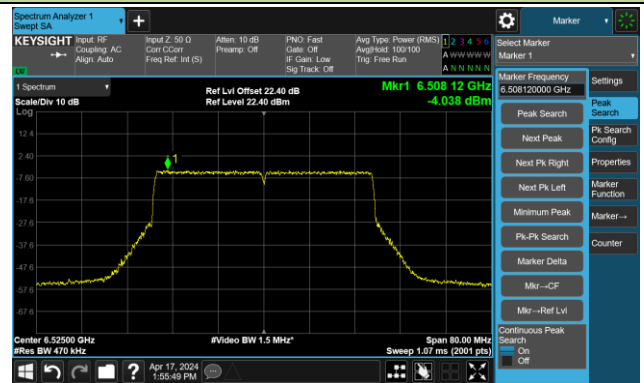

The Reference Level

The Mask Data

802.11ax-HE40 – Ant 2

Channel 99 (6445MHz)

The Reference Level

The Mask Data

Channel 107 (6485MHz)

The Reference Level

The Mask Data

Channel 115 (6525MHz)

The Reference Level

The Mask Data

802.11ax-HE40 – Ant 2

Channel 123 (6565MHz)

The Reference Level

The Mask Data

Channel 147 (6685MHz)

The Reference Level

The Mask Data

Channel 179 (6845MHz)

The Reference Level

The Mask Data

802.11ax-HE40 – Ant 2

Channel 187 (6885MHz)

The Reference Level

The Mask Data

Channel 195 (6925MHz)

The Reference Level

The Mask Data

Channel 211 (7005MHz)

The Reference Level

The Mask Data