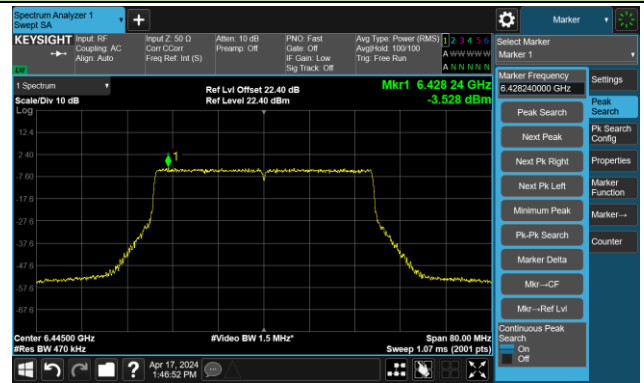

The Reference Level

The Mask Data

802.11ax-HE40 – Ant 2

Channel 99 (6445MHz)

The Reference Level

The Mask Data

Channel 107 (6485MHz)

The Reference Level

The Mask Data

Channel 115 (6525MHz)

The Reference Level

The Mask Data

802.11ax-HE40 – Ant 2

Channel 123 (6565MHz)

The Reference Level

The Mask Data

Channel 147 (6685MHz)

The Reference Level

The Mask Data

Channel 179 (6845MHz)

The Reference Level

The Mask Data

802.11ax-HE40 – Ant 2

Channel 187 (6885MHz)