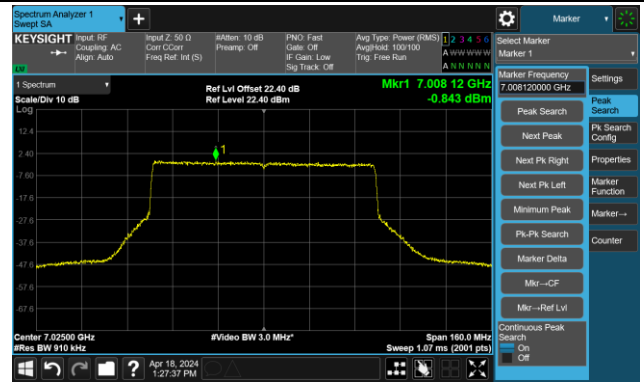

802.11ax-HE80-Ant 2

Channel 151 (6705MHz)

The Reference Level

The Mask Data

Channel 167 (6785MHz)

The Reference Level

The Mask Data

Channel 183 (6865MHz)

The Reference Level

The Mask Data

802.11ax-HE80- Ant 2

Channel 199 (6945MHz)

The Reference Level

The Mask Data

Channel 215 (7025MHz)

The Reference Level

The Mask Data

802.11ax-HE160 – Ant 2

Channel 15 (6025MHz)

The Reference Level

The Mask Data

Channel 47 (6185MHz)

The Reference Level

The Mask Data