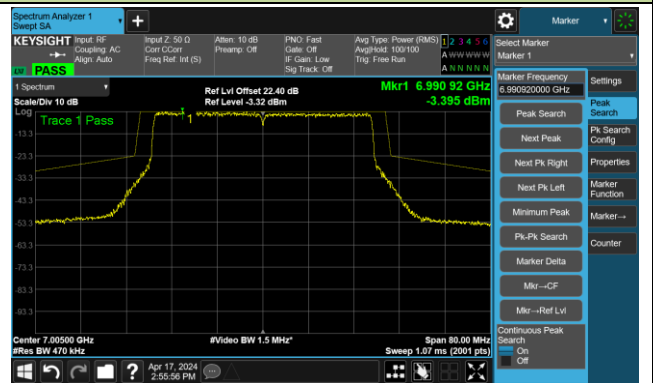

Channel 147 (6685MHz)

The Reference Level

The Mask Data

Channel 179 (6845MHz)

The Reference Level

The Mask Data

802.11ax-HE40 – Ant 2

Channel 187 (6885MHz)

The Reference Level

The Mask Data

Channel 195 (6925MHz)

The Reference Level

The Mask Data

Channel 211 (7005MHz)

The Reference Level

The Mask Data

802.11ax-HE40 – Ant 2

Channel 227 (7085MHz)

The Reference Level

The Mask Data

802.11ax-HE80 – Ant 2

Channel 7 (5985MHz)

The Reference Level

The Mask Data

Channel 55 (6225MHz)

The Reference Level

The Mask Data

Channel 87 (6385MHz)

The Reference Level

The Mask Data

802.11ax-HE80 – Ant 2

Channel 103 (6465MHz)