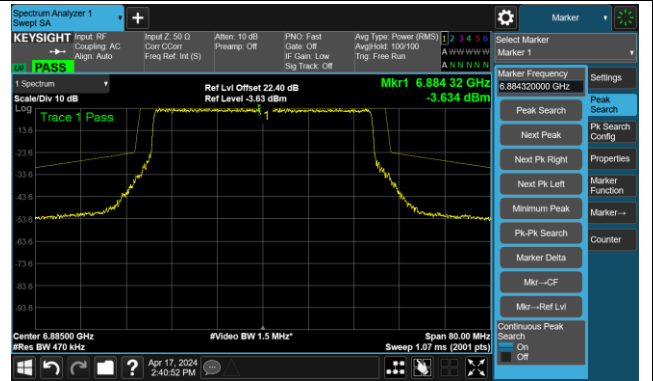

Channel 147 (6685MHz)

The Reference Level

The Mask Data

Channel 179 (6845MHz)

The Reference Level

The Mask Data

802.11ax-HE40 – Ant 2

Channel 187 (6885MHz)

The Reference Level

The Mask Data

Channel 195 (6925MHz)

The Reference Level

The Mask Data

Channel 211 (7005MHz)

The Reference Level

The Mask Data