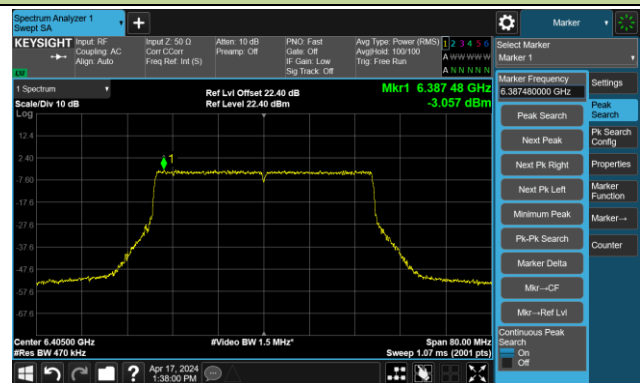

802.11ax-HE40 – Ant 2

Channel 3 (5965MHz)

The Reference Level

The Mask Data

Channel 51 (6205MHz)

The Reference Level

The Mask Data

Channel 91 (6405MHz)

The Reference Level

The Mask Data

802.11ax-HE40 – Ant 2

Channel 99 (6445MHz)

The Reference Level

The Mask Data

Channel 107 (6485MHz)

The Reference Level