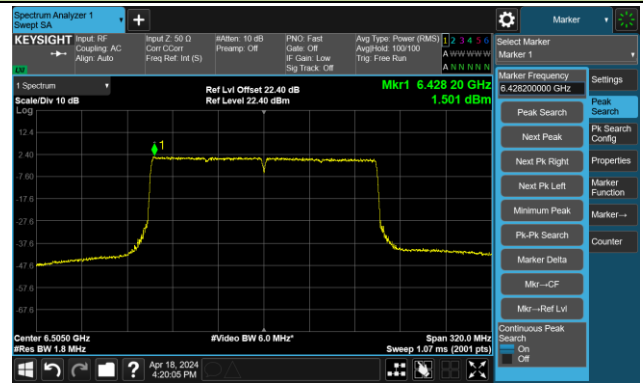

The Mask Data

802.11ax-HE160 – Ant 2

Channel 15 (6025MHz)

The Reference Level

The Mask Data

Channel 47 (6185MHz)

The Reference Level

The Mask Data

Channel 79 (6345MHz)

The Reference Level

The Mask Data

802.11ax-HE160 – Ant 2

Channel 111 (6505MHz)

The Reference Level

The Mask Data

Channel 143 (6665MHz)

The Reference Level

The Mask Data

Channel 175 (6825MHz)

The Reference Level

The Mask Data

802.11ax-HE160 – Ant 2

Channel 207 (6985MHz)

The Reference Level