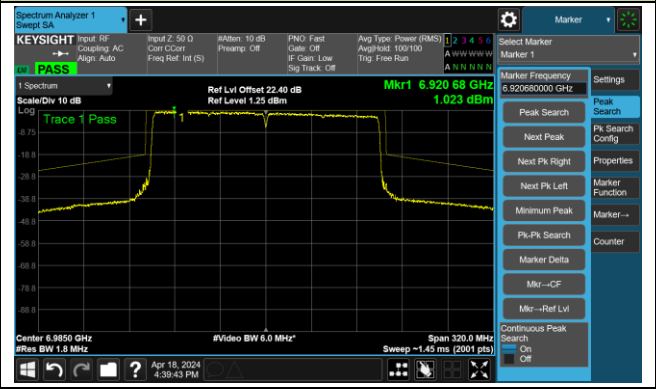

Channel 79 (6345MHz)

The Reference Level

The Mask Data

802.11ax-HE160 – Ant 2

Channel 111 (6505MHz)

The Reference Level

The Mask Data

Channel 143 (6665MHz)

The Reference Level

The Mask Data

Channel 175 (6825MHz)

The Reference Level

The Mask Data

802.11ax-HE160 – Ant 2

Channel 207 (6985MHz)

The Reference Level

The Mask Data

802.11be-EHT20 – Ant 2

Channel 1 (5955MHz)

The Reference Level

The Mask Data

Channel 49 (6195MHz)

The Reference Level

The Mask Data