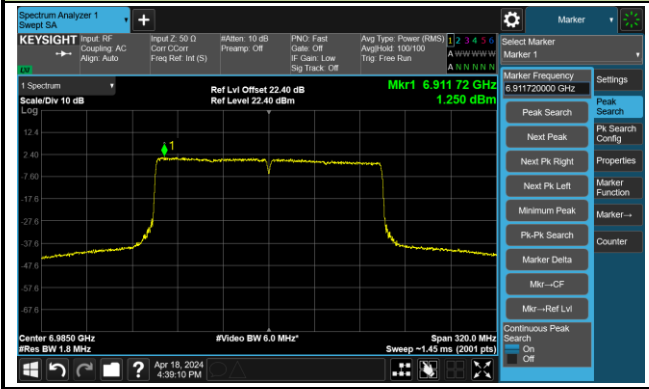

Channel 79 (6345MHz)

The Reference Level

The Mask Data

802.11ax-HE160 – Ant 2

Channel 111 (6505MHz)

The Reference Level

The Mask Data

Channel 143 (6665MHz)

The Reference Level

The Mask Data

Channel 175 (6825MHz)

The Reference Level

The Mask Data

802.11ax-HE160 – Ant 2

Channel 207 (6985MHz)

The Reference Level

The Mask Data

802.11be-EHT20 – Ant 2

Channel 1 (5955MHz)

The Reference Level

The Mask Data

Channel 49 (6195MHz)

The Reference Level

The Mask Data