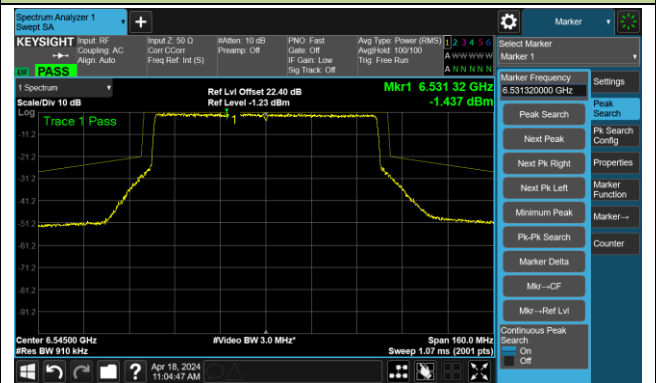

Channel 55 (6225MHz)

The Reference Level

The Mask Data

Channel 87 (6385MHz)

The Reference Level

The Mask Data

802.11ax-HE80 – Ant 2

Channel 103 (6465MHz)

The Reference Level

The Mask Data

Channel 119 (6545MHz)

The Reference Level

The Mask Data

Channel 135 (6625MHz)

The Reference Level

The Mask Data

802.11ax-HE80-Ant 2

Channel 151 (6705MHz)

The Reference Level

The Mask Data

Channel 167 (6785MHz)

The Reference Level

The Mask Data

Channel 183 (6865MHz)

The Reference Level

The Mask Data

802.11ax-HE80- Ant 2

Channel 199 (6945MHz)

The Reference Level

The Mask Data

Channel 215 (7025MHz)

The Reference Level