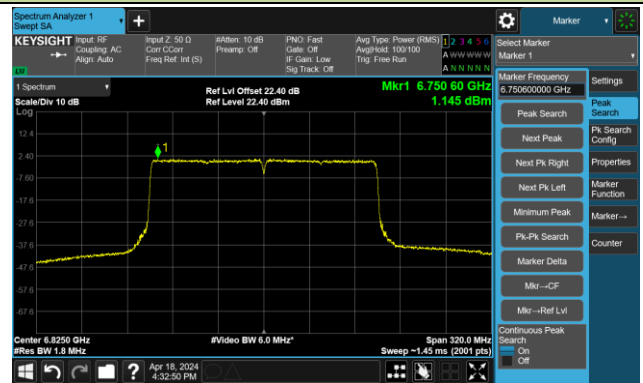

The Reference Level

The Mask Data

Channel 175 (6825MHz)

The Reference Level

The Mask Data

802.11ax-HE160 – Ant 2

Channel 207 (6985MHz)

The Reference Level

The Mask Data

802.11be-EHT20 – Ant 2

Channel 1 (5955MHz)

The Reference Level

The Mask Data

Channel 49 (6195MHz)

The Reference Level

The Mask Data