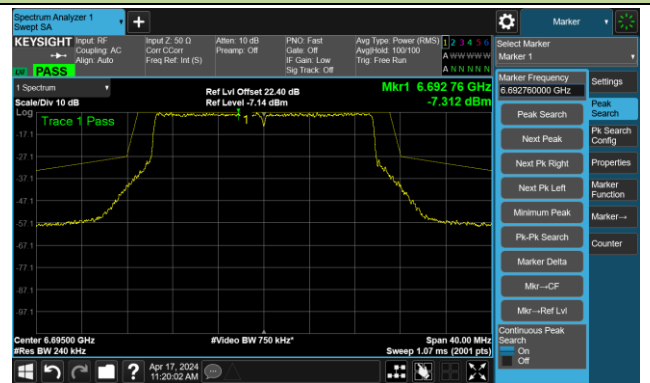

The Reference Level

The Mask Data

Channel 113 (6515MHz)

The Reference Level

The Mask Data

802.11be-EHT20 – Ant 2

Channel 117 (6535MHz)

The Reference Level

The Mask Data

Channel 149 (6695MHz)

The Reference Level

The Mask Data

Channel 181 (6855MHz)

The Reference Level

The Mask Data