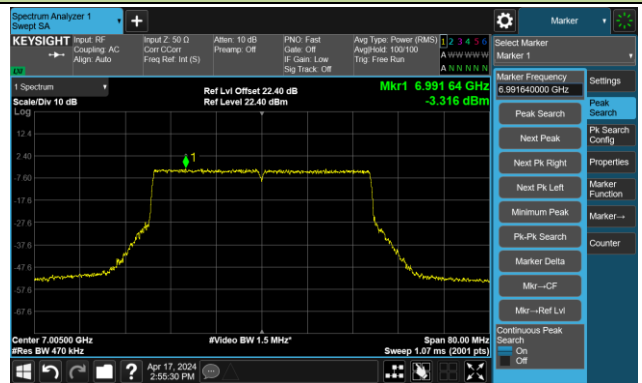

Channel 147 (6685MHz)

The Reference Level

The Mask Data

Channel 179 (6845MHz)

The Reference Level

The Mask Data

802.11ax-HE40 – Ant 2

Channel 187 (6885MHz)

The Reference Level

The Mask Data

Channel 195 (6925MHz)

The Reference Level

The Mask Data

Channel 211 (7005MHz)

The Reference Level

The Mask Data

802.11ax-HE40 – Ant 2

Channel 227 (7085MHz)

The Reference Level

The Mask Data

802.11ax-HE80 – Ant 2

Channel 7 (5985MHz)

The Reference Level

The Mask Data