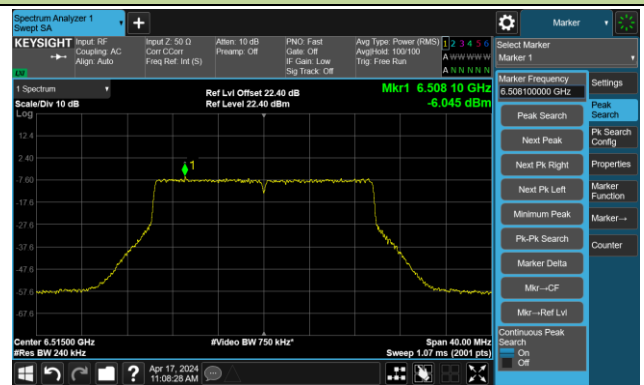

Channel 93 (6415MHz)

The Reference Level

The Mask Data

802.11be-EHT20 – Ant 2

Channel 97 (6435MHz)

The Reference Level

The Mask Data

Channel 105 (6475MHz)

The Reference Level

The Mask Data

Channel 113 (6515MHz)

The Reference Level

The Mask Data

802.11be-EHT20 – Ant 2

Channel 117 (6535MHz)

The Reference Level

The Mask Data

Channel 149 (6695MHz)

The Reference Level

The Mask Data

Channel 181 (6855MHz)

The Reference Level

The Mask Data