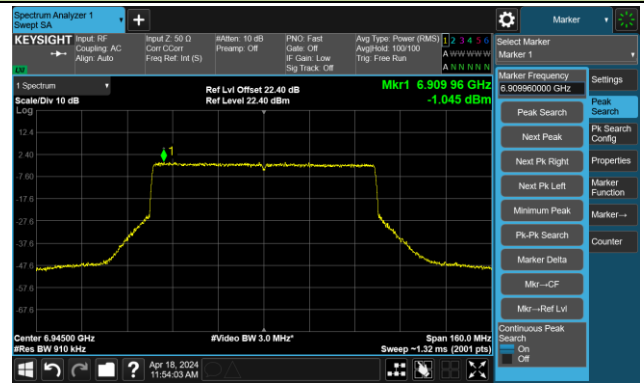

802.11ax-HE80-Ant 2

Channel 151 (6705MHz)

The Reference Level

The Mask Data

Channel 167 (6785MHz)

The Reference Level

The Mask Data

Channel 183 (6865MHz)

The Reference Level

The Mask Data

802.11ax-HE80- Ant 2

Channel 199 (6945MHz)

The Reference Level

The Mask Data

Channel 215 (7025MHz)

The Reference Level

The Mask Data

802.11ax-HE160 – Ant 2

Channel 15 (6025MHz)

The Reference Level

The Mask Data

Channel 47 (6185MHz)

The Reference Level

The Mask Data