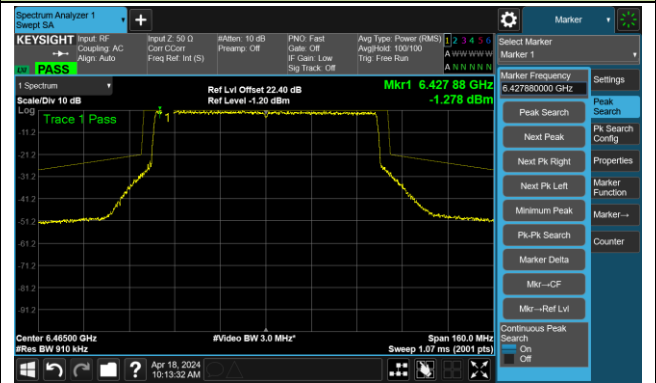

Channel 55 (6225MHz)

The Reference Level

The Mask Data

Channel 87 (6385MHz)

The Reference Level

The Mask Data

802.11ax-HE80 – Ant 2

Channel 103 (6465MHz)

The Reference Level

The Mask Data

Channel 119 (6545MHz)

The Reference Level

The Mask Data

Channel 135 (6625MHz)

The Reference Level

The Mask Data