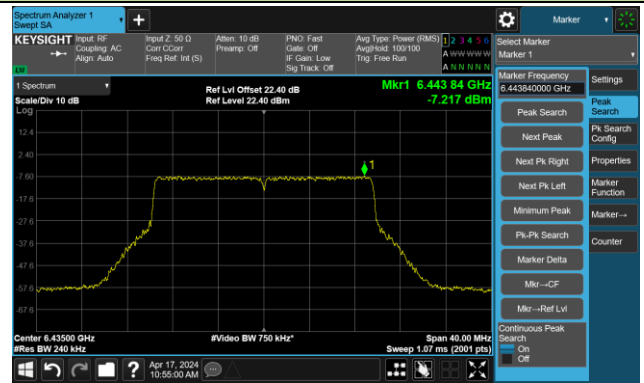

The Mask Data

802.11be-EHT20 – Ant 2

Channel 1 (5955MHz)

The Reference Level

The Mask Data

Channel 49 (6195MHz)

The Reference Level

The Mask Data

Channel 93 (6415MHz)

The Reference Level

The Mask Data

802.11be-EHT20 – Ant 2

Channel 97 (6435MHz)

The Reference Level

The Mask Data

Channel 105 (6475MHz)

The Reference Level

The Mask Data

Channel 113 (6515MHz)

The Reference Level

The Mask Data

802.11be-EHT20 – Ant 2

Channel 117 (6535MHz)

The Reference Level

The Mask Data

Channel 149 (6695MHz)

The Reference Level

The Mask Data

Channel 181 (6855MHz)

The Reference Level

The Mask Data