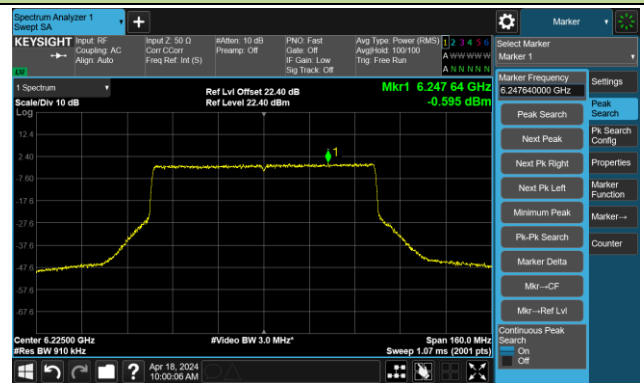

The Reference Level

The Mask Data

Channel 195 (6925MHz)

The Reference Level

The Mask Data

Channel 211 (7005MHz)

The Reference Level

The Mask Data

802.11ax-HE40 – Ant 2

Channel 227 (7085MHz)

The Reference Level

The Mask Data

802.11ax-HE80 – Ant 2

Channel 7 (5985MHz)

The Reference Level

The Mask Data

Channel 55 (6225MHz)

The Reference Level

The Mask Data

Channel 87 (6385MHz)

The Reference Level

The Mask Data

802.11ax-HE80 – Ant 2

Channel 103 (6465MHz)

The Reference Level

The Mask Data

Channel 119 (6545MHz)

The Reference Level

The Mask Data

Channel 135 (6625MHz)

The Reference Level

The Mask Data