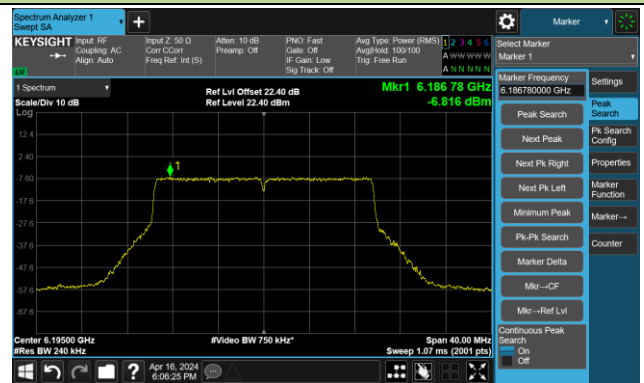

The Reference Level

The Mask Data

Channel 175 (6825MHz)

The Reference Level

The Mask Data

802.11ax-HE160 – Ant 2

Channel 207 (6985MHz)

The Reference Level

The Mask Data

802.11be-EHT20 – Ant 2

Channel 1 (5955MHz)

The Reference Level

The Mask Data

Channel 49 (6195MHz)

The Reference Level

The Mask Data

Channel 93 (6415MHz)

The Reference Level

The Mask Data

802.11be-EHT20 – Ant 2

Channel 97 (6435MHz)

The Reference Level

The Mask Data

Channel 105 (6475MHz)