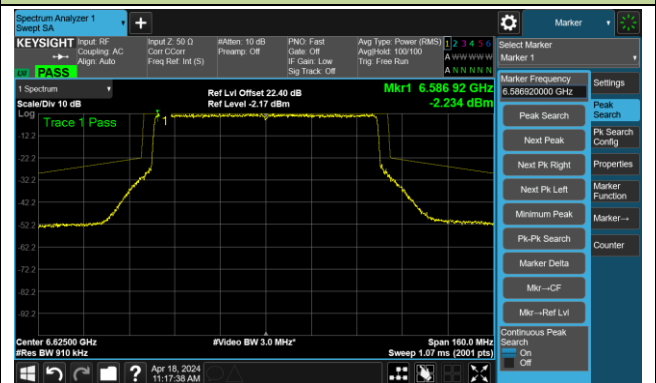

Channel 55 (6225MHz)

The Reference Level

The Mask Data

Channel 87 (6385MHz)

The Reference Level

The Mask Data

802.11ax-HE80 – Ant 2

Channel 103 (6465MHz)

The Reference Level

The Mask Data

Channel 119 (6545MHz)

The Reference Level

The Mask Data

Channel 135 (6625MHz)

The Reference Level

The Mask Data

802.11ax-HE80-Ant 2

Channel 151 (6705MHz)

The Reference Level

The Mask Data

Channel 167 (6785MHz)

The Reference Level

The Mask Data

Channel 183 (6865MHz)

The Reference Level

The Mask Data

802.11ax-HE80- Ant 2

Channel 199 (6945MHz)

The Reference Level

The Mask Data

Channel 215 (7025MHz)

The Reference Level