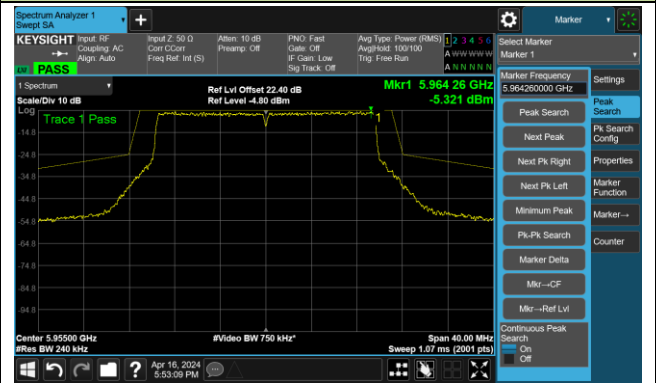

The Reference Level

The Mask Data

Channel 175 (6825MHz)

The Reference Level

The Mask Data

802.11ax-HE160 – Ant 2

Channel 207 (6985MHz)

The Reference Level

The Mask Data

802.11be-EHT20 – Ant 2

Channel 1 (5955MHz)

The Reference Level

The Mask Data

Channel 49 (6195MHz)

The Reference Level

The Mask Data

Channel 93 (6415MHz)

The Reference Level

The Mask Data

802.11be-EHT20 – Ant 2

Channel 97 (6435MHz)

The Reference Level

The Mask Data

Channel 105 (6475MHz)