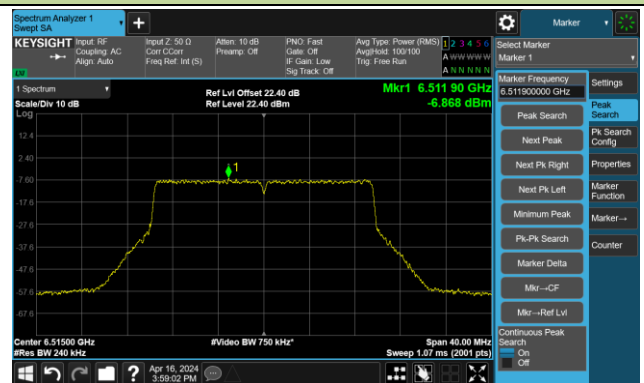

Channel 1 (5955MHz)

The Reference Level

The Mask Data

Channel 49 (6195MHz)

The Reference Level

The Mask Data

Channel 93 (6415MHz)

The Reference Level

The Mask Data

802.11ax-HE20 – Ant 2

Channel 97 (6435MHz)

The Reference Level

The Mask Data

Channel 105 (6475MHz)

The Reference Level

The Mask Data

Channel 113 (6515MHz)

The Reference Level

The Mask Data

802.11ax-HE20 – Ant 2

Channel 117 (6535MHz)

The Reference Level

The Mask Data

Channel 149 (695MHz)