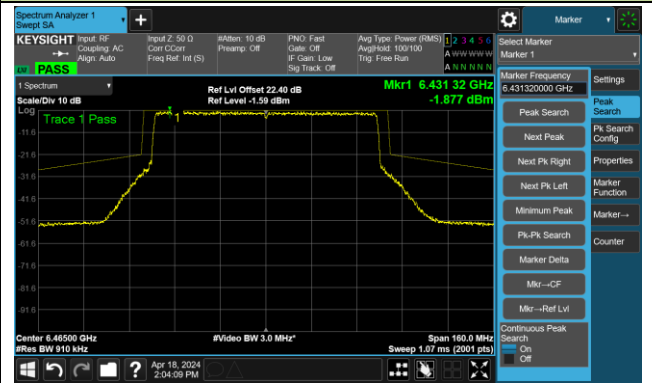

The Reference Level

The Mask Data

802.11be-EHT40 – Ant 1

Channel 227 (7085MHz)

The Reference Level

The Mask Data

802.11be-EHT80 – Ant 1

Channel 7 (5985MHz)

The Reference Level

The Mask Data

Channel 55 (6225MHz)

The Reference Level

The Mask Data

Channel 87 (6385MHz)

The Reference Level

The Mask Data

802.11be-EHT80 – Ant 1

Channel 103 (6465MHz)

The Reference Level

The Mask Data

Channel 119 (6545MHz)

The Reference Level

The Mask Data

Channel 135 (6625MHz)

The Reference Level

The Mask Data

802.11be-EHT80 – Ant 1

Channel 151 (6705MHz)

The Reference Level

The Mask Data

Channel 167 (6785MHz)

The Reference Level