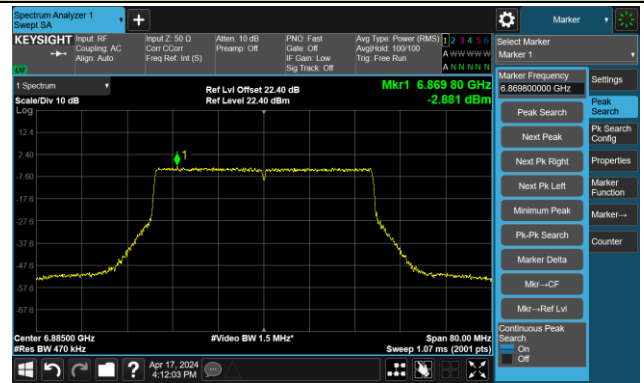

802.11be-EHT40 – Ant 1

Channel 187 (6885MHz)

The Reference Level

The Mask Data

Channel 195 (6925MHz)

The Reference Level

The Mask Data

Channel 211 (7005MHz)

The Reference Level

The Mask Data

802.11be-EHT40 – Ant 1

Channel 227 (7085MHz)

The Reference Level

The Mask Data

802.11be-EHT80 – Ant 1

Channel 7 (5985MHz)

The Reference Level

The Mask Data

Channel 55 (6225MHz)

The Reference Level

The Mask Data

Channel 87 (6385MHz)

The Reference Level

The Mask Data