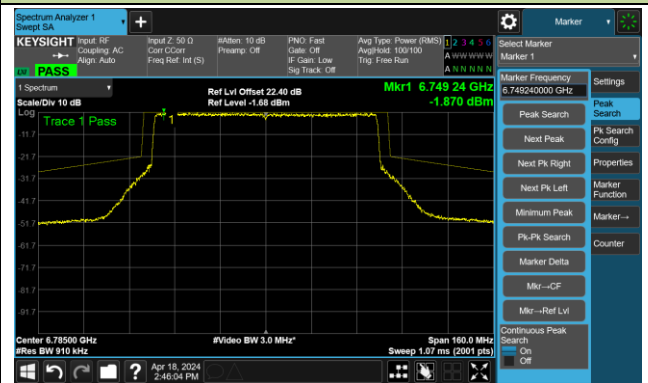

The Reference Level

The Mask Data

802.11be-EHT80 – Ant 1

Channel 151 (6705MHz)

The Reference Level

The Mask Data

Channel 167 (6785MHz)

The Reference Level

The Mask Data

Channel 183 (6865MHz)

The Reference Level

The Mask Data

802.11be-EHT80 – Ant 1

Channel 199 (6945MHz)

The Reference Level

The Mask Data

Channel 215 (7025MHz)

The Reference Level

The Mask Data

802.11be-EHT160 – Ant 1

Channel 15 (6025MHz)

The Reference Level

The Mask Data

Channel 47 (6185MHz)