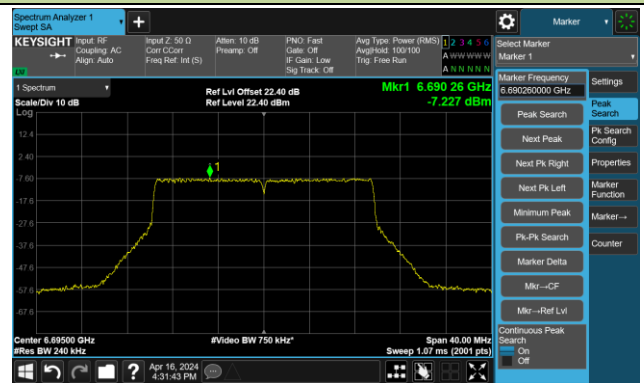

The Mask Data

802.11ax-HE20 – Ant 2

Channel 97 (6435MHz)

The Reference Level

The Mask Data

Channel 105 (6475MHz)

The Reference Level

The Mask Data

Channel 113 (6515MHz)

The Reference Level

The Mask Data

802.11ax-HE20 – Ant 2

Channel 117 (6535MHz)

The Reference Level

The Mask Data

Channel 149 (695MHz)

The Reference Level

The Mask Data

Channel 181 (685MHz)

The Reference Level

The Mask Data

802.11ax-HE20 – Ant 2

Channel 185 (6875MHz)

The Reference Level