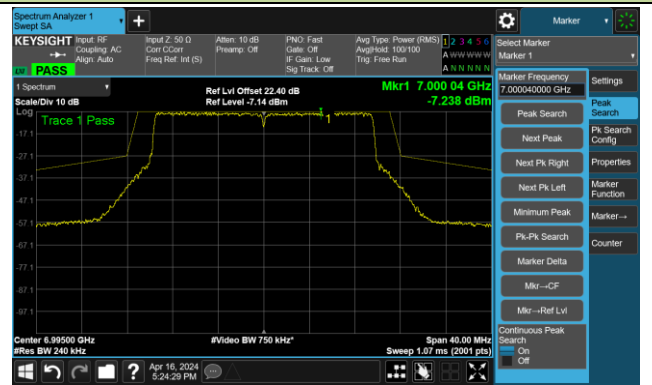

The Reference Level

The Mask Data

Channel 181 (685MHz)

The Reference Level

The Mask Data

802.11ax-HE20 – Ant 2

Channel 185 (6875MHz)

The Reference Level

The Mask Data

Channel 189 (6895MHz)

The Reference Level

The Mask Data

Channel 209 (6995MHz)

The Reference Level

The Mask Data

802.11ax-HE20 – Ant 2

Channel 229 (7095MHz)

The Reference Level

The Mask Data