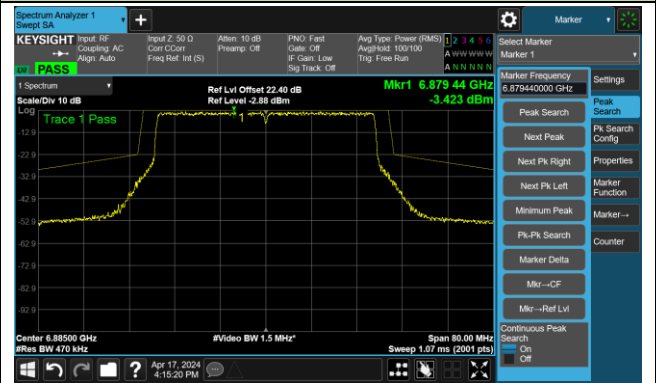

802.11be-EHT40 – Ant 1

Channel 187 (6885MHz)

The Reference Level

The Mask Data

Channel 195 (6925MHz)

The Reference Level

The Mask Data

Channel 211 (7005MHz)

The Reference Level

The Mask Data

802.11be-EHT40 – Ant 1

Channel 227 (7085MHz)

The Reference Level

The Mask Data

802.11be-EHT80 – Ant 1

Channel 7 (5985MHz)

The Reference Level

The Mask Data

Channel 55 (6225MHz)

The Reference Level

The Mask Data

Channel 87 (6385MHz)

The Reference Level

The Mask Data