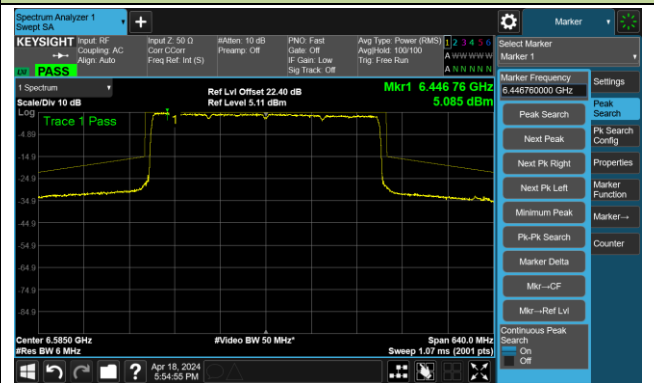

The Reference Level

The Mask Data

Channel 159 (6745MHz)

The Reference Level

The Mask Data

802.11be-EHT320-2 – Ant 1

Channel 63 (6265MHz)

The Reference Level

The Mask Data

Channel 127 (6585MHz)

The Reference Level

The Mask Data

Channel 191 (6905MHz)

The Reference Level

The Mask Data

802.11ax-HE20 – Ant 2

Channel 1 (5955MHz)

The Reference Level

The Mask Data

Channel 49 (6195MHz)

The Reference Level

The Mask Data

Channel 93 (6415MHz)

The Reference Level