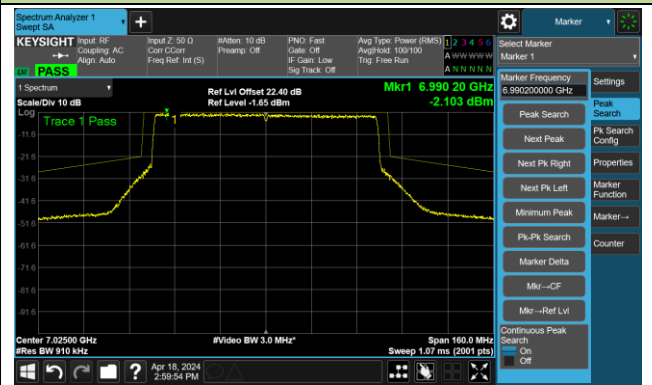

The Reference Level

The Mask Data

802.11be-EHT80 – Ant 1

Channel 151 (6705MHz)

The Reference Level

The Mask Data

Channel 167 (6785MHz)

The Reference Level

The Mask Data

Channel 183 (6865MHz)

The Reference Level

The Mask Data

802.11be-EHT80 – Ant 1

Channel 199 (6945MHz)

The Reference Level

The Mask Data

Channel 215 (7025MHz)

The Reference Level

The Mask Data

802.11be-EHT160 – Ant 1

Channel 15 (6025MHz)

The Reference Level

The Mask Data

Channel 47 (6185MHz)

The Reference Level

The Mask Data

Channel 79 (6345MHz)

The Reference Level

The Mask Data

802.11be-EHT160 – Ant 1

Channel 111 (6505MHz)

The Reference Level