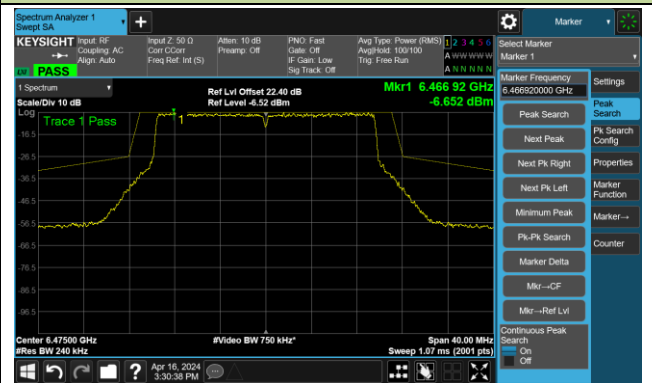

Channel 1 (5955MHz)

The Reference Level

The Mask Data

Channel 49 (6195MHz)

The Reference Level

The Mask Data

Channel 93 (6415MHz)

The Reference Level

The Mask Data

802.11ax-HE20 – Ant 2

Channel 97 (6435MHz)

The Reference Level

The Mask Data

Channel 105 (6475MHz)

The Reference Level

The Mask Data

Channel 113 (6515MHz)

The Reference Level

The Mask Data

802.11ax-HE20 – Ant 2

Channel 117 (6535MHz)

The Reference Level

The Mask Data

Channel 149 (695MHz)

The Reference Level

The Mask Data

Channel 181 (685MHz)

The Reference Level

The Mask Data

802.11ax-HE20 – Ant 2

Channel 185 (6875MHz)

The Reference Level