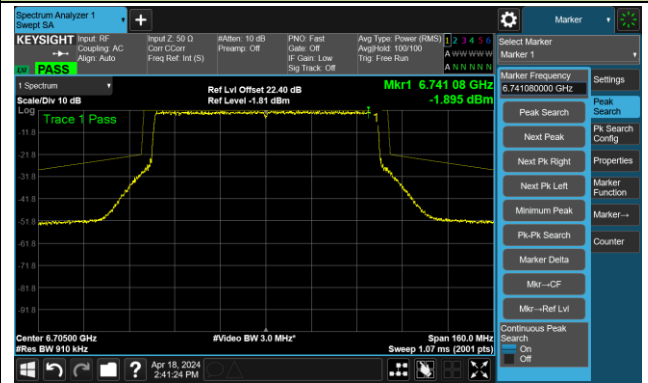

The Reference Level

The Mask Data

802.11be-EHT80 – Ant 1

Channel 151 (6705MHz)

The Reference Level

The Mask Data

Channel 167 (6785MHz)

The Reference Level

The Mask Data

Channel 183 (6865MHz)

The Reference Level

The Mask Data

802.11be-EHT80 – Ant 1

Channel 199 (6945MHz)

The Reference Level

The Mask Data

Channel 215 (7025MHz)

The Reference Level

The Mask Data

802.11be-EHT160 – Ant 1

Channel 15 (6025MHz)

The Reference Level

The Mask Data

Channel 47 (6185MHz)