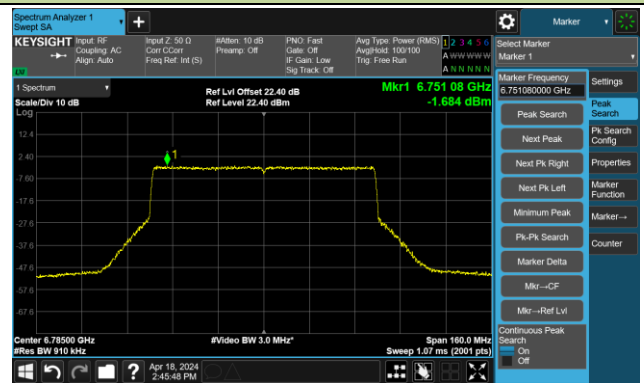

The Reference Level

The Mask Data

802.11be-EHT80 – Ant 1

Channel 151 (6705MHz)

The Reference Level

The Mask Data

Channel 167 (6785MHz)

The Reference Level

The Mask Data

Channel 183 (6865MHz)

The Reference Level

The Mask Data

802.11be-EHT80 – Ant 1

Channel 199 (6945MHz)

The Reference Level

The Mask Data