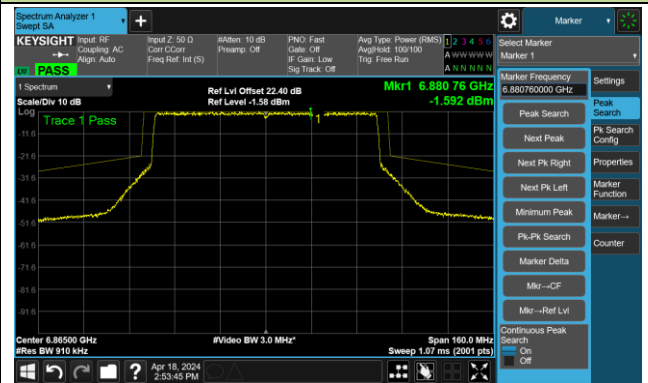

The Reference Level

The Mask Data

802.11be-EHT80 – Ant 1

Channel 151 (6705MHz)

The Reference Level

The Mask Data

Channel 167 (6785MHz)

The Reference Level

The Mask Data

Channel 183 (6865MHz)

The Reference Level

The Mask Data

802.11be-EHT80 – Ant 1

Channel 199 (6945MHz)

The Reference Level

The Mask Data

Channel 215 (7025MHz)

The Reference Level

The Mask Data

802.11be-EHT160 – Ant 1

Channel 15 (6025MHz)

The Reference Level

The Mask Data

Channel 47 (6185MHz)

The Reference Level

The Mask Data

Channel 79 (6345MHz)

The Reference Level

The Mask Data

802.11be-EHT160 – Ant 1

Channel 111 (6505MHz)

The Reference Level