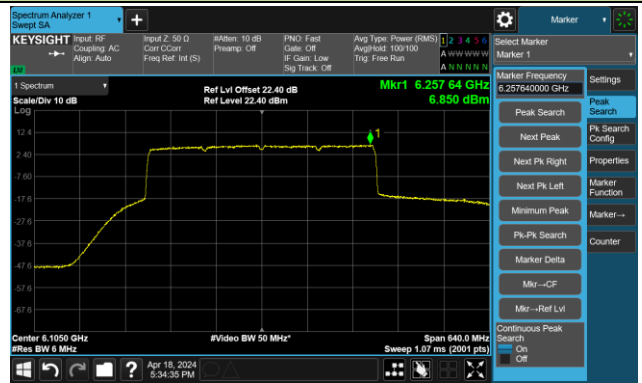

The Mask Data

Channel 143 (6665MHz)

The Reference Level

The Mask Data

Channel 175 (6825MHz)

The Reference Level

The Mask Data

802.11be-EHT160 – Ant 1

Channel 207 (6985MHz)

The Reference Level

The Mask Data

802.11be-EHT320-1 – Ant 1

Channel 31 (6105MHz)

The Reference Level

The Mask Data

Channel 95 (6425MHz)

The Reference Level

The Mask Data

Channel 159 (6745MHz)

The Reference Level

The Mask Data

802.11be-EHT320-2 – Ant 1

Channel 63 (6265MHz)

The Reference Level

The Mask Data

Channel 127 (6585MHz)

The Reference Level

The Mask Data

Channel 191 (6905MHz)

The Reference Level

The Mask Data

802.11ax-HE20 – Ant 2