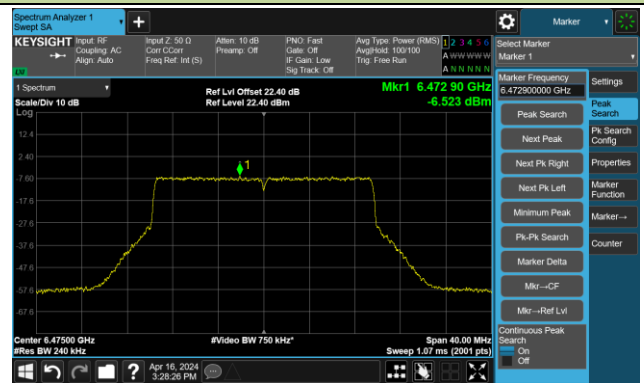

Channel 1 (5955MHz)

The Reference Level

The Mask Data

Channel 49 (6195MHz)

The Reference Level

The Mask Data

Channel 93 (6415MHz)

The Reference Level

The Mask Data

802.11ax-HE20 – Ant 2

Channel 97 (6435MHz)

The Reference Level

The Mask Data

Channel 105 (6475MHz)

The Reference Level

The Mask Data

Channel 113 (6515MHz)

The Reference Level

The Mask Data

802.11ax-HE20 – Ant 2

Channel 117 (6535MHz)

The Reference Level

The Mask Data

Channel 149 (695MHz)