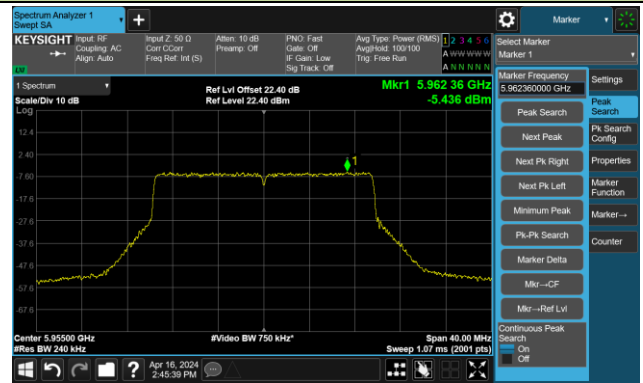

The Reference Level

The Mask Data

Channel 159 (6745MHz)

The Reference Level

The Mask Data

802.11be-EHT320-2 – Ant 1

Channel 63 (6265MHz)

The Reference Level

The Mask Data

Channel 127 (6585MHz)

The Reference Level

The Mask Data

Channel 191 (6905MHz)

The Reference Level

The Mask Data

802.11ax-HE20 – Ant 2

Channel 1 (5955MHz)

The Reference Level

The Mask Data

Channel 49 (6195MHz)

The Reference Level

The Mask Data

Channel 93 (6415MHz)

The Reference Level