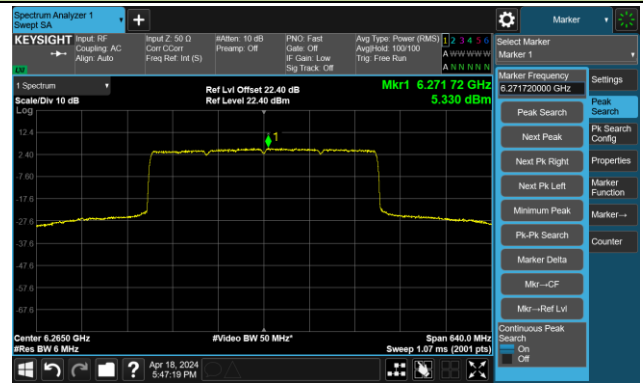

Channel 207 (6985MHz)

The Reference Level

The Mask Data

802.11be-EHT320-1 – Ant 1

Channel 31 (6105MHz)

The Reference Level

The Mask Data

Channel 95 (6425MHz)

The Reference Level

The Mask Data

Channel 159 (6745MHz)

The Reference Level

The Mask Data

802.11be-EHT320-2 – Ant 1

Channel 63 (6265MHz)

The Reference Level

The Mask Data

Channel 127 (6585MHz)

The Reference Level

The Mask Data

Channel 191 (6905MHz)

The Reference Level

The Mask Data

802.11ax-HE20 – Ant 2

Channel 1 (5955MHz)

The Reference Level

The Mask Data

Channel 49 (6195MHz)

The Reference Level

The Mask Data

Channel 93 (6415MHz)

The Reference Level