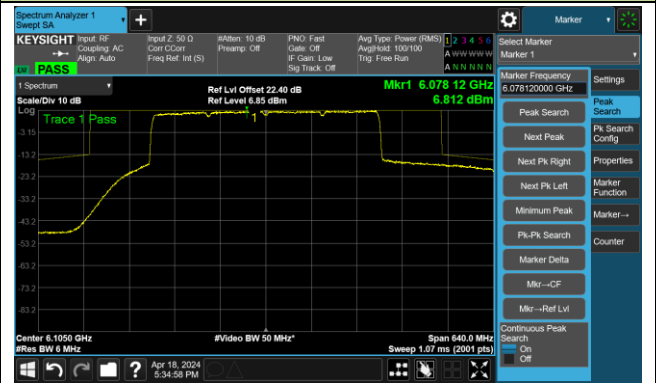

The Mask Data

Channel 143 (6665MHz)

The Reference Level

The Mask Data

Channel 175 (6825MHz)

The Reference Level

The Mask Data

802.11be-EHT160 – Ant 1

Channel 207 (6985MHz)

The Reference Level

The Mask Data

802.11be-EHT320-1 – Ant 1

Channel 31 (6105MHz)

The Reference Level

The Mask Data

Channel 95 (6425MHz)

The Reference Level

The Mask Data

Channel 159 (6745MHz)

The Reference Level

The Mask Data

802.11be-EHT320-2 – Ant 1

Channel 63 (6265MHz)

The Reference Level

The Mask Data

Channel 127 (6585MHz)

The Reference Level

The Mask Data

Channel 191 (6905MHz)

The Reference Level

The Mask Data

802.11ax-HE20 – Ant 2