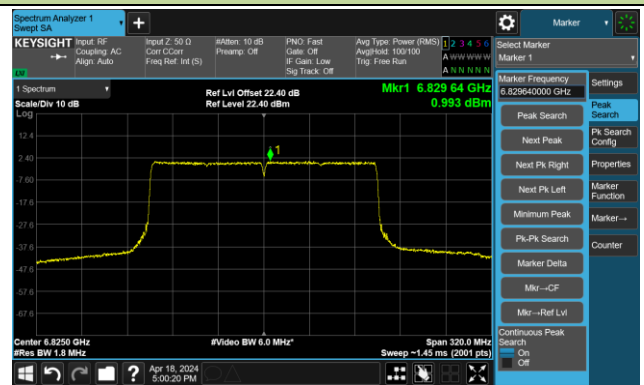

The Reference Level

The Mask Data

Channel 79 (6345MHz)

The Reference Level

The Mask Data

802.11be-EHT160 – Ant 1

Channel 111 (6505MHz)

The Reference Level

The Mask Data

Channel 143 (6665MHz)

The Reference Level

The Mask Data

Channel 175 (6825MHz)

The Reference Level

The Mask Data

802.11be-EHT160 – Ant 1

Channel 207 (6985MHz)

The Reference Level

The Mask Data

802.11be-EHT320-1 – Ant 1

Channel 31 (6105MHz)

The Reference Level

The Mask Data

Channel 95 (6425MHz)