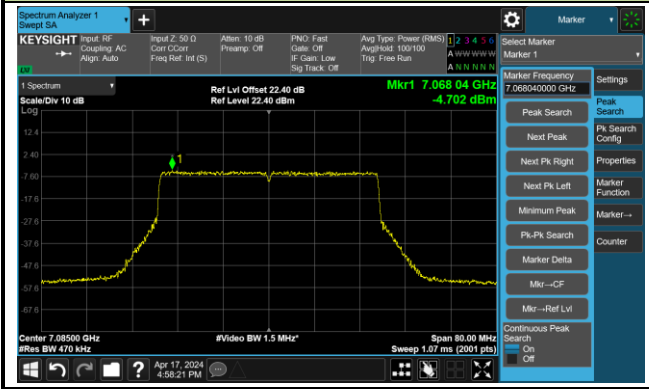

The Reference Level

The Mask Data

802.11be-EHT40 – Ant 1

Channel 227 (7085MHz)

The Reference Level

The Mask Data

802.11be-EHT80 – Ant 1

Channel 7 (5985MHz)

The Reference Level

The Mask Data

Channel 55 (6225MHz)

The Reference Level

The Mask Data

Channel 87 (6385MHz)

The Reference Level

The Mask Data