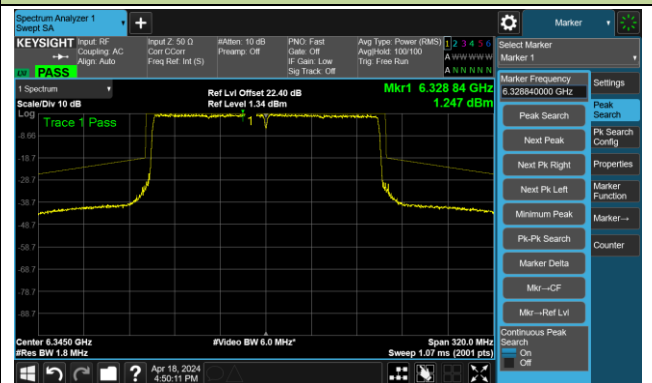

Channel 215 (7025MHz)

The Reference Level

The Mask Data

802.11be-EHT160 – Ant 1

Channel 15 (6025MHz)

The Reference Level

The Mask Data

Channel 47 (6185MHz)

The Reference Level

The Mask Data

Channel 79 (6345MHz)

The Reference Level

The Mask Data

802.11be-EHT160 – Ant 1

Channel 111 (6505MHz)

The Reference Level

The Mask Data

Channel 143 (6665MHz)

The Reference Level

The Mask Data

Channel 175 (6825MHz)

The Reference Level

The Mask Data

802.11be-EHT160 – Ant 1

Channel 207 (6985MHz)

The Reference Level

The Mask Data

802.11be-EHT320-1 – Ant 1

Channel 31 (6105MHz)

The Reference Level

The Mask Data

Channel 95 (6425MHz)