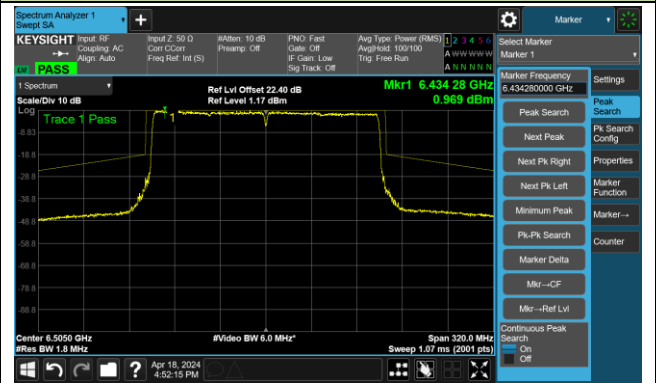

Channel 215 (7025MHz)

The Reference Level

The Mask Data

802.11be-EHT160 – Ant 1

Channel 15 (6025MHz)

The Reference Level

The Mask Data

Channel 47 (6185MHz)

The Reference Level

The Mask Data

Channel 79 (6345MHz)

The Reference Level

The Mask Data

802.11be-EHT160 – Ant 1

Channel 111 (6505MHz)

The Reference Level

The Mask Data

Channel 143 (6665MHz)

The Reference Level

The Mask Data

Channel 175 (6825MHz)

The Reference Level

The Mask Data

802.11be-EHT160 – Ant 1