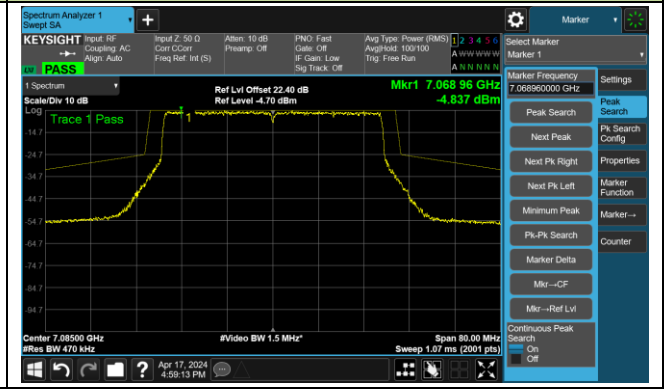

The Reference Level

The Mask Data

802.11be-EHT40 – Ant 1

Channel 227 (7085MHz)

The Reference Level

The Mask Data

802.11be-EHT80 – Ant 1

Channel 7 (5985MHz)

The Reference Level

The Mask Data

Channel 55 (6225MHz)

The Reference Level

The Mask Data

Channel 87 (6385MHz)

The Reference Level

The Mask Data