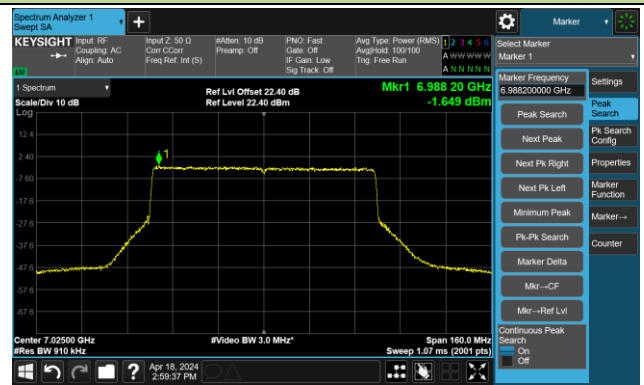

The Reference Level

The Mask Data

802.11be-EHT80 – Ant 1

Channel 151 (6705MHz)

The Reference Level

The Mask Data

Channel 167 (6785MHz)

The Reference Level

The Mask Data

Channel 183 (6865MHz)

The Reference Level

The Mask Data

802.11be-EHT80 – Ant 1

Channel 199 (6945MHz)

The Reference Level

The Mask Data

Channel 215 (7025MHz)

The Reference Level

The Mask Data

802.11be-EHT160 – Ant 1

Channel 15 (6025MHz)

The Reference Level

The Mask Data

Channel 47 (6185MHz)