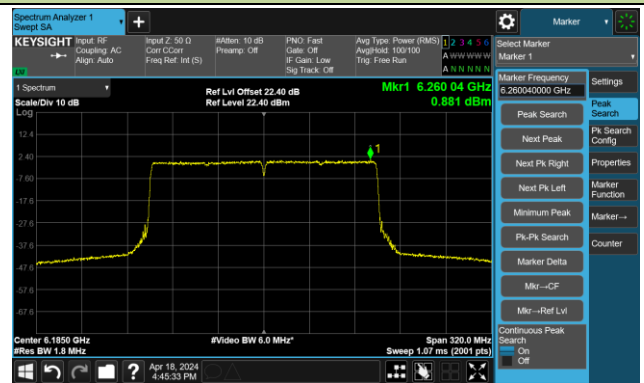

Channel 215 (7025MHz)

The Reference Level

The Mask Data

802.11be-EHT160 – Ant 1

Channel 15 (6025MHz)

The Reference Level

The Mask Data

Channel 47 (6185MHz)

The Reference Level

The Mask Data

Channel 79 (6345MHz)

The Reference Level

The Mask Data

802.11be-EHT160 – Ant 1

Channel 111 (6505MHz)

The Reference Level