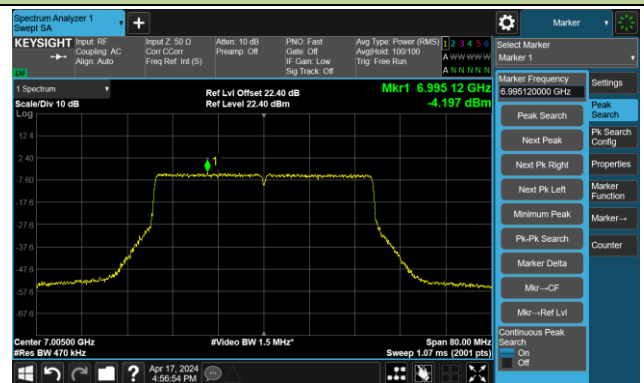

802.11be-EHT40 – Ant 1

Channel 187 (6885MHz)

The Reference Level

The Mask Data

Channel 195 (6925MHz)

The Reference Level

The Mask Data

Channel 211 (7005MHz)

The Reference Level

The Mask Data

802.11be-EHT40 – Ant 1

Channel 227 (7085MHz)

The Reference Level

The Mask Data

802.11be-EHT80 – Ant 1

Channel 7 (5985MHz)

The Reference Level

The Mask Data

Channel 55 (6225MHz)

The Reference Level

The Mask Data

Channel 87 (6385MHz)

The Reference Level

The Mask Data