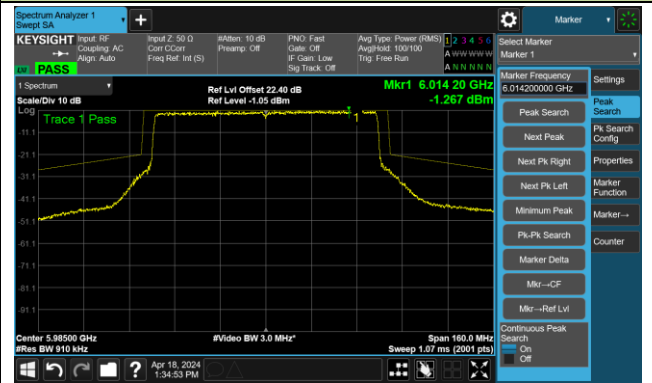

The Reference Level

The Mask Data

802.11be-EHT40 – Ant 1

Channel 227 (7085MHz)

The Reference Level

The Mask Data

802.11be-EHT80 – Ant 1

Channel 7 (5985MHz)

The Reference Level

The Mask Data

Channel 55 (6225MHz)

The Reference Level

The Mask Data

Channel 87 (6385MHz)

The Reference Level

The Mask Data

802.11be-EHT80 – Ant 1

Channel 103 (6465MHz)

The Reference Level

The Mask Data

Channel 119 (6545MHz)

The Reference Level

The Mask Data

Channel 135 (6625MHz)