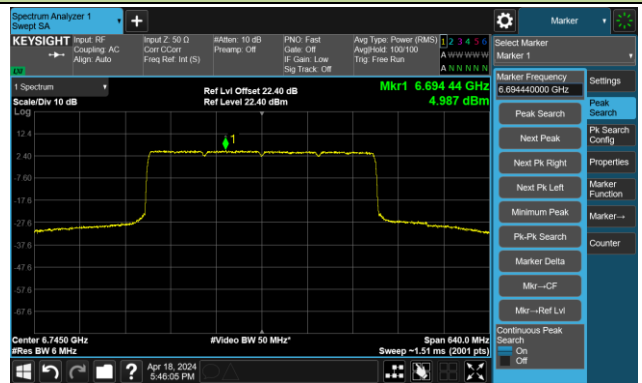

Channel 207 (6985MHz)

The Reference Level

The Mask Data

802.11be-EHT320-1 – Ant 1

Channel 31 (6105MHz)

The Reference Level

The Mask Data

Channel 95 (6425MHz)

The Reference Level

The Mask Data

Channel 159 (6745MHz)

The Reference Level

The Mask Data

802.11be-EHT320-2 – Ant 1

Channel 63 (6265MHz)

The Reference Level

The Mask Data

Channel 127 (6585MHz)

The Reference Level

The Mask Data

Channel 191 (6905MHz)

The Reference Level

The Mask Data

802.11ax-HE20 – Ant 2

Channel 1 (5955MHz)

The Reference Level

The Mask Data

Channel 49 (6195MHz)

The Reference Level

The Mask Data

Channel 93 (6415MHz)

The Reference Level