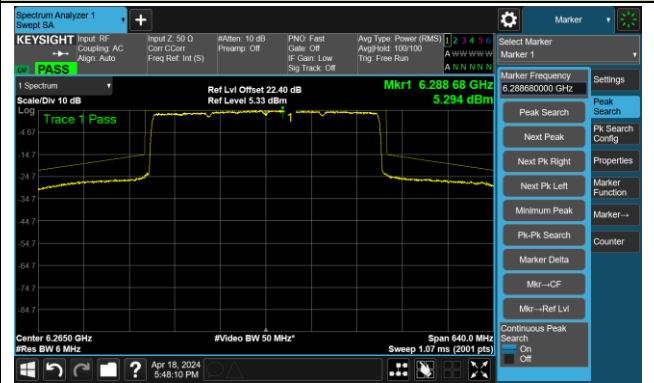

Channel 207 (6985MHz)

The Reference Level

The Mask Data

802.11be-EHT320-1 – Ant 1

Channel 31 (6105MHz)

The Reference Level

The Mask Data

Channel 95 (6425MHz)

The Reference Level

The Mask Data

Channel 159 (6745MHz)

The Reference Level

The Mask Data

802.11be-EHT320-2 – Ant 1

Channel 63 (6265MHz)

The Reference Level

The Mask Data

Channel 127 (6585MHz)

The Reference Level

The Mask Data

Channel 191 (6905MHz)

The Reference Level

The Mask Data

802.11ax-HE20 – Ant 2

Channel 1 (5955MHz)

The Reference Level

The Mask Data

Channel 49 (6195MHz)

The Reference Level

The Mask Data

Channel 93 (6415MHz)

The Reference Level