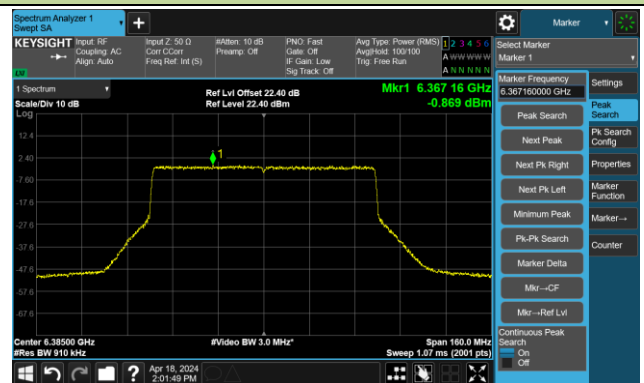

The Reference Level

The Mask Data

Channel 55 (6225MHz)

The Reference Level

The Mask Data

Channel 87 (6385MHz)

The Reference Level

The Mask Data

802.11be-EHT80 – Ant 1

Channel 103 (6465MHz)

The Reference Level

The Mask Data

Channel 119 (6545MHz)

The Reference Level

The Mask Data

Channel 135 (6625MHz)

The Reference Level

The Mask Data

802.11be-EHT80 – Ant 1

Channel 151 (6705MHz)

The Reference Level

The Mask Data

Channel 167 (6785MHz)

The Reference Level