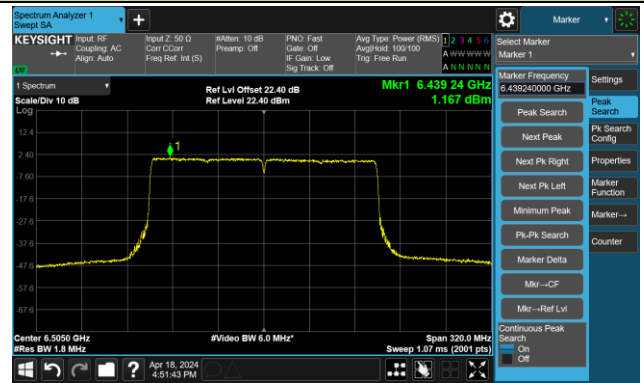

Channel 215 (7025MHz)

The Reference Level

The Mask Data

802.11be-EHT160 – Ant 1

Channel 15 (6025MHz)

The Reference Level

The Mask Data

Channel 47 (6185MHz)

The Reference Level

The Mask Data

Channel 79 (6345MHz)

The Reference Level

The Mask Data

802.11be-EHT160 – Ant 1

Channel 111 (6505MHz)

The Reference Level

The Mask Data

Channel 143 (6665MHz)

The Reference Level

The Mask Data

Channel 175 (6825MHz)

The Reference Level

The Mask Data

802.11be-EHT160 – Ant 1