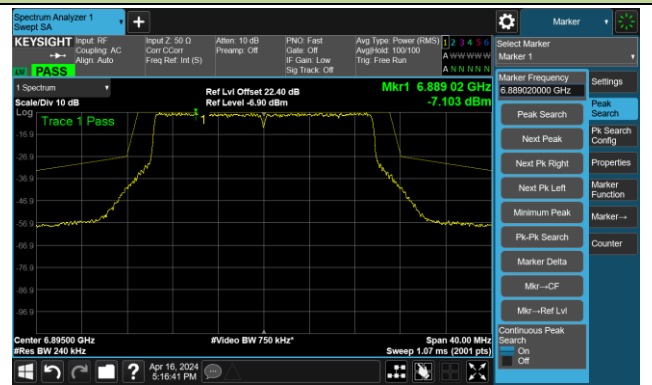

The Reference Level

The Mask Data

Channel 181 (685MHz)

The Reference Level

The Mask Data

802.11ax-HE20 – Ant 2

Channel 185 (6875MHz)

The Reference Level

The Mask Data

Channel 189 (6895MHz)

The Reference Level

The Mask Data

Channel 209 (6995MHz)

The Reference Level

The Mask Data

802.11ax-HE20 – Ant 2

Channel 229 (7095MHz)

The Reference Level

The Mask Data