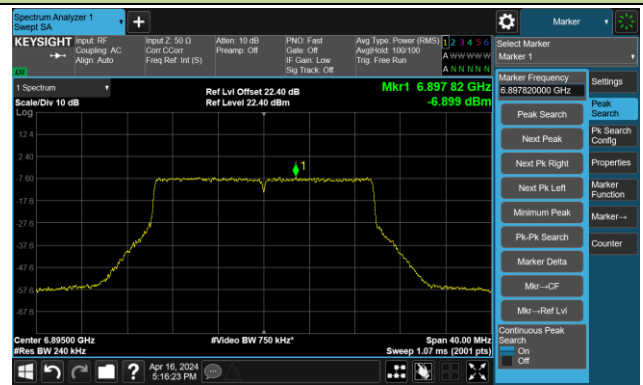

Channel 113 (6515MHz)

The Reference Level

The Mask Data

802.11ax-HE20 – Ant 2

Channel 117 (6535MHz)

The Reference Level

The Mask Data

Channel 149 (695MHz)

The Reference Level

The Mask Data

Channel 181 (685MHz)

The Reference Level

The Mask Data

802.11ax-HE20 – Ant 2

Channel 185 (6875MHz)

The Reference Level

The Mask Data

Channel 189 (6895MHz)

The Reference Level

The Mask Data

Channel 209 (6995MHz)

The Reference Level

The Mask Data

802.11ax-HE20 – Ant 2

Channel 229 (7095MHz)

The Reference Level

The Mask Data