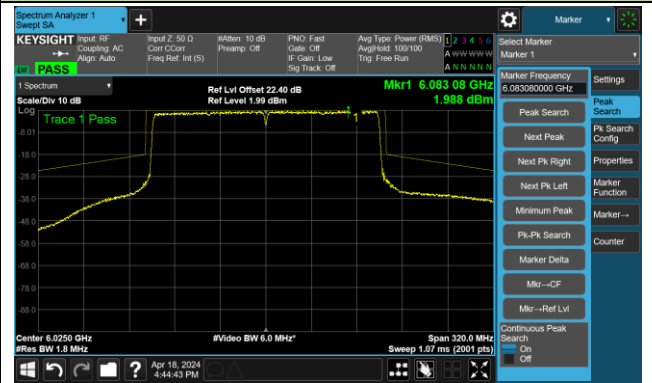

The Mask Data

Channel 183 (6865MHz)

The Reference Level

The Mask Data

802.11be-EHT80 – Ant 1

Channel 199 (6945MHz)

The Reference Level

The Mask Data

Channel 215 (7025MHz)

The Reference Level

The Mask Data

802.11be-EHT160 – Ant 1

Channel 15 (6025MHz)

The Reference Level

The Mask Data

Channel 47 (6185MHz)

The Reference Level

The Mask Data

Channel 79 (6345MHz)

The Reference Level

The Mask Data

802.11be-EHT160 – Ant 1

Channel 111 (6505MHz)

The Reference Level