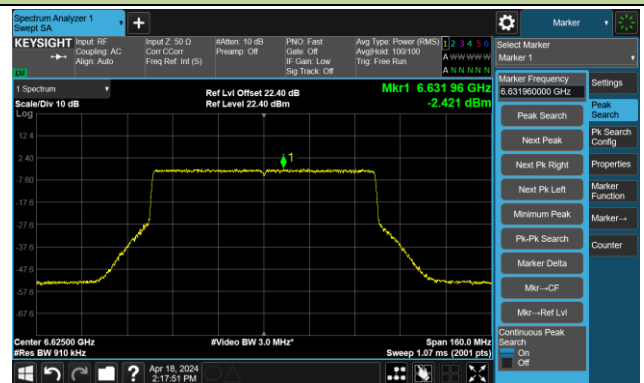

The Reference Level

The Mask Data

Channel 55 (6225MHz)

The Reference Level

The Mask Data

Channel 87 (6385MHz)

The Reference Level

The Mask Data

802.11be-EHT80 – Ant 1

Channel 103 (6465MHz)

The Reference Level

The Mask Data

Channel 119 (6545MHz)

The Reference Level

The Mask Data

Channel 135 (6625MHz)

The Reference Level

The Mask Data

802.11be-EHT80 – Ant 1

Channel 151 (6705MHz)

The Reference Level

The Mask Data

Channel 167 (6785MHz)

The Reference Level