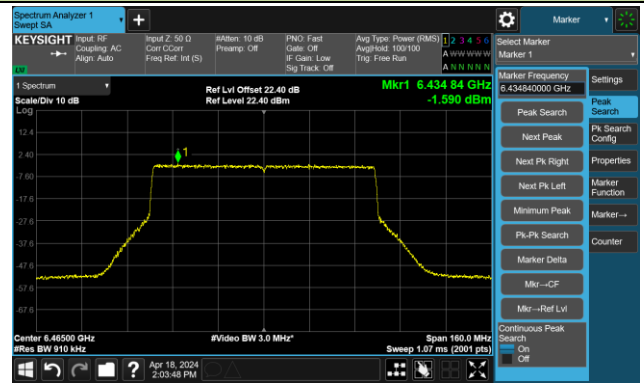

The Reference Level

The Mask Data

Channel 55 (6225MHz)

The Reference Level

The Mask Data

Channel 87 (6385MHz)

The Reference Level

The Mask Data

802.11be-EHT80 – Ant 1

Channel 103 (6465MHz)

The Reference Level

The Mask Data

Channel 119 (6545MHz)

The Reference Level

The Mask Data

Channel 135 (6625MHz)