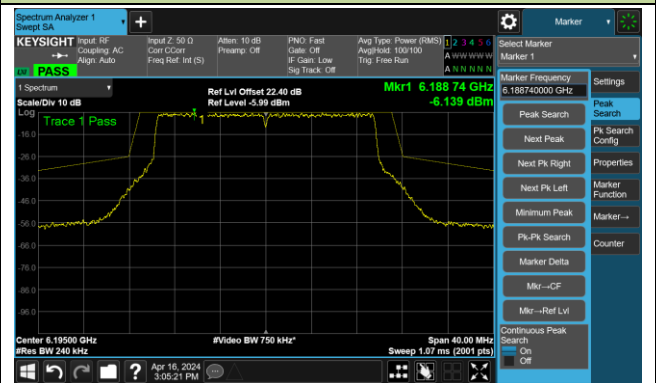

The Mask Data

Channel 127 (6585MHz)

The Reference Level

The Mask Data

Channel 191 (6905MHz)

The Reference Level

The Mask Data

802.11ax-HE20 – Ant 2

Channel 1 (5955MHz)

The Reference Level

The Mask Data

Channel 49 (6195MHz)

The Reference Level

The Mask Data

Channel 93 (6415MHz)

The Reference Level

The Mask Data

802.11ax-HE20 – Ant 2

Channel 97 (6435MHz)

The Reference Level

The Mask Data

Channel 105 (6475MHz)

The Reference Level

The Mask Data