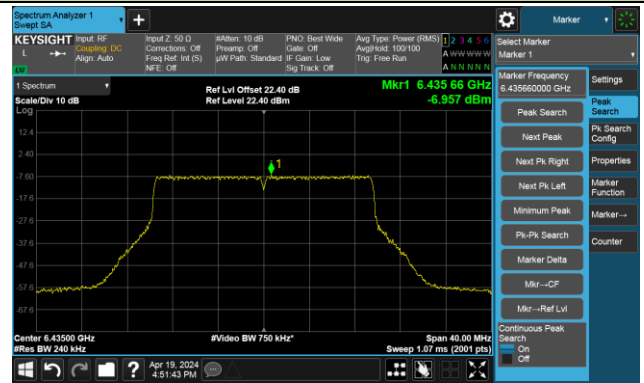

The Mask Data

Channel 127 (6585MHz)

The Reference Level

The Mask Data

Channel 191 (6905MHz)

The Reference Level

The Mask Data

802.11ax-HE20 – Ant 2

Channel 1 (5955MHz)

The Reference Level

The Mask Data

Channel 49 (6195MHz)

The Reference Level

The Mask Data

Channel 93 (6415MHz)

The Reference Level

The Mask Data

802.11ax-HE20 – Ant 2

Channel 97 (6435MHz)

The Reference Level

The Mask Data

Channel 105 (6475MHz)

The Reference Level

The Mask Data

Channel 113 (6515MHz)

The Reference Level

The Mask Data

802.11ax-HE20 – Ant 2

Channel 117 (6535MHz)

The Reference Level

The Mask Data

Channel 149 (695MHz)