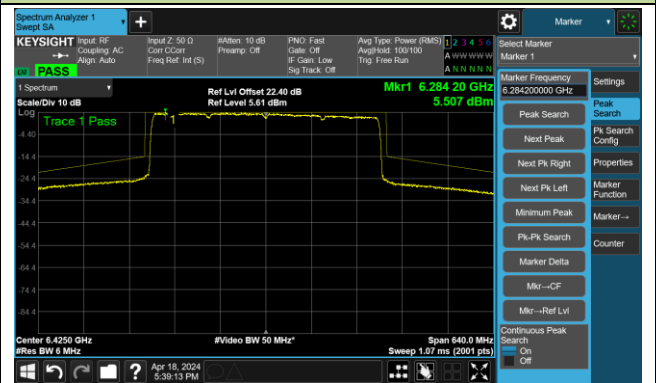

The Mask Data

Channel 143 (6665MHz)

The Reference Level

The Mask Data

Channel 175 (6825MHz)

The Reference Level

The Mask Data

802.11be-EHT160 – Ant 1

Channel 207 (6985MHz)

The Reference Level

The Mask Data

802.11be-EHT320-1 – Ant 1

Channel 31 (6105MHz)

The Reference Level

The Mask Data

Channel 95 (6425MHz)

The Reference Level

The Mask Data

Channel 159 (6745MHz)

The Reference Level

The Mask Data

802.11be-EHT320-2 – Ant 1

Channel 63 (6265MHz)

The Reference Level