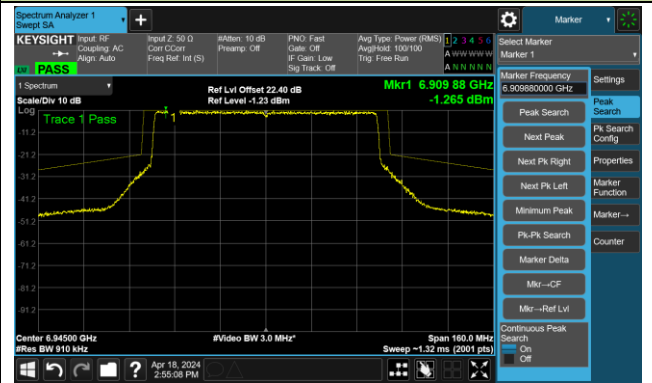

The Reference Level

The Mask Data

802.11be-EHT80 – Ant 1

Channel 151 (6705MHz)

The Reference Level

The Mask Data

Channel 167 (6785MHz)

The Reference Level

The Mask Data

Channel 183 (6865MHz)

The Reference Level

The Mask Data

802.11be-EHT80 – Ant 1

Channel 199 (6945MHz)

The Reference Level

The Mask Data

Channel 215 (7025MHz)

The Reference Level

The Mask Data

802.11be-EHT160 – Ant 1

Channel 15 (6025MHz)

The Reference Level

The Mask Data

Channel 47 (6185MHz)

The Reference Level

The Mask Data

Channel 79 (6345MHz)

The Reference Level

The Mask Data

802.11be-EHT160 – Ant 1

Channel 111 (6505MHz)

The Reference Level