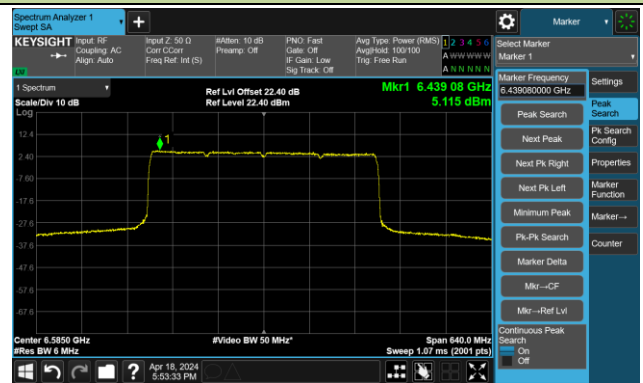

Channel 207 (6985MHz)

The Reference Level

The Mask Data

802.11be-EHT320-1 – Ant 1

Channel 31 (6105MHz)

The Reference Level

The Mask Data

Channel 95 (6425MHz)

The Reference Level

The Mask Data

Channel 159 (6745MHz)

The Reference Level

The Mask Data

802.11be-EHT320-2 – Ant 1

Channel 63 (6265MHz)

The Reference Level

The Mask Data

Channel 127 (6585MHz)

The Reference Level

The Mask Data

Channel 191 (6905MHz)

The Reference Level

The Mask Data

802.11ax-HE20 – Ant 2