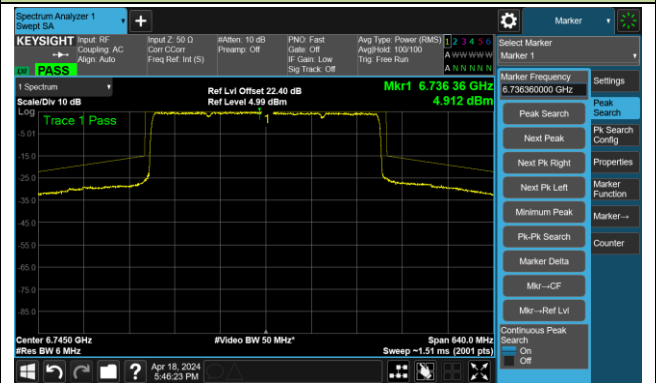

Channel 207 (6985MHz)

The Reference Level

The Mask Data

802.11be-EHT320-1 – Ant 1

Channel 31 (6105MHz)

The Reference Level

The Mask Data

Channel 95 (6425MHz)

The Reference Level

The Mask Data

Channel 159 (6745MHz)

The Reference Level

The Mask Data

802.11be-EHT320-2 – Ant 1

Channel 63 (6265MHz)

The Reference Level

The Mask Data

Channel 127 (6585MHz)

The Reference Level

The Mask Data

Channel 191 (6905MHz)

The Reference Level

The Mask Data

802.11ax-HE20 – Ant 2

Channel 1 (5955MHz)

The Reference Level

The Mask Data

Channel 49 (6195MHz)

The Reference Level

The Mask Data

Channel 93 (6415MHz)

The Reference Level