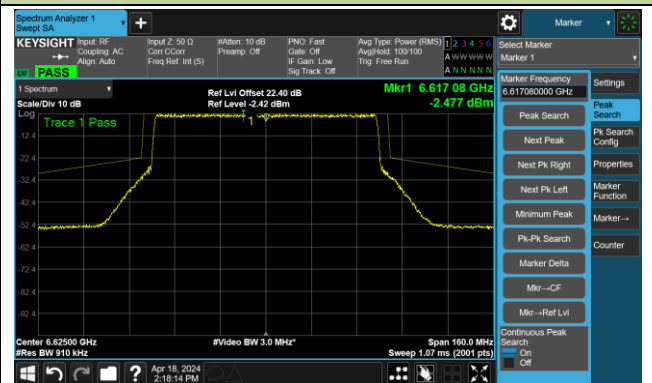

The Reference Level

The Mask Data

Channel 55 (6225MHz)

The Reference Level

The Mask Data

Channel 87 (6385MHz)

The Reference Level

The Mask Data

802.11be-EHT80 – Ant 1

Channel 103 (6465MHz)

The Reference Level

The Mask Data

Channel 119 (6545MHz)

The Reference Level

The Mask Data

Channel 135 (6625MHz)

The Reference Level

The Mask Data

802.11be-EHT80 – Ant 1

Channel 151 (6705MHz)

The Reference Level

The Mask Data

Channel 167 (6785MHz)

The Reference Level

The Mask Data

Channel 183 (6865MHz)

The Reference Level

The Mask Data

802.11be-EHT80 – Ant 1

Channel 199 (6945MHz)

The Reference Level

The Mask Data