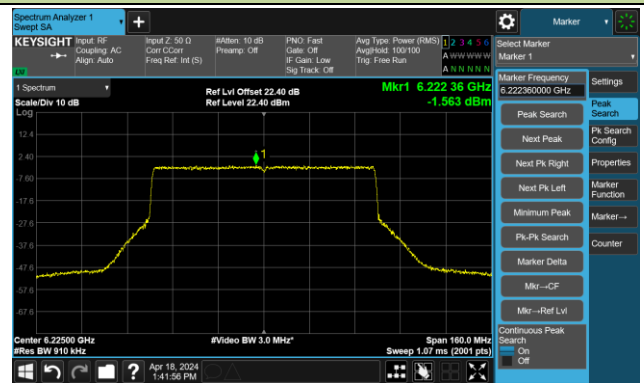

The Reference Level

The Mask Data

Channel 55 (6225MHz)

The Reference Level

The Mask Data

Channel 87 (6385MHz)

The Reference Level

The Mask Data

802.11be-EHT80 – Ant 1

Channel 103 (6465MHz)

The Reference Level

The Mask Data

Channel 119 (6545MHz)

The Reference Level

The Mask Data

Channel 135 (6625MHz)