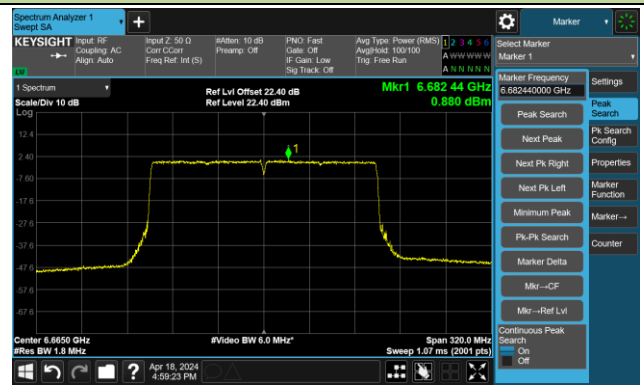

Channel 215 (7025MHz)

The Reference Level

The Mask Data

802.11be-EHT160 – Ant 1

Channel 15 (6025MHz)

The Reference Level

The Mask Data

Channel 47 (6185MHz)

The Reference Level

The Mask Data

Channel 79 (6345MHz)

The Reference Level

The Mask Data

802.11be-EHT160 – Ant 1

Channel 111 (6505MHz)

The Reference Level

The Mask Data

Channel 143 (6665MHz)

The Reference Level

The Mask Data

Channel 175 (6825MHz)

The Reference Level

The Mask Data

802.11be-EHT160 – Ant 1