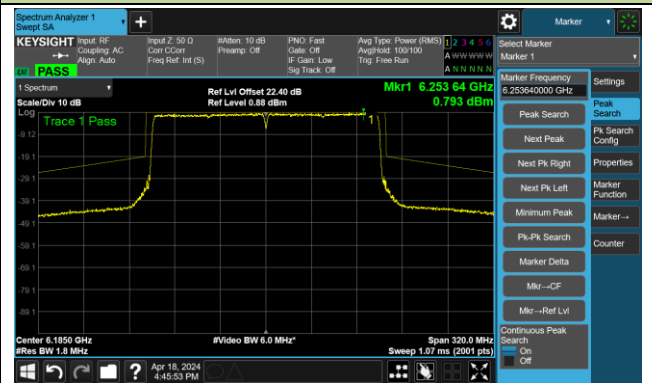

The Mask Data

Channel 183 (6865MHz)

The Reference Level

The Mask Data

802.11be-EHT80 – Ant 1

Channel 199 (6945MHz)

The Reference Level

The Mask Data

Channel 215 (7025MHz)

The Reference Level

The Mask Data

802.11be-EHT160 – Ant 1

Channel 15 (6025MHz)

The Reference Level

The Mask Data

Channel 47 (6185MHz)

The Reference Level

The Mask Data

Channel 79 (6345MHz)

The Reference Level

The Mask Data

802.11be-EHT160 – Ant 1

Channel 111 (6505MHz)

The Reference Level

The Mask Data

Channel 143 (6665MHz)

The Reference Level

The Mask Data

Channel 175 (6825MHz)

The Reference Level

The Mask Data

802.11be-EHT160 – Ant 1