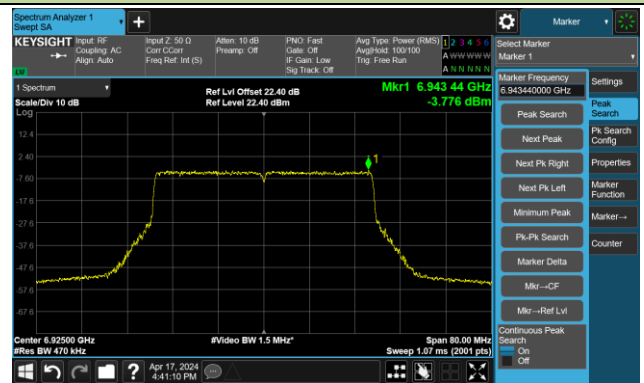

802.11be-EHT40 – Ant 1

Channel 187 (6885MHz)

The Reference Level

The Mask Data

Channel 195 (6925MHz)

The Reference Level

The Mask Data

Channel 211 (7005MHz)

The Reference Level

The Mask Data

802.11be-EHT40 – Ant 1

Channel 227 (7085MHz)

The Reference Level

The Mask Data

802.11be-EHT80 – Ant 1

Channel 7 (5985MHz)

The Reference Level

The Mask Data

Channel 55 (6225MHz)

The Reference Level

The Mask Data

Channel 87 (6385MHz)

The Reference Level

The Mask Data