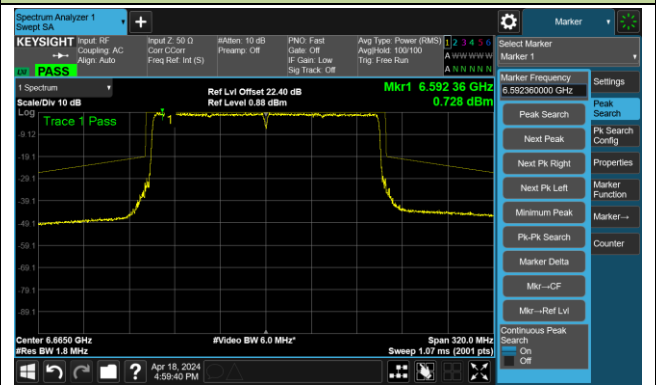

The Reference Level

The Mask Data

Channel 79 (6345MHz)

The Reference Level

The Mask Data

802.11be-EHT160 – Ant 1

Channel 111 (6505MHz)

The Reference Level

The Mask Data

Channel 143 (6665MHz)

The Reference Level

The Mask Data

Channel 175 (6825MHz)

The Reference Level

The Mask Data

802.11be-EHT160 – Ant 1

Channel 207 (6985MHz)

The Reference Level

The Mask Data

802.11be-EHT320-1 – Ant 1

Channel 31 (6105MHz)

The Reference Level

The Mask Data

Channel 95 (6425MHz)