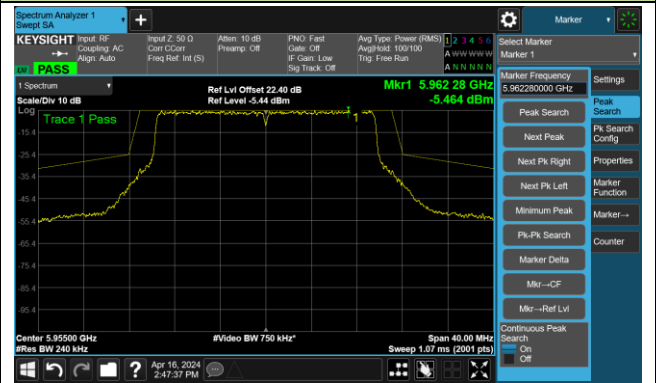

The Reference Level

The Mask Data

Channel 159 (6745MHz)

The Reference Level

The Mask Data

802.11be-EHT320-2 – Ant 1

Channel 63 (6265MHz)

The Reference Level

The Mask Data

Channel 127 (6585MHz)

The Reference Level

The Mask Data

Channel 191 (6905MHz)

The Reference Level

The Mask Data

802.11ax-HE20 – Ant 2

Channel 1 (5955MHz)

The Reference Level

The Mask Data

Channel 49 (6195MHz)

The Reference Level

The Mask Data

Channel 93 (6415MHz)

The Reference Level