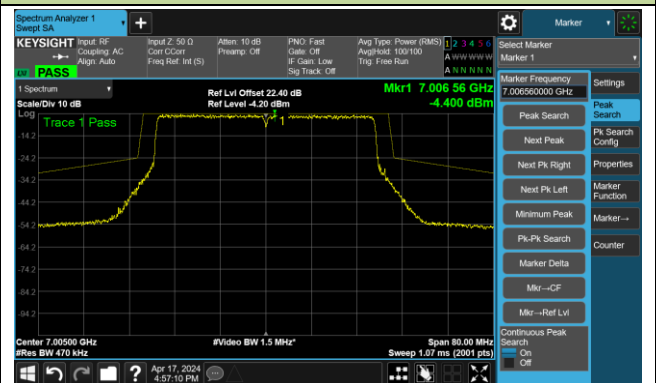

802.11be-EHT40 – Ant 1

Channel 187 (6885MHz)

The Reference Level

The Mask Data

Channel 195 (6925MHz)

The Reference Level

The Mask Data

Channel 211 (7005MHz)

The Reference Level

The Mask Data

802.11be-EHT40 – Ant 1

Channel 227 (7085MHz)

The Reference Level

The Mask Data

802.11be-EHT80 – Ant 1

Channel 7 (5985MHz)

The Reference Level

The Mask Data

Channel 55 (6225MHz)

The Reference Level

The Mask Data

Channel 87 (6385MHz)

The Reference Level

The Mask Data