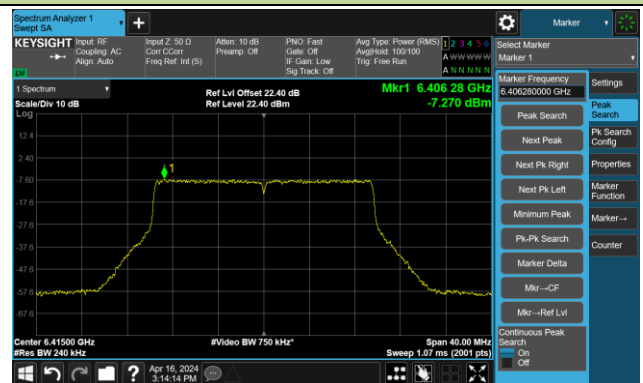

The Mask Data

Channel 127 (6585MHz)

The Reference Level

The Mask Data

Channel 191 (6905MHz)

The Reference Level

The Mask Data

802.11ax-HE20 – Ant 2

Channel 1 (5955MHz)

The Reference Level

The Mask Data

Channel 49 (6195MHz)

The Reference Level

The Mask Data

Channel 93 (6415MHz)

The Reference Level

The Mask Data

802.11ax-HE20 – Ant 2

Channel 97 (6435MHz)

The Reference Level

The Mask Data

Channel 105 (6475MHz)

The Reference Level

The Mask Data