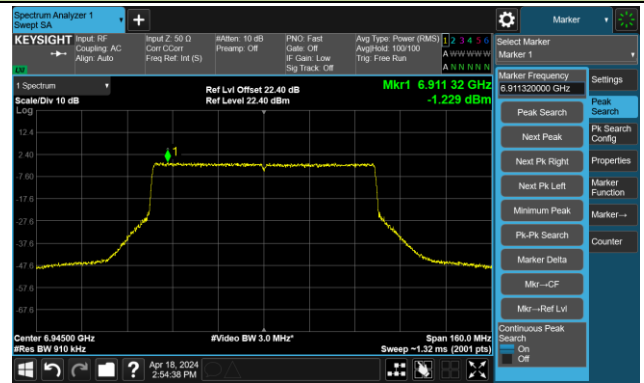

The Reference Level

The Mask Data

802.11be-EHT80 – Ant 1

Channel 151 (6705MHz)

The Reference Level

The Mask Data

Channel 167 (6785MHz)

The Reference Level

The Mask Data

Channel 183 (6865MHz)

The Reference Level

The Mask Data

802.11be-EHT80 – Ant 1

Channel 199 (6945MHz)

The Reference Level

The Mask Data

Channel 215 (7025MHz)

The Reference Level

The Mask Data

802.11be-EHT160 – Ant 1

Channel 15 (6025MHz)

The Reference Level

The Mask Data

Channel 47 (6185MHz)