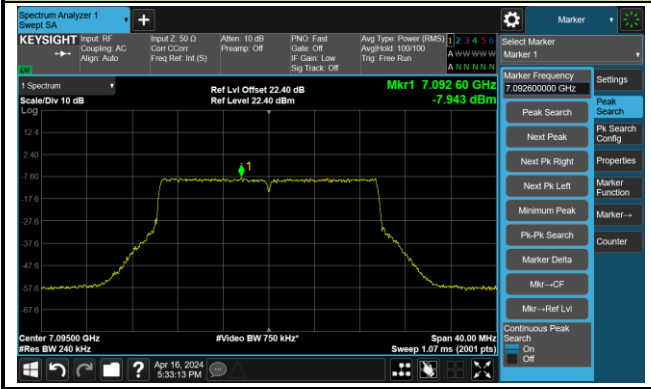

The Reference Level

The Mask Data

Channel 181 (685MHz)

The Reference Level

The Mask Data

802.11ax-HE20 – Ant 2

Channel 185 (6875MHz)

The Reference Level

The Mask Data

Channel 189 (6895MHz)

The Reference Level

The Mask Data

Channel 209 (6995MHz)

The Reference Level

The Mask Data

802.11ax-HE20 – Ant 2

Channel 229 (7095MHz)

The Reference Level

The Mask Data