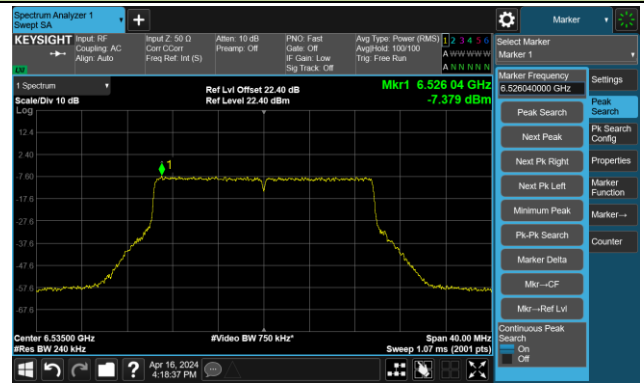

The Mask Data

802.11ax-HE20 – Ant 2

Channel 97 (6435MHz)

The Reference Level

The Mask Data

Channel 105 (6475MHz)

The Reference Level

The Mask Data

Channel 113 (6515MHz)

The Reference Level

The Mask Data

802.11ax-HE20 – Ant 2

Channel 117 (6535MHz)

The Reference Level

The Mask Data

Channel 149 (695MHz)

The Reference Level

The Mask Data

Channel 181 (685MHz)

The Reference Level

The Mask Data

802.11ax-HE20 – Ant 2

Channel 185 (6875MHz)

The Reference Level