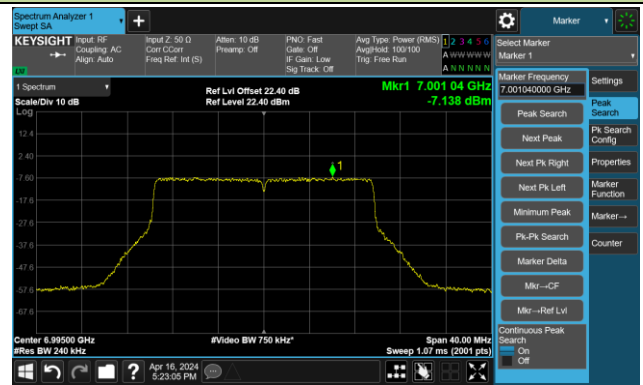

The Reference Level

The Mask Data

Channel 181 (685MHz)

The Reference Level

The Mask Data

802.11ax-HE20 – Ant 2

Channel 185 (6875MHz)

The Reference Level

The Mask Data

Channel 189 (6895MHz)

The Reference Level

The Mask Data

Channel 209 (6995MHz)

The Reference Level

The Mask Data

802.11ax-HE20 – Ant 2

Channel 229 (7095MHz)

The Reference Level

The Mask Data