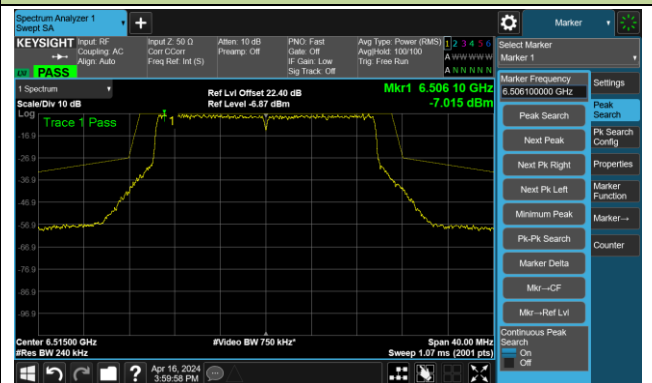

Channel 1 (5955MHz)

The Reference Level

The Mask Data

Channel 49 (6195MHz)

The Reference Level

The Mask Data

Channel 93 (6415MHz)

The Reference Level

The Mask Data

802.11ax-HE20 – Ant 2

Channel 97 (6435MHz)

The Reference Level

The Mask Data

Channel 105 (6475MHz)

The Reference Level

The Mask Data

Channel 113 (6515MHz)

The Reference Level

The Mask Data

802.11ax-HE20 – Ant 2

Channel 117 (6535MHz)

The Reference Level

The Mask Data

Channel 149 (695MHz)

The Reference Level

The Mask Data

Channel 181 (685MHz)

The Reference Level

The Mask Data

802.11ax-HE20 – Ant 2

Channel 185 (6875MHz)

The Reference Level