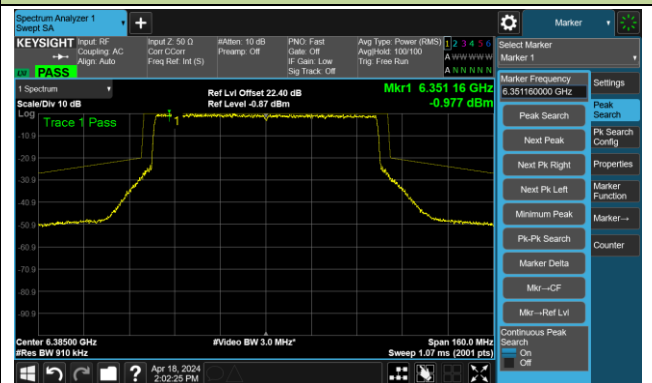

The Reference Level

The Mask Data

802.11be-EHT40 – Ant 1

Channel 227 (7085MHz)

The Reference Level

The Mask Data

802.11be-EHT80 – Ant 1

Channel 7 (5985MHz)

The Reference Level

The Mask Data

Channel 55 (6225MHz)

The Reference Level

The Mask Data

Channel 87 (6385MHz)

The Reference Level

The Mask Data

802.11be-EHT80 – Ant 1

Channel 103 (6465MHz)

The Reference Level

The Mask Data

Channel 119 (6545MHz)

The Reference Level

The Mask Data

Channel 135 (6625MHz)

The Reference Level

The Mask Data

802.11be-EHT80 – Ant 1

Channel 151 (6705MHz)

The Reference Level

The Mask Data

Channel 167 (6785MHz)

The Reference Level