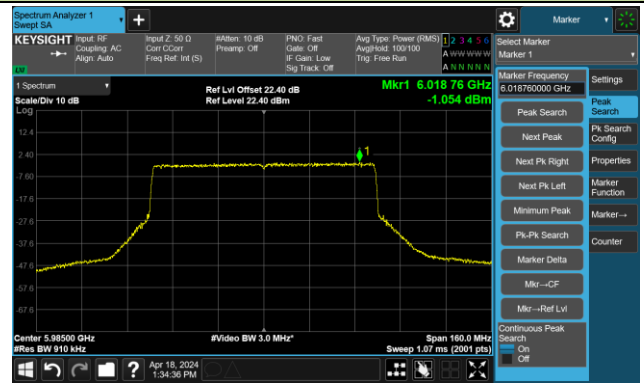

The Reference Level

The Mask Data

802.11be-EHT40 – Ant 1

Channel 227 (7085MHz)

The Reference Level

The Mask Data

802.11be-EHT80 – Ant 1

Channel 7 (5985MHz)

The Reference Level

The Mask Data

Channel 55 (6225MHz)

The Reference Level

The Mask Data

Channel 87 (6385MHz)

The Reference Level

The Mask Data