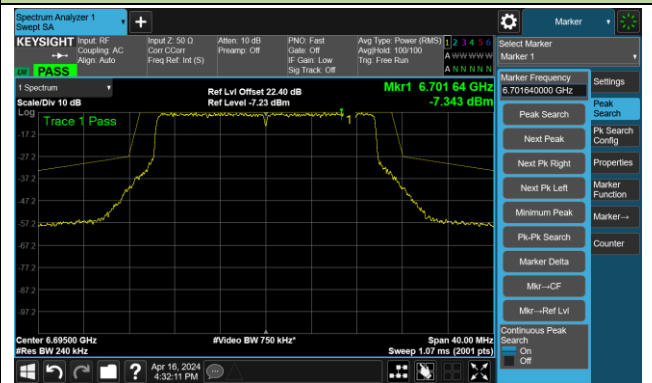

The Mask Data

802.11ax-HE20 – Ant 2

Channel 97 (6435MHz)

The Reference Level

The Mask Data

Channel 105 (6475MHz)

The Reference Level

The Mask Data

Channel 113 (6515MHz)

The Reference Level

The Mask Data

802.11ax-HE20 – Ant 2

Channel 117 (6535MHz)

The Reference Level

The Mask Data

Channel 149 (695MHz)

The Reference Level

The Mask Data

Channel 181 (685MHz)

The Reference Level

The Mask Data

802.11ax-HE20 – Ant 2

Channel 185 (6875MHz)

The Reference Level

The Mask Data

Channel 189 (6895MHz)

The Reference Level

The Mask Data

Channel 209 (6995MHz)

The Reference Level

The Mask Data

802.11ax-HE20 – Ant 2