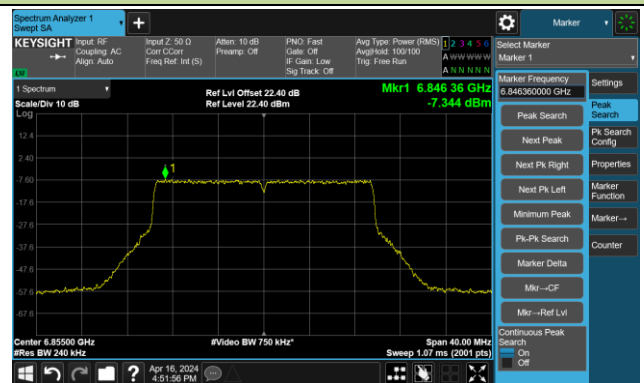

Channel 113 (6515MHz)

The Reference Level

The Mask Data

802.11ax-HE20 – Ant 2

Channel 117 (6535MHz)

The Reference Level

The Mask Data

Channel 149 (695MHz)

The Reference Level

The Mask Data

Channel 181 (685MHz)

The Reference Level

The Mask Data

802.11ax-HE20 – Ant 2

Channel 185 (6875MHz)

The Reference Level

The Mask Data

Channel 189 (6895MHz)

The Reference Level

The Mask Data

Channel 209 (6995MHz)

The Reference Level

The Mask Data

802.11ax-HE20 – Ant 2

Channel 229 (7095MHz)

The Reference Level

The Mask Data