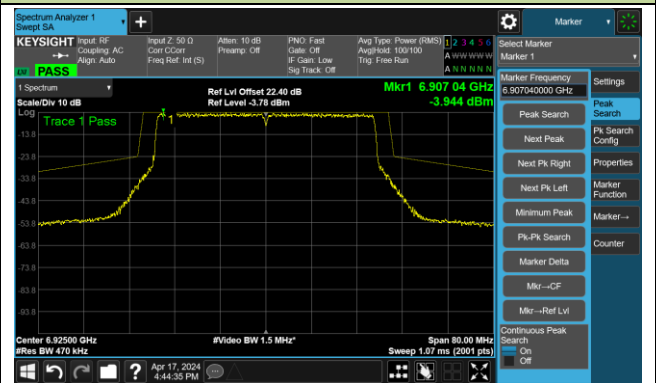

802.11be-EHT40 – Ant 1

Channel 187 (6885MHz)

The Reference Level

The Mask Data

Channel 195 (6925MHz)

The Reference Level

The Mask Data

Channel 211 (7005MHz)

The Reference Level

The Mask Data

802.11be-EHT40 – Ant 1

Channel 227 (7085MHz)

The Reference Level

The Mask Data

802.11be-EHT80 – Ant 1

Channel 7 (5985MHz)

The Reference Level

The Mask Data

Channel 55 (6225MHz)

The Reference Level

The Mask Data

Channel 87 (6385MHz)

The Reference Level

The Mask Data