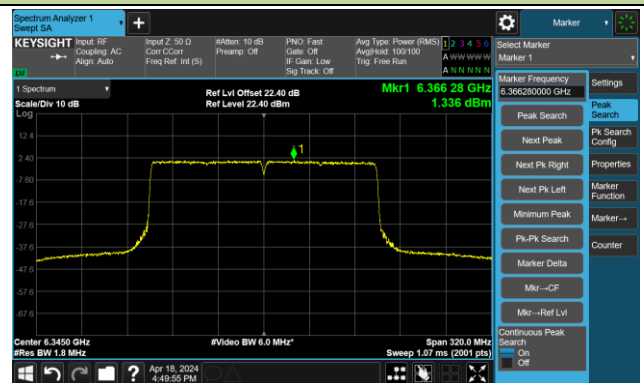

Channel 215 (7025MHz)

The Reference Level

The Mask Data

802.11be-EHT160 – Ant 1

Channel 15 (6025MHz)

The Reference Level

The Mask Data

Channel 47 (6185MHz)

The Reference Level

The Mask Data

Channel 79 (6345MHz)

The Reference Level

The Mask Data

802.11be-EHT160 – Ant 1

Channel 111 (6505MHz)

The Reference Level

The Mask Data

Channel 143 (6665MHz)

The Reference Level

The Mask Data

Channel 175 (6825MHz)

The Reference Level

The Mask Data

802.11be-EHT160 – Ant 1