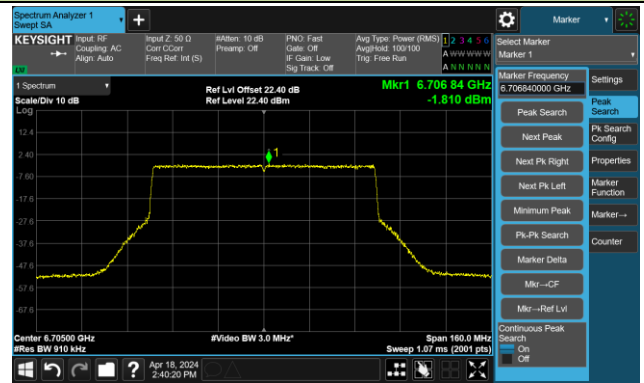

The Reference Level

The Mask Data

802.11be-EHT80 – Ant 1

Channel 151 (6705MHz)

The Reference Level

The Mask Data

Channel 167 (6785MHz)

The Reference Level

The Mask Data

Channel 183 (6865MHz)

The Reference Level

The Mask Data

802.11be-EHT80 – Ant 1

Channel 199 (6945MHz)

The Reference Level

The Mask Data

Channel 215 (7025MHz)

The Reference Level

The Mask Data

802.11be-EHT160 – Ant 1

Channel 15 (6025MHz)

The Reference Level

The Mask Data

Channel 47 (6185MHz)