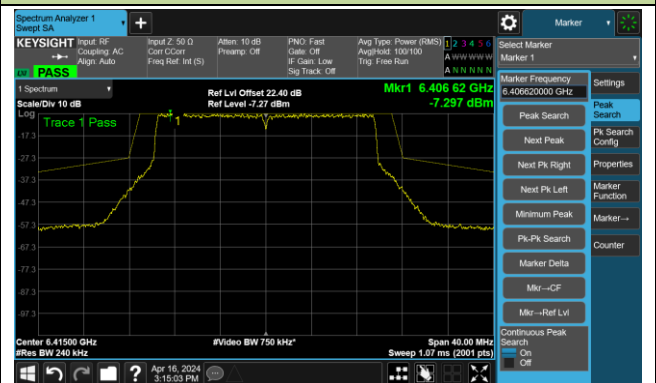

The Mask Data

Channel 127 (6585MHz)

The Reference Level

The Mask Data

Channel 191 (6905MHz)

The Reference Level

The Mask Data

802.11ax-HE20 – Ant 2

Channel 1 (5955MHz)

The Reference Level

The Mask Data

Channel 49 (6195MHz)

The Reference Level

The Mask Data

Channel 93 (6415MHz)

The Reference Level

The Mask Data

802.11ax-HE20 – Ant 2

Channel 97 (6435MHz)

The Reference Level

The Mask Data

Channel 105 (6475MHz)

The Reference Level

The Mask Data