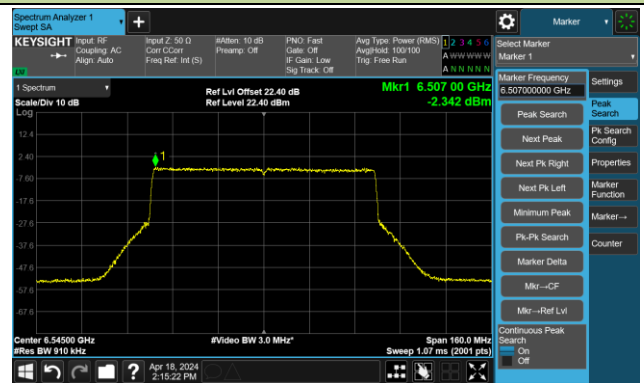

The Reference Level

The Mask Data

Channel 55 (6225MHz)

The Reference Level

The Mask Data

Channel 87 (6385MHz)

The Reference Level

The Mask Data

802.11be-EHT80 – Ant 1

Channel 103 (6465MHz)

The Reference Level

The Mask Data

Channel 119 (6545MHz)

The Reference Level

The Mask Data

Channel 135 (6625MHz)

The Reference Level

The Mask Data

802.11be-EHT80 – Ant 1

Channel 151 (6705MHz)

The Reference Level

The Mask Data

Channel 167 (6785MHz)

The Reference Level