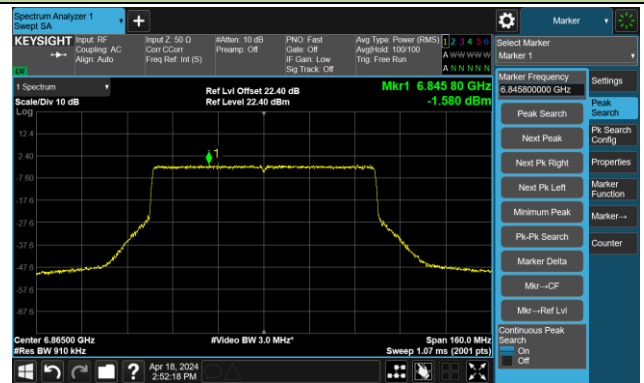

802.11be-EHT80 – Ant 1

Channel 103 (6465MHz)

The Reference Level

The Mask Data

Channel 119 (6545MHz)

The Reference Level

The Mask Data

Channel 135 (6625MHz)

The Reference Level

The Mask Data

802.11be-EHT80 – Ant 1

Channel 151 (6705MHz)

The Reference Level

The Mask Data

Channel 167 (6785MHz)

The Reference Level

The Mask Data

Channel 183 (6865MHz)

The Reference Level

The Mask Data

802.11be-EHT80 – Ant 1

Channel 199 (6945MHz)

The Reference Level

The Mask Data