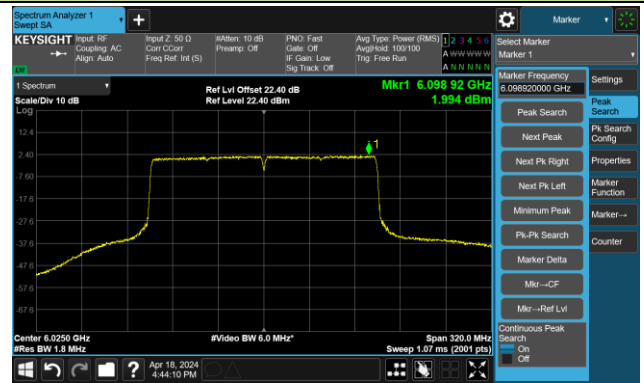

The Mask Data

Channel 183 (6865MHz)

The Reference Level

The Mask Data

802.11be-EHT80 – Ant 1

Channel 199 (6945MHz)

The Reference Level

The Mask Data

Channel 215 (7025MHz)

The Reference Level

The Mask Data

802.11be-EHT160 – Ant 1

Channel 15 (6025MHz)

The Reference Level

The Mask Data

Channel 47 (6185MHz)

The Reference Level

The Mask Data

Channel 79 (6345MHz)

The Reference Level

The Mask Data

802.11be-EHT160 – Ant 1

Channel 111 (6505MHz)

The Reference Level