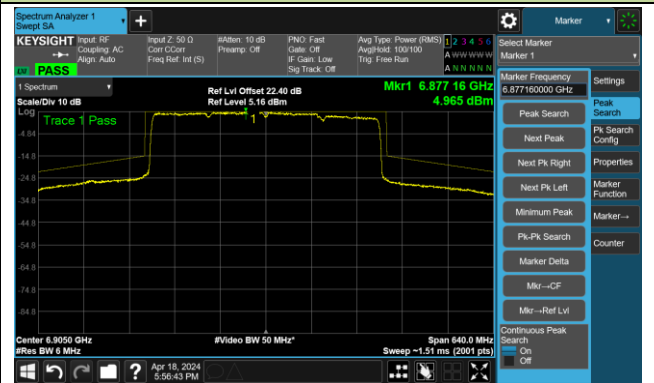

The Reference Level

The Mask Data

Channel 159 (6745MHz)

The Reference Level

The Mask Data

802.11be-EHT320-2 – Ant 1

Channel 63 (6265MHz)

The Reference Level

The Mask Data

Channel 127 (6585MHz)

The Reference Level

The Mask Data

Channel 191 (6905MHz)

The Reference Level

The Mask Data

802.11ax-HE20 – Ant 2

Channel 1 (5955MHz)

The Reference Level

The Mask Data

Channel 49 (6195MHz)

The Reference Level

The Mask Data

Channel 93 (6415MHz)

The Reference Level