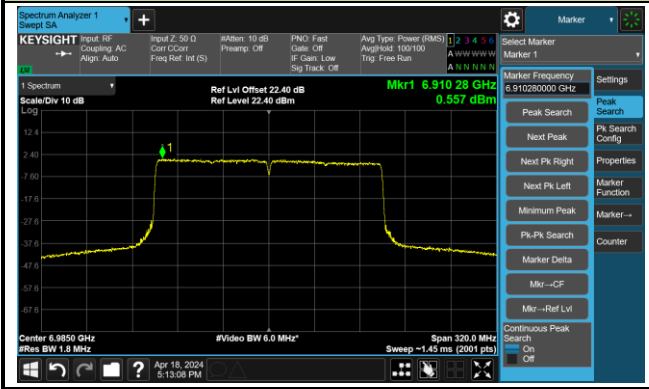

The Reference Level

The Mask Data

Channel 79 (6345MHz)

The Reference Level

The Mask Data

802.11be-EHT160 – Ant 1

Channel 111 (6505MHz)

The Reference Level

The Mask Data

Channel 143 (6665MHz)

The Reference Level

The Mask Data

Channel 175 (6825MHz)

The Reference Level

The Mask Data

802.11be-EHT160 – Ant 1

Channel 207 (6985MHz)

The Reference Level

The Mask Data

802.11be-EHT320-1 – Ant 1

Channel 31 (6105MHz)

The Reference Level

The Mask Data

Channel 95 (6425MHz)