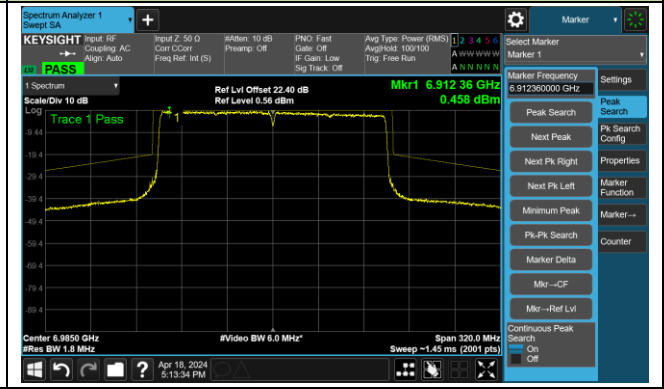

The Reference Level

The Mask Data

Channel 79 (6345MHz)

The Reference Level

The Mask Data

802.11be-EHT160 – Ant 1

Channel 111 (6505MHz)

The Reference Level

The Mask Data

Channel 143 (6665MHz)

The Reference Level

The Mask Data

Channel 175 (6825MHz)

The Reference Level

The Mask Data

802.11be-EHT160 – Ant 1

Channel 207 (6985MHz)

The Reference Level

The Mask Data

802.11be-EHT320-1 – Ant 1

Channel 31 (6105MHz)

The Reference Level

The Mask Data

Channel 95 (6425MHz)