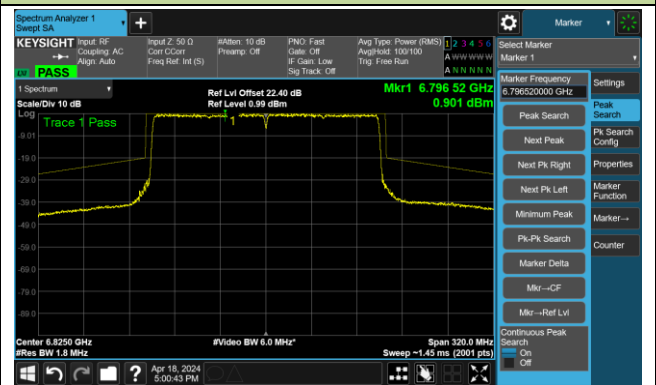

The Reference Level

The Mask Data

Channel 79 (6345MHz)

The Reference Level

The Mask Data

802.11be-EHT160 – Ant 1

Channel 111 (6505MHz)

The Reference Level

The Mask Data

Channel 143 (6665MHz)

The Reference Level

The Mask Data

Channel 175 (6825MHz)

The Reference Level

The Mask Data

802.11be-EHT160 – Ant 1

Channel 207 (6985MHz)

The Reference Level

The Mask Data

802.11be-EHT320-1 – Ant 1

Channel 31 (6105MHz)

The Reference Level

The Mask Data

Channel 95 (6425MHz)