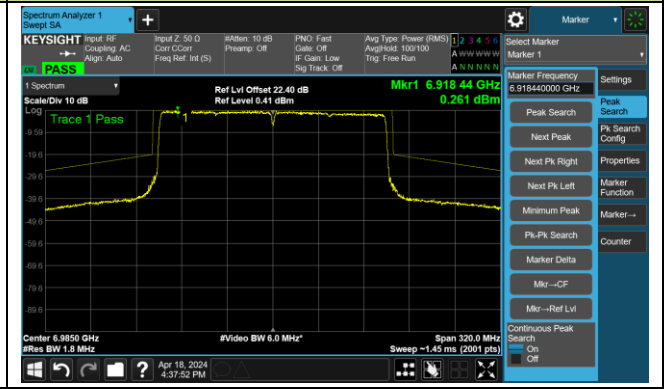

Channel 111 (6505MHz)

The Reference Level

The Mask Data

Channel 143 (6665MHz)

The Reference Level

The Mask Data

Channel 175 (6825MHz)

The Reference Level

The Mask Data

802.11ax-HE160 – Ant 1

Channel 207 (6985MHz)

The Reference Level

The Mask Data

802.11be-EHT20 – Ant 1

Channel 1 (5955MHz)

The Reference Level

The Mask Data

Channel 49 (6195MHz)

The Reference Level

The Mask Data

Channel 93 (6415MHz)

The Reference Level

The Mask Data

802.11be-EHT20 – Ant 1