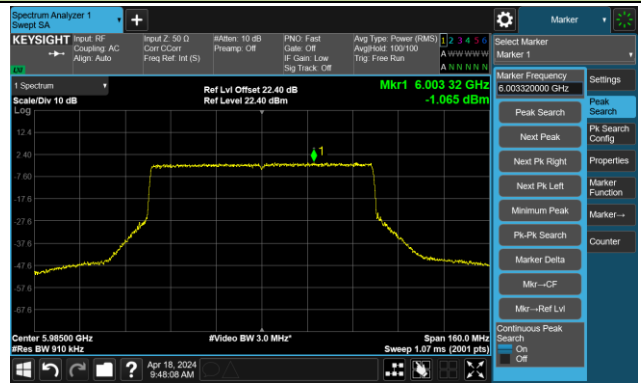

802.11ax-HE80 – Ant 1

Channel 7 (5985MHz)

The Reference Level

The Mask Data

Channel 55 (6225MHz)

The Reference Level

The Mask Data

Channel 87 (6385MHz)

The Reference Level

The Mask Data

802.11ax-HE80 – Ant 1

Channel 103 (6465MHz)

The Reference Level

The Mask Data

Channel 119 (6545MHz)

The Reference Level

The Mask Data

Channel 135 (6625MHz)

The Reference Level

The Mask Data

802.11ax-HE80-Ant 1

Channel 151 (6705MHz)

The Reference Level

The Mask Data