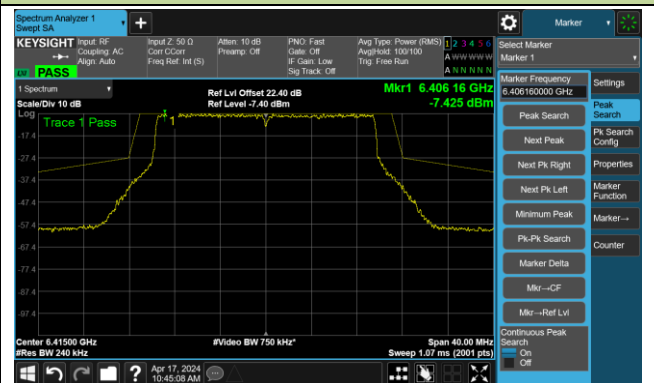

The Mask Data

802.11ax-HE160 – Ant 1

Channel 207 (6985MHz)

The Reference Level

The Mask Data

802.11be-EHT20 – Ant 1

Channel 1 (5955MHz)

The Reference Level

The Mask Data

Channel 49 (6195MHz)

The Reference Level

The Mask Data

Channel 93 (6415MHz)

The Reference Level

The Mask Data

802.11be-EHT20 – Ant 1

Channel 97 (6435MHz)

The Reference Level

The Mask Data

Channel 105 (6475MHz)

The Reference Level

The Mask Data

Channel 113 (6515MHz)

The Reference Level