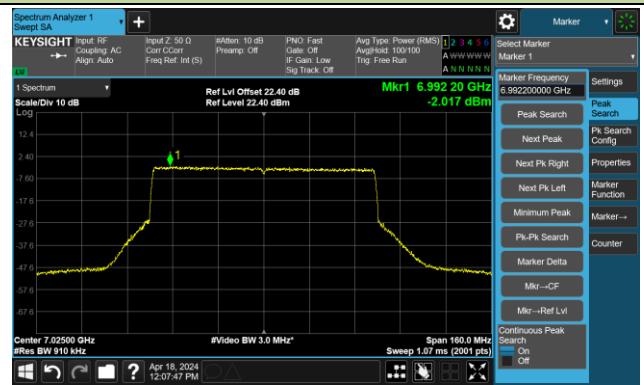

Channel 167 (6785MHz)

The Reference Level

The Mask Data

Channel 183 (6865MHz)

The Reference Level

The Mask Data

802.11ax-HE80- Ant 1

Channel 199 (6945MHz)

The Reference Level

The Mask Data

Channel 215 (7025MHz)

The Reference Level

The Mask Data

802.11ax-HE160 – Ant 1

Channel 15 (6025MHz)

The Reference Level

The Mask Data

Channel 47 (6185MHz)

The Reference Level

The Mask Data

Channel 79 (6345MHz)

The Reference Level

The Mask Data

802.11ax-HE160 – Ant 1