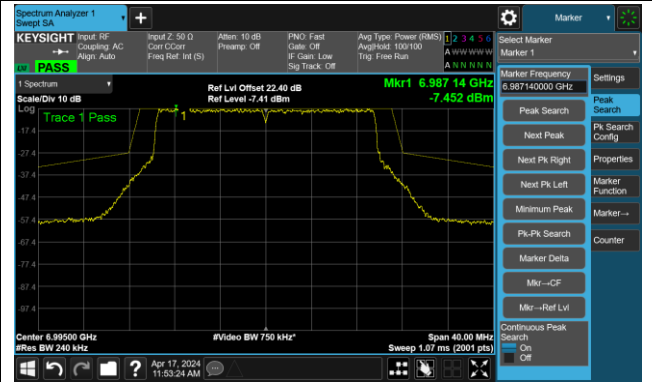

Channel 181 (685MHz)

The Reference Level

The Mask Data

802.11be-EHT20 – Ant 1

Channel 185 (6875MHz)

The Reference Level

The Mask Data

Channel 189 (6895MHz)

The Reference Level

The Mask Data

Channel 209 (6995MHz)

The Reference Level

The Mask Data

802.11be-EHT20 – Ant 1

Channel 229 (7095MHz)

The Reference Level

The Mask Data

802.11be-EHT40 – Ant 1

Channel 3 (5965MHz)

The Reference Level

The Mask Data

Channel 51 (6205MHz)

The Reference Level

The Mask Data