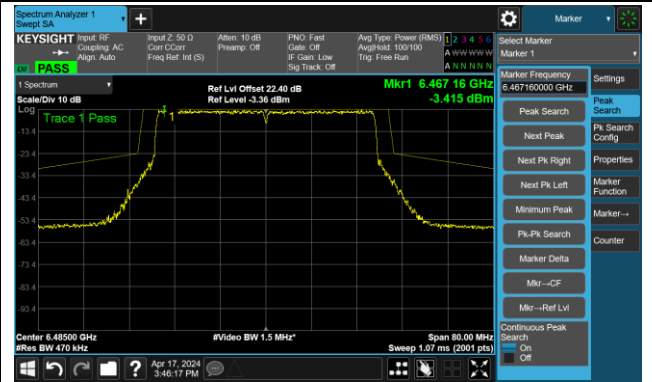

The Mask Data

802.11be-EHT40 – Ant 1

Channel 3 (5965MHz)

The Reference Level

The Mask Data

Channel 51 (6205MHz)

The Reference Level

The Mask Data

Channel 91 (6405MHz)

The Reference Level

The Mask Data

802.11be-EHT40 – Ant 1

Channel 99 (6445MHz)

The Reference Level

The Mask Data

Channel 107 (6485MHz)

The Reference Level

The Mask Data

Channel 115 (6525MHz)

The Reference Level

The Mask Data

802.11be-EHT40 – Ant 1

Channel 123 (6565MHz)

The Reference Level

The Mask Data

Channel 147 (6685MHz)

The Reference Level

The Mask Data

Channel 179 (6845MHz)

The Reference Level

The Mask Data