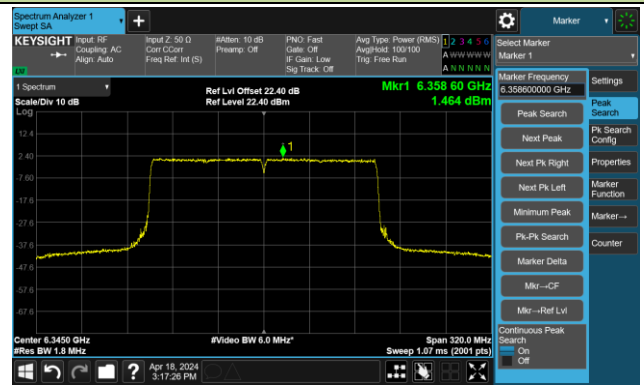

The Reference Level

The Mask Data

Channel 215 (7025MHz)

The Reference Level

The Mask Data

802.11ax-HE160 – Ant 1

Channel 15 (6025MHz)

The Reference Level

The Mask Data

Channel 47 (6185MHz)

The Reference Level

The Mask Data

Channel 79 (6345MHz)

The Reference Level

The Mask Data

802.11ax-HE160 – Ant 1

Channel 111 (6505MHz)

The Reference Level

The Mask Data

Channel 143 (6665MHz)

The Reference Level

The Mask Data

Channel 175 (6825MHz)

The Reference Level

The Mask Data

802.11ax-HE160 – Ant 1

Channel 207 (6985MHz)

The Reference Level

The Mask Data

802.11be-EHT20 – Ant 1

Channel 1 (5955MHz)

The Reference Level