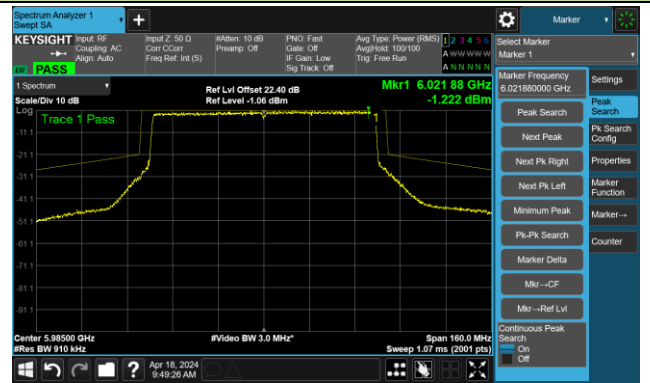

802.11ax-HE80 – Ant 1

Channel 7 (5985MHz)

The Reference Level

The Mask Data

Channel 55 (6225MHz)

The Reference Level

The Mask Data

Channel 87 (6385MHz)

The Reference Level

The Mask Data

802.11ax-HE80 – Ant 1

Channel 103 (6465MHz)

The Reference Level

The Mask Data

Channel 119 (6545MHz)

The Reference Level

The Mask Data

Channel 135 (6625MHz)

The Reference Level

The Mask Data

802.11ax-HE80-Ant 1

Channel 151 (6705MHz)

The Reference Level

The Mask Data