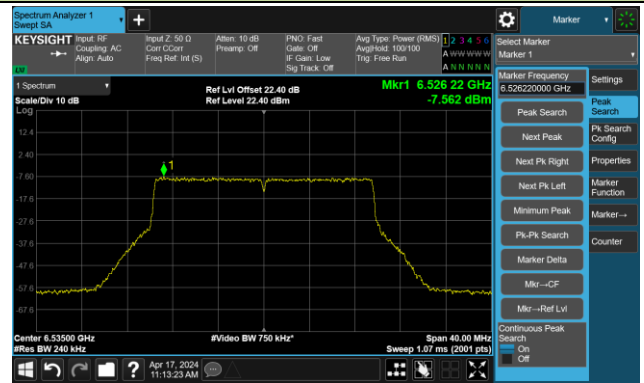

The Mask Data

Channel 49 (6195MHz)

The Reference Level

The Mask Data

Channel 93 (6415MHz)

The Reference Level

The Mask Data

802.11be-EHT20 – Ant 1

Channel 97 (6435MHz)

The Reference Level

The Mask Data

Channel 105 (6475MHz)

The Reference Level

The Mask Data

Channel 113 (6515MHz)

The Reference Level

The Mask Data

802.11be-EHT20 – Ant 1

Channel 117 (6535MHz)

The Reference Level

The Mask Data

Channel 149 (695MHz)

The Reference Level

The Mask Data