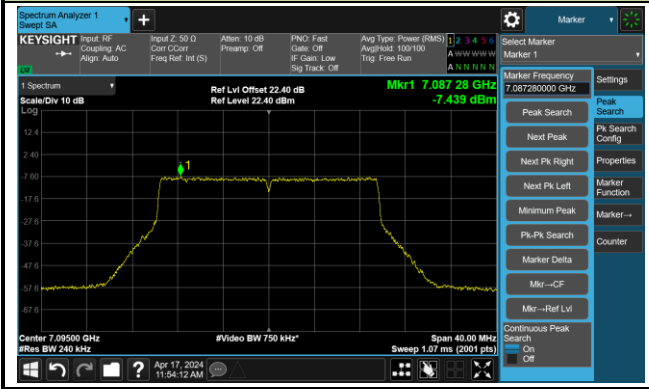

Channel 181 (685MHz)

The Reference Level

The Mask Data

802.11be-EHT20 – Ant 1

Channel 185 (6875MHz)

The Reference Level

The Mask Data

Channel 189 (6895MHz)

The Reference Level

The Mask Data

Channel 209 (6995MHz)

The Reference Level

The Mask Data

802.11be-EHT20 – Ant 1

Channel 229 (7095MHz)

The Reference Level

The Mask Data

802.11be-EHT40 – Ant 1

Channel 3 (5965MHz)

The Reference Level

The Mask Data

Channel 51 (6205MHz)

The Reference Level

The Mask Data