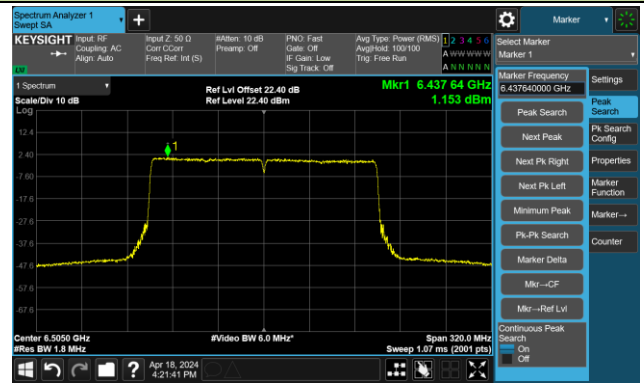

The Reference Level

The Mask Data

Channel 215 (7025MHz)

The Reference Level

The Mask Data

802.11ax-HE160 – Ant 1

Channel 15 (6025MHz)

The Reference Level

The Mask Data

Channel 47 (6185MHz)

The Reference Level

The Mask Data

Channel 79 (6345MHz)

The Reference Level

The Mask Data

802.11ax-HE160 – Ant 1

Channel 111 (6505MHz)

The Reference Level

The Mask Data

Channel 143 (6665MHz)

The Reference Level

The Mask Data

Channel 175 (6825MHz)

The Reference Level