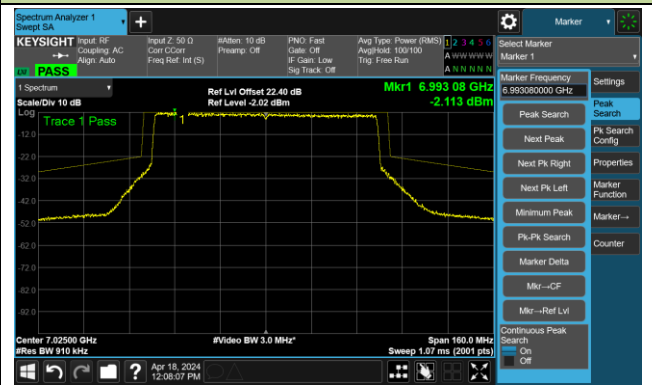

Channel 167 (6785MHz)

The Reference Level

The Mask Data

Channel 183 (6865MHz)

The Reference Level

The Mask Data

802.11ax-HE80- Ant 1

Channel 199 (6945MHz)

The Reference Level

The Mask Data

Channel 215 (7025MHz)

The Reference Level

The Mask Data

802.11ax-HE160 – Ant 1

Channel 15 (6025MHz)

The Reference Level

The Mask Data

Channel 47 (6185MHz)

The Reference Level

The Mask Data

Channel 79 (6345MHz)

The Reference Level

The Mask Data

802.11ax-HE160 – Ant 1

Channel 111 (6505MHz)

The Reference Level

The Mask Data

Channel 143 (6665MHz)

The Reference Level

The Mask Data

Channel 175 (6825MHz)

The Reference Level