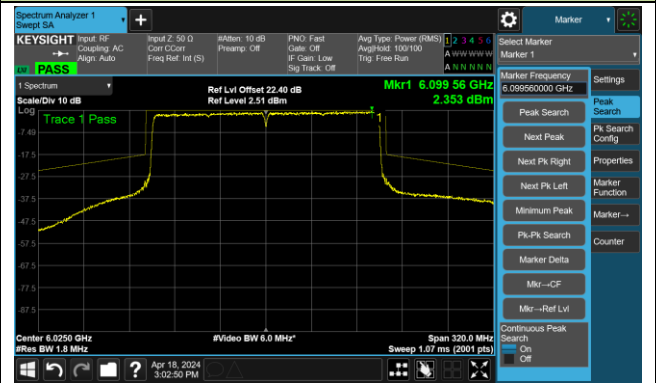

Channel 167 (6785MHz)

The Reference Level

The Mask Data

Channel 183 (6865MHz)

The Reference Level

The Mask Data

802.11ax-HE80- Ant 1

Channel 199 (6945MHz)

The Reference Level

The Mask Data

Channel 215 (7025MHz)

The Reference Level

The Mask Data

802.11ax-HE160 – Ant 1

Channel 15 (6025MHz)

The Reference Level

The Mask Data

Channel 47 (6185MHz)

The Reference Level

The Mask Data

Channel 79 (6345MHz)

The Reference Level

The Mask Data

802.11ax-HE160 – Ant 1

Channel 111 (6505MHz)

The Reference Level

The Mask Data

Channel 143 (6665MHz)

The Reference Level

The Mask Data

Channel 175 (6825MHz)

The Reference Level