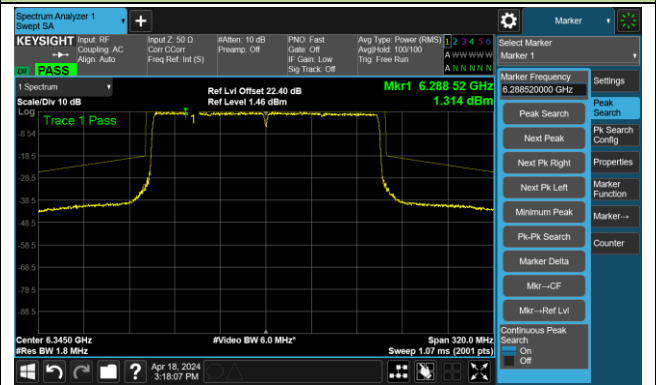

The Reference Level

The Mask Data

Channel 215 (7025MHz)

The Reference Level

The Mask Data

802.11ax-HE160 – Ant 1

Channel 15 (6025MHz)

The Reference Level

The Mask Data

Channel 47 (6185MHz)

The Reference Level

The Mask Data

Channel 79 (6345MHz)

The Reference Level

The Mask Data

802.11ax-HE160 – Ant 1

Channel 111 (6505MHz)

The Reference Level

The Mask Data

Channel 143 (6665MHz)

The Reference Level

The Mask Data

Channel 175 (6825MHz)

The Reference Level

The Mask Data

802.11ax-HE160 – Ant 1

Channel 207 (6985MHz)

The Reference Level

The Mask Data

802.11be-EHT20 – Ant 1

Channel 1 (5955MHz)

The Reference Level