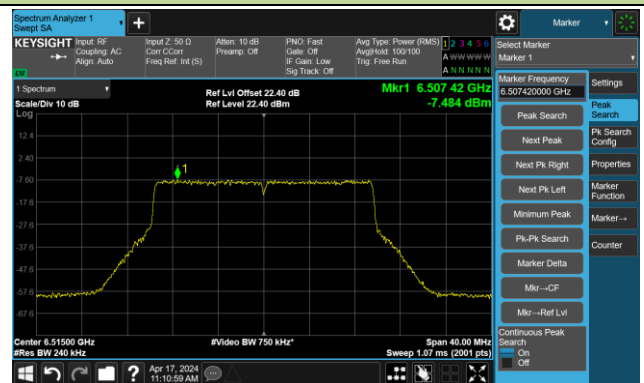

Channel 97 (6435MHz)

The Reference Level

The Mask Data

Channel 105 (6475MHz)

The Reference Level

The Mask Data

Channel 113 (6515MHz)

The Reference Level

The Mask Data

802.11be-EHT20 – Ant 1

Channel 117 (6535MHz)

The Reference Level

The Mask Data

Channel 149 (695MHz)

The Reference Level

The Mask Data