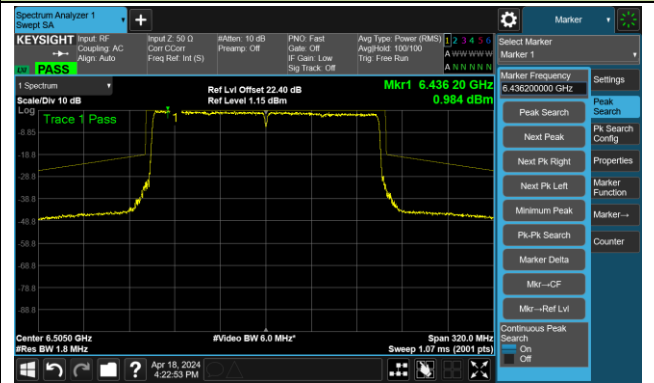

The Reference Level

The Mask Data

Channel 215 (7025MHz)

The Reference Level

The Mask Data

802.11ax-HE160 – Ant 1

Channel 15 (6025MHz)

The Reference Level

The Mask Data

Channel 47 (6185MHz)

The Reference Level

The Mask Data

Channel 79 (6345MHz)

The Reference Level

The Mask Data

802.11ax-HE160 – Ant 1

Channel 111 (6505MHz)

The Reference Level

The Mask Data

Channel 143 (6665MHz)

The Reference Level

The Mask Data

Channel 175 (6825MHz)

The Reference Level

The Mask Data

802.11ax-HE160 – Ant 1

Channel 207 (6985MHz)

The Reference Level

The Mask Data

802.11be-EHT20 – Ant 1

Channel 1 (5955MHz)

The Reference Level