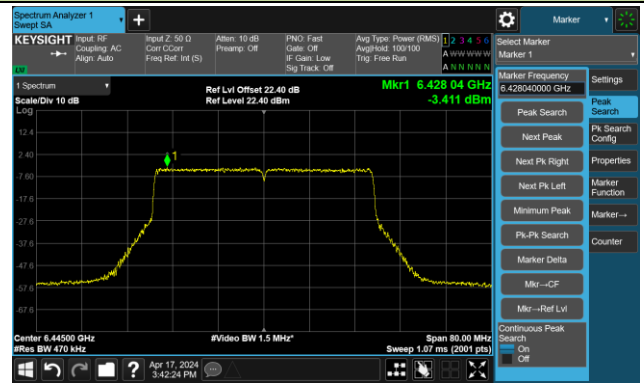

The Mask Data

802.11be-EHT40 – Ant 1

Channel 3 (5965MHz)

The Reference Level

The Mask Data

Channel 51 (6205MHz)

The Reference Level

The Mask Data

Channel 91 (6405MHz)

The Reference Level

The Mask Data

802.11be-EHT40 – Ant 1

Channel 99 (6445MHz)

The Reference Level

The Mask Data

Channel 107 (6485MHz)

The Reference Level

The Mask Data

Channel 115 (6525MHz)

The Reference Level

The Mask Data

802.11be-EHT40 – Ant 1

Channel 123 (6565MHz)

The Reference Level

The Mask Data

Channel 147 (6685MHz)

The Reference Level

The Mask Data

Channel 179 (6845MHz)

The Reference Level

The Mask Data