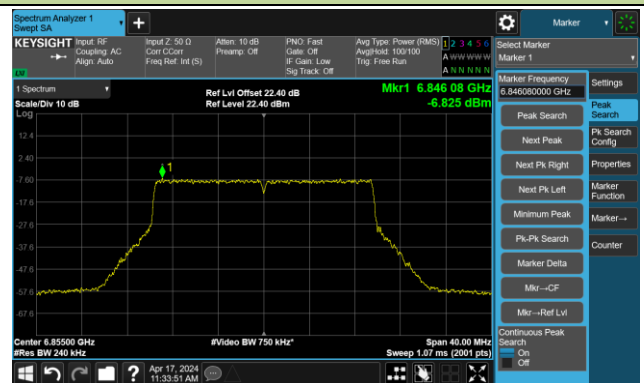

Channel 97 (6435MHz)

The Reference Level

The Mask Data

Channel 105 (6475MHz)

The Reference Level

The Mask Data

Channel 113 (6515MHz)

The Reference Level

The Mask Data

802.11be-EHT20 – Ant 1

Channel 117 (6535MHz)

The Reference Level

The Mask Data

Channel 149 (695MHz)

The Reference Level

The Mask Data

Channel 181 (685MHz)

The Reference Level

The Mask Data

802.11be-EHT20 – Ant 1

Channel 185 (6875MHz)

The Reference Level

The Mask Data

Channel 189 (6895MHz)