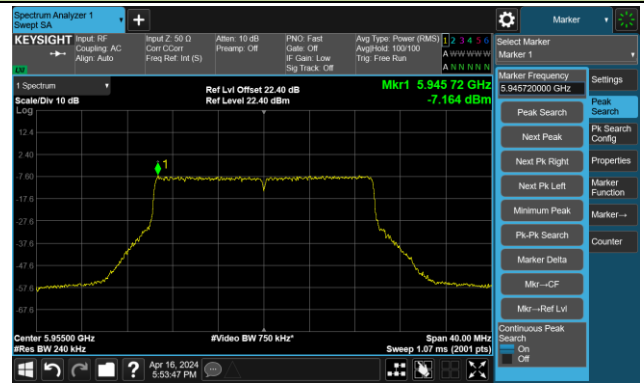

Channel 111 (6505MHz)

The Reference Level

The Mask Data

Channel 143 (6665MHz)

The Reference Level

The Mask Data

Channel 175 (6825MHz)

The Reference Level

The Mask Data

802.11ax-HE160 – Ant 1

Channel 207 (6985MHz)

The Reference Level

The Mask Data

802.11be-EHT20 – Ant 1

Channel 1 (5955MHz)

The Reference Level

The Mask Data

Channel 49 (6195MHz)

The Reference Level

The Mask Data

Channel 93 (6415MHz)

The Reference Level

The Mask Data

802.11be-EHT20 – Ant 1