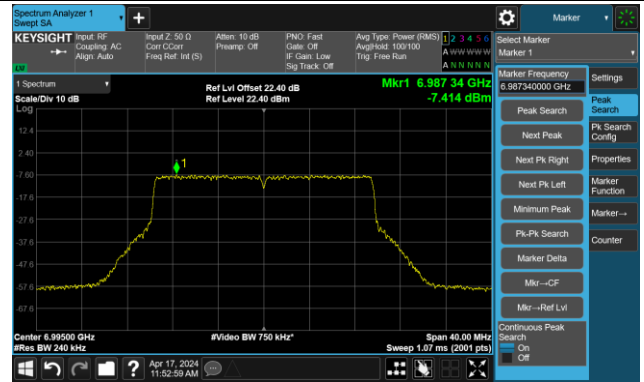

Channel 181 (685MHz)

The Reference Level

The Mask Data

802.11be-EHT20 – Ant 1

Channel 185 (6875MHz)

The Reference Level

The Mask Data

Channel 189 (6895MHz)

The Reference Level

The Mask Data

Channel 209 (6995MHz)

The Reference Level

The Mask Data

802.11be-EHT20 – Ant 1

Channel 229 (7095MHz)

The Reference Level

The Mask Data

802.11be-EHT40 – Ant 1

Channel 3 (5965MHz)

The Reference Level

The Mask Data

Channel 51 (6205MHz)

The Reference Level

The Mask Data