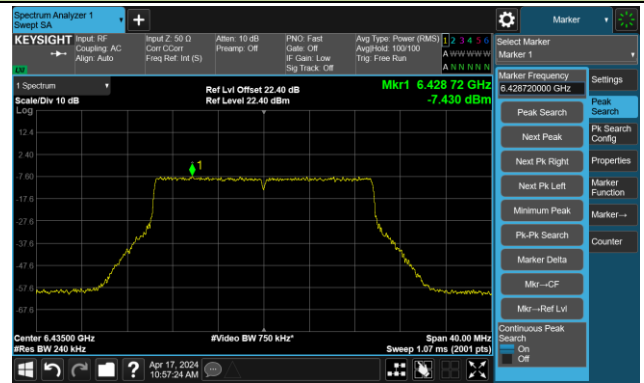

The Mask Data

802.11ax-HE160 – Ant 1

Channel 207 (6985MHz)

The Reference Level

The Mask Data

802.11be-EHT20 – Ant 1

Channel 1 (5955MHz)

The Reference Level

The Mask Data

Channel 49 (6195MHz)

The Reference Level

The Mask Data

Channel 93 (6415MHz)

The Reference Level

The Mask Data

802.11be-EHT20 – Ant 1

Channel 97 (6435MHz)

The Reference Level

The Mask Data

Channel 105 (6475MHz)

The Reference Level

The Mask Data

Channel 113 (6515MHz)

The Reference Level