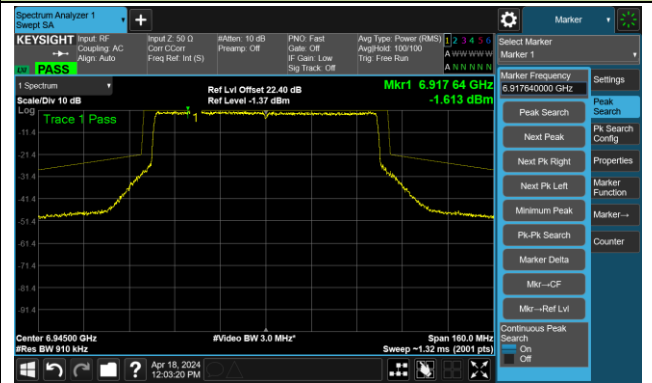

The Mask Data

Channel 135 (6625MHz)

The Reference Level

The Mask Data

802.11ax-HE80-Ant 1

Channel 151 (6705MHz)

The Reference Level

The Mask Data

Channel 167 (6785MHz)

The Reference Level

The Mask Data

Channel 183 (6865MHz)

The Reference Level

The Mask Data

802.11ax-HE80- Ant 1

Channel 199 (6945MHz)

The Reference Level

The Mask Data

Channel 215 (7025MHz)

The Reference Level

The Mask Data

802.11ax-HE160 – Ant 1

Channel 15 (6025MHz)

The Reference Level

The Mask Data

Channel 47 (6185MHz)

The Reference Level

The Mask Data

Channel 79 (6345MHz)

The Reference Level

The Mask Data

802.11ax-HE160 – Ant 1