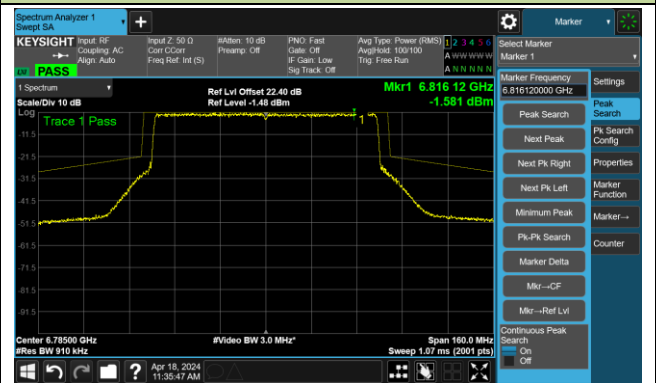

The Reference Level

The Mask Data

802.11ax-HE80 – Ant 1

Channel 103 (6465MHz)

The Reference Level

The Mask Data

Channel 119 (6545MHz)

The Reference Level

The Mask Data

Channel 135 (6625MHz)

The Reference Level

The Mask Data

802.11ax-HE80-Ant 1

Channel 151 (6705MHz)

The Reference Level

The Mask Data

Channel 167 (6785MHz)

The Reference Level

The Mask Data

Channel 183 (6865MHz)

The Reference Level

The Mask Data

802.11ax-HE80- Ant 1

Channel 199 (6945MHz)

The Reference Level

The Mask Data

Channel 215 (7025MHz)

The Reference Level

The Mask Data

802.11ax-HE160 – Ant 1

Channel 15 (6025MHz)

The Reference Level