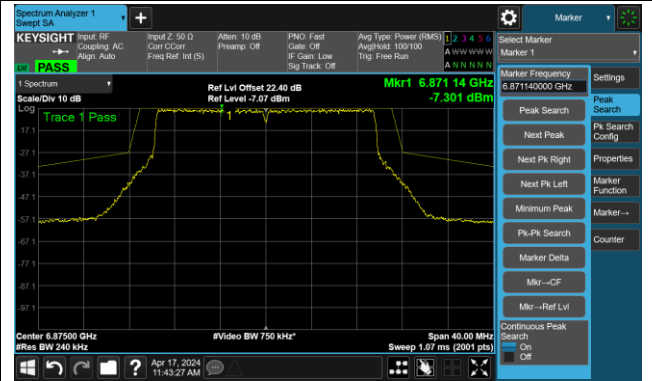

The Mask Data

802.11be-EHT20 – Ant 1

Channel 117 (6535MHz)

The Reference Level

The Mask Data

Channel 149 (695MHz)

The Reference Level

The Mask Data

Channel 181 (685MHz)

The Reference Level

The Mask Data

802.11be-EHT20 – Ant 1

Channel 185 (6875MHz)

The Reference Level

The Mask Data

Channel 189 (6895MHz)

The Reference Level

The Mask Data

Channel 209 (6995MHz)

The Reference Level

The Mask Data

802.11be-EHT20 – Ant 1

Channel 229 (7095MHz)

The Reference Level