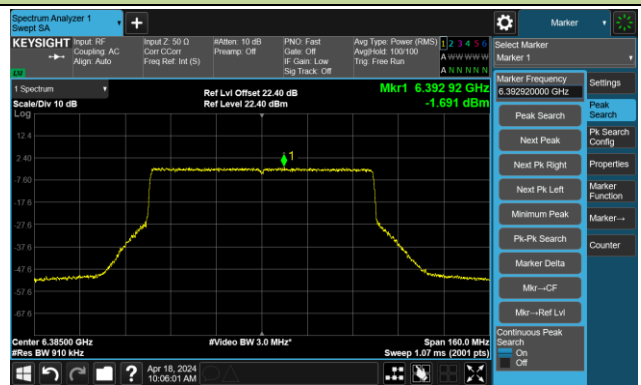

802.11ax-HE80 – Ant 1

Channel 7 (5985MHz)

The Reference Level

The Mask Data

Channel 55 (6225MHz)

The Reference Level

The Mask Data

Channel 87 (6385MHz)

The Reference Level

The Mask Data

802.11ax-HE80 – Ant 1

Channel 103 (6465MHz)

The Reference Level

The Mask Data

Channel 119 (6545MHz)

The Reference Level

The Mask Data

Channel 135 (6625MHz)

The Reference Level

The Mask Data

802.11ax-HE80-Ant 1

Channel 151 (6705MHz)

The Reference Level

The Mask Data