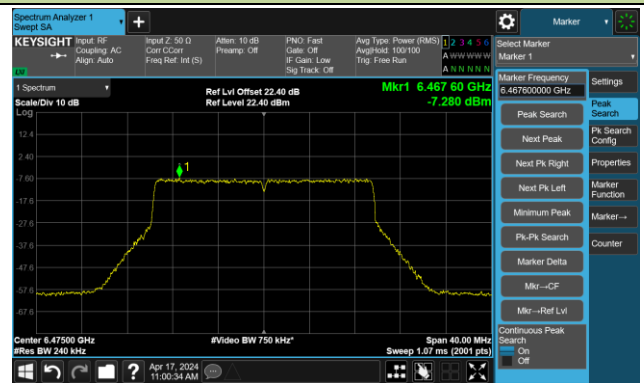

The Mask Data

Channel 49 (6195MHz)

The Reference Level

The Mask Data

Channel 93 (6415MHz)

The Reference Level

The Mask Data

802.11be-EHT20 – Ant 1

Channel 97 (6435MHz)

The Reference Level

The Mask Data

Channel 105 (6475MHz)

The Reference Level

The Mask Data

Channel 113 (6515MHz)

The Reference Level

The Mask Data

802.11be-EHT20 – Ant 1

Channel 117 (6535MHz)

The Reference Level

The Mask Data

Channel 149 (695MHz)

The Reference Level

The Mask Data