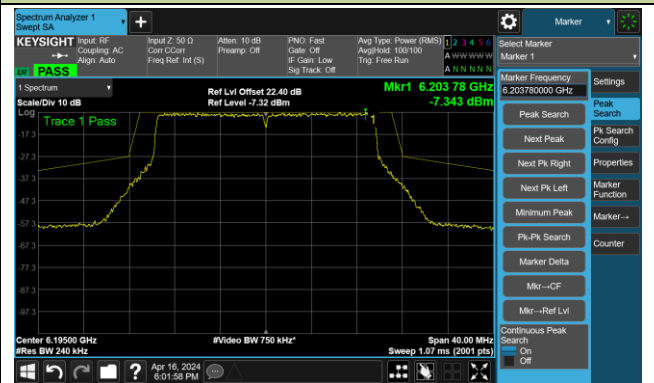

The Mask Data

802.11ax-HE160 – Ant 1

Channel 207 (6985MHz)

The Reference Level

The Mask Data

802.11be-EHT20 – Ant 1

Channel 1 (5955MHz)

The Reference Level

The Mask Data

Channel 49 (6195MHz)

The Reference Level

The Mask Data

Channel 93 (6415MHz)

The Reference Level

The Mask Data

802.11be-EHT20 – Ant 1

Channel 97 (6435MHz)

The Reference Level

The Mask Data

Channel 105 (6475MHz)

The Reference Level

The Mask Data

Channel 113 (6515MHz)

The Reference Level