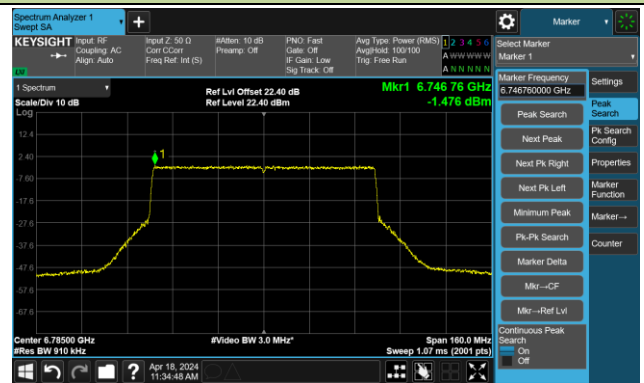

The Mask Data

Channel 135 (6625MHz)

The Reference Level

The Mask Data

802.11ax-HE80-Ant 1

Channel 151 (6705MHz)

The Reference Level

The Mask Data

Channel 167 (6785MHz)

The Reference Level

The Mask Data

Channel 183 (6865MHz)

The Reference Level

The Mask Data

802.11ax-HE80- Ant 1

Channel 199 (6945MHz)

The Reference Level

The Mask Data

Channel 215 (7025MHz)

The Reference Level

The Mask Data

802.11ax-HE160 – Ant 1

Channel 15 (6025MHz)

The Reference Level