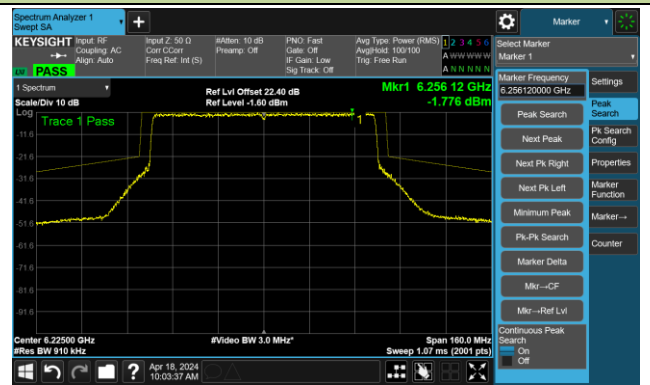

802.11ax-HE80 – Ant 1

Channel 7 (5985MHz)

The Reference Level

The Mask Data

Channel 55 (6225MHz)

The Reference Level

The Mask Data

Channel 87 (6385MHz)

The Reference Level

The Mask Data

802.11ax-HE80 – Ant 1

Channel 103 (6465MHz)

The Reference Level

The Mask Data

Channel 119 (6545MHz)

The Reference Level

The Mask Data

Channel 135 (6625MHz)

The Reference Level

The Mask Data

802.11ax-HE80-Ant 1

Channel 151 (6705MHz)

The Reference Level

The Mask Data