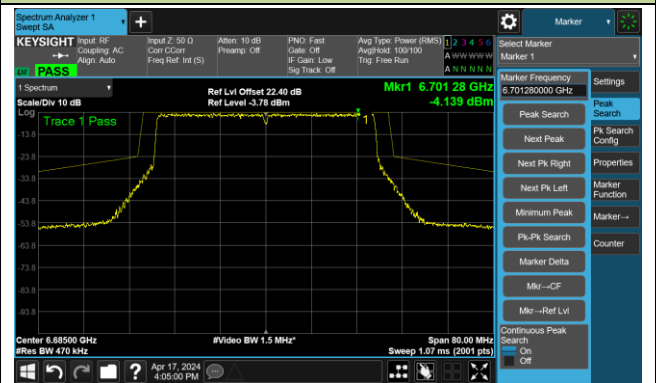

The Reference Level

The Mask Data

Channel 115 (6525MHz)

The Reference Level

The Mask Data

802.11be-EHT40 – Ant 1

Channel 123 (6565MHz)

The Reference Level

The Mask Data

Channel 147 (6685MHz)

The Reference Level

The Mask Data

Channel 179 (6845MHz)

The Reference Level

The Mask Data