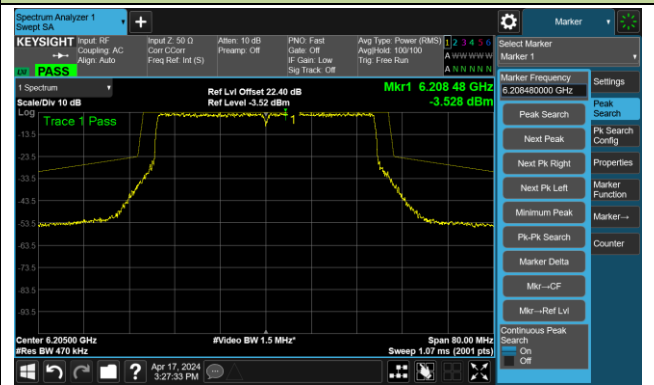

The Reference Level

The Mask Data

Channel 209 (6995MHz)

The Reference Level

The Mask Data

802.11be-EHT20 – Ant 1

Channel 229 (7095MHz)

The Reference Level

The Mask Data

802.11be-EHT40 – Ant 1

Channel 3 (5965MHz)

The Reference Level

The Mask Data

Channel 51 (6205MHz)

The Reference Level

The Mask Data

Channel 91 (6405MHz)

The Reference Level

The Mask Data

802.11be-EHT40 – Ant 1

Channel 99 (6445MHz)

The Reference Level

The Mask Data

Channel 107 (6485MHz)