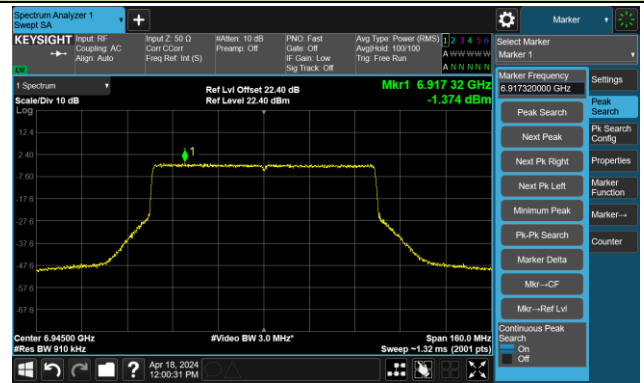

The Mask Data

Channel 135 (6625MHz)

The Reference Level

The Mask Data

802.11ax-HE80-Ant 1

Channel 151 (6705MHz)

The Reference Level

The Mask Data

Channel 167 (6785MHz)

The Reference Level

The Mask Data

Channel 183 (6865MHz)

The Reference Level

The Mask Data

802.11ax-HE80- Ant 1

Channel 199 (6945MHz)

The Reference Level

The Mask Data

Channel 215 (7025MHz)

The Reference Level

The Mask Data

802.11ax-HE160 – Ant 1

Channel 15 (6025MHz)

The Reference Level