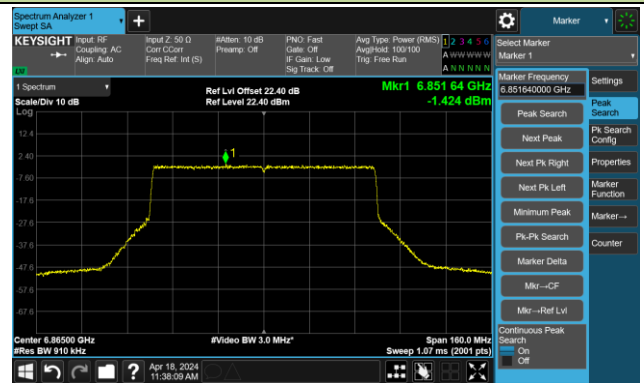

The Mask Data

Channel 135 (6625MHz)

The Reference Level

The Mask Data

802.11ax-HE80-Ant 1

Channel 151 (6705MHz)

The Reference Level

The Mask Data

Channel 167 (6785MHz)

The Reference Level

The Mask Data

Channel 183 (6865MHz)

The Reference Level

The Mask Data

802.11ax-HE80- Ant 1

Channel 199 (6945MHz)

The Reference Level

The Mask Data

Channel 215 (7025MHz)

The Reference Level

The Mask Data

802.11ax-HE160 – Ant 1

Channel 15 (6025MHz)

The Reference Level