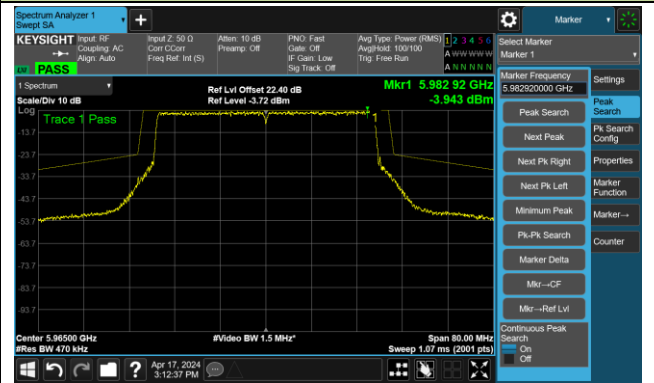

The Reference Level

The Mask Data

Channel 209 (6995MHz)

The Reference Level

The Mask Data

802.11be-EHT20 – Ant 1

Channel 229 (7095MHz)

The Reference Level

The Mask Data

802.11be-EHT40 – Ant 1

Channel 3 (5965MHz)

The Reference Level

The Mask Data

Channel 51 (6205MHz)

The Reference Level

The Mask Data

Channel 91 (6405MHz)

The Reference Level

The Mask Data

802.11be-EHT40 – Ant 1

Channel 99 (6445MHz)

The Reference Level

The Mask Data

Channel 107 (6485MHz)