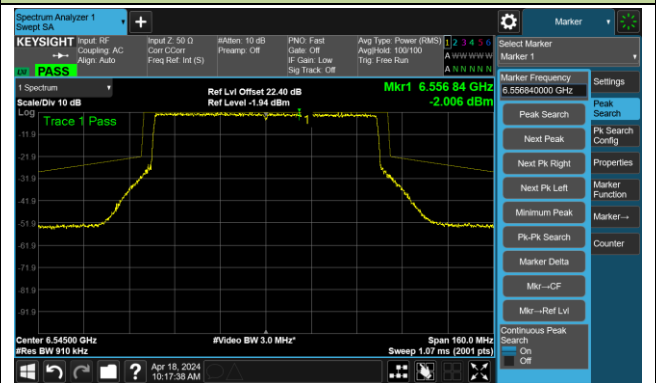

The Reference Level

The Mask Data

802.11ax-HE80 – Ant 1

Channel 103 (6465MHz)

The Reference Level

The Mask Data

Channel 119 (6545MHz)

The Reference Level

The Mask Data

Channel 135 (6625MHz)

The Reference Level

The Mask Data

802.11ax-HE80-Ant 1

Channel 151 (6705MHz)

The Reference Level

The Mask Data

Channel 167 (6785MHz)

The Reference Level

The Mask Data

Channel 183 (6865MHz)

The Reference Level

The Mask Data

802.11ax-HE80- Ant 1

Channel 199 (6945MHz)