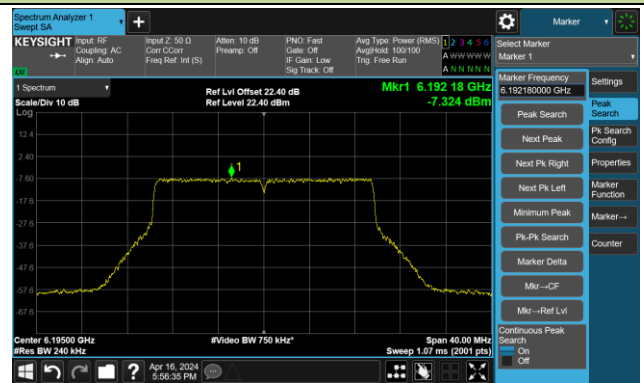

Channel 111 (6505MHz)

The Reference Level

The Mask Data

Channel 143 (6665MHz)

The Reference Level

The Mask Data

Channel 175 (6825MHz)

The Reference Level

The Mask Data

802.11ax-HE160 – Ant 1

Channel 207 (6985MHz)

The Reference Level

The Mask Data

802.11be-EHT20 – Ant 1

Channel 1 (5955MHz)

The Reference Level

The Mask Data

Channel 49 (6195MHz)

The Reference Level

The Mask Data

Channel 93 (6415MHz)

The Reference Level

The Mask Data

802.11be-EHT20 – Ant 1