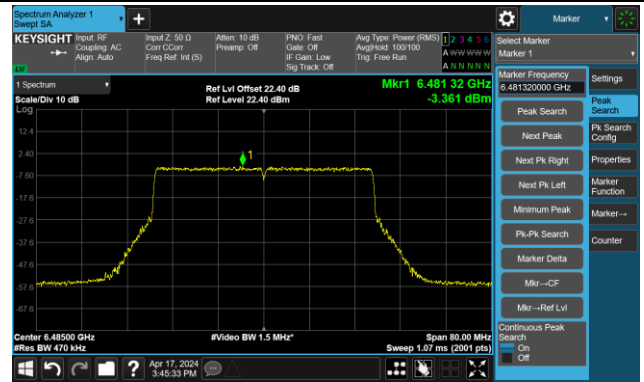

The Mask Data

802.11be-EHT40 – Ant 1

Channel 3 (5965MHz)

The Reference Level

The Mask Data

Channel 51 (6205MHz)

The Reference Level

The Mask Data

Channel 91 (6405MHz)

The Reference Level

The Mask Data

802.11be-EHT40 – Ant 1

Channel 99 (6445MHz)

The Reference Level

The Mask Data

Channel 107 (6485MHz)

The Reference Level

The Mask Data

Channel 115 (6525MHz)

The Reference Level

The Mask Data

802.11be-EHT40 – Ant 1

Channel 123 (6565MHz)

The Reference Level

The Mask Data

Channel 147 (6685MHz)

The Reference Level

The Mask Data

Channel 179 (6845MHz)

The Reference Level

The Mask Data