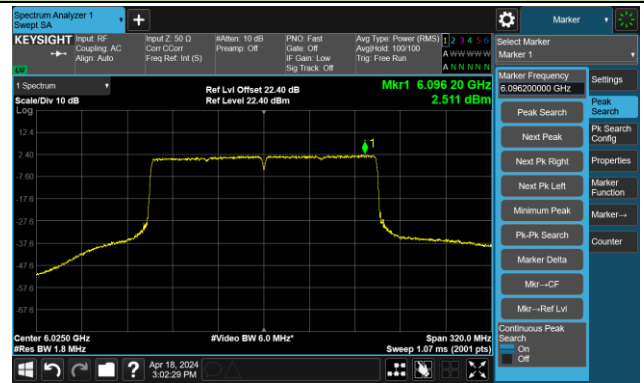

Channel 167 (6785MHz)

The Reference Level

The Mask Data

Channel 183 (6865MHz)

The Reference Level

The Mask Data

802.11ax-HE80- Ant 1

Channel 199 (6945MHz)

The Reference Level

The Mask Data

Channel 215 (7025MHz)

The Reference Level

The Mask Data

802.11ax-HE160 – Ant 1

Channel 15 (6025MHz)

The Reference Level

The Mask Data

Channel 47 (6185MHz)

The Reference Level

The Mask Data

Channel 79 (6345MHz)

The Reference Level

The Mask Data

802.11ax-HE160 – Ant 1