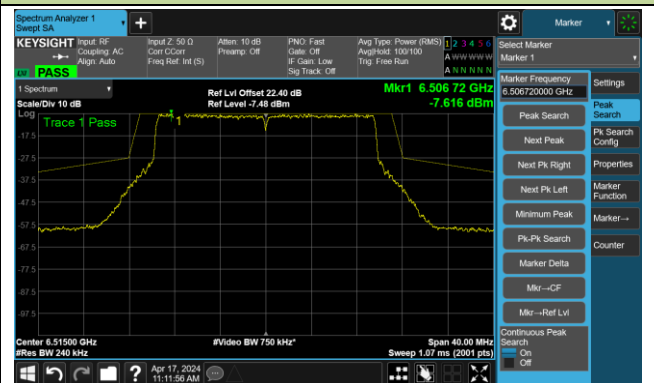

The Mask Data

Channel 49 (6195MHz)

The Reference Level

The Mask Data

Channel 93 (6415MHz)

The Reference Level

The Mask Data

802.11be-EHT20 – Ant 1

Channel 97 (6435MHz)

The Reference Level

The Mask Data

Channel 105 (6475MHz)

The Reference Level

The Mask Data

Channel 113 (6515MHz)

The Reference Level

The Mask Data

802.11be-EHT20 – Ant 1

Channel 117 (6535MHz)

The Reference Level

The Mask Data

Channel 149 (695MHz)

The Reference Level

The Mask Data

Channel 181 (685MHz)

The Reference Level

The Mask Data

802.11be-EHT20 – Ant 1

Channel 185 (6875MHz)

The Reference Level

The Mask Data

Channel 189 (6895MHz)