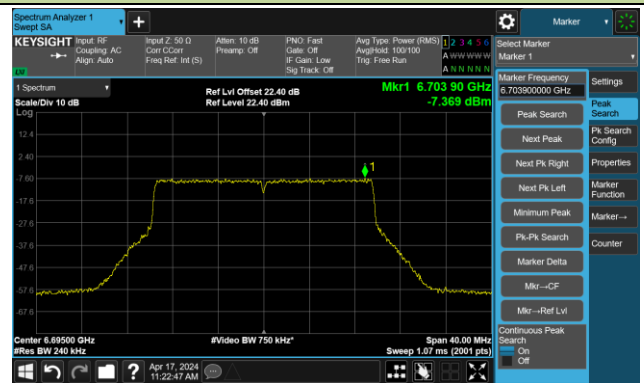

Channel 97 (6435MHz)

The Reference Level

The Mask Data

Channel 105 (6475MHz)

The Reference Level

The Mask Data

Channel 113 (6515MHz)

The Reference Level

The Mask Data

802.11be-EHT20 – Ant 1

Channel 117 (6535MHz)

The Reference Level

The Mask Data

Channel 149 (695MHz)

The Reference Level

The Mask Data

Channel 181 (685MHz)

The Reference Level

The Mask Data

802.11be-EHT20 – Ant 1

Channel 185 (6875MHz)

The Reference Level

The Mask Data

Channel 189 (6895MHz)