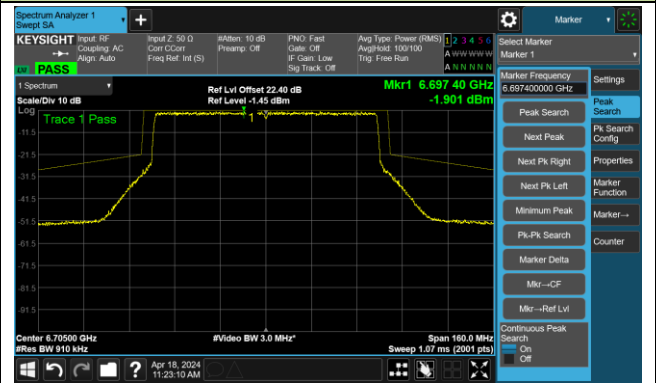

The Reference Level

The Mask Data

802.11ax-HE80 – Ant 1

Channel 103 (6465MHz)

The Reference Level

The Mask Data

Channel 119 (6545MHz)

The Reference Level

The Mask Data

Channel 135 (6625MHz)

The Reference Level

The Mask Data

802.11ax-HE80-Ant 1

Channel 151 (6705MHz)

The Reference Level

The Mask Data

Channel 167 (6785MHz)

The Reference Level

The Mask Data

Channel 183 (6865MHz)

The Reference Level

The Mask Data

802.11ax-HE80- Ant 1

Channel 199 (6945MHz)

The Reference Level

The Mask Data

Channel 215 (7025MHz)

The Reference Level

The Mask Data

802.11ax-HE160 – Ant 1

Channel 15 (6025MHz)

The Reference Level