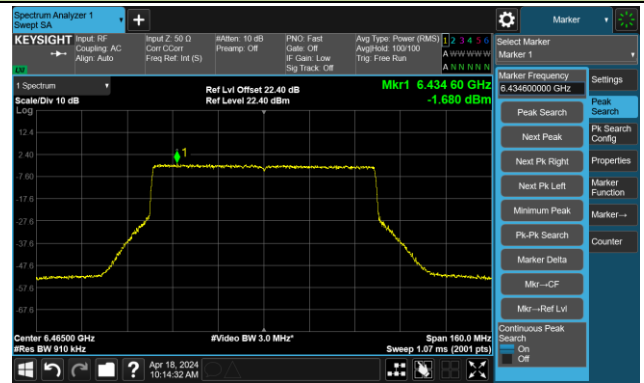

The Reference Level

The Mask Data

802.11ax-HE80 – Ant 1

Channel 103 (6465MHz)

The Reference Level

The Mask Data

Channel 119 (6545MHz)

The Reference Level

The Mask Data

Channel 135 (6625MHz)

The Reference Level

The Mask Data

802.11ax-HE80-Ant 1

Channel 151 (6705MHz)

The Reference Level

The Mask Data

Channel 167 (6785MHz)

The Reference Level

The Mask Data

Channel 183 (6865MHz)

The Reference Level

The Mask Data

802.11ax-HE80- Ant 1

Channel 199 (6945MHz)