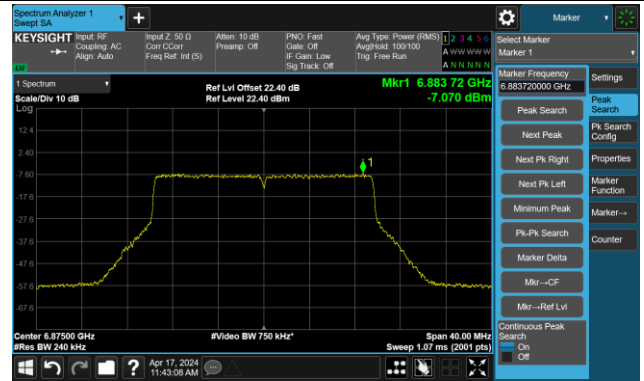

The Mask Data

802.11be-EHT20 – Ant 1

Channel 117 (6535MHz)

The Reference Level

The Mask Data

Channel 149 (695MHz)

The Reference Level

The Mask Data

Channel 181 (685MHz)

The Reference Level

The Mask Data

802.11be-EHT20 – Ant 1

Channel 185 (6875MHz)

The Reference Level

The Mask Data

Channel 189 (6895MHz)

The Reference Level

The Mask Data

Channel 209 (6995MHz)

The Reference Level

The Mask Data

802.11be-EHT20 – Ant 1

Channel 229 (7095MHz)

The Reference Level