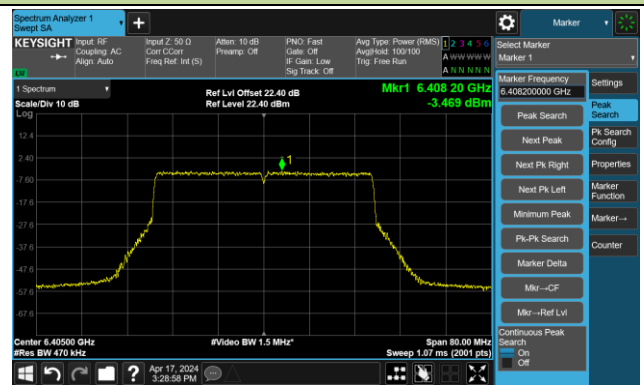

The Reference Level

The Mask Data

Channel 209 (6995MHz)

The Reference Level

The Mask Data

802.11be-EHT20 – Ant 1

Channel 229 (7095MHz)

The Reference Level

The Mask Data

802.11be-EHT40 – Ant 1

Channel 3 (5965MHz)

The Reference Level

The Mask Data

Channel 51 (6205MHz)

The Reference Level

The Mask Data

Channel 91 (6405MHz)

The Reference Level

The Mask Data

802.11be-EHT40 – Ant 1

Channel 99 (6445MHz)

The Reference Level

The Mask Data

Channel 107 (6485MHz)