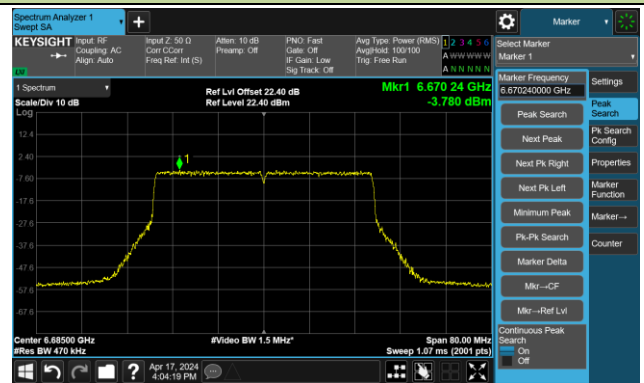

Channel 91 (6405MHz)

The Reference Level

The Mask Data

802.11be-EHT40 – Ant 1

Channel 99 (6445MHz)

The Reference Level

The Mask Data

Channel 107 (6485MHz)

The Reference Level

The Mask Data

Channel 115 (6525MHz)

The Reference Level

The Mask Data

802.11be-EHT40 – Ant 1

Channel 123 (6565MHz)

The Reference Level

The Mask Data

Channel 147 (6685MHz)

The Reference Level

The Mask Data

Channel 179 (6845MHz)

The Reference Level

The Mask Data