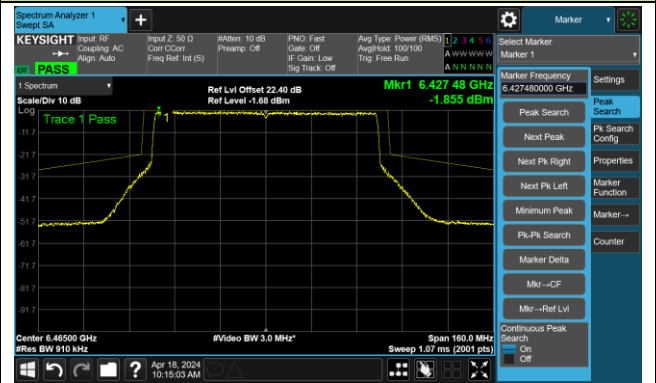

The Reference Level

The Mask Data

802.11ax-HE80 – Ant 1

Channel 103 (6465MHz)

The Reference Level

The Mask Data

Channel 119 (6545MHz)

The Reference Level

The Mask Data

Channel 135 (6625MHz)

The Reference Level

The Mask Data

802.11ax-HE80-Ant 1

Channel 151 (6705MHz)

The Reference Level

The Mask Data

Channel 167 (6785MHz)

The Reference Level

The Mask Data

Channel 183 (6865MHz)

The Reference Level

The Mask Data

802.11ax-HE80- Ant 1

Channel 199 (6945MHz)