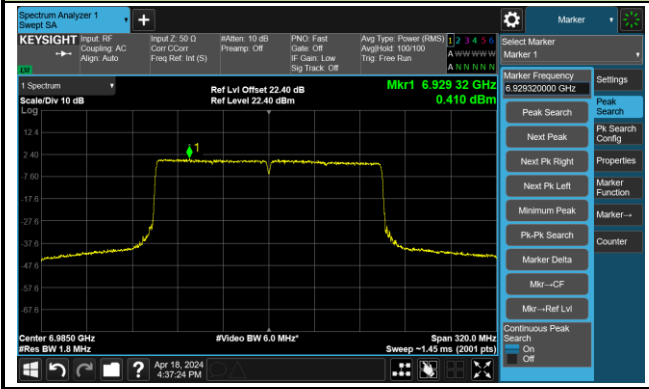

Channel 111 (6505MHz)

The Reference Level

The Mask Data

Channel 143 (6665MHz)

The Reference Level

The Mask Data

Channel 175 (6825MHz)

The Reference Level

The Mask Data

802.11ax-HE160 – Ant 1

Channel 207 (6985MHz)

The Reference Level

The Mask Data

802.11be-EHT20 – Ant 1

Channel 1 (5955MHz)

The Reference Level