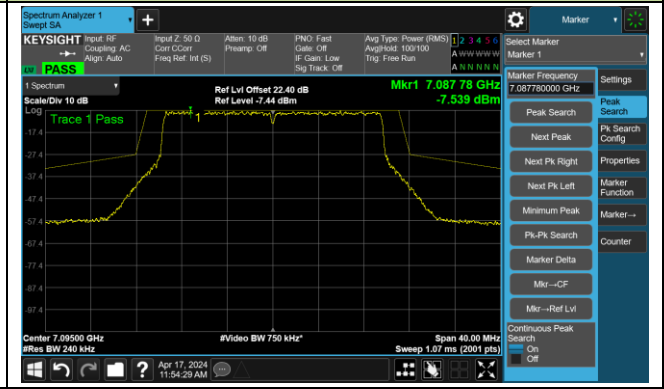

Channel 181 (685MHz)

The Reference Level

The Mask Data

802.11be-EHT20 – Ant 1

Channel 185 (6875MHz)

The Reference Level

The Mask Data

Channel 189 (6895MHz)

The Reference Level

The Mask Data

Channel 209 (6995MHz)

The Reference Level

The Mask Data

802.11be-EHT20 – Ant 1

Channel 229 (7095MHz)

The Reference Level

The Mask Data

802.11be-EHT40 – Ant 1

Channel 3 (5965MHz)

The Reference Level

The Mask Data

Channel 51 (6205MHz)

The Reference Level

The Mask Data