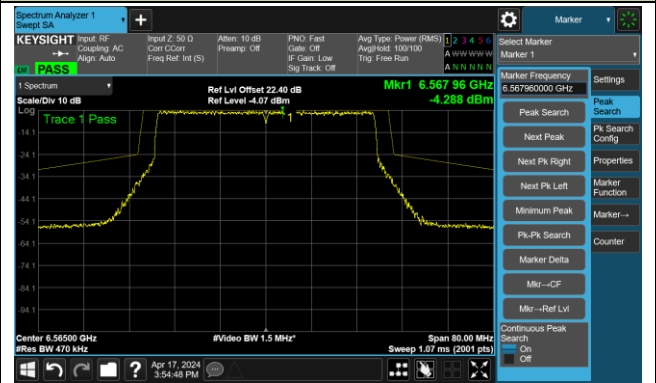

Channel 91 (6405MHz)

The Reference Level

The Mask Data

802.11be-EHT40 – Ant 1

Channel 99 (6445MHz)

The Reference Level

The Mask Data

Channel 107 (6485MHz)

The Reference Level

The Mask Data

Channel 115 (6525MHz)

The Reference Level

The Mask Data

802.11be-EHT40 – Ant 1

Channel 123 (6565MHz)

The Reference Level

The Mask Data

Channel 147 (6685MHz)

The Reference Level

The Mask Data

Channel 179 (6845MHz)

The Reference Level

The Mask Data