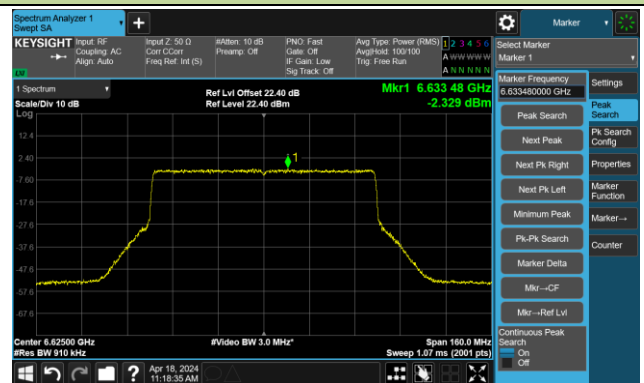

The Reference Level

The Mask Data

802.11ax-HE80 – Ant 1

Channel 103 (6465MHz)

The Reference Level

The Mask Data

Channel 119 (6545MHz)

The Reference Level

The Mask Data

Channel 135 (6625MHz)

The Reference Level

The Mask Data

802.11ax-HE80-Ant 1

Channel 151 (6705MHz)

The Reference Level

The Mask Data

Channel 167 (6785MHz)

The Reference Level

The Mask Data

Channel 183 (6865MHz)

The Reference Level

The Mask Data

802.11ax-HE80- Ant 1

Channel 199 (6945MHz)