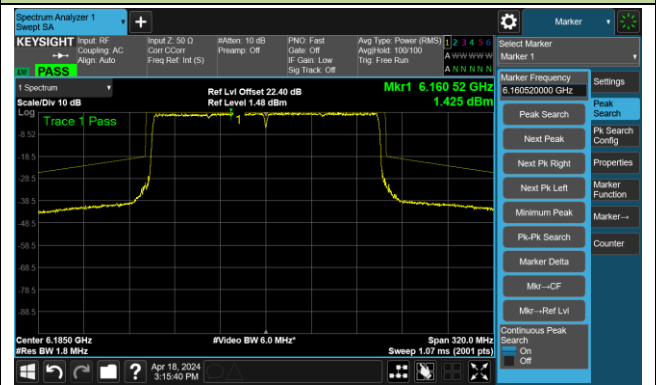

The Reference Level

The Mask Data

Channel 215 (7025MHz)

The Reference Level

The Mask Data

802.11ax-HE160 – Ant 1

Channel 15 (6025MHz)

The Reference Level

The Mask Data

Channel 47 (6185MHz)

The Reference Level

The Mask Data

Channel 79 (6345MHz)

The Reference Level

The Mask Data

802.11ax-HE160 – Ant 1

Channel 111 (6505MHz)

The Reference Level

The Mask Data

Channel 143 (6665MHz)

The Reference Level

The Mask Data

Channel 175 (6825MHz)

The Reference Level

The Mask Data

802.11ax-HE160 – Ant 1

Channel 207 (6985MHz)

The Reference Level

The Mask Data

802.11be-EHT20 – Ant 1

Channel 1 (5955MHz)

The Reference Level