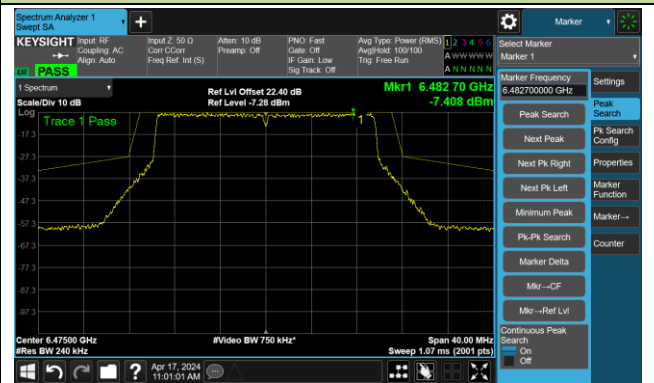

The Mask Data

Channel 49 (6195MHz)

The Reference Level

The Mask Data

Channel 93 (6415MHz)

The Reference Level

The Mask Data

802.11be-EHT20 – Ant 1

Channel 97 (6435MHz)

The Reference Level

The Mask Data

Channel 105 (6475MHz)

The Reference Level

The Mask Data

Channel 113 (6515MHz)

The Reference Level

The Mask Data

802.11be-EHT20 – Ant 1

Channel 117 (6535MHz)

The Reference Level

The Mask Data

Channel 149 (695MHz)

The Reference Level

The Mask Data