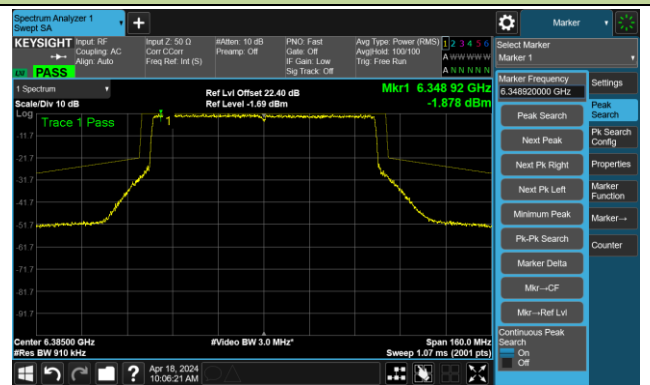

802.11ax-HE80 – Ant 1

Channel 7 (5985MHz)

The Reference Level

The Mask Data

Channel 55 (6225MHz)

The Reference Level

The Mask Data

Channel 87 (6385MHz)

The Reference Level

The Mask Data

802.11ax-HE80 – Ant 1

Channel 103 (6465MHz)

The Reference Level

The Mask Data

Channel 119 (6545MHz)

The Reference Level

The Mask Data

Channel 135 (6625MHz)

The Reference Level

The Mask Data

802.11ax-HE80-Ant 1

Channel 151 (6705MHz)

The Reference Level

The Mask Data