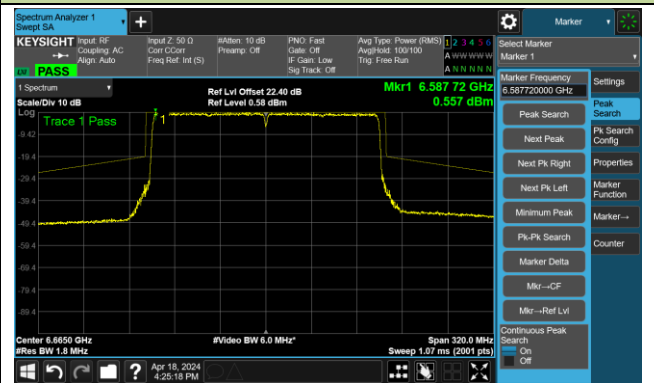

The Mask Data

Channel 47 (6185MHz)

The Reference Level

The Mask Data

Channel 79 (6345MHz)

The Reference Level

The Mask Data

802.11ax-HE160 – Ant 1

Channel 111 (6505MHz)

The Reference Level

The Mask Data

Channel 143 (6665MHz)

The Reference Level

The Mask Data

Channel 175 (6825MHz)

The Reference Level

The Mask Data

802.11ax-HE160 – Ant 1

Channel 207 (6985MHz)

The Reference Level

The Mask Data

802.11be-EHT20 – Ant 1

Channel 1 (5955MHz)

The Reference Level

The Mask Data

Channel 49 (6195MHz)

The Reference Level

The Mask Data

Channel 93 (6415MHz)

The Reference Level

The Mask Data

802.11be-EHT20 – Ant 1