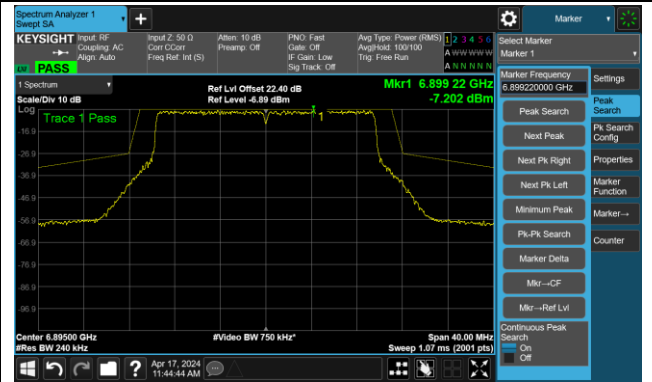

The Mask Data

802.11be-EHT20 – Ant 1

Channel 117 (6535MHz)

The Reference Level

The Mask Data

Channel 149 (695MHz)

The Reference Level

The Mask Data

Channel 181 (685MHz)

The Reference Level

The Mask Data

802.11be-EHT20 – Ant 1

Channel 185 (6875MHz)

The Reference Level

The Mask Data

Channel 189 (6895MHz)

The Reference Level

The Mask Data

Channel 209 (6995MHz)

The Reference Level

The Mask Data

802.11be-EHT20 – Ant 1

Channel 229 (7095MHz)

The Reference Level