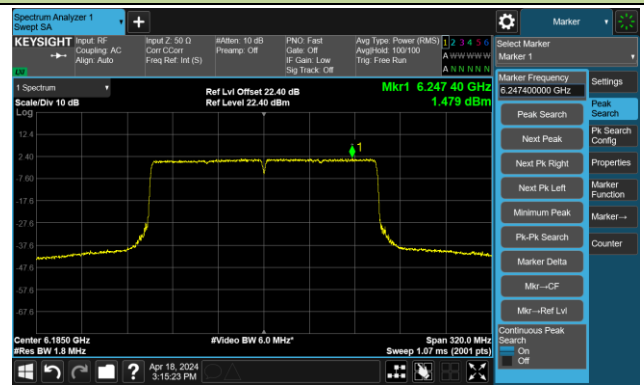

Channel 167 (6785MHz)

The Reference Level

The Mask Data

Channel 183 (6865MHz)

The Reference Level

The Mask Data

802.11ax-HE80- Ant 1

Channel 199 (6945MHz)

The Reference Level

The Mask Data

Channel 215 (7025MHz)

The Reference Level

The Mask Data

802.11ax-HE160 – Ant 1

Channel 15 (6025MHz)

The Reference Level

The Mask Data

Channel 47 (6185MHz)

The Reference Level

The Mask Data

Channel 79 (6345MHz)

The Reference Level

The Mask Data

802.11ax-HE160 – Ant 1