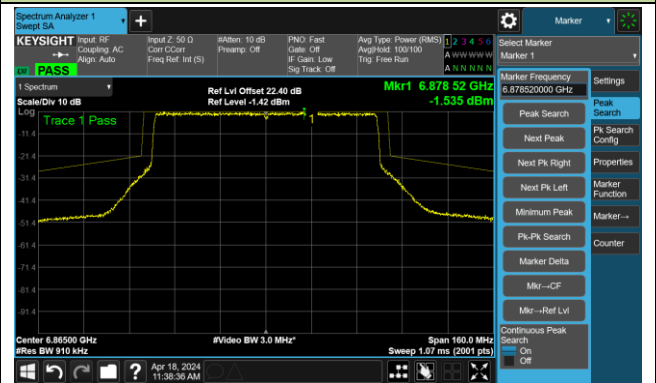

The Mask Data

Channel 135 (6625MHz)

The Reference Level

The Mask Data

802.11ax-HE80-Ant 1

Channel 151 (6705MHz)

The Reference Level

The Mask Data

Channel 167 (6785MHz)

The Reference Level

The Mask Data

Channel 183 (6865MHz)

The Reference Level

The Mask Data

802.11ax-HE80- Ant 1

Channel 199 (6945MHz)

The Reference Level

The Mask Data

Channel 215 (7025MHz)

The Reference Level

The Mask Data

802.11ax-HE160 – Ant 1

Channel 15 (6025MHz)

The Reference Level

The Mask Data

Channel 47 (6185MHz)

The Reference Level

The Mask Data

Channel 79 (6345MHz)

The Reference Level

The Mask Data

802.11ax-HE160 – Ant 1