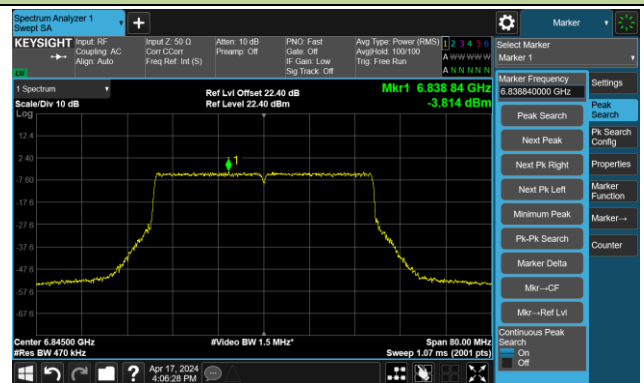

The Reference Level

The Mask Data

Channel 115 (6525MHz)

The Reference Level

The Mask Data

802.11be-EHT40 – Ant 1

Channel 123 (6565MHz)

The Reference Level

The Mask Data

Channel 147 (6685MHz)

The Reference Level

The Mask Data

Channel 179 (6845MHz)

The Reference Level

The Mask Data