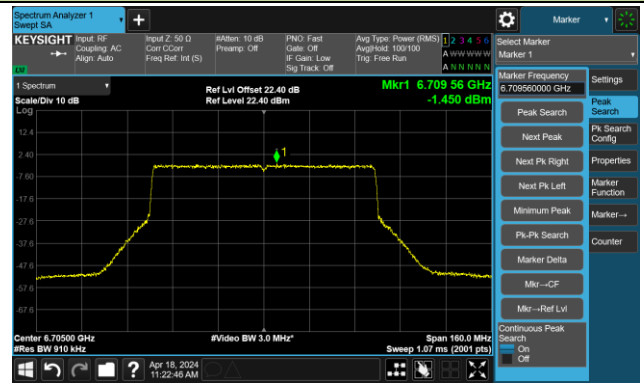

The Reference Level

The Mask Data

802.11ax-HE80 – Ant 1

Channel 103 (6465MHz)

The Reference Level

The Mask Data

Channel 119 (6545MHz)

The Reference Level

The Mask Data

Channel 135 (6625MHz)

The Reference Level

The Mask Data

802.11ax-HE80-Ant 1

Channel 151 (6705MHz)

The Reference Level

The Mask Data

Channel 167 (6785MHz)

The Reference Level

The Mask Data

Channel 183 (6865MHz)

The Reference Level

The Mask Data

802.11ax-HE80- Ant 1

Channel 199 (6945MHz)

The Reference Level

The Mask Data

Channel 215 (7025MHz)

The Reference Level

The Mask Data

802.11ax-HE160 – Ant 1

Channel 15 (6025MHz)

The Reference Level