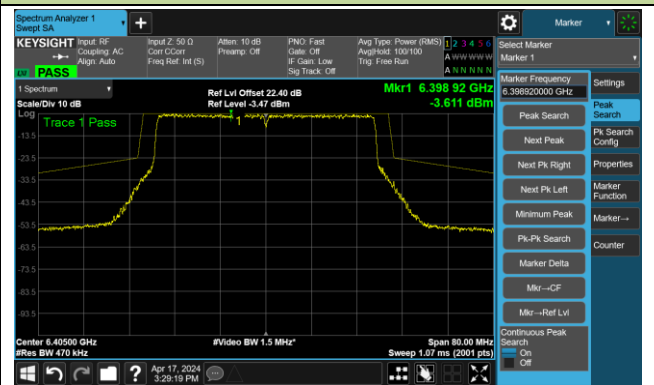

The Reference Level

The Mask Data

Channel 209 (6995MHz)

The Reference Level

The Mask Data

802.11be-EHT20 – Ant 1

Channel 229 (7095MHz)

The Reference Level

The Mask Data

802.11be-EHT40 – Ant 1

Channel 3 (5965MHz)

The Reference Level

The Mask Data

Channel 51 (6205MHz)

The Reference Level

The Mask Data

Channel 91 (6405MHz)

The Reference Level

The Mask Data

802.11be-EHT40 – Ant 1

Channel 99 (6445MHz)

The Reference Level

The Mask Data

Channel 107 (6485MHz)