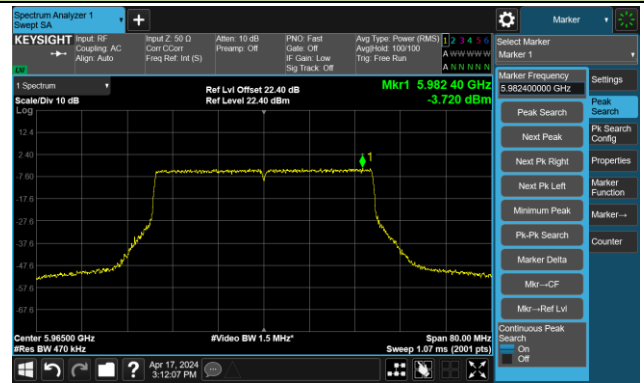

Channel 181 (685MHz)

The Reference Level

The Mask Data

802.11be-EHT20 – Ant 1

Channel 185 (6875MHz)

The Reference Level

The Mask Data

Channel 189 (6895MHz)

The Reference Level

The Mask Data

Channel 209 (6995MHz)

The Reference Level

The Mask Data

802.11be-EHT20 – Ant 1

Channel 229 (7095MHz)

The Reference Level

The Mask Data

802.11be-EHT40 – Ant 1

Channel 3 (5965MHz)

The Reference Level

The Mask Data

Channel 51 (6205MHz)

The Reference Level

The Mask Data