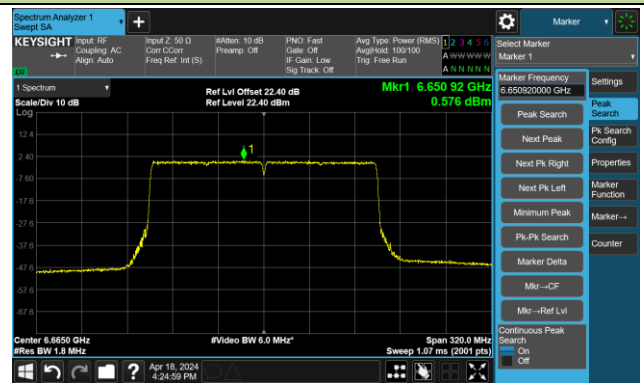

Channel 111 (6505MHz)

The Reference Level

The Mask Data

Channel 143 (6665MHz)

The Reference Level

The Mask Data

Channel 175 (6825MHz)

The Reference Level

The Mask Data

802.11ax-HE160 – Ant 1

Channel 207 (6985MHz)

The Reference Level

The Mask Data

802.11be-EHT20 – Ant 1

Channel 1 (5955MHz)

The Reference Level