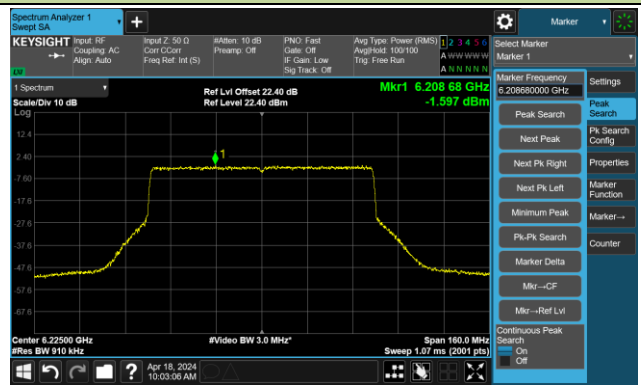

802.11ax-HE80 – Ant 1

Channel 7 (5985MHz)

The Reference Level

The Mask Data

Channel 55 (6225MHz)

The Reference Level

The Mask Data

Channel 87 (6385MHz)

The Reference Level

The Mask Data

802.11ax-HE80 – Ant 1

Channel 103 (6465MHz)

The Reference Level

The Mask Data

Channel 119 (6545MHz)

The Reference Level

The Mask Data

Channel 135 (6625MHz)

The Reference Level

The Mask Data

802.11ax-HE80-Ant 1

Channel 151 (6705MHz)

The Reference Level

The Mask Data