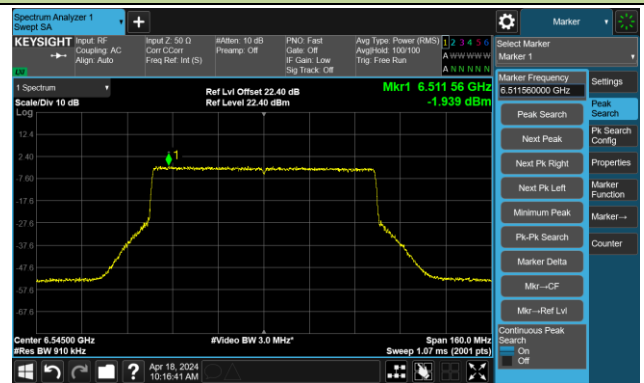

The Reference Level

The Mask Data

802.11ax-HE80 – Ant 1

Channel 103 (6465MHz)

The Reference Level

The Mask Data

Channel 119 (6545MHz)

The Reference Level

The Mask Data

Channel 135 (6625MHz)

The Reference Level

The Mask Data

802.11ax-HE80-Ant 1

Channel 151 (6705MHz)

The Reference Level

The Mask Data

Channel 167 (6785MHz)

The Reference Level

The Mask Data

Channel 183 (6865MHz)

The Reference Level

The Mask Data

802.11ax-HE80- Ant 1

Channel 199 (6945MHz)