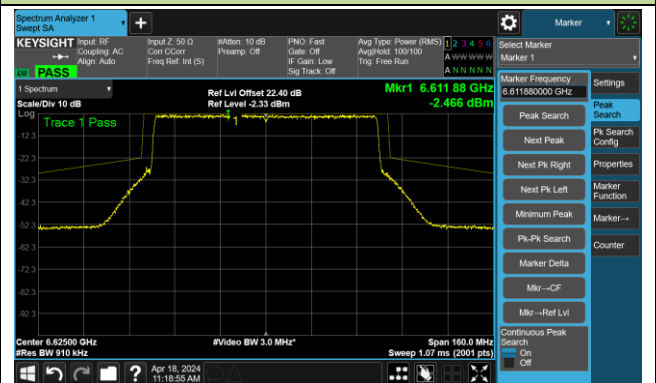

The Reference Level

The Mask Data

802.11ax-HE80 – Ant 1

Channel 103 (6465MHz)

The Reference Level

The Mask Data

Channel 119 (6545MHz)

The Reference Level

The Mask Data

Channel 135 (6625MHz)

The Reference Level

The Mask Data

802.11ax-HE80-Ant 1

Channel 151 (6705MHz)

The Reference Level

The Mask Data

Channel 167 (6785MHz)

The Reference Level

The Mask Data

Channel 183 (6865MHz)

The Reference Level

The Mask Data

802.11ax-HE80- Ant 1

Channel 199 (6945MHz)

The Reference Level

The Mask Data

Channel 215 (7025MHz)

The Reference Level

The Mask Data

802.11ax-HE160 – Ant 1

Channel 15 (6025MHz)

The Reference Level