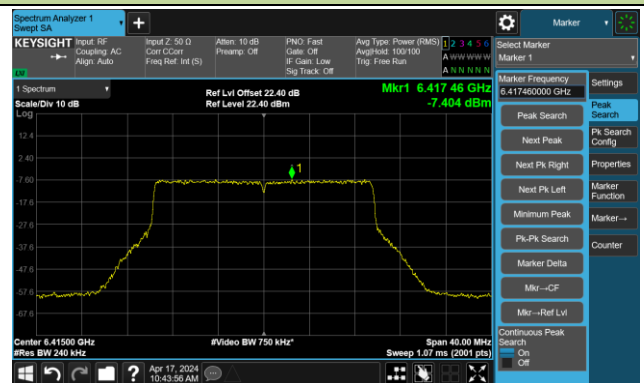

The Mask Data

802.11ax-HE160 – Ant 1

Channel 207 (6985MHz)

The Reference Level

The Mask Data

802.11be-EHT20 – Ant 1

Channel 1 (5955MHz)

The Reference Level

The Mask Data

Channel 49 (6195MHz)

The Reference Level

The Mask Data

Channel 93 (6415MHz)

The Reference Level

The Mask Data

802.11be-EHT20 – Ant 1

Channel 97 (6435MHz)

The Reference Level

The Mask Data

Channel 105 (6475MHz)

The Reference Level

The Mask Data

Channel 113 (6515MHz)

The Reference Level