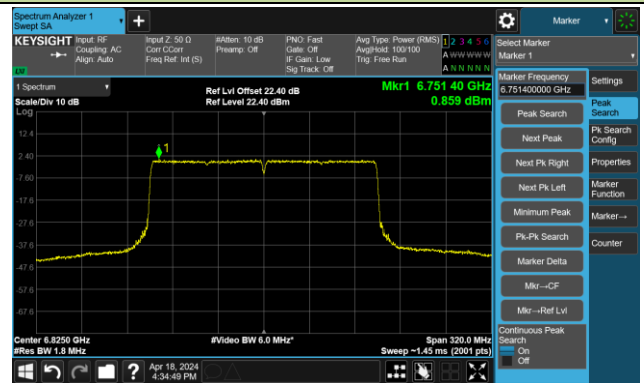

Channel 111 (6505MHz)

The Reference Level

The Mask Data

Channel 143 (6665MHz)

The Reference Level

The Mask Data

Channel 175 (6825MHz)

The Reference Level

The Mask Data

802.11ax-HE160 – Ant 1

Channel 207 (6985MHz)

The Reference Level

The Mask Data

802.11be-EHT20 – Ant 1

Channel 1 (5955MHz)

The Reference Level