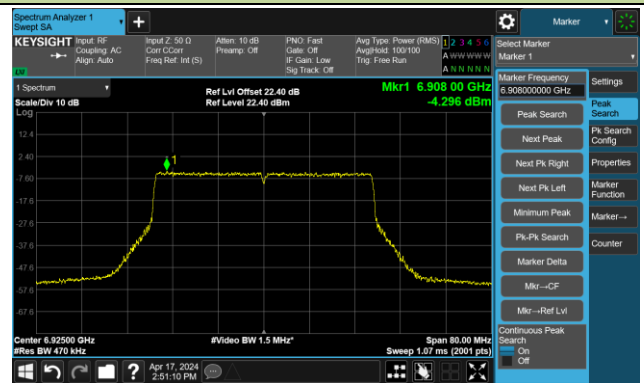

Channel 123 (6565MHz)

The Reference Level

The Mask Data

Channel 147 (685MHz)

The Reference Level

The Mask Data

Channel 179 (6845MHz)

The Reference Level

The Mask Data

802.11ax-HE40 – Ant 1

Channel 187 (6885MHz)

The Reference Level

The Mask Data

Channel 195 (6925MHz)

The Reference Level

The Mask Data

Channel 211 (7005MHz)

The Reference Level

The Mask Data

802.11ax-HE40 – Ant 1

Channel 227 (7085MHz)

The Reference Level

The Mask Data