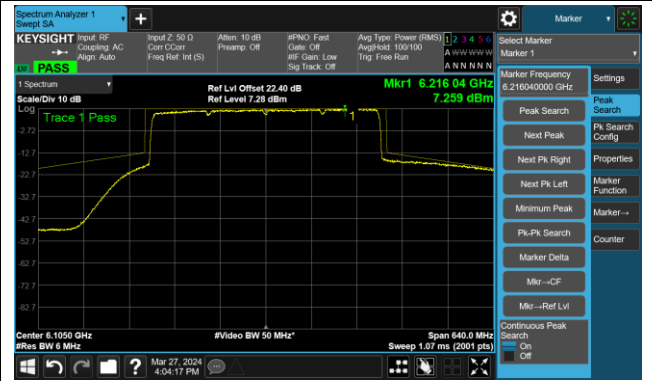

The Reference Level

The Mask Data

802.11be-EHT160 – Ant 0

Channel 111 (6505MHz)

The Reference Level

The Mask Data

Channel 143 (6665MHz)

The Reference Level

The Mask Data

Channel 175 (6825MHz)

The Reference Level

The Mask Data

802.11be-EHT160 – Ant 0

Channel 207 (6985MHz)

The Reference Level

The Mask Data

802.11be-EHT320-1 – Ant 0

Channel 31 (6105MHz)

The Reference Level

The Mask Data

Channel 95 (6425MHz)

The Reference Level

The Mask Data

Channel 159 (6745MHz)

The Reference Level

The Mask Data

802.11be-EHT320-2 – Ant 0

Channel 63 (6265MHz)

The Reference Level

The Mask Data

Channel 127 (6585MHz)

The Reference Level