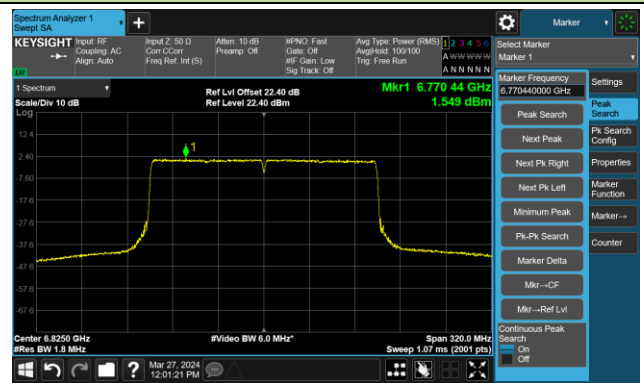

802.11be-EHT160 – Ant 0

Channel 15 (6025MHz)

The Reference Level

The Mask Data

Channel 47 (6185MHz)

The Reference Level

The Mask Data

Channel 79 (6345MHz)

The Reference Level

The Mask Data

802.11be-EHT160 – Ant 0

Channel 111 (6505MHz)

The Reference Level

The Mask Data

Channel 143 (6665MHz)

The Reference Level

The Mask Data

Channel 175 (6825MHz)

The Reference Level

The Mask Data

802.11be-EHT160 – Ant 0

Channel 207 (6985MHz)

The Reference Level

The Mask Data