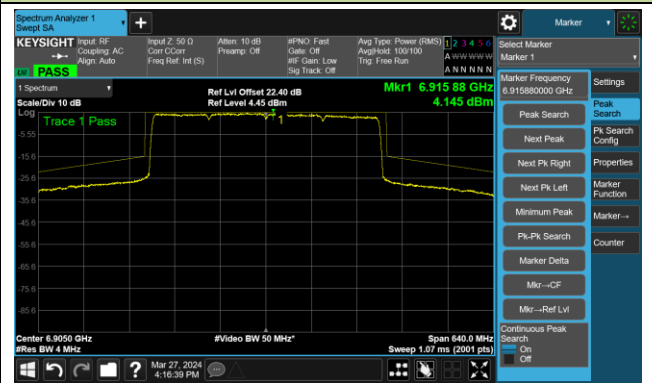

The Reference Level

The Mask Data

802.11be-EHT320-2 – Ant 0

Channel 63 (6265MHz)

The Reference Level

The Mask Data

Channel 127 (6585MHz)

The Reference Level

The Mask Data

Channel 191 (6905MHz)

The Reference Level

The Mask Data

## 802.11ax-HE20 – Ant 1

## Channel 1 (5955MHz)