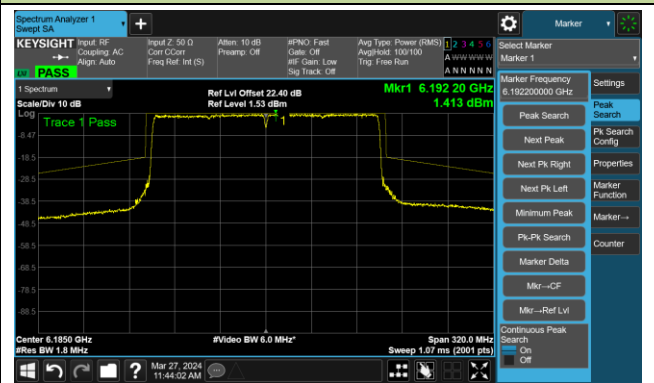

802.11be-EHT160 – Ant 0

Channel 15 (6025MHz)

The Reference Level

The Mask Data

Channel 47 (6185MHz)

The Reference Level

The Mask Data

Channel 79 (6345MHz)

The Reference Level

The Mask Data

802.11be-EHT160 – Ant 0

Channel 111 (6505MHz)

The Reference Level

The Mask Data

Channel 143 (6665MHz)

The Reference Level

The Mask Data

Channel 175 (6825MHz)

The Reference Level

The Mask Data

802.11be-EHT160 – Ant 0

Channel 207 (6985MHz)

The Reference Level

The Mask Data