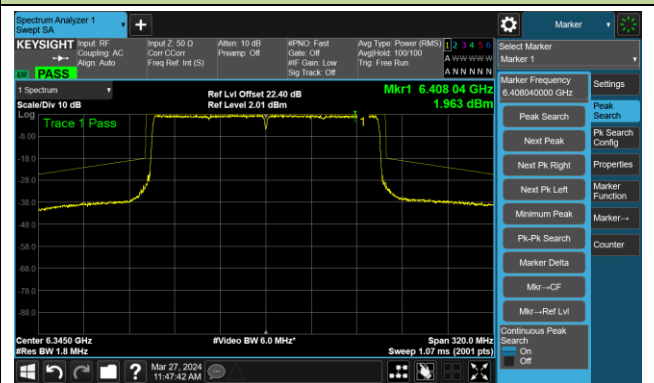

802.11be-EHT160 – Ant 0

Channel 15 (6025MHz)

The Reference Level

The Mask Data

Channel 47 (6185MHz)

The Reference Level

The Mask Data

Channel 79 (6345MHz)

The Reference Level

The Mask Data

802.11be-EHT160 – Ant 0

Channel 111 (6505MHz)

The Reference Level

The Mask Data

Channel 143 (6665MHz)

The Reference Level

The Mask Data

Channel 175 (6825MHz)

The Reference Level

The Mask Data

802.11be-EHT160 – Ant 0

Channel 207 (6985MHz)

The Reference Level

The Mask Data