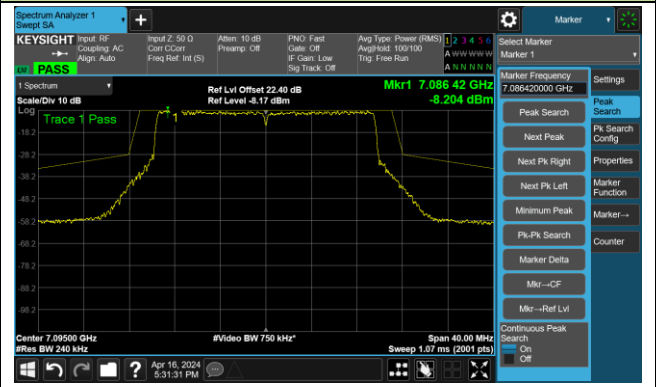

The Reference Level

The Mask Data

Channel 181 (685MHz)

The Reference Level

The Mask Data

802.11ax-HE20 – Ant 1

Channel 185 (6875MHz)

The Reference Level

The Mask Data

Channel 189 (6895MHz)

The Reference Level

The Mask Data

Channel 209 (6995MHz)

The Reference Level

The Mask Data

802.11ax-HE20 – Ant 1

Channel 229 (7095MHz)

The Reference Level

The Mask Data

802.11ax-HE40 – Ant 1

Channel 3 (5965MHz)

The Reference Level

The Mask Data

Channel 51 (6205MHz)