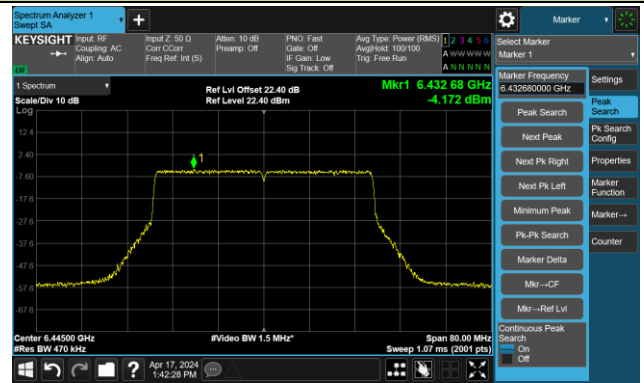

Channel 229 (7095MHz)

The Reference Level

The Mask Data

802.11ax-HE40 – Ant 1

Channel 3 (5965MHz)

The Reference Level

The Mask Data

Channel 51 (6205MHz)

The Reference Level

The Mask Data

Channel 91 (6405MHz)

The Reference Level

The Mask Data

802.11ax-HE40 – Ant 1

Channel 99 (6445MHz)

The Reference Level

The Mask Data

Channel 107 (6485MHz)

The Reference Level

The Mask Data

Channel 115 (6525MHz)

The Reference Level

The Mask Data

802.11ax-HE40 – Ant 1

Channel 123 (6565MHz)

The Reference Level

The Mask Data

Channel 147 (685MHz)

The Reference Level

The Mask Data

Channel 179 (6845MHz)

The Reference Level