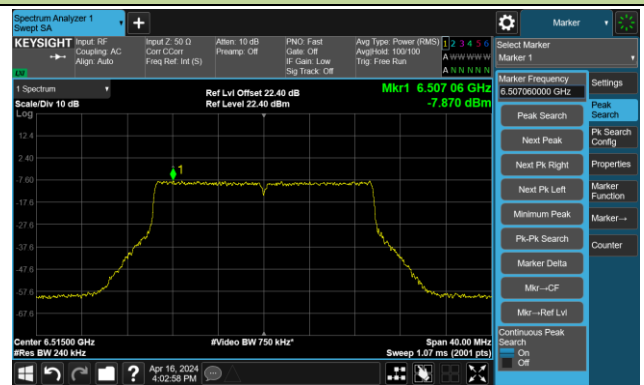

## The Reference Level

## The Mask Data

802.11ax-HE20 – Ant 1

Channel 97 (6435MHz)

The Reference Level

The Mask Data

Channel 105 (6475MHz)

The Reference Level

The Mask Data

Channel 113 (6515MHz)

The Reference Level

The Mask Data

802.11ax-HE20 – Ant 1

Channel 117 (6535MHz)

The Reference Level

The Mask Data

Channel 149 (695MHz)

The Reference Level

The Mask Data

Channel 181 (685MHz)

The Reference Level

The Mask Data

802.11ax-HE20 – Ant 1

Channel 185 (6875MHz)

The Reference Level