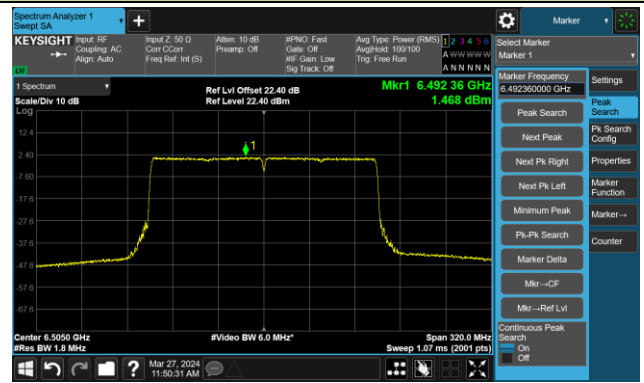

802.11be-EHT160 – Ant 0

Channel 15 (6025MHz)

The Reference Level

The Mask Data

Channel 47 (6185MHz)

The Reference Level

The Mask Data

Channel 79 (6345MHz)

The Reference Level

The Mask Data

802.11be-EHT160 – Ant 0

Channel 111 (6505MHz)

The Reference Level

The Mask Data

Channel 143 (6665MHz)

The Reference Level

The Mask Data

Channel 175 (6825MHz)

The Reference Level

The Mask Data

802.11be-EHT160 – Ant 0

Channel 207 (6985MHz)

The Reference Level

The Mask Data