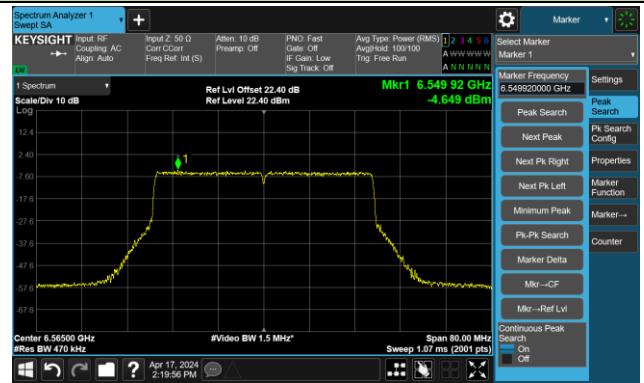

The Reference Level

The Mask Data

Channel 91 (6405MHz)

The Reference Level

The Mask Data

802.11ax-HE40 – Ant 1

Channel 99 (6445MHz)

The Reference Level

The Mask Data

Channel 107 (6485MHz)

The Reference Level

The Mask Data

Channel 115 (6525MHz)

The Reference Level

The Mask Data

802.11ax-HE40 – Ant 1

Channel 123 (6565MHz)

The Reference Level

The Mask Data

Channel 147 (685MHz)

The Reference Level

The Mask Data

Channel 179 (6845MHz)

The Reference Level