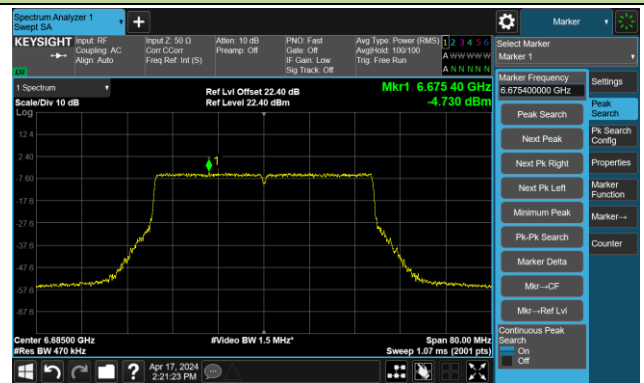

The Mask Data

Channel 107 (6485MHz)

The Reference Level

The Mask Data

Channel 115 (6525MHz)

The Reference Level

The Mask Data

802.11ax-HE40 – Ant 1

Channel 123 (6565MHz)

The Reference Level

The Mask Data

Channel 147 (685MHz)

The Reference Level

The Mask Data

Channel 179 (6845MHz)

The Reference Level

The Mask Data

802.11ax-HE40 – Ant 1

Channel 187 (6885MHz)

The Reference Level

The Mask Data

Channel 195 (6925MHz)

The Reference Level

The Mask Data

Channel 211 (7005MHz)

The Reference Level

The Mask Data

802.11ax-HE40 – Ant 1

Channel 227 (7085MHz)

The Reference Level

The Mask Data