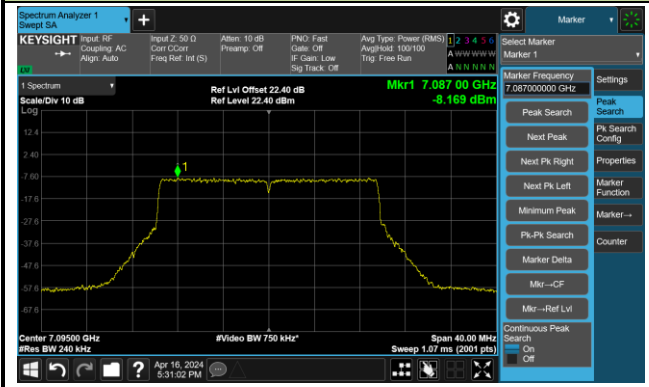

The Reference Level

The Mask Data

Channel 181 (685MHz)

The Reference Level

The Mask Data

802.11ax-HE20 – Ant 1

Channel 185 (6875MHz)

The Reference Level

The Mask Data

Channel 189 (6895MHz)

The Reference Level

The Mask Data

Channel 209 (6995MHz)

The Reference Level

The Mask Data

802.11ax-HE20 – Ant 1

Channel 229 (7095MHz)

The Reference Level

The Mask Data

802.11ax-HE40 – Ant 1

Channel 3 (5965MHz)

The Reference Level

The Mask Data

Channel 51 (6205MHz)