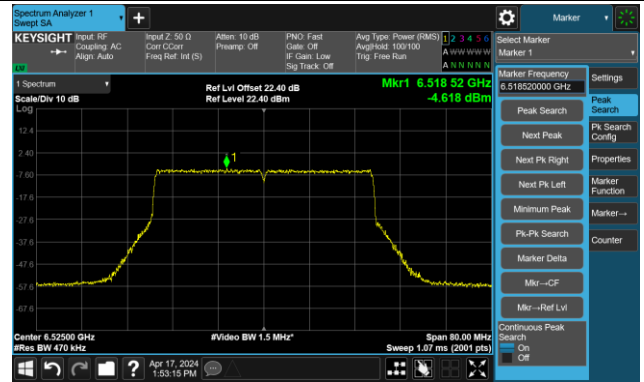

The Reference Level

The Mask Data

Channel 91 (6405MHz)

The Reference Level

The Mask Data

802.11ax-HE40 – Ant 1

Channel 99 (6445MHz)

The Reference Level

The Mask Data

Channel 107 (6485MHz)

The Reference Level

The Mask Data

Channel 115 (6525MHz)

The Reference Level

The Mask Data

802.11ax-HE40 – Ant 1

Channel 123 (6565MHz)

The Reference Level

The Mask Data

Channel 147 (685MHz)

The Reference Level

The Mask Data

Channel 179 (6845MHz)

The Reference Level