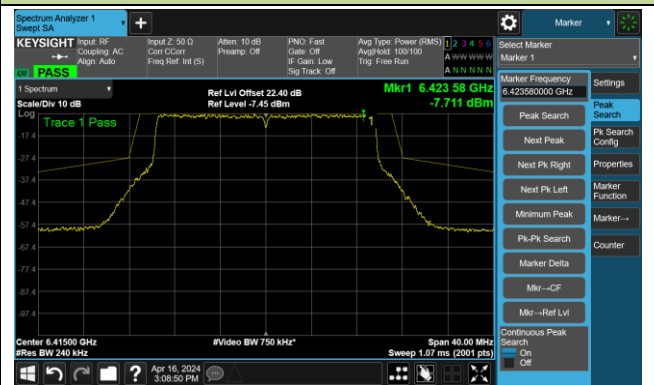

The Mask Data