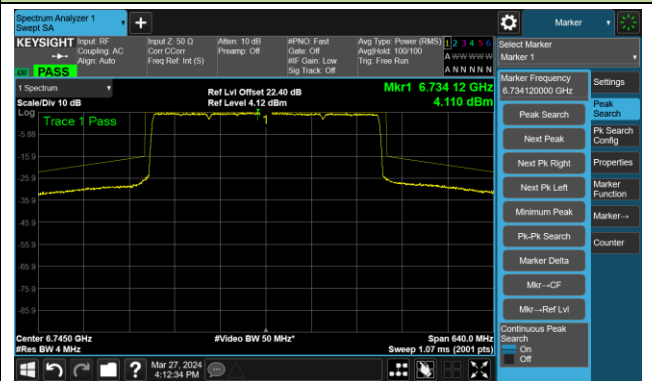

The Mask Data

Channel 175 (6825MHz)

The Reference Level

The Mask Data

802.11be-EHT160 – Ant 0

Channel 207 (6985MHz)

The Reference Level

The Mask Data

802.11be-EHT320-1 – Ant 0

Channel 31 (6105MHz)

The Reference Level

The Mask Data

Channel 95 (6425MHz)

The Reference Level

The Mask Data

Channel 159 (6745MHz)

The Reference Level

The Mask Data

802.11be-EHT320-2 – Ant 0

Channel 63 (6265MHz)

The Reference Level

The Mask Data

Channel 127 (6585MHz)

The Reference Level

The Mask Data

Channel 191 (6905MHz)

The Reference Level

The Mask Data