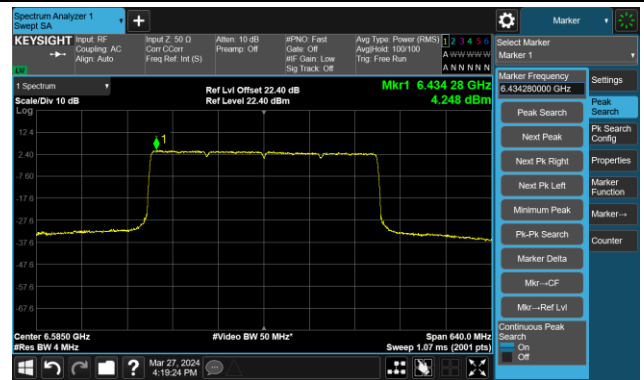

The Reference Level

The Mask Data

802.11be-EHT320-2 – Ant 0

Channel 63 (6265MHz)

The Reference Level

The Mask Data

Channel 127 (6585MHz)

The Reference Level

The Mask Data

Channel 191 (6905MHz)

The Reference Level

The Mask Data