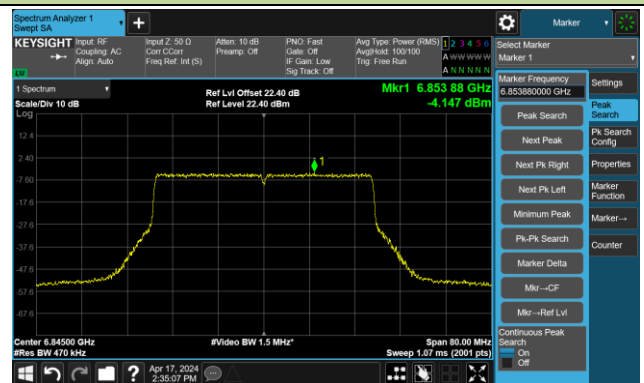

The Mask Data

Channel 107 (6485MHz)

The Reference Level

The Mask Data

Channel 115 (6525MHz)

The Reference Level

The Mask Data

802.11ax-HE40 – Ant 1

Channel 123 (6565MHz)

The Reference Level

The Mask Data

Channel 147 (685MHz)

The Reference Level

The Mask Data

Channel 179 (6845MHz)

The Reference Level

The Mask Data

802.11ax-HE40 – Ant 1

Channel 187 (6885MHz)

The Reference Level

The Mask Data

Channel 195 (6925MHz)

The Reference Level

The Mask Data

Channel 211 (7005MHz)

The Reference Level

The Mask Data

802.11ax-HE40 – Ant 1

Channel 227 (7085MHz)

The Reference Level

The Mask Data