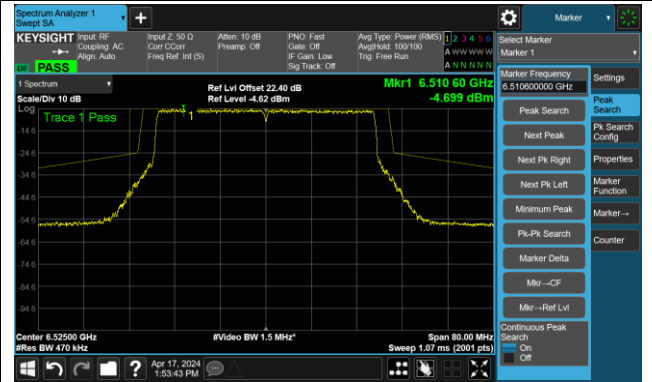

The Reference Level

The Mask Data

Channel 91 (6405MHz)

The Reference Level

The Mask Data

802.11ax-HE40 – Ant 1

Channel 99 (6445MHz)

The Reference Level

The Mask Data

Channel 107 (6485MHz)

The Reference Level

The Mask Data

Channel 115 (6525MHz)

The Reference Level

The Mask Data

802.11ax-HE40 – Ant 1

Channel 123 (6565MHz)

The Reference Level

The Mask Data

Channel 147 (685MHz)

The Reference Level

The Mask Data

Channel 179 (6845MHz)

The Reference Level