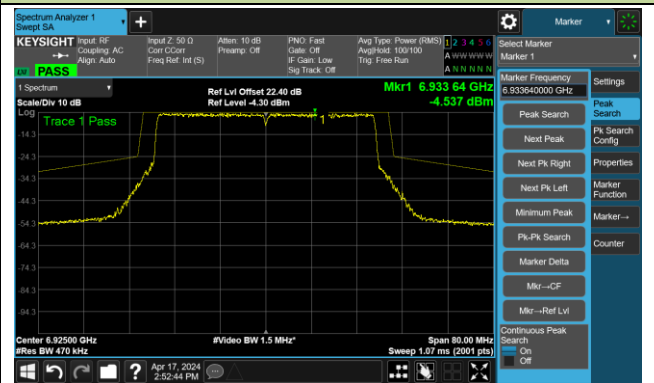

Channel 123 (6565MHz)

The Reference Level

The Mask Data

Channel 147 (685MHz)

The Reference Level

The Mask Data

Channel 179 (6845MHz)

The Reference Level

The Mask Data

802.11ax-HE40 – Ant 1

Channel 187 (6885MHz)

The Reference Level

The Mask Data

Channel 195 (6925MHz)

The Reference Level

The Mask Data

Channel 211 (7005MHz)

The Reference Level

The Mask Data

802.11ax-HE40 – Ant 1

Channel 227 (7085MHz)

The Reference Level

The Mask Data