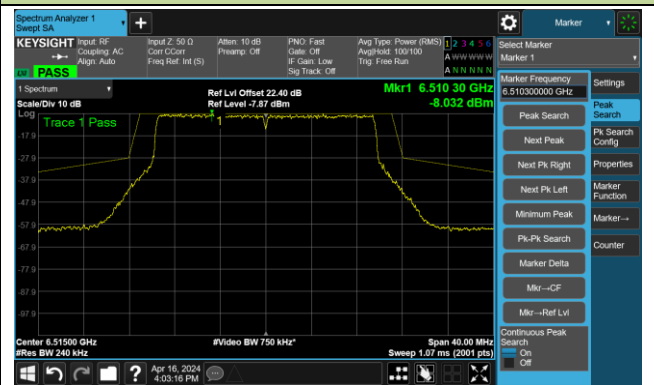

## The Reference Level

## The Mask Data

802.11ax-HE20 – Ant 1

Channel 97 (6435MHz)

The Reference Level

The Mask Data

Channel 105 (6475MHz)

The Reference Level

The Mask Data

Channel 113 (6515MHz)

The Reference Level

The Mask Data

802.11ax-HE20 – Ant 1

Channel 117 (6535MHz)

The Reference Level

The Mask Data

Channel 149 (695MHz)

The Reference Level

The Mask Data

Channel 181 (685MHz)

The Reference Level

The Mask Data

802.11ax-HE20 – Ant 1

Channel 185 (6875MHz)

The Reference Level