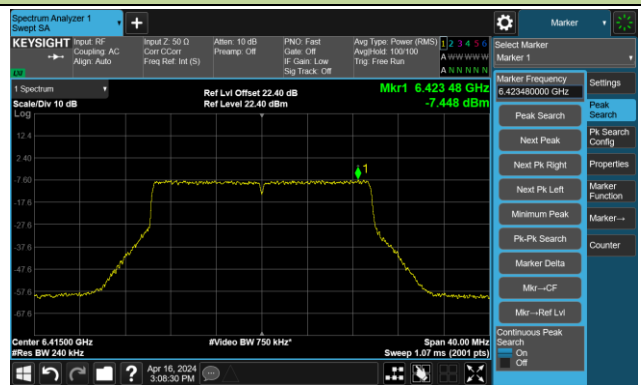

Channel 93 (6415MHz)

The Reference Level