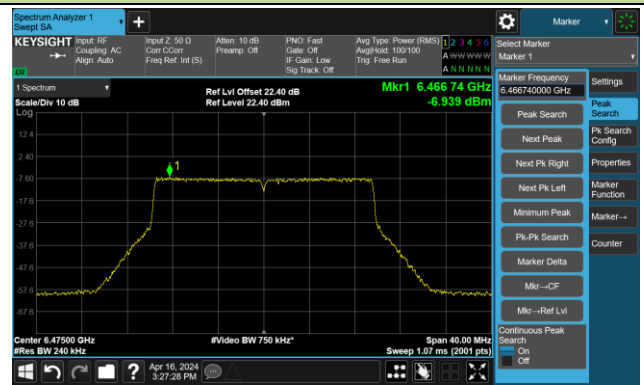

## The Reference Level

## The Mask Data

802.11ax-HE20 – Ant 1

Channel 97 (6435MHz)

The Reference Level

The Mask Data

Channel 105 (6475MHz)

The Reference Level

The Mask Data

Channel 113 (6515MHz)

The Reference Level

The Mask Data

802.11ax-HE20 – Ant 1

Channel 117 (6535MHz)

The Reference Level

The Mask Data

Channel 149 (695MHz)