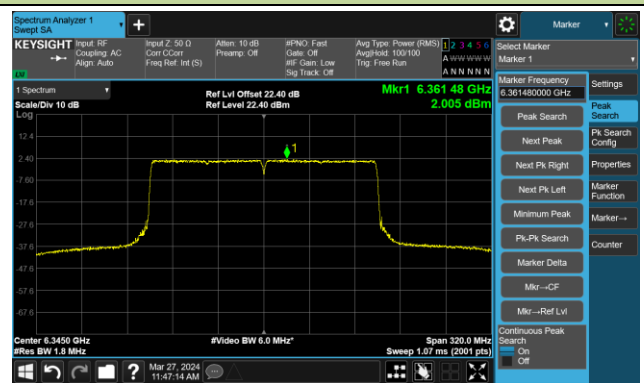

802.11be-EHT160 – Ant 0

Channel 15 (6025MHz)

The Reference Level

The Mask Data

Channel 47 (6185MHz)

The Reference Level

The Mask Data

Channel 79 (6345MHz)

The Reference Level

The Mask Data

802.11be-EHT160 – Ant 0

Channel 111 (6505MHz)

The Reference Level

The Mask Data

Channel 143 (6665MHz)

The Reference Level