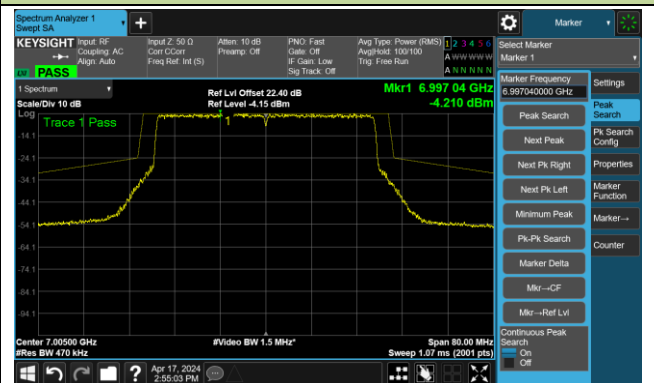

Channel 123 (6565MHz)

The Reference Level

The Mask Data

Channel 147 (685MHz)

The Reference Level

The Mask Data

Channel 179 (6845MHz)

The Reference Level

The Mask Data

802.11ax-HE40 – Ant 1

Channel 187 (6885MHz)

The Reference Level

The Mask Data

Channel 195 (6925MHz)

The Reference Level

The Mask Data

Channel 211 (7005MHz)

The Reference Level

The Mask Data

802.11ax-HE40 – Ant 1

Channel 227 (7085MHz)

The Reference Level

The Mask Data