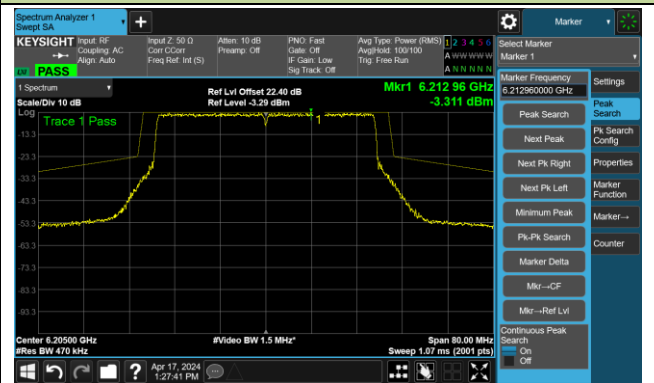

The Mask Data

Channel 189 (6895MHz)

The Reference Level

The Mask Data

Channel 209 (6995MHz)

The Reference Level

The Mask Data

802.11ax-HE20 – Ant 1

Channel 229 (7095MHz)

The Reference Level

The Mask Data

802.11ax-HE40 – Ant 1

Channel 3 (5965MHz)

The Reference Level

The Mask Data

Channel 51 (6205MHz)

The Reference Level

The Mask Data

Channel 91 (6405MHz)

The Reference Level

The Mask Data

802.11ax-HE40 – Ant 1

Channel 99 (6445MHz)

The Reference Level