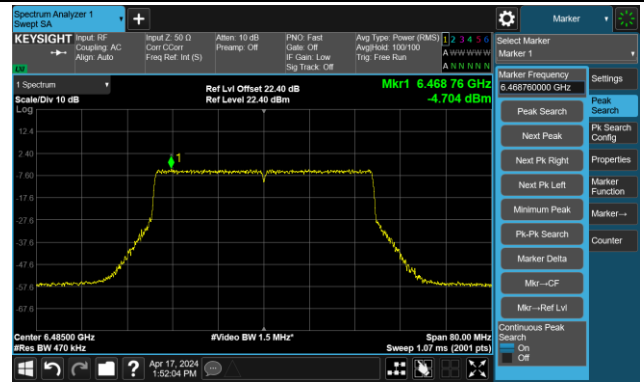

Channel 229 (7095MHz)

The Reference Level

The Mask Data

802.11ax-HE40 – Ant 1

Channel 3 (5965MHz)

The Reference Level

The Mask Data

Channel 51 (6205MHz)

The Reference Level

The Mask Data

Channel 91 (6405MHz)

The Reference Level

The Mask Data

802.11ax-HE40 – Ant 1

Channel 99 (6445MHz)

The Reference Level

The Mask Data

Channel 107 (6485MHz)

The Reference Level

The Mask Data

Channel 115 (6525MHz)

The Reference Level

The Mask Data

802.11ax-HE40 – Ant 1

Channel 123 (6565MHz)

The Reference Level

The Mask Data

Channel 147 (685MHz)

The Reference Level

The Mask Data

Channel 179 (6845MHz)

The Reference Level