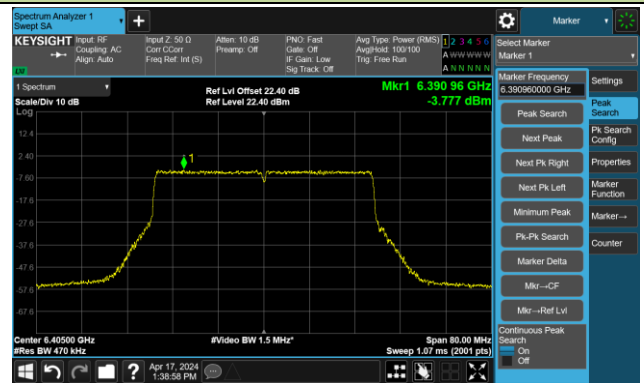

Channel 229 (7095MHz)

The Reference Level

The Mask Data

802.11ax-HE40 – Ant 1

Channel 3 (5965MHz)

The Reference Level

The Mask Data

Channel 51 (6205MHz)

The Reference Level

The Mask Data

Channel 91 (6405MHz)

The Reference Level

The Mask Data

802.11ax-HE40 – Ant 1

Channel 99 (6445MHz)

The Reference Level

The Mask Data

Channel 107 (6485MHz)

The Reference Level

The Mask Data

Channel 115 (6525MHz)

The Reference Level

The Mask Data

802.11ax-HE40 – Ant 1

Channel 123 (6565MHz)

The Reference Level

The Mask Data

Channel 147 (685MHz)

The Reference Level

The Mask Data

Channel 179 (6845MHz)

The Reference Level