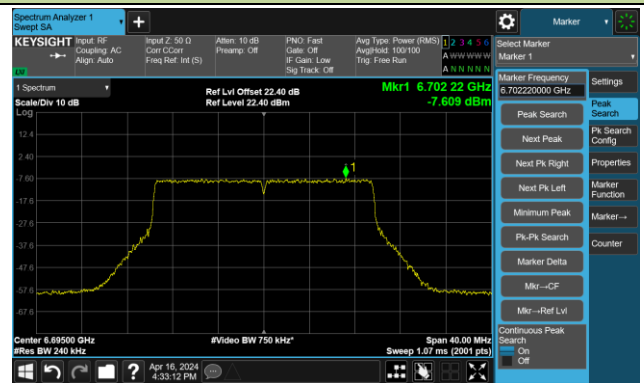

## The Mask Data

802.11ax-HE20 – Ant 1

Channel 97 (6435MHz)

The Reference Level

The Mask Data

Channel 105 (6475MHz)

The Reference Level

The Mask Data

Channel 113 (6515MHz)

The Reference Level

The Mask Data

802.11ax-HE20 – Ant 1

Channel 117 (6535MHz)

The Reference Level

The Mask Data

Channel 149 (695MHz)

The Reference Level

The Mask Data

Channel 181 (685MHz)

The Reference Level

The Mask Data

802.11ax-HE20 – Ant 1

Channel 185 (6875MHz)

The Reference Level