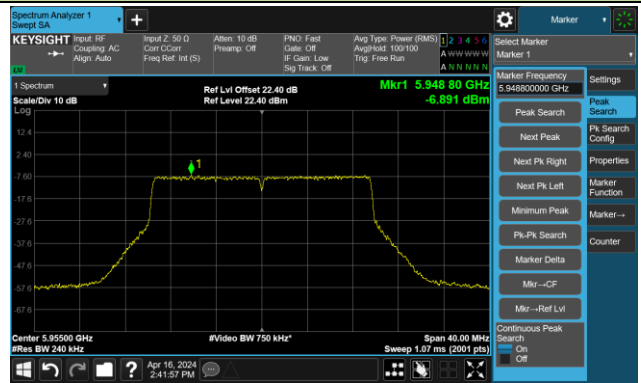

The Reference Level

The Mask Data

802.11be-EHT320-2 – Ant 0

Channel 63 (6265MHz)

The Reference Level

The Mask Data

Channel 127 (6585MHz)

The Reference Level

The Mask Data

Channel 191 (6905MHz)

The Reference Level

The Mask Data

## 802.11ax-HE20 – Ant 1

## The Reference Level