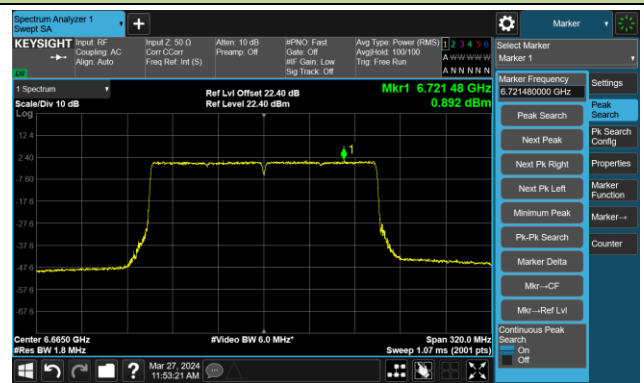

802.11be-EHT160 – Ant 0

Channel 15 (6025MHz)

The Reference Level

The Mask Data

Channel 47 (6185MHz)

The Reference Level

The Mask Data

Channel 79 (6345MHz)

The Reference Level

The Mask Data

802.11be-EHT160 – Ant 0

Channel 111 (6505MHz)

The Reference Level

The Mask Data

Channel 143 (6665MHz)

The Reference Level

The Mask Data

Channel 175 (6825MHz)

The Reference Level

The Mask Data

802.11be-EHT160 – Ant 0

Channel 207 (6985MHz)

The Reference Level

The Mask Data