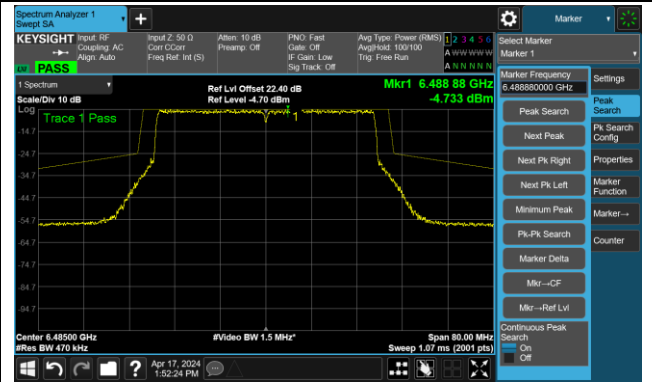

The Reference Level

The Mask Data

Channel 91 (6405MHz)

The Reference Level

The Mask Data

802.11ax-HE40 – Ant 1

Channel 99 (6445MHz)

The Reference Level

The Mask Data

Channel 107 (6485MHz)

The Reference Level

The Mask Data

Channel 115 (6525MHz)

The Reference Level

The Mask Data

802.11ax-HE40 – Ant 1

Channel 123 (6565MHz)

The Reference Level

The Mask Data

Channel 147 (685MHz)

The Reference Level

The Mask Data

Channel 179 (6845MHz)

The Reference Level