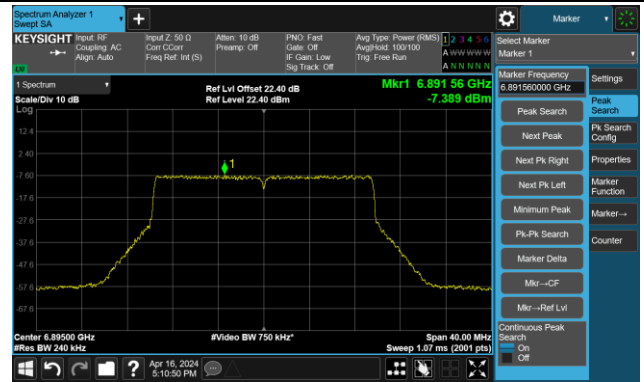

Channel 113 (6515MHz)

The Reference Level

The Mask Data

802.11ax-HE20 – Ant 1

Channel 117 (6535MHz)

The Reference Level

The Mask Data

Channel 149 (695MHz)

The Reference Level

The Mask Data

Channel 181 (685MHz)

The Reference Level

The Mask Data

802.11ax-HE20 – Ant 1

Channel 185 (6875MHz)

The Reference Level

The Mask Data

Channel 189 (6895MHz)

The Reference Level

The Mask Data

Channel 209 (6995MHz)

The Reference Level

The Mask Data

802.11ax-HE20 – Ant 1