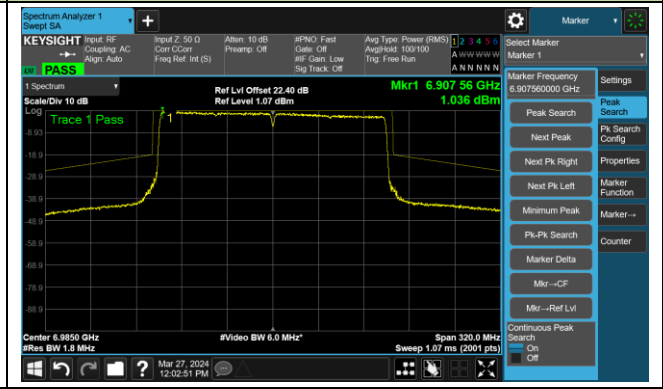

The Reference Level

The Mask Data

802.11be-EHT160 – Ant 0

Channel 111 (6505MHz)

The Reference Level

The Mask Data

Channel 143 (6665MHz)

The Reference Level

The Mask Data

Channel 175 (6825MHz)

The Reference Level

The Mask Data

802.11be-EHT160 – Ant 0

Channel 207 (6985MHz)

The Reference Level

The Mask Data

802.11be-EHT320-1 – Ant 0

Channel 31 (6105MHz)

The Reference Level

The Mask Data

Channel 95 (6425MHz)

The Reference Level

The Mask Data

Channel 159 (6745MHz)