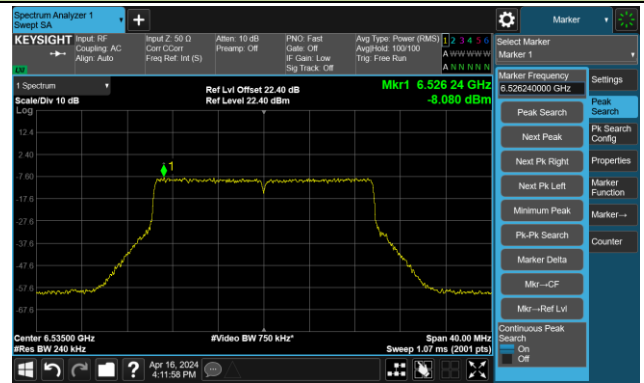

## The Mask Data

802.11ax-HE20 – Ant 1

Channel 97 (6435MHz)

The Reference Level

The Mask Data

Channel 105 (6475MHz)

The Reference Level

The Mask Data

Channel 113 (6515MHz)

The Reference Level

The Mask Data

802.11ax-HE20 – Ant 1

Channel 117 (6535MHz)

The Reference Level

The Mask Data

Channel 149 (695MHz)

The Reference Level

The Mask Data

Channel 181 (685MHz)

The Reference Level

The Mask Data

802.11ax-HE20 – Ant 1

Channel 185 (6875MHz)

The Reference Level