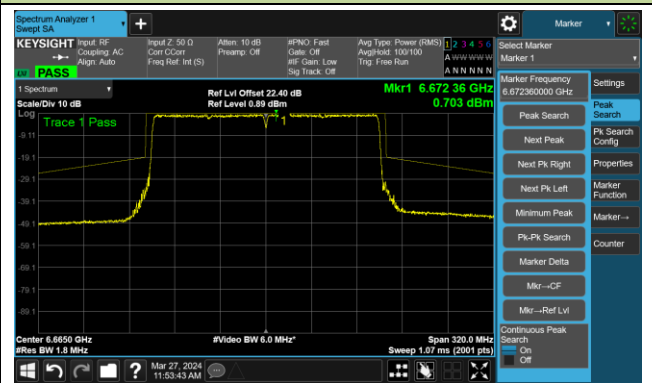

802.11be-EHT160 – Ant 0

Channel 15 (6025MHz)

The Reference Level

The Mask Data

Channel 47 (6185MHz)

The Reference Level

The Mask Data

Channel 79 (6345MHz)

The Reference Level

The Mask Data

802.11be-EHT160 – Ant 0

Channel 111 (6505MHz)

The Reference Level

The Mask Data

Channel 143 (6665MHz)

The Reference Level

The Mask Data

Channel 175 (6825MHz)

The Reference Level

The Mask Data

802.11be-EHT160 – Ant 0

Channel 207 (6985MHz)

The Reference Level

The Mask Data

802.11be-EHT320-1 – Ant 0

Channel 31 (6105MHz)

The Reference Level

The Mask Data

Channel 95 (6425MHz)

The Reference Level

The Mask Data

Channel 159 (6745MHz)