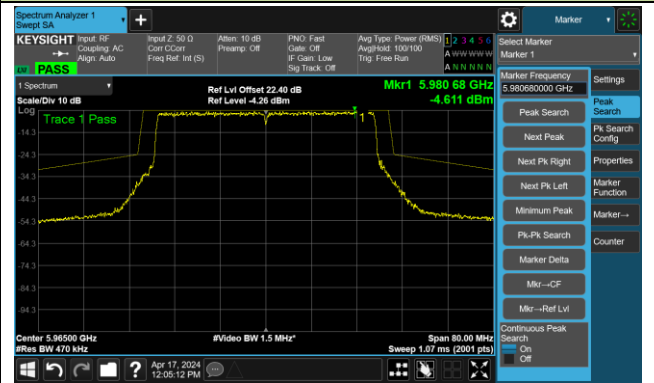

The Mask Data

Channel 189 (6895MHz)

The Reference Level

The Mask Data

Channel 209 (6995MHz)

The Reference Level

The Mask Data

802.11ax-HE20 – Ant 1

Channel 229 (7095MHz)

The Reference Level

The Mask Data

802.11ax-HE40 – Ant 1

Channel 3 (5965MHz)

The Reference Level

The Mask Data

Channel 51 (6205MHz)

The Reference Level

The Mask Data

Channel 91 (6405MHz)

The Reference Level

The Mask Data

802.11ax-HE40 – Ant 1

Channel 99 (6445MHz)

The Reference Level