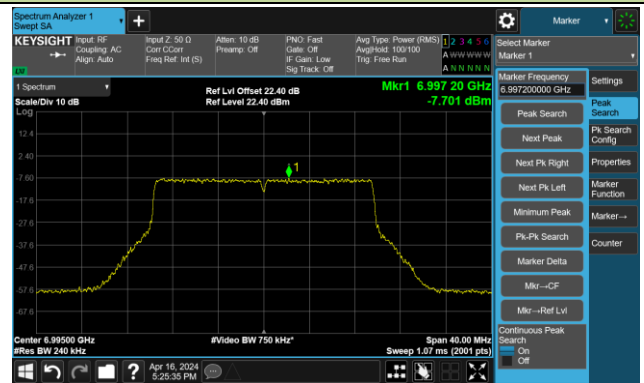

The Reference Level

The Mask Data

Channel 181 (685MHz)

The Reference Level

The Mask Data

802.11ax-HE20 – Ant 1

Channel 185 (6875MHz)

The Reference Level

The Mask Data

Channel 189 (6895MHz)

The Reference Level

The Mask Data

Channel 209 (6995MHz)

The Reference Level

The Mask Data

802.11ax-HE20 – Ant 1

Channel 229 (7095MHz)

The Reference Level

The Mask Data

802.11ax-HE40 – Ant 1

Channel 3 (5965MHz)

The Reference Level

The Mask Data

Channel 51 (6205MHz)