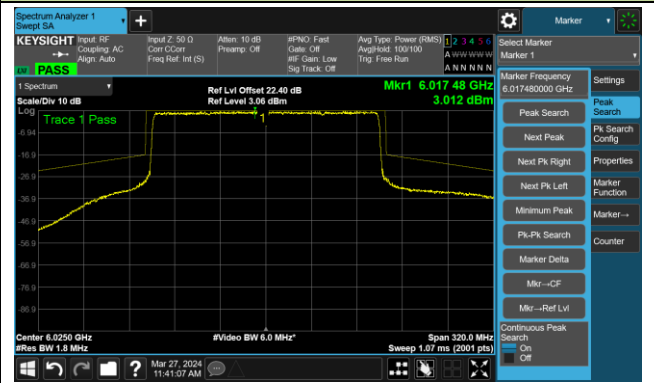

802.11be-EHT160 – Ant 0

Channel 15 (6025MHz)

The Reference Level

The Mask Data

Channel 47 (6185MHz)

The Reference Level

The Mask Data

Channel 79 (6345MHz)

The Reference Level

The Mask Data

802.11be-EHT160 – Ant 0

Channel 111 (6505MHz)

The Reference Level

The Mask Data

Channel 143 (6665MHz)

The Reference Level

The Mask Data

Channel 175 (6825MHz)

The Reference Level

The Mask Data

802.11be-EHT160 – Ant 0

Channel 207 (6985MHz)

The Reference Level

The Mask Data