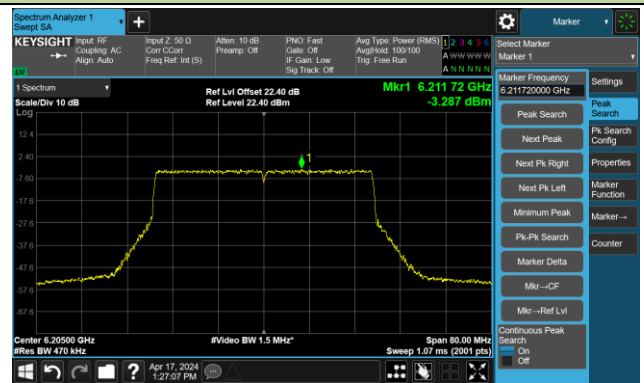

The Mask Data

Channel 189 (6895MHz)

The Reference Level

The Mask Data

Channel 209 (6995MHz)

The Reference Level

The Mask Data

802.11ax-HE20 – Ant 1

Channel 229 (7095MHz)

The Reference Level

The Mask Data

802.11ax-HE40 – Ant 1

Channel 3 (5965MHz)

The Reference Level

The Mask Data

Channel 51 (6205MHz)

The Reference Level

The Mask Data

Channel 91 (6405MHz)

The Reference Level

The Mask Data

802.11ax-HE40 – Ant 1

Channel 99 (6445MHz)

The Reference Level