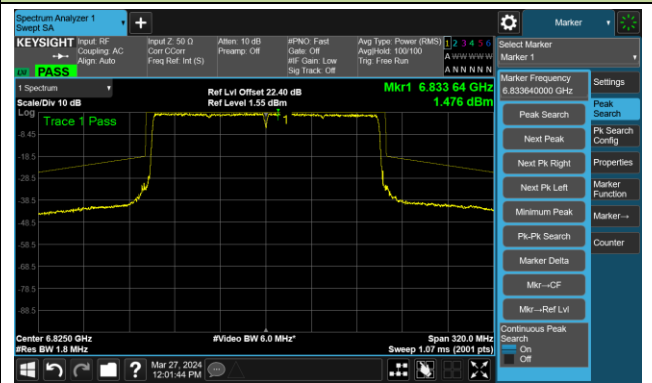

The Reference Level

The Mask Data

802.11be-EHT160 – Ant 0

Channel 111 (6505MHz)

The Reference Level

The Mask Data

Channel 143 (6665MHz)

The Reference Level

The Mask Data

Channel 175 (6825MHz)

The Reference Level

The Mask Data

802.11be-EHT160 – Ant 0

Channel 207 (6985MHz)

The Reference Level

The Mask Data

802.11be-EHT320-1 – Ant 0

Channel 31 (6105MHz)

The Reference Level

The Mask Data

Channel 95 (6425MHz)

The Reference Level

The Mask Data

Channel 159 (6745MHz)

The Reference Level

The Mask Data

802.11be-EHT320-2 – Ant 0

Channel 63 (6265MHz)

The Reference Level

The Mask Data

Channel 127 (6585MHz)

The Reference Level