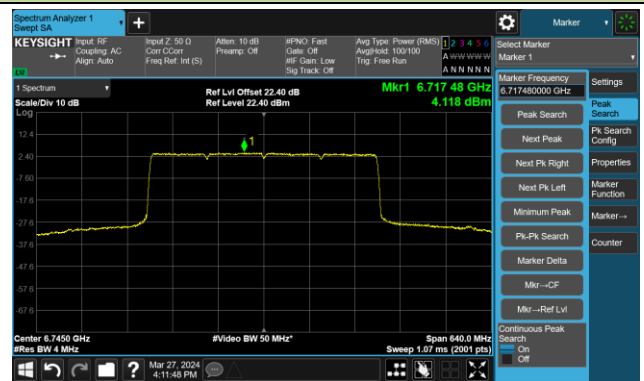

802.11be-EHT320-1 – Ant 0

Channel 31 (6105MHz)

The Reference Level

The Mask Data

Channel 95 (6425MHz)

The Reference Level

The Mask Data

Channel 159 (6745MHz)

The Reference Level

The Mask Data

802.11be-EHT320-2 – Ant 0

Channel 63 (6265MHz)

The Reference Level

The Mask Data

Channel 127 (6585MHz)

The Reference Level

The Mask Data

Channel 191 (6905MHz)

The Reference Level

The Mask Data