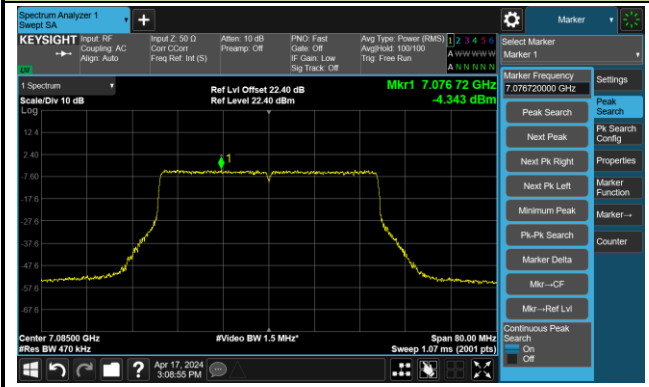

The Mask Data

802.11ax-HE40 – Ant 1

Channel 187 (6885MHz)

The Reference Level

The Mask Data

Channel 195 (6925MHz)

The Reference Level

The Mask Data

Channel 211 (7005MHz)

The Reference Level

The Mask Data

802.11ax-HE40 – Ant 1

Channel 227 (7085MHz)

The Reference Level

The Mask Data