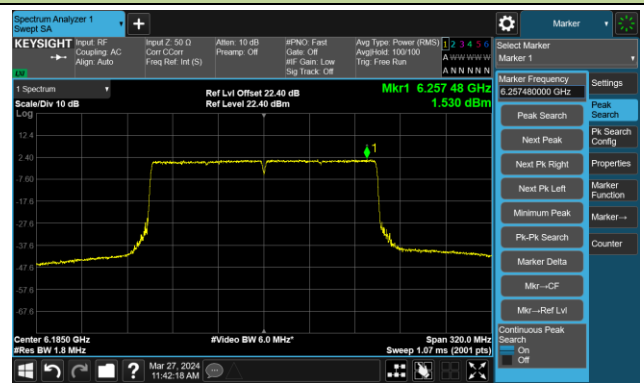

802.11be-EHT160 – Ant 0

Channel 15 (6025MHz)

The Reference Level

The Mask Data

Channel 47 (6185MHz)

The Reference Level

The Mask Data

Channel 79 (6345MHz)

The Reference Level

The Mask Data

802.11be-EHT160 – Ant 0

Channel 111 (6505MHz)

The Reference Level

The Mask Data

Channel 143 (6665MHz)

The Reference Level

The Mask Data

Channel 175 (6825MHz)

The Reference Level

The Mask Data

802.11be-EHT160 – Ant 0

Channel 207 (6985MHz)

The Reference Level

The Mask Data