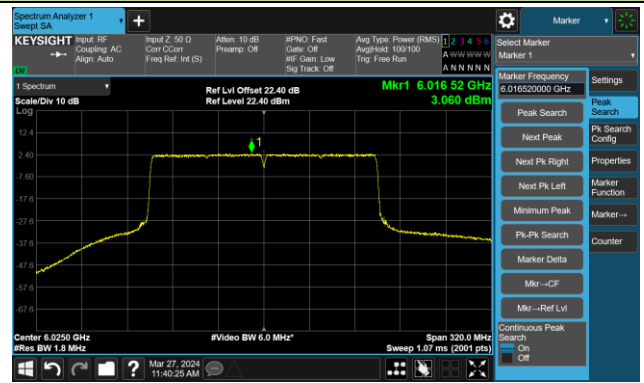

802.11be-EHT160 – Ant 0

Channel 15 (6025MHz)

The Reference Level

The Mask Data

Channel 47 (6185MHz)

The Reference Level

The Mask Data

Channel 79 (6345MHz)

The Reference Level

The Mask Data

802.11be-EHT160 – Ant 0

Channel 111 (6505MHz)

The Reference Level

The Mask Data

Channel 143 (6665MHz)

The Reference Level