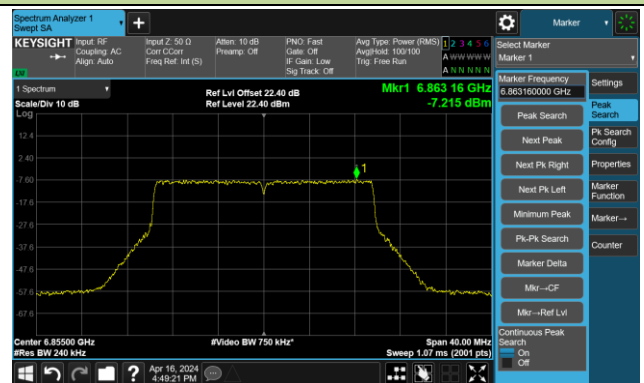

Channel 113 (6515MHz)

The Reference Level

The Mask Data

802.11ax-HE20 – Ant 1

Channel 117 (6535MHz)

The Reference Level

The Mask Data

Channel 149 (695MHz)

The Reference Level

The Mask Data

Channel 181 (685MHz)

The Reference Level

The Mask Data

802.11ax-HE20 – Ant 1

Channel 185 (6875MHz)

The Reference Level

The Mask Data

Channel 189 (6895MHz)

The Reference Level

The Mask Data

Channel 209 (6995MHz)

The Reference Level

The Mask Data

802.11ax-HE20 – Ant 1