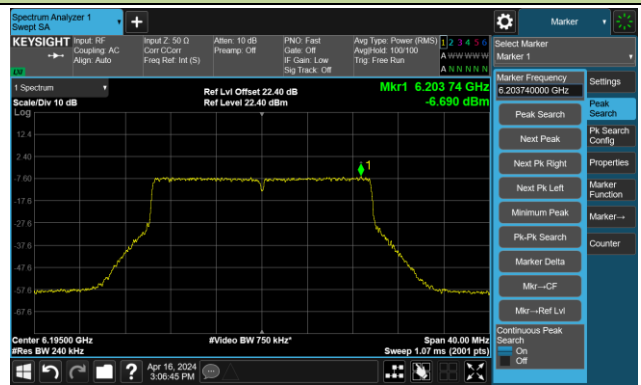

Channel 49 (6195MHz)

The Reference Level