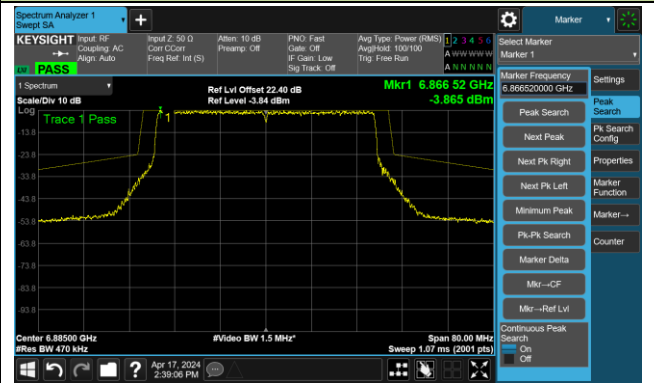

Channel 123 (6565MHz)

The Reference Level

The Mask Data

Channel 147 (685MHz)

The Reference Level

The Mask Data

Channel 179 (6845MHz)

The Reference Level

The Mask Data

802.11ax-HE40 – Ant 1

Channel 187 (6885MHz)

The Reference Level

The Mask Data

Channel 195 (6925MHz)

The Reference Level

The Mask Data

Channel 211 (7005MHz)

The Reference Level

The Mask Data

802.11ax-HE40 – Ant 1

Channel 227 (7085MHz)

The Reference Level

The Mask Data