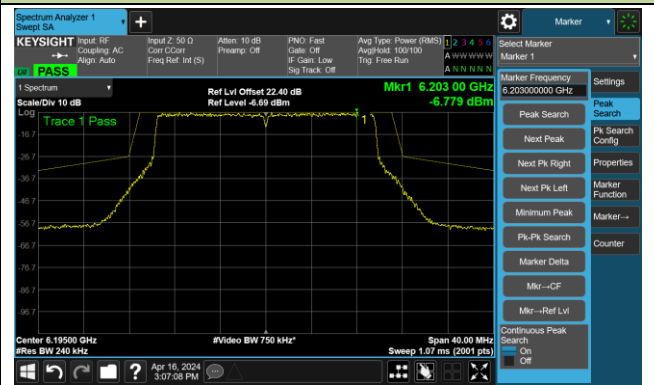

The Mask Data