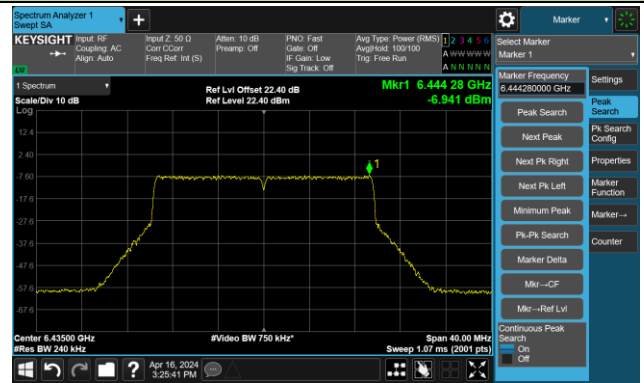

## Channel 93 (6415MHz)

## The Reference Level

## The Mask Data

802.11ax-HE20 – Ant 1

Channel 97 (6435MHz)

The Reference Level

The Mask Data

Channel 105 (6475MHz)

The Reference Level

The Mask Data