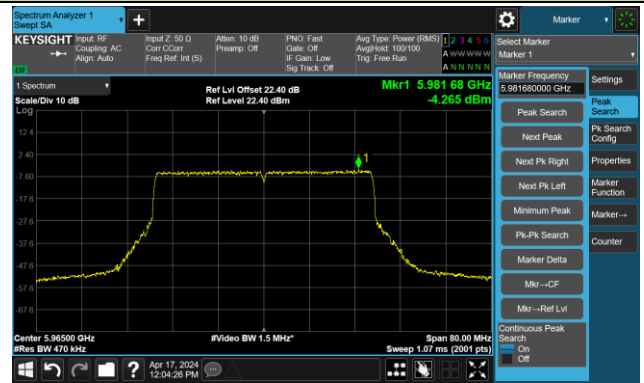

The Mask Data

Channel 189 (6895MHz)

The Reference Level

The Mask Data

Channel 209 (6995MHz)

The Reference Level

The Mask Data

802.11ax-HE20 – Ant 1

Channel 229 (7095MHz)

The Reference Level

The Mask Data

802.11ax-HE40 – Ant 1

Channel 3 (5965MHz)

The Reference Level

The Mask Data

Channel 51 (6205MHz)

The Reference Level

The Mask Data

Channel 91 (6405MHz)

The Reference Level

The Mask Data

802.11ax-HE40 – Ant 1

Channel 99 (6445MHz)

The Reference Level