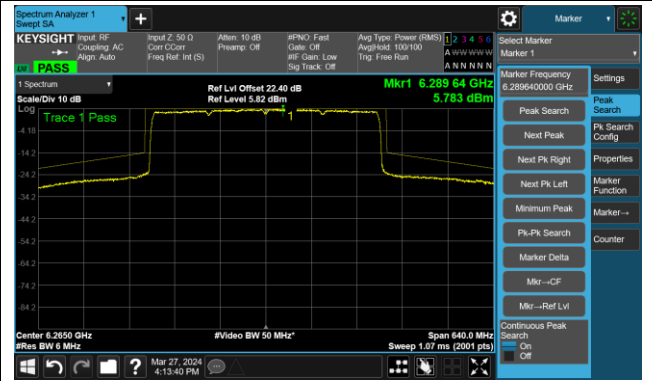

802.11be-EHT320-1 – Ant 0

Channel 31 (6105MHz)

The Reference Level

The Mask Data

Channel 95 (6425MHz)

The Reference Level

The Mask Data

Channel 159 (6745MHz)

The Reference Level

The Mask Data

802.11be-EHT320-2 – Ant 0

Channel 63 (6265MHz)

The Reference Level

The Mask Data

Channel 127 (6585MHz)

The Reference Level

The Mask Data

Channel 191 (6905MHz)

The Reference Level

The Mask Data