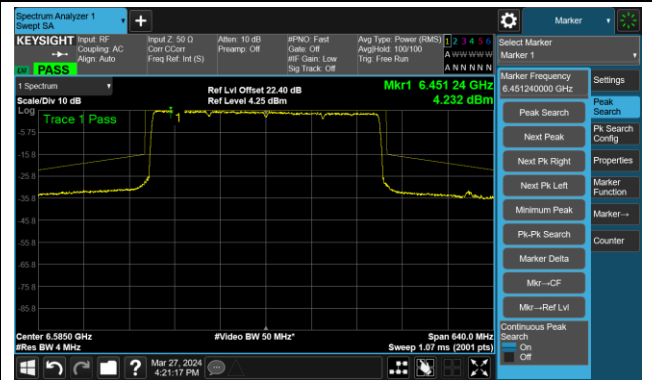

802.11be-EHT320-1 – Ant 0

Channel 31 (6105MHz)

The Reference Level

The Mask Data

Channel 95 (6425MHz)

The Reference Level

The Mask Data

Channel 159 (6745MHz)

The Reference Level

The Mask Data

802.11be-EHT320-2 – Ant 0

Channel 63 (6265MHz)

The Reference Level

The Mask Data

Channel 127 (6585MHz)

The Reference Level

The Mask Data

Channel 191 (6905MHz)

The Reference Level

The Mask Data