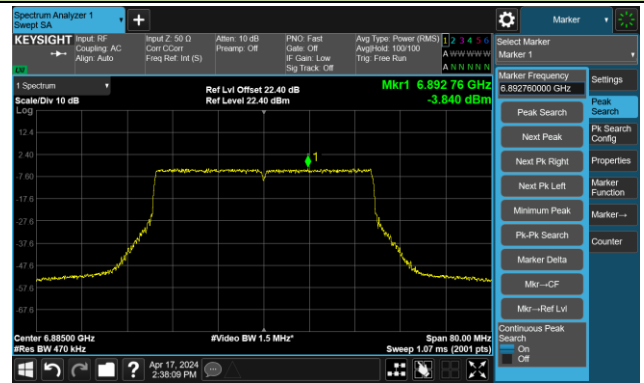

The Mask Data

Channel 107 (6485MHz)

The Reference Level

The Mask Data

Channel 115 (6525MHz)

The Reference Level

The Mask Data

802.11ax-HE40 – Ant 1

Channel 123 (6565MHz)

The Reference Level

The Mask Data

Channel 147 (685MHz)

The Reference Level

The Mask Data

Channel 179 (6845MHz)

The Reference Level

The Mask Data

802.11ax-HE40 – Ant 1

Channel 187 (6885MHz)

The Reference Level

The Mask Data

Channel 195 (6925MHz)

The Reference Level

The Mask Data

Channel 211 (7005MHz)

The Reference Level

The Mask Data

802.11ax-HE40 – Ant 1

Channel 227 (7085MHz)

The Reference Level

The Mask Data