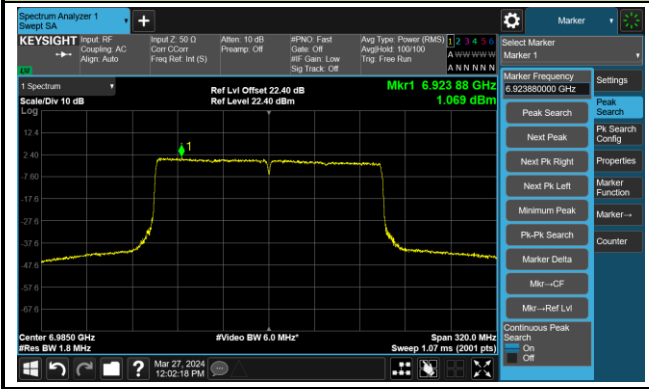

The Mask Data

Channel 175 (6825MHz)

The Reference Level

The Mask Data

802.11be-EHT160 – Ant 0

Channel 207 (6985MHz)

The Reference Level

The Mask Data

802.11be-EHT320-1 – Ant 0

Channel 31 (6105MHz)

The Reference Level

The Mask Data

Channel 95 (6425MHz)

The Reference Level

The Mask Data

Channel 159 (6745MHz)