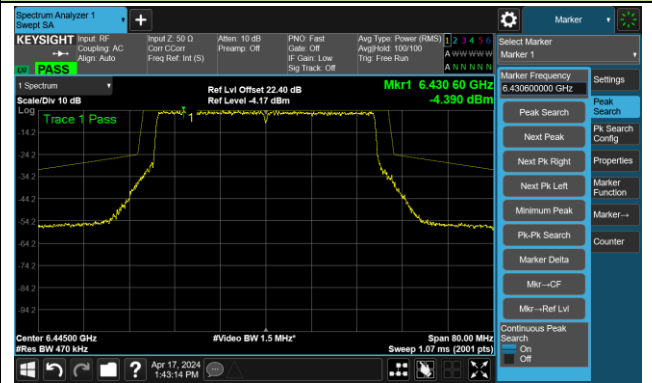

Channel 229 (7095MHz)

The Reference Level

The Mask Data

802.11ax-HE40 – Ant 1

Channel 3 (5965MHz)

The Reference Level

The Mask Data

Channel 51 (6205MHz)

The Reference Level

The Mask Data

Channel 91 (6405MHz)

The Reference Level

The Mask Data

802.11ax-HE40 – Ant 1

Channel 99 (6445MHz)

The Reference Level

The Mask Data

Channel 107 (6485MHz)

The Reference Level

The Mask Data

Channel 115 (6525MHz)

The Reference Level

The Mask Data

802.11ax-HE40 – Ant 1

Channel 123 (6565MHz)

The Reference Level

The Mask Data

Channel 147 (685MHz)

The Reference Level

The Mask Data

Channel 179 (6845MHz)

The Reference Level