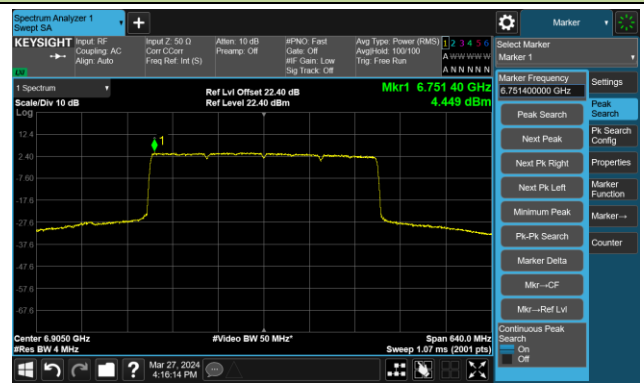

The Reference Level

The Mask Data

802.11be-EHT320-2 – Ant 0

Channel 63 (6265MHz)

The Reference Level

The Mask Data

Channel 127 (6585MHz)

The Reference Level

The Mask Data

Channel 191 (6905MHz)

The Reference Level

The Mask Data