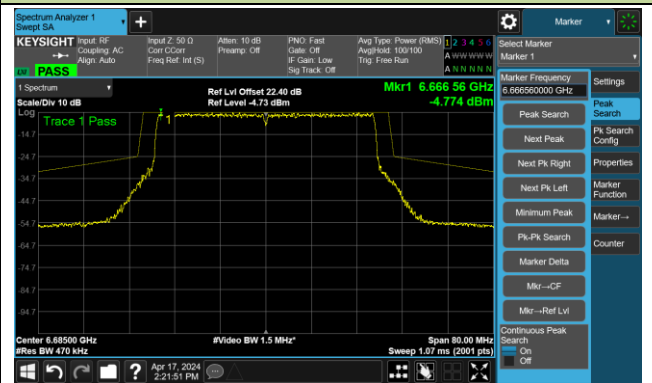

The Mask Data

Channel 107 (6485MHz)

The Reference Level

The Mask Data

Channel 115 (6525MHz)

The Reference Level

The Mask Data

802.11ax-HE40 – Ant 1

Channel 123 (6565MHz)

The Reference Level

The Mask Data

Channel 147 (685MHz)

The Reference Level

The Mask Data

Channel 179 (6845MHz)

The Reference Level

The Mask Data

802.11ax-HE40 – Ant 1

Channel 187 (6885MHz)

The Reference Level

The Mask Data

Channel 195 (6925MHz)

The Reference Level

The Mask Data

Channel 211 (7005MHz)

The Reference Level

The Mask Data

802.11ax-HE40 – Ant 1

Channel 227 (7085MHz)

The Reference Level

The Mask Data