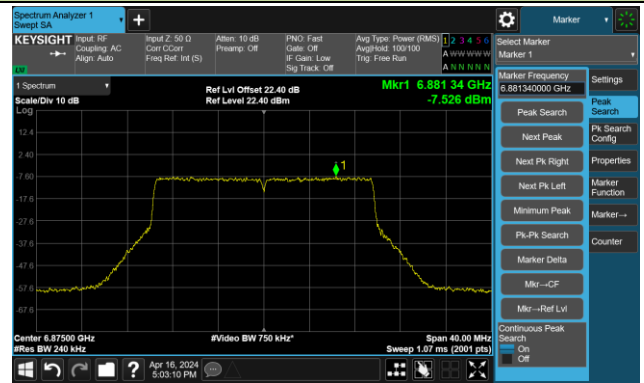

Channel 113 (6515MHz)

The Reference Level

The Mask Data

802.11ax-HE20 – Ant 1

Channel 117 (6535MHz)

The Reference Level

The Mask Data

Channel 149 (695MHz)

The Reference Level

The Mask Data

Channel 181 (685MHz)

The Reference Level

The Mask Data

802.11ax-HE20 – Ant 1

Channel 185 (6875MHz)

The Reference Level

The Mask Data

Channel 189 (6895MHz)

The Reference Level

The Mask Data

Channel 209 (6995MHz)

The Reference Level

The Mask Data

802.11ax-HE20 – Ant 1