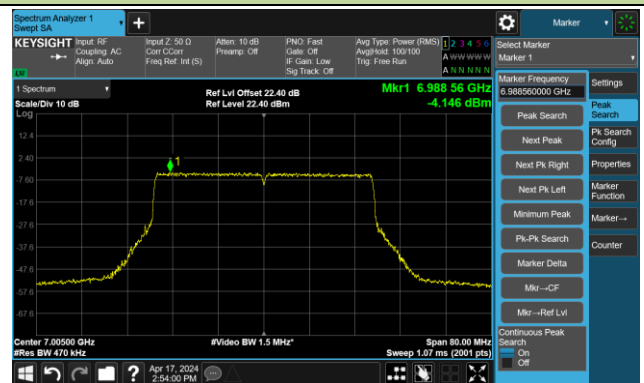

Channel 123 (6565MHz)

The Reference Level

The Mask Data

Channel 147 (685MHz)

The Reference Level

The Mask Data

Channel 179 (6845MHz)

The Reference Level

The Mask Data

802.11ax-HE40 – Ant 1

Channel 187 (6885MHz)

The Reference Level

The Mask Data

Channel 195 (6925MHz)

The Reference Level

The Mask Data

Channel 211 (7005MHz)

The Reference Level

The Mask Data

802.11ax-HE40 – Ant 1

Channel 227 (7085MHz)

The Reference Level

The Mask Data