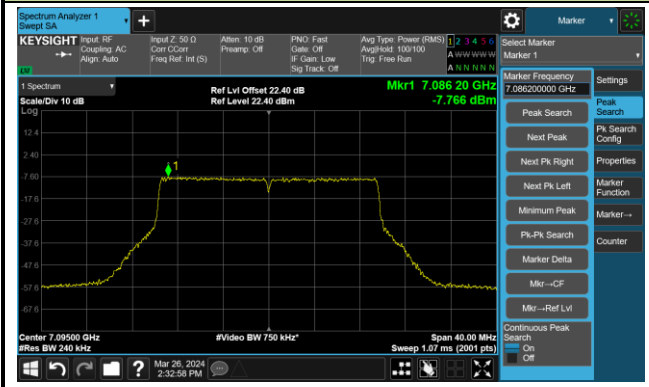

The Reference Level

The Mask Data

802.11be-EHT20 – Ant 0

Channel 185 (6875MHz)

The Reference Level

The Mask Data

Channel 189 (6895MHz)

The Reference Level

The Mask Data

Channel 209 (6995MHz)

The Reference Level

The Mask Data

802.11be-EHT20 – Ant 0

Channel 229 (7095MHz)

The Reference Level

The Mask Data

802.11be-EHT40 – Ant 0

Channel 3 (5965MHz)

The Reference Level

The Mask Data

Channel 51 (6205MHz)

The Reference Level

The Mask Data

Channel 91 (6405MHz)