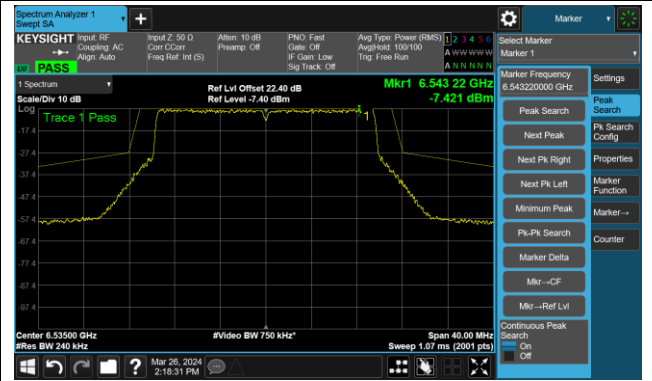

Channel 49 (6195MHz)

The Reference Level

The Mask Data

Channel 93 (6415MHz)

The Reference Level

The Mask Data

802.11be-EHT20 – Ant 0

Channel 97 (6435MHz)

The Reference Level

The Mask Data

Channel 105 (6475MHz)

The Reference Level

The Mask Data

Channel 113 (6515MHz)

The Reference Level

The Mask Data

802.11be-EHT20 – Ant 0

Channel 117 (6535MHz)

The Reference Level

The Mask Data

Channel 149 (6950MHz)

The Reference Level

The Mask Data

Channel 181 (6855MHz)

The Reference Level

The Mask Data

802.11be-EHT20 – Ant 0

Channel 185 (6875MHz)

The Reference Level

The Mask Data

Channel 189 (6895MHz)

The Reference Level