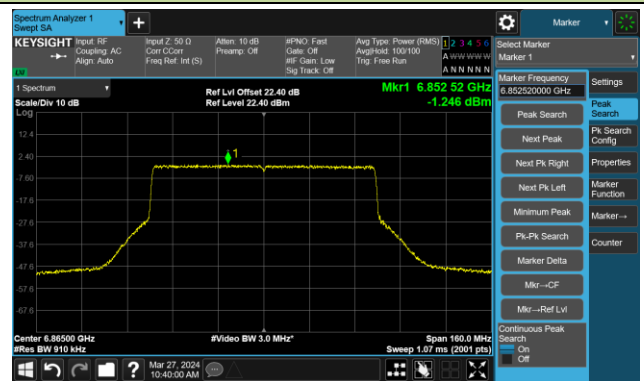

The Reference Level

The Mask Data

Channel 119 (6545MHz)

The Reference Level

The Mask Data

Channel 135 (6625MHz)

The Reference Level

The Mask Data

802.11be-EHT80 – Ant 0

Channel 151 (6705MHz)

The Reference Level

The Mask Data

Channel 167 (6785MHz)

The Reference Level

The Mask Data

Channel 183 (6865MHz)

The Reference Level

The Mask Data

802.11be-EHT80 – Ant 0

Channel 199 (6945MHz)

The Reference Level

The Mask Data

Channel 215 (7025MHz)

The Reference Level