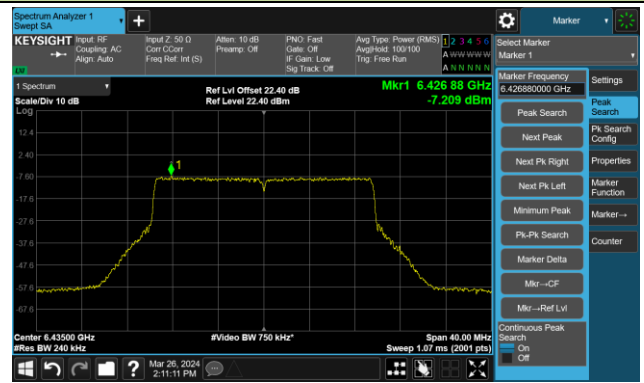

The Reference Level

The Mask Data

802.11ax-HE160 – Ant 0

Channel 207 (6985MHz)

802.11be-EHT20 – Ant 0

Channel 1 (5955MHz)

The Reference Level

The Mask Data

Channel 49 (6195MHz)

The Reference Level

The Mask Data

Channel 93 (6415MHz)

The Reference Level

The Mask Data

802.11be-EHT20 – Ant 0

Channel 97 (6435MHz)

The Reference Level

The Mask Data

Channel 105 (6475MHz)

The Reference Level

The Mask Data

Channel 113 (6515MHz)

The Reference Level

The Mask Data

802.11be-EHT20 – Ant 0

Channel 117 (6535MHz)

The Reference Level

The Mask Data

Channel 149 (6950MHz)

The Reference Level

The Mask Data

Channel 181 (6855MHz)