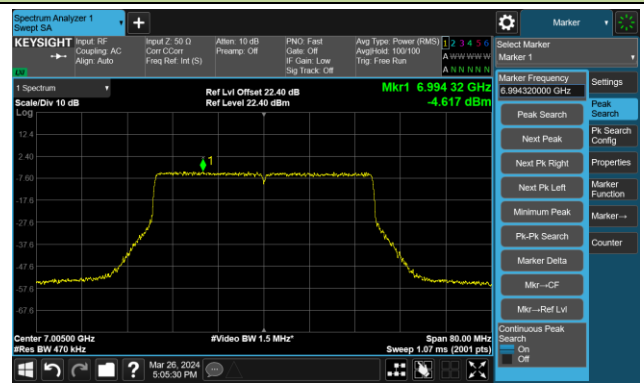

Channel 147 (6850MHz)

The Reference Level

The Mask Data

Channel 179 (6845MHz)

The Reference Level

The Mask Data

802.11be-EHT40 – Ant 0

Channel 187 (6885MHz)

The Reference Level

The Mask Data

Channel 195 (6925MHz)

The Reference Level

The Mask Data

Channel 211 (7005MHz)

The Reference Level

The Mask Data

802.11be-EHT40 – Ant 0

Channel 227 (7085MHz)

The Reference Level

The Mask Data

802.11be-EHT80 – Ant 0

Channel 7 (5985MHz)

The Reference Level

The Mask Data