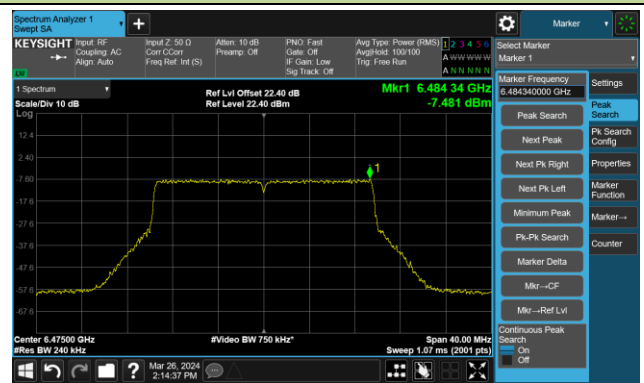

Channel 49 (6195MHz)

The Reference Level

The Mask Data

Channel 93 (6415MHz)

The Reference Level

The Mask Data

802.11be-EHT20 – Ant 0

Channel 97 (6435MHz)

The Reference Level

The Mask Data

Channel 105 (6475MHz)

The Reference Level

The Mask Data

Channel 113 (6515MHz)

The Reference Level

The Mask Data

802.11be-EHT20 – Ant 0

Channel 117 (6535MHz)

The Reference Level

The Mask Data

Channel 149 (6950MHz)

The Reference Level

The Mask Data

Channel 181 (6855MHz)

The Reference Level

The Mask Data

802.11be-EHT20 – Ant 0

Channel 185 (6875MHz)

The Reference Level

The Mask Data

Channel 189 (6895MHz)

The Reference Level