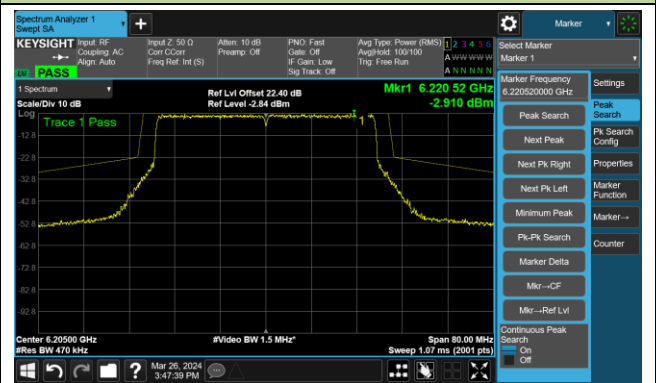

The Mask Data

Channel 209 (6995MHz)

The Reference Level

The Mask Data

802.11be-EHT20 – Ant 0

Channel 229 (7095MHz)

The Reference Level

The Mask Data

802.11be-EHT40 – Ant 0

Channel 3 (5965MHz)

The Reference Level

The Mask Data

Channel 51 (6205MHz)

The Reference Level

The Mask Data

Channel 91 (6405MHz)

The Reference Level

The Mask Data

802.11be-EHT40 – Ant 0

Channel 99 (6445MHz)

The Reference Level

The Mask Data

Channel 107 (6485MHz)

The Reference Level