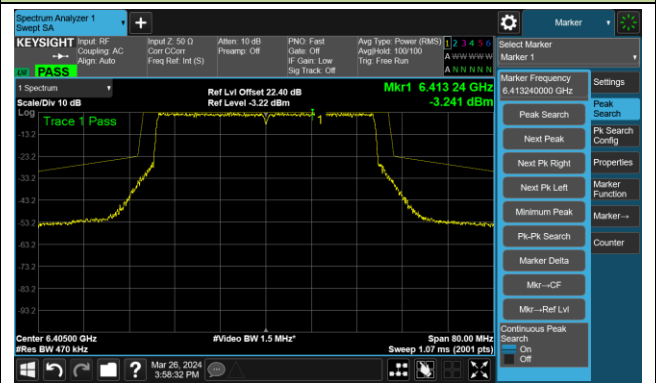

The Mask Data

Channel 209 (6995MHz)

The Reference Level

The Mask Data

802.11be-EHT20 – Ant 0

Channel 229 (7095MHz)

The Reference Level

The Mask Data

802.11be-EHT40 – Ant 0

Channel 3 (5965MHz)

The Reference Level

The Mask Data

Channel 51 (6205MHz)

The Reference Level

The Mask Data

Channel 91 (6405MHz)

The Reference Level

The Mask Data

802.11be-EHT40 – Ant 0

Channel 99 (6445MHz)

The Reference Level

The Mask Data

Channel 107 (6485MHz)

The Reference Level