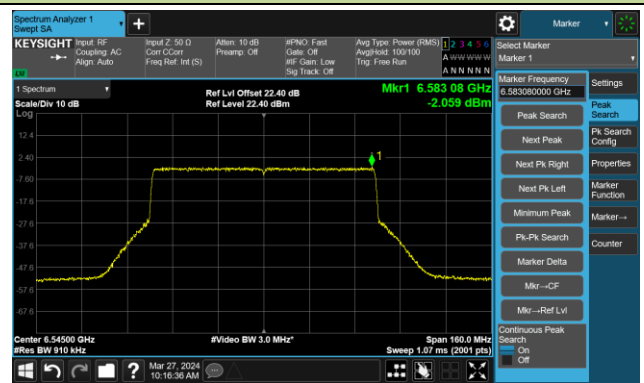

Channel 55 (6225MHz)

The Reference Level

The Mask Data

Channel 87 (6385MHz)

The Reference Level

The Mask Data

802.11be-EHT80 – Ant 0

Channel 103 (6465MHz)

The Reference Level

The Mask Data

Channel 119 (6545MHz)

The Reference Level

The Mask Data

Channel 135 (6625MHz)

The Reference Level

The Mask Data

802.11be-EHT80 – Ant 0

Channel 151 (6705MHz)

The Reference Level

The Mask Data

Channel 167 (6785MHz)

The Reference Level

The Mask Data

Channel 183 (6865MHz)