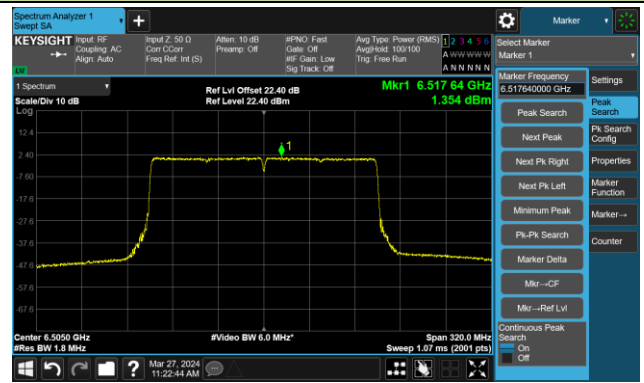

802.11ax-HE160 – Ant 0

Channel 111 (6505MHz)

The Reference Level

The Mask Data

Channel 143 (6665MHz)

The Reference Level

The Mask Data

Channel 175 (6825MHz)

The Reference Level

The Mask Data

802.11ax-HE160 – Ant 0

Channel 207 (6985MHz)

802.11be-EHT20 – Ant 0

Channel 1 (5955MHz)

The Reference Level

The Mask Data