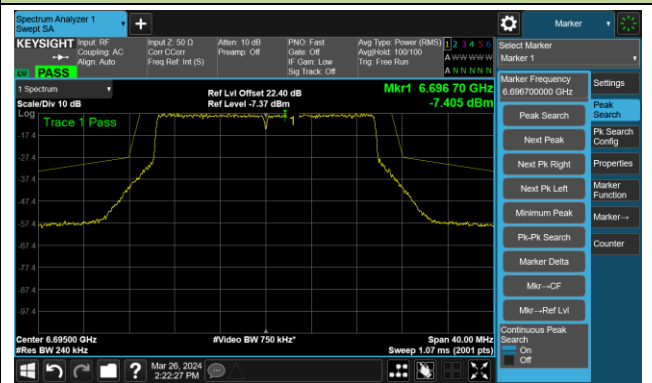

The Reference Level

The Mask Data

Channel 105 (6475MHz)

The Reference Level

The Mask Data

Channel 113 (6515MHz)

The Reference Level

The Mask Data

802.11be-EHT20 – Ant 0

Channel 117 (6535MHz)

The Reference Level

The Mask Data

Channel 149 (6950MHz)

The Reference Level

The Mask Data

Channel 181 (6855MHz)

The Reference Level

The Mask Data

802.11be-EHT20 – Ant 0

Channel 185 (6875MHz)

The Reference Level

The Mask Data

Channel 189 (6895MHz)

The Reference Level

The Mask Data

Channel 209 (6995MHz)

The Reference Level

The Mask Data

802.11be-EHT20 – Ant 0

Channel 229 (7095MHz)

The Reference Level

The Mask Data