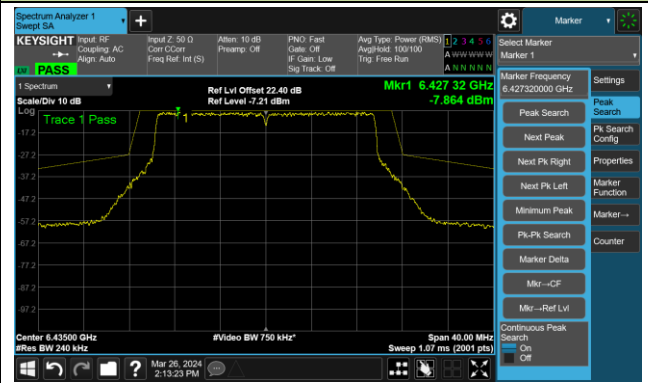

Channel 49 (6195MHz)

The Reference Level

The Mask Data

Channel 93 (6415MHz)

The Reference Level

The Mask Data

802.11be-EHT20 – Ant 0

Channel 97 (6435MHz)

The Reference Level

The Mask Data

Channel 105 (6475MHz)

The Reference Level

The Mask Data

Channel 113 (6515MHz)

The Reference Level

The Mask Data

802.11be-EHT20 – Ant 0

Channel 117 (6535MHz)

The Reference Level

The Mask Data

Channel 149 (6950MHz)

The Reference Level

The Mask Data

Channel 181 (6855MHz)