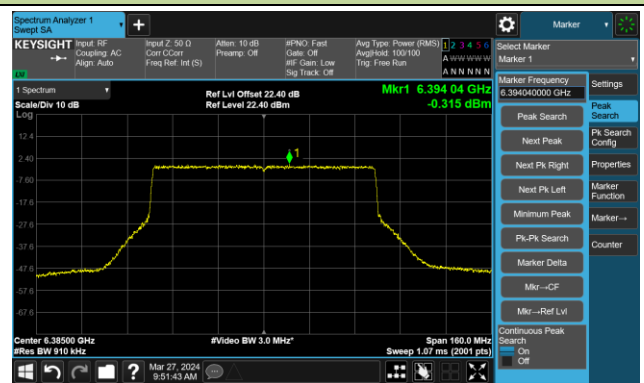

802.11be-EHT40 – Ant 0

Channel 227 (7085MHz)

The Reference Level

The Mask Data

802.11be-EHT80 – Ant 0

Channel 7 (5985MHz)

The Reference Level

The Mask Data

Channel 55 (6225MHz)

The Reference Level

The Mask Data

Channel 87 (6385MHz)

The Reference Level

The Mask Data

802.11be-EHT80 – Ant 0

Channel 103 (6465MHz)

The Reference Level

The Mask Data

Channel 119 (6545MHz)

The Reference Level

The Mask Data

Channel 135 (6625MHz)

The Reference Level

The Mask Data