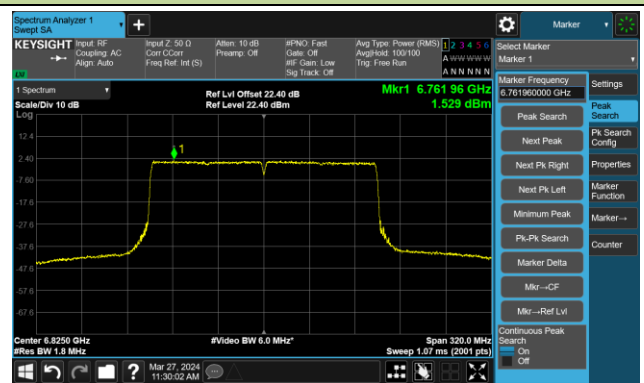

802.11ax-HE160 – Ant 0

Channel 111 (6505MHz)

The Reference Level

The Mask Data

Channel 143 (6665MHz)

The Reference Level

The Mask Data

Channel 175 (6825MHz)

The Reference Level

The Mask Data

802.11ax-HE160 – Ant 0

Channel 207 (6985MHz)

802.11be-EHT20 – Ant 0

Channel 1 (5955MHz)

The Reference Level

The Mask Data