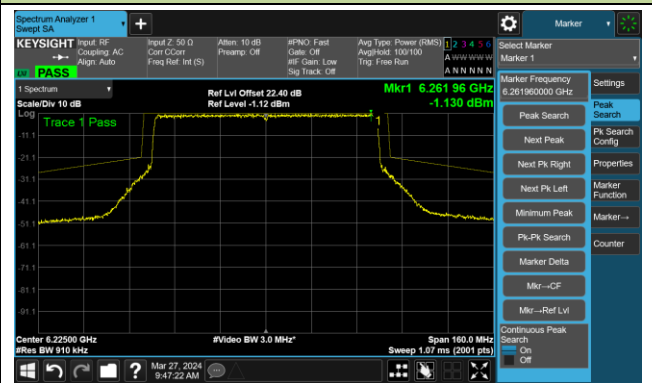

The Reference Level

The Mask Data

Channel 195 (6925MHz)

The Reference Level

The Mask Data

Channel 211 (7005MHz)

The Reference Level

The Mask Data

802.11be-EHT40 – Ant 0

Channel 227 (7085MHz)

The Reference Level

The Mask Data

802.11be-EHT80 – Ant 0

Channel 7 (5985MHz)

The Reference Level

The Mask Data

Channel 55 (6225MHz)

The Reference Level

The Mask Data

Channel 87 (6385MHz)

The Reference Level

The Mask Data

802.11be-EHT80 – Ant 0

Channel 103 (6465MHz)

The Reference Level

The Mask Data

Channel 119 (6545MHz)

The Reference Level

The Mask Data

Channel 135 (6625MHz)

The Reference Level

The Mask Data