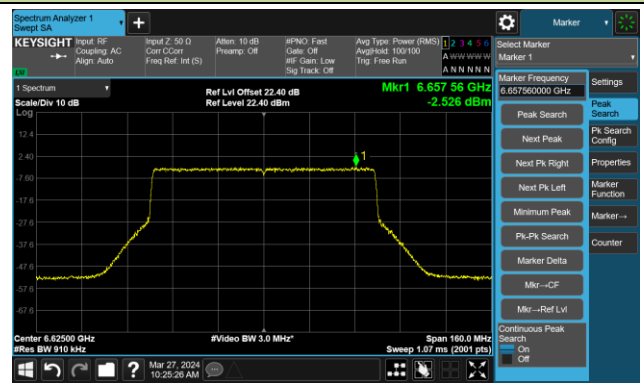

Channel 55 (6225MHz)

The Reference Level

The Mask Data

Channel 87 (6385MHz)

The Reference Level

The Mask Data

802.11be-EHT80 – Ant 0

Channel 103 (6465MHz)

The Reference Level

The Mask Data

Channel 119 (6545MHz)

The Reference Level

The Mask Data

Channel 135 (6625MHz)

The Reference Level

The Mask Data

802.11be-EHT80 – Ant 0

Channel 151 (6705MHz)

The Reference Level

The Mask Data

Channel 167 (6785MHz)

The Reference Level

The Mask Data

Channel 183 (6865MHz)