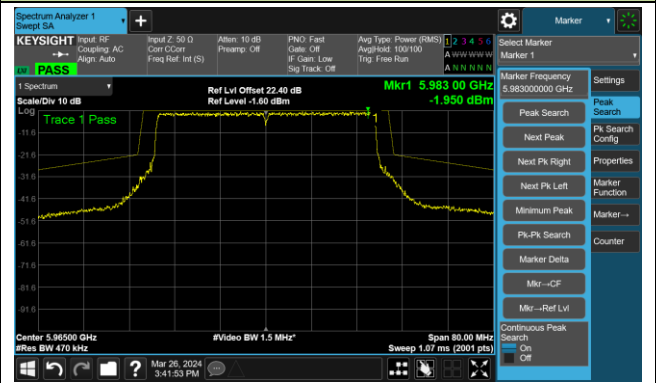

The Reference Level

The Mask Data

802.11be-EHT20 – Ant 0

Channel 185 (6875MHz)

The Reference Level

The Mask Data

Channel 189 (6895MHz)

The Reference Level

The Mask Data

Channel 209 (6995MHz)

The Reference Level

The Mask Data

802.11be-EHT20 – Ant 0

Channel 229 (7095MHz)

The Reference Level

The Mask Data

802.11be-EHT40 – Ant 0

Channel 3 (5965MHz)

The Reference Level

The Mask Data

Channel 51 (6205MHz)

The Reference Level

The Mask Data

Channel 91 (6405MHz)