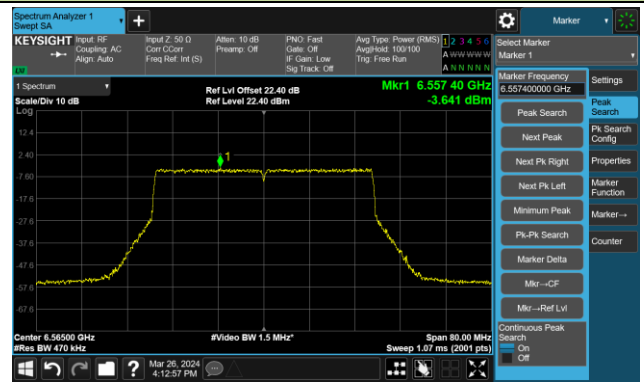

The Reference Level

The Mask Data

802.11be-EHT40 – Ant 0

Channel 99 (6445MHz)

The Reference Level

The Mask Data

Channel 107 (6485MHz)

The Reference Level

The Mask Data

Channel 115 (6525MHz)

The Reference Level

The Mask Data

802.11be-EHT40 – Ant 0

Channel 123 (6565MHz)

The Reference Level

The Mask Data

Channel 147 (6850MHz)

The Reference Level

The Mask Data

Channel 179 (6845MHz)

The Reference Level

The Mask Data

802.11be-EHT40 – Ant 0

Channel 187 (6885MHz)

The Reference Level

The Mask Data

Channel 195 (6925MHz)

The Reference Level

The Mask Data

Channel 211 (7005MHz)

The Reference Level

The Mask Data