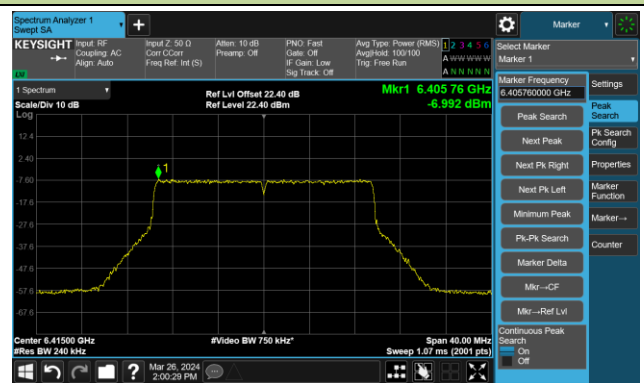

Channel 49 (6195MHz)

The Reference Level

The Mask Data

Channel 93 (6415MHz)

The Reference Level

The Mask Data

802.11be-EHT20 – Ant 0

Channel 97 (6435MHz)

The Reference Level

The Mask Data

Channel 105 (6475MHz)

The Reference Level

The Mask Data

Channel 113 (6515MHz)

The Reference Level

The Mask Data