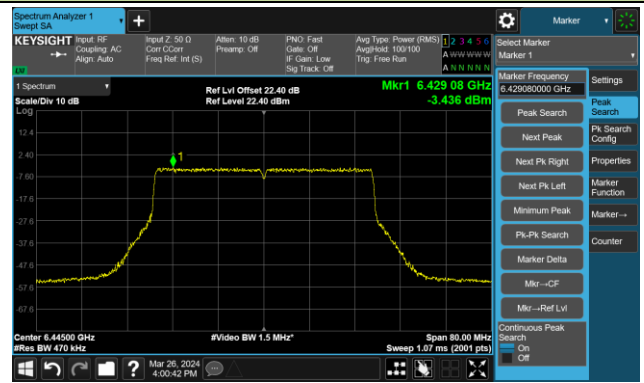

The Reference Level

The Mask Data

802.11be-EHT40 – Ant 0

Channel 99 (6445MHz)

The Reference Level

The Mask Data

Channel 107 (6485MHz)

The Reference Level

The Mask Data

Channel 115 (6525MHz)

The Reference Level

The Mask Data

802.11be-EHT40 – Ant 0

Channel 123 (6565MHz)

The Reference Level

The Mask Data