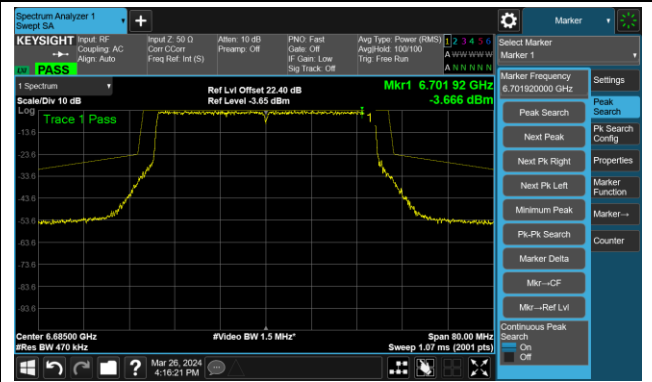

The Reference Level

The Mask Data

802.11be-EHT40 – Ant 0

Channel 99 (6445MHz)

The Reference Level

The Mask Data

Channel 107 (6485MHz)

The Reference Level

The Mask Data

Channel 115 (6525MHz)

The Reference Level

The Mask Data

802.11be-EHT40 – Ant 0

Channel 123 (6565MHz)

The Reference Level

The Mask Data

Channel 147 (6850MHz)

The Reference Level

The Mask Data

Channel 179 (6845MHz)

The Reference Level

The Mask Data

802.11be-EHT40 – Ant 0

Channel 187 (6885MHz)

The Reference Level

The Mask Data

Channel 195 (6925MHz)

The Reference Level

The Mask Data

Channel 211 (7005MHz)

The Reference Level

The Mask Data