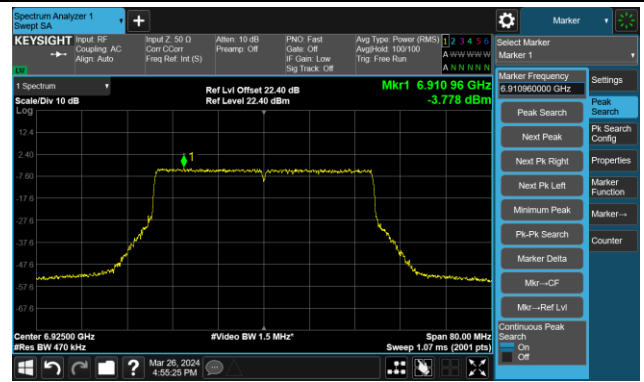

Channel 147 (6850MHz)

The Reference Level

The Mask Data

Channel 179 (6845MHz)

The Reference Level

The Mask Data

802.11be-EHT40 – Ant 0

Channel 187 (6885MHz)

The Reference Level

The Mask Data

Channel 195 (6925MHz)

The Reference Level

The Mask Data

Channel 211 (7005MHz)

The Reference Level

The Mask Data

802.11be-EHT40 – Ant 0

Channel 227 (7085MHz)

The Reference Level

The Mask Data

802.11be-EHT80 – Ant 0

Channel 7 (5985MHz)

The Reference Level

The Mask Data