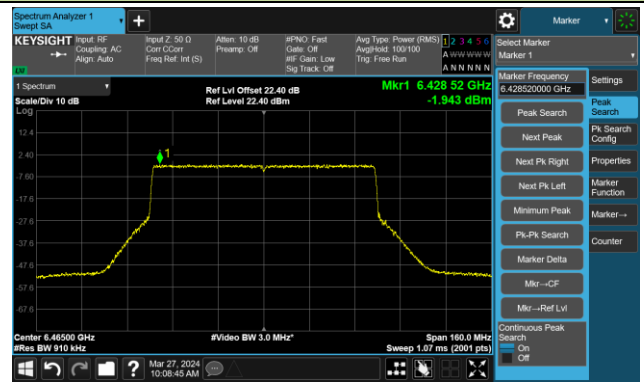

802.11be-EHT40 – Ant 0

Channel 227 (7085MHz)

The Reference Level

The Mask Data

802.11be-EHT80 – Ant 0

Channel 7 (5985MHz)

The Reference Level

The Mask Data

Channel 55 (6225MHz)

The Reference Level

The Mask Data

Channel 87 (6385MHz)

The Reference Level

The Mask Data

802.11be-EHT80 – Ant 0

Channel 103 (6465MHz)

The Reference Level

The Mask Data

Channel 119 (6545MHz)

The Reference Level

The Mask Data

Channel 135 (6625MHz)

The Reference Level

The Mask Data