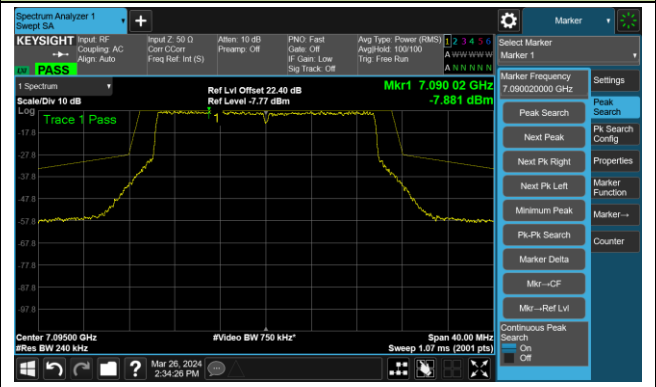

The Reference Level

The Mask Data

802.11be-EHT20 – Ant 0

Channel 185 (6875MHz)

The Reference Level

The Mask Data

Channel 189 (6895MHz)

The Reference Level

The Mask Data

Channel 209 (6995MHz)

The Reference Level

The Mask Data

802.11be-EHT20 – Ant 0

Channel 229 (7095MHz)

The Reference Level

The Mask Data

802.11be-EHT40 – Ant 0

Channel 3 (5965MHz)

The Reference Level

The Mask Data

Channel 51 (6205MHz)

The Reference Level

The Mask Data

Channel 91 (6405MHz)

The Reference Level

The Mask Data

802.11be-EHT40 – Ant 0

Channel 99 (6445MHz)

The Reference Level

The Mask Data

Channel 107 (6485MHz)

The Reference Level