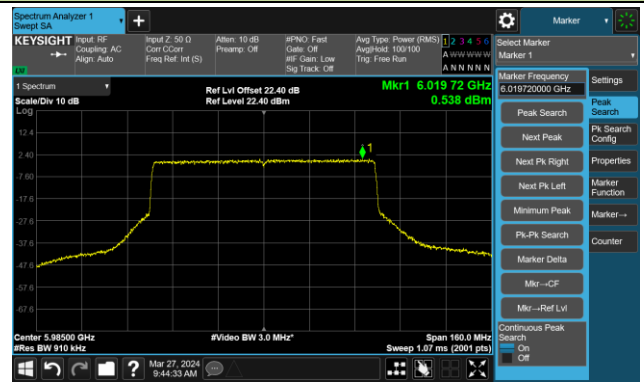

The Reference Level

The Mask Data

Channel 195 (6925MHz)

The Reference Level

The Mask Data

Channel 211 (7005MHz)

The Reference Level

The Mask Data

802.11be-EHT40 – Ant 0

Channel 227 (7085MHz)

The Reference Level

The Mask Data

802.11be-EHT80 – Ant 0

Channel 7 (5985MHz)

The Reference Level

The Mask Data

Channel 55 (6225MHz)

The Reference Level

The Mask Data

Channel 87 (6385MHz)

The Reference Level

The Mask Data

802.11be-EHT80 – Ant 0

Channel 103 (6465MHz)