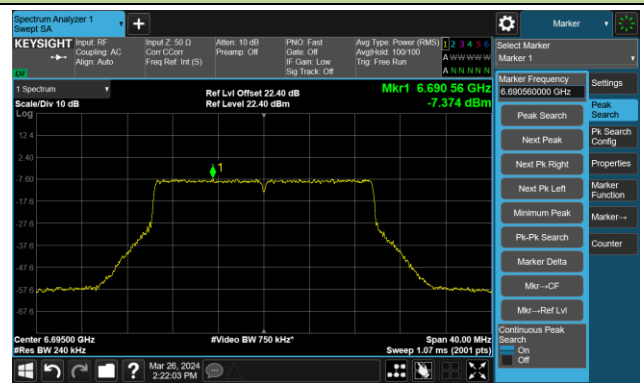

The Reference Level

The Mask Data

Channel 105 (6475MHz)

The Reference Level

The Mask Data

Channel 113 (6515MHz)

The Reference Level

The Mask Data

802.11be-EHT20 – Ant 0

Channel 117 (6535MHz)

The Reference Level

The Mask Data

Channel 149 (6950MHz)

The Reference Level

The Mask Data

Channel 181 (6855MHz)

The Reference Level

The Mask Data

802.11be-EHT20 – Ant 0

Channel 185 (6875MHz)

The Reference Level

The Mask Data

Channel 189 (6895MHz)

The Reference Level