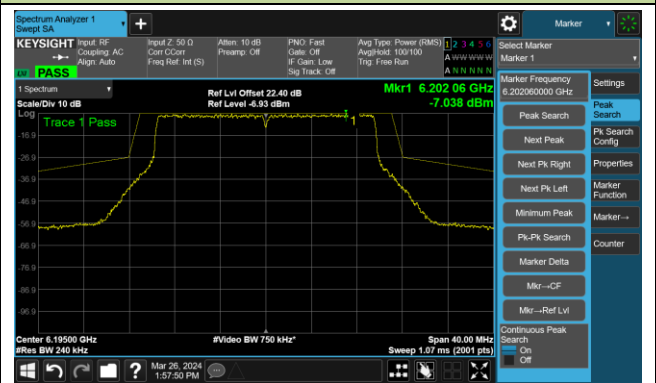

802.11ax-HE160 – Ant 0

Channel 111 (6505MHz)

The Reference Level

The Mask Data

Channel 143 (6665MHz)

The Reference Level

The Mask Data

Channel 175 (6825MHz)

The Reference Level

The Mask Data

802.11ax-HE160 – Ant 0

Channel 207 (6985MHz)

802.11be-EHT20 – Ant 0

Channel 1 (5955MHz)

The Reference Level

The Mask Data

Channel 49 (6195MHz)

The Reference Level

The Mask Data

Channel 93 (6415MHz)

The Reference Level

The Mask Data

802.11be-EHT20 – Ant 0

Channel 97 (6435MHz)

The Reference Level

The Mask Data

Channel 105 (6475MHz)

The Reference Level

The Mask Data

Channel 113 (6515MHz)

The Reference Level

The Mask Data