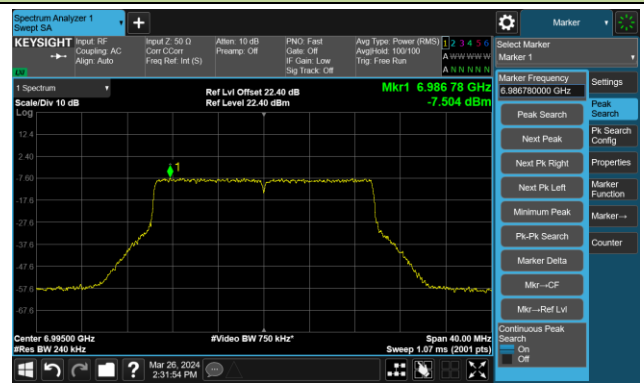

802.11be-EHT20 – Ant 0

Channel 117 (6535MHz)

The Reference Level

The Mask Data

Channel 149 (6950MHz)

The Reference Level

The Mask Data

Channel 181 (6855MHz)

The Reference Level

The Mask Data

802.11be-EHT20 – Ant 0

Channel 185 (6875MHz)

The Reference Level

The Mask Data

Channel 189 (6895MHz)

The Reference Level

The Mask Data

Channel 209 (6995MHz)

The Reference Level

The Mask Data

802.11be-EHT20 – Ant 0

Channel 229 (7095MHz)

The Reference Level

The Mask Data