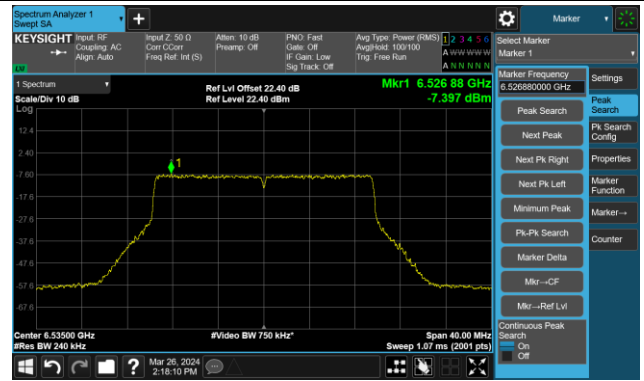

The Reference Level

The Mask Data

Channel 105 (6475MHz)

The Reference Level

The Mask Data

Channel 113 (6515MHz)

The Reference Level

The Mask Data

802.11be-EHT20 – Ant 0

Channel 117 (6535MHz)

The Reference Level

The Mask Data

Channel 149 (6950MHz)

The Reference Level

The Mask Data

Channel 181 (6855MHz)