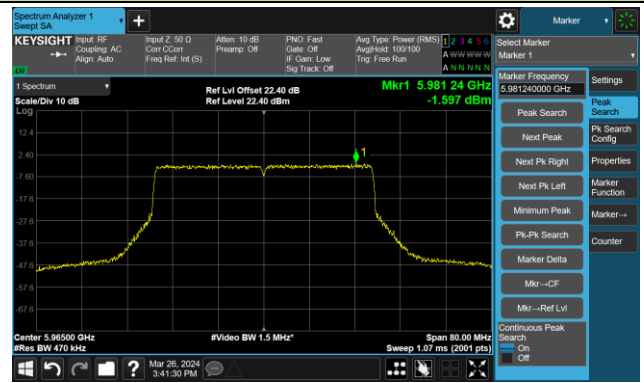

The Reference Level

The Mask Data

802.11be-EHT20 – Ant 0

Channel 185 (6875MHz)

The Reference Level

The Mask Data

Channel 189 (6895MHz)

The Reference Level

The Mask Data

Channel 209 (6995MHz)

The Reference Level

The Mask Data

802.11be-EHT20 – Ant 0

Channel 229 (7095MHz)

The Reference Level

The Mask Data

802.11be-EHT40 – Ant 0

Channel 3 (5965MHz)

The Reference Level

The Mask Data

Channel 51 (6205MHz)

The Reference Level

The Mask Data

Channel 91 (6405MHz)