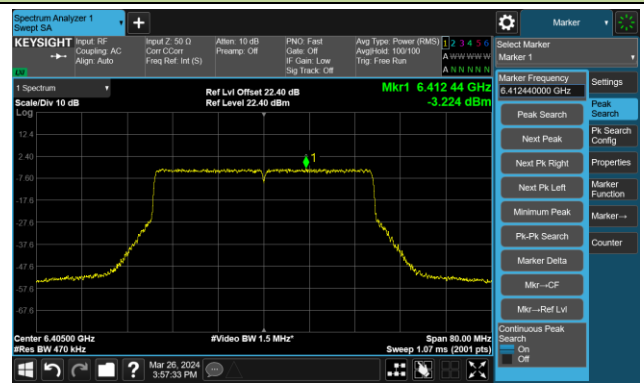

The Mask Data

Channel 209 (6995MHz)

The Reference Level

The Mask Data

802.11be-EHT20 – Ant 0

Channel 229 (7095MHz)

The Reference Level

The Mask Data

802.11be-EHT40 – Ant 0

Channel 3 (5965MHz)

The Reference Level

The Mask Data

Channel 51 (6205MHz)

The Reference Level

The Mask Data

Channel 91 (6405MHz)

The Reference Level

The Mask Data

802.11be-EHT40 – Ant 0

Channel 99 (6445MHz)

The Reference Level

The Mask Data

Channel 107 (6485MHz)

The Reference Level