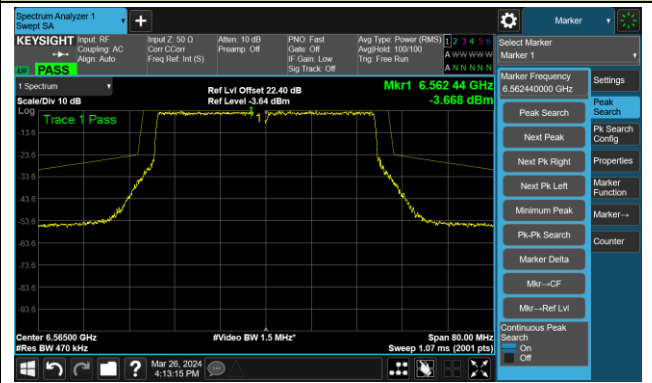

The Reference Level

The Mask Data

802.11be-EHT40 – Ant 0

Channel 99 (6445MHz)

The Reference Level

The Mask Data

Channel 107 (6485MHz)

The Reference Level

The Mask Data

Channel 115 (6525MHz)

The Reference Level

The Mask Data

802.11be-EHT40 – Ant 0

Channel 123 (6565MHz)

The Reference Level

The Mask Data

Channel 147 (6850MHz)

The Reference Level

The Mask Data

Channel 179 (6845MHz)

The Reference Level

The Mask Data

802.11be-EHT40 – Ant 0

Channel 187 (6885MHz)

The Reference Level

The Mask Data

Channel 195 (6925MHz)

The Reference Level

The Mask Data

Channel 211 (7005MHz)

The Reference Level

The Mask Data