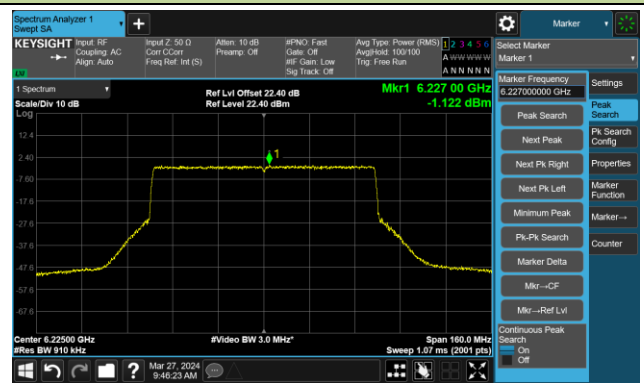

The Reference Level

The Mask Data

Channel 195 (6925MHz)

The Reference Level

The Mask Data

Channel 211 (7005MHz)

The Reference Level

The Mask Data

802.11be-EHT40 – Ant 0

Channel 227 (7085MHz)

The Reference Level

The Mask Data

802.11be-EHT80 – Ant 0

Channel 7 (5985MHz)

The Reference Level

The Mask Data

Channel 55 (6225MHz)

The Reference Level

The Mask Data

Channel 87 (6385MHz)

The Reference Level

The Mask Data

802.11be-EHT80 – Ant 0

Channel 103 (6465MHz)