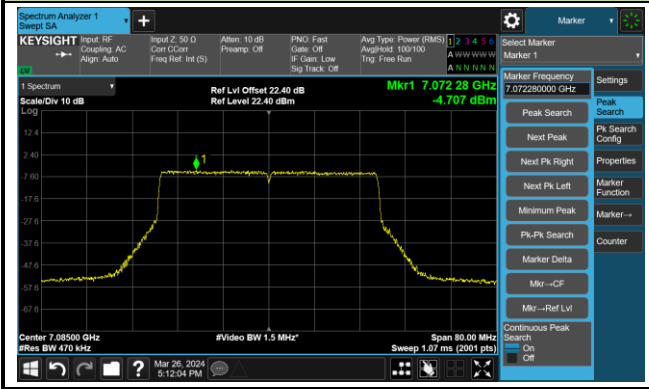

Channel 147 (6850MHz)

The Reference Level

The Mask Data

Channel 179 (6845MHz)

The Reference Level

The Mask Data

802.11be-EHT40 – Ant 0

Channel 187 (6885MHz)

The Reference Level

The Mask Data

Channel 195 (6925MHz)

The Reference Level

The Mask Data

Channel 211 (7005MHz)

The Reference Level

The Mask Data

802.11be-EHT40 – Ant 0

Channel 227 (7085MHz)

The Reference Level

The Mask Data

802.11be-EHT80 – Ant 0

Channel 7 (5985MHz)

The Reference Level

The Mask Data