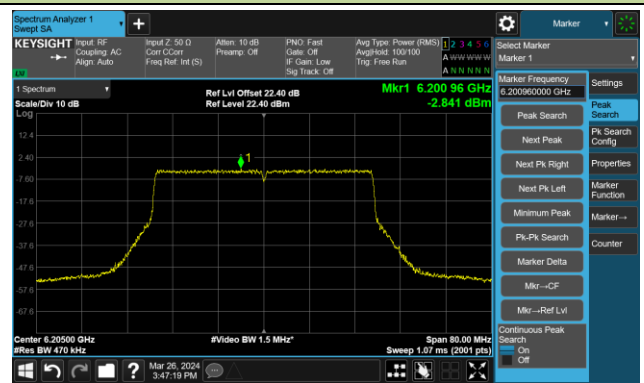

The Mask Data

Channel 209 (6995MHz)

The Reference Level

The Mask Data

802.11be-EHT20 – Ant 0

Channel 229 (7095MHz)

The Reference Level

The Mask Data

802.11be-EHT40 – Ant 0

Channel 3 (5965MHz)

The Reference Level

The Mask Data

Channel 51 (6205MHz)

The Reference Level

The Mask Data

Channel 91 (6405MHz)

The Reference Level

The Mask Data

802.11be-EHT40 – Ant 0

Channel 99 (6445MHz)

The Reference Level

The Mask Data

Channel 107 (6485MHz)

The Reference Level