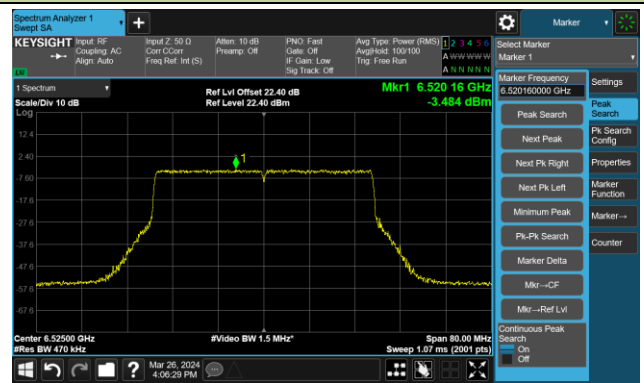

The Reference Level

The Mask Data

802.11be-EHT40 – Ant 0

Channel 99 (6445MHz)

The Reference Level

The Mask Data

Channel 107 (6485MHz)

The Reference Level

The Mask Data

Channel 115 (6525MHz)

The Reference Level

The Mask Data

802.11be-EHT40 – Ant 0

Channel 123 (6565MHz)

The Reference Level

The Mask Data