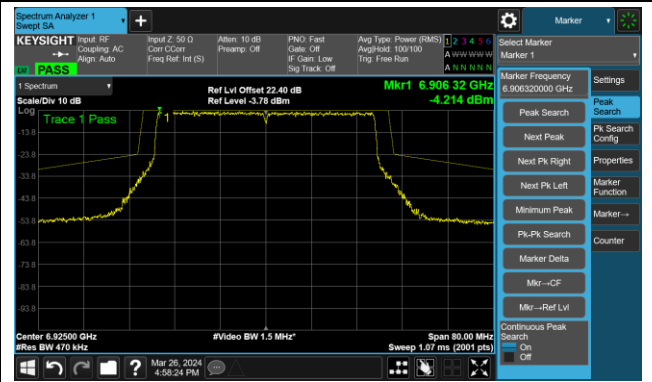

Channel 147 (6850MHz)

The Reference Level

The Mask Data

Channel 179 (6845MHz)

The Reference Level

The Mask Data

802.11be-EHT40 – Ant 0

Channel 187 (6885MHz)

The Reference Level

The Mask Data

Channel 195 (6925MHz)

The Reference Level

The Mask Data

Channel 211 (7005MHz)

The Reference Level

The Mask Data

802.11be-EHT40 – Ant 0

Channel 227 (7085MHz)

The Reference Level

The Mask Data

802.11be-EHT80 – Ant 0

Channel 7 (5985MHz)

The Reference Level

The Mask Data