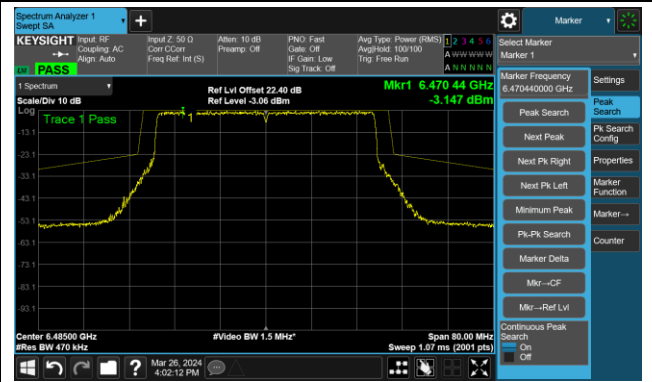

802.11be-EHT40 – Ant 0

Channel 3 (5965MHz)

The Reference Level

The Mask Data

Channel 51 (6205MHz)

The Reference Level

The Mask Data

Channel 91 (6405MHz)

The Reference Level

The Mask Data

802.11be-EHT40 – Ant 0

Channel 99 (6445MHz)

The Reference Level

The Mask Data

Channel 107 (6485MHz)

The Reference Level

The Mask Data

Channel 115 (6525MHz)

The Reference Level

The Mask Data

802.11be-EHT40 – Ant 0

Channel 123 (6565MHz)

The Reference Level

The Mask Data

Channel 147 (6850MHz)

The Reference Level

The Mask Data

Channel 179 (6845MHz)

The Reference Level

The Mask Data

802.11be-EHT40 – Ant 0

Channel 187 (6885MHz)