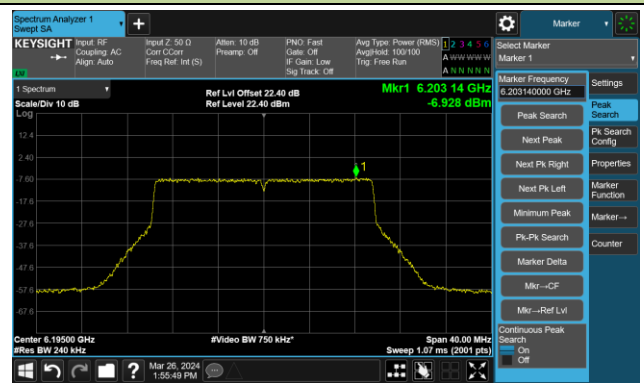

802.11ax-HE160 – Ant 0

Channel 111 (6505MHz)

The Reference Level

The Mask Data

Channel 143 (6665MHz)

The Reference Level

The Mask Data

Channel 175 (6825MHz)

The Reference Level

The Mask Data

802.11ax-HE160 – Ant 0

Channel 207 (6985MHz)

802.11be-EHT20 – Ant 0

Channel 1 (5955MHz)

The Reference Level

The Mask Data

Channel 49 (6195MHz)

The Reference Level

The Mask Data

Channel 93 (6415MHz)

The Reference Level

The Mask Data

802.11be-EHT20 – Ant 0

Channel 97 (6435MHz)

The Reference Level

The Mask Data

Channel 105 (6475MHz)

The Reference Level

The Mask Data

Channel 113 (6515MHz)

The Reference Level

The Mask Data