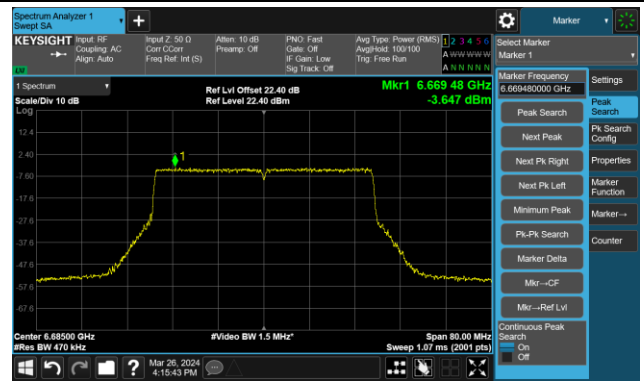

The Reference Level

The Mask Data

802.11be-EHT40 – Ant 0

Channel 99 (6445MHz)

The Reference Level

The Mask Data

Channel 107 (6485MHz)

The Reference Level

The Mask Data

Channel 115 (6525MHz)

The Reference Level

The Mask Data

802.11be-EHT40 – Ant 0

Channel 123 (6565MHz)

The Reference Level

The Mask Data

Channel 147 (6850MHz)

The Reference Level

The Mask Data

Channel 179 (6845MHz)

The Reference Level

The Mask Data

802.11be-EHT40 – Ant 0

Channel 187 (6885MHz)

The Reference Level

The Mask Data

Channel 195 (6925MHz)

The Reference Level

The Mask Data

Channel 211 (7005MHz)

The Reference Level

The Mask Data