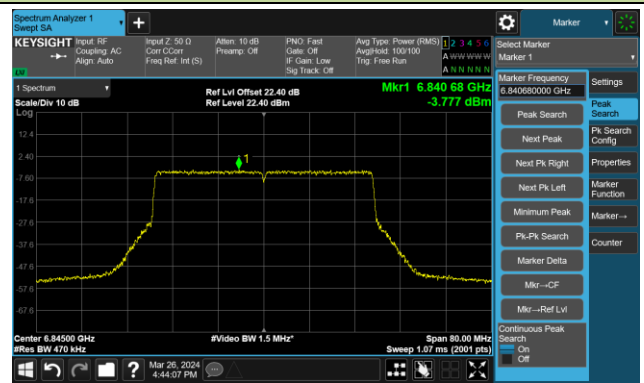

Channel 147 (6850MHz)

The Reference Level

The Mask Data

Channel 179 (6845MHz)

The Reference Level

The Mask Data

802.11be-EHT40 – Ant 0

Channel 187 (6885MHz)

The Reference Level

The Mask Data

Channel 195 (6925MHz)

The Reference Level

The Mask Data

Channel 211 (7005MHz)

The Reference Level

The Mask Data