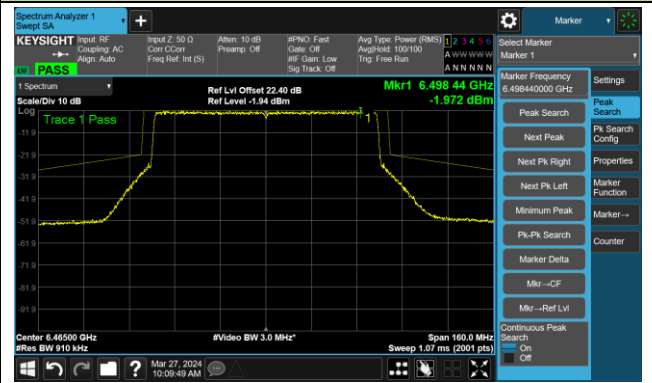

The Reference Level

The Mask Data

Channel 195 (6925MHz)

The Reference Level

The Mask Data

Channel 211 (7005MHz)

The Reference Level

The Mask Data

802.11be-EHT40 – Ant 0

Channel 227 (7085MHz)

The Reference Level

The Mask Data

802.11be-EHT80 – Ant 0

Channel 7 (5985MHz)

The Reference Level

The Mask Data

Channel 55 (6225MHz)

The Reference Level

The Mask Data

Channel 87 (6385MHz)

The Reference Level

The Mask Data

802.11be-EHT80 – Ant 0

Channel 103 (6465MHz)

The Reference Level

The Mask Data

Channel 119 (6545MHz)

The Reference Level

The Mask Data

Channel 135 (6625MHz)

The Reference Level

The Mask Data