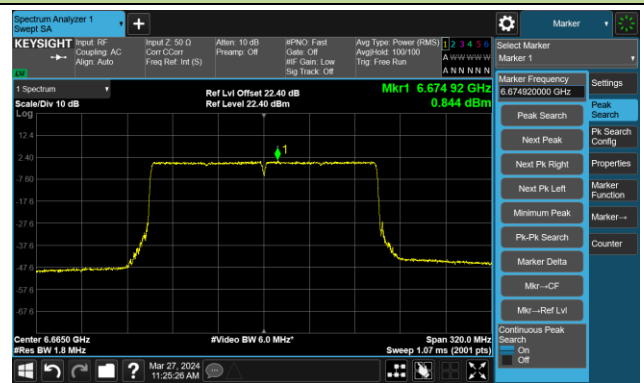

802.11ax-HE160 – Ant 0

Channel 111 (6505MHz)

The Reference Level

The Mask Data

Channel 143 (6665MHz)

The Reference Level

The Mask Data

Channel 175 (6825MHz)

The Reference Level

The Mask Data

802.11ax-HE160 – Ant 0

Channel 207 (6985MHz)

802.11be-EHT20 – Ant 0

Channel 1 (5955MHz)

The Reference Level

The Mask Data