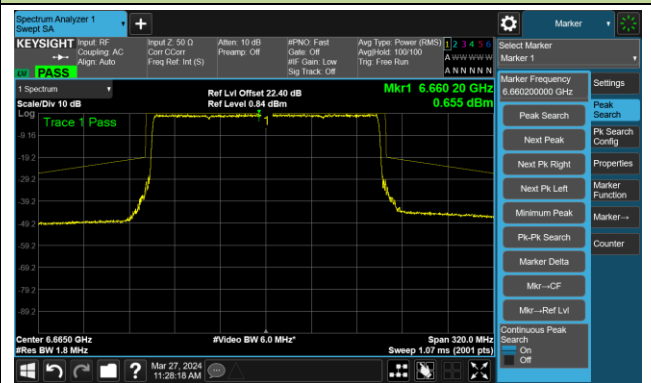

802.11ax-HE160 – Ant 0

Channel 111 (6505MHz)

The Reference Level

The Mask Data

Channel 143 (6665MHz)

The Reference Level

The Mask Data

Channel 175 (6825MHz)

The Reference Level

The Mask Data

802.11ax-HE160 – Ant 0

Channel 207 (6985MHz)

802.11be-EHT20 – Ant 0

Channel 1 (5955MHz)

The Reference Level

The Mask Data

Channel 49 (6195MHz)

The Reference Level

The Mask Data

Channel 93 (6415MHz)

The Reference Level

The Mask Data

802.11be-EHT20 – Ant 0

Channel 97 (6435MHz)

The Reference Level

The Mask Data

Channel 105 (6475MHz)

The Reference Level

The Mask Data

Channel 113 (6515MHz)

The Reference Level

The Mask Data