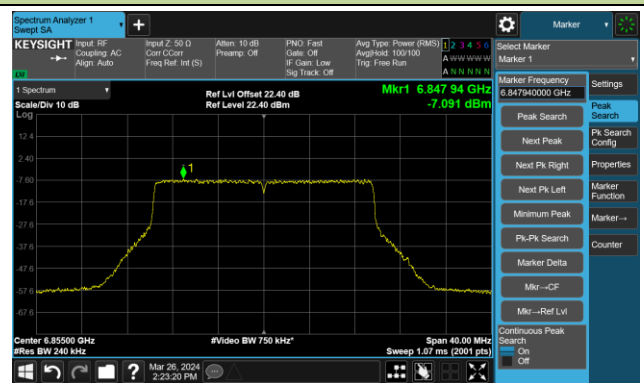

The Reference Level

The Mask Data

Channel 105 (6475MHz)

The Reference Level

The Mask Data

Channel 113 (6515MHz)

The Reference Level

The Mask Data

802.11be-EHT20 – Ant 0

Channel 117 (6535MHz)

The Reference Level

The Mask Data

Channel 149 (6950MHz)

The Reference Level

The Mask Data

Channel 181 (6855MHz)

The Reference Level

The Mask Data

802.11be-EHT20 – Ant 0

Channel 185 (6875MHz)

The Reference Level

The Mask Data

Channel 189 (6895MHz)

The Reference Level