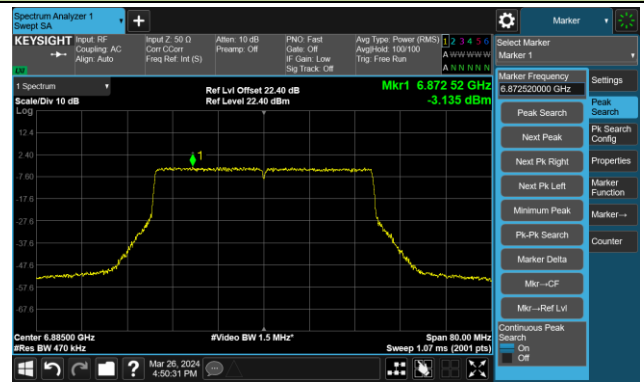

The Mask Data

Channel 115 (6525MHz)

The Reference Level

The Mask Data

802.11be-EHT40 – Ant 0

Channel 123 (6565MHz)

The Reference Level

The Mask Data

Channel 147 (6850MHz)

The Reference Level

The Mask Data

Channel 179 (6845MHz)

The Reference Level

The Mask Data

802.11be-EHT40 – Ant 0

Channel 187 (6885MHz)

The Reference Level

The Mask Data

Channel 195 (6925MHz)

The Reference Level

The Mask Data

Channel 211 (7005MHz)

The Reference Level

The Mask Data