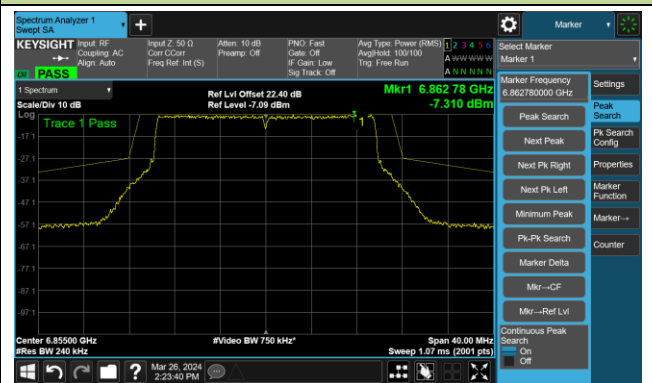

The Reference Level

The Mask Data

Channel 105 (6475MHz)

The Reference Level

The Mask Data

Channel 113 (6515MHz)

The Reference Level

The Mask Data

802.11be-EHT20 – Ant 0

Channel 117 (6535MHz)

The Reference Level

The Mask Data

Channel 149 (6950MHz)

The Reference Level

The Mask Data

Channel 181 (6855MHz)

The Reference Level

The Mask Data

802.11be-EHT20 – Ant 0

Channel 185 (6875MHz)

The Reference Level

The Mask Data

Channel 189 (6895MHz)

The Reference Level

The Mask Data

Channel 209 (6995MHz)

The Reference Level

The Mask Data

802.11be-EHT20 – Ant 0

Channel 229 (7095MHz)

The Reference Level

The Mask Data