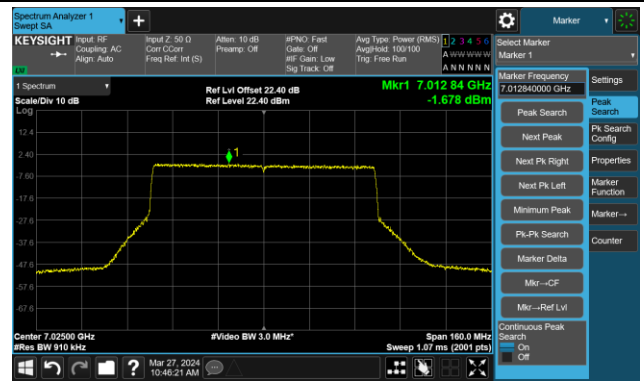

802.11be-EHT80 – Ant 0

Channel 151 (6705MHz)

The Reference Level

The Mask Data

Channel 167 (6785MHz)

The Reference Level

The Mask Data

Channel 183 (6865MHz)

The Reference Level

The Mask Data

802.11be-EHT80 – Ant 0

Channel 199 (6945MHz)

The Reference Level

The Mask Data

Channel 215 (7025MHz)

The Reference Level

The Mask Data