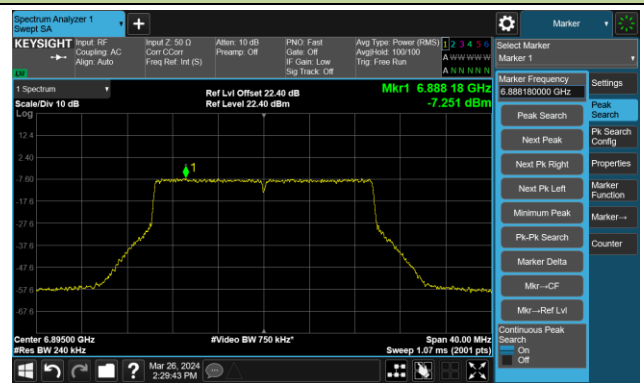

802.11be-EHT20 – Ant 0

Channel 117 (6535MHz)

The Reference Level

The Mask Data

Channel 149 (6950MHz)

The Reference Level

The Mask Data

Channel 181 (6855MHz)

The Reference Level

The Mask Data

802.11be-EHT20 – Ant 0

Channel 185 (6875MHz)

The Reference Level

The Mask Data

Channel 189 (6895MHz)

The Reference Level

The Mask Data

Channel 209 (6995MHz)

The Reference Level

The Mask Data

802.11be-EHT20 – Ant 0

Channel 229 (7095MHz)

The Reference Level

The Mask Data