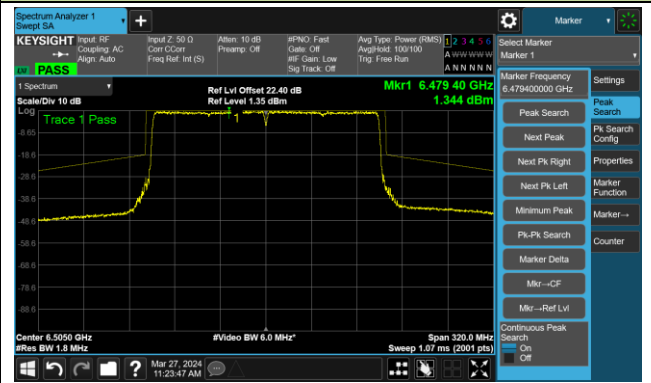

802.11ax-HE160 – Ant 0

Channel 111 (6505MHz)

The Reference Level

The Mask Data

Channel 143 (6665MHz)

The Reference Level

The Mask Data

Channel 175 (6825MHz)

The Reference Level

The Mask Data

802.11ax-HE160 – Ant 0

Channel 207 (6985MHz)

802.11be-EHT20 – Ant 0

Channel 1 (5955MHz)

The Reference Level

The Mask Data

Channel 49 (6195MHz)

The Reference Level

The Mask Data

Channel 93 (6415MHz)

The Reference Level

The Mask Data

802.11be-EHT20 – Ant 0

Channel 97 (6435MHz)

The Reference Level

The Mask Data

Channel 105 (6475MHz)

The Reference Level

The Mask Data

Channel 113 (6515MHz)

The Reference Level

The Mask Data