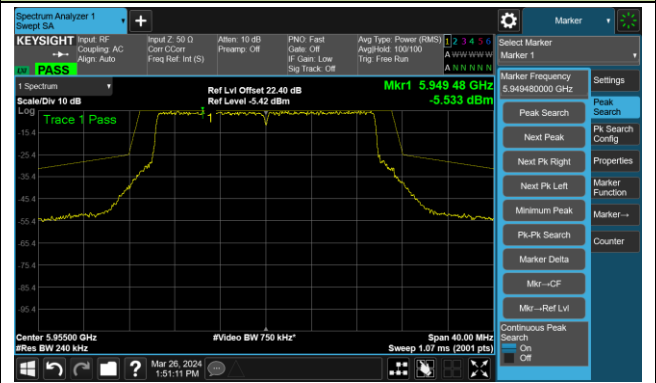

802.11ax-HE160 – Ant 0

Channel 111 (6505MHz)

The Reference Level

The Mask Data

Channel 143 (6665MHz)

The Reference Level

The Mask Data

Channel 175 (6825MHz)

The Reference Level

The Mask Data

802.11ax-HE160 – Ant 0

Channel 207 (6985MHz)

802.11be-EHT20 – Ant 0

Channel 1 (5955MHz)

The Reference Level

The Mask Data

Channel 49 (6195MHz)

The Reference Level

The Mask Data

Channel 93 (6415MHz)

The Reference Level

The Mask Data

802.11be-EHT20 – Ant 0

Channel 97 (6435MHz)

The Reference Level

The Mask Data

Channel 105 (6475MHz)

The Reference Level

The Mask Data

Channel 113 (6515MHz)

The Reference Level

The Mask Data