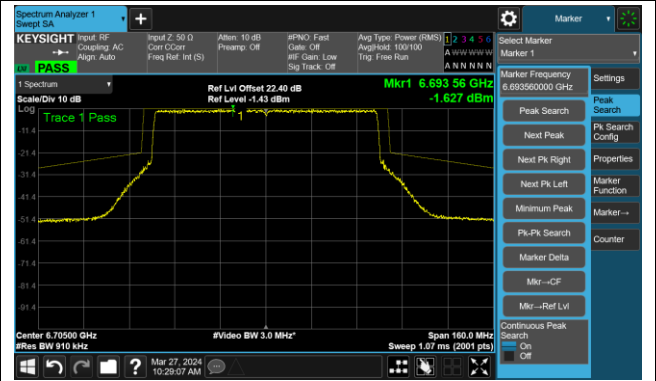

Channel 55 (6225MHz)

The Reference Level

The Mask Data

Channel 87 (6385MHz)

The Reference Level

The Mask Data

802.11be-EHT80 – Ant 0

Channel 103 (6465MHz)

The Reference Level

The Mask Data

Channel 119 (6545MHz)

The Reference Level

The Mask Data

Channel 135 (6625MHz)

The Reference Level

The Mask Data

802.11be-EHT80 – Ant 0

Channel 151 (6705MHz)

The Reference Level

The Mask Data

Channel 167 (6785MHz)

The Reference Level

The Mask Data

Channel 183 (6865MHz)