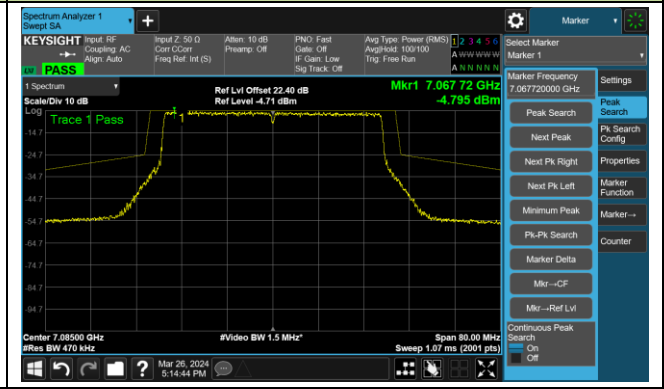

Channel 147 (6850MHz)

The Reference Level

The Mask Data

Channel 179 (6845MHz)

The Reference Level

The Mask Data

802.11be-EHT40 – Ant 0

Channel 187 (6885MHz)

The Reference Level

The Mask Data

Channel 195 (6925MHz)

The Reference Level

The Mask Data

Channel 211 (7005MHz)

The Reference Level

The Mask Data

802.11be-EHT40 – Ant 0

Channel 227 (7085MHz)

The Reference Level

The Mask Data

802.11be-EHT80 – Ant 0

Channel 7 (5985MHz)

The Reference Level

The Mask Data