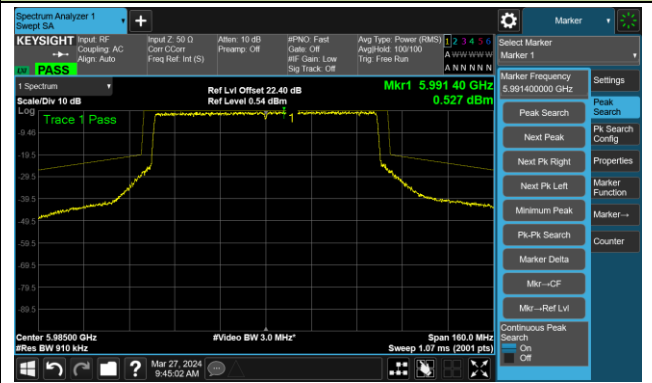

The Reference Level

The Mask Data

Channel 195 (6925MHz)

The Reference Level

The Mask Data

Channel 211 (7005MHz)

The Reference Level

The Mask Data

802.11be-EHT40 – Ant 0

Channel 227 (7085MHz)

The Reference Level

The Mask Data

802.11be-EHT80 – Ant 0

Channel 7 (5985MHz)

The Reference Level

The Mask Data

Channel 55 (6225MHz)

The Reference Level

The Mask Data

Channel 87 (6385MHz)

The Reference Level

The Mask Data

802.11be-EHT80 – Ant 0

Channel 103 (6465MHz)

The Reference Level

The Mask Data

Channel 119 (6545MHz)

The Reference Level

The Mask Data

Channel 135 (6625MHz)

The Reference Level

The Mask Data