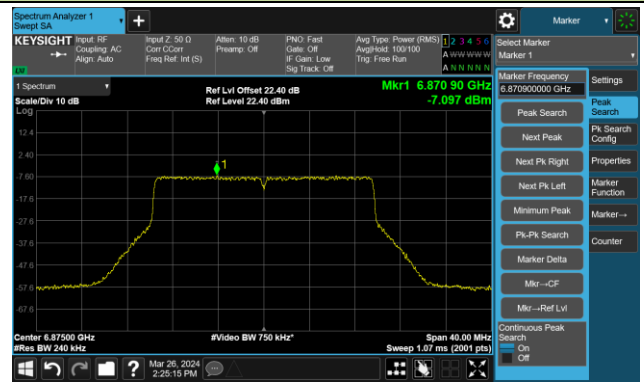

802.11be-EHT20 – Ant 0

Channel 117 (6535MHz)

The Reference Level

The Mask Data

Channel 149 (6950MHz)

The Reference Level

The Mask Data

Channel 181 (6855MHz)

The Reference Level

The Mask Data

802.11be-EHT20 – Ant 0

Channel 185 (6875MHz)

The Reference Level

The Mask Data

Channel 189 (6895MHz)

The Reference Level

The Mask Data

Channel 209 (6995MHz)

The Reference Level

The Mask Data

802.11be-EHT20 – Ant 0

Channel 229 (7095MHz)

The Reference Level

The Mask Data