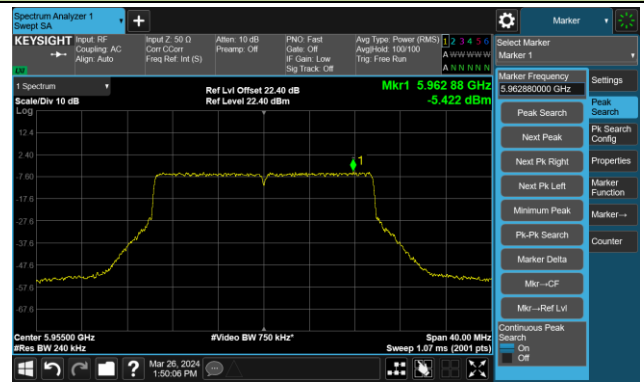

802.11ax-HE160 – Ant 0

Channel 111 (6505MHz)

The Reference Level

The Mask Data

Channel 143 (6665MHz)

The Reference Level

The Mask Data

Channel 175 (6825MHz)

The Reference Level

The Mask Data

802.11ax-HE160 – Ant 0

Channel 207 (6985MHz)

802.11be-EHT20 – Ant 0

Channel 1 (5955MHz)

The Reference Level

The Mask Data

Channel 49 (6195MHz)

The Reference Level

The Mask Data

Channel 93 (6415MHz)

The Reference Level

The Mask Data

802.11be-EHT20 – Ant 0

Channel 97 (6435MHz)

The Reference Level

The Mask Data

Channel 105 (6475MHz)

The Reference Level

The Mask Data

Channel 113 (6515MHz)

The Reference Level

The Mask Data