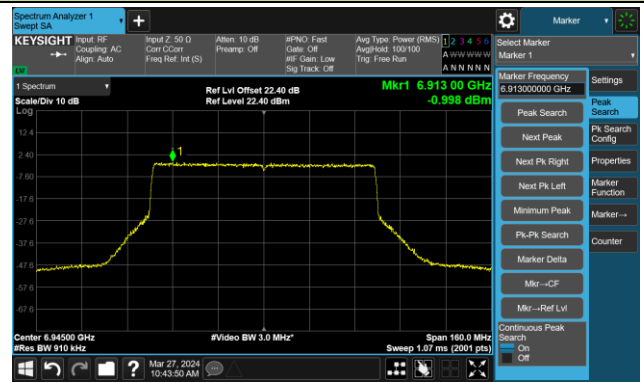

802.11be-EHT80 – Ant 0

Channel 151 (6705MHz)

The Reference Level

The Mask Data

Channel 167 (6785MHz)

The Reference Level

The Mask Data

Channel 183 (6865MHz)

The Reference Level

The Mask Data

802.11be-EHT80 – Ant 0

Channel 199 (6945MHz)

The Reference Level

The Mask Data

Channel 215 (7025MHz)

The Reference Level

The Mask Data