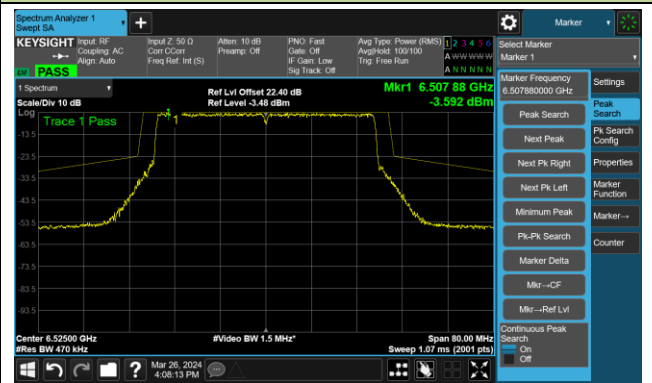

The Reference Level

The Mask Data

802.11be-EHT40 – Ant 0

Channel 99 (6445MHz)

The Reference Level

The Mask Data

Channel 107 (6485MHz)

The Reference Level

The Mask Data

Channel 115 (6525MHz)

The Reference Level

The Mask Data

802.11be-EHT40 – Ant 0

Channel 123 (6565MHz)

The Reference Level

The Mask Data

Channel 147 (6850MHz)

The Reference Level

The Mask Data

Channel 179 (6845MHz)

The Reference Level

The Mask Data

802.11be-EHT40 – Ant 0

Channel 187 (6885MHz)

The Reference Level

The Mask Data

Channel 195 (6925MHz)

The Reference Level

The Mask Data

Channel 211 (7005MHz)

The Reference Level

The Mask Data