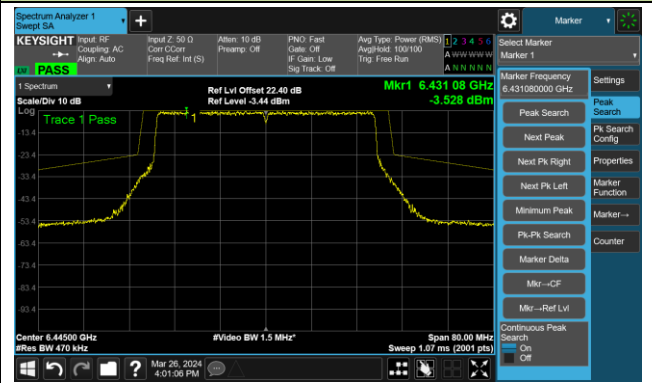

802.11be-EHT40 – Ant 0

Channel 3 (5965MHz)

The Reference Level

The Mask Data

Channel 51 (6205MHz)

The Reference Level

The Mask Data

Channel 91 (6405MHz)

The Reference Level

The Mask Data

802.11be-EHT40 – Ant 0

Channel 99 (6445MHz)

The Reference Level

The Mask Data

Channel 107 (6485MHz)

The Reference Level

The Mask Data

Channel 115 (6525MHz)

The Reference Level

The Mask Data

802.11be-EHT40 – Ant 0

Channel 123 (6565MHz)

The Reference Level

The Mask Data

Channel 147 (6850MHz)

The Reference Level

The Mask Data

Channel 179 (6845MHz)

The Reference Level

The Mask Data

802.11be-EHT40 – Ant 0

Channel 187 (6885MHz)