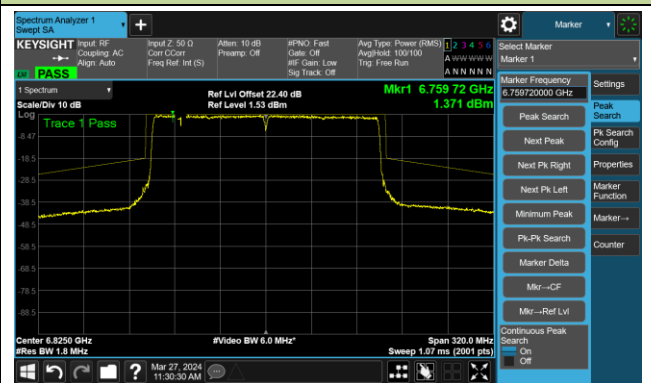

802.11ax-HE160 – Ant 0

Channel 111 (6505MHz)

The Reference Level

The Mask Data

Channel 143 (6665MHz)

The Reference Level

The Mask Data

Channel 175 (6825MHz)

The Reference Level

The Mask Data

802.11ax-HE160 – Ant 0

Channel 207 (6985MHz)

802.11be-EHT20 – Ant 0

Channel 1 (5955MHz)

The Reference Level

The Mask Data

Channel 49 (6195MHz)

The Reference Level

The Mask Data

Channel 93 (6415MHz)

The Reference Level

The Mask Data

802.11be-EHT20 – Ant 0

Channel 97 (6435MHz)