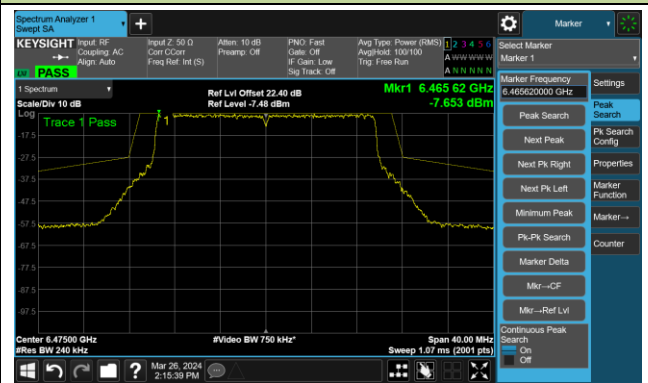

Channel 49 (6195MHz)

The Reference Level

The Mask Data

Channel 93 (6415MHz)

The Reference Level

The Mask Data

802.11be-EHT20 – Ant 0

Channel 97 (6435MHz)

The Reference Level

The Mask Data

Channel 105 (6475MHz)

The Reference Level

The Mask Data

Channel 113 (6515MHz)

The Reference Level

The Mask Data

802.11be-EHT20 – Ant 0

Channel 117 (6535MHz)

The Reference Level

The Mask Data

Channel 149 (6950MHz)

The Reference Level

The Mask Data

Channel 181 (6855MHz)

The Reference Level

The Mask Data

802.11be-EHT20 – Ant 0

Channel 185 (6875MHz)

The Reference Level

The Mask Data

Channel 189 (6895MHz)

The Reference Level