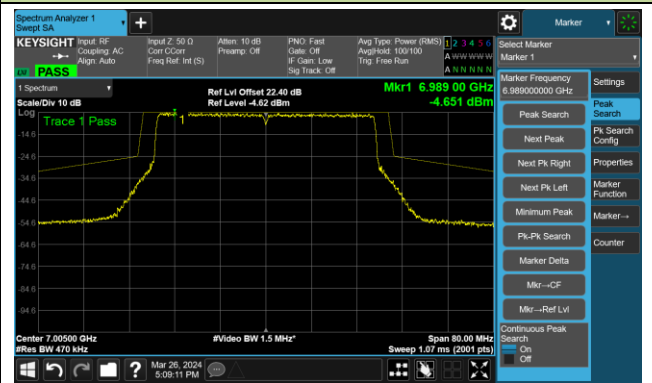

Channel 147 (6850MHz)

The Reference Level

The Mask Data

Channel 179 (6845MHz)

The Reference Level

The Mask Data

802.11be-EHT40 – Ant 0

Channel 187 (6885MHz)

The Reference Level

The Mask Data

Channel 195 (6925MHz)

The Reference Level

The Mask Data

Channel 211 (7005MHz)

The Reference Level

The Mask Data

802.11be-EHT40 – Ant 0

Channel 227 (7085MHz)

The Reference Level

The Mask Data

802.11be-EHT80 – Ant 0

Channel 7 (5985MHz)

The Reference Level

The Mask Data