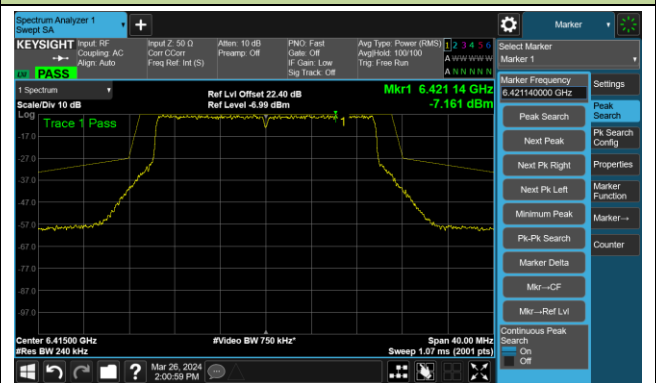

The Reference Level

The Mask Data

802.11ax-HE160 – Ant 0

Channel 207 (6985MHz)

802.11be-EHT20 – Ant 0

Channel 1 (5955MHz)

The Reference Level

The Mask Data

Channel 49 (6195MHz)

The Reference Level

The Mask Data

Channel 93 (6415MHz)

The Reference Level

The Mask Data

802.11be-EHT20 – Ant 0

Channel 97 (6435MHz)

The Reference Level

The Mask Data

Channel 105 (6475MHz)

The Reference Level

The Mask Data

Channel 113 (6515MHz)

The Reference Level

The Mask Data

802.11be-EHT20 – Ant 0

Channel 117 (6535MHz)

The Reference Level

The Mask Data

Channel 149 (6950MHz)

The Reference Level

The Mask Data

Channel 181 (6855MHz)