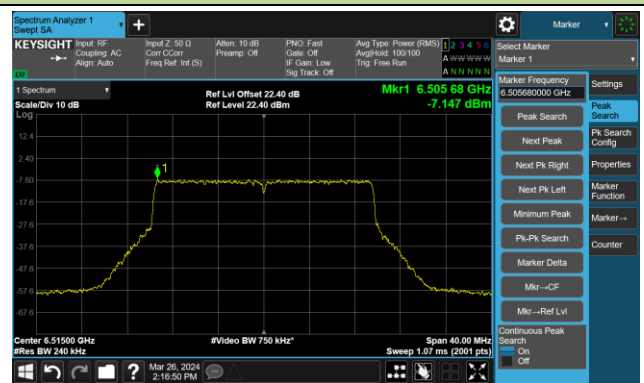

The Reference Level

The Mask Data

Channel 105 (6475MHz)

The Reference Level

The Mask Data

Channel 113 (6515MHz)

The Reference Level

The Mask Data

802.11be-EHT20 – Ant 0

Channel 117 (6535MHz)

The Reference Level

The Mask Data

Channel 149 (6950MHz)

The Reference Level

The Mask Data

Channel 181 (6855MHz)