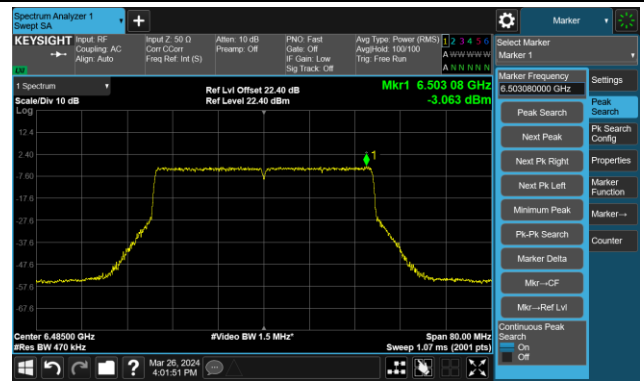

The Reference Level

The Mask Data

802.11be-EHT40 – Ant 0

Channel 99 (6445MHz)

The Reference Level

The Mask Data

Channel 107 (6485MHz)

The Reference Level

The Mask Data

Channel 115 (6525MHz)

The Reference Level

The Mask Data

802.11be-EHT40 – Ant 0

Channel 123 (6565MHz)

The Reference Level

The Mask Data