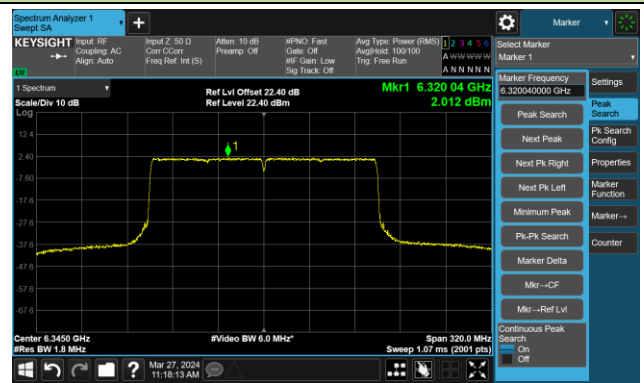

802.11ax-HE80- Ant 0

Channel 199 (6945MHz)

The Reference Level

The Mask Data

Channel 215 (7025MHz)

The Reference Level

The Mask Data

802.11ax-HE160 – Ant 0

Channel 15 (6025MHz)

The Reference Level

The Mask Data

Channel 47 (6185MHz)

The Reference Level

The Mask Data

Channel 79 (6345MHz)

The Reference Level

The Mask Data