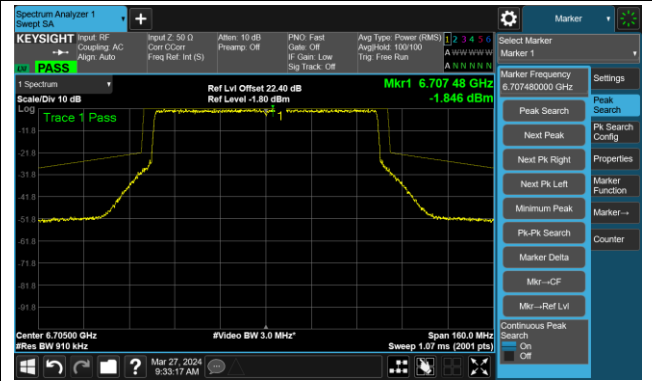

The Mask Data

Channel 87 (6385MHz)

The Reference Level

The Mask Data

802.11ax-HE80 – Ant 0

Channel 103 (6465MHz)

The Reference Level

The Mask Data

Channel 119 (6545MHz)

The Reference Level

The Mask Data

Channel 135 (6625MHz)

The Reference Level

The Mask Data

802.11ax-HE80-Ant 0

Channel 151 (6705MHz)

The Reference Level

The Mask Data

Channel 167 (6785MHz)

The Reference Level

The Mask Data

Channel 183 (6865MHz)

The Reference Level

The Mask Data

802.11ax-HE80- Ant 0

Channel 199 (6945MHz)

The Reference Level

The Mask Data

Channel 215 (7025MHz)

The Reference Level

The Mask Data

802.11ax-HE160 – Ant 0