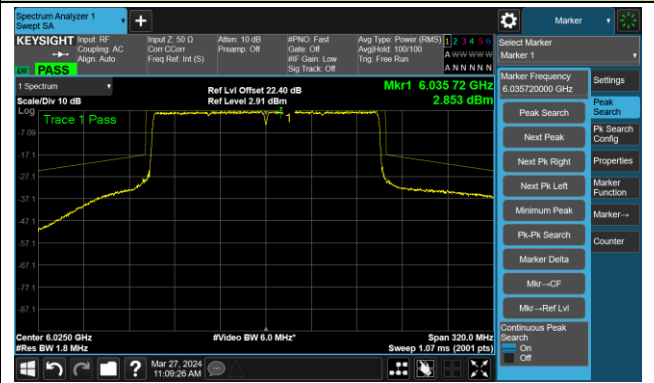

The Reference Level

The Mask Data

Channel 167 (6785MHz)

The Reference Level

The Mask Data

Channel 183 (6865MHz)

The Reference Level

The Mask Data

802.11ax-HE80- Ant 0

Channel 199 (6945MHz)

The Reference Level

The Mask Data

Channel 215 (7025MHz)

The Reference Level

The Mask Data

802.11ax-HE160 – Ant 0

Channel 15 (6025MHz)

The Reference Level

The Mask Data

Channel 47 (6185MHz)

The Reference Level

The Mask Data

Channel 79 (6345MHz)

The Reference Level