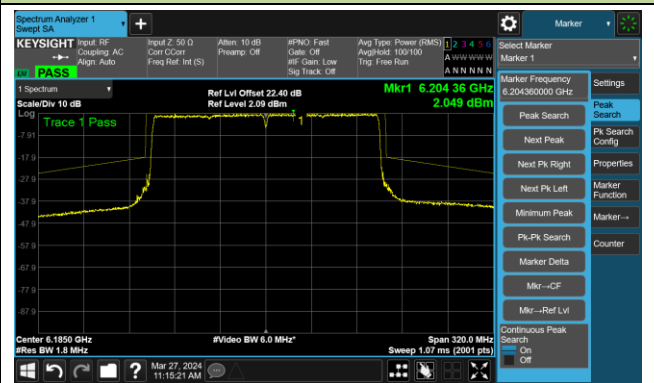

802.11ax-HE80- Ant 0

Channel 199 (6945MHz)

The Reference Level

The Mask Data

Channel 215 (7025MHz)

The Reference Level

The Mask Data

802.11ax-HE160 – Ant 0

Channel 15 (6025MHz)

The Reference Level

The Mask Data

Channel 47 (6185MHz)

The Reference Level

The Mask Data

Channel 79 (6345MHz)

The Reference Level

The Mask Data