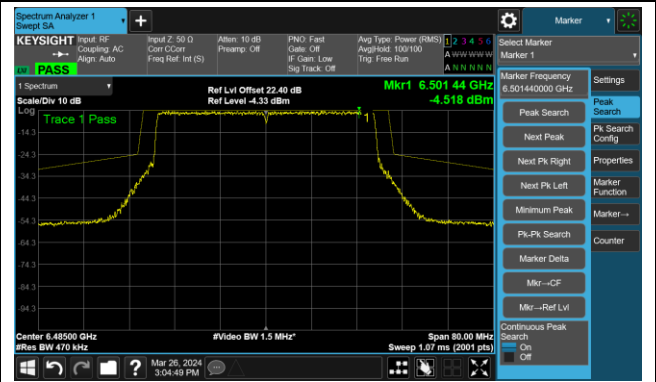

The Reference Level

The Mask Data

Channel 51 (6205MHz)

The Reference Level

The Mask Data

Channel 91 (6405MHz)

The Reference Level

The Mask Data

802.11ax-HE40 – Ant 0

Channel 99 (6445MHz)

The Reference Level

The Mask Data

Channel 107 (6485MHz)

The Reference Level

The Mask Data

Channel 115 (6525MHz)

The Reference Level

The Mask Data

802.11ax-HE40 – Ant 0

Channel 123 (6565MHz)

The Reference Level

The Mask Data

Channel 147 (6685MHz)

The Reference Level