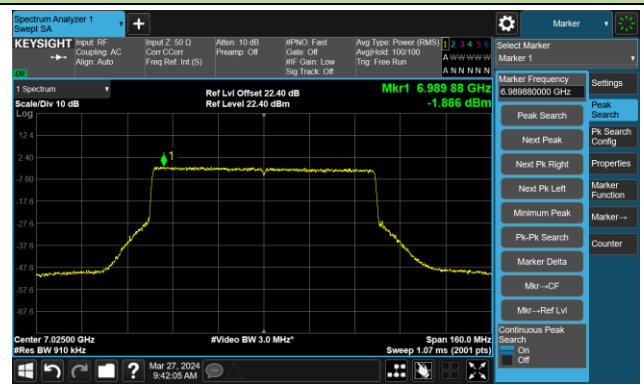

The Reference Level

The Mask Data

Channel 167 (6785MHz)

The Reference Level

The Mask Data

Channel 183 (6865MHz)

The Reference Level

The Mask Data

802.11ax-HE80- Ant 0

Channel 199 (6945MHz)

The Reference Level

The Mask Data

Channel 215 (7025MHz)

The Reference Level

The Mask Data

802.11ax-HE160 – Ant 0

Channel 15 (6025MHz)

The Reference Level

The Mask Data

Channel 47 (6185MHz)

The Reference Level

The Mask Data

Channel 79 (6345MHz)

The Reference Level