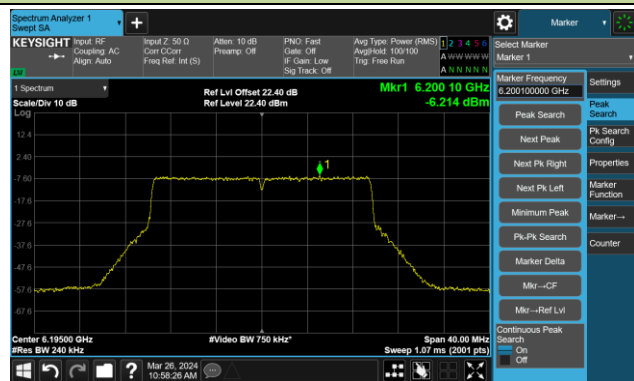

Test Site	WZ-SR5	Test Engineer	Luis Yang
Test Date	2024-03-26~2024-04-19	Test Mode	STBC Mode

802.11ax-HE20 – Ant 0

Channel 1 (5955MHz)

The Reference Level

The Mask Data

Channel 49 (6195MHz)

The Reference Level

The Mask Data

Channel 93 (6415MHz)

The Reference Level

The Mask Data

802.11ax-HE20 – Ant 0

Channel 97 (6435MHz)

The Reference Level

The Mask Data

Channel 105 (6475MHz)

The Reference Level

The Mask Data

Channel 113 (6515MHz)

The Reference Level

The Mask Data

802.11ax-HE20 – Ant 0

Channel 117 (6535MHz)

The Reference Level

The Mask Data

Channel 149 (6695MHz)

The Reference Level

The Mask Data

Channel 181 (6855MHz)

The Reference Level

The Mask Data