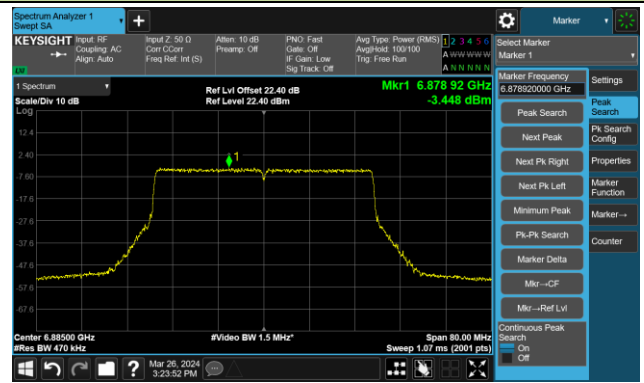

The Reference Level

The Mask Data

802.11ax-HE40 – Ant 0

Channel 123 (6565MHz)

The Reference Level

The Mask Data

Channel 147 (6685MHz)

The Reference Level

The Mask Data

Channel 179 (6845MHz)

The Reference Level

The Mask Data

802.11ax-HE40 – Ant 0

Channel 187 (6885MHz)

The Reference Level

The Mask Data

Channel 195 (6925MHz)

The Reference Level

The Mask Data

Channel 211 (7005MHz)

The Reference Level

The Mask Data

802.11ax-HE40 – Ant 0

Channel 227 (7085MHz)