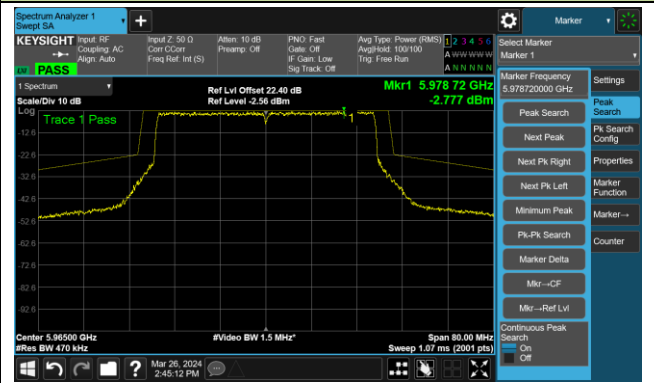

802.11ax-HE20 – Ant 0

Channel 185 (6875MHz)

The Reference Level

The Mask Data

Channel 189 (6895MHz)

The Reference Level

The Mask Data

Channel 209 (6995MHz)

The Reference Level

The Mask Data

802.11ax-HE20 – Ant 0

Channel 229 (7095MHz)

The Reference Level

The Mask Data

802.11ax-HE40 – Ant 0

Channel 3 (5965MHz)

The Reference Level

The Mask Data

Channel 51 (6205MHz)

The Reference Level

The Mask Data

Channel 91 (6405MHz)

The Reference Level

The Mask Data