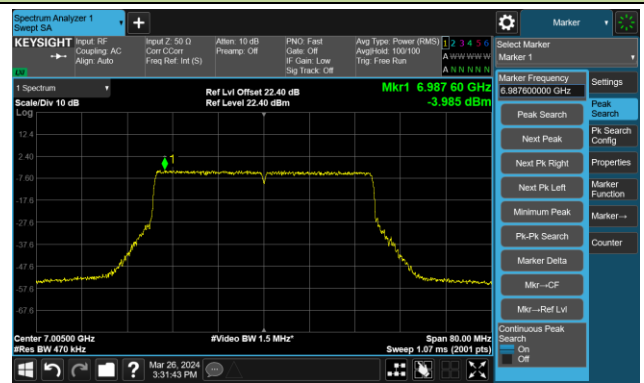

The Mask Data

Channel 179 (6845MHz)

The Reference Level

The Mask Data

802.11ax-HE40 – Ant 0

Channel 187 (6885MHz)

The Reference Level

The Mask Data

Channel 195 (6925MHz)

The Reference Level

The Mask Data

Channel 211 (7005MHz)

The Reference Level

The Mask Data

802.11ax-HE40 – Ant 0

Channel 227 (7085MHz)

The Reference Level

The Mask Data

802.11ax-HE80 – Ant 0

Channel 7 (5985MHz)

The Reference Level

The Mask Data

Channel 55 (6225MHz)

The Reference Level