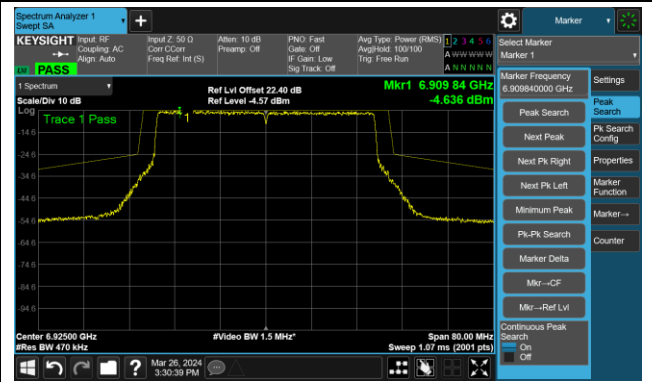

The Reference Level

The Mask Data

802.11ax-HE40 – Ant 0

Channel 123 (6565MHz)

The Reference Level

The Mask Data

Channel 147 (6685MHz)

The Reference Level

The Mask Data

Channel 179 (6845MHz)

The Reference Level

The Mask Data

802.11ax-HE40 – Ant 0

Channel 187 (6885MHz)

The Reference Level

The Mask Data

Channel 195 (6925MHz)

The Reference Level

The Mask Data

Channel 211 (7005MHz)

The Reference Level

The Mask Data

802.11ax-HE40 – Ant 0

Channel 227 (7085MHz)

The Reference Level

The Mask Data

802.11ax-HE80 – Ant 0

Channel 7 (5985MHz)

The Reference Level

The Mask Data

Channel 55 (6225MHz)

The Reference Level