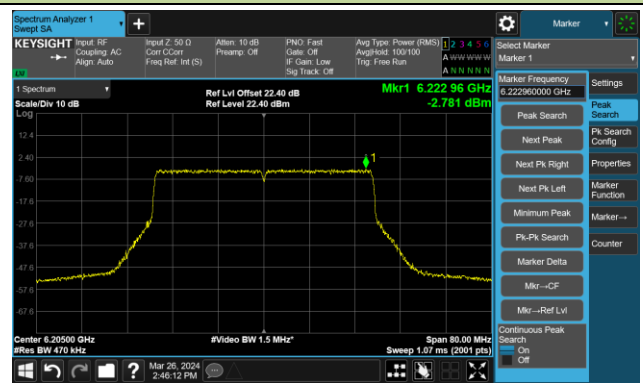

The Reference Level

The Mask Data

802.11ax-HE20 – Ant 0

Channel 229 (7095MHz)

The Reference Level

The Mask Data

802.11ax-HE40 – Ant 0

Channel 3 (5965MHz)

The Reference Level

The Mask Data

Channel 51 (6205MHz)

The Reference Level

The Mask Data

Channel 91 (6405MHz)

The Reference Level

The Mask Data

802.11ax-HE40 – Ant 0

Channel 99 (6445MHz)

The Reference Level

The Mask Data

Channel 107 (6485MHz)

The Reference Level

The Mask Data

Channel 115 (6525MHz)