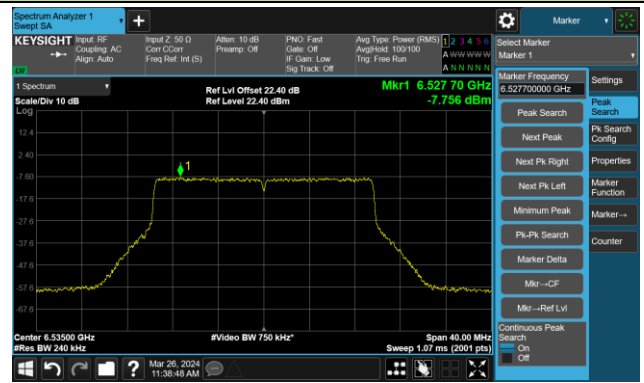

Channel 105 (6475MHz)

The Reference Level

The Mask Data

Channel 113 (6515MHz)

The Reference Level

The Mask Data

802.11ax-HE20 – Ant 0

Channel 117 (6535MHz)

The Reference Level

The Mask Data

Channel 149 (6695MHz)

The Reference Level

The Mask Data

Channel 181 (6855MHz)

The Reference Level

The Mask Data

802.11ax-HE20 – Ant 0

Channel 185 (6875MHz)

The Reference Level

The Mask Data

Channel 189 (6895MHz)

The Reference Level

The Mask Data

Channel 209 (6995MHz)