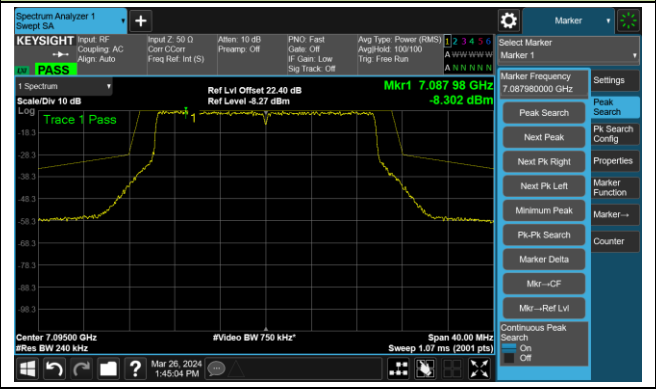

802.11ax-HE20 – Ant 0

Channel 185 (6875MHz)

The Reference Level

The Mask Data

Channel 189 (6895MHz)

The Reference Level

The Mask Data

Channel 209 (6995MHz)

The Reference Level

The Mask Data

802.11ax-HE20 – Ant 0

Channel 229 (7095MHz)

The Reference Level

The Mask Data

802.11ax-HE40 – Ant 0

Channel 3 (5965MHz)

The Reference Level

The Mask Data

Channel 51 (6205MHz)

The Reference Level

The Mask Data

Channel 91 (6405MHz)

The Reference Level

The Mask Data