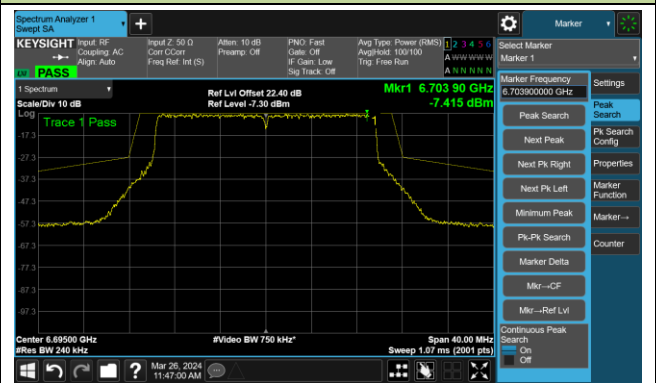

Channel 105 (6475MHz)

The Reference Level

The Mask Data

Channel 113 (6515MHz)

The Reference Level

The Mask Data

802.11ax-HE20 – Ant 0

Channel 117 (6535MHz)

The Reference Level

The Mask Data

Channel 149 (6695MHz)

The Reference Level

The Mask Data

Channel 181 (6855MHz)

The Reference Level

The Mask Data

802.11ax-HE20 – Ant 0

Channel 185 (6875MHz)

The Reference Level

The Mask Data

Channel 189 (6895MHz)

The Reference Level

The Mask Data

Channel 209 (6995MHz)

The Reference Level

The Mask Data

802.11ax-HE20 – Ant 0

Channel 229 (7095MHz)

The Reference Level

The Mask Data

802.11ax-HE40 – Ant 0

Channel 3 (5965MHz)