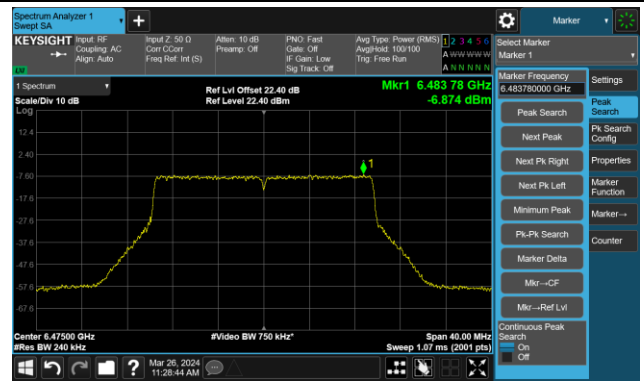

Test Site	WZ-SR5	Test Engineer	Luis Yang
Test Date	2024-03-26~2024-04-19	Test Mode	STBC Mode

802.11ax-HE20 – Ant 0

Channel 1 (5955MHz)

The Reference Level

The Mask Data

Channel 49 (6195MHz)

The Reference Level

The Mask Data

Channel 93 (6415MHz)

The Reference Level

The Mask Data

802.11ax-HE20 – Ant 0

Channel 97 (6435MHz)

The Reference Level

The Mask Data

Channel 105 (6475MHz)

The Reference Level

The Mask Data

Channel 113 (6515MHz)

The Reference Level

The Mask Data

802.11ax-HE20 – Ant 0

Channel 117 (6535MHz)

The Reference Level

The Mask Data

Channel 149 (6695MHz)

The Reference Level

The Mask Data

Channel 181 (6855MHz)

The Reference Level

The Mask Data