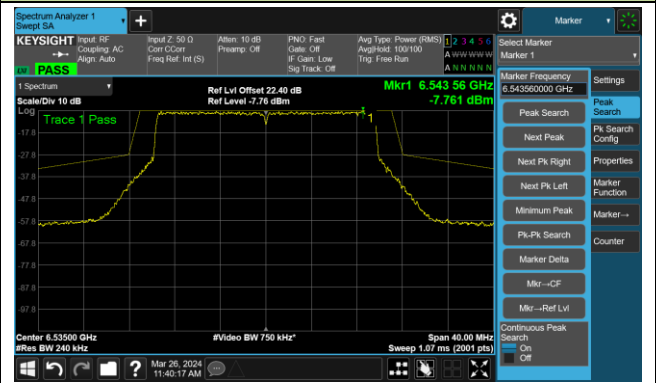

The Mask Data

Channel 93 (6415MHz)

The Reference Level

The Mask Data

802.11ax-HE20 – Ant 0

Channel 97 (6435MHz)

The Reference Level

The Mask Data

Channel 105 (6475MHz)

The Reference Level

The Mask Data

Channel 113 (6515MHz)

The Reference Level

The Mask Data

802.11ax-HE20 – Ant 0

Channel 117 (6535MHz)

The Reference Level

The Mask Data

Channel 149 (6695MHz)

The Reference Level

The Mask Data

Channel 181 (6855MHz)

The Reference Level

The Mask Data

802.11ax-HE20 – Ant 0

Channel 185 (6875MHz)

The Reference Level

The Mask Data

Channel 189 (6895MHz)

The Reference Level

The Mask Data

Channel 209 (6995MHz)