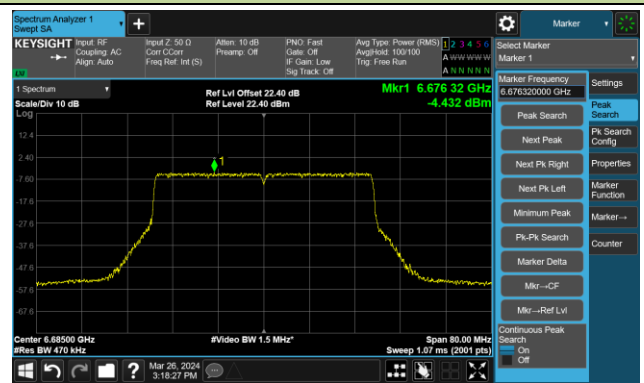

The Reference Level

The Mask Data

802.11ax-HE40 – Ant 0

Channel 123 (6565MHz)

The Reference Level

The Mask Data

Channel 147 (6685MHz)

The Reference Level

The Mask Data

Channel 179 (6845MHz)

The Reference Level

The Mask Data

802.11ax-HE40 – Ant 0

Channel 187 (6885MHz)

The Reference Level

The Mask Data

Channel 195 (6925MHz)

The Reference Level

The Mask Data

Channel 211 (7005MHz)

The Reference Level

The Mask Data

802.11ax-HE40 – Ant 0

Channel 227 (7085MHz)