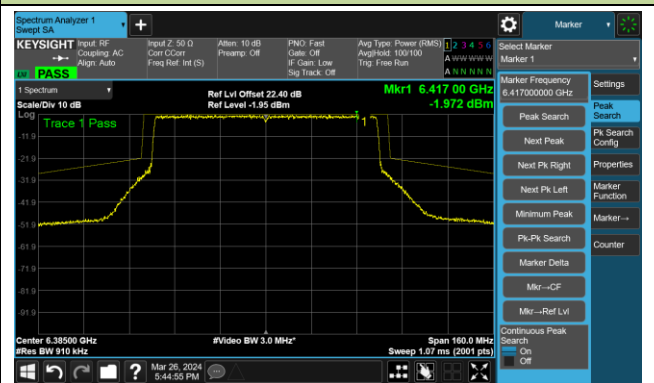

The Reference Level

The Mask Data

802.11ax-HE80 – Ant 0

Channel 7 (5985MHz)

The Reference Level

The Mask Data

Channel 55 (6225MHz)

The Reference Level

The Mask Data

Channel 87 (6385MHz)

The Reference Level

The Mask Data

802.11ax-HE80 – Ant 0

Channel 103 (6465MHz)

The Reference Level

The Mask Data

Channel 119 (6545MHz)

The Reference Level

The Mask Data

Channel 135 (6625MHz)

The Reference Level

The Mask Data

802.11ax-HE80-Ant 0

Channel 151 (6705MHz)

The Reference Level

The Mask Data

Channel 167 (6785MHz)

The Reference Level

The Mask Data

Channel 183 (6865MHz)

The Reference Level

The Mask Data