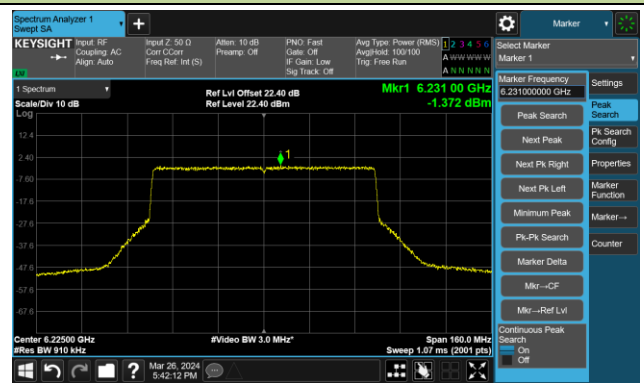

Channel 195 (6925MHz)

The Reference Level

The Mask Data

Channel 211 (7005MHz)

The Reference Level

The Mask Data

802.11ax-HE40 – Ant 0

Channel 227 (7085MHz)

The Reference Level

The Mask Data

802.11ax-HE80 – Ant 0

Channel 7 (5985MHz)

The Reference Level

The Mask Data

Channel 55 (6225MHz)

The Reference Level

The Mask Data

Channel 87 (6385MHz)

The Reference Level

The Mask Data

802.11ax-HE80 – Ant 0

Channel 103 (6465MHz)

The Reference Level

The Mask Data