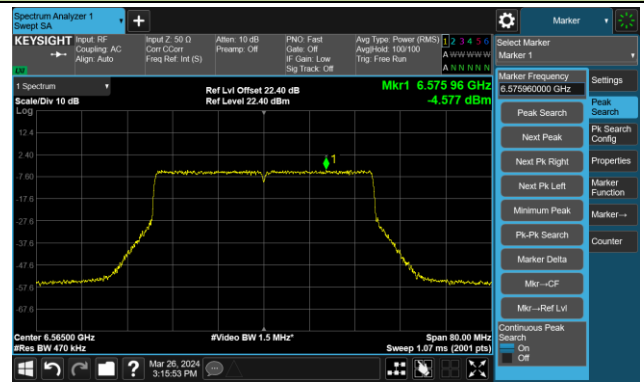

The Reference Level

The Mask Data

802.11ax-HE40 – Ant 0

Channel 123 (6565MHz)

The Reference Level

The Mask Data

Channel 147 (6685MHz)

The Reference Level

The Mask Data

Channel 179 (6845MHz)

The Reference Level

The Mask Data

802.11ax-HE40 – Ant 0

Channel 187 (6885MHz)

The Reference Level

The Mask Data

Channel 195 (6925MHz)

The Reference Level

The Mask Data

Channel 211 (7005MHz)

The Reference Level

The Mask Data

802.11ax-HE40 – Ant 0

Channel 227 (7085MHz)