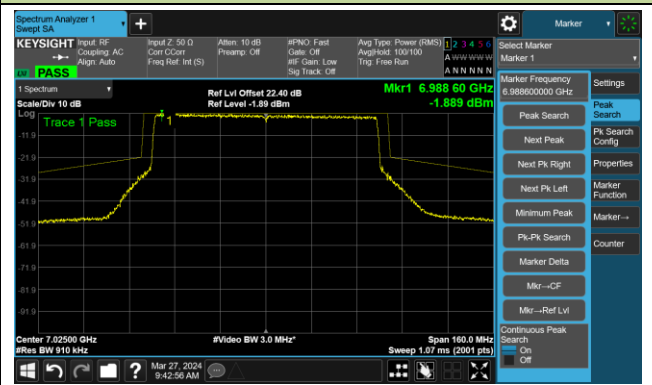

The Reference Level

The Mask Data

Channel 167 (6785MHz)

The Reference Level

The Mask Data

Channel 183 (6865MHz)

The Reference Level

The Mask Data

802.11ax-HE80- Ant 0

Channel 199 (6945MHz)

The Reference Level

The Mask Data

Channel 215 (7025MHz)

The Reference Level

The Mask Data

802.11ax-HE160 – Ant 0

Channel 15 (6025MHz)

The Reference Level

The Mask Data

Channel 47 (6185MHz)

The Reference Level

The Mask Data

Channel 79 (6345MHz)

The Reference Level

The Mask Data