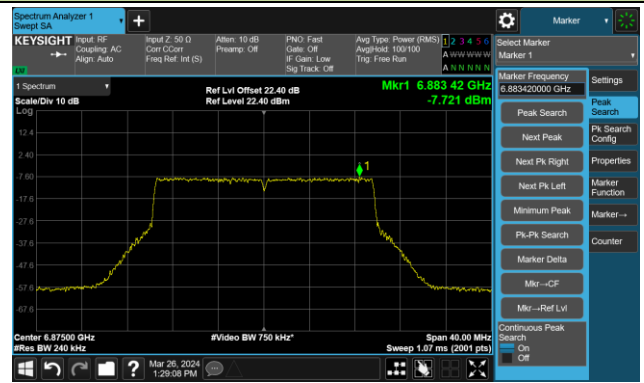

Channel 105 (6475MHz)

The Reference Level

The Mask Data

Channel 113 (6515MHz)

The Reference Level

The Mask Data

802.11ax-HE20 – Ant 0

Channel 117 (6535MHz)

The Reference Level

The Mask Data

Channel 149 (6695MHz)

The Reference Level

The Mask Data

Channel 181 (6855MHz)

The Reference Level

The Mask Data

802.11ax-HE20 – Ant 0

Channel 185 (6875MHz)

The Reference Level

The Mask Data

Channel 189 (6895MHz)

The Reference Level

The Mask Data

Channel 209 (6995MHz)