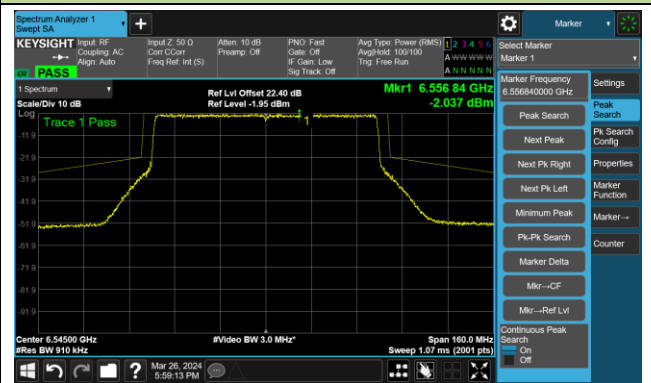

The Reference Level

The Mask Data

802.11ax-HE80 – Ant 0

Channel 7 (5985MHz)

The Reference Level

The Mask Data

Channel 55 (6225MHz)

The Reference Level

The Mask Data

Channel 87 (6385MHz)

The Reference Level

The Mask Data

802.11ax-HE80 – Ant 0

Channel 103 (6465MHz)

The Reference Level

The Mask Data

Channel 119 (6545MHz)

The Reference Level

The Mask Data

Channel 135 (6625MHz)

The Reference Level

The Mask Data

802.11ax-HE80-Ant 0

Channel 151 (6705MHz)

The Reference Level

The Mask Data

Channel 167 (6785MHz)

The Reference Level

The Mask Data

Channel 183 (6865MHz)

The Reference Level

The Mask Data