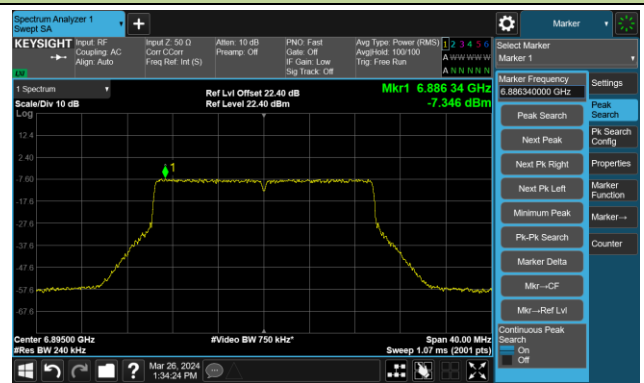

The Reference Level

The Mask Data

Channel 149 (6695MHz)

The Reference Level

The Mask Data

Channel 181 (6855MHz)

The Reference Level

The Mask Data

802.11ax-HE20 – Ant 0

Channel 185 (6875MHz)

The Reference Level

The Mask Data

Channel 189 (6895MHz)

The Reference Level

The Mask Data

Channel 209 (6995MHz)

The Reference Level

The Mask Data

802.11ax-HE20 – Ant 0

Channel 229 (7095MHz)

The Reference Level

The Mask Data

802.11ax-HE40 – Ant 0

Channel 3 (5965MHz)

The Reference Level

The Mask Data

Channel 51 (6205MHz)

The Reference Level

The Mask Data

Channel 91 (6405MHz)

The Reference Level

The Mask Data