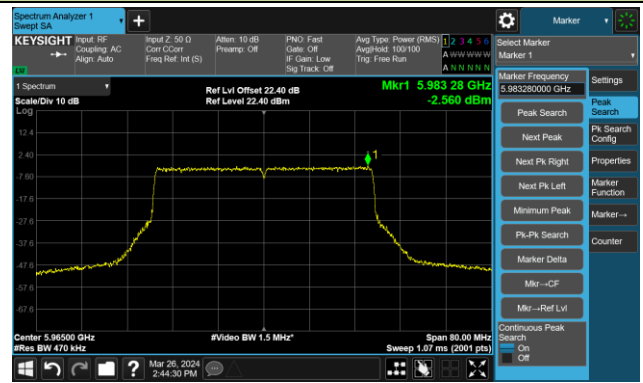

802.11ax-HE20 – Ant 0

Channel 185 (6875MHz)

The Reference Level

The Mask Data

Channel 189 (6895MHz)

The Reference Level

The Mask Data

Channel 209 (6995MHz)

The Reference Level

The Mask Data

802.11ax-HE20 – Ant 0

Channel 229 (7095MHz)

The Reference Level

The Mask Data

802.11ax-HE40 – Ant 0

Channel 3 (5965MHz)

The Reference Level

The Mask Data

Channel 51 (6205MHz)

The Reference Level

The Mask Data

Channel 91 (6405MHz)

The Reference Level

The Mask Data