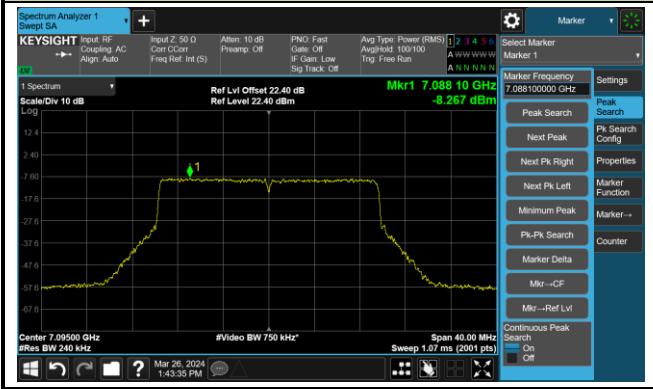

The Reference Level

The Mask Data

802.11ax-HE20 – Ant 0

Channel 229 (7095MHz)

The Reference Level

The Mask Data

802.11ax-HE40 – Ant 0

Channel 3 (5965MHz)

The Reference Level

The Mask Data

Channel 51 (6205MHz)

The Reference Level

The Mask Data

Channel 91 (6405MHz)

The Reference Level

The Mask Data