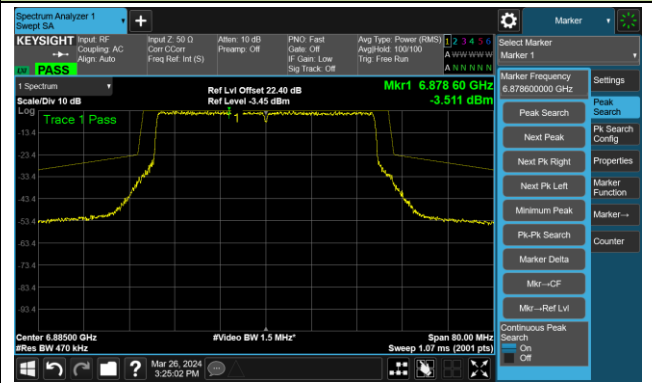

The Reference Level

The Mask Data

802.11ax-HE40 – Ant 0

Channel 123 (6565MHz)

The Reference Level

The Mask Data

Channel 147 (6685MHz)

The Reference Level

The Mask Data

Channel 179 (6845MHz)

The Reference Level

The Mask Data

802.11ax-HE40 – Ant 0

Channel 187 (6885MHz)

The Reference Level

The Mask Data

Channel 195 (6925MHz)

The Reference Level

The Mask Data

Channel 211 (7005MHz)

The Reference Level

The Mask Data

802.11ax-HE40 – Ant 0

Channel 227 (7085MHz)

The Reference Level

The Mask Data

802.11ax-HE80 – Ant 0

Channel 7 (5985MHz)

The Reference Level

The Mask Data

Channel 55 (6225MHz)

The Reference Level