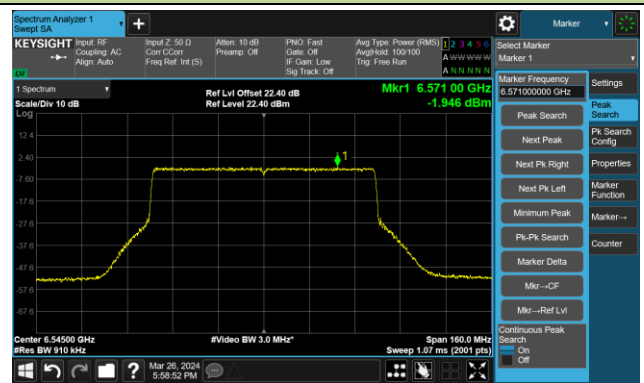

The Reference Level

The Mask Data

802.11ax-HE80 – Ant 0

Channel 7 (5985MHz)

The Reference Level

The Mask Data

Channel 55 (6225MHz)

The Reference Level

The Mask Data

Channel 87 (6385MHz)

The Reference Level

The Mask Data

802.11ax-HE80 – Ant 0

Channel 103 (6465MHz)

The Reference Level

The Mask Data

Channel 119 (6545MHz)

The Reference Level

The Mask Data

Channel 135 (6625MHz)

The Reference Level

The Mask Data

802.11ax-HE80-Ant 0

Channel 151 (6705MHz)

The Reference Level

The Mask Data

Channel 167 (6785MHz)

The Reference Level

The Mask Data

Channel 183 (6865MHz)

The Reference Level

The Mask Data