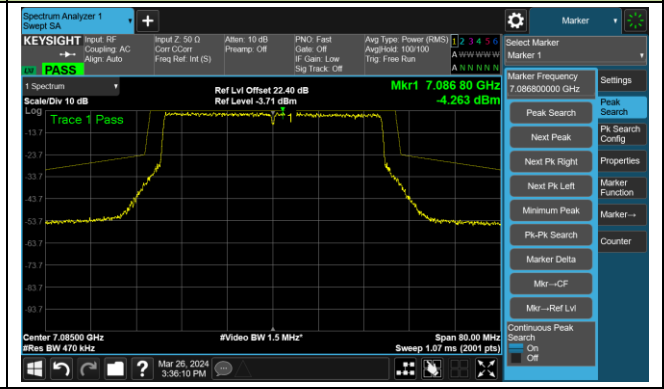

The Mask Data

Channel 179 (6845MHz)

The Reference Level

The Mask Data

802.11ax-HE40 – Ant 0

Channel 187 (6885MHz)

The Reference Level

The Mask Data

Channel 195 (6925MHz)

The Reference Level

The Mask Data

Channel 211 (7005MHz)

The Reference Level

The Mask Data

802.11ax-HE40 – Ant 0

Channel 227 (7085MHz)

The Reference Level

The Mask Data

802.11ax-HE80 – Ant 0

Channel 7 (5985MHz)

The Reference Level

The Mask Data

Channel 55 (6225MHz)

The Reference Level

The Mask Data

Channel 87 (6385MHz)

The Reference Level

The Mask Data

802.11ax-HE80 – Ant 0

Channel 103 (6465MHz)

The Reference Level

The Mask Data