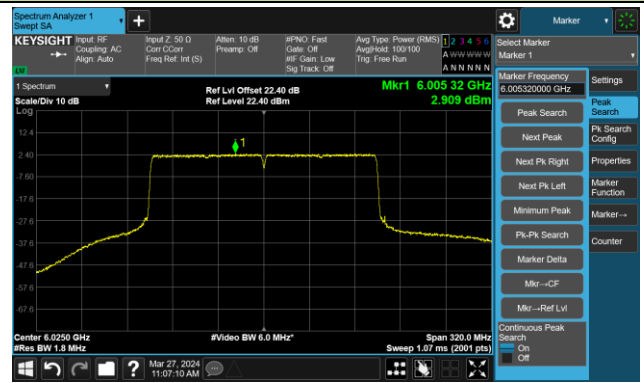

The Reference Level

The Mask Data

Channel 167 (6785MHz)

The Reference Level

The Mask Data

Channel 183 (6865MHz)

The Reference Level

The Mask Data

802.11ax-HE80- Ant 0

Channel 199 (6945MHz)

The Reference Level

The Mask Data

Channel 215 (7025MHz)

The Reference Level

The Mask Data

802.11ax-HE160 – Ant 0

Channel 15 (6025MHz)

The Reference Level

The Mask Data

Channel 47 (6185MHz)

The Reference Level

The Mask Data

Channel 79 (6345MHz)

The Reference Level