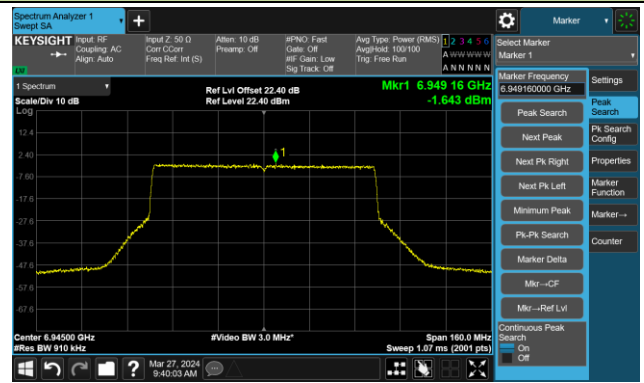

Channel 119 (6545MHz)

The Reference Level

The Mask Data

Channel 135 (6625MHz)

The Reference Level

The Mask Data

802.11ax-HE80-Ant 0

Channel 151 (6705MHz)

The Reference Level

The Mask Data

Channel 167 (6785MHz)

The Reference Level

The Mask Data

Channel 183 (6865MHz)

The Reference Level

The Mask Data

802.11ax-HE80- Ant 0

Channel 199 (6945MHz)

The Reference Level

The Mask Data

Channel 215 (7025MHz)

The Reference Level

The Mask Data

802.11ax-HE160 – Ant 0