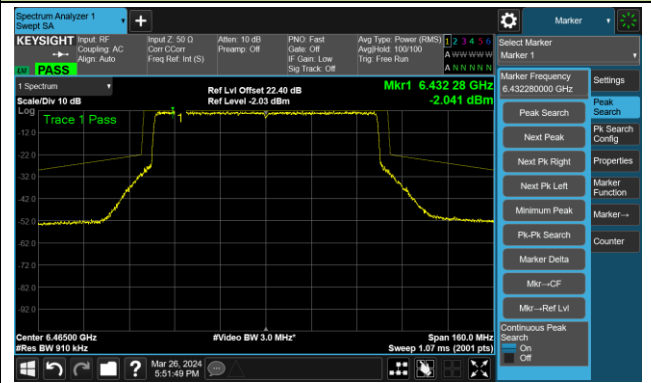

The Reference Level

The Mask Data

802.11ax-HE80 – Ant 0

Channel 7 (5985MHz)

The Reference Level

The Mask Data

Channel 55 (6225MHz)

The Reference Level

The Mask Data

Channel 87 (6385MHz)

The Reference Level

The Mask Data

802.11ax-HE80 – Ant 0

Channel 103 (6465MHz)

The Reference Level

The Mask Data

Channel 119 (6545MHz)

The Reference Level

The Mask Data

Channel 135 (6625MHz)

The Reference Level

The Mask Data

802.11ax-HE80-Ant 0

Channel 151 (6705MHz)

The Reference Level

The Mask Data

Channel 167 (6785MHz)

The Reference Level

The Mask Data

Channel 183 (6865MHz)

The Reference Level

The Mask Data