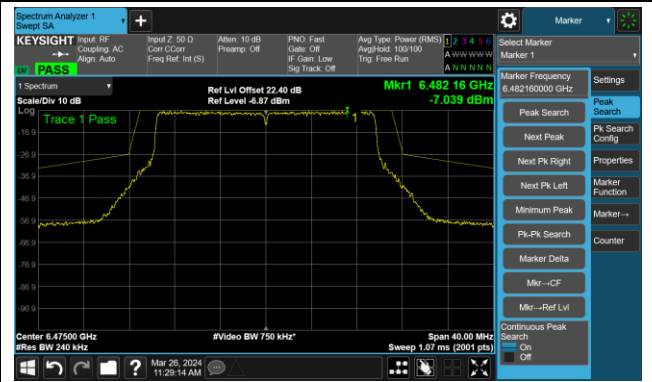

Test Site	WZ-SR5	Test Engineer	Luis Yang
Test Date	2024-03-26~2024-04-19	Test Mode	STBC Mode

802.11ax-HE20 – Ant 0

Channel 1 (5955MHz)

The Reference Level

The Mask Data

Channel 49 (6195MHz)

The Reference Level

The Mask Data

Channel 93 (6415MHz)

The Reference Level

The Mask Data

802.11ax-HE20 – Ant 0

Channel 97 (6435MHz)

The Reference Level

The Mask Data

Channel 105 (6475MHz)

The Reference Level

The Mask Data

Channel 113 (6515MHz)

The Reference Level

The Mask Data

802.11ax-HE20 – Ant 0

Channel 117 (6535MHz)

The Reference Level

The Mask Data

Channel 149 (6695MHz)

The Reference Level

The Mask Data

Channel 181 (6855MHz)

The Reference Level

The Mask Data