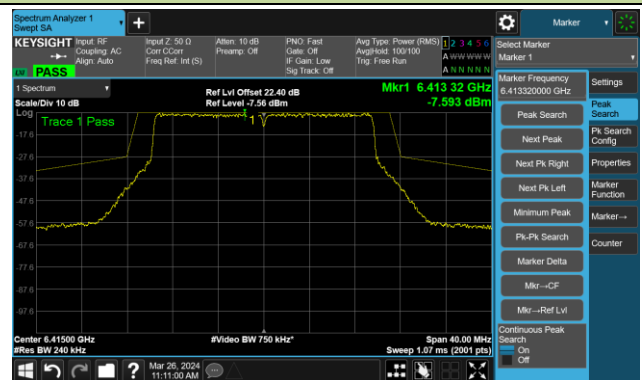

Test Site	WZ-SR5	Test Engineer	Luis Yang
Test Date	2024-03-26~2024-04-19	Test Mode	STBC Mode

802.11ax-HE20 – Ant 0

Channel 1 (5955MHz)

The Reference Level

The Mask Data

Channel 49 (6195MHz)

The Reference Level

The Mask Data

Channel 93 (6415MHz)

The Reference Level

The Mask Data

802.11ax-HE20 – Ant 0

Channel 97 (6435MHz)

The Reference Level

The Mask Data

Channel 105 (6475MHz)

The Reference Level

The Mask Data

Channel 113 (6515MHz)

The Reference Level

The Mask Data

802.11ax-HE20 – Ant 0

Channel 117 (6535MHz)

The Reference Level

The Mask Data

Channel 149 (6695MHz)

The Reference Level

The Mask Data

Channel 181 (6855MHz)

The Reference Level

The Mask Data