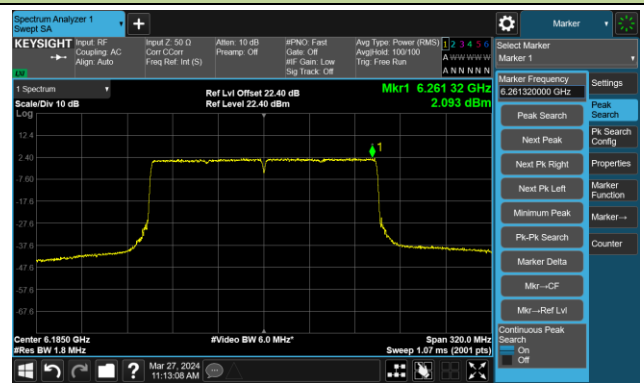

802.11ax-HE80- Ant 0

Channel 199 (6945MHz)

The Reference Level

The Mask Data

Channel 215 (7025MHz)

The Reference Level

The Mask Data

802.11ax-HE160 – Ant 0

Channel 15 (6025MHz)

The Reference Level

The Mask Data

Channel 47 (6185MHz)

The Reference Level

The Mask Data

Channel 79 (6345MHz)

The Reference Level

The Mask Data