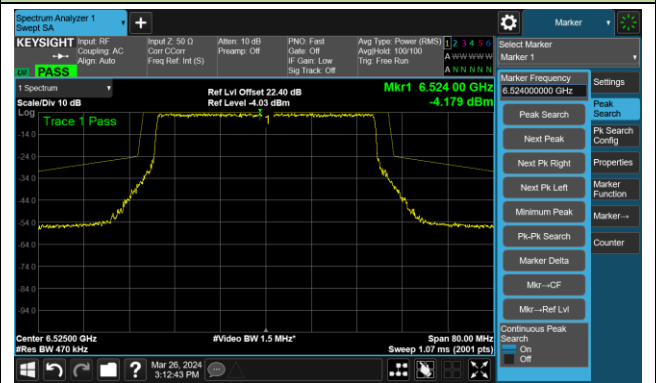

The Reference Level

The Mask Data

Channel 51 (6205MHz)

The Reference Level

The Mask Data

Channel 91 (6405MHz)

The Reference Level

The Mask Data

802.11ax-HE40 – Ant 0

Channel 99 (6445MHz)

The Reference Level

The Mask Data

Channel 107 (6485MHz)

The Reference Level

The Mask Data

Channel 115 (6525MHz)

The Reference Level

The Mask Data

802.11ax-HE40 – Ant 0

Channel 123 (6565MHz)

The Reference Level

The Mask Data

Channel 147 (6685MHz)

The Reference Level