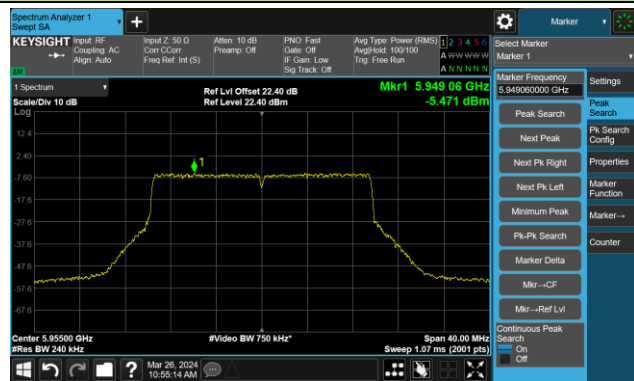

Test Site	WZ-SR5	Test Engineer	Luis Yang
Test Date	2024-03-26~2024-04-19	Test Mode	STBC Mode

802.11ax-HE20 – Ant 0

Channel 1 (5955MHz)

The Reference Level

The Mask Data

Channel 49 (6195MHz)

The Reference Level

The Mask Data

Channel 93 (6415MHz)

The Reference Level

The Mask Data

802.11ax-HE20 – Ant 0

Channel 97 (6435MHz)

The Reference Level

The Mask Data

Channel 105 (6475MHz)

The Reference Level

The Mask Data

Channel 113 (6515MHz)

The Reference Level

The Mask Data

802.11ax-HE20 – Ant 0

Channel 117 (6535MHz)

The Reference Level

The Mask Data

Channel 149 (6695MHz)

The Reference Level

The Mask Data

Channel 181 (6855MHz)

The Reference Level

The Mask Data