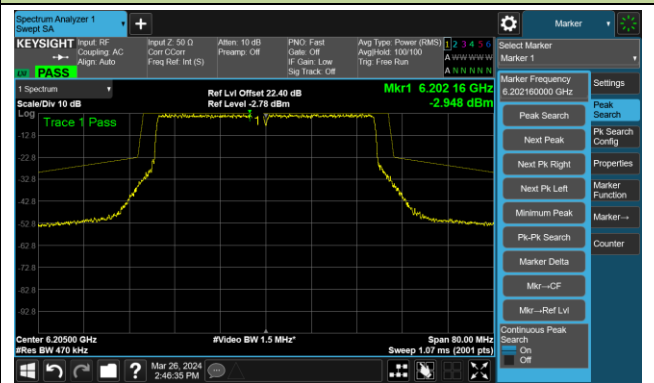

The Reference Level

The Mask Data

802.11ax-HE20 – Ant 0

Channel 229 (7095MHz)

The Reference Level

The Mask Data

802.11ax-HE40 – Ant 0

Channel 3 (5965MHz)

The Reference Level

The Mask Data

Channel 51 (6205MHz)

The Reference Level

The Mask Data

Channel 91 (6405MHz)

The Reference Level

The Mask Data

802.11ax-HE40 – Ant 0

Channel 99 (6445MHz)

The Reference Level

The Mask Data

Channel 107 (6485MHz)

The Reference Level

The Mask Data

Channel 115 (6525MHz)

The Reference Level

The Mask Data

802.11ax-HE40 – Ant 0

Channel 123 (6565MHz)

The Reference Level

The Mask Data

Channel 147 (6685MHz)

The Reference Level