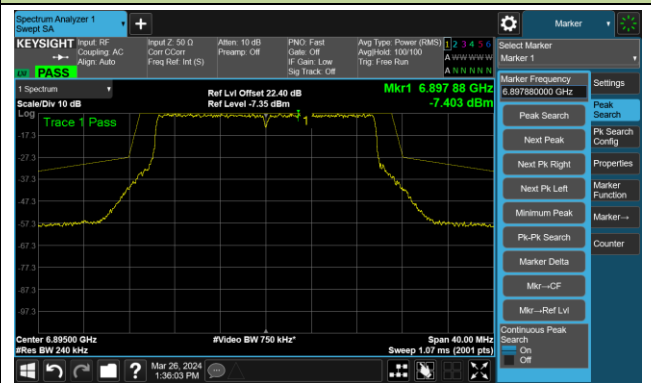

The Reference Level

The Mask Data

Channel 149 (6695MHz)

The Reference Level

The Mask Data

Channel 181 (6855MHz)

The Reference Level

The Mask Data

802.11ax-HE20 – Ant 0

Channel 185 (6875MHz)

The Reference Level

The Mask Data

Channel 189 (6895MHz)

The Reference Level

The Mask Data

Channel 209 (6995MHz)

The Reference Level

The Mask Data

802.11ax-HE20 – Ant 0

Channel 229 (7095MHz)

The Reference Level

The Mask Data

802.11ax-HE40 – Ant 0

Channel 3 (5965MHz)

The Reference Level

The Mask Data

Channel 51 (6205MHz)

The Reference Level

The Mask Data

Channel 91 (6405MHz)

The Reference Level

The Mask Data