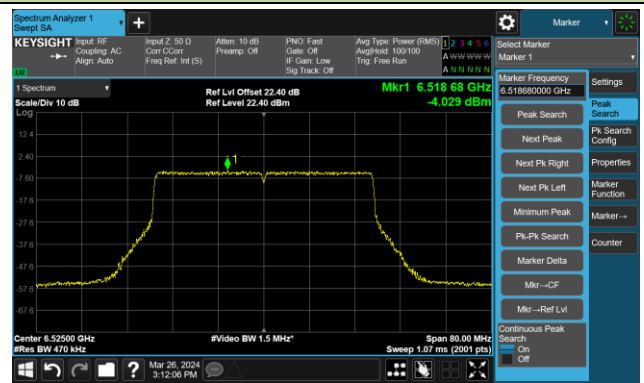

The Reference Level

The Mask Data

Channel 51 (6205MHz)

The Reference Level

The Mask Data

Channel 91 (6405MHz)

The Reference Level

The Mask Data

802.11ax-HE40 – Ant 0

Channel 99 (6445MHz)

The Reference Level

The Mask Data

Channel 107 (6485MHz)

The Reference Level

The Mask Data

Channel 115 (6525MHz)

The Reference Level

The Mask Data

802.11ax-HE40 – Ant 0

Channel 123 (6565MHz)

The Reference Level

The Mask Data

Channel 147 (6685MHz)

The Reference Level