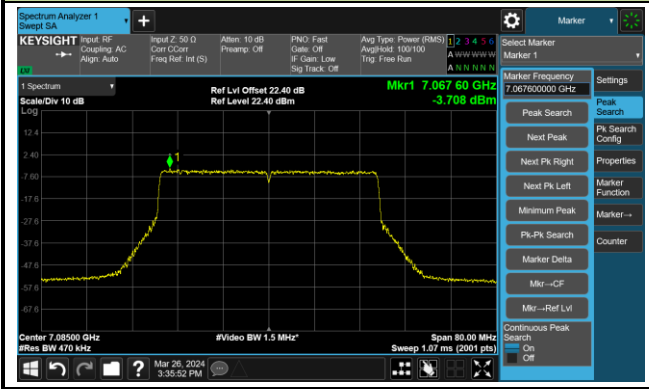

The Mask Data

Channel 179 (6845MHz)

The Reference Level

The Mask Data

802.11ax-HE40 – Ant 0

Channel 187 (6885MHz)

The Reference Level

The Mask Data

Channel 195 (6925MHz)

The Reference Level

The Mask Data

Channel 211 (7005MHz)

The Reference Level

The Mask Data

802.11ax-HE40 – Ant 0

Channel 227 (7085MHz)

The Reference Level

The Mask Data

802.11ax-HE80 – Ant 0

Channel 7 (5985MHz)

The Reference Level

The Mask Data

Channel 55 (6225MHz)

The Reference Level