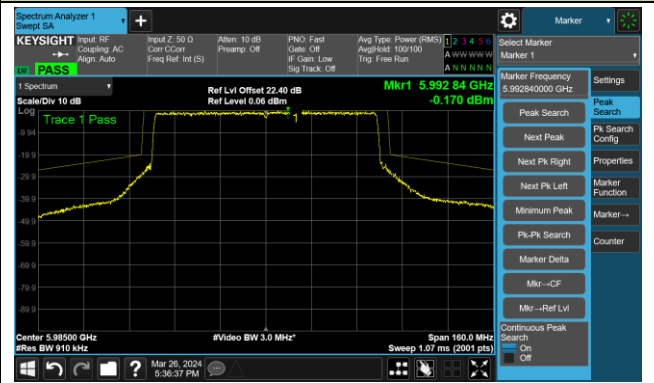

Channel 195 (6925MHz)

The Reference Level

The Mask Data

Channel 211 (7005MHz)

The Reference Level

The Mask Data

802.11ax-HE40 – Ant 0

Channel 227 (7085MHz)

The Reference Level

The Mask Data

802.11ax-HE80 – Ant 0

Channel 7 (5985MHz)

The Reference Level

The Mask Data

Channel 55 (6225MHz)

The Reference Level

The Mask Data

Channel 87 (6385MHz)

The Reference Level

The Mask Data

802.11ax-HE80 – Ant 0

Channel 103 (6465MHz)

The Reference Level

The Mask Data