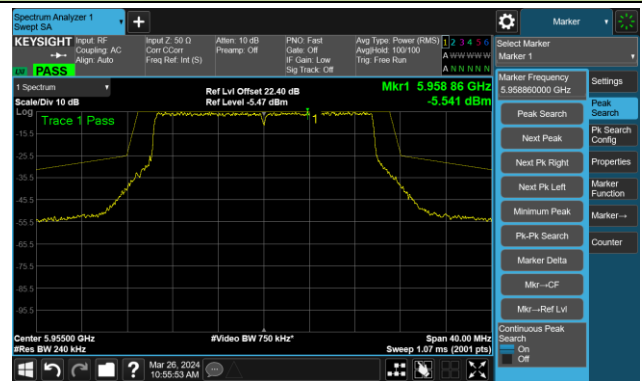

Test Site	WZ-SR5	Test Engineer	Luis Yang
Test Date	2024-03-26~2024-04-19	Test Mode	STBC Mode

802.11ax-HE20 – Ant 0

Channel 1 (5955MHz)

The Reference Level

The Mask Data

Channel 49 (6195MHz)

The Reference Level

The Mask Data

Channel 93 (6415MHz)

The Reference Level

The Mask Data

802.11ax-HE20 – Ant 0

Channel 97 (6435MHz)

The Reference Level

The Mask Data

Channel 105 (6475MHz)

The Reference Level

The Mask Data

Channel 113 (6515MHz)

The Reference Level

The Mask Data

802.11ax-HE20 – Ant 0

Channel 117 (6535MHz)