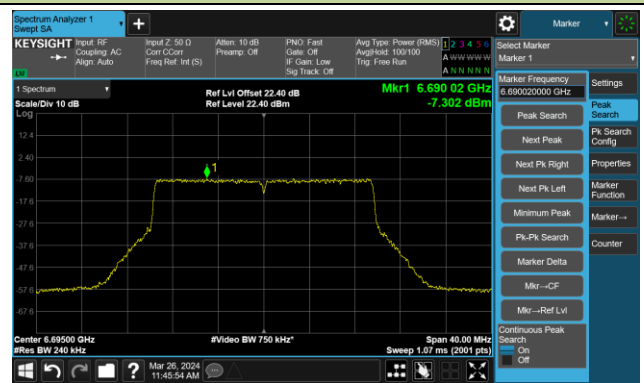

Channel 105 (6475MHz)

The Reference Level

The Mask Data

Channel 113 (6515MHz)

The Reference Level

The Mask Data

802.11ax-HE20 – Ant 0

Channel 117 (6535MHz)

The Reference Level

The Mask Data

Channel 149 (6695MHz)

The Reference Level

The Mask Data

Channel 181 (6855MHz)

The Reference Level

The Mask Data

802.11ax-HE20 – Ant 0

Channel 185 (6875MHz)

The Reference Level

The Mask Data

Channel 189 (6895MHz)

The Reference Level

The Mask Data

Channel 209 (6995MHz)