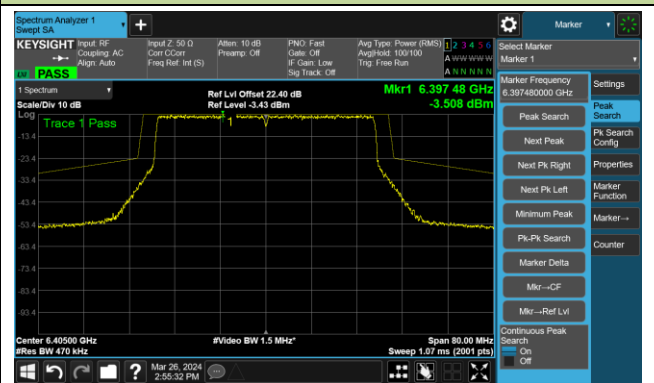

The Reference Level

The Mask Data

802.11ax-HE20 – Ant 0

Channel 229 (7095MHz)

The Reference Level

The Mask Data

802.11ax-HE40 – Ant 0

Channel 3 (5965MHz)

The Reference Level

The Mask Data

Channel 51 (6205MHz)

The Reference Level

The Mask Data

Channel 91 (6405MHz)

The Reference Level

The Mask Data

802.11ax-HE40 – Ant 0

Channel 99 (6445MHz)

The Reference Level

The Mask Data

Channel 107 (6485MHz)

The Reference Level

The Mask Data

Channel 115 (6525MHz)

The Reference Level

The Mask Data

802.11ax-HE40 – Ant 0

Channel 123 (6565MHz)

The Reference Level

The Mask Data

Channel 147 (6685MHz)

The Reference Level