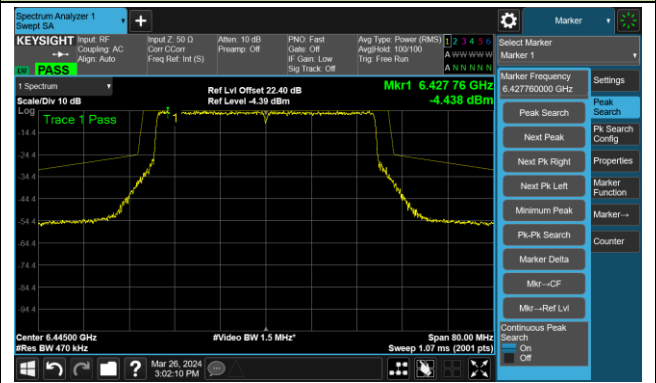

The Reference Level

The Mask Data

802.11ax-HE20 – Ant 0

Channel 229 (7095MHz)

The Reference Level

The Mask Data

802.11ax-HE40 – Ant 0

Channel 3 (5965MHz)

The Reference Level

The Mask Data

Channel 51 (6205MHz)

The Reference Level

The Mask Data

Channel 91 (6405MHz)

The Reference Level

The Mask Data

802.11ax-HE40 – Ant 0

Channel 99 (6445MHz)

The Reference Level

The Mask Data

Channel 107 (6485MHz)

The Reference Level

The Mask Data

Channel 115 (6525MHz)