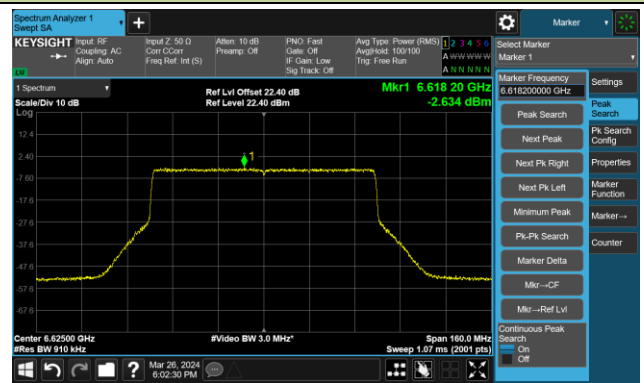

The Mask Data

Channel 87 (6385MHz)

The Reference Level

The Mask Data

802.11ax-HE80 – Ant 0

Channel 103 (6465MHz)

The Reference Level

The Mask Data

Channel 119 (6545MHz)

The Reference Level

The Mask Data

Channel 135 (6625MHz)

The Reference Level

The Mask Data

802.11ax-HE80-Ant 0

Channel 151 (6705MHz)

The Reference Level

The Mask Data

Channel 167 (6785MHz)

The Reference Level

The Mask Data

Channel 183 (6865MHz)

The Reference Level

The Mask Data

802.11ax-HE80- Ant 0

Channel 199 (6945MHz)

The Reference Level

The Mask Data

Channel 215 (7025MHz)

The Reference Level

The Mask Data

802.11ax-HE160 – Ant 0