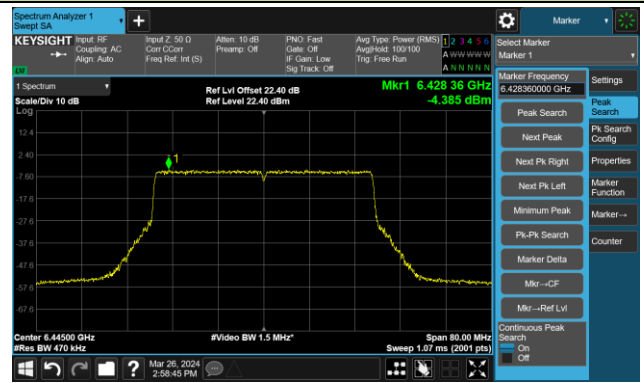

The Reference Level

The Mask Data

802.11ax-HE20 – Ant 0

Channel 229 (7095MHz)

The Reference Level

The Mask Data

802.11ax-HE40 – Ant 0

Channel 3 (5965MHz)

The Reference Level

The Mask Data

Channel 51 (6205MHz)

The Reference Level

The Mask Data

Channel 91 (6405MHz)

The Reference Level

The Mask Data

802.11ax-HE40 – Ant 0

Channel 99 (6445MHz)

The Reference Level

The Mask Data

Channel 107 (6485MHz)

The Reference Level

The Mask Data

Channel 115 (6525MHz)