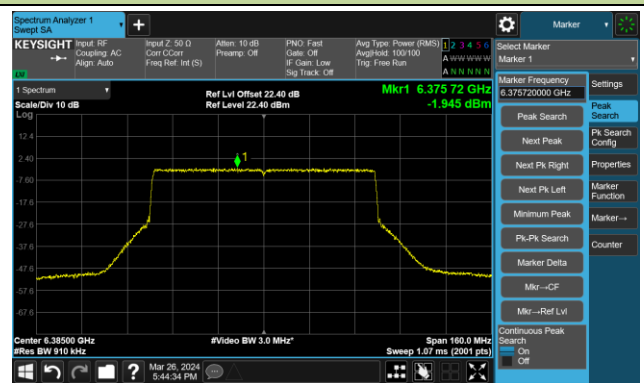

Channel 195 (6925MHz)

The Reference Level

The Mask Data

Channel 211 (7005MHz)

The Reference Level

The Mask Data

802.11ax-HE40 – Ant 0

Channel 227 (7085MHz)

The Reference Level

The Mask Data

802.11ax-HE80 – Ant 0

Channel 7 (5985MHz)

The Reference Level

The Mask Data

Channel 55 (6225MHz)

The Reference Level

The Mask Data

Channel 87 (6385MHz)

The Reference Level

The Mask Data

802.11ax-HE80 – Ant 0

Channel 103 (6465MHz)

The Reference Level

The Mask Data