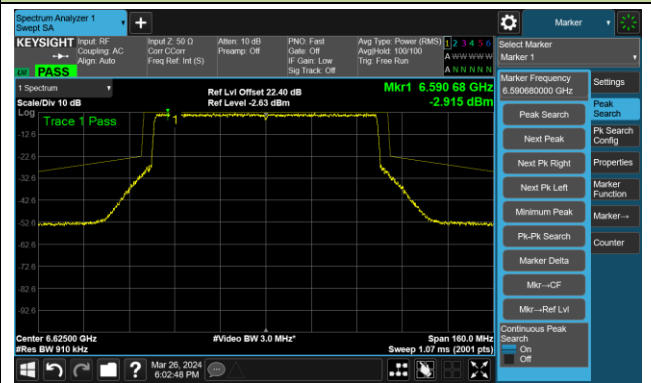

The Mask Data

Channel 87 (6385MHz)

The Reference Level

The Mask Data

802.11ax-HE80 – Ant 0

Channel 103 (6465MHz)

The Reference Level

The Mask Data

Channel 119 (6545MHz)

The Reference Level

The Mask Data

Channel 135 (6625MHz)

The Reference Level

The Mask Data

802.11ax-HE80-Ant 0

Channel 151 (6705MHz)

The Reference Level

The Mask Data

Channel 167 (6785MHz)

The Reference Level

The Mask Data

Channel 183 (6865MHz)

The Reference Level

The Mask Data

802.11ax-HE80- Ant 0

Channel 199 (6945MHz)

The Reference Level

The Mask Data

Channel 215 (7025MHz)

The Reference Level

The Mask Data

802.11ax-HE160 – Ant 0