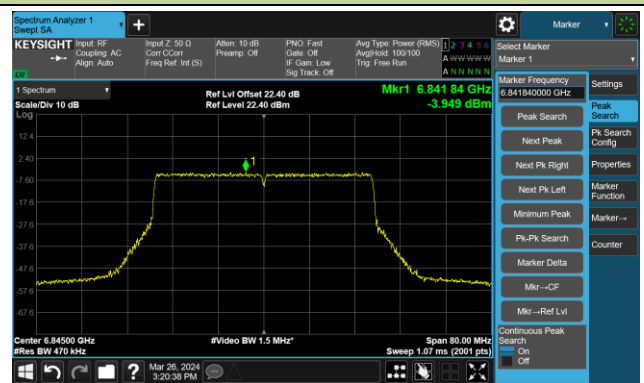

The Reference Level

The Mask Data

802.11ax-HE40 – Ant 0

Channel 123 (6565MHz)

The Reference Level

The Mask Data

Channel 147 (6685MHz)

The Reference Level

The Mask Data

Channel 179 (6845MHz)

The Reference Level

The Mask Data

802.11ax-HE40 – Ant 0

Channel 187 (6885MHz)

The Reference Level

The Mask Data