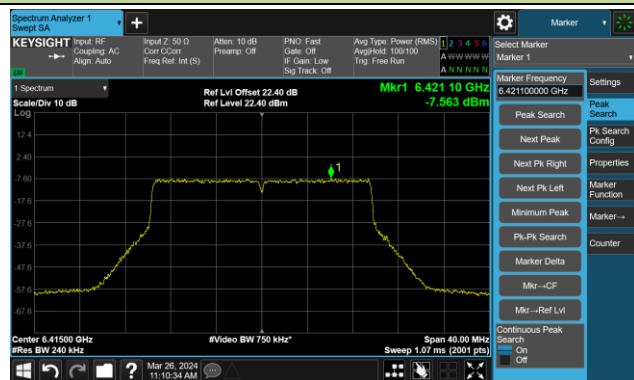

Test Site	WZ-SR5	Test Engineer	Luis Yang
Test Date	2024-03-26~2024-04-19	Test Mode	STBC Mode

802.11ax-HE20 – Ant 0

Channel 1 (5955MHz)

The Reference Level

The Mask Data

Channel 49 (6195MHz)

The Reference Level

The Mask Data

Channel 93 (6415MHz)

The Reference Level

The Mask Data

802.11ax-HE20 – Ant 0

Channel 97 (6435MHz)

The Reference Level

The Mask Data

Channel 105 (6475MHz)

The Reference Level

The Mask Data

Channel 113 (6515MHz)

The Reference Level

The Mask Data

802.11ax-HE20 – Ant 0

Channel 117 (6535MHz)

The Reference Level

The Mask Data

Channel 149 (6695MHz)

The Reference Level

The Mask Data

Channel 181 (6855MHz)

The Reference Level

The Mask Data