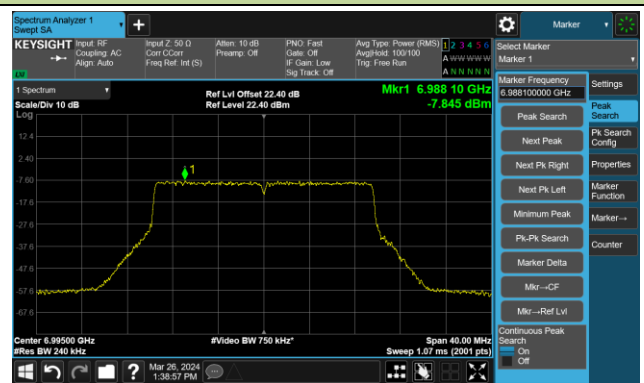

The Reference Level

The Mask Data

Channel 149 (6695MHz)

The Reference Level

The Mask Data

Channel 181 (6855MHz)

The Reference Level

The Mask Data

802.11ax-HE20 – Ant 0

Channel 185 (6875MHz)

The Reference Level

The Mask Data

Channel 189 (6895MHz)

The Reference Level

The Mask Data

Channel 209 (6995MHz)

The Reference Level

The Mask Data

802.11ax-HE20 – Ant 0

Channel 229 (7095MHz)

The Reference Level

The Mask Data

802.11ax-HE40 – Ant 0

Channel 3 (5965MHz)

The Reference Level

The Mask Data

Channel 51 (6205MHz)

The Reference Level

The Mask Data

Channel 91 (6405MHz)

The Reference Level

The Mask Data