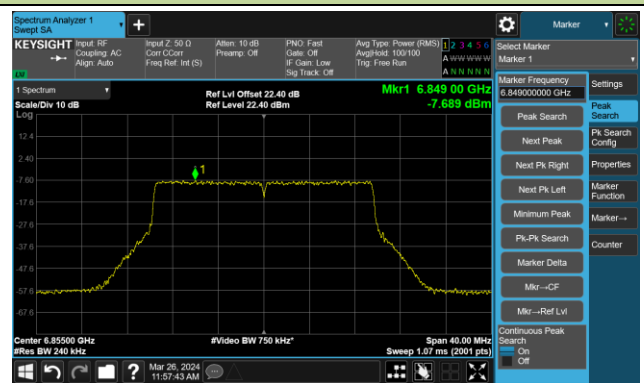

The Reference Level

The Mask Data

Channel 149 (6695MHz)

The Reference Level

The Mask Data

Channel 181 (6855MHz)

The Reference Level

The Mask Data

802.11ax-HE20 – Ant 0

Channel 185 (6875MHz)

The Reference Level

The Mask Data

Channel 189 (6895MHz)

The Reference Level

The Mask Data

Channel 209 (6995MHz)