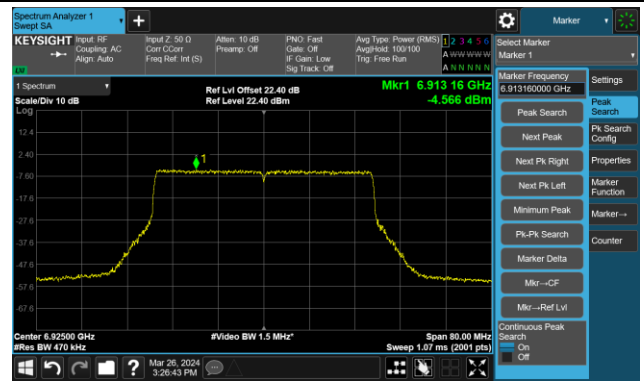

The Reference Level

The Mask Data

802.11ax-HE40 – Ant 0

Channel 123 (6565MHz)

The Reference Level

The Mask Data

Channel 147 (6685MHz)

The Reference Level

The Mask Data

Channel 179 (6845MHz)

The Reference Level

The Mask Data

802.11ax-HE40 – Ant 0

Channel 187 (6885MHz)

The Reference Level

The Mask Data

Channel 195 (6925MHz)

The Reference Level

The Mask Data

Channel 211 (7005MHz)

The Reference Level

The Mask Data

802.11ax-HE40 – Ant 0

Channel 227 (7085MHz)