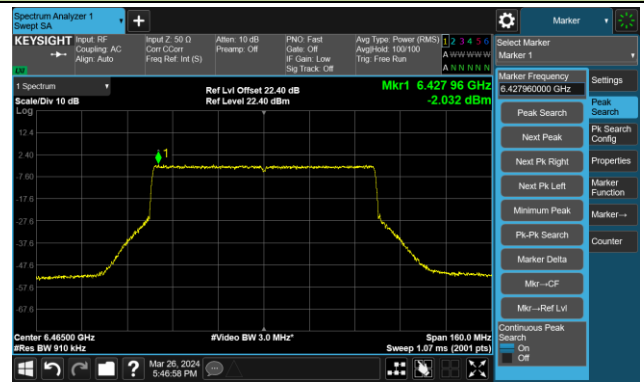

The Reference Level

The Mask Data

802.11ax-HE80 – Ant 0

Channel 7 (5985MHz)

The Reference Level

The Mask Data

Channel 55 (6225MHz)

The Reference Level

The Mask Data

Channel 87 (6385MHz)

The Reference Level

The Mask Data

802.11ax-HE80 – Ant 0

Channel 103 (6465MHz)

The Reference Level

The Mask Data

Channel 119 (6545MHz)

The Reference Level

The Mask Data

Channel 135 (6625MHz)

The Reference Level

The Mask Data

802.11ax-HE80-Ant 0

Channel 151 (6705MHz)