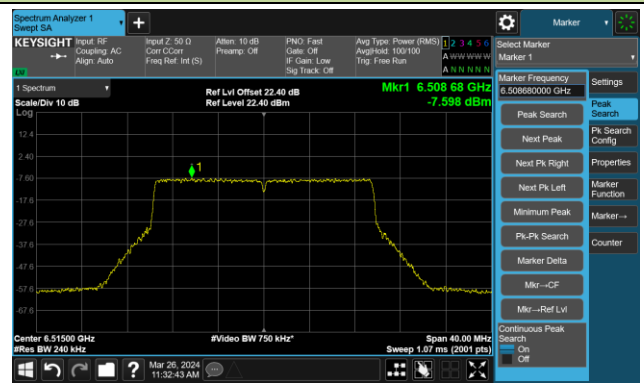

Channel 105 (6475MHz)

The Reference Level

The Mask Data

Channel 113 (6515MHz)

The Reference Level

The Mask Data

802.11ax-HE20 – Ant 0

Channel 117 (6535MHz)

The Reference Level

The Mask Data

Channel 149 (6695MHz)

The Reference Level

The Mask Data

Channel 181 (6855MHz)

The Reference Level

The Mask Data