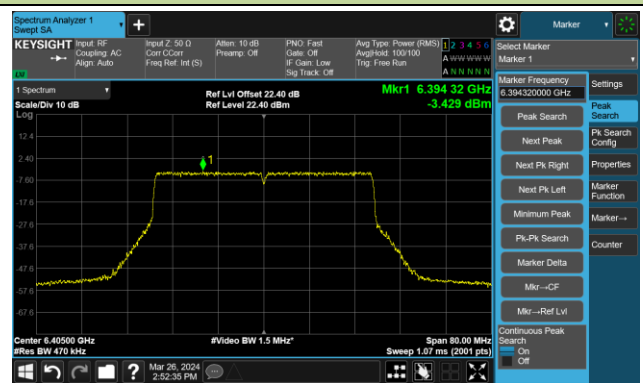

The Reference Level

The Mask Data

Channel 51 (6205MHz)

The Reference Level

The Mask Data

Channel 91 (6405MHz)

The Reference Level

The Mask Data

802.11ax-HE40 – Ant 0

Channel 99 (6445MHz)

The Reference Level

The Mask Data

Channel 107 (6485MHz)

The Reference Level

The Mask Data

Channel 115 (6525MHz)