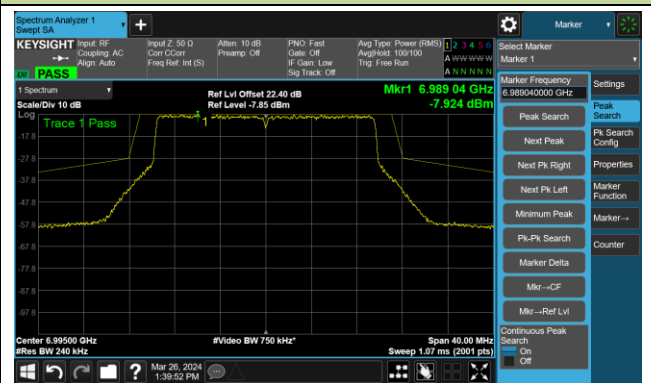

The Reference Level

The Mask Data

Channel 149 (6695MHz)

The Reference Level

The Mask Data

Channel 181 (6855MHz)

The Reference Level

The Mask Data

802.11ax-HE20 – Ant 0

Channel 185 (6875MHz)

The Reference Level

The Mask Data

Channel 189 (6895MHz)

The Reference Level

The Mask Data

Channel 209 (6995MHz)

The Reference Level

The Mask Data

802.11ax-HE20 – Ant 0

Channel 229 (7095MHz)

The Reference Level

The Mask Data

802.11ax-HE40 – Ant 0

Channel 3 (5965MHz)

The Reference Level

The Mask Data

Channel 51 (6205MHz)

The Reference Level

The Mask Data

Channel 91 (6405MHz)

The Reference Level

The Mask Data