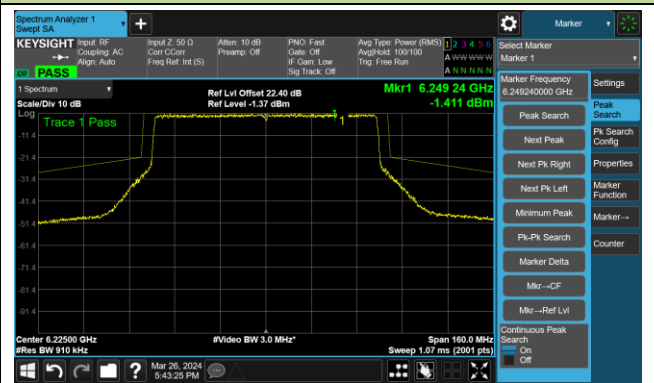

Channel 195 (6925MHz)

The Reference Level

The Mask Data

Channel 211 (7005MHz)

The Reference Level

The Mask Data

802.11ax-HE40 – Ant 0

Channel 227 (7085MHz)

The Reference Level

The Mask Data

802.11ax-HE80 – Ant 0

Channel 7 (5985MHz)

The Reference Level

The Mask Data

Channel 55 (6225MHz)

The Reference Level

The Mask Data

Channel 87 (6385MHz)

The Reference Level

The Mask Data

802.11ax-HE80 – Ant 0

Channel 103 (6465MHz)

The Reference Level

The Mask Data