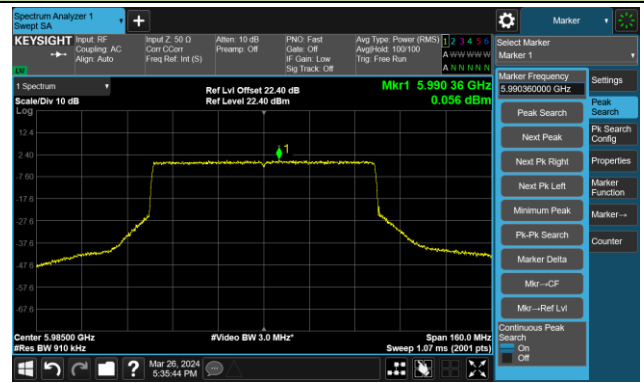

Channel 195 (6925MHz)

The Reference Level

The Mask Data

Channel 211 (7005MHz)

The Reference Level

The Mask Data

802.11ax-HE40 – Ant 0

Channel 227 (7085MHz)

The Reference Level

The Mask Data

802.11ax-HE80 – Ant 0

Channel 7 (5985MHz)

The Reference Level

The Mask Data

Channel 55 (6225MHz)

The Reference Level

The Mask Data

Channel 87 (6385MHz)

The Reference Level

The Mask Data

802.11ax-HE80 – Ant 0

Channel 103 (6465MHz)

The Reference Level

The Mask Data