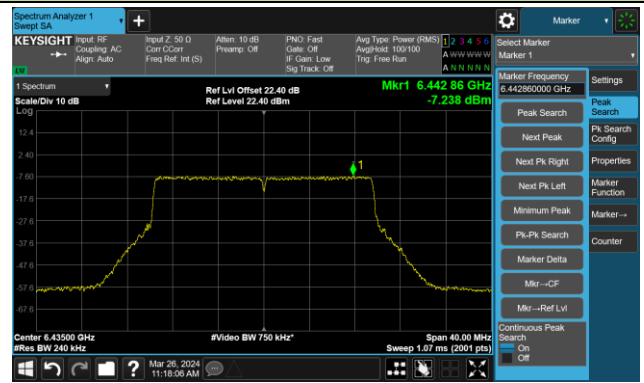

Test Site	WZ-SR5	Test Engineer	Luis Yang
Test Date	2024-03-26~2024-04-19	Test Mode	STBC Mode

802.11ax-HE20 – Ant 0

Channel 1 (5955MHz)

The Reference Level

The Mask Data

Channel 49 (6195MHz)

The Reference Level

The Mask Data

Channel 93 (6415MHz)

The Reference Level

The Mask Data

802.11ax-HE20 – Ant 0

Channel 97 (6435MHz)

The Reference Level

The Mask Data

Channel 105 (6475MHz)

The Reference Level

The Mask Data

Channel 113 (6515MHz)

The Reference Level

The Mask Data

802.11ax-HE20 – Ant 0

Channel 117 (6535MHz)

The Reference Level

The Mask Data

Channel 149 (6695MHz)

The Reference Level

The Mask Data

Channel 181 (6855MHz)

The Reference Level

The Mask Data