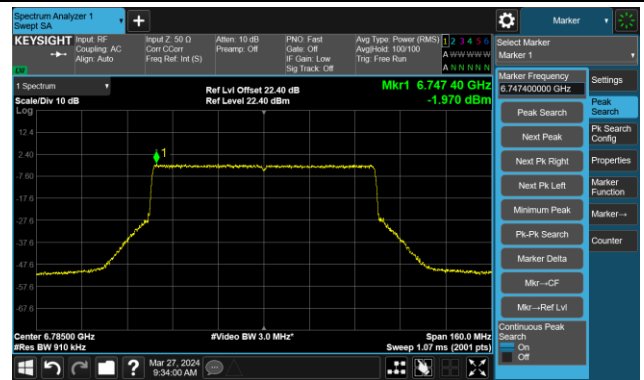

The Reference Level

The Mask Data

Channel 167 (6785MHz)

The Reference Level

The Mask Data

Channel 183 (6865MHz)

The Reference Level

The Mask Data

802.11ax-HE80- Ant 0

Channel 199 (6945MHz)

The Reference Level

The Mask Data

Channel 215 (7025MHz)

The Reference Level

The Mask Data

802.11ax-HE160 – Ant 0