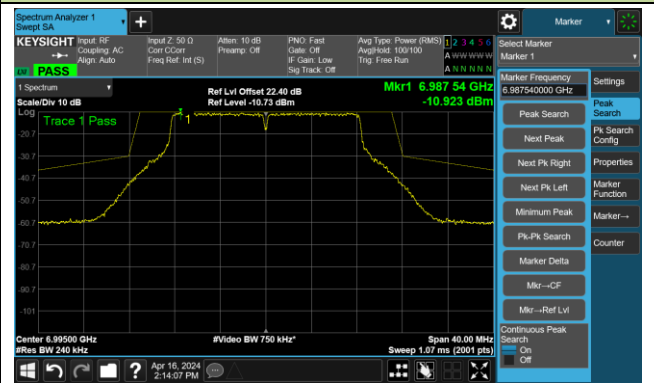

Channel 149 (6695MHz)

The Reference Level

The Mask Data

Channel 181 (6855MHz)

The Reference Level

The Mask Data

802.11a – Ant 1

Channel 185 (6875MHz)

The Reference Level

The Mask Data

Channel 189 (6895MHz)

The Reference Level

The Mask Data

Channel 209 (6995MHz)

The Reference Level

The Mask Data

802.11a – Ant 1

Channel 229 (7095MHz)

The Reference Level

The Mask Data

802.11a – Ant 2

Channel 1 (5955MHz)

The Reference Level

The Mask Data