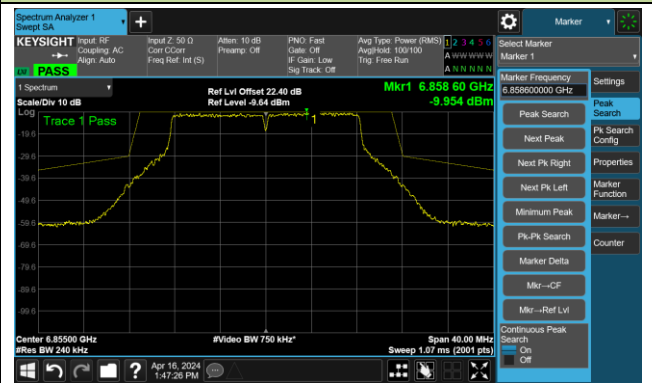

The Mask Data

Channel 113 (6515MHz)

The Reference Level

The Mask Data

802.11a – Ant 1

Channel 117 (6535MHz)

The Reference Level

The Mask Data

Channel 149 (6695MHz)

The Reference Level

The Mask Data

Channel 181 (6855MHz)

The Reference Level

The Mask Data

802.11a – Ant 1

Channel 185 (6875MHz)

The Reference Level

The Mask Data

Channel 189 (6895MHz)

The Reference Level

The Mask Data

Channel 209 (6995MHz)

The Reference Level

The Mask Data