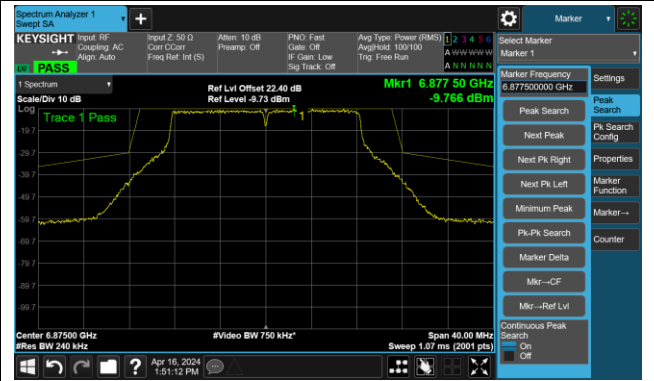

Channel 149 (6695MHz)

The Reference Level

The Mask Data

Channel 181 (6855MHz)

The Reference Level

The Mask Data

802.11a – Ant 1

Channel 185 (6875MHz)

The Reference Level

The Mask Data

Channel 189 (6895MHz)

The Reference Level

The Mask Data

Channel 209 (6995MHz)

The Reference Level

The Mask Data