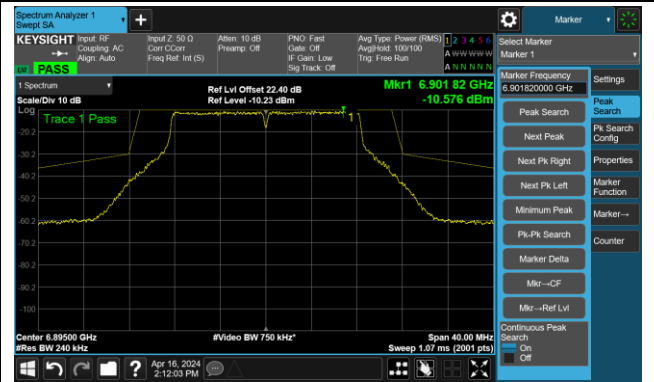

Channel 149 (6695MHz)

The Reference Level

The Mask Data

Channel 181 (6855MHz)

The Reference Level

The Mask Data

802.11a – Ant 1

Channel 185 (6875MHz)

The Reference Level

The Mask Data

Channel 189 (6895MHz)

The Reference Level

The Mask Data

Channel 209 (6995MHz)

The Reference Level

The Mask Data

802.11a – Ant 1

Channel 229 (7095MHz)

The Reference Level

The Mask Data

802.11a – Ant 2

Channel 1 (5955MHz)

The Reference Level

The Mask Data