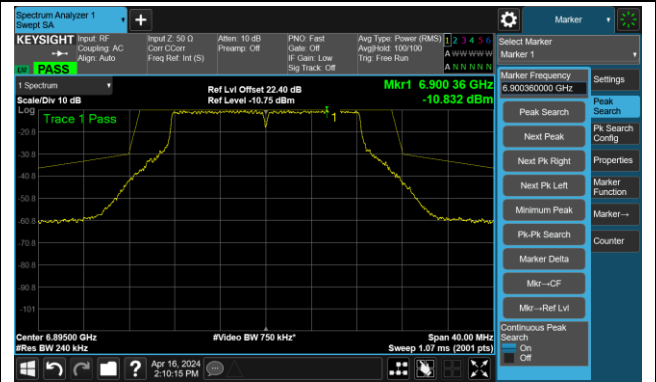

## The Reference Level

## The Mask Data

802.11a – Ant 2

Channel 185 (6875MHz)

The Reference Level

The Mask Data

Channel 189 (6895MHz)

The Reference Level

The Mask Data

Channel 209 (6995MHz)

The Reference Level

The Mask Data

802.11a – Ant 2

Channel 229 (7095MHz)

The Reference Level

The Mask Data