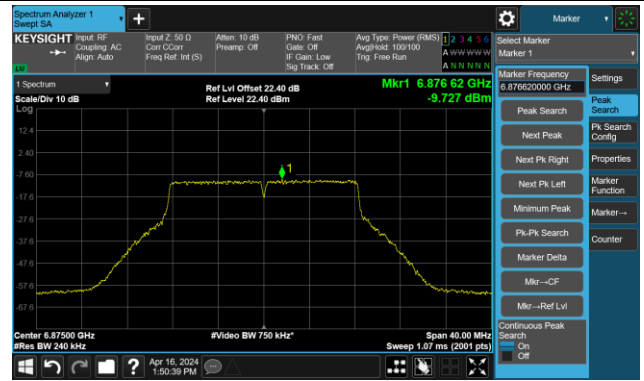

Channel 149 (6695MHz)

The Reference Level

The Mask Data

Channel 181 (6855MHz)

The Reference Level

The Mask Data

802.11a – Ant 1

Channel 185 (6875MHz)

The Reference Level

The Mask Data

Channel 189 (6895MHz)

The Reference Level

The Mask Data

Channel 209 (6995MHz)

The Reference Level

The Mask Data