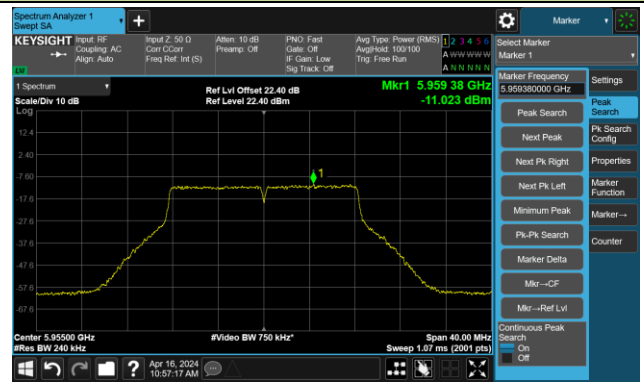

802.11a – Ant 1

Channel 1 (5955MHz)

The Reference Level

The Mask Data

Channel 49 (6195MHz)

The Reference Level

The Mask Data

Channel 93 (6415MHz)

The Reference Level

The Mask Data

802.11a – Ant 1

Channel 97 (6435MHz)

The Reference Level

The Mask Data

Channel 105 (6475MHz)

The Reference Level