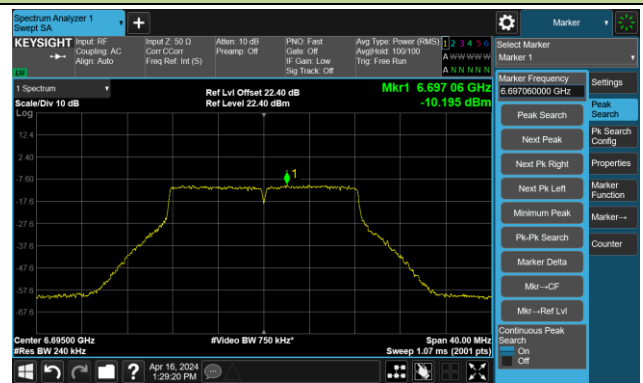

Channel 149 (6695MHz)

The Reference Level