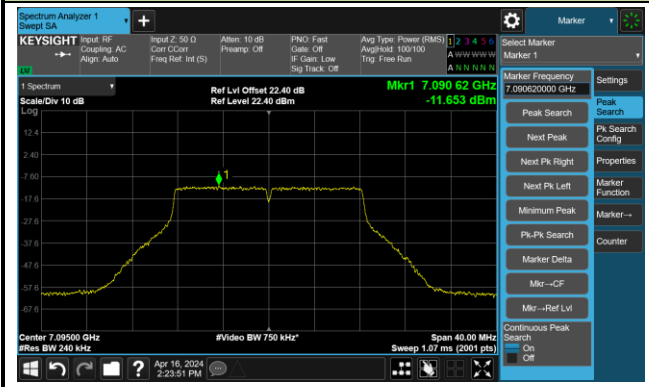

## The Mask Data

802.11a – Ant 2

Channel 185 (6875MHz)

The Reference Level

The Mask Data

Channel 189 (6895MHz)

The Reference Level

The Mask Data

Channel 209 (6995MHz)

The Reference Level

The Mask Data

802.11a – Ant 2

Channel 229 (7095MHz)

The Reference Level

The Mask Data