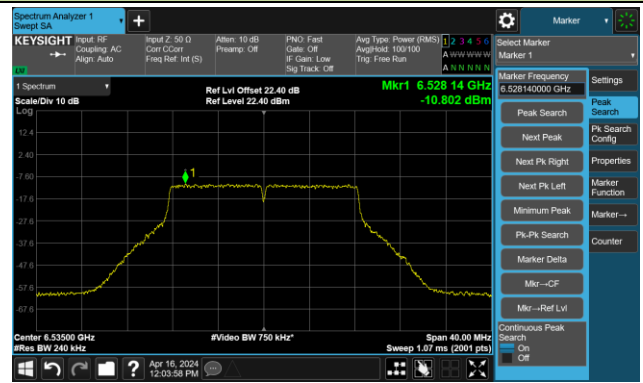

802.11a – Ant 2

Channel 117 (6535MHz)

The Reference Level