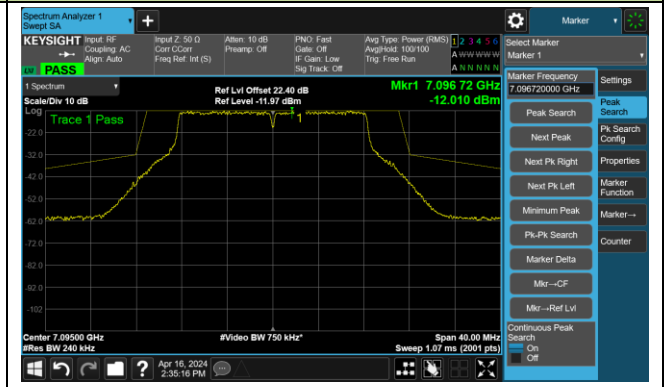

Channel 149 (6695MHz)

The Reference Level

The Mask Data

Channel 181 (6855MHz)

The Reference Level

The Mask Data

802.11a – Ant 1

Channel 185 (6875MHz)

The Reference Level

The Mask Data

Channel 189 (6895MHz)

The Reference Level

The Mask Data

Channel 209 (6995MHz)

The Reference Level

The Mask Data

802.11a – Ant 1

Channel 229 (7095MHz)

The Reference Level

The Mask Data

802.11a – Ant 2

Channel 1 (5955MHz)

The Reference Level

The Mask Data