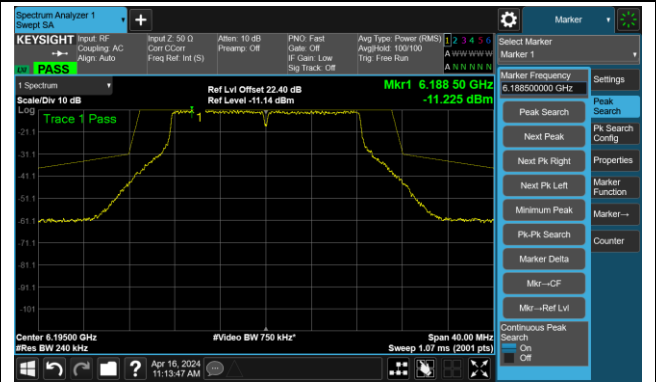

802.11a – Ant 1

Channel 1 (5955MHz)

The Reference Level

The Mask Data

Channel 49 (6195MHz)

The Reference Level

The Mask Data

Channel 93 (6415MHz)

The Reference Level

The Mask Data

802.11a – Ant 1

Channel 97 (6435MHz)

The Reference Level

The Mask Data

Channel 105 (6475MHz)

The Reference Level