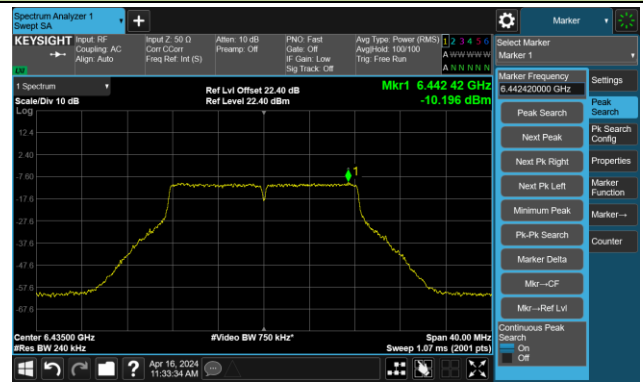

802.11a – Ant 3

Channel 97 (6435MHz)

The Reference Level