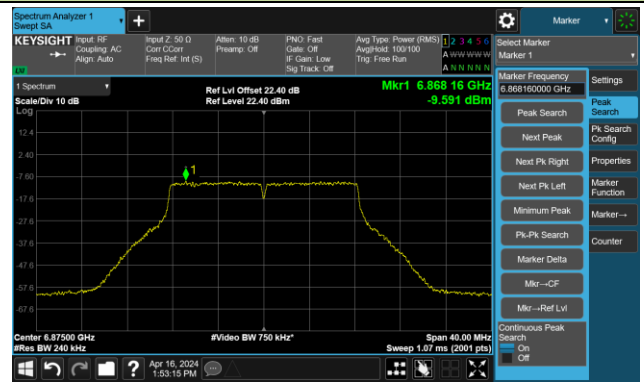

## The Reference Level

## The Mask Data

802.11a – Ant 2

Channel 185 (6875MHz)

The Reference Level

The Mask Data

Channel 189 (6895MHz)

The Reference Level

The Mask Data

Channel 209 (6995MHz)

The Reference Level

The Mask Data

802.11a – Ant 2

Channel 229 (7095MHz)

The Reference Level

The Mask Data