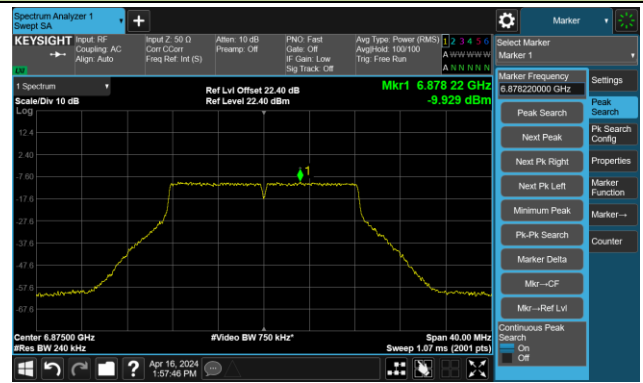

802.11a – Ant 3

Channel 185 (6875MHz)

The Reference Level