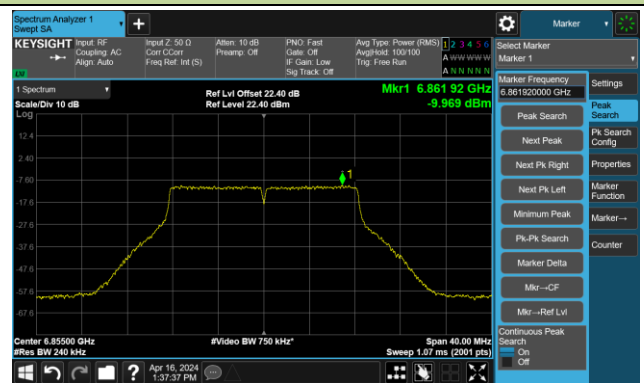

## The Reference Level

## The Mask Data

802.11a – Ant 3

Channel 117 (6535MHz)

The Reference Level

The Mask Data

Channel 149 (6950MHz)

The Reference Level

The Mask Data

Channel 181 (6855MHz)

The Reference Level

The Mask Data