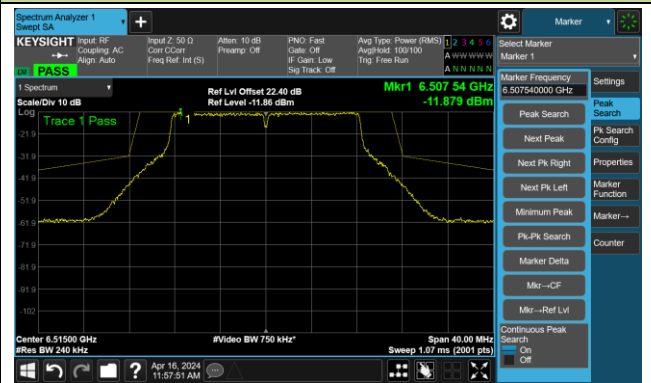

The Reference Level

The Mask Data

802.11a – Ant 1

Channel 97 (6435MHz)

The Reference Level

The Mask Data

Channel 105 (6475MHz)

The Reference Level

The Mask Data

Channel 113 (6515MHz)

The Reference Level

The Mask Data

802.11a – Ant 1

Channel 117 (6535MHz)

The Reference Level

The Mask Data

Channel 149 (6695MHz)

The Reference Level

The Mask Data

Channel 181 (6855MHz)

The Reference Level

The Mask Data

802.11a – Ant 1

Channel 185 (6875MHz)

The Reference Level

The Mask Data

Channel 189 (6895MHz)

The Reference Level

The Mask Data

Channel 209 (6995MHz)

The Reference Level

The Mask Data