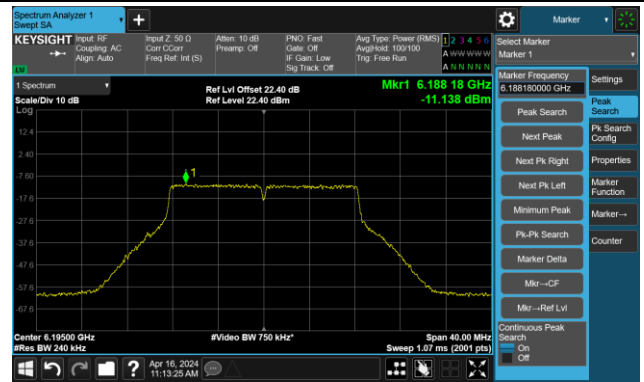

802.11a – Ant 1

Channel 1 (5955MHz)

The Reference Level

The Mask Data

Channel 49 (6195MHz)

The Reference Level

The Mask Data

Channel 93 (6415MHz)

The Reference Level

The Mask Data

802.11a – Ant 1

Channel 97 (6435MHz)

The Reference Level

The Mask Data

Channel 105 (6475MHz)

The Reference Level