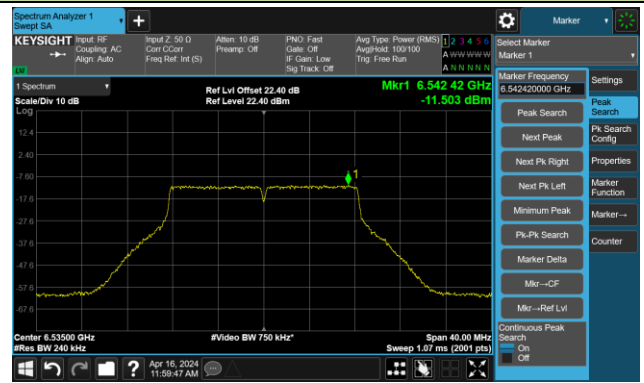

The Reference Level

The Mask Data

802.11a – Ant 1

Channel 97 (6435MHz)

The Reference Level

The Mask Data

Channel 105 (6475MHz)

The Reference Level

The Mask Data

Channel 113 (6515MHz)

The Reference Level

The Mask Data

802.11a – Ant 1

Channel 117 (6535MHz)

The Reference Level

The Mask Data

Channel 149 (6695MHz)

The Reference Level

The Mask Data

Channel 181 (6855MHz)

The Reference Level

The Mask Data

802.11a – Ant 1

Channel 185 (6875MHz)

The Reference Level

The Mask Data

Channel 189 (6895MHz)

The Reference Level

The Mask Data

Channel 209 (6995MHz)

The Reference Level

The Mask Data