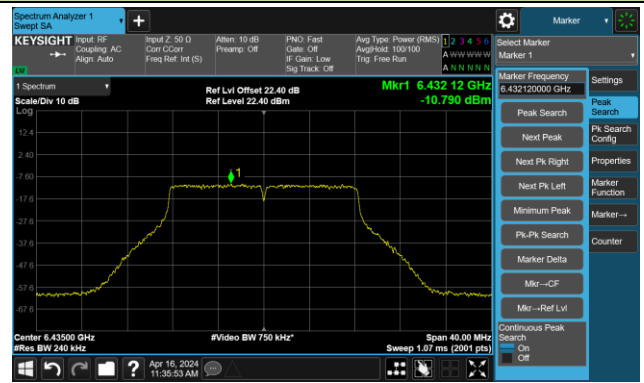

Channel 49 (6195MHz)

The Reference Level

The Mask Data

Channel 93 (6415MHz)

The Reference Level

The Mask Data

802.11a – Ant 2

Channel 97 (6435MHz)

The Reference Level

The Mask Data

Channel 105 (6475MHz)

The Reference Level

The Mask Data

Channel 113 (6515MHz)

The Reference Level

The Mask Data