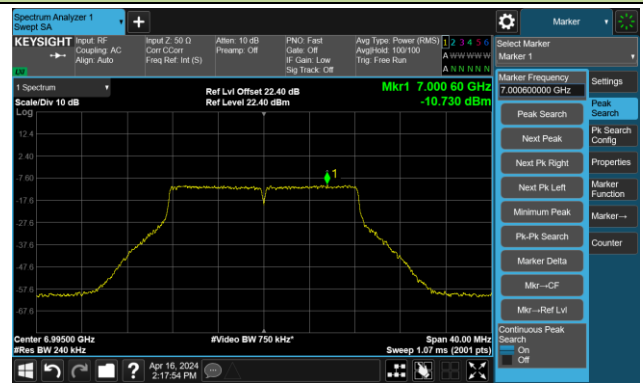

Channel 209 (6995MHz)

The Reference Level