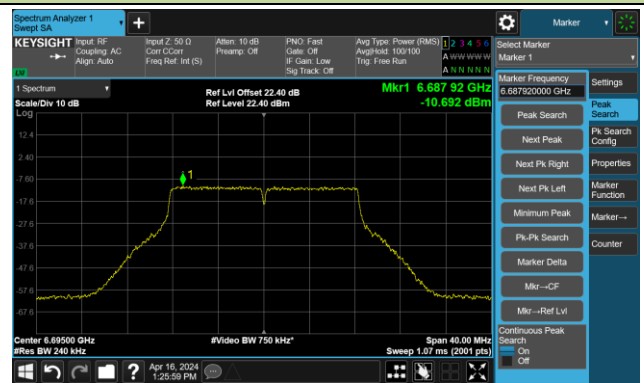

The Mask Data

Channel 113 (6515MHz)

The Reference Level

The Mask Data

802.11a – Ant 1

Channel 117 (6535MHz)

The Reference Level

The Mask Data

Channel 149 (6695MHz)

The Reference Level

The Mask Data

Channel 181 (6855MHz)

The Reference Level

The Mask Data

802.11a – Ant 1

Channel 185 (6875MHz)