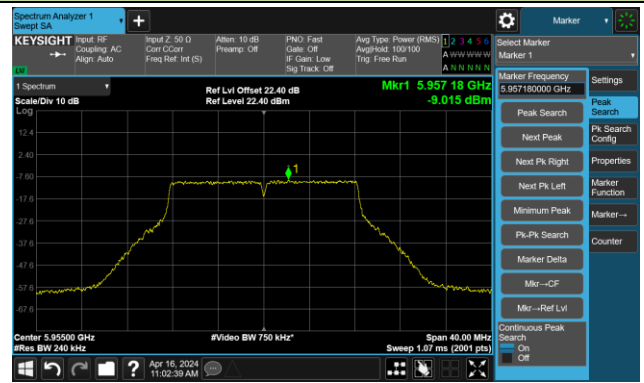

The Reference Level

The Mask Data

Channel 189 (6895MHz)

The Reference Level

The Mask Data

Channel 209 (6995MHz)

The Reference Level

The Mask Data

802.11a – Ant 1

Channel 229 (7095MHz)

The Reference Level

The Mask Data

802.11a – Ant 2

Channel 1 (5955MHz)

The Reference Level

The Mask Data

Channel 49 (6195MHz)

The Reference Level

The Mask Data

Channel 93 (6415MHz)

The Reference Level

The Mask Data

802.11a – Ant 2

Channel 97 (6435MHz)

The Reference Level

The Mask Data

Channel 105 (6475MHz)

The Reference Level

The Mask Data

Channel 113 (6515MHz)

The Reference Level

The Mask Data