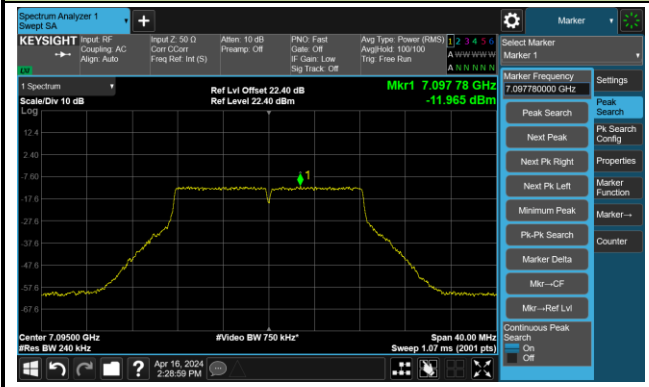

Channel 149 (6695MHz)

The Reference Level

The Mask Data

Channel 181 (6855MHz)

The Reference Level

The Mask Data

802.11a – Ant 1

Channel 185 (6875MHz)

The Reference Level

The Mask Data

Channel 189 (6895MHz)

The Reference Level

The Mask Data

Channel 209 (6995MHz)

The Reference Level

The Mask Data

802.11a – Ant 1

Channel 229 (7095MHz)

The Reference Level

The Mask Data

802.11a – Ant 2

Channel 1 (5955MHz)

The Reference Level

The Mask Data