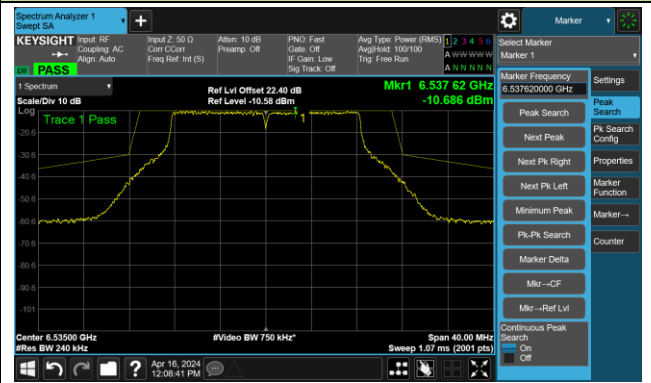

## The Reference Level

## The Mask Data

802.11a – Ant 3

Channel 117 (6535MHz)

The Reference Level

The Mask Data

Channel 149 (6950MHz)

The Reference Level

The Mask Data

Channel 181 (6855MHz)

The Reference Level

The Mask Data