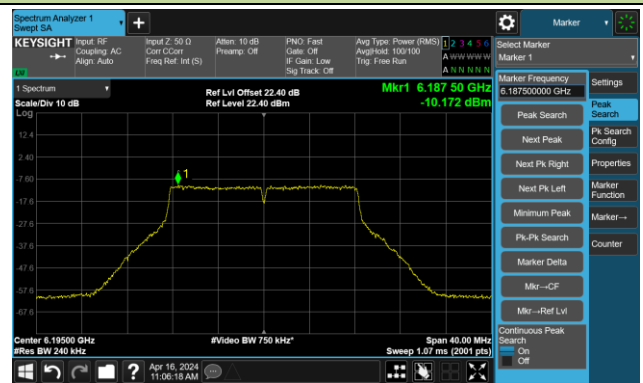

Channel 49 (6195MHz)

The Reference Level