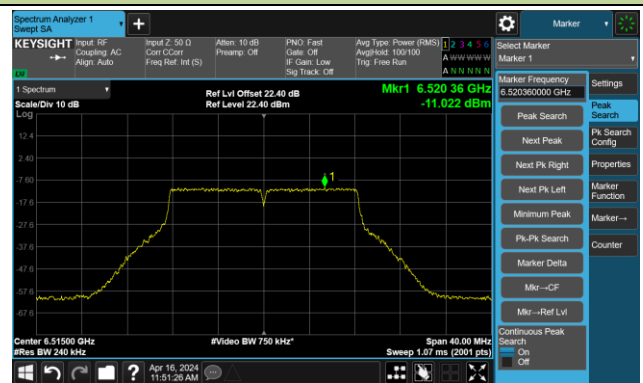

Channel 113 (6515MHz)

The Reference Level