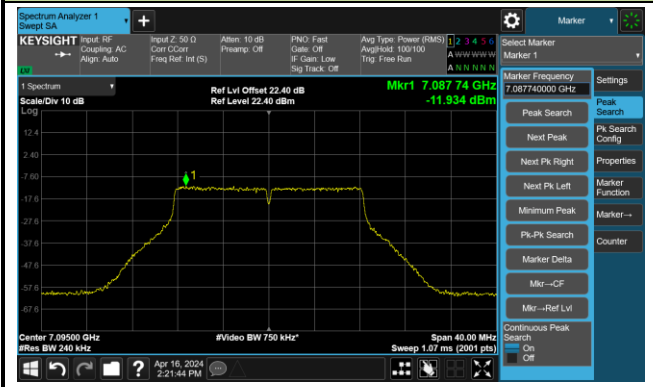

## Channel 209 (6995MHz)

## The Reference Level

## The Mask Data

802.11a – Ant 3

Channel 229 (7095MHz)

The Reference Level

The Mask Data