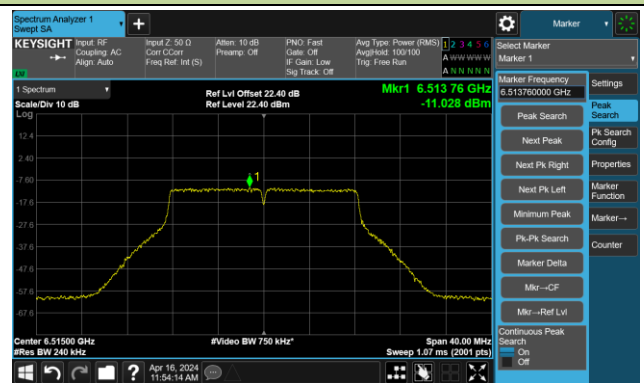

The Reference Level

The Mask Data

Channel 105 (6475MHz)

The Reference Level

The Mask Data

Channel 113 (6515MHz)

The Reference Level

The Mask Data

## 802.11a – Ant 2