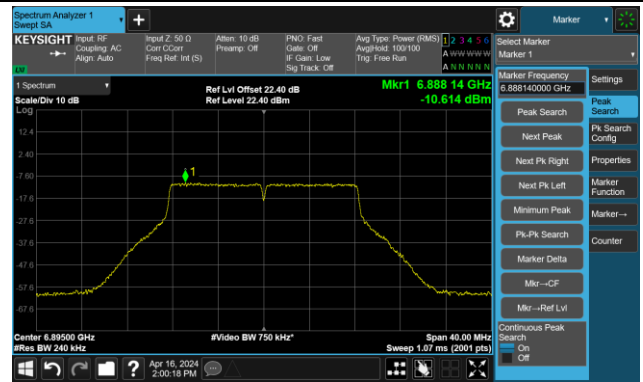

Channel 189 (6895MHz)

The Reference Level