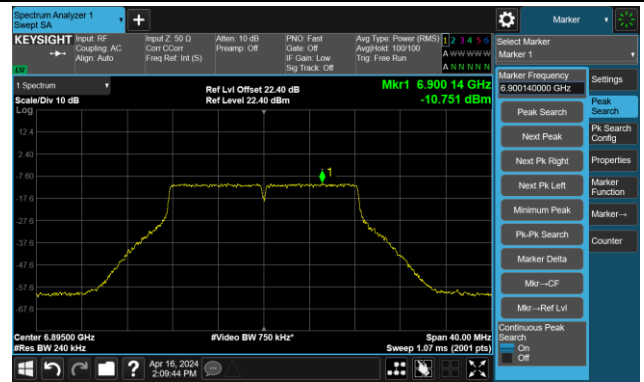

## The Reference Level

## The Mask Data

802.11a – Ant 2

Channel 185 (6875MHz)

The Reference Level

The Mask Data

Channel 189 (6895MHz)

The Reference Level

The Mask Data

Channel 209 (6995MHz)

The Reference Level

The Mask Data

802.11a – Ant 2

Channel 229 (7095MHz)

The Reference Level

The Mask Data