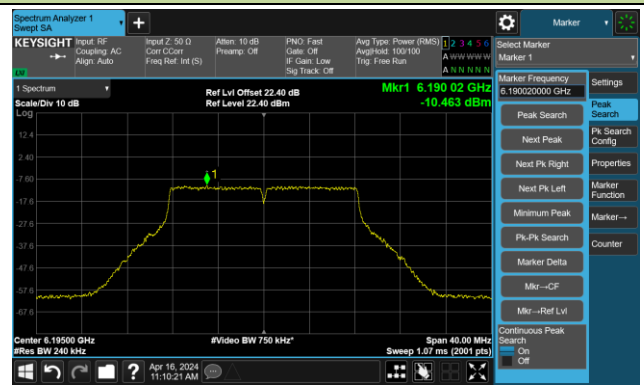

The Reference Level

The Mask Data

Channel 189 (6895MHz)

The Reference Level

The Mask Data

Channel 209 (6995MHz)

The Reference Level

The Mask Data

802.11a – Ant 1

Channel 229 (7095MHz)

The Reference Level

The Mask Data

802.11a – Ant 2

Channel 1 (5955MHz)

The Reference Level

The Mask Data

Channel 49 (6195MHz)

The Reference Level

The Mask Data

Channel 93 (6415MHz)

The Reference Level

The Mask Data

802.11a – Ant 2

Channel 97 (6435MHz)