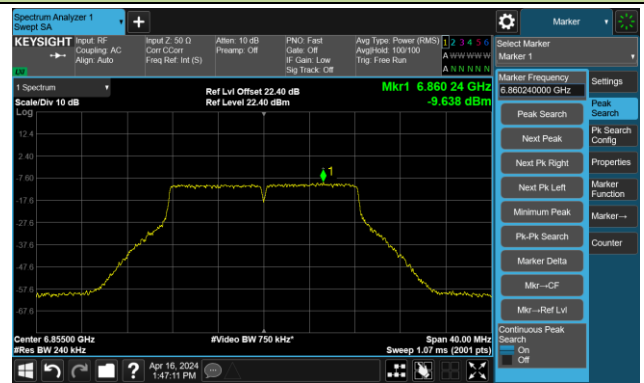

The Mask Data

Channel 113 (6515MHz)

The Reference Level

The Mask Data

802.11a – Ant 1

Channel 117 (6535MHz)

The Reference Level

The Mask Data

Channel 149 (6695MHz)

The Reference Level

The Mask Data

Channel 181 (6855MHz)

The Reference Level

The Mask Data

802.11a – Ant 1

Channel 185 (6875MHz)

The Reference Level

The Mask Data

Channel 189 (6895MHz)

The Reference Level

The Mask Data

Channel 209 (6995MHz)

The Reference Level

The Mask Data