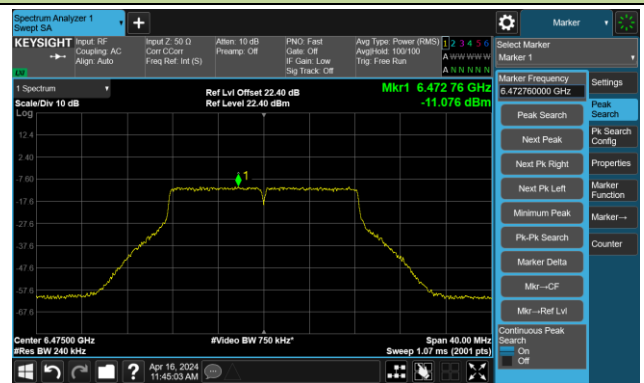

The Reference Level

The Mask Data

Channel 105 (6475MHz)

The Reference Level

The Mask Data

Channel 113 (6515MHz)

The Reference Level

The Mask Data

## 802.11a – Ant 2