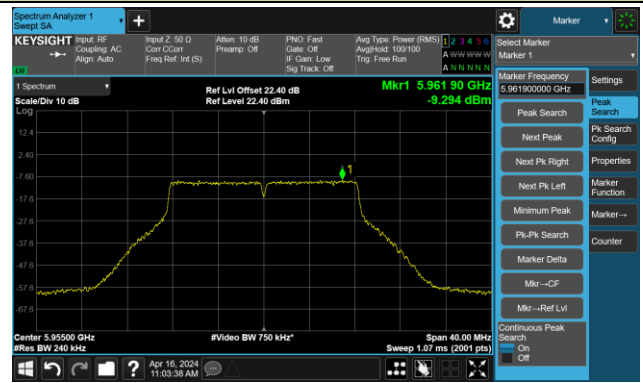

802.11a – Ant 3

Channel 1 (5955MHz)

The Reference Level