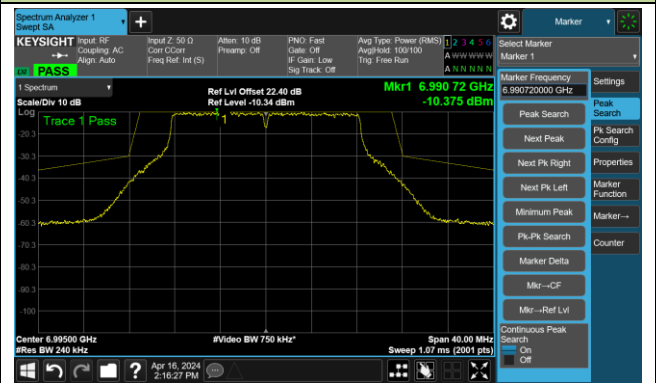

## The Reference Level

## The Mask Data

802.11a – Ant 2

Channel 185 (6875MHz)

The Reference Level

The Mask Data

Channel 189 (6895MHz)

The Reference Level

The Mask Data

Channel 209 (6995MHz)

The Reference Level

The Mask Data

802.11a – Ant 2

Channel 229 (7095MHz)

The Reference Level

The Mask Data