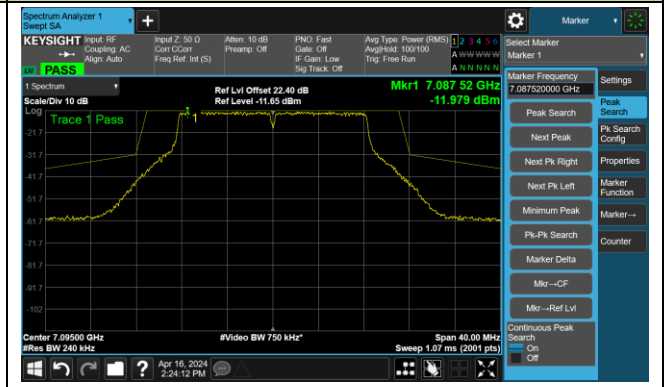

## The Mask Data

802.11a – Ant 2

Channel 185 (6875MHz)

The Reference Level

The Mask Data

Channel 189 (6895MHz)

The Reference Level

The Mask Data

Channel 209 (6995MHz)

The Reference Level

The Mask Data

802.11a – Ant 2

Channel 229 (7095MHz)

The Reference Level

The Mask Data