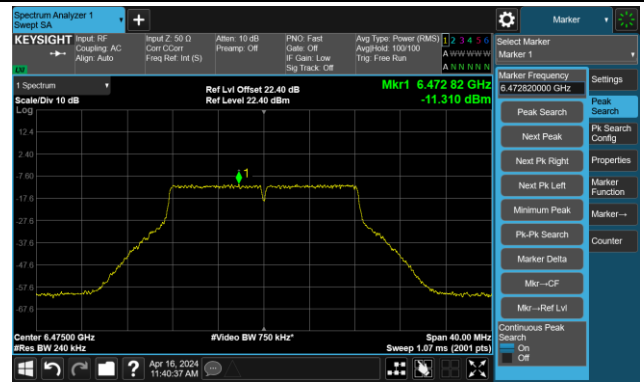

The Reference Level

The Mask Data

802.11a – Ant 1

Channel 97 (6435MHz)

The Reference Level

The Mask Data

Channel 105 (6475MHz)

The Reference Level

The Mask Data

Channel 113 (6515MHz)

The Reference Level

The Mask Data

802.11a – Ant 1

Channel 117 (6535MHz)

The Reference Level

The Mask Data