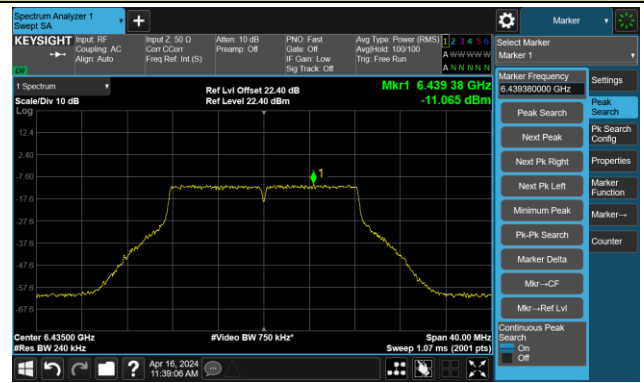

The Reference Level

The Mask Data

802.11a – Ant 1

Channel 97 (6435MHz)

The Reference Level

The Mask Data

Channel 105 (6475MHz)

The Reference Level

The Mask Data

Channel 113 (6515MHz)

The Reference Level

The Mask Data

802.11a – Ant 1

Channel 117 (6535MHz)

The Reference Level

The Mask Data