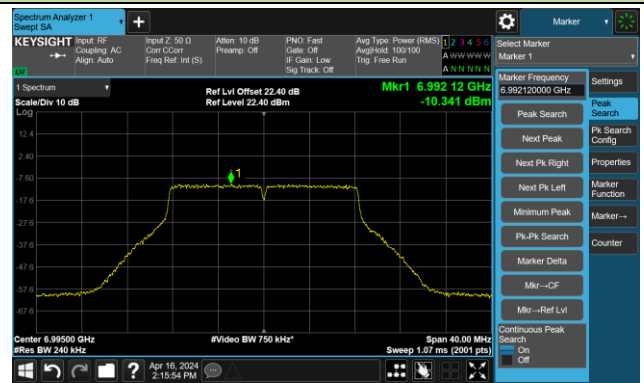

## The Reference Level

## The Mask Data

802.11a – Ant 2

Channel 185 (6875MHz)

The Reference Level

The Mask Data

Channel 189 (6895MHz)

The Reference Level

The Mask Data

Channel 209 (6995MHz)

The Reference Level

The Mask Data

802.11a – Ant 2

Channel 229 (7095MHz)

The Reference Level

The Mask Data