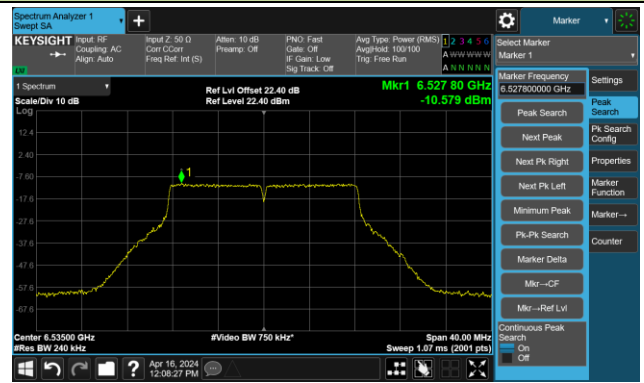

## Channel 113 (6515MHz)

## The Reference Level

## The Mask Data

802.11a – Ant 3

Channel 117 (6535MHz)

The Reference Level

The Mask Data

Channel 149 (6950MHz)

The Reference Level

The Mask Data