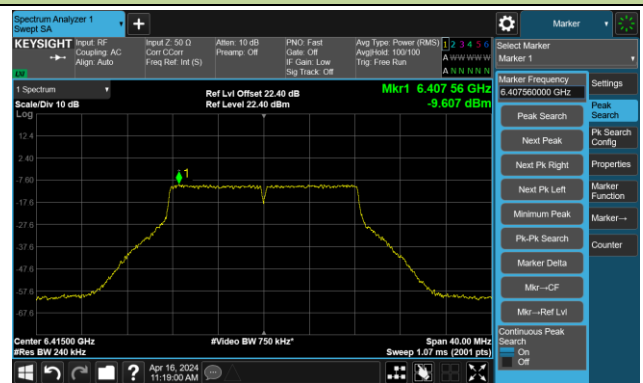

Channel 93 (6415MHz)

The Reference Level