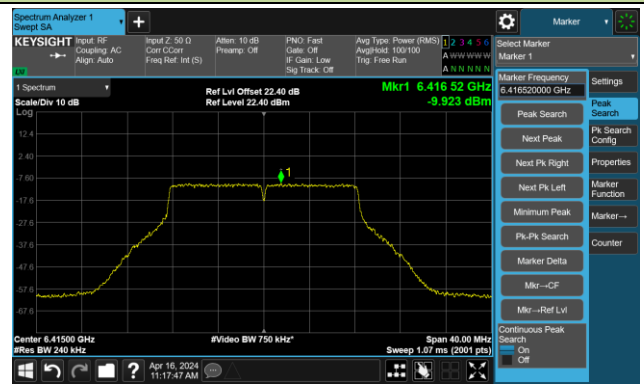

Channel 49 (6195MHz)

The Reference Level

The Mask Data

Channel 93 (6415MHz)

The Reference Level

The Mask Data

802.11a – Ant 2

Channel 97 (6435MHz)

The Reference Level

The Mask Data

Channel 105 (6475MHz)

The Reference Level

The Mask Data

Channel 113 (6515MHz)

The Reference Level

The Mask Data