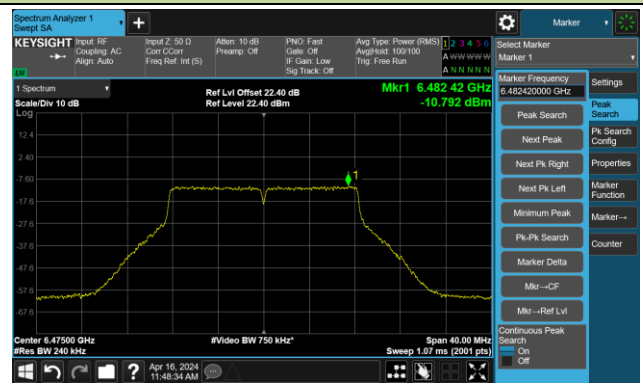

Channel 105 (6475MHz)

The Reference Level