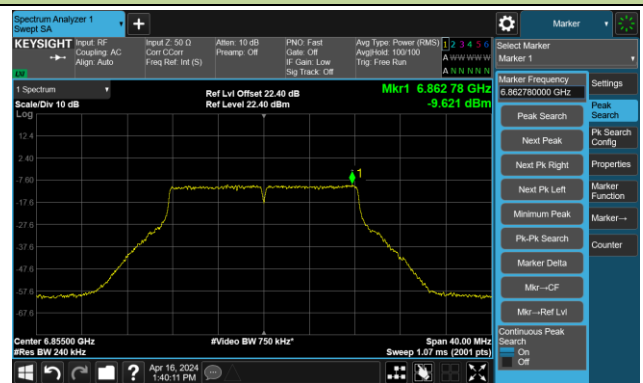

Channel 181 (6855MHz)

The Reference Level