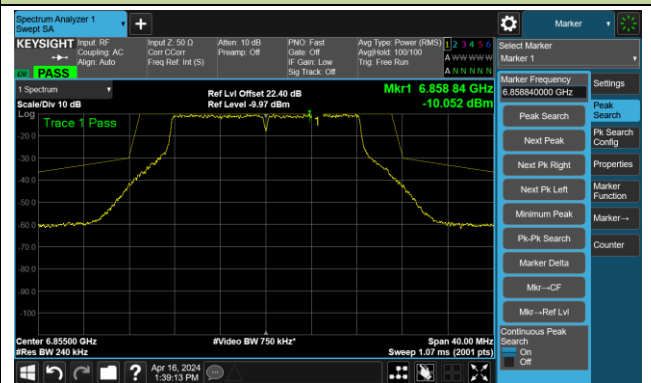

## The Reference Level

## The Mask Data

802.11a – Ant 3

Channel 117 (6535MHz)

The Reference Level

The Mask Data

Channel 149 (6950MHz)

The Reference Level

The Mask Data

Channel 181 (6855MHz)

The Reference Level

The Mask Data