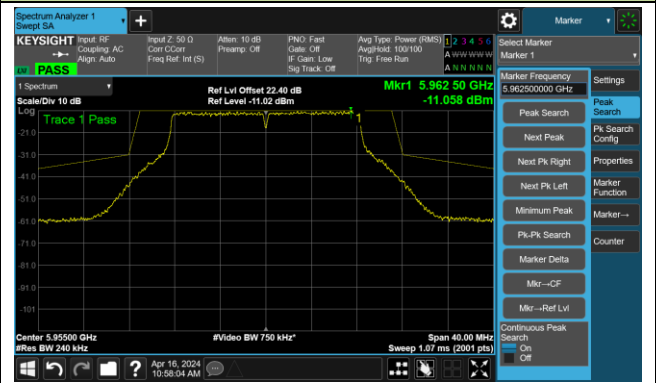

802.11a – Ant 1

Channel 1 (5955MHz)

The Reference Level

The Mask Data

Channel 49 (6195MHz)

The Reference Level

The Mask Data

Channel 93 (6415MHz)

The Reference Level

The Mask Data

802.11a – Ant 1

Channel 97 (6435MHz)

The Reference Level

The Mask Data

Channel 105 (6475MHz)

The Reference Level