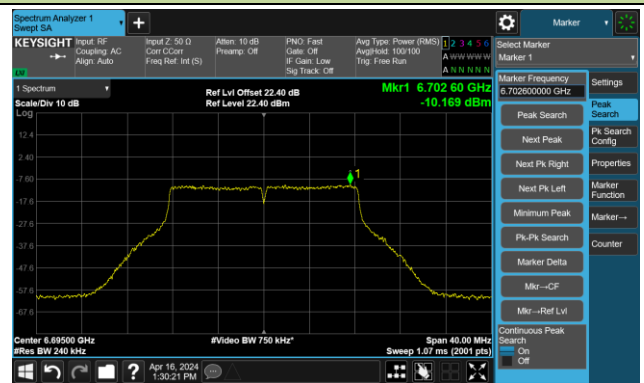

## The Reference Level

## The Mask Data

802.11a – Ant 3

Channel 117 (6535MHz)

The Reference Level

The Mask Data

Channel 149 (6950MHz)

The Reference Level

The Mask Data

Channel 181 (6855MHz)

The Reference Level

The Mask Data