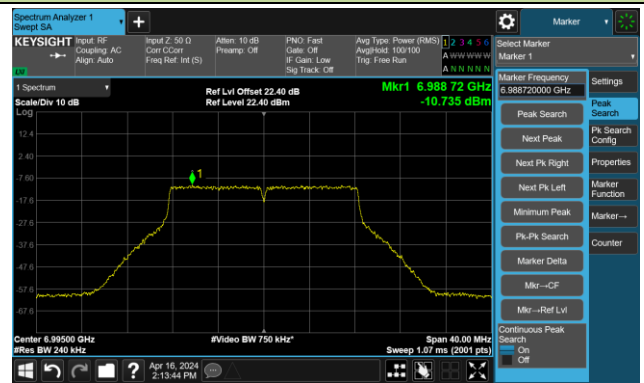

Channel 149 (6695MHz)

The Reference Level

The Mask Data

Channel 181 (6855MHz)

The Reference Level

The Mask Data

802.11a – Ant 1

Channel 185 (6875MHz)

The Reference Level

The Mask Data

Channel 189 (6895MHz)

The Reference Level

The Mask Data

Channel 209 (6995MHz)

The Reference Level

The Mask Data

802.11a – Ant 1

Channel 229 (7095MHz)

The Reference Level

The Mask Data

802.11a – Ant 2

Channel 1 (5955MHz)

The Reference Level

The Mask Data