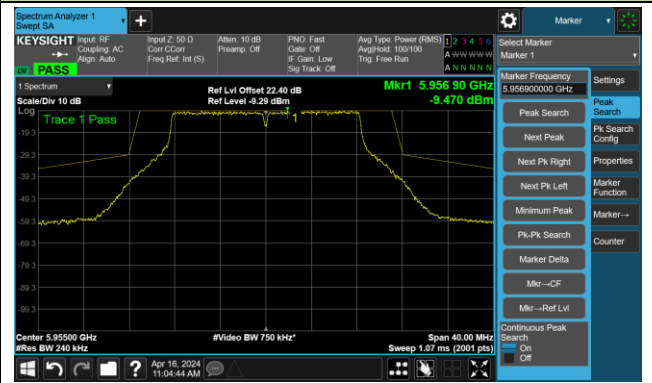

The Mask Data