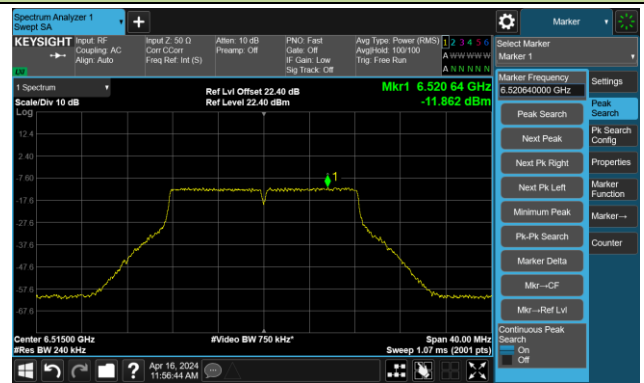

The Reference Level

The Mask Data

802.11a – Ant 1

Channel 97 (6435MHz)

The Reference Level

The Mask Data

Channel 105 (6475MHz)

The Reference Level

The Mask Data

Channel 113 (6515MHz)

The Reference Level

The Mask Data

802.11a – Ant 1

Channel 117 (6535MHz)

The Reference Level

The Mask Data