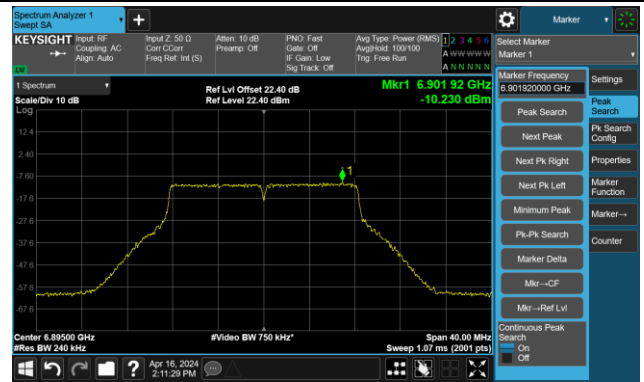

Channel 149 (6695MHz)

The Reference Level

The Mask Data

Channel 181 (6855MHz)

The Reference Level

The Mask Data

802.11a – Ant 1

Channel 185 (6875MHz)

The Reference Level

The Mask Data

Channel 189 (6895MHz)

The Reference Level

The Mask Data

Channel 209 (6995MHz)

The Reference Level

The Mask Data

802.11a – Ant 1

Channel 229 (7095MHz)

The Reference Level

The Mask Data

802.11a – Ant 2

Channel 1 (5955MHz)

The Reference Level

The Mask Data