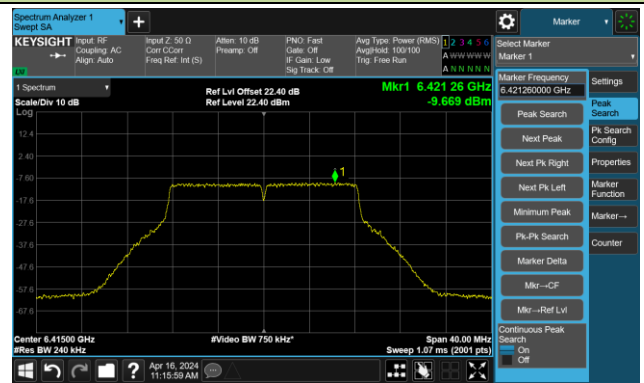

802.11a – Ant 1

Channel 1 (5955MHz)

The Reference Level

The Mask Data

Channel 49 (6195MHz)

The Reference Level

The Mask Data

Channel 93 (6415MHz)

The Reference Level

The Mask Data

802.11a – Ant 1

Channel 97 (6435MHz)

The Reference Level

The Mask Data

Channel 105 (6475MHz)

The Reference Level