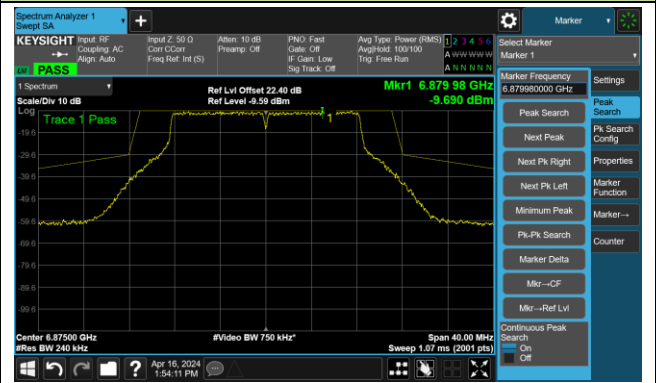

## The Reference Level

## The Mask Data

802.11a – Ant 2

Channel 185 (6875MHz)

The Reference Level

The Mask Data

Channel 189 (6895MHz)

The Reference Level

The Mask Data

Channel 209 (6995MHz)

The Reference Level

The Mask Data

802.11a – Ant 2

Channel 229 (7095MHz)

The Reference Level

The Mask Data