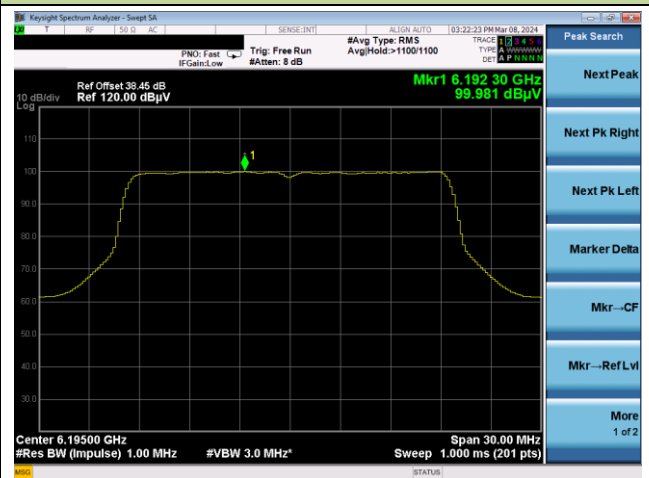

802.11ax-HE20 Power Spectral Density

Channel 1 (5955MHz)

Channel 49 (6195MHz)

Channel 93 (6415MHz)

Channel 97 (6435MHz)

Channel 105 (6475MHz)

Channel 113 (6515MHz)

802.11ax-HE20 Power Spectral Density

Channel 117 (6535MHz)

Channel 149 (6695MHz)

Channel 181 (6855MHz)

Channel 185 (6875MHz)

Channel 189 (6895MHz)

Channel 204 (6995MHz)

802.11ax-HE40 Power Spectral Density

Channel 3 (5965MHz)