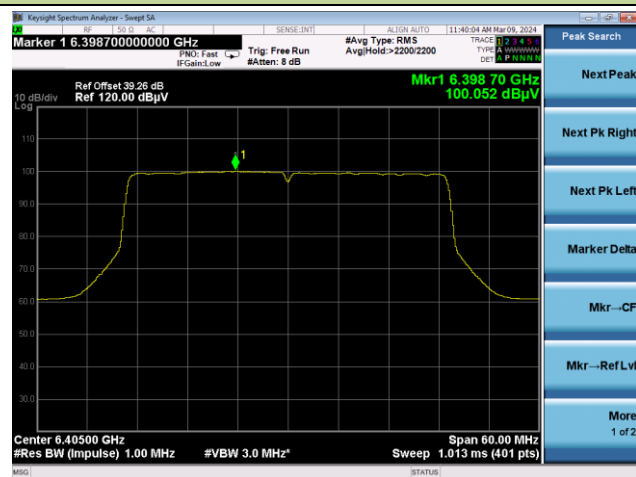

Channel 91 (6405MHz)