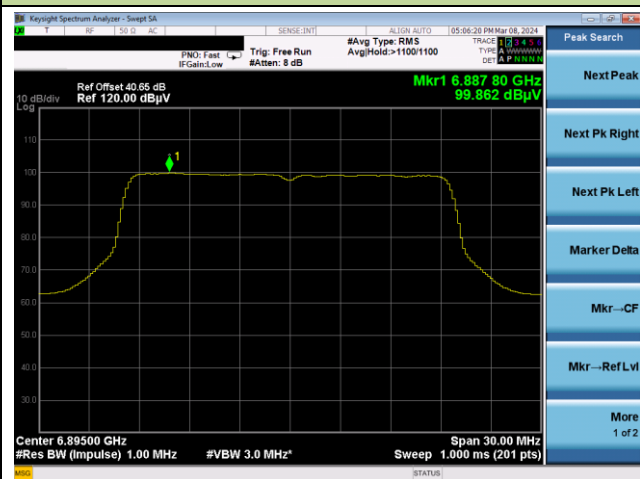

Channel 117 (6535MHz)

Channel 149 (6695MHz)

Channel 181 (6855MHz)

Channel 185 (6875MHz)

Channel 189 (6895MHz)

Channel 204 (6995MHz)

802.11ax-HE40 Power Spectral Density

Channel 3 (5965MHz)