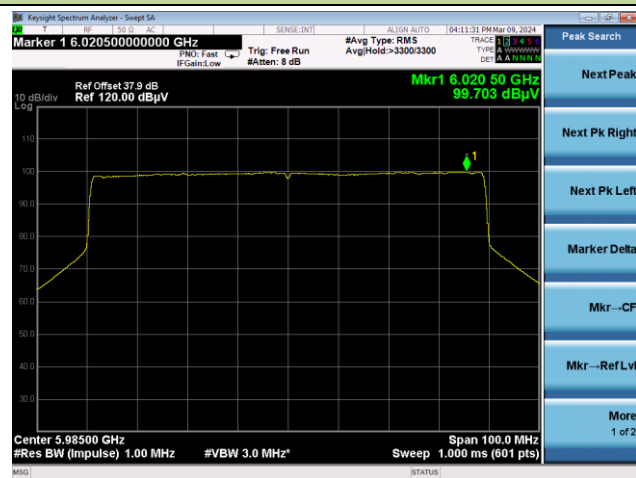

Channel 179 (6845MHz)

Channel 187 (6885MHz)

Channel 195 (6925MHz)

Channel 211 (7005MHz)

802.11ax-HE80 Power Spectral Density

Channel 7 (5985MHz)

Channel 55 (6225MHz)

Channel 87 (6385MHz)

Channel 103 (6465MHz)

Channel 119 (6545MHz)

Channel 135 (6625MHz)

802.11ax-HE80 Power Spectral Density

Channel 151 (6705MHz)

Channel 167 (6785MHz)

Channel 183 (6865MHz)

Channel 199 (6945MHz)