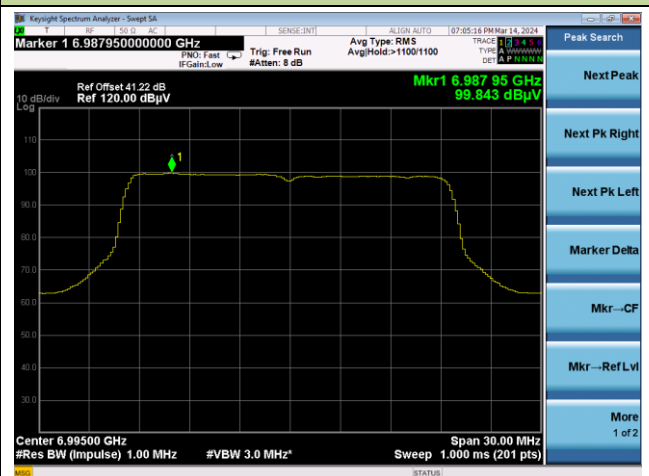

802.11be-EHT20 Power Spectral Density

Channel 117 (6535MHz)

Channel 149 (6695MHz)

Channel 181 (6855MHz)

Channel 185 (6875MHz)

Channel 189 (6895MHz)

Channel 204 (6995MHz)

802.11be-EHT40 Power Spectral Density