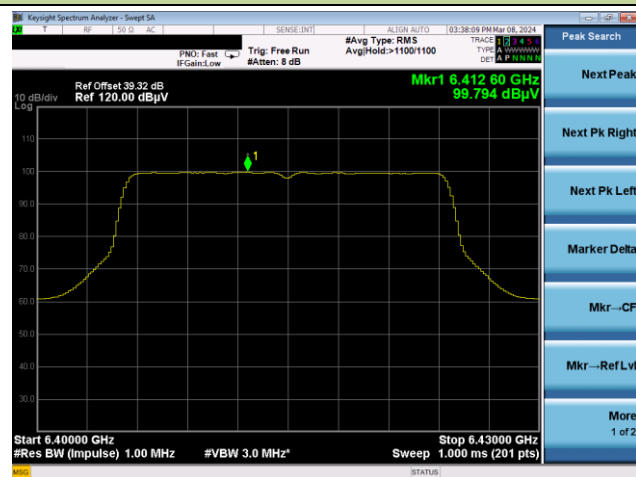

802.11ax-HE20 Power Spectral Density

Channel 1 (5955MHz)

Channel 49 (6195MHz)

Channel 93 (6415MHz)

Channel 97 (6435MHz)

Channel 105 (6475MHz)

Channel 113 (6515MHz)

802.11ax-HE20 Power Spectral Density