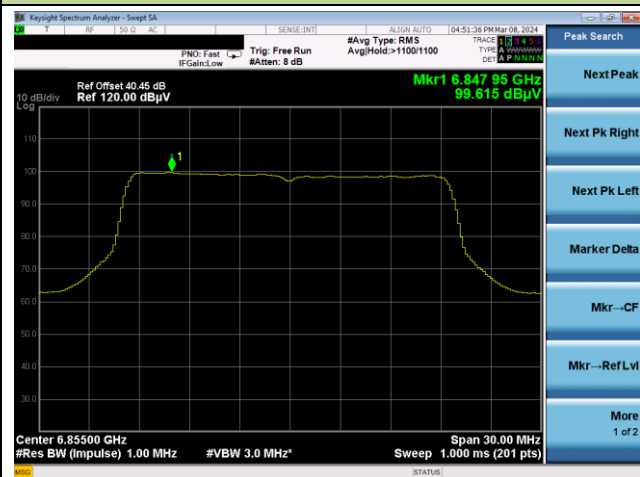

802.11ax-HE20 Power Spectral Density

Channel 1 (5955MHz)

Channel 49 (6195MHz)

Channel 93 (6415MHz)

Channel 97 (6435MHz)

Channel 105 (6475MHz)

Channel 113 (6515MHz)

802.11ax-HE20 Power Spectral Density

Channel 117 (6535MHz)

Channel 149 (6695MHz)

Channel 181 (6855MHz)

Channel 185 (6875MHz)

Channel 189 (6895MHz)

Channel 204 (6995MHz)

802.11ax-HE40 Power Spectral Density

Channel 3 (5965MHz)