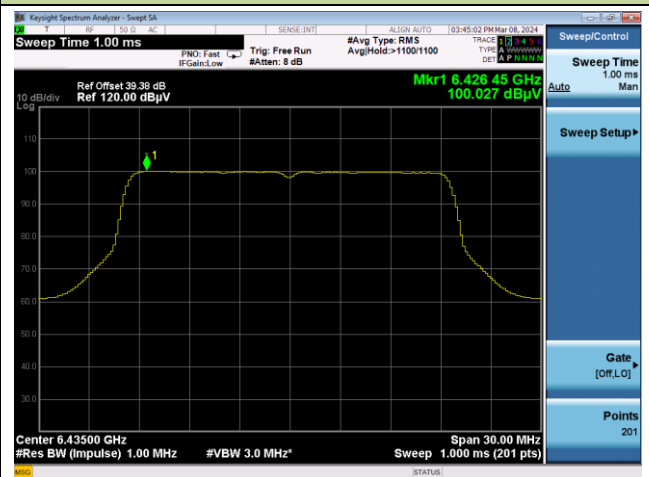

802.11ax-HE20 Power Spectral Density

Channel 1 (5955MHz)

Channel 49 (6195MHz)

Channel 93 (6415MHz)

Channel 97 (6435MHz)

Channel 105 (6475MHz)

Channel 113 (6515MHz)

802.11ax-HE20 Power Spectral Density