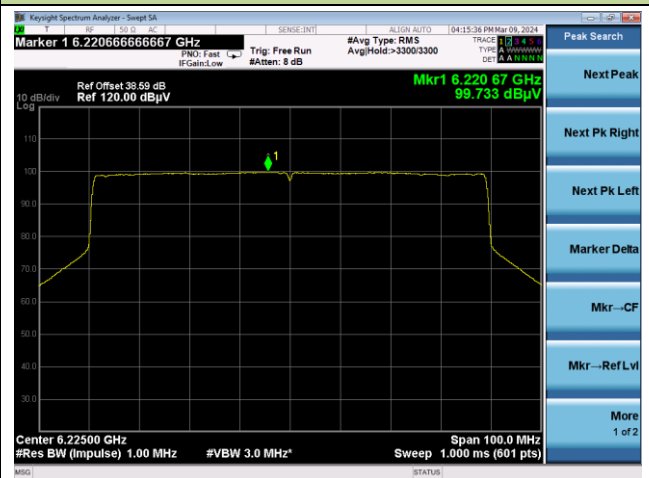

Channel 179 (6845MHz)

Channel 187 (6885MHz)

Channel 195 (6925MHz)

Channel 211 (7005MHz)

802.11ax-HE80 Power Spectral Density

Channel 7 (5985MHz)

Channel 55 (6225MHz)

Channel 87 (6385MHz)