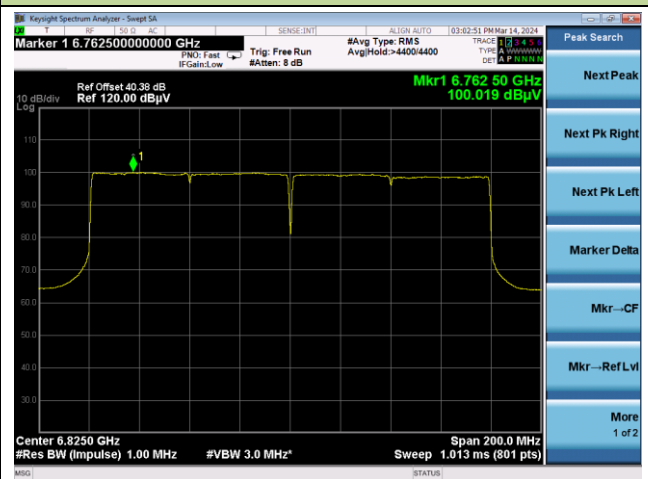

Channel 215 (7025MHz)

802.11ax-HE160 Power Spectral Density

Channel 15 (6025MHz)

Channel 47 (6185MHz)

Channel 79 (6345MHz)

Channel 111 (6505MHz)

Channel 143 (6665MHz)

Channel 175 (6825MHz)

802.11be-EHT20 Power Spectral Density

Channel 117 (6535MHz)

Channel 149 (6695MHz)

Channel 181 (6855MHz)

Channel 185 (6875MHz)

Channel 189 (6895MHz)

Channel 204 (6995MHz)

802.11be-EHT40 Power Spectral Density