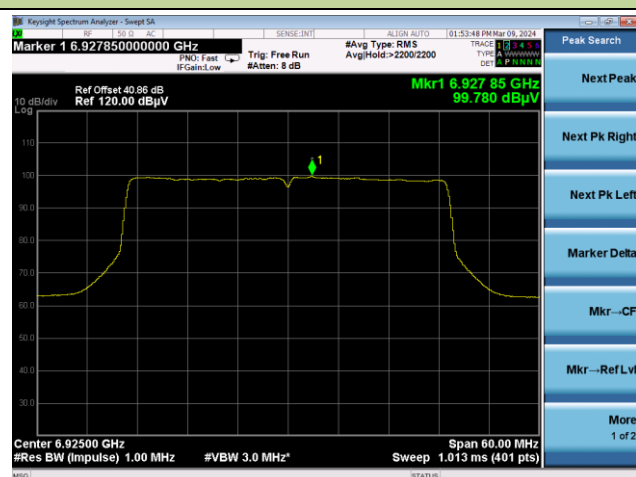

Channel 51 (6205MHz)

Channel 91 (6405MHz)

Channel 99 (6445MHz)

Channel 107 (6485MHz)

Channel 115 (6525MHz)

802.11ax-HE40 Power Spectral Density

Channel 123 (6565MHz)

Channel 147 (6685MHz)

Channel 179 (6845MHz)

Channel 187 (6885MHz)

Channel 195 (6925MHz)

Channel 211 (7005MHz)

802.11ax-HE80 Power Spectral Density

Channel 7 (5985MHz)

Channel 55 (6225MHz)

Channel 87 (6385MHz)