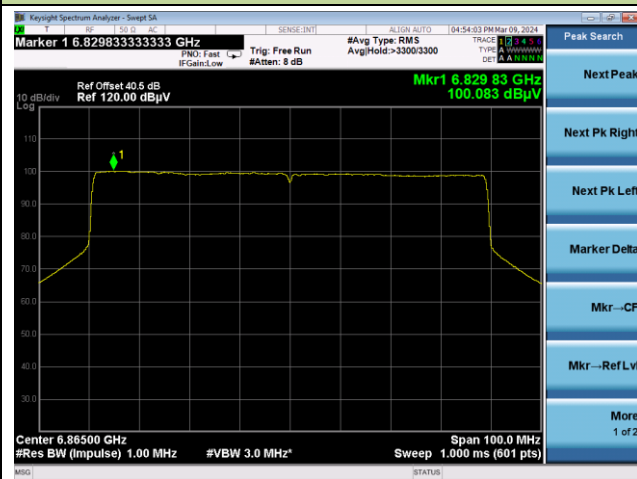

Channel 103 (6465MHz)

Channel 119 (6545MHz)

Channel 135 (6625MHz)

802.11ax-HE80 Power Spectral Density

Channel 151 (6705MHz)

Channel 167 (6785MHz)

Channel 183 (6865MHz)

Channel 199 (6945MHz)