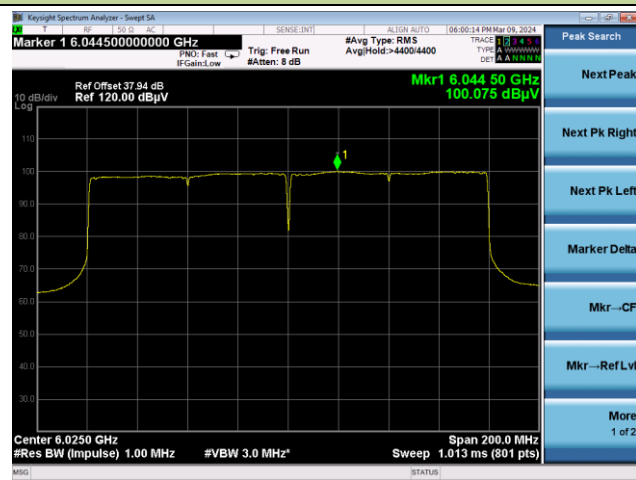

802.11ax-HE160 Power Spectral Density

Channel 15 (6025MHz)