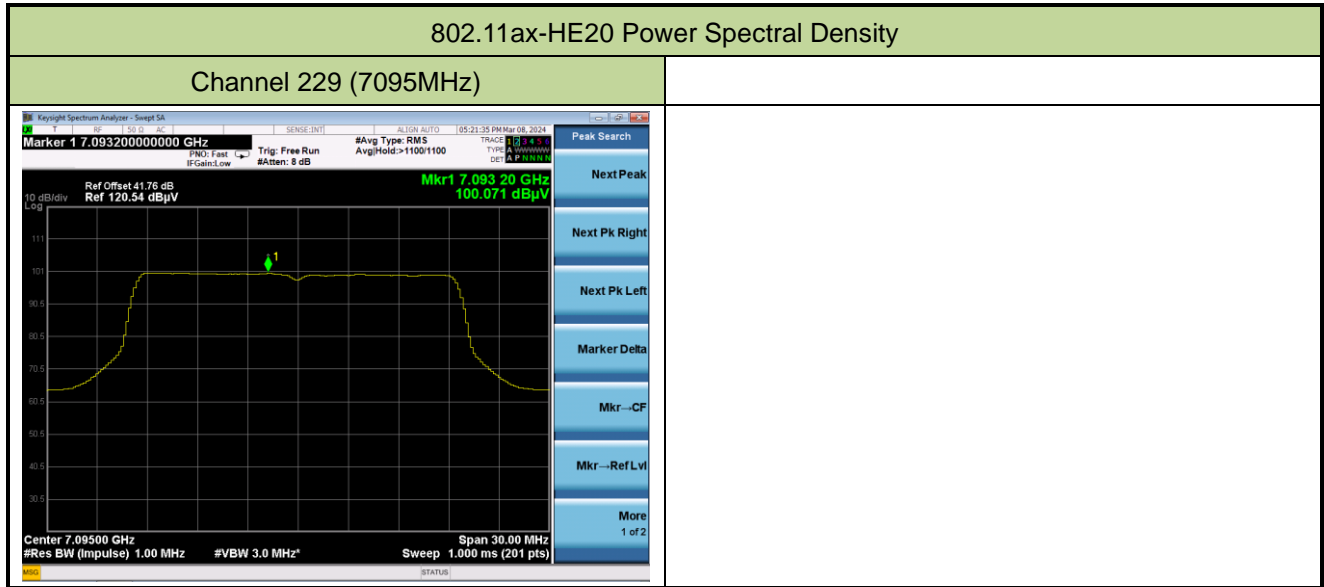

Channel 117 (6535MHz)

Channel 149 (6695MHz)

Channel 181 (6855MHz)

Channel 185 (6875MHz)

Channel 189 (6895MHz)

Channel 204 (6995MHz)

802.11ax-HE40 Power Spectral Density

Channel 3 (5965MHz)