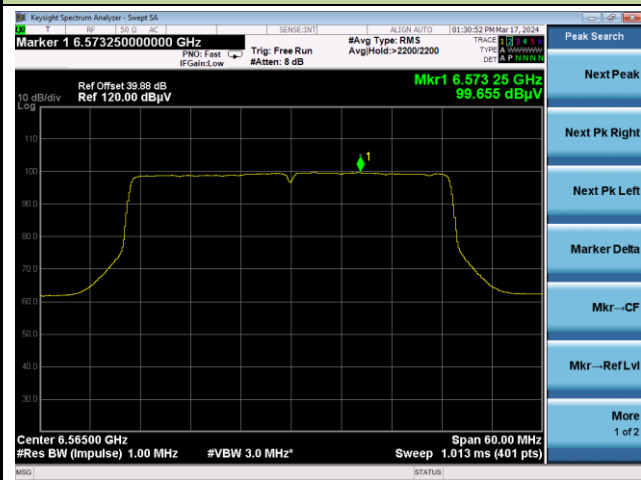

802.11be-EHT20 Power Spectral Density

Channel 117 (6535MHz)

Channel 149 (6695MHz)

Channel 181 (6855MHz)

Channel 185 (6875MHz)

Channel 189 (6895MHz)

Channel 204 (6995MHz)

802.11be-EHT40 Power Spectral Density

Channel 3 (5965MHz)

Channel 51 (6205MHz)

Channel 91 (6405MHz)

Channel 99 (6445MHz)

Channel 107 (6485MHz)

Channel 115 (6525MHz)

802.11be-EHT40 Power Spectral Density

Channel 123 (6565MHz)

Channel 147 (6685MHz)

Channel 179 (6845MHz)

Channel 187 (6885MHz)

Channel 195 (6925MHz)

Channel 211 (7005MHz)