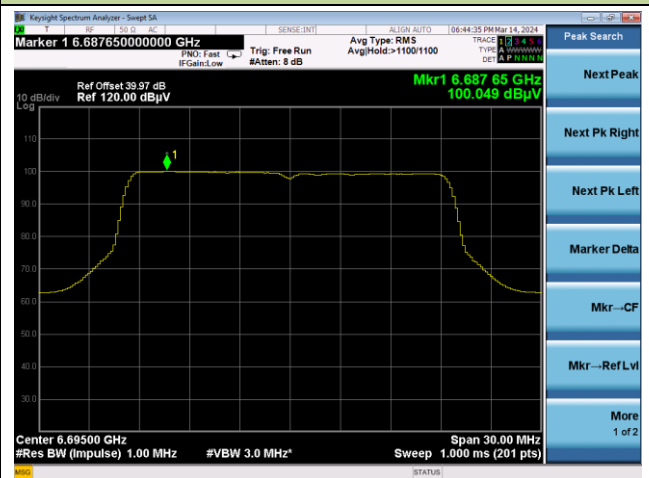

Channel 215 (7025MHz)

802.11ax-HE160 Power Spectral Density

Channel 15 (6025MHz)

Channel 47 (6185MHz)

Channel 79 (6345MHz)

Channel 111 (6505MHz)

Channel 143 (6665MHz)

Channel 175 (6825MHz)

802.11be-EHT20 Power Spectral Density

Channel 117 (6535MHz)

Channel 149 (6695MHz)

Channel 181 (6855MHz)

Channel 185 (6875MHz)

Channel 189 (6895MHz)

Channel 204 (6995MHz)

802.11be-EHT40 Power Spectral Density