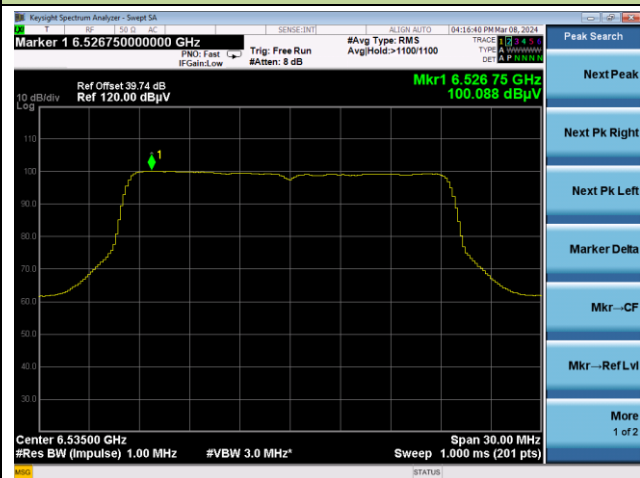

802.11ax-HE20 Power Spectral Density

Channel 1 (5955MHz)

Channel 49 (6195MHz)

Channel 93 (6415MHz)

Channel 97 (6435MHz)

Channel 105 (6475MHz)

Channel 113 (6515MHz)

802.11ax-HE20 Power Spectral Density

Channel 117 (6535MHz)

Channel 149 (6695MHz)

Channel 181 (6855MHz)

Channel 185 (6875MHz)

Channel 189 (6895MHz)

Channel 204 (6995MHz)

802.11ax-HE40 Power Spectral Density

Channel 3 (5965MHz)