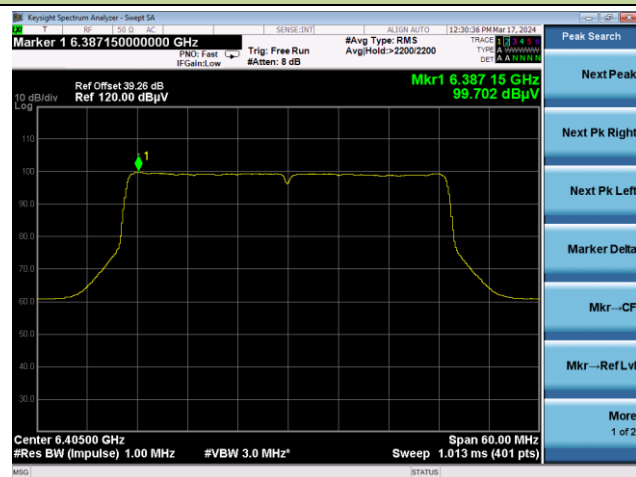

Channel 91 (6405MHz)