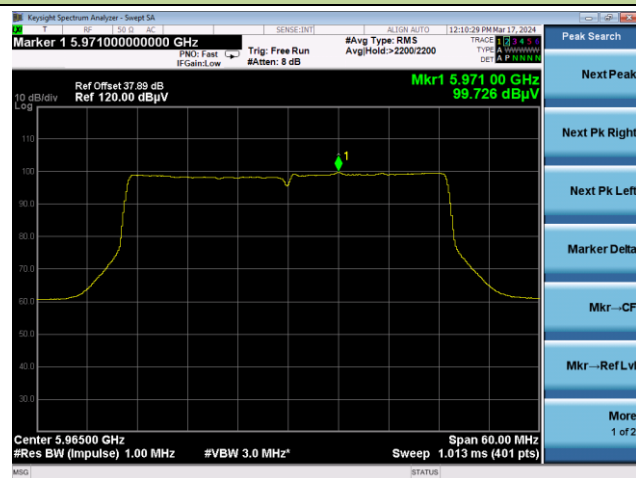

802.11be-EHT40 Power Spectral Density

Channel 3 (5965MHz)