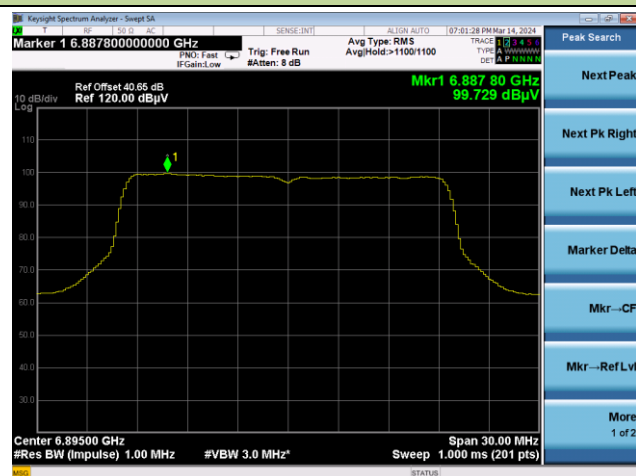

802.11be-EHT20 Power Spectral Density

Channel 117 (6535MHz)

Channel 149 (6695MHz)

Channel 181 (6855MHz)

Channel 185 (6875MHz)

Channel 189 (6895MHz)

Channel 204 (6995MHz)

802.11be-EHT40 Power Spectral Density