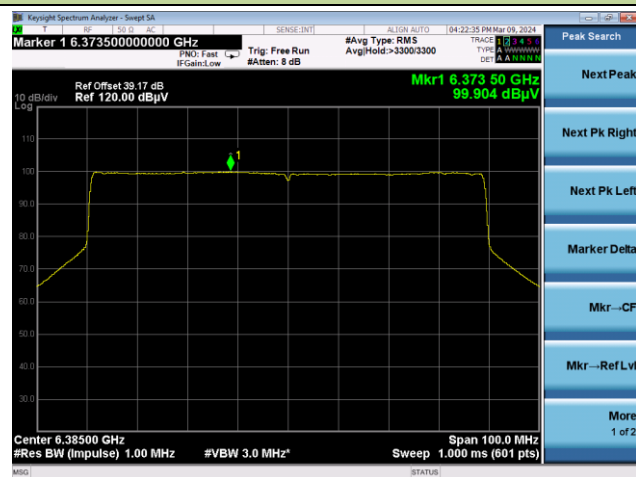

Channel 179 (6845MHz)

Channel 187 (6885MHz)

Channel 195 (6925MHz)

Channel 211 (7005MHz)

802.11ax-HE80 Power Spectral Density

Channel 7 (5985MHz)

Channel 55 (6225MHz)

Channel 87 (6385MHz)

Channel 103 (6465MHz)

Channel 119 (6545MHz)

Channel 135 (6625MHz)

802.11ax-HE80 Power Spectral Density

Channel 151 (6705MHz)

Channel 167 (6785MHz)

Channel 183 (6865MHz)

Channel 199 (6945MHz)