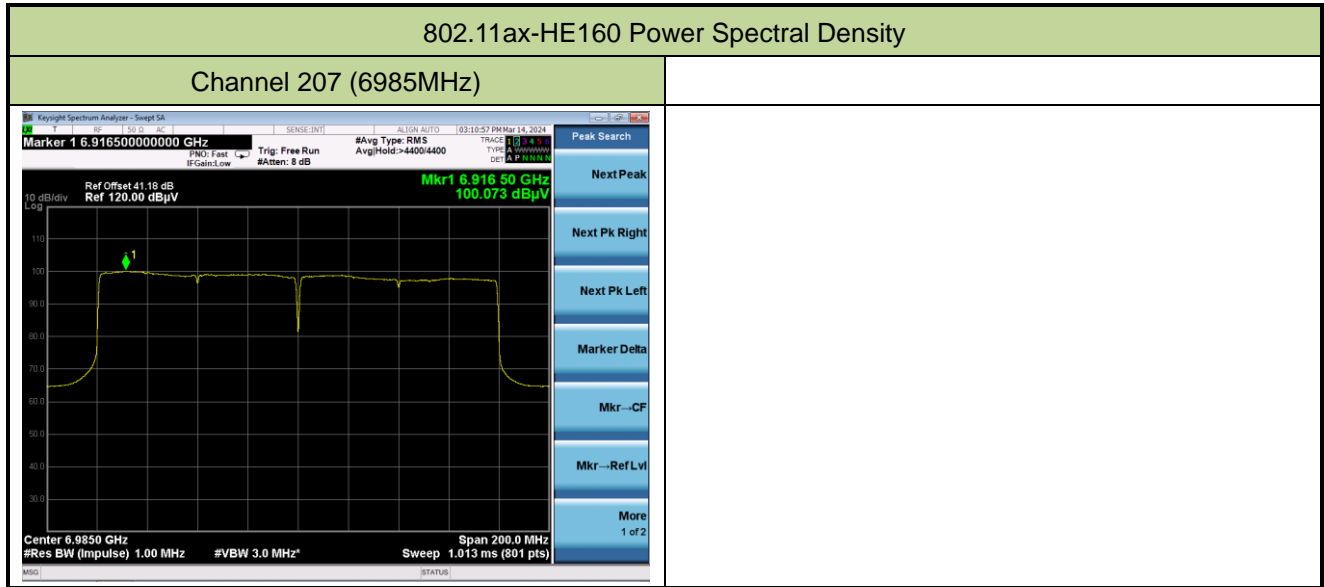

Channel 215 (7025MHz)

802.11ax-HE160 Power Spectral Density

Channel 15 (6025MHz)

Channel 47 (6185MHz)

Channel 79 (6345MHz)

Channel 111 (6505MHz)

Channel 143 (6665MHz)

Channel 175 (6825MHz)