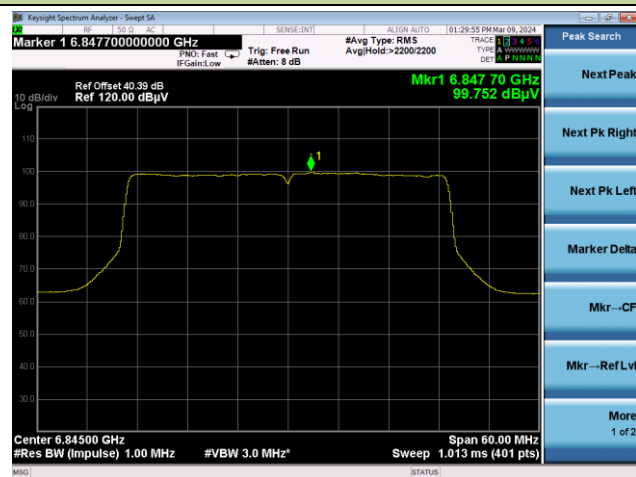

Channel 51 (6205MHz)

Channel 91 (6405MHz)

Channel 99 (6445MHz)

Channel 107 (6485MHz)

Channel 115 (6525MHz)

802.11ax-HE40 Power Spectral Density

Channel 123 (6565MHz)

Channel 147 (6685MHz)

Channel 179 (6845MHz)

Channel 187 (6885MHz)

Channel 195 (6925MHz)

Channel 211 (7005MHz)

802.11ax-HE80 Power Spectral Density

Channel 7 (5985MHz)

Channel 55 (6225MHz)

Channel 87 (6385MHz)