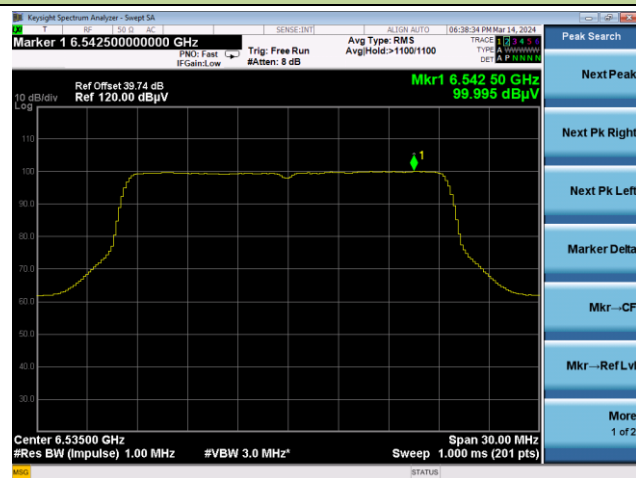

Channel 215 (7025MHz)

802.11ax-HE160 Power Spectral Density

Channel 15 (6025MHz)

Channel 47 (6185MHz)

Channel 79 (6345MHz)

Channel 111 (6505MHz)

Channel 143 (6665MHz)

Channel 175 (6825MHz)

802.11be-EHT20 Power Spectral Density

Channel 117 (6535MHz)

Channel 149 (6695MHz)

Channel 181 (6855MHz)

Channel 185 (6875MHz)

Channel 189 (6895MHz)

Channel 204 (6995MHz)

802.11be-EHT40 Power Spectral Density