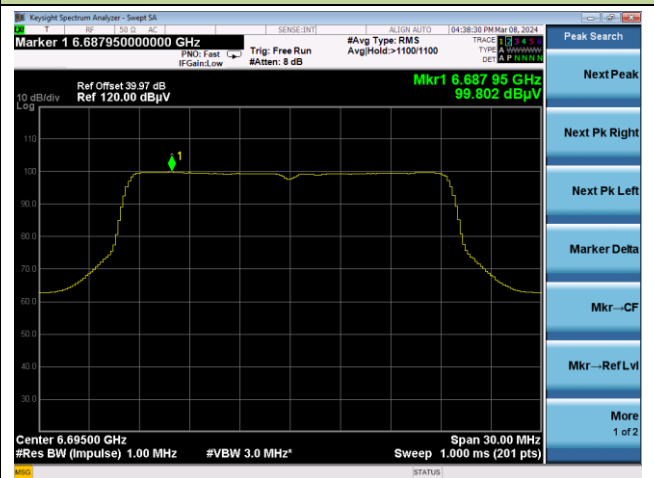

Channel 149 (6695MHz)