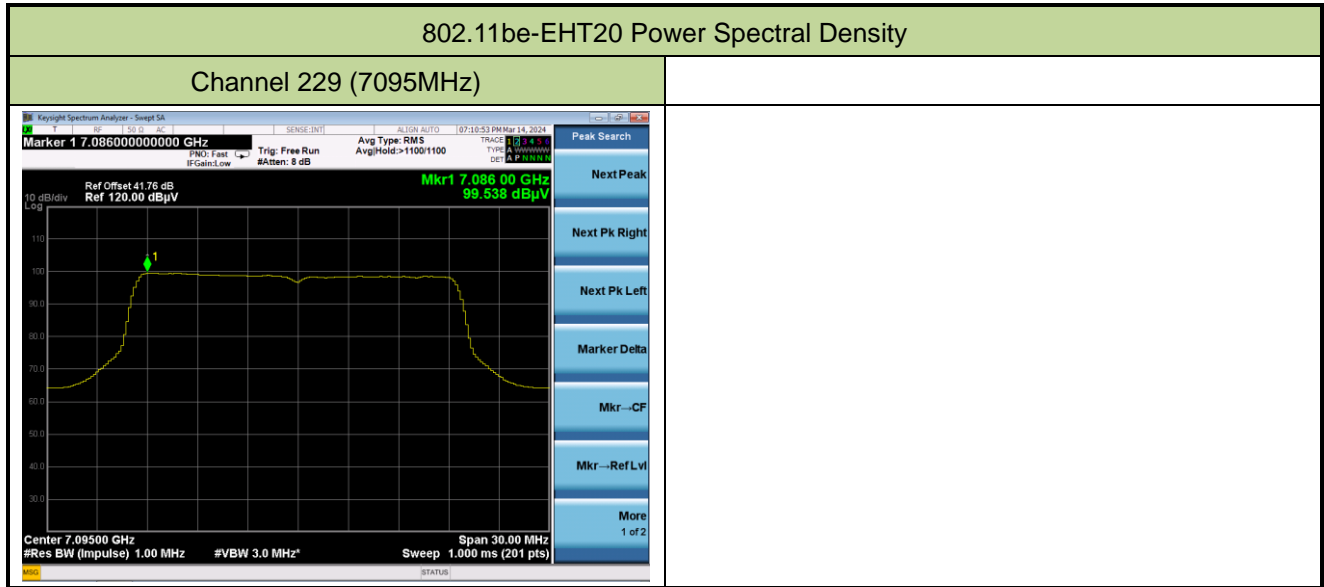

802.11be-EHT20 Power Spectral Density

Channel 117 (6535MHz)

Channel 149 (6695MHz)

Channel 181 (6855MHz)

Channel 185 (6875MHz)

Channel 189 (6895MHz)

Channel 204 (6995MHz)

802.11be-EHT40 Power Spectral Density