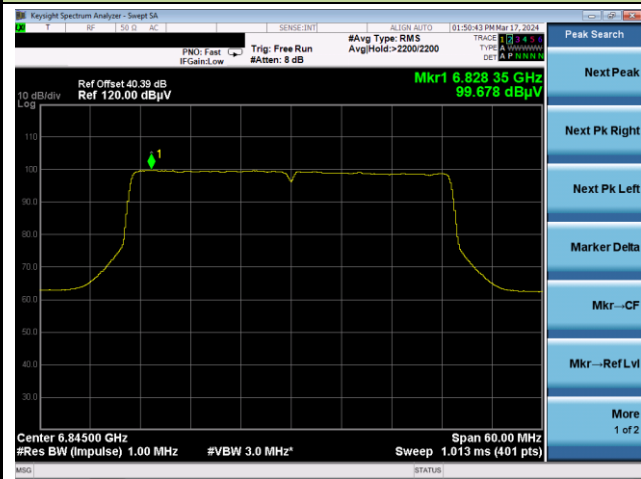

Channel 3 (5965MHz)

Channel 51 (6205MHz)

Channel 91 (6405MHz)

Channel 99 (6445MHz)

Channel 107 (6485MHz)

Channel 115 (6525MHz)

802.11be-EHT40 Power Spectral Density

Channel 123 (6565MHz)

Channel 147 (6685MHz)

Channel 179 (6845MHz)

Channel 187 (6885MHz)

Channel 195 (6925MHz)

Channel 211 (7005MHz)