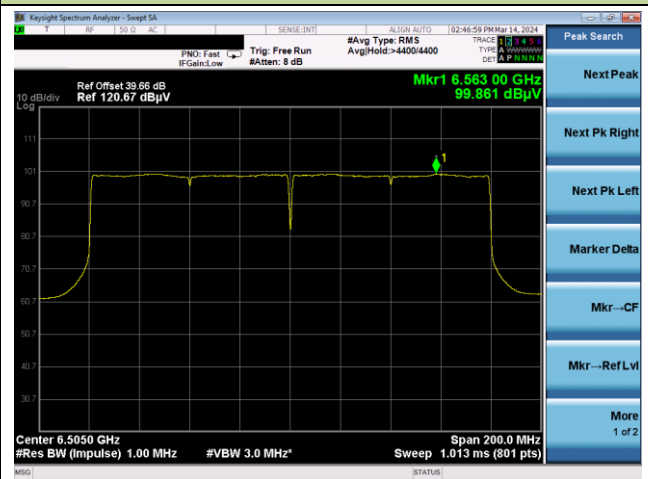

Channel 215 (7025MHz)

802.11ax-HE160 Power Spectral Density

Channel 15 (6025MHz)

Channel 47 (6185MHz)

Channel 79 (6345MHz)

Channel 111 (6505MHz)

Channel 143 (6665MHz)

Channel 175 (6825MHz)

802.11be-EHT20 Power Spectral Density

Channel 117 (6535MHz)

Channel 149 (6695MHz)

Channel 181 (6855MHz)

Channel 185 (6875MHz)

Channel 189 (6895MHz)

Channel 204 (6995MHz)

802.11be-EHT40 Power Spectral Density