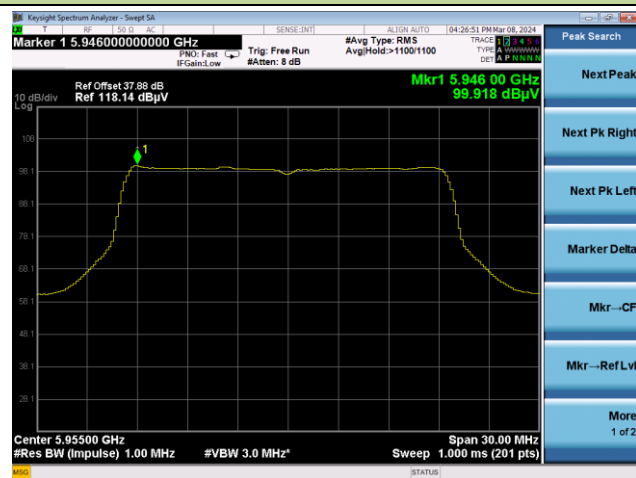

802.11ax-HE20 Power Spectral Density

Channel 1 (5955MHz)

Channel 49 (6195MHz)

Channel 93 (6415MHz)

Channel 97 (6435MHz)

Channel 105 (6475MHz)

Channel 113 (6515MHz)

802.11ax-HE20 Power Spectral Density

Channel 117 (6535MHz)

Channel 149 (6695MHz)

Channel 181 (6855MHz)

Channel 185 (6875MHz)

Channel 189 (6895MHz)

Channel 204 (6995MHz)

802.11ax-HE40 Power Spectral Density

Channel 3 (5965MHz)