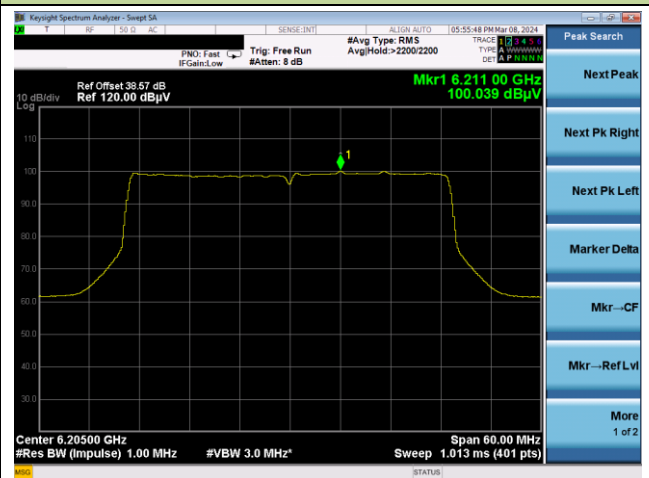

Channel 51 (6205MHz)