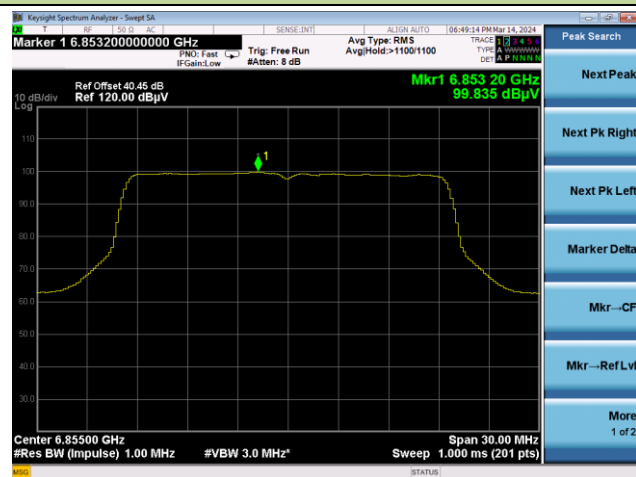

802.11be-EHT20 Power Spectral Density

Channel 117 (6535MHz)

Channel 149 (6695MHz)

Channel 181 (6855MHz)

Channel 185 (6875MHz)

Channel 189 (6895MHz)

Channel 204 (6995MHz)

802.11be-EHT40 Power Spectral Density