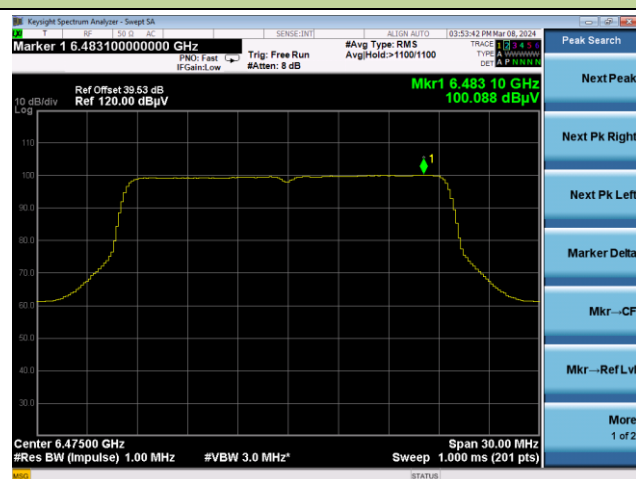

802.11ax-HE20 Power Spectral Density

Channel 1 (5955MHz)

Channel 49 (6195MHz)

Channel 93 (6415MHz)

Channel 97 (6435MHz)

Channel 105 (6475MHz)

Channel 113 (6515MHz)

802.11ax-HE20 Power Spectral Density