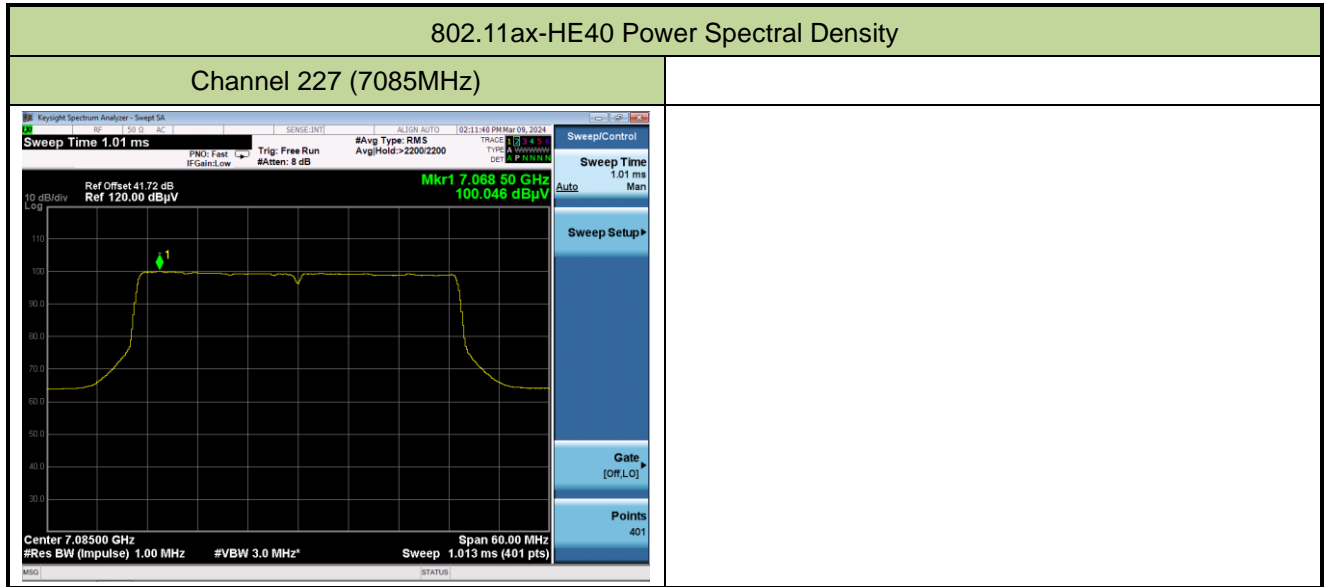

Channel 179 (6845MHz)

Channel 187 (6885MHz)

Channel 195 (6925MHz)

Channel 211 (7005MHz)

802.11ax-HE80 Power Spectral Density

Channel 7 (5985MHz)

Channel 55 (6225MHz)

Channel 87 (6385MHz)