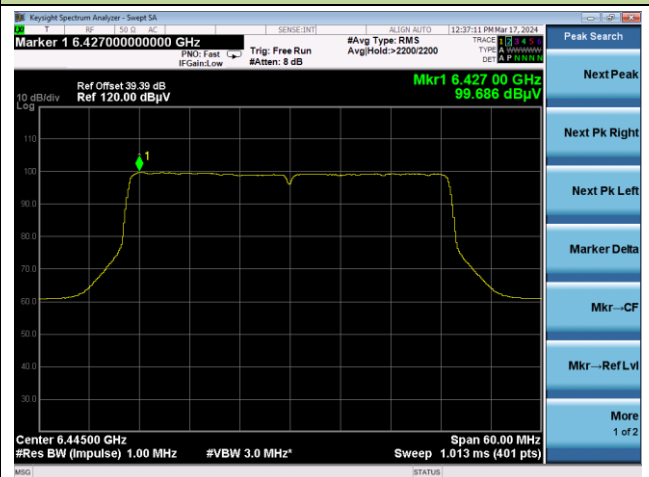

Channel 3 (5965MHz)

Channel 51 (6205MHz)

Channel 91 (6405MHz)

Channel 99 (6445MHz)

Channel 107 (6485MHz)

Channel 115 (6525MHz)

802.11be-EHT40 Power Spectral Density

Channel 123 (6565MHz)

Channel 147 (6685MHz)

Channel 179 (6845MHz)

Channel 187 (6885MHz)

Channel 195 (6925MHz)

Channel 211 (7005MHz)