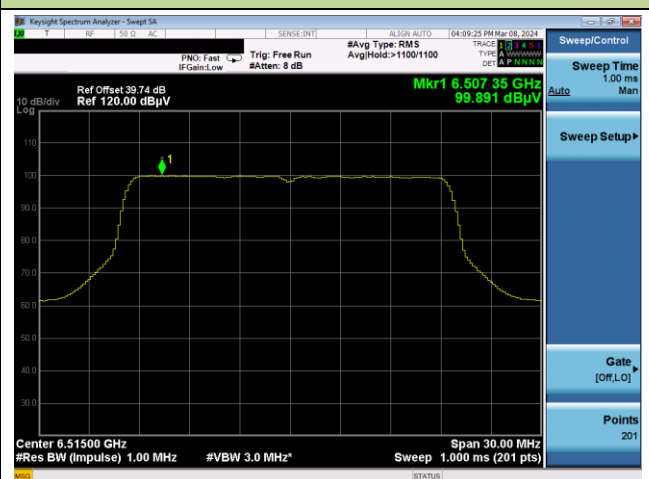

802.11ax-HE20 Power Spectral Density

Channel 1 (5955MHz)

Channel 49 (6195MHz)

Channel 93 (6415MHz)

Channel 97 (6435MHz)

Channel 105 (6475MHz)

Channel 113 (6515MHz)

802.11ax-HE20 Power Spectral Density