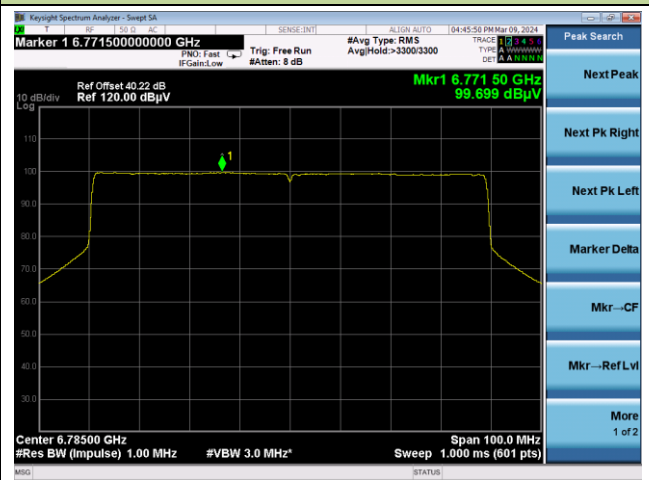

Channel 103 (6465MHz)

Channel 119 (6545MHz)

Channel 135 (6625MHz)

802.11ax-HE80 Power Spectral Density

Channel 151 (6705MHz)

Channel 167 (6785MHz)

Channel 183 (6865MHz)

Channel 199 (6945MHz)