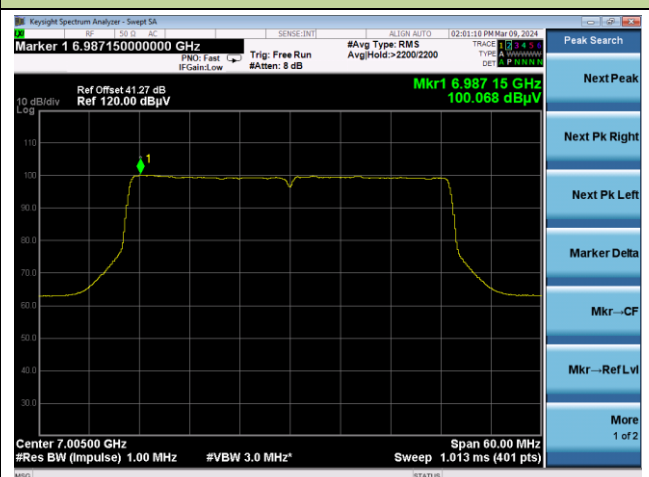

Channel 179 (6845MHz)

Channel 187 (6885MHz)

Channel 195 (6925MHz)

Channel 211 (7005MHz)

802.11ax-HE80 Power Spectral Density

Channel 7 (5985MHz)

Channel 55 (6225MHz)

Channel 87 (6385MHz)

Channel 103 (6465MHz)

Channel 119 (6545MHz)

Channel 135 (6625MHz)

802.11ax-HE80 Power Spectral Density

Channel 151 (6705MHz)

Channel 167 (6785MHz)

Channel 183 (6865MHz)

Channel 199 (6945MHz)