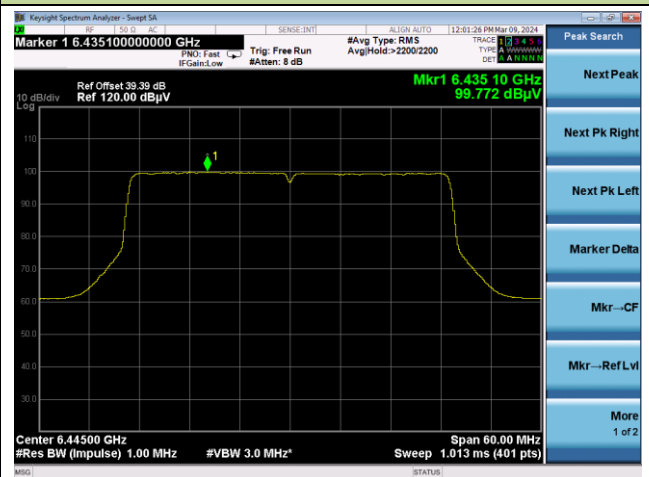

Channel 99 (6445MHz)