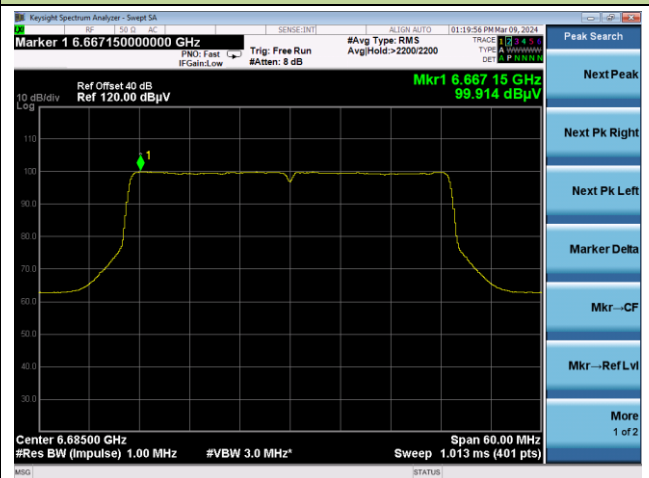

Channel 51 (6205MHz)

Channel 91 (6405MHz)

Channel 99 (6445MHz)

Channel 107 (6485MHz)

Channel 115 (6525MHz)

802.11ax-HE40 Power Spectral Density

Channel 123 (6565MHz)

Channel 147 (6685MHz)

Channel 179 (6845MHz)

Channel 187 (6885MHz)

Channel 195 (6925MHz)

Channel 211 (7005MHz)

802.11ax-HE80 Power Spectral Density

Channel 7 (5985MHz)

Channel 55 (6225MHz)

Channel 87 (6385MHz)