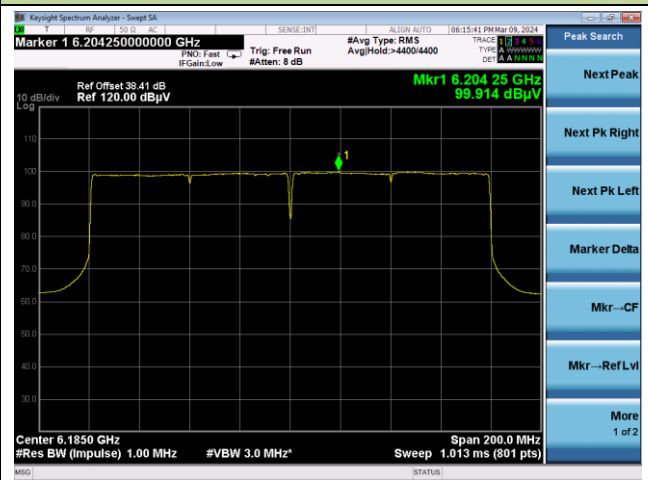

Channel 215 (7025MHz)

802.11ax-HE160 Power Spectral Density

Channel 15 (6025MHz)

Channel 47 (6185MHz)

Channel 79 (6345MHz)

Channel 111 (6505MHz)

Channel 143 (6665MHz)

Channel 175 (6825MHz)

802.11be-EHT20 Power Spectral Density

Channel 117 (6535MHz)

Channel 149 (6695MHz)

Channel 181 (6855MHz)

Channel 185 (6875MHz)

Channel 189 (6895MHz)

Channel 204 (6995MHz)

802.11be-EHT40 Power Spectral Density