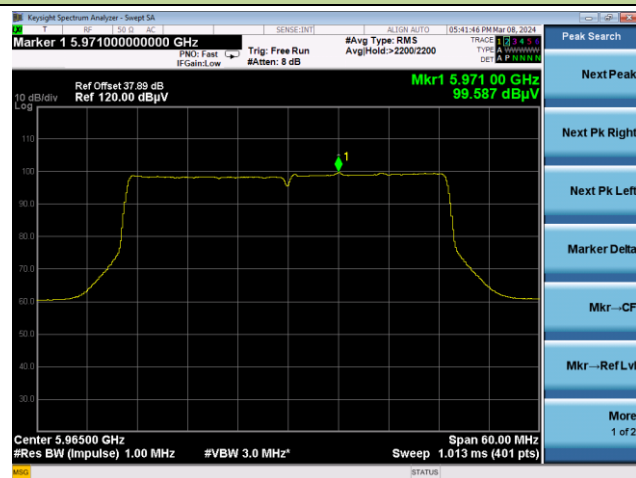

Channel 117 (6535MHz)

Channel 149 (6695MHz)

Channel 181 (6855MHz)

Channel 185 (6875MHz)

Channel 189 (6895MHz)

Channel 204 (6995MHz)

802.11ax-HE40 Power Spectral Density

Channel 3 (5965MHz)