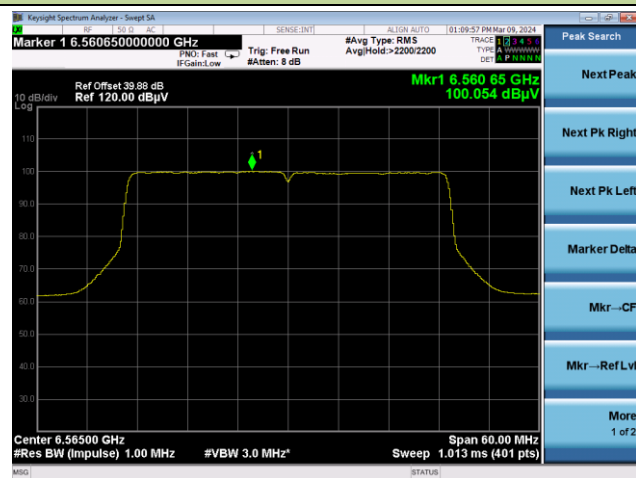

Channel 51 (6205MHz)

Channel 91 (6405MHz)

Channel 99 (6445MHz)

Channel 107 (6485MHz)

Channel 115 (6525MHz)

802.11ax-HE40 Power Spectral Density

Channel 123 (6565MHz)

Channel 147 (6685MHz)

Channel 179 (6845MHz)

Channel 187 (6885MHz)

Channel 195 (6925MHz)

Channel 211 (7005MHz)

802.11ax-HE80 Power Spectral Density

Channel 7 (5985MHz)

Channel 55 (6225MHz)

Channel 87 (6385MHz)