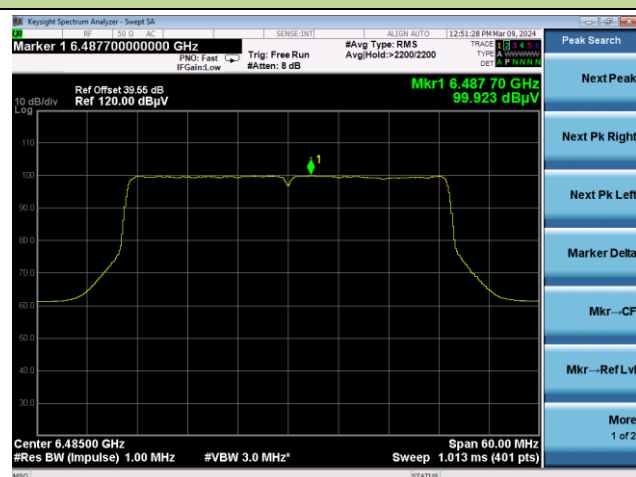

Channel 51 (6205MHz)

Channel 91 (6405MHz)

Channel 99 (6445MHz)

Channel 107 (6485MHz)

Channel 115 (6525MHz)

802.11ax-HE40 Power Spectral Density

Channel 123 (6565MHz)

Channel 147 (6685MHz)

Channel 179 (6845MHz)

Channel 187 (6885MHz)

Channel 195 (6925MHz)

Channel 211 (7005MHz)

802.11ax-HE80 Power Spectral Density

Channel 7 (5985MHz)

Channel 55 (6225MHz)

Channel 87 (6385MHz)