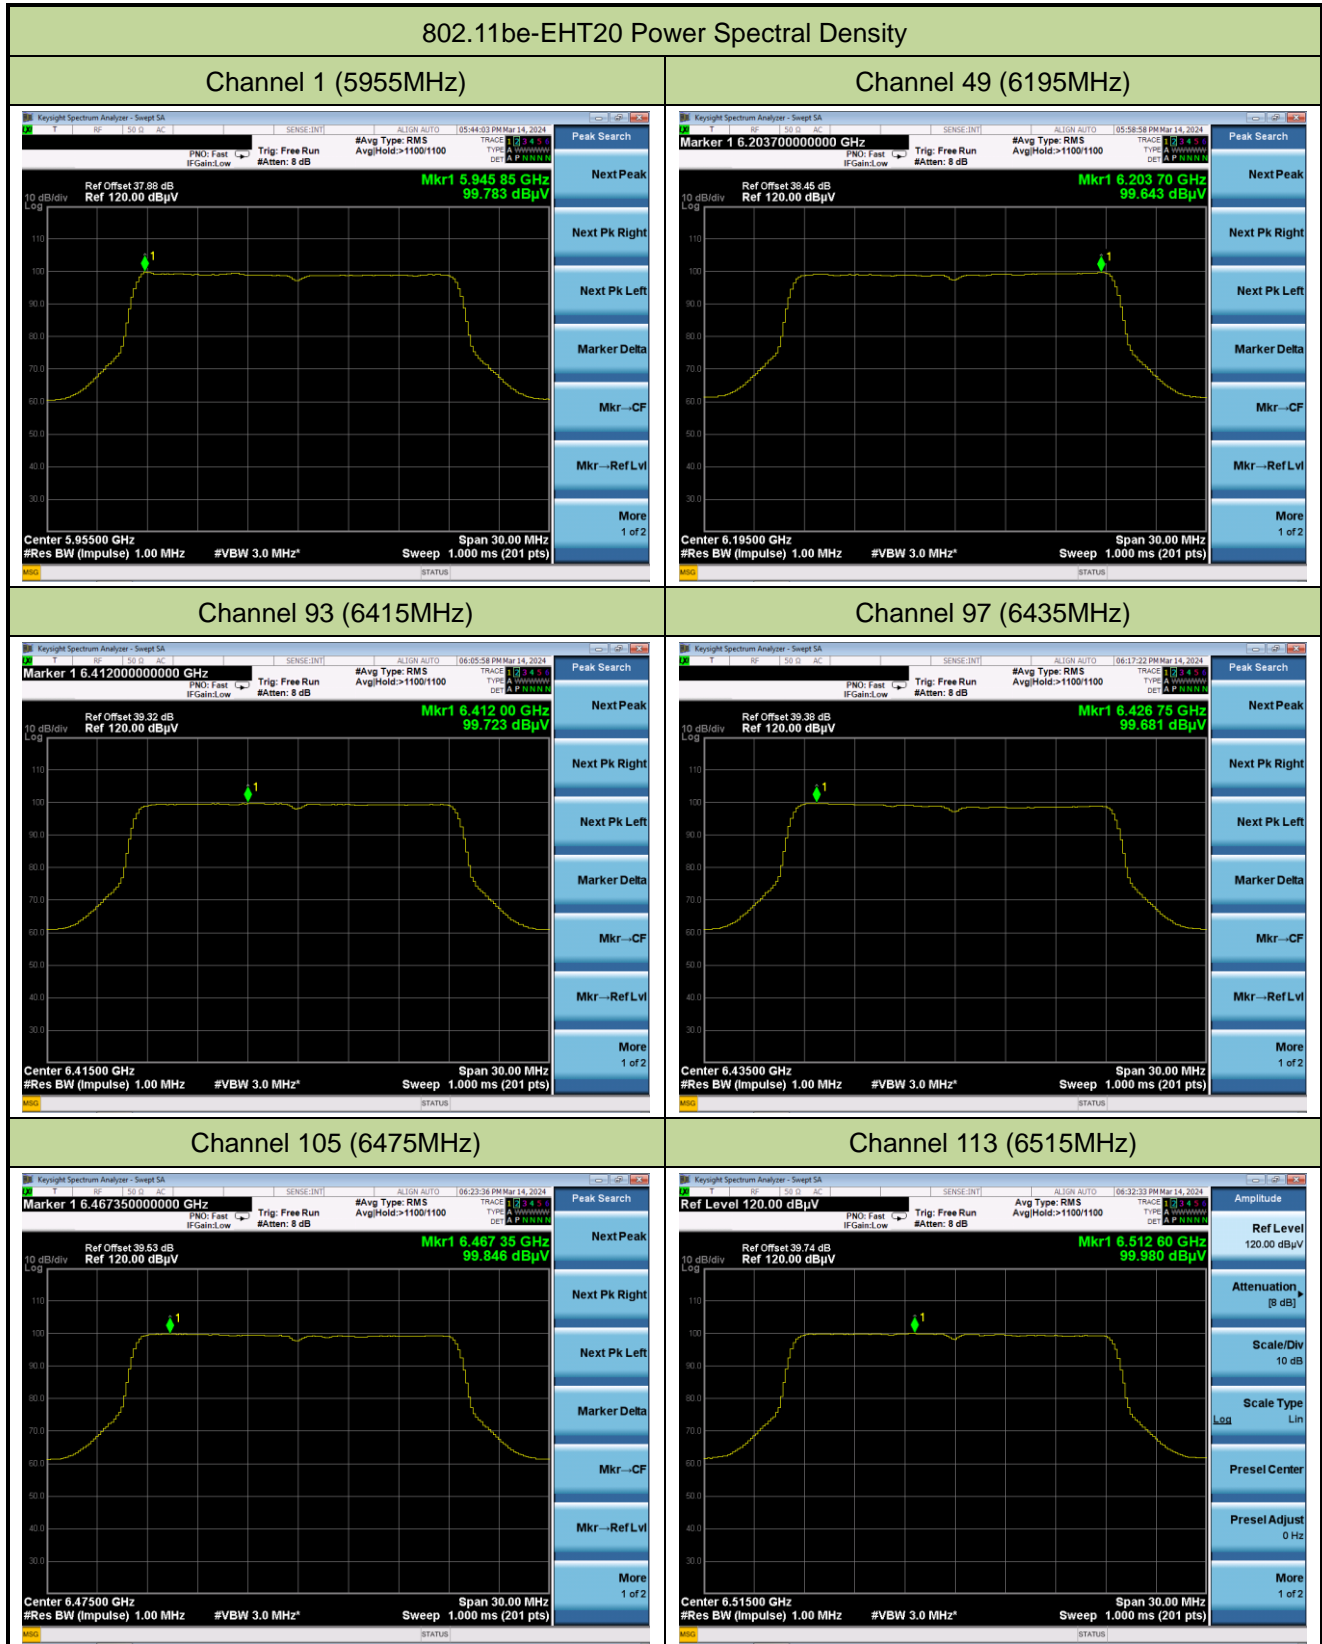

Channel 103 (6465MHz)

Channel 119 (6545MHz)

Channel 135 (6625MHz)

802.11ax-HE80 Power Spectral Density

Channel 151 (6705MHz)

Channel 167 (6785MHz)

Channel 183 (6865MHz)

Channel 199 (6945MHz)

Channel 215 (7025MHz)

802.11ax-HE160 Power Spectral Density

Channel 15 (6025MHz)

Channel 47 (6185MHz)

Channel 79 (6345MHz)

Channel 111 (6505MHz)

Channel 143 (6665MHz)

Channel 175 (6825MHz)

802.11be-EHT20 Power Spectral Density

Channel 117 (6535MHz)

Channel 149 (6695MHz)

Channel 181 (6855MHz)

Channel 185 (6875MHz)

Channel 189 (6895MHz)

Channel 204 (6995MHz)

802.11be-EHT40 Power Spectral Density

Channel 147 (6685MHz)

Channel 179 (6845MHz)

Channel 187 (6885MHz)

Channel 195 (6925MHz)

Channel 211 (7005MHz)