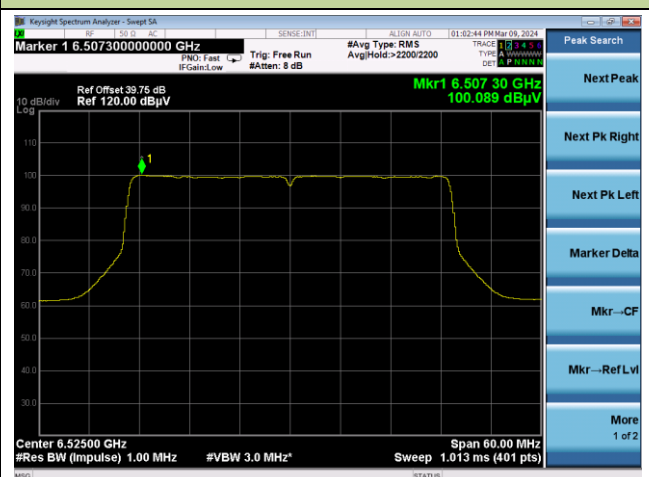

Channel 51 (6205MHz)

Channel 91 (6405MHz)

Channel 99 (6445MHz)

Channel 107 (6485MHz)

Channel 115 (6525MHz)

802.11ax-HE40 Power Spectral Density

Channel 123 (6565MHz)

Channel 147 (6685MHz)

Channel 179 (6845MHz)

Channel 187 (6885MHz)

Channel 195 (6925MHz)

Channel 211 (7005MHz)

802.11ax-HE80 Power Spectral Density

Channel 7 (5985MHz)

Channel 55 (6225MHz)

Channel 87 (6385MHz)