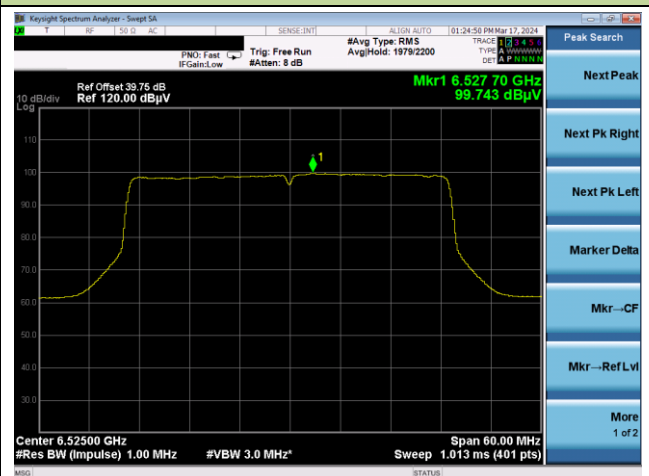

802.11be-EHT20 Power Spectral Density

Channel 117 (6535MHz)

Channel 149 (6695MHz)

Channel 181 (6855MHz)

Channel 185 (6875MHz)

Channel 189 (6895MHz)

Channel 204 (6995MHz)

802.11be-EHT40 Power Spectral Density

Channel 3 (5965MHz)

Channel 51 (6205MHz)

Channel 91 (6405MHz)

Channel 99 (6445MHz)

Channel 107 (6485MHz)

Channel 115 (6525MHz)

802.11be-EHT40 Power Spectral Density

Channel 123 (6565MHz)

Channel 147 (6685MHz)

Channel 179 (6845MHz)

Channel 187 (6885MHz)

Channel 195 (6925MHz)

Channel 211 (7005MHz)