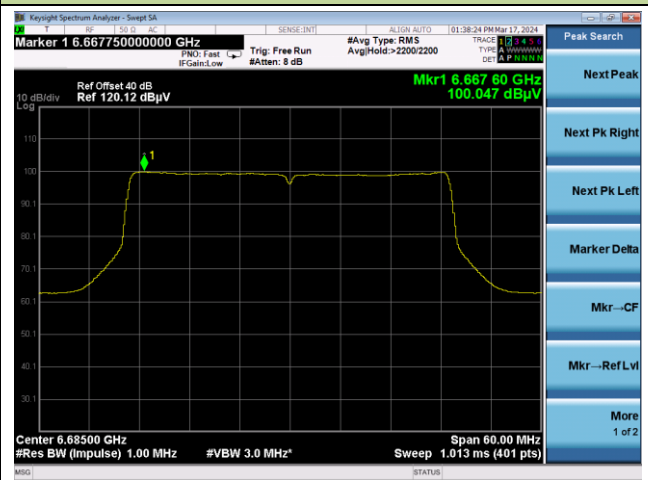

802.11be-EHT20 Power Spectral Density

Channel 117 (6535MHz)

Channel 149 (6695MHz)

Channel 181 (6855MHz)

Channel 185 (6875MHz)

Channel 189 (6895MHz)

Channel 204 (6995MHz)

802.11be-EHT40 Power Spectral Density

Channel 3 (5965MHz)

Channel 51 (6205MHz)

Channel 91 (6405MHz)

Channel 99 (6445MHz)

Channel 107 (6485MHz)

Channel 115 (6525MHz)

802.11be-EHT40 Power Spectral Density

Channel 123 (6565MHz)

Channel 147 (6685MHz)

Channel 179 (6845MHz)

Channel 187 (6885MHz)

Channel 195 (6925MHz)

Channel 211 (7005MHz)