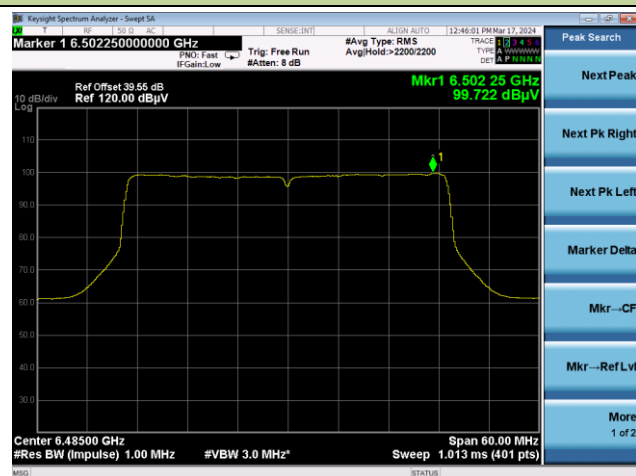

802.11be-EHT20 Power Spectral Density

Channel 117 (6535MHz)

Channel 149 (6695MHz)

Channel 181 (6855MHz)

Channel 185 (6875MHz)

Channel 189 (6895MHz)

Channel 204 (6995MHz)

802.11be-EHT40 Power Spectral Density

Channel 3 (5965MHz)

Channel 51 (6205MHz)

Channel 91 (6405MHz)

Channel 99 (6445MHz)

Channel 107 (6485MHz)

Channel 115 (6525MHz)

802.11be-EHT40 Power Spectral Density

Channel 123 (6565MHz)

Channel 147 (6685MHz)

Channel 179 (6845MHz)

Channel 187 (6885MHz)

Channel 195 (6925MHz)

Channel 211 (7005MHz)