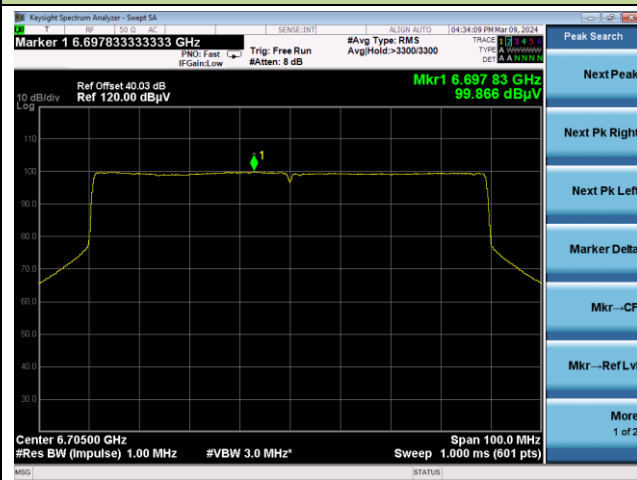

Channel 103 (6465MHz)

Channel 119 (6545MHz)

Channel 135 (6625MHz)

802.11ax-HE80 Power Spectral Density

Channel 151 (6705MHz)

Channel 167 (6785MHz)

Channel 183 (6865MHz)

Channel 199 (6945MHz)