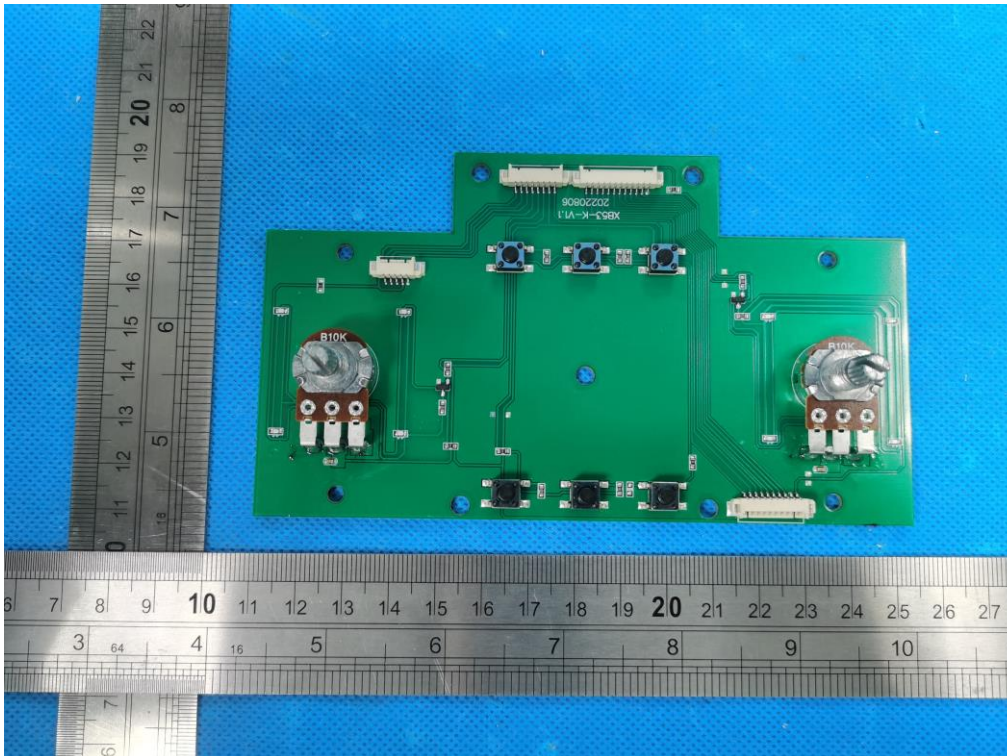

Internal Photo

FCC ID: LMZ- PS935

IC: 10306A-PS935

Inner View of the EUT

Inner View of the EUT

Inner circuit top view

Inner circuit bottom view

Inner circuit top view

Inner circuit bottom view

Inner circuit top view

View of BT antenna

Battery