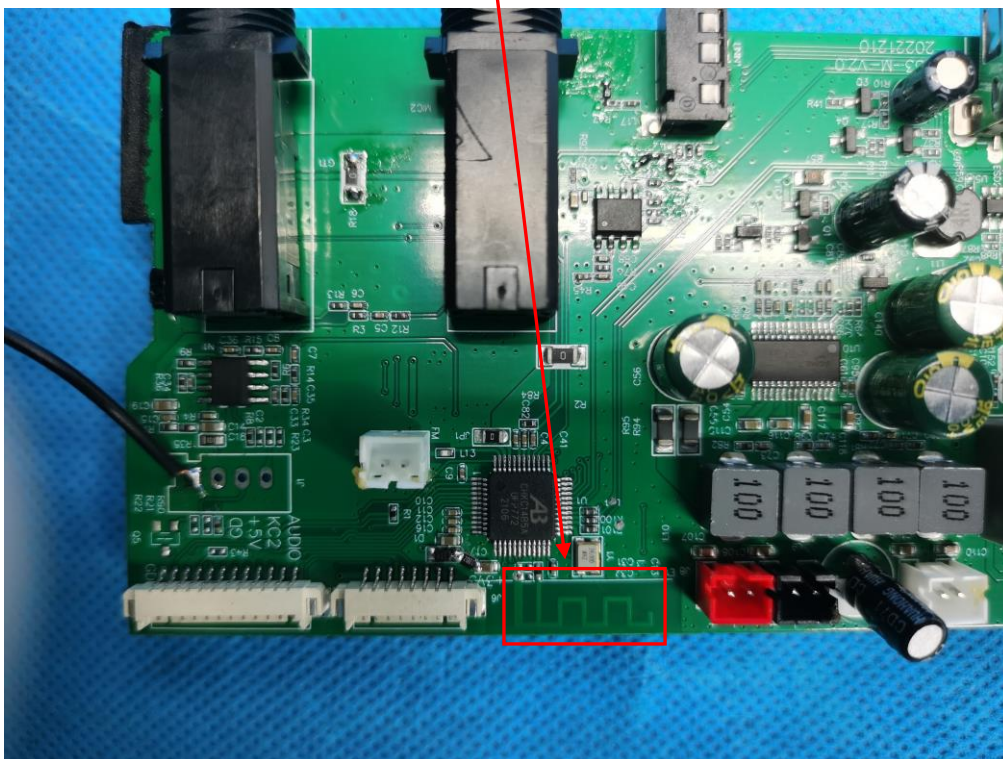

Internal Photo

FCC ID: LMZ- PS935

IC: 10306A-PS935

Inner View of the EUT

Inner View of the EUT

Inner circuit top view

Inner circuit bottom view

Inner circuit top view

Inner circuit bottom view

Inner circuit top view

View of BT antenna

Battery