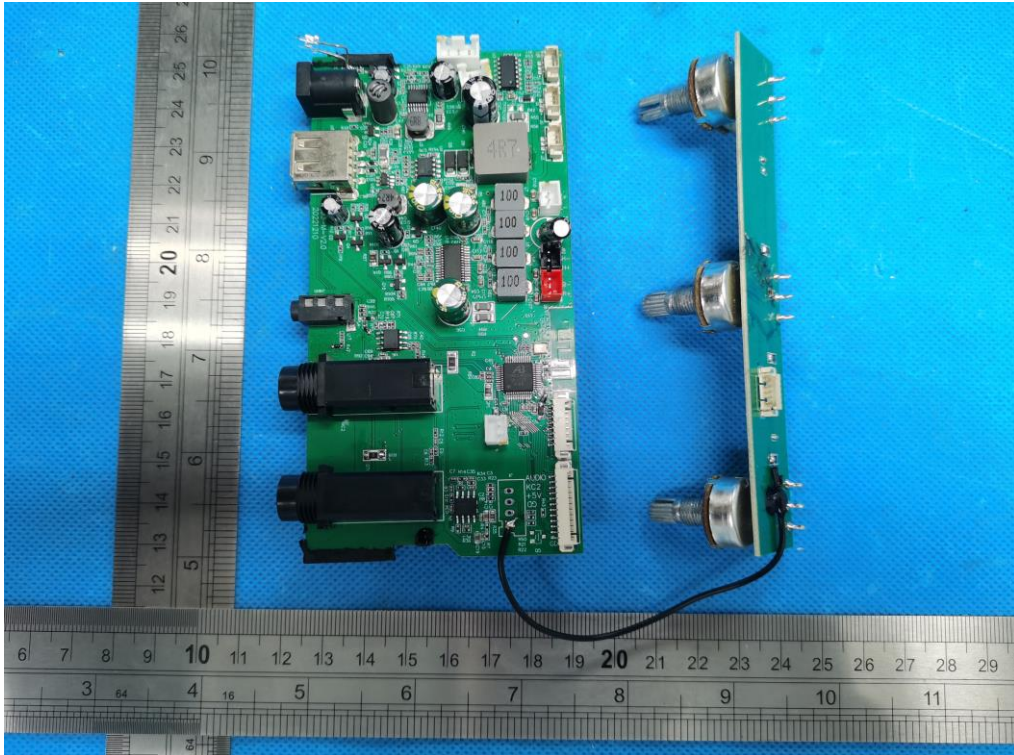

Internal Photo

FCC ID: LMZ- PS935

IC: 10306A-PS935

Inner View of the EUT

Inner View of the EUT

Inner circuit top view

Inner circuit bottom view

Inner circuit top view

Inner circuit bottom view

Inner circuit top view

View of BT antenna

Battery