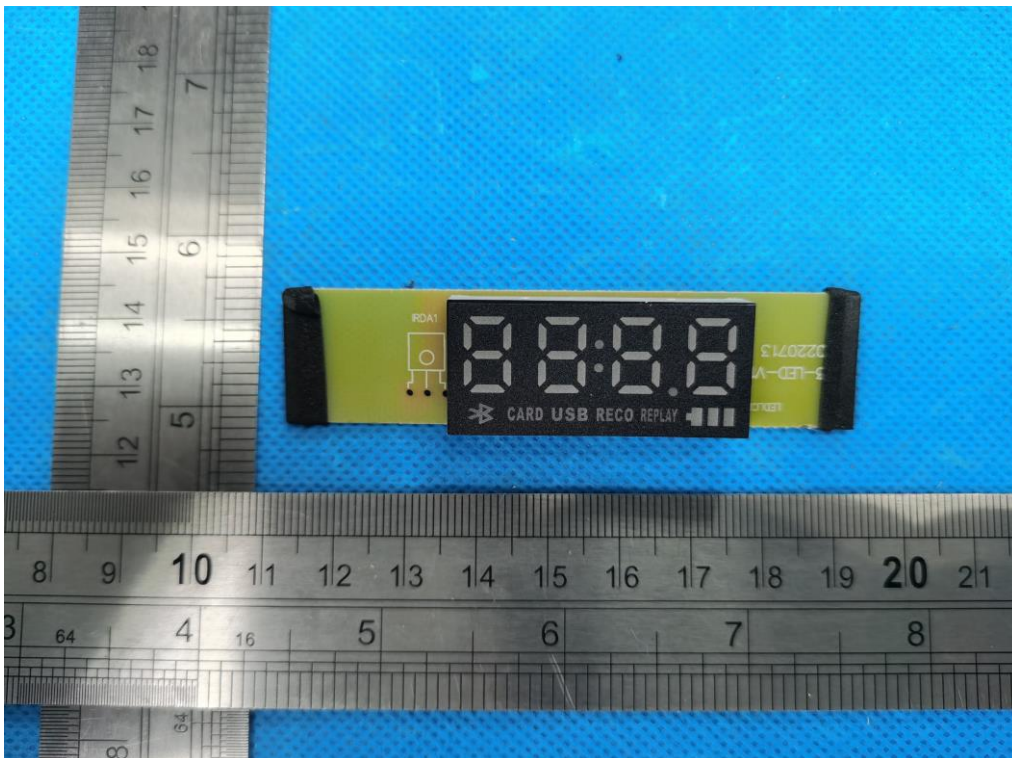

Internal Photo

FCC ID: LMZ- PS935

IC: 10306A-PS935

Inner View of the EUT

Inner View of the EUT

Inner circuit top view

Inner circuit bottom view

Inner circuit top view

Inner circuit bottom view

Inner circuit top view

View of BT antenna

Battery