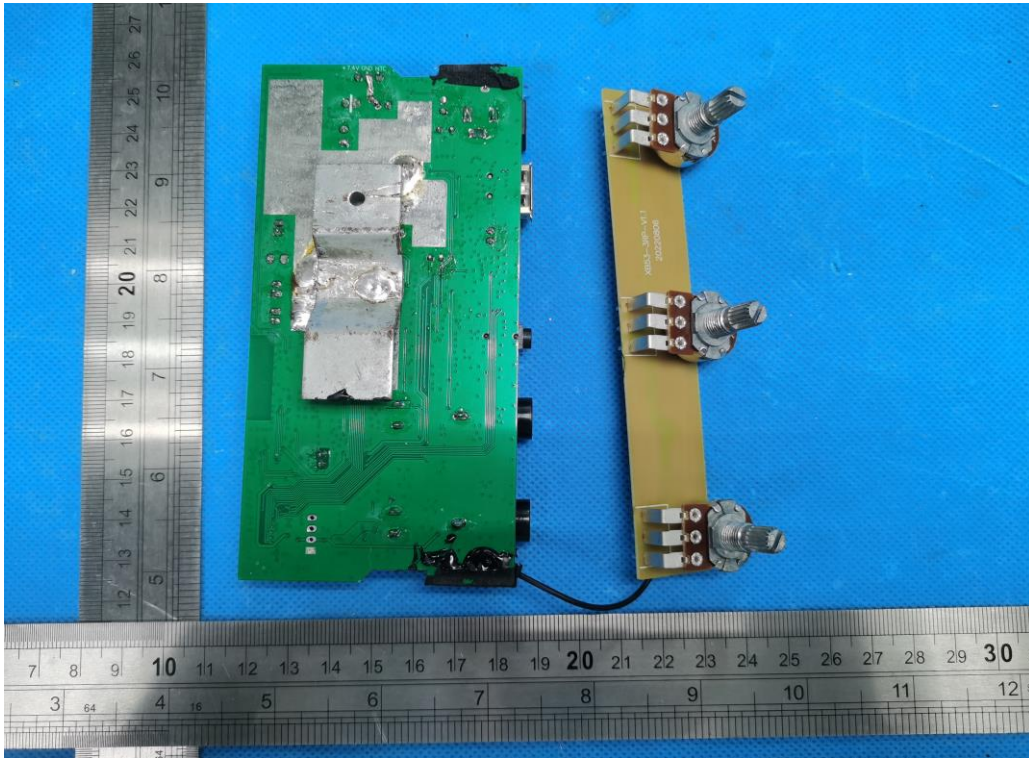

Internal Photo

FCC ID: LMZ- PS935

IC: 10306A-PS935

Inner View of the EUT

Inner View of the EUT

Inner circuit top view

Inner circuit bottom view

Inner circuit top view

Inner circuit bottom view

Inner circuit top view

View of BT antenna

Battery