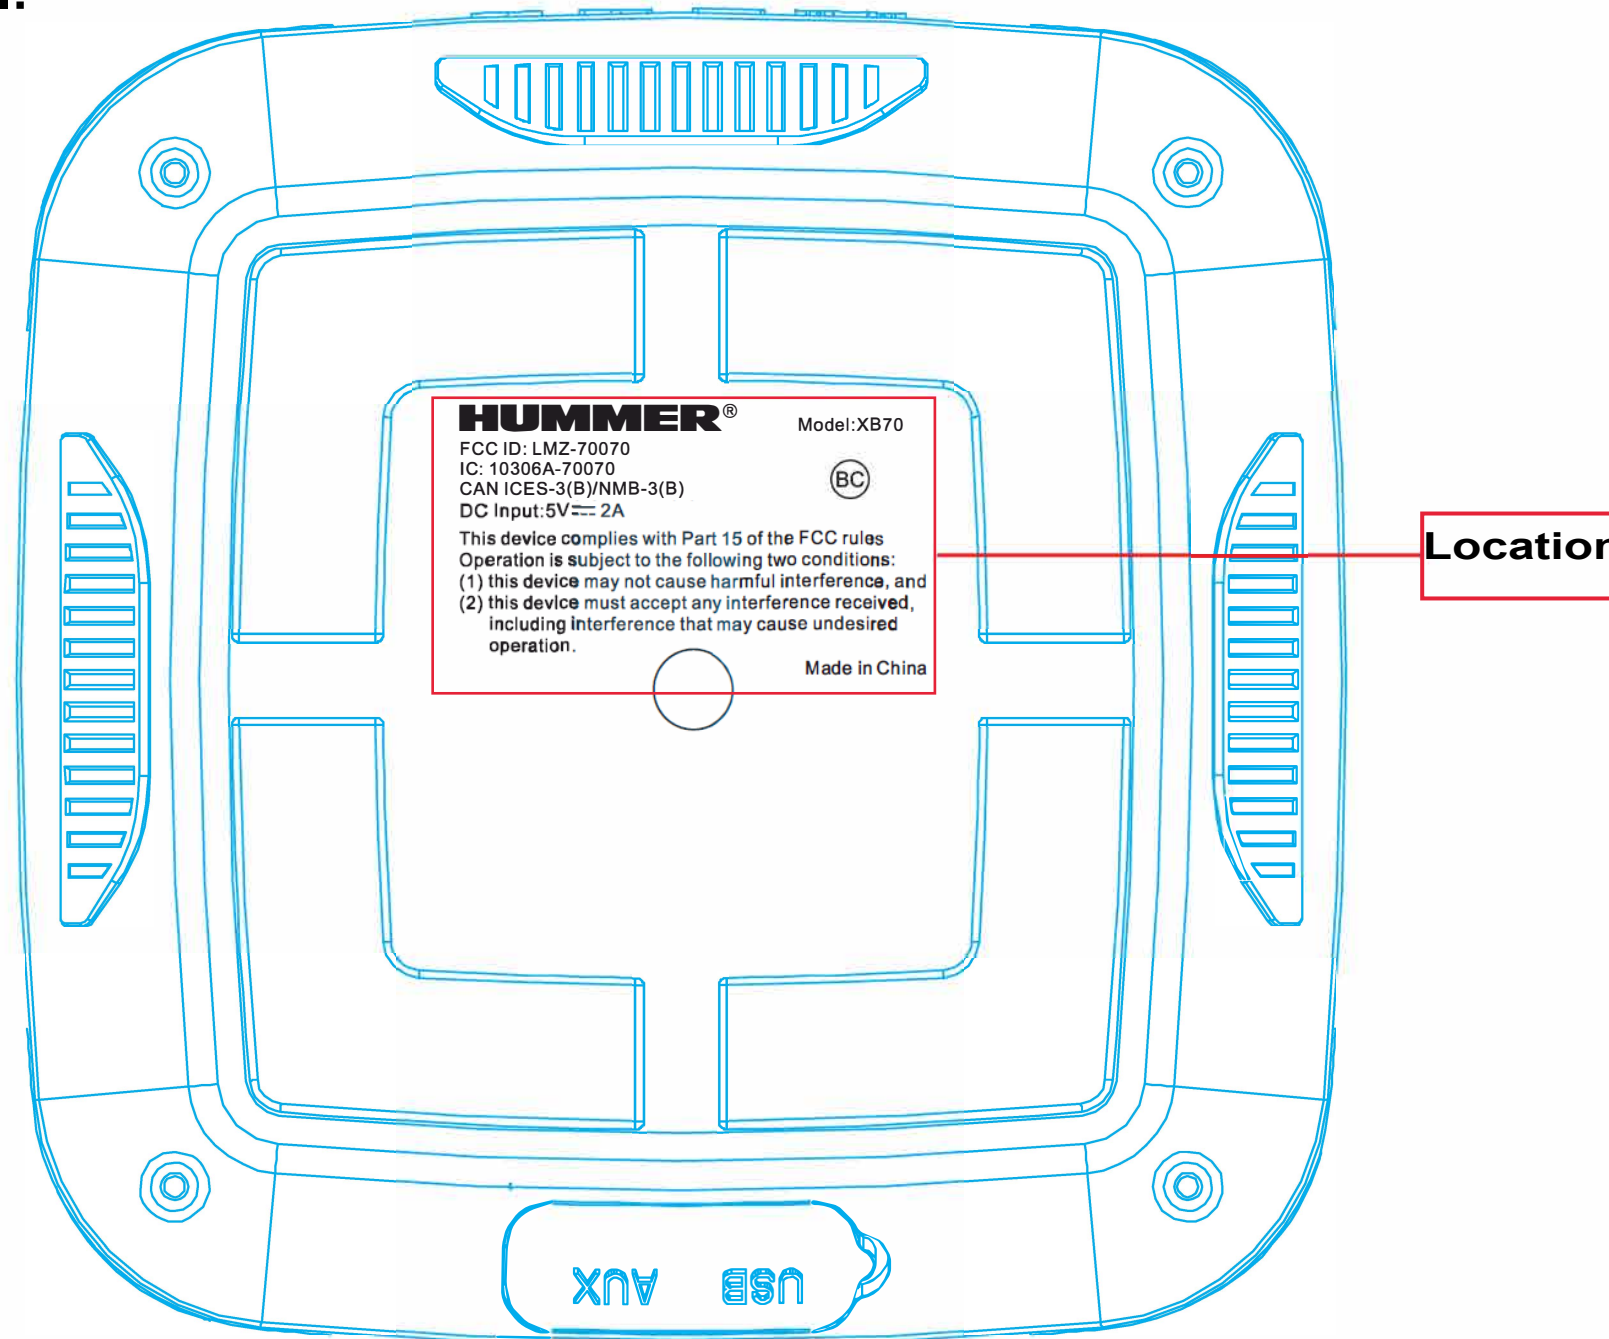

Label Artwork and Location Model: XB70

Label:

Size:L*W=120*60mm