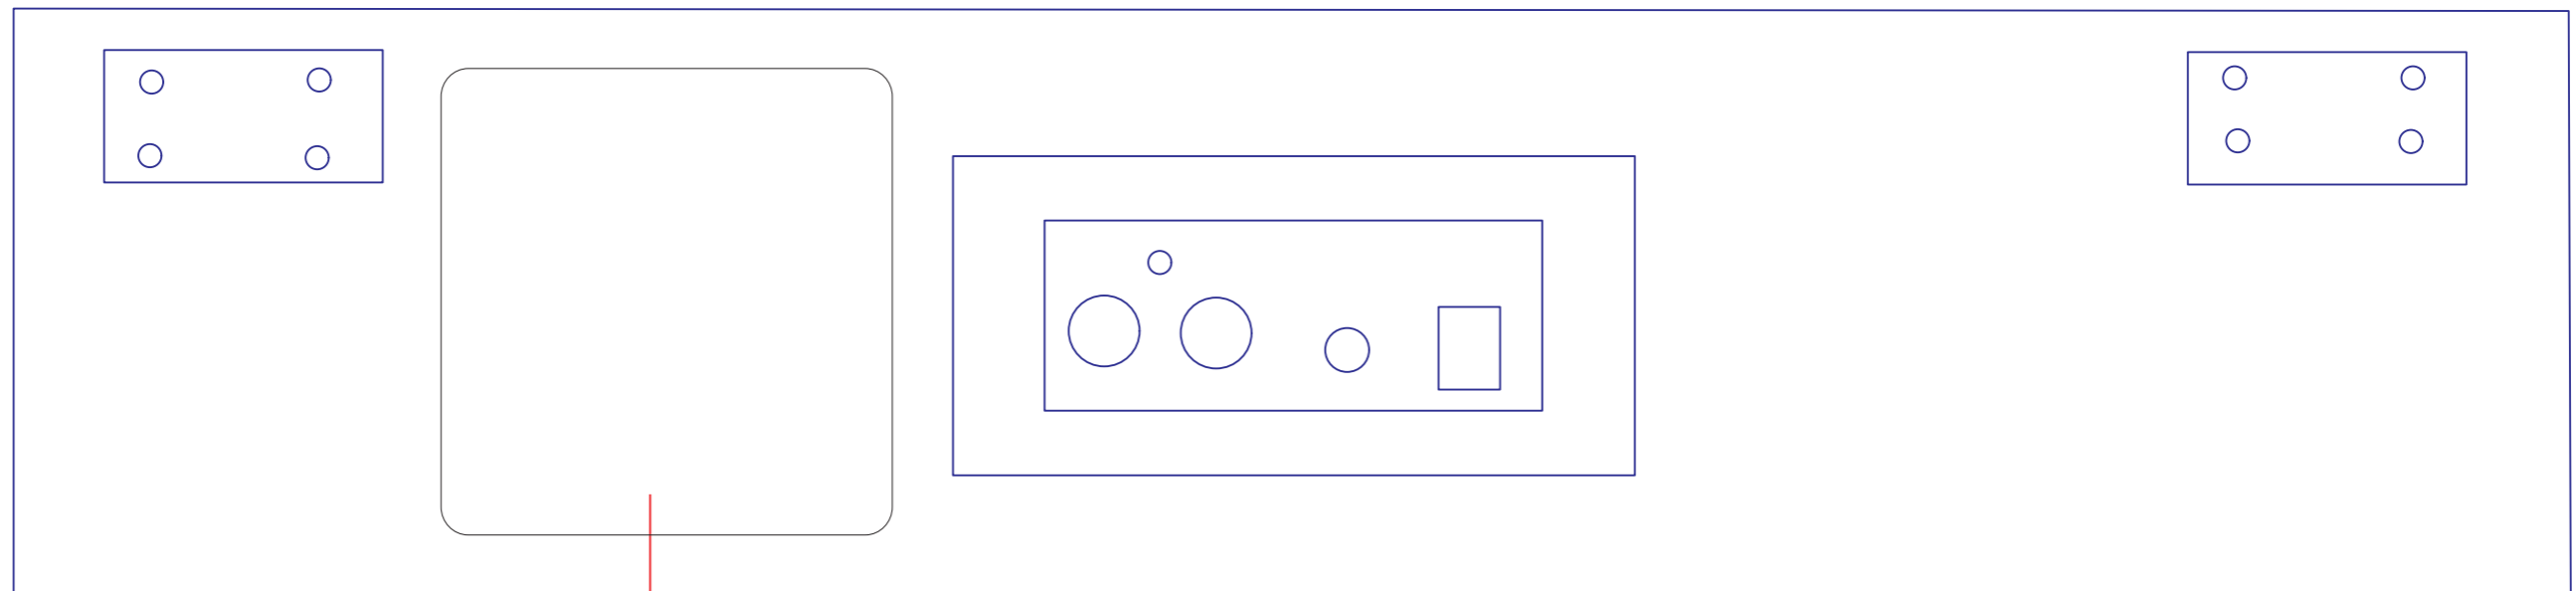

rating label:

Size: 60X62mm

rating label position