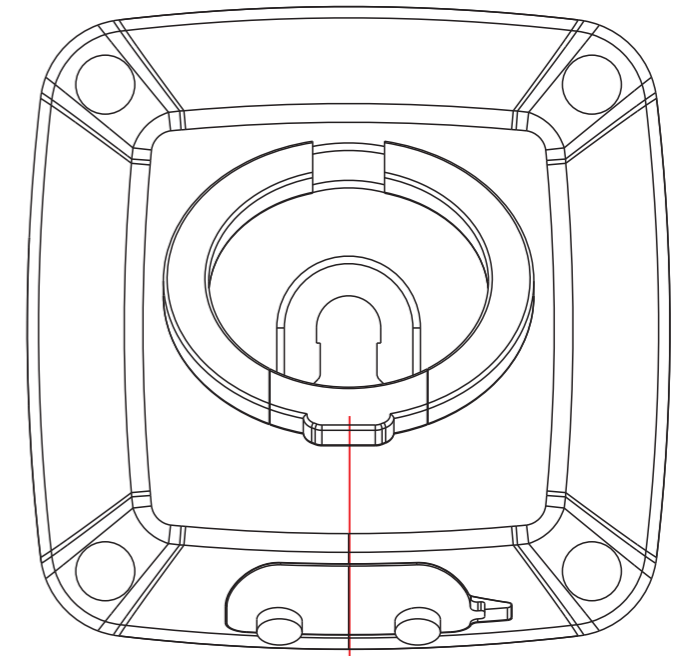

silkscreen/pantone 430C  
丝印 pantone 430C

Cool gray 7C silkscreen  
Cool gray 7C 丝印

BC 5.5mm

底面

white cabinet (same as sample 39503)  
白色塑胶面壳和后壳(跟39503塑胶网面板)

white rubber cover, engrave  
白色硅胶盖, 凸字雕刻

配件: 支架, 白色塑胶(颜色同塑胶壳)