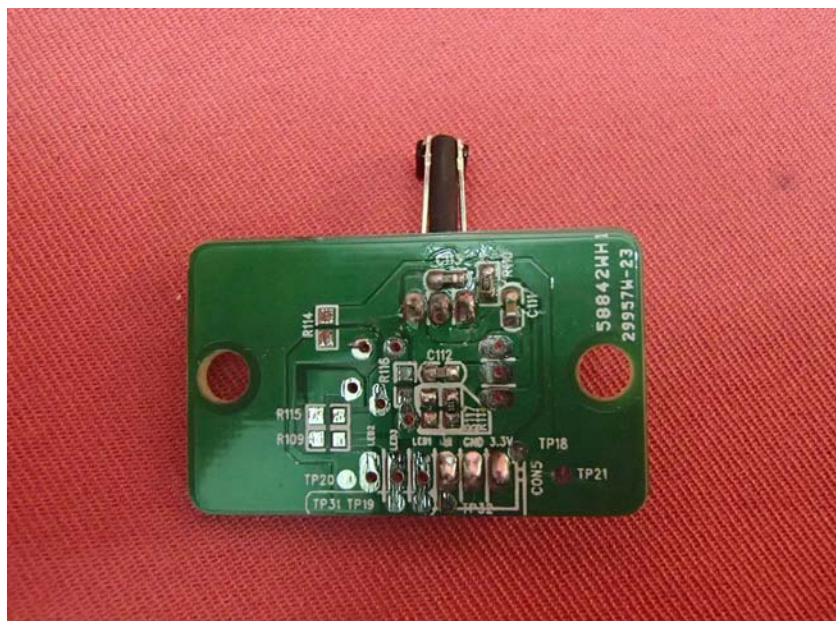

INTERTEK TESTING SERVICE

Report No.: HK12110334-1(R1)

Equipment Photographs

Model: XW-BTS3-K & XW-BTS3-W

(Internal)