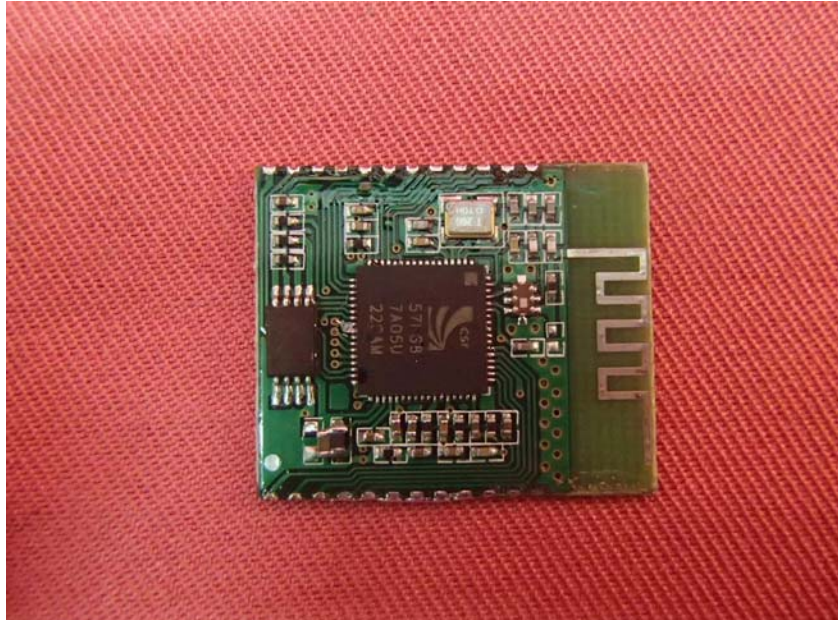


INTERTEK TESTING SERVICE

Report No.: HK12110334-1(R1)

Equipment Photographs

Model: XW-BTS3-K & XW-BTS3-W

(Internal)

INTERTEK TESTING SERVICE

Report No.: HK12110334-1(R1)

Equipment Photographs

Model: XW-BTS3-K & XW-BTS3-W

(Internal)

INTERTEK TESTING SERVICE

Report No.: HK12110334-1(R1)

Equipment Photographs

Model: XW-BTS3-K & XW-BTS3-W

(Internal)

INTERTEK TESTING SERVICE

Report No.: HK12110334-1(R1)

Equipment Photographs

Model: XW-BTS3-K & XW-BTS3-W

(Internal)

INTERTEK TESTING SERVICE

Report No.: HK12110334-1(R1)

Equipment Photographs

Model: XW-BTS3-K & XW-BTS3-W