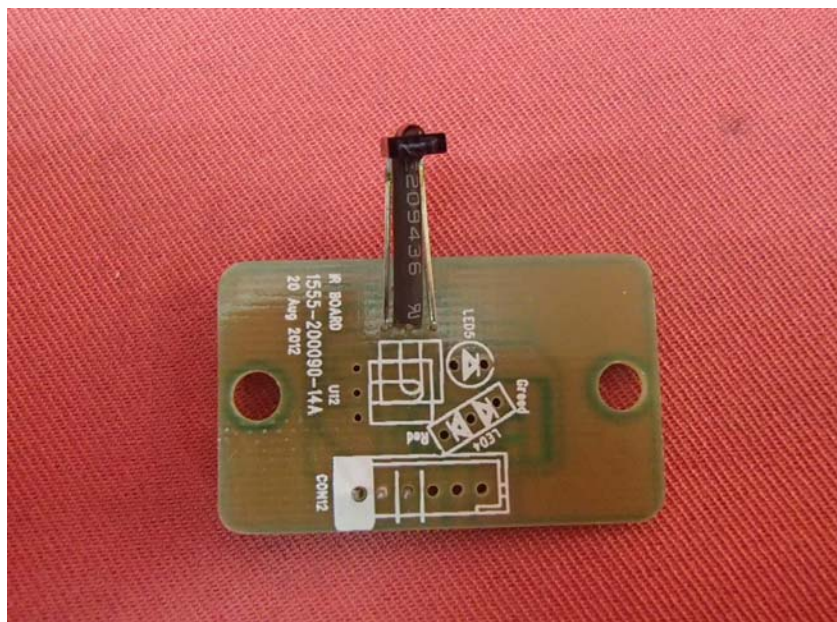


INTERTEK TESTING SERVICE

Report No.: HK12110334-1(R1)

Equipment Photographs

Model: XW-BTS3-K & XW-BTS3-W

(Internal)

INTERTEK TESTING SERVICE

Report No.: HK12110334-1(R1)

Equipment Photographs

Model: XW-BTS3-K & XW-BTS3-W

(Internal)

INTERTEK TESTING SERVICE

Report No.: HK12110334-1(R1)

Equipment Photographs

Model: XW-BTS3-K & XW-BTS3-W

(Internal)

INTERTEK TESTING SERVICE

Report No.: HK12110334-1(R1)

Equipment Photographs

Model: XW-BTS3-K & XW-BTS3-W

(Internal)

INTERTEK TESTING SERVICE

Report No.: HK12110334-1(R1)

Equipment Photographs

Model: XW-BTS3-K & XW-BTS3-W