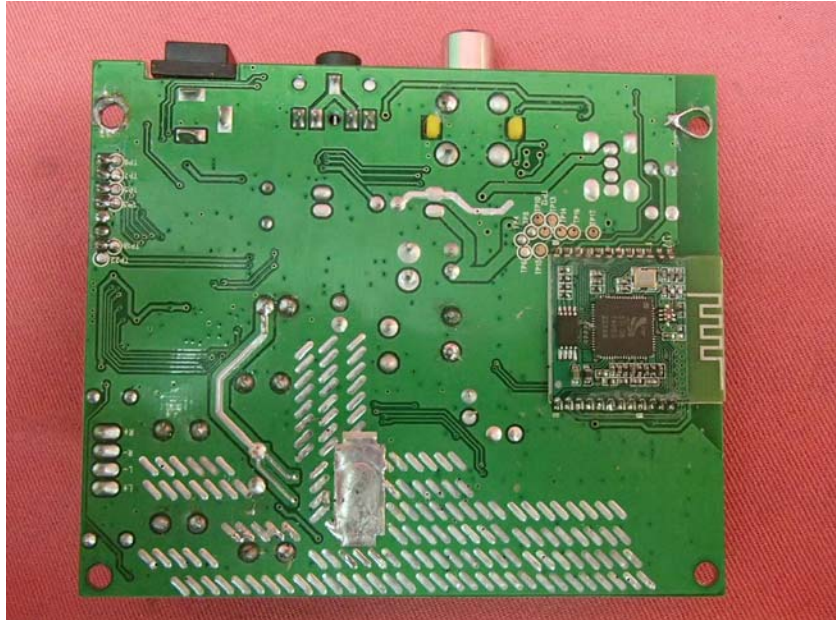


INTERTEK TESTING SERVICE

Report No.: HK12110334-1(R1)

Equipment Photographs

Model: XW-BTS3-K & XW-BTS3-W

(Internal)

INTERTEK TESTING SERVICE

Report No.: HK12110334-1(R1)

Equipment Photographs

Model: XW-BTS3-K & XW-BTS3-W

(Internal)

INTERTEK TESTING SERVICE

Report No.: HK12110334-1(R1)

Equipment Photographs

Model: XW-BTS3-K & XW-BTS3-W

(Internal)

INTERTEK TESTING SERVICE

Report No.: HK12110334-1(R1)

Equipment Photographs

Model: XW-BTS3-K & XW-BTS3-W

(Internal)

INTERTEK TESTING SERVICE

Report No.: HK12110334-1(R1)

Equipment Photographs

Model: XW-BTS3-K & XW-BTS3-W