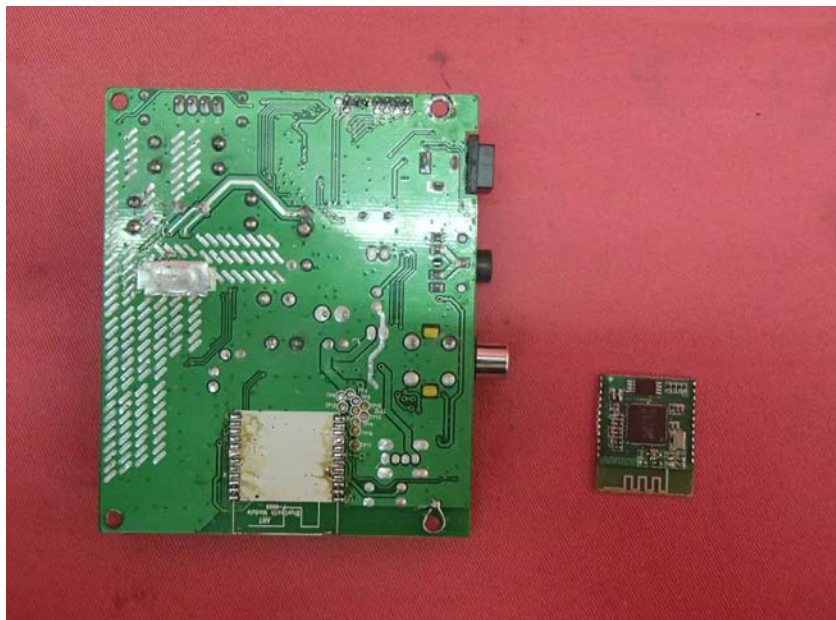


INTERTEK TESTING SERVICE

Report No.: HK12110334-1(R1)

Equipment Photographs

Model: XW-BTS3-K & XW-BTS3-W

(Internal)

INTERTEK TESTING SERVICE

Report No.: HK12110334-1(R1)

Equipment Photographs

Model: XW-BTS3-K & XW-BTS3-W

(Internal)

INTERTEK TESTING SERVICE

Report No.: HK12110334-1(R1)

Equipment Photographs

Model: XW-BTS3-K & XW-BTS3-W

(Internal)

INTERTEK TESTING SERVICE

Report No.: HK12110334-1(R1)

Equipment Photographs

Model: XW-BTS3-K & XW-BTS3-W

(Internal)

INTERTEK TESTING SERVICE

Report No.: HK12110334-1(R1)

Equipment Photographs

Model: XW-BTS3-K & XW-BTS3-W