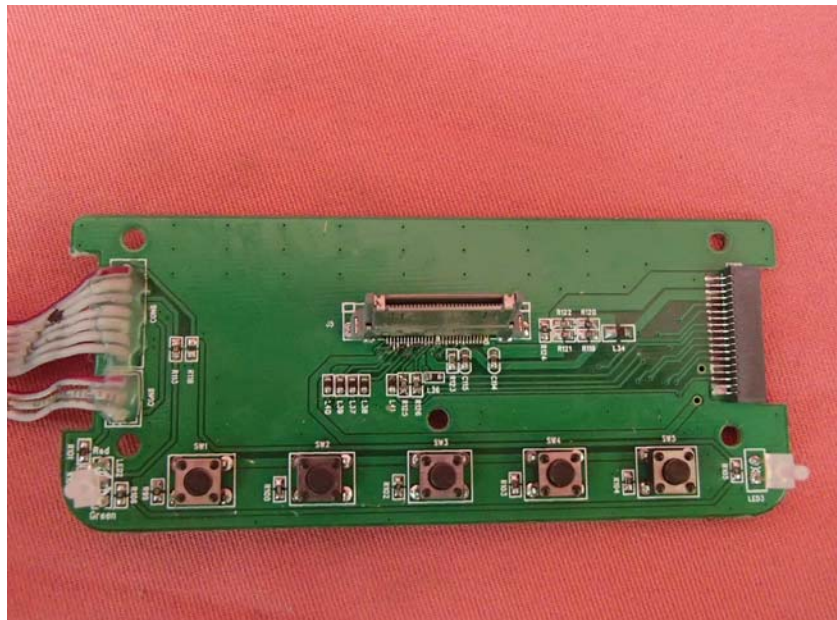

Report No.: HK12110334-1(R1)

Equipment Photographs

Model: XW-BTS3-K & XW-BTS3-W

(Internal)

INTERTEK TESTING SERVICE

Report No.: HK12110334-1(R1)

Equipment Photographs

Model: XW-BTS3-K & XW-BTS3-W

(Internal)

INTERTEK TESTING SERVICE

Report No.: HK12110334-1(R1)

Equipment Photographs

Model: XW-BTS3-K & XW-BTS3-W

(Internal)

INTERTEK TESTING SERVICE

Report No.: HK12110334-1(R1)

Equipment Photographs

Model: XW-BTS3-K & XW-BTS3-W

(Internal)

INTERTEK TESTING SERVICE

Report No.: HK12110334-1(R1)

Equipment Photographs

Model: XW-BTS3-K & XW-BTS3-W

(Internal)