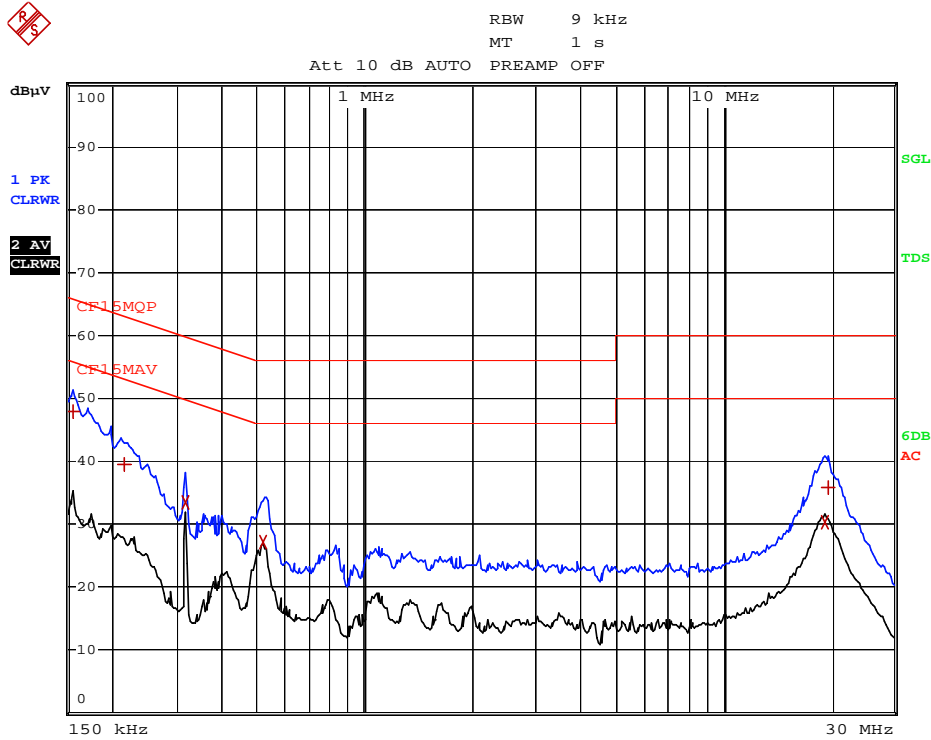

# INTERTEK TESTING SERVICES

Report No.: HK12110333-1(R1)  
Sample No.: 2/2

EDIT PEAK LIST (Final Measurement Results)				
TRACE	FREQUENCY	LEVEL dBµV		DELTA LIMIT dB
Trace1:	CF15MQP			
Trace2:	CF15MAV			
Trace3:	---			
1	Quasi Peak 154.5 kHz	47.84 L1		-17.90
1	Quasi Peak 217.5 kHz	39.56 L1		-23.34
2	CISPR Average 316.5 kHz	33.53 N		-16.26
2	CISPR Average 519 kHz	27.14 N		-18.85
2	CISPR Average 19.131 MHz	30.41 L1		-19.58
1	Quasi Peak 19.68 MHz	35.70 L1		-24.29