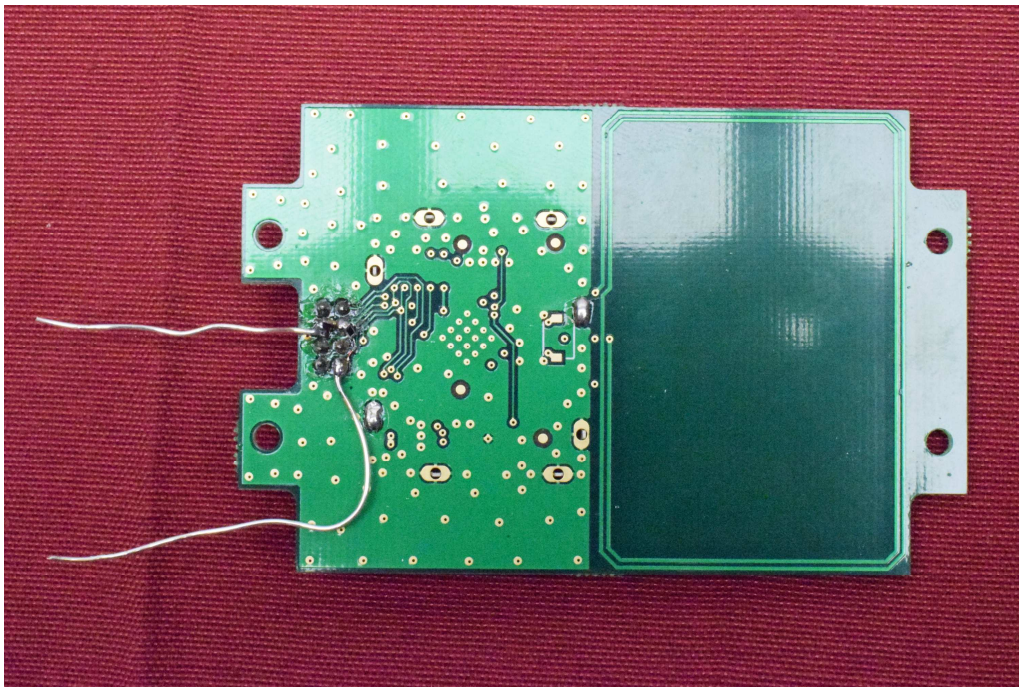

1 Annex B – EUT pictures

1.1 List of Pictures

Picture 1: EUT front side.....2
Picture 2: EUT back side2

EMV **TESTHAUS** GmbH
Gustav-Hertz-Straße 35
94315 Straubing
Germany
Revision: 1.7

Life Fitness
NFC Card Reader Module
1007521-0011_AA

Picture 1: EUT front side

Picture 2: EUT back side