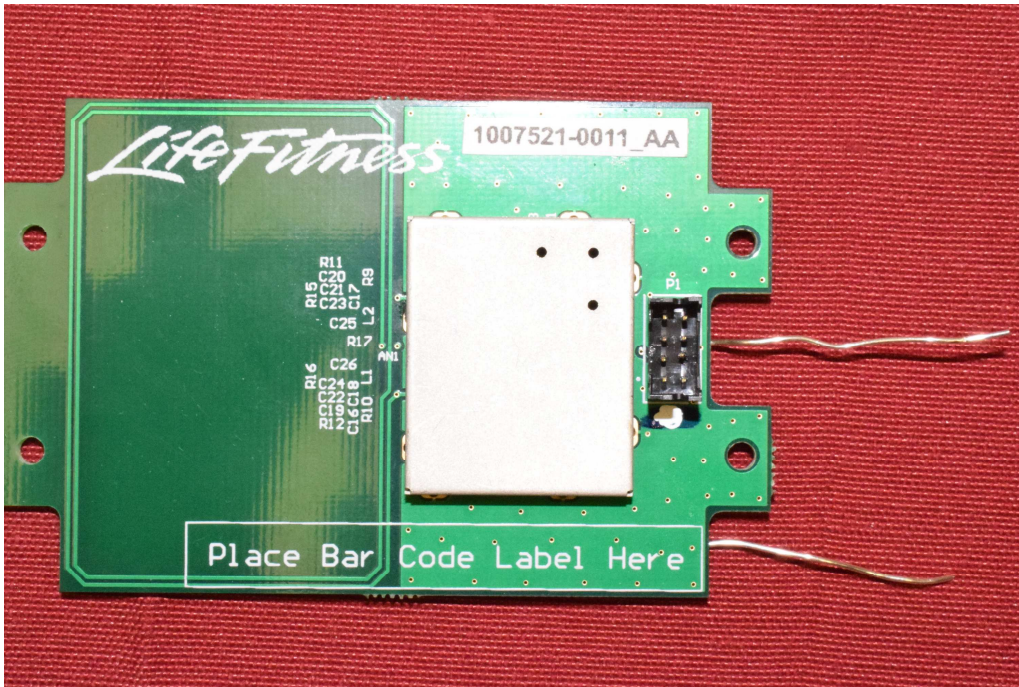

1 Annex B – EUT pictures

1.1 List of Pictures

Picture 1: EUT front side.....2
Picture 2: EUT back side2

EMV **TESTHAUS** GmbH
Gustav-Hertz-Straße 35
94315 Straubing
Germany
Revision: 1.7

Life Fitness
NFC Card Reader Module
1007521-0011_AA

Picture 1: EUT front side

Picture 2: EUT back side