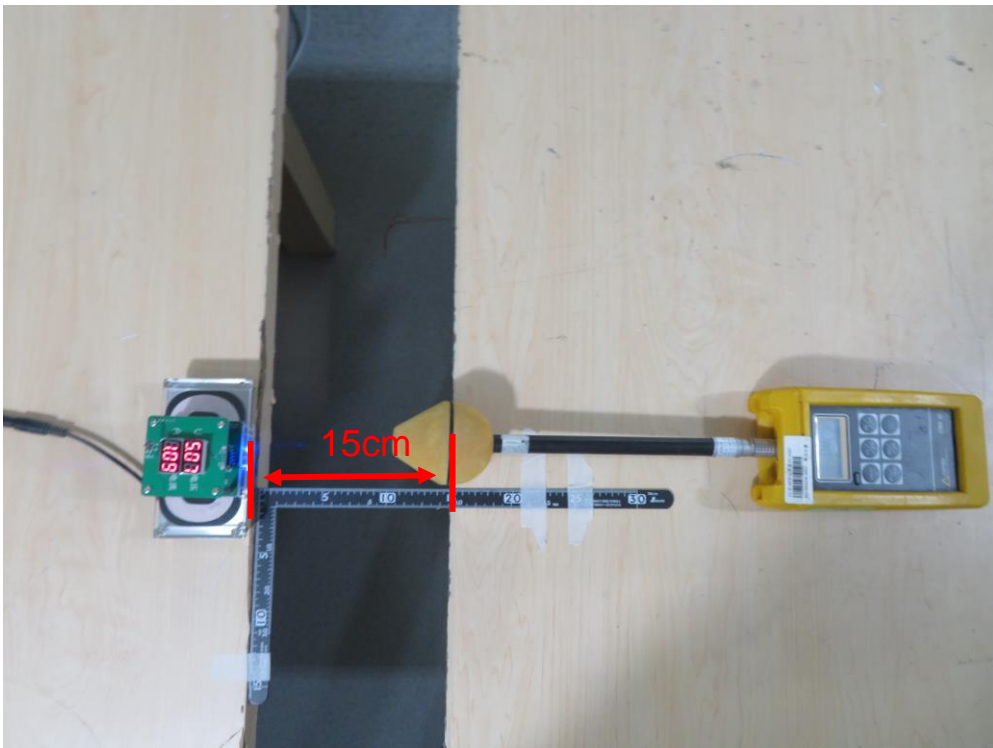

RF Test Setup Photograph

Description: RF Exposure Test Setup (Front Side: 15cm)

Description: RF Exposure Test Setup (Rear Side: 15cm)

Description: RF Exposure Test Setup (Right Side: 15cm)

Description: RF Exposure Test Setup (Left Side: 15cm)

Description: RF Exposure Test Setup (Top Side: 15cm)