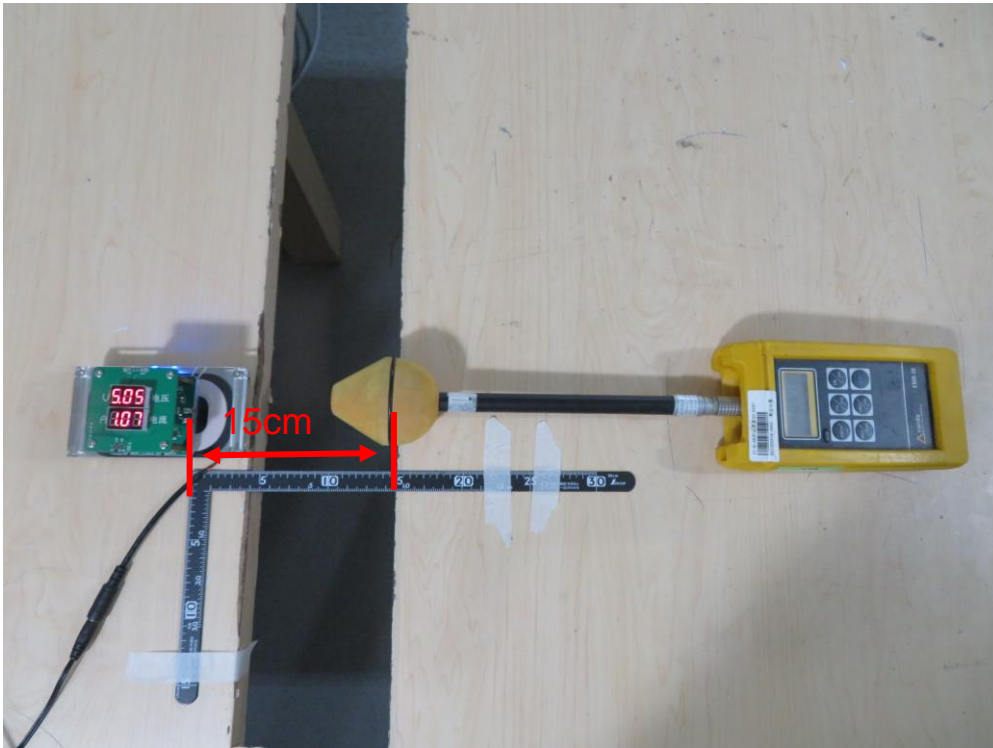

RF Test Setup Photograph

Description: RF Exposure Test Setup (Front Side: 15cm)

Description: RF Exposure Test Setup (Rear Side: 15cm)

Description: RF Exposure Test Setup (Right Side: 15cm)

Description: RF Exposure Test Setup (Left Side: 15cm)

Description: RF Exposure Test Setup (Top Side: 15cm)