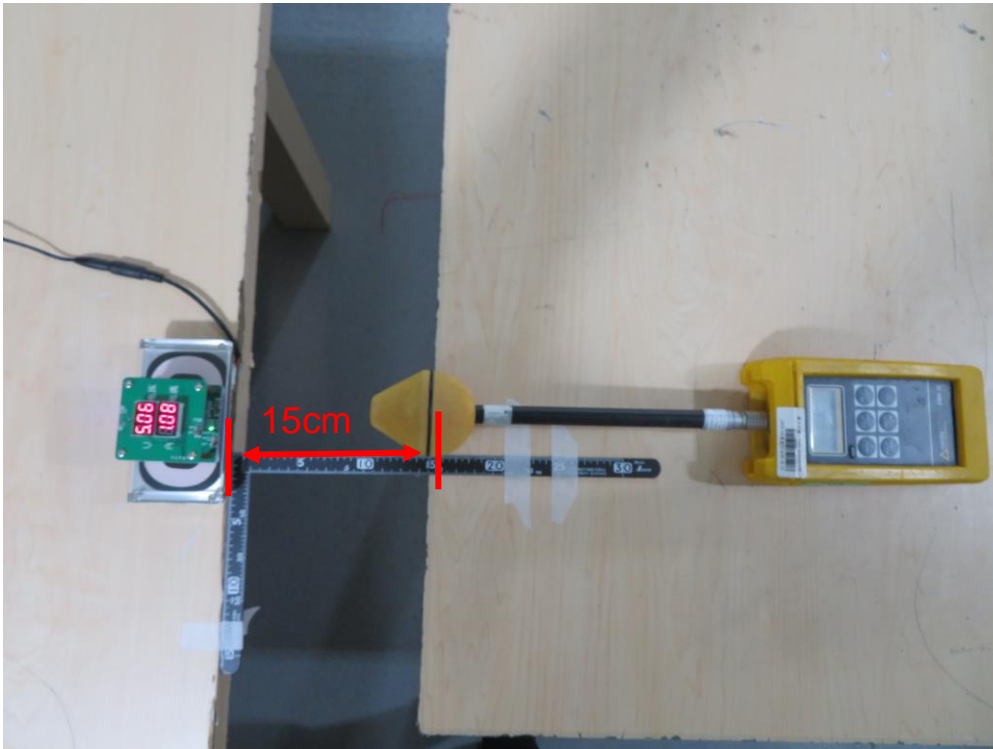

RF Test Setup Photograph

Description: RF Exposure Test Setup (Front Side: 15cm)

Description: RF Exposure Test Setup (Rear Side: 15cm)

Description: RF Exposure Test Setup (Right Side: 15cm)

Description: RF Exposure Test Setup (Left Side: 15cm)

Description: RF Exposure Test Setup (Top Side: 15cm)