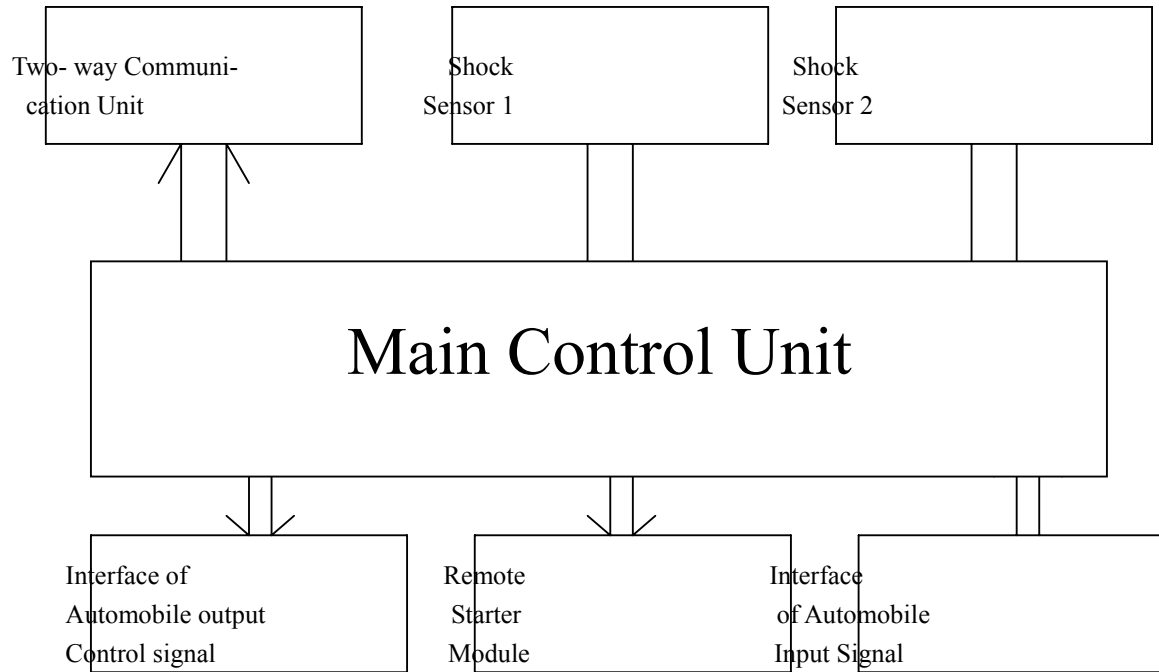

TX: 433.92Mhz

Block Diagram of the Main Control Unit