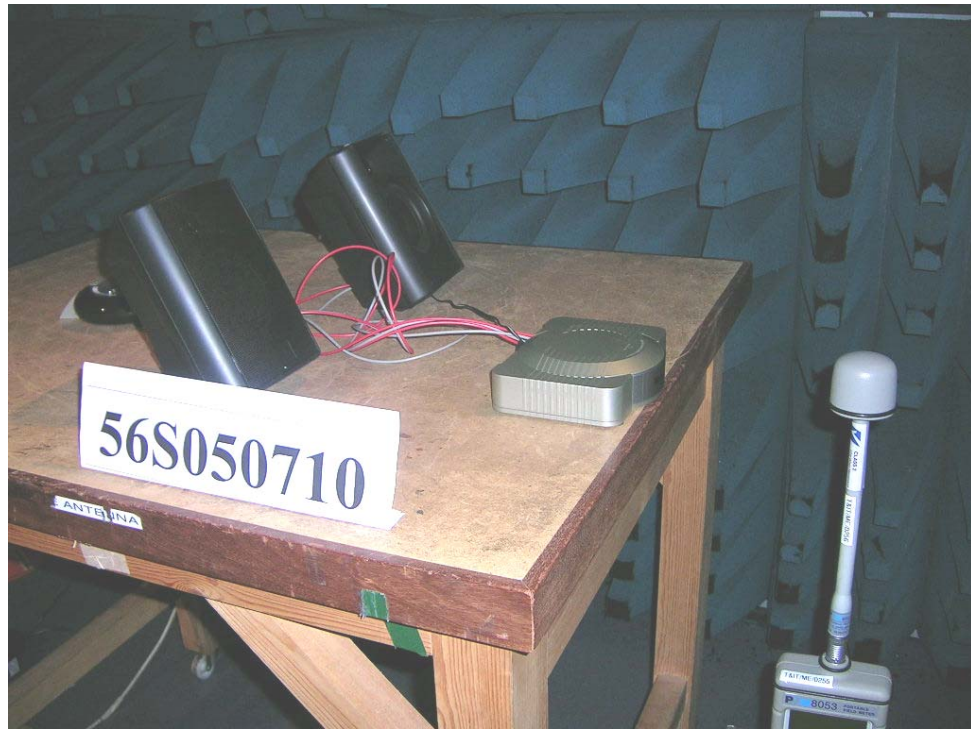

MAXIMUM PERMISSIBLE EXPOSURE (MPE) TEST

Maximum Permissible Exposure (MPE) Test Setup