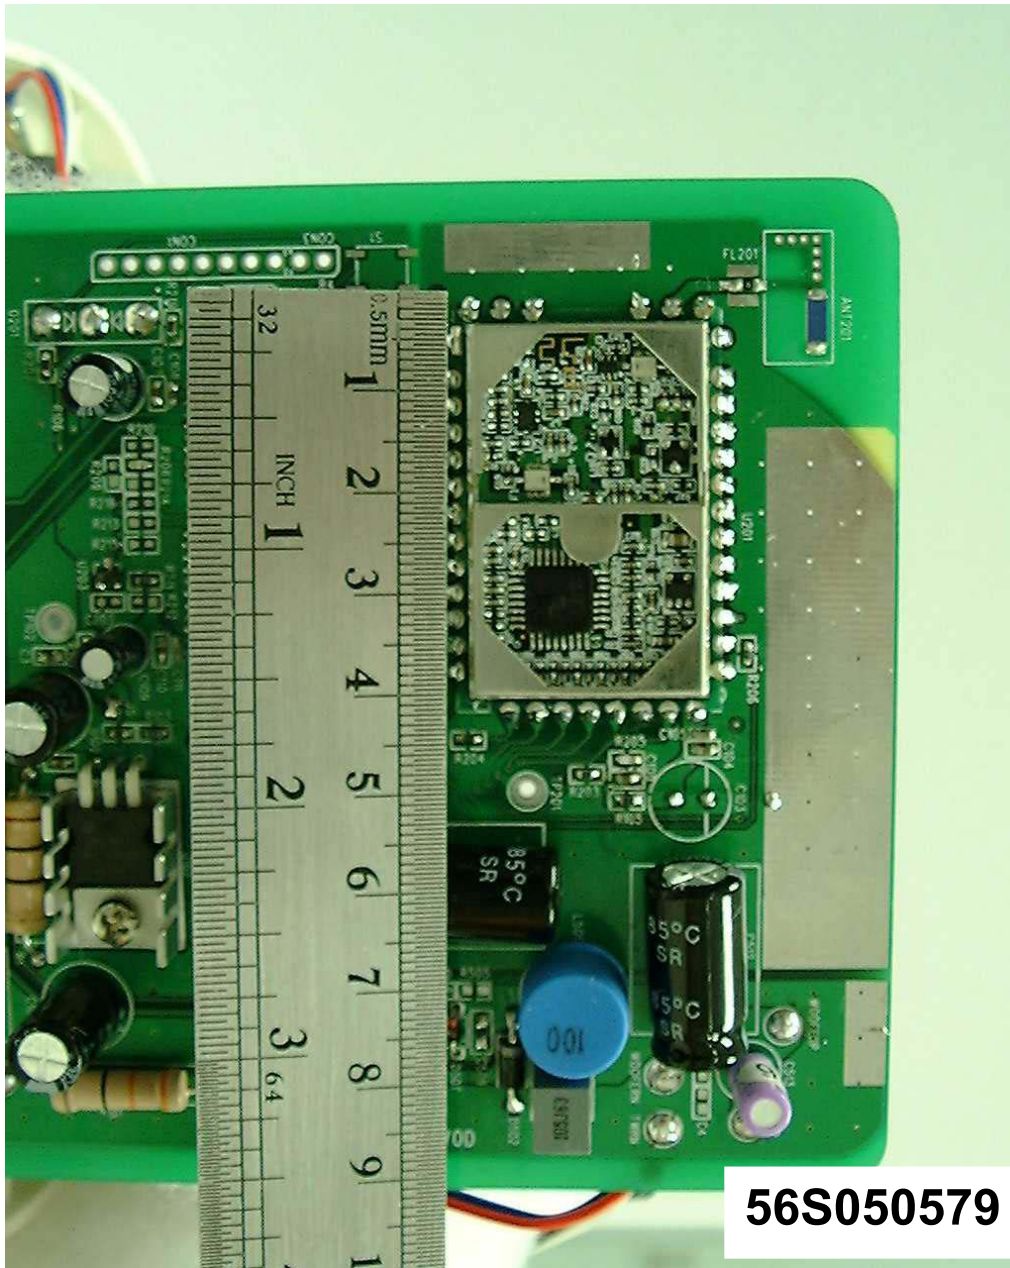

EUT PHOTOGRAPHS - OUTDOOR SPEAKER

**56S050579**

Outdoor Speaker Base Internal View

EUT PHOTOGRAPHS - OUTDOOR SPEAKER

EUT PCB Component Side

EUT PHOTOGRAPHS - OUTDOOR SPEAKER

EUT PCB Trace Side

EUT PHOTOGRAPHS - OUTDOOR SPEAKER

RF Module Circuit with RF Shield Removed