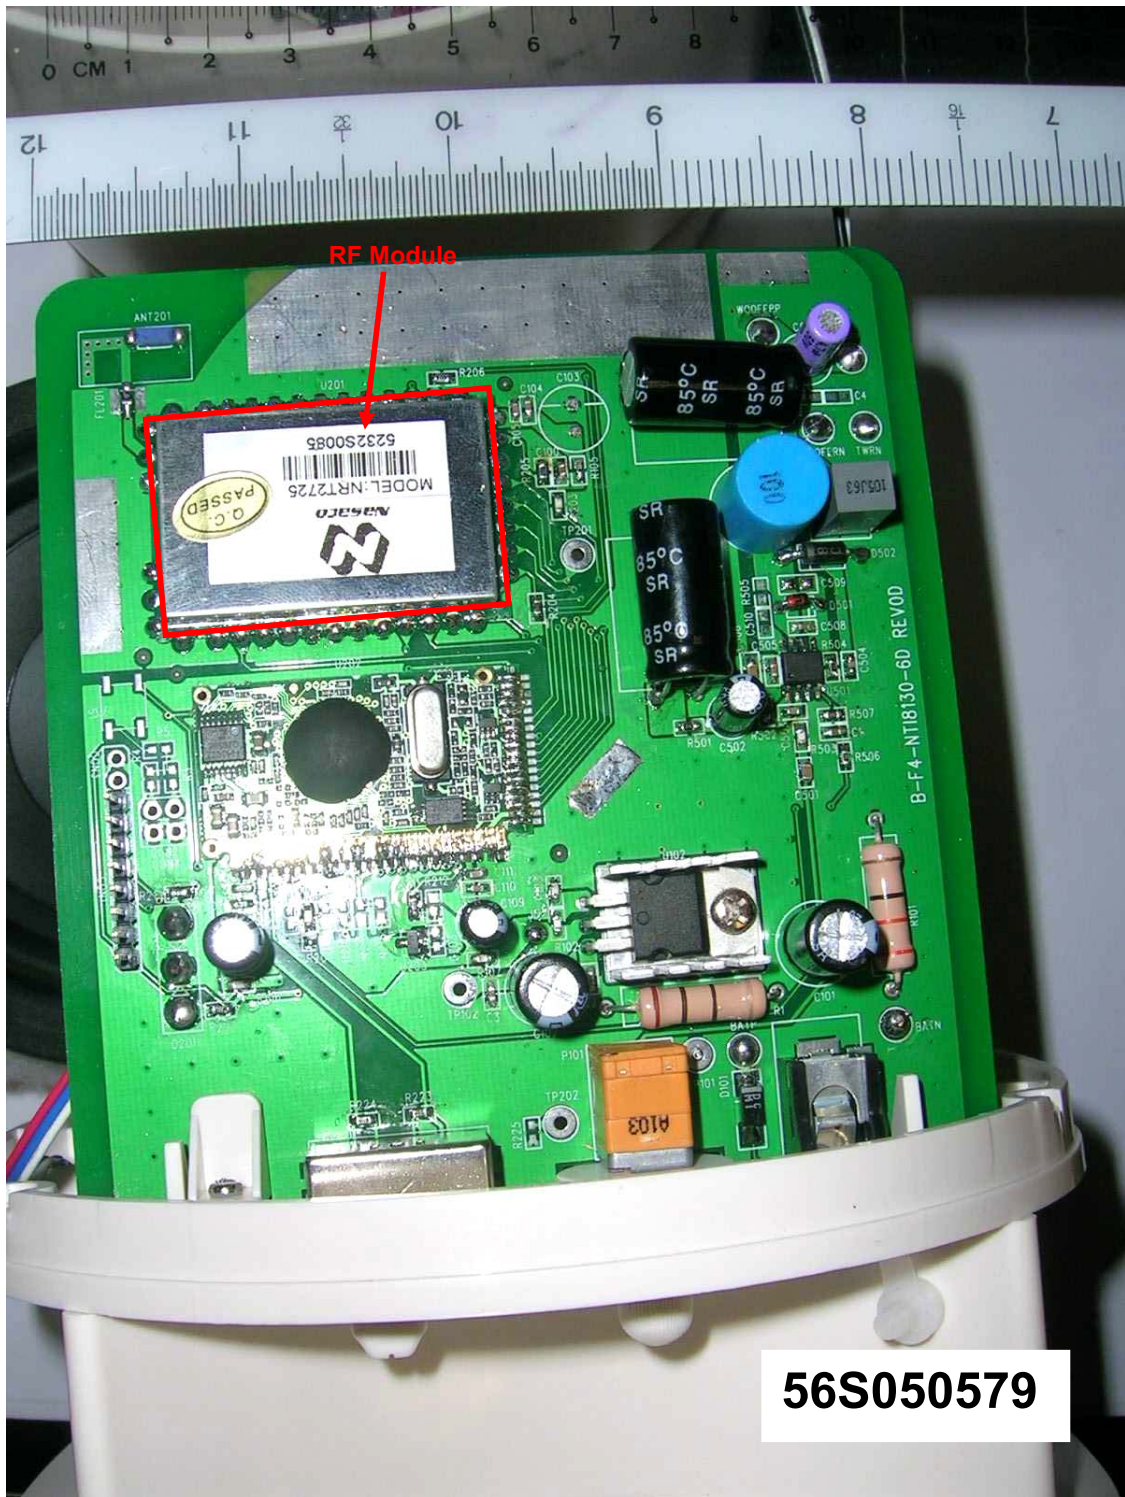

EUT PHOTOGRAPHS - OUTDOOR SPEAKER

**56S050579**

Outdoor Speaker Base Internal View

EUT PHOTOGRAPHS - OUTDOOR SPEAKER

EUT PCB Component Side

EUT PHOTOGRAPHS - OUTDOOR SPEAKER

EUT PCB Trace Side

EUT PHOTOGRAPHS - OUTDOOR SPEAKER

RF Module Circuit with RF Shield Removed