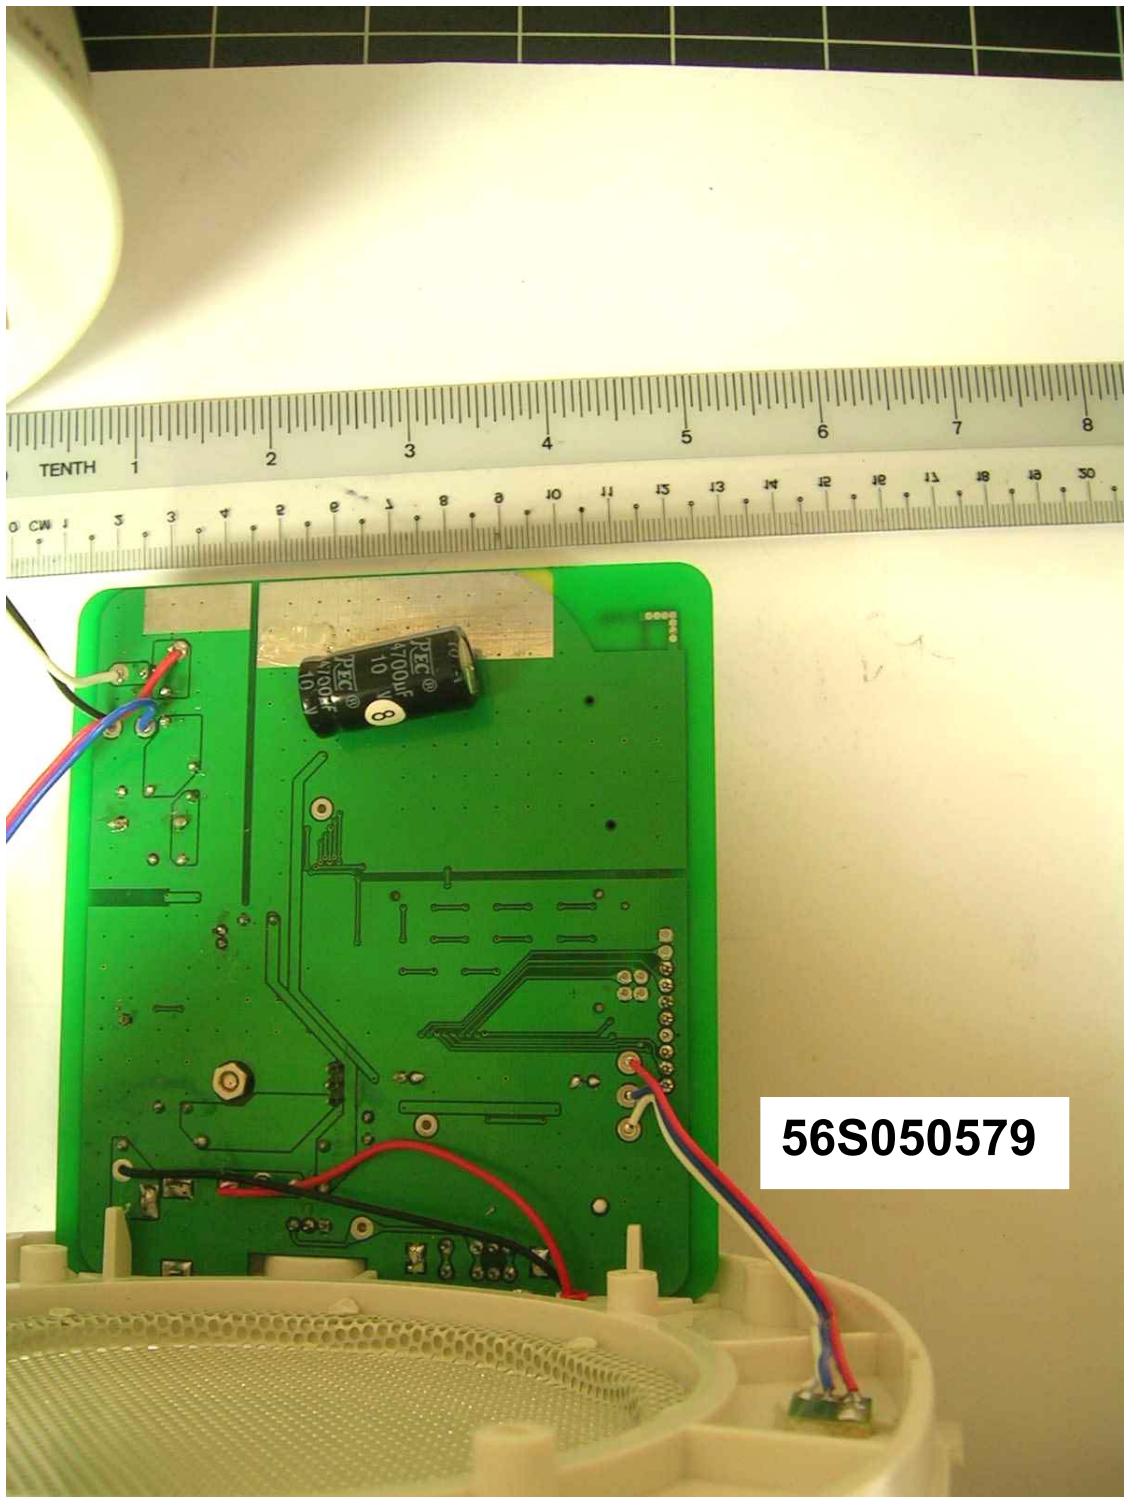

EUT PHOTOGRAPHS - OUTDOOR SPEAKER

**56S050579**

Outdoor Speaker Base Internal View

EUT PHOTOGRAPHS - OUTDOOR SPEAKER

EUT PCB Component Side

EUT PHOTOGRAPHS - OUTDOOR SPEAKER

EUT PCB Trace Side

EUT PHOTOGRAPHS - OUTDOOR SPEAKER

RF Module Circuit with RF Shield Removed