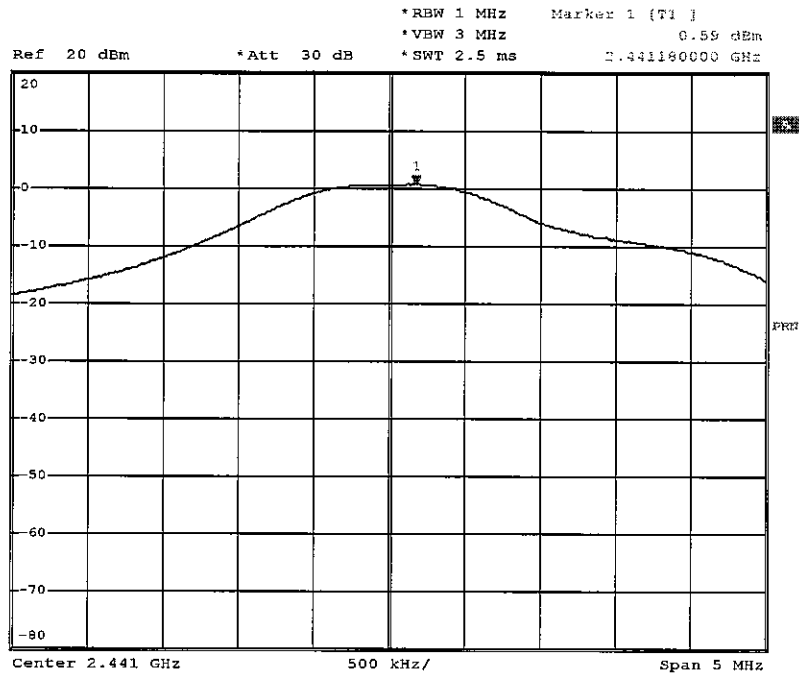

Appendix 1

Test results

Peak Output Power

Tx frequency: 2402MHz

Date: 22.MAR.2007 10:54:22

Tx frequency: 2441MHz

Date: 22.MAR.2007 11:01:32

Tx frequency: 2480MHz