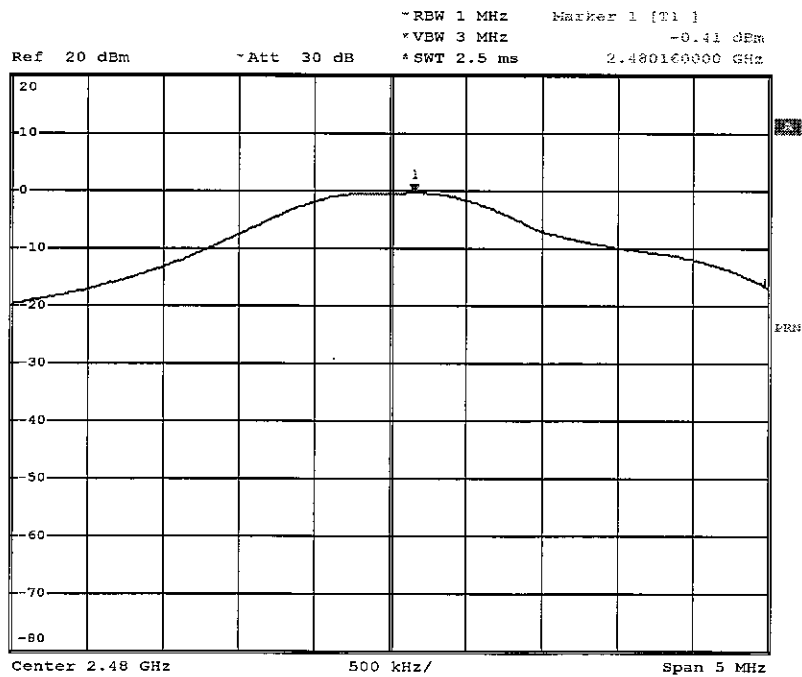

Appendix 1

Test results

Peak Output Power

Tx frequency: 2402MHz

Date: 22.MAR.2007 10:54:22

Tx frequency: 2441MHz

Date: 22.MAR.2007 11:01:32

Tx frequency: 2480MHz