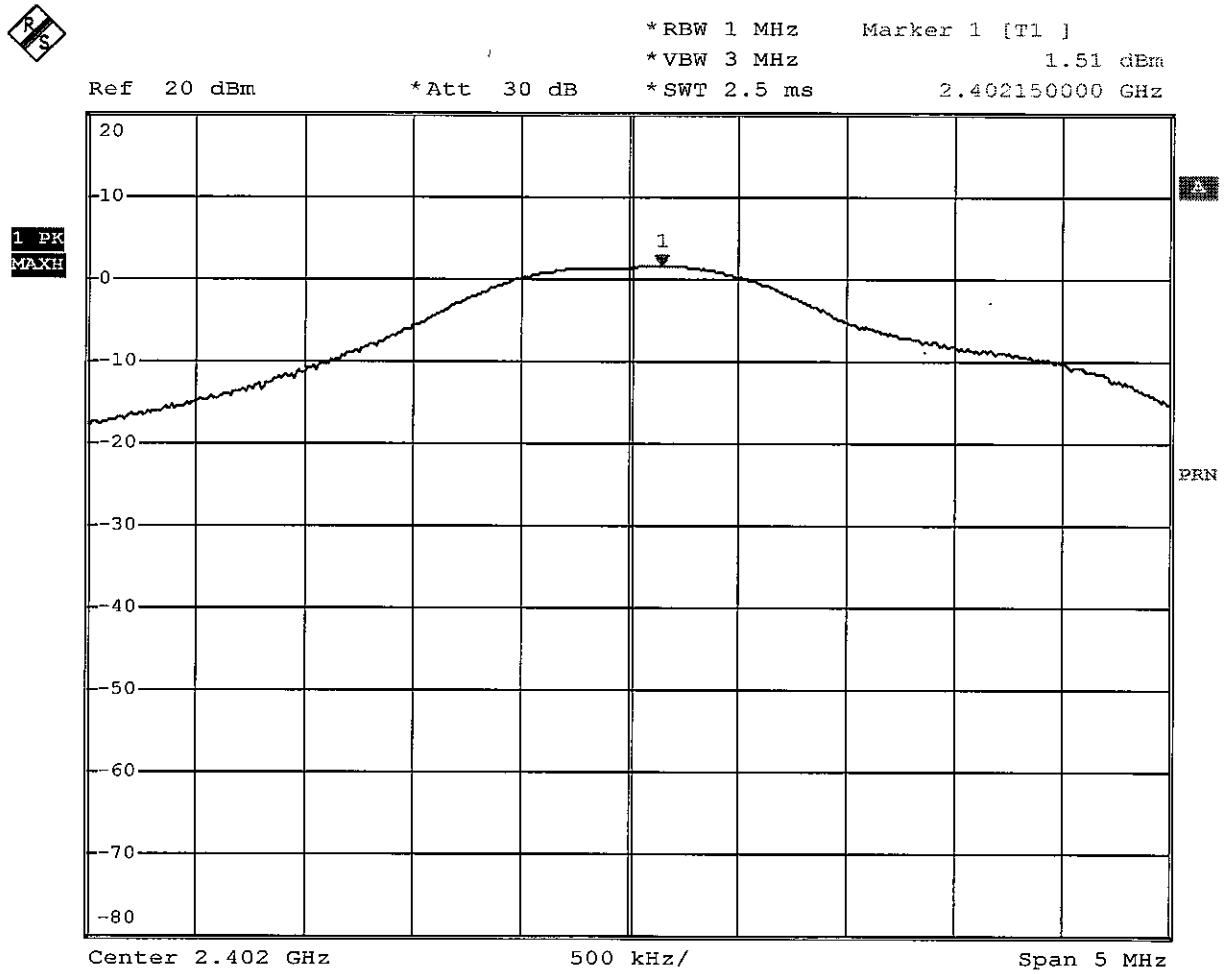

Appendix 1

Test results

Peak Output Power

Tx frequency: 2402MHz

Date: 22.MAR.2007 10:54:22

Tx frequency: 2441MHz

Date: 22.MAR.2007 11:01:32

Tx frequency: 2480MHz